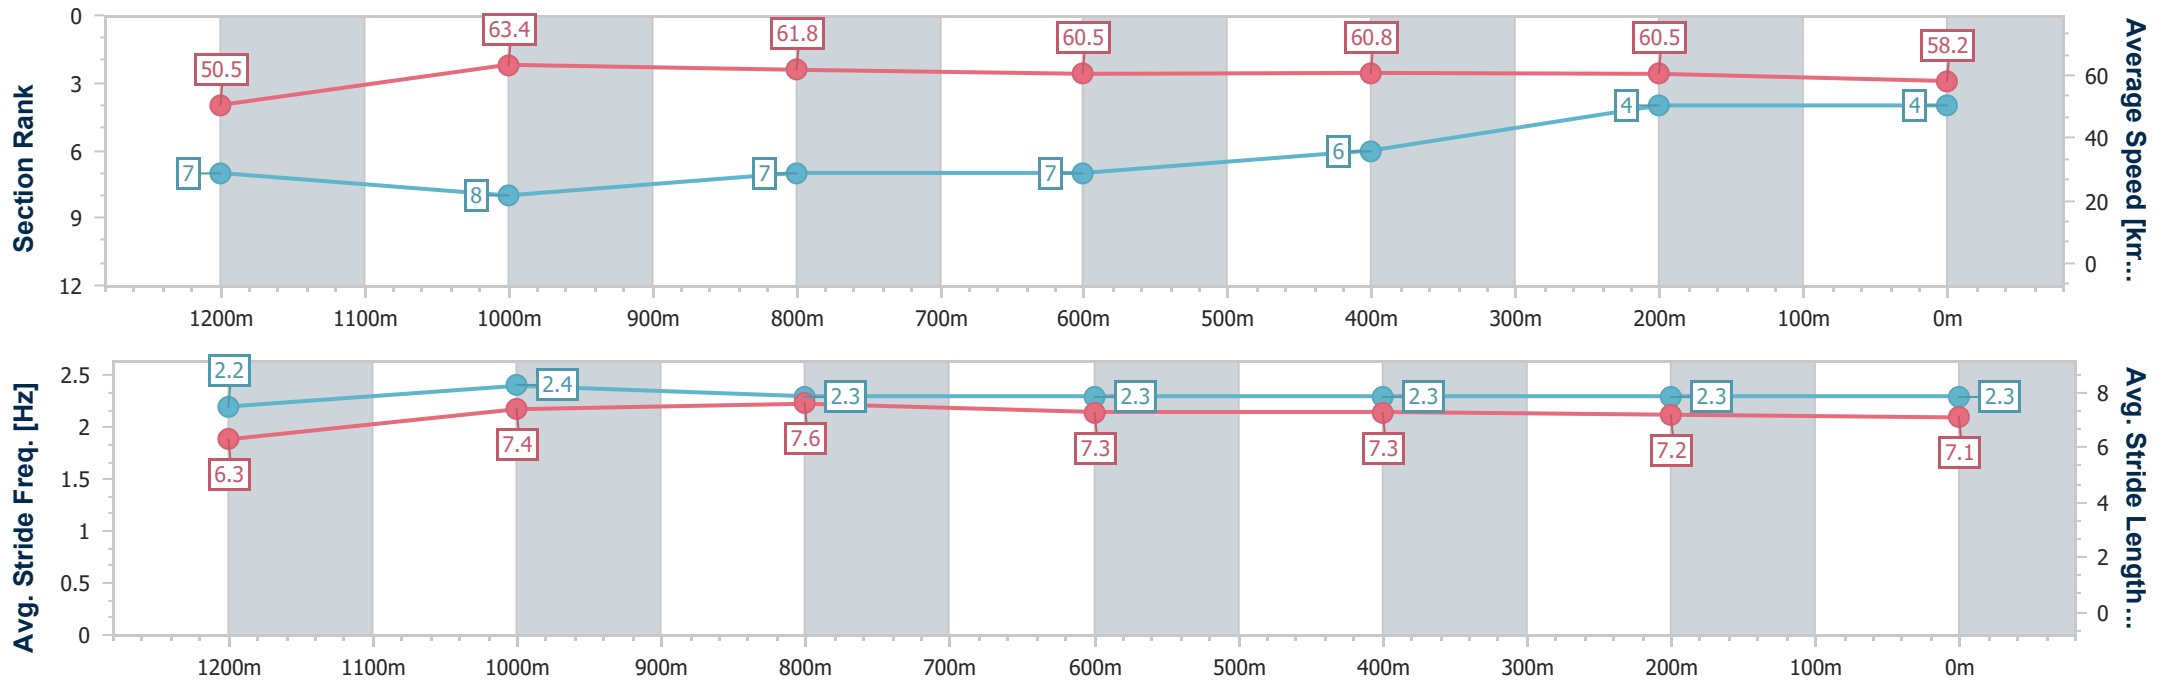

- [ ] Ranking at each section and finish
- .-.- No data available at this section
- NA No data available

Horse/Jockey Name	Rocked
Final Rank	4
Fastest Section Time (Section)	0:11.46 (1200m)
Top Speed [km/h] (Section)	65.2 (Overall)
Race State	Finished

Sunshine Coast Poly Track QLD Professional  
 Race 5: 24/7 ACCESS BENCHMARK 58 Handicap - 1400m  
 15 March 2024 - 20:00  
 Track Rating: Synthetic, Weather: Fine, Rail Position: True

Section	Overall	1200m	1000m	800m	600m	400m	200m
Section Times	1:25.63 [4] (0:14.29)	1:11.34 [7] (0:11.46)	0:59.88 [8] (0:11.66)	0:48.22 [7] (0:12.06)	0:36.16 [7] (0:11.88)	0:24.28 [6] (0:11.93)	0:12.35 [4] (0:12.35)
Average Speed [km/h]	50.5	63.4	61.8	60.5	60.8	60.5	58.2
Top Speed [km/h]	65.2	64.2	63.6	61.7	61.6	61.9	59.1
Avg. Dist. to Rail [m]	5.8	3.2	4.3	1.7	0.5	3.7	5.5
Avg. Stride Freq. [Hz]	2.2	2.4	2.3	2.3	2.3	2.3	2.3
Avg. Stride Length [m]	6.3	7.4	7.6	7.3	7.3	7.2	7.1