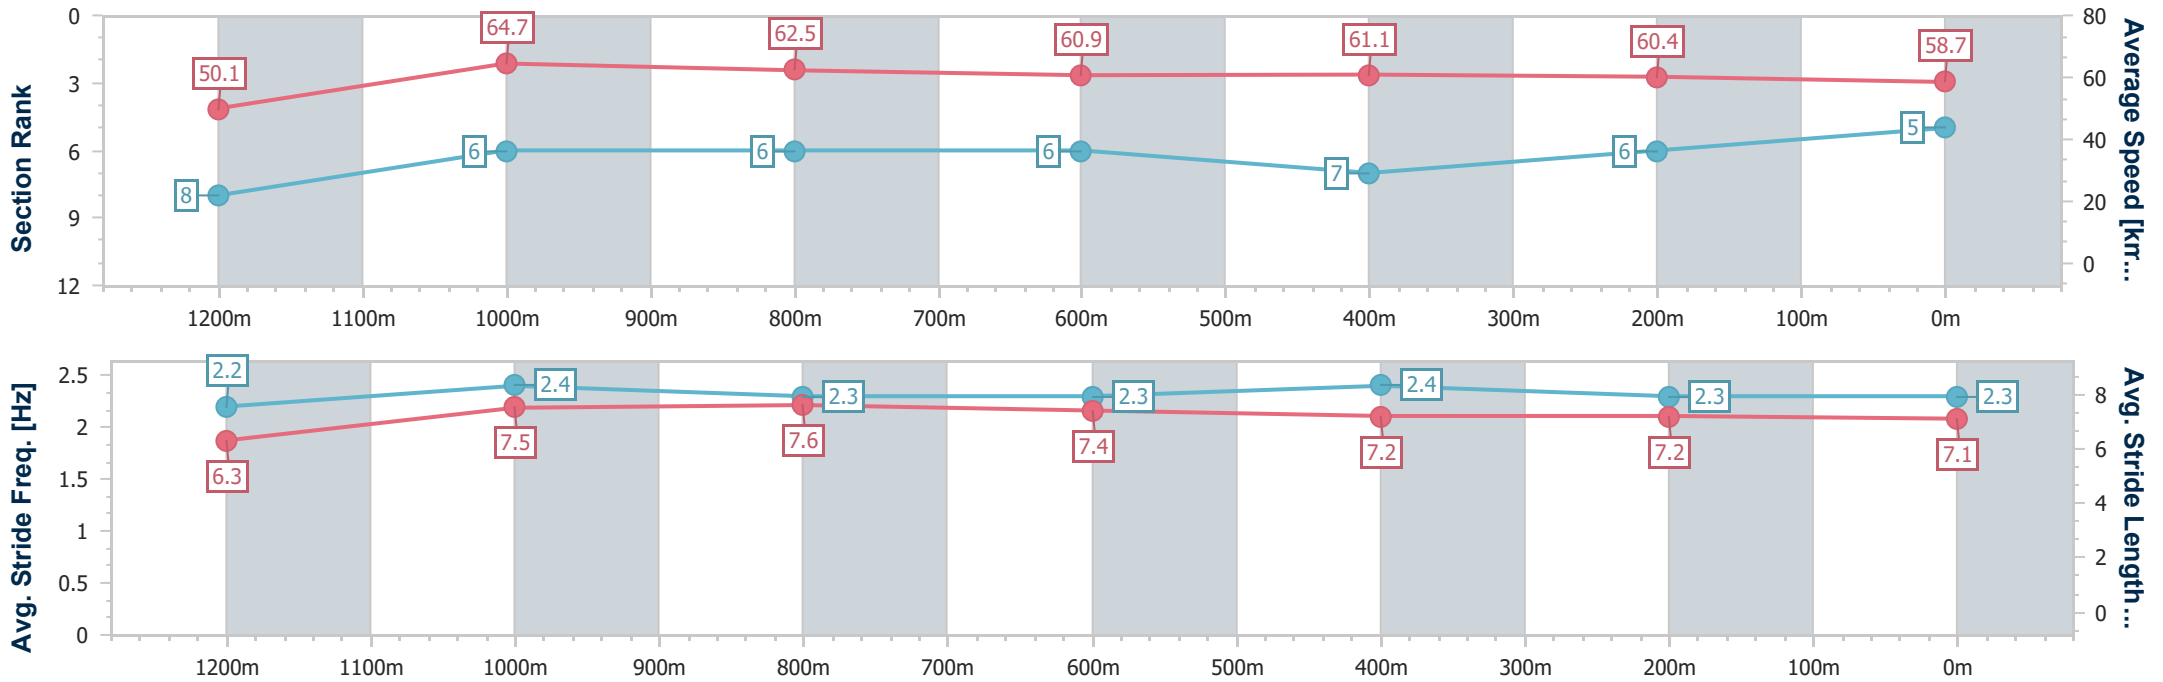

- [ ] Ranking at each section and finish
- .-.- No data available at this section
- NA No data available

Horse/Jockey Name	Claudius
Final Rank	5
Fastest Section Time (Section)	0:11.16 (1200m)
Top Speed [km/h] (Section)	65.5 (1200m)
Race State	Finished

Sunshine Coast Poly Track QLD Professional  
 Race 5: 24/7 ACCESS BENCHMARK 58 Handicap - 1400m  
 15 March 2024 - 20:00  
 Track Rating: Synthetic, Weather: Fine, Rail Position: True

Section	Overall	1200m	1000m	800m	600m	400m	200m
Section Times	1:25.66 [5] (0:14.45)	1:11.21 [8] (0:11.16)	1:00.05 [6] (0:11.55)	0:48.50 [6] (0:12.20)	0:36.30 [6] (0:12.16)	0:24.14 [7] (0:11.92)	0:12.22 [6] (0:12.22)
Average Speed [km/h]	50.1	64.7	62.5	60.9	61.1	60.4	58.7
Top Speed [km/h]	64.3	65.5	65.1	62.3	61.5	61.4	60.6
Avg. Dist. to Rail [m]	3.3	2.2	4.9	4.6	4.2	7.3	8.2
Avg. Stride Freq. [Hz]	2.2	2.4	2.3	2.3	2.4	2.3	2.3
Avg. Stride Length [m]	6.3	7.5	7.6	7.4	7.2	7.2	7.1