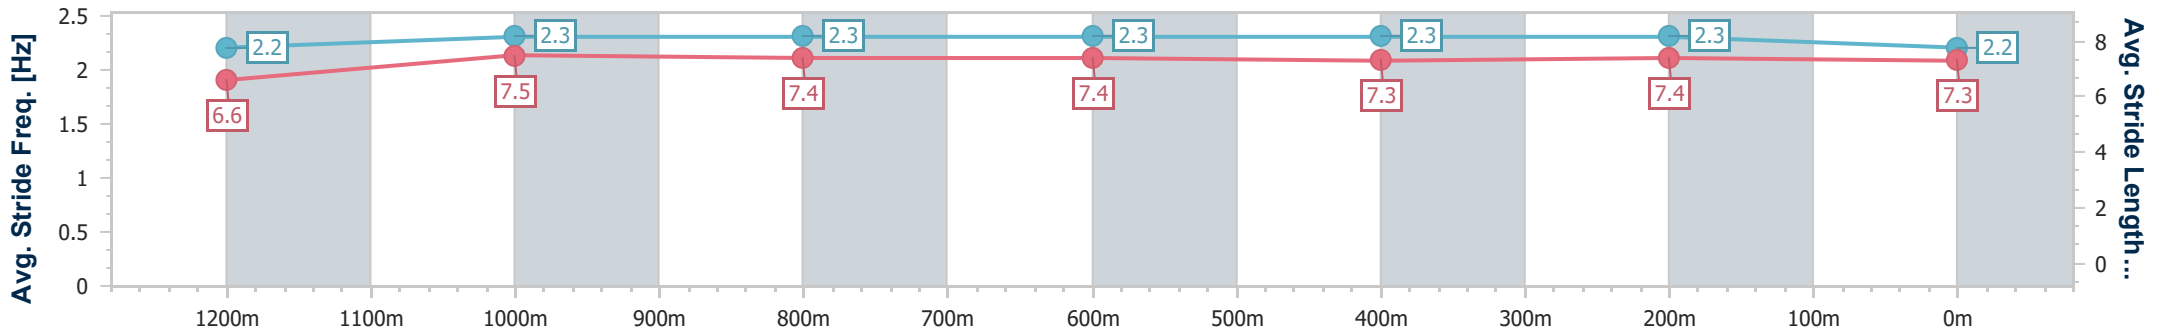

Horse/Jockey Name	Astern Villa
Final Rank	3
Fastest Section Time (Section)	0:11.48 (1200m)
Top Speed [km/h] (Section)	64.9 (Overall)
Race State	Finished

Sunshine Coast Poly Track QLD Professional
Race 5: 24/7 ACCESS BENCHMARK 58 Handicap - 1400m
15 March 2024 - 20:00
Track Rating: Synthetic, Weather: Fine, Rail Position: True

Section	Overall	1200m	1000m	800m	600m	400m	200m
Section Times	1:24.98 [3] (0:13.62)	1:11.36 [2] (0:11.48)	0:59.88 [3] (0:11.81)	0:48.07 [2] (0:12.11)	0:35.96 [3] (0:12.14)	0:23.82 [3] (0:11.71)	0:12.11 [3] (0:12.11)
Average Speed [km/h]	53.0	63.3	61.0	60.7	60.3	61.5	59.6
Top Speed [km/h]	64.9	64.5	62.1	61.3	60.9	62.0	61.2
Avg. Dist. to Rail [m]	4.6	3.0	3.4	3.2	2.3	2.2	3.5
Avg. Stride Freq. [Hz]	2.2	2.3	2.3	2.3	2.3	2.3	2.2
Avg. Stride Length [m]	6.6	7.5	7.4	7.4	7.3	7.4	7.3

- [ ] Ranking at each section and finish
- -.-.- No data available at this section
- NA No data available