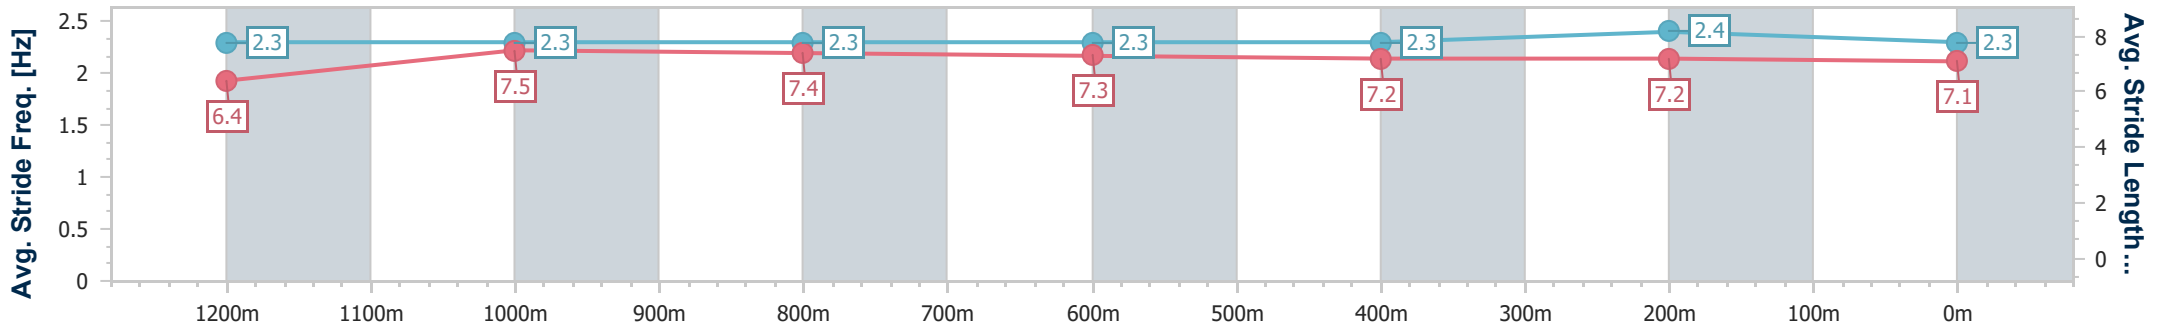

Horse/Jockey Name	Enterprise Lassie
Final Rank	2
Fastest Section Time (Section)	0:11.39 (1200m)
Top Speed [km/h] (Section)	67.2 (Overall)
Race State	Finished

Sunshine Coast Poly Track QLD Professional
Race 5: 24/7 ACCESS BENCHMARK 58 Handicap - 1400m
15 March 2024 - 20:00
Track Rating: Synthetic, Weather: Fine, Rail Position: True

Section	Overall	1200m	1000m	800m	600m	400m	200m
Section Times	1:24.94 [2] (0:13.70)	1:11.24 [3] (0:11.39)	0:59.85 [2] (0:11.84)	0:48.01 [3] (0:12.01)	0:36.00 [2] (0:12.10)	0:23.90 [2] (0:11.82)	0:12.08 [2] (0:12.08)
Average Speed [km/h]	52.8	63.5	61.0	60.6	60.0	60.8	59.6
Top Speed [km/h]	67.2	66.5	61.6	61.8	61.4	61.7	60.7
Avg. Dist. to Rail [m]	6.5	2.4	2.0	1.5	1.1	1.4	2.7
Avg. Stride Freq. [Hz]	2.3	2.3	2.3	2.3	2.3	2.4	2.3
Avg. Stride Length [m]	6.4	7.5	7.4	7.3	7.2	7.2	7.1

- [ ] Ranking at each section and finish
- -.-.- No data available at this section
- NA No data available