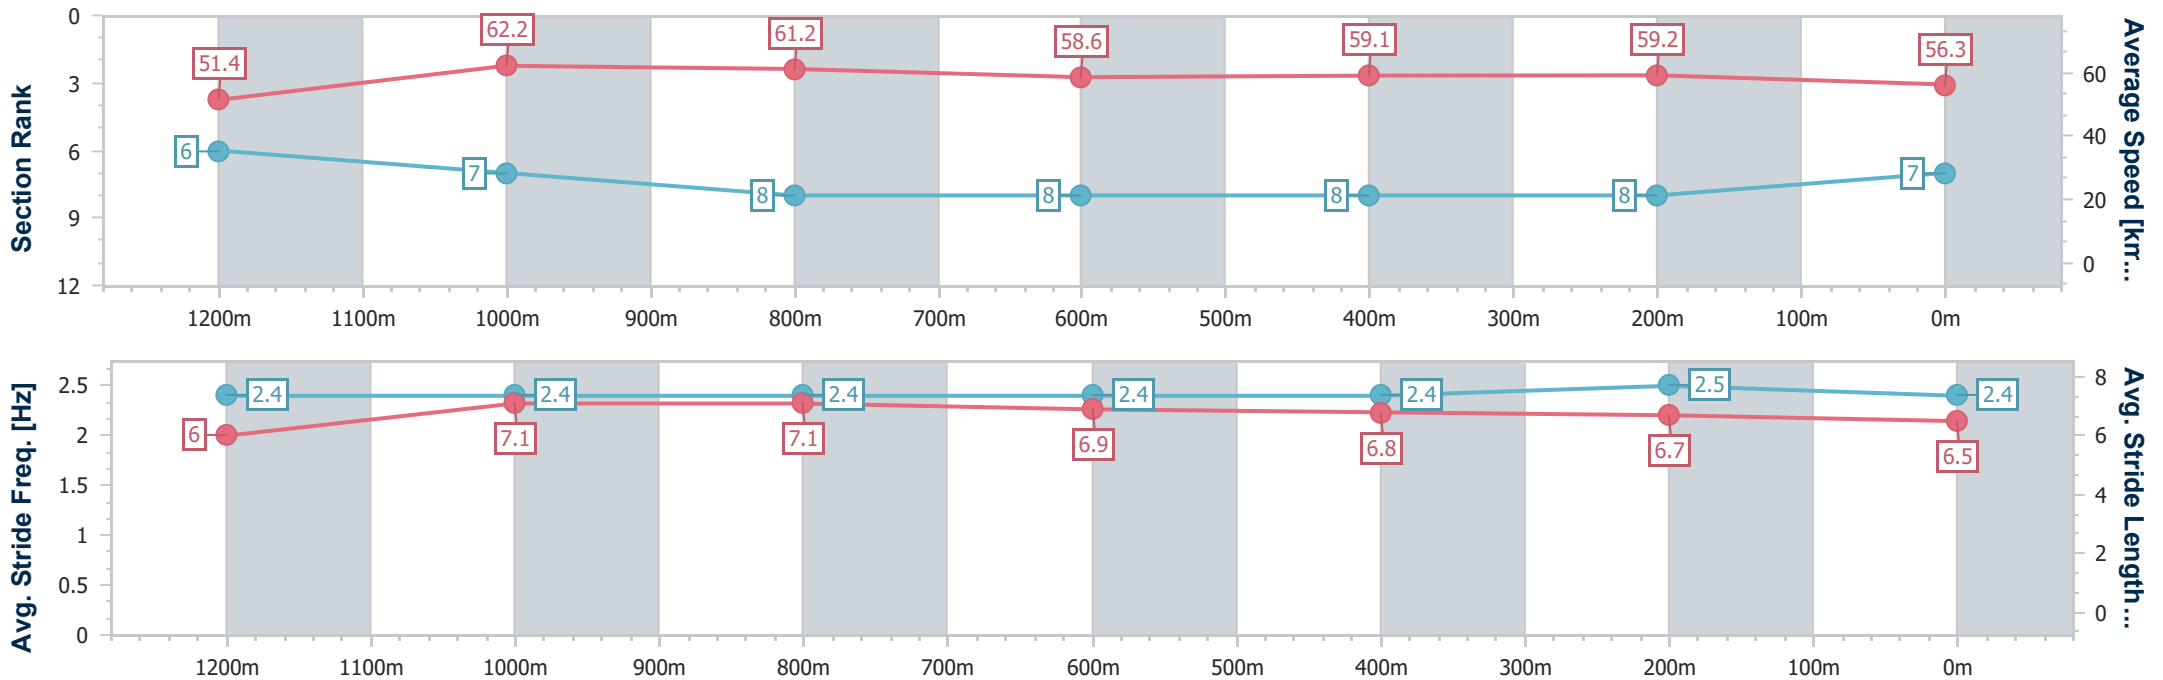

Sunshine Coast Poly Track QLD Professional  
 Race 5: 24/7 ACCESS BENCHMARK 58 Handicap - 1400m  
 15 March 2024 - 20:00  
 Track Rating: Synthetic, Weather: Fine, Rail Position: True

Section	Overall	1200m	1000m	800m	600m	400m	200m
Section Times	1:26.38 [6] (0:13.95)	1:12.43 [5] (0:11.32)	1:01.11 [5] (0:11.79)	0:49.32 [5] (0:12.22)	0:37.10 [5] (0:12.05)	0:25.05 [4] (0:12.06)	0:12.99 [5] (0:12.99)
Average Speed [km/h]	51.9	64.1	61.3	60.5	60.6	59.7	55.3
Top Speed [km/h]	65.6	65.9	62.1	61.0	60.9	60.6	58.5
Avg. Dist. to Rail [m]	8.3	4.0	4.4	3.9	2.0	4.5	6.2
Avg. Stride Freq. [Hz]	2.2	2.3	2.2	2.3	2.3	2.3	2.2
Avg. Stride Length [m]	6.5	7.8	7.6	7.5	7.4	7.3	7.1

- [ ] Ranking at each section and finish
- .-.- No data available at this section
- NA No data available

Horse/Jockey Name	Awesome Moon
Final Rank	7
Fastest Section Time (Section)	0:11.60 (1200m)
Top Speed [km/h] (Section)	64.1 (Overall)
Race State	Finished

Sunshine Coast Poly Track QLD Professional  
 Race 5: 24/7 ACCESS BENCHMARK 58 Handicap - 1400m  
 15 March 2024 - 20:00  
 Track Rating: Synthetic, Weather: Fine, Rail Position: True

Section	Overall	1200m	1000m	800m	600m	400m	200m
Section Times	1:26.67 [7] (0:14.09)	1:12.58 [6] (0:11.60)	1:00.98 [7] (0:11.79)	0:49.19 [8] (0:12.29)	0:36.90 [8] (0:12.02)	0:24.88 [8] (0:12.15)	0:12.73 [8] (0:12.73)
Average Speed [km/h]	51.4	62.2	61.2	58.6	59.1	59.2	56.3
Top Speed [km/h]	64.1	63.2	62.9	61.3	61.1	60.3	58.3
Avg. Dist. to Rail [m]	6.7	1.6	1.5	0.8	1.6	1.5	3.5
Avg. Stride Freq. [Hz]	2.4	2.4	2.4	2.4	2.4	2.5	2.4
Avg. Stride Length [m]	6.0	7.1	7.1	6.9	6.8	6.7	6.5