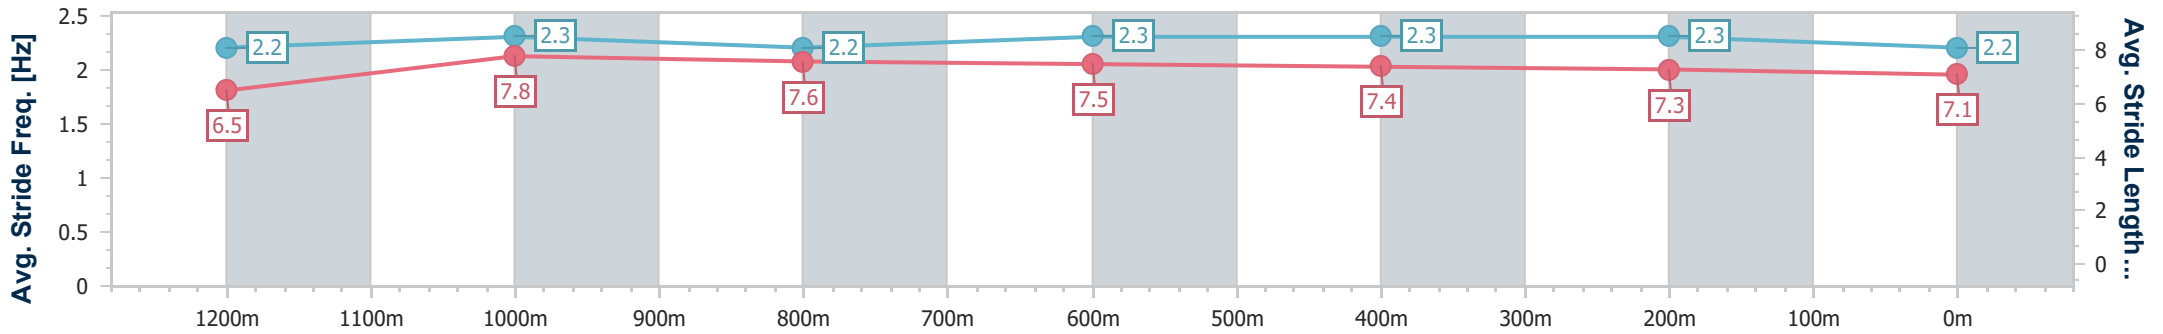

- [ ] Ranking at each section and finish
- .-.- No data available at this section
- NA No data available

Horse/Jockey Name	Bambalam
Final Rank	6
Fastest Section Time (Section)	0:11.32 (1200m)
Top Speed [km/h] (Section)	65.9 (1200m)
Race State	Finished

Sunshine Coast Poly Track QLD Professional  
 Race 5: 24/7 ACCESS BENCHMARK 58 Handicap - 1400m  
 15 March 2024 - 20:00  
 Track Rating: Synthetic, Weather: Fine, Rail Position: True

Section	Overall	1200m	1000m	800m	600m	400m	200m
Section Times	1:26.38 [6] (0:13.95)	1:12.43 [5] (0:11.32)	1:01.11 [5] (0:11.79)	0:49.32 [5] (0:12.22)	0:37.10 [5] (0:12.05)	0:25.05 [4] (0:12.06)	0:12.99 [5] (0:12.99)
Average Speed [km/h]	51.9	64.1	61.3	60.5	60.6	59.7	55.3
Top Speed [km/h]	65.6	65.9	62.1	61.0	60.9	60.6	58.5
Avg. Dist. to Rail [m]	8.3	4.0	4.4	3.9	2.0	4.5	6.2
Avg. Stride Freq. [Hz]	2.2	2.3	2.2	2.3	2.3	2.3	2.2
Avg. Stride Length [m]	6.5	7.8	7.6	7.5	7.4	7.3	7.1

- [ ] Ranking at each section and finish
- .-.- No data available at this section
- NA No data available

Horse/Jockey Name	Awesome Moon
Final Rank	7
Fastest Section Time (Section)	0:11.60 (1200m)
Top Speed [km/h] (Section)	64.1 (Overall)
Race State	Finished