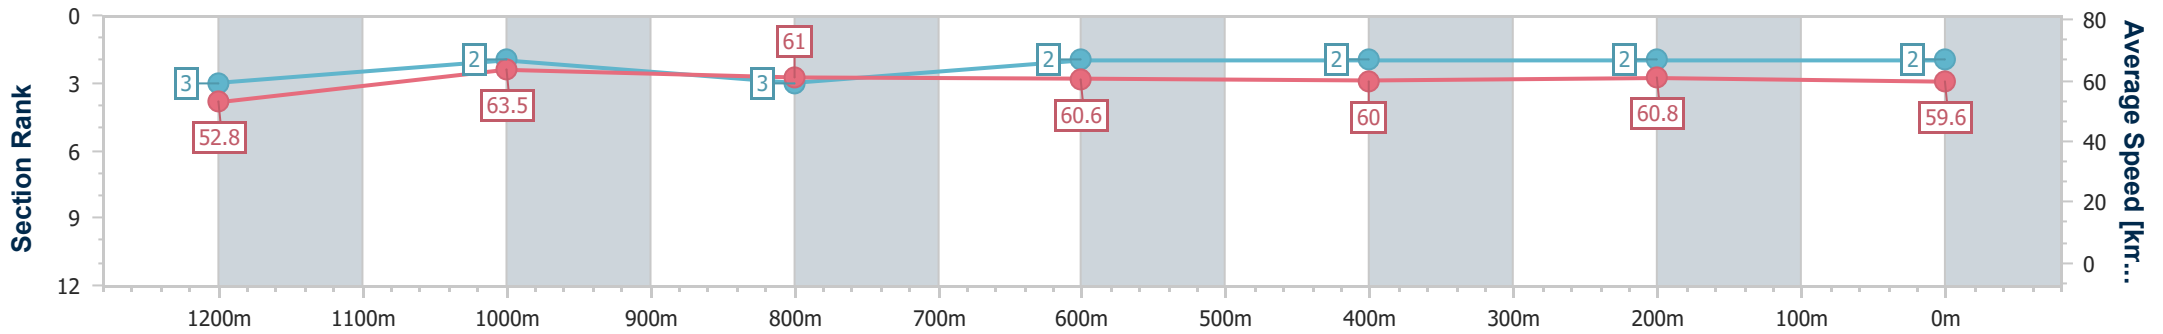

Horse/Jockey Name	Enterprise Lassie
Final Rank	2
Fastest Section Time (Section)	0:11.39 (1200m)
Top Speed [km/h] (Section)	67.2 (Overall)
Race State	Finished

Sunshine Coast Poly Track QLD Professional
Race 5: 24/7 ACCESS BENCHMARK 58 Handicap - 1400m
15 March 2024 - 20:00
Track Rating: Synthetic, Weather: Fine, Rail Position: True

Section	Overall	1200m	1000m	800m	600m	400m	200m
Section Times	1:24.94 [2] (0:13.70)	1:11.24 [3] (0:11.39)	0:59.85 [2] (0:11.84)	0:48.01 [3] (0:12.01)	0:36.00 [2] (0:12.10)	0:23.90 [2] (0:11.82)	0:12.08 [2] (0:12.08)
Average Speed [km/h]	52.8	63.5	61.0	60.6	60.0	60.8	59.6
Top Speed [km/h]	67.2	66.5	61.6	61.8	61.4	61.7	60.7
Avg. Dist. to Rail [m]	6.5	2.4	2.0	1.5	1.1	1.4	2.7
Avg. Stride Freq. [Hz]	2.3	2.3	2.3	2.3	2.3	2.4	2.3
Avg. Stride Length [m]	6.4	7.5	7.4	7.3	7.2	7.2	7.1

- [ ] Ranking at each section and finish
- -.-.- No data available at this section
- NA No data available