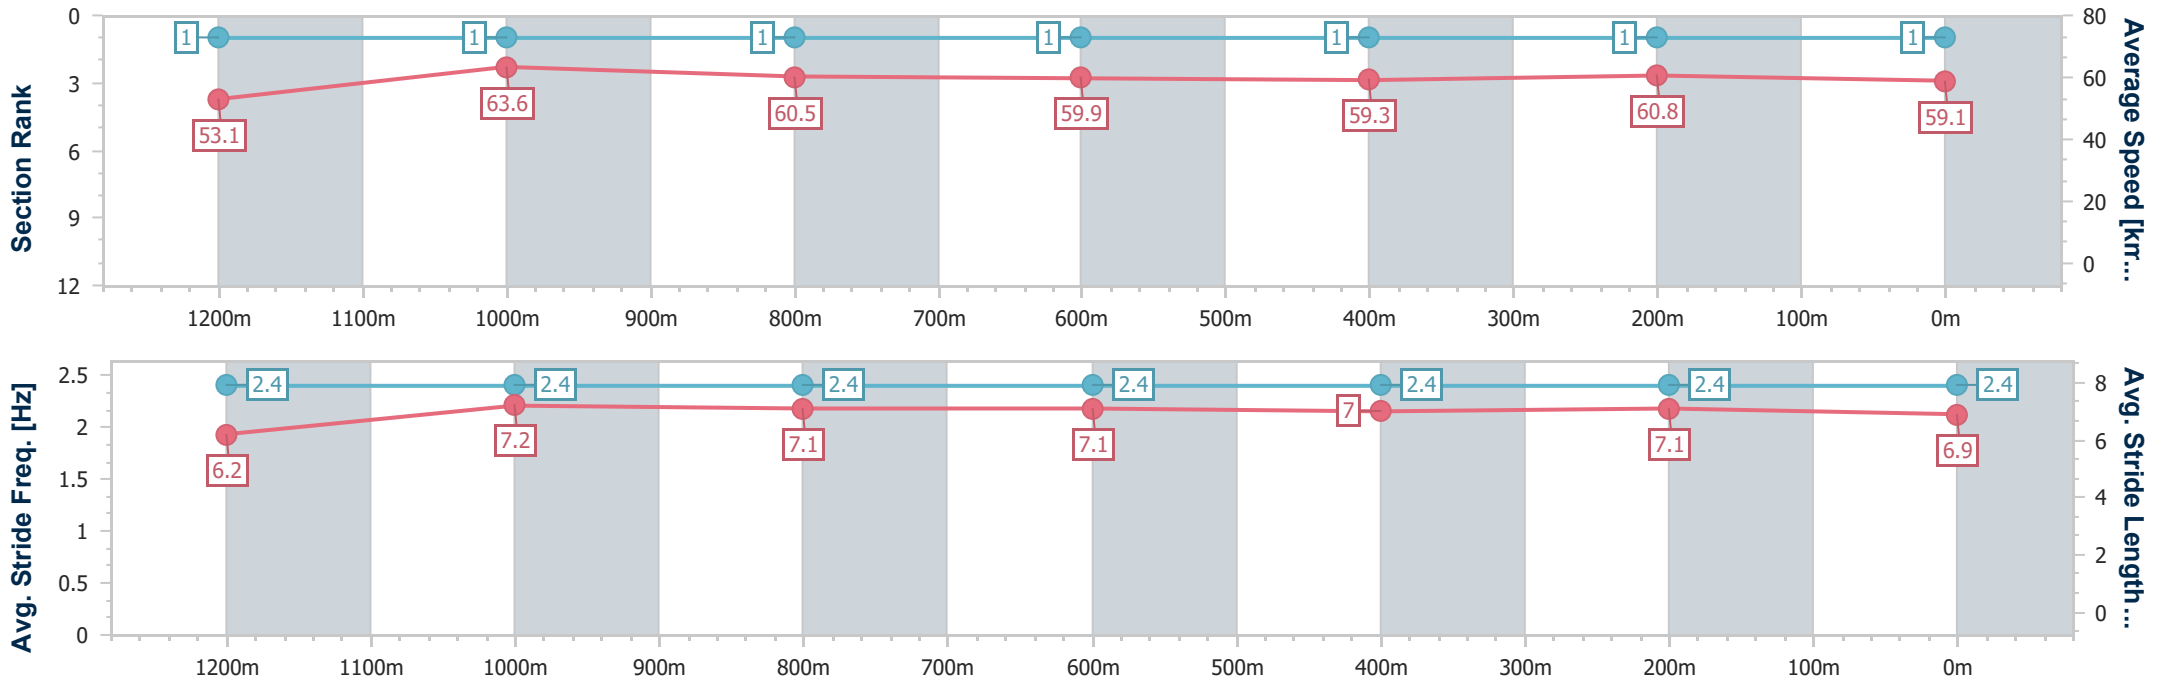

Scratched: Negation (#5), Kellers Shelter (#7), Mussel Lines (#11)

[ ] Ranking at each section and finish  
 -:-:- No data available at this section  
 NA No data available

SCN Saddle cloth number  
 DNF Did not finish  
 DNT Did not track

Section	Overall	1200m	1000m	800m	600m	400m	200m
Section Times	1:24.92 [1] (0:13.57)	1:11.35 [1] (0:11.39)	0:59.96 [1] (0:11.90)	0:48.06 [1] (0:11.98)	0:36.08 [1] (0:12.07)	0:24.01 [1] (0:11.85)	0:12.16 [1] (0:12.16)
Average Speed [km/h]	53.1	63.6	60.5	59.9	59.3	60.8	59.1
Top Speed [km/h]	65.8	65.6	61.5	61.2	60.7	62.0	60.9
Avg. Dist. to Rail [m]	5.1	0.9	0.3	0.5	0.8	0.4	0.7
Avg. Stride Freq. [Hz]	2.4	2.4	2.4	2.4	2.4	2.4	2.4
Avg. Stride Length [m]	6.2	7.2	7.1	7.1	7.0	7.1	6.9