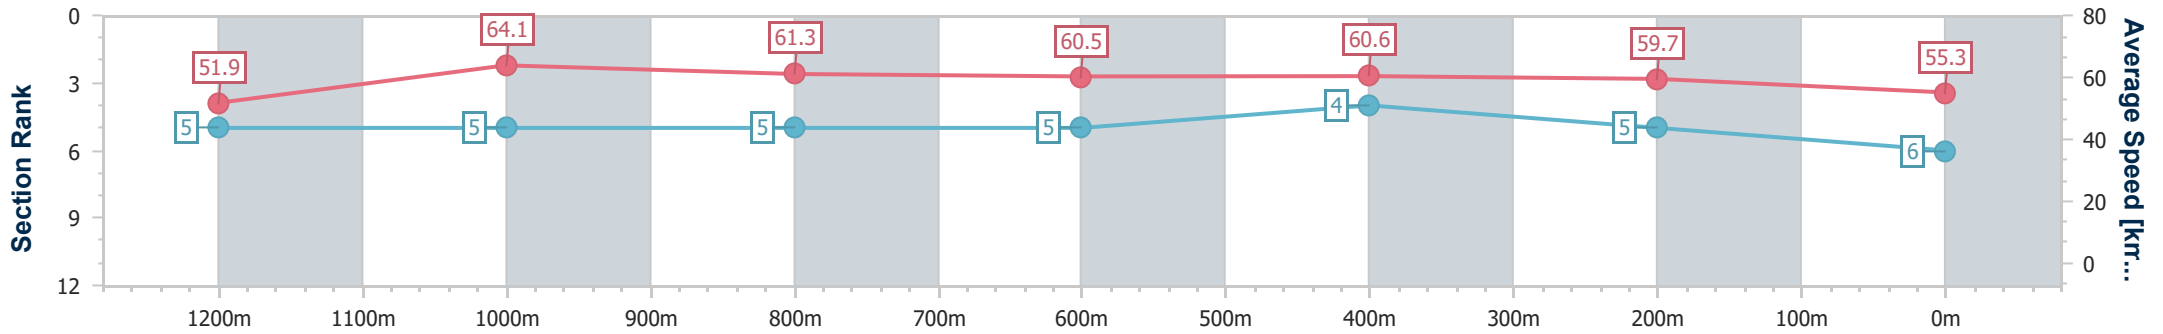

- [ ] Ranking at each section and finish
- .-.- No data available at this section
- NA No data available

Horse/Jockey Name	Bambalam
Final Rank	6
Fastest Section Time (Section)	0:11.32 (1200m)
Top Speed [km/h] (Section)	65.9 (1200m)
Race State	Finished

Sunshine Coast Poly Track QLD Professional  
 Race 5: 24/7 ACCESS BENCHMARK 58 Handicap - 1400m  
 15 March 2024 - 20:00  
 Track Rating: Synthetic, Weather: Fine, Rail Position: True

Section	Overall	1200m	1000m	800m	600m	400m	200m
Section Times	1:26.38 [6] (0:13.95)	1:12.43 [5] (0:11.32)	1:01.11 [5] (0:11.79)	0:49.32 [5] (0:12.22)	0:37.10 [5] (0:12.05)	0:25.05 [4] (0:12.06)	0:12.99 [5] (0:12.99)
Average Speed [km/h]	51.9	64.1	61.3	60.5	60.6	59.7	55.3
Top Speed [km/h]	65.6	65.9	62.1	61.0	60.9	60.6	58.5
Avg. Dist. to Rail [m]	8.3	4.0	4.4	3.9	2.0	4.5	6.2
Avg. Stride Freq. [Hz]	2.2	2.3	2.2	2.3	2.3	2.3	2.2
Avg. Stride Length [m]	6.5	7.8	7.6	7.5	7.4	7.3	7.1