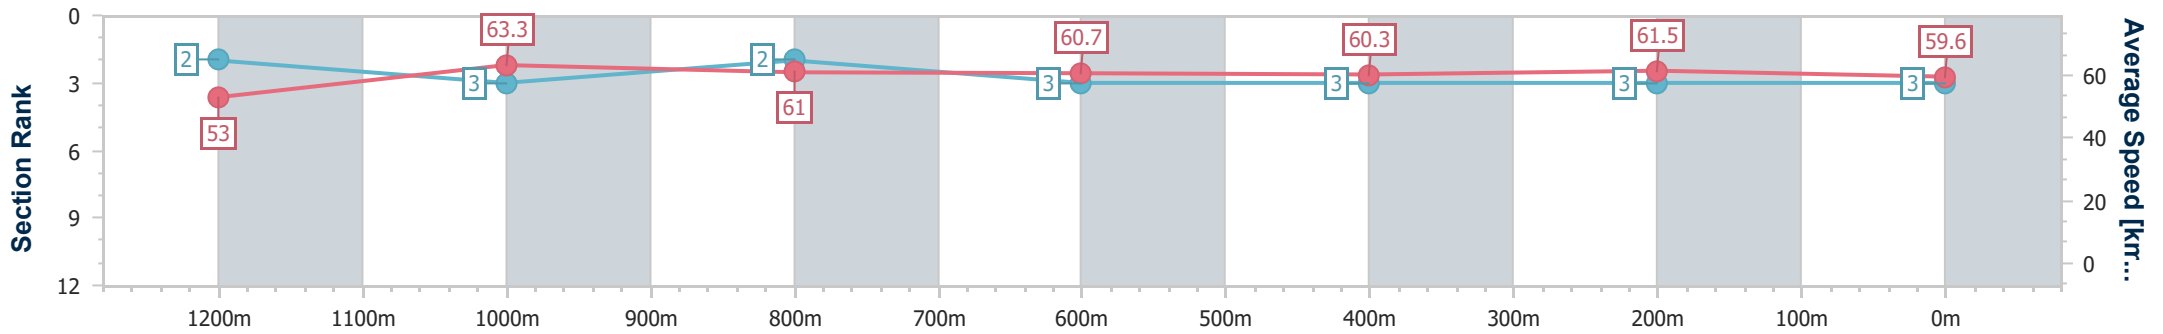

Horse/Jockey Name	Astern Villa
Final Rank	3
Fastest Section Time (Section)	0:11.48 (1200m)
Top Speed [km/h] (Section)	64.9 (Overall)
Race State	Finished

Sunshine Coast Poly Track QLD Professional
Race 5: 24/7 ACCESS BENCHMARK 58 Handicap - 1400m
15 March 2024 - 20:00
Track Rating: Synthetic, Weather: Fine, Rail Position: True

Section	Overall	1200m	1000m	800m	600m	400m	200m
Section Times	1:24.98 [3] (0:13.62)	1:11.36 [2] (0:11.48)	0:59.88 [3] (0:11.81)	0:48.07 [2] (0:12.11)	0:35.96 [3] (0:12.14)	0:23.82 [3] (0:11.71)	0:12.11 [3] (0:12.11)
Average Speed [km/h]	53.0	63.3	61.0	60.7	60.3	61.5	59.6
Top Speed [km/h]	64.9	64.5	62.1	61.3	60.9	62.0	61.2
Avg. Dist. to Rail [m]	4.6	3.0	3.4	3.2	2.3	2.2	3.5
Avg. Stride Freq. [Hz]	2.2	2.3	2.3	2.3	2.3	2.3	2.2
Avg. Stride Length [m]	6.6	7.5	7.4	7.4	7.3	7.4	7.3

- [ ] Ranking at each section and finish
- -.-.- No data available at this section
- NA No data available