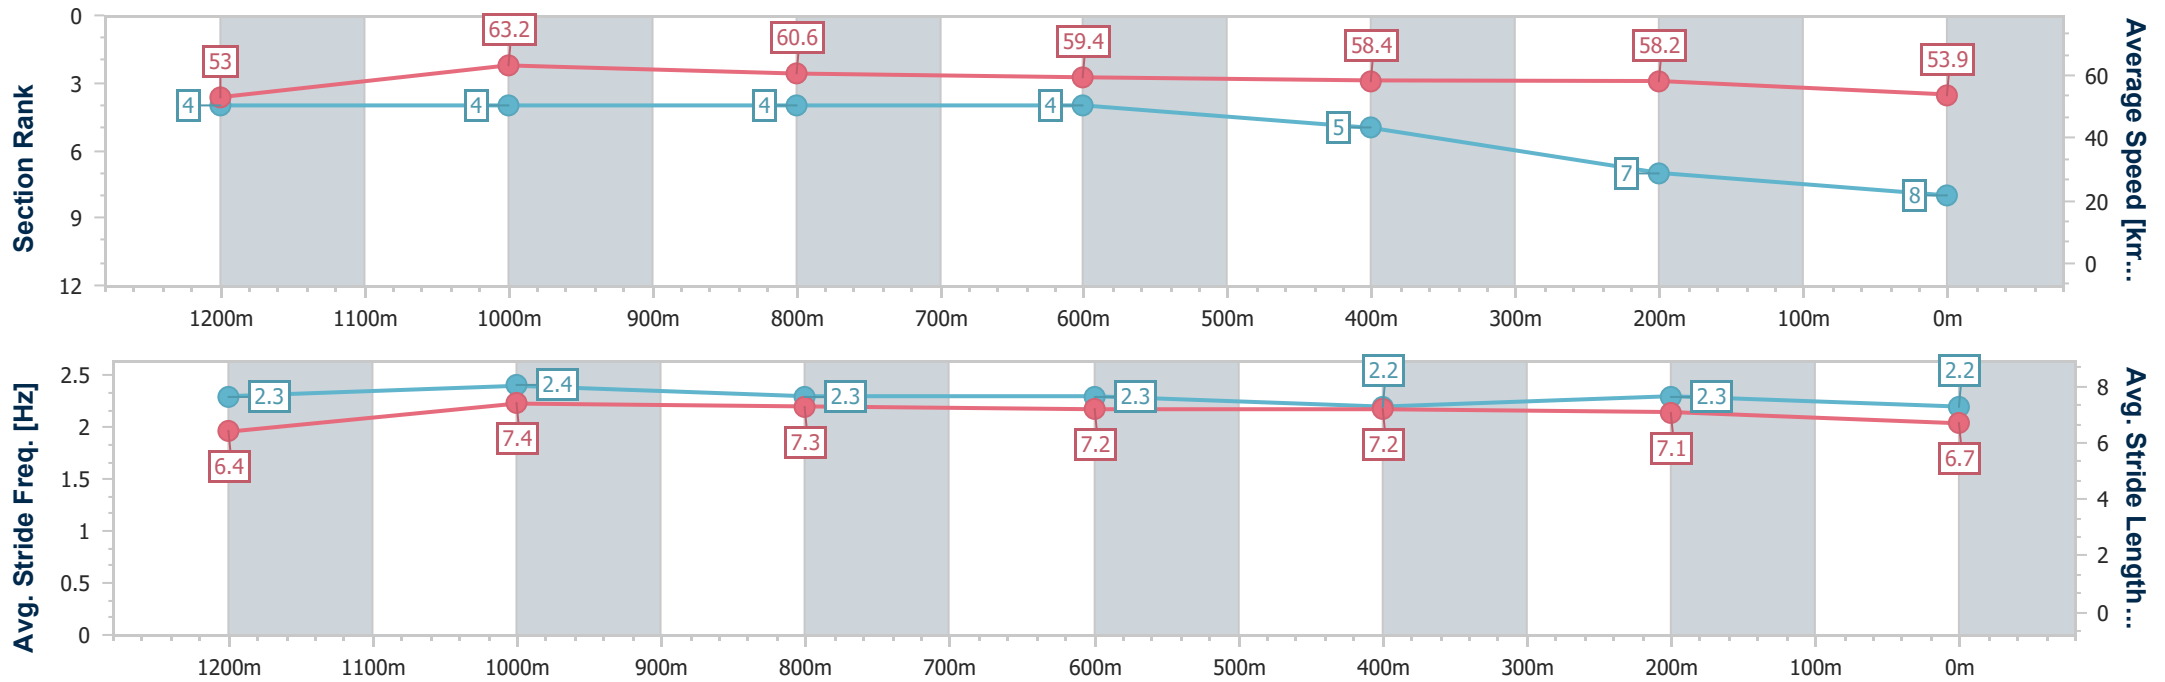

Sunshine Coast Poly Track QLD Professional  
 Race 5: 24/7 ACCESS BENCHMARK 58 Handicap - 1400m  
 15 March 2024 - 20:00  
 Track Rating: Synthetic, Weather: Fine, Rail Position: True

Section	Overall	1200m	1000m	800m	600m	400m	200m
Section Times	1:26.67 [7] (0:14.09)	1:12.58 [6] (0:11.60)	1:00.98 [7] (0:11.79)	0:49.19 [8] (0:12.29)	0:36.90 [8] (0:12.02)	0:24.88 [8] (0:12.15)	0:12.73 [8] (0:12.73)
Average Speed [km/h]	51.4	62.2	61.2	58.6	59.1	59.2	56.3
Top Speed [km/h]	64.1	63.2	62.9	61.3	61.1	60.3	58.3
Avg. Dist. to Rail [m]	6.7	1.6	1.5	0.8	1.6	1.5	3.5
Avg. Stride Freq. [Hz]	2.4	2.4	2.4	2.4	2.4	2.5	2.4
Avg. Stride Length [m]	6.0	7.1	7.1	6.9	6.8	6.7	6.5

- [ ] Ranking at each section and finish
- .-.- No data available at this section
- NA No data available

Horse/Jockey Name	The Brumby
Final Rank	8
Fastest Section Time (Section)	0:11.42 (1200m)
Top Speed [km/h] (Section)	64.9 (1200m)
Race State	Finished

Sunshine Coast Poly Track QLD Professional  
 Race 5: 24/7 ACCESS BENCHMARK 58 Handicap - 1400m  
 15 March 2024 - 20:00  
 Track Rating: Synthetic, Weather: Fine, Rail Position: True

Section	Overall	1200m	1000m	800m	600m	400m	200m
Section Times	1:27.06 [8] (0:13.72)	1:13.34 [4] (0:11.42)	1:01.92 [4] (0:11.90)	0:50.02 [4] (0:12.16)	0:37.86 [4] (0:12.13)	0:25.73 [5] (0:12.39)	0:13.34 [7] (0:13.34)
Average Speed [km/h]	53.0	63.2	60.6	59.4	58.4	58.2	53.9
Top Speed [km/h]	64.4	64.9	61.9	61.2	59.3	59.3	56.8
Avg. Dist. to Rail [m]	2.7	1.3	1.5	1.0	2.3	1.5	1.8
Avg. Stride Freq. [Hz]	2.3	2.4	2.3	2.3	2.2	2.3	2.2
Avg. Stride Length [m]	6.4	7.4	7.3	7.2	7.2	7.1	6.7

- [ ] Ranking at each section and finish
- .-.- No data available at this section
- NA No data available