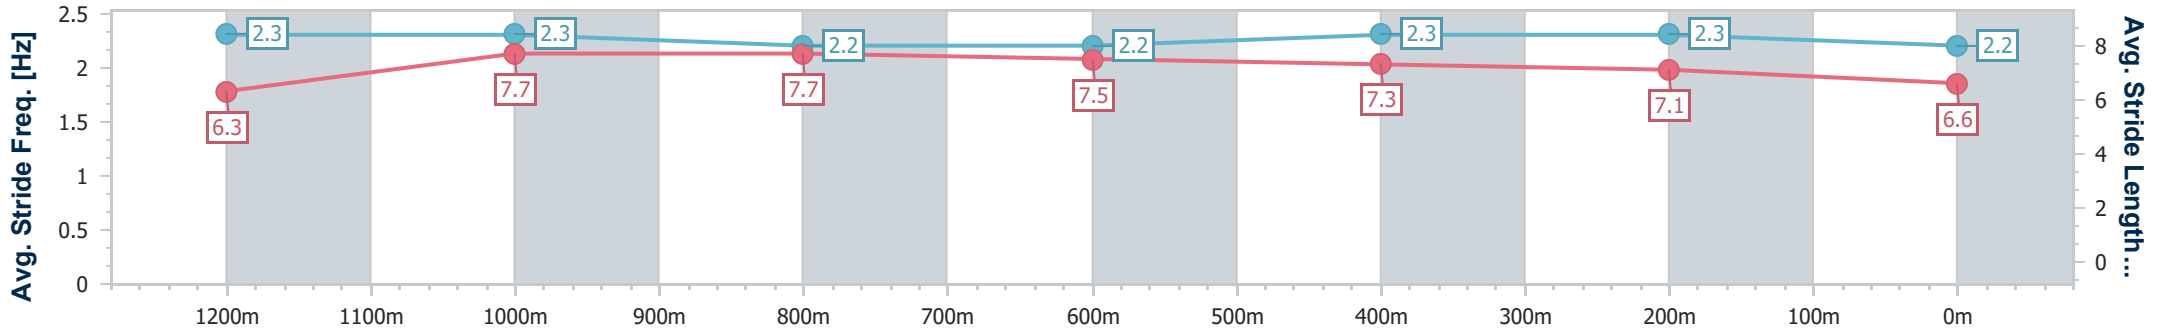

- [] Ranking at each section and finish
- .-.- No data available at this section
- NA No data available

Horse/Jockey Name	Hostwin Erico
Final Rank	8
Fastest Section Time (Section)	0:11.55 (1200m)
Top Speed [km/h] (Section)	64.9 (1200m)
Race State	Finished

Sunshine Coast Poly Track QLD Professional

Race 2: HIGGINS 75 YEARS Maiden Handicap - 1400m

15 March 2024 - 18:25

Track Rating: Synthetic, Weather: Fine, Rail Position: True

Section	Overall	1200m	1000m	800m	600m	400m	200m
Section Times	1:28.41 [8] (0:14.20)	1:14.21 [5] (0:11.55)	1:02.66 [5] (0:11.97)	0:50.69 [5] (0:12.36)	0:38.33 [5] (0:11.95)	0:26.38 [5] (0:12.42)	0:13.96 [7] (0:13.96)
Average Speed [km/h]	51.0	62.8	60.0	59.3	60.5	58.1	51.4
Top Speed [km/h]	64.4	64.9	60.7	60.6	61.6	59.9	54.5
Avg. Dist. to Rail [m]	4.3	2.1	1.7	2.0	1.4	2.8	2.4
Avg. Stride Freq. [Hz]	2.3	2.3	2.2	2.2	2.3	2.3	2.2
Avg. Stride Length [m]	6.3	7.7	7.7	7.5	7.3	7.1	6.6

- [] Ranking at each section and finish
- .-.- No data available at this section
- NA No data available