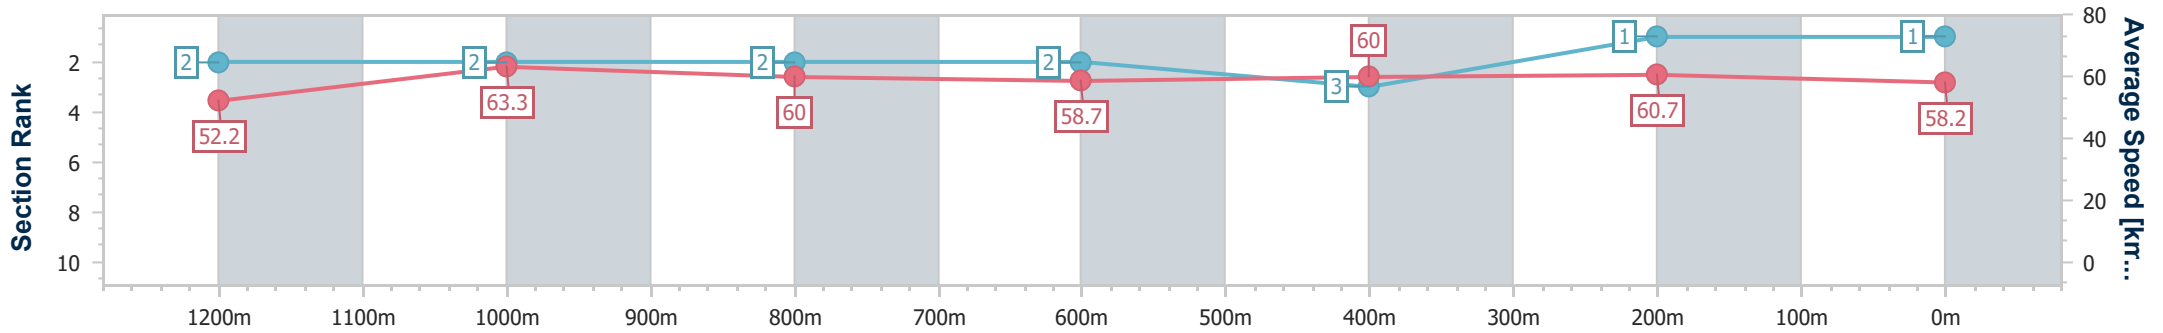

15 March 2024 - 18:25

Track Rating: Synthetic, Weather: Fine, Rail Position: True

Section	Overall	1200m	1000m	800m	600m	400m	200m
Section Times	1:25.85 [1] (0:13.85)	1:12.00 [2] (0:11.41)	1:00.59 [2] (0:12.03)	0:48.56 [2] (0:12.35)	0:36.21 [2] (0:11.98)	0:24.23 [3] (0:11.86)	0:12.37 [1] (0:12.37)
Average Speed [km/h]	52.2	63.3	60.0	58.7	60.0	60.7	58.2
Top Speed [km/h]	66.3	65.5	61.3	59.6	60.8	61.4	60.6
Avg. Dist. to Rail [m]	5.3	1.7	1.8	0.9	0.4	1.8	1.0
Avg. Stride Freq. [Hz]	2.3	2.3	2.2	2.2	2.3	2.3	2.3
Avg. Stride Length [m]	6.4	7.6	7.5	7.3	7.4	7.4	7.1