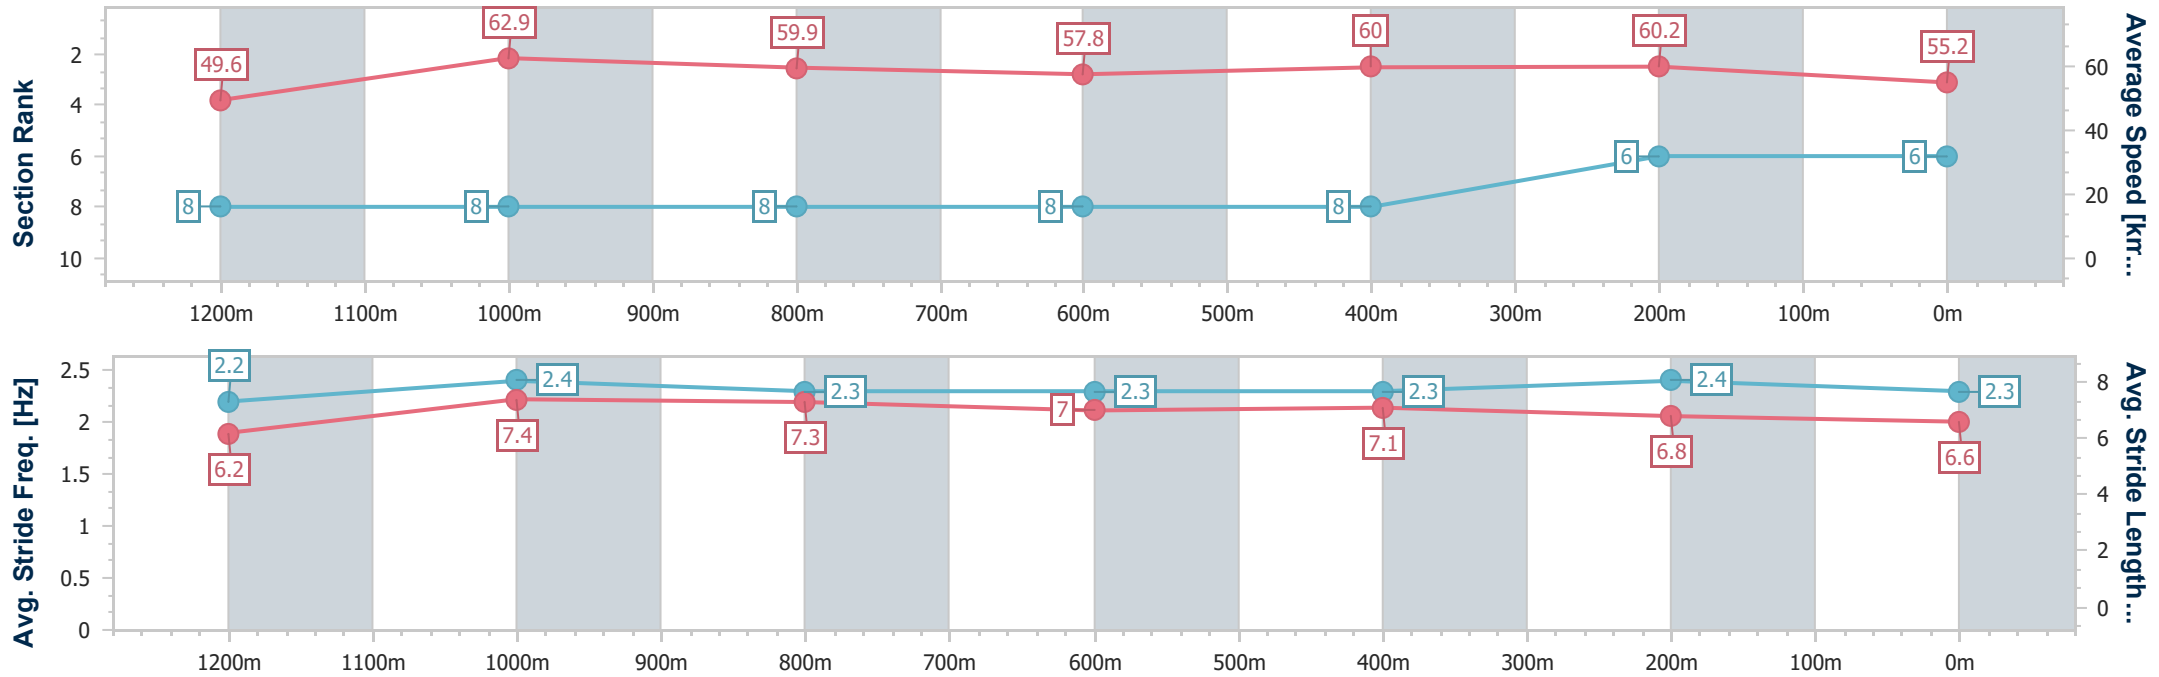

- [] Ranking at each section and finish
- .-.- No data available at this section
- NA No data available

Horse/Jockey Name	lknowicanfly
Final Rank	6
Fastest Section Time (Section)	0:11.53 (1200m)
Top Speed [km/h] (Section)	65.2 (1200m)
Race State	Finished

Sunshine Coast Poly Track QLD Professional

Race 2: HIGGINS 75 YEARS Maiden Handicap - 1400m

15 March 2024 - 18:25

Track Rating: Synthetic, Weather: Fine, Rail Position: True

Section	Overall	1200m	1000m	800m	600m	400m	200m
Section Times	1:27.44 [6] (0:14.59)	1:12.85 [8] (0:11.53)	1:01.32 [8] (0:12.00)	0:49.32 [8] (0:12.39)	0:36.93 [8] (0:11.94)	0:24.99 [8] (0:11.99)	0:13.00 [6] (0:13.00)
Average Speed [km/h]	49.6	62.9	59.9	57.8	60.0	60.2	55.2
Top Speed [km/h]	63.9	65.2	61.7	59.8	61.3	61.1	59.0
Avg. Dist. to Rail [m]	6.4	1.7	1.0	1.2	1.1	4.2	5.2
Avg. Stride Freq. [Hz]	2.2	2.4	2.3	2.3	2.3	2.4	2.3
Avg. Stride Length [m]	6.2	7.4	7.3	7.0	7.1	6.8	6.6

- [] Ranking at each section and finish
- .-.- No data available at this section
- NA No data available

Horse/Jockey Name	Miss Ribchester
Final Rank	7
Fastest Section Time (Section)	0:11.55 (1200m)
Top Speed [km/h] (Section)	64.5 (Overall)
Race State	Finished