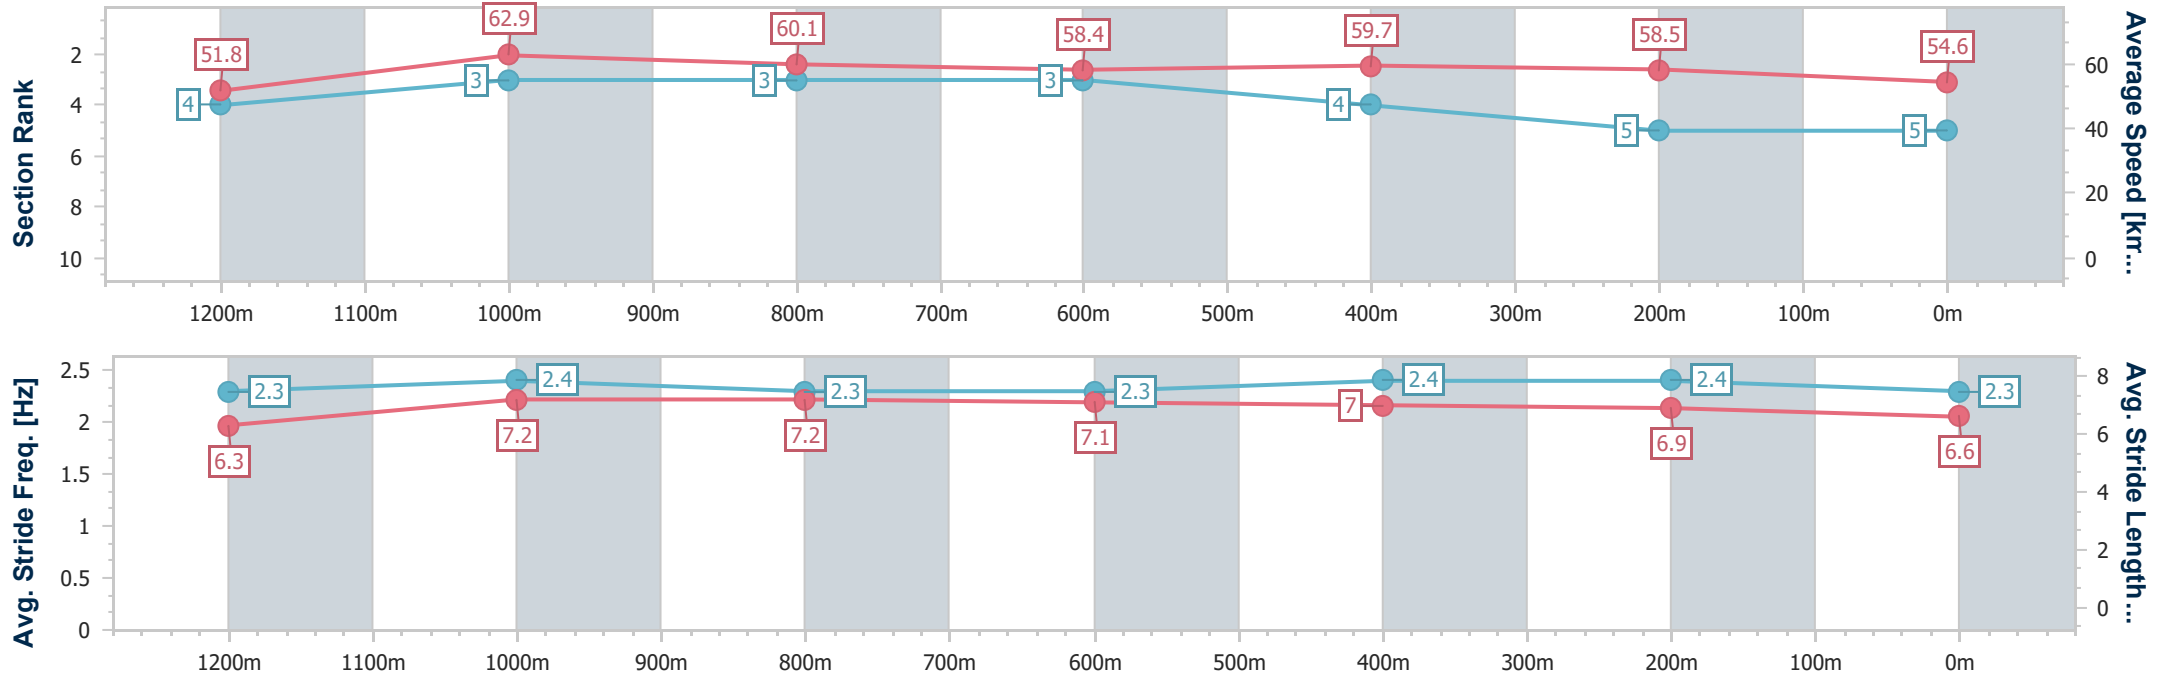

Sunshine Coast Poly Track QLD Professional

Race 2: HIGGINS 75 YEARS Maiden Handicap - 1400m

15 March 2024 - 18:25

Track Rating: Synthetic, Weather: Fine, Rail Position: True

Section	Overall	1200m	1000m	800m	600m	400m	200m
Section Times	1:27.42 [5] (0:13.92)	1:13.50 [4] (0:11.52)	1:01.98 [3] (0:11.96)	0:50.02 [3] (0:12.46)	0:37.56 [3] (0:12.12)	0:25.44 [4] (0:12.28)	0:13.16 [5] (0:13.16)
Average Speed [km/h]	51.8	62.9	60.1	58.4	59.7	58.5	54.6
Top Speed [km/h]	64.1	64.4	61.6	59.7	60.4	60.3	57.1
Avg. Dist. to Rail [m]	3.7	1.5	1.4	1.2	0.7	0.8	1.2
Avg. Stride Freq. [Hz]	2.3	2.4	2.3	2.3	2.4	2.4	2.3
Avg. Stride Length [m]	6.3	7.2	7.2	7.1	7.0	6.9	6.6

- [] Ranking at each section and finish
- .-.- No data available at this section
- NA No data available

Horse/Jockey Name	lknowicanfly
Final Rank	6
Fastest Section Time (Section)	0:11.53 (1200m)
Top Speed [km/h] (Section)	65.2 (1200m)
Race State	Finished