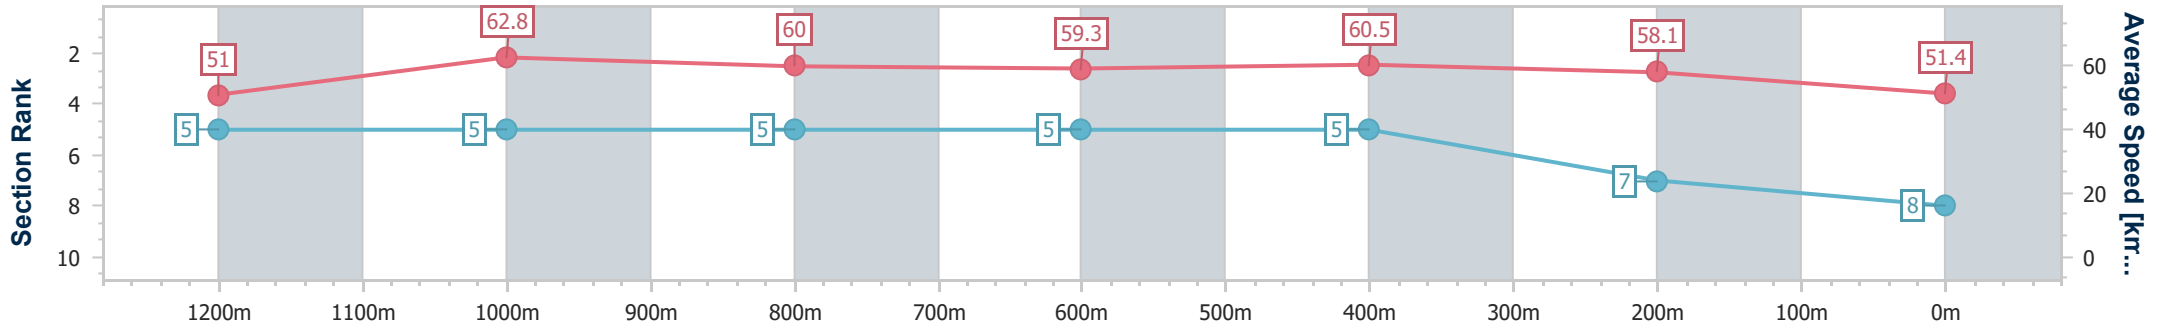

- [] Ranking at each section and finish
- .-.- No data available at this section
- NA No data available

Horse/Jockey Name	Hostwin Erico
Final Rank	8
Fastest Section Time (Section)	0:11.55 (1200m)
Top Speed [km/h] (Section)	64.9 (1200m)
Race State	Finished

Sunshine Coast Poly Track QLD Professional

Race 2: HIGGINS 75 YEARS Maiden Handicap - 1400m

15 March 2024 - 18:25

Track Rating: Synthetic, Weather: Fine, Rail Position: True

Section	Overall	1200m	1000m	800m	600m	400m	200m
Section Times	1:28.41 [8] (0:14.20)	1:14.21 [5] (0:11.55)	1:02.66 [5] (0:11.97)	0:50.69 [5] (0:12.36)	0:38.33 [5] (0:11.95)	0:26.38 [5] (0:12.42)	0:13.96 [7] (0:13.96)
Average Speed [km/h]	51.0	62.8	60.0	59.3	60.5	58.1	51.4
Top Speed [km/h]	64.4	64.9	60.7	60.6	61.6	59.9	54.5
Avg. Dist. to Rail [m]	4.3	2.1	1.7	2.0	1.4	2.8	2.4
Avg. Stride Freq. [Hz]	2.3	2.3	2.2	2.2	2.3	2.3	2.2
Avg. Stride Length [m]	6.3	7.7	7.7	7.5	7.3	7.1	6.6

- [] Ranking at each section and finish
- .-.- No data available at this section
- NA No data available