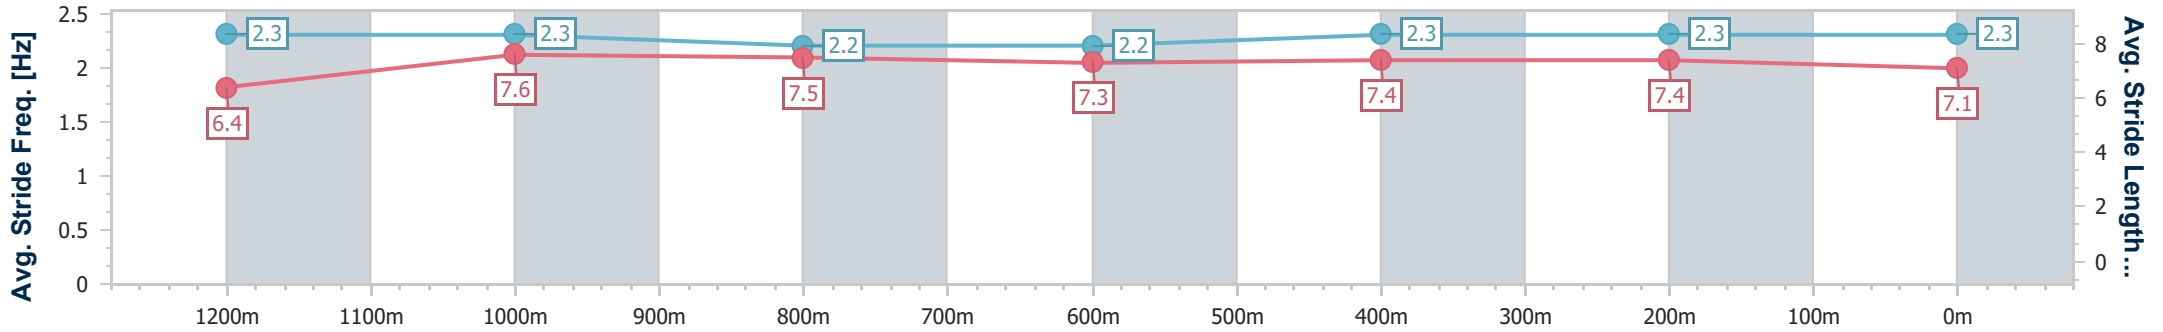

Horse/Jockey Name	Pauli
Final Rank	1
Fastest Section Time (Section)	0:11.41 (1200m)
Top Speed [km/h] (Section)	66.3 (Overall)
Race State	Finished

Sunshine Coast Poly Track QLD Professional

Race 2: HIGGINS 75 YEARS Maiden Handicap - 1400m

15 March 2024 - 18:25

Track Rating: Synthetic, Weather: Fine, Rail Position: True

Section	Overall	1200m	1000m	800m	600m	400m	200m
Section Times	1:25.85 [1] (0:13.85)	1:12.00 [2] (0:11.41)	1:00.59 [2] (0:12.03)	0:48.56 [2] (0:12.35)	0:36.21 [2] (0:11.98)	0:24.23 [3] (0:11.86)	0:12.37 [1] (0:12.37)
Average Speed [km/h]	52.2	63.3	60.0	58.7	60.0	60.7	58.2
Top Speed [km/h]	66.3	65.5	61.3	59.6	60.8	61.4	60.6
Avg. Dist. to Rail [m]	5.3	1.7	1.8	0.9	0.4	1.8	1.0
Avg. Stride Freq. [Hz]	2.3	2.3	2.2	2.2	2.3	2.3	2.3
Avg. Stride Length [m]	6.4	7.6	7.5	7.3	7.4	7.4	7.1