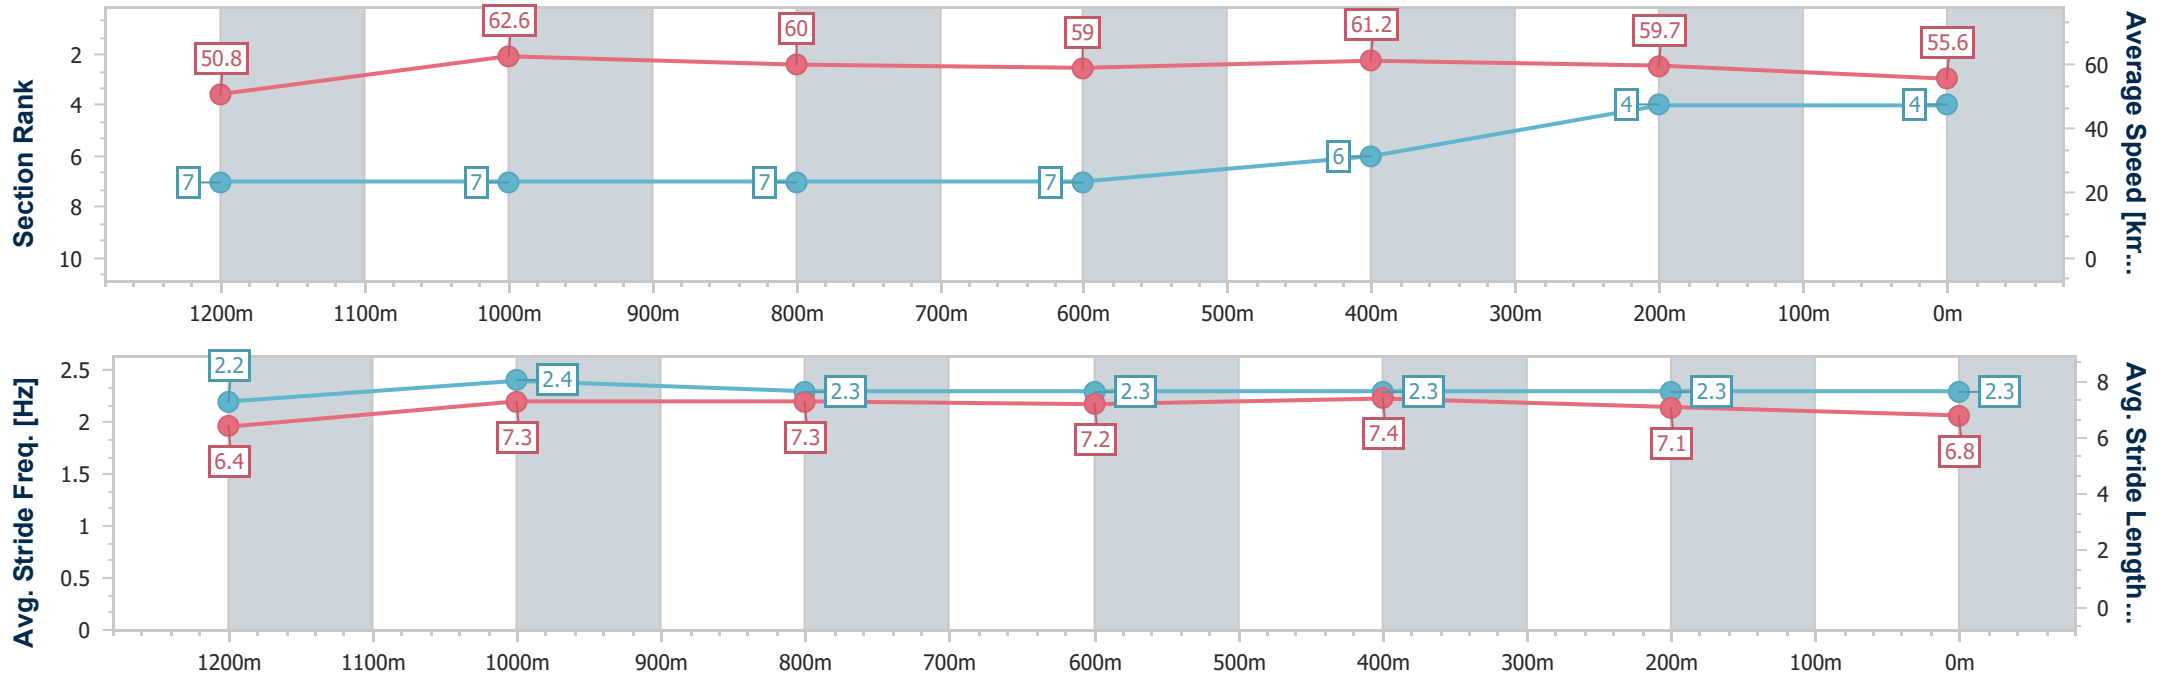

Sunshine Coast Poly Track QLD Professional

Race 2: HIGGINS 75 YEARS Maiden Handicap - 1400m

15 March 2024 - 18:25

Track Rating: Synthetic, Weather: Fine, Rail Position: True

Section	Overall	1200m	1000m	800m	600m	400m	200m
Section Times	1:27.20 [4] (0:14.27)	1:12.93 [7] (0:11.67)	1:01.26 [7] (0:12.00)	0:49.26 [7] (0:12.39)	0:36.87 [7] (0:11.84)	0:25.03 [6] (0:12.09)	0:12.94 [4] (0:12.94)
Average Speed [km/h]	50.8	62.6	60.0	59.0	61.2	59.7	55.6
Top Speed [km/h]	62.5	63.7	61.0	61.3	62.0	60.9	58.1
Avg. Dist. to Rail [m]	7.9	3.9	2.6	2.1	1.6	4.0	2.9
Avg. Stride Freq. [Hz]	2.2	2.4	2.3	2.3	2.3	2.3	2.3
Avg. Stride Length [m]	6.4	7.3	7.3	7.2	7.4	7.1	6.8