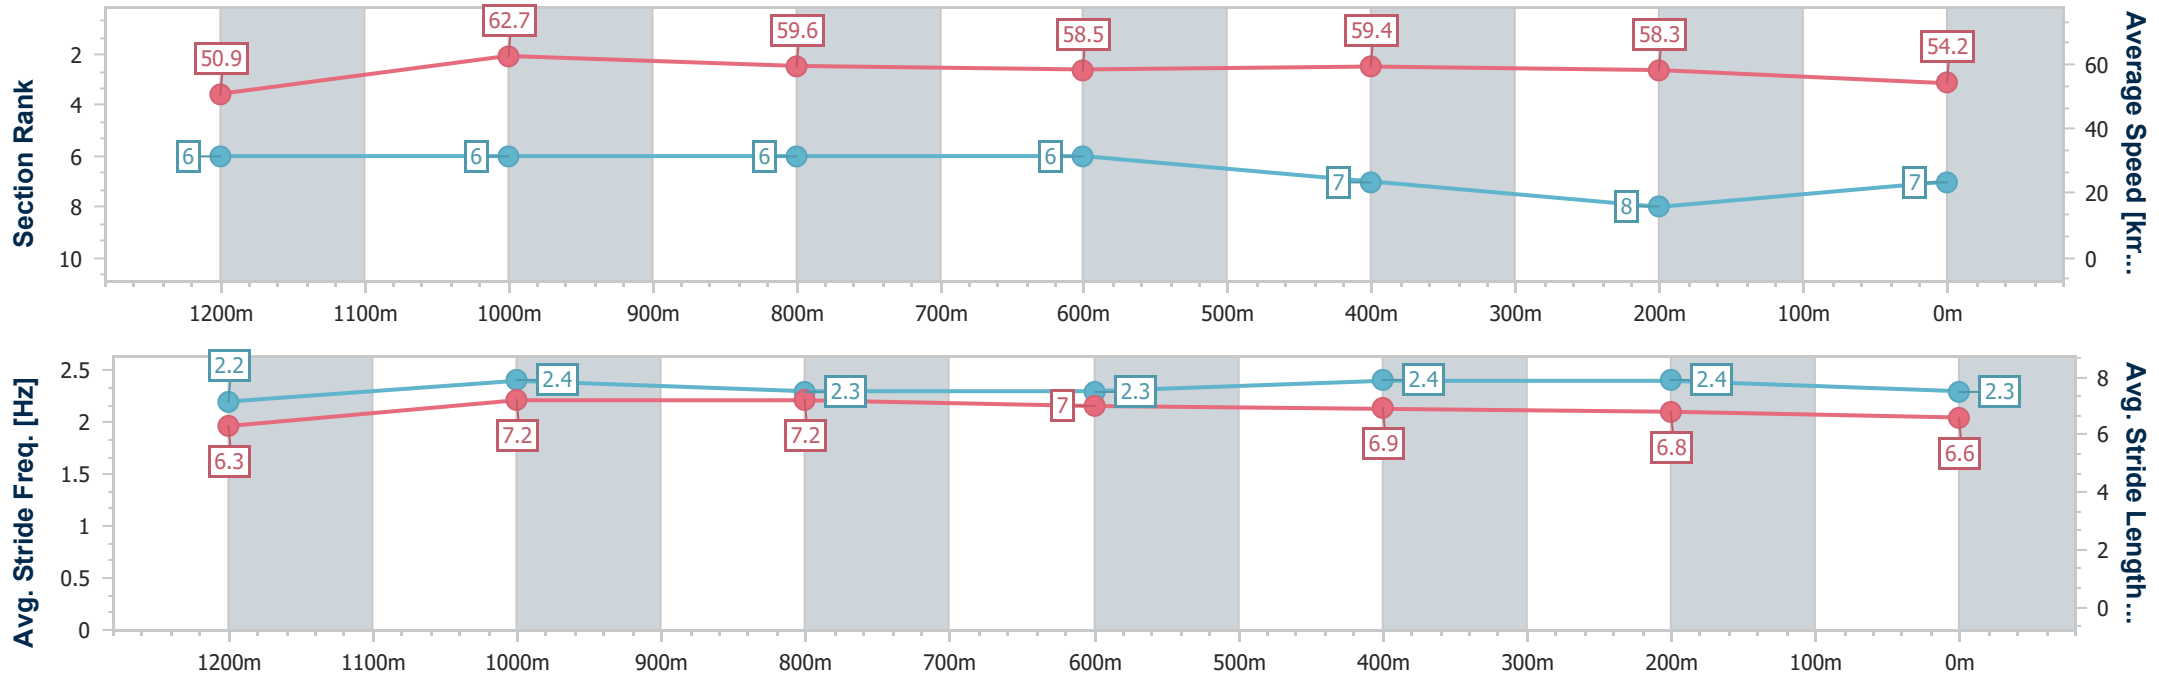

- [] Ranking at each section and finish
- .-.- No data available at this section
- NA No data available

Horse/Jockey Name	Miss Ribchester
Final Rank	7
Fastest Section Time (Section)	0:11.55 (1200m)
Top Speed [km/h] (Section)	64.5 (Overall)
Race State	Finished

Sunshine Coast Poly Track QLD Professional

Race 2: HIGGINS 75 YEARS Maiden Handicap - 1400m

15 March 2024 - 18:25

Track Rating: Synthetic, Weather: Fine, Rail Position: True

Section	Overall	1200m	1000m	800m	600m	400m	200m
Section Times	1:27.95 [7] (0:14.22)	1:13.73 [6] (0:11.55)	1:02.18 [6] (0:12.08)	0:50.10 [6] (0:12.39)	0:37.71 [6] (0:12.16)	0:25.55 [7] (0:12.38)	0:13.17 [8] (0:13.17)
Average Speed [km/h]	50.9	62.7	59.6	58.5	59.4	58.3	54.2
Top Speed [km/h]	64.5	64.1	60.6	60.5	60.8	60.1	57.3
Avg. Dist. to Rail [m]	3.5	2.3	2.0	1.3	0.5	1.3	1.3
Avg. Stride Freq. [Hz]	2.2	2.4	2.3	2.3	2.4	2.4	2.3
Avg. Stride Length [m]	6.3	7.2	7.2	7.0	6.9	6.8	6.6

- [] Ranking at each section and finish
- .-.- No data available at this section
- NA No data available

Horse/Jockey Name	Hostwin Erico
Final Rank	8
Fastest Section Time (Section)	0:11.55 (1200m)
Top Speed [km/h] (Section)	64.9 (1200m)
Race State	Finished