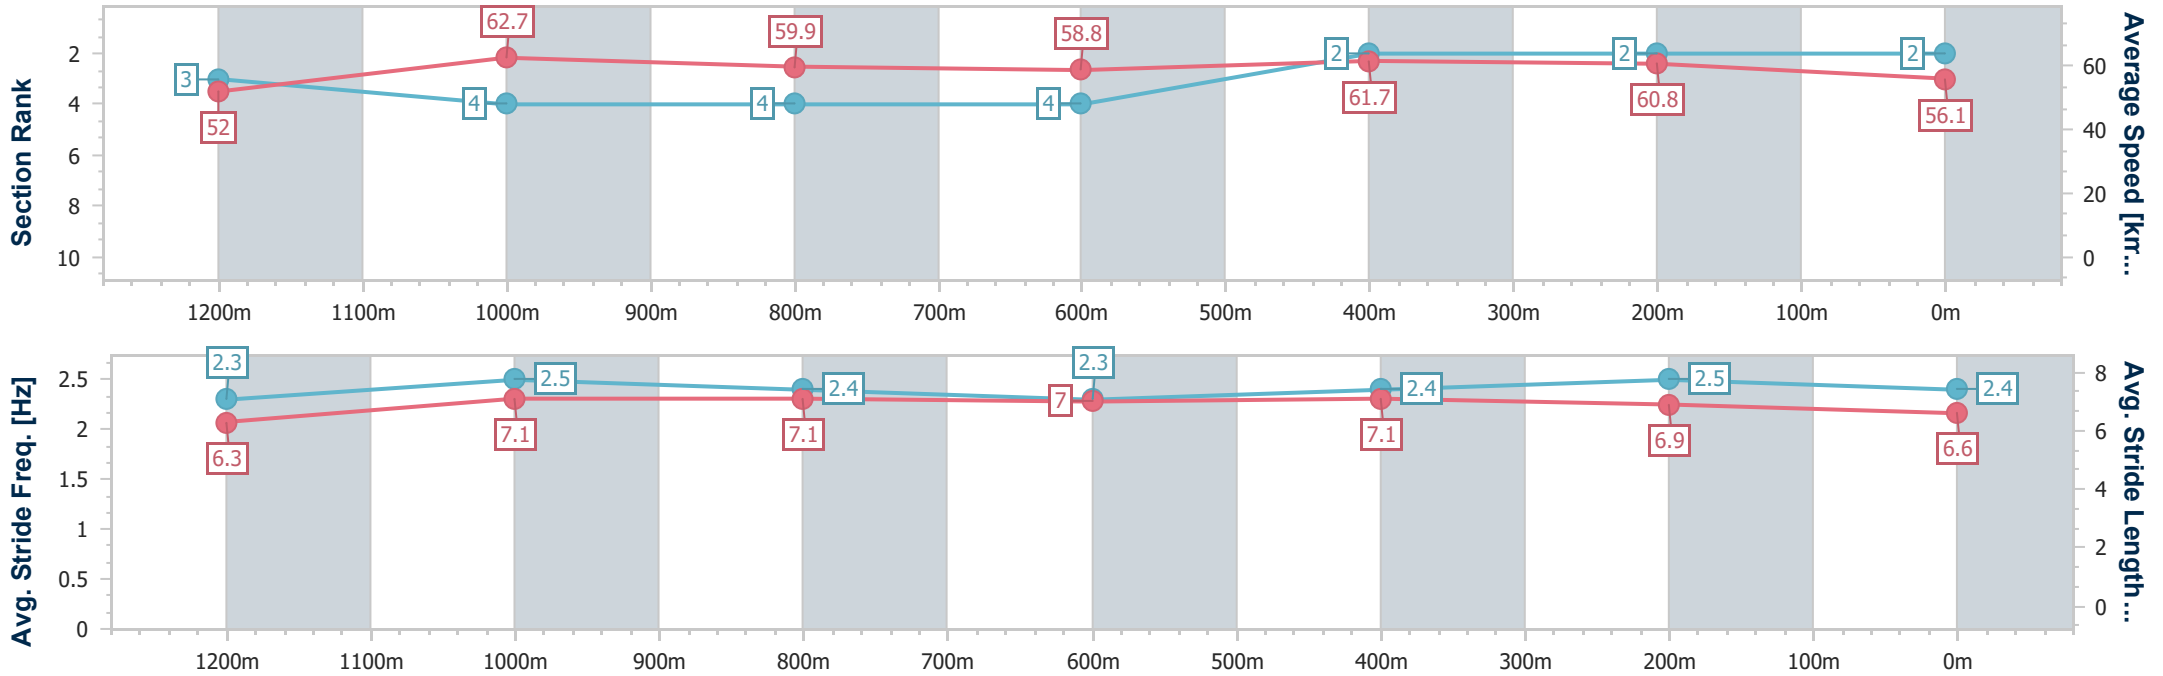

15 March 2024 - 18:25

Track Rating: Synthetic, Weather: Fine, Rail Position: True

Section	Overall	1200m	1000m	800m	600m	400m	200m
Section Times	1:25.85 [1] (0:13.85)	1:12.00 [2] (0:11.41)	1:00.59 [2] (0:12.03)	0:48.56 [2] (0:12.35)	0:36.21 [2] (0:11.98)	0:24.23 [3] (0:11.86)	0:12.37 [1] (0:12.37)
Average Speed [km/h]	52.2	63.3	60.0	58.7	60.0	60.7	58.2
Top Speed [km/h]	66.3	65.5	61.3	59.6	60.8	61.4	60.6
Avg. Dist. to Rail [m]	5.3	1.7	1.8	0.9	0.4	1.8	1.0
Avg. Stride Freq. [Hz]	2.3	2.3	2.2	2.2	2.3	2.3	2.3
Avg. Stride Length [m]	6.4	7.6	7.5	7.3	7.4	7.4	7.1

Sunshine Coast Poly Track QLD Professional

Race 2: HIGGINS 75 YEARS Maiden Handicap - 1400m

15 March 2024 - 18:25

Track Rating: Synthetic, Weather: Fine, Rail Position: True

Section	Overall	1200m	1000m	800m	600m	400m	200m
Section Times	1:26.27 [2] (0:13.91)	1:12.36 [3] (0:11.58)	1:00.78 [4] (0:12.01)	0:48.77 [4] (0:12.36)	0:36.41 [4] (0:11.75)	0:24.66 [2] (0:11.88)	0:12.78 [2] (0:12.78)
Average Speed [km/h]	52.0	62.7	59.9	58.8	61.7	60.8	56.1
Top Speed [km/h]	64.9	64.4	61.2	61.8	62.4	61.9	58.9
Avg. Dist. to Rail [m]	6.2	1.9	2.1	1.5	1.3	3.3	3.4
Avg. Stride Freq. [Hz]	2.3	2.5	2.4	2.3	2.4	2.5	2.4
Avg. Stride Length [m]	6.3	7.1	7.1	7.0	7.1	6.9	6.6