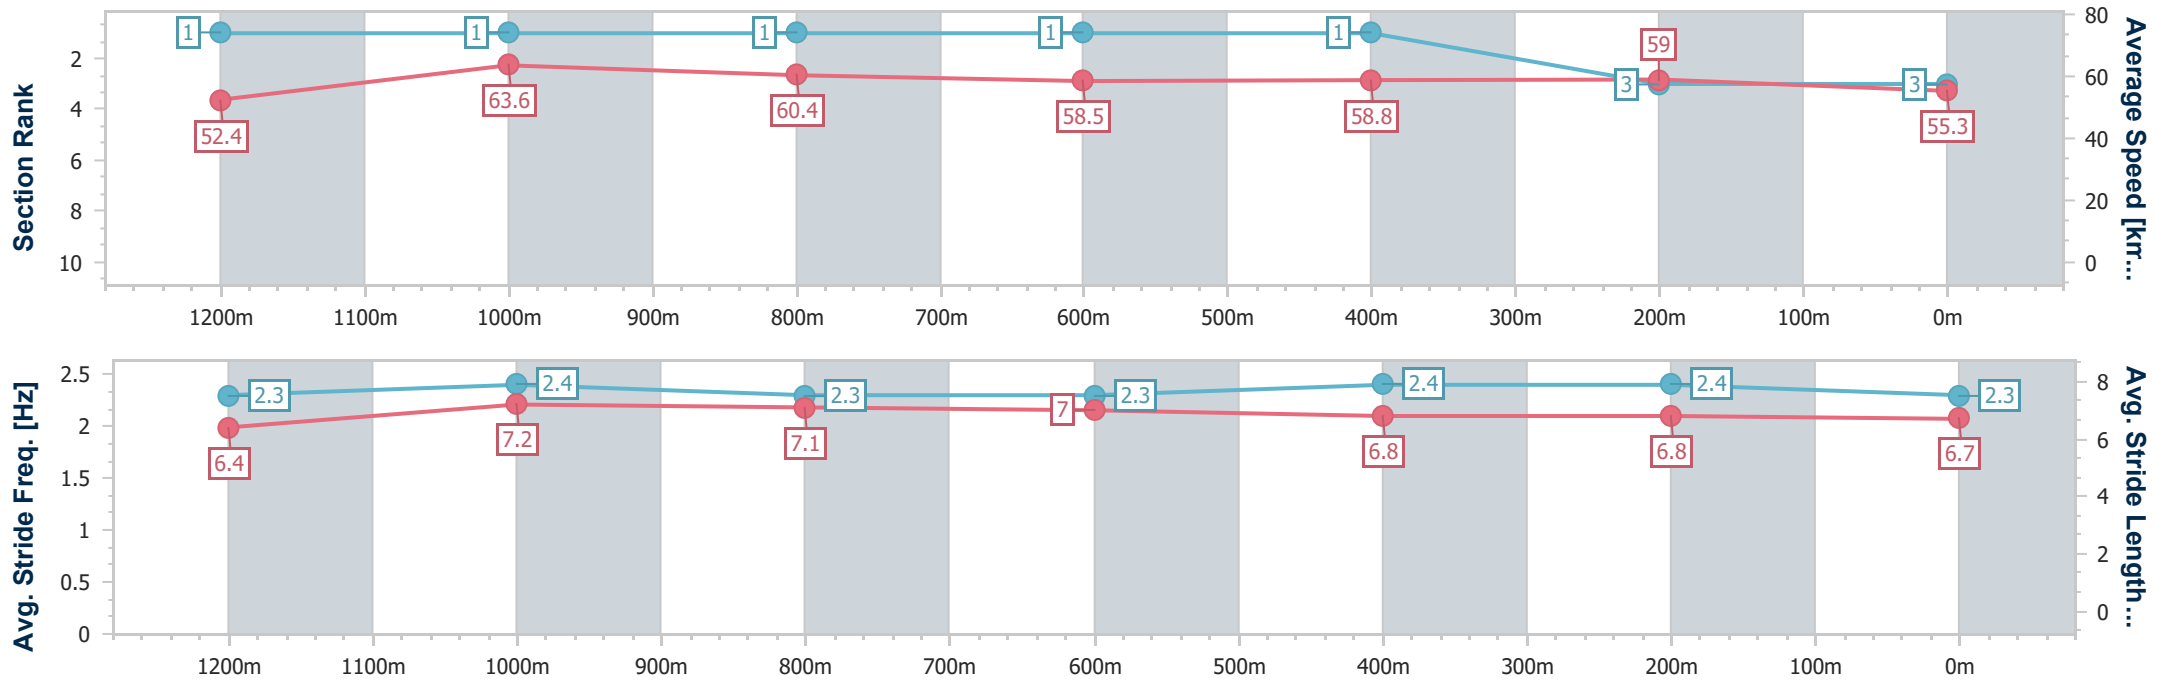

Sunshine Coast Poly Track QLD Professional

Race 2: HIGGINS 75 YEARS Maiden Handicap - 1400m

15 March 2024 - 18:25

Track Rating: Synthetic, Weather: Fine, Rail Position: True

Section	Overall	1200m	1000m	800m	600m	400m	200m
Section Times	1:26.67 [3] (0:13.75)	1:12.92 [1] (0:11.35)	1:01.57 [1] (0:11.94)	0:49.63 [1] (0:12.37)	0:37.26 [1] (0:12.12)	0:25.14 [1] (0:12.17)	0:12.97 [3] (0:12.97)
Average Speed [km/h]	52.4	63.6	60.4	58.5	58.8	59.0	55.3
Top Speed [km/h]	65.3	66.5	62.3	60.9	59.9	60.3	57.8
Avg. Dist. to Rail [m]	1.1	0.4	0.9	1.1	1.6	2.0	1.1
Avg. Stride Freq. [Hz]	2.3	2.4	2.3	2.3	2.4	2.4	2.3
Avg. Stride Length [m]	6.4	7.2	7.1	7.0	6.8	6.8	6.7