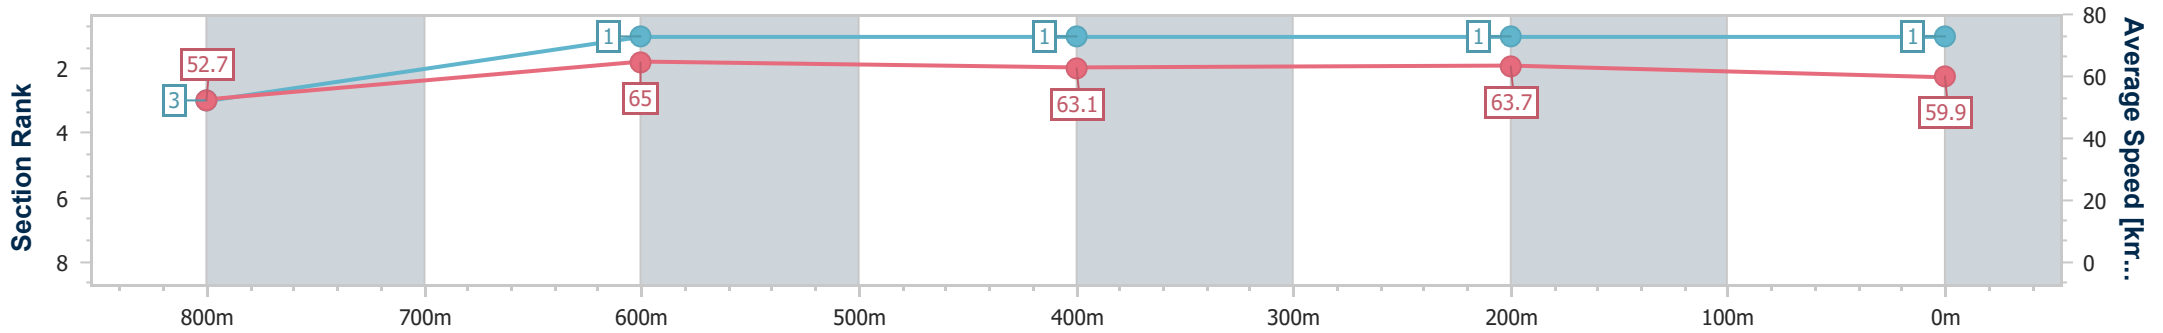

Section	Overall	800m	600m	400m	200m
Section Times	0:59.60 [1] (0:13.72)	0:45.88 [3] (0:11.17)	0:34.71 [1] (0:11.38)	0:23.33 [1] (0:11.33)	0:12.00 [1] (0:12.00)
Average Speed [km/h]	52.7	65.0	63.1	63.7	59.9
Top Speed [km/h]	65.9	66.4	64.0	64.2	62.9
Avg. Dist. to Rail [m]	4.4	1.4	0.2	0.3	0.5
Avg. Stride Freq. [Hz]	2.4	2.4	2.3	2.4	2.3
Avg. Stride Length [m]	6.5	7.5	7.5	7.5	7.2