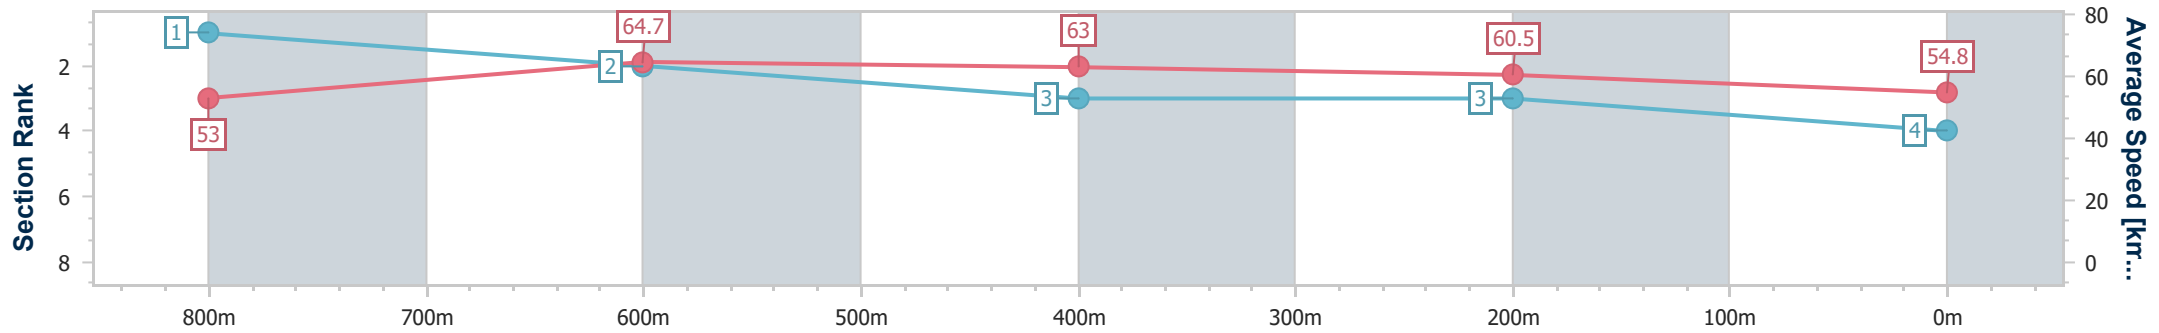

Sunshine Coast Poly Track QLD Professional

Race 1: DULUX QTIS Two-Year-Old Maiden Plate - 1000m

15 March 2024 - 17:53

Track Rating: Synthetic, Weather: Fine, Rail Position: True

Section	Overall	800m	600m	400m	200m
Section Times	1:01.39 [4] (0:13.60)	0:47.79 [1] (0:11.35)	0:36.44 [2] (0:11.46)	0:24.98 [3] (0:11.91)	0:13.07 [3] (0:13.07)
Average Speed [km/h]	53.0	64.7	63.0	60.5	54.8
Top Speed [km/h]	67.3	66.4	64.0	63.0	58.6
Avg. Dist. to Rail [m]	6.6	2.9	0.6	0.4	0.2
Avg. Stride Freq. [Hz]	2.5	2.4	2.4	2.4	2.3
Avg. Stride Length [m]	6.2	7.4	7.3	7.0	6.6

- [ ] Ranking at each section and finish
- .-.- No data available at this section
- NA No data available

Horse/Jockey Name	Activated
Final Rank	5
Fastest Section Time (Section)	0:11.19 (800m)
Top Speed [km/h] (Section)	66.6 (800m)
Race State	Finished