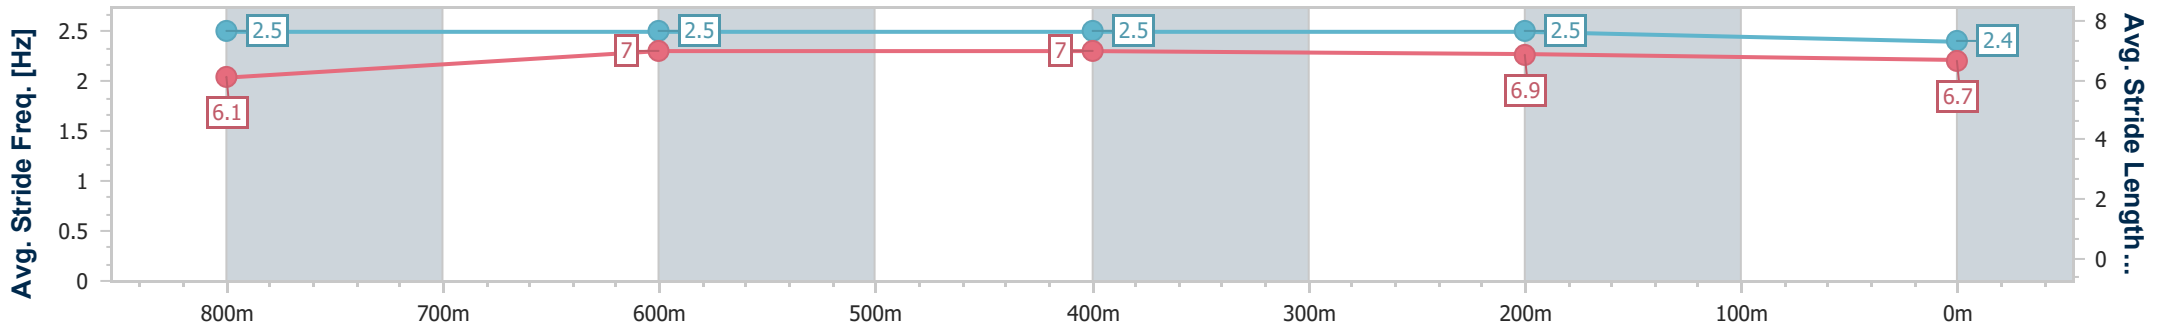

Sunshine Coast Poly Track QLD Professional

Race 1: DULUX QTIS Two-Year-Old Maiden Plate - 1000m

15 March 2024 - 17:53

Track Rating: Synthetic, Weather: Fine, Rail Position: True

Section	Overall	800m	600m	400m	200m
Section Times	1:00.24 [2] (0:13.71)	0:46.53 [2] (0:11.25)	0:35.28 [3] (0:11.42)	0:23.86 [2] (0:11.58)	0:12.28 [2] (0:12.28)
Average Speed [km/h]	55.7	64.1	62.9	62.4	58.1
Top Speed [km/h]	62.6	65.7	64.9	63.9	62.7
Avg. Dist. to Rail [m]	5.4	1.5	0.6	1.8	1.6
Avg. Stride Freq. [Hz]	2.5	2.5	2.5	2.5	2.4
Avg. Stride Length [m]	6.1	7.0	7.0	6.9	6.7