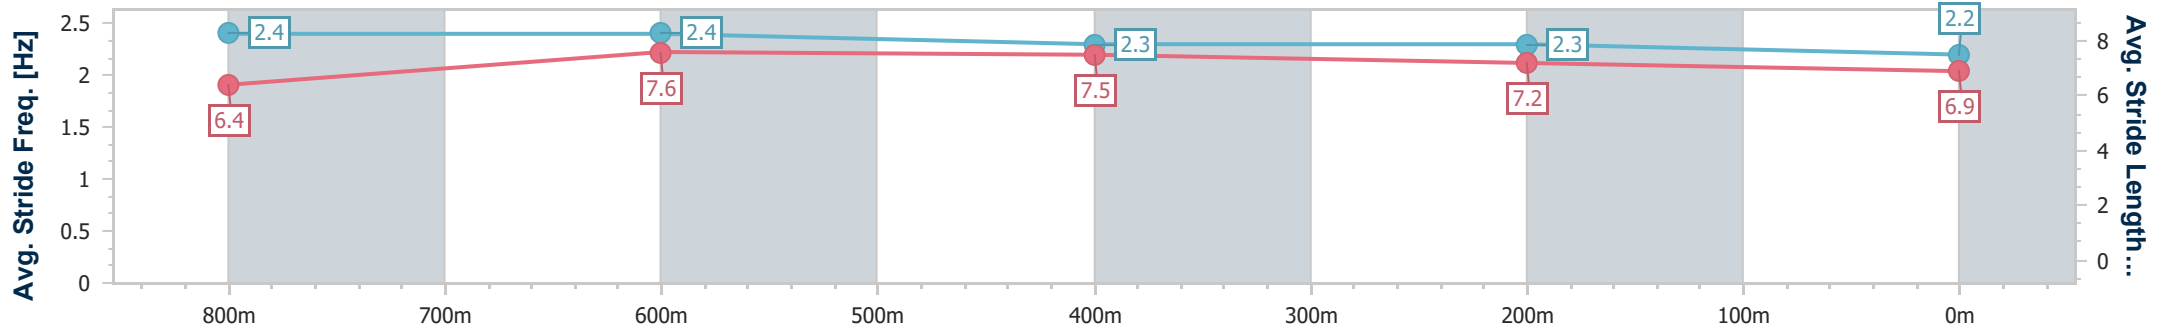

- [ ] Ranking at each section and finish
- .-.- No data available at this section
- NA No data available

Horse/Jockey Name	Activated
Final Rank	5
Fastest Section Time (Section)	0:11.19 (800m)
Top Speed [km/h] (Section)	66.6 (800m)
Race State	Finished

Sunshine Coast Poly Track QLD Professional  
 Race 1: DULUX QTIS Two-Year-Old Maiden Plate - 1000m  
 15 March 2024 - 17:53  
 Track Rating: Synthetic, Weather: Fine, Rail Position: True

Section	Overall	800m	600m	400m	200m
Section Times	1:01.86 [5] (0:14.01)	0:47.85 [4] (0:11.19)	0:36.66 [5] (0:11.61)	0:25.05 [5] (0:12.01)	0:13.04 [6] (0:13.04)
Average Speed [km/h]	51.4	65.0	62.2	60.0	55.1
Top Speed [km/h]	65.9	66.6	64.2	61.2	58.3
Avg. Dist. to Rail [m]	3.6	1.5	0.6	2.1	1.5
Avg. Stride Freq. [Hz]	2.4	2.4	2.3	2.3	2.2
Avg. Stride Length [m]	6.4	7.6	7.5	7.2	6.9