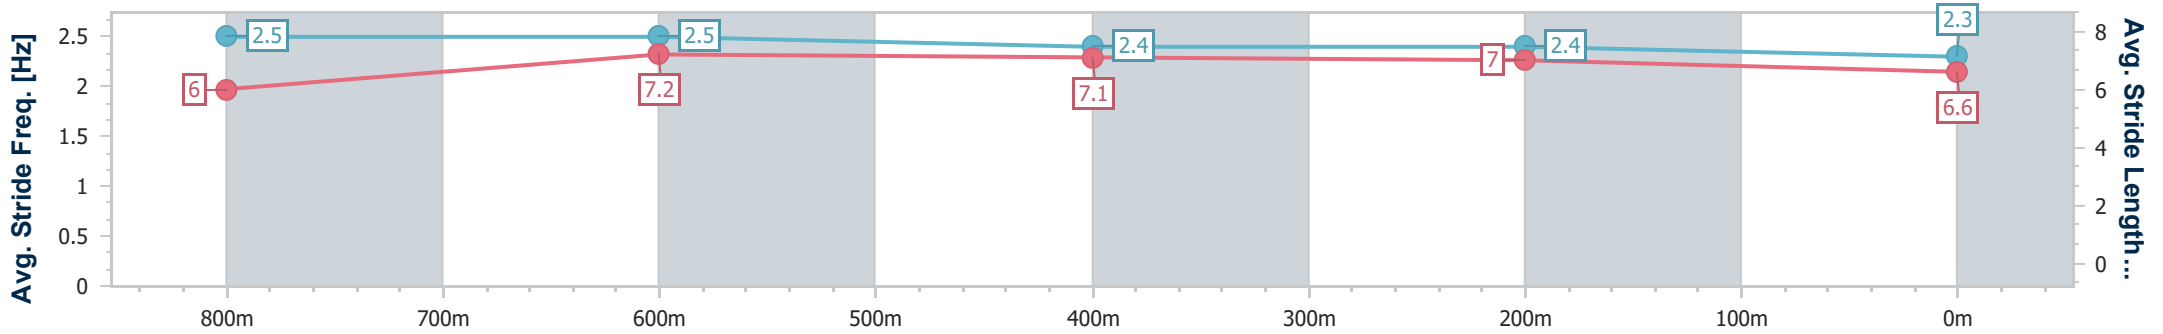

- [ ] Ranking at each section and finish
- .-.- No data available at this section
- NA No data available

Horse/Jockey Name	Gold Coast Millo
Final Rank	6
Fastest Section Time (Section)	0:11.17 (800m)
Top Speed [km/h] (Section)	65.3 (Overall)
Race State	Finished

Sunshine Coast Poly Track QLD Professional  
 Race 1: DULUX QTIS Two-Year-Old Maiden Plate - 1000m  
 15 March 2024 - 17:53  
 Track Rating: Synthetic, Weather: Fine, Rail Position: True

Section	Overall	800m	600m	400m	200m
Section Times	1:01.99 [6] (0:14.01)	0:47.98 [4] (0:11.17)	0:36.81 [4] (0:11.53)	0:25.28 [4] (0:12.08)	0:13.20 [5] (0:13.20)
Average Speed [km/h]	51.5	64.0	62.1	59.6	54.2
Top Speed [km/h]	65.3	65.1	63.2	61.1	57.1
Avg. Dist. to Rail [m]	1.1	0.8	1.0	0.2	0.8
Avg. Stride Freq. [Hz]	2.5	2.5	2.4	2.4	2.3
Avg. Stride Length [m]	6.0	7.2	7.1	7.0	6.6

- [ ] Ranking at each section and finish
- .-.- No data available at this section
- NA No data available