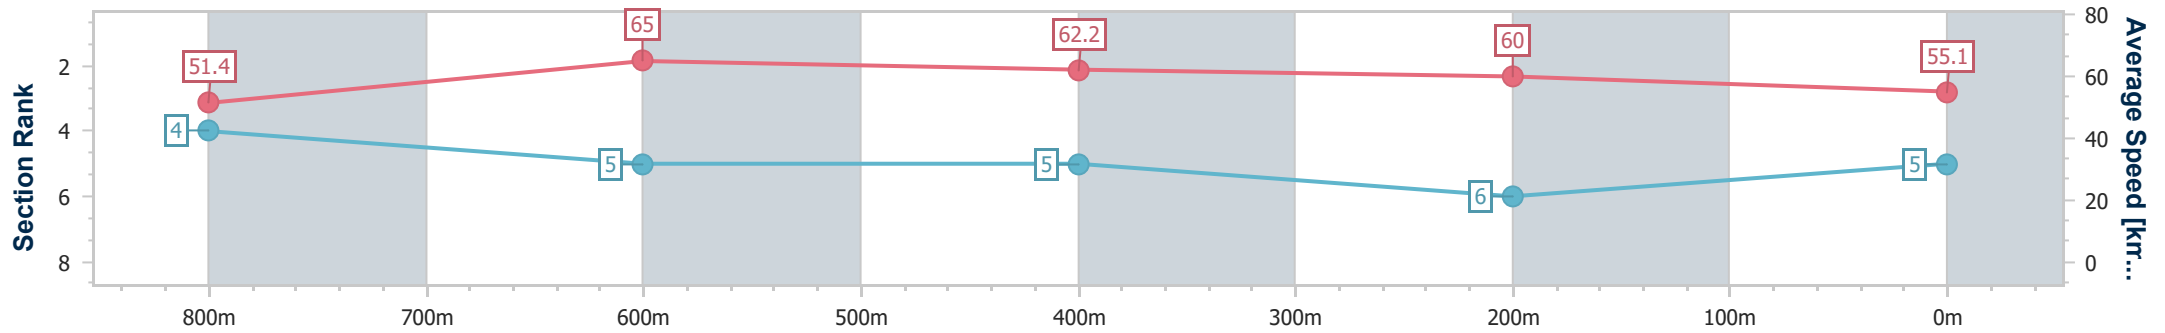

Horse/Jockey Name	Activated
Final Rank	5
Fastest Section Time (Section)	0:11.19 (800m)
Top Speed [km/h] (Section)	66.6 (800m)
Race State	Finished

Sunshine Coast Poly Track QLD Professional
Race 1: DULUX QTIS Two-Year-Old Maiden Plate - 1000m
15 March 2024 - 17:53
Track Rating: Synthetic, Weather: Fine, Rail Position: True

Section	Overall	800m	600m	400m	200m
Section Times	1:01.86 [5] (0:14.01)	0:47.85 [4] (0:11.19)	0:36.66 [5] (0:11.61)	0:25.05 [5] (0:12.01)	0:13.04 [6] (0:13.04)
Average Speed [km/h]	51.4	65.0	62.2	60.0	55.1
Top Speed [km/h]	65.9	66.6	64.2	61.2	58.3
Avg. Dist. to Rail [m]	3.6	1.5	0.6	2.1	1.5
Avg. Stride Freq. [Hz]	2.4	2.4	2.3	2.3	2.2
Avg. Stride Length [m]	6.4	7.6	7.5	7.2	6.9

- [ ] Ranking at each section and finish
- -.-.- No data available at this section
- NA No data available