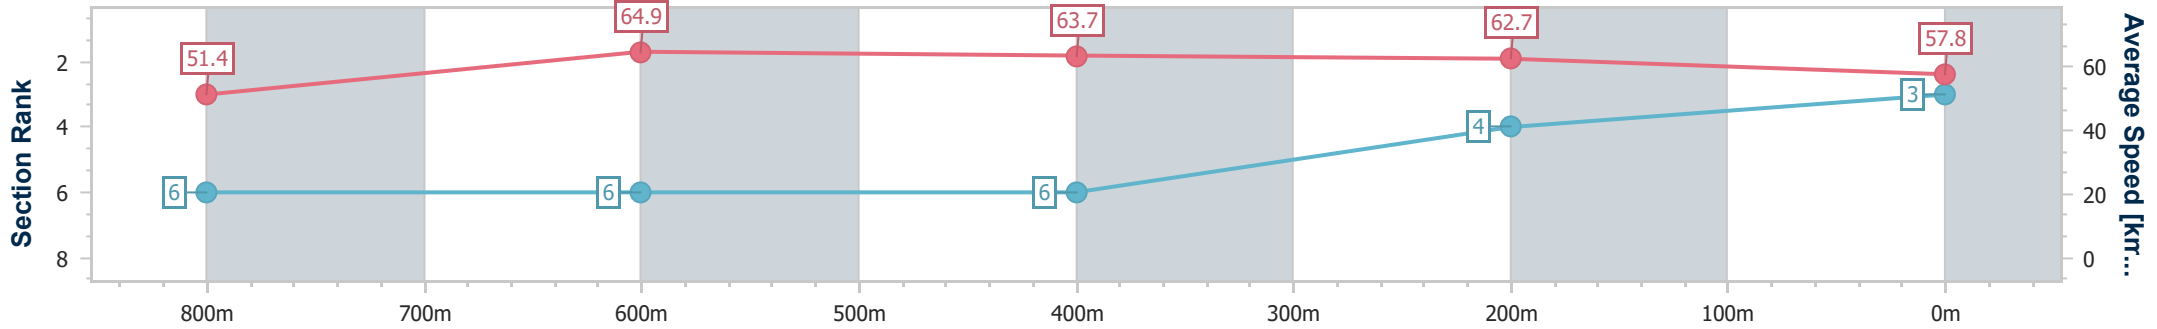

- [ ] Ranking at each section and finish
- .-.- No data available at this section
- NA No data available

Horse/Jockey Name	Rising Ruby
Final Rank	4
Fastest Section Time (Section)	0:11.35 (800m)
Top Speed [km/h] (Section)	67.3 (Overall)
Race State	Finished