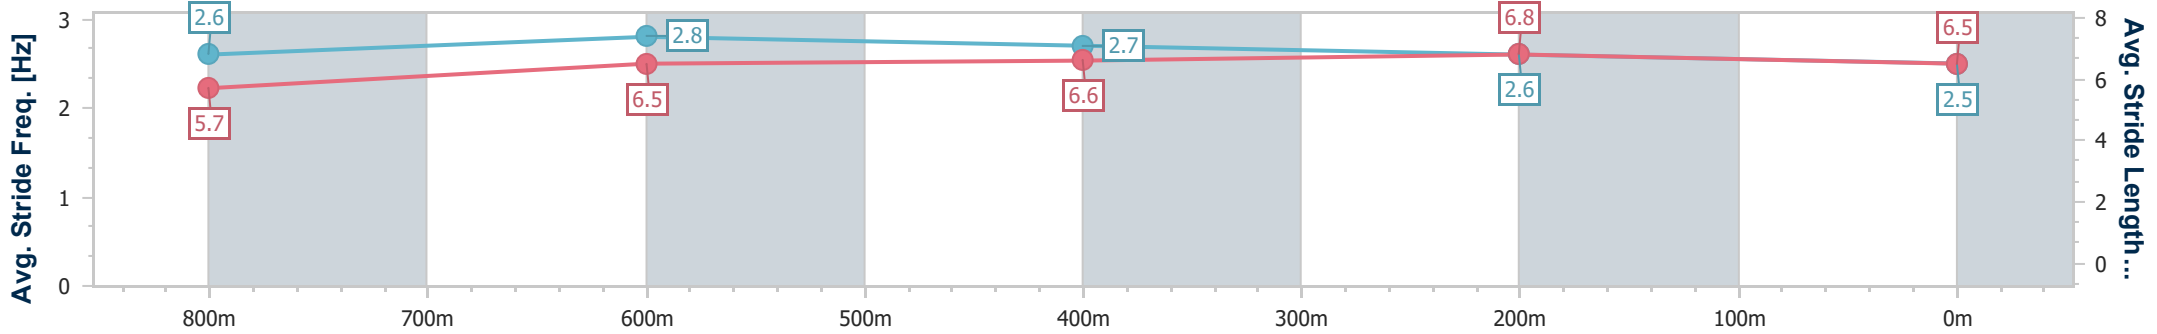

Sunshine Coast Poly Track QLD Professional

Race 1: DULUX QTIS Two-Year-Old Maiden Plate - 1000m

15 March 2024 - 17:53

Track Rating: Synthetic, Weather: Fine, Rail Position: True

Section	Overall	800m	600m	400m	200m
Section Times	1:00.85 [3] (0:14.03)	0:46.82 [6] (0:11.42)	0:35.40 [6] (0:11.49)	0:23.91 [6] (0:11.52)	0:12.39 [4] (0:12.39)
Average Speed [km/h]	51.4	64.9	63.7	62.7	57.8
Top Speed [km/h]	65.3	65.3	64.6	64.1	60.4
Avg. Dist. to Rail [m]	4.9	4.0	2.7	4.4	3.8
Avg. Stride Freq. [Hz]	2.6	2.8	2.7	2.6	2.5
Avg. Stride Length [m]	5.7	6.5	6.6	6.8	6.5

- [ ] Ranking at each section and finish
- .-.- No data available at this section
- NA No data available

Horse/Jockey Name	Rising Ruby
Final Rank	4
Fastest Section Time (Section)	0:11.35 (800m)
Top Speed [km/h] (Section)	67.3 (Overall)
Race State	Finished