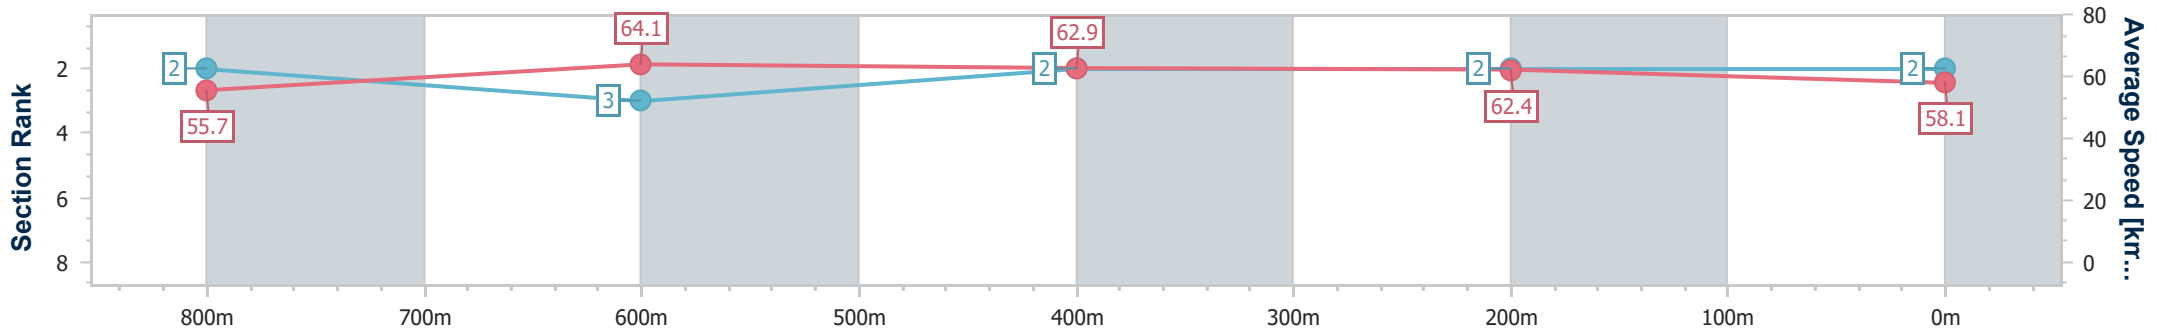

Sunshine Coast Poly Track QLD Professional

Race 1: DULUX QTIS Two-Year-Old Maiden Plate - 1000m

15 March 2024 - 17:53

Track Rating: Synthetic, Weather: Fine, Rail Position: True

Section	Overall	800m	600m	400m	200m
Section Times	1:00.24 [2] (0:13.71)	0:46.53 [2] (0:11.25)	0:35.28 [3] (0:11.42)	0:23.86 [2] (0:11.58)	0:12.28 [2] (0:12.28)
Average Speed [km/h]	55.7	64.1	62.9	62.4	58.1
Top Speed [km/h]	62.6	65.7	64.9	63.9	62.7
Avg. Dist. to Rail [m]	5.4	1.5	0.6	1.8	1.6
Avg. Stride Freq. [Hz]	2.5	2.5	2.5	2.5	2.4
Avg. Stride Length [m]	6.1	7.0	7.0	6.9	6.7