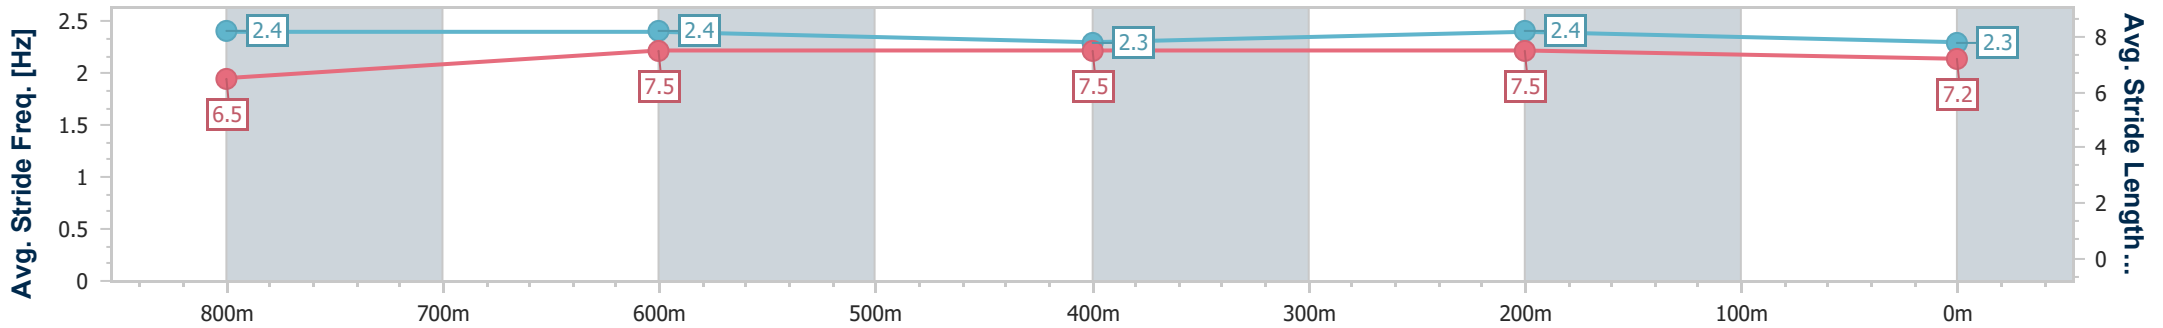

Section	Overall	800m	600m	400m	200m
Section Times	0:59.60 [1] (0:13.72)	0:45.88 [3] (0:11.17)	0:34.71 [1] (0:11.38)	0:23.33 [1] (0:11.33)	0:12.00 [1] (0:12.00)
Average Speed [km/h]	52.7	65.0	63.1	63.7	59.9
Top Speed [km/h]	65.9	66.4	64.0	64.2	62.9
Avg. Dist. to Rail [m]	4.4	1.4	0.2	0.3	0.5
Avg. Stride Freq. [Hz]	2.4	2.4	2.3	2.4	2.3
Avg. Stride Length [m]	6.5	7.5	7.5	7.5	7.2