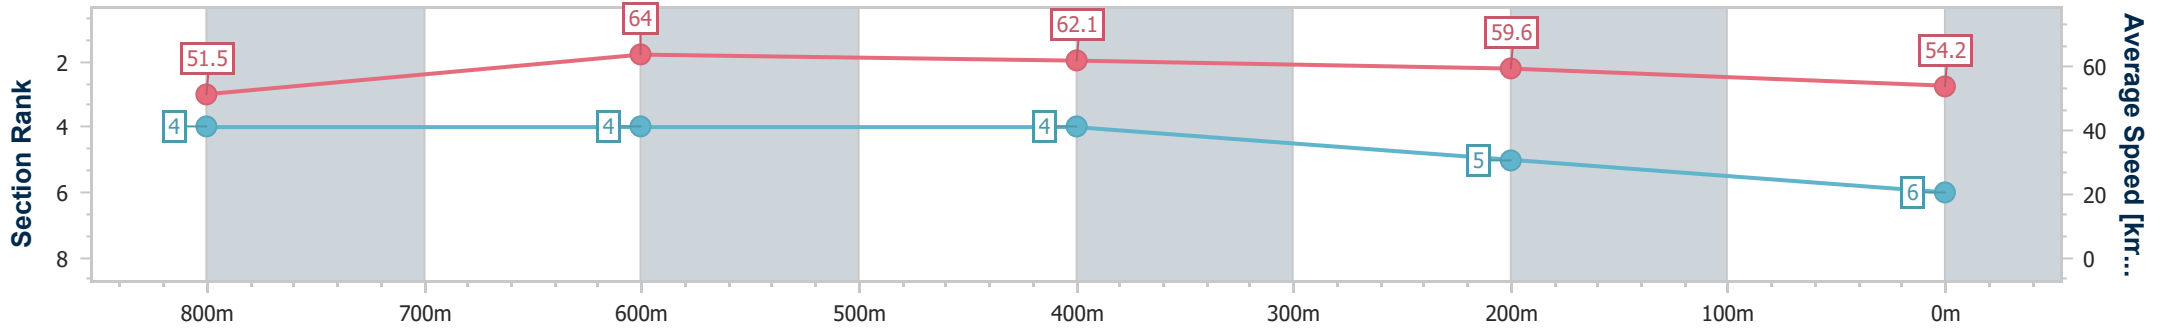

Horse/Jockey Name	Gold Coast Millo
Final Rank	6
Fastest Section Time (Section)	0:11.17 (800m)
Top Speed [km/h] (Section)	65.3 (Overall)
Race State	Finished

Sunshine Coast Poly Track QLD Professional
Race 1: DULUX QTIS Two-Year-Old Maiden Plate - 1000m
15 March 2024 - 17:53
Track Rating: Synthetic, Weather: Fine, Rail Position: True

Section	Overall	800m	600m	400m	200m
Section Times	1:01.99 [6] (0:14.01)	0:47.98 [4] (0:11.17)	0:36.81 [4] (0:11.53)	0:25.28 [4] (0:12.08)	0:13.20 [5] (0:13.20)
Average Speed [km/h]	51.5	64.0	62.1	59.6	54.2
Top Speed [km/h]	65.3	65.1	63.2	61.1	57.1
Avg. Dist. to Rail [m]	1.1	0.8	1.0	0.2	0.8
Avg. Stride Freq. [Hz]	2.5	2.5	2.4	2.4	2.3
Avg. Stride Length [m]	6.0	7.2	7.1	7.0	6.6

- [ ] Ranking at each section and finish
- -.-.- No data available at this section
- NA No data available