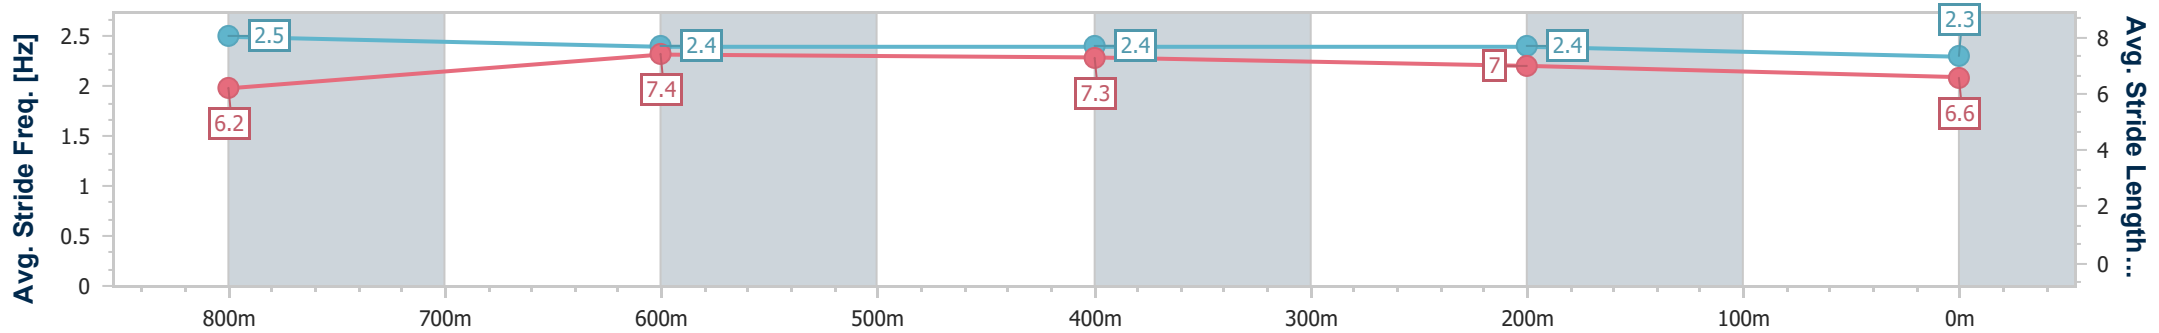

- [ ] Ranking at each section and finish
- .-.- No data available at this section
- NA No data available

Horse/Jockey Name	Rising Ruby
Final Rank	4
Fastest Section Time (Section)	0:11.35 (800m)
Top Speed [km/h] (Section)	67.3 (Overall)
Race State	Finished

Sunshine Coast Poly Track QLD Professional

Race 1: DULUX QTIS Two-Year-Old Maiden Plate - 1000m

15 March 2024 - 17:53

Track Rating: Synthetic, Weather: Fine, Rail Position: True

Section	Overall	800m	600m	400m	200m
Section Times	1:01.39 [4] (0:13.60)	0:47.79 [1] (0:11.35)	0:36.44 [2] (0:11.46)	0:24.98 [3] (0:11.91)	0:13.07 [3] (0:13.07)
Average Speed [km/h]	53.0	64.7	63.0	60.5	54.8
Top Speed [km/h]	67.3	66.4	64.0	63.0	58.6
Avg. Dist. to Rail [m]	6.6	2.9	0.6	0.4	0.2
Avg. Stride Freq. [Hz]	2.5	2.4	2.4	2.4	2.3
Avg. Stride Length [m]	6.2	7.4	7.3	7.0	6.6

- [ ] Ranking at each section and finish
- .-.- No data available at this section
- NA No data available

Horse/Jockey Name	Activated
Final Rank	5
Fastest Section Time (Section)	0:11.19 (800m)
Top Speed [km/h] (Section)	66.6 (800m)
Race State	Finished