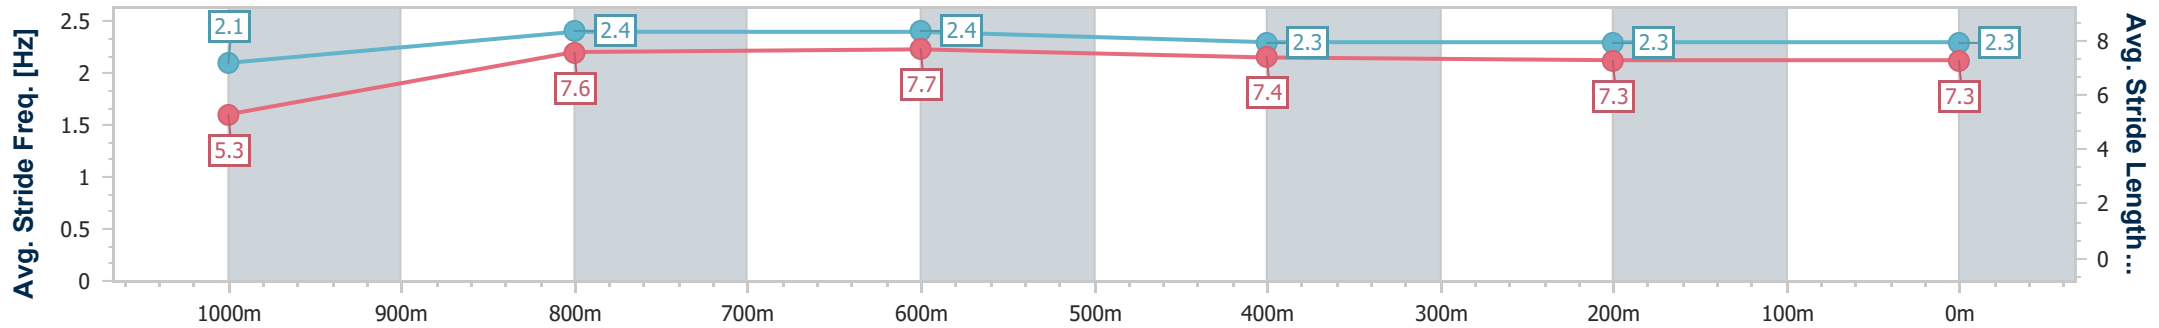

Ipswich QLD Professional

Race 5: GREAT NORTHERN Maiden Plate - 1100m

09 March 2024 - 13:43

Track Rating: Soft 5, Weather: Fine, Rail Position: +10m

Section	Overall	1000m	800m	600m	400m	200m
Section Times	1:05.97 [1] (0:08.44)	0:57.53 [4] (0:10.95)	0:46.58 [5] (0:11.07)	0:35.51 [4] (0:11.81)	0:23.70 [4] (0:11.73)	0:11.97 [2] (0:11.97)
Average Speed [km/h]	42.6	66.0	65.2	60.9	61.3	60.4
Top Speed [km/h]	63.8	67.5	65.6	63.6	63.7	62.9
Avg. Dist. to Rail [m]	3.0	1.5	0.5	0.3	1.3	3.0
Avg. Stride Freq. [Hz]	2.1	2.4	2.4	2.3	2.3	2.3
Avg. Stride Length [m]	5.3	7.6	7.7	7.4	7.3	7.3