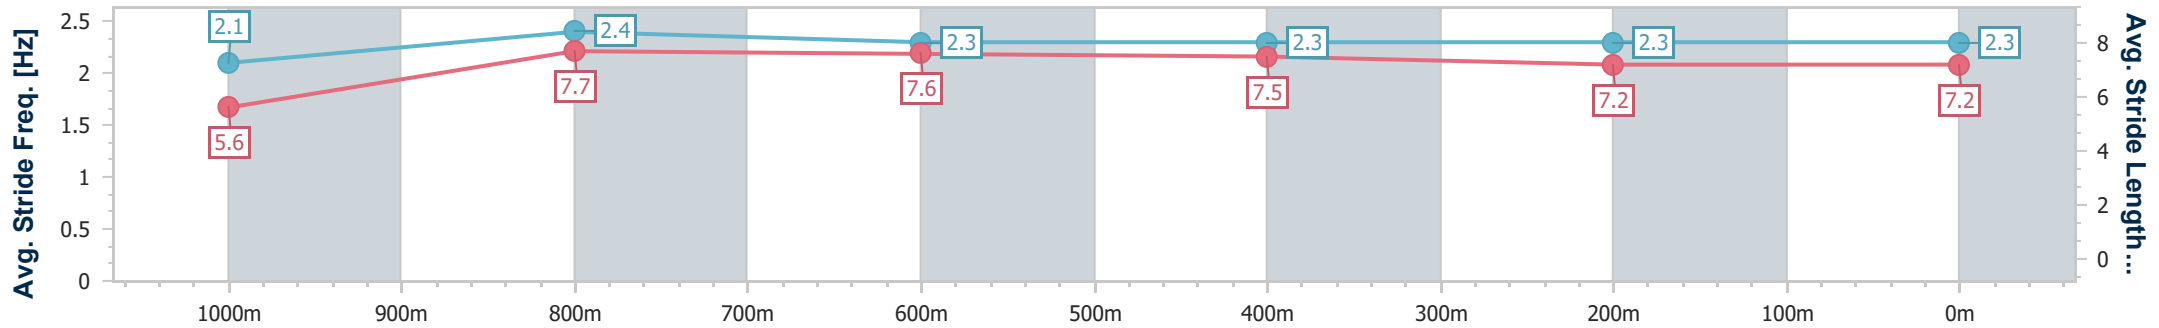

Ipswich QLD Professional

Race 5: GREAT NORTHERN Maiden Plate - 1100m

09 March 2024 - 13:43

Track Rating: Soft 5, Weather: Fine, Rail Position: +10m

Section	Overall	1000m	800m	600m	400m	200m
Section Times	1:06.52 [7] (0:08.31)	0:58.21 [2] (0:10.93)	0:47.28 [3] (0:11.26)	0:36.02 [5] (0:11.86)	0:24.16 [5] (0:12.05)	0:12.11 [7] (0:12.11)
Average Speed [km/h]	43.5	66.1	64.2	61.1	59.9	59.4
Top Speed [km/h]	65.1	67.1	66.4	63.0	61.3	61.0
Avg. Dist. to Rail [m]	8.1	2.7	0.8	0.7	1.8	2.6
Avg. Stride Freq. [Hz]	2.1	2.4	2.3	2.3	2.3	2.3
Avg. Stride Length [m]	5.6	7.7	7.6	7.5	7.2	7.2