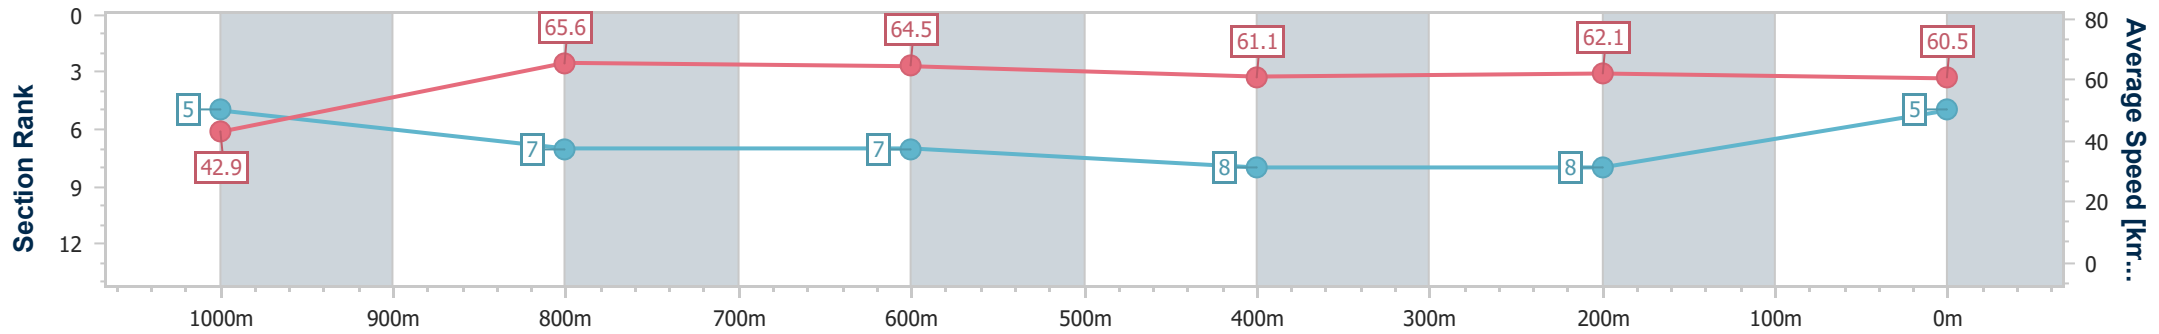

Ipswich QLD Professional

Race 5: GREAT NORTHERN Maiden Plate - 1100m

09 March 2024 - 13:43

Track Rating: Soft 5, Weather: Fine, Rail Position: +10m

Section	Overall	1000m	800m	600m	400m	200m
Section Times	1:06.28 [5] (0:08.46)	0:57.82 [5] (0:11.04)	0:46.78 [7] (0:11.26)	0:35.52 [7] (0:11.93)	0:23.59 [8] (0:11.72)	0:11.87 [8] (0:11.87)
Average Speed [km/h]	42.9	65.6	64.5	61.1	62.1	60.5
Top Speed [km/h]	66.5	67.3	65.8	63.9	63.0	62.8
Avg. Dist. to Rail [m]	7.7	4.0	2.4	2.6	3.9	3.8
Avg. Stride Freq. [Hz]	2.3	2.6	2.5	2.4	2.5	2.5
Avg. Stride Length [m]	5.0	7.1	7.2	7.0	7.0	6.8

- [] Ranking at each section and finish
- .-.- No data available at this section
- NA No data available

Horse/Jockey Name	King Of The Vibe
Final Rank	6
Fastest Section Time (Section)	0:08.16 (Overall)
Top Speed [km/h] (Section)	67.9 (1000m)
Race State	Finished