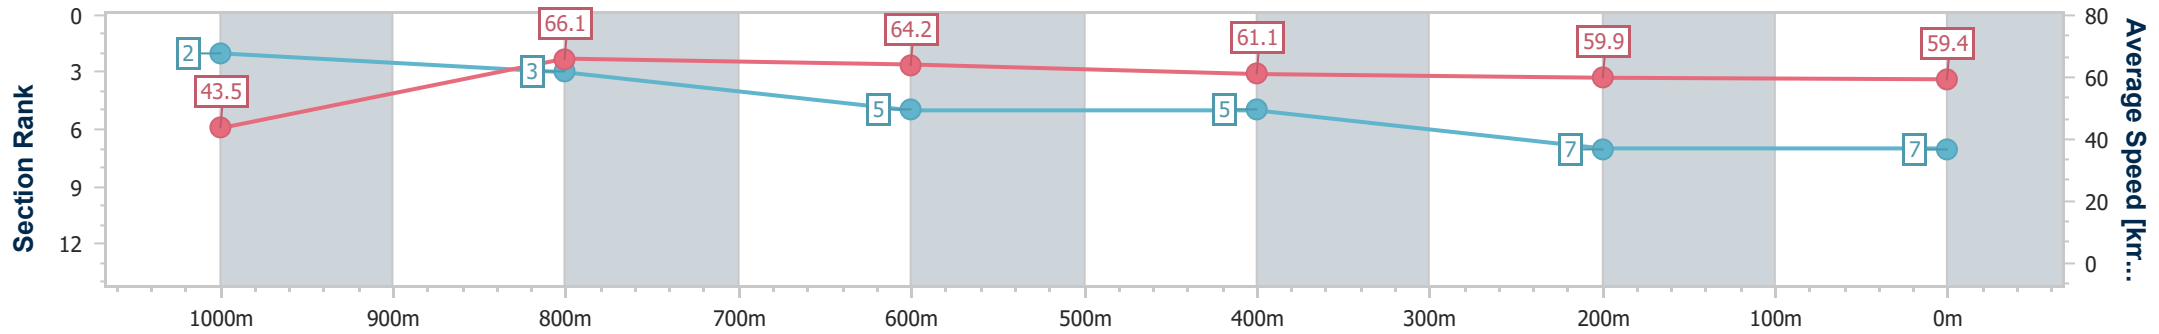

Ipswich QLD Professional

Race 5: GREAT NORTHERN Maiden Plate - 1100m

09 March 2024 - 13:43

Track Rating: Soft 5, Weather: Fine, Rail Position: +10m

Section	Overall	1000m	800m	600m	400m	200m
Section Times	1:06.52 [7] (0:08.31)	0:58.21 [2] (0:10.93)	0:47.28 [3] (0:11.26)	0:36.02 [5] (0:11.86)	0:24.16 [5] (0:12.05)	0:12.11 [7] (0:12.11)
Average Speed [km/h]	43.5	66.1	64.2	61.1	59.9	59.4
Top Speed [km/h]	65.1	67.1	66.4	63.0	61.3	61.0
Avg. Dist. to Rail [m]	8.1	2.7	0.8	0.7	1.8	2.6
Avg. Stride Freq. [Hz]	2.1	2.4	2.3	2.3	2.3	2.3
Avg. Stride Length [m]	5.6	7.7	7.6	7.5	7.2	7.2

- [] Ranking at each section and finish
- .-.- No data available at this section
- NA No data available

Horse/Jockey Name	Lorikeet
Final Rank	8
Fastest Section Time (Section)	0:08.52 (Overall)
Top Speed [km/h] (Section)	65.1 (1000m)
Race State	Finished