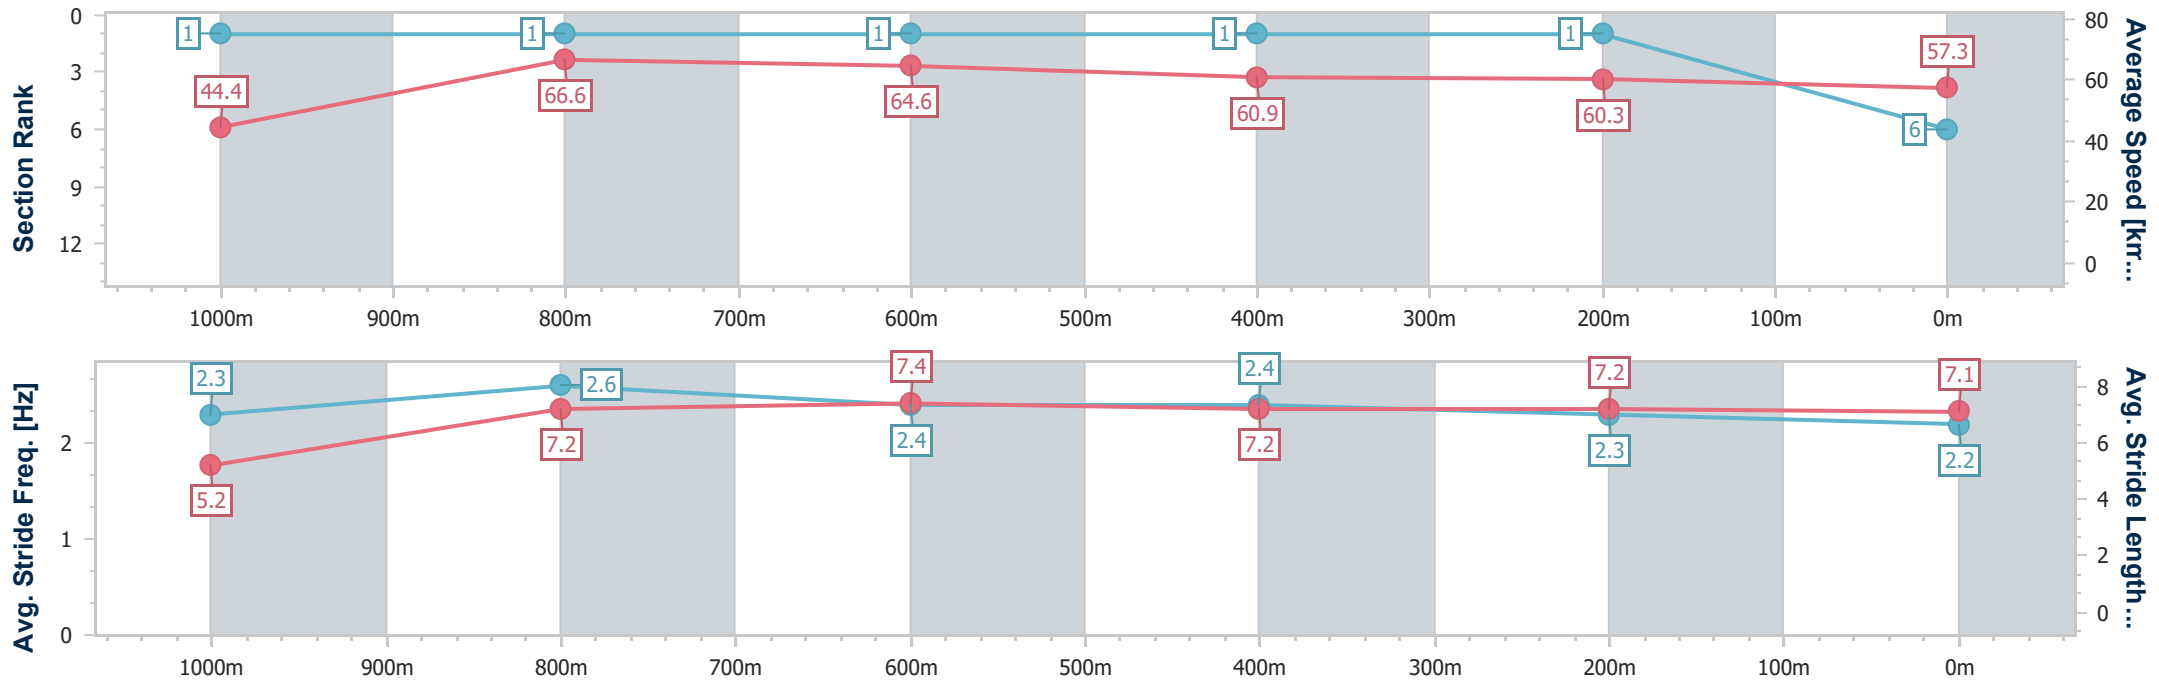

- [] Ranking at each section and finish
- .-.- No data available at this section
- NA No data available

Horse/Jockey Name	King Of The Vibe
Final Rank	6
Fastest Section Time (Section)	0:08.16 (Overall)
Top Speed [km/h] (Section)	67.9 (1000m)
Race State	Finished

Ipswich QLD Professional

Race 5: GREAT NORTHERN Maiden Plate - 1100m

09 March 2024 - 13:43

Track Rating: Soft 5, Weather: Fine, Rail Position: +10m

Section	Overall	1000m	800m	600m	400m	200m
Section Times	1:06.43 [6] (0:08.16)	0:58.27 [1] (0:10.85)	0:47.42 [1] (0:11.11)	0:36.31 [1] (0:11.79)	0:24.52 [1] (0:11.98)	0:12.54 [1] (0:12.54)
Average Speed [km/h]	44.4	66.6	64.6	60.9	60.3	57.3
Top Speed [km/h]	65.0	67.9	67.1	63.0	61.0	59.4
Avg. Dist. to Rail [m]	6.6	2.0	0.8	0.9	0.4	0.5
Avg. Stride Freq. [Hz]	2.3	2.6	2.4	2.4	2.3	2.2
Avg. Stride Length [m]	5.2	7.2	7.4	7.2	7.2	7.1