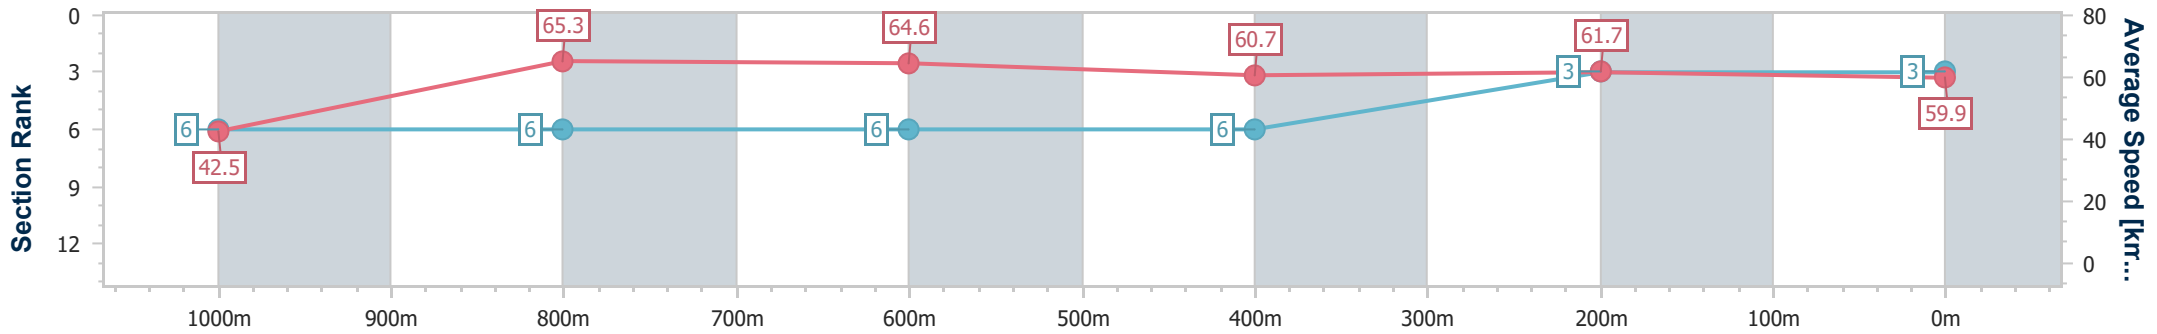

Ipswich QLD Professional

Race 5: GREAT NORTHERN Maiden Plate - 1100m

09 March 2024 - 13:43

Track Rating: Soft 5, Weather: Fine, Rail Position: +10m

Section	Overall	1000m	800m	600m	400m	200m
Section Times	1:06.04 [3] (0:08.47)	0:57.57 [6] (0:10.97)	0:46.60 [6] (0:11.09)	0:35.51 [6] (0:11.83)	0:23.68 [6] (0:11.64)	0:12.04 [3] (0:12.04)
Average Speed [km/h]	42.5	65.3	64.6	60.7	61.7	59.9
Top Speed [km/h]	64.5	66.5	66.0	62.6	63.0	61.9
Avg. Dist. to Rail [m]	1.6	1.3	1.5	1.2	0.8	2.0
Avg. Stride Freq. [Hz]	2.3	2.4	2.3	2.3	2.4	2.3
Avg. Stride Length [m]	5.0	7.5	7.7	7.4	7.3	7.1