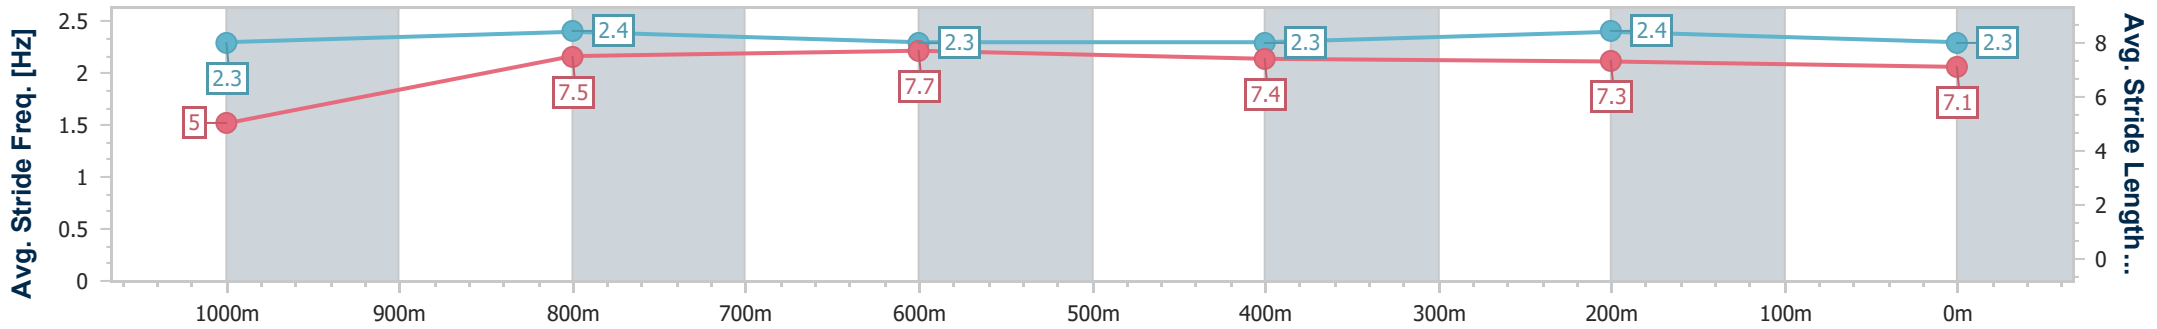

Ipswich QLD Professional

Race 5: GREAT NORTHERN Maiden Plate - 1100m

09 March 2024 - 13:43

Track Rating: Soft 5, Weather: Fine, Rail Position: +10m

Section	Overall	1000m	800m	600m	400m	200m
Section Times	1:06.04 [3] (0:08.47)	0:57.57 [6] (0:10.97)	0:46.60 [6] (0:11.09)	0:35.51 [6] (0:11.83)	0:23.68 [6] (0:11.64)	0:12.04 [3] (0:12.04)
Average Speed [km/h]	42.5	65.3	64.6	60.7	61.7	59.9
Top Speed [km/h]	64.5	66.5	66.0	62.6	63.0	61.9
Avg. Dist. to Rail [m]	1.6	1.3	1.5	1.2	0.8	2.0
Avg. Stride Freq. [Hz]	2.3	2.4	2.3	2.3	2.4	2.3
Avg. Stride Length [m]	5.0	7.5	7.7	7.4	7.3	7.1