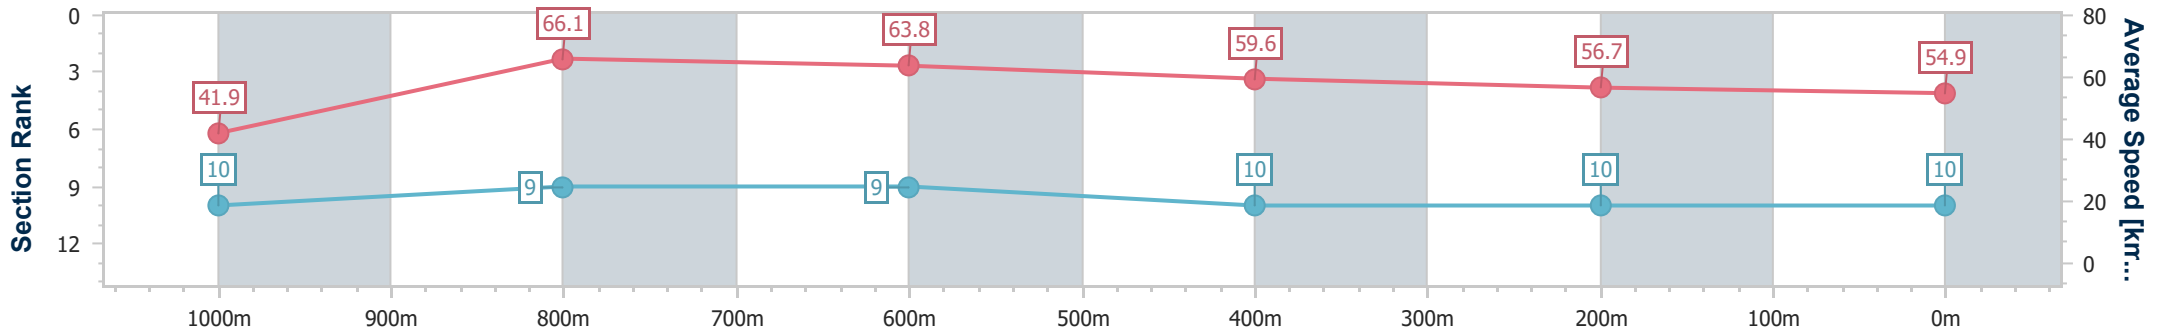

- [] Ranking at each section and finish
- .-.- No data available at this section
- NA No data available

Horse/Jockey Name	Luvyabunches
Final Rank	10
Fastest Section Time (Section)	0:08.63 (Overall)
Top Speed [km/h] (Section)	67.1 (1000m)
Race State	Finished

Ipswich QLD Professional

Race 5: GREAT NORTHERN Maiden Plate - 1100m

09 March 2024 - 13:43

Track Rating: Soft 5, Weather: Fine, Rail Position: +10m

Section	Overall	1000m	800m	600m	400m	200m
Section Times	1:08.61 [10] (0:08.63)	0:59.98 [10] (0:10.97)	0:49.01 [9] (0:11.23)	0:37.78 [9] (0:12.00)	0:25.78 [10] (0:12.62)	0:13.16 [10] (0:13.16)
Average Speed [km/h]	41.9	66.1	63.8	59.6	56.7	54.9
Top Speed [km/h]	64.0	67.1	65.5	63.8	57.7	55.6
Avg. Dist. to Rail [m]	5.0	1.7	0.7	1.6	1.3	1.6
Avg. Stride Freq. [Hz]	2.4	2.5	2.5	2.4	2.4	2.3
Avg. Stride Length [m]	4.8	7.3	7.2	7.0	6.6	6.6

- [] Ranking at each section and finish
- .-.- No data available at this section
- NA No data available