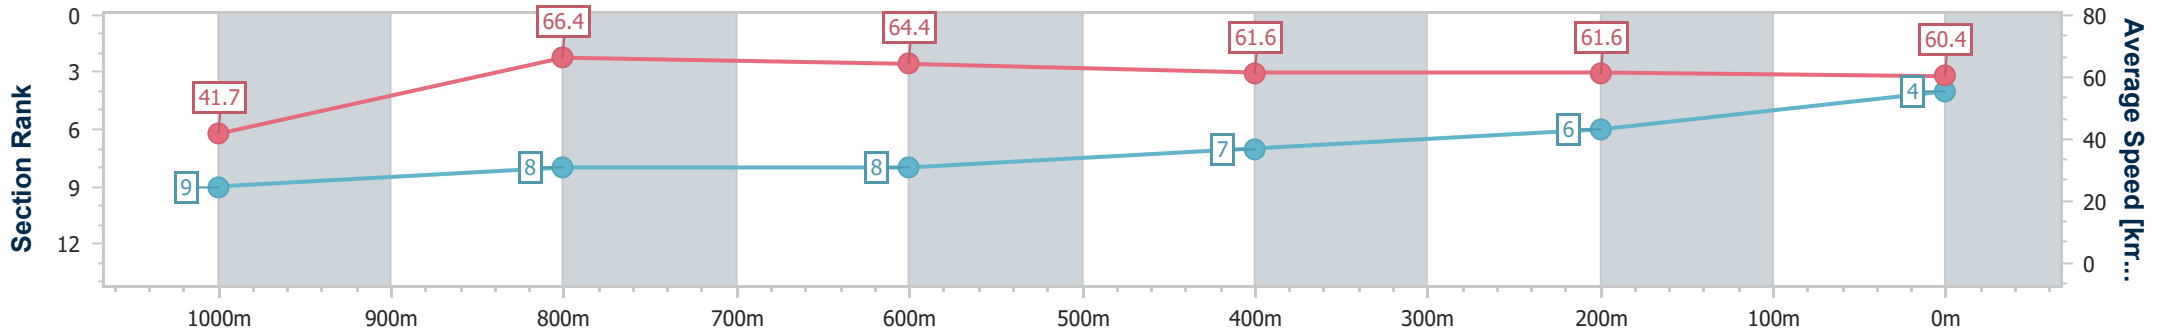

Ipswich QLD Professional

Race 5: GREAT NORTHERN Maiden Plate - 1100m

09 March 2024 - 13:43

Track Rating: Soft 5, Weather: Fine, Rail Position: +10m

Section	Overall	1000m	800m	600m	400m	200m
Section Times	1:06.19 [4] (0:08.62)	0:57.57 [9] (0:10.93)	0:46.64 [8] (0:11.21)	0:35.43 [8] (0:11.73)	0:23.70 [7] (0:11.79)	0:11.91 [6]
Average Speed [km/h]	41.7	66.4	64.4	61.6	61.6	60.4
Top Speed [km/h]	65.0	67.0	66.4	64.2	62.3	61.4
Avg. Dist. to Rail [m]	6.9	3.8	1.1	1.1	3.0	6.7
Avg. Stride Freq. [Hz]	2.2	2.5	2.4	2.3	2.4	2.4
Avg. Stride Length [m]	5.2	7.4	7.6	7.3	7.2	7.1