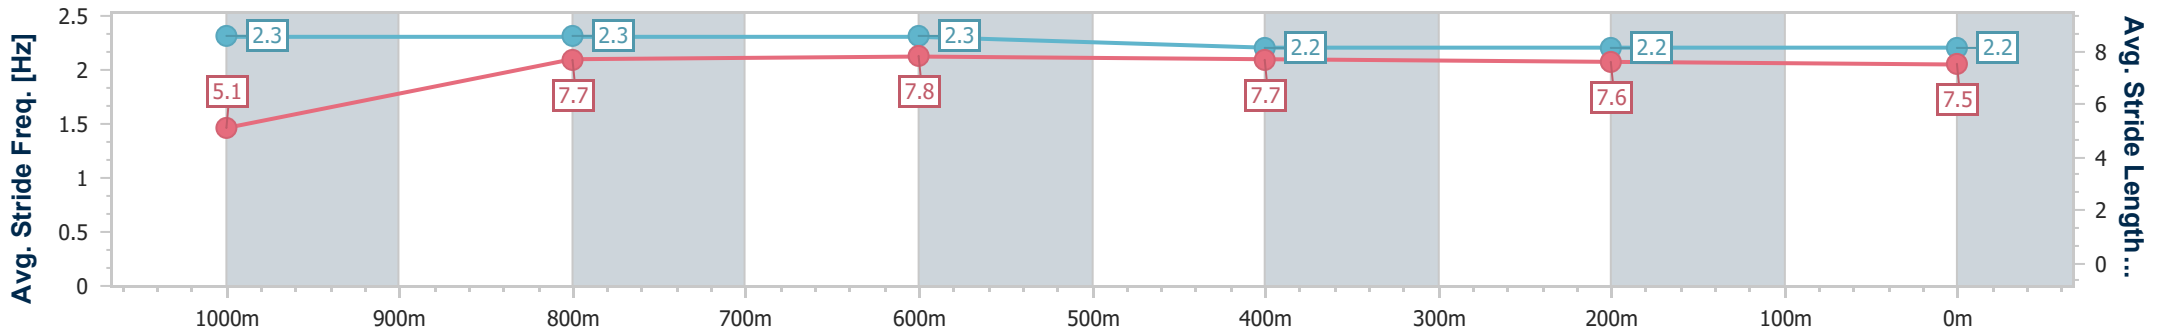

Ipswich QLD Professional

Race 5: GREAT NORTHERN Maiden Plate - 1100m

09 March 2024 - 13:43

Track Rating: Soft 5, Weather: Fine, Rail Position: +10m

Section	Overall	1000m	800m	600m	400m	200m
Section Times	1:06.59 [8] (0:08.52)	0:58.07 [7] (0:11.29)	0:46.78 [10] (0:11.25)	0:35.53 [10] (0:11.67)	0:23.86 [9] (0:11.96)	0:11.90 [9]
Average Speed [km/h]	42.6	64.0	64.3	61.8	60.6	60.3
Top Speed [km/h]	63.8	65.1	65.0	64.1	61.3	61.4
Avg. Dist. to Rail [m]	9.2	2.7	1.1	0.8	0.5	0.6
Avg. Stride Freq. [Hz]	2.3	2.3	2.3	2.2	2.2	2.2
Avg. Stride Length [m]	5.1	7.7	7.8	7.7	7.6	7.5

- [] Ranking at each section and finish
- .-.- No data available at this section
- NA No data available

Horse/Jockey Name	Exceed To Ambition
Final Rank	9
Fastest Section Time (Section)	0:08.36 (Overall)
Top Speed [km/h] (Section)	68.7 (1000m)
Race State	Finished