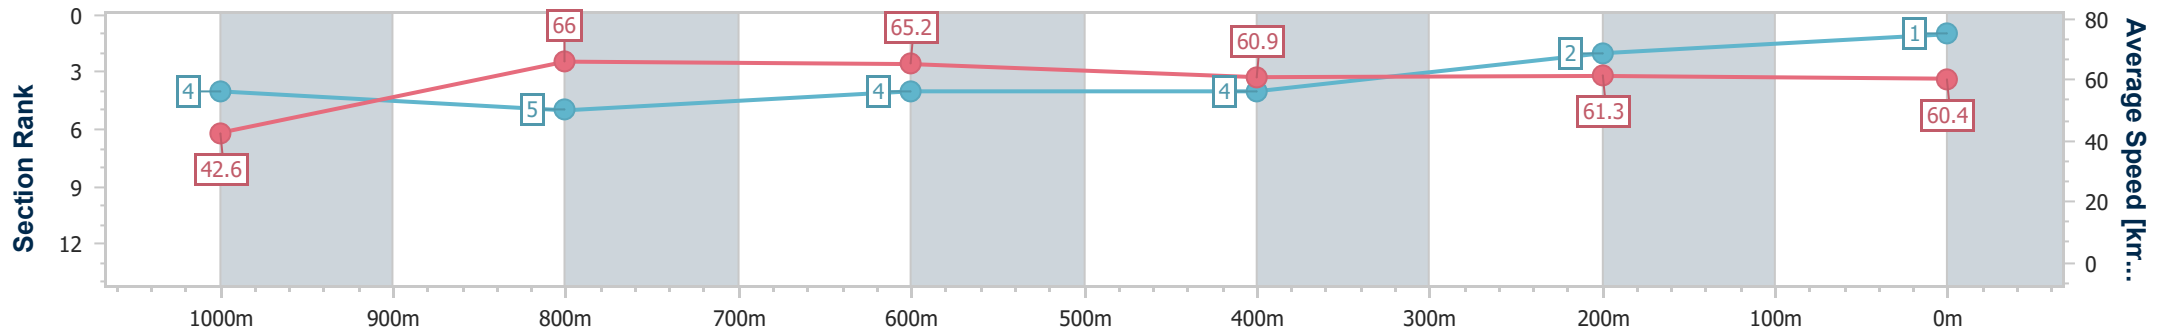

Ipswich QLD Professional

Race 5: GREAT NORTHERN Maiden Plate - 1100m

09 March 2024 - 13:43

Track Rating: Soft 5, Weather: Fine, Rail Position: +10m

Section	Overall	1000m	800m	600m	400m	200m
Section Times	1:05.97 [1] (0:08.44)	0:57.53 [4] (0:10.95)	0:46.58 [5] (0:11.07)	0:35.51 [4] (0:11.81)	0:23.70 [4] (0:11.73)	0:11.97 [2] (0:11.97)
Average Speed [km/h]	42.6	66.0	65.2	60.9	61.3	60.4
Top Speed [km/h]	63.8	67.5	65.6	63.6	63.7	62.9
Avg. Dist. to Rail [m]	3.0	1.5	0.5	0.3	1.3	3.0
Avg. Stride Freq. [Hz]	2.1	2.4	2.4	2.3	2.3	2.3
Avg. Stride Length [m]	5.3	7.6	7.7	7.4	7.3	7.3