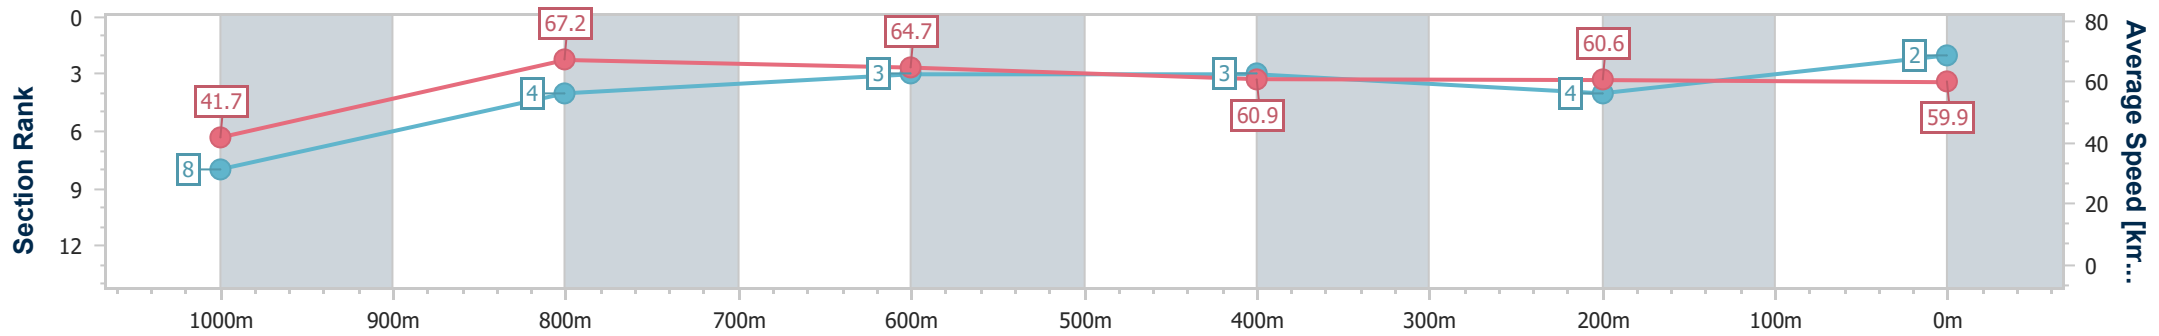

Ipswich QLD Professional

Race 5: GREAT NORTHERN Maiden Plate - 1100m

09 March 2024 - 13:43

Track Rating: Soft 5, Weather: Fine, Rail Position: +10m

Section	Overall	1000m	800m	600m	400m	200m
Section Times	1:06.01 [2] (0:08.60)	0:57.41 [8] (0:10.75)	0:46.66 [4] (0:11.06)	0:35.60 [3] (0:11.74)	0:23.86 [3] (0:11.87)	0:11.99 [4]
Average Speed [km/h]	41.7	67.2	64.7	60.9	60.6	59.9
Top Speed [km/h]	67.2	67.8	66.8	63.1	61.3	61.0
Avg. Dist. to Rail [m]	5.7	1.7	1.7	1.9	1.2	0.5
Avg. Stride Freq. [Hz]	2.2	2.5	2.4	2.4	2.4	2.4
Avg. Stride Length [m]	5.1	7.5	7.4	7.2	7.0	7.0