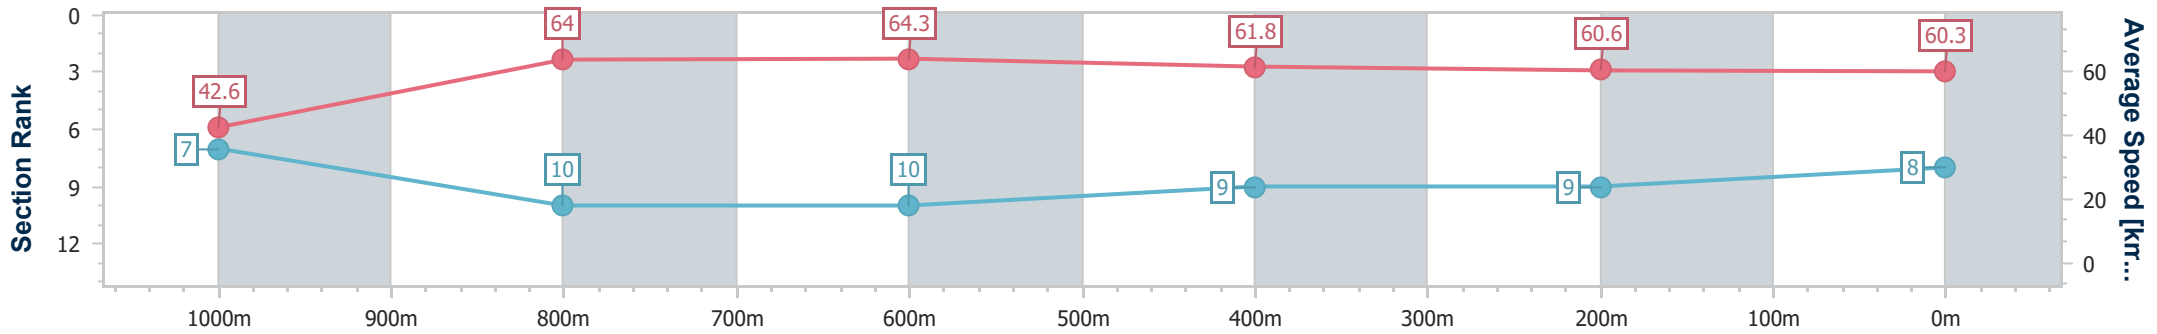

Ipswich QLD Professional

Race 5: GREAT NORTHERN Maiden Plate - 1100m

09 March 2024 - 13:43

Track Rating: Soft 5, Weather: Fine, Rail Position: +10m

Section	Overall	1000m	800m	600m	400m	200m
Section Times	1:06.59 [8] (0:08.52)	0:58.07 [7] (0:11.29)	0:46.78 [10] (0:11.25)	0:35.53 [10] (0:11.67)	0:23.86 [9] (0:11.96)	0:11.90 [9]
Average Speed [km/h]	42.6	64.0	64.3	61.8	60.6	60.3
Top Speed [km/h]	63.8	65.1	65.0	64.1	61.3	61.4
Avg. Dist. to Rail [m]	9.2	2.7	1.1	0.8	0.5	0.6
Avg. Stride Freq. [Hz]	2.3	2.3	2.3	2.2	2.2	2.2
Avg. Stride Length [m]	5.1	7.7	7.8	7.7	7.6	7.5

- [] Ranking at each section and finish
- .-.- No data available at this section
- NA No data available

Horse/Jockey Name	Exceed To Ambition
Final Rank	9
Fastest Section Time (Section)	0:08.36 (Overall)
Top Speed [km/h] (Section)	68.7 (1000m)
Race State	Finished