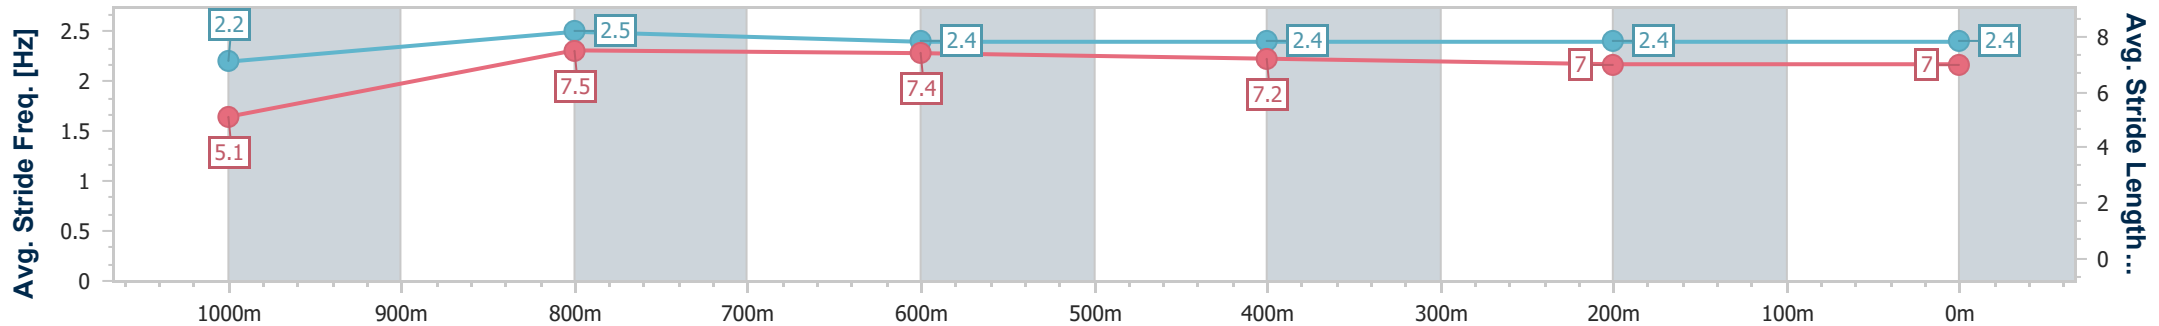

Ipswich QLD Professional

Race 5: GREAT NORTHERN Maiden Plate - 1100m

09 March 2024 - 13:43

Track Rating: Soft 5, Weather: Fine, Rail Position: +10m

Section	Overall	1000m	800m	600m	400m	200m
Section Times	1:06.01 [2] (0:08.60)	0:57.41 [8] (0:10.75)	0:46.66 [4] (0:11.06)	0:35.60 [3] (0:11.74)	0:23.86 [3] (0:11.87)	0:11.99 [4]
Average Speed [km/h]	41.7	67.2	64.7	60.9	60.6	59.9
Top Speed [km/h]	67.2	67.8	66.8	63.1	61.3	61.0
Avg. Dist. to Rail [m]	5.7	1.7	1.7	1.9	1.2	0.5
Avg. Stride Freq. [Hz]	2.2	2.5	2.4	2.4	2.4	2.4
Avg. Stride Length [m]	5.1	7.5	7.4	7.2	7.0	7.0