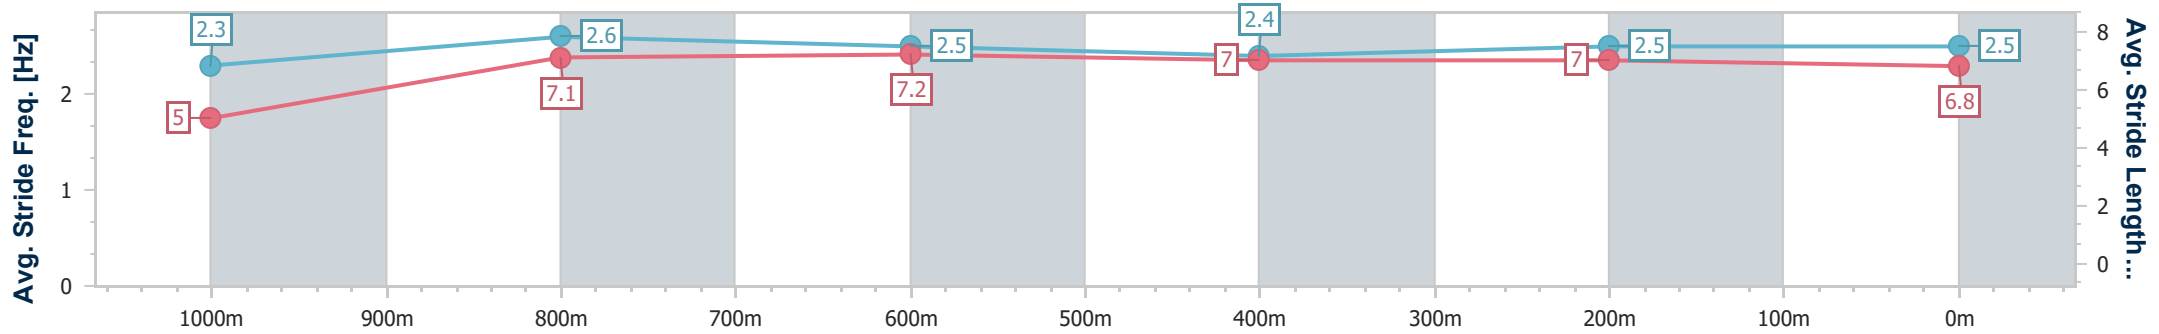

Ipswich QLD Professional

Race 5: GREAT NORTHERN Maiden Plate - 1100m

09 March 2024 - 13:43

Track Rating: Soft 5, Weather: Fine, Rail Position: +10m

Section	Overall	1000m	800m	600m	400m	200m
Section Times	1:06.28 [5] (0:08.46)	0:57.82 [5] (0:11.04)	0:46.78 [7] (0:11.26)	0:35.52 [7] (0:11.93)	0:23.59 [8] (0:11.72)	0:11.87 [8] (0:11.87)
Average Speed [km/h]	42.9	65.6	64.5	61.1	62.1	60.5
Top Speed [km/h]	66.5	67.3	65.8	63.9	63.0	62.8
Avg. Dist. to Rail [m]	7.7	4.0	2.4	2.6	3.9	3.8
Avg. Stride Freq. [Hz]	2.3	2.6	2.5	2.4	2.5	2.5
Avg. Stride Length [m]	5.0	7.1	7.2	7.0	7.0	6.8