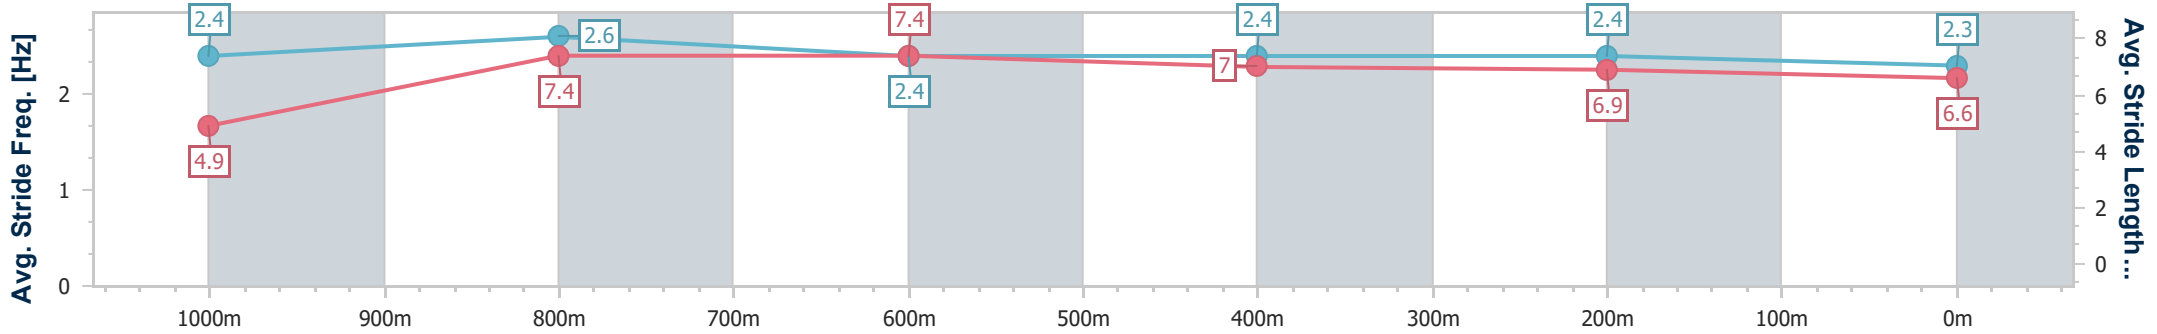

- [] Ranking at each section and finish
- .-.- No data available at this section
- NA No data available

Horse/Jockey Name	Exceed To Ambition
Final Rank	9
Fastest Section Time (Section)	0:08.36 (Overall)
Top Speed [km/h] (Section)	68.7 (1000m)
Race State	Finished

Ipswich QLD Professional

Race 5: GREAT NORTHERN Maiden Plate - 1100m

09 March 2024 - 13:43

Track Rating: Soft 5, Weather: Fine, Rail Position: +10m

Section	Overall	1000m	800m	600m	400m	200m
Section Times	1:07.41 [9] (0:08.36)	0:59.05 [3] (0:10.75)	0:48.30 [2] (0:11.19)	0:37.11 [2] (0:11.81)	0:25.30 [2] (0:12.12)	0:13.18 [5] (0:13.18)
Average Speed [km/h]	43.3	67.4	64.7	61.1	59.8	54.7
Top Speed [km/h]	66.8	68.7	66.4	63.4	61.1	59.0
Avg. Dist. to Rail [m]	10.6	4.2	1.0	0.4	2.1	4.2
Avg. Stride Freq. [Hz]	2.4	2.6	2.4	2.4	2.4	2.3
Avg. Stride Length [m]	4.9	7.4	7.4	7.0	6.9	6.6

- [] Ranking at each section and finish
- .-.- No data available at this section
- NA No data available

Horse/Jockey Name	Luvyabunches
Final Rank	10
Fastest Section Time (Section)	0:08.63 (Overall)
Top Speed [km/h] (Section)	67.1 (1000m)
Race State	Finished