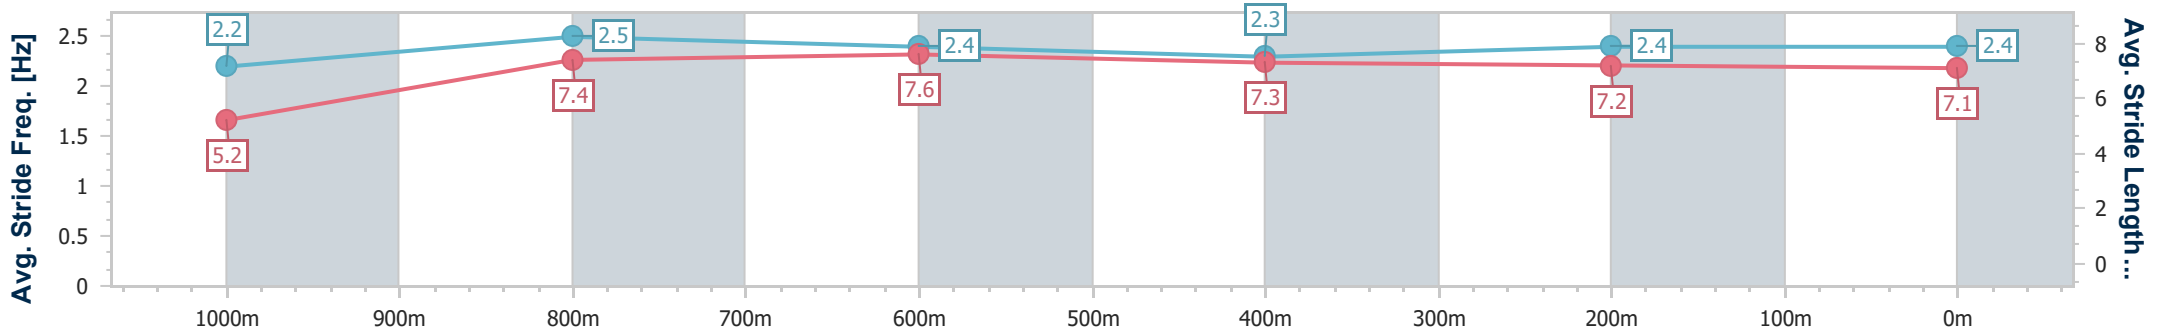

Ipswich QLD Professional

Race 5: GREAT NORTHERN Maiden Plate - 1100m

09 March 2024 - 13:43

Track Rating: Soft 5, Weather: Fine, Rail Position: +10m

Section	Overall	1000m	800m	600m	400m	200m
Section Times	1:06.19 [4] (0:08.62)	0:57.57 [9] (0:10.93)	0:46.64 [8] (0:11.21)	0:35.43 [8] (0:11.73)	0:23.70 [7] (0:11.79)	0:11.91 [6]
Average Speed [km/h]	41.7	66.4	64.4	61.6	61.6	60.4
Top Speed [km/h]	65.0	67.0	66.4	64.2	62.3	61.4
Avg. Dist. to Rail [m]	6.9	3.8	1.1	1.1	3.0	6.7
Avg. Stride Freq. [Hz]	2.2	2.5	2.4	2.3	2.4	2.4
Avg. Stride Length [m]	5.2	7.4	7.6	7.3	7.2	7.1