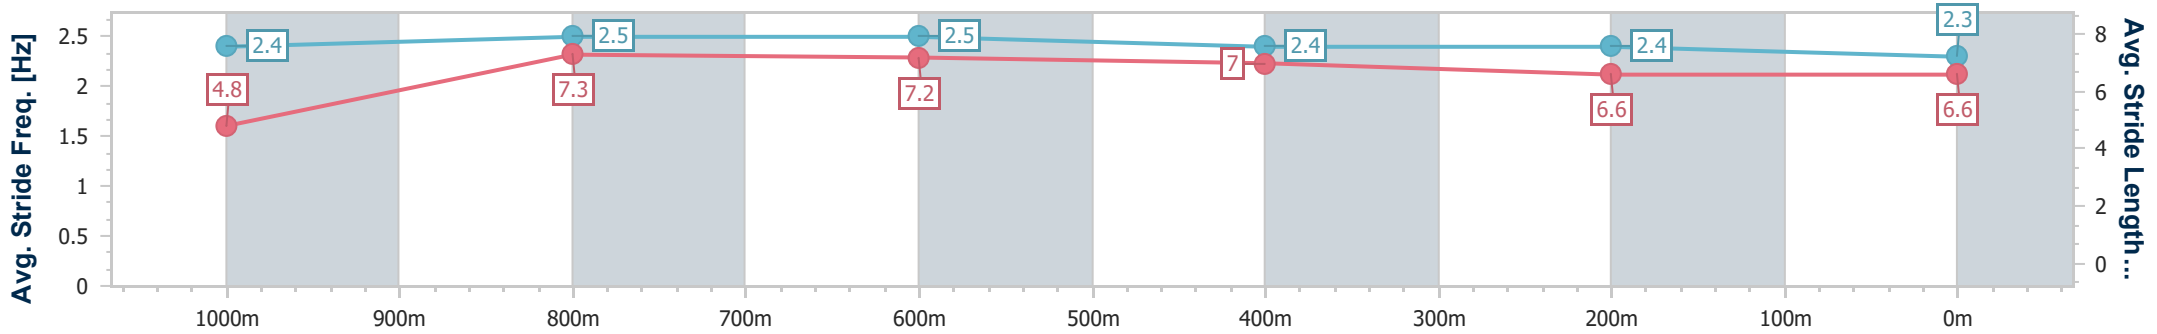

- [] Ranking at each section and finish
- .-.- No data available at this section
- NA No data available

Horse/Jockey Name	Luvyabunches
Final Rank	10
Fastest Section Time (Section)	0:08.63 (Overall)
Top Speed [km/h] (Section)	67.1 (1000m)
Race State	Finished

Ipswich QLD Professional

Race 5: GREAT NORTHERN Maiden Plate - 1100m

09 March 2024 - 13:43

Track Rating: Soft 5, Weather: Fine, Rail Position: +10m

Section	Overall	1000m	800m	600m	400m	200m
Section Times	1:08.61 [10] (0:08.63)	0:59.98 [10] (0:10.97)	0:49.01 [9] (0:11.23)	0:37.78 [9] (0:12.00)	0:25.78 [10] (0:12.62)	0:13.16 [10] (0:13.16)
Average Speed [km/h]	41.9	66.1	63.8	59.6	56.7	54.9
Top Speed [km/h]	64.0	67.1	65.5	63.8	57.7	55.6
Avg. Dist. to Rail [m]	5.0	1.7	0.7	1.6	1.3	1.6
Avg. Stride Freq. [Hz]	2.4	2.5	2.5	2.4	2.4	2.3
Avg. Stride Length [m]	4.8	7.3	7.2	7.0	6.6	6.6

- [] Ranking at each section and finish
- .-.- No data available at this section
- NA No data available