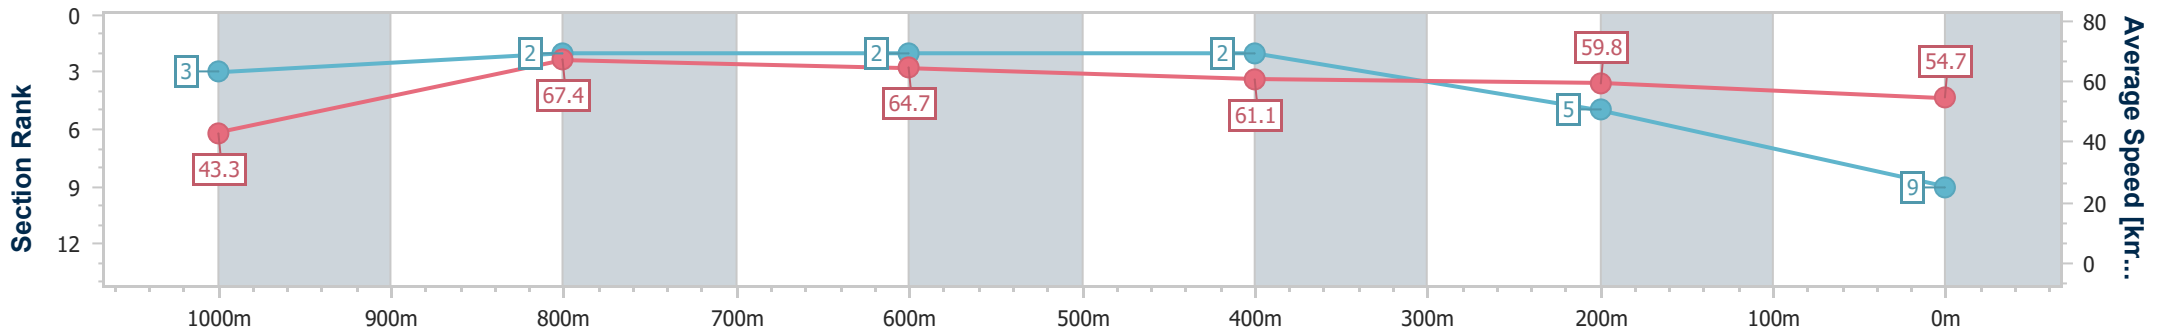

- [] Ranking at each section and finish
- .-.- No data available at this section
- NA No data available

Horse/Jockey Name	Exceed To Ambition
Final Rank	9
Fastest Section Time (Section)	0:08.36 (Overall)
Top Speed [km/h] (Section)	68.7 (1000m)
Race State	Finished

Ipswich QLD Professional

Race 5: GREAT NORTHERN Maiden Plate - 1100m

09 March 2024 - 13:43

Track Rating: Soft 5, Weather: Fine, Rail Position: +10m

Section	Overall	1000m	800m	600m	400m	200m
Section Times	1:07.41 [9] (0:08.36)	0:59.05 [3] (0:10.75)	0:48.30 [2] (0:11.19)	0:37.11 [2] (0:11.81)	0:25.30 [2] (0:12.12)	0:13.18 [5] (0:13.18)
Average Speed [km/h]	43.3	67.4	64.7	61.1	59.8	54.7
Top Speed [km/h]	66.8	68.7	66.4	63.4	61.1	59.0
Avg. Dist. to Rail [m]	10.6	4.2	1.0	0.4	2.1	4.2
Avg. Stride Freq. [Hz]	2.4	2.6	2.4	2.4	2.4	2.3
Avg. Stride Length [m]	4.9	7.4	7.4	7.0	6.9	6.6

- [] Ranking at each section and finish
- .-.- No data available at this section
- NA No data available

Horse/Jockey Name	Luvyabunches
Final Rank	10
Fastest Section Time (Section)	0:08.63 (Overall)
Top Speed [km/h] (Section)	67.1 (1000m)
Race State	Finished