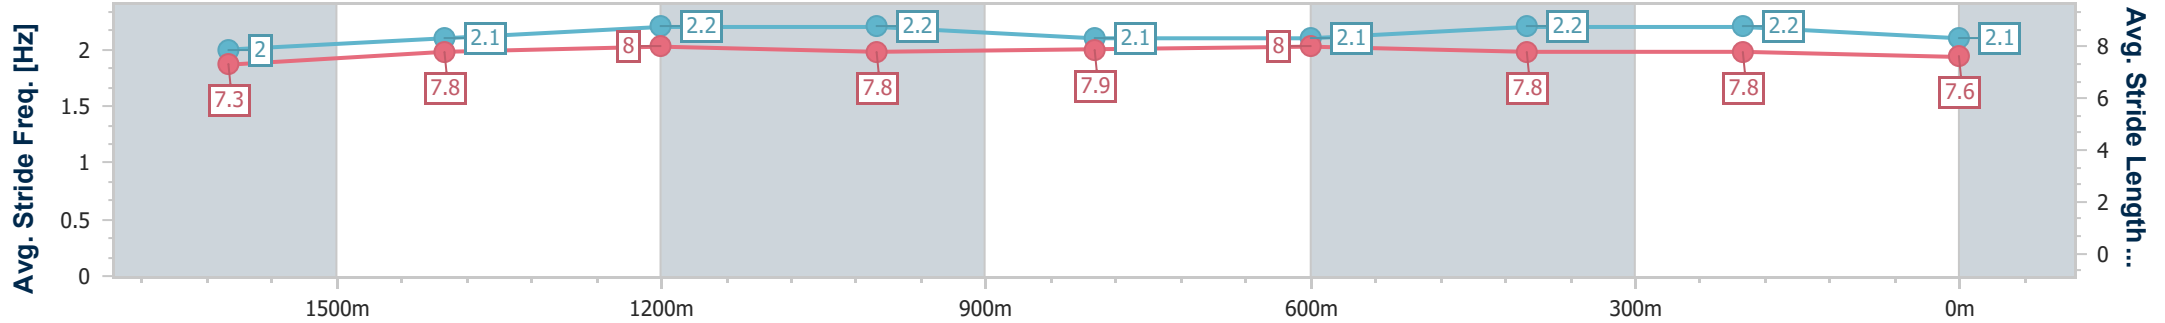

Horse/Jockey Name	Beckford
Final Rank	12
Fastest Section Time (Section)	0:11.56 (1200m)
Top Speed [km/h] (Section)	63.4 (1400m)
Race State	Finished

Aquis Park Gold Coast QLD Professional
Race 3: ARCHER PARK RACING BLUE & WHITE STARS
BENCHMARK 78 Handicap - 1800m

09 March 2024 - 12:48

Track Rating: Good 4, Weather: , Rail Position: True

Section	Overall	1600m	1400m	1200m	1000m	800m	600m	400m	200m
Section Times	1:49.72 [12] (0:14.70)	1:35.02 [10] (0:12.18)	1:22.84 [11] (0:11.57)	1:11.27 [11] (0:11.56)	0:59.71 [12] (0:11.94)	0:47.77 [12] (0:11.74)	0:36.03 [12] (0:11.90)	0:24.13 [13] (0:11.97)	0:12.16 [14] (0:12.16)
Average Speed [km/h]	49.0	59.9	62.4	62.3	61.1	61.9	61.2	60.3	59.1
Top Speed [km/h]	60.3	61.7	63.4	63.2	62.3	62.4	61.8	61.0	60.7
Avg. Dist. to Rail [m]	5.4	2.3	2.9	3.0	2.1	2.5	2.1	4.3	5.7
Avg. Stride Freq. [Hz]	2.0	2.1	2.2	2.2	2.1	2.1	2.2	2.2	2.1
Avg. Stride Length [m]	7.3	7.8	8.0	7.8	7.9	8.0	7.8	7.8	7.6

- [ ] Ranking at each section and finish
- -.-.- No data available at this section
- NA No data available