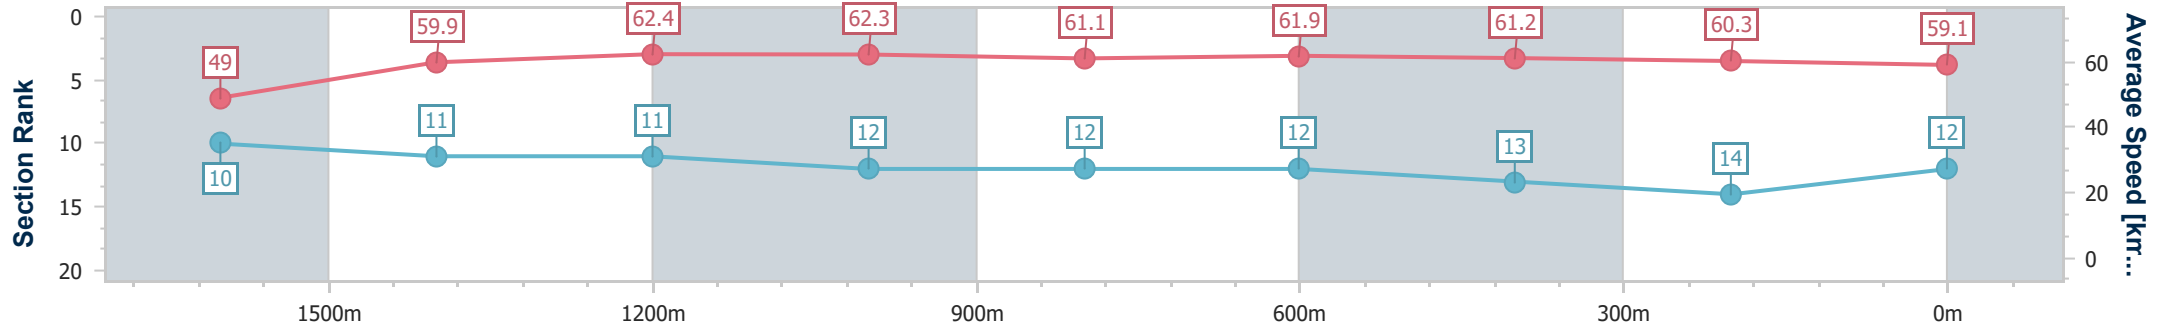

Horse/Jockey Name	Beckford
Final Rank	12
Fastest Section Time (Section)	0:11.56 (1200m)
Top Speed [km/h] (Section)	63.4 (1400m)
Race State	Finished

Aquis Park Gold Coast QLD Professional
Race 3: ARCHER PARK RACING BLUE & WHITE STARS
BENCHMARK 78 Handicap - 1800m

09 March 2024 - 12:48

Track Rating: Good 4, Weather: , Rail Position: True

Section	Overall	1600m	1400m	1200m	1000m	800m	600m	400m	200m
Section Times	1:49.72 [12] (0:14.70)	1:35.02 [10] (0:12.18)	1:22.84 [11] (0:11.57)	1:11.27 [11] (0:11.56)	0:59.71 [12] (0:11.94)	0:47.77 [12] (0:11.74)	0:36.03 [12] (0:11.90)	0:24.13 [13] (0:11.97)	0:12.16 [14] (0:12.16)
Average Speed [km/h]	49.0	59.9	62.4	62.3	61.1	61.9	61.2	60.3	59.1
Top Speed [km/h]	60.3	61.7	63.4	63.2	62.3	62.4	61.8	61.0	60.7
Avg. Dist. to Rail [m]	5.4	2.3	2.9	3.0	2.1	2.5	2.1	4.3	5.7
Avg. Stride Freq. [Hz]	2.0	2.1	2.2	2.2	2.1	2.1	2.2	2.2	2.1
Avg. Stride Length [m]	7.3	7.8	8.0	7.8	7.9	8.0	7.8	7.8	7.6

- [ ] Ranking at each section and finish
- -.-.- No data available at this section
- NA No data available