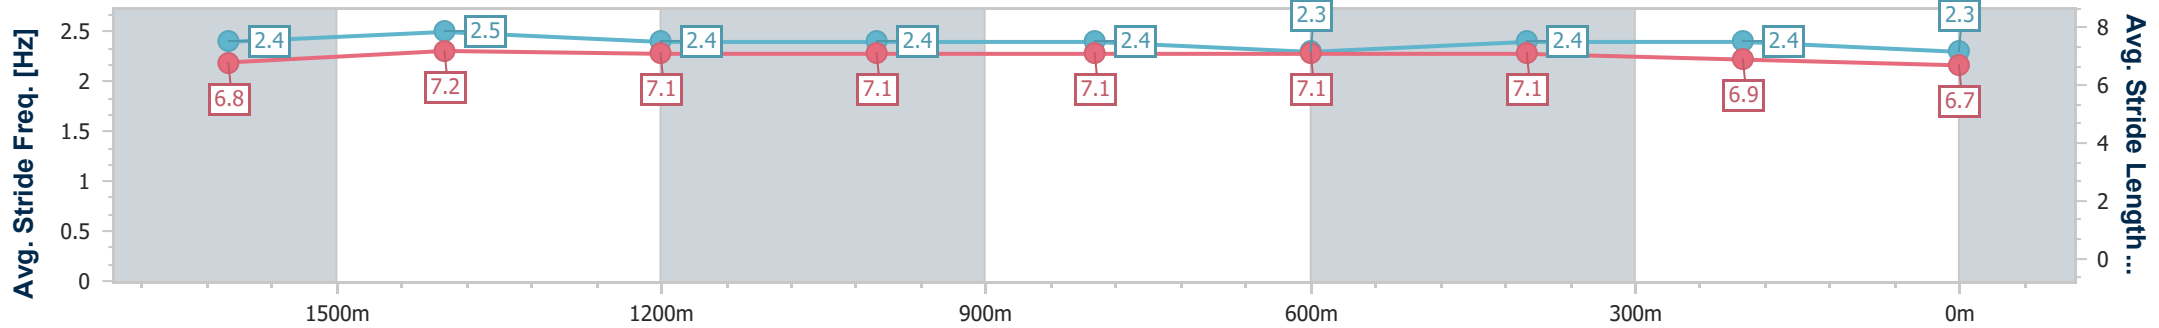

Horse/Jockey Name	Avenue Of Stars
Final Rank	6
Fastest Section Time (Section)	0:11.27 (1600m)
Top Speed [km/h] (Section)	66.5 (1600m)
Race State	Finished

Aquis Park Gold Coast QLD Professional
Race 3: ARCHER PARK RACING BLUE & WHITE STARS
BENCHMARK 78 Handicap - 1800m

09 March 2024 - 12:48

Track Rating: Good 4, Weather: , Rail Position: True

Section	Overall	1600m	1400m	1200m	1000m	800m	600m	400m	200m				
Section Times	1:49.18 [6] (0:13.67)	1:35.51 [1] (0:11.27)	1:24.24 [1] (0:11.53)	1:12.71 [1] (0:11.84)	1:00.87 [1] (0:12.00)	0:48.87 [1] (0:12.09)	0:36.78 [1] (0:11.89)	0:24.89 [1] (0:12.15)	0:12.74 [2] (0:12.74)				
Average Speed [km/h]	52.7	64.8	62.3	60.9	60.1	59.6	60.3	59.3	56.5				
Top Speed [km/h]	66.4	66.5	63.0	61.7	60.8	60.0	60.8	59.9	58.1				
Avg. Dist. to Rail [m]	8.9	2.5	0.6	0.5	0.5	0.4	0.8	0.3	0.4				
Avg. Stride Freq. [Hz]	2.4	2.5	2.4	2.4	2.4	2.3	2.4	2.4	2.3				
Avg. Stride Length [m]	6.8	7.2	7.1	7.1	7.1	7.1	7.1	6.9	6.7				

- [ ] Ranking at each section and finish
- -.-.- No data available at this section
- NA No data available