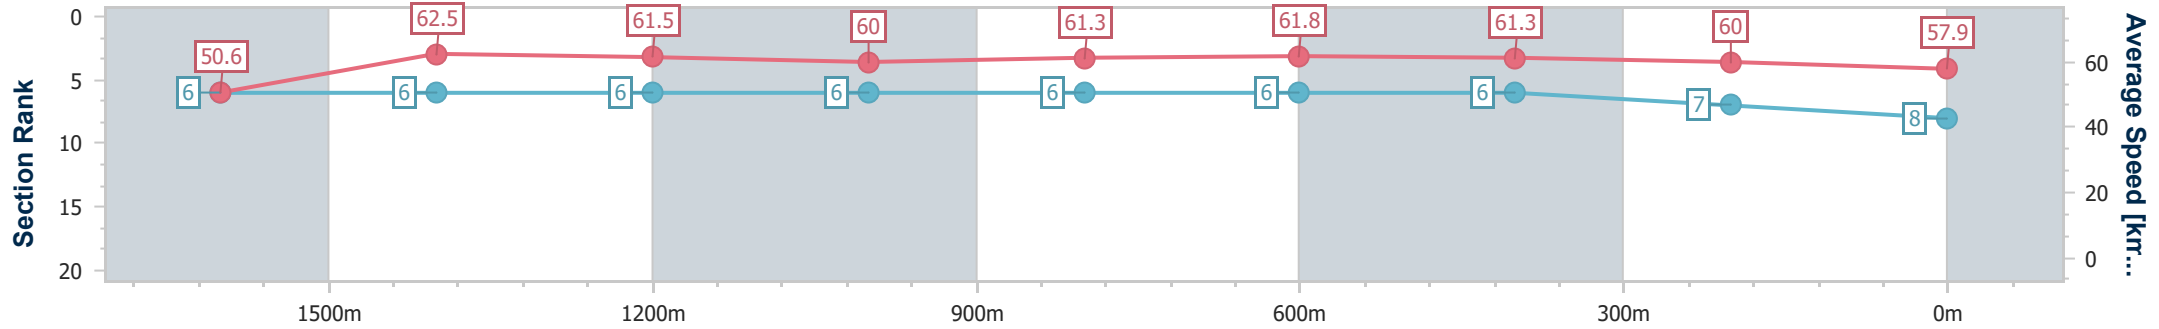

Horse/Jockey Name	Heleva Deel
Final Rank	8
Fastest Section Time (Section)	0:11.60 (1600m)
Top Speed [km/h] (Section)	63.5 (Overall)
Race State	Finished

Aquis Park Gold Coast QLD Professional
Race 3: ARCHER PARK RACING BLUE & WHITE STARS
BENCHMARK 78 Handicap - 1800m

09 March 2024 - 12:48

Track Rating: Good 4, Weather: , Rail Position: True

Section	Overall	1600m	1400m	1200m	1000m	800m	600m	400m	200m
Section Times	1:49.42 [8] (0:14.22)	1:35.20 [6] (0:11.60)	1:23.60 [6] (0:11.74)	1:11.86 [6] (0:11.97)	0:59.89 [6] (0:11.83)	0:48.06 [6] (0:11.74)	0:36.32 [6] (0:11.81)	0:24.51 [6] (0:12.03)	0:12.48 [7] (0:12.48)
Average Speed [km/h]	50.6	62.5	61.5	60.0	61.3	61.8	61.3	60.0	57.9
Top Speed [km/h]	63.5	63.5	62.4	61.8	63.0	62.8	63.0	62.2	58.8
Avg. Dist. to Rail [m]	1.8	1.5	1.0	1.0	1.0	1.7	1.3	5.1	8.0
Avg. Stride Freq. [Hz]	2.4	2.4	2.4	2.4	2.4	2.4	2.4	2.4	2.4
Avg. Stride Length [m]	6.4	7.2	7.2	7.1	7.2	7.3	7.2	6.9	6.7

- [ ] Ranking at each section and finish
- -.-.- No data available at this section
- NA No data available