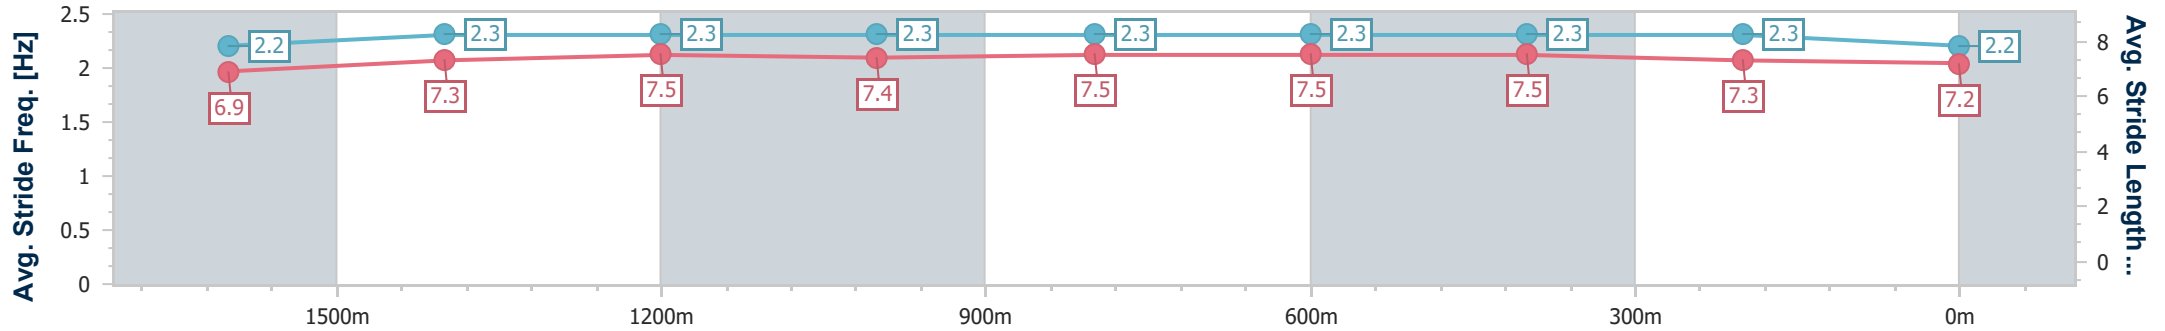

Horse/Jockey Name	O'miss Behaving
Final Rank	13
Fastest Section Time (Section)	0:11.64 (800m)
Top Speed [km/h] (Section)	64.0 (1400m)
Race State	Finished

Aquis Park Gold Coast QLD Professional
Race 3: ARCHER PARK RACING BLUE & WHITE STARS
BENCHMARK 78 Handicap - 1800m

09 March 2024 - 12:48

Track Rating: Good 4, Weather: , Rail Position: True

Section	Overall	1600m	1400m	1200m	1000m	800m	600m	400m	200m
Section Times	1:49.89 [13] (0:14.39)	1:35.50 [7] (0:11.82)	1:23.68 [7] (0:11.69)	1:11.99 [8] (0:11.82)	1:00.17 [8] (0:11.86)	0:48.31 [8] (0:11.64)	0:36.67 [9] (0:11.83)	0:24.84 [9] (0:12.08)	0:12.76 [10] (0:12.76)
Average Speed [km/h]	50.2	61.7	62.0	61.0	61.2	62.2	61.5	59.9	56.3
Top Speed [km/h]	62.1	62.9	64.0	63.9	63.1	63.8	62.4	60.6	58.1
Avg. Dist. to Rail [m]	6.0	2.9	3.3	2.9	1.9	1.4	1.7	3.7	4.8
Avg. Stride Freq. [Hz]	2.2	2.3	2.3	2.3	2.3	2.3	2.3	2.3	2.2
Avg. Stride Length [m]	6.9	7.3	7.5	7.4	7.5	7.5	7.5	7.3	7.2

- [ ] Ranking at each section and finish
- -.-.- No data available at this section
- NA No data available