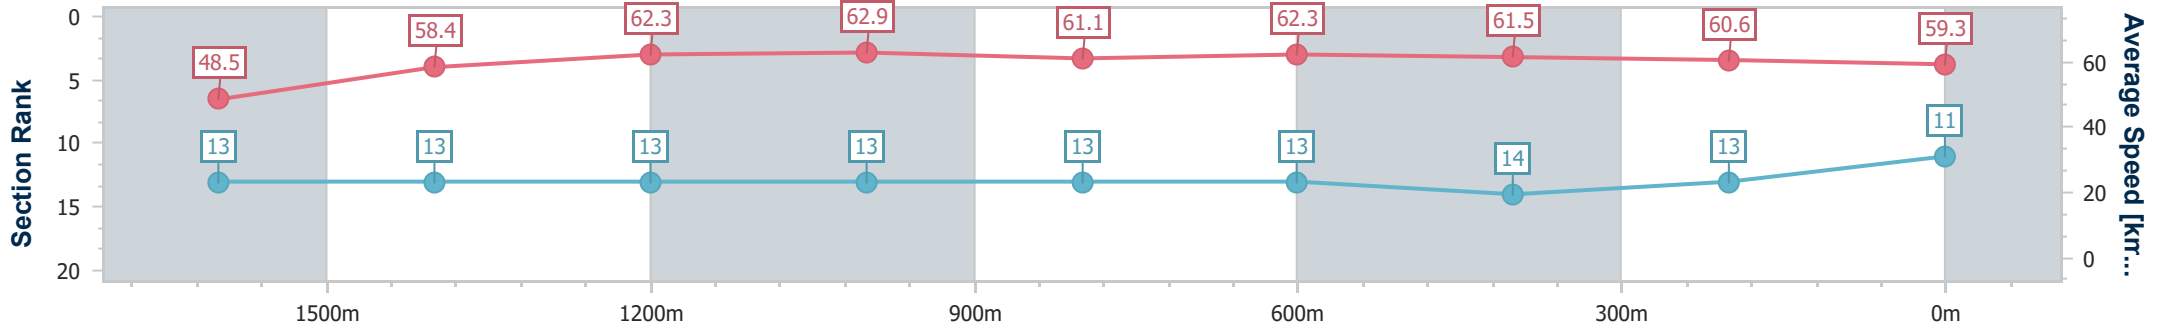

Horse/Jockey Name	Artful Girl
Final Rank	11
Fastest Section Time (Section)	0:11.46 (1200m)
Top Speed [km/h] (Section)	63.4 (800m)
Race State	Finished

Aquis Park Gold Coast QLD Professional
Race 3: ARCHER PARK RACING BLUE & WHITE STARS
BENCHMARK 78 Handicap - 1800m

09 March 2024 - 12:48

Track Rating: Good 4, Weather: , Rail Position: True

Section	Overall	1600m	1400m	1200m	1000m	800m	600m	400m	200m
Section Times	1:49.68 [11] (0:14.91)	1:34.77 [13] (0:12.35)	1:22.42 [13] (0:11.62)	1:10.80 [13] (0:11.46)	0:59.34 [13] (0:11.84)	0:47.50 [13] (0:11.67)	0:35.83 [13] (0:11.74)	0:24.09 [14] (0:11.94)	0:12.15 [13] (0:12.15)
Average Speed [km/h]	48.5	58.4	62.3	62.9	61.1	62.3	61.5	60.6	59.3
Top Speed [km/h]	60.8	61.1	63.0	63.1	62.0	63.4	62.7	62.4	61.8
Avg. Dist. to Rail [m]	7.3	1.2	2.0	2.3	1.8	1.5	1.0	5.7	10.0
Avg. Stride Freq. [Hz]	2.1	2.2	2.2	2.2	2.2	2.2	2.2	2.2	2.2
Avg. Stride Length [m]	6.8	7.3	7.7	7.8	7.9	7.8	7.6	7.5	7.5

- [ ] Ranking at each section and finish
- -.-.- No data available at this section
- NA No data available