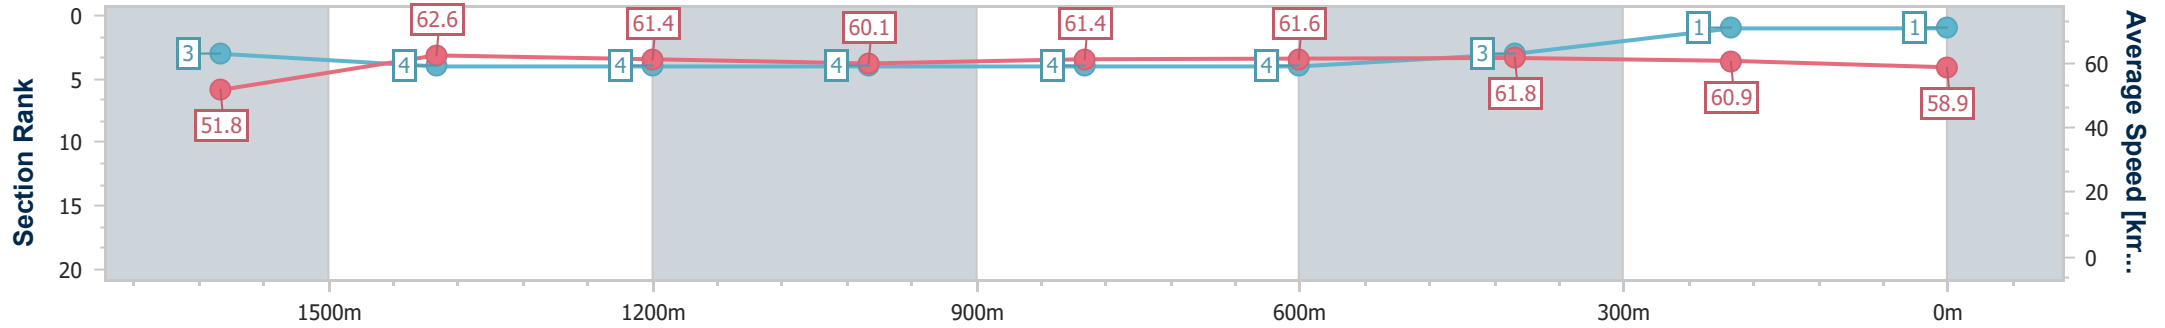

Horse/Jockey Name	Beef Week Princess
Final Rank	1
Fastest Section Time (Section)	0:11.60 (1600m)
Top Speed [km/h] (Section)	64.1 (Overall)
Race State	Finished

Aquis Park Gold Coast QLD Professional
Race 3: ARCHER PARK RACING BLUE & WHITE STARS
BENCHMARK 78 Handicap - 1800m

09 March 2024 - 12:48

Track Rating: Good 4, Weather: , Rail Position: True

Section	Overall	1600m	1400m	1200m	1000m	800m	600m	400m	200m
Section Times	1:48.57 [1] (0:13.88)	1:34.69 [3] (0:11.60)	1:23.09 [4] (0:11.74)	1:11.35 [4] (0:11.97)	0:59.38 [4] (0:11.84)	0:47.54 [4] (0:11.74)	0:35.80 [4] (0:11.73)	0:24.07 [3] (0:11.86)	0:12.21 [1] (0:12.21)
Average Speed [km/h]	51.8	62.6	61.4	60.1	61.4	61.6	61.8	60.9	58.9
Top Speed [km/h]	64.1	63.5	62.1	61.7	62.1	62.0	62.6	61.4	60.3
Avg. Dist. to Rail [m]	4.3	1.7	1.1	1.5	1.4	1.4	1.0	2.5	3.6
Avg. Stride Freq. [Hz]	2.4	2.4	2.4	2.4	2.4	2.4	2.4	2.4	2.4
Avg. Stride Length [m]	6.7	7.1	7.1	7.1	7.1	7.2	7.1	7.0	6.8

- [ ] Ranking at each section and finish
- -.-.- No data available at this section
- NA No data available