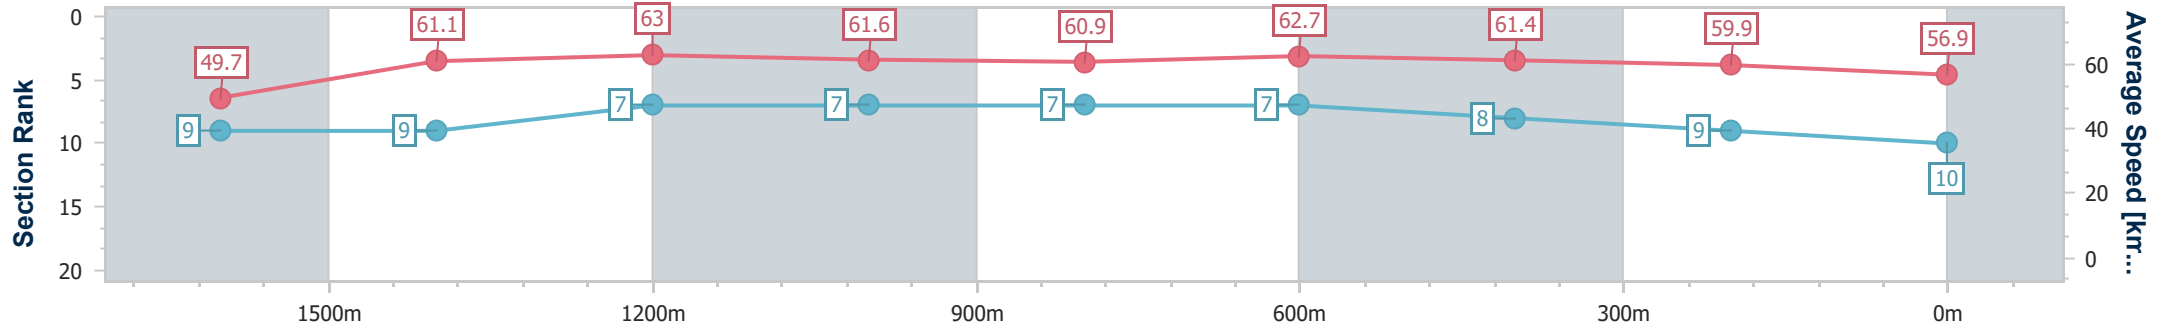

Horse/Jockey Name	Mishani Missile
Final Rank	10
Fastest Section Time (Section)	0:11.48 (1400m)
Top Speed [km/h] (Section)	64.6 (1400m)
Race State	Finished

Aquis Park Gold Coast QLD Professional
Race 3: ARCHER PARK RACING BLUE & WHITE STARS
BENCHMARK 78 Handicap - 1800m

09 March 2024 - 12:48

Track Rating: Good 4, Weather: , Rail Position: True

Section	Overall	1600m	1400m	1200m	1000m	800m	600m	400m	200m
Section Times	1:49.68 [10] (0:14.53)	1:35.15 [9] (0:11.87)	1:23.28 [9] (0:11.48)	1:11.80 [7] (0:11.70)	1:00.10 [7] (0:11.96)	0:48.14 [7] (0:11.58)	0:36.56 [7] (0:11.86)	0:24.70 [8] (0:12.08)	0:12.62 [9] (0:12.62)
Average Speed [km/h]	49.7	61.1	63.0	61.6	60.9	62.7	61.4	59.9	56.9
Top Speed [km/h]	61.1	62.8	64.6	63.6	62.6	63.2	62.0	60.9	58.3
Avg. Dist. to Rail [m]	6.7	2.1	2.4	2.7	2.4	2.3	1.8	5.1	7.9
Avg. Stride Freq. [Hz]	2.2	2.3	2.3	2.3	2.3	2.3	2.3	2.3	2.2
Avg. Stride Length [m]	6.9	7.4	7.6	7.6	7.5	7.7	7.5	7.3	7.1

- [ ] Ranking at each section and finish
- -.-.- No data available at this section
- NA No data available