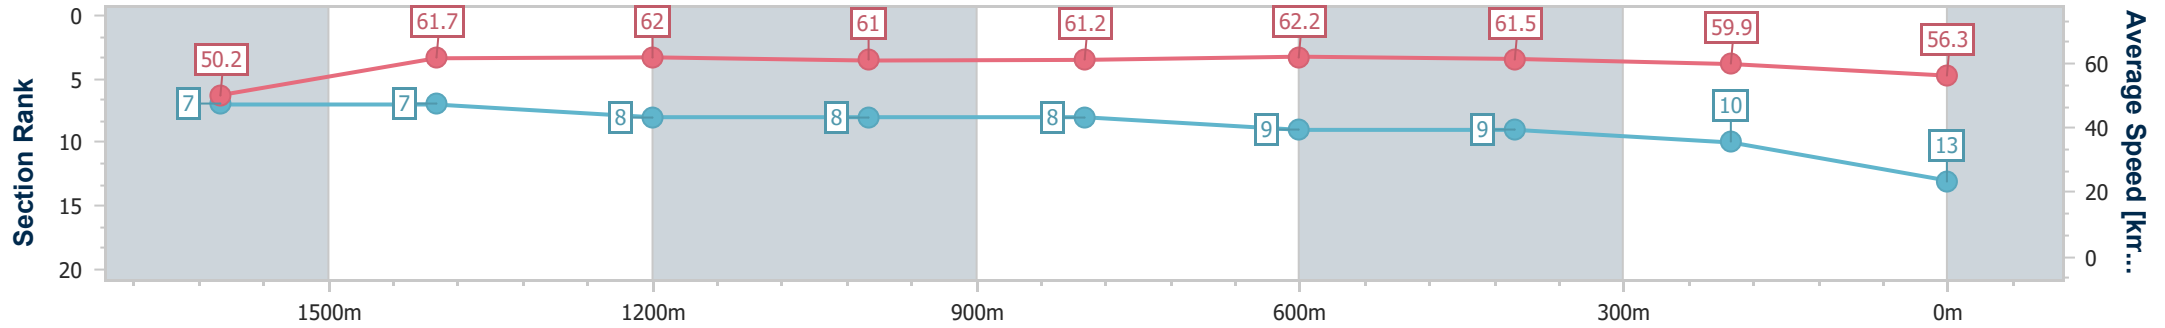

Horse/Jockey Name	O'miss Behaving
Final Rank	13
Fastest Section Time (Section)	0:11.64 (800m)
Top Speed [km/h] (Section)	64.0 (1400m)
Race State	Finished

Aquis Park Gold Coast QLD Professional
Race 3: ARCHER PARK RACING BLUE & WHITE STARS
BENCHMARK 78 Handicap - 1800m

09 March 2024 - 12:48

Track Rating: Good 4, Weather: , Rail Position: True

Section	Overall	1600m	1400m	1200m	1000m	800m	600m	400m	200m
Section Times	1:49.89 [13] (0:14.39)	1:35.50 [7] (0:11.82)	1:23.68 [7] (0:11.69)	1:11.99 [8] (0:11.82)	1:00.17 [8] (0:11.86)	0:48.31 [8] (0:11.64)	0:36.67 [9] (0:11.83)	0:24.84 [9] (0:12.08)	0:12.76 [10] (0:12.76)
Average Speed [km/h]	50.2	61.7	62.0	61.0	61.2	62.2	61.5	59.9	56.3
Top Speed [km/h]	62.1	62.9	64.0	63.9	63.1	63.8	62.4	60.6	58.1
Avg. Dist. to Rail [m]	6.0	2.9	3.3	2.9	1.9	1.4	1.7	3.7	4.8
Avg. Stride Freq. [Hz]	2.2	2.3	2.3	2.3	2.3	2.3	2.3	2.3	2.2
Avg. Stride Length [m]	6.9	7.3	7.5	7.4	7.5	7.5	7.5	7.3	7.2

- [ ] Ranking at each section and finish
- -.-.- No data available at this section
- NA No data available