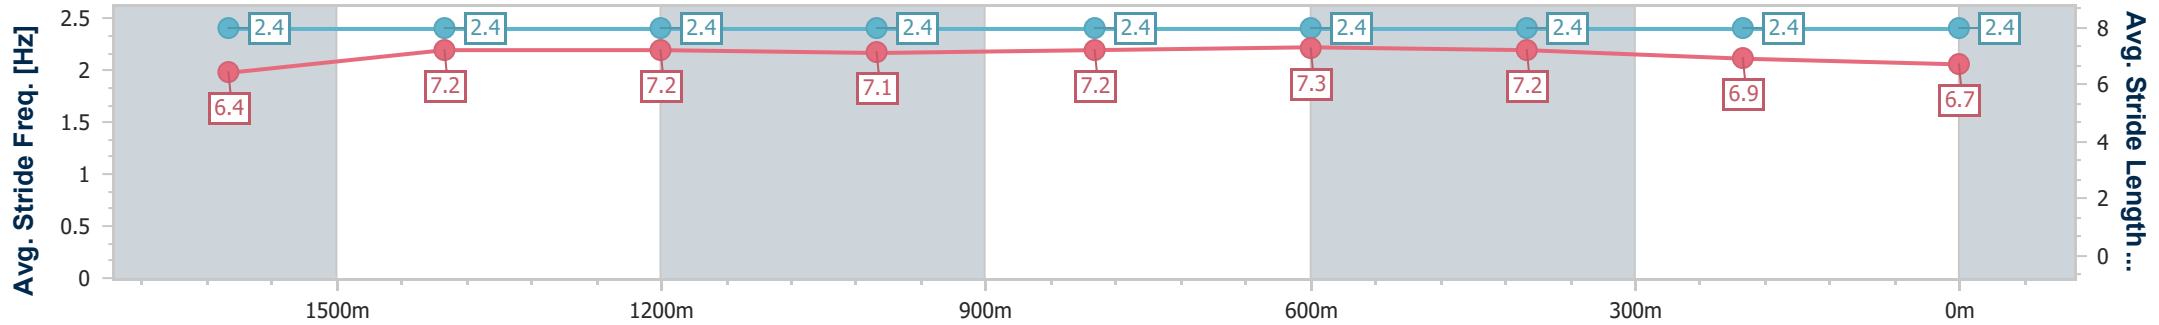

Horse/Jockey Name	Heleva Deel
Final Rank	8
Fastest Section Time (Section)	0:11.60 (1600m)
Top Speed [km/h] (Section)	63.5 (Overall)
Race State	Finished

Aquis Park Gold Coast QLD Professional
Race 3: ARCHER PARK RACING BLUE & WHITE STARS
BENCHMARK 78 Handicap - 1800m

09 March 2024 - 12:48

Track Rating: Good 4, Weather: , Rail Position: True

Section	Overall	1600m	1400m	1200m	1000m	800m	600m	400m	200m
Section Times	1:49.42 [8] (0:14.22)	1:35.20 [6] (0:11.60)	1:23.60 [6] (0:11.74)	1:11.86 [6] (0:11.97)	0:59.89 [6] (0:11.83)	0:48.06 [6] (0:11.74)	0:36.32 [6] (0:11.81)	0:24.51 [6] (0:12.03)	0:12.48 [7] (0:12.48)
Average Speed [km/h]	50.6	62.5	61.5	60.0	61.3	61.8	61.3	60.0	57.9
Top Speed [km/h]	63.5	63.5	62.4	61.8	63.0	62.8	63.0	62.2	58.8
Avg. Dist. to Rail [m]	1.8	1.5	1.0	1.0	1.0	1.7	1.3	5.1	8.0
Avg. Stride Freq. [Hz]	2.4	2.4	2.4	2.4	2.4	2.4	2.4	2.4	2.4
Avg. Stride Length [m]	6.4	7.2	7.2	7.1	7.2	7.3	7.2	6.9	6.7

- [ ] Ranking at each section and finish
- -.-.- No data available at this section
- NA No data available