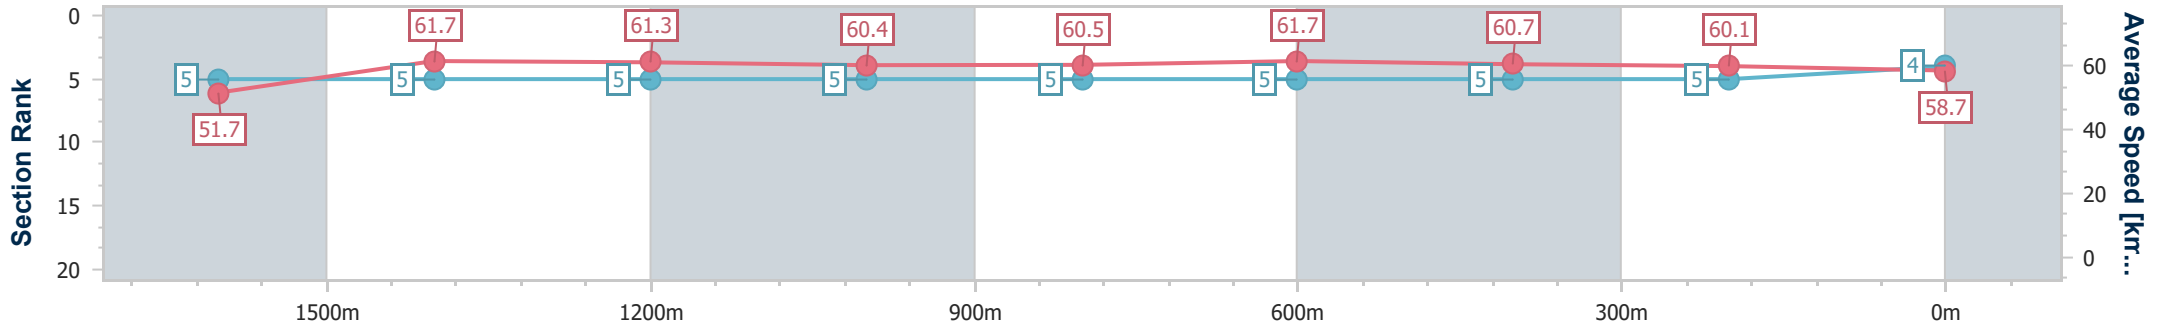

Horse/Jockey Name	Sigourney
Final Rank	4
Fastest Section Time (Section)	0:11.72 (800m)
Top Speed [km/h] (Section)	64.6 (Overall)
Race State	Finished

Aquis Park Gold Coast QLD Professional
Race 3: ARCHER PARK RACING BLUE & WHITE STARS
BENCHMARK 78 Handicap - 1800m

09 March 2024 - 12:48

Track Rating: Good 4, Weather: , Rail Position: True

Section	Overall	1600m	1400m	1200m	1000m	800m	600m	400m	200m
Section Times	1:49.08 [4] (0:13.94)	1:35.14 [5] (0:11.73)	1:23.41 [5] (0:11.74)	1:11.67 [5] (0:11.93)	0:59.74 [5] (0:11.91)	0:47.83 [5] (0:11.72)	0:36.11 [5] (0:11.84)	0:24.27 [5] (0:11.99)	0:12.28 [5] (0:12.28)
Average Speed [km/h]	51.7	61.7	61.3	60.4	60.5	61.7	60.7	60.1	58.7
Top Speed [km/h]	64.6	64.4	62.8	61.9	61.7	62.4	61.6	61.9	60.5
Avg. Dist. to Rail [m]	0.9	1.2	0.8	0.7	0.7	0.7	0.6	4.7	6.1
Avg. Stride Freq. [Hz]	2.3	2.4	2.3	2.2	2.3	2.3	2.3	2.3	2.3
Avg. Stride Length [m]	6.7	7.2	7.4	7.5	7.4	7.6	7.4	7.2	7.2

- [ ] Ranking at each section and finish
- -.-.- No data available at this section
- NA No data available