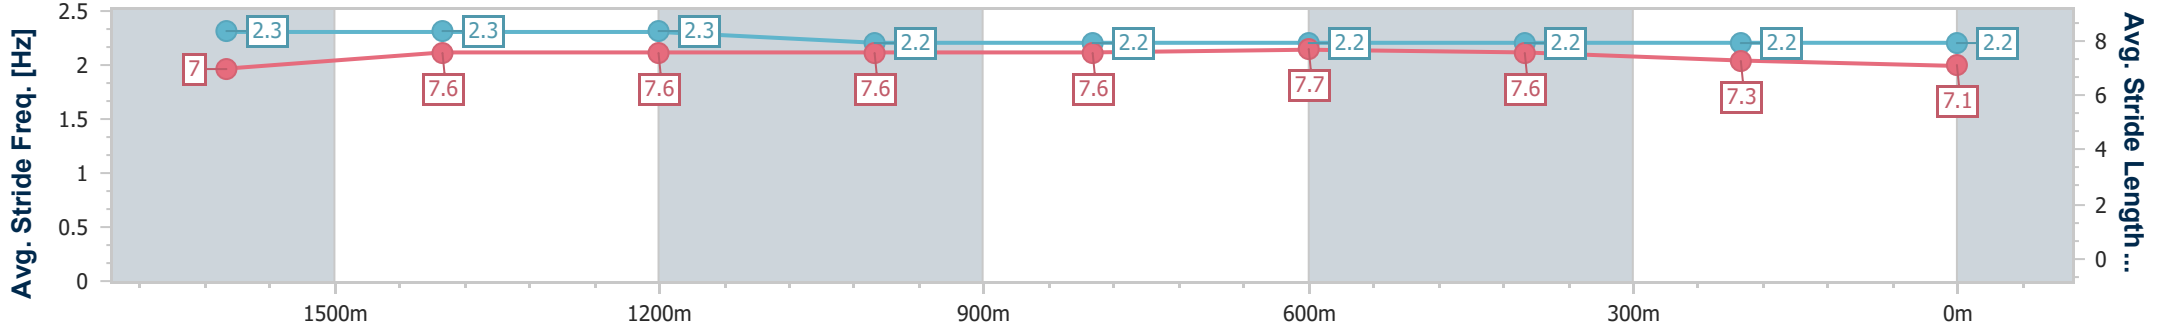

Horse/Jockey Name	Whisky Dream
Final Rank	7
Fastest Section Time (Section)	0:11.47 (1600m)
Top Speed [km/h] (Section)	64.4 (1600m)
Race State	Finished

Aquis Park Gold Coast QLD Professional
Race 3: ARCHER PARK RACING BLUE & WHITE STARS
BENCHMARK 78 Handicap - 1800m

09 March 2024 - 12:48

Track Rating: Good 4, Weather: , Rail Position: True

Section	Overall	1600m	1400m	1200m	1000m	800m	600m	400m	200m
Section Times	1:49.41 [7] (0:13.90)	1:35.51 [4] (0:11.47)	1:24.04 [3] (0:11.53)	1:12.51 [3] (0:11.88)	1:00.63 [3] (0:11.94)	0:48.69 [3] (0:11.85)	0:36.84 [2] (0:11.84)	0:25.00 [2] (0:12.28)	0:12.72 [4] (0:12.72)
Average Speed [km/h]	51.9	63.7	63.1	60.7	60.7	61.1	60.9	58.8	56.7
Top Speed [km/h]	64.3	64.4	63.3	61.6	62.0	61.8	61.5	59.8	57.1
Avg. Dist. to Rail [m]	5.9	3.4	3.3	2.6	1.9	1.6	0.5	1.7	2.6
Avg. Stride Freq. [Hz]	2.3	2.3	2.3	2.2	2.2	2.2	2.2	2.2	2.2
Avg. Stride Length [m]	7.0	7.6	7.6	7.6	7.6	7.7	7.6	7.3	7.1

- [ ] Ranking at each section and finish
- -.-.- No data available at this section
- NA No data available