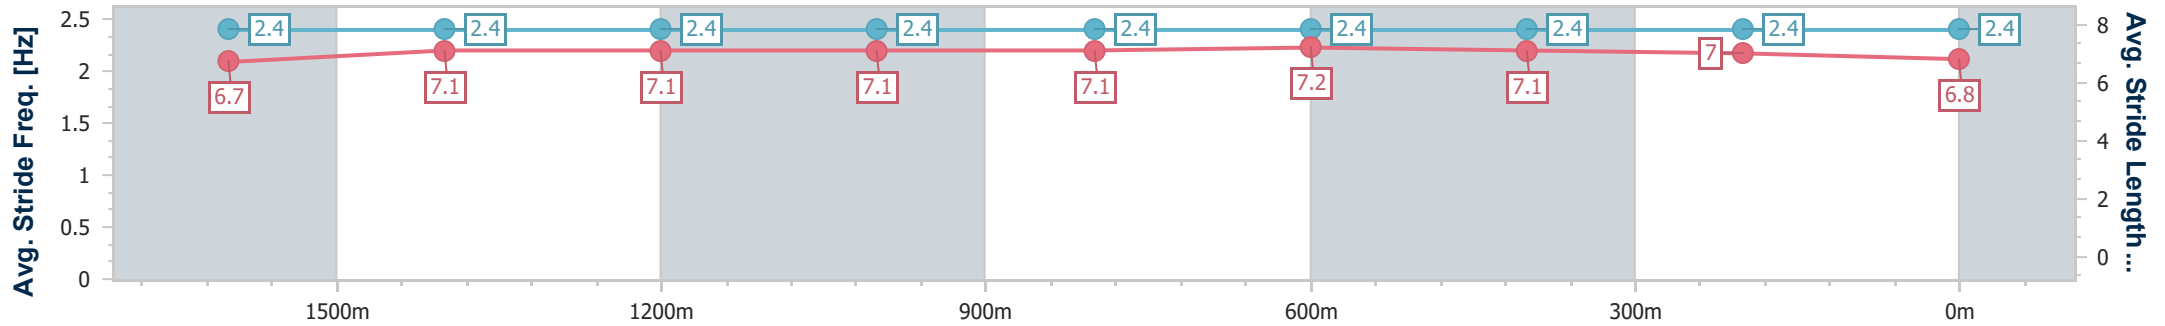

Horse/Jockey Name	Beef Week Princess
Final Rank	1
Fastest Section Time (Section)	0:11.60 (1600m)
Top Speed [km/h] (Section)	64.1 (Overall)
Race State	Finished

Aquis Park Gold Coast QLD Professional
Race 3: ARCHER PARK RACING BLUE & WHITE STARS
BENCHMARK 78 Handicap - 1800m

09 March 2024 - 12:48

Track Rating: Good 4, Weather: , Rail Position: True

Section	Overall	1600m	1400m	1200m	1000m	800m	600m	400m	200m
Section Times	1:48.57 [1] (0:13.88)	1:34.69 [3] (0:11.60)	1:23.09 [4] (0:11.74)	1:11.35 [4] (0:11.97)	0:59.38 [4] (0:11.84)	0:47.54 [4] (0:11.74)	0:35.80 [4] (0:11.73)	0:24.07 [3] (0:11.86)	0:12.21 [1] (0:12.21)
Average Speed [km/h]	51.8	62.6	61.4	60.1	61.4	61.6	61.8	60.9	58.9
Top Speed [km/h]	64.1	63.5	62.1	61.7	62.1	62.0	62.6	61.4	60.3
Avg. Dist. to Rail [m]	4.3	1.7	1.1	1.5	1.4	1.4	1.0	2.5	3.6
Avg. Stride Freq. [Hz]	2.4	2.4	2.4	2.4	2.4	2.4	2.4	2.4	2.4
Avg. Stride Length [m]	6.7	7.1	7.1	7.1	7.1	7.2	7.1	7.0	6.8

- [ ] Ranking at each section and finish
- -.-.- No data available at this section
- NA No data available