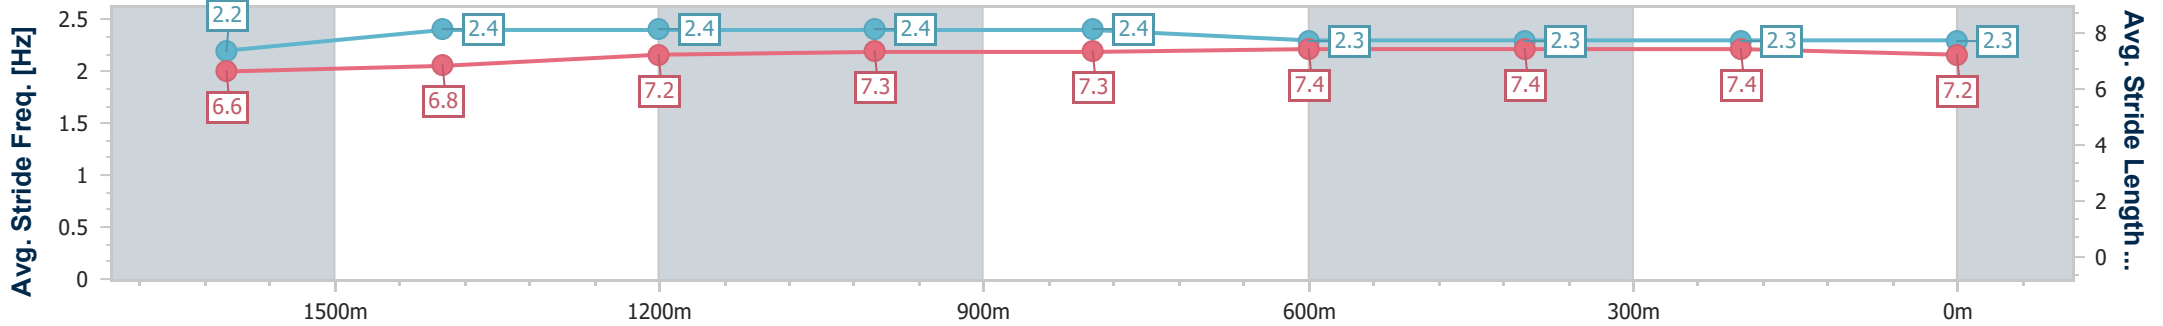

Horse/Jockey Name	Uncommon Valour
Final Rank	5
Fastest Section Time (Section)	0:11.42 (1200m)
Top Speed [km/h] (Section)	64.7 (800m)
Race State	Finished

Aquis Park Gold Coast QLD Professional
Race 3: ARCHER PARK RACING BLUE & WHITE STARS
BENCHMARK 78 Handicap - 1800m

09 March 2024 - 12:48

Track Rating: Good 4, Weather: , Rail Position: True

Section	Overall	1600m	1400m	1200m	1000m	800m	600m	400m	200m
Section Times	1:49.13 [5] (0:15.08)	1:34.05 [14] (0:12.45)	1:21.60 [14] (0:11.58)	1:10.02 [14] (0:11.42)	0:58.60 [14] (0:11.82)	0:46.78 [14] (0:11.52)	0:35.26 [14] (0:11.58)	0:23.68 [12] (0:11.79)	0:11.89 [11] (0:11.89)
Average Speed [km/h]	47.9	58.7	62.7	63.1	61.8	62.9	62.3	61.3	60.5
Top Speed [km/h]	59.9	60.3	64.2	63.8	62.7	64.7	63.9	62.1	62.6
Avg. Dist. to Rail [m]	8.9	3.3	4.3	2.4	2.4	2.5	0.4	2.8	5.3
Avg. Stride Freq. [Hz]	2.2	2.4	2.4	2.4	2.4	2.3	2.3	2.3	2.3
Avg. Stride Length [m]	6.6	6.8	7.2	7.3	7.3	7.4	7.4	7.4	7.2

- [ ] Ranking at each section and finish
- -.-.- No data available at this section
- NA No data available