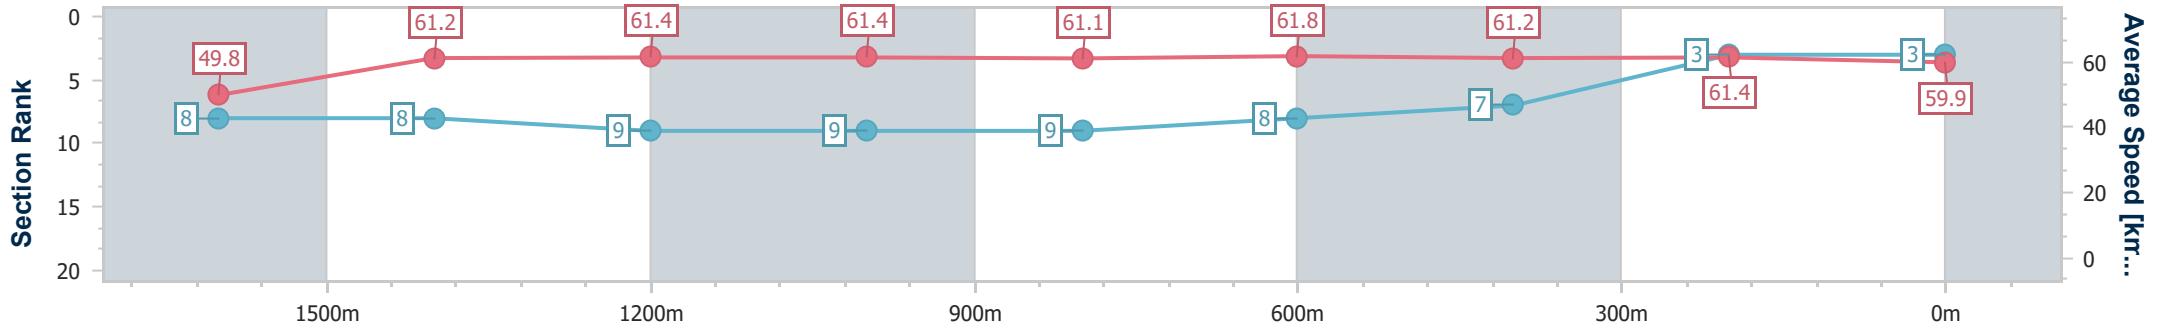

Horse/Jockey Name	Chayse 'N' Artie
Final Rank	3
Fastest Section Time (Section)	0:11.62 (800m)
Top Speed [km/h] (Section)	63.3 (1200m)
Race State	Finished

Aquis Park Gold Coast QLD Professional
Race 3: ARCHER PARK RACING BLUE & WHITE STARS
BENCHMARK 78 Handicap - 1800m

09 March 2024 - 12:48

Track Rating: Good 4, Weather: , Rail Position: True

Section	Overall	1600m	1400m	1200m	1000m	800m	600m	400m	200m
Section Times	1:48.72 [3] (0:14.47)	1:34.25 [8] (0:11.83)	1:22.42 [8] (0:11.71)	1:10.71 [9] (0:11.74)	0:58.97 [9] (0:11.83)	0:47.14 [9] (0:11.62)	0:35.52 [8] (0:11.76)	0:23.76 [7] (0:11.72)	0:12.04 [3] (0:12.04)
Average Speed [km/h]	49.8	61.2	61.4	61.4	61.1	61.8	61.2	61.4	59.9
Top Speed [km/h]	62.3	62.3	62.5	63.3	62.8	63.0	61.7	62.2	61.4
Avg. Dist. to Rail [m]	2.4	1.1	0.9	1.0	0.5	0.4	0.6	1.5	4.6
Avg. Stride Freq. [Hz]	2.2	2.3	2.2	2.2	2.2	2.2	2.2	2.2	2.2
Avg. Stride Length [m]	6.7	7.4	7.7	7.7	7.7	7.7	7.7	7.6	7.4

- [ ] Ranking at each section and finish
- -.-.- No data available at this section
- NA No data available