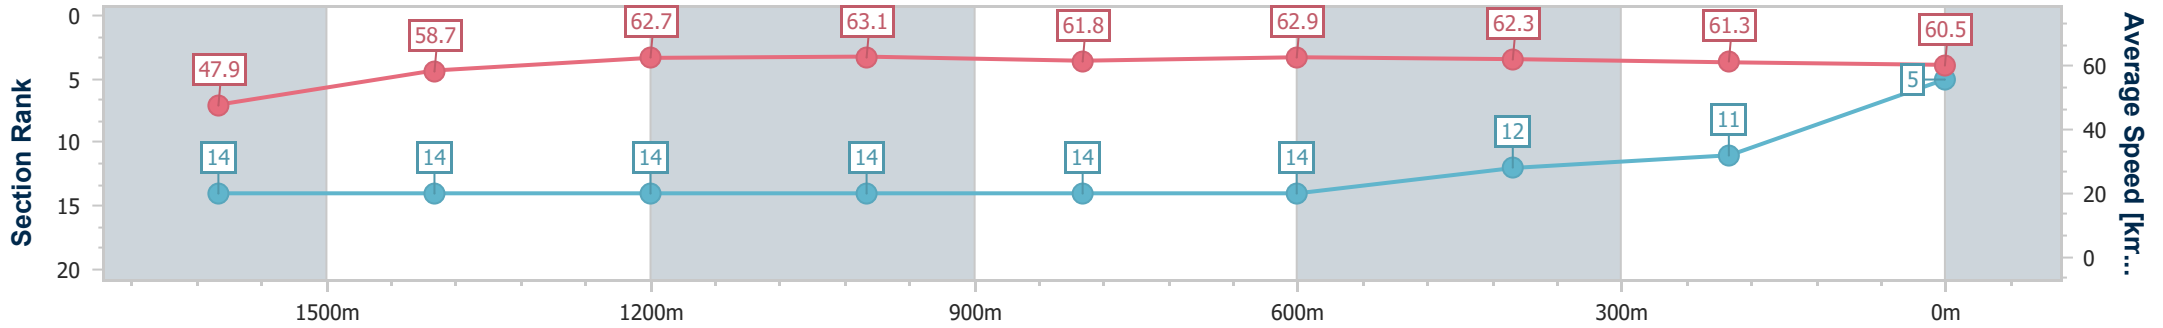

Horse/Jockey Name	Uncommon Valour
Final Rank	5
Fastest Section Time (Section)	0:11.42 (1200m)
Top Speed [km/h] (Section)	64.7 (800m)
Race State	Finished

Aquis Park Gold Coast QLD Professional
Race 3: ARCHER PARK RACING BLUE & WHITE STARS
BENCHMARK 78 Handicap - 1800m

09 March 2024 - 12:48

Track Rating: Good 4, Weather: , Rail Position: True

Section	Overall	1600m	1400m	1200m	1000m	800m	600m	400m	200m
Section Times	1:49.13 [5] (0:15.08)	1:34.05 [14] (0:12.45)	1:21.60 [14] (0:11.58)	1:10.02 [14] (0:11.42)	0:58.60 [14] (0:11.82)	0:46.78 [14] (0:11.52)	0:35.26 [14] (0:11.58)	0:23.68 [12] (0:11.79)	0:11.89 [11] (0:11.89)
Average Speed [km/h]	47.9	58.7	62.7	63.1	61.8	62.9	62.3	61.3	60.5
Top Speed [km/h]	59.9	60.3	64.2	63.8	62.7	64.7	63.9	62.1	62.6
Avg. Dist. to Rail [m]	8.9	3.3	4.3	2.4	2.4	2.5	0.4	2.8	5.3
Avg. Stride Freq. [Hz]	2.2	2.4	2.4	2.4	2.4	2.3	2.3	2.3	2.3
Avg. Stride Length [m]	6.6	6.8	7.2	7.3	7.3	7.4	7.4	7.4	7.2

- [ ] Ranking at each section and finish
- -.-.- No data available at this section
- NA No data available