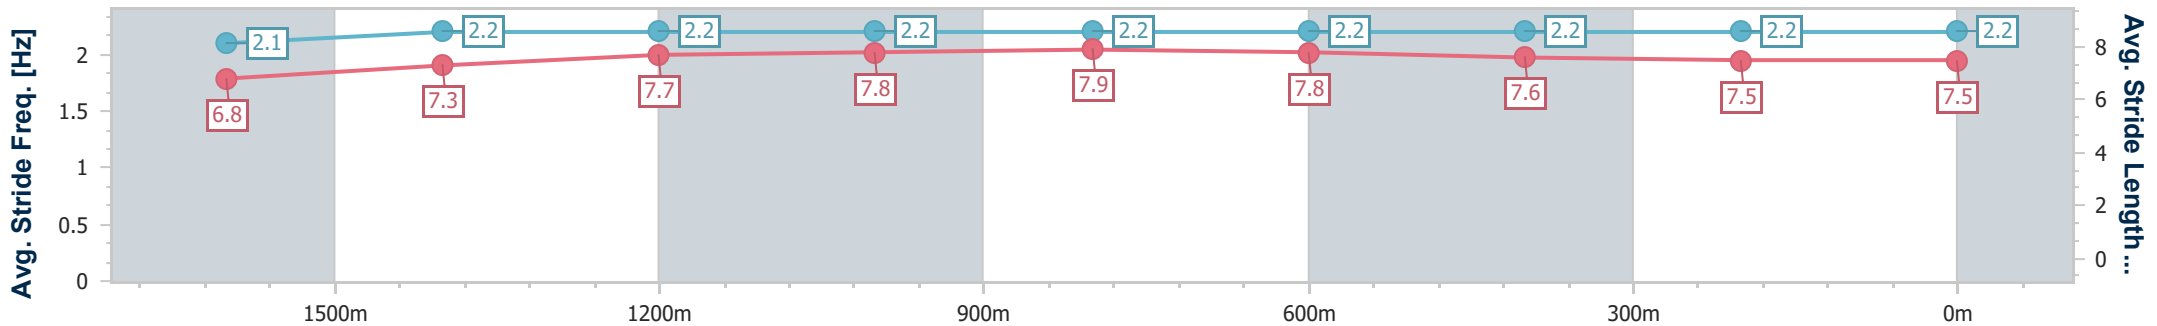

Horse/Jockey Name	Artful Girl
Final Rank	11
Fastest Section Time (Section)	0:11.46 (1200m)
Top Speed [km/h] (Section)	63.4 (800m)
Race State	Finished

Aquis Park Gold Coast QLD Professional
Race 3: ARCHER PARK RACING BLUE & WHITE STARS
BENCHMARK 78 Handicap - 1800m

09 March 2024 - 12:48

Track Rating: Good 4, Weather: , Rail Position: True

Section	Overall	1600m	1400m	1200m	1000m	800m	600m	400m	200m
Section Times	1:49.68 [11] (0:14.91)	1:34.77 [13] (0:12.35)	1:22.42 [13] (0:11.62)	1:10.80 [13] (0:11.46)	0:59.34 [13] (0:11.84)	0:47.50 [13] (0:11.67)	0:35.83 [13] (0:11.74)	0:24.09 [14] (0:11.94)	0:12.15 [13] (0:12.15)
Average Speed [km/h]	48.5	58.4	62.3	62.9	61.1	62.3	61.5	60.6	59.3
Top Speed [km/h]	60.8	61.1	63.0	63.1	62.0	63.4	62.7	62.4	61.8
Avg. Dist. to Rail [m]	7.3	1.2	2.0	2.3	1.8	1.5	1.0	5.7	10.0
Avg. Stride Freq. [Hz]	2.1	2.2	2.2	2.2	2.2	2.2	2.2	2.2	2.2
Avg. Stride Length [m]	6.8	7.3	7.7	7.8	7.9	7.8	7.6	7.5	7.5

- [ ] Ranking at each section and finish
- -.-.- No data available at this section
- NA No data available