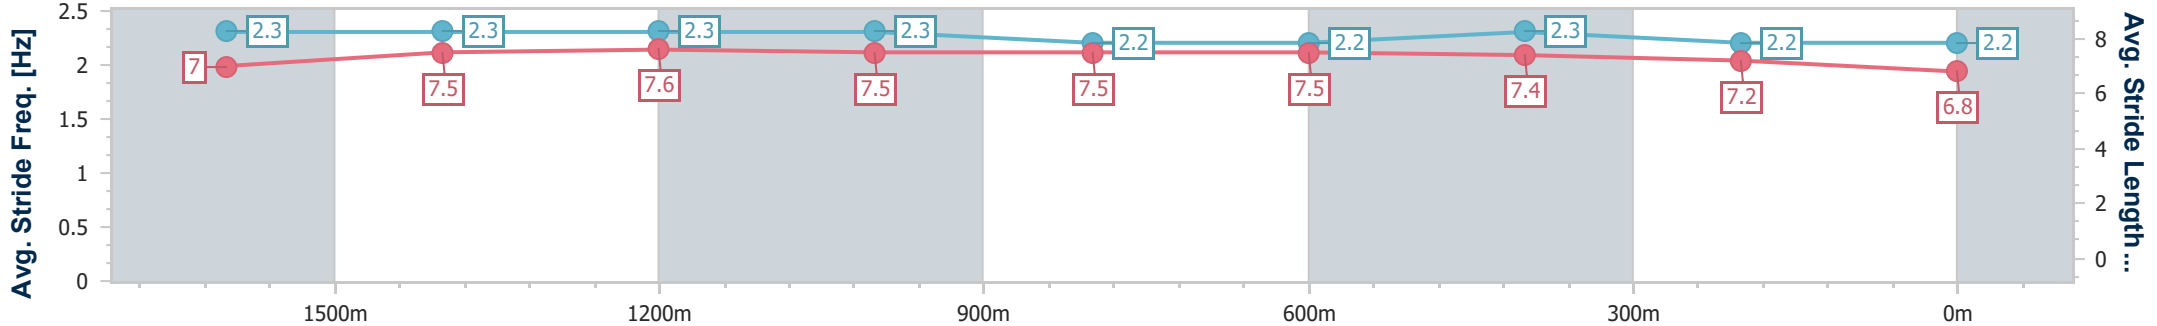

Aquis Park Gold Coast QLD Professional
 Race 3: ARCHER PARK RACING BLUE & WHITE STARS
 BENCHMARK 78 Handicap - 1800m

09 March 2024 - 12:48

Track Rating: Good 4, Weather: , Rail Position: True

Section	Overall	1600m	1400m	1200m	1000m	800m	600m	400m	200m
Section Times	1:49.89 [13] (0:14.39)	1:35.50 [7] (0:11.82)	1:23.68 [7] (0:11.69)	1:11.99 [8] (0:11.82)	1:00.17 [8] (0:11.86)	0:48.31 [8] (0:11.64)	0:36.67 [9] (0:11.83)	0:24.84 [9] (0:12.08)	0:12.76 [10] (0:12.76)
Average Speed [km/h]	50.2	61.7	62.0	61.0	61.2	62.2	61.5	59.9	56.3
Top Speed [km/h]	62.1	62.9	64.0	63.9	63.1	63.8	62.4	60.6	58.1
Avg. Dist. to Rail [m]	6.0	2.9	3.3	2.9	1.9	1.4	1.7	3.7	4.8
Avg. Stride Freq. [Hz]	2.2	2.3	2.3	2.3	2.3	2.3	2.3	2.3	2.2
Avg. Stride Length [m]	6.9	7.3	7.5	7.4	7.5	7.5	7.5	7.3	7.2

- [] Ranking at each section and finish
- .-.- No data available at this section
- NA No data available

Horse/Jockey Name	Cosmic Gossip
Final Rank	14
Fastest Section Time (Section)	0:11.55 (1600m)
Top Speed [km/h] (Section)	66.9 (Overall)
Race State	Finished

Aquis Park Gold Coast QLD Professional
 Race 3: ARCHER PARK RACING BLUE & WHITE STARS
 BENCHMARK 78 Handicap - 1800m

09 March 2024 - 12:48

Track Rating: Good 4, Weather: , Rail Position: True

Section	Overall	1600m	1400m	1200m	1000m	800m	600m	400m	200m
Section Times	1:50.32 [14] (0:13.73)	1:36.59 [2] (0:11.55)	1:25.04 [2] (0:11.59)	1:13.45 [2] (0:11.87)	1:01.58 [2] (0:11.91)	0:49.67 [2] (0:11.97)	0:37.70 [3] (0:11.94)	0:25.76 [4] (0:12.42)	0:13.34 [8] (0:13.34)
Average Speed [km/h]	52.6	62.5	62.1	60.7	60.4	60.2	60.0	57.9	54.0
Top Speed [km/h]	66.9	66.8	63.0	61.3	61.5	60.5	60.7	59.0	56.5
Avg. Dist. to Rail [m]	4.8	1.2	0.3	0.3	0.4	0.4	0.9	0.4	1.4
Avg. Stride Freq. [Hz]	2.3	2.3	2.3	2.3	2.2	2.2	2.3	2.2	2.2
Avg. Stride Length [m]	7.0	7.5	7.6	7.5	7.5	7.5	7.4	7.2	6.8