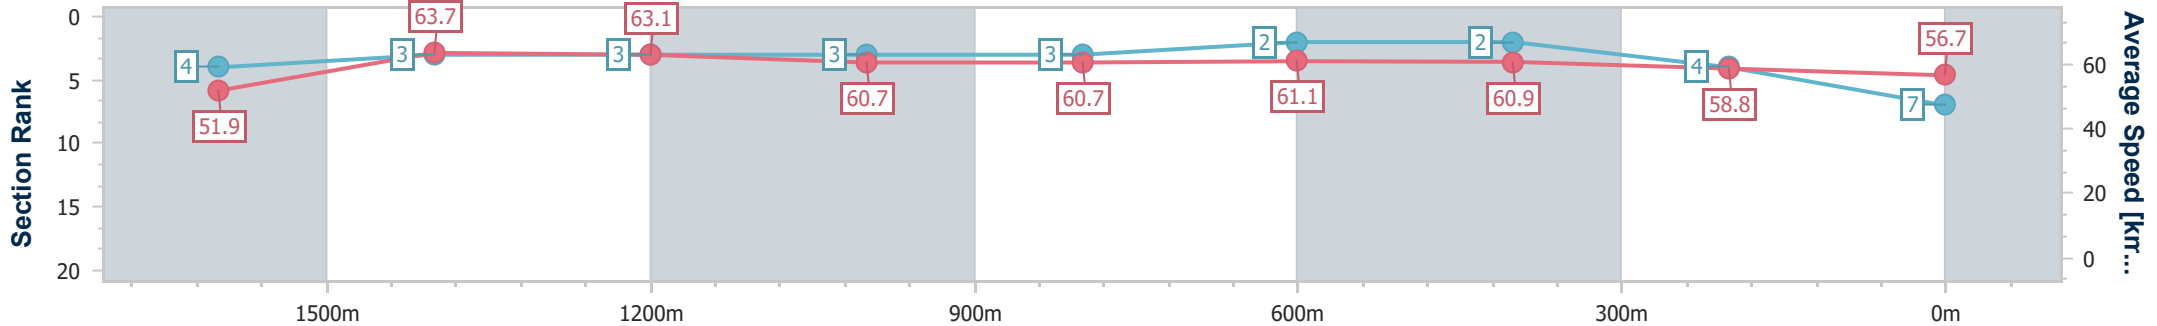

Horse/Jockey Name	Whisky Dream
Final Rank	7
Fastest Section Time (Section)	0:11.47 (1600m)
Top Speed [km/h] (Section)	64.4 (1600m)
Race State	Finished

Aquis Park Gold Coast QLD Professional
Race 3: ARCHER PARK RACING BLUE & WHITE STARS
BENCHMARK 78 Handicap - 1800m

09 March 2024 - 12:48

Track Rating: Good 4, Weather: , Rail Position: True

Section	Overall	1600m	1400m	1200m	1000m	800m	600m	400m	200m
Section Times	1:49.41 [7] (0:13.90)	1:35.51 [4] (0:11.47)	1:24.04 [3] (0:11.53)	1:12.51 [3] (0:11.88)	1:00.63 [3] (0:11.94)	0:48.69 [3] (0:11.85)	0:36.84 [2] (0:11.84)	0:25.00 [2] (0:12.28)	0:12.72 [4] (0:12.72)
Average Speed [km/h]	51.9	63.7	63.1	60.7	60.7	61.1	60.9	58.8	56.7
Top Speed [km/h]	64.3	64.4	63.3	61.6	62.0	61.8	61.5	59.8	57.1
Avg. Dist. to Rail [m]	5.9	3.4	3.3	2.6	1.9	1.6	0.5	1.7	2.6
Avg. Stride Freq. [Hz]	2.3	2.3	2.3	2.2	2.2	2.2	2.2	2.2	2.2
Avg. Stride Length [m]	7.0	7.6	7.6	7.6	7.6	7.7	7.6	7.3	7.1

- [ ] Ranking at each section and finish
- -.-.- No data available at this section
- NA No data available