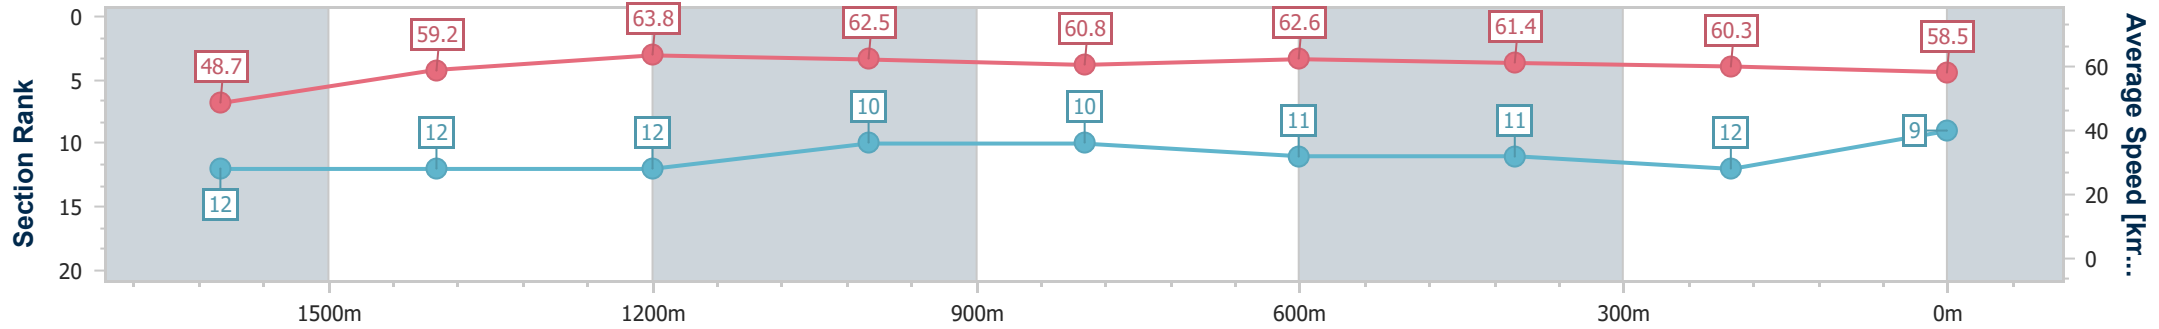

Horse/Jockey Name	Redwood Shadow
Final Rank	9
Fastest Section Time (Section)	0:11.32 (1400m)
Top Speed [km/h] (Section)	64.9 (1200m)
Race State	Finished

Aquis Park Gold Coast QLD Professional
Race 3: ARCHER PARK RACING BLUE & WHITE STARS
BENCHMARK 78 Handicap - 1800m

09 March 2024 - 12:48

Track Rating: Good 4, Weather: , Rail Position: True

Section	Overall	1600m	1400m	1200m	1000m	800m	600m	400m	200m
Section Times	1:49.60 [9] (0:14.80)	1:34.80 [12] (0:12.33)	1:22.47 [12] (0:11.32)	1:11.15 [12] (0:11.48)	0:59.67 [10] (0:11.92)	0:47.75 [10] (0:11.61)	0:36.14 [11] (0:11.83)	0:24.31 [11] (0:12.01)	0:12.30 [12] (0:12.30)
Average Speed [km/h]	48.7	59.2	63.8	62.5	60.8	62.6	61.4	60.3	58.5
Top Speed [km/h]	62.0	62.2	64.3	64.9	62.4	63.1	61.9	61.5	59.1
Avg. Dist. to Rail [m]	9.7	2.7	1.3	1.9	1.4	2.4	1.5	5.8	8.8
Avg. Stride Freq. [Hz]	2.2	2.2	2.3	2.3	2.2	2.2	2.2	2.3	2.2
Avg. Stride Length [m]	6.8	7.4	7.7	7.5	7.6	7.8	7.6	7.4	7.3

- [ ] Ranking at each section and finish
- -.-.- No data available at this section
- NA No data available