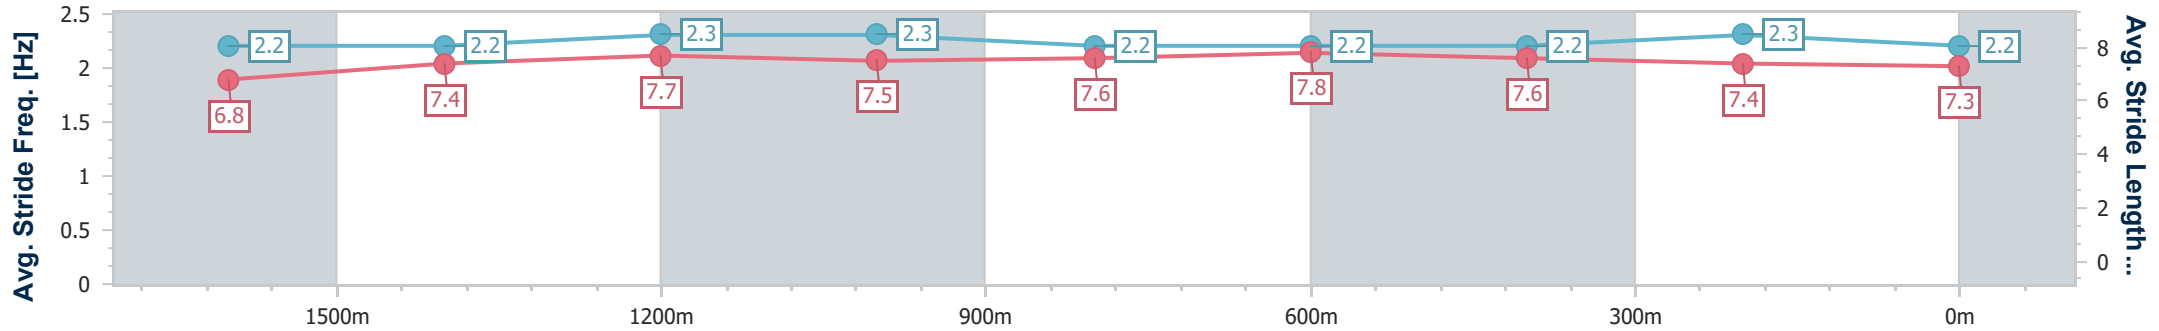

Horse/Jockey Name	Redwood Shadow
Final Rank	9
Fastest Section Time (Section)	0:11.32 (1400m)
Top Speed [km/h] (Section)	64.9 (1200m)
Race State	Finished

Aquis Park Gold Coast QLD Professional
Race 3: ARCHER PARK RACING BLUE & WHITE STARS
BENCHMARK 78 Handicap - 1800m

09 March 2024 - 12:48

Track Rating: Good 4, Weather: , Rail Position: True

Section	Overall	1600m	1400m	1200m	1000m	800m	600m	400m	200m
Section Times	1:49.60 [9] (0:14.80)	1:34.80 [12] (0:12.33)	1:22.47 [12] (0:11.32)	1:11.15 [12] (0:11.48)	0:59.67 [10] (0:11.92)	0:47.75 [10] (0:11.61)	0:36.14 [11] (0:11.83)	0:24.31 [11] (0:12.01)	0:12.30 [12] (0:12.30)
Average Speed [km/h]	48.7	59.2	63.8	62.5	60.8	62.6	61.4	60.3	58.5
Top Speed [km/h]	62.0	62.2	64.3	64.9	62.4	63.1	61.9	61.5	59.1
Avg. Dist. to Rail [m]	9.7	2.7	1.3	1.9	1.4	2.4	1.5	5.8	8.8
Avg. Stride Freq. [Hz]	2.2	2.2	2.3	2.3	2.2	2.2	2.2	2.3	2.2
Avg. Stride Length [m]	6.8	7.4	7.7	7.5	7.6	7.8	7.6	7.4	7.3

- [ ] Ranking at each section and finish
- -.-.- No data available at this section
- NA No data available