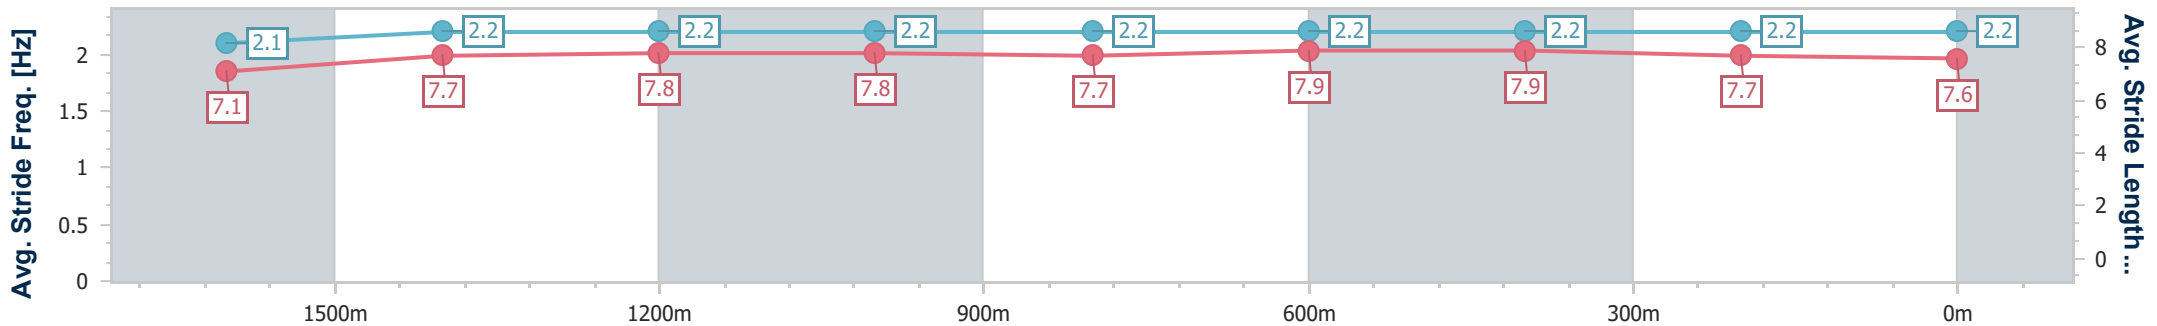

Horse/Jockey Name	Tony Be
Final Rank	2
Fastest Section Time (Section)	0:11.52 (800m)
Top Speed [km/h] (Section)	63.6 (1200m)
Race State	Finished

Aquis Park Gold Coast QLD Professional
Race 3: ARCHER PARK RACING BLUE & WHITE STARS
BENCHMARK 78 Handicap - 1800m

09 March 2024 - 12:48

Track Rating: Good 4, Weather: , Rail Position: True

Section	Overall	1600m	1400m	1200m	1000m	800m	600m	400m	200m
Section Times	1:48.65 [2] (0:14.72)	1:33.93 [11] (0:11.95)	1:21.98 [10] (0:11.66)	1:10.32 [10] (0:11.65)	0:58.67 [11] (0:11.93)	0:46.74 [11] (0:11.52)	0:35.22 [10] (0:11.79)	0:23.43 [10] (0:11.71)	0:11.72 [6] (0:11.72)
Average Speed [km/h]	48.9	60.7	61.7	61.7	60.6	62.5	61.3	62.0	61.4
Top Speed [km/h]	61.1	62.0	62.9	63.6	62.6	63.5	62.2	62.9	62.4
Avg. Dist. to Rail [m]	3.3	1.0	0.6	1.1	0.7	0.8	0.7	5.7	8.5
Avg. Stride Freq. [Hz]	2.1	2.2	2.2	2.2	2.2	2.2	2.2	2.2	2.2
Avg. Stride Length [m]	7.1	7.7	7.8	7.8	7.7	7.9	7.9	7.7	7.6

- [ ] Ranking at each section and finish
- -.-.- No data available at this section
- NA No data available