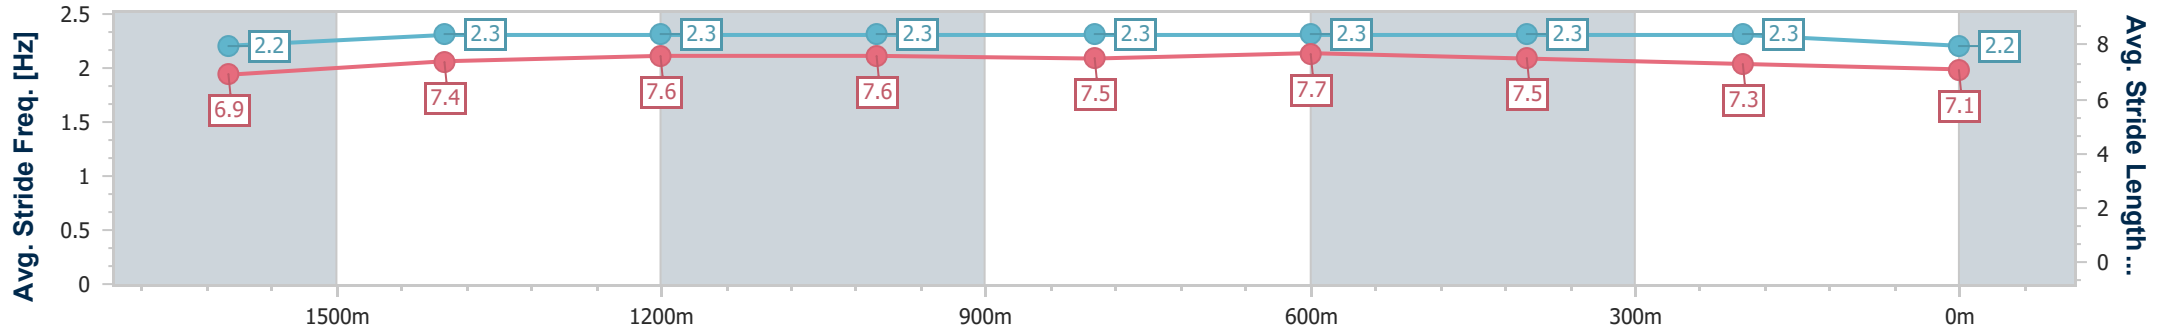

Horse/Jockey Name	Mishani Missile
Final Rank	10
Fastest Section Time (Section)	0:11.48 (1400m)
Top Speed [km/h] (Section)	64.6 (1400m)
Race State	Finished

Aquis Park Gold Coast QLD Professional
Race 3: ARCHER PARK RACING BLUE & WHITE STARS
BENCHMARK 78 Handicap - 1800m

09 March 2024 - 12:48

Track Rating: Good 4, Weather: , Rail Position: True

Section	Overall	1600m	1400m	1200m	1000m	800m	600m	400m	200m
Section Times	1:49.68 [10] (0:14.53)	1:35.15 [9] (0:11.87)	1:23.28 [9] (0:11.48)	1:11.80 [7] (0:11.70)	1:00.10 [7] (0:11.96)	0:48.14 [7] (0:11.58)	0:36.56 [7] (0:11.86)	0:24.70 [8] (0:12.08)	0:12.62 [9] (0:12.62)
Average Speed [km/h]	49.7	61.1	63.0	61.6	60.9	62.7	61.4	59.9	56.9
Top Speed [km/h]	61.1	62.8	64.6	63.6	62.6	63.2	62.0	60.9	58.3
Avg. Dist. to Rail [m]	6.7	2.1	2.4	2.7	2.4	2.3	1.8	5.1	7.9
Avg. Stride Freq. [Hz]	2.2	2.3	2.3	2.3	2.3	2.3	2.3	2.3	2.2
Avg. Stride Length [m]	6.9	7.4	7.6	7.6	7.5	7.7	7.5	7.3	7.1

- [ ] Ranking at each section and finish
- -.-.- No data available at this section
- NA No data available