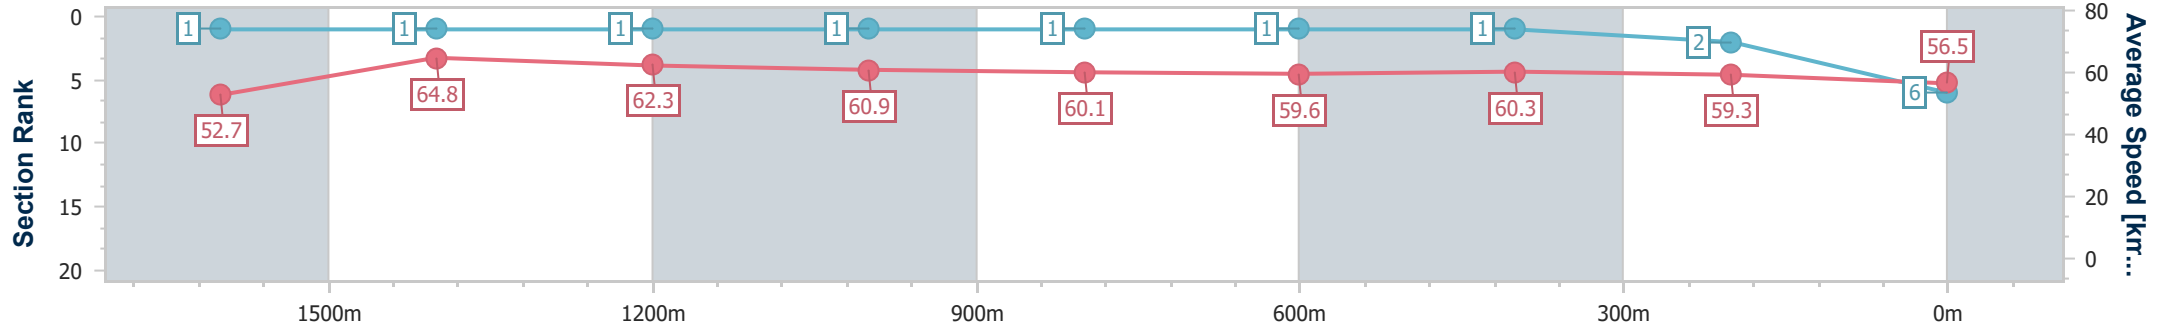

Horse/Jockey Name	Avenue Of Stars
Final Rank	6
Fastest Section Time (Section)	0:11.27 (1600m)
Top Speed [km/h] (Section)	66.5 (1600m)
Race State	Finished

Aquis Park Gold Coast QLD Professional
Race 3: ARCHER PARK RACING BLUE & WHITE STARS
BENCHMARK 78 Handicap - 1800m

09 March 2024 - 12:48

Track Rating: Good 4, Weather: , Rail Position: True

Section	Overall	1600m	1400m	1200m	1000m	800m	600m	400m	200m				
Section Times	1:49.18 [6] (0:13.67)	1:35.51 [1] (0:11.27)	1:24.24 [1] (0:11.53)	1:12.71 [1] (0:11.84)	1:00.87 [1] (0:12.00)	0:48.87 [1] (0:12.09)	0:36.78 [1] (0:11.89)	0:24.89 [1] (0:12.15)	0:12.74 [2] (0:12.74)				
Average Speed [km/h]	52.7	64.8	62.3	60.9	60.1	59.6	60.3	59.3	56.5				
Top Speed [km/h]	66.4	66.5	63.0	61.7	60.8	60.0	60.8	59.9	58.1				
Avg. Dist. to Rail [m]	8.9	2.5	0.6	0.5	0.5	0.4	0.8	0.3	0.4				
Avg. Stride Freq. [Hz]	2.4	2.5	2.4	2.4	2.4	2.3	2.4	2.4	2.3				
Avg. Stride Length [m]	6.8	7.2	7.1	7.1	7.1	7.1	7.1	6.9	6.7				

- [ ] Ranking at each section and finish
- -.-.- No data available at this section
- NA No data available