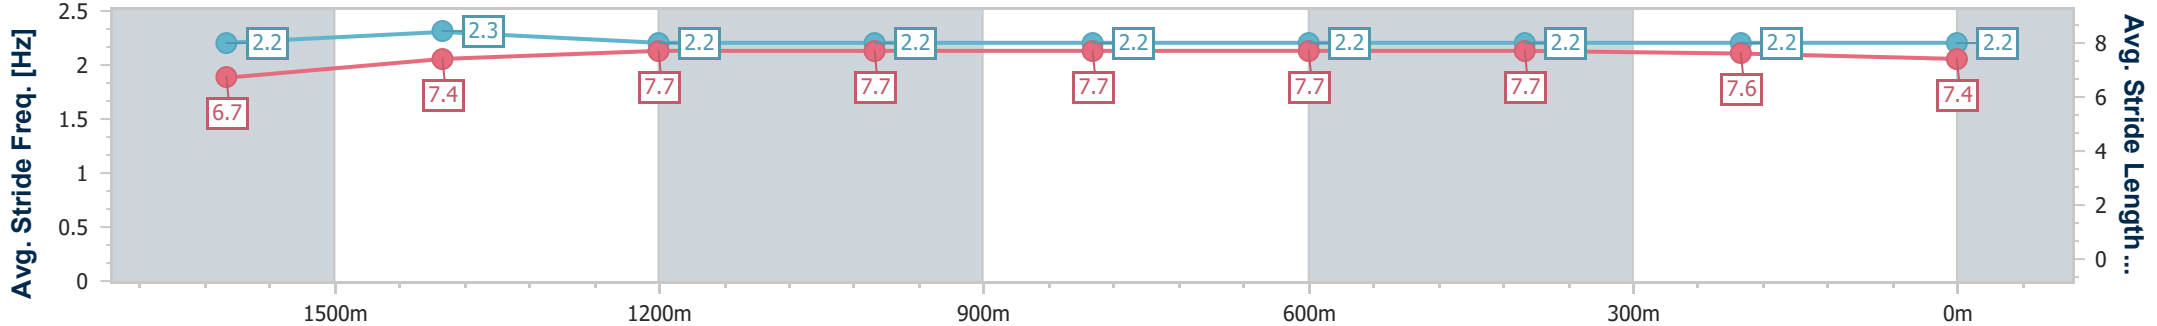

Horse/Jockey Name	Chayse 'N' Artie
Final Rank	3
Fastest Section Time (Section)	0:11.62 (800m)
Top Speed [km/h] (Section)	63.3 (1200m)
Race State	Finished

Aquis Park Gold Coast QLD Professional
Race 3: ARCHER PARK RACING BLUE & WHITE STARS
BENCHMARK 78 Handicap - 1800m

09 March 2024 - 12:48

Track Rating: Good 4, Weather: , Rail Position: True

Section	Overall	1600m	1400m	1200m	1000m	800m	600m	400m	200m
Section Times	1:48.72 [3] (0:14.47)	1:34.25 [8] (0:11.83)	1:22.42 [8] (0:11.71)	1:10.71 [9] (0:11.74)	0:58.97 [9] (0:11.83)	0:47.14 [9] (0:11.62)	0:35.52 [8] (0:11.76)	0:23.76 [7] (0:11.72)	0:12.04 [3] (0:12.04)
Average Speed [km/h]	49.8	61.2	61.4	61.4	61.1	61.8	61.2	61.4	59.9
Top Speed [km/h]	62.3	62.3	62.5	63.3	62.8	63.0	61.7	62.2	61.4
Avg. Dist. to Rail [m]	2.4	1.1	0.9	1.0	0.5	0.4	0.6	1.5	4.6
Avg. Stride Freq. [Hz]	2.2	2.3	2.2	2.2	2.2	2.2	2.2	2.2	2.2
Avg. Stride Length [m]	6.7	7.4	7.7	7.7	7.7	7.7	7.7	7.6	7.4

- [ ] Ranking at each section and finish
- -.-.- No data available at this section
- NA No data available