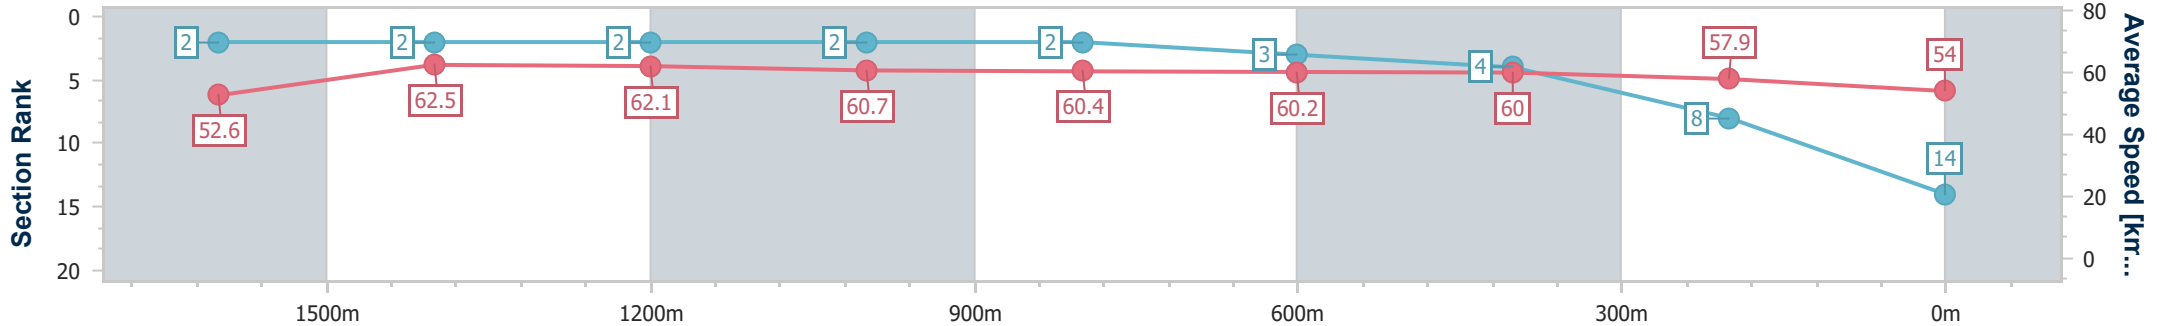

Horse/Jockey Name	Cosmic Gossip
Final Rank	14
Fastest Section Time (Section)	0:11.55 (1600m)
Top Speed [km/h] (Section)	66.9 (Overall)
Race State	Finished

Aquis Park Gold Coast QLD Professional
Race 3: ARCHER PARK RACING BLUE & WHITE STARS
BENCHMARK 78 Handicap - 1800m

09 March 2024 - 12:48

Track Rating: Good 4, Weather: , Rail Position: True

Section	Overall	1600m	1400m	1200m	1000m	800m	600m	400m	200m
Section Times	1:50.32 [14] (0:13.73)	1:36.59 [2] (0:11.55)	1:25.04 [2] (0:11.59)	1:13.45 [2] (0:11.87)	1:01.58 [2] (0:11.91)	0:49.67 [2] (0:11.97)	0:37.70 [3] (0:11.94)	0:25.76 [4] (0:12.42)	0:13.34 [8] (0:13.34)
Average Speed [km/h]	52.6	62.5	62.1	60.7	60.4	60.2	60.0	57.9	54.0
Top Speed [km/h]	66.9	66.8	63.0	61.3	61.5	60.5	60.7	59.0	56.5
Avg. Dist. to Rail [m]	4.8	1.2	0.3	0.3	0.4	0.4	0.9	0.4	1.4
Avg. Stride Freq. [Hz]	2.3	2.3	2.3	2.3	2.2	2.2	2.3	2.2	2.2
Avg. Stride Length [m]	7.0	7.5	7.6	7.5	7.5	7.5	7.4	7.2	6.8

- [ ] Ranking at each section and finish
- -.-.- No data available at this section
- NA No data available