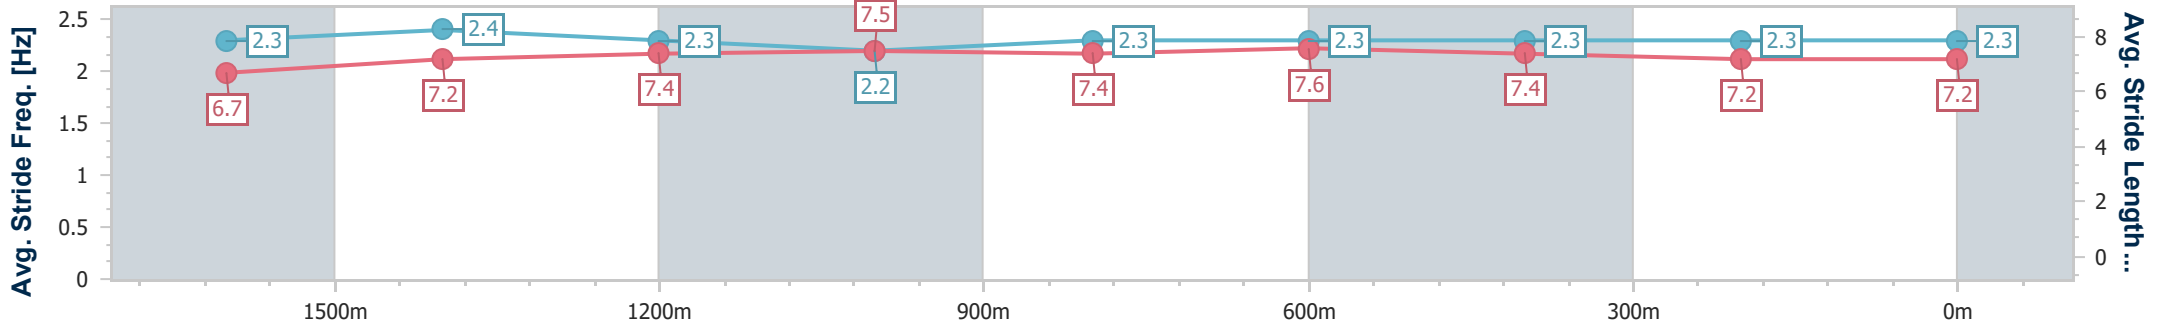

Horse/Jockey Name	Sigourney
Final Rank	4
Fastest Section Time (Section)	0:11.72 (800m)
Top Speed [km/h] (Section)	64.6 (Overall)
Race State	Finished

Aquis Park Gold Coast QLD Professional
Race 3: ARCHER PARK RACING BLUE & WHITE STARS
BENCHMARK 78 Handicap - 1800m

09 March 2024 - 12:48

Track Rating: Good 4, Weather: , Rail Position: True

Section	Overall	1600m	1400m	1200m	1000m	800m	600m	400m	200m
Section Times	1:49.08 [4] (0:13.94)	1:35.14 [5] (0:11.73)	1:23.41 [5] (0:11.74)	1:11.67 [5] (0:11.93)	0:59.74 [5] (0:11.91)	0:47.83 [5] (0:11.72)	0:36.11 [5] (0:11.84)	0:24.27 [5] (0:11.99)	0:12.28 [5] (0:12.28)
Average Speed [km/h]	51.7	61.7	61.3	60.4	60.5	61.7	60.7	60.1	58.7
Top Speed [km/h]	64.6	64.4	62.8	61.9	61.7	62.4	61.6	61.9	60.5
Avg. Dist. to Rail [m]	0.9	1.2	0.8	0.7	0.7	0.7	0.6	4.7	6.1
Avg. Stride Freq. [Hz]	2.3	2.4	2.3	2.2	2.3	2.3	2.3	2.3	2.3
Avg. Stride Length [m]	6.7	7.2	7.4	7.5	7.4	7.6	7.4	7.2	7.2

- [ ] Ranking at each section and finish
- -.-.- No data available at this section
- NA No data available