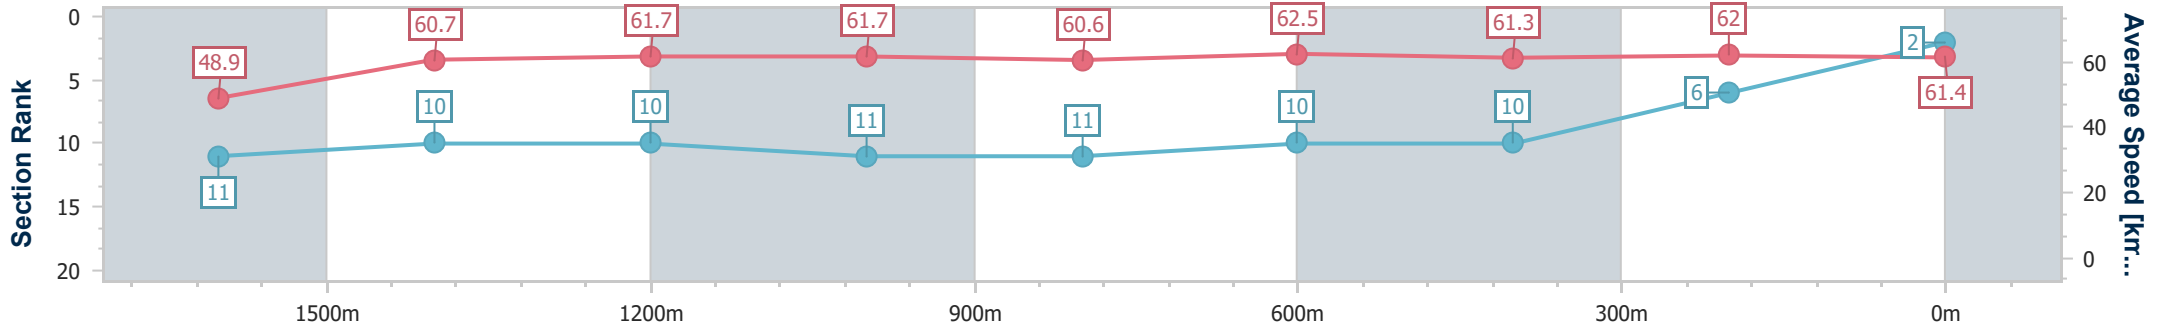

Horse/Jockey Name	Tony Be
Final Rank	2
Fastest Section Time (Section)	0:11.52 (800m)
Top Speed [km/h] (Section)	63.6 (1200m)
Race State	Finished

Aquis Park Gold Coast QLD Professional
Race 3: ARCHER PARK RACING BLUE & WHITE STARS
BENCHMARK 78 Handicap - 1800m

09 March 2024 - 12:48

Track Rating: Good 4, Weather: , Rail Position: True

Section	Overall	1600m	1400m	1200m	1000m	800m	600m	400m	200m
Section Times	1:48.65 [2] (0:14.72)	1:33.93 [11] (0:11.95)	1:21.98 [10] (0:11.66)	1:10.32 [10] (0:11.65)	0:58.67 [11] (0:11.93)	0:46.74 [11] (0:11.52)	0:35.22 [10] (0:11.79)	0:23.43 [10] (0:11.71)	0:11.72 [6] (0:11.72)
Average Speed [km/h]	48.9	60.7	61.7	61.7	60.6	62.5	61.3	62.0	61.4
Top Speed [km/h]	61.1	62.0	62.9	63.6	62.6	63.5	62.2	62.9	62.4
Avg. Dist. to Rail [m]	3.3	1.0	0.6	1.1	0.7	0.8	0.7	5.7	8.5
Avg. Stride Freq. [Hz]	2.1	2.2	2.2	2.2	2.2	2.2	2.2	2.2	2.2
Avg. Stride Length [m]	7.1	7.7	7.8	7.8	7.7	7.9	7.9	7.7	7.6

- [ ] Ranking at each section and finish
- -.-.- No data available at this section
- NA No data available