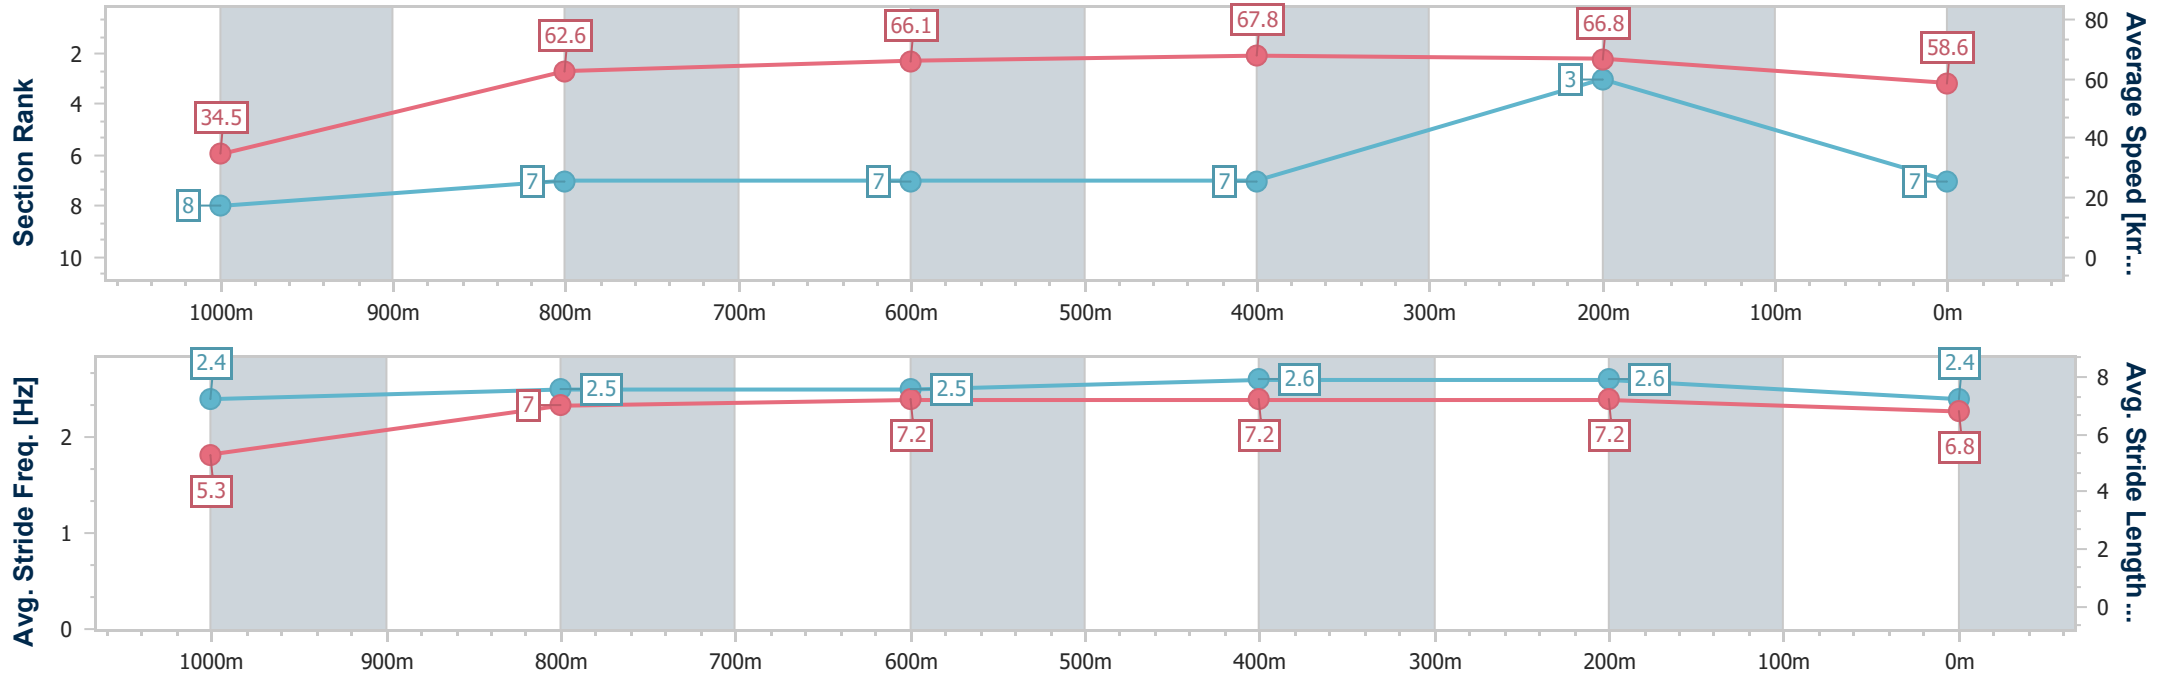

- [] Ranking at each section and finish
- .-.- No data available at this section
- NA No data available

Horse/Jockey Name	Santorini Summer
Final Rank	7
Fastest Section Time (Section)	0:05.25 (Overall)
Top Speed [km/h] (Section)	69.5 (600m)
Race State	Finished

Rockhampton QLD Professional
 Race 7: ROCKY SIGHT AND SOUND BENCHMARK 65 Handicap
 - 1050m

08 March 2024 - 17:22

Track Rating: Soft 5, Weather: Fine, Rail Position: +4.5m

Section	Overall	1000m	800m	600m	400m	200m
Section Times	1:01.56 [7] (0:05.25)	0:56.31 [8] (0:11.50)	0:44.81 [7] (0:11.12)	0:33.69 [7] (0:10.63)	0:23.06 [7] (0:10.78)	0:12.28 [3] (0:12.28)
Average Speed [km/h]	34.5	62.6	66.1	67.8	66.8	58.6
Top Speed [km/h]	56.6	66.3	67.4	69.5	69.3	64.8
Avg. Dist. to Rail [m]	1.8	0.7	2.7	4.3	3.8	5.9
Avg. Stride Freq. [Hz]	2.4	2.5	2.5	2.6	2.6	2.4
Avg. Stride Length [m]	5.3	7.0	7.2	7.2	7.2	6.8

- [] Ranking at each section and finish
- .-.- No data available at this section
- NA No data available

Horse/Jockey Name	Dragon's Snip
Final Rank	8
Fastest Section Time (Section)	0:04.93 (Overall)
Top Speed [km/h] (Section)	68.4 (600m)
Race State	Finished