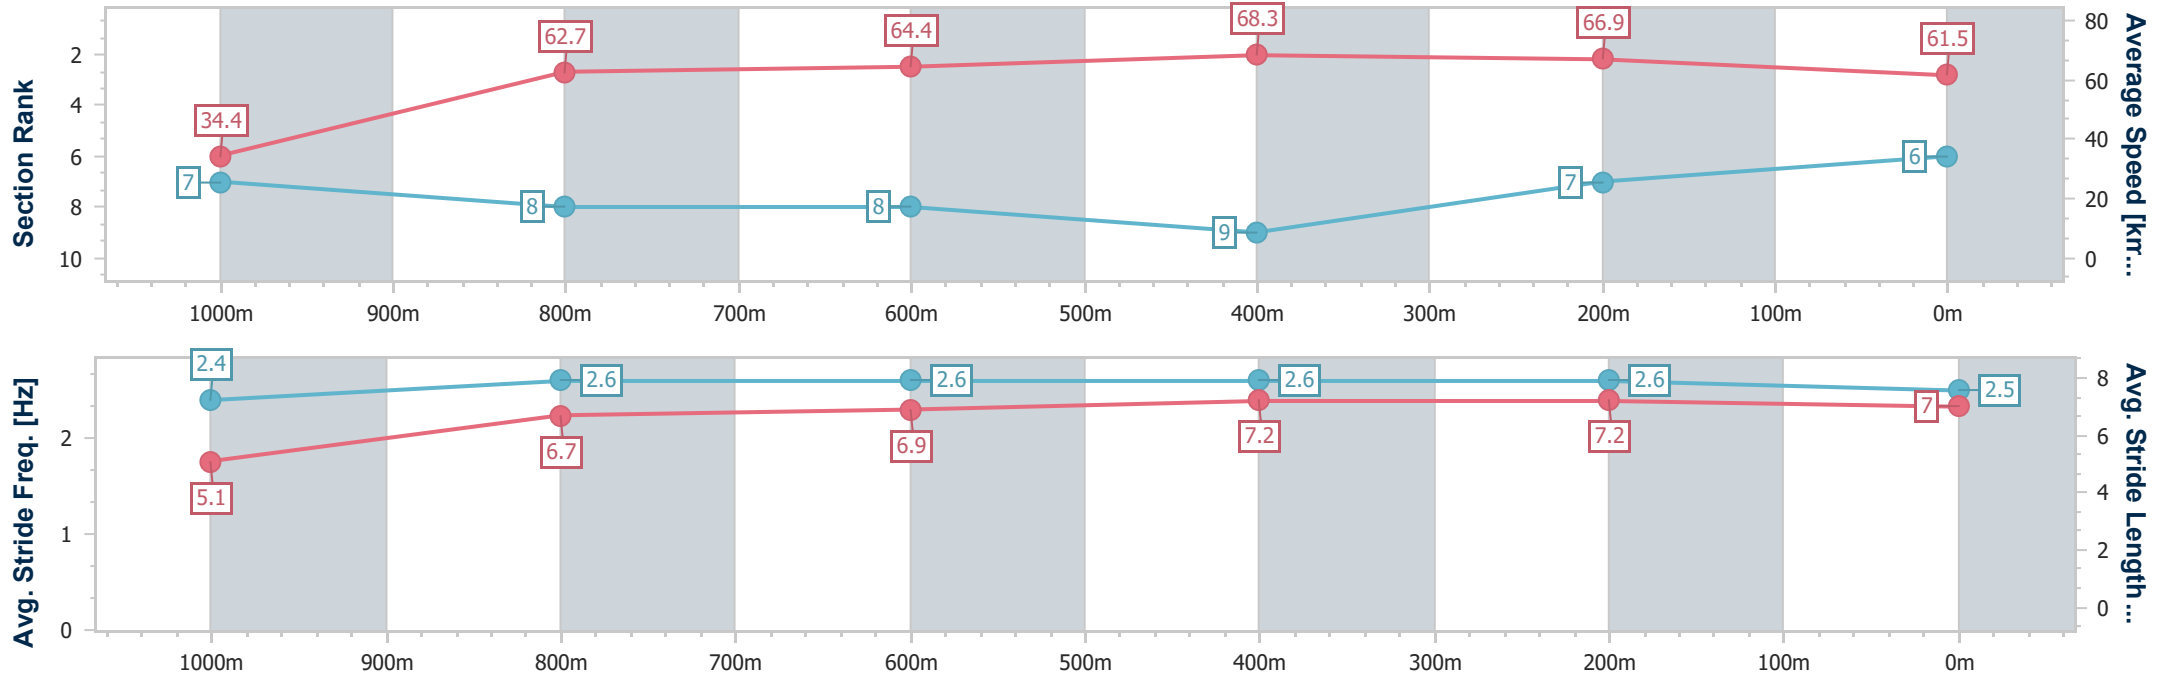

- [] Ranking at each section and finish
- .-.- No data available at this section
- NA No data available

Horse/Jockey Name	Mishani Mystique
Final Rank	6
Fastest Section Time (Section)	0:05.24 (Overall)
Top Speed [km/h] (Section)	69.4 (400m)
Race State	Finished

Rockhampton QLD Professional
Race 7: ROCKY SIGHT AND SOUND BENCHMARK 65 Handicap
- 1050m

08 March 2024 - 17:22

Track Rating: Soft 5, Weather: Fine, Rail Position: +4.5m

Section	Overall	1000m	800m	600m	400m	200m
Section Times	1:01.16 [6] (0:05.24)	0:55.92 [7] (0:11.58)	0:44.34 [8] (0:11.35)	0:32.99 [8] (0:10.55)	0:22.44 [9] (0:10.75)	0:11.69 [7] (0:11.69)
Average Speed [km/h]	34.4	62.7	64.4	68.3	66.9	61.5
Top Speed [km/h]	55.6	66.2	66.2	69.3	69.4	64.3
Avg. Dist. to Rail [m]	5.9	2.0	1.8	2.7	5.6	8.4
Avg. Stride Freq. [Hz]	2.4	2.6	2.6	2.6	2.6	2.5
Avg. Stride Length [m]	5.1	6.7	6.9	7.2	7.2	7.0