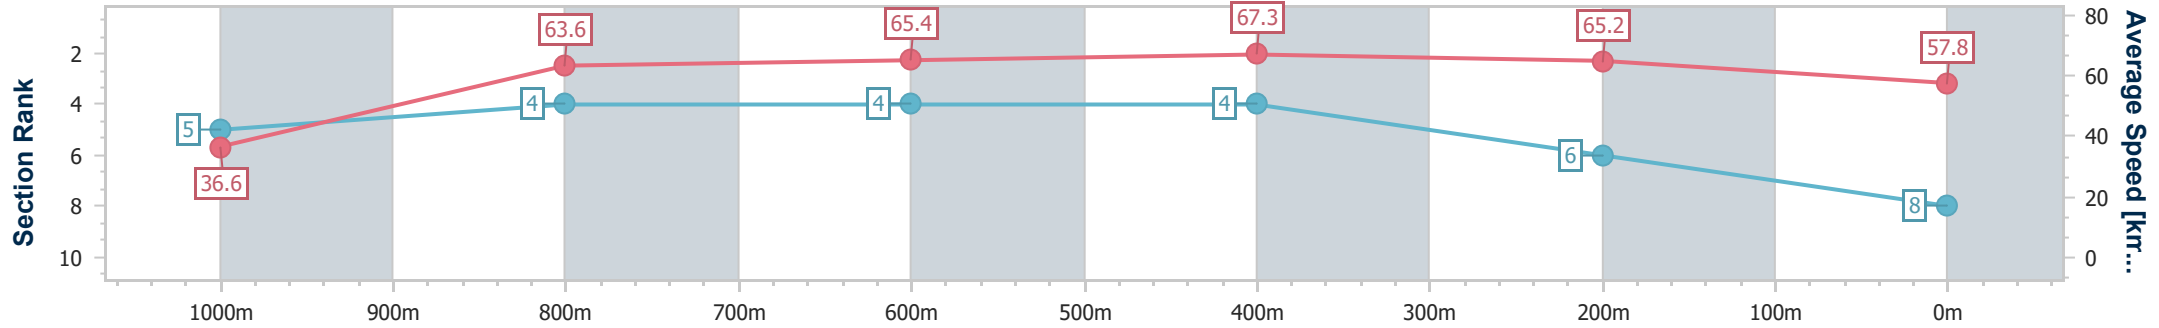

Rockhampton QLD Professional
 Race 7: ROCKY SIGHT AND SOUND BENCHMARK 65 Handicap
 - 1050m

08 March 2024 - 17:22

Track Rating: Soft 5, Weather: Fine, Rail Position: +4.5m

Section	Overall	1000m	800m	600m	400m	200m
Section Times	1:01.56 [7] (0:05.25)	0:56.31 [8] (0:11.50)	0:44.81 [7] (0:11.12)	0:33.69 [7] (0:10.63)	0:23.06 [7] (0:10.78)	0:12.28 [3] (0:12.28)
Average Speed [km/h]	34.5	62.6	66.1	67.8	66.8	58.6
Top Speed [km/h]	56.6	66.3	67.4	69.5	69.3	64.8
Avg. Dist. to Rail [m]	1.8	0.7	2.7	4.3	3.8	5.9
Avg. Stride Freq. [Hz]	2.4	2.5	2.5	2.6	2.6	2.4
Avg. Stride Length [m]	5.3	7.0	7.2	7.2	7.2	6.8

- [] Ranking at each section and finish
- .-.- No data available at this section
- NA No data available

Horse/Jockey Name	Dragon's Snip
Final Rank	8
Fastest Section Time (Section)	0:04.93 (Overall)
Top Speed [km/h] (Section)	68.4 (600m)
Race State	Finished

Rockhampton QLD Professional
Race 7: ROCKY SIGHT AND SOUND BENCHMARK 65 Handicap
- 1050m

08 March 2024 - 17:22

Track Rating: Soft 5, Weather: Fine, Rail Position: +4.5m

Section	Overall	1000m	800m	600m	400m	200m
Section Times	1:01.87 [8] (0:04.93)	0:56.94 [5] (0:11.44)	0:45.50 [4] (0:11.29)	0:34.21 [4] (0:10.72)	0:23.49 [4] (0:11.05)	0:12.44 [6] (0:12.44)
Average Speed [km/h]	36.6	63.6	65.4	67.3	65.2	57.8
Top Speed [km/h]	58.1	68.0	67.7	68.4	68.2	62.3
Avg. Dist. to Rail [m]	4.0	1.9	3.2	6.0	6.1	7.7
Avg. Stride Freq. [Hz]	2.3	2.4	2.4	2.4	2.4	2.2
Avg. Stride Length [m]	5.9	7.3	7.5	7.7	7.7	7.2