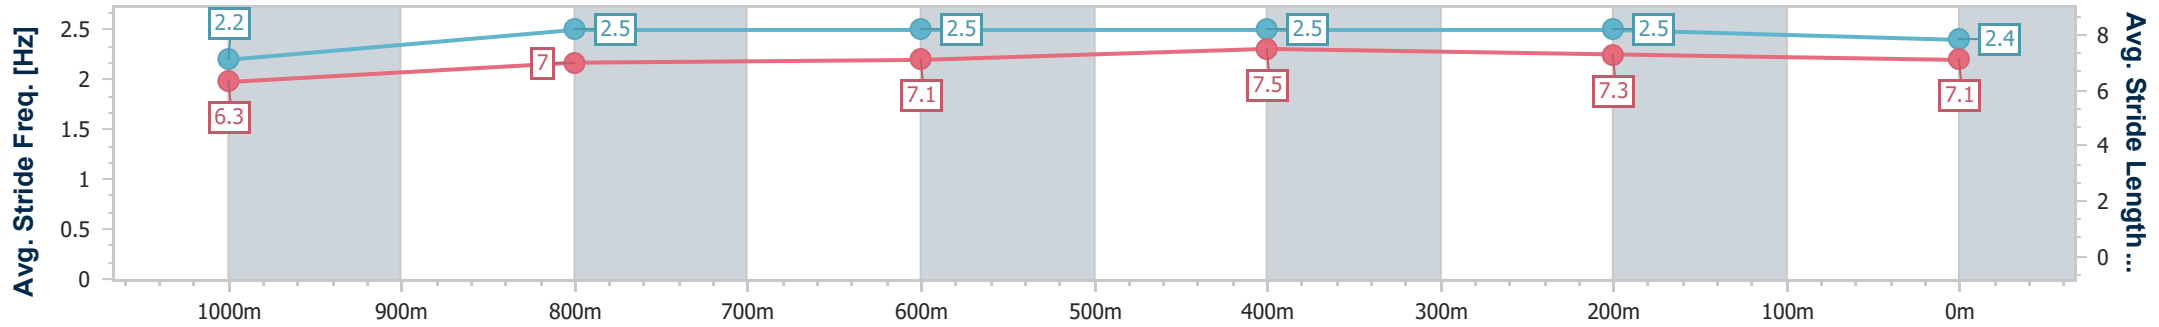

Horse/Jockey Name	Best Song
Final Rank	3
Fastest Section Time (Section)	0:04.82 (Overall)
Top Speed [km/h] (Section)	67.7 (600m)
Race State	Finished

Rockhampton QLD Professional
Race 7: ROCKY SIGHT AND SOUND BENCHMARK 65 Handicap
- 1050m

08 March 2024 - 17:22

Track Rating: Soft 5, Weather: Fine, Rail Position: +4.5m

Section	Overall	1000m	800m	600m	400m	200m
Section Times	1:00.81 [3] (0:04.82)	0:55.99 [1] (0:11.43)	0:44.56 [3] (0:11.32)	0:33.24 [3] (0:10.70)	0:22.54 [3] (0:11.01)	0:11.53 [4] (0:11.53)
Average Speed [km/h]	37.4	62.7	63.3	67.4	65.4	62.5
Top Speed [km/h]	56.5	63.8	64.5	67.7	67.1	65.6
Avg. Dist. to Rail [m]	0.3	0.6	0.8	0.9	2.4	6.6
Avg. Stride Freq. [Hz]	2.2	2.5	2.5	2.5	2.5	2.4
Avg. Stride Length [m]	6.3	7.0	7.1	7.5	7.3	7.1

- [ ] Ranking at each section and finish
- -.-.- No data available at this section
- NA No data available