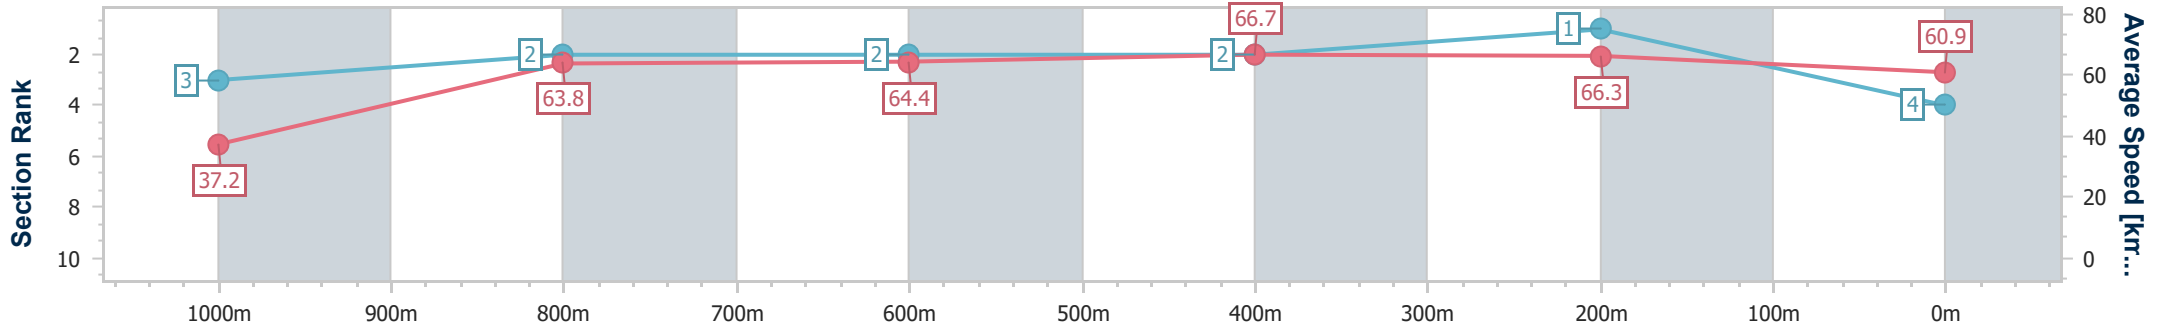

Horse/Jockey Name	Rubunkar
Final Rank	4
Fastest Section Time (Section)	0:04.86 (Overall)
Top Speed [km/h] (Section)	67.8 (600m)
Race State	Finished

Rockhampton QLD Professional
Race 7: ROCKY SIGHT AND SOUND BENCHMARK 65 Handicap
- 1050m

08 March 2024 - 17:22

Track Rating: Soft 5, Weather: Fine, Rail Position: +4.5m

Section	Overall	1000m	800m	600m	400m	200m
Section Times	1:00.86 [4] (0:04.86)	0:56.00 [3] (0:11.29)	0:44.71 [2] (0:11.23)	0:33.48 [2] (0:10.81)	0:22.67 [2] (0:10.86)	0:11.81 [1] (0:11.81)
Average Speed [km/h]	37.2	63.8	64.4	66.7	66.3	60.9
Top Speed [km/h]	57.2	65.9	65.5	67.8	67.7	64.7
Avg. Dist. to Rail [m]	1.0	0.3	0.8	1.3	1.0	1.1
Avg. Stride Freq. [Hz]	2.4	2.5	2.4	2.4	2.4	2.3
Avg. Stride Length [m]	5.9	7.2	7.5	7.6	7.6	7.3

- [ ] Ranking at each section and finish
- -.-.- No data available at this section
- NA No data available