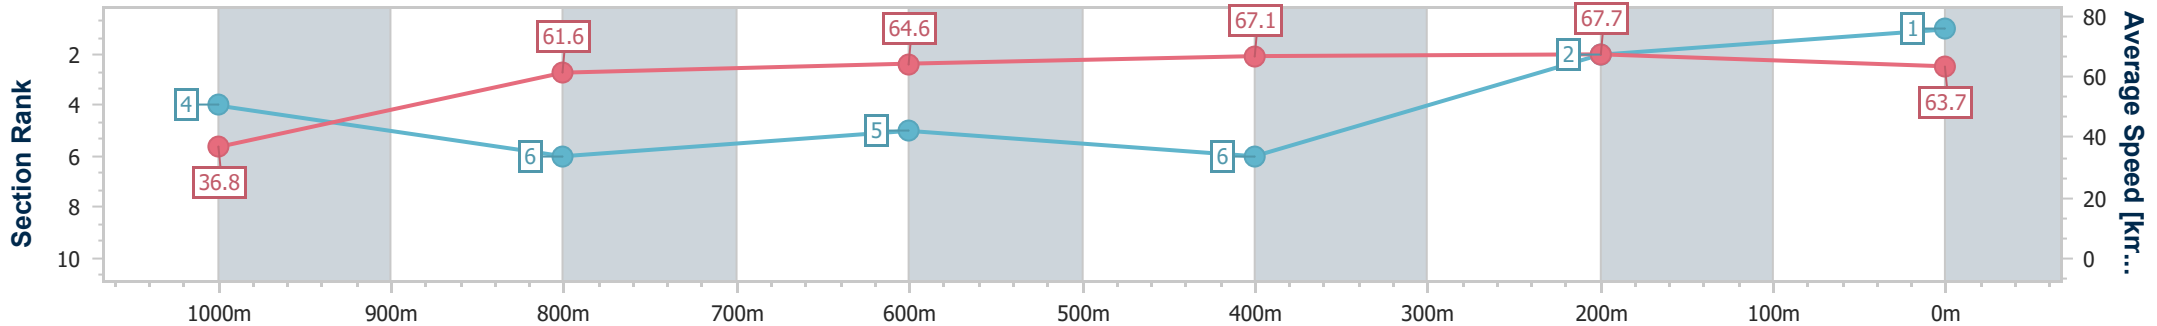

08 March 2024 - 17:22

Track Rating: Soft 5, Weather: Fine, Rail Position: +4.5m

Section	Overall	1000m	800m	600m	400m	200m
Section Times	1:00.42 [1] (0:04.91)	0:55.51 [4] (0:11.63)	0:43.88 [6] (0:11.21)	0:32.67 [5] (0:10.72)	0:21.95 [6] (0:10.65)	0:11.30 [2]
Average Speed [km/h]	36.8	61.6	64.6	67.1	67.7	63.7
Top Speed [km/h]	54.5	64.9	65.7	68.0	68.7	66.4
Avg. Dist. to Rail [m]	0.6	0.7	1.0	3.0	4.0	6.2
Avg. Stride Freq. [Hz]	2.3	2.4	2.4	2.4	2.4	2.4
Avg. Stride Length [m]	6.1	7.2	7.5	7.7	7.7	7.4