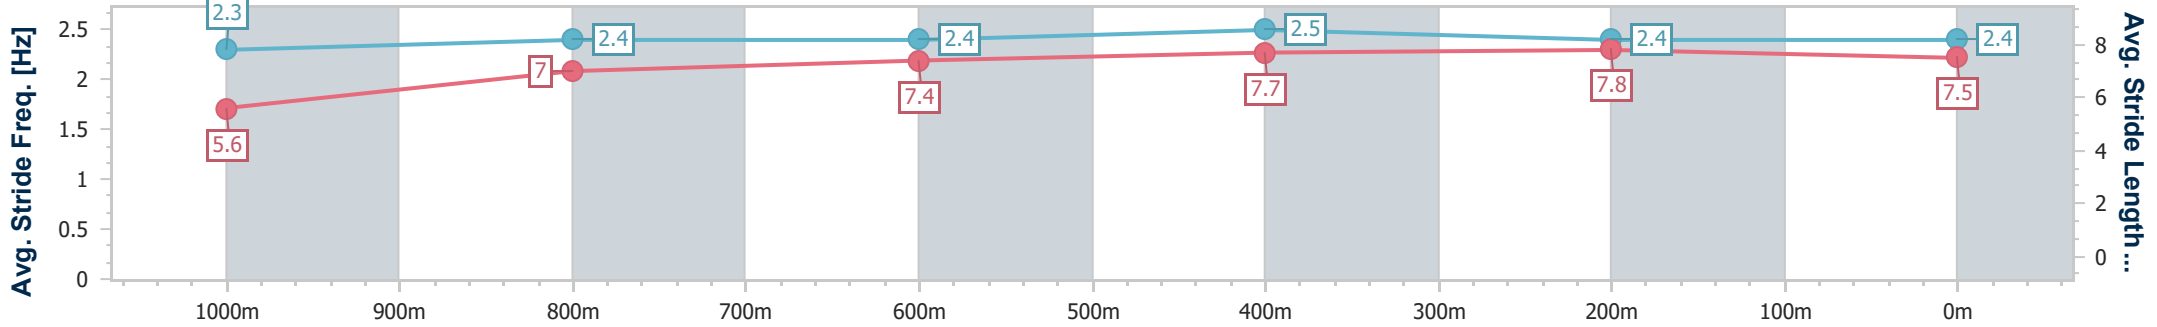

Horse/Jockey Name	Bencoolen
Final Rank	2
Fastest Section Time (Section)	0:05.26 (Overall)
Top Speed [km/h] (Section)	70.1 (400m)
Race State	Finished

Rockhampton QLD Professional
Race 7: ROCKY SIGHT AND SOUND BENCHMARK 65 Handicap
- 1050m

08 March 2024 - 17:22

Track Rating: Soft 5, Weather: Fine, Rail Position: +4.5m

Section	Overall	1000m	800m	600m	400m	200m
Section Times	1:00.76 [2] (0:05.26)	0:55.50 [9] (0:11.79)	0:43.71 [9] (0:11.13)	0:32.58 [9] (0:10.52)	0:22.06 [8] (0:10.79)	0:11.27 [9] (0:11.27)
Average Speed [km/h]	34.2	61.0	65.3	68.5	66.6	63.9
Top Speed [km/h]	52.1	65.0	67.5	69.9	70.1	66.1
Avg. Dist. to Rail [m]	6.5	1.1	1.0	1.6	1.4	1.7
Avg. Stride Freq. [Hz]	2.3	2.4	2.4	2.5	2.4	2.4
Avg. Stride Length [m]	5.6	7.0	7.4	7.7	7.8	7.5

- [ ] Ranking at each section and finish
- -.-.- No data available at this section
- NA No data available