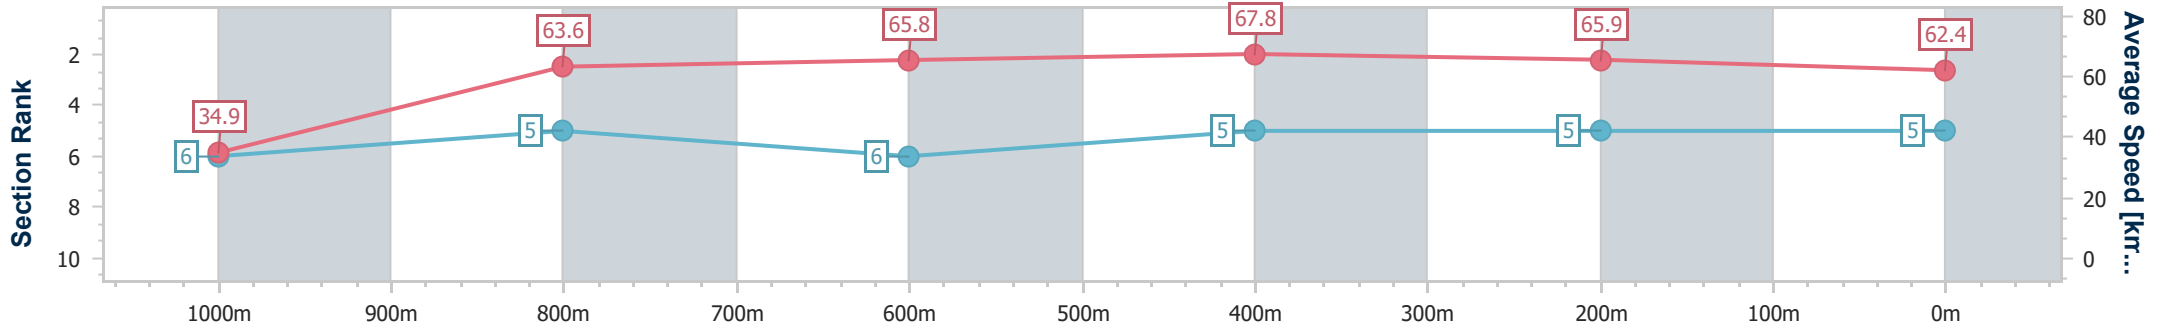

Horse/Jockey Name	Fight In The Dog
Final Rank	5
Fastest Section Time (Section)	0:05.15 (Overall)
Top Speed [km/h] (Section)	69.0 (600m)
Race State	Finished

Rockhampton QLD Professional
Race 7: ROCKY SIGHT AND SOUND BENCHMARK 65 Handicap
- 1050m

08 March 2024 - 17:22

Track Rating: Soft 5, Weather: Fine, Rail Position: +4.5m

Section	Overall	1000m	800m	600m	400m	200m
Section Times	1:00.92 [5] (0:05.15)	0:55.77 [6] (0:11.39)	0:44.38 [5] (0:11.26)	0:33.12 [6] (0:10.65)	0:22.47 [5] (0:10.92)	0:11.55 [5] (0:11.55)
Average Speed [km/h]	34.9	63.6	65.8	67.8	65.9	62.4
Top Speed [km/h]	55.6	67.0	67.0	69.0	68.6	64.7
Avg. Dist. to Rail [m]	4.3	1.2	3.6	5.7	6.1	6.1
Avg. Stride Freq. [Hz]	2.3	2.5	2.4	2.5	2.5	2.4
Avg. Stride Length [m]	5.5	7.2	7.5	7.6	7.3	7.3

- [ ] Ranking at each section and finish
- -.-.- No data available at this section
- NA No data available