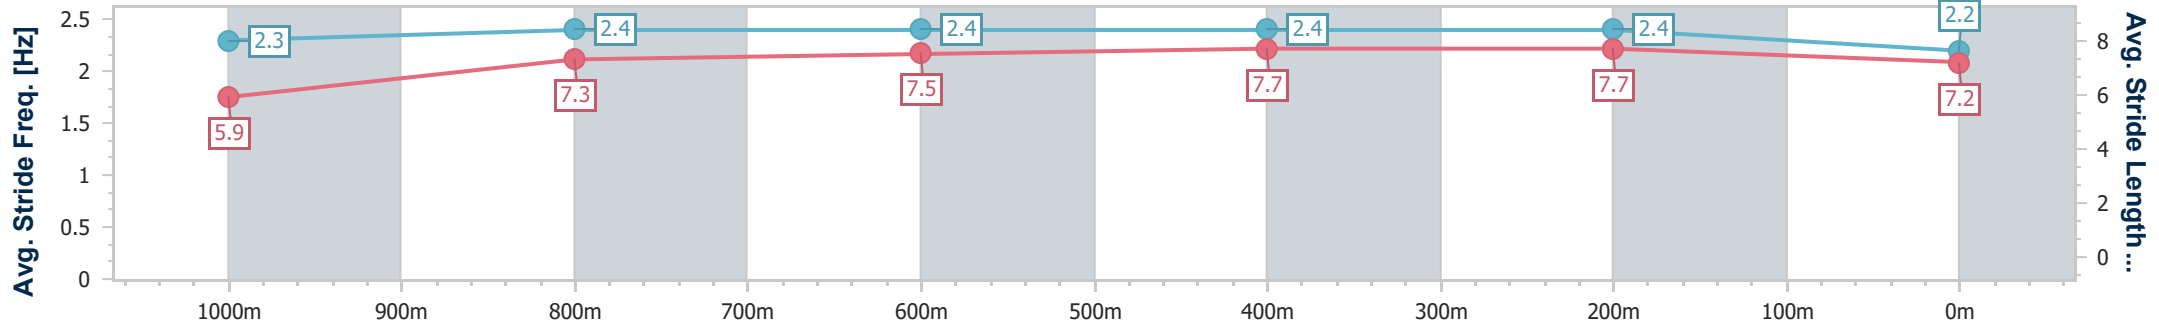

Rockhampton QLD Professional
 Race 7: ROCKY SIGHT AND SOUND BENCHMARK 65 Handicap
 - 1050m

08 March 2024 - 17:22

Track Rating: Soft 5, Weather: Fine, Rail Position: +4.5m

Section	Overall	1000m	800m	600m	400m	200m
Section Times	1:01.56 [7] (0:05.25)	0:56.31 [8] (0:11.50)	0:44.81 [7] (0:11.12)	0:33.69 [7] (0:10.63)	0:23.06 [7] (0:10.78)	0:12.28 [3] (0:12.28)
Average Speed [km/h]	34.5	62.6	66.1	67.8	66.8	58.6
Top Speed [km/h]	56.6	66.3	67.4	69.5	69.3	64.8
Avg. Dist. to Rail [m]	1.8	0.7	2.7	4.3	3.8	5.9
Avg. Stride Freq. [Hz]	2.4	2.5	2.5	2.6	2.6	2.4
Avg. Stride Length [m]	5.3	7.0	7.2	7.2	7.2	6.8

- [] Ranking at each section and finish
- .-.- No data available at this section
- NA No data available

Horse/Jockey Name	Dragon's Snip
Final Rank	8
Fastest Section Time (Section)	0:04.93 (Overall)
Top Speed [km/h] (Section)	68.4 (600m)
Race State	Finished

Rockhampton QLD Professional
Race 7: ROCKY SIGHT AND SOUND BENCHMARK 65 Handicap
- 1050m

08 March 2024 - 17:22

Track Rating: Soft 5, Weather: Fine, Rail Position: +4.5m

Section	Overall	1000m	800m	600m	400m	200m
Section Times	1:01.87 [8] (0:04.93)	0:56.94 [5] (0:11.44)	0:45.50 [4] (0:11.29)	0:34.21 [4] (0:10.72)	0:23.49 [4] (0:11.05)	0:12.44 [6] (0:12.44)
Average Speed [km/h]	36.6	63.6	65.4	67.3	65.2	57.8
Top Speed [km/h]	58.1	68.0	67.7	68.4	68.2	62.3
Avg. Dist. to Rail [m]	4.0	1.9	3.2	6.0	6.1	7.7
Avg. Stride Freq. [Hz]	2.3	2.4	2.4	2.4	2.4	2.2
Avg. Stride Length [m]	5.9	7.3	7.5	7.7	7.7	7.2