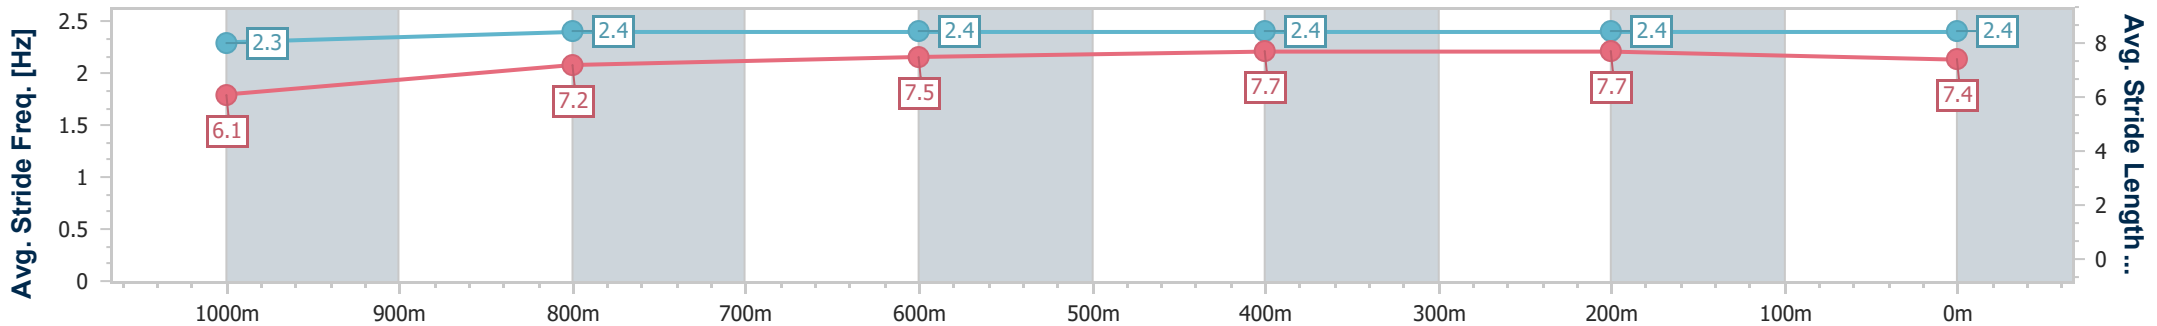

08 March 2024 - 17:22

Track Rating: Soft 5, Weather: Fine, Rail Position: +4.5m

Section	Overall	1000m	800m	600m	400m	200m
Section Times	1:00.42 [1] (0:04.91)	0:55.51 [4] (0:11.63)	0:43.88 [6] (0:11.21)	0:32.67 [5] (0:10.72)	0:21.95 [6] (0:10.65)	0:11.30 [2]
Average Speed [km/h]	36.8	61.6	64.6	67.1	67.7	63.7
Top Speed [km/h]	54.5	64.9	65.7	68.0	68.7	66.4
Avg. Dist. to Rail [m]	0.6	0.7	1.0	3.0	4.0	6.2
Avg. Stride Freq. [Hz]	2.3	2.4	2.4	2.4	2.4	2.4
Avg. Stride Length [m]	6.1	7.2	7.5	7.7	7.7	7.4