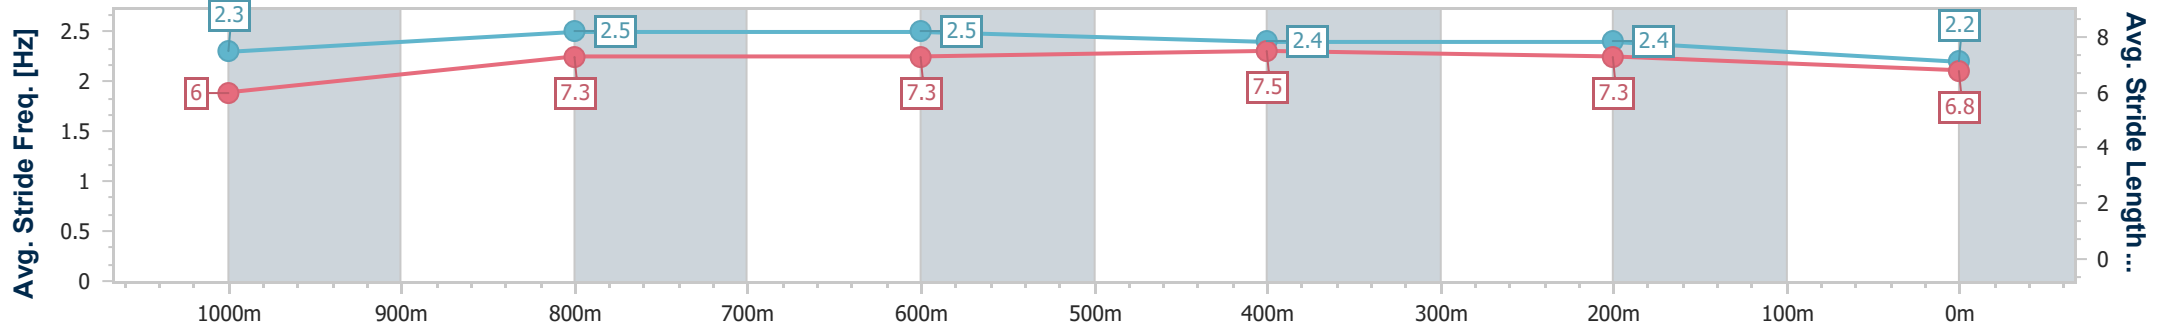

Rockhampton QLD Professional
Race 7: ROCKY SIGHT AND SOUND BENCHMARK 65 Handicap
- 1050m

08 March 2024 - 17:22

Track Rating: Soft 5, Weather: Fine, Rail Position: +4.5m

Section	Overall	1000m	800m	600m	400m	200m
Section Times	1:01.87 [8] (0:04.93)	0:56.94 [5] (0:11.44)	0:45.50 [4] (0:11.29)	0:34.21 [4] (0:10.72)	0:23.49 [4] (0:11.05)	0:12.44 [6] (0:12.44)
Average Speed [km/h]	36.6	63.6	65.4	67.3	65.2	57.8
Top Speed [km/h]	58.1	68.0	67.7	68.4	68.2	62.3
Avg. Dist. to Rail [m]	4.0	1.9	3.2	6.0	6.1	7.7
Avg. Stride Freq. [Hz]	2.3	2.4	2.4	2.4	2.4	2.2
Avg. Stride Length [m]	5.9	7.3	7.5	7.7	7.7	7.2

- [] Ranking at each section and finish
- .-.- No data available at this section
- NA No data available

Horse/Jockey Name	Fay Faye
Final Rank	9
Fastest Section Time (Section)	0:04.83 (Overall)
Top Speed [km/h] (Section)	67.1 (600m)
Race State	Finished

Rockhampton QLD Professional
 Race 7: ROCKY SIGHT AND SOUND BENCHMARK 65 Handicap
 - 1050m

08 March 2024 - 17:22

Track Rating: Soft 5, Weather: Fine, Rail Position: +4.5m

Section	Overall	1000m	800m	600m	400m	200m
Section Times	1:02.85 [9] (0:04.83)	0:58.02 [2] (0:11.12)	0:46.90 [1] (0:11.22)	0:35.68 [1] (0:10.93)	0:24.75 [1] (0:11.38)	0:13.37 [8] (0:13.37)
Average Speed [km/h]	37.3	65.0	64.6	65.9	63.2	53.9
Top Speed [km/h]	58.2	66.8	65.6	67.1	66.6	59.9
Avg. Dist. to Rail [m]	5.2	1.5	0.9	2.2	2.3	3.4
Avg. Stride Freq. [Hz]	2.3	2.5	2.5	2.4	2.4	2.2
Avg. Stride Length [m]	6.0	7.3	7.3	7.5	7.3	6.8

- [] Ranking at each section and finish
- .-.- No data available at this section
- NA No data available