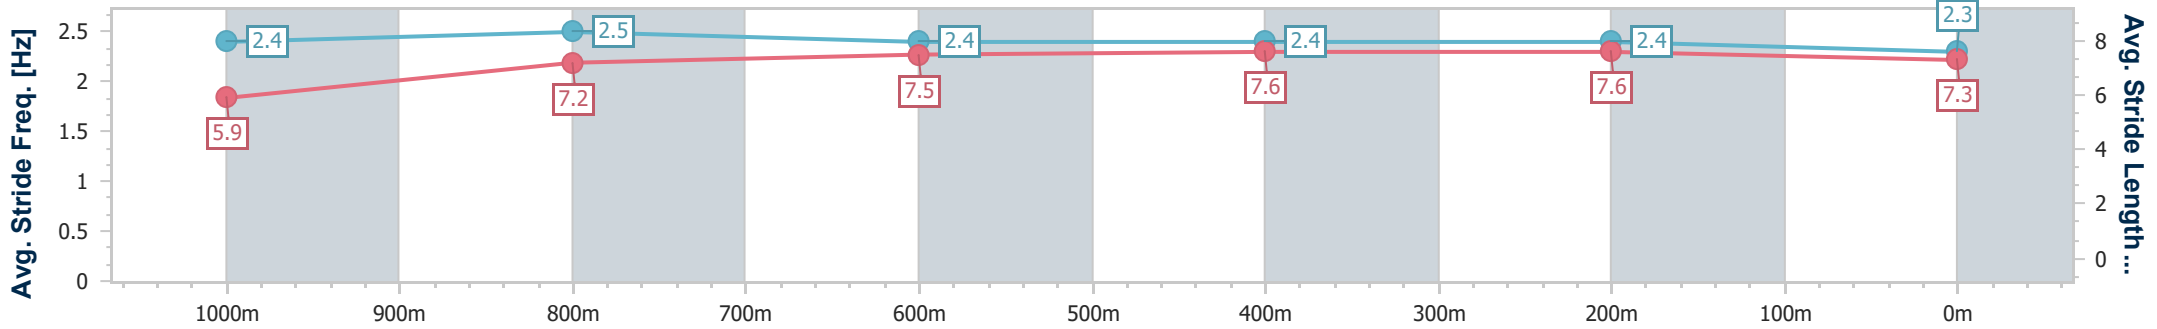

Horse/Jockey Name	Rubunkar
Final Rank	4
Fastest Section Time (Section)	0:04.86 (Overall)
Top Speed [km/h] (Section)	67.8 (600m)
Race State	Finished

Rockhampton QLD Professional
Race 7: ROCKY SIGHT AND SOUND BENCHMARK 65 Handicap
- 1050m

08 March 2024 - 17:22

Track Rating: Soft 5, Weather: Fine, Rail Position: +4.5m

Section	Overall	1000m	800m	600m	400m	200m
Section Times	1:00.86 [4] (0:04.86)	0:56.00 [3] (0:11.29)	0:44.71 [2] (0:11.23)	0:33.48 [2] (0:10.81)	0:22.67 [2] (0:10.86)	0:11.81 [1] (0:11.81)
Average Speed [km/h]	37.2	63.8	64.4	66.7	66.3	60.9
Top Speed [km/h]	57.2	65.9	65.5	67.8	67.7	64.7
Avg. Dist. to Rail [m]	1.0	0.3	0.8	1.3	1.0	1.1
Avg. Stride Freq. [Hz]	2.4	2.5	2.4	2.4	2.4	2.3
Avg. Stride Length [m]	5.9	7.2	7.5	7.6	7.6	7.3

- [ ] Ranking at each section and finish
- -.-.- No data available at this section
- NA No data available