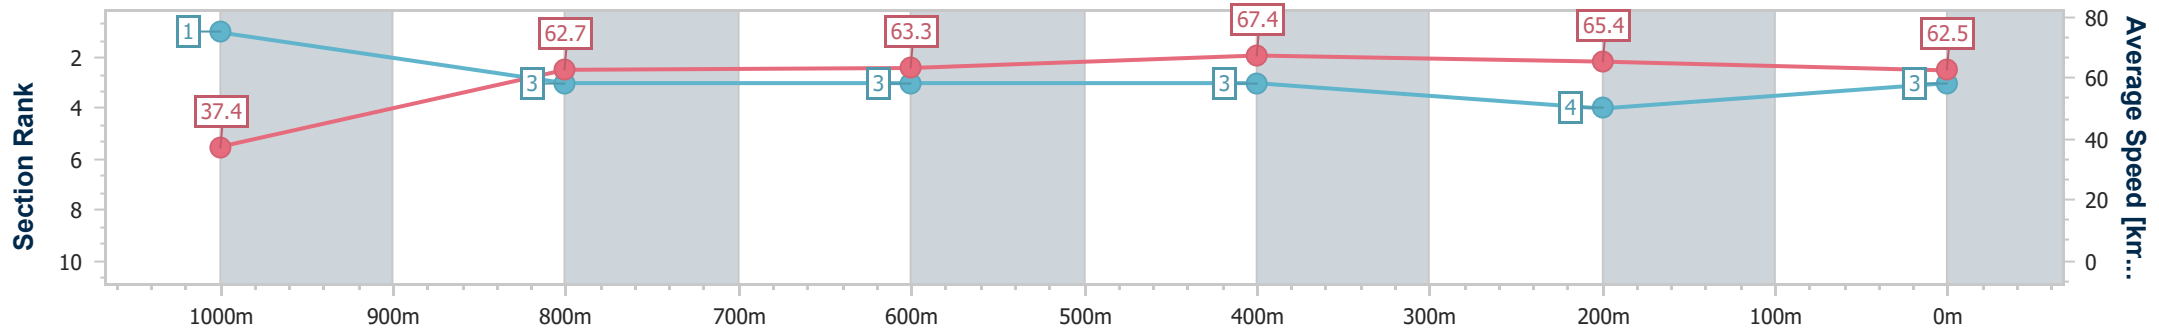

Horse/Jockey Name	Best Song
Final Rank	3
Fastest Section Time (Section)	0:04.82 (Overall)
Top Speed [km/h] (Section)	67.7 (600m)
Race State	Finished

Rockhampton QLD Professional
Race 7: ROCKY SIGHT AND SOUND BENCHMARK 65 Handicap
- 1050m

08 March 2024 - 17:22

Track Rating: Soft 5, Weather: Fine, Rail Position: +4.5m

Section	Overall	1000m	800m	600m	400m	200m
Section Times	1:00.81 [3] (0:04.82)	0:55.99 [1] (0:11.43)	0:44.56 [3] (0:11.32)	0:33.24 [3] (0:10.70)	0:22.54 [3] (0:11.01)	0:11.53 [4] (0:11.53)
Average Speed [km/h]	37.4	62.7	63.3	67.4	65.4	62.5
Top Speed [km/h]	56.5	63.8	64.5	67.7	67.1	65.6
Avg. Dist. to Rail [m]	0.3	0.6	0.8	0.9	2.4	6.6
Avg. Stride Freq. [Hz]	2.2	2.5	2.5	2.5	2.5	2.4
Avg. Stride Length [m]	6.3	7.0	7.1	7.5	7.3	7.1

- [ ] Ranking at each section and finish
- -.-.- No data available at this section
- NA No data available