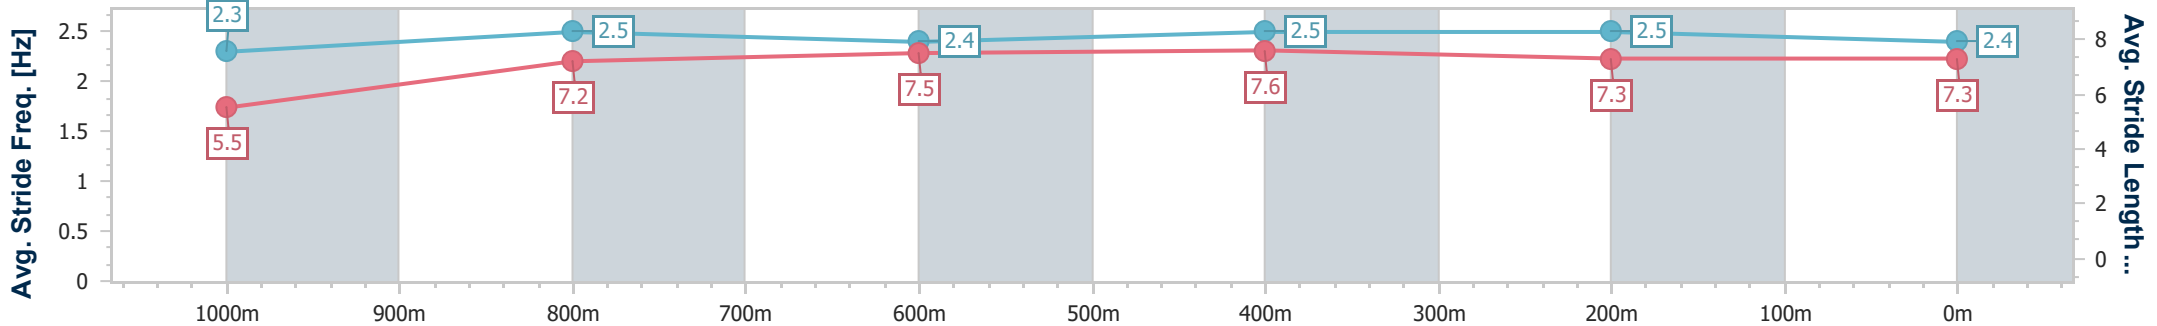

Horse/Jockey Name	Fight In The Dog
Final Rank	5
Fastest Section Time (Section)	0:05.15 (Overall)
Top Speed [km/h] (Section)	69.0 (600m)
Race State	Finished

Rockhampton QLD Professional
Race 7: ROCKY SIGHT AND SOUND BENCHMARK 65 Handicap
- 1050m

08 March 2024 - 17:22

Track Rating: Soft 5, Weather: Fine, Rail Position: +4.5m

Section	Overall	1000m	800m	600m	400m	200m
Section Times	1:00.92 [5] (0:05.15)	0:55.77 [6] (0:11.39)	0:44.38 [5] (0:11.26)	0:33.12 [6] (0:10.65)	0:22.47 [5] (0:10.92)	0:11.55 [5] (0:11.55)
Average Speed [km/h]	34.9	63.6	65.8	67.8	65.9	62.4
Top Speed [km/h]	55.6	67.0	67.0	69.0	68.6	64.7
Avg. Dist. to Rail [m]	4.3	1.2	3.6	5.7	6.1	6.1
Avg. Stride Freq. [Hz]	2.3	2.5	2.4	2.5	2.5	2.4
Avg. Stride Length [m]	5.5	7.2	7.5	7.6	7.3	7.3

- [ ] Ranking at each section and finish
- -.-.- No data available at this section
- NA No data available