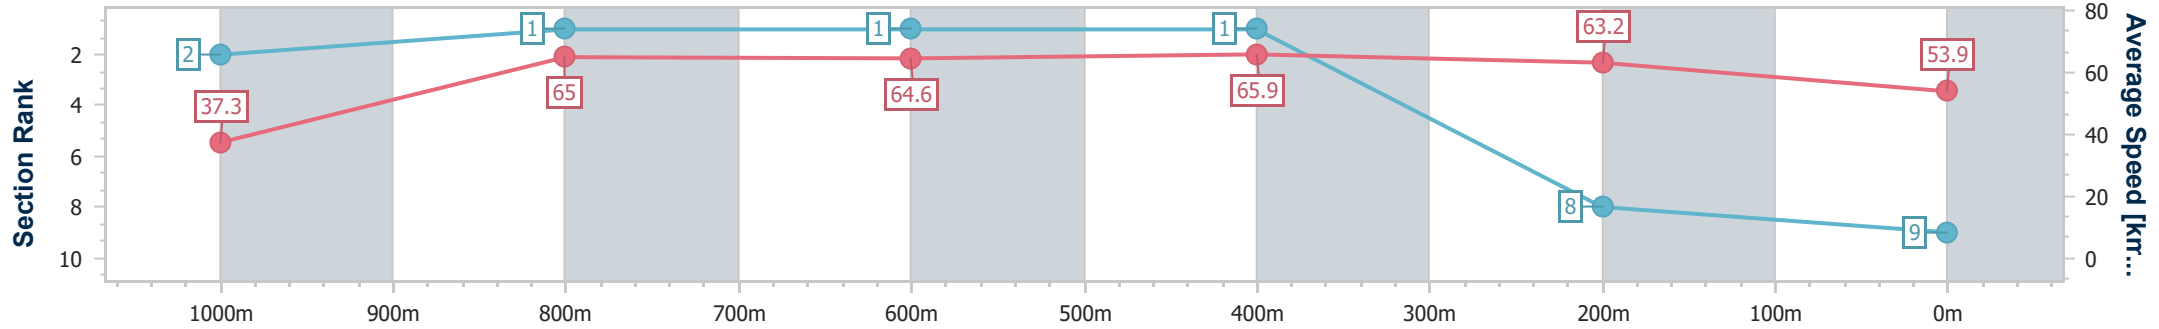

Rockhampton QLD Professional
Race 7: ROCKY SIGHT AND SOUND BENCHMARK 65 Handicap
- 1050m

08 March 2024 - 17:22

Track Rating: Soft 5, Weather: Fine, Rail Position: +4.5m

Section	Overall	1000m	800m	600m	400m	200m
Section Times	1:01.87 [8] (0:04.93)	0:56.94 [5] (0:11.44)	0:45.50 [4] (0:11.29)	0:34.21 [4] (0:10.72)	0:23.49 [4] (0:11.05)	0:12.44 [6] (0:12.44)
Average Speed [km/h]	36.6	63.6	65.4	67.3	65.2	57.8
Top Speed [km/h]	58.1	68.0	67.7	68.4	68.2	62.3
Avg. Dist. to Rail [m]	4.0	1.9	3.2	6.0	6.1	7.7
Avg. Stride Freq. [Hz]	2.3	2.4	2.4	2.4	2.4	2.2
Avg. Stride Length [m]	5.9	7.3	7.5	7.7	7.7	7.2

- [] Ranking at each section and finish
- .-.- No data available at this section
- NA No data available

Horse/Jockey Name	Fay Faye
Final Rank	9
Fastest Section Time (Section)	0:04.83 (Overall)
Top Speed [km/h] (Section)	67.1 (600m)
Race State	Finished

Rockhampton QLD Professional
 Race 7: ROCKY SIGHT AND SOUND BENCHMARK 65 Handicap
 - 1050m

08 March 2024 - 17:22

Track Rating: Soft 5, Weather: Fine, Rail Position: +4.5m

Section	Overall	1000m	800m	600m	400m	200m
Section Times	1:02.85 [9] (0:04.83)	0:58.02 [2] (0:11.12)	0:46.90 [1] (0:11.22)	0:35.68 [1] (0:10.93)	0:24.75 [1] (0:11.38)	0:13.37 [8] (0:13.37)
Average Speed [km/h]	37.3	65.0	64.6	65.9	63.2	53.9
Top Speed [km/h]	58.2	66.8	65.6	67.1	66.6	59.9
Avg. Dist. to Rail [m]	5.2	1.5	0.9	2.2	2.3	3.4
Avg. Stride Freq. [Hz]	2.3	2.5	2.5	2.4	2.4	2.2
Avg. Stride Length [m]	6.0	7.3	7.3	7.5	7.3	6.8