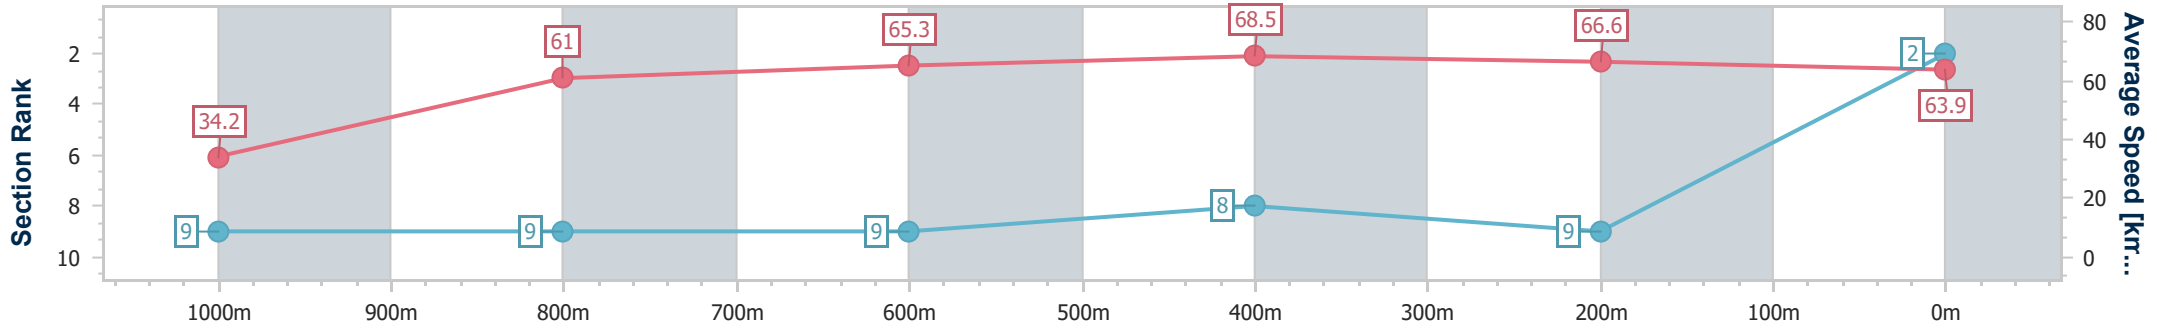

Horse/Jockey Name	Bencoolen
Final Rank	2
Fastest Section Time (Section)	0:05.26 (Overall)
Top Speed [km/h] (Section)	70.1 (400m)
Race State	Finished

Rockhampton QLD Professional
Race 7: ROCKY SIGHT AND SOUND BENCHMARK 65 Handicap
- 1050m

08 March 2024 - 17:22

Track Rating: Soft 5, Weather: Fine, Rail Position: +4.5m

Section	Overall	1000m	800m	600m	400m	200m
Section Times	1:00.76 [2] (0:05.26)	0:55.50 [9] (0:11.79)	0:43.71 [9] (0:11.13)	0:32.58 [9] (0:10.52)	0:22.06 [8] (0:10.79)	0:11.27 [9] (0:11.27)
Average Speed [km/h]	34.2	61.0	65.3	68.5	66.6	63.9
Top Speed [km/h]	52.1	65.0	67.5	69.9	70.1	66.1
Avg. Dist. to Rail [m]	6.5	1.1	1.0	1.6	1.4	1.7
Avg. Stride Freq. [Hz]	2.3	2.4	2.4	2.5	2.4	2.4
Avg. Stride Length [m]	5.6	7.0	7.4	7.7	7.8	7.5

- [ ] Ranking at each section and finish
- -.-.- No data available at this section
- NA No data available