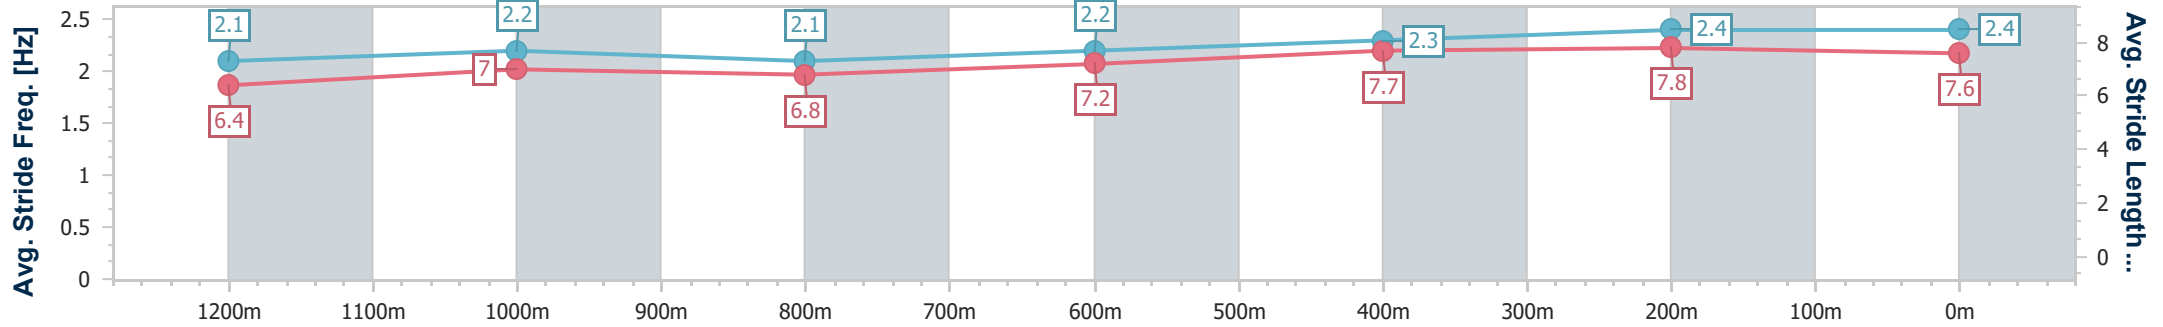

Horse/Jockey Name	Kellers Shelter
Final Rank	5
Fastest Section Time (Section)	0:10.74 (400m)
Top Speed [km/h] (Section)	67.7 (400m)
Race State	Finished

Rockhampton QLD Professional
Race 4: GREAT NORTHERN BENCHMARK 65 Handicap - 1400m
08 March 2024 - 15:28
Track Rating: Soft 5, Weather: Fine, Rail Position: +4.5m

Section	Overall	1200m	1000m	800m	600m	400m	200m
Section Times	1:26.48 [5] (0:14.64)	1:11.84 [6] (0:12.79)	0:59.05 [6] (0:13.03)	0:46.02 [6] (0:12.70)	0:33.32 [6] (0:11.42)	0:21.90 [5] (0:10.74)	0:11.16 [5] (0:11.16)
Average Speed [km/h]	49.1	56.3	55.5	57.9	63.2	67.0	64.5
Top Speed [km/h]	57.8	58.4	56.1	60.5	65.5	67.7	67.2
Avg. Dist. to Rail [m]	1.9	0.3	0.5	2.6	3.4	4.2	5.7
Avg. Stride Freq. [Hz]	2.1	2.2	2.1	2.2	2.3	2.4	2.4
Avg. Stride Length [m]	6.4	7.0	6.8	7.2	7.7	7.8	7.6