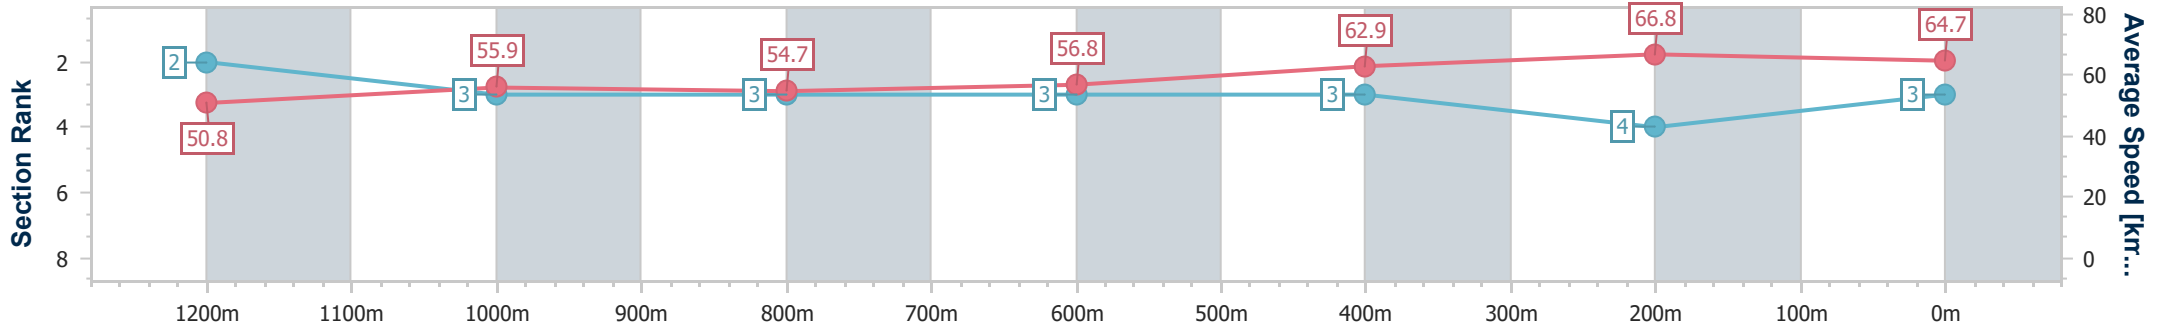

Horse/Jockey Name	Desert Moon
Final Rank	3
Fastest Section Time (Section)	0:10.77 (400m)
Top Speed [km/h] (Section)	67.4 (400m)
Race State	Finished

Rockhampton QLD Professional
Race 4: GREAT NORTHERN BENCHMARK 65 Handicap - 1400m
08 March 2024 - 15:28
Track Rating: Soft 5, Weather: Fine, Rail Position: +4.5m

Section	Overall	1200m	1000m	800m	600m	400m	200m
Section Times	1:26.22 [3] (0:14.18)	1:12.04 [2] (0:12.87)	0:59.17 [3] (0:13.05)	0:46.12 [3] (0:12.74)	0:33.38 [3] (0:11.48)	0:21.90 [3] (0:10.77)	0:11.13 [4] (0:11.13)
Average Speed [km/h]	50.8	55.9	54.7	56.8	62.9	66.8	64.7
Top Speed [km/h]	58.1	57.9	56.1	58.7	66.7	67.4	67.3
Avg. Dist. to Rail [m]	1.1	1.1	1.3	1.3	2.9	3.6	5.2
Avg. Stride Freq. [Hz]	2.2	2.2	2.2	2.2	2.3	2.4	2.4
Avg. Stride Length [m]	6.5	6.9	6.9	7.0	7.5	7.8	7.6

- [ ] Ranking at each section and finish
- -.-.- No data available at this section
- NA No data available