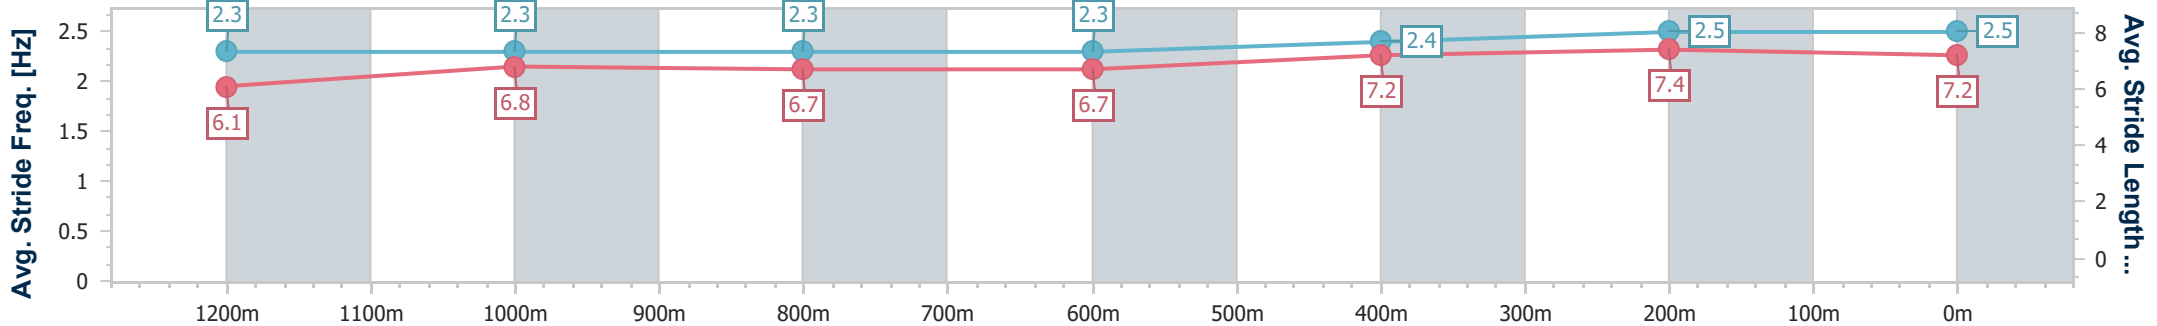

- [] Ranking at each section and finish
- .-.- No data available at this section
- NA No data available

Horse/Jockey Name	Kellers Shelter
Final Rank	5
Fastest Section Time (Section)	0:10.74 (400m)
Top Speed [km/h] (Section)	67.7 (400m)
Race State	Finished

Rockhampton QLD Professional
 Race 4: GREAT NORTHERN BENCHMARK 65 Handicap - 1400m
 08 March 2024 - 15:28
 Track Rating: Soft 5, Weather: Fine, Rail Position: +4.5m

Section	Overall	1200m	1000m	800m	600m	400m	200m
Section Times	1:26.48 [5] (0:14.64)	1:11.84 [6] (0:12.79)	0:59.05 [6] (0:13.03)	0:46.02 [6] (0:12.70)	0:33.32 [6] (0:11.42)	0:21.90 [5] (0:10.74)	0:11.16 [5] (0:11.16)
Average Speed [km/h]	49.1	56.3	55.5	57.9	63.2	67.0	64.5
Top Speed [km/h]	57.8	58.4	56.1	60.5	65.5	67.7	67.2
Avg. Dist. to Rail [m]	1.9	0.3	0.5	2.6	3.4	4.2	5.7
Avg. Stride Freq. [Hz]	2.1	2.2	2.1	2.2	2.3	2.4	2.4
Avg. Stride Length [m]	6.4	7.0	6.8	7.2	7.7	7.8	7.6

Horse/Jockey Name	Majestics Request
Final Rank	6
Fastest Section Time (Section)	0:10.74 (400m)
Top Speed [km/h] (Section)	67.9 (400m)
Race State	Finished

Rockhampton QLD Professional
 Race 4: GREAT NORTHERN BENCHMARK 65 Handicap - 1400m
 08 March 2024 - 15:28
 Track Rating: Soft 5, Weather: Fine, Rail Position: +4.5m

Section	Overall	1200m	1000m	800m	600m	400m	200m
Section Times	1:26.52 [6] (0:14.60)	1:11.92 [5] (0:12.76)	0:59.16 [5] (0:12.95)	0:46.21 [5] (0:12.76)	0:33.45 [5] (0:11.58)	0:21.87 [6] (0:10.74)	0:11.13 [6] (0:11.13)
Average Speed [km/h]	49.4	56.2	55.1	56.6	62.3	67.0	64.7
Top Speed [km/h]	56.8	57.5	55.7	59.1	64.8	67.9	66.8
Avg. Dist. to Rail [m]	0.8	1.4	1.7	1.1	2.9	3.3	4.5
Avg. Stride Freq. [Hz]	2.3	2.3	2.3	2.3	2.4	2.5	2.5
Avg. Stride Length [m]	6.1	6.8	6.7	6.7	7.2	7.4	7.2