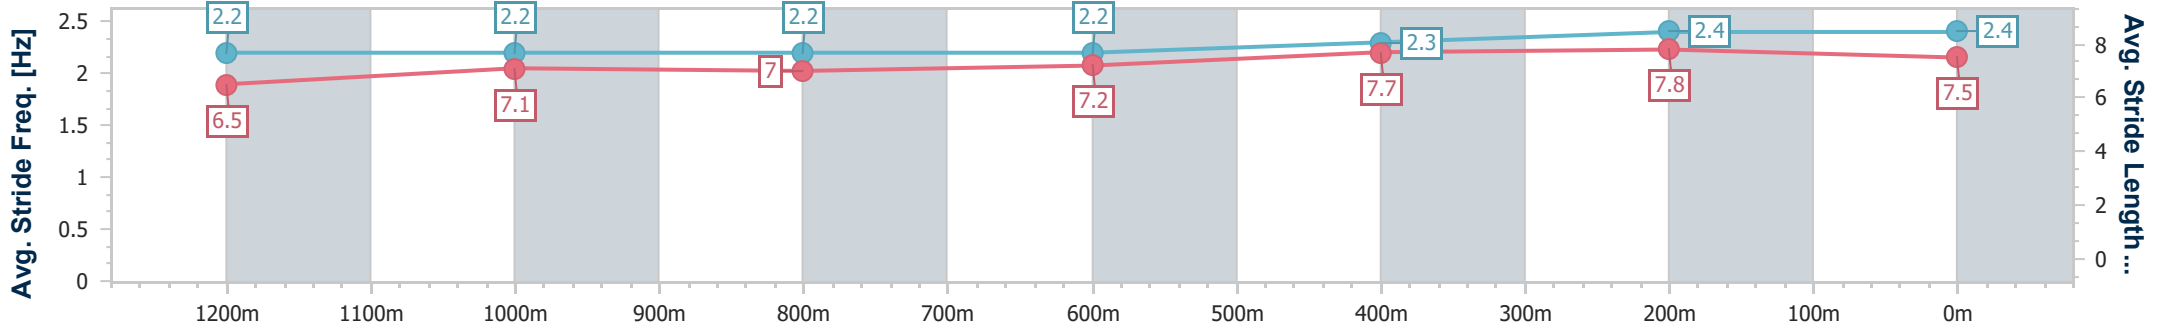

Section	Overall	1200m	1000m	800m	600m	400m	200m
Section Times	1:26.03 [1] (0:14.19)	1:11.84 [3] (0:12.80)	0:59.04 [2] (0:12.96)	0:46.08 [2] (0:12.70)	0:33.38 [2] (0:11.46)	0:21.92 [2] (0:10.72)	0:11.20 [2] (0:11.20)
Average Speed [km/h]	50.8	56.3	55.2	57.4	63.0	67.1	64.3
Top Speed [km/h]	59.6	59.0	56.3	59.3	67.0	68.2	67.3
Avg. Dist. to Rail [m]	2.4	0.6	1.0	1.7	3.8	4.1	4.8
Avg. Stride Freq. [Hz]	2.2	2.2	2.2	2.2	2.3	2.4	2.4
Avg. Stride Length [m]	6.5	7.1	7.0	7.2	7.7	7.8	7.5