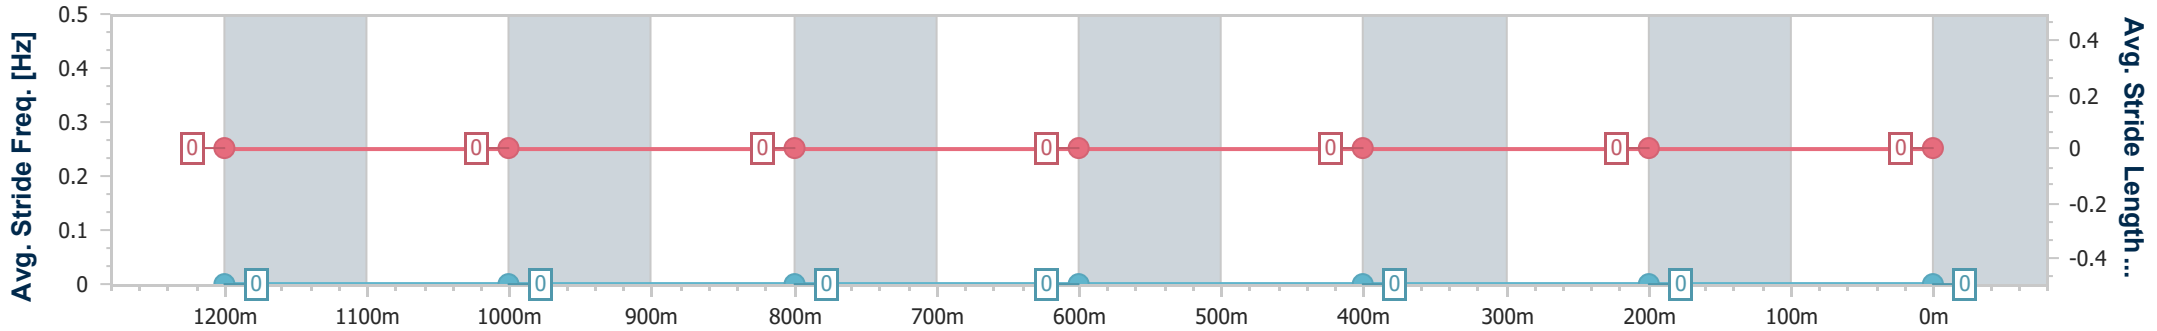

Horse/Jockey Name	Canny Be Better
Final Rank	2
Fastest Section Time (Section)	0:10.87 (400m)
Top Speed [km/h] (Section)	67.5 (400m)
Race State	Finished

Rockhampton QLD Professional
Race 4: GREAT NORTHERN BENCHMARK 65 Handicap - 1400m
08 March 2024 - 15:28
Track Rating: Soft 5, Weather: Fine, Rail Position: +4.5m

Section	Overall	1200m	1000m	800m	600m	400m	200m
Section Times	1:26.11 [2] (0:13.82)	1:12.29 [1] (0:12.79)	0:59.50 [1] (0:13.12)	0:46.38 [1] (0:12.73)	0:33.65 [1] (0:11.49)	0:22.16 [1] (0:10.87)	0:11.29 [1] (0:11.29)
Average Speed [km/h]	52.2	56.2	54.4	56.8	62.8	66.2	63.7
Top Speed [km/h]	59.2	57.5	55.4	58.9	65.9	67.5	65.5
Avg. Dist. to Rail [m]	1.8	1.1	1.4	1.1	2.2	2.1	2.8
Avg. Stride Freq. [Hz]	---	---	---	---	---	---	---
Avg. Stride Length [m]	---	---	---	---	---	---	---

- [ ] Ranking at each section and finish
- --- No data available at this section
- NA No data available