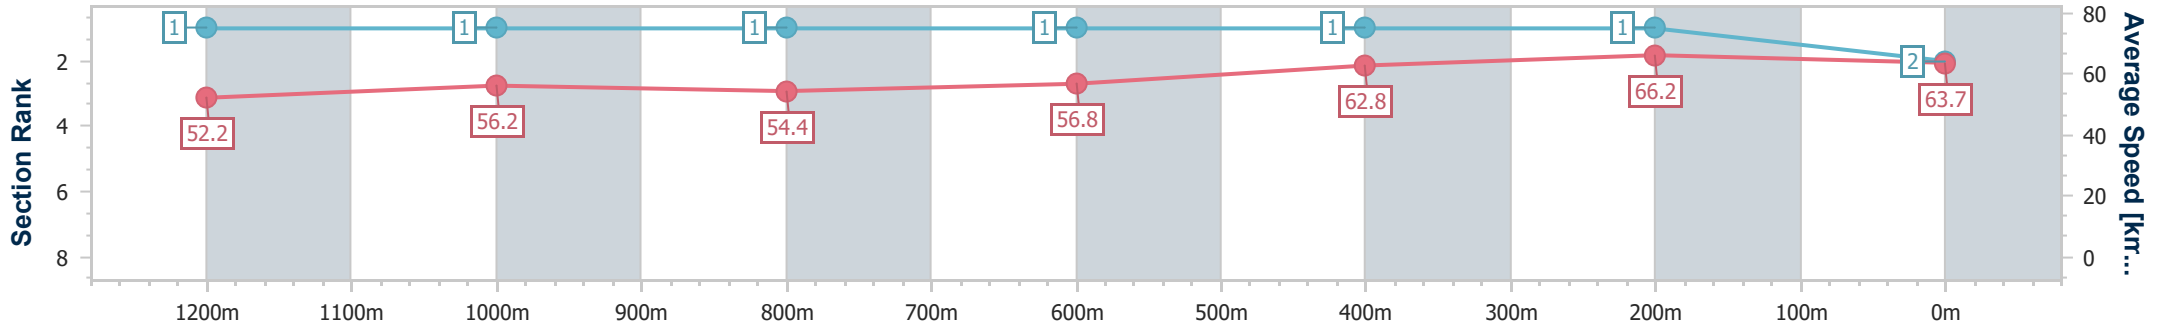

Horse/Jockey Name	Canny Be Better
Final Rank	2
Fastest Section Time (Section)	0:10.87 (400m)
Top Speed [km/h] (Section)	67.5 (400m)
Race State	Finished

Rockhampton QLD Professional
Race 4: GREAT NORTHERN BENCHMARK 65 Handicap - 1400m
08 March 2024 - 15:28
Track Rating: Soft 5, Weather: Fine, Rail Position: +4.5m

Section	Overall	1200m	1000m	800m	600m	400m	200m
Section Times	1:26.11 [2] (0:13.82)	1:12.29 [1] (0:12.79)	0:59.50 [1] (0:13.12)	0:46.38 [1] (0:12.73)	0:33.65 [1] (0:11.49)	0:22.16 [1] (0:10.87)	0:11.29 [1] (0:11.29)
Average Speed [km/h]	52.2	56.2	54.4	56.8	62.8	66.2	63.7
Top Speed [km/h]	59.2	57.5	55.4	58.9	65.9	67.5	65.5
Avg. Dist. to Rail [m]	1.8	1.1	1.4	1.1	2.2	2.1	2.8
Avg. Stride Freq. [Hz]	---	---	---	---	---	---	---
Avg. Stride Length [m]	---	---	---	---	---	---	---

- [ ] Ranking at each section and finish
- --- No data available at this section
- NA No data available