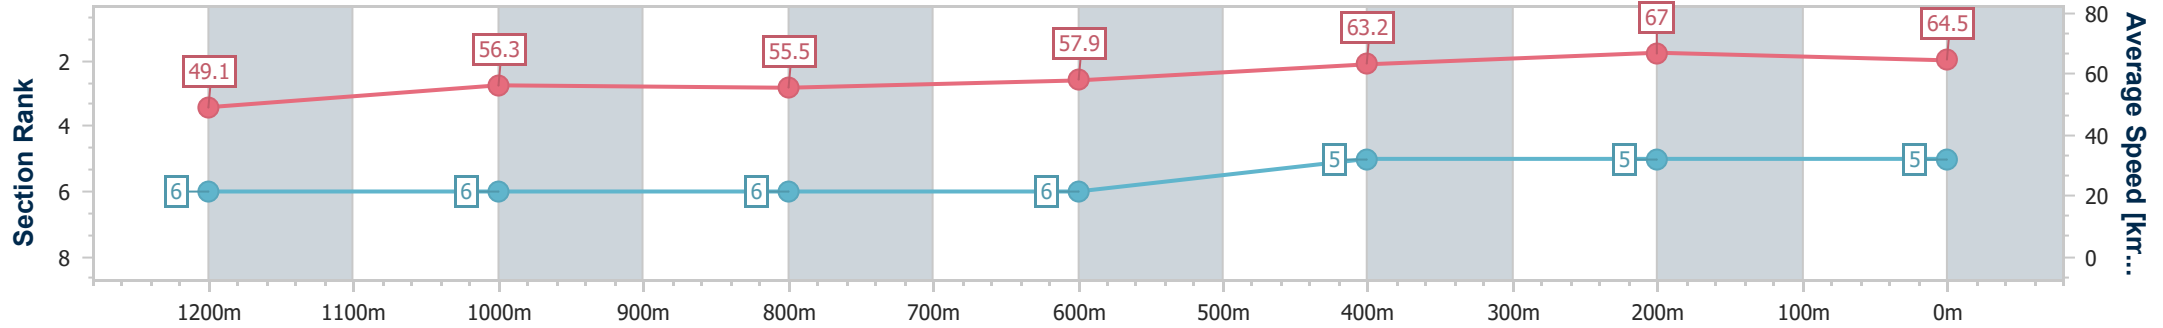

Horse/Jockey Name	Kellers Shelter
Final Rank	5
Fastest Section Time (Section)	0:10.74 (400m)
Top Speed [km/h] (Section)	67.7 (400m)
Race State	Finished

Rockhampton QLD Professional
Race 4: GREAT NORTHERN BENCHMARK 65 Handicap - 1400m
08 March 2024 - 15:28
Track Rating: Soft 5, Weather: Fine, Rail Position: +4.5m

Section	Overall	1200m	1000m	800m	600m	400m	200m
Section Times	1:26.48 [5] (0:14.64)	1:11.84 [6] (0:12.79)	0:59.05 [6] (0:13.03)	0:46.02 [6] (0:12.70)	0:33.32 [6] (0:11.42)	0:21.90 [5] (0:10.74)	0:11.16 [5] (0:11.16)
Average Speed [km/h]	49.1	56.3	55.5	57.9	63.2	67.0	64.5
Top Speed [km/h]	57.8	58.4	56.1	60.5	65.5	67.7	67.2
Avg. Dist. to Rail [m]	1.9	0.3	0.5	2.6	3.4	4.2	5.7
Avg. Stride Freq. [Hz]	2.1	2.2	2.1	2.2	2.3	2.4	2.4
Avg. Stride Length [m]	6.4	7.0	6.8	7.2	7.7	7.8	7.6