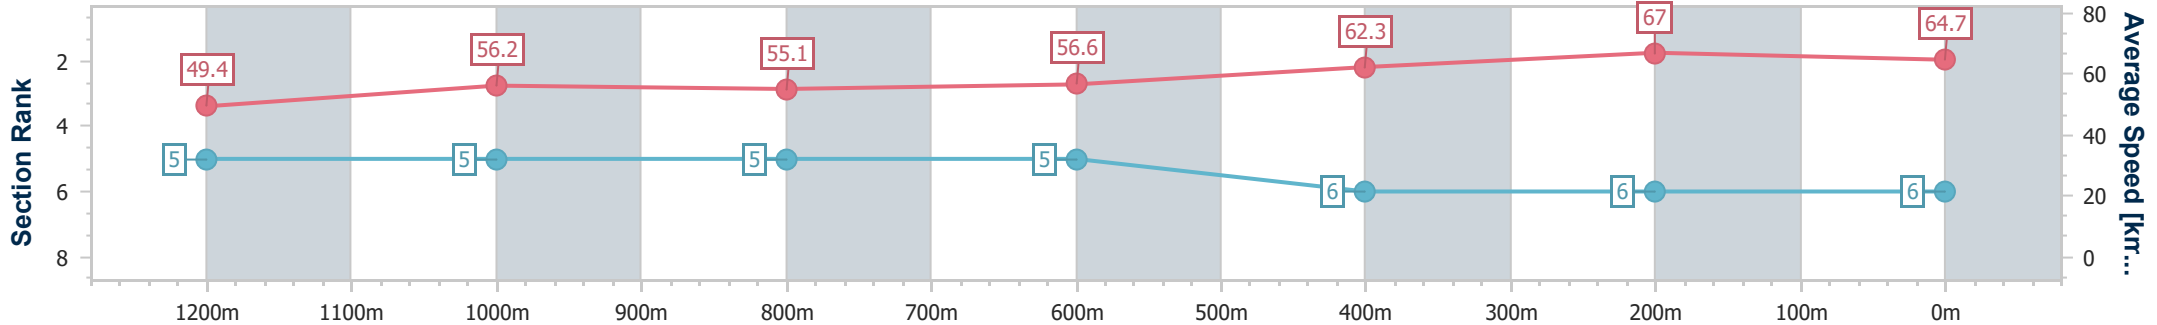

- [] Ranking at each section and finish
- .-.- No data available at this section
- NA No data available

Horse/Jockey Name	Kellers Shelter
Final Rank	5
Fastest Section Time (Section)	0:10.74 (400m)
Top Speed [km/h] (Section)	67.7 (400m)
Race State	Finished

Rockhampton QLD Professional
 Race 4: GREAT NORTHERN BENCHMARK 65 Handicap - 1400m
 08 March 2024 - 15:28
 Track Rating: Soft 5, Weather: Fine, Rail Position: +4.5m

Section	Overall	1200m	1000m	800m	600m	400m	200m
Section Times	1:26.48 [5] (0:14.64)	1:11.84 [6] (0:12.79)	0:59.05 [6] (0:13.03)	0:46.02 [6] (0:12.70)	0:33.32 [6] (0:11.42)	0:21.90 [5] (0:10.74)	0:11.16 [5] (0:11.16)
Average Speed [km/h]	49.1	56.3	55.5	57.9	63.2	67.0	64.5
Top Speed [km/h]	57.8	58.4	56.1	60.5	65.5	67.7	67.2
Avg. Dist. to Rail [m]	1.9	0.3	0.5	2.6	3.4	4.2	5.7
Avg. Stride Freq. [Hz]	2.1	2.2	2.1	2.2	2.3	2.4	2.4
Avg. Stride Length [m]	6.4	7.0	6.8	7.2	7.7	7.8	7.6

Horse/Jockey Name	Majestics Request
Final Rank	6
Fastest Section Time (Section)	0:10.74 (400m)
Top Speed [km/h] (Section)	67.9 (400m)
Race State	Finished

Rockhampton QLD Professional
 Race 4: GREAT NORTHERN BENCHMARK 65 Handicap - 1400m
 08 March 2024 - 15:28
 Track Rating: Soft 5, Weather: Fine, Rail Position: +4.5m

Section	Overall	1200m	1000m	800m	600m	400m	200m
Section Times	1:26.52 [6] (0:14.60)	1:11.92 [5] (0:12.76)	0:59.16 [5] (0:12.95)	0:46.21 [5] (0:12.76)	0:33.45 [5] (0:11.58)	0:21.87 [6] (0:10.74)	0:11.13 [6] (0:11.13)
Average Speed [km/h]	49.4	56.2	55.1	56.6	62.3	67.0	64.7
Top Speed [km/h]	56.8	57.5	55.7	59.1	64.8	67.9	66.8
Avg. Dist. to Rail [m]	0.8	1.4	1.7	1.1	2.9	3.3	4.5
Avg. Stride Freq. [Hz]	2.3	2.3	2.3	2.3	2.4	2.5	2.5
Avg. Stride Length [m]	6.1	6.8	6.7	6.7	7.2	7.4	7.2