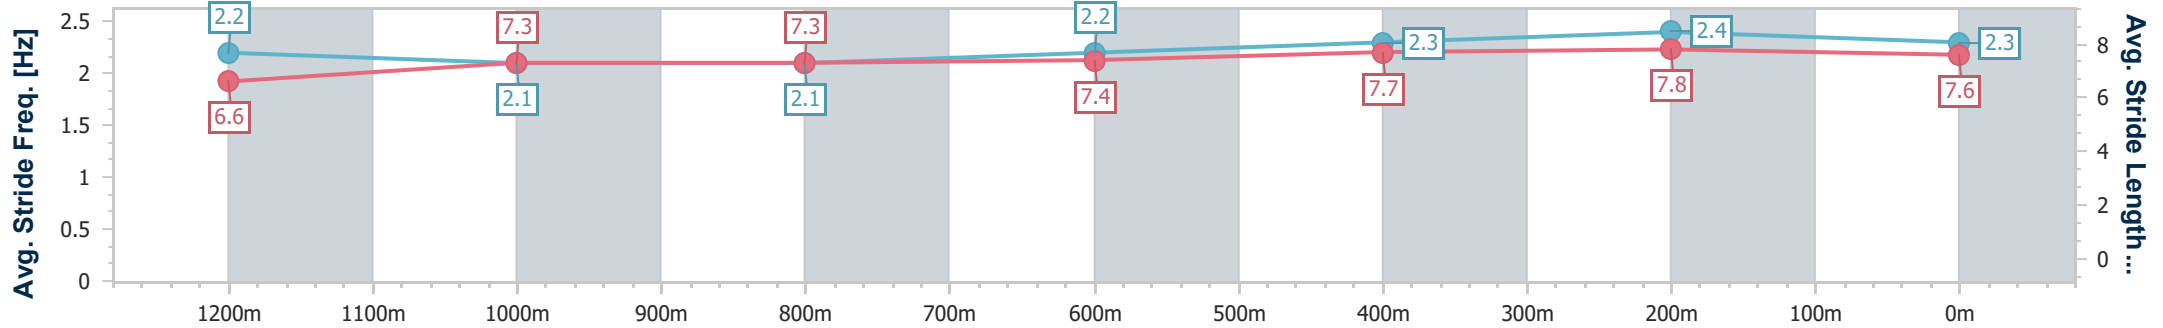

Horse/Jockey Name	Srini
Final Rank	4
Fastest Section Time (Section)	0:10.68 (400m)
Top Speed [km/h] (Section)	68.6 (400m)
Race State	Finished

Rockhampton QLD Professional
Race 4: GREAT NORTHERN BENCHMARK 65 Handicap - 1400m
08 March 2024 - 15:28
Track Rating: Soft 5, Weather: Fine, Rail Position: +4.5m

Section	Overall	1200m	1000m	800m	600m	400m	200m
Section Times	1:26.36 [4] (0:14.43)	1:11.93 [4] (0:12.81)	0:59.12 [4] (0:13.04)	0:46.08 [4] (0:12.66)	0:33.42 [4] (0:11.47)	0:21.95 [4] (0:10.68)	0:11.27 [3] (0:11.27)
Average Speed [km/h]	49.9	56.2	55.2	57.5	62.8	67.5	63.9
Top Speed [km/h]	57.5	57.7	56.0	59.5	66.5	68.6	66.7
Avg. Dist. to Rail [m]	0.9	0.1	0.2	1.5	3.3	4.0	6.0
Avg. Stride Freq. [Hz]	2.2	2.1	2.1	2.2	2.3	2.4	2.3
Avg. Stride Length [m]	6.6	7.3	7.3	7.4	7.7	7.8	7.6

- [ ] Ranking at each section and finish
- -.-.- No data available at this section
- NA No data available