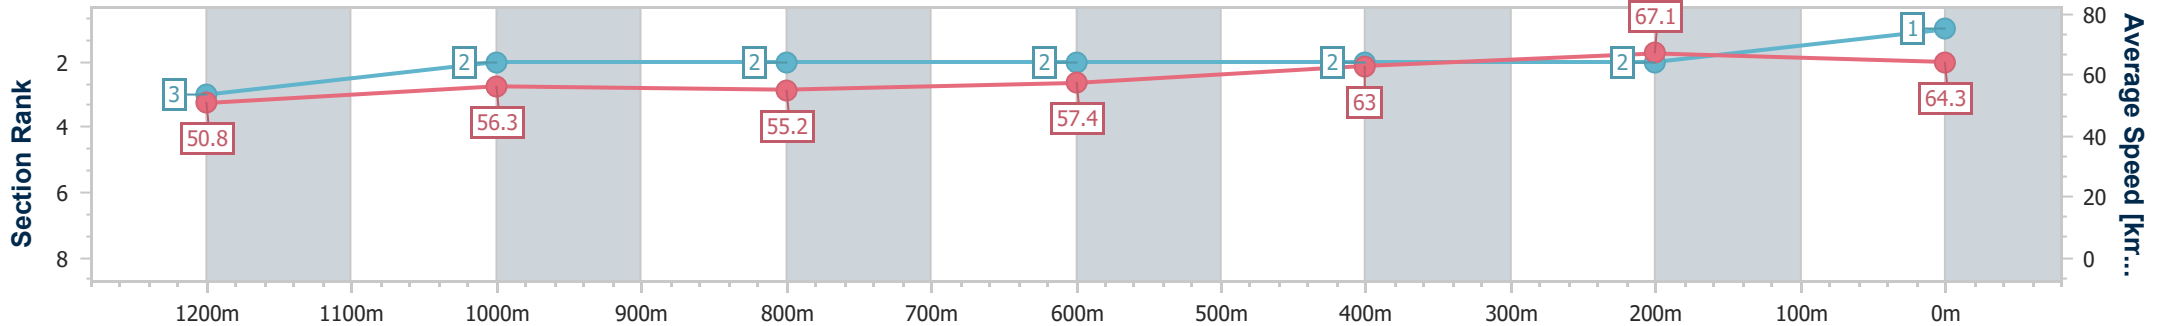

Section	Overall	1200m	1000m	800m	600m	400m	200m
Section Times	1:26.03 [1] (0:14.19)	1:11.84 [3] (0:12.80)	0:59.04 [2] (0:12.96)	0:46.08 [2] (0:12.70)	0:33.38 [2] (0:11.46)	0:21.92 [2] (0:10.72)	0:11.20 [2] (0:11.20)
Average Speed [km/h]	50.8	56.3	55.2	57.4	63.0	67.1	64.3
Top Speed [km/h]	59.6	59.0	56.3	59.3	67.0	68.2	67.3
Avg. Dist. to Rail [m]	2.4	0.6	1.0	1.7	3.8	4.1	4.8
Avg. Stride Freq. [Hz]	2.2	2.2	2.2	2.2	2.3	2.4	2.4
Avg. Stride Length [m]	6.5	7.1	7.0	7.2	7.7	7.8	7.5