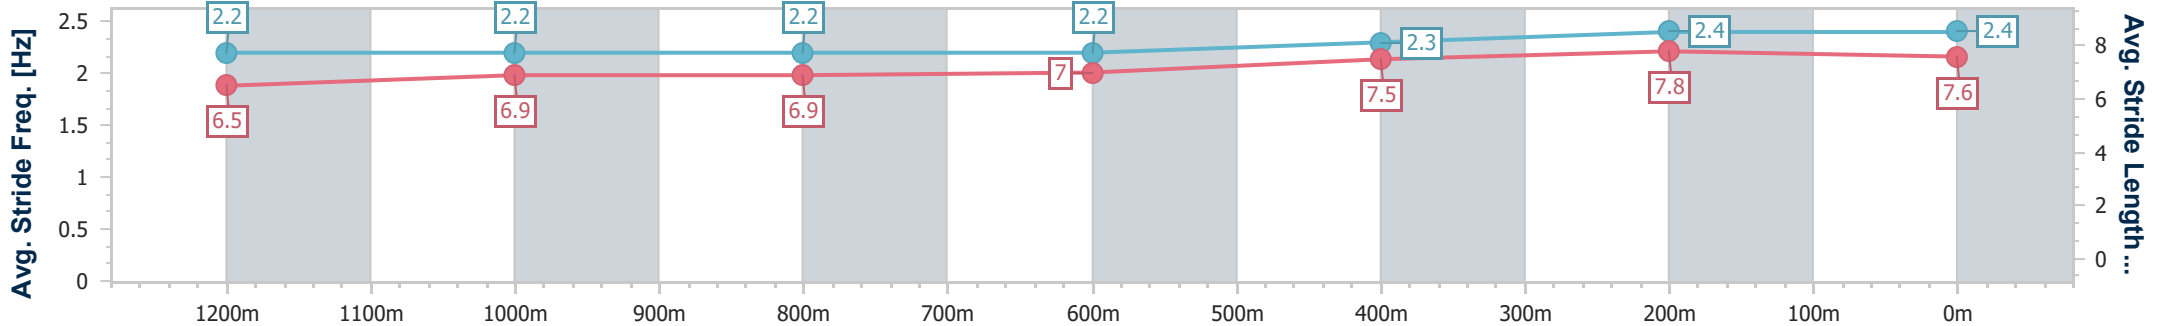

Horse/Jockey Name	Desert Moon
Final Rank	3
Fastest Section Time (Section)	0:10.77 (400m)
Top Speed [km/h] (Section)	67.4 (400m)
Race State	Finished

Rockhampton QLD Professional
Race 4: GREAT NORTHERN BENCHMARK 65 Handicap - 1400m
08 March 2024 - 15:28
Track Rating: Soft 5, Weather: Fine, Rail Position: +4.5m

Section	Overall	1200m	1000m	800m	600m	400m	200m
Section Times	1:26.22 [3] (0:14.18)	1:12.04 [2] (0:12.87)	0:59.17 [3] (0:13.05)	0:46.12 [3] (0:12.74)	0:33.38 [3] (0:11.48)	0:21.90 [3] (0:10.77)	0:11.13 [4] (0:11.13)
Average Speed [km/h]	50.8	55.9	54.7	56.8	62.9	66.8	64.7
Top Speed [km/h]	58.1	57.9	56.1	58.7	66.7	67.4	67.3
Avg. Dist. to Rail [m]	1.1	1.1	1.3	1.3	2.9	3.6	5.2
Avg. Stride Freq. [Hz]	2.2	2.2	2.2	2.2	2.3	2.4	2.4
Avg. Stride Length [m]	6.5	6.9	6.9	7.0	7.5	7.8	7.6

- [ ] Ranking at each section and finish
- -.-.- No data available at this section
- NA No data available