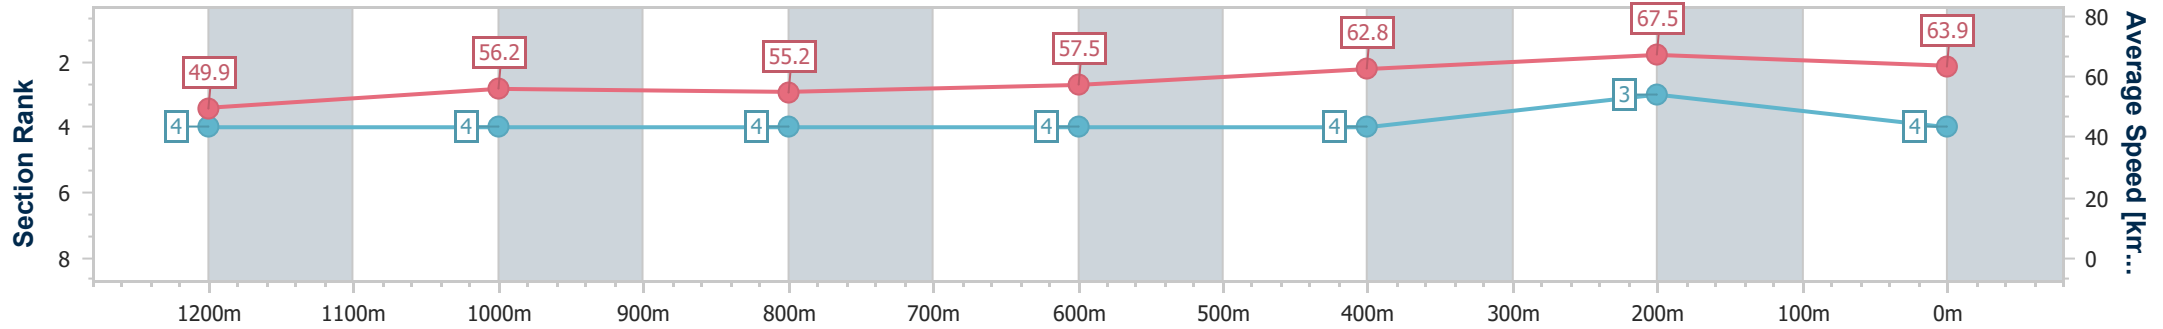

Horse/Jockey Name	Srini
Final Rank	4
Fastest Section Time (Section)	0:10.68 (400m)
Top Speed [km/h] (Section)	68.6 (400m)
Race State	Finished

Rockhampton QLD Professional
Race 4: GREAT NORTHERN BENCHMARK 65 Handicap - 1400m
08 March 2024 - 15:28
Track Rating: Soft 5, Weather: Fine, Rail Position: +4.5m

Section	Overall	1200m	1000m	800m	600m	400m	200m
Section Times	1:26.36 [4] (0:14.43)	1:11.93 [4] (0:12.81)	0:59.12 [4] (0:13.04)	0:46.08 [4] (0:12.66)	0:33.42 [4] (0:11.47)	0:21.95 [4] (0:10.68)	0:11.27 [3] (0:11.27)
Average Speed [km/h]	49.9	56.2	55.2	57.5	62.8	67.5	63.9
Top Speed [km/h]	57.5	57.7	56.0	59.5	66.5	68.6	66.7
Avg. Dist. to Rail [m]	0.9	0.1	0.2	1.5	3.3	4.0	6.0
Avg. Stride Freq. [Hz]	2.2	2.1	2.1	2.2	2.3	2.4	2.3
Avg. Stride Length [m]	6.6	7.3	7.3	7.4	7.7	7.8	7.6

- [ ] Ranking at each section and finish
- -.-.- No data available at this section
- NA No data available