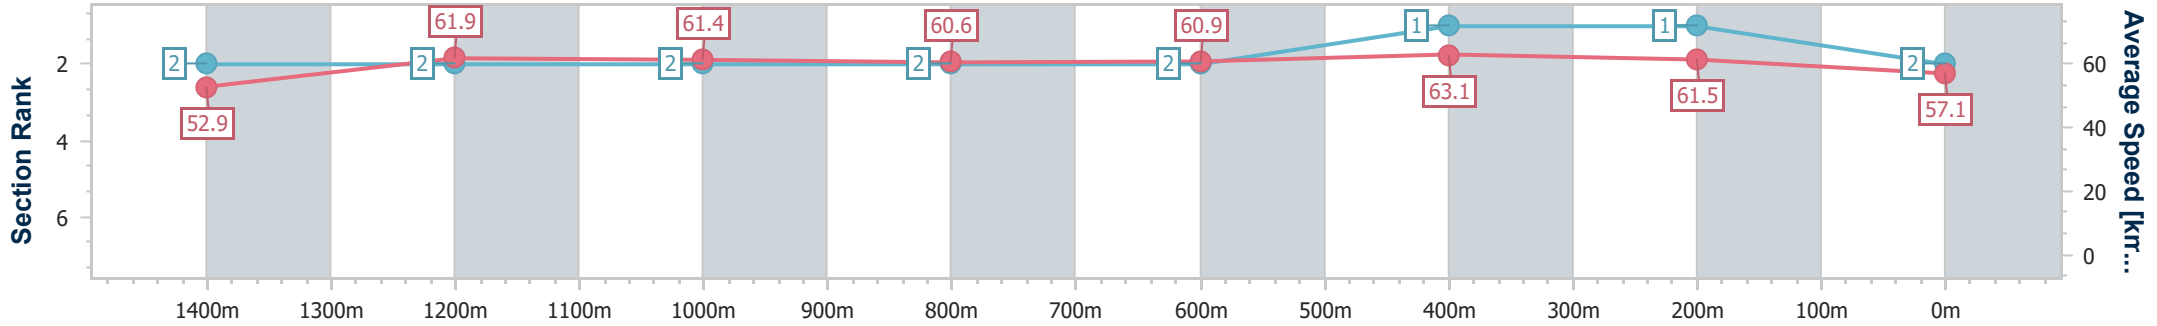

Horse/Jockey Name	Aleaco
Final Rank	2
Fastest Section Time (Section)	0:11.40 (600m)
Top Speed [km/h] (Section)	64.8 (600m)
Race State	Finished

Rockhampton QLD Professional
Race 3: MP SECURITY BENCHMARK 60 Handicap - 1600m
08 March 2024 - 14:50
Track Rating: Soft 5, Weather: Fine, Rail Position: +4.5m

Section	Overall	1400m	1200m	1000m	800m	600m	400m	200m
Section Times	1:36.51 [2] (0:13.63)	1:22.88 [2] (0:11.64)	1:11.24 [2] (0:11.72)	0:59.52 [2] (0:11.86)	0:47.66 [2] (0:11.93)	0:35.73 [2] (0:11.40)	0:24.33 [1] (0:11.71)	0:12.62 [1] (0:12.62)
Average Speed [km/h]	52.9	61.9	61.4	60.6	60.9	63.1	61.5	57.1
Top Speed [km/h]	64.2	62.7	61.9	61.9	62.1	64.8	63.6	59.7
Avg. Dist. to Rail [m]	2.7	1.0	0.3	0.3	1.2	2.8	3.3	3.6
Avg. Stride Freq. [Hz]	2.2	2.3	2.3	2.2	2.3	2.3	2.3	2.2
Avg. Stride Length [m]	6.4	7.6	7.5	7.6	7.4	7.5	7.5	7.2

- [ ] Ranking at each section and finish
- -.-.- No data available at this section
- NA No data available