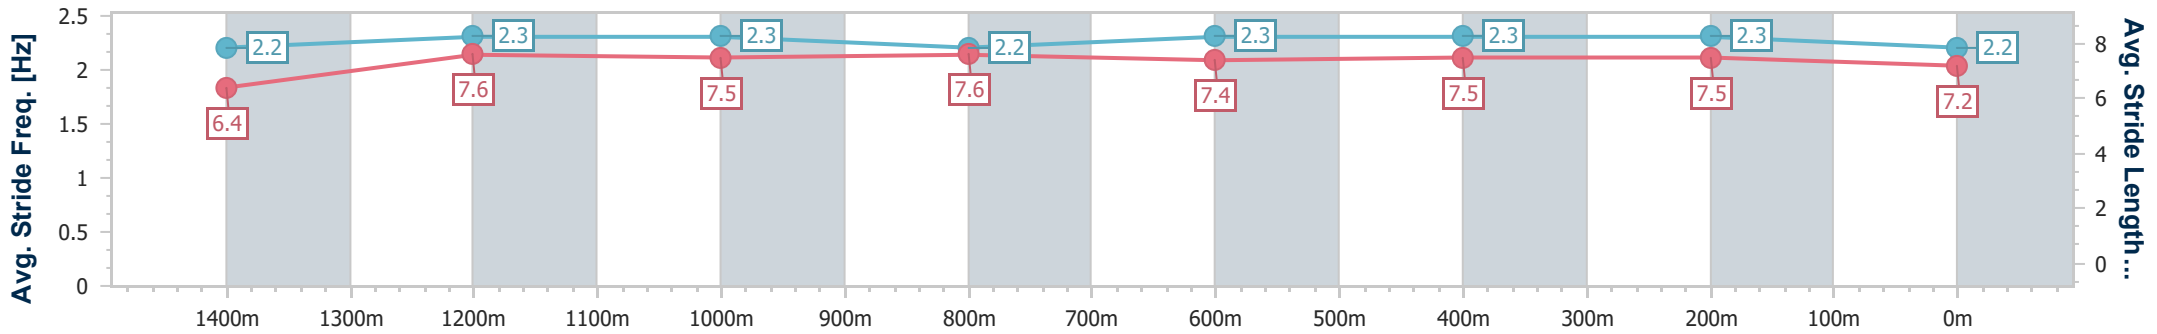

Horse/Jockey Name	Aleaco
Final Rank	2
Fastest Section Time (Section)	0:11.40 (600m)
Top Speed [km/h] (Section)	64.8 (600m)
Race State	Finished

Rockhampton QLD Professional
Race 3: MP SECURITY BENCHMARK 60 Handicap - 1600m
08 March 2024 - 14:50
Track Rating: Soft 5, Weather: Fine, Rail Position: +4.5m

Section	Overall	1400m	1200m	1000m	800m	600m	400m	200m
Section Times	1:36.51 [2] (0:13.63)	1:22.88 [2] (0:11.64)	1:11.24 [2] (0:11.72)	0:59.52 [2] (0:11.86)	0:47.66 [2] (0:11.93)	0:35.73 [2] (0:11.40)	0:24.33 [1] (0:11.71)	0:12.62 [1] (0:12.62)
Average Speed [km/h]	52.9	61.9	61.4	60.6	60.9	63.1	61.5	57.1
Top Speed [km/h]	64.2	62.7	61.9	61.9	62.1	64.8	63.6	59.7
Avg. Dist. to Rail [m]	2.7	1.0	0.3	0.3	1.2	2.8	3.3	3.6
Avg. Stride Freq. [Hz]	2.2	2.3	2.3	2.2	2.3	2.3	2.3	2.2
Avg. Stride Length [m]	6.4	7.6	7.5	7.6	7.4	7.5	7.5	7.2

- [ ] Ranking at each section and finish
- -.-.- No data available at this section
- NA No data available