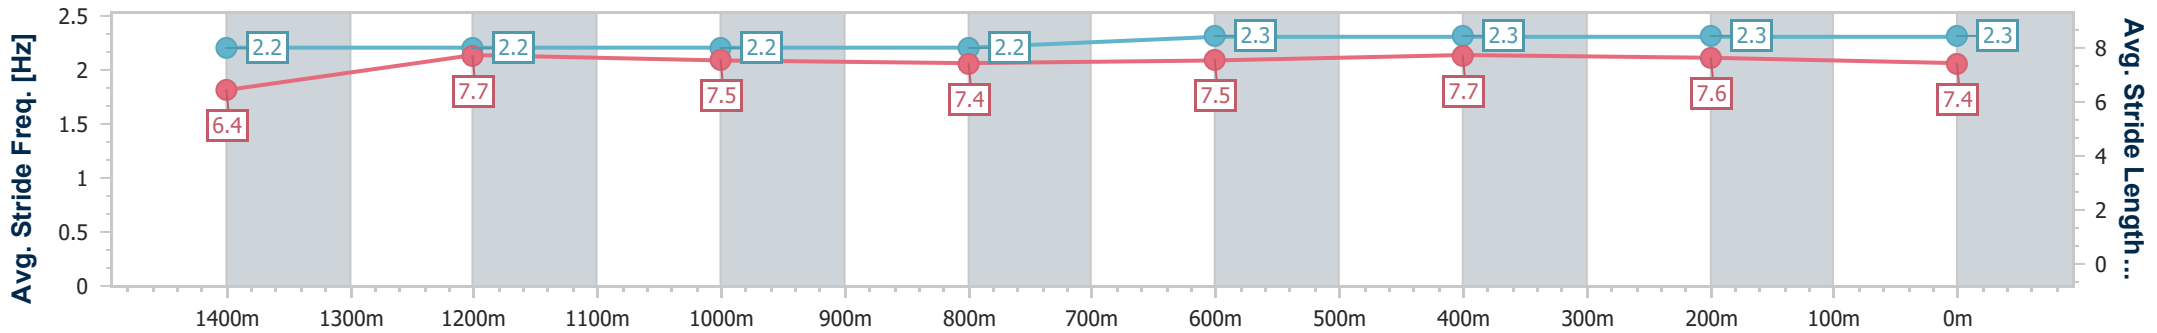

Section				200m				Last 600m	
Field Times				0:12.07 (0:12.07)				0:35.19	
Rank	TAB	Horse/Jockey	Barrier	Top Speed [km/h]	Fastest Section	Margin			Distance Travelled [m]
1	1	DEVIL KICK	1	65.7	0:11.19	0:11.97 [2]	1:35.96		0:34.44
		Yvette Lewis		600m	600m	(0:11.97)			
2	2	ALEACO	2	64.8	0:11.40	0:12.62 [1]	3.21L		0:35.73 +1
		Warwick Satherley		600m	600m	(0:12.62)			
3	3	ROY'S ROAD	3	63.7	0:11.44	0:12.57 [4]	4.7L		0:35.70 +3
		Les Tilley		400m	600m	(0:12.57)			
4	6	RALLY	6	63.3	0:11.51	0:12.81 [3]	5.93L		0:36.20 +1
		Georgina Cartwright		600m	600m	(0:12.81)			
5	5	WHATJEUDOIN'	5	62.8	0:11.63	0:12.93 [5]	11.58L		0:36.56 -2
		Justin Stanley		1400m	600m	(0:12.93)			

Scratched: Material Mistress (#7), Vana Star (#4)

Horse/Jockey Name	Devil Kick
Final Rank	1
Fastest Section Time (Section)	0:11.19 (600m)
Top Speed [km/h] (Section)	65.7 (600m)
Race State	Finished

Rockhampton QLD Professional
 Race 3: MP SECURITY BENCHMARK 60 Handicap - 1600m
 08 March 2024 - 14:50
 Track Rating: Soft 5, Weather: Fine, Rail Position: +4.5m

Section	Overall	1400m	1200m	1000m	800m	600m	400m	200m
Section Times	1:35.96 [1] (0:14.10)	1:21.86 [5] (0:11.70)	1:10.16 [5] (0:11.88)	0:58.28 [5] (0:11.85)	0:46.43 [5] (0:11.99)	0:34.44 [5] (0:11.19)	0:23.25 [4] (0:11.28)	0:11.97 [2] (0:11.97)
Average Speed [km/h]	51.1	61.5	60.6	60.3	60.8	64.5	63.9	60.2
Top Speed [km/h]	60.4	62.8	62.3	62.6	62.3	65.7	65.5	62.9
Avg. Dist. to Rail [m]	0.7	0.7	0.6	0.9	1.5	4.7	6.3	7.3
Avg. Stride Freq. [Hz]	2.2	2.2	2.2	2.2	2.3	2.3	2.3	2.3
Avg. Stride Length [m]	6.4	7.7	7.5	7.4	7.5	7.7	7.6	7.4