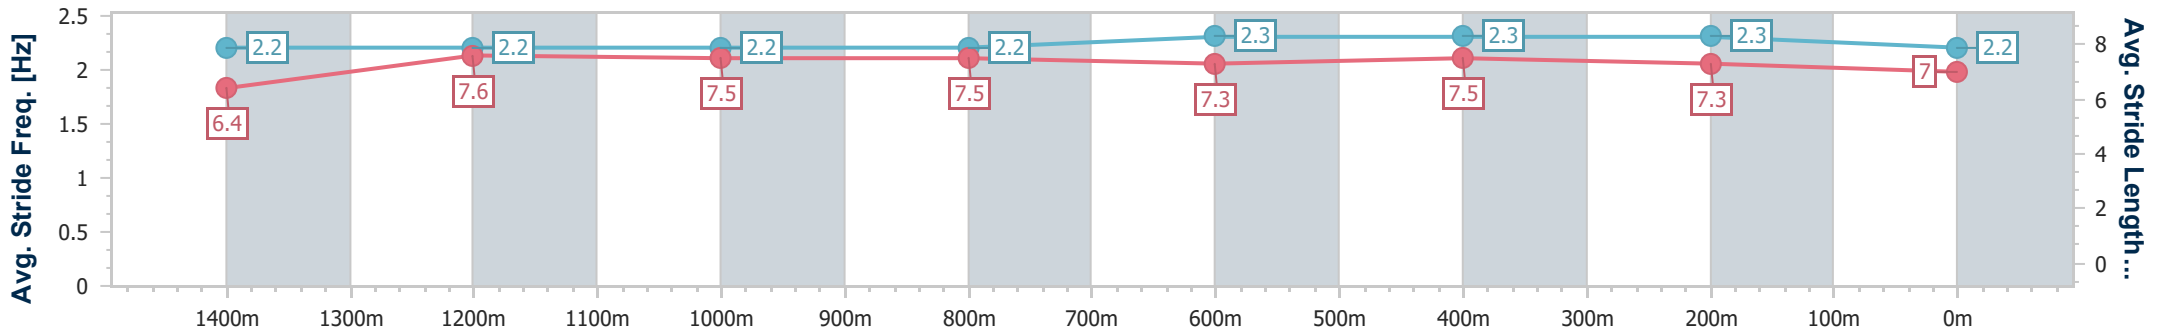

Rockhampton QLD Professional

Race 3: MP SECURITY BENCHMARK 60 Handicap - 1600m

08 March 2024 - 14:50

Track Rating: Soft 5, Weather: Fine, Rail Position: +4.5m

Section	Overall	1400m	1200m	1000m	800m	600m	400m	200m
Section Times	1:36.97 [4] (0:13.55)	1:23.42 [1] (0:11.61)	1:11.81 [1] (0:11.72)	1:00.09 [1] (0:11.91)	0:48.18 [1] (0:11.98)	0:36.20 [1] (0:11.51)	0:24.69 [2] (0:11.88)	0:12.81 [3] (0:12.81)
Average Speed [km/h]	53.2	61.9	61.5	60.5	60.5	62.6	60.6	56.2
Top Speed [km/h]	61.5	62.7	62.2	62.3	62.1	63.3	62.5	58.6
Avg. Dist. to Rail [m]	0.4	0.1	0.2	0.3	0.8	1.4	2.3	2.8
Avg. Stride Freq. [Hz]	2.2	2.3	2.3	2.3	2.4	2.4	2.3	2.3
Avg. Stride Length [m]	6.4	7.3	7.3	7.2	7.1	7.2	7.2	6.9

- [] Ranking at each section and finish
- .-.- No data available at this section
- NA No data available

Horse/Jockey Name	Whatjeudoin'
Final Rank	5
Fastest Section Time (Section)	0:11.63 (600m)
Top Speed [km/h] (Section)	62.8 (1400m)
Race State	Finished

Rockhampton QLD Professional

Race 3: MP SECURITY BENCHMARK 60 Handicap - 1600m

08 March 2024 - 14:50

Track Rating: Soft 5, Weather: Fine, Rail Position: +4.5m

Section	Overall	1400m	1200m	1000m	800m	600m	400m	200m
Section Times	1:37.93 [5] (0:13.79)	1:24.14 [4] (0:11.71)	1:12.43 [4] (0:11.81)	1:00.62 [4] (0:12.05)	0:48.57 [4] (0:12.01)	0:36.56 [4] (0:11.63)	0:24.93 [5] (0:12.00)	0:12.93 [5] (0:12.93)
Average Speed [km/h]	52.2	61.4	60.9	59.6	59.8	61.9	60.0	55.7
Top Speed [km/h]	60.4	62.8	61.9	62.0	60.6	62.5	61.9	58.2
Avg. Dist. to Rail [m]	0.8	0.5	0.2	0.3	0.9	1.4	3.4	4.9
Avg. Stride Freq. [Hz]	2.2	2.2	2.2	2.2	2.3	2.3	2.3	2.2
Avg. Stride Length [m]	6.4	7.6	7.5	7.5	7.3	7.5	7.3	7.0

- [] Ranking at each section and finish
- .-.- No data available at this section
- NA No data available