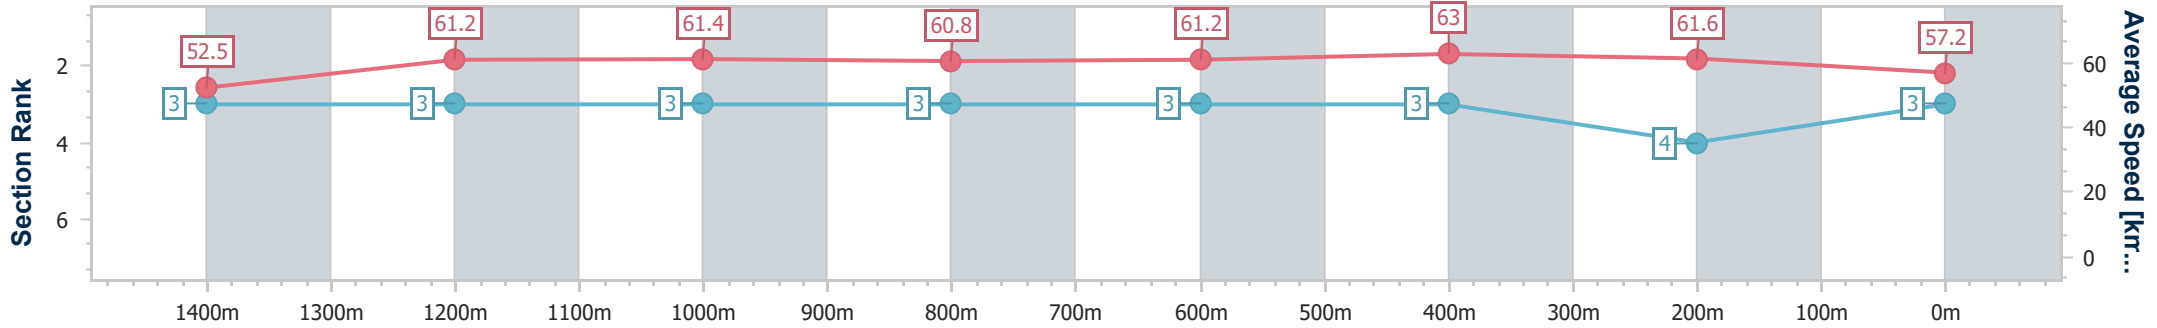

- [] Ranking at each section and finish
- .-.- No data available at this section
- NA No data available

Horse/Jockey Name	Roy's Road
Final Rank	3
Fastest Section Time (Section)	0:11.44 (600m)
Top Speed [km/h] (Section)	63.7 (400m)
Race State	Finished

Rockhampton QLD Professional

Race 3: MP SECURITY BENCHMARK 60 Handicap - 1600m

08 March 2024 - 14:50

Track Rating: Soft 5, Weather: Fine, Rail Position: +4.5m

Section	Overall	1400m	1200m	1000m	800m	600m	400m	200m
Section Times	1:36.76 [3] (0:13.74)	1:23.02 [3] (0:11.74)	1:11.28 [3] (0:11.74)	0:59.54 [3] (0:11.97)	0:47.57 [3] (0:11.87)	0:35.70 [3] (0:11.44)	0:24.26 [3] (0:11.69)	0:12.57 [4] (0:12.57)
Average Speed [km/h]	52.5	61.2	61.4	60.8	61.2	63.0	61.6	57.2
Top Speed [km/h]	61.0	62.6	62.1	62.4	63.1	63.6	63.7	59.8
Avg. Dist. to Rail [m]	1.1	0.3	0.8	1.5	1.4	3.1	4.1	5.6
Avg. Stride Freq. [Hz]	2.3	2.3	2.3	2.3	2.3	2.3	2.3	2.3
Avg. Stride Length [m]	6.2	7.3	7.5	7.4	7.3	7.5	7.4	7.1