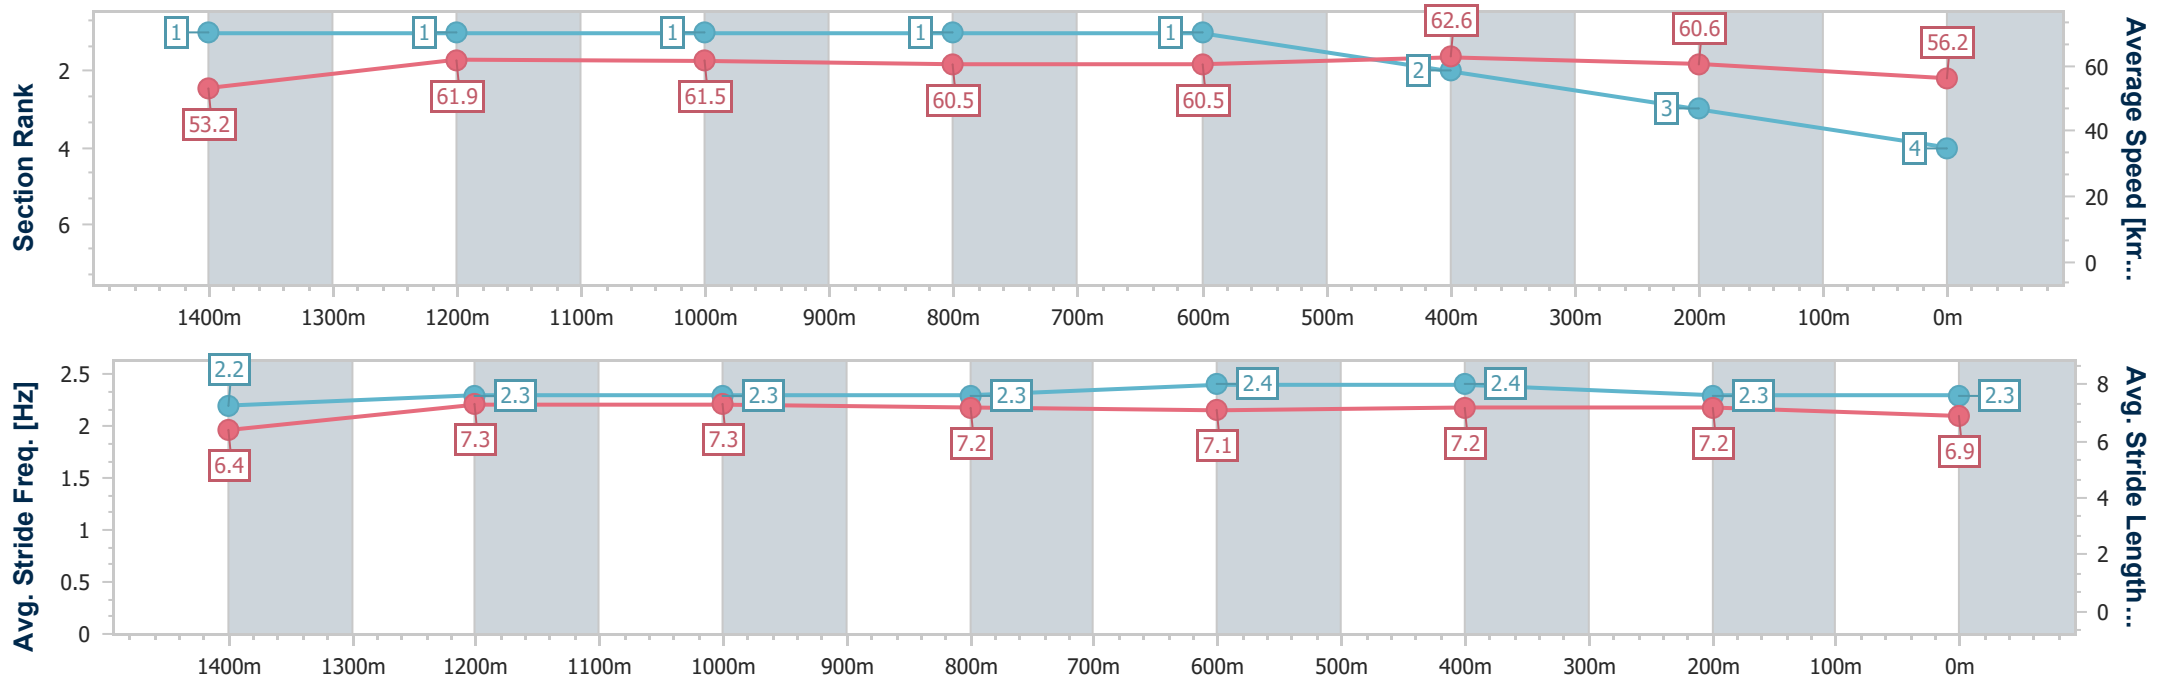

- [] Ranking at each section and finish
- .-.- No data available at this section
- NA No data available

Horse/Jockey Name	Rally
Final Rank	4
Fastest Section Time (Section)	0:11.51 (600m)
Top Speed [km/h] (Section)	63.3 (600m)
Race State	Finished

Rockhampton QLD Professional

Race 3: MP SECURITY BENCHMARK 60 Handicap - 1600m

08 March 2024 - 14:50

Track Rating: Soft 5, Weather: Fine, Rail Position: +4.5m

Section	Overall	1400m	1200m	1000m	800m	600m	400m	200m
Section Times	1:36.97 [4] (0:13.55)	1:23.42 [1] (0:11.61)	1:11.81 [1] (0:11.72)	1:00.09 [1] (0:11.91)	0:48.18 [1] (0:11.98)	0:36.20 [1] (0:11.51)	0:24.69 [2] (0:11.88)	0:12.81 [3] (0:12.81)
Average Speed [km/h]	53.2	61.9	61.5	60.5	60.5	62.6	60.6	56.2
Top Speed [km/h]	61.5	62.7	62.2	62.3	62.1	63.3	62.5	58.6
Avg. Dist. to Rail [m]	0.4	0.1	0.2	0.3	0.8	1.4	2.3	2.8
Avg. Stride Freq. [Hz]	2.2	2.3	2.3	2.3	2.4	2.4	2.3	2.3
Avg. Stride Length [m]	6.4	7.3	7.3	7.2	7.1	7.2	7.2	6.9