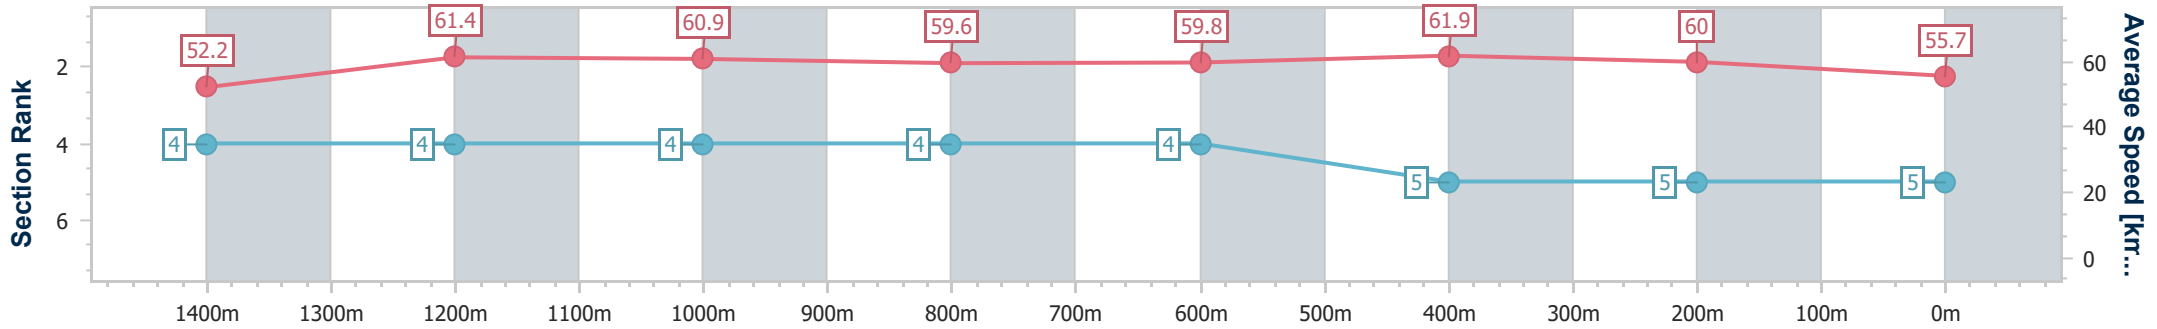

Rockhampton QLD Professional

Race 3: MP SECURITY BENCHMARK 60 Handicap - 1600m

08 March 2024 - 14:50

Track Rating: Soft 5, Weather: Fine, Rail Position: +4.5m

Section	Overall	1400m	1200m	1000m	800m	600m	400m	200m
Section Times	1:36.97 [4] (0:13.55)	1:23.42 [1] (0:11.61)	1:11.81 [1] (0:11.72)	1:00.09 [1] (0:11.91)	0:48.18 [1] (0:11.98)	0:36.20 [1] (0:11.51)	0:24.69 [2] (0:11.88)	0:12.81 [3] (0:12.81)
Average Speed [km/h]	53.2	61.9	61.5	60.5	60.5	62.6	60.6	56.2
Top Speed [km/h]	61.5	62.7	62.2	62.3	62.1	63.3	62.5	58.6
Avg. Dist. to Rail [m]	0.4	0.1	0.2	0.3	0.8	1.4	2.3	2.8
Avg. Stride Freq. [Hz]	2.2	2.3	2.3	2.3	2.4	2.4	2.3	2.3
Avg. Stride Length [m]	6.4	7.3	7.3	7.2	7.1	7.2	7.2	6.9

- [] Ranking at each section and finish
- .-.- No data available at this section
- NA No data available

Horse/Jockey Name	Whatjeudoin'
Final Rank	5
Fastest Section Time (Section)	0:11.63 (600m)
Top Speed [km/h] (Section)	62.8 (1400m)
Race State	Finished

Rockhampton QLD Professional

Race 3: MP SECURITY BENCHMARK 60 Handicap - 1600m

08 March 2024 - 14:50

Track Rating: Soft 5, Weather: Fine, Rail Position: +4.5m

Section	Overall	1400m	1200m	1000m	800m	600m	400m	200m
Section Times	1:37.93 [5] (0:13.79)	1:24.14 [4] (0:11.71)	1:12.43 [4] (0:11.81)	1:00.62 [4] (0:12.05)	0:48.57 [4] (0:12.01)	0:36.56 [4] (0:11.63)	0:24.93 [5] (0:12.00)	0:12.93 [5] (0:12.93)
Average Speed [km/h]	52.2	61.4	60.9	59.6	59.8	61.9	60.0	55.7
Top Speed [km/h]	60.4	62.8	61.9	62.0	60.6	62.5	61.9	58.2
Avg. Dist. to Rail [m]	0.8	0.5	0.2	0.3	0.9	1.4	3.4	4.9
Avg. Stride Freq. [Hz]	2.2	2.2	2.2	2.2	2.3	2.3	2.3	2.2
Avg. Stride Length [m]	6.4	7.6	7.5	7.5	7.3	7.5	7.3	7.0

- [] Ranking at each section and finish
- .-.- No data available at this section
- NA No data available