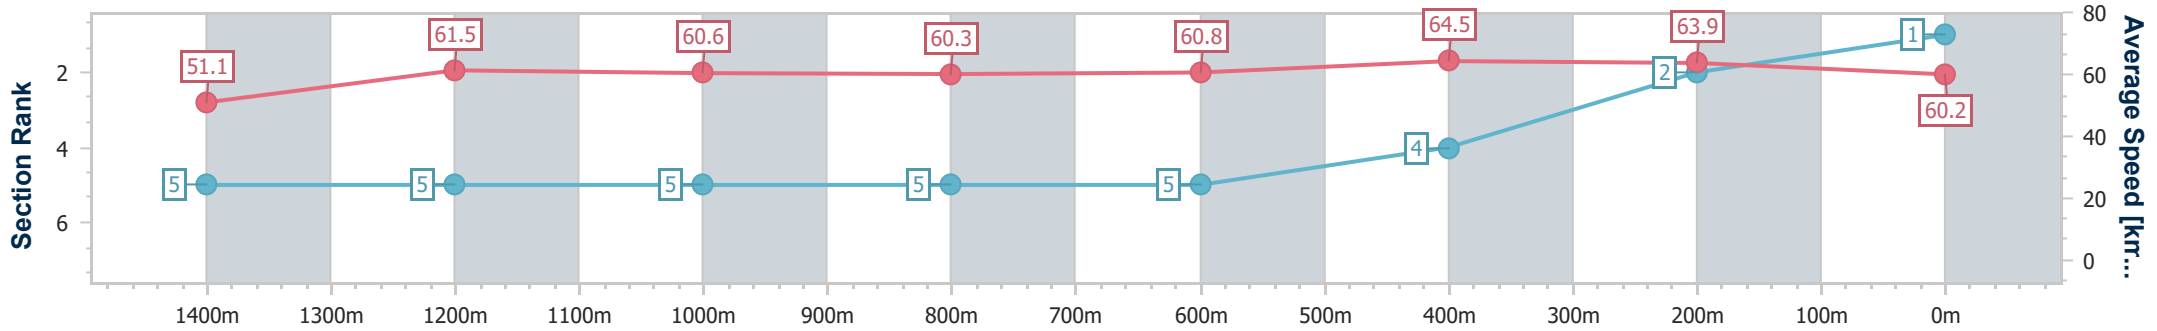

Scratched: Material Mistress (#7), Vana Star (#4)

Horse/Jockey Name	Devil Kick
Final Rank	1
Fastest Section Time (Section)	0:11.19 (600m)
Top Speed [km/h] (Section)	65.7 (600m)
Race State	Finished

Rockhampton QLD Professional
 Race 3: MP SECURITY BENCHMARK 60 Handicap - 1600m
 08 March 2024 - 14:50
 Track Rating: Soft 5, Weather: Fine, Rail Position: +4.5m

Section	Overall	1400m	1200m	1000m	800m	600m	400m	200m
Section Times	1:35.96 [1] (0:14.10)	1:21.86 [5] (0:11.70)	1:10.16 [5] (0:11.88)	0:58.28 [5] (0:11.85)	0:46.43 [5] (0:11.99)	0:34.44 [5] (0:11.19)	0:23.25 [4] (0:11.28)	0:11.97 [2] (0:11.97)
Average Speed [km/h]	51.1	61.5	60.6	60.3	60.8	64.5	63.9	60.2
Top Speed [km/h]	60.4	62.8	62.3	62.6	62.3	65.7	65.5	62.9
Avg. Dist. to Rail [m]	0.7	0.7	0.6	0.9	1.5	4.7	6.3	7.3
Avg. Stride Freq. [Hz]	2.2	2.2	2.2	2.2	2.3	2.3	2.3	2.3
Avg. Stride Length [m]	6.4	7.7	7.5	7.4	7.5	7.7	7.6	7.4