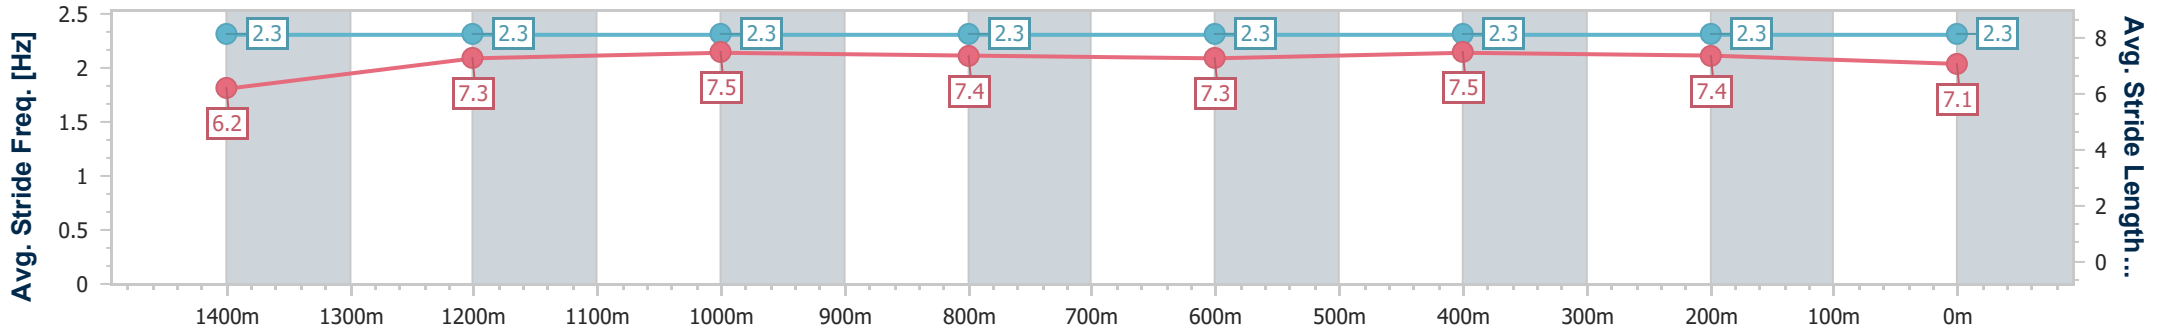

- [] Ranking at each section and finish
- .-.- No data available at this section
- NA No data available

Horse/Jockey Name	Roy's Road
Final Rank	3
Fastest Section Time (Section)	0:11.44 (600m)
Top Speed [km/h] (Section)	63.7 (400m)
Race State	Finished

Rockhampton QLD Professional

Race 3: MP SECURITY BENCHMARK 60 Handicap - 1600m

08 March 2024 - 14:50

Track Rating: Soft 5, Weather: Fine, Rail Position: +4.5m

Section	Overall	1400m	1200m	1000m	800m	600m	400m	200m
Section Times	1:36.76 [3] (0:13.74)	1:23.02 [3] (0:11.74)	1:11.28 [3] (0:11.74)	0:59.54 [3] (0:11.97)	0:47.57 [3] (0:11.87)	0:35.70 [3] (0:11.44)	0:24.26 [3] (0:11.69)	0:12.57 [4] (0:12.57)
Average Speed [km/h]	52.5	61.2	61.4	60.8	61.2	63.0	61.6	57.2
Top Speed [km/h]	61.0	62.6	62.1	62.4	63.1	63.6	63.7	59.8
Avg. Dist. to Rail [m]	1.1	0.3	0.8	1.5	1.4	3.1	4.1	5.6
Avg. Stride Freq. [Hz]	2.3	2.3	2.3	2.3	2.3	2.3	2.3	2.3
Avg. Stride Length [m]	6.2	7.3	7.5	7.4	7.3	7.5	7.4	7.1