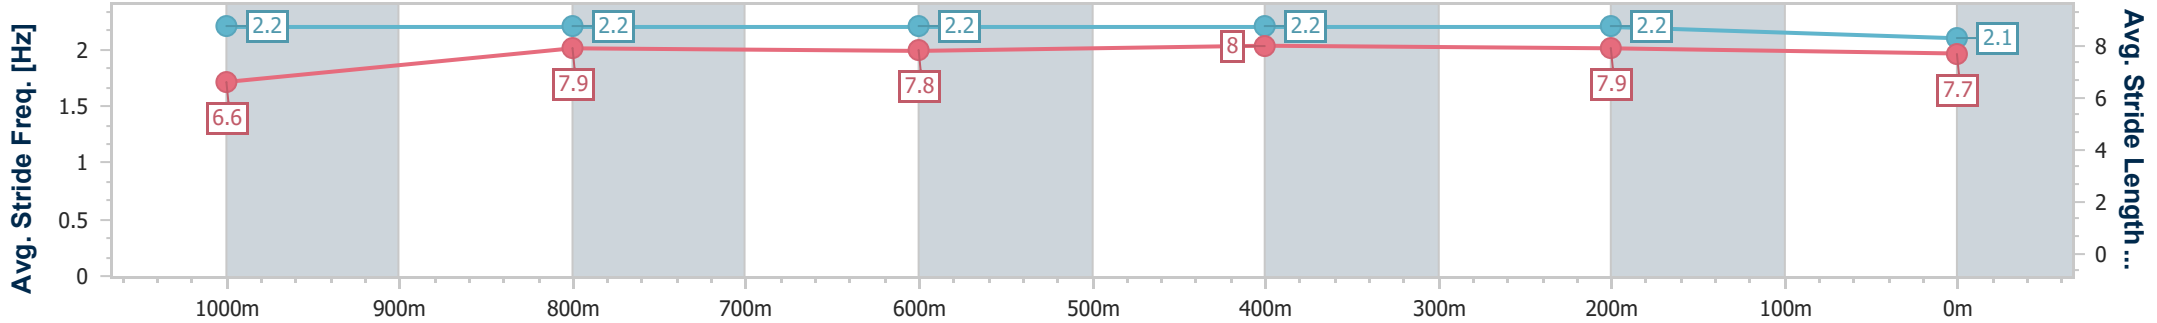

Horse/Jockey Name	The Last Saga
Final Rank	4
Fastest Section Time (Section)	0:11.12 (600m)
Top Speed [km/h] (Section)	66.1 (600m)
Race State	Finished

Rockhampton QLD Professional
Race 2: ALLENSTOWN UPHOLSTERY SERVICE Class 2
Handicap - 1200m
08 March 2024 - 14:12
Track Rating: Soft 5, Weather: Fine, Rail Position: +4.5m

Section	Overall	1000m	800m	600m	400m	200m
Section Times	1:10.81 [4] (0:13.42)	0:57.39 [4] (0:11.26)	0:46.13 [4] (0:11.49)	0:34.64 [4] (0:11.12)	0:23.52 [4] (0:11.37)	0:12.15 [4] (0:12.15)
Average Speed [km/h]	53.7	63.9	62.8	64.9	63.2	59.3
Top Speed [km/h]	64.4	64.8	64.0	66.1	66.1	61.3
Avg. Dist. to Rail [m]	1.1	0.4	0.5	2.8	4.7	5.7
Avg. Stride Freq. [Hz]	2.2	2.2	2.2	2.2	2.2	2.1
Avg. Stride Length [m]	6.6	7.9	7.8	8.0	7.9	7.7

- [ ] Ranking at each section and finish
- -.-.- No data available at this section
- NA No data available