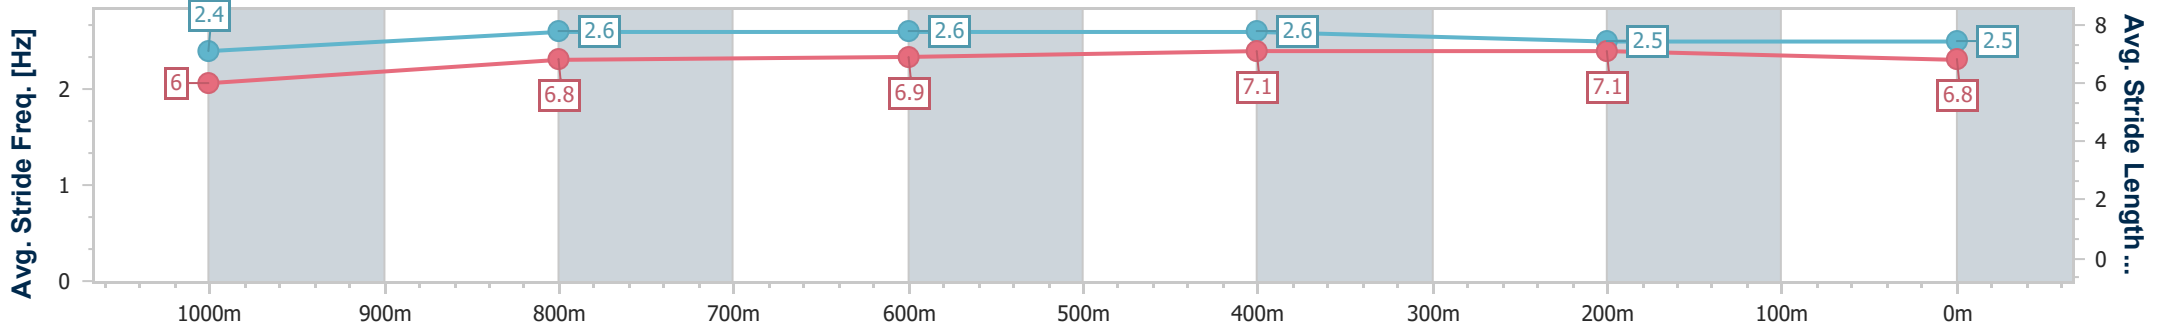

Horse/Jockey Name	Goldschlager
Final Rank	3
Fastest Section Time (Section)	0:11.01 (400m)
Top Speed [km/h] (Section)	67.1 (600m)
Race State	Finished

Rockhampton QLD Professional
Race 2: ALLENSTOWN UPHOLSTERY SERVICE Class 2
Handicap - 1200m
08 March 2024 - 14:12
Track Rating: Soft 5, Weather: Fine, Rail Position: +4.5m

Section	Overall	1000m	800m	600m	400m	200m
Section Times	1:10.26 [3] (0:13.75)	0:56.51 [6] (0:11.21)	0:45.30 [6] (0:11.35)	0:33.95 [5] (0:11.05)	0:22.90 [5] (0:11.01)	0:11.89 [3] (0:11.89)
Average Speed [km/h]	52.3	63.6	63.5	65.3	65.4	60.5
Top Speed [km/h]	62.7	65.0	64.3	67.1	66.8	64.7
Avg. Dist. to Rail [m]	1.9	1.6	0.8	1.7	2.6	3.2
Avg. Stride Freq. [Hz]	2.4	2.6	2.6	2.6	2.5	2.5
Avg. Stride Length [m]	6.0	6.8	6.9	7.1	7.1	6.8

- [ ] Ranking at each section and finish
- -.-.- No data available at this section
- NA No data available