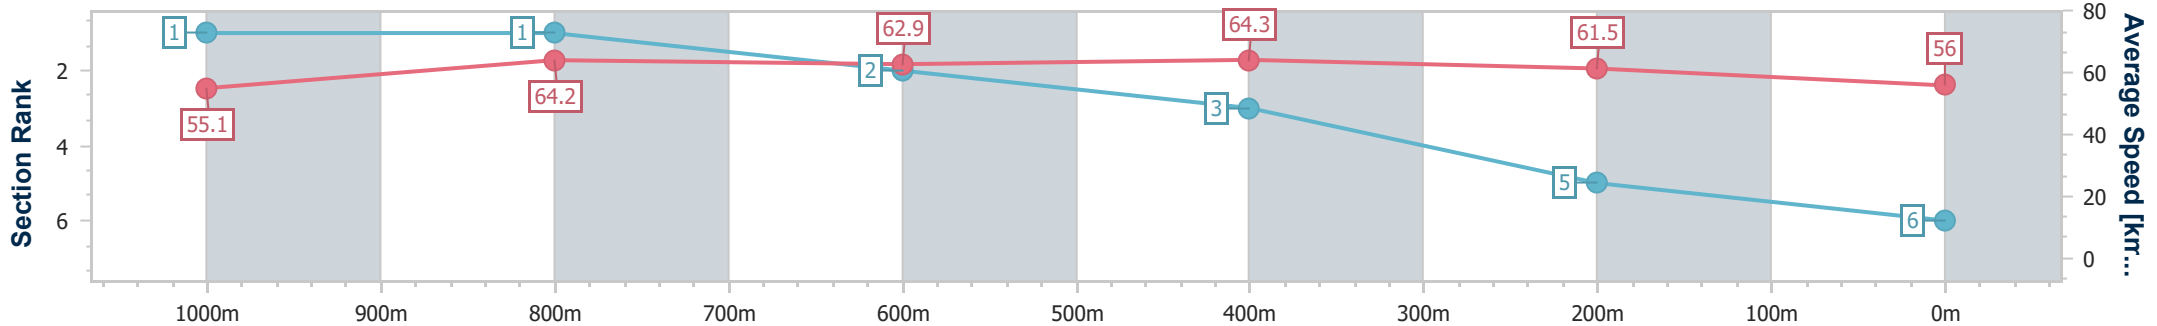

Horse/Jockey Name	Chilli Palmer
Final Rank	6
Fastest Section Time (Section)	0:11.15 (1000m)
Top Speed [km/h] (Section)	66.4 (1000m)
Race State	Finished

Rockhampton QLD Professional
Race 2: ALLENSTOWN UPHOLSTERY SERVICE Class 2
Handicap - 1200m
08 March 2024 - 14:12
Track Rating: Soft 5, Weather: Fine, Rail Position: +4.5m

Section	Overall	1000m	800m	600m	400m	200m
Section Times	1:11.67 [6] (0:13.12)	0:58.55 [1] (0:11.15)	0:47.40 [1] (0:11.61)	0:35.79 [2] (0:11.22)	0:24.57 [3] (0:11.72)	0:12.85 [5] (0:12.85)
Average Speed [km/h]	55.1	64.2	62.9	64.3	61.5	56.0
Top Speed [km/h]	65.7	66.4	64.4	66.0	64.0	60.4
Avg. Dist. to Rail [m]	1.1	0.7	2.1	3.3	2.7	4.0
Avg. Stride Freq. [Hz]	2.3	2.3	2.3	2.4	2.4	2.3
Avg. Stride Length [m]	6.5	7.7	7.5	7.5	7.1	6.8

- [ ] Ranking at each section and finish
- -.-.- No data available at this section
- NA No data available