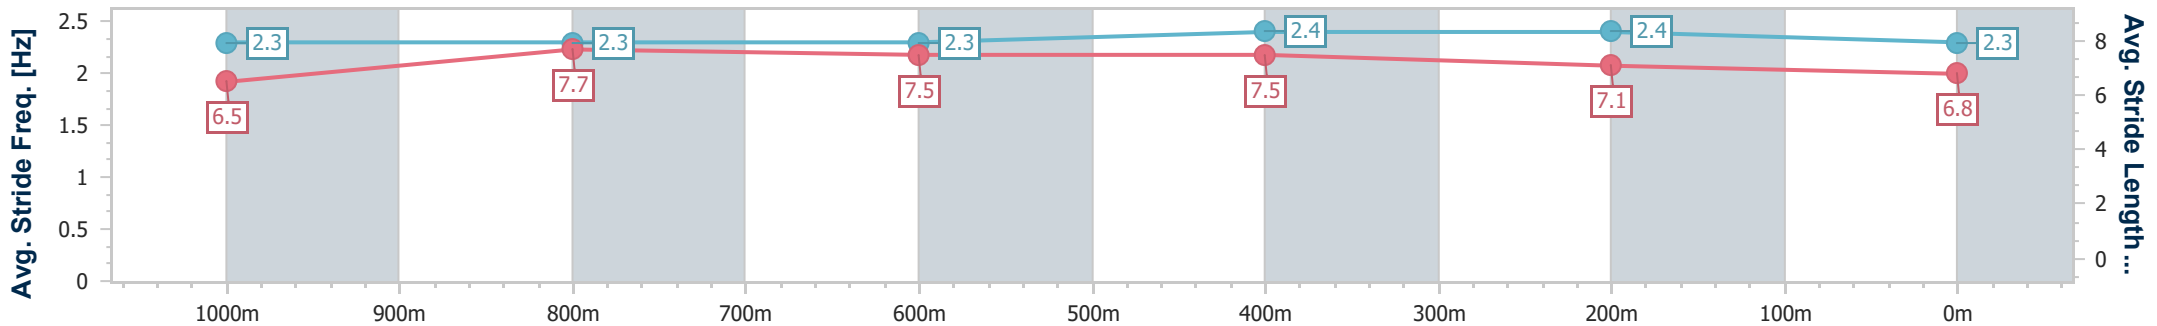

Rockhampton QLD Professional  
 Race 2: ALLENSTOWN UPHOLSTERY SERVICE Class 2  
 Handicap - 1200m  
 08 March 2024 - 14:12  
 Track Rating: Soft 5, Weather: Fine, Rail Position: +4.5m

Section	Overall	1000m	800m	600m	400m	200m
Section Times	1:11.19 [5] (0:13.72)	0:57.47 [5] (0:11.15)	0:46.32 [5] (0:11.56)	0:34.76 [6] (0:11.08)	0:23.68 [6] (0:11.37)	0:12.31 [6] (0:12.31)
Average Speed [km/h]	52.5	64.7	64.2	65.1	63.4	58.4
Top Speed [km/h]	64.2	65.1	65.3	66.5	66.4	61.7
Avg. Dist. to Rail [m]	1.1	0.4	3.8	5.3	6.8	8.1
Avg. Stride Freq. [Hz]	2.3	2.5	2.5	2.5	2.5	2.4
Avg. Stride Length [m]	6.2	7.2	7.3	7.2	7.2	6.9

Horse/Jockey Name	Chilli Palmer
Final Rank	6
Fastest Section Time (Section)	0:11.15 (1000m)
Top Speed [km/h] (Section)	66.4 (1000m)
Race State	Finished

Rockhampton QLD Professional  
 Race 2: ALLENSTOWN UPHOLSTERY SERVICE Class 2  
 Handicap - 1200m  
 08 March 2024 - 14:12  
 Track Rating: Soft 5, Weather: Fine, Rail Position: +4.5m

Section	Overall	1000m	800m	600m	400m	200m
Section Times	1:11.67 [6] (0:13.12)	0:58.55 [1] (0:11.15)	0:47.40 [1] (0:11.61)	0:35.79 [2] (0:11.22)	0:24.57 [3] (0:11.72)	0:12.85 [5] (0:12.85)
Average Speed [km/h]	55.1	64.2	62.9	64.3	61.5	56.0
Top Speed [km/h]	65.7	66.4	64.4	66.0	64.0	60.4
Avg. Dist. to Rail [m]	1.1	0.7	2.1	3.3	2.7	4.0
Avg. Stride Freq. [Hz]	2.3	2.3	2.3	2.4	2.4	2.3
Avg. Stride Length [m]	6.5	7.7	7.5	7.5	7.1	6.8