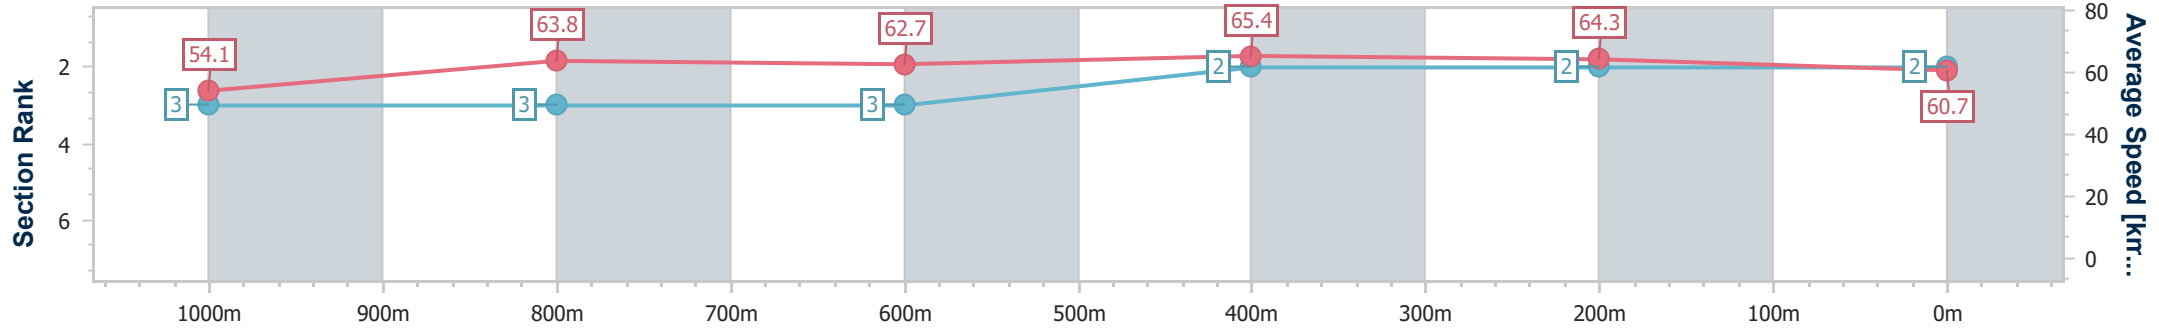

Horse/Jockey Name	Gilbert's Gold
Final Rank	2
Fastest Section Time (Section)	0:11.02 (600m)
Top Speed [km/h] (Section)	67.0 (600m)
Race State	Finished

Rockhampton QLD Professional
Race 2: ALLENSTOWN UPHOLSTERY SERVICE Class 2
Handicap - 1200m
08 March 2024 - 14:12
Track Rating: Soft 5, Weather: Fine, Rail Position: +4.5m

Section	Overall	1000m	800m	600m	400m	200m
Section Times	1:10.15 [2] (0:13.29)	0:56.86 [3] (0:11.28)	0:45.58 [3] (0:11.50)	0:34.08 [3] (0:11.02)	0:23.06 [2] (0:11.19)	0:11.87 [2] (0:11.87)
Average Speed [km/h]	54.1	63.8	62.7	65.4	64.3	60.7
Top Speed [km/h]	64.2	65.0	63.7	67.0	66.7	62.8
Avg. Dist. to Rail [m]	0.7	0.2	0.2	1.7	3.9	4.6
Avg. Stride Freq. [Hz]	2.2	2.2	2.2	2.3	2.3	2.2
Avg. Stride Length [m]	6.7	7.8	7.8	7.8	7.8	7.6

- [ ] Ranking at each section and finish
- -.-.- No data available at this section
- NA No data available