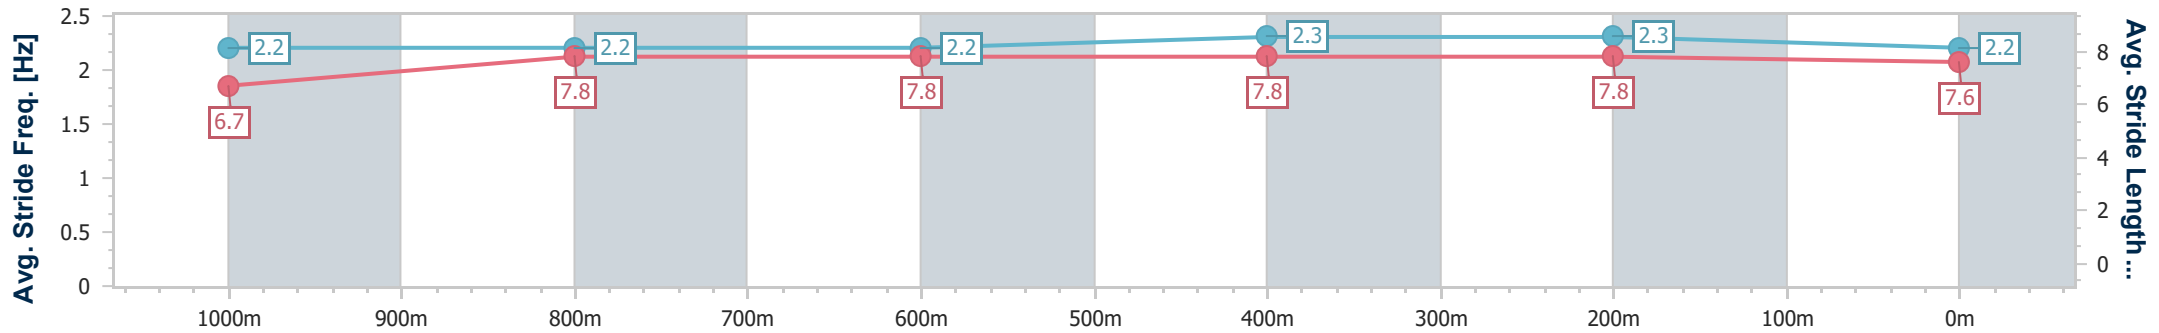

Horse/Jockey Name	Gilbert's Gold
Final Rank	2
Fastest Section Time (Section)	0:11.02 (600m)
Top Speed [km/h] (Section)	67.0 (600m)
Race State	Finished

Rockhampton QLD Professional
Race 2: ALLENSTOWN UPHOLSTERY SERVICE Class 2
Handicap - 1200m
08 March 2024 - 14:12
Track Rating: Soft 5, Weather: Fine, Rail Position: +4.5m

Section	Overall	1000m	800m	600m	400m	200m
Section Times	1:10.15 [2] (0:13.29)	0:56.86 [3] (0:11.28)	0:45.58 [3] (0:11.50)	0:34.08 [3] (0:11.02)	0:23.06 [2] (0:11.19)	0:11.87 [2] (0:11.87)
Average Speed [km/h]	54.1	63.8	62.7	65.4	64.3	60.7
Top Speed [km/h]	64.2	65.0	63.7	67.0	66.7	62.8
Avg. Dist. to Rail [m]	0.7	0.2	0.2	1.7	3.9	4.6
Avg. Stride Freq. [Hz]	2.2	2.2	2.2	2.3	2.3	2.2
Avg. Stride Length [m]	6.7	7.8	7.8	7.8	7.8	7.6

- [ ] Ranking at each section and finish
- -.-.- No data available at this section
- NA No data available