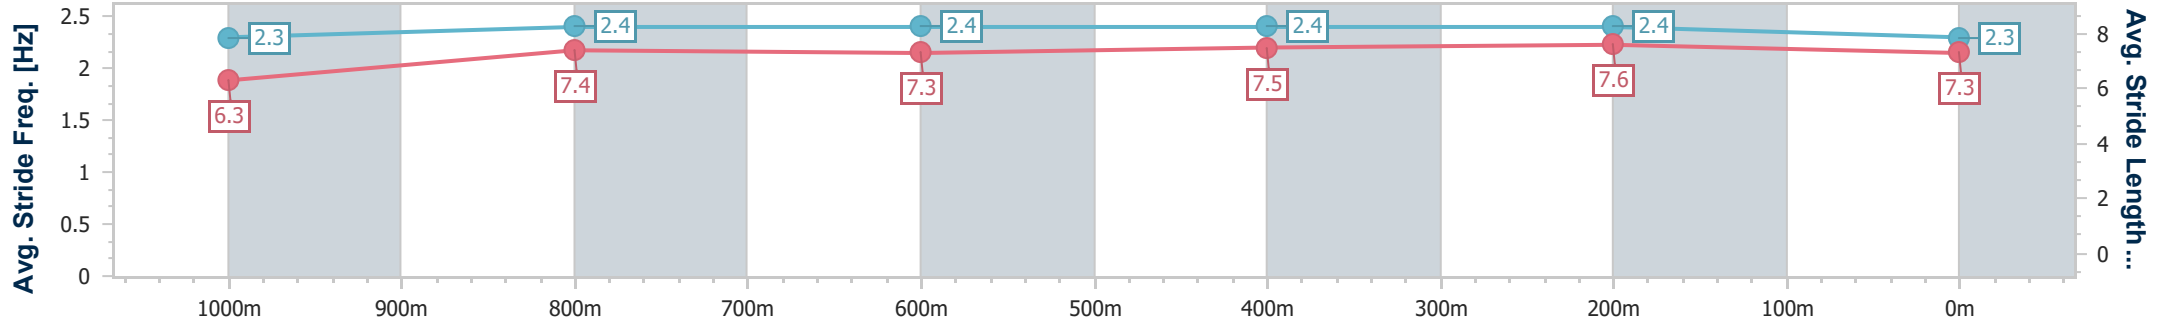

Section	Overall	1000m	800m	600m	400m	200m
Section Times	1:10.04 [1] (0:13.23)	0:56.81 [2] (0:11.14)	0:45.67 [2] (0:11.50)	0:34.17 [1] (0:11.16)	0:23.01 [1] (0:11.13)	0:11.88 [1] (0:11.88)
Average Speed [km/h]	54.5	64.7	63.7	64.7	64.8	60.5
Top Speed [km/h]	65.5	65.6	66.0	66.4	68.0	62.6
Avg. Dist. to Rail [m]	1.7	0.5	2.3	4.0	4.1	3.6
Avg. Stride Freq. [Hz]	2.3	2.4	2.4	2.4	2.4	2.3
Avg. Stride Length [m]	6.3	7.4	7.3	7.5	7.6	7.3