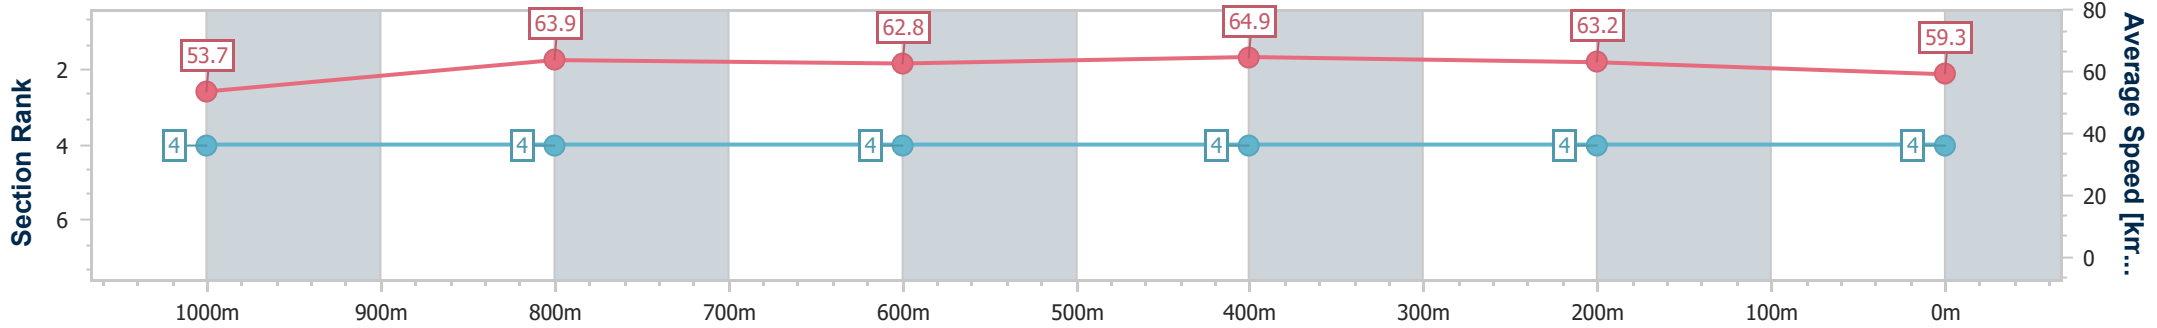

Horse/Jockey Name	The Last Saga
Final Rank	4
Fastest Section Time (Section)	0:11.12 (600m)
Top Speed [km/h] (Section)	66.1 (600m)
Race State	Finished

Rockhampton QLD Professional
Race 2: ALLENSTOWN UPHOLSTERY SERVICE Class 2
Handicap - 1200m
08 March 2024 - 14:12
Track Rating: Soft 5, Weather: Fine, Rail Position: +4.5m

Section	Overall	1000m	800m	600m	400m	200m
Section Times	1:10.81 [4] (0:13.42)	0:57.39 [4] (0:11.26)	0:46.13 [4] (0:11.49)	0:34.64 [4] (0:11.12)	0:23.52 [4] (0:11.37)	0:12.15 [4] (0:12.15)
Average Speed [km/h]	53.7	63.9	62.8	64.9	63.2	59.3
Top Speed [km/h]	64.4	64.8	64.0	66.1	66.1	61.3
Avg. Dist. to Rail [m]	1.1	0.4	0.5	2.8	4.7	5.7
Avg. Stride Freq. [Hz]	2.2	2.2	2.2	2.2	2.2	2.1
Avg. Stride Length [m]	6.6	7.9	7.8	8.0	7.9	7.7

- [ ] Ranking at each section and finish
- -.-.- No data available at this section
- NA No data available