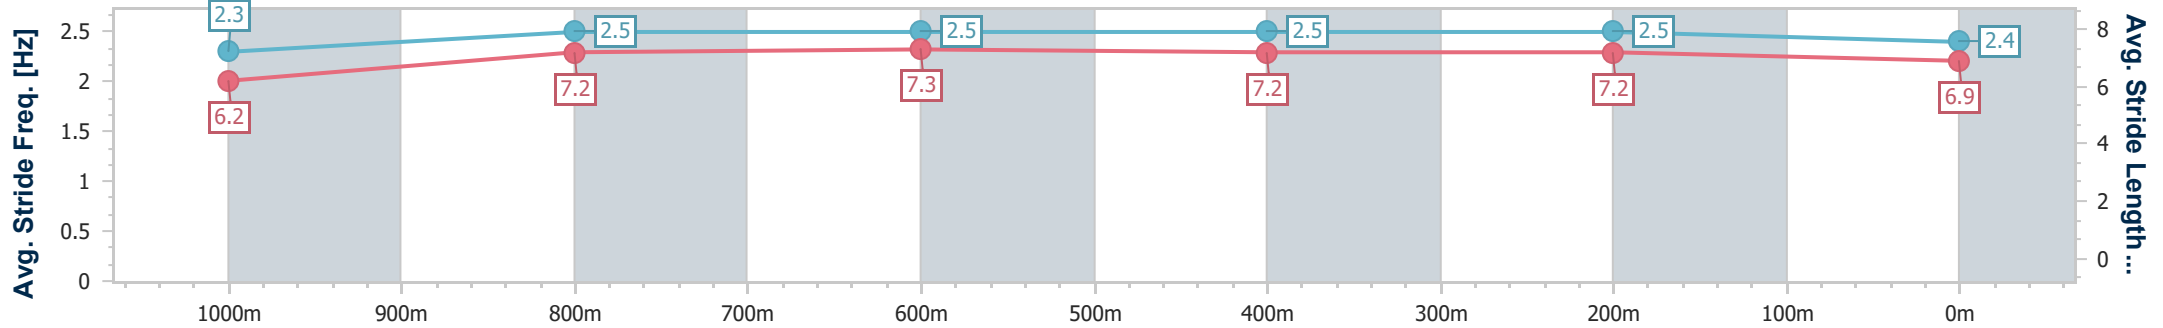

Horse/Jockey Name	Lanova
Final Rank	5
Fastest Section Time (Section)	0:11.08 (600m)
Top Speed [km/h] (Section)	66.5 (600m)
Race State	Finished

Rockhampton QLD Professional
Race 2: ALLENSTOWN UPHOLSTERY SERVICE Class 2
Handicap - 1200m
08 March 2024 - 14:12
Track Rating: Soft 5, Weather: Fine, Rail Position: +4.5m

Section	Overall	1000m	800m	600m	400m	200m
Section Times	1:11.19 [5] (0:13.72)	0:57.47 [5] (0:11.15)	0:46.32 [5] (0:11.56)	0:34.76 [6] (0:11.08)	0:23.68 [6] (0:11.37)	0:12.31 [6] (0:12.31)
Average Speed [km/h]	52.5	64.7	64.2	65.1	63.4	58.4
Top Speed [km/h]	64.2	65.1	65.3	66.5	66.4	61.7
Avg. Dist. to Rail [m]	1.1	0.4	3.8	5.3	6.8	8.1
Avg. Stride Freq. [Hz]	2.3	2.5	2.5	2.5	2.5	2.4
Avg. Stride Length [m]	6.2	7.2	7.3	7.2	7.2	6.9