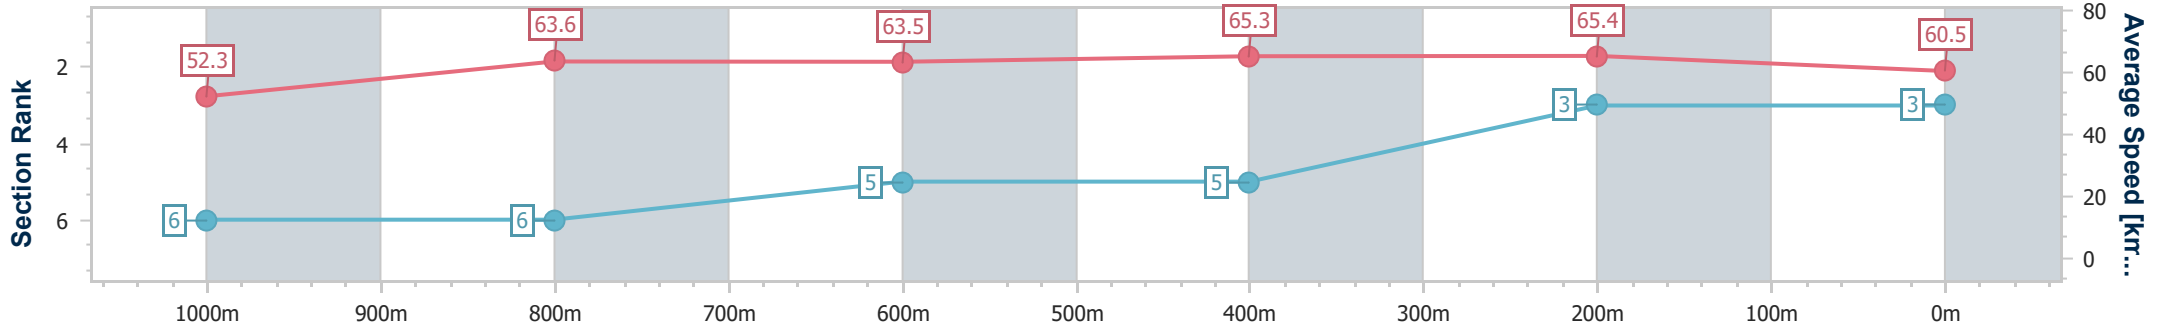

Horse/Jockey Name	Goldschlager
Final Rank	3
Fastest Section Time (Section)	0:11.01 (400m)
Top Speed [km/h] (Section)	67.1 (600m)
Race State	Finished

Rockhampton QLD Professional
Race 2: ALLENSTOWN UPHOLSTERY SERVICE Class 2
Handicap - 1200m
08 March 2024 - 14:12
Track Rating: Soft 5, Weather: Fine, Rail Position: +4.5m

Section	Overall	1000m	800m	600m	400m	200m
Section Times	1:10.26 [3] (0:13.75)	0:56.51 [6] (0:11.21)	0:45.30 [6] (0:11.35)	0:33.95 [5] (0:11.05)	0:22.90 [5] (0:11.01)	0:11.89 [3] (0:11.89)
Average Speed [km/h]	52.3	63.6	63.5	65.3	65.4	60.5
Top Speed [km/h]	62.7	65.0	64.3	67.1	66.8	64.7
Avg. Dist. to Rail [m]	1.9	1.6	0.8	1.7	2.6	3.2
Avg. Stride Freq. [Hz]	2.4	2.6	2.6	2.6	2.5	2.5
Avg. Stride Length [m]	6.0	6.8	6.9	7.1	7.1	6.8

- [ ] Ranking at each section and finish
- -.-.- No data available at this section
- NA No data available