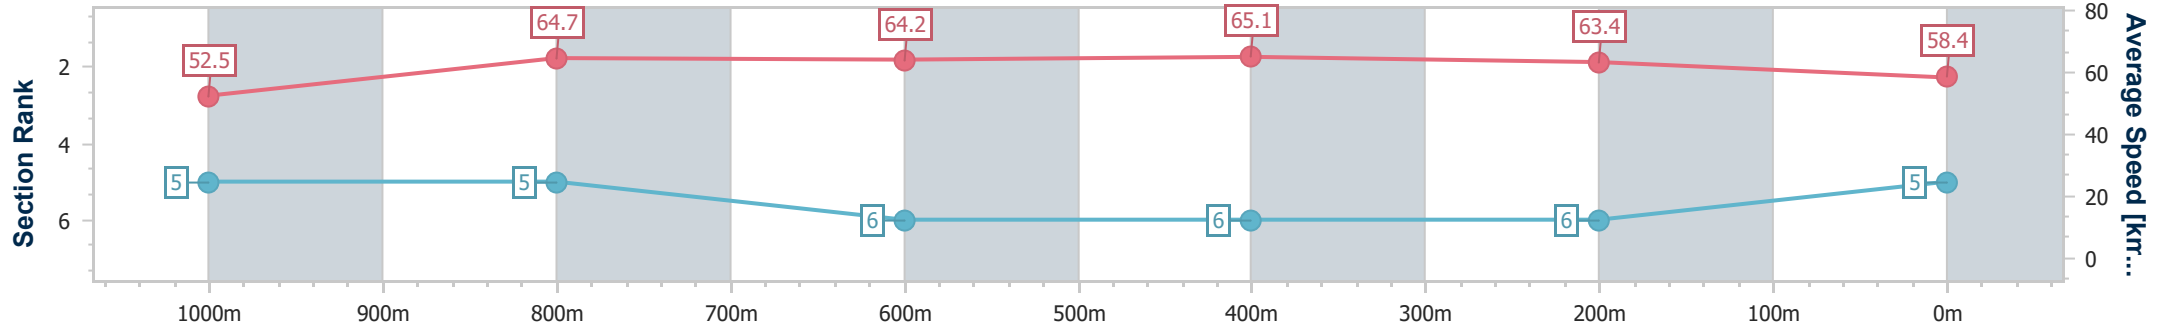

Horse/Jockey Name	Lanova
Final Rank	5
Fastest Section Time (Section)	0:11.08 (600m)
Top Speed [km/h] (Section)	66.5 (600m)
Race State	Finished

Rockhampton QLD Professional
Race 2: ALLENSTOWN UPHOLSTERY SERVICE Class 2
Handicap - 1200m
08 March 2024 - 14:12
Track Rating: Soft 5, Weather: Fine, Rail Position: +4.5m

Section	Overall	1000m	800m	600m	400m	200m
Section Times	1:11.19 [5] (0:13.72)	0:57.47 [5] (0:11.15)	0:46.32 [5] (0:11.56)	0:34.76 [6] (0:11.08)	0:23.68 [6] (0:11.37)	0:12.31 [6] (0:12.31)
Average Speed [km/h]	52.5	64.7	64.2	65.1	63.4	58.4
Top Speed [km/h]	64.2	65.1	65.3	66.5	66.4	61.7
Avg. Dist. to Rail [m]	1.1	0.4	3.8	5.3	6.8	8.1
Avg. Stride Freq. [Hz]	2.3	2.5	2.5	2.5	2.5	2.4
Avg. Stride Length [m]	6.2	7.2	7.3	7.2	7.2	6.9