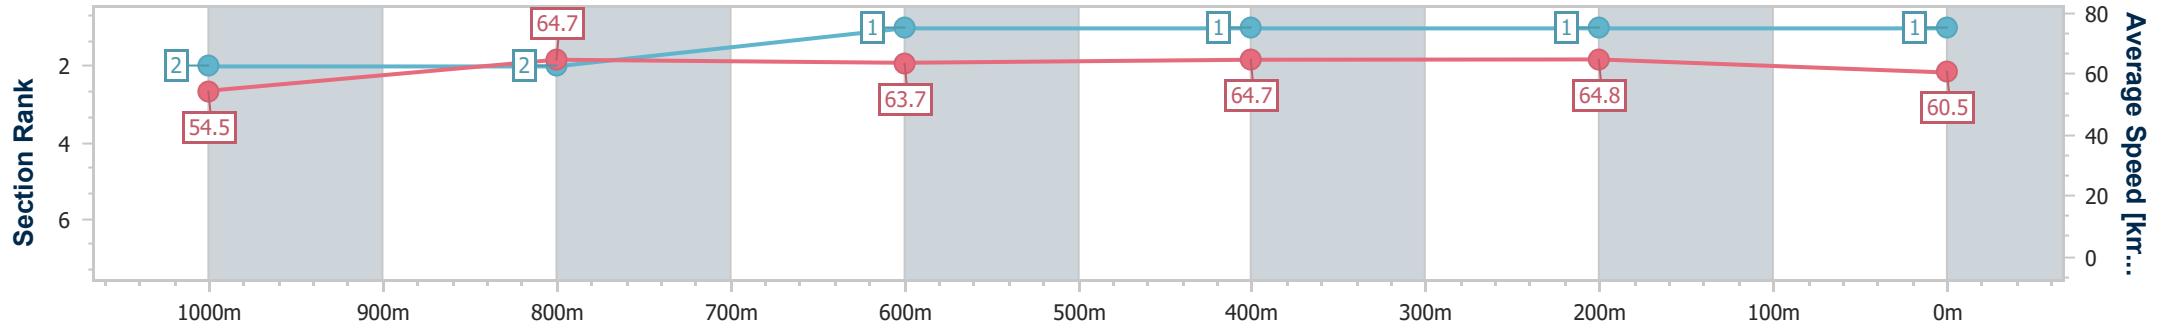

Section	Overall	1000m	800m	600m	400m	200m
Section Times	1:10.04 [1] (0:13.23)	0:56.81 [2] (0:11.14)	0:45.67 [2] (0:11.50)	0:34.17 [1] (0:11.16)	0:23.01 [1] (0:11.13)	0:11.88 [1] (0:11.88)
Average Speed [km/h]	54.5	64.7	63.7	64.7	64.8	60.5
Top Speed [km/h]	65.5	65.6	66.0	66.4	68.0	62.6
Avg. Dist. to Rail [m]	1.7	0.5	2.3	4.0	4.1	3.6
Avg. Stride Freq. [Hz]	2.3	2.4	2.4	2.4	2.4	2.3
Avg. Stride Length [m]	6.3	7.4	7.3	7.5	7.6	7.3