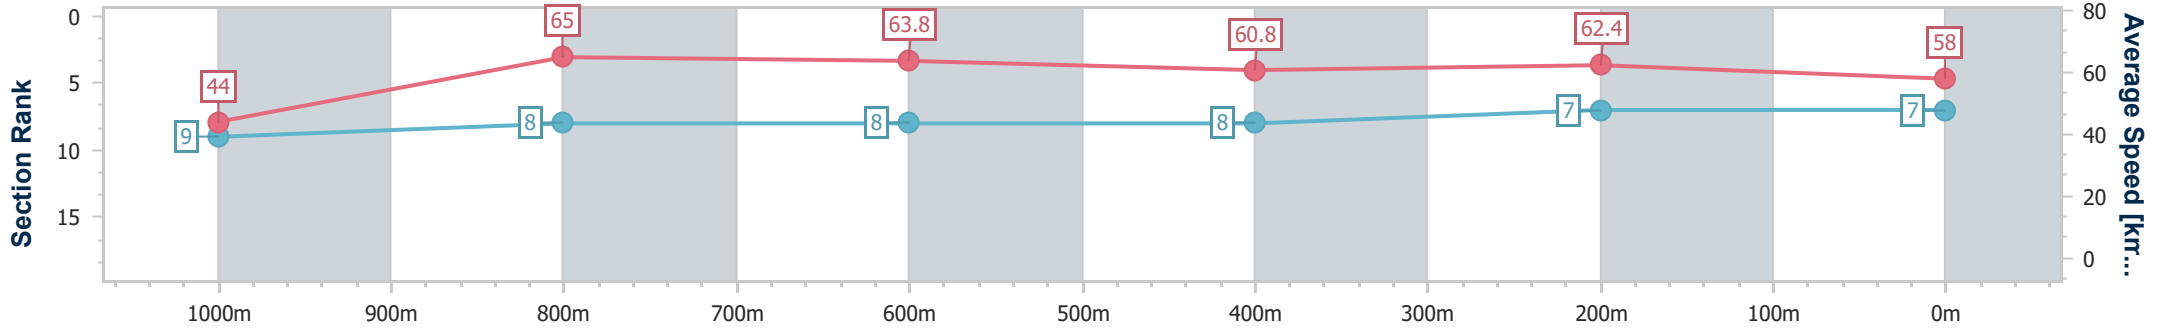

Horse/Jockey Name	I'm Heroic
Final Rank	7
Fastest Section Time (Section)	0:08.96 (Overall)
Top Speed [km/h] (Section)	66.5 (1000m)
Race State	Finished

Doomben QLD Professional
Race 1: STRADBROKE SEASON ON SALE NOW QTIS Two-Year
-Old Maiden Handicap - 1110m
06 March 2024 - 12:30
Track Rating: Soft 5, Weather: Fine, Rail Position: +9m

BRISBANE
RACING CLUB

Section	Overall	1000m	800m	600m	400m	200m
Section Times	1:07.22 [7] (0:08.96)	0:58.26 [9] (0:11.10)	0:47.16 [8] (0:11.28)	0:35.88 [8] (0:11.89)	0:23.99 [8] (0:11.53)	0:12.46 [7] (0:12.46)
Average Speed [km/h]	44.0	65.0	63.8	60.8	62.4	58.0
Top Speed [km/h]	62.8	66.5	65.2	64.0	63.7	61.3
Avg. Dist. to Rail [m]	4.2	1.2	0.2	0.5	2.3	2.9
Avg. Stride Freq. [Hz]	2.3	2.4	2.4	2.3	2.3	2.3
Avg. Stride Length [m]	5.2	7.4	7.5	7.3	7.5	7.2

- [ ] Ranking at each section and finish
- -.-.- No data available at this section
- NA No data available