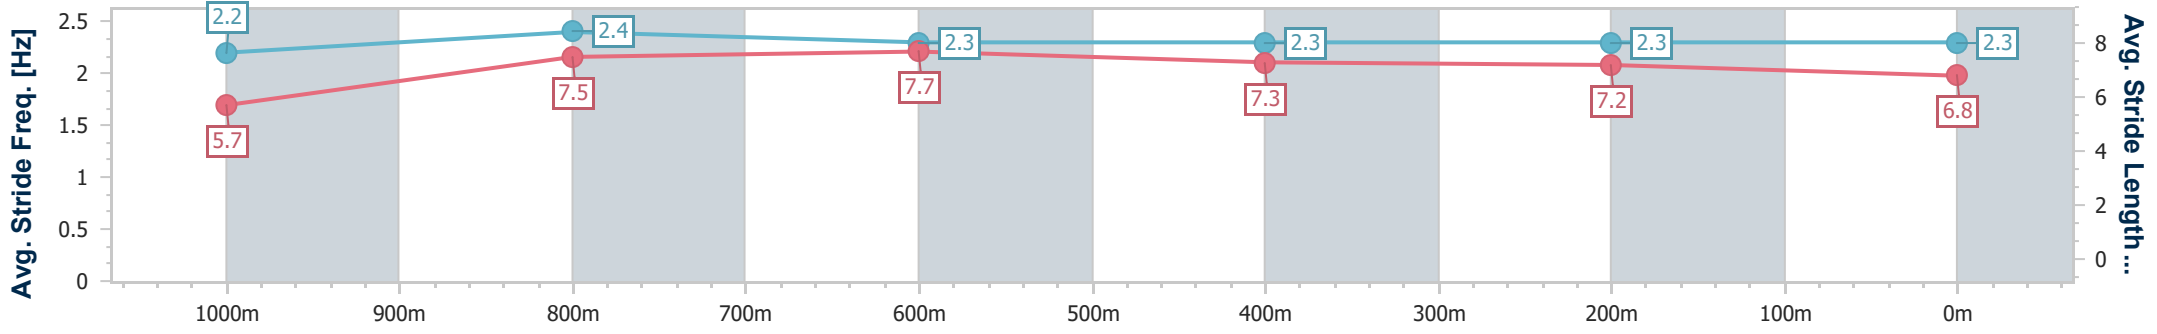

Horse/Jockey Name	Pride Of Savabella
Final Rank	10
Fastest Section Time (Section)	0:08.80 (Overall)
Top Speed [km/h] (Section)	66.4 (1000m)
Race State	Finished

Doomben QLD Professional
Race 1: STRADBROKE SEASON ON SALE NOW QTIS Two-Year
-Old Maiden Handicap - 1110m
06 March 2024 - 12:30
Track Rating: Soft 5, Weather: Fine, Rail Position: +9m

BRISBANE
RACING CLUB

Section	Overall	1000m	800m	600m	400m	200m
Section Times	1:07.94 [10] (0:08.80)	0:59.14 [7] (0:11.06)	0:48.08 [7] (0:11.25)	0:36.83 [7] (0:12.07)	0:24.76 [7] (0:11.83)	0:12.93 [10] (0:12.93)
Average Speed [km/h]	44.8	65.3	64.6	60.9	61.1	55.6
Top Speed [km/h]	64.4	66.4	65.7	63.9	62.6	59.0
Avg. Dist. to Rail [m]	5.7	1.8	1.8	3.4	4.6	5.5
Avg. Stride Freq. [Hz]	2.2	2.4	2.3	2.3	2.3	2.3
Avg. Stride Length [m]	5.7	7.5	7.7	7.3	7.2	6.8

- [ ] Ranking at each section and finish
- -.-.- No data available at this section
- NA No data available