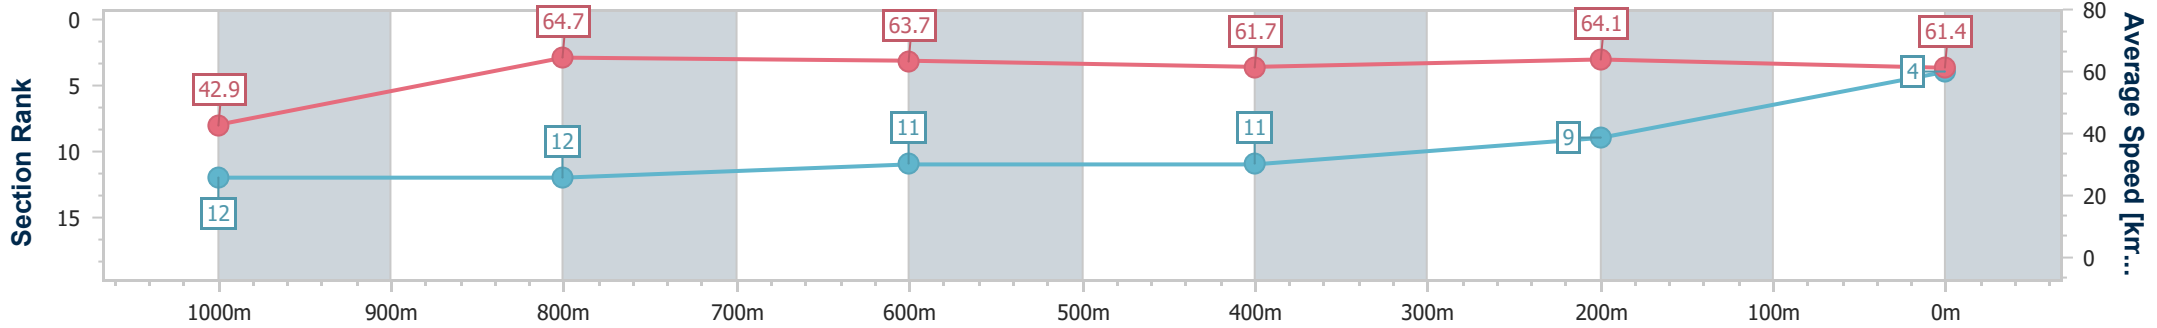

Section	Overall	1000m	800m	600m	400m	200m
Section Times	1:06.55 [4] (0:09.26)	0:57.29 [12] (0:11.17)	0:46.12 [12] (0:11.33)	0:34.79 [11] (0:11.80)	0:22.99 [11] (0:11.25)	0:11.74 [9] (0:11.74)
Average Speed [km/h]	42.9	64.7	63.7	61.7	64.1	61.4
Top Speed [km/h]	60.5	66.3	64.8	64.3	65.7	64.1
Avg. Dist. to Rail [m]	10.1	2.3	1.2	2.0	2.3	7.2
Avg. Stride Freq. [Hz]	2.2	2.3	2.2	2.2	2.2	2.2
Avg. Stride Length [m]	5.4	7.8	7.9	7.7	8.1	7.7