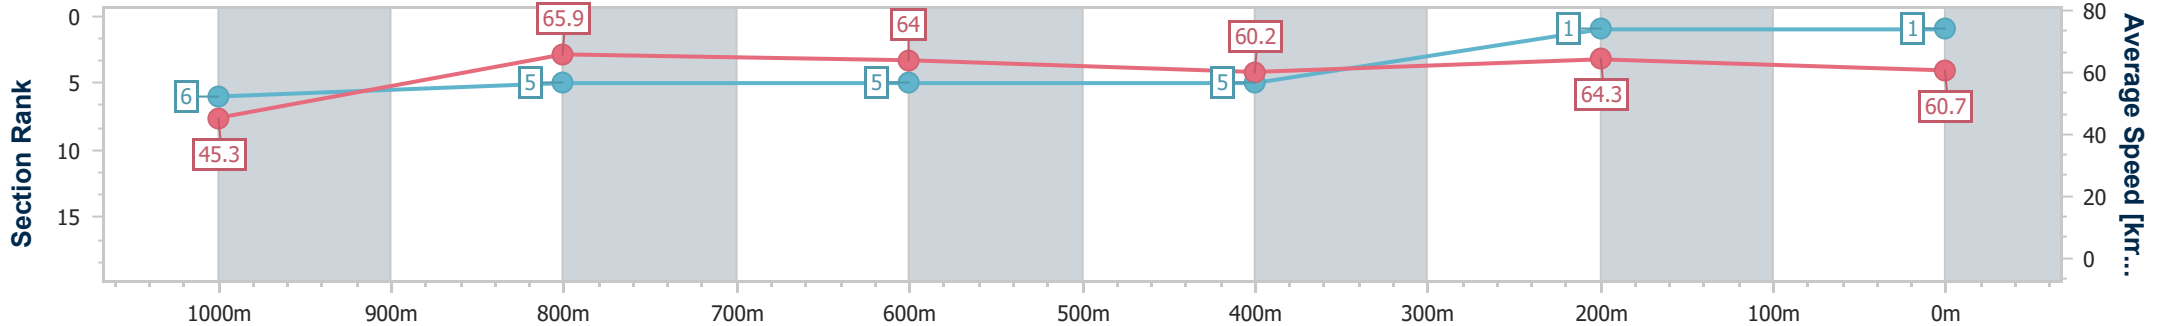

Section	Overall	1000m	800m	600m	400m	200m
Section Times	1:06.00 [1] (0:08.70)	0:57.30 [6] (0:10.98)	0:46.32 [5] (0:11.21)	0:35.11 [5] (0:12.05)	0:23.06 [5] (0:11.21)	0:11.85 [1] (0:11.85)
Average Speed [km/h]	45.3	65.9	64.0	60.2	64.3	60.7
Top Speed [km/h]	66.3	66.7	65.9	61.9	66.3	64.7
Avg. Dist. to Rail [m]	5.5	1.7	0.6	1.1	1.6	2.4
Avg. Stride Freq. [Hz]	2.4	2.4	2.3	2.3	2.4	2.3
Avg. Stride Length [m]	5.3	7.5	7.6	7.4	7.6	7.3