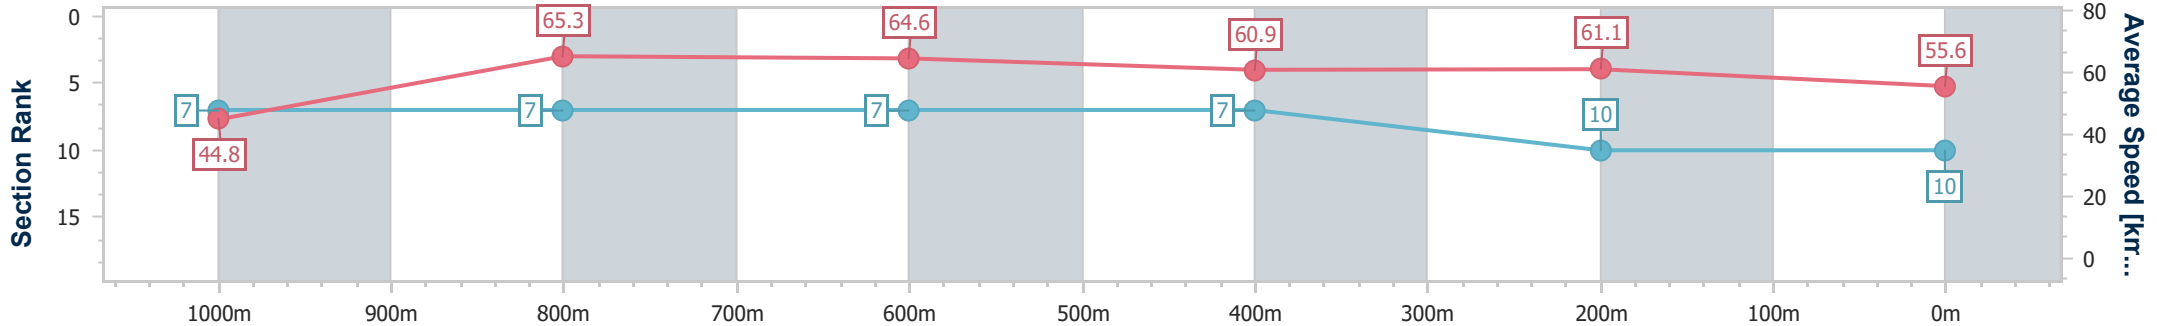

Horse/Jockey Name	Pride Of Savabella
Final Rank	10
Fastest Section Time (Section)	0:08.80 (Overall)
Top Speed [km/h] (Section)	66.4 (1000m)
Race State	Finished

Doomben QLD Professional
Race 1: STRADBROKE SEASON ON SALE NOW QTIS Two-Year
-Old Maiden Handicap - 1110m
06 March 2024 - 12:30
Track Rating: Soft 5, Weather: Fine, Rail Position: +9m

BRISBANE
RACING CLUB

Section	Overall	1000m	800m	600m	400m	200m
Section Times	1:07.94 [10] (0:08.80)	0:59.14 [7] (0:11.06)	0:48.08 [7] (0:11.25)	0:36.83 [7] (0:12.07)	0:24.76 [7] (0:11.83)	0:12.93 [10] (0:12.93)
Average Speed [km/h]	44.8	65.3	64.6	60.9	61.1	55.6
Top Speed [km/h]	64.4	66.4	65.7	63.9	62.6	59.0
Avg. Dist. to Rail [m]	5.7	1.8	1.8	3.4	4.6	5.5
Avg. Stride Freq. [Hz]	2.2	2.4	2.3	2.3	2.3	2.3
Avg. Stride Length [m]	5.7	7.5	7.7	7.3	7.2	6.8

- [ ] Ranking at each section and finish
- -.-.- No data available at this section
- NA No data available