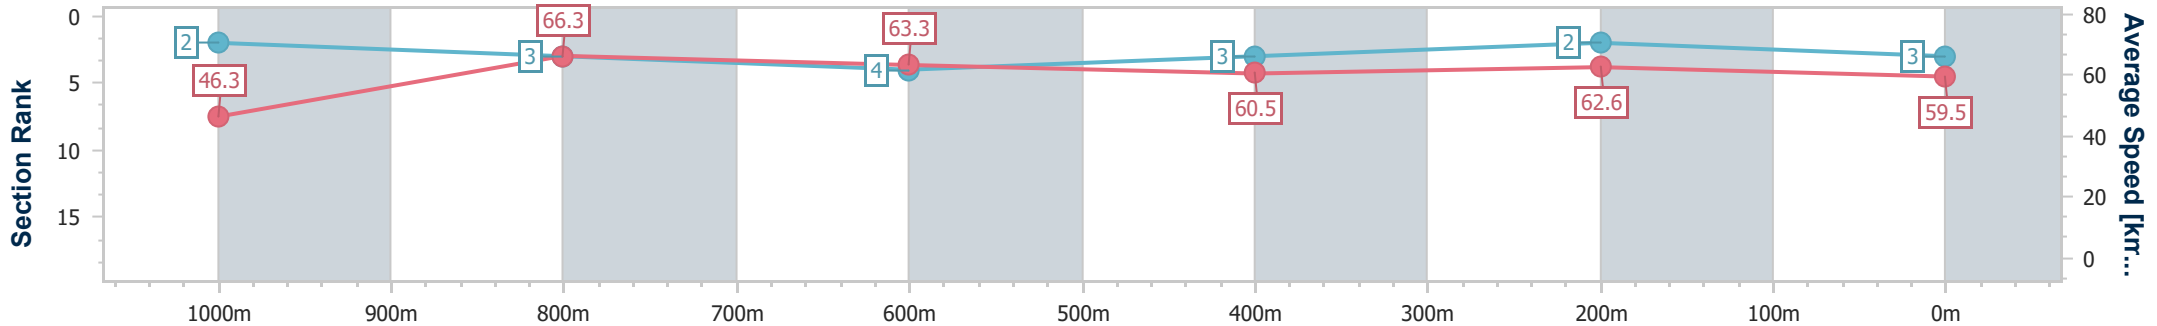

Horse/Jockey Name	Head Case
Final Rank	3
Fastest Section Time (Section)	0:08.58 (Overall)
Top Speed [km/h] (Section)	68.2 (1000m)
Race State	Finished

Doomben QLD Professional
Race 1: STRADBROKE SEASON ON SALE NOW QTIS Two-Year
-Old Maiden Handicap - 1110m
06 March 2024 - 12:30
Track Rating: Soft 5, Weather: Fine, Rail Position: +9m

BRISBANE
RACING CLUB

Section	Overall	1000m	800m	600m	400m	200m
Section Times	1:06.43 [3] (0:08.58)	0:57.85 [2] (0:10.89)	0:46.96 [3] (0:11.39)	0:35.57 [4] (0:11.93)	0:23.64 [3] (0:11.48)	0:12.16 [2] (0:12.16)
Average Speed [km/h]	46.3	66.3	63.3	60.5	62.6	59.5
Top Speed [km/h]	66.2	68.2	65.8	62.6	63.7	62.7
Avg. Dist. to Rail [m]	0.6	1.3	0.9	0.4	1.1	1.5
Avg. Stride Freq. [Hz]	2.2	2.4	2.3	2.2	2.3	2.3
Avg. Stride Length [m]	5.7	7.8	7.7	7.6	7.7	7.3

- [ ] Ranking at each section and finish
- -.-.- No data available at this section
- NA No data available