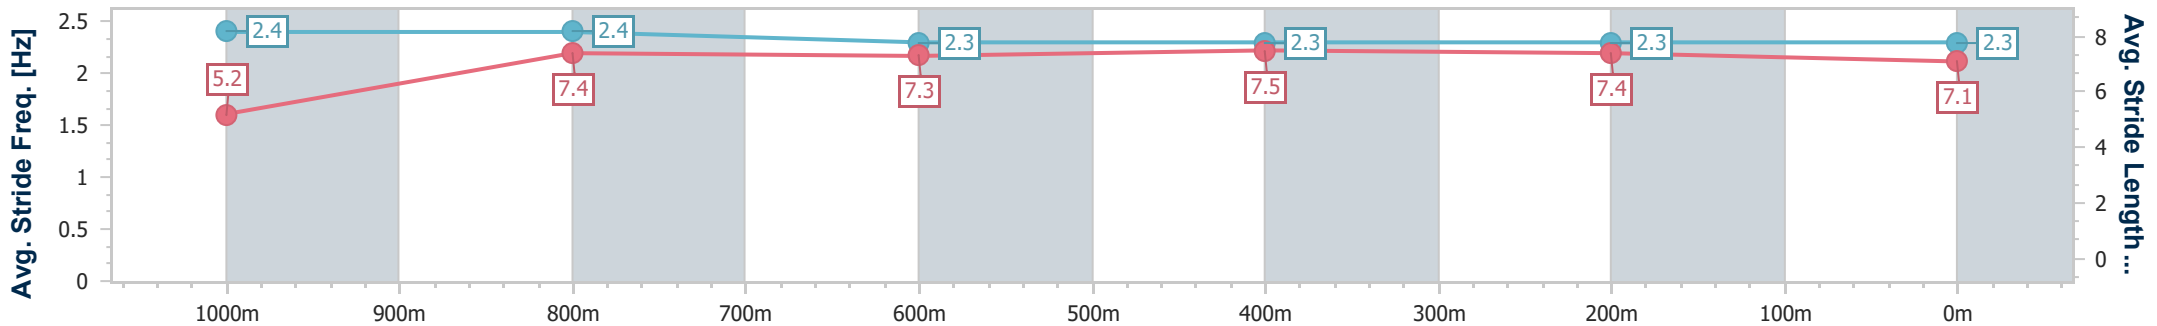

Section	Overall	1000m	800m	600m	400m	200m
Section Times	1:07.92 [9] (0:08.94)	0:58.98 [8] (0:11.30)	0:47.68 [10] (0:11.71)	0:35.97 [12] (0:11.70)	0:24.27 [12] (0:11.65)	0:12.62 [12] (0:12.62)
Average Speed [km/h]	44.4	64.2	62.2	62.0	61.9	57.1
Top Speed [km/h]	62.2	64.9	65.0	65.2	62.7	61.6
Avg. Dist. to Rail [m]	9.8	3.2	2.7	1.4	1.8	1.7
Avg. Stride Freq. [Hz]	2.4	2.4	2.3	2.3	2.3	2.3
Avg. Stride Length [m]	5.2	7.4	7.3	7.5	7.4	7.1