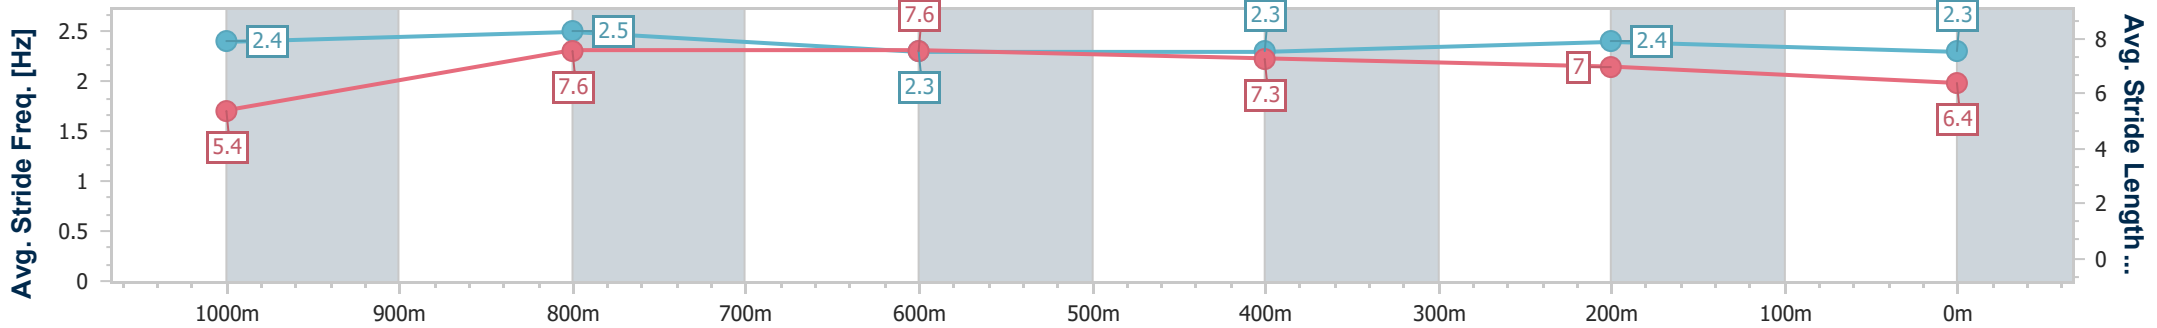

Horse/Jockey Name	Sandy Grip
Final Rank	12
Fastest Section Time (Section)	0:08.48 (Overall)
Top Speed [km/h] (Section)	68.7 (1000m)
Race State	Finished

Doomben QLD Professional
Race 1: STRADBROKE SEASON ON SALE NOW QTIS Two-Year
-Old Maiden Handicap - 1110m
06 March 2024 - 12:30
Track Rating: Soft 5, Weather: Fine, Rail Position: +9m

BRISBANE
RACING CLUB

Section	Overall	1000m	800m	600m	400m	200m
Section Times	1:08.44 [12] (0:08.48)	0:59.96 [1] (0:10.72)	0:49.24 [1] (0:11.32)	0:37.92 [1] (0:12.11)	0:25.81 [1] (0:11.97)	0:13.84 [4] (0:13.84)
Average Speed [km/h]	47.0	67.1	63.7	59.5	60.2	52.0
Top Speed [km/h]	66.5	68.7	66.6	60.7	62.0	57.6
Avg. Dist. to Rail [m]	6.9	1.2	0.3	0.3	0.4	1.6
Avg. Stride Freq. [Hz]	2.4	2.5	2.3	2.3	2.4	2.3
Avg. Stride Length [m]	5.4	7.6	7.6	7.3	7.0	6.4

- [ ] Ranking at each section and finish
- -.-.- No data available at this section
- NA No data available