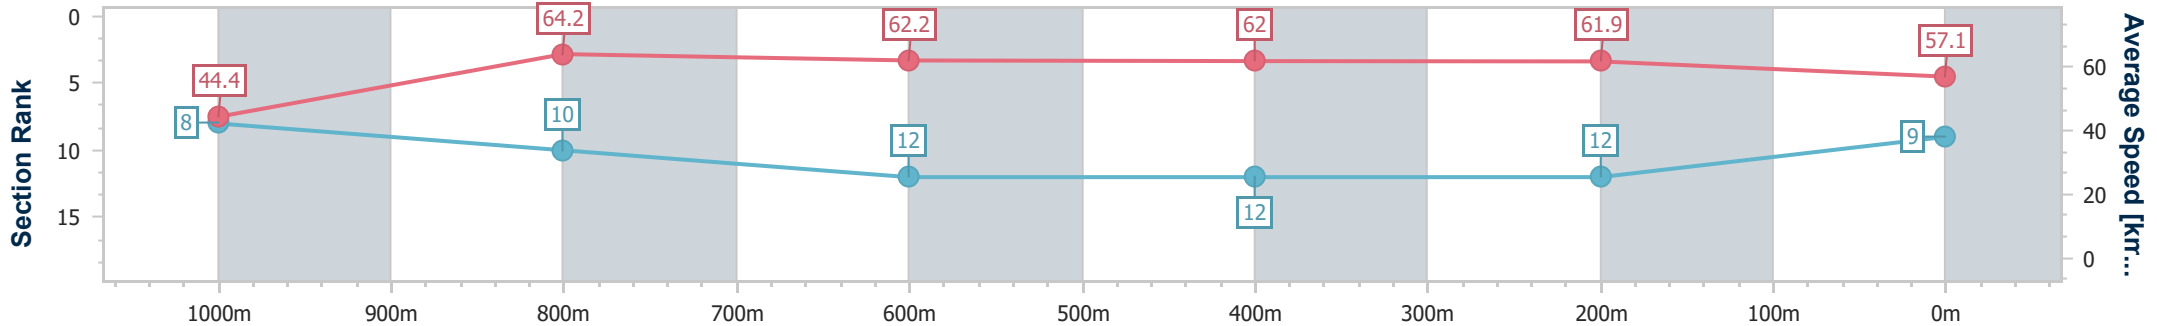

Section	Overall	1000m	800m	600m	400m	200m
Section Times	1:07.92 [9] (0:08.94)	0:58.98 [8] (0:11.30)	0:47.68 [10] (0:11.71)	0:35.97 [12] (0:11.70)	0:24.27 [12] (0:11.65)	0:12.62 [12] (0:12.62)
Average Speed [km/h]	44.4	64.2	62.2	62.0	61.9	57.1
Top Speed [km/h]	62.2	64.9	65.0	65.2	62.7	61.6
Avg. Dist. to Rail [m]	9.8	3.2	2.7	1.4	1.8	1.7
Avg. Stride Freq. [Hz]	2.4	2.4	2.3	2.3	2.3	2.3
Avg. Stride Length [m]	5.2	7.4	7.3	7.5	7.4	7.1