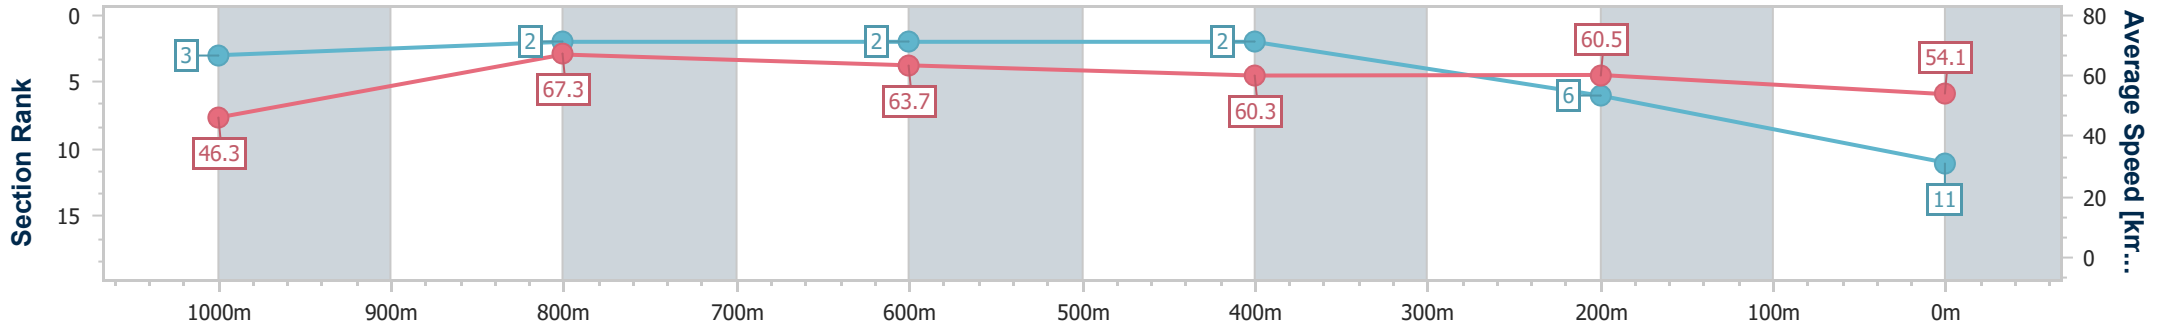

- [] Ranking at each section and finish
- .-.- No data available at this section
- NA No data available

Horse/Jockey Name	Rockrata
Final Rank	11
Fastest Section Time (Section)	0:08.58 (Overall)
Top Speed [km/h] (Section)	68.6 (1000m)
Race State	Finished

Section	Overall	1000m	800m	600m	400m	200m
Section Times	1:07.97 [11] (0:08.58)	0:59.39 [3] (0:10.78)	0:48.61 [2] (0:11.43)	0:37.18 [2] (0:11.95)	0:25.23 [2] (0:11.87)	0:13.36 [6] (0:13.36)
Average Speed [km/h]	46.3	67.3	63.7	60.3	60.5	54.1
Top Speed [km/h]	66.7	68.6	66.7	61.0	62.0	58.4
Avg. Dist. to Rail [m]	8.2	4.0	1.9	0.7	0.5	0.9
Avg. Stride Freq. [Hz]	2.4	2.6	2.4	2.3	2.3	2.2
Avg. Stride Length [m]	5.3	7.2	7.3	7.3	7.3	6.8