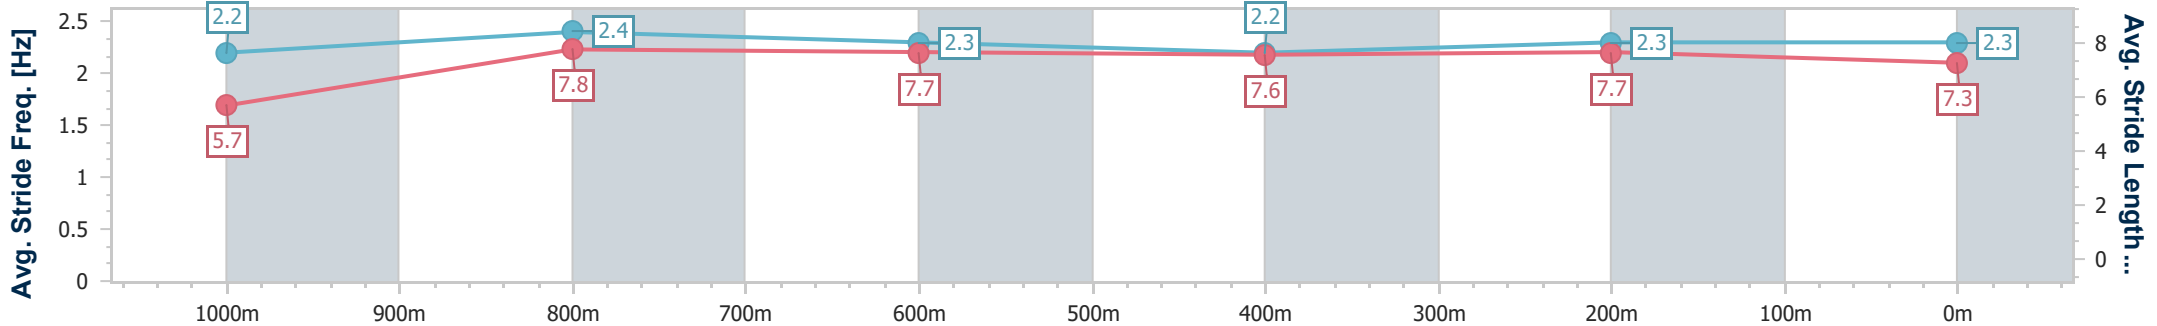

Horse/Jockey Name	Head Case
Final Rank	3
Fastest Section Time (Section)	0:08.58 (Overall)
Top Speed [km/h] (Section)	68.2 (1000m)
Race State	Finished

Doomben QLD Professional
Race 1: STRADBROKE SEASON ON SALE NOW QTIS Two-Year
-Old Maiden Handicap - 1110m
06 March 2024 - 12:30
Track Rating: Soft 5, Weather: Fine, Rail Position: +9m

BRISBANE
RACING CLUB

Section	Overall	1000m	800m	600m	400m	200m
Section Times	1:06.43 [3] (0:08.58)	0:57.85 [2] (0:10.89)	0:46.96 [3] (0:11.39)	0:35.57 [4] (0:11.93)	0:23.64 [3] (0:11.48)	0:12.16 [2] (0:12.16)
Average Speed [km/h]	46.3	66.3	63.3	60.5	62.6	59.5
Top Speed [km/h]	66.2	68.2	65.8	62.6	63.7	62.7
Avg. Dist. to Rail [m]	0.6	1.3	0.9	0.4	1.1	1.5
Avg. Stride Freq. [Hz]	2.2	2.4	2.3	2.2	2.3	2.3
Avg. Stride Length [m]	5.7	7.8	7.7	7.6	7.7	7.3

- [ ] Ranking at each section and finish
- -.-.- No data available at this section
- NA No data available