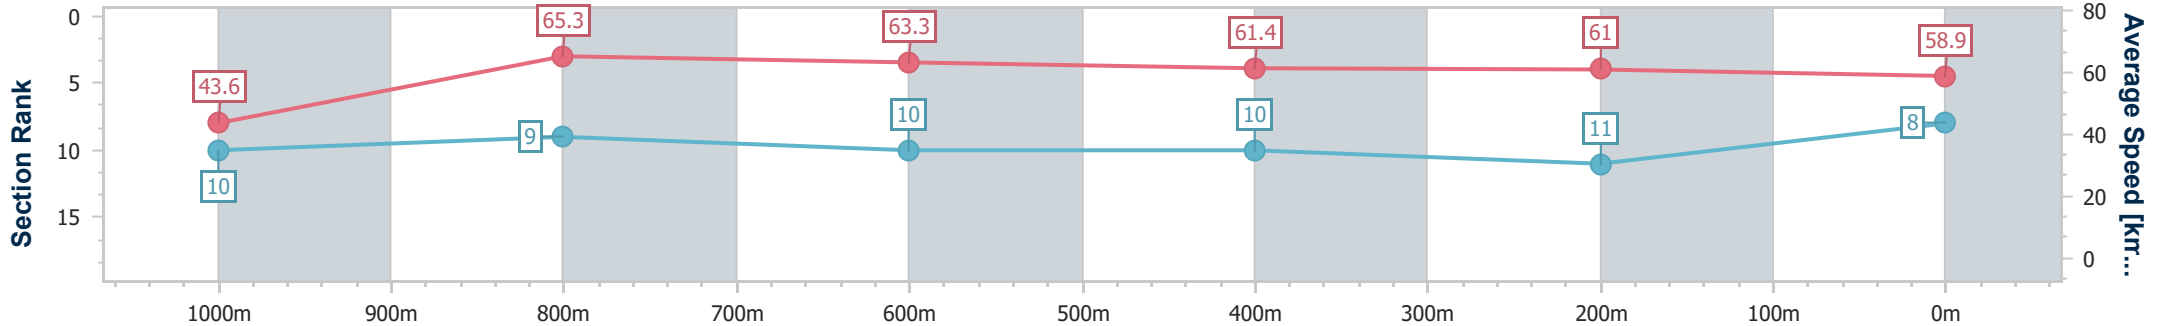

Horse/Jockey Name	Cherry Lips
Final Rank	8
Fastest Section Time (Section)	0:09.09 (Overall)
Top Speed [km/h] (Section)	66.4 (1000m)
Race State	Finished

Doomben QLD Professional
Race 1: STRADBROKE SEASON ON SALE NOW QTIS Two-Year
-Old Maiden Handicap - 1110m
06 March 2024 - 12:30
Track Rating: Soft 5, Weather: Fine, Rail Position: +9m

BRISBANE
RACING CLUB

Section	Overall	1000m	800m	600m	400m	200m
Section Times	1:07.53 [8] (0:09.09)	0:58.44 [10] (0:11.09)	0:47.35 [9] (0:11.39)	0:35.96 [10] (0:11.90)	0:24.06 [10] (0:11.82)	0:12.24 [11] (0:12.24)
Average Speed [km/h]	43.6	65.3	63.3	61.4	61.0	58.9
Top Speed [km/h]	61.2	66.4	64.4	64.0	61.9	61.8
Avg. Dist. to Rail [m]	7.6	2.3	1.1	1.7	2.5	2.9
Avg. Stride Freq. [Hz]	2.2	2.4	2.3	2.3	2.3	2.3
Avg. Stride Length [m]	5.6	7.5	7.7	7.4	7.5	7.3

- [ ] Ranking at each section and finish
- -.-.- No data available at this section
- NA No data available