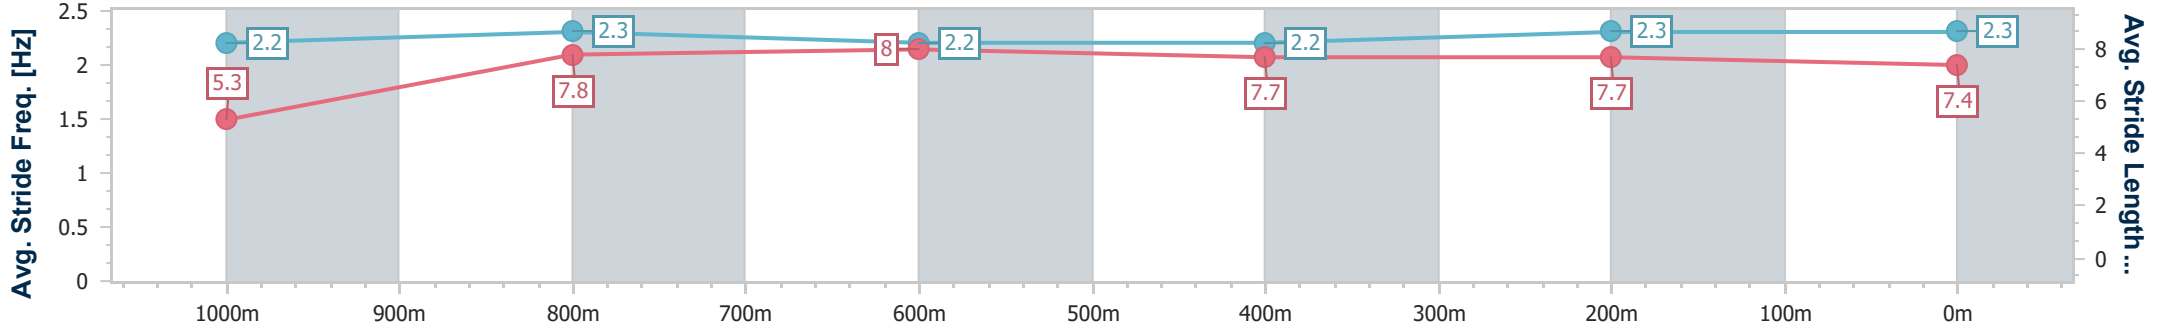

Horse/Jockey Name	Kendyacatchme
Final Rank	5
Fastest Section Time (Section)	0:09.26 (Overall)
Top Speed [km/h] (Section)	66.8 (1000m)
Race State	Finished

Doomben QLD Professional
Race 1: STRADBROKE SEASON ON SALE NOW QTIS Two-Year
-Old Maiden Handicap - 1110m
06 March 2024 - 12:30
Track Rating: Soft 5, Weather: Fine, Rail Position: +9m

BRISBANE
RACING CLUB

Section	Overall	1000m	800m	600m	400m	200m
Section Times	1:06.58 [5] (0:09.26)	0:57.32 [11] (0:11.01)	0:46.31 [11] (0:11.26)	0:35.05 [9] (0:11.72)	0:23.33 [9] (0:11.35)	0:11.98 [5] (0:11.98)
Average Speed [km/h]	42.7	65.3	64.0	61.3	63.4	60.2
Top Speed [km/h]	65.7	66.8	64.9	64.8	64.1	64.3
Avg. Dist. to Rail [m]	4.5	1.5	0.3	0.4	1.1	1.0
Avg. Stride Freq. [Hz]	2.2	2.3	2.2	2.2	2.3	2.3
Avg. Stride Length [m]	5.3	7.8	8.0	7.7	7.7	7.4

- [ ] Ranking at each section and finish
- -.-.- No data available at this section
- NA No data available