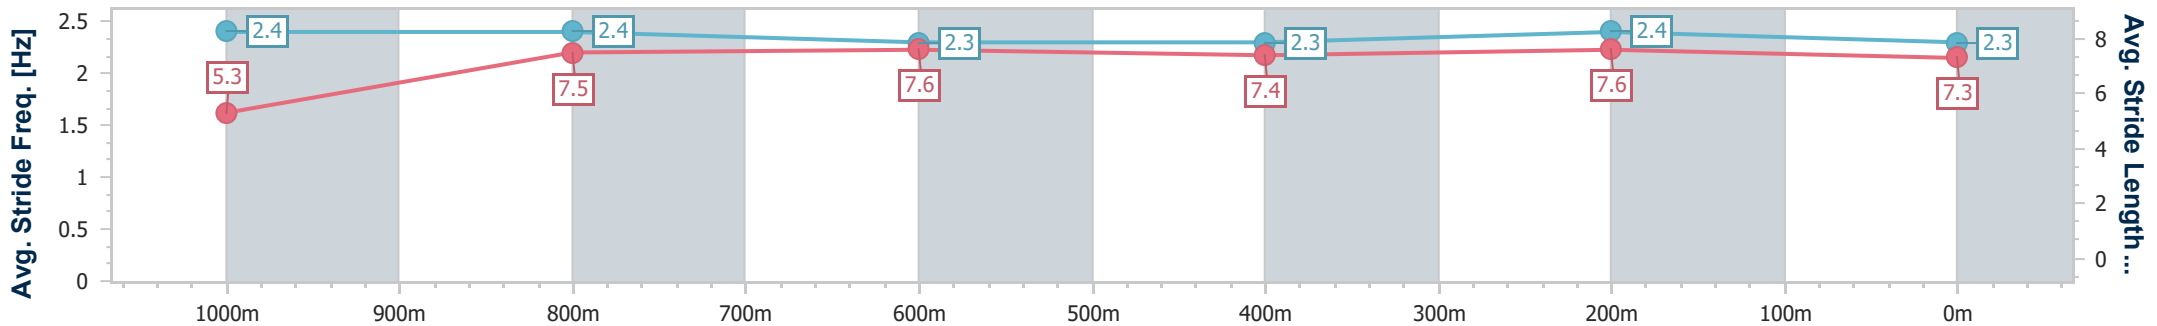

Section	Overall	1000m	800m	600m	400m	200m
Section Times	1:06.00 [1] (0:08.70)	0:57.30 [6] (0:10.98)	0:46.32 [5] (0:11.21)	0:35.11 [5] (0:12.05)	0:23.06 [5] (0:11.21)	0:11.85 [1] (0:11.85)
Average Speed [km/h]	45.3	65.9	64.0	60.2	64.3	60.7
Top Speed [km/h]	66.3	66.7	65.9	61.9	66.3	64.7
Avg. Dist. to Rail [m]	5.5	1.7	0.6	1.1	1.6	2.4
Avg. Stride Freq. [Hz]	2.4	2.4	2.3	2.3	2.4	2.3
Avg. Stride Length [m]	5.3	7.5	7.6	7.4	7.6	7.3