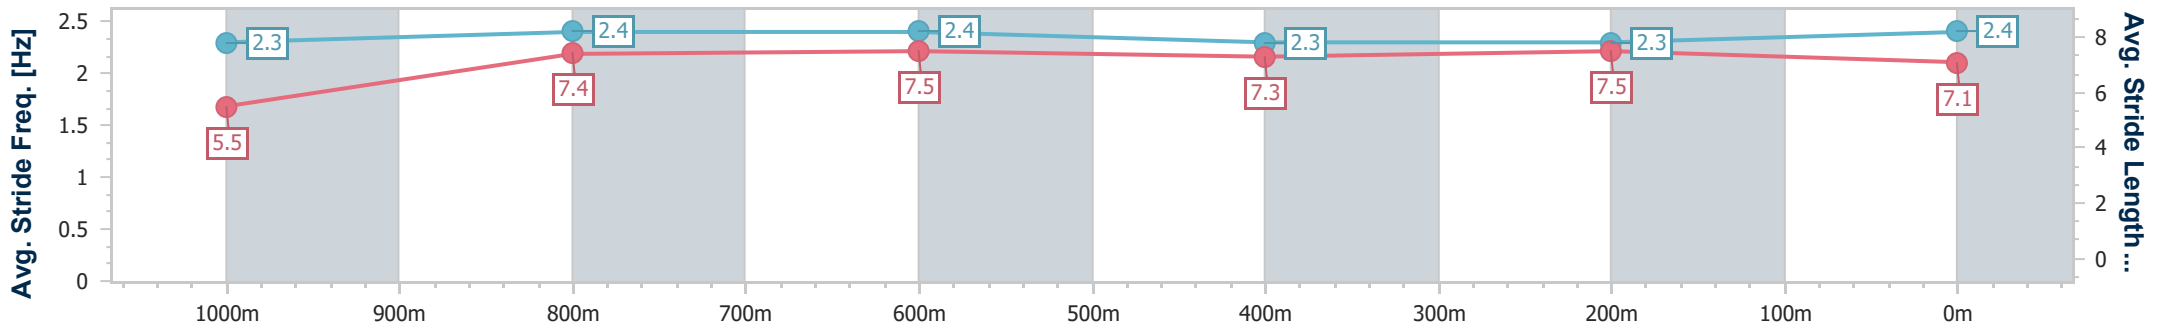

Horse/Jockey Name	Zelezny
Final Rank	2
Fastest Section Time (Section)	0:08.63 (Overall)
Top Speed [km/h] (Section)	67.2 (1000m)
Race State	Finished

Doomben QLD Professional
Race 1: STRADBROKE SEASON ON SALE NOW QTIS Two-Year
-Old Maiden Handicap - 1110m
06 March 2024 - 12:30
Track Rating: Soft 5, Weather: Fine, Rail Position: +9m

BRISBANE
RACING CLUB

Section	Overall	1000m	800m	600m	400m	200m
Section Times	1:06.42 [2] (0:08.63)	0:57.79 [5] (0:11.08)	0:46.71 [6] (0:11.34)	0:35.37 [6] (0:12.04)	0:23.33 [6] (0:11.49)	0:11.84 [3] (0:11.84)
Average Speed [km/h]	46.1	64.8	63.7	59.8	62.7	60.7
Top Speed [km/h]	64.7	67.2	65.2	61.2	64.1	64.2
Avg. Dist. to Rail [m]	3.2	1.2	0.5	0.7	1.7	4.3
Avg. Stride Freq. [Hz]	2.3	2.4	2.4	2.3	2.3	2.4
Avg. Stride Length [m]	5.5	7.4	7.5	7.3	7.5	7.1

- [ ] Ranking at each section and finish
- -.-.- No data available at this section
- NA No data available