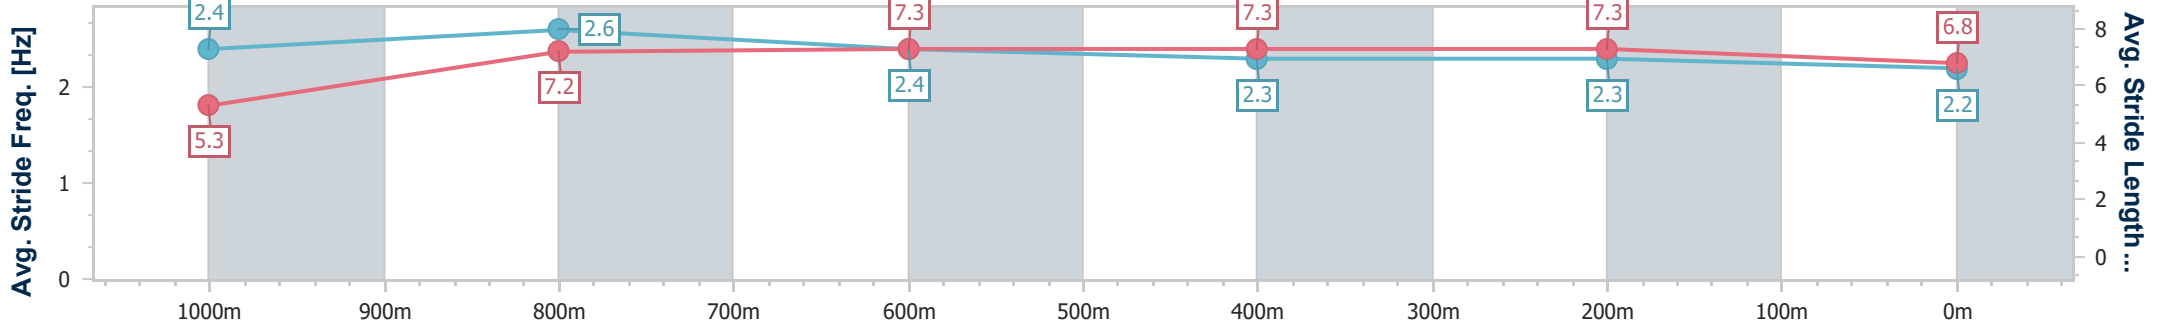

- [] Ranking at each section and finish
- .-.- No data available at this section
- NA No data available

Horse/Jockey Name	Rockrata
Final Rank	11
Fastest Section Time (Section)	0:08.58 (Overall)
Top Speed [km/h] (Section)	68.6 (1000m)
Race State	Finished

Section	Overall	1000m	800m	600m	400m	200m
Section Times	1:07.97 [11] (0:08.58)	0:59.39 [3] (0:10.78)	0:48.61 [2] (0:11.43)	0:37.18 [2] (0:11.95)	0:25.23 [2] (0:11.87)	0:13.36 [6] (0:13.36)
Average Speed [km/h]	46.3	67.3	63.7	60.3	60.5	54.1
Top Speed [km/h]	66.7	68.6	66.7	61.0	62.0	58.4
Avg. Dist. to Rail [m]	8.2	4.0	1.9	0.7	0.5	0.9
Avg. Stride Freq. [Hz]	2.4	2.6	2.4	2.3	2.3	2.2
Avg. Stride Length [m]	5.3	7.2	7.3	7.3	7.3	6.8