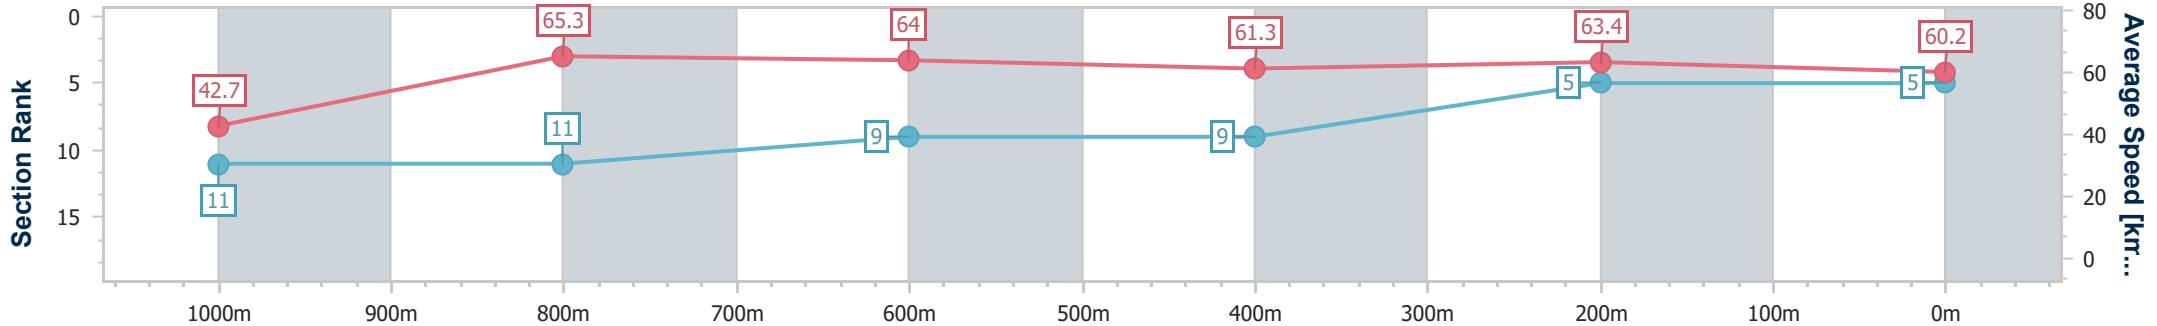

Horse/Jockey Name	Kendyacatchme
Final Rank	5
Fastest Section Time (Section)	0:09.26 (Overall)
Top Speed [km/h] (Section)	66.8 (1000m)
Race State	Finished

Doomben QLD Professional
Race 1: STRADBROKE SEASON ON SALE NOW QTIS Two-Year
-Old Maiden Handicap - 1110m
06 March 2024 - 12:30
Track Rating: Soft 5, Weather: Fine, Rail Position: +9m

BRISBANE
RACING CLUB

Section	Overall	1000m	800m	600m	400m	200m
Section Times	1:06.58 [5] (0:09.26)	0:57.32 [11] (0:11.01)	0:46.31 [11] (0:11.26)	0:35.05 [9] (0:11.72)	0:23.33 [9] (0:11.35)	0:11.98 [5] (0:11.98)
Average Speed [km/h]	42.7	65.3	64.0	61.3	63.4	60.2
Top Speed [km/h]	65.7	66.8	64.9	64.8	64.1	64.3
Avg. Dist. to Rail [m]	4.5	1.5	0.3	0.4	1.1	1.0
Avg. Stride Freq. [Hz]	2.2	2.3	2.2	2.2	2.3	2.3
Avg. Stride Length [m]	5.3	7.8	8.0	7.7	7.7	7.4

- [ ] Ranking at each section and finish
- -.-.- No data available at this section
- NA No data available