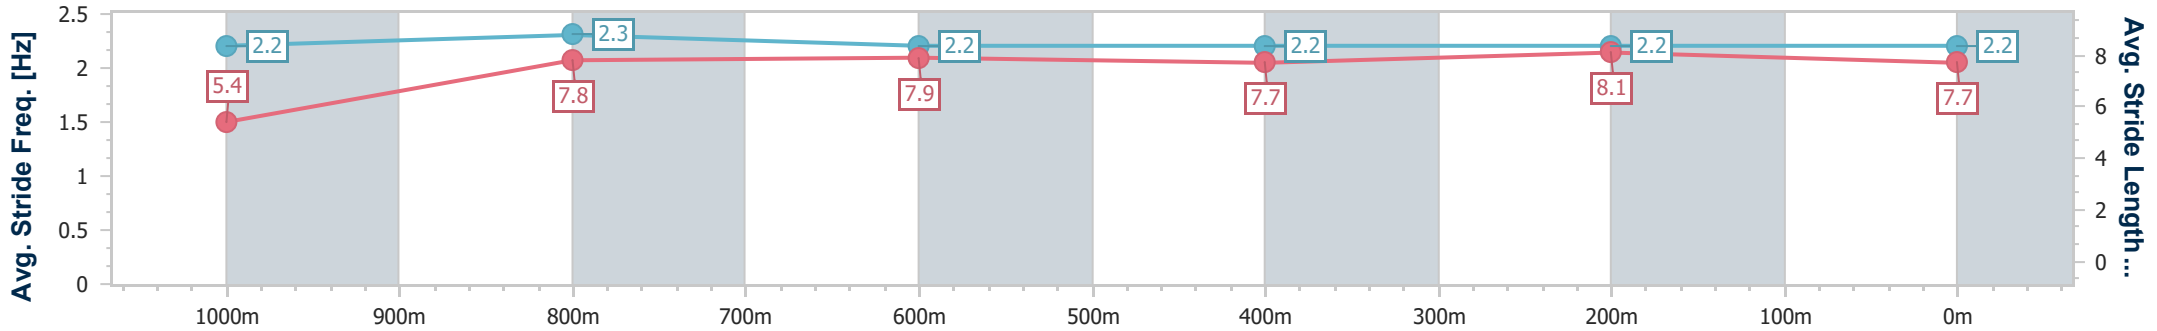

Section	Overall	1000m	800m	600m	400m	200m
Section Times	1:06.55 [4] (0:09.26)	0:57.29 [12] (0:11.17)	0:46.12 [12] (0:11.33)	0:34.79 [11] (0:11.80)	0:22.99 [11] (0:11.25)	0:11.74 [9] (0:11.74)
Average Speed [km/h]	42.9	64.7	63.7	61.7	64.1	61.4
Top Speed [km/h]	60.5	66.3	64.8	64.3	65.7	64.1
Avg. Dist. to Rail [m]	10.1	2.3	1.2	2.0	2.3	7.2
Avg. Stride Freq. [Hz]	2.2	2.3	2.2	2.2	2.2	2.2
Avg. Stride Length [m]	5.4	7.8	7.9	7.7	8.1	7.7