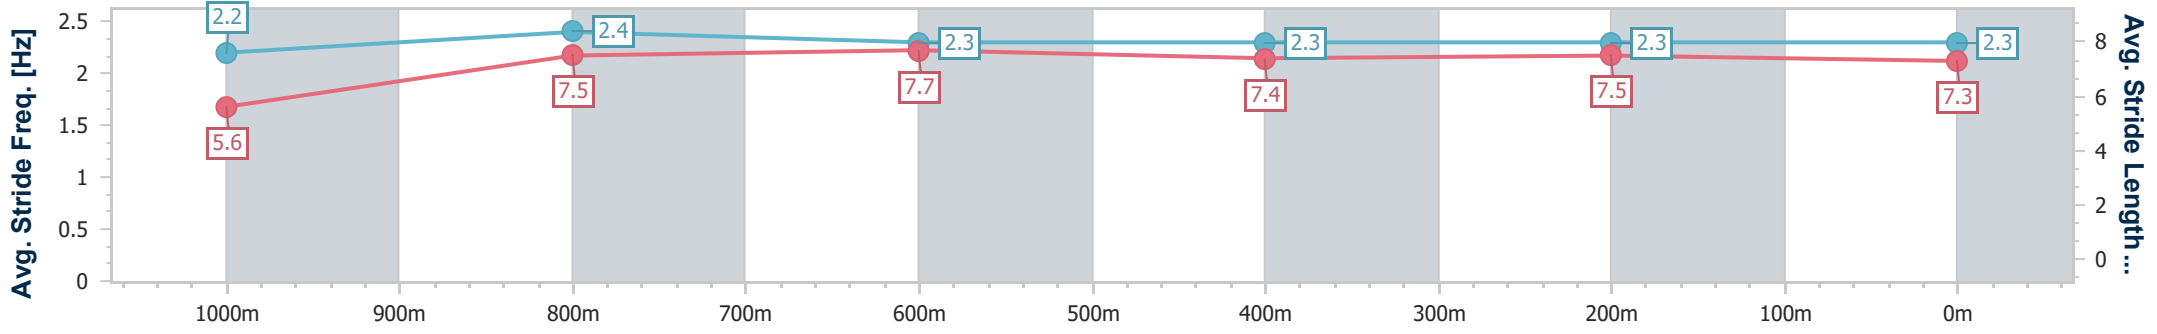

Horse/Jockey Name	Cherry Lips
Final Rank	8
Fastest Section Time (Section)	0:09.09 (Overall)
Top Speed [km/h] (Section)	66.4 (1000m)
Race State	Finished

Doomben QLD Professional
Race 1: STRADBROKE SEASON ON SALE NOW QTIS Two-Year
-Old Maiden Handicap - 1110m
06 March 2024 - 12:30
Track Rating: Soft 5, Weather: Fine, Rail Position: +9m

BRISBANE
RACING CLUB

Section	Overall	1000m	800m	600m	400m	200m
Section Times	1:07.53 [8] (0:09.09)	0:58.44 [10] (0:11.09)	0:47.35 [9] (0:11.39)	0:35.96 [10] (0:11.90)	0:24.06 [10] (0:11.82)	0:12.24 [11] (0:12.24)
Average Speed [km/h]	43.6	65.3	63.3	61.4	61.0	58.9
Top Speed [km/h]	61.2	66.4	64.4	64.0	61.9	61.8
Avg. Dist. to Rail [m]	7.6	2.3	1.1	1.7	2.5	2.9
Avg. Stride Freq. [Hz]	2.2	2.4	2.3	2.3	2.3	2.3
Avg. Stride Length [m]	5.6	7.5	7.7	7.4	7.5	7.3

- [ ] Ranking at each section and finish
- -.-.- No data available at this section
- NA No data available