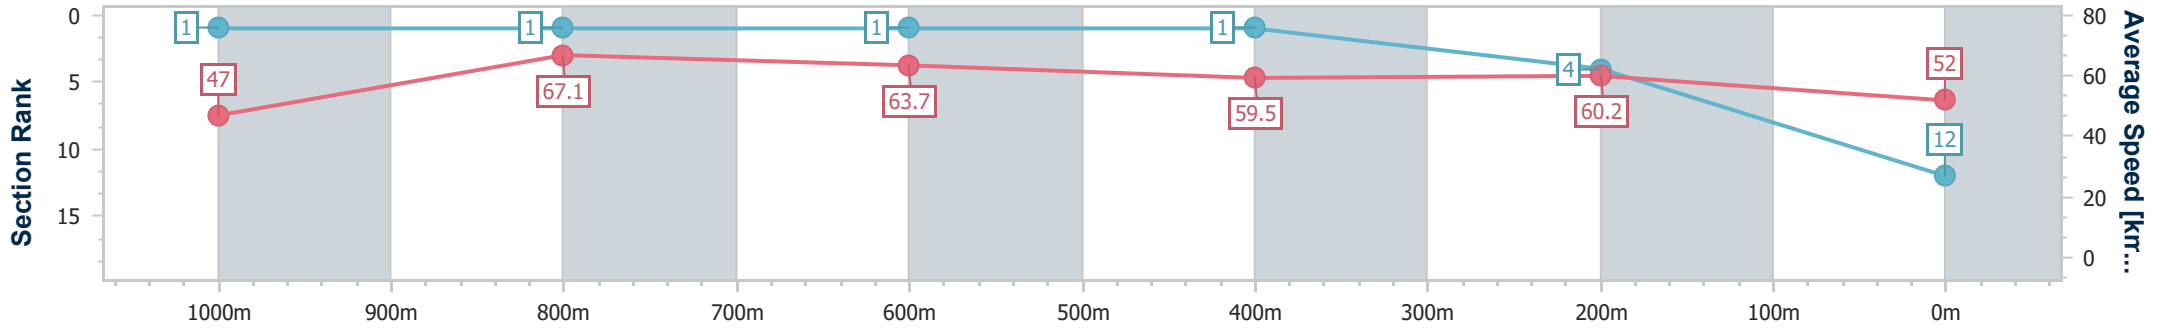

Horse/Jockey Name	Sandy Grip
Final Rank	12
Fastest Section Time (Section)	0:08.48 (Overall)
Top Speed [km/h] (Section)	68.7 (1000m)
Race State	Finished

Doomben QLD Professional
Race 1: STRADBROKE SEASON ON SALE NOW QTIS Two-Year
-Old Maiden Handicap - 1110m
06 March 2024 - 12:30
Track Rating: Soft 5, Weather: Fine, Rail Position: +9m

BRISBANE
RACING CLUB

Section	Overall	1000m	800m	600m	400m	200m
Section Times	1:08.44 [12] (0:08.48)	0:59.96 [1] (0:10.72)	0:49.24 [1] (0:11.32)	0:37.92 [1] (0:12.11)	0:25.81 [1] (0:11.97)	0:13.84 [4] (0:13.84)
Average Speed [km/h]	47.0	67.1	63.7	59.5	60.2	52.0
Top Speed [km/h]	66.5	68.7	66.6	60.7	62.0	57.6
Avg. Dist. to Rail [m]	6.9	1.2	0.3	0.3	0.4	1.6
Avg. Stride Freq. [Hz]	2.4	2.5	2.3	2.3	2.4	2.3
Avg. Stride Length [m]	5.4	7.6	7.6	7.3	7.0	6.4

- [ ] Ranking at each section and finish
- -.-.- No data available at this section
- NA No data available