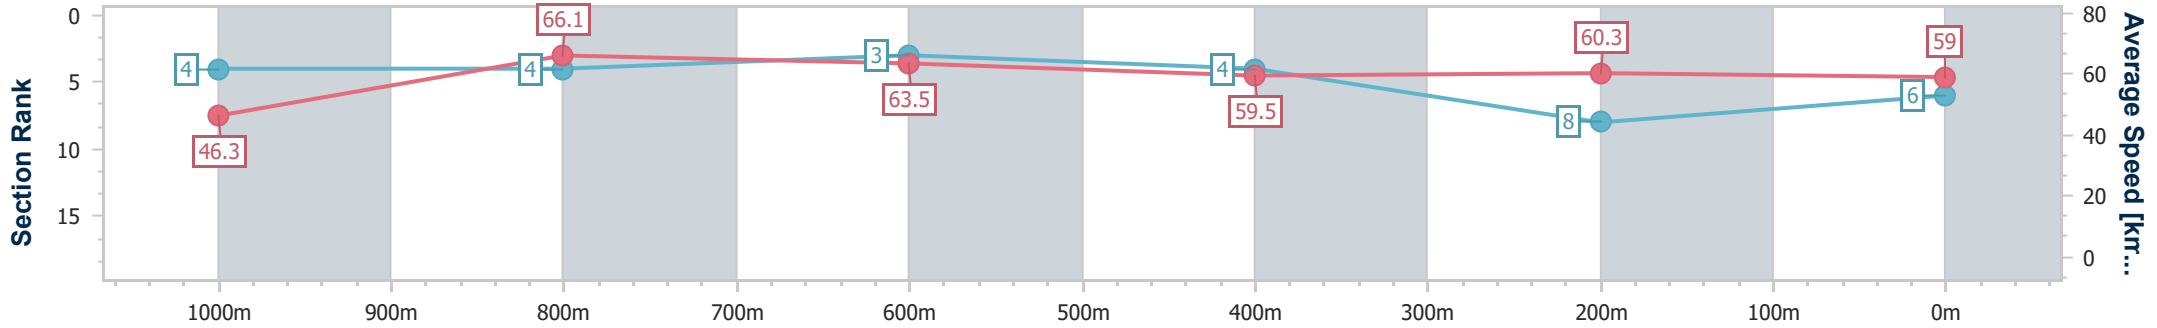

Horse/Jockey Name	Blue Eye Dame
Final Rank	6
Fastest Section Time (Section)	0:08.59 (Overall)
Top Speed [km/h] (Section)	67.3 (1000m)
Race State	Finished

Doomben QLD Professional
Race 1: STRADBROKE SEASON ON SALE NOW QTIS Two-Year
-Old Maiden Handicap - 1110m
06 March 2024 - 12:30
Track Rating: Soft 5, Weather: Fine, Rail Position: +9m

BRISBANE
RACING CLUB

Section	Overall	1000m	800m	600m	400m	200m
Section Times	1:06.99 [6] (0:08.59)	0:58.40 [4] (0:10.91)	0:47.49 [4] (0:11.35)	0:36.14 [3] (0:12.01)	0:24.13 [4] (0:11.93)	0:12.20 [8] (0:12.20)
Average Speed [km/h]	46.3	66.1	63.5	59.5	60.3	59.0
Top Speed [km/h]	66.7	67.3	65.6	60.5	61.9	61.4
Avg. Dist. to Rail [m]	0.9	1.1	0.2	0.8	1.2	1.3
Avg. Stride Freq. [Hz]	2.4	2.2	2.0	2.2	2.3	2.3
Avg. Stride Length [m]	5.3	8.4	8.8	7.4	7.4	7.1

- [ ] Ranking at each section and finish
- -.-.- No data available at this section
- NA No data available