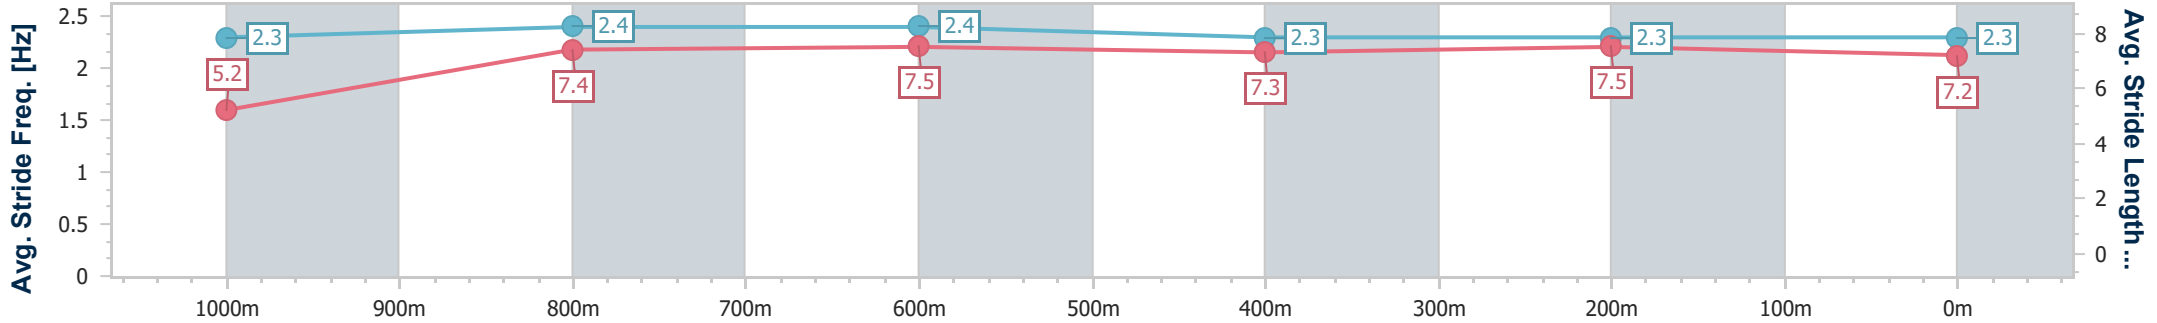

Horse/Jockey Name	I'm Heroic
Final Rank	7
Fastest Section Time (Section)	0:08.96 (Overall)
Top Speed [km/h] (Section)	66.5 (1000m)
Race State	Finished

Doomben QLD Professional
Race 1: STRADBROKE SEASON ON SALE NOW QTIS Two-Year
-Old Maiden Handicap - 1110m
06 March 2024 - 12:30
Track Rating: Soft 5, Weather: Fine, Rail Position: +9m

BRISBANE
RACING CLUB

Section	Overall	1000m	800m	600m	400m	200m
Section Times	1:07.22 [7] (0:08.96)	0:58.26 [9] (0:11.10)	0:47.16 [8] (0:11.28)	0:35.88 [8] (0:11.89)	0:23.99 [8] (0:11.53)	0:12.46 [7] (0:12.46)
Average Speed [km/h]	44.0	65.0	63.8	60.8	62.4	58.0
Top Speed [km/h]	62.8	66.5	65.2	64.0	63.7	61.3
Avg. Dist. to Rail [m]	4.2	1.2	0.2	0.5	2.3	2.9
Avg. Stride Freq. [Hz]	2.3	2.4	2.4	2.3	2.3	2.3
Avg. Stride Length [m]	5.2	7.4	7.5	7.3	7.5	7.2

- [ ] Ranking at each section and finish
- -.-.- No data available at this section
- NA No data available