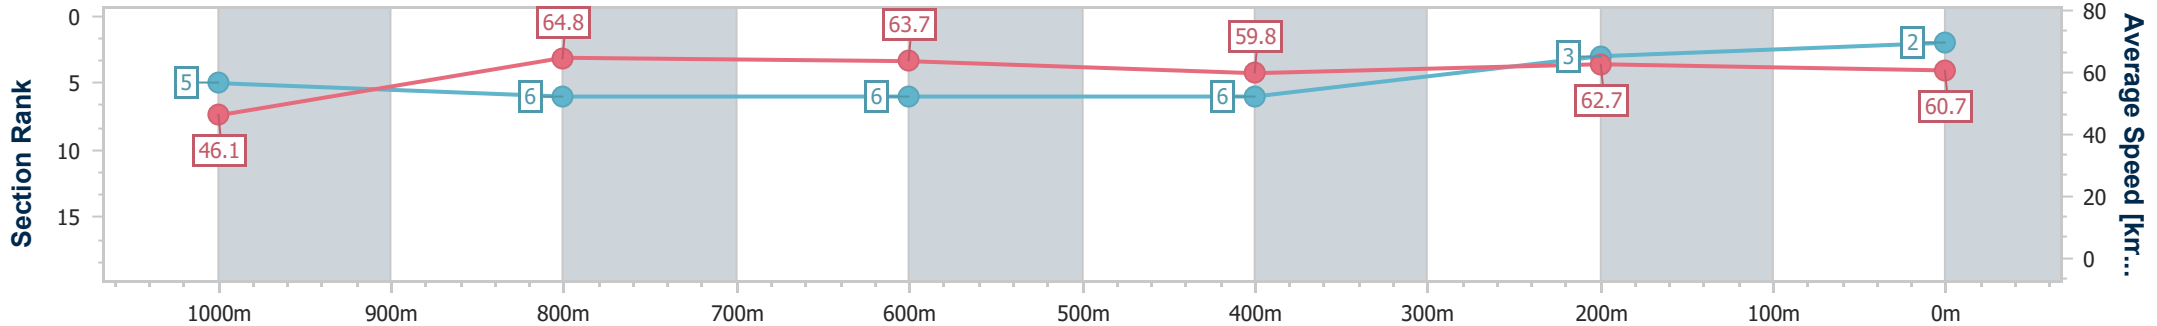

Horse/Jockey Name	Zelezny
Final Rank	2
Fastest Section Time (Section)	0:08.63 (Overall)
Top Speed [km/h] (Section)	67.2 (1000m)
Race State	Finished

Doomben QLD Professional
Race 1: STRADBROKE SEASON ON SALE NOW QTIS Two-Year
-Old Maiden Handicap - 1110m
06 March 2024 - 12:30
Track Rating: Soft 5, Weather: Fine, Rail Position: +9m

BRISBANE
RACING CLUB

Section	Overall	1000m	800m	600m	400m	200m
Section Times	1:06.42 [2] (0:08.63)	0:57.79 [5] (0:11.08)	0:46.71 [6] (0:11.34)	0:35.37 [6] (0:12.04)	0:23.33 [6] (0:11.49)	0:11.84 [3] (0:11.84)
Average Speed [km/h]	46.1	64.8	63.7	59.8	62.7	60.7
Top Speed [km/h]	64.7	67.2	65.2	61.2	64.1	64.2
Avg. Dist. to Rail [m]	3.2	1.2	0.5	0.7	1.7	4.3
Avg. Stride Freq. [Hz]	2.3	2.4	2.4	2.3	2.3	2.4
Avg. Stride Length [m]	5.5	7.4	7.5	7.3	7.5	7.1

- [ ] Ranking at each section and finish
- -.-.- No data available at this section
- NA No data available