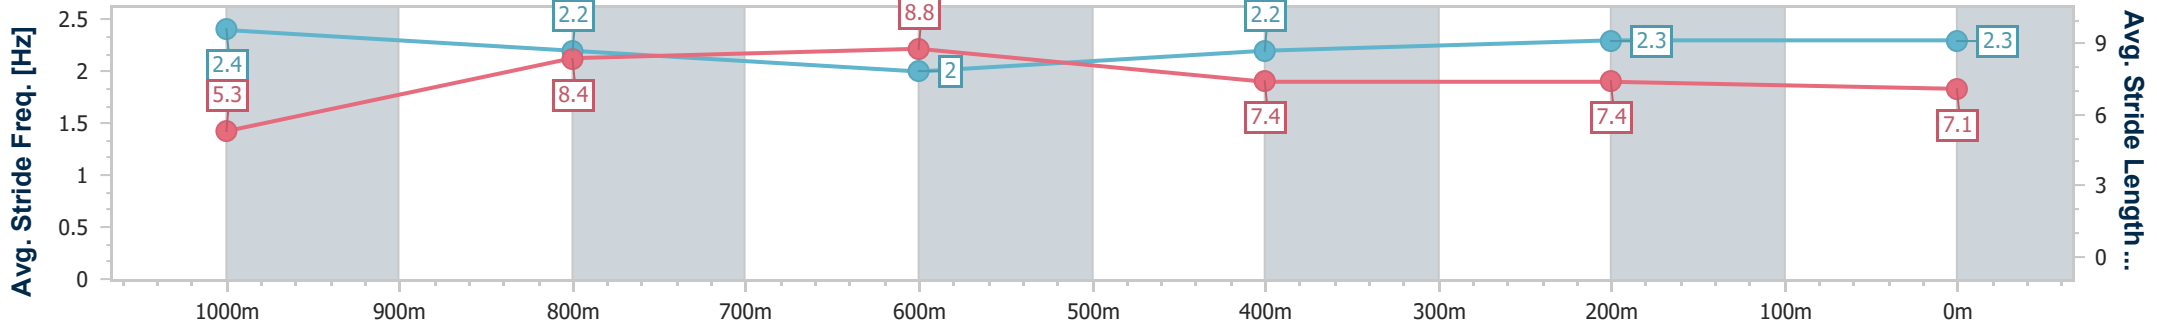

Horse/Jockey Name	Blue Eye Dame
Final Rank	6
Fastest Section Time (Section)	0:08.59 (Overall)
Top Speed [km/h] (Section)	67.3 (1000m)
Race State	Finished

Doomben QLD Professional
Race 1: STRADBROKE SEASON ON SALE NOW QTIS Two-Year
-Old Maiden Handicap - 1110m
06 March 2024 - 12:30
Track Rating: Soft 5, Weather: Fine, Rail Position: +9m

BRISBANE
RACING CLUB

Section	Overall	1000m	800m	600m	400m	200m
Section Times	1:06.99 [6] (0:08.59)	0:58.40 [4] (0:10.91)	0:47.49 [4] (0:11.35)	0:36.14 [3] (0:12.01)	0:24.13 [4] (0:11.93)	0:12.20 [8] (0:12.20)
Average Speed [km/h]	46.3	66.1	63.5	59.5	60.3	59.0
Top Speed [km/h]	66.7	67.3	65.6	60.5	61.9	61.4
Avg. Dist. to Rail [m]	0.9	1.1	0.2	0.8	1.2	1.3
Avg. Stride Freq. [Hz]	2.4	2.2	2.0	2.2	2.3	2.3
Avg. Stride Length [m]	5.3	8.4	8.8	7.4	7.4	7.1

- [ ] Ranking at each section and finish
- -.-.- No data available at this section
- NA No data available