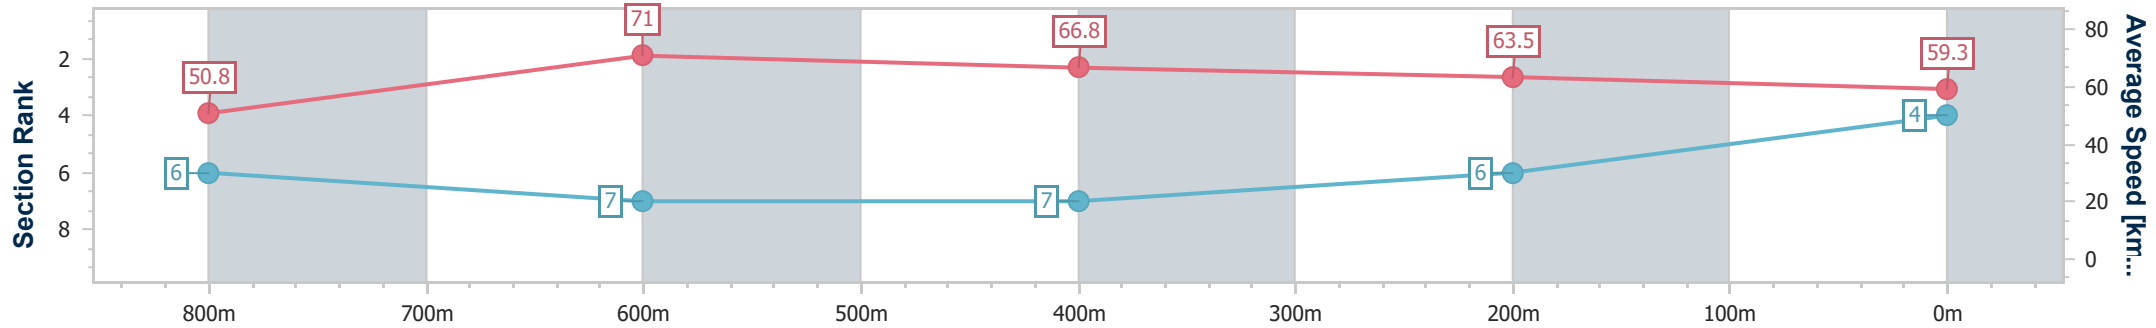

Horse/Jockey Name	All Powered Up
Final Rank	4
Fastest Section Time (Section)	0:10.23 (800m)
Top Speed [km/h] (Section)	72.1 (800m)
Race State	Finished

Townsville QLD Professional
Race 1: International Women's Day 8 March Maiden Handicap - 1000m

05 March 2024 - 12:57

Track Rating: Good 4, Weather: Fine, Rail Position: +7.5m 1000m-
W/Post; +2m Remainder

Section	Overall	800m	600m	400m	200m
Section Times	0:58.69 [4] (0:14.18)	0:44.51 [6] (0:10.23)	0:34.28 [7] (0:10.76)	0:23.52 [7] (0:11.34)	0:12.18 [6] (0:12.18)
Average Speed [km/h]	50.8	71.0	66.8	63.5	59.3
Top Speed [km/h]	70.7	72.1	69.6	65.5	60.4
Avg. Dist. to Rail [m]	5.5	2.3	0.9	1.0	3.4
Avg. Stride Freq. [Hz]	2.4	2.6	2.5	2.4	2.3
Avg. Stride Length [m]	6.0	7.6	7.5	7.5	7.2

- [ ] Ranking at each section and finish
- -.-.- No data available at this section
- NA No data available