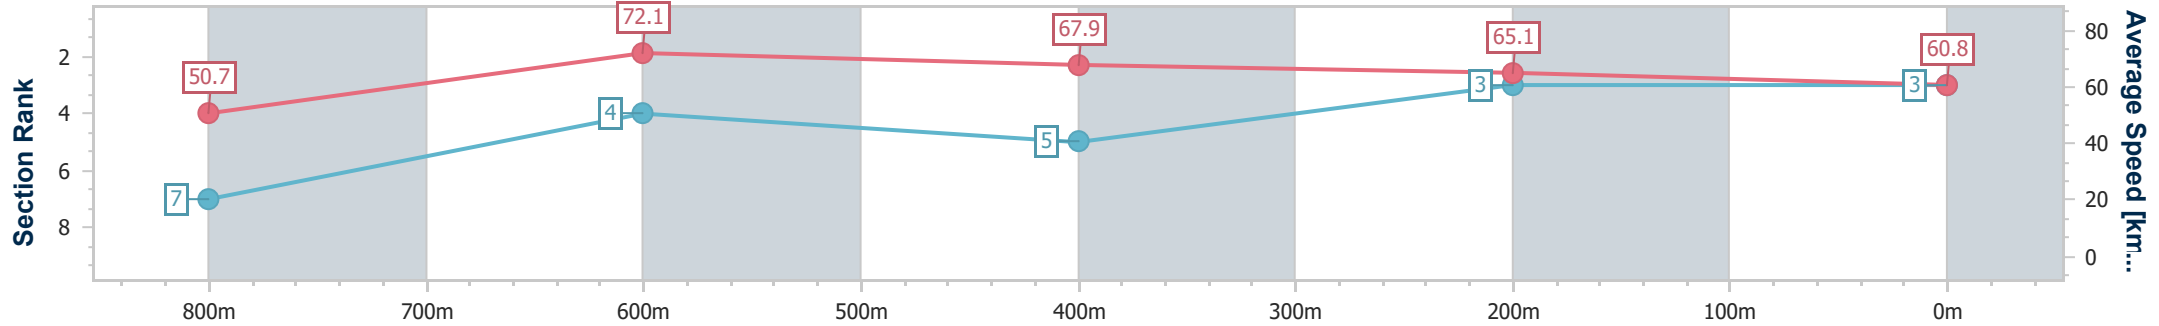

Horse/Jockey Name	Grovers Prediction
Final Rank	3
Fastest Section Time (Section)	0:10.04 (800m)
Top Speed [km/h] (Section)	73.6 (800m)
Race State	Finished

Townsville QLD Professional
Race 1: International Women's Day 8 March Maiden Handicap - 1000m

05 March 2024 - 12:57

Track Rating: Good 4, Weather: Fine, Rail Position: +7.5m 1000m-
W/Post; +2m Remainder

Section	Overall	800m	600m	400m	200m
Section Times	0:57.61 [3] (0:14.18)	0:43.43 [7] (0:10.04)	0:33.39 [4] (0:10.52)	0:22.87 [5] (0:11.04)	0:11.83 [3] (0:11.83)
Average Speed [km/h]	50.7	72.1	67.9	65.1	60.8
Top Speed [km/h]	71.2	73.6	69.6	66.0	63.6
Avg. Dist. to Rail [m]	4.8	2.4	1.9	1.6	2.8
Avg. Stride Freq. [Hz]	2.3	2.5	2.4	2.4	2.4
Avg. Stride Length [m]	6.2	7.9	7.8	7.5	7.1

- [ ] Ranking at each section and finish
- -.-.- No data available at this section
- NA No data available