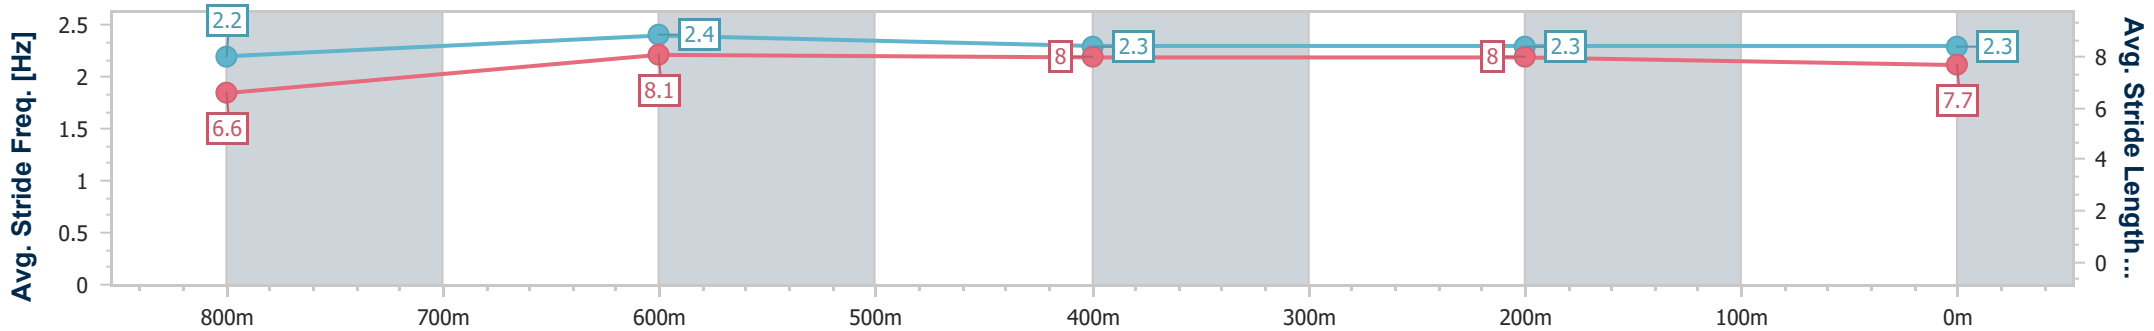

05 March 2024 - 12:57

Track Rating: Good 4, Weather: Fine, Rail Position: +7.5m 1000m-
W/Post; +2m Remainder

Section	Overall	800m	600m	400m	200m
Section Times	0:57.13 [1] (0:13.76)	0:43.37 [1] (0:10.26)	0:33.11 [3] (0:10.68)	0:22.43 [3] (0:10.96)	0:11.47 [2] (0:11.47)
Average Speed [km/h]	52.3	70.2	66.9	65.4	62.7
Top Speed [km/h]	71.7	71.6	69.9	66.4	64.4
Avg. Dist. to Rail [m]	2.1	1.2	1.9	1.1	0.6
Avg. Stride Freq. [Hz]	2.2	2.4	2.3	2.3	2.3
Avg. Stride Length [m]	6.6	8.1	8.0	8.0	7.7