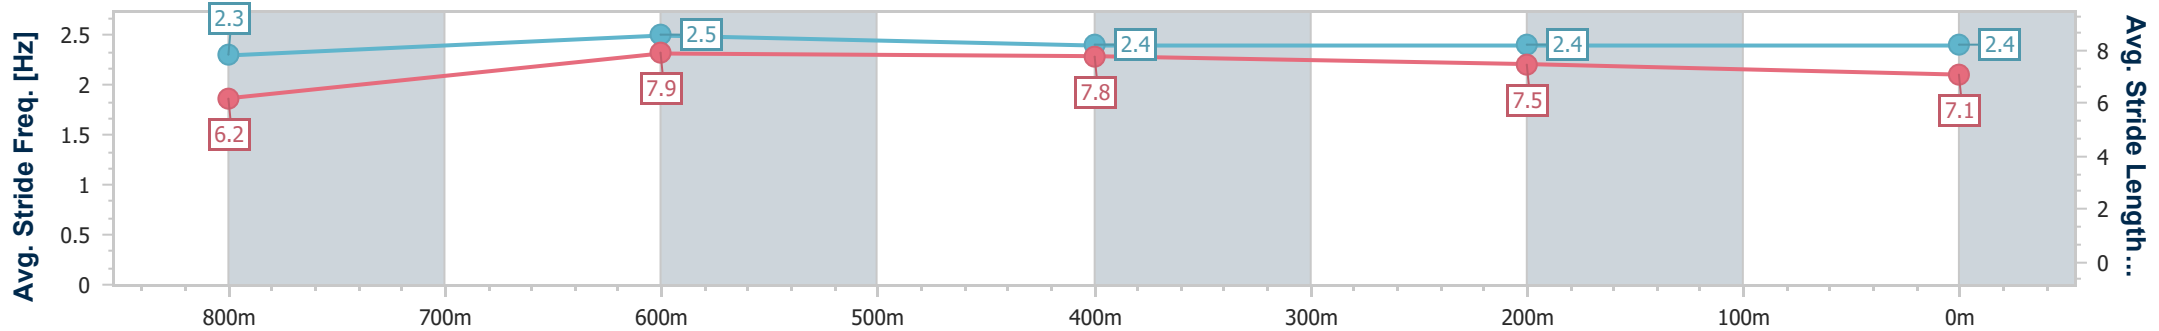

Horse/Jockey Name	Grovers Prediction
Final Rank	3
Fastest Section Time (Section)	0:10.04 (800m)
Top Speed [km/h] (Section)	73.6 (800m)
Race State	Finished

Townsville QLD Professional
Race 1: International Women's Day 8 March Maiden Handicap - 1000m

05 March 2024 - 12:57

Track Rating: Good 4, Weather: Fine, Rail Position: +7.5m 1000m-
W/Post; +2m Remainder

Section	Overall	800m	600m	400m	200m
Section Times	0:57.61 [3] (0:14.18)	0:43.43 [7] (0:10.04)	0:33.39 [4] (0:10.52)	0:22.87 [5] (0:11.04)	0:11.83 [3] (0:11.83)
Average Speed [km/h]	50.7	72.1	67.9	65.1	60.8
Top Speed [km/h]	71.2	73.6	69.6	66.0	63.6
Avg. Dist. to Rail [m]	4.8	2.4	1.9	1.6	2.8
Avg. Stride Freq. [Hz]	2.3	2.5	2.4	2.4	2.4
Avg. Stride Length [m]	6.2	7.9	7.8	7.5	7.1

- [ ] Ranking at each section and finish
- -.-.- No data available at this section
- NA No data available