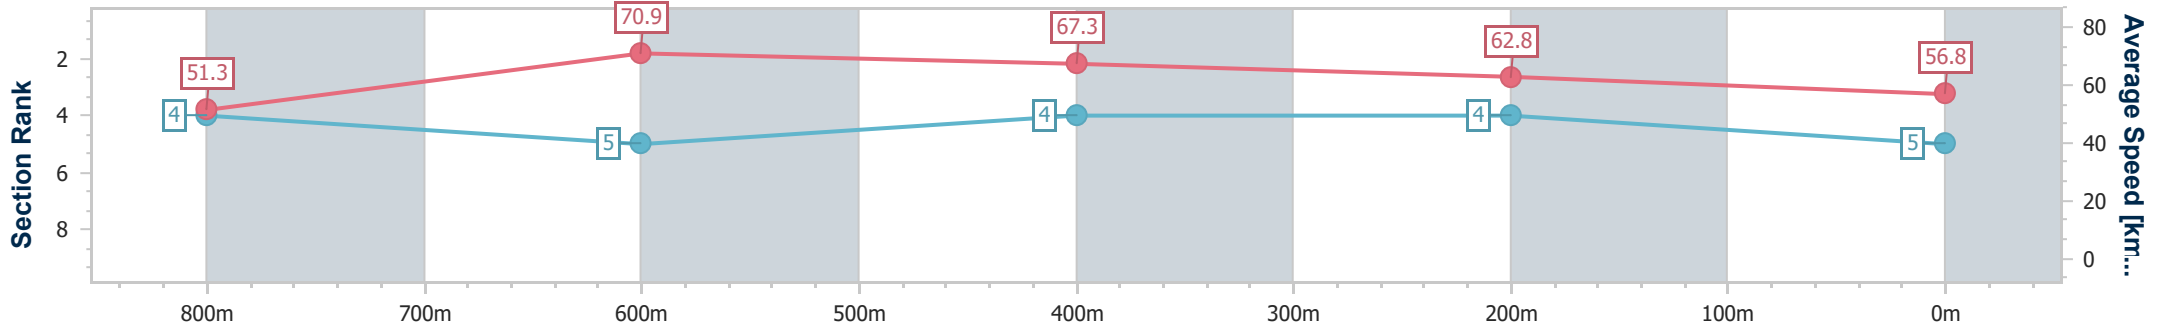

Horse/Jockey Name	Ice Bound
Final Rank	5
Fastest Section Time (Section)	0:10.15 (800m)
Top Speed [km/h] (Section)	71.8 (800m)
Race State	Finished

Townsville QLD Professional
Race 1: International Women's Day 8 March Maiden Handicap - 1000m

05 March 2024 - 12:57

Track Rating: Good 4, Weather: Fine, Rail Position: +7.5m 1000m-
W/Post; +2m Remainder

Section	Overall	800m	600m	400m	200m
Section Times	0:58.78 [5] (0:14.08)	0:44.70 [4] (0:10.15)	0:34.55 [5] (0:10.49)	0:24.06 [4] (0:11.40)	0:12.66 [4] (0:12.66)
Average Speed [km/h]	51.3	70.9	67.3	62.8	56.8
Top Speed [km/h]	70.5	71.8	69.6	65.4	59.4
Avg. Dist. to Rail [m]	2.7	1.8	3.9	2.5	0.6
Avg. Stride Freq. [Hz]	2.4	2.6	2.5	2.5	2.4
Avg. Stride Length [m]	5.9	7.4	7.4	7.1	6.7

- [ ] Ranking at each section and finish
- -.-.- No data available at this section
- NA No data available