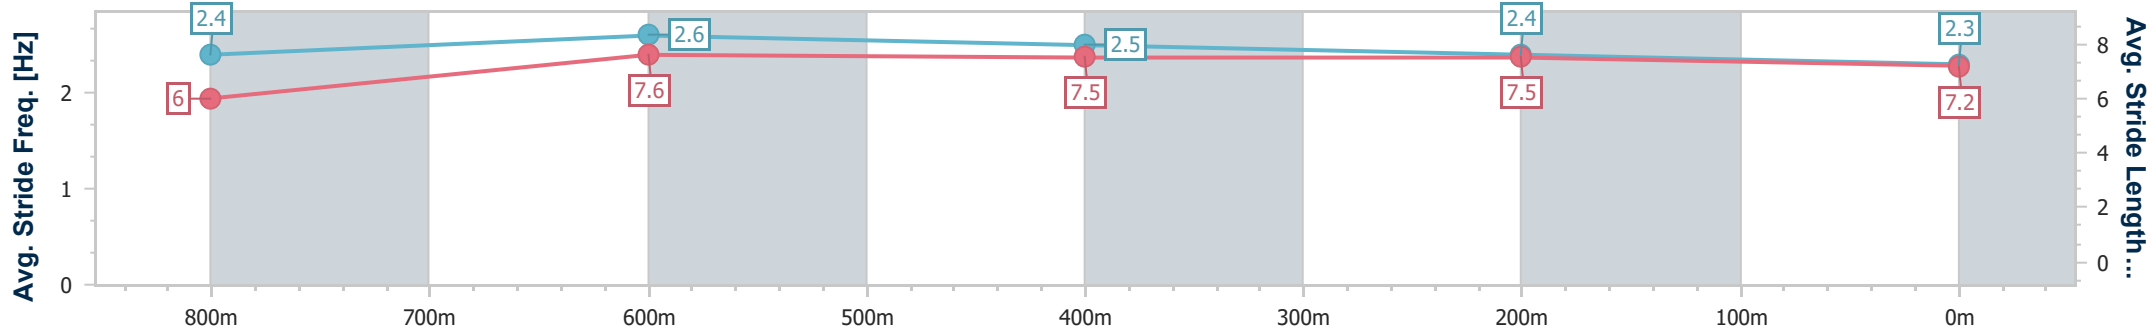

Section	Overall	800m	600m	400m	200m
Section Times	0:57.61 [3] (0:14.18)	0:43.43 [7] (0:10.04)	0:33.39 [4] (0:10.52)	0:22.87 [5] (0:11.04)	0:11.83 [3] (0:11.83)
Average Speed [km/h]	50.7	72.1	67.9	65.1	60.8
Top Speed [km/h]	71.2	73.6	69.6	66.0	63.6
Avg. Dist. to Rail [m]	4.8	2.4	1.9	1.6	2.8
Avg. Stride Freq. [Hz]	2.3	2.5	2.4	2.4	2.4
Avg. Stride Length [m]	6.2	7.9	7.8	7.5	7.1

- [] Ranking at each section and finish
- .-.- No data available at this section
- NA No data available

Horse/Jockey Name	All Powered Up
Final Rank	4
Fastest Section Time (Section)	0:10.23 (800m)
Top Speed [km/h] (Section)	72.1 (800m)
Race State	Finished

Section	Overall	800m	600m	400m	200m
Section Times	0:58.69 [4] (0:14.18)	0:44.51 [6] (0:10.23)	0:34.28 [7] (0:10.76)	0:23.52 [7] (0:11.34)	0:12.18 [6] (0:12.18)
Average Speed [km/h]	50.8	71.0	66.8	63.5	59.3
Top Speed [km/h]	70.7	72.1	69.6	65.5	60.4
Avg. Dist. to Rail [m]	5.5	2.3	0.9	1.0	3.4
Avg. Stride Freq. [Hz]	2.4	2.6	2.5	2.4	2.3
Avg. Stride Length [m]	6.0	7.6	7.5	7.5	7.2