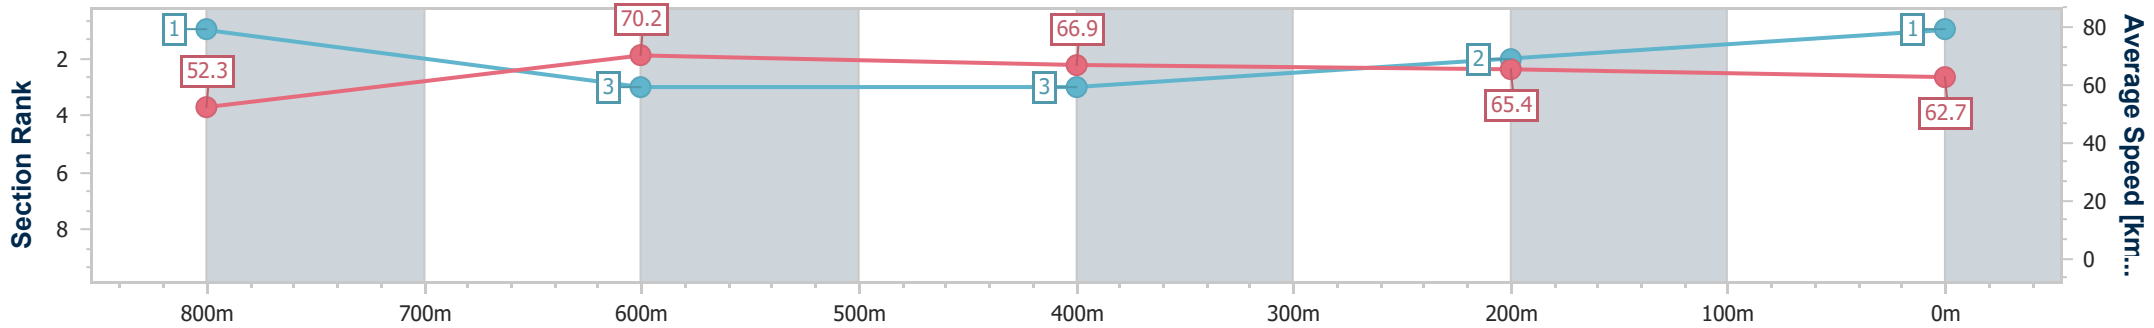

05 March 2024 - 12:57

Track Rating: Good 4, Weather: Fine, Rail Position: +7.5m 1000m-
W/Post; +2m Remainder

Section	Overall	800m	600m	400m	200m
Section Times	0:57.13 [1] (0:13.76)	0:43.37 [1] (0:10.26)	0:33.11 [3] (0:10.68)	0:22.43 [3] (0:10.96)	0:11.47 [2] (0:11.47)
Average Speed [km/h]	52.3	70.2	66.9	65.4	62.7
Top Speed [km/h]	71.7	71.6	69.9	66.4	64.4
Avg. Dist. to Rail [m]	2.1	1.2	1.9	1.1	0.6
Avg. Stride Freq. [Hz]	2.2	2.4	2.3	2.3	2.3
Avg. Stride Length [m]	6.6	8.1	8.0	8.0	7.7