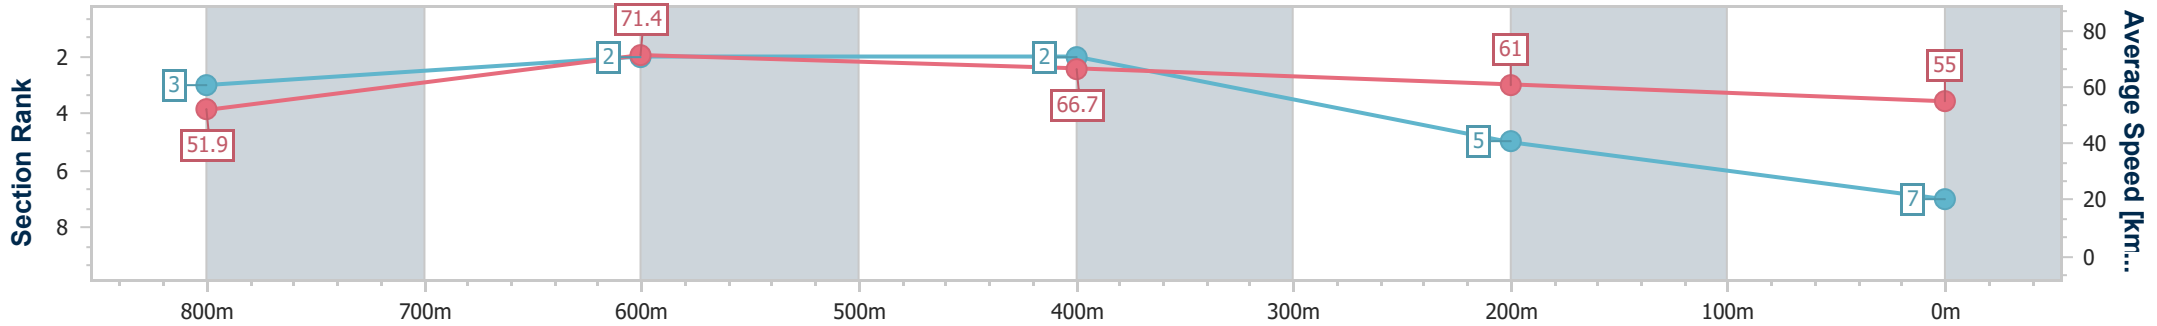

Horse/Jockey Name	Tsunami Force
Final Rank	7
Fastest Section Time (Section)	0:10.07 (800m)
Top Speed [km/h] (Section)	73.4 (800m)
Race State	Finished

Townsville QLD Professional
Race 1: International Women's Day 8 March Maiden Handicap - 1000m

05 March 2024 - 12:57

Track Rating: Good 4, Weather: Fine, Rail Position: +7.5m 1000m-
W/Post; +2m Remainder

Section	Overall	800m	600m	400m	200m
Section Times	0:59.49 [7] (0:13.92)	0:45.57 [3] (0:10.07)	0:35.50 [2] (0:10.68)	0:24.82 [2] (0:11.68)	0:13.14 [5] (0:13.14)
Average Speed [km/h]	51.9	71.4	66.7	61.0	55.0
Top Speed [km/h]	72.1	73.4	70.1	63.4	58.1
Avg. Dist. to Rail [m]	7.3	2.0	2.7	2.4	1.0
Avg. Stride Freq. [Hz]	2.5	2.6	2.6	2.5	2.4
Avg. Stride Length [m]	5.9	7.4	7.2	6.9	6.4

- [ ] Ranking at each section and finish
- -.-.- No data available at this section
- NA No data available