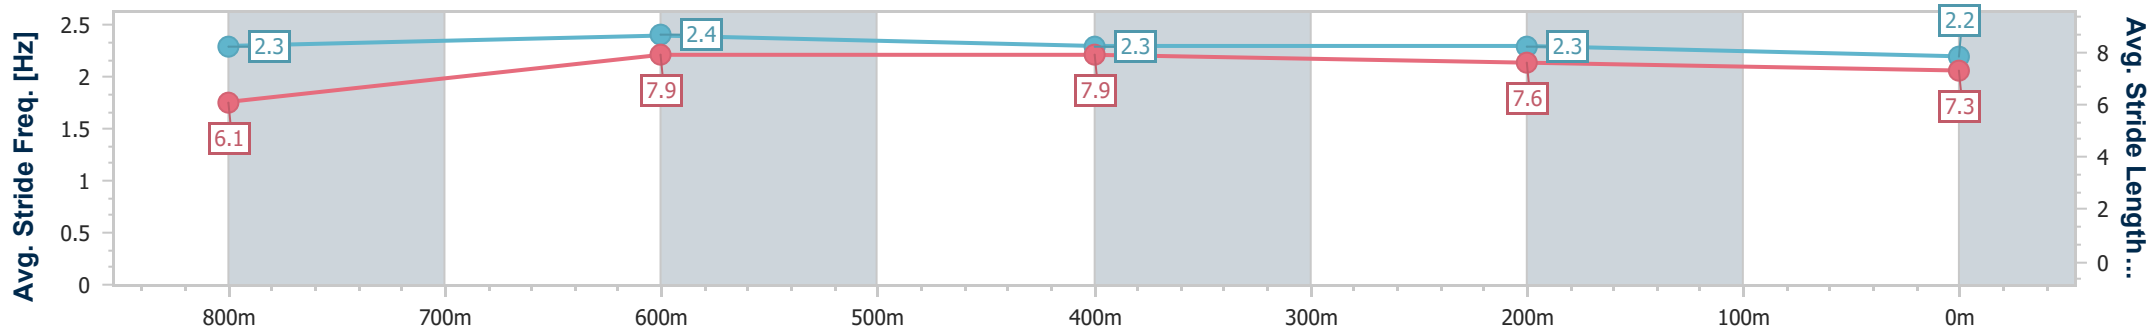

Section	Overall	800m	600m	400m	200m
Section Times	0:58.78 [5] (0:14.08)	0:44.70 [4] (0:10.15)	0:34.55 [5] (0:10.49)	0:24.06 [4] (0:11.40)	0:12.66 [4] (0:12.66)
Average Speed [km/h]	51.3	70.9	67.3	62.8	56.8
Top Speed [km/h]	70.5	71.8	69.6	65.4	59.4
Avg. Dist. to Rail [m]	2.7	1.8	3.9	2.5	0.6
Avg. Stride Freq. [Hz]	2.4	2.6	2.5	2.5	2.4
Avg. Stride Length [m]	5.9	7.4	7.4	7.1	6.7

- [] Ranking at each section and finish
- .-.- No data available at this section
- NA No data available

Horse/Jockey Name	Smokin' Rubi
Final Rank	6
Fastest Section Time (Section)	0:10.29 (800m)
Top Speed [km/h] (Section)	70.9 (800m)
Race State	Finished

Section	Overall	800m	600m	400m	200m
Section Times	0:58.82 [6] (0:14.10)	0:44.72 [5] (0:10.29)	0:34.43 [6] (0:10.75)	0:23.68 [6] (0:11.38)	0:12.30 [7] (0:12.30)
Average Speed [km/h]	51.0	70.1	66.0	62.6	58.6
Top Speed [km/h]	69.5	70.9	69.7	65.0	60.7
Avg. Dist. to Rail [m]	5.4	2.1	3.9	3.2	0.9
Avg. Stride Freq. [Hz]	2.3	2.4	2.3	2.3	2.2
Avg. Stride Length [m]	6.1	7.9	7.9	7.6	7.3