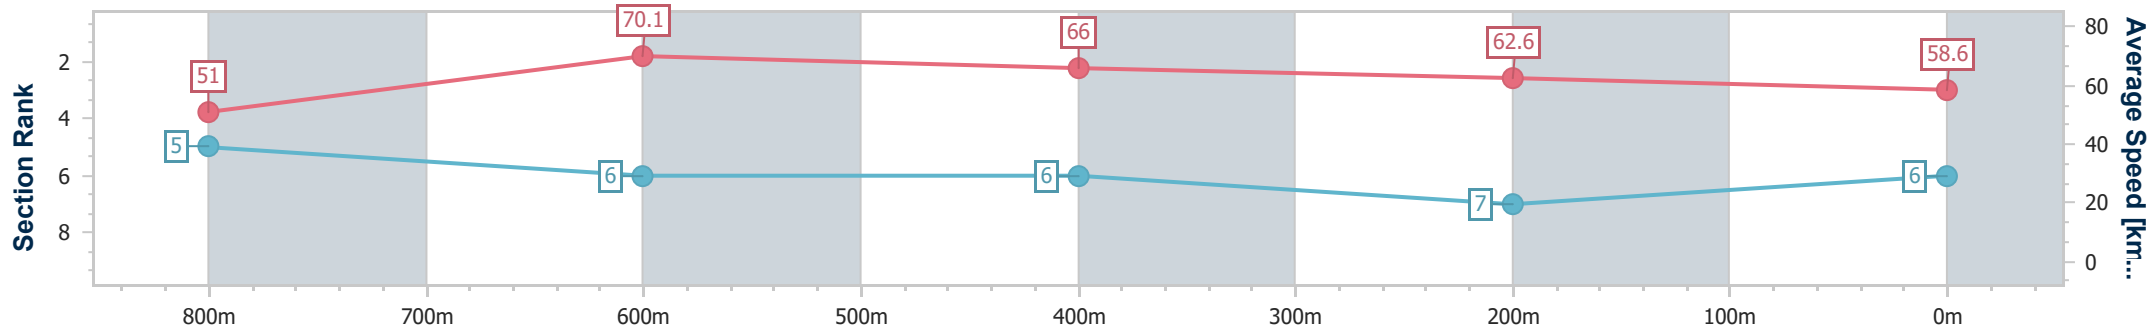

Horse/Jockey Name	Smokin' Rubi
Final Rank	6
Fastest Section Time (Section)	0:10.29 (800m)
Top Speed [km/h] (Section)	70.9 (800m)
Race State	Finished

Townsville QLD Professional
Race 1: International Women's Day 8 March Maiden Handicap - 1000m

05 March 2024 - 12:57

Track Rating: Good 4, Weather: Fine, Rail Position: +7.5m 1000m-
W/Post; +2m Remainder

Section	Overall	800m	600m	400m	200m
Section Times	0:58.82 [6] (0:14.10)	0:44.72 [5] (0:10.29)	0:34.43 [6] (0:10.75)	0:23.68 [6] (0:11.38)	0:12.30 [7] (0:12.30)
Average Speed [km/h]	51.0	70.1	66.0	62.6	58.6
Top Speed [km/h]	69.5	70.9	69.7	65.0	60.7
Avg. Dist. to Rail [m]	5.4	2.1	3.9	3.2	0.9
Avg. Stride Freq. [Hz]	2.3	2.4	2.3	2.3	2.2
Avg. Stride Length [m]	6.1	7.9	7.9	7.6	7.3

- [ ] Ranking at each section and finish
- -.-.- No data available at this section
- NA No data available