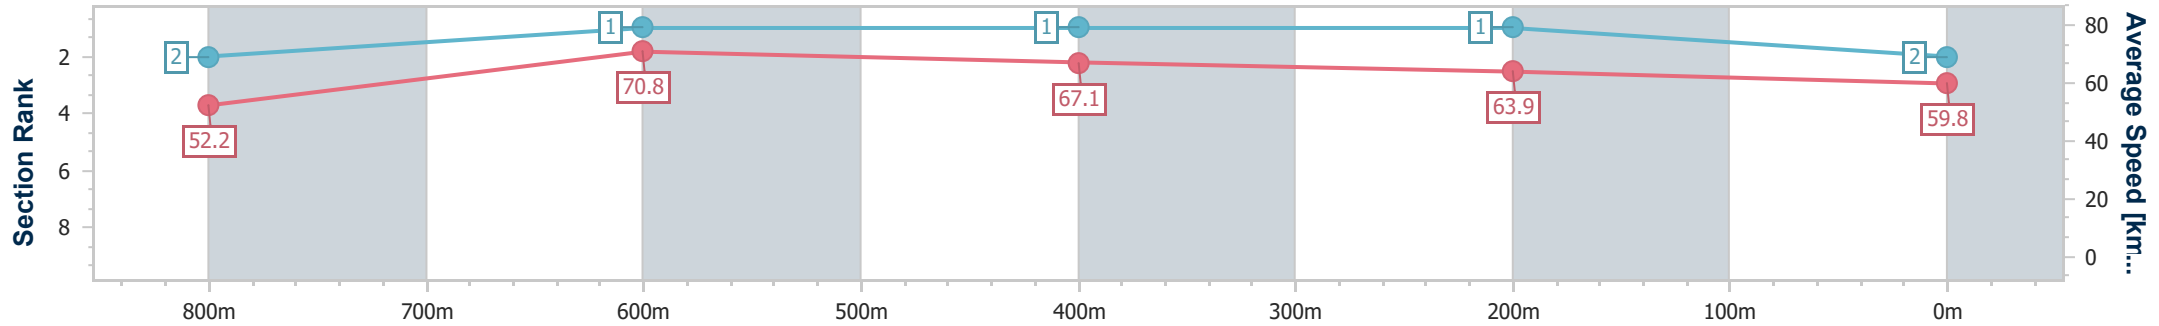

Horse/Jockey Name	Mama's Man
Final Rank	2
Fastest Section Time (Section)	0:10.02 (800m)
Top Speed [km/h] (Section)	71.3 (800m)
Race State	Finished

Townsville QLD Professional
Race 1: International Women's Day 8 March Maiden Handicap - 1000m

05 March 2024 - 12:57

Track Rating: Good 4, Weather: Fine, Rail Position: +7.5m 1000m-
W/Post; +2m Remainder

Section	Overall	800m	600m	400m	200m
Section Times	0:57.50 [2] (0:13.83)	0:43.67 [2] (0:10.02)	0:33.65 [1] (0:10.44)	0:23.21 [1] (0:11.13)	0:12.08 [1] (0:12.08)
Average Speed [km/h]	52.2	70.8	67.1	63.9	59.8
Top Speed [km/h]	70.4	71.3	68.8	66.4	61.2
Avg. Dist. to Rail [m]	2.7	3.1	6.2	3.6	1.4
Avg. Stride Freq. [Hz]	2.4	2.5	2.4	2.4	2.3
Avg. Stride Length [m]	6.2	7.8	7.6	7.4	7.2

- [ ] Ranking at each section and finish
- -.-.- No data available at this section
- NA No data available