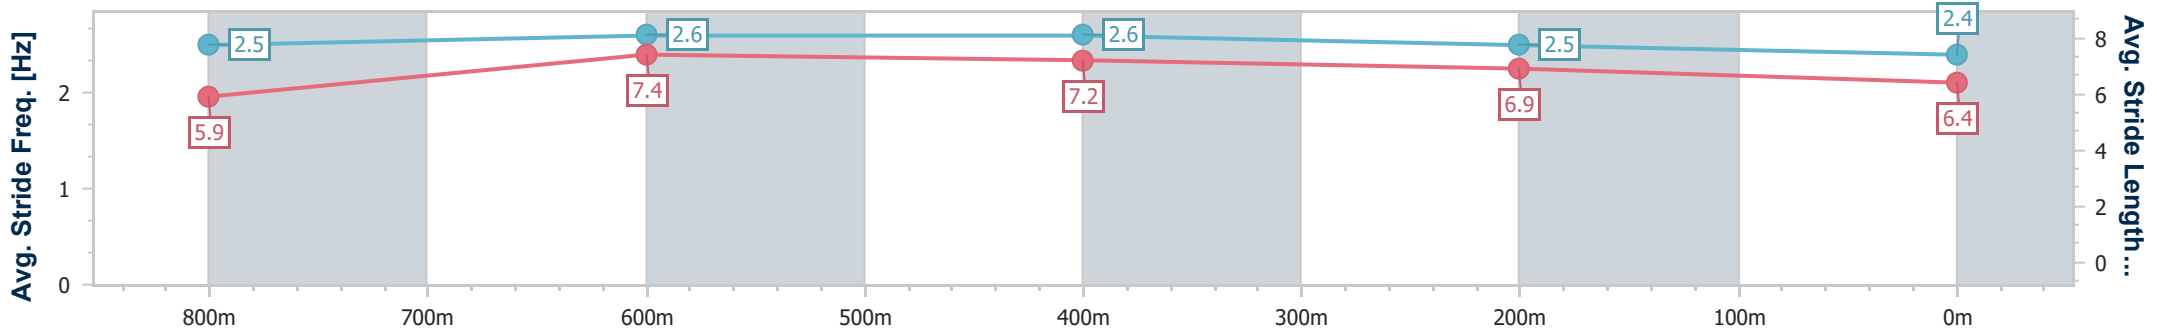

Horse/Jockey Name	Tsunami Force
Final Rank	7
Fastest Section Time (Section)	0:10.07 (800m)
Top Speed [km/h] (Section)	73.4 (800m)
Race State	Finished

Townsville QLD Professional
Race 1: International Women's Day 8 March Maiden Handicap - 1000m

05 March 2024 - 12:57

Track Rating: Good 4, Weather: Fine, Rail Position: +7.5m 1000m-
W/Post; +2m Remainder

Section	Overall	800m	600m	400m	200m
Section Times	0:59.49 [7] (0:13.92)	0:45.57 [3] (0:10.07)	0:35.50 [2] (0:10.68)	0:24.82 [2] (0:11.68)	0:13.14 [5] (0:13.14)
Average Speed [km/h]	51.9	71.4	66.7	61.0	55.0
Top Speed [km/h]	72.1	73.4	70.1	63.4	58.1
Avg. Dist. to Rail [m]	7.3	2.0	2.7	2.4	1.0
Avg. Stride Freq. [Hz]	2.5	2.6	2.6	2.5	2.4
Avg. Stride Length [m]	5.9	7.4	7.2	6.9	6.4

- [ ] Ranking at each section and finish
- -.-.- No data available at this section
- NA No data available