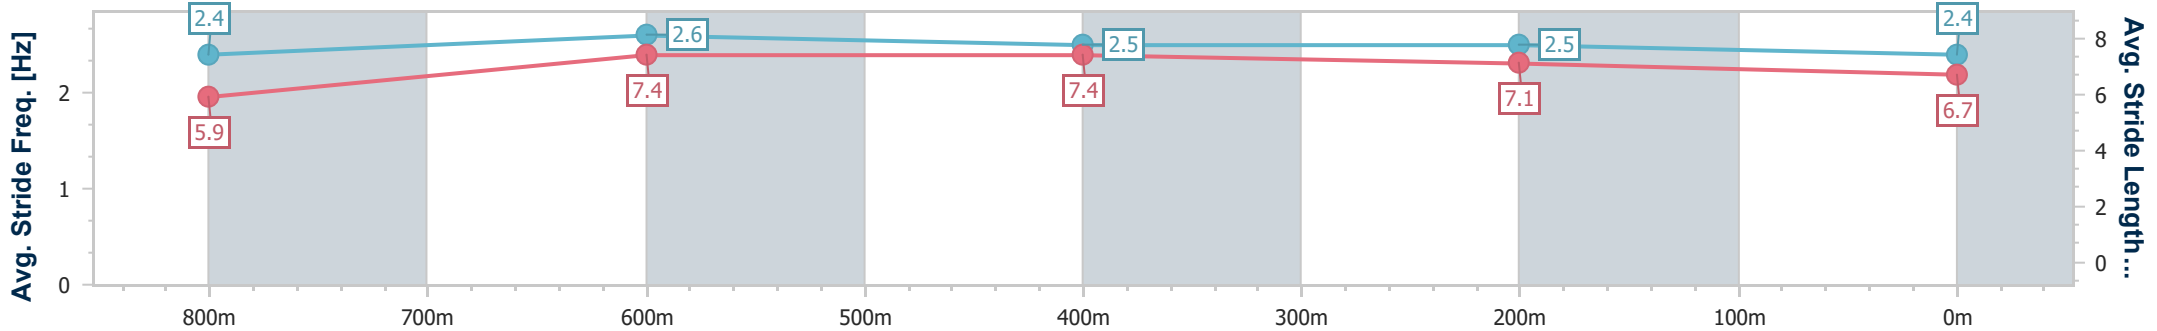

Horse/Jockey Name	Ice Bound
Final Rank	5
Fastest Section Time (Section)	0:10.15 (800m)
Top Speed [km/h] (Section)	71.8 (800m)
Race State	Finished

Townsville QLD Professional
Race 1: International Women's Day 8 March Maiden Handicap - 1000m

05 March 2024 - 12:57

Track Rating: Good 4, Weather: Fine, Rail Position: +7.5m 1000m-
W/Post; +2m Remainder

Section	Overall	800m	600m	400m	200m
Section Times	0:58.78 [5] (0:14.08)	0:44.70 [4] (0:10.15)	0:34.55 [5] (0:10.49)	0:24.06 [4] (0:11.40)	0:12.66 [4] (0:12.66)
Average Speed [km/h]	51.3	70.9	67.3	62.8	56.8
Top Speed [km/h]	70.5	71.8	69.6	65.4	59.4
Avg. Dist. to Rail [m]	2.7	1.8	3.9	2.5	0.6
Avg. Stride Freq. [Hz]	2.4	2.6	2.5	2.5	2.4
Avg. Stride Length [m]	5.9	7.4	7.4	7.1	6.7

- [ ] Ranking at each section and finish
- -.-.- No data available at this section
- NA No data available