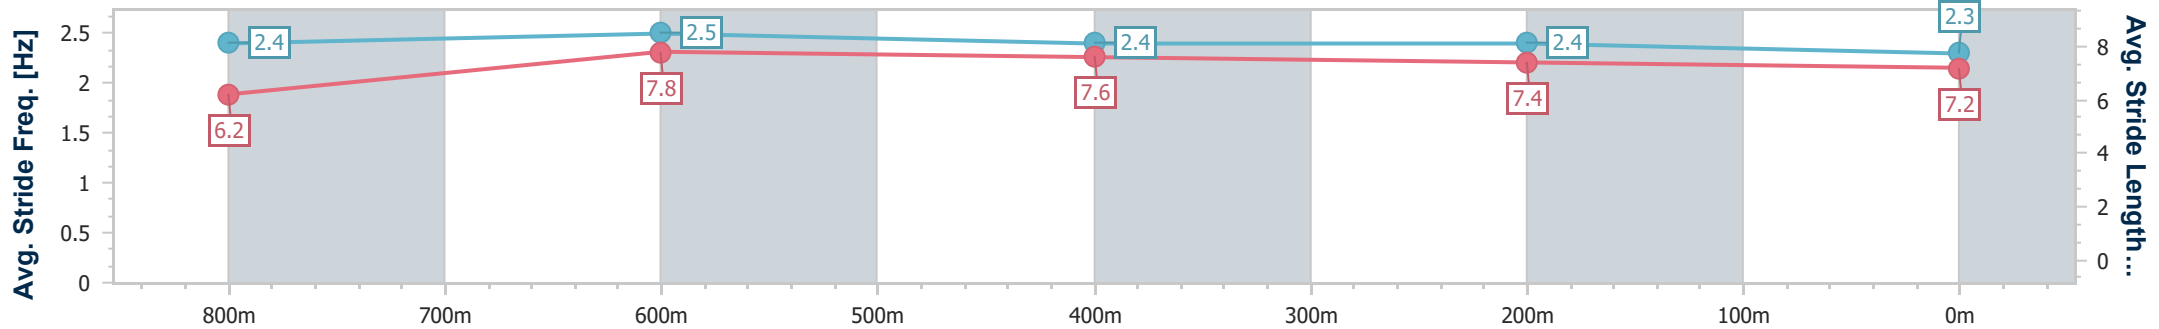

Horse/Jockey Name	Mama's Man
Final Rank	2
Fastest Section Time (Section)	0:10.02 (800m)
Top Speed [km/h] (Section)	71.3 (800m)
Race State	Finished

Townsville QLD Professional
Race 1: International Women's Day 8 March Maiden Handicap - 1000m

05 March 2024 - 12:57

Track Rating: Good 4, Weather: Fine, Rail Position: +7.5m 1000m-
W/Post; +2m Remainder

Section	Overall	800m	600m	400m	200m
Section Times	0:57.50 [2] (0:13.83)	0:43.67 [2] (0:10.02)	0:33.65 [1] (0:10.44)	0:23.21 [1] (0:11.13)	0:12.08 [1] (0:12.08)
Average Speed [km/h]	52.2	70.8	67.1	63.9	59.8
Top Speed [km/h]	70.4	71.3	68.8	66.4	61.2
Avg. Dist. to Rail [m]	2.7	3.1	6.2	3.6	1.4
Avg. Stride Freq. [Hz]	2.4	2.5	2.4	2.4	2.3
Avg. Stride Length [m]	6.2	7.8	7.6	7.4	7.2

- [ ] Ranking at each section and finish
- -.-.- No data available at this section
- NA No data available