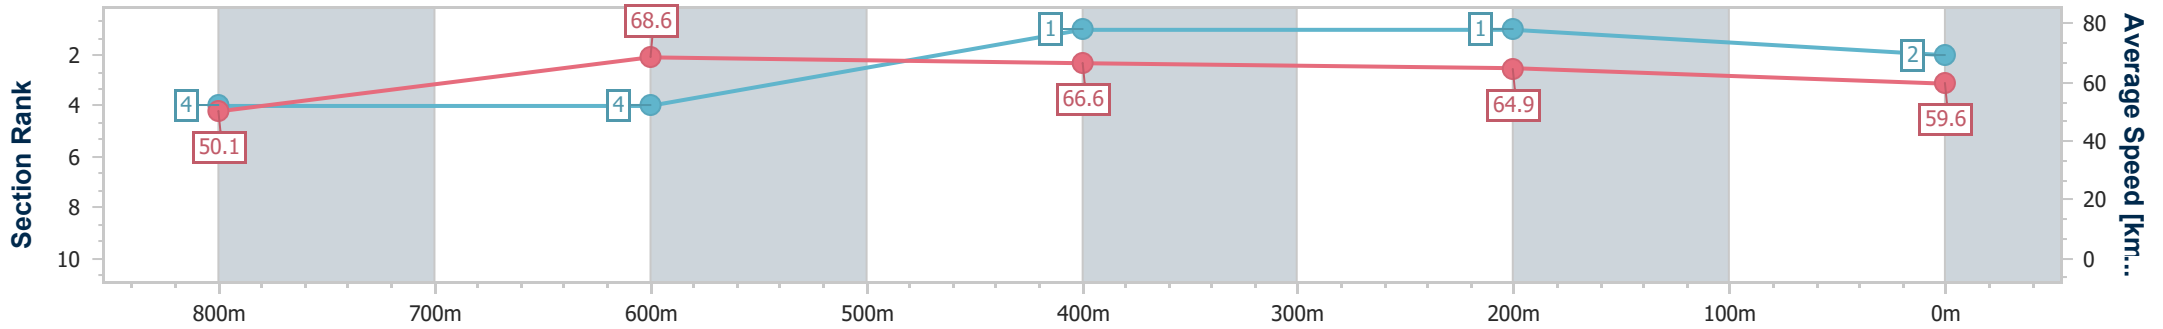

Section	Overall	800m	600m	400m	200m
Section Times	0:55.29 [2] (0:10.78)	0:44.51 [4] (0:10.49)	0:34.02 [4] (0:10.80)	0:23.22 [1] (0:11.13)	0:12.09 [1] (0:12.09)
Average Speed [km/h]	50.1	68.6	66.6	64.9	59.6
Top Speed [km/h]	68.4	70.2	69.0	66.0	64.6
Avg. Dist. to Rail [m]	4.0	0.9	0.6	4.2	3.7
Avg. Stride Freq. [Hz]	2.6	2.6	2.6	2.6	2.5
Avg. Stride Length [m]	6.5	7.3	7.3	7.0	6.7