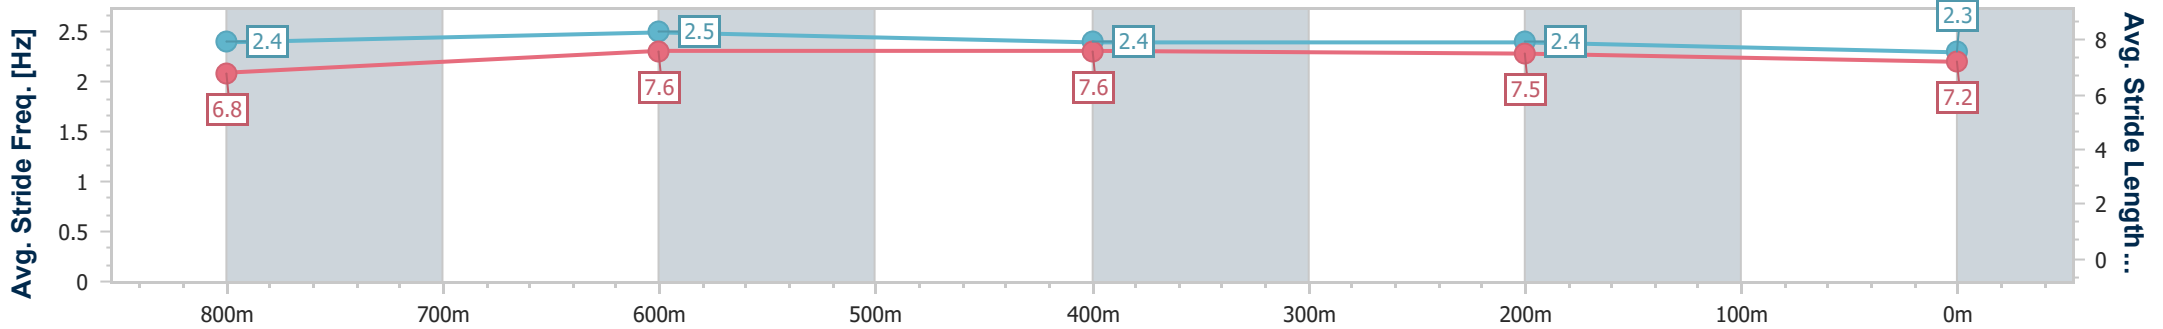

Section	Overall	800m	600m	400m	200m
Section Times	0:55.46 [4] (0:10.87)	0:44.59 [5] (0:10.46)	0:34.13 [5] (0:11.01)	0:23.12 [4] (0:11.31)	0:11.81 [3] (0:11.81)
Average Speed [km/h]	49.7	68.7	66.1	64.3	60.9
Top Speed [km/h]	67.6	69.2	68.8	65.4	63.4
Avg. Dist. to Rail [m]	2.1	1.5	1.5	4.4	4.6
Avg. Stride Freq. [Hz]	2.4	2.5	2.4	2.4	2.3
Avg. Stride Length [m]	6.8	7.6	7.6	7.5	7.2