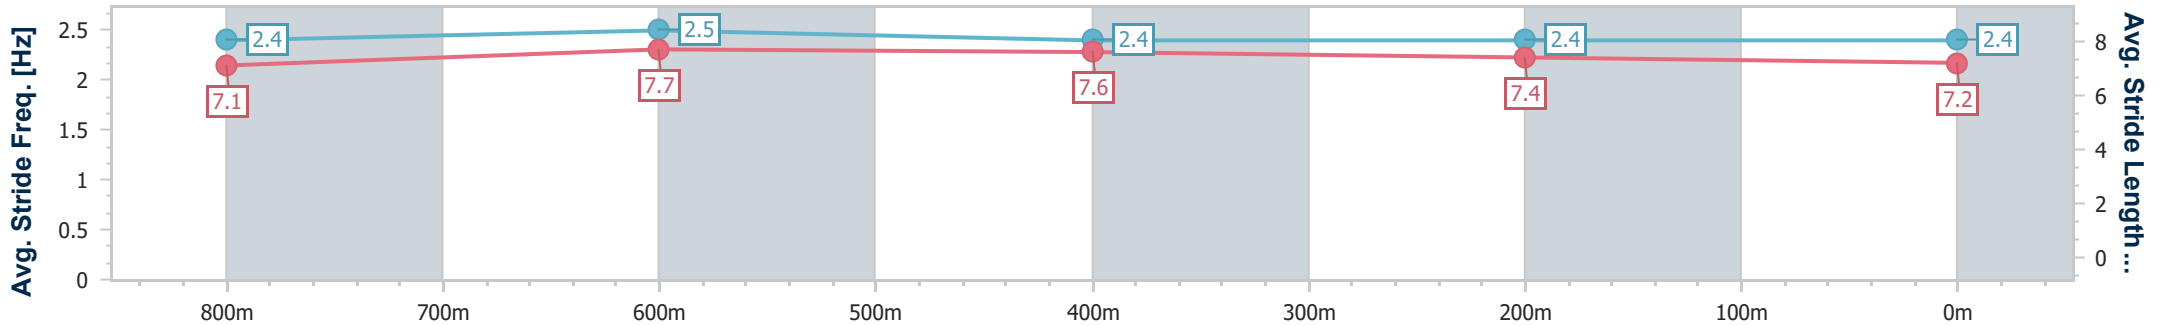

Section	Overall	800m	600m	400m	200m
Section Times	0:55.06 [1] (0:10.61)	0:44.45 [1] (0:10.55)	0:33.90 [1] (0:11.04)	0:22.86 [2] (0:11.21)	0:11.65 [2] (0:11.65)
Average Speed [km/h]	50.9	68.3	66.4	65.1	61.7
Top Speed [km/h]	67.8	70.0	68.4	66.0	65.6
Avg. Dist. to Rail [m]	2.2	0.6	2.8	3.9	2.0
Avg. Stride Freq. [Hz]	2.4	2.5	2.4	2.4	2.4
Avg. Stride Length [m]	7.1	7.7	7.6	7.4	7.2