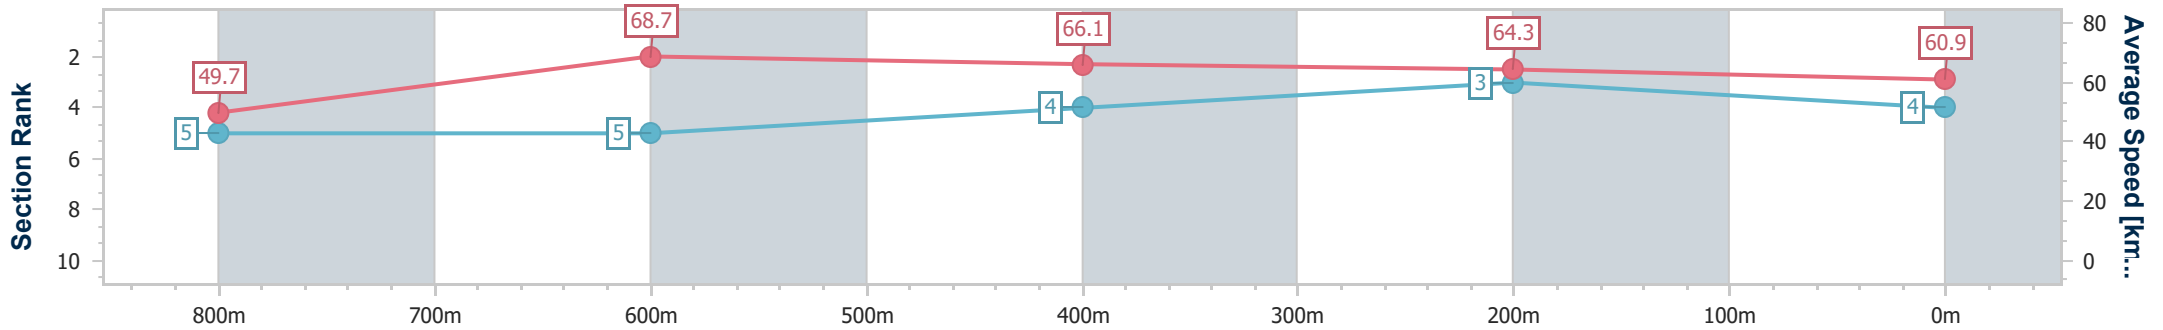

Section	Overall	800m	600m	400m	200m
Section Times	0:55.46 [4] (0:10.87)	0:44.59 [5] (0:10.46)	0:34.13 [5] (0:11.01)	0:23.12 [4] (0:11.31)	0:11.81 [3] (0:11.81)
Average Speed [km/h]	49.7	68.7	66.1	64.3	60.9
Top Speed [km/h]	67.6	69.2	68.8	65.4	63.4
Avg. Dist. to Rail [m]	2.1	1.5	1.5	4.4	4.6
Avg. Stride Freq. [Hz]	2.4	2.5	2.4	2.4	2.3
Avg. Stride Length [m]	6.8	7.6	7.6	7.5	7.2