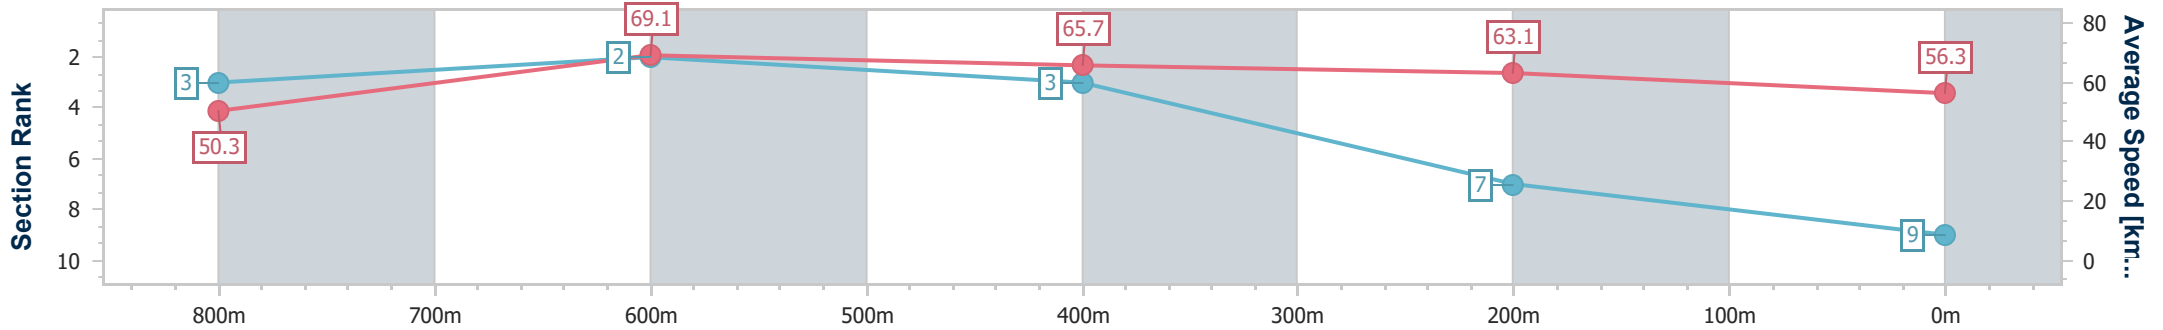

- [] Ranking at each section and finish
- .-.- No data available at this section
- NA No data available

Horse/Jockey Name	Eyewitness
Final Rank	9
Fastest Section Time (Section)	0:10.44 (800m)
Top Speed [km/h] (Section)	69.9 (800m)
Race State	Finished

Section	Overall	800m	600m	400m	200m
Section Times	0:56.66 [9] (0:10.74)	0:45.92 [3] (0:10.44)	0:35.48 [2] (0:11.14)	0:24.34 [3] (0:11.59)	0:12.75 [7] (0:12.75)
Average Speed [km/h]	50.3	69.1	65.7	63.1	56.3
Top Speed [km/h]	69.6	69.9	68.7	64.3	61.2
Avg. Dist. to Rail [m]	6.2	4.0	2.8	5.5	4.9
Avg. Stride Freq. [Hz]	2.4	2.4	2.4	2.4	2.2
Avg. Stride Length [m]	7.2	7.5	7.3	7.2	7.0