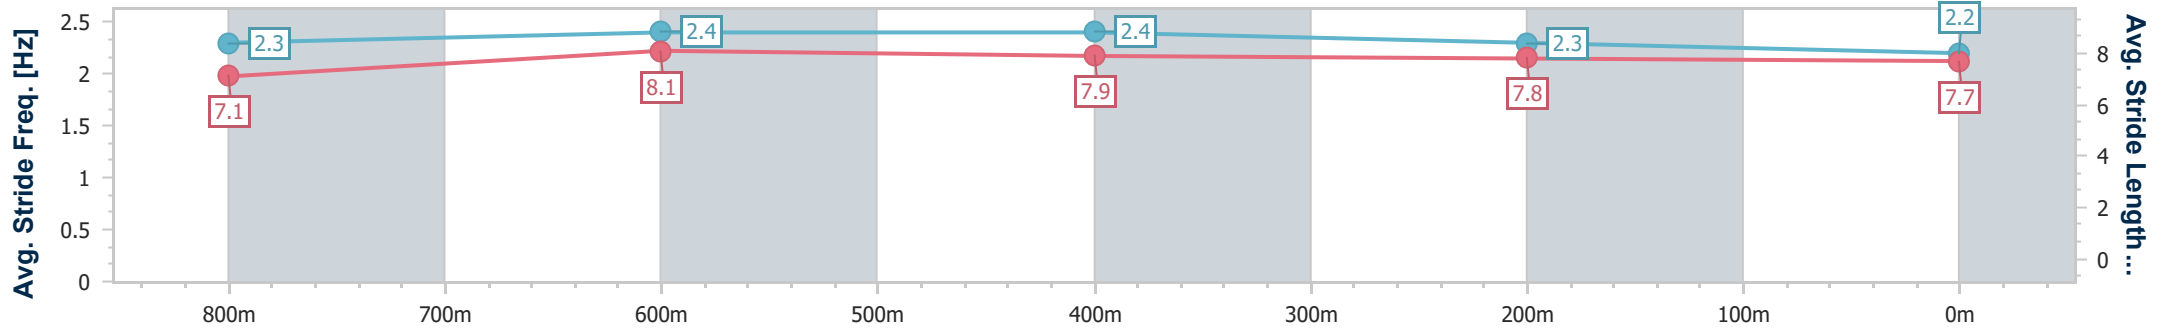

Ladbrokes Cannon Park QLD Professional

Race 7: MMC HR BENCHMARK 70 Handicap - 950m

03 March 2024 - 15:59

Track Rating: Soft 5, Weather: Fine, Rail Position: +2m 1000m-350m; Cutaway Applies True Remainder

Section	Overall	800m	600m	400m	200m
Section Times	0:55.77 [8] (0:11.17)	0:44.60 [9] (0:10.47)	0:34.13 [8] (0:11.03)	0:23.10 [8] (0:11.39)	0:11.71 [9] (0:11.71)
Average Speed [km/h]	48.4	68.9	66.6	64.2	61.4
Top Speed [km/h]	67.3	70.2	70.1	64.8	64.8
Avg. Dist. to Rail [m]	4.5	0.5	3.3	5.2	5.6
Avg. Stride Freq. [Hz]	2.3	2.4	2.4	2.3	2.2
Avg. Stride Length [m]	7.1	8.1	7.9	7.8	7.7