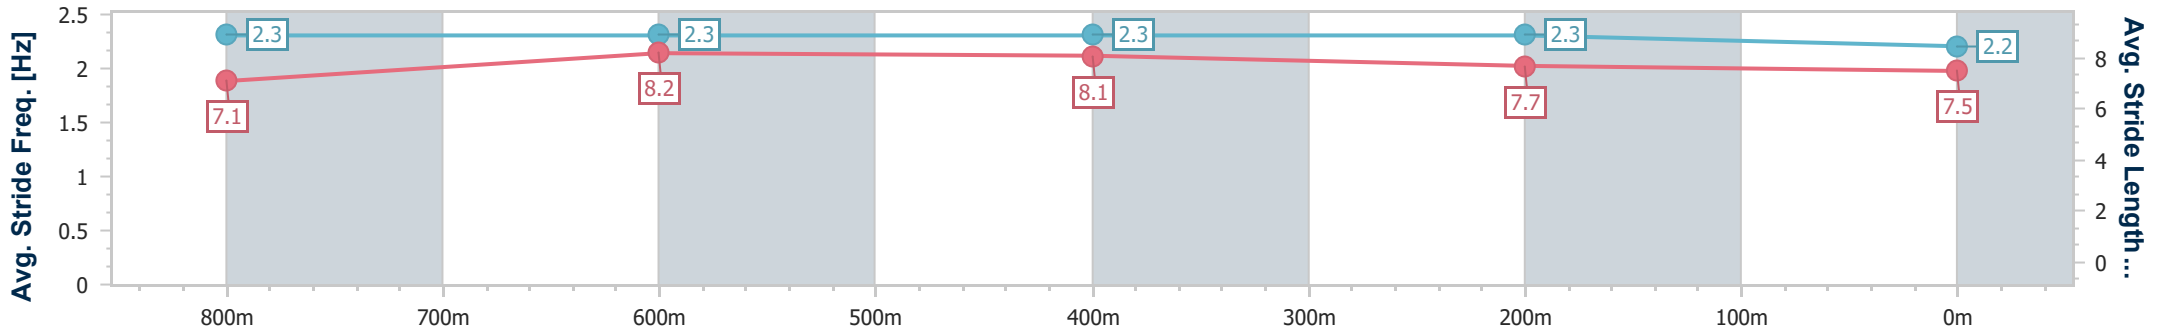

- [] Ranking at each section and finish
- .-.- No data available at this section
- NA No data available

Horse/Jockey Name	Thatfeelsbetter
Final Rank	7
Fastest Section Time (Section)	0:10.60 (800m)
Top Speed [km/h] (Section)	69.5 (600m)
Race State	Finished

Section	Overall	800m	600m	400m	200m
Section Times	0:55.68 [7] (0:10.92)	0:44.76 [6] (0:10.60)	0:34.16 [7] (0:10.98)	0:23.18 [7] (0:11.35)	0:11.83 [6] (0:11.83)
Average Speed [km/h]	49.7	67.8	65.5	64.1	60.9
Top Speed [km/h]	68.3	69.4	69.5	65.0	64.3
Avg. Dist. to Rail [m]	1.5	2.2	1.7	2.5	1.7
Avg. Stride Freq. [Hz]	2.3	2.3	2.3	2.3	2.2
Avg. Stride Length [m]	7.1	8.2	8.1	7.7	7.5