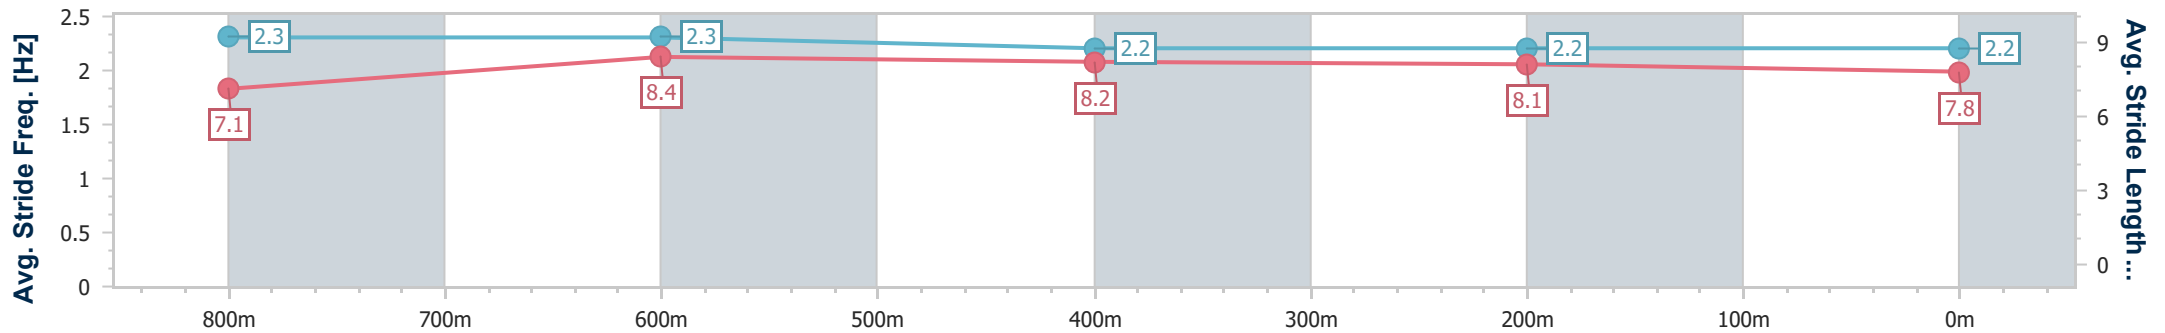

Section	Overall	800m	600m	400m	200m
Section Times	0:55.38 [3] (0:11.11)	0:44.27 [8] (0:10.39)	0:33.88 [6] (0:10.94)	0:22.94 [6] (0:11.35)	0:11.59 [5] (0:11.59)
Average Speed [km/h]	48.7	69.1	66.1	64.1	62.2
Top Speed [km/h]	68.0	70.0	68.8	66.7	66.4
Avg. Dist. to Rail [m]	3.0	1.3	1.2	5.4	6.1
Avg. Stride Freq. [Hz]	2.3	2.3	2.2	2.2	2.2
Avg. Stride Length [m]	7.1	8.4	8.2	8.1	7.8