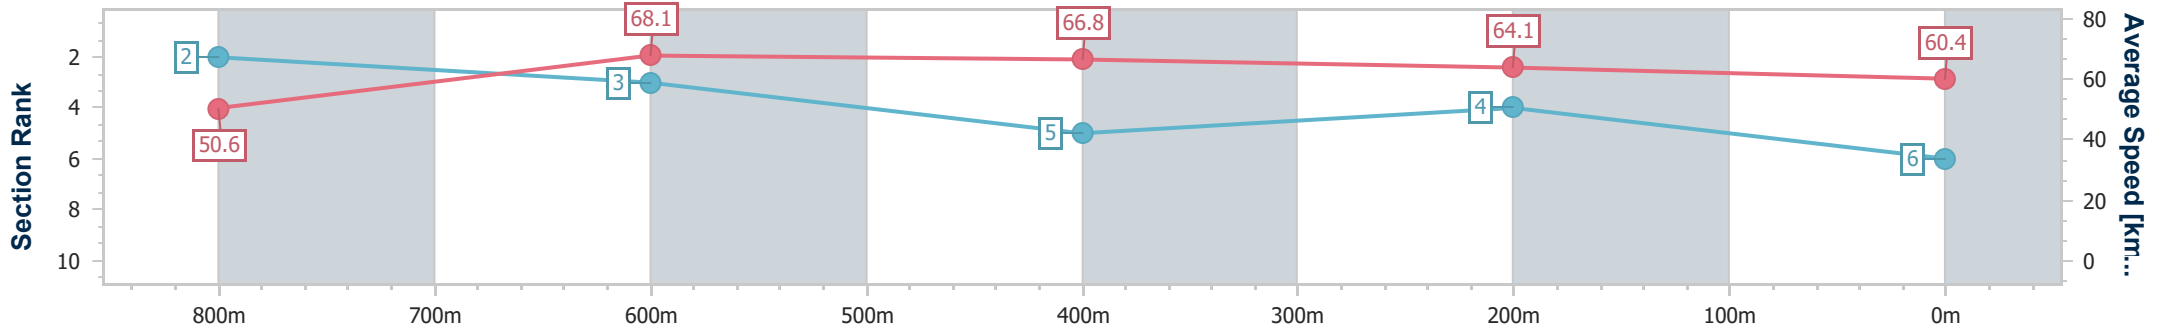

Section	Overall	800m	600m	400m	200m
Section Times	0:55.65 [6] (0:10.66)	0:44.99 [2] (0:10.60)	0:34.39 [3] (0:11.09)	0:23.30 [5] (0:11.39)	0:11.91 [4] (0:11.91)
Average Speed [km/h]	50.6	68.1	66.8	64.1	60.4
Top Speed [km/h]	67.2	68.9	68.5	65.9	63.3
Avg. Dist. to Rail [m]	8.2	5.0	4.3	6.4	5.1
Avg. Stride Freq. [Hz]	2.4	2.5	2.5	2.5	2.4
Avg. Stride Length [m]	7.0	7.5	7.4	7.2	7.1