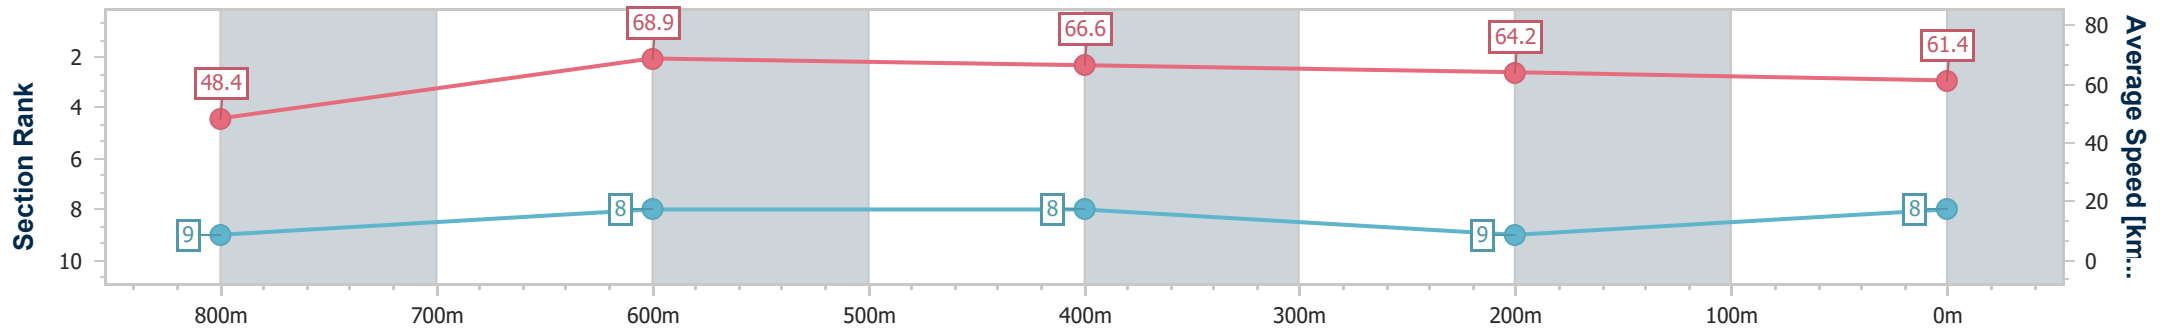

Section	Overall	800m	600m	400m	200m
Section Times	0:55.77 [8] (0:11.17)	0:44.60 [9] (0:10.47)	0:34.13 [8] (0:11.03)	0:23.10 [8] (0:11.39)	0:11.71 [9] (0:11.71)
Average Speed [km/h]	48.4	68.9	66.6	64.2	61.4
Top Speed [km/h]	67.3	70.2	70.1	64.8	64.8
Avg. Dist. to Rail [m]	4.5	0.5	3.3	5.2	5.6
Avg. Stride Freq. [Hz]	2.3	2.4	2.4	2.3	2.2
Avg. Stride Length [m]	7.1	8.1	7.9	7.8	7.7