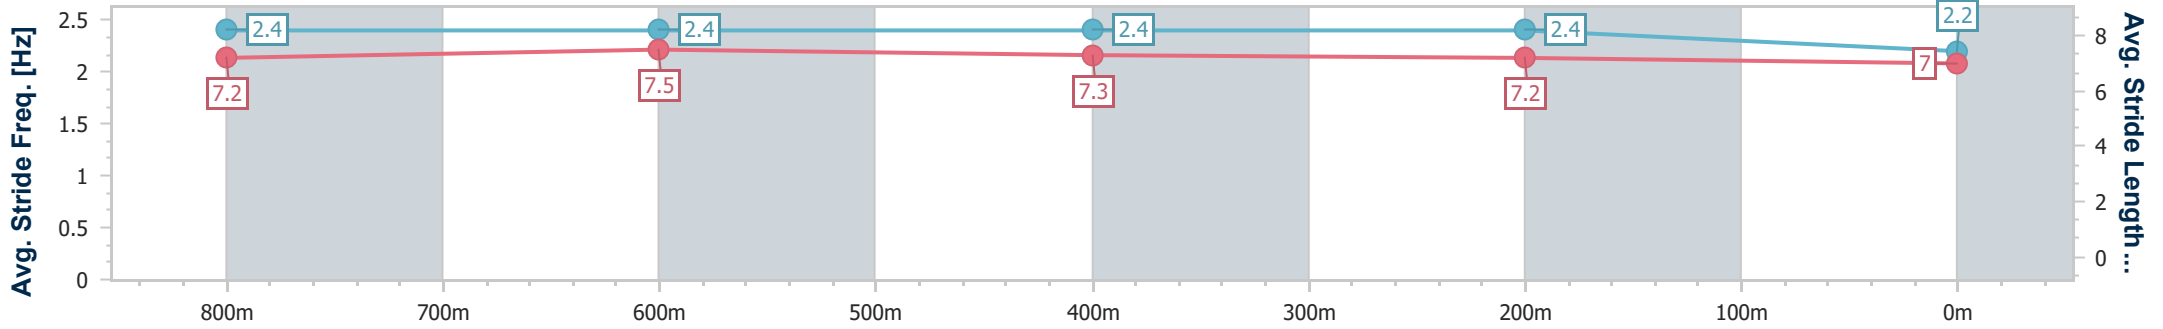

- [] Ranking at each section and finish
- .-.- No data available at this section
- NA No data available

Horse/Jockey Name	Eyewitness
Final Rank	9
Fastest Section Time (Section)	0:10.44 (800m)
Top Speed [km/h] (Section)	69.9 (800m)
Race State	Finished

Ladbrokes Cannon Park QLD Professional

Race 7: MMC HR BENCHMARK 70 Handicap - 950m

03 March 2024 - 15:59

Track Rating: Soft 5, Weather: Fine, Rail Position: +2m 1000m-350m; Cutaway Applies True Remainder

Section	Overall	800m	600m	400m	200m
Section Times	0:56.66 [9] (0:10.74)	0:45.92 [3] (0:10.44)	0:35.48 [2] (0:11.14)	0:24.34 [3] (0:11.59)	0:12.75 [7] (0:12.75)
Average Speed [km/h]	50.3	69.1	65.7	63.1	56.3
Top Speed [km/h]	69.6	69.9	68.7	64.3	61.2
Avg. Dist. to Rail [m]	6.2	4.0	2.8	5.5	4.9
Avg. Stride Freq. [Hz]	2.4	2.4	2.4	2.4	2.2
Avg. Stride Length [m]	7.2	7.5	7.3	7.2	7.0

- [] Ranking at each section and finish
- .-.- No data available at this section
- NA No data available