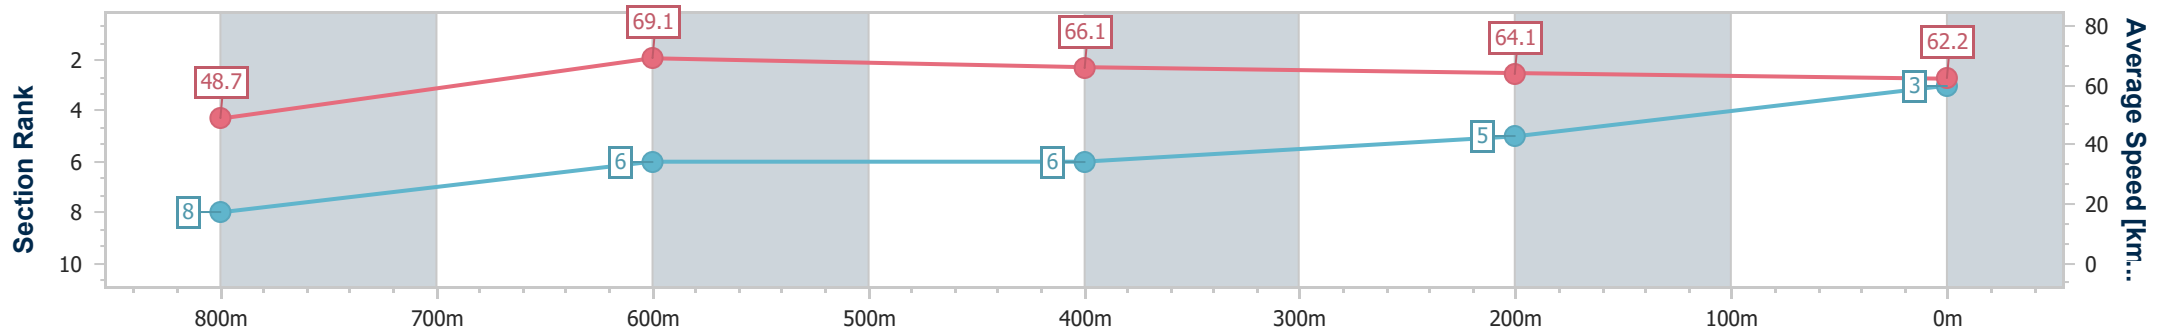

Section	Overall	800m	600m	400m	200m
Section Times	0:55.38 [3] (0:11.11)	0:44.27 [8] (0:10.39)	0:33.88 [6] (0:10.94)	0:22.94 [6] (0:11.35)	0:11.59 [5] (0:11.59)
Average Speed [km/h]	48.7	69.1	66.1	64.1	62.2
Top Speed [km/h]	68.0	70.0	68.8	66.7	66.4
Avg. Dist. to Rail [m]	3.0	1.3	1.2	5.4	6.1
Avg. Stride Freq. [Hz]	2.3	2.3	2.2	2.2	2.2
Avg. Stride Length [m]	7.1	8.4	8.2	8.1	7.8