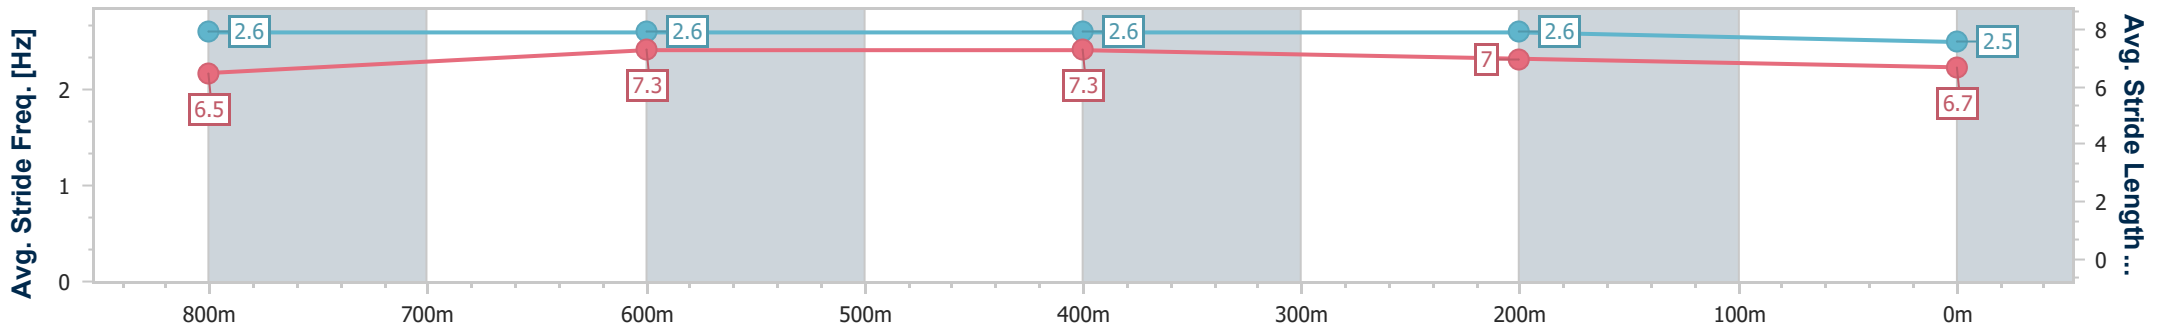

Section	Overall	800m	600m	400m	200m
Section Times	0:55.29 [2] (0:10.78)	0:44.51 [4] (0:10.49)	0:34.02 [4] (0:10.80)	0:23.22 [1] (0:11.13)	0:12.09 [1] (0:12.09)
Average Speed [km/h]	50.1	68.6	66.6	64.9	59.6
Top Speed [km/h]	68.4	70.2	69.0	66.0	64.6
Avg. Dist. to Rail [m]	4.0	0.9	0.6	4.2	3.7
Avg. Stride Freq. [Hz]	2.6	2.6	2.6	2.6	2.5
Avg. Stride Length [m]	6.5	7.3	7.3	7.0	6.7