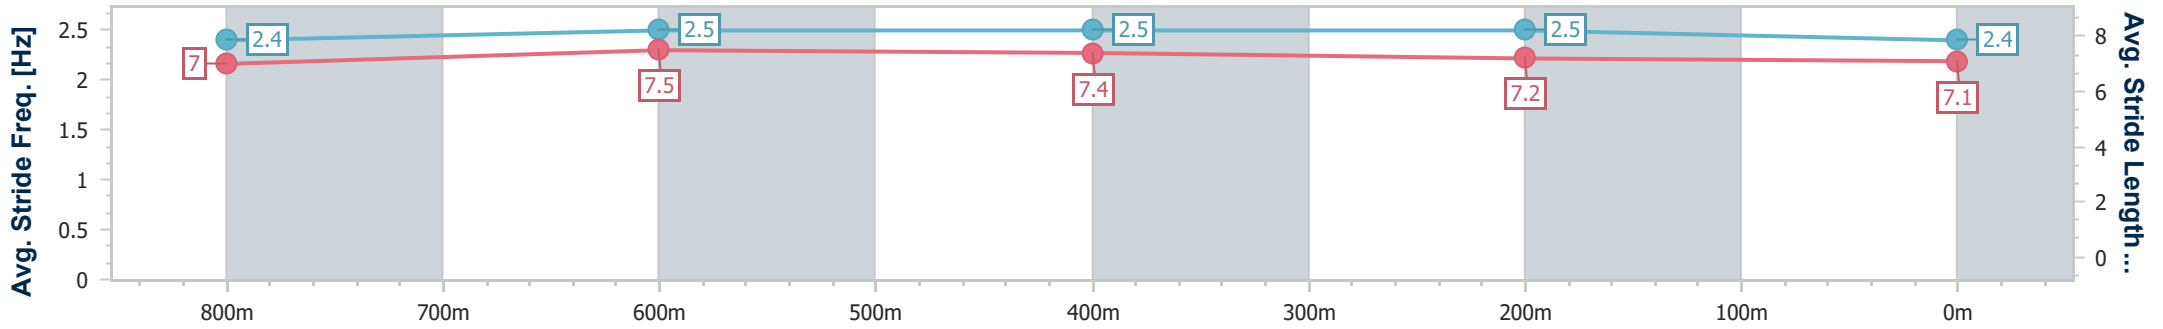

Section	Overall	800m	600m	400m	200m
Section Times	0:55.65 [6] (0:10.66)	0:44.99 [2] (0:10.60)	0:34.39 [3] (0:11.09)	0:23.30 [5] (0:11.39)	0:11.91 [4] (0:11.91)
Average Speed [km/h]	50.6	68.1	66.8	64.1	60.4
Top Speed [km/h]	67.2	68.9	68.5	65.9	63.3
Avg. Dist. to Rail [m]	8.2	5.0	4.3	6.4	5.1
Avg. Stride Freq. [Hz]	2.4	2.5	2.5	2.5	2.4
Avg. Stride Length [m]	7.0	7.5	7.4	7.2	7.1