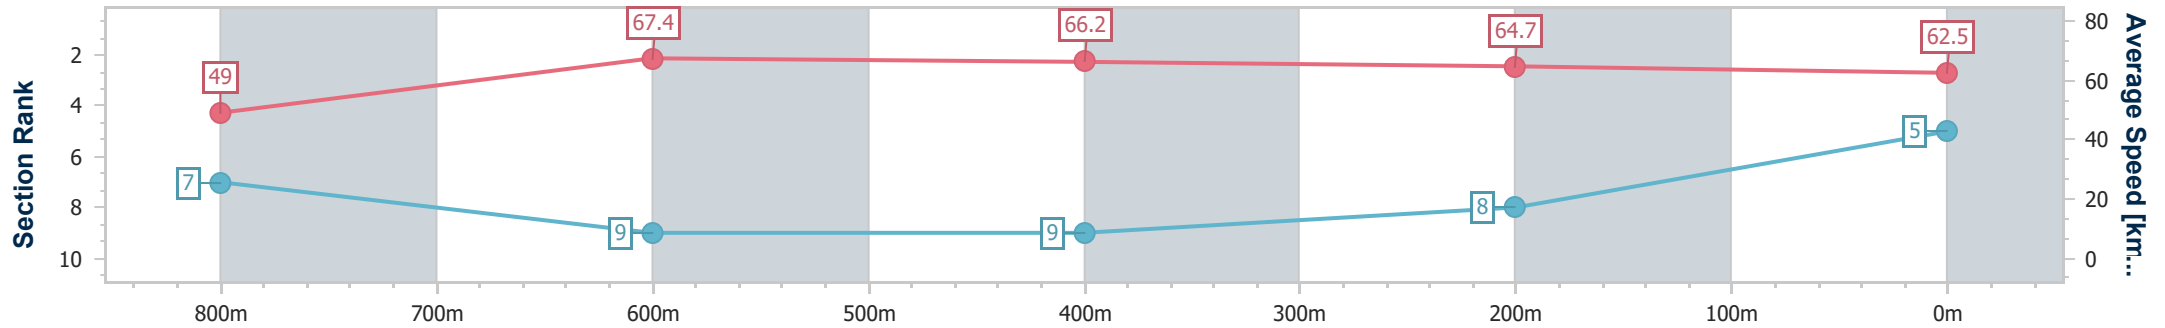

Section	Overall	800m	600m	400m	200m
Section Times	0:55.46 [5] (0:11.02)	0:44.44 [7] (0:10.71)	0:33.73 [9] (0:10.95)	0:22.78 [9] (0:11.25)	0:11.53 [8] (0:11.53)
Average Speed [km/h]	49.0	67.4	66.2	64.7	62.5
Top Speed [km/h]	65.5	69.6	69.4	65.9	64.7
Avg. Dist. to Rail [m]	1.7	0.2	1.3	3.5	2.3
Avg. Stride Freq. [Hz]	2.3	2.4	2.4	2.4	2.4
Avg. Stride Length [m]	7.1	8.0	7.7	7.5	7.3