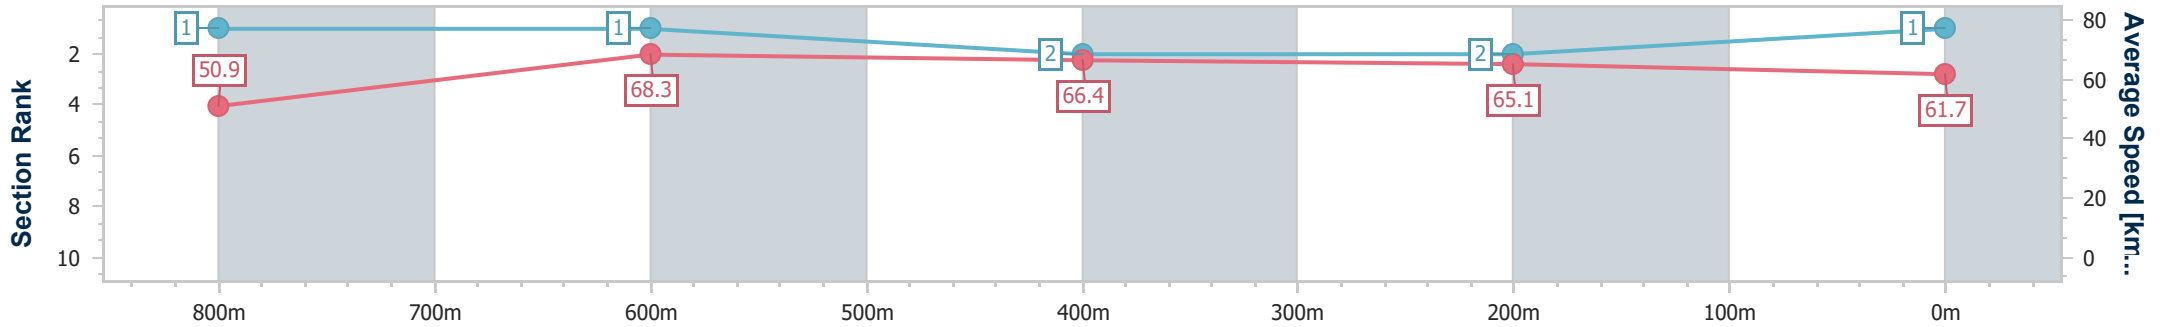

Section	Overall	800m	600m	400m	200m
Section Times	0:55.06 [1] (0:10.61)	0:44.45 [1] (0:10.55)	0:33.90 [1] (0:11.04)	0:22.86 [2] (0:11.21)	0:11.65 [2] (0:11.65)
Average Speed [km/h]	50.9	68.3	66.4	65.1	61.7
Top Speed [km/h]	67.8	70.0	68.4	66.0	65.6
Avg. Dist. to Rail [m]	2.2	0.6	2.8	3.9	2.0
Avg. Stride Freq. [Hz]	2.4	2.5	2.4	2.4	2.4
Avg. Stride Length [m]	7.1	7.7	7.6	7.4	7.2