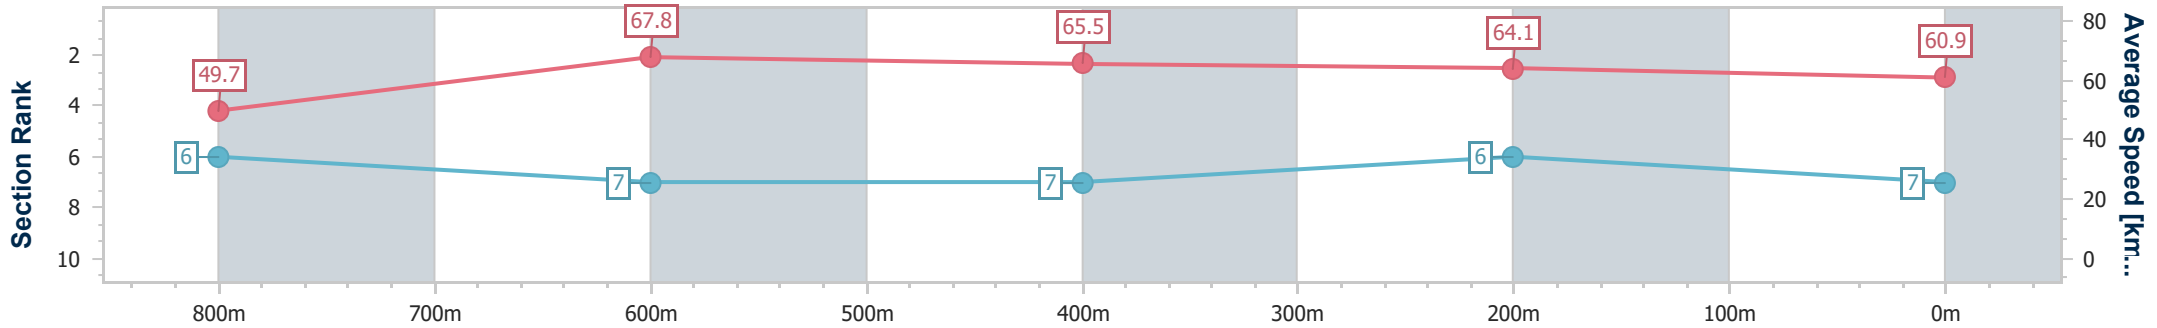

- [] Ranking at each section and finish
- .-.- No data available at this section
- NA No data available

Horse/Jockey Name	Thatfeelsbetter
Final Rank	7
Fastest Section Time (Section)	0:10.60 (800m)
Top Speed [km/h] (Section)	69.5 (600m)
Race State	Finished

Section	Overall	800m	600m	400m	200m
Section Times	0:55.68 [7] (0:10.92)	0:44.76 [6] (0:10.60)	0:34.16 [7] (0:10.98)	0:23.18 [7] (0:11.35)	0:11.83 [6] (0:11.83)
Average Speed [km/h]	49.7	67.8	65.5	64.1	60.9
Top Speed [km/h]	68.3	69.4	69.5	65.0	64.3
Avg. Dist. to Rail [m]	1.5	2.2	1.7	2.5	1.7
Avg. Stride Freq. [Hz]	2.3	2.3	2.3	2.3	2.2
Avg. Stride Length [m]	7.1	8.2	8.1	7.7	7.5