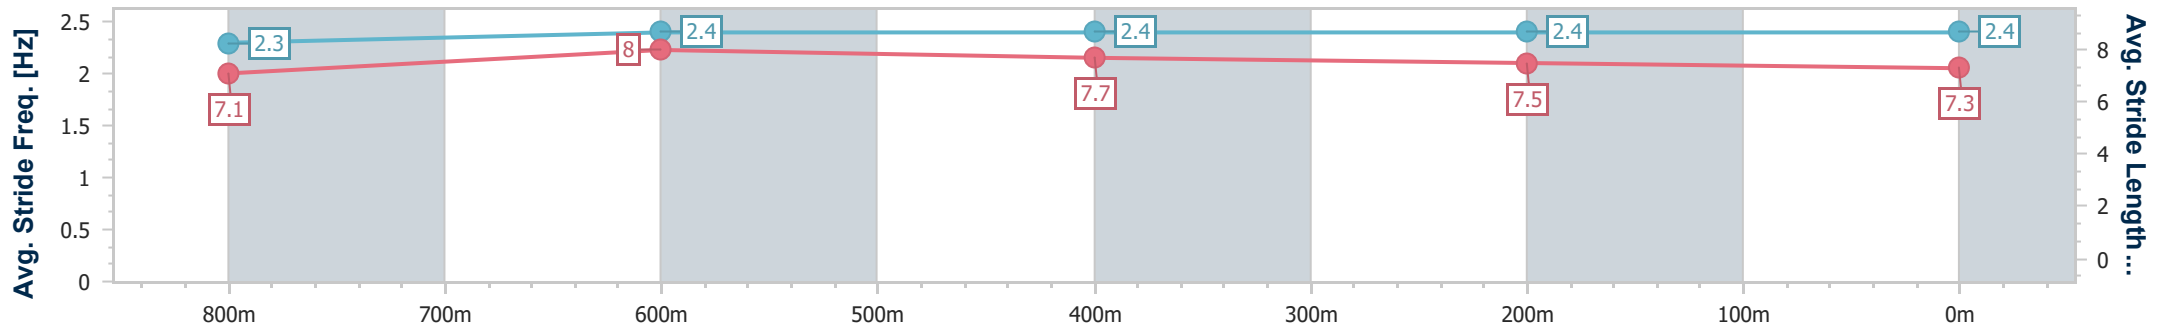

Section	Overall	800m	600m	400m	200m
Section Times	0:55.46 [5] (0:11.02)	0:44.44 [7] (0:10.71)	0:33.73 [9] (0:10.95)	0:22.78 [9] (0:11.25)	0:11.53 [8] (0:11.53)
Average Speed [km/h]	49.0	67.4	66.2	64.7	62.5
Top Speed [km/h]	65.5	69.6	69.4	65.9	64.7
Avg. Dist. to Rail [m]	1.7	0.2	1.3	3.5	2.3
Avg. Stride Freq. [Hz]	2.3	2.4	2.4	2.4	2.4
Avg. Stride Length [m]	7.1	8.0	7.7	7.5	7.3