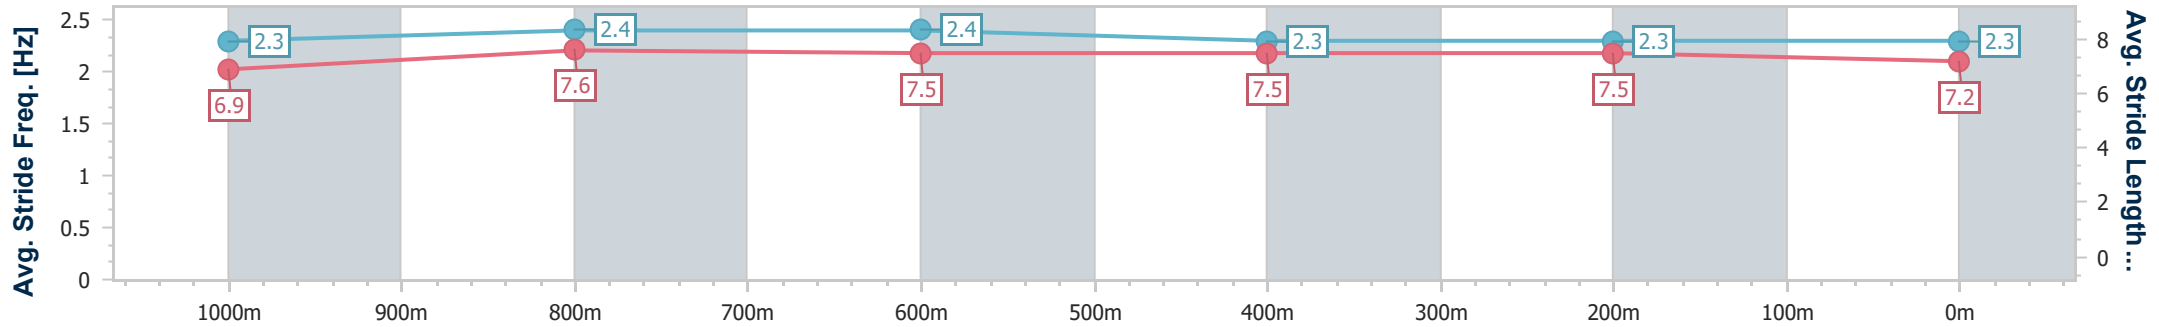

Ladbrokes Cannon Park QLD Professional

Race 6: NORLIFT OPEN Handicap - 1250m

03 March 2024 - 15:14

Track Rating: Soft 5, Weather: Fine, Rail Position: +2m 1000m-350m; Cutaway Applies True Remainder

Section	Overall	1000m	800m	600m	400m	200m
Section Times	1:14.69 [4] (0:17.34)	0:57.35 [7] (0:10.83)	0:46.52 [7] (0:11.01)	0:35.51 [7] (0:11.44)	0:24.07 [6] (0:11.78)	0:12.29 [7] (0:12.29)
Average Speed [km/h]	51.5	65.8	65.7	62.5	61.7	58.7
Top Speed [km/h]	66.4	67.0	67.0	64.4	62.7	60.1
Avg. Dist. to Rail [m]	3.6	1.1	1.7	1.6	2.0	0.9
Avg. Stride Freq. [Hz]	2.3	2.4	2.4	2.3	2.3	2.3
Avg. Stride Length [m]	6.9	7.6	7.5	7.5	7.5	7.2