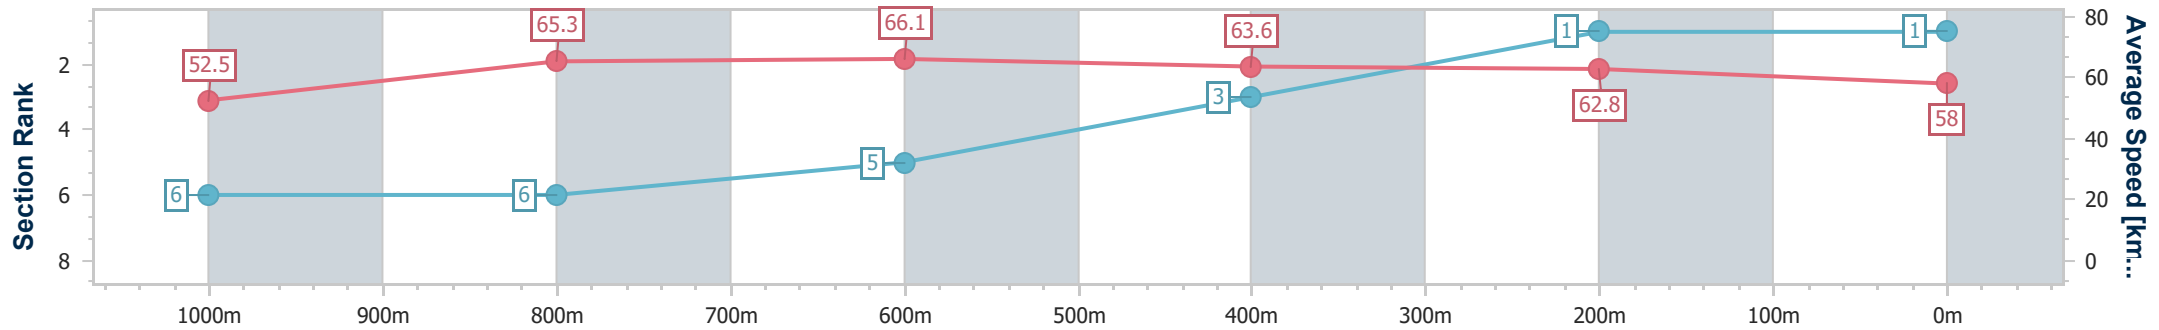

- [ ] Ranking at each section and finish
- .-.- No data available at this section
- NA No data available

Horse/Jockey Name	Inching Closer
Final Rank	2
Fastest Section Time (Section)	0:10.46 (1000m)
Top Speed [km/h] (Section)	68.5 (1000m)
Race State	Finished