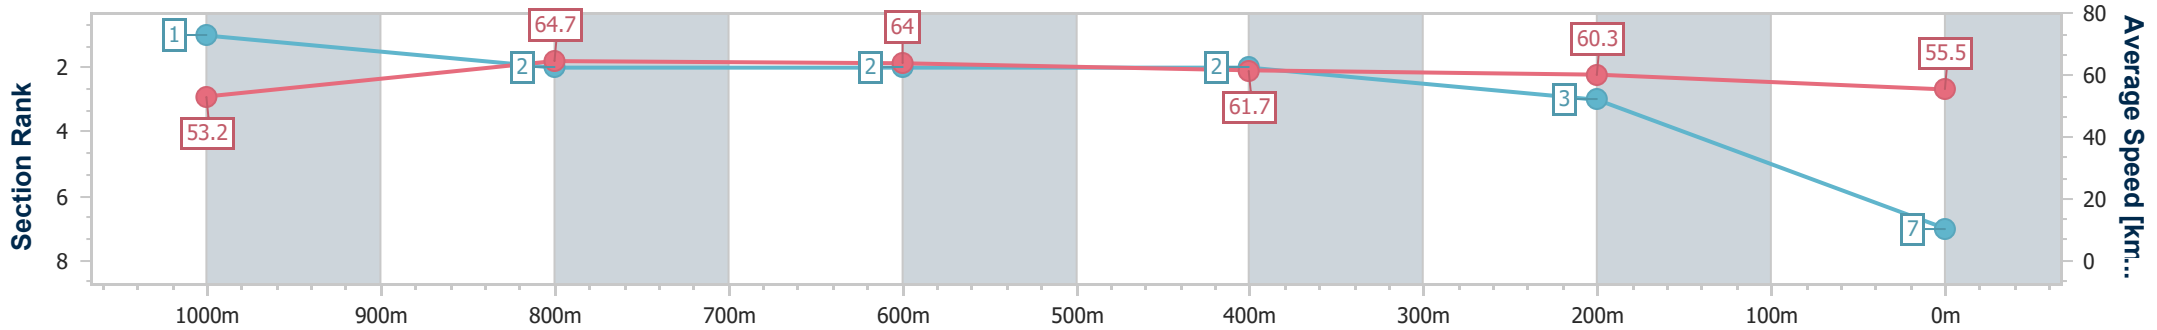

- [ ] Ranking at each section and finish
- .-.- No data available at this section
- NA No data available

Horse/Jockey Name	Ocean Emperor
Final Rank	7
Fastest Section Time (Section)	0:10.76 (1000m)
Top Speed [km/h] (Section)	66.1 (1000m)
Race State	Finished

Ladbrokes Cannon Park QLD Professional

Race 6: NORLIFT OPEN Handicap - 1250m

03 March 2024 - 15:14

Track Rating: Soft 5, Weather: Fine, Rail Position: +2m 1000m-350m; Cutaway Applies True Remainder

Section	Overall	1000m	800m	600m	400m	200m
Section Times	1:15.13 [7] (0:16.55)	0:58.58 [1] (0:10.76)	0:47.82 [2] (0:11.25)	0:36.57 [2] (0:11.57)	0:25.00 [2] (0:12.02)	0:12.98 [3] (0:12.98)
Average Speed [km/h]	53.2	64.7	64.0	61.7	60.3	55.5
Top Speed [km/h]	65.8	66.1	64.9	64.0	62.2	58.6
Avg. Dist. to Rail [m]	6.0	4.5	2.7	2.2	3.0	4.0
Avg. Stride Freq. [Hz]	2.3	2.3	2.3	2.3	2.3	2.2
Avg. Stride Length [m]	7.4	7.9	7.7	7.6	7.4	7.0

- [ ] Ranking at each section and finish
- .-.- No data available at this section
- NA No data available