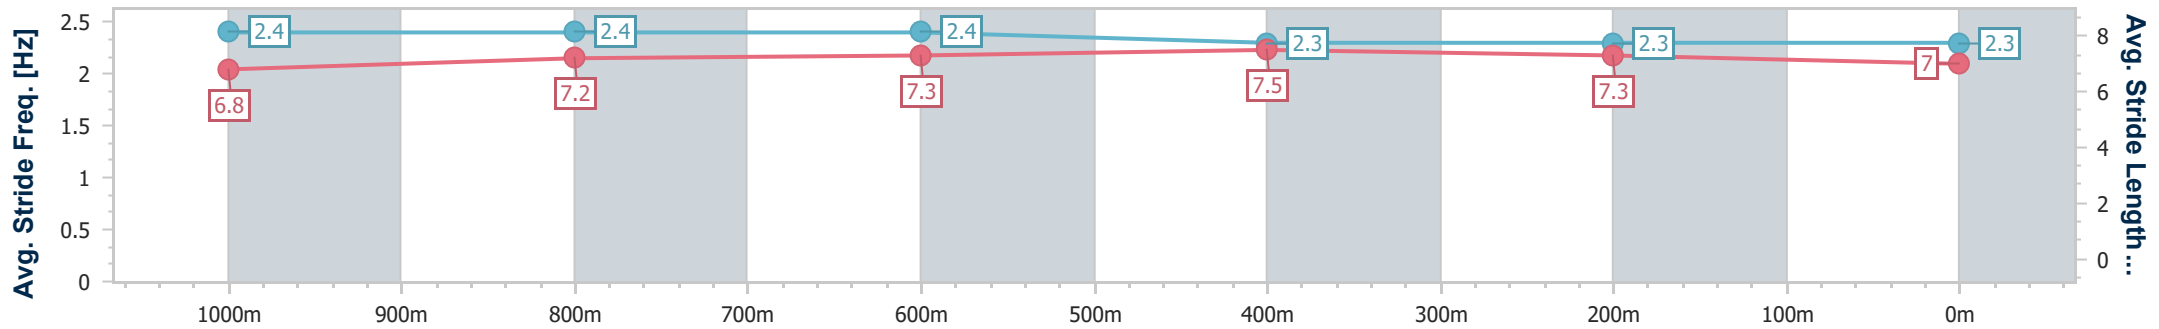

Ladbrokes Cannon Park QLD Professional

Race 6: NORLIFT OPEN Handicap - 1250m

03 March 2024 - 15:14

Track Rating: Soft 5, Weather: Fine, Rail Position: +2m 1000m-350m; Cutaway Applies True Remainder

Section	Overall	1000m	800m	600m	400m	200m
Section Times	1:14.52 [3] (0:16.79)	0:57.73 [4] (0:10.93)	0:46.80 [5] (0:11.31)	0:35.49 [6] (0:11.42)	0:24.07 [5] (0:11.77)	0:12.30 [4] (0:12.30)
Average Speed [km/h]	52.1	64.2	63.6	62.8	61.3	58.7
Top Speed [km/h]	66.7	65.2	64.7	64.5	63.1	60.4
Avg. Dist. to Rail [m]	9.5	3.8	0.8	0.8	1.2	2.4
Avg. Stride Freq. [Hz]	2.4	2.4	2.4	2.3	2.3	2.3
Avg. Stride Length [m]	6.8	7.2	7.3	7.5	7.3	7.0

- [ ] Ranking at each section and finish
- .-.- No data available at this section
- NA No data available

Horse/Jockey Name	Red Light Roxanne
Final Rank	4
Fastest Section Time (Section)	0:10.83 (1000m)
Top Speed [km/h] (Section)	67.0 (1000m)
Race State	Finished