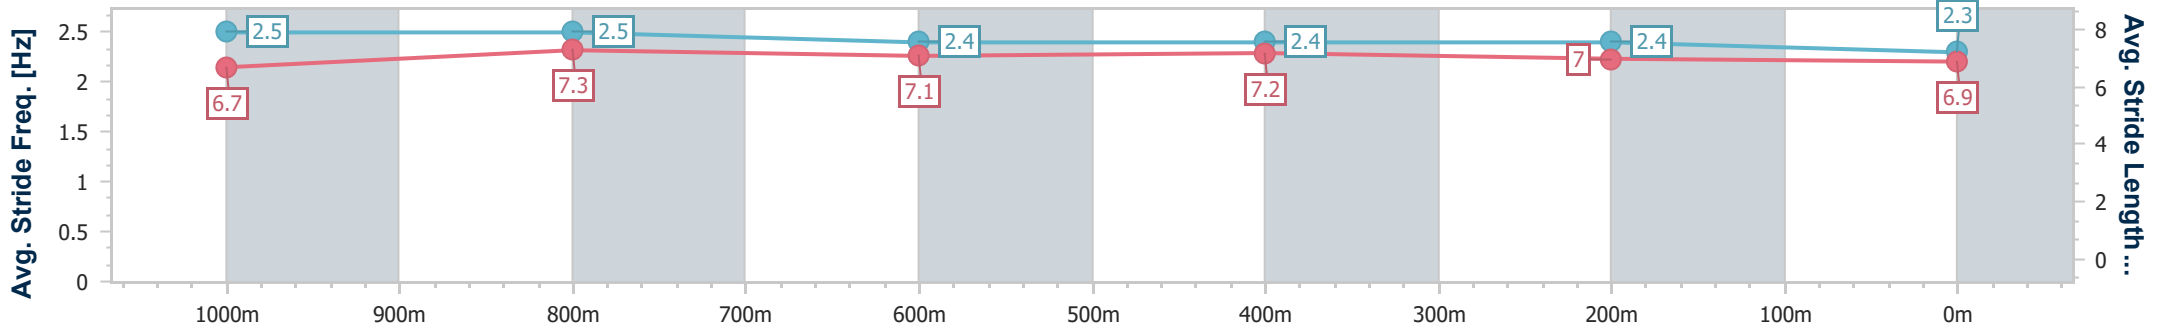

Ladbrokes Cannon Park QLD Professional

Race 6: NORLIFT OPEN Handicap - 1250m

03 March 2024 - 15:14

Track Rating: Soft 5, Weather: Fine, Rail Position: +2m 1000m-350m; Cutaway Applies True Remainder

Section	Overall	1000m	800m	600m	400m	200m
Section Times	1:14.50 [2] (0:16.74)	0:57.76 [3] (0:10.46)	0:47.30 [1] (0:11.26)	0:36.04 [1] (0:11.64)	0:24.40 [1] (0:11.91)	0:12.49 [2] (0:12.49)
Average Speed [km/h]	53.0	67.0	64.2	63.3	61.5	57.6
Top Speed [km/h]	68.2	68.5	65.1	64.0	62.8	60.2
Avg. Dist. to Rail [m]	4.0	3.6	1.0	3.2	5.7	4.0
Avg. Stride Freq. [Hz]	2.5	2.5	2.4	2.4	2.4	2.3
Avg. Stride Length [m]	6.7	7.3	7.1	7.2	7.0	6.9