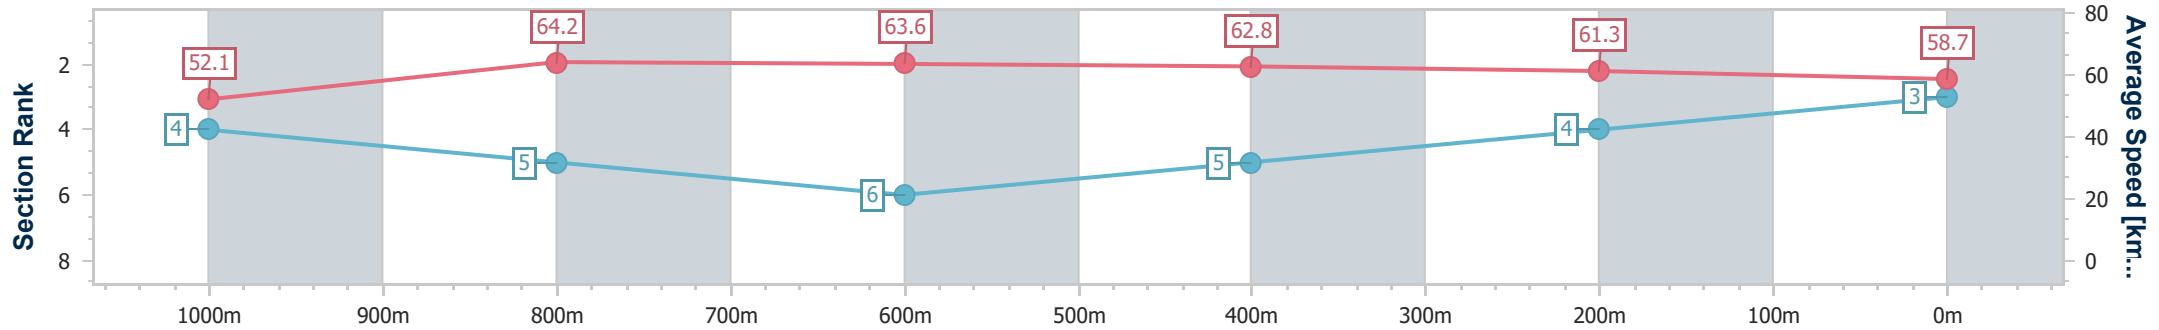

Ladbrokes Cannon Park QLD Professional

Race 6: NORLIFT OPEN Handicap - 1250m

03 March 2024 - 15:14

Track Rating: Soft 5, Weather: Fine, Rail Position: +2m 1000m-350m; Cutaway Applies True Remainder

Section	Overall	1000m	800m	600m	400m	200m
Section Times	1:14.52 [3] (0:16.79)	0:57.73 [4] (0:10.93)	0:46.80 [5] (0:11.31)	0:35.49 [6] (0:11.42)	0:24.07 [5] (0:11.77)	0:12.30 [4] (0:12.30)
Average Speed [km/h]	52.1	64.2	63.6	62.8	61.3	58.7
Top Speed [km/h]	66.7	65.2	64.7	64.5	63.1	60.4
Avg. Dist. to Rail [m]	9.5	3.8	0.8	0.8	1.2	2.4
Avg. Stride Freq. [Hz]	2.4	2.4	2.4	2.3	2.3	2.3
Avg. Stride Length [m]	6.8	7.2	7.3	7.5	7.3	7.0

- [ ] Ranking at each section and finish
- .-.- No data available at this section
- NA No data available

Horse/Jockey Name	Red Light Roxanne
Final Rank	4
Fastest Section Time (Section)	0:10.83 (1000m)
Top Speed [km/h] (Section)	67.0 (1000m)
Race State	Finished