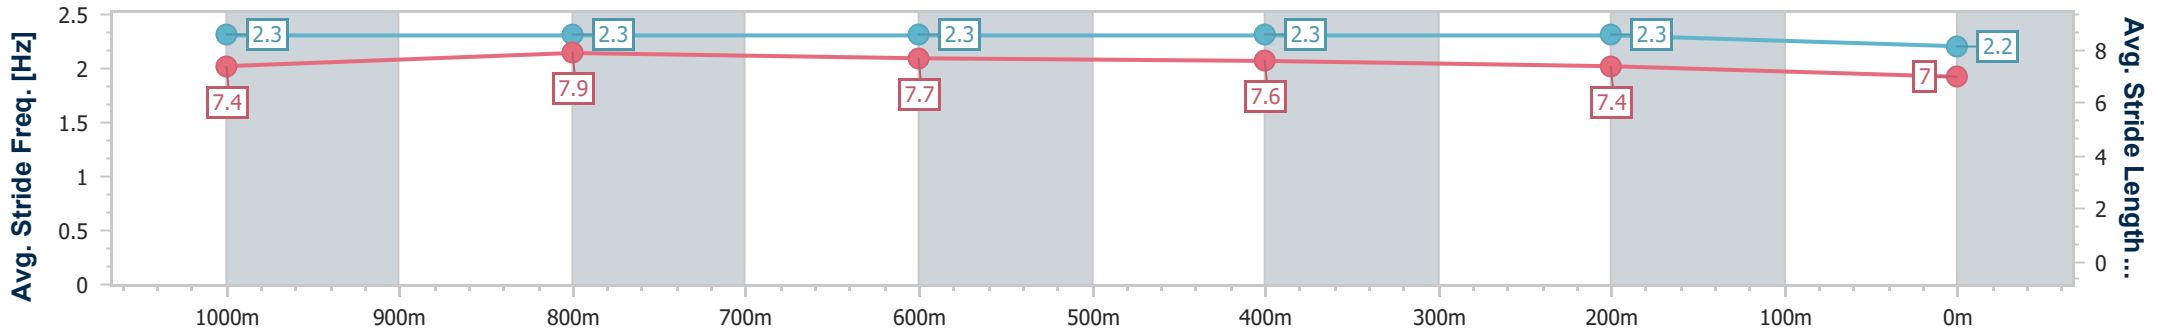

- [ ] Ranking at each section and finish
- .-.- No data available at this section
- NA No data available

Horse/Jockey Name	Ocean Emperor
Final Rank	7
Fastest Section Time (Section)	0:10.76 (1000m)
Top Speed [km/h] (Section)	66.1 (1000m)
Race State	Finished

Ladbrokes Cannon Park QLD Professional

Race 6: NORLIFT OPEN Handicap - 1250m

03 March 2024 - 15:14

Track Rating: Soft 5, Weather: Fine, Rail Position: +2m 1000m-350m; Cutaway Applies True Remainder

Section	Overall	1000m	800m	600m	400m	200m
Section Times	1:15.13 [7] (0:16.55)	0:58.58 [1] (0:10.76)	0:47.82 [2] (0:11.25)	0:36.57 [2] (0:11.57)	0:25.00 [2] (0:12.02)	0:12.98 [3] (0:12.98)
Average Speed [km/h]	53.2	64.7	64.0	61.7	60.3	55.5
Top Speed [km/h]	65.8	66.1	64.9	64.0	62.2	58.6
Avg. Dist. to Rail [m]	6.0	4.5	2.7	2.2	3.0	4.0
Avg. Stride Freq. [Hz]	2.3	2.3	2.3	2.3	2.3	2.2
Avg. Stride Length [m]	7.4	7.9	7.7	7.6	7.4	7.0

- [ ] Ranking at each section and finish
- .-.- No data available at this section
- NA No data available