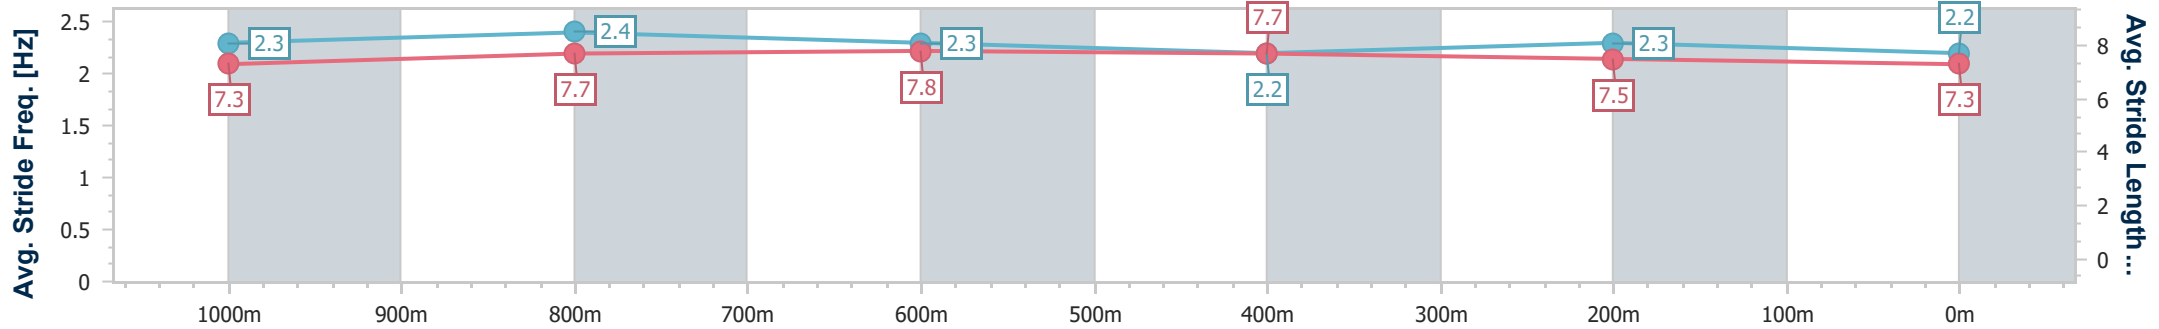

Ladbrokes Cannon Park QLD Professional

Race 6: NORLIFT OPEN Handicap - 1250m

03 March 2024 - 15:14

Track Rating: Soft 5, Weather: Fine, Rail Position: +2m 1000m-350m; Cutaway Applies True Remainder

Section	Overall	1000m	800m	600m	400m	200m
Section Times	1:14.70 [5] (0:16.83)	0:57.87 [5] (0:10.87)	0:47.00 [4] (0:11.19)	0:35.81 [4] (0:11.75)	0:24.06 [7] (0:11.76)	0:12.30 [6] (0:12.30)
Average Speed [km/h]	53.3	66.6	64.3	62.3	62.2	58.4
Top Speed [km/h]	66.4	67.3	66.4	63.5	63.1	61.3
Avg. Dist. to Rail [m]	2.3	1.9	2.1	2.3	6.4	7.3
Avg. Stride Freq. [Hz]	2.3	2.4	2.3	2.2	2.3	2.2
Avg. Stride Length [m]	7.3	7.7	7.8	7.7	7.5	7.3