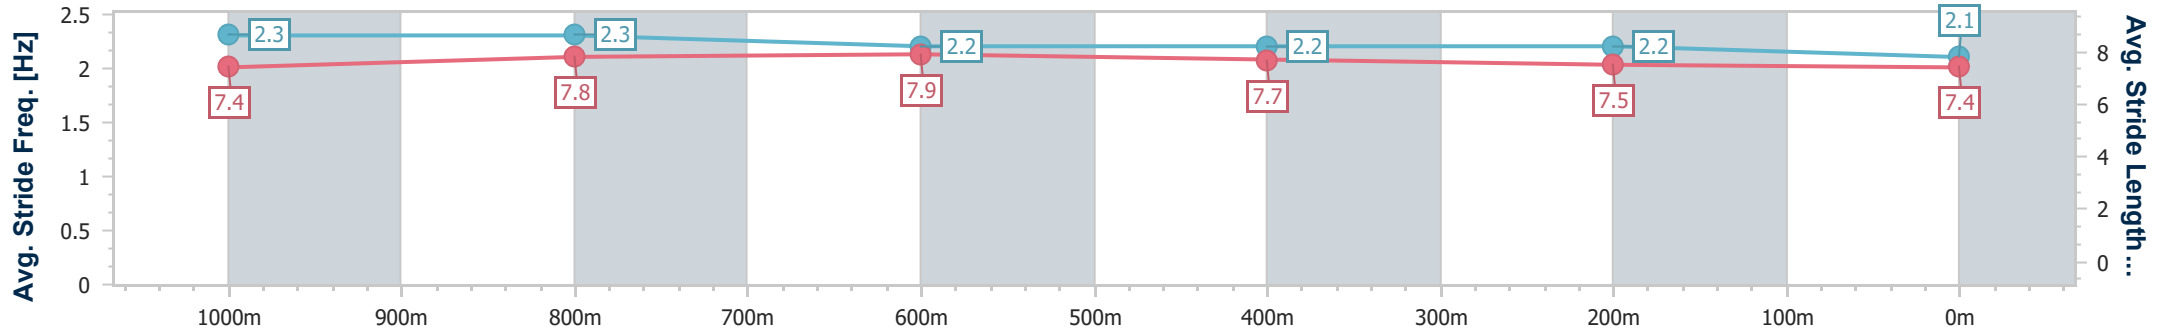

Ladbrokes Cannon Park QLD Professional

Race 6: NORLIFT OPEN Handicap - 1250m

03 March 2024 - 15:14

Track Rating: Soft 5, Weather: Fine, Rail Position: +2m 1000m-350m; Cutaway Applies True Remainder

Section	Overall	1000m	800m	600m	400m	200m
Section Times	1:15.00 [6] (0:16.59)	0:58.41 [2] (0:10.87)	0:47.54 [3] (0:11.27)	0:36.27 [3] (0:11.66)	0:24.61 [4] (0:12.00)	0:12.61 [5] (0:12.61)
Average Speed [km/h]	53.7	65.9	63.8	62.0	60.8	57.1
Top Speed [km/h]	68.5	67.6	65.3	64.0	62.8	59.5
Avg. Dist. to Rail [m]	3.4	1.5	0.9	1.3	4.0	4.4
Avg. Stride Freq. [Hz]	2.3	2.3	2.2	2.2	2.2	2.1
Avg. Stride Length [m]	7.4	7.8	7.9	7.7	7.5	7.4

- [ ] Ranking at each section and finish
- .-.- No data available at this section
- NA No data available

Horse/Jockey Name	Ocean Emperor
Final Rank	7
Fastest Section Time (Section)	0:10.76 (1000m)
Top Speed [km/h] (Section)	66.1 (1000m)
Race State	Finished