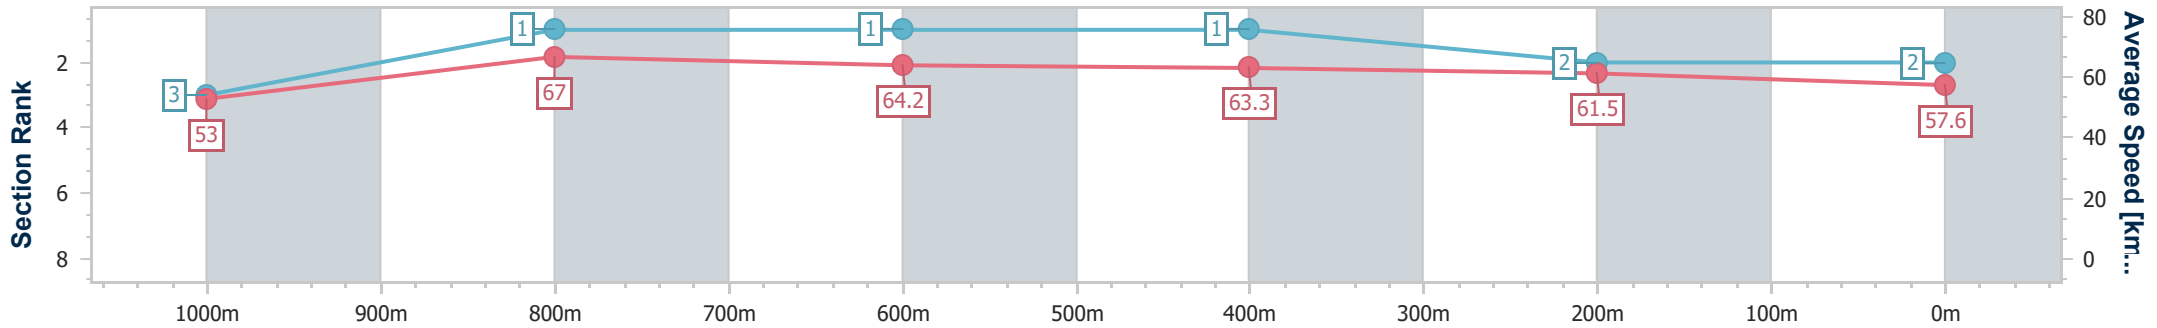

Ladbrokes Cannon Park QLD Professional

Race 6: NORLIFT OPEN Handicap - 1250m

03 March 2024 - 15:14

Track Rating: Soft 5, Weather: Fine, Rail Position: +2m 1000m-350m; Cutaway Applies True Remainder

Section	Overall	1000m	800m	600m	400m	200m
Section Times	1:14.50 [2] (0:16.74)	0:57.76 [3] (0:10.46)	0:47.30 [1] (0:11.26)	0:36.04 [1] (0:11.64)	0:24.40 [1] (0:11.91)	0:12.49 [2] (0:12.49)
Average Speed [km/h]	53.0	67.0	64.2	63.3	61.5	57.6
Top Speed [km/h]	68.2	68.5	65.1	64.0	62.8	60.2
Avg. Dist. to Rail [m]	4.0	3.6	1.0	3.2	5.7	4.0
Avg. Stride Freq. [Hz]	2.5	2.5	2.4	2.4	2.4	2.3
Avg. Stride Length [m]	6.7	7.3	7.1	7.2	7.0	6.9