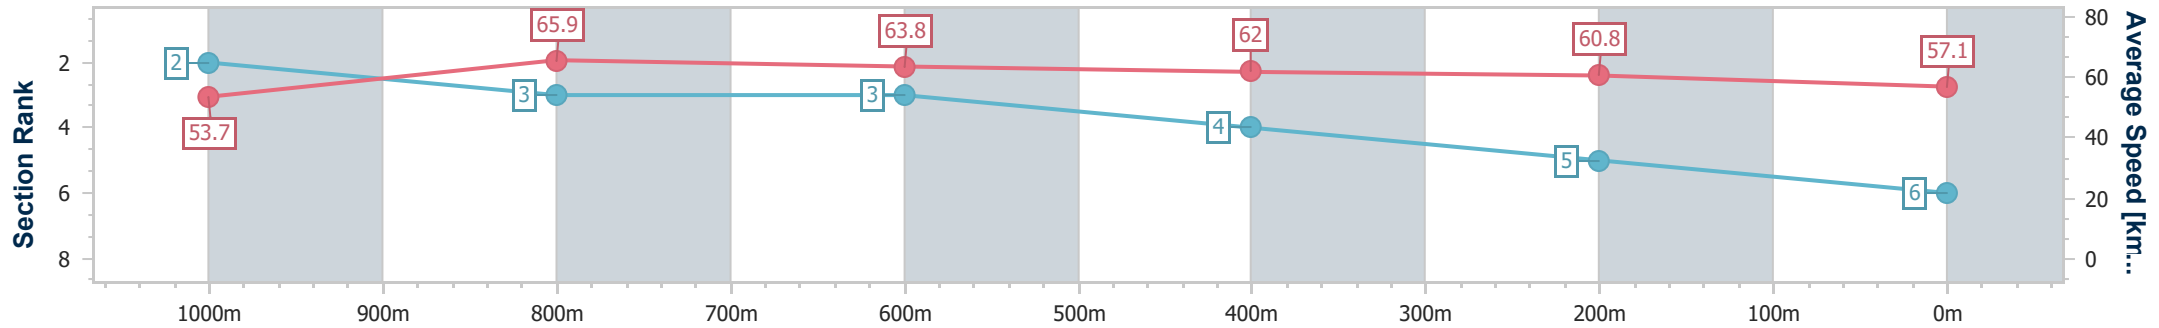

Ladbrokes Cannon Park QLD Professional

Race 6: NORLIFT OPEN Handicap - 1250m

03 March 2024 - 15:14

Track Rating: Soft 5, Weather: Fine, Rail Position: +2m 1000m-350m; Cutaway Applies True Remainder

Section	Overall	1000m	800m	600m	400m	200m
Section Times	1:15.00 [6] (0:16.59)	0:58.41 [2] (0:10.87)	0:47.54 [3] (0:11.27)	0:36.27 [3] (0:11.66)	0:24.61 [4] (0:12.00)	0:12.61 [5] (0:12.61)
Average Speed [km/h]	53.7	65.9	63.8	62.0	60.8	57.1
Top Speed [km/h]	68.5	67.6	65.3	64.0	62.8	59.5
Avg. Dist. to Rail [m]	3.4	1.5	0.9	1.3	4.0	4.4
Avg. Stride Freq. [Hz]	2.3	2.3	2.2	2.2	2.2	2.1
Avg. Stride Length [m]	7.4	7.8	7.9	7.7	7.5	7.4

- [ ] Ranking at each section and finish
- .-.- No data available at this section
- NA No data available

Horse/Jockey Name	Ocean Emperor
Final Rank	7
Fastest Section Time (Section)	0:10.76 (1000m)
Top Speed [km/h] (Section)	66.1 (1000m)
Race State	Finished