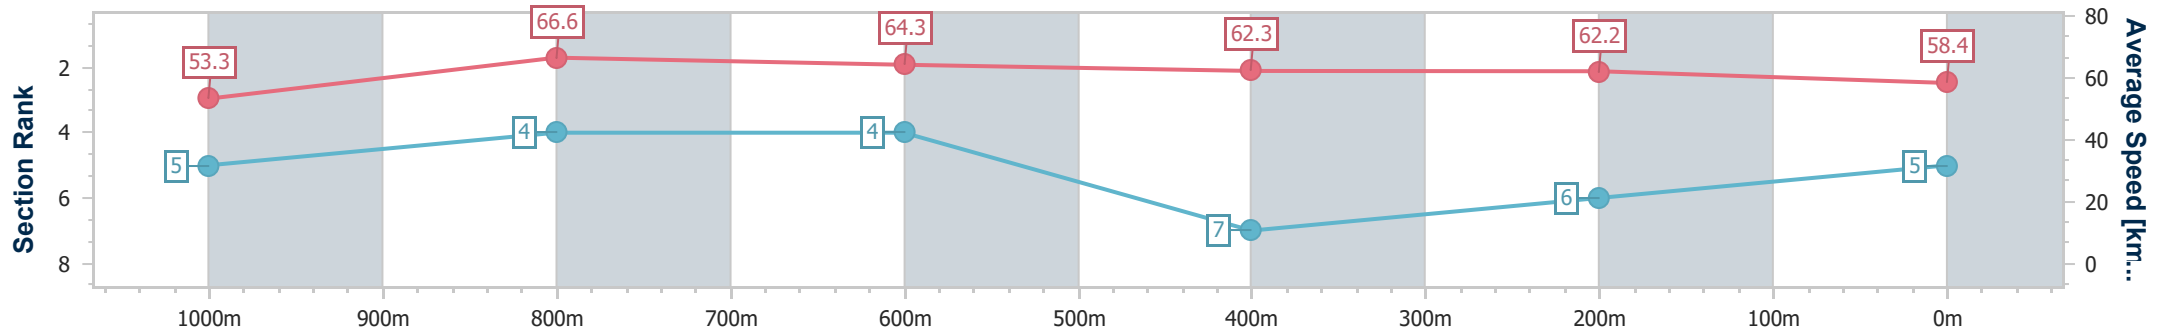

Ladbrokes Cannon Park QLD Professional

Race 6: NORLIFT OPEN Handicap - 1250m

03 March 2024 - 15:14

Track Rating: Soft 5, Weather: Fine, Rail Position: +2m 1000m-350m; Cutaway Applies True Remainder

Section	Overall	1000m	800m	600m	400m	200m
Section Times	1:14.70 [5] (0:16.83)	0:57.87 [5] (0:10.87)	0:47.00 [4] (0:11.19)	0:35.81 [4] (0:11.75)	0:24.06 [7] (0:11.76)	0:12.30 [6] (0:12.30)
Average Speed [km/h]	53.3	66.6	64.3	62.3	62.2	58.4
Top Speed [km/h]	66.4	67.3	66.4	63.5	63.1	61.3
Avg. Dist. to Rail [m]	2.3	1.9	2.1	2.3	6.4	7.3
Avg. Stride Freq. [Hz]	2.3	2.4	2.3	2.2	2.3	2.2
Avg. Stride Length [m]	7.3	7.7	7.8	7.7	7.5	7.3

- [ ] Ranking at each section and finish
- .-.- No data available at this section
- NA No data available

Horse/Jockey Name	Love On Sunday
Final Rank	6
Fastest Section Time (Section)	0:10.87 (1000m)
Top Speed [km/h] (Section)	68.5 (Overall)
Race State	Finished