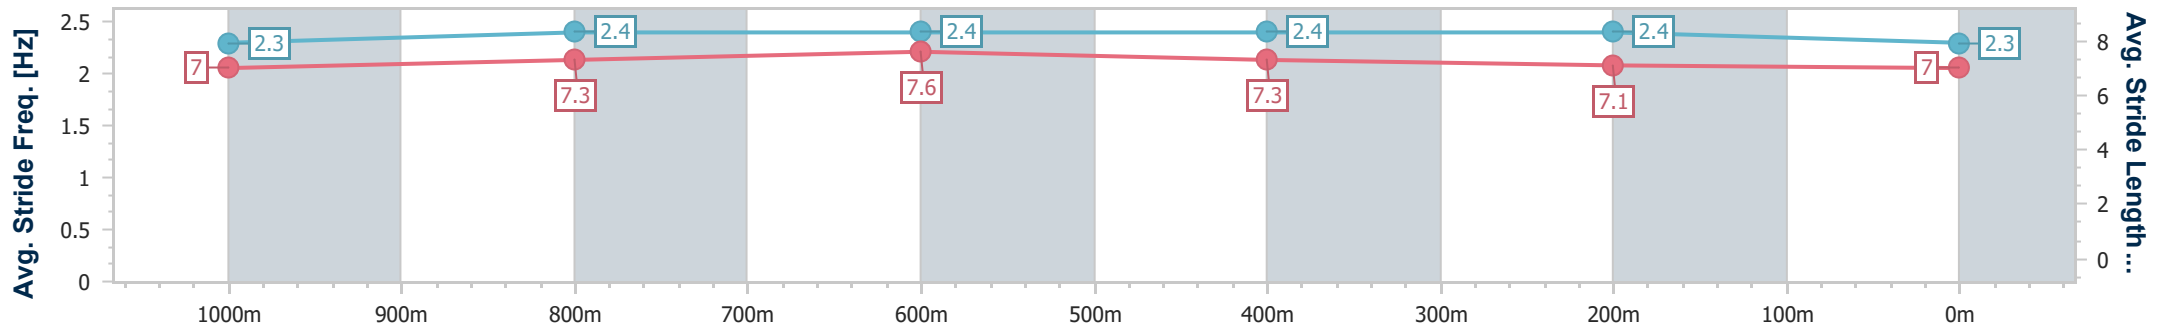

- [ ] Ranking at each section and finish
- .-.- No data available at this section
- NA No data available

Horse/Jockey Name	Inching Closer
Final Rank	2
Fastest Section Time (Section)	0:10.46 (1000m)
Top Speed [km/h] (Section)	68.5 (1000m)
Race State	Finished