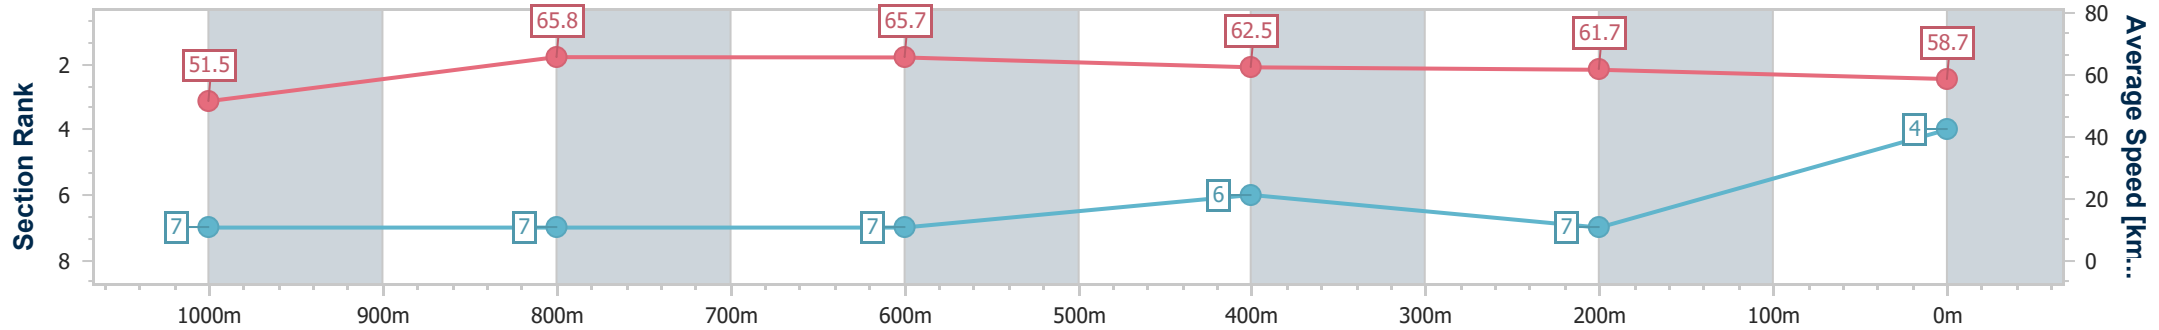

Ladbrokes Cannon Park QLD Professional

Race 6: NORLIFT OPEN Handicap - 1250m

03 March 2024 - 15:14

Track Rating: Soft 5, Weather: Fine, Rail Position: +2m 1000m-350m; Cutaway Applies True Remainder

Section	Overall	1000m	800m	600m	400m	200m
Section Times	1:14.69 [4] (0:17.34)	0:57.35 [7] (0:10.83)	0:46.52 [7] (0:11.01)	0:35.51 [7] (0:11.44)	0:24.07 [6] (0:11.78)	0:12.29 [7] (0:12.29)
Average Speed [km/h]	51.5	65.8	65.7	62.5	61.7	58.7
Top Speed [km/h]	66.4	67.0	67.0	64.4	62.7	60.1
Avg. Dist. to Rail [m]	3.6	1.1	1.7	1.6	2.0	0.9
Avg. Stride Freq. [Hz]	2.3	2.4	2.4	2.3	2.3	2.3
Avg. Stride Length [m]	6.9	7.6	7.5	7.5	7.5	7.2