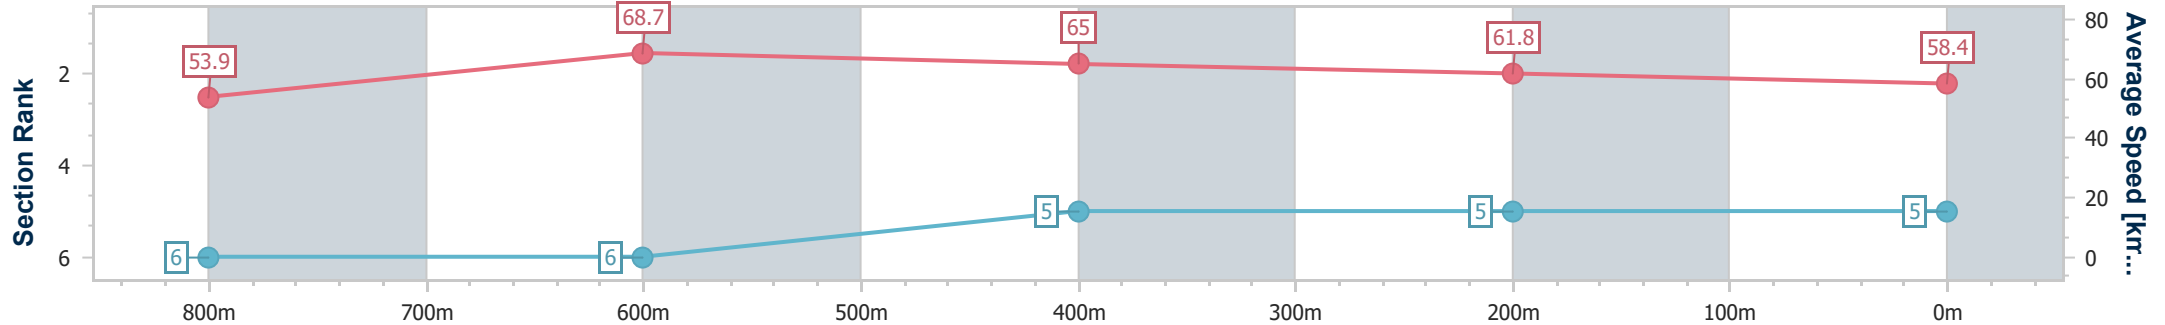

Ladbroke's Cannon Park QLD Professional
 Race 1: Gordons Pink Gin Garden Party On Sale Now Maiden Handicap - 950m

03 March 2024 - 12:11

Track Rating: Heavy 9, Weather: Fine, Rail Position: +2m

Section	Overall	800m	600m	400m	200m
Section Times	0:55.72 [4] (0:09.73)	0:45.99 [2] (0:10.59)	0:35.40 [2] (0:11.09)	0:24.31 [3] (0:11.84)	0:12.47 [3] (0:12.47)
Average Speed [km/h]	55.6	68.1	66.4	61.5	57.9
Top Speed [km/h]	66.9	67.8	68.5	62.8	60.0
Avg. Dist. to Rail [m]	1.8	2.1	3.8	5.7	8.0
Avg. Stride Freq. [Hz]	2.4	2.4	2.3	2.3	2.2
Avg. Stride Length [m]	6.5	7.6	7.9	7.6	7.4

- [] Ranking at each section and finish
- .-.- No data available at this section
- NA No data available

Horse/Jockey Name	Jaakuna
Final Rank	5
Fastest Section Time (Section)	0:10.07 (Overall)
Top Speed [km/h] (Section)	69.2 (800m)
Race State	Finished

Ladbrokes Cannon Park QLD Professional
Race 1: Gordons Pink Gin Garden Party On Sale Now Maiden Handicap - 950m

03 March 2024 - 12:11

Track Rating: Heavy 9, Weather: Fine, Rail Position: +2m

Section	Overall	800m	600m	400m	200m
Section Times	0:55.85 [5] (0:10.07)	0:45.78 [6] (0:10.45)	0:35.33 [6] (0:11.21)	0:24.12 [5] (0:11.81)	0:12.31 [5] (0:12.31)
Average Speed [km/h]	53.9	68.7	65.0	61.8	58.4
Top Speed [km/h]	67.6	69.2	68.4	62.1	61.2
Avg. Dist. to Rail [m]	3.8	2.1	2.0	4.1	3.9
Avg. Stride Freq. [Hz]	2.4	2.4	2.3	2.3	2.2
Avg. Stride Length [m]	6.2	7.8	7.8	7.4	7.3