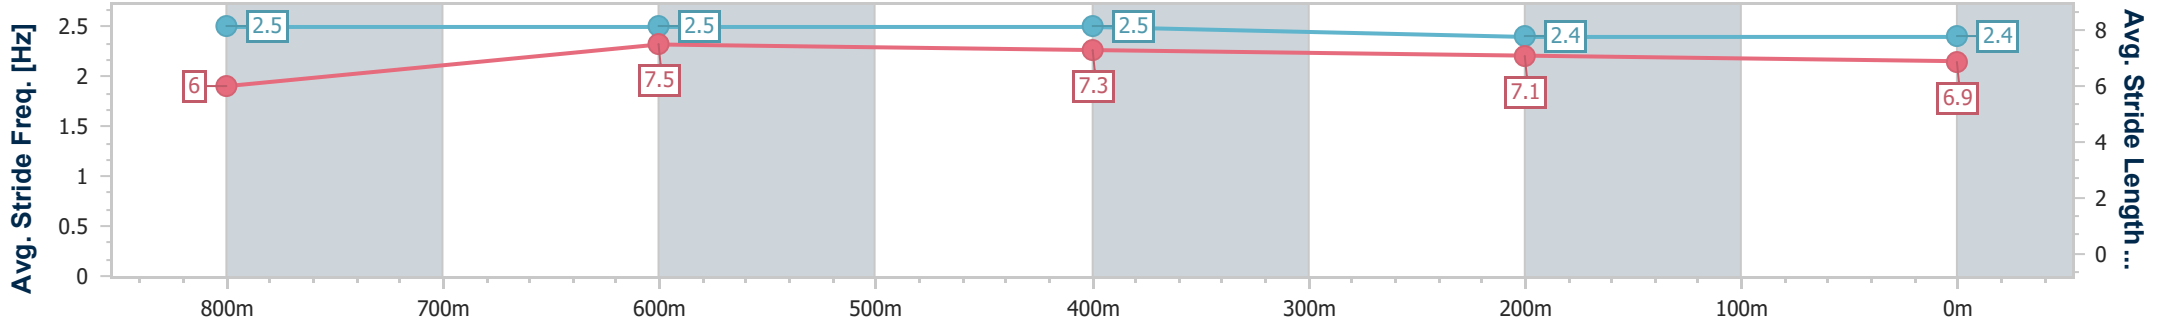

03 March 2024 - 12:11

Track Rating: Heavy 9, Weather: Fine, Rail Position: +2m

Section	Overall	800m	600m	400m	200m
Section Times	0:55.15 [1] (0:09.60)	0:45.55 [1] (0:10.55)	0:35.00 [1] (0:11.05)	0:23.95 [1] (0:11.47)	0:12.48 [1] (0:12.48)
Average Speed [km/h]	56.3	68.3	65.7	63.6	57.5
Top Speed [km/h]	69.2	69.2	66.9	65.5	60.3
Avg. Dist. to Rail [m]	1.8	0.4	1.4	5.2	6.8
Avg. Stride Freq. [Hz]	2.6	2.6	2.6	2.5	2.4
Avg. Stride Length [m]	6.2	7.2	7.2	7.0	6.7

- [] Ranking at each section and finish
- .-.- No data available at this section
- NA No data available

Horse/Jockey Name	Atomic Theory
Final Rank	2
Fastest Section Time (Section)	0:09.90 (Overall)
Top Speed [km/h] (Section)	70.7 (800m)
Race State	Finished

Ladbrokes Cannon Park QLD Professional
Race 1: Gordons Pink Gin Garden Party On Sale Now Maiden Handicap - 950m

03 March 2024 - 12:11

Track Rating: Heavy 9, Weather: Fine, Rail Position: +2m

Section	Overall	800m	600m	400m	200m
Section Times	0:55.20 [2] (0:09.90)	0:45.30 [4] (0:10.54)	0:34.76 [4] (0:10.85)	0:23.91 [2] (0:11.68)	0:12.23 [2] (0:12.23)
Average Speed [km/h]	54.3	68.5	66.1	61.9	58.9
Top Speed [km/h]	69.7	70.7	68.3	63.1	61.7
Avg. Dist. to Rail [m]	2.4	0.7	1.3	4.7	7.3
Avg. Stride Freq. [Hz]	2.5	2.5	2.5	2.4	2.4
Avg. Stride Length [m]	6.0	7.5	7.3	7.1	6.9