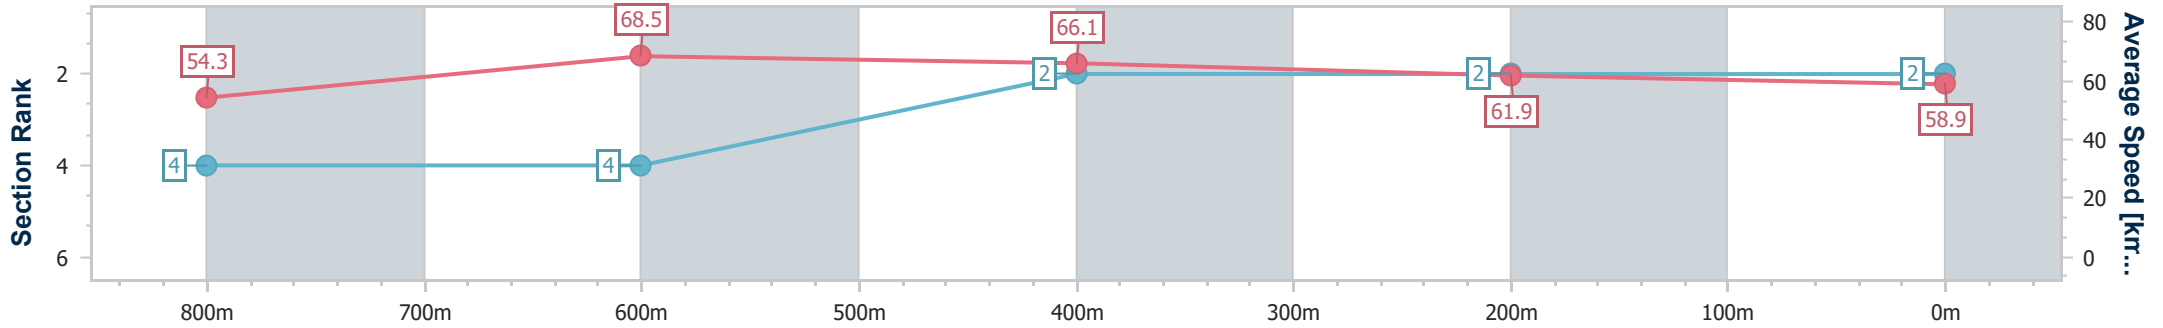

Horse/Jockey Name	Atomic Theory
Final Rank	2
Fastest Section Time (Section)	0:09.90 (Overall)
Top Speed [km/h] (Section)	70.7 (800m)
Race State	Finished

Ladbrokes Cannon Park QLD Professional
Race 1: Gordons Pink Gin Garden Party On Sale Now Maiden Handicap - 950m

03 March 2024 - 12:11

Track Rating: Heavy 9, Weather: Fine, Rail Position: +2m

Section	Overall	800m	600m	400m	200m
Section Times	0:55.20 [2] (0:09.90)	0:45.30 [4] (0:10.54)	0:34.76 [4] (0:10.85)	0:23.91 [2] (0:11.68)	0:12.23 [2] (0:12.23)
Average Speed [km/h]	54.3	68.5	66.1	61.9	58.9
Top Speed [km/h]	69.7	70.7	68.3	63.1	61.7
Avg. Dist. to Rail [m]	2.4	0.7	1.3	4.7	7.3
Avg. Stride Freq. [Hz]	2.5	2.5	2.5	2.4	2.4
Avg. Stride Length [m]	6.0	7.5	7.3	7.1	6.9

- [ ] Ranking at each section and finish
- -.-.- No data available at this section
- NA No data available