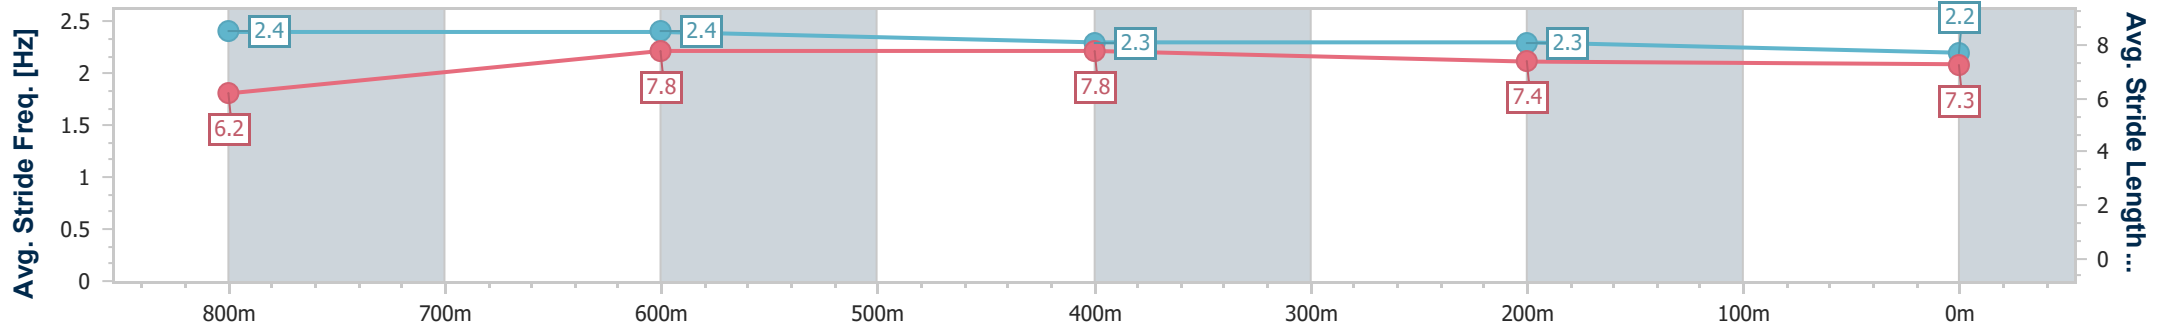

Ladbroke's Cannon Park QLD Professional
 Race 1: Gordons Pink Gin Garden Party On Sale Now Maiden Handicap - 950m

03 March 2024 - 12:11

Track Rating: Heavy 9, Weather: Fine, Rail Position: +2m

Section	Overall	800m	600m	400m	200m
Section Times	0:55.72 [4] (0:09.73)	0:45.99 [2] (0:10.59)	0:35.40 [2] (0:11.09)	0:24.31 [3] (0:11.84)	0:12.47 [3] (0:12.47)
Average Speed [km/h]	55.6	68.1	66.4	61.5	57.9
Top Speed [km/h]	66.9	67.8	68.5	62.8	60.0
Avg. Dist. to Rail [m]	1.8	2.1	3.8	5.7	8.0
Avg. Stride Freq. [Hz]	2.4	2.4	2.3	2.3	2.2
Avg. Stride Length [m]	6.5	7.6	7.9	7.6	7.4

- [] Ranking at each section and finish
- .-.- No data available at this section
- NA No data available

Horse/Jockey Name	Jaakuna
Final Rank	5
Fastest Section Time (Section)	0:10.07 (Overall)
Top Speed [km/h] (Section)	69.2 (800m)
Race State	Finished

Ladbrokes Cannon Park QLD Professional
Race 1: Gordons Pink Gin Garden Party On Sale Now Maiden Handicap - 950m

03 March 2024 - 12:11

Track Rating: Heavy 9, Weather: Fine, Rail Position: +2m

Section	Overall	800m	600m	400m	200m
Section Times	0:55.85 [5] (0:10.07)	0:45.78 [6] (0:10.45)	0:35.33 [6] (0:11.21)	0:24.12 [5] (0:11.81)	0:12.31 [5] (0:12.31)
Average Speed [km/h]	53.9	68.7	65.0	61.8	58.4
Top Speed [km/h]	67.6	69.2	68.4	62.1	61.2
Avg. Dist. to Rail [m]	3.8	2.1	2.0	4.1	3.9
Avg. Stride Freq. [Hz]	2.4	2.4	2.3	2.3	2.2
Avg. Stride Length [m]	6.2	7.8	7.8	7.4	7.3