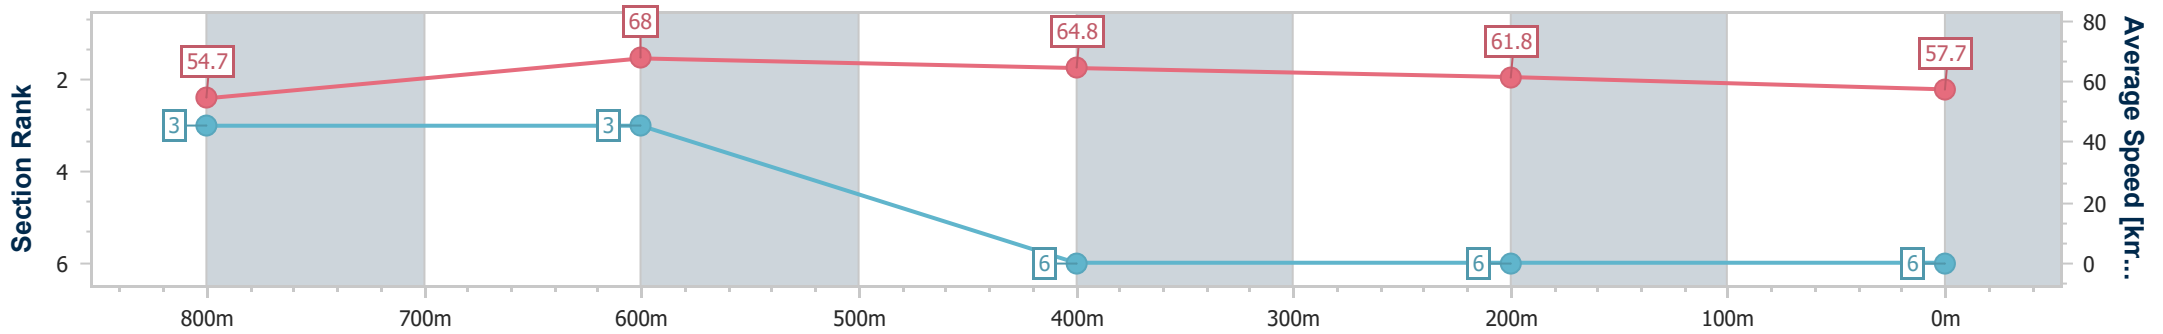

Ladbrokes Cannon Park QLD Professional
Race 1: Gordons Pink Gin Garden Party On Sale Now Maiden Handicap - 950m

03 March 2024 - 12:11

Track Rating: Heavy 9, Weather: Fine, Rail Position: +2m

Section	Overall	800m	600m	400m	200m
Section Times	0:55.85 [5] (0:10.07)	0:45.78 [6] (0:10.45)	0:35.33 [6] (0:11.21)	0:24.12 [5] (0:11.81)	0:12.31 [5] (0:12.31)
Average Speed [km/h]	53.9	68.7	65.0	61.8	58.4
Top Speed [km/h]	67.6	69.2	68.4	62.1	61.2
Avg. Dist. to Rail [m]	3.8	2.1	2.0	4.1	3.9
Avg. Stride Freq. [Hz]	2.4	2.4	2.3	2.3	2.2
Avg. Stride Length [m]	6.2	7.8	7.8	7.4	7.3

- [] Ranking at each section and finish
- .-.- No data available at this section
- NA No data available

Horse/Jockey Name	Steel Grit
Final Rank	6
Fastest Section Time (Section)	0:09.85 (Overall)
Top Speed [km/h] (Section)	68.9 (800m)
Race State	Finished

Ladbrokes Cannon Park QLD Professional
Race 1: Gordons Pink Gin Garden Party On Sale Now Maiden Handicap - 950m

03 March 2024 - 12:11

Track Rating: Heavy 9, Weather: Fine, Rail Position: +2m

Section	Overall	800m	600m	400m	200m
Section Times	0:56.23 [6] (0:09.85)	0:46.38 [3] (0:10.58)	0:35.80 [3] (0:11.45)	0:24.35 [6] (0:11.88)	0:12.47 [6] (0:12.47)
Average Speed [km/h]	54.7	68.0	64.8	61.8	57.7
Top Speed [km/h]	68.0	68.9	67.6	63.8	59.8
Avg. Dist. to Rail [m]	3.2	3.4	4.5	7.2	7.7
Avg. Stride Freq. [Hz]	2.6	2.7	2.6	2.5	2.4
Avg. Stride Length [m]	5.9	7.0	7.0	6.8	6.6

- [] Ranking at each section and finish
- .-.- No data available at this section
- NA No data available