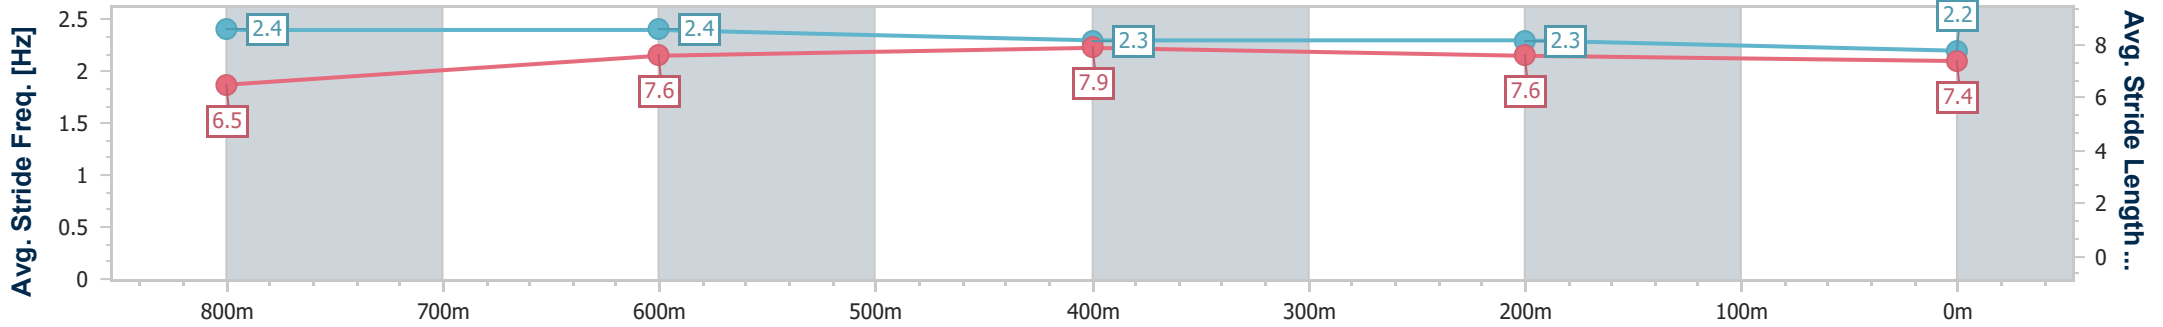

- [] Ranking at each section and finish
- .-.- No data available at this section
- NA No data available

Horse/Jockey Name	Wait'n'see
Final Rank	4
Fastest Section Time (Section)	0:09.73 (Overall)
Top Speed [km/h] (Section)	68.5 (600m)
Race State	Finished

Ladbroke's Cannon Park QLD Professional
 Race 1: Gordons Pink Gin Garden Party On Sale Now Maiden Handicap - 950m

03 March 2024 - 12:11

Track Rating: Heavy 9, Weather: Fine, Rail Position: +2m

Section	Overall	800m	600m	400m	200m
Section Times	0:55.72 [4] (0:09.73)	0:45.99 [2] (0:10.59)	0:35.40 [2] (0:11.09)	0:24.31 [3] (0:11.84)	0:12.47 [3] (0:12.47)
Average Speed [km/h]	55.6	68.1	66.4	61.5	57.9
Top Speed [km/h]	66.9	67.8	68.5	62.8	60.0
Avg. Dist. to Rail [m]	1.8	2.1	3.8	5.7	8.0
Avg. Stride Freq. [Hz]	2.4	2.4	2.3	2.3	2.2
Avg. Stride Length [m]	6.5	7.6	7.9	7.6	7.4