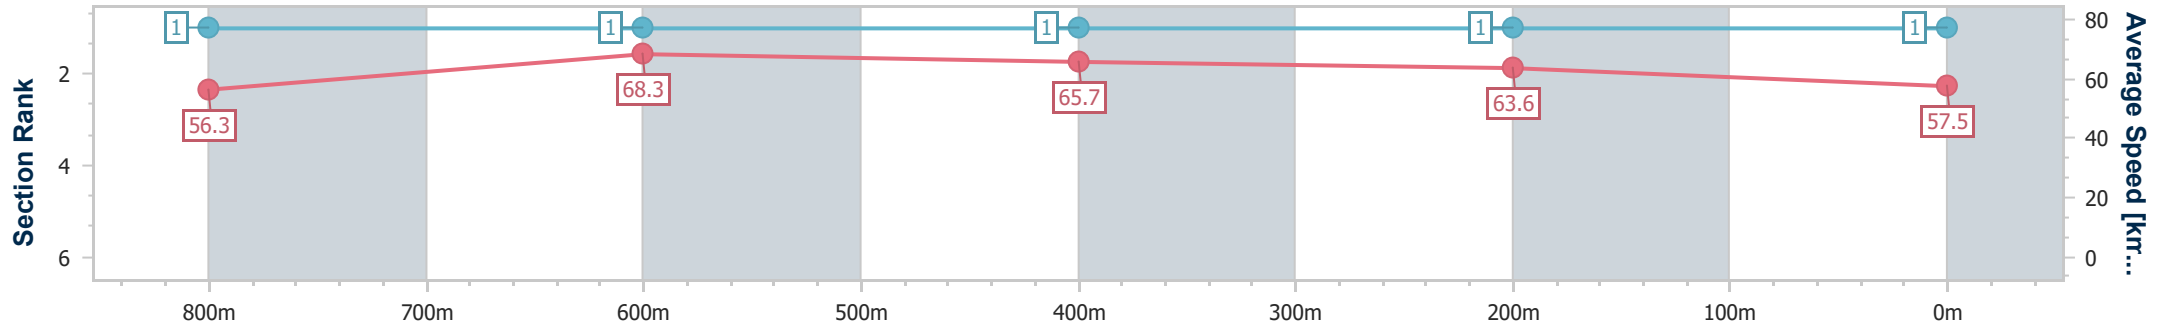

03 March 2024 - 12:11

Track Rating: Heavy 9, Weather: Fine, Rail Position: +2m

Section	Overall	800m	600m	400m	200m
Section Times	0:55.15 [1] (0:09.60)	0:45.55 [1] (0:10.55)	0:35.00 [1] (0:11.05)	0:23.95 [1] (0:11.47)	0:12.48 [1] (0:12.48)
Average Speed [km/h]	56.3	68.3	65.7	63.6	57.5
Top Speed [km/h]	69.2	69.2	66.9	65.5	60.3
Avg. Dist. to Rail [m]	1.8	0.4	1.4	5.2	6.8
Avg. Stride Freq. [Hz]	2.6	2.6	2.6	2.5	2.4
Avg. Stride Length [m]	6.2	7.2	7.2	7.0	6.7