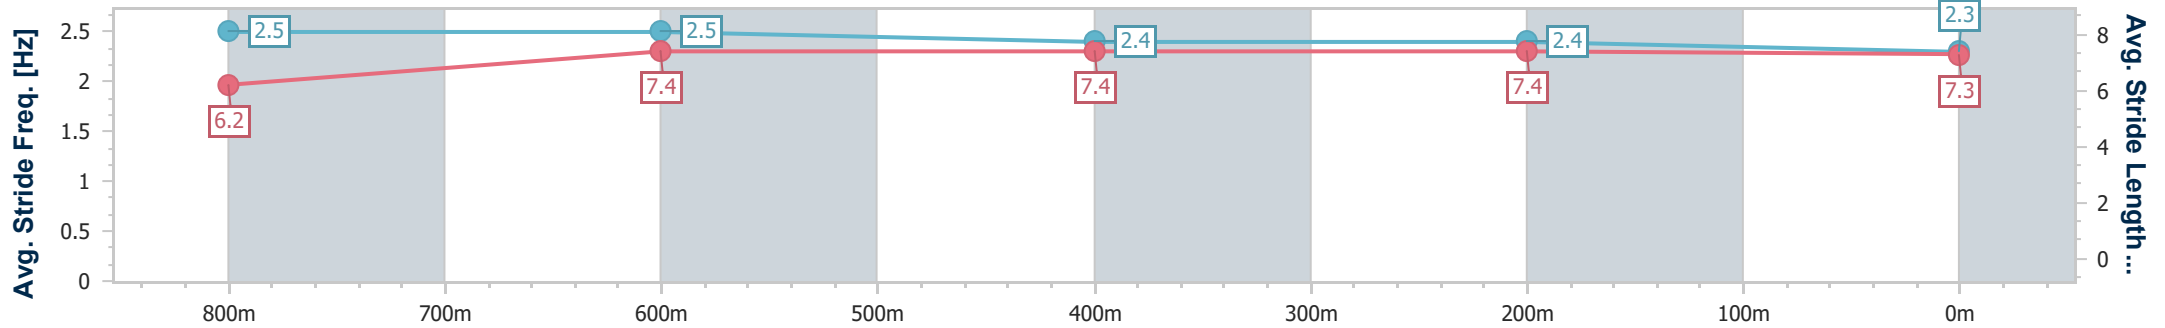

- [] Ranking at each section and finish
- .-.- No data available at this section
- NA No data available

Horse/Jockey Name	Power Show
Final Rank	3
Fastest Section Time (Section)	0:10.02 (Overall)
Top Speed [km/h] (Section)	69.6 (800m)
Race State	Finished

Ladbrokes Cannon Park QLD Professional
Race 1: Gordons Pink Gin Garden Party On Sale Now Maiden Handicap - 950m

03 March 2024 - 12:11

Track Rating: Heavy 9, Weather: Fine, Rail Position: +2m

Section	Overall	800m	600m	400m	200m
Section Times	0:55.26 [3] (0:10.02)	0:45.24 [5] (0:10.48)	0:34.76 [5] (0:11.21)	0:23.55 [4] (0:11.67)	0:11.88 [4] (0:11.88)
Average Speed [km/h]	54.1	68.6	65.4	62.7	60.7
Top Speed [km/h]	69.3	69.6	68.0	63.7	62.6
Avg. Dist. to Rail [m]	0.6	0.9	2.5	7.9	10.4
Avg. Stride Freq. [Hz]	2.5	2.5	2.4	2.4	2.3
Avg. Stride Length [m]	6.2	7.4	7.4	7.4	7.3