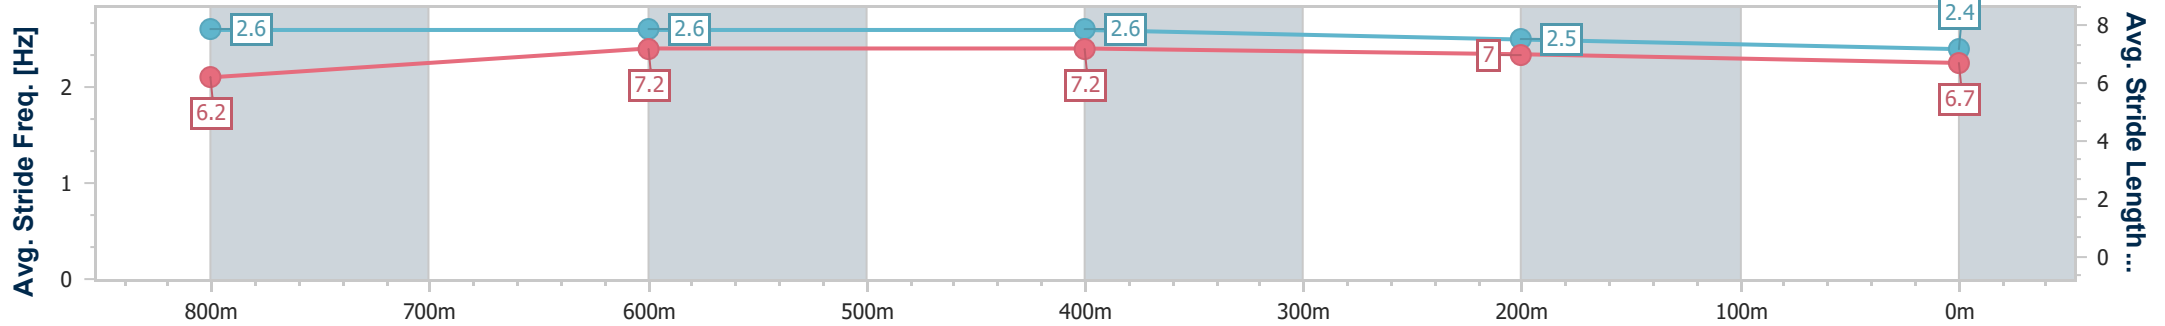

Horse/Jockey Name	Assymetry
Final Rank	1
Fastest Section Time (Section)	0:09.60 (Overall)
Top Speed [km/h] (Section)	69.2 (800m)
Race State	Finished

Ladbrokes Cannon Park QLD Professional
Race 1: Gordons Pink Gin Garden Party On Sale Now Maiden Handicap - 950m

03 March 2024 - 12:11

Track Rating: Heavy 9, Weather: Fine, Rail Position: +2m

Section	Overall	800m	600m	400m	200m
Section Times	0:55.15 [1] (0:09.60)	0:45.55 [1] (0:10.55)	0:35.00 [1] (0:11.05)	0:23.95 [1] (0:11.47)	0:12.48 [1] (0:12.48)
Average Speed [km/h]	56.3	68.3	65.7	63.6	57.5
Top Speed [km/h]	69.2	69.2	66.9	65.5	60.3
Avg. Dist. to Rail [m]	1.8	0.4	1.4	5.2	6.8
Avg. Stride Freq. [Hz]	2.6	2.6	2.6	2.5	2.4
Avg. Stride Length [m]	6.2	7.2	7.2	7.0	6.7