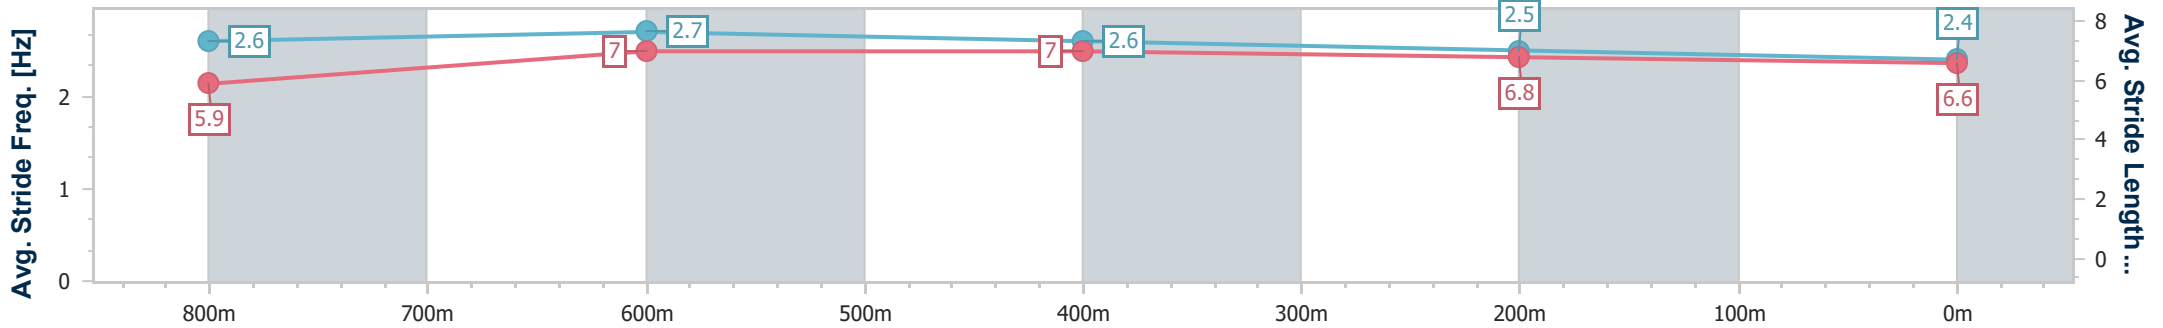

Ladbrokes Cannon Park QLD Professional
Race 1: Gordons Pink Gin Garden Party On Sale Now Maiden Handicap - 950m

03 March 2024 - 12:11

Track Rating: Heavy 9, Weather: Fine, Rail Position: +2m

Section	Overall	800m	600m	400m	200m
Section Times	0:55.85 [5] (0:10.07)	0:45.78 [6] (0:10.45)	0:35.33 [6] (0:11.21)	0:24.12 [5] (0:11.81)	0:12.31 [5] (0:12.31)
Average Speed [km/h]	53.9	68.7	65.0	61.8	58.4
Top Speed [km/h]	67.6	69.2	68.4	62.1	61.2
Avg. Dist. to Rail [m]	3.8	2.1	2.0	4.1	3.9
Avg. Stride Freq. [Hz]	2.4	2.4	2.3	2.3	2.2
Avg. Stride Length [m]	6.2	7.8	7.8	7.4	7.3

- [] Ranking at each section and finish
- .-.- No data available at this section
- NA No data available

Horse/Jockey Name	Steel Grit
Final Rank	6
Fastest Section Time (Section)	0:09.85 (Overall)
Top Speed [km/h] (Section)	68.9 (800m)
Race State	Finished

Ladbrokes Cannon Park QLD Professional
Race 1: Gordons Pink Gin Garden Party On Sale Now Maiden Handicap - 950m

03 March 2024 - 12:11

Track Rating: Heavy 9, Weather: Fine, Rail Position: +2m

Section	Overall	800m	600m	400m	200m
Section Times	0:56.23 [6] (0:09.85)	0:46.38 [3] (0:10.58)	0:35.80 [3] (0:11.45)	0:24.35 [6] (0:11.88)	0:12.47 [6] (0:12.47)
Average Speed [km/h]	54.7	68.0	64.8	61.8	57.7
Top Speed [km/h]	68.0	68.9	67.6	63.8	59.8
Avg. Dist. to Rail [m]	3.2	3.4	4.5	7.2	7.7
Avg. Stride Freq. [Hz]	2.6	2.7	2.6	2.5	2.4
Avg. Stride Length [m]	5.9	7.0	7.0	6.8	6.6

- [] Ranking at each section and finish
- .-.- No data available at this section
- NA No data available