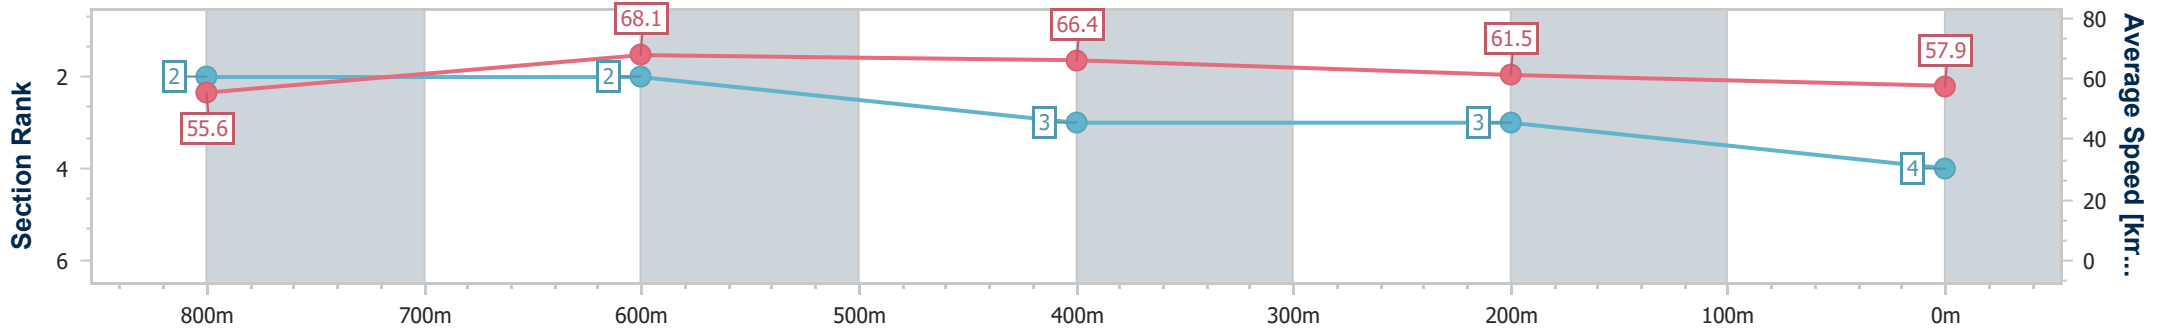

- [] Ranking at each section and finish
- .-.- No data available at this section
- NA No data available

Horse/Jockey Name	Wait'n'see
Final Rank	4
Fastest Section Time (Section)	0:09.73 (Overall)
Top Speed [km/h] (Section)	68.5 (600m)
Race State	Finished

Ladbroke's Cannon Park QLD Professional
 Race 1: Gordons Pink Gin Garden Party On Sale Now Maiden Handicap - 950m

03 March 2024 - 12:11

Track Rating: Heavy 9, Weather: Fine, Rail Position: +2m

Section	Overall	800m	600m	400m	200m
Section Times	0:55.72 [4] (0:09.73)	0:45.99 [2] (0:10.59)	0:35.40 [2] (0:11.09)	0:24.31 [3] (0:11.84)	0:12.47 [3] (0:12.47)
Average Speed [km/h]	55.6	68.1	66.4	61.5	57.9
Top Speed [km/h]	66.9	67.8	68.5	62.8	60.0
Avg. Dist. to Rail [m]	1.8	2.1	3.8	5.7	8.0
Avg. Stride Freq. [Hz]	2.4	2.4	2.3	2.3	2.2
Avg. Stride Length [m]	6.5	7.6	7.9	7.6	7.4