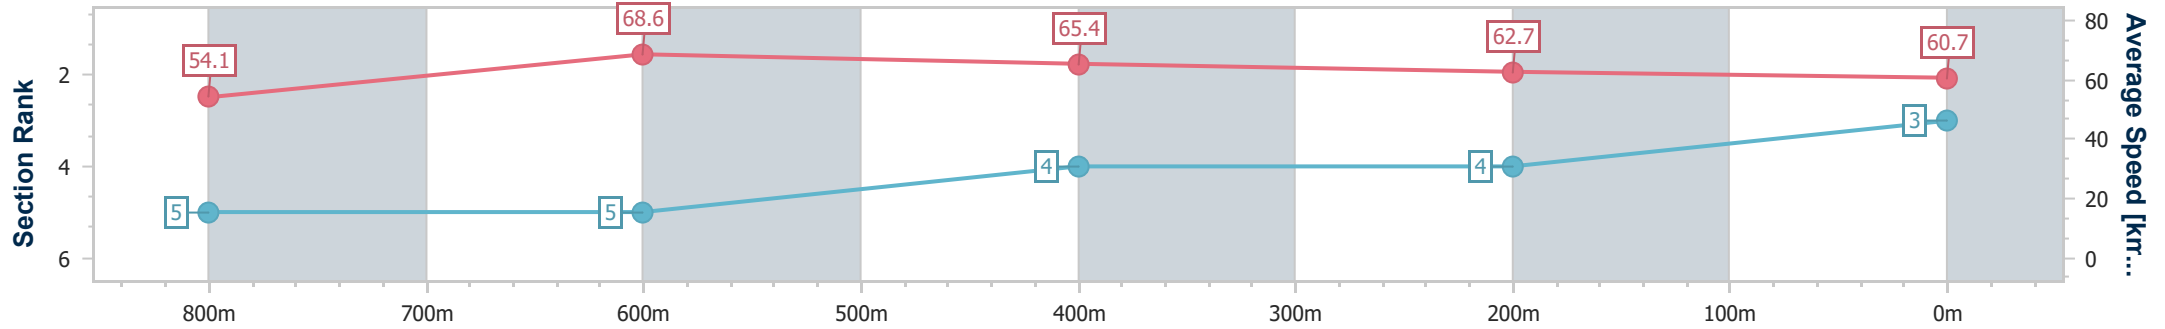

Horse/Jockey Name	Power Show
Final Rank	3
Fastest Section Time (Section)	0:10.02 (Overall)
Top Speed [km/h] (Section)	69.6 (800m)
Race State	Finished

Ladbrokes Cannon Park QLD Professional
Race 1: Gordons Pink Gin Garden Party On Sale Now Maiden Handicap - 950m

03 March 2024 - 12:11

Track Rating: Heavy 9, Weather: Fine, Rail Position: +2m

Section	Overall	800m	600m	400m	200m
Section Times	0:55.26 [3] (0:10.02)	0:45.24 [5] (0:10.48)	0:34.76 [5] (0:11.21)	0:23.55 [4] (0:11.67)	0:11.88 [4] (0:11.88)
Average Speed [km/h]	54.1	68.6	65.4	62.7	60.7
Top Speed [km/h]	69.3	69.6	68.0	63.7	62.6
Avg. Dist. to Rail [m]	0.6	0.9	2.5	7.9	10.4
Avg. Stride Freq. [Hz]	2.5	2.5	2.4	2.4	2.3
Avg. Stride Length [m]	6.2	7.4	7.4	7.4	7.3

- [ ] Ranking at each section and finish
- -.-.- No data available at this section
- NA No data available