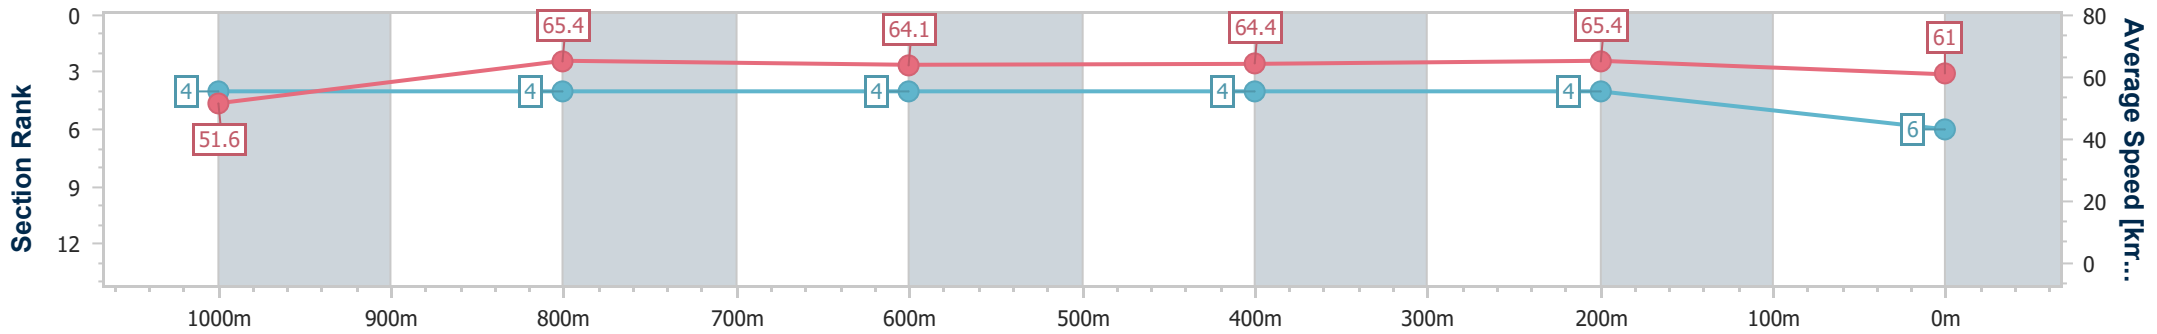

### Eagle Farm QLD Professional

Race 8: LADBROKES ODDS SURGE Class 6 Plate - 1200m

02 March 2024 - 16:28

Track Rating: Good 4, Weather: Fine, Rail Position: +7m Entire

BRISBANE RACING CLUB

Section	Overall	1000m	800m	600m	400m	200m
Section Times	1:10.65 [6] (0:14.03)	0:56.62 [4] (0:11.10)	0:45.52 [4] (0:11.41)	0:34.11 [4] (0:11.28)	0:22.83 [4] (0:11.00)	0:11.83 [4] (0:11.83)
Average Speed [km/h]	51.6	65.4	64.1	64.4	65.4	61.0
Top Speed [km/h]	64.1	66.4	65.3	66.2	66.6	64.2
Avg. Dist. to Rail [m]	2.8	2.6	2.5	2.5	5.3	5.4
Avg. Stride Freq. [Hz]	2.2	2.3	2.3	2.3	2.4	2.3
Avg. Stride Length [m]	6.5	7.9	7.8	7.9	7.6	7.4