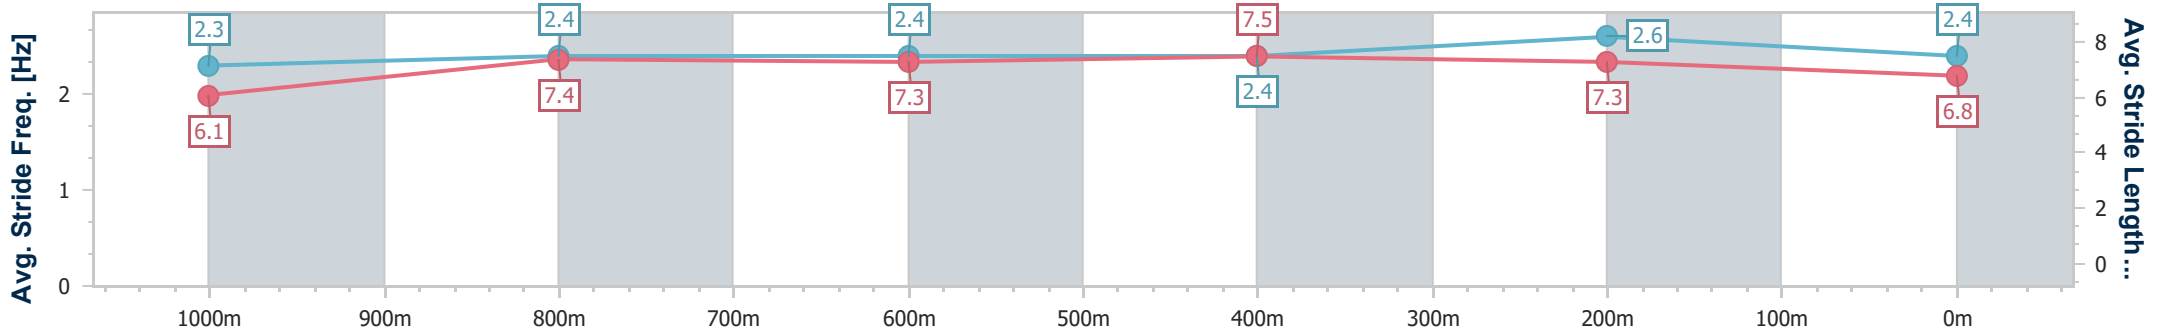

### Eagle Farm QLD Professional

Race 8: LADBROKES ODDS SURGE Class 6 Plate - 1200m

02 March 2024 - 16:28

Track Rating: Good 4, Weather: Fine, Rail Position: +7m Entire

BRISBANE RACING CLUB

Section	Overall	1000m	800m	600m	400m	200m
Section Times	1:10.89 [7] (0:14.22)	0:56.67 [8] (0:11.07)	0:45.60 [6] (0:11.63)	0:33.97 [8] (0:11.22)	0:22.75 [8] (0:10.71)	0:12.04 [5] (0:12.04)
Average Speed [km/h]	50.8	65.6	63.0	65.1	67.1	59.9
Top Speed [km/h]	64.2	67.5	66.7	68.7	69.5	64.5
Avg. Dist. to Rail [m]	2.9	1.8	3.3	3.1	7.4	7.4
Avg. Stride Freq. [Hz]	2.3	2.4	2.4	2.4	2.6	2.4
Avg. Stride Length [m]	6.1	7.4	7.3	7.5	7.3	6.8