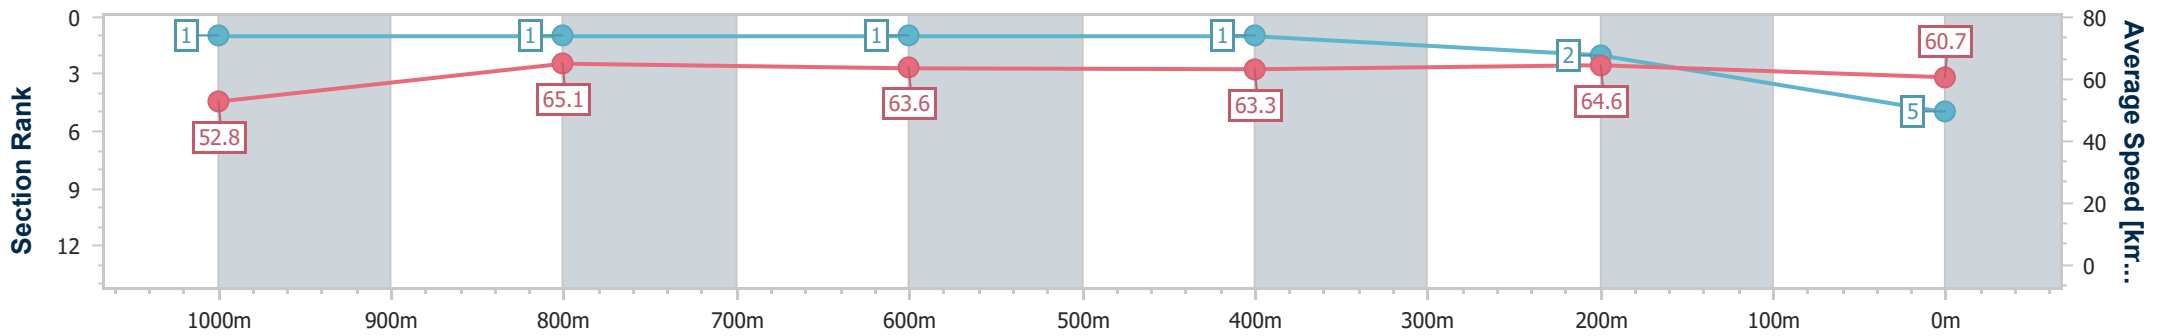

### Eagle Farm QLD Professional

Race 8: LADBROKES ODDS SURGE Class 6 Plate - 1200m

02 March 2024 - 16:28

Track Rating: Good 4, Weather: Fine, Rail Position: +7m Entire

BRISBANE RACING CLUB

Section	Overall	1000m	800m	600m	400m	200m
Section Times	1:10.60 [5] (0:13.63)	0:56.97 [1] (0:11.18)	0:45.79 [1] (0:11.39)	0:34.40 [1] (0:11.38)	0:23.02 [1] (0:11.15)	0:11.87 [2] (0:11.87)
Average Speed [km/h]	52.8	65.1	63.6	63.3	64.6	60.7
Top Speed [km/h]	66.4	66.8	64.6	64.7	65.2	63.9
Avg. Dist. to Rail [m]	3.8	2.0	0.8	1.0	4.4	3.5
Avg. Stride Freq. [Hz]	2.3	2.4	2.3	2.4	2.4	2.3
Avg. Stride Length [m]	6.3	7.5	7.6	7.5	7.4	7.3

- [ ] Ranking at each section and finish
- .-.- No data available at this section
- NA No data available

Horse/Jockey Name	Millane
Final Rank	6
Fastest Section Time (Section)	0:11.00 (400m)
Top Speed [km/h] (Section)	66.6 (400m)
Race State	Finished