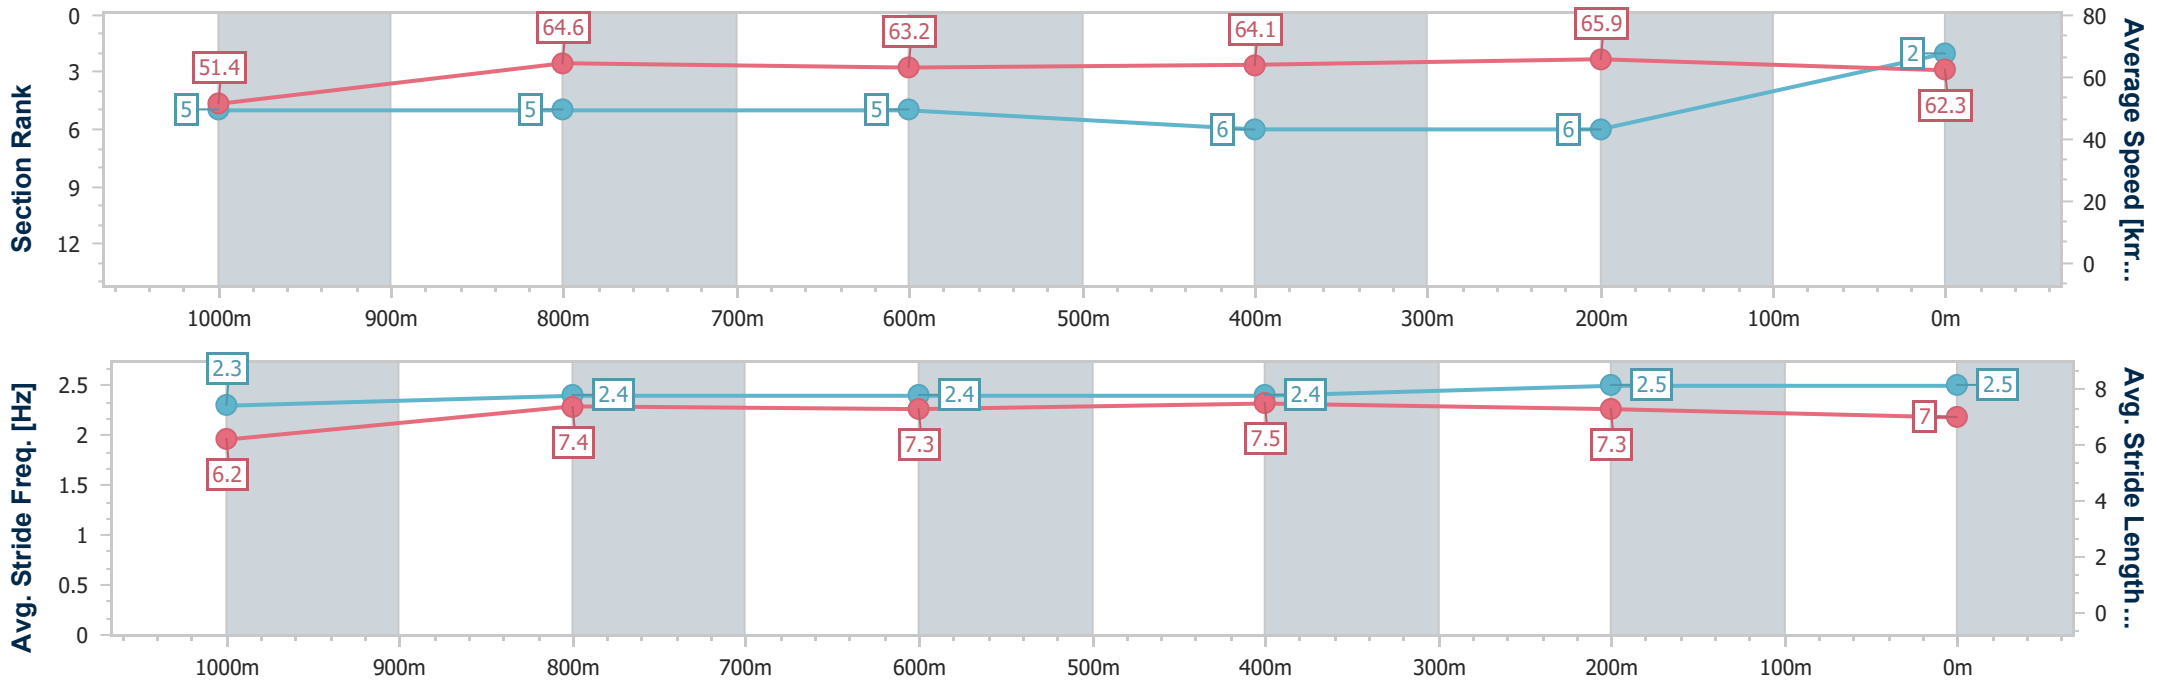

### Eagle Farm QLD Professional

Race 8: LADBROKES ODDS SURGE Class 6 Plate - 1200m

02 March 2024 - 16:28

Track Rating: Good 4, Weather: Fine, Rail Position: +7m Entire

BRISBANE RACING CLUB

Section	Overall	1000m	800m	600m	400m	200m
Section Times	1:10.40 [2] (0:14.05)	0:56.35 [5] (0:11.13)	0:45.22 [5] (0:11.43)	0:33.79 [5] (0:11.35)	0:22.44 [6] (0:10.92)	0:11.52 [6] (0:11.52)
Average Speed [km/h]	51.4	64.6	63.2	64.1	65.9	62.3
Top Speed [km/h]	64.1	65.7	65.3	65.5	66.8	64.8
Avg. Dist. to Rail [m]	1.4	0.4	0.9	1.7	2.3	1.8
Avg. Stride Freq. [Hz]	2.3	2.4	2.4	2.4	2.5	2.5
Avg. Stride Length [m]	6.2	7.4	7.3	7.5	7.3	7.0