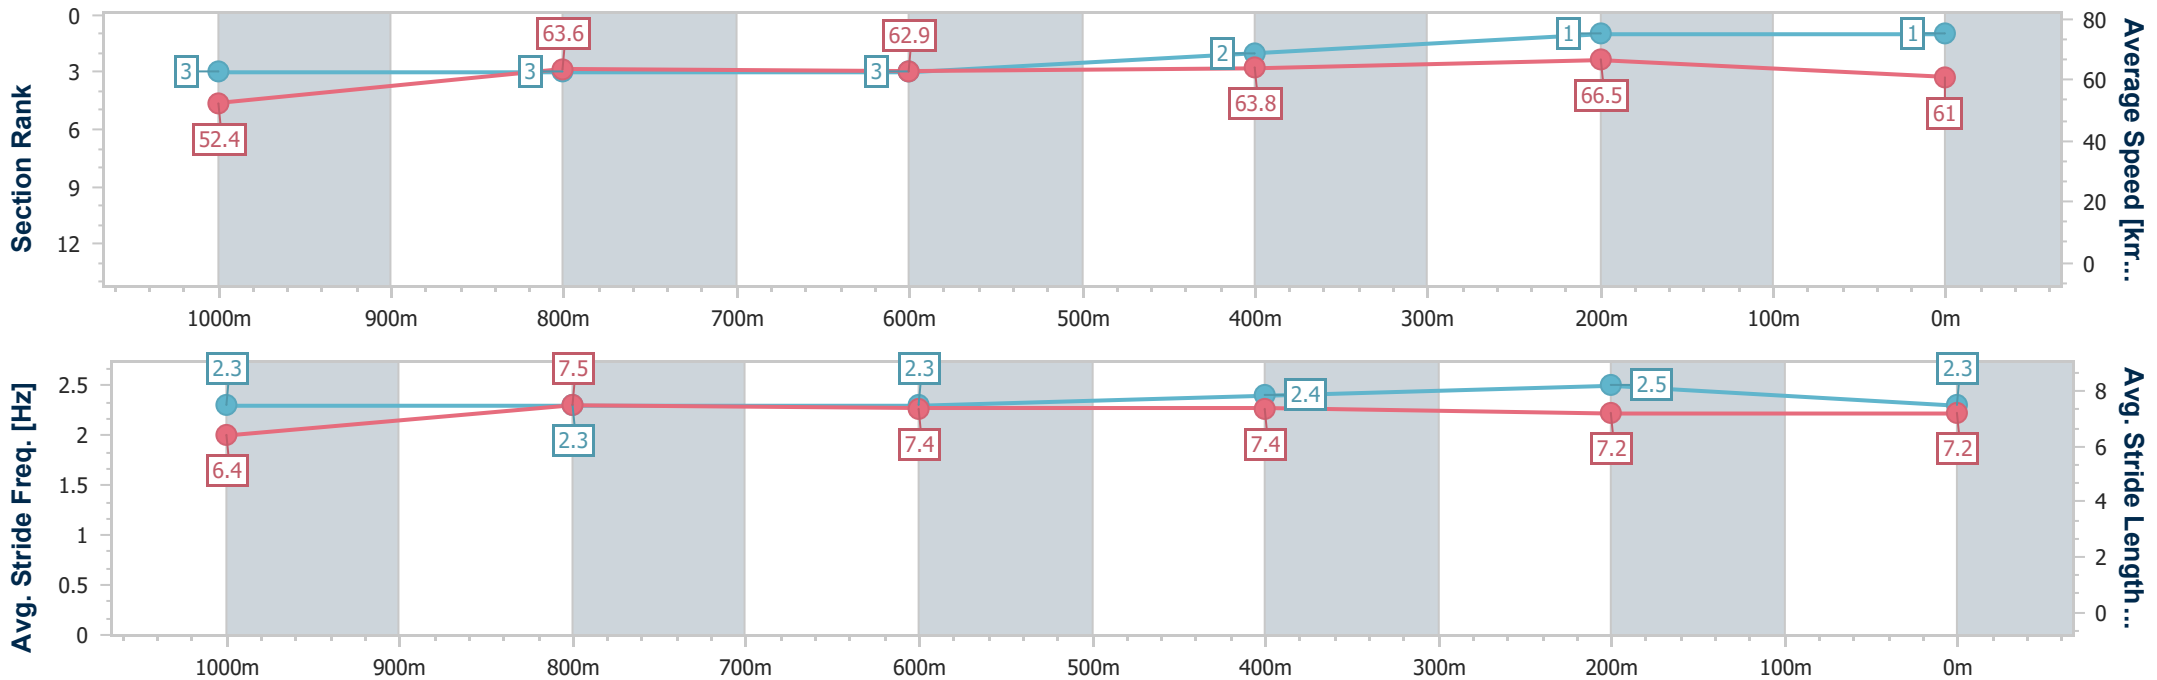

### Eagle Farm QLD Professional

Race 8: LADBROKES ODDS SURGE Class 6 Plate - 1200m

02 March 2024 - 16:28

Track Rating: Good 4, Weather: Fine, Rail Position: +7m Entire

BRISBANE RACING CLUB

Section	Overall	1000m	800m	600m	400m	200m
Section Times	1:10.34 [1] (0:13.75)	0:56.59 [3] (0:11.34)	0:45.25 [3] (0:11.37)	0:33.88 [3] (0:11.24)	0:22.64 [2] (0:10.84)	0:11.80 [1] (0:11.80)
Average Speed [km/h]	52.4	63.6	62.9	63.8	66.5	61.0
Top Speed [km/h]	64.0	64.7	64.3	66.4	67.3	64.5
Avg. Dist. to Rail [m]	2.4	0.4	0.7	1.0	2.5	3.1
Avg. Stride Freq. [Hz]	2.3	2.3	2.3	2.4	2.5	2.3
Avg. Stride Length [m]	6.4	7.5	7.4	7.4	7.2	7.2