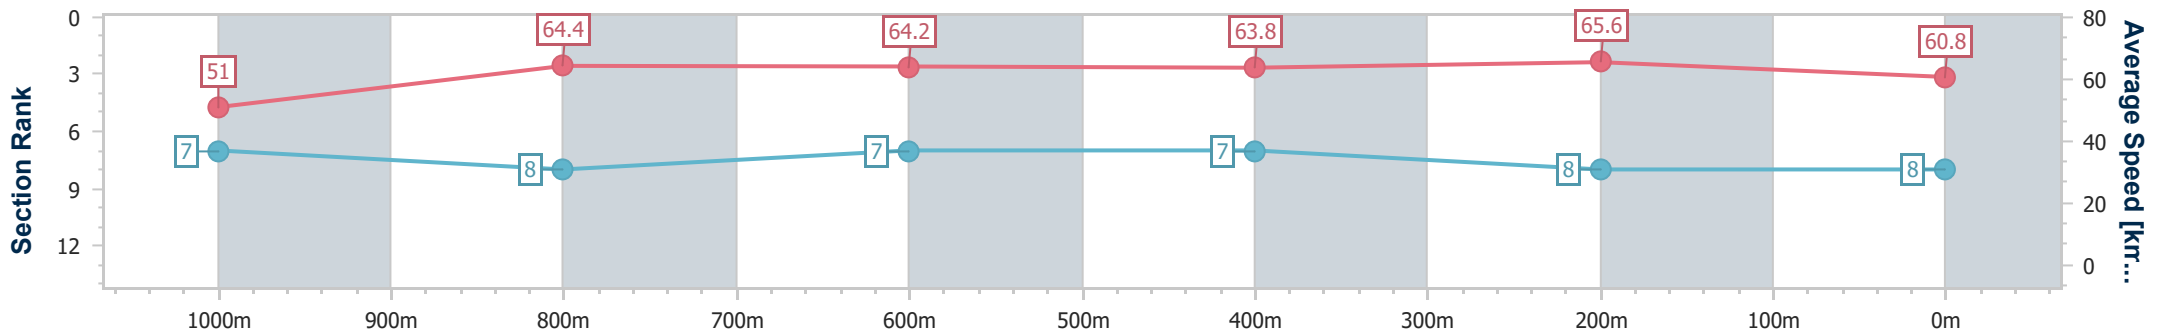

Eagle Farm QLD Professional

Race 8: LADBROKES ODDS SURGE Class 6 Plate - 1200m

02 March 2024 - 16:28

Track Rating: Good 4, Weather: Fine, Rail Position: +7m Entire

BRISBANE RACING CLUB

Section	Overall	1000m	800m	600m	400m	200m
Section Times	1:10.93 [8] (0:14.15)	0:56.78 [7] (0:11.37)	0:45.41 [8] (0:11.33)	0:34.08 [7] (0:11.26)	0:22.82 [7] (0:10.99)	0:11.83 [8] (0:11.83)
Average Speed [km/h]	51.0	64.4	64.2	63.8	65.6	60.8
Top Speed [km/h]	63.7	67.1	67.2	65.4	66.5	64.9
Avg. Dist. to Rail [m]	3.8	3.4	1.3	0.4	0.5	0.2
Avg. Stride Freq. [Hz]	2.2	2.4	2.4	2.5	2.5	2.4
Avg. Stride Length [m]	6.4	7.5	7.4	7.3	7.3	7.1

- [ ] Ranking at each section and finish
- .-.- No data available at this section
- NA No data available