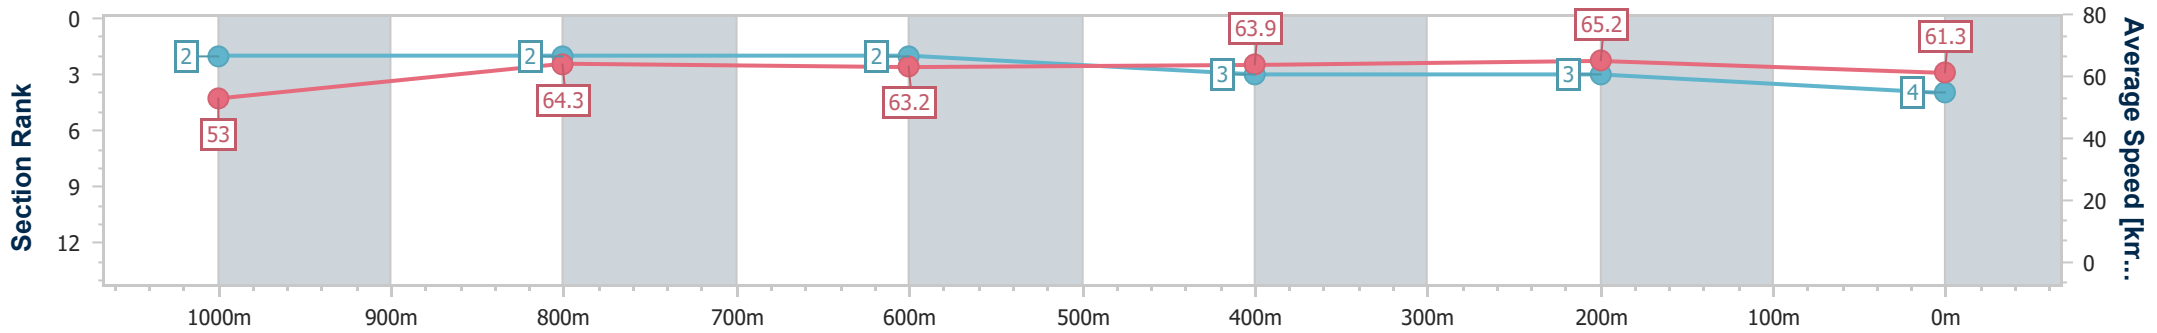

### Eagle Farm QLD Professional

Race 8: LADBROKES ODDS SURGE Class 6 Plate - 1200m

02 March 2024 - 16:28

Track Rating: Good 4, Weather: Fine, Rail Position: +7m Entire

BRISBANE RACING CLUB

Section	Overall	1000m	800m	600m	400m	200m
Section Times	1:10.55 [4] (0:13.64)	0:56.91 [2] (0:11.37)	0:45.54 [2] (0:11.39)	0:34.15 [2] (0:11.36)	0:22.79 [3] (0:11.05)	0:11.74 [3] (0:11.74)
Average Speed [km/h]	53.0	64.3	63.2	63.9	65.2	61.3
Top Speed [km/h]	66.1	66.1	64.6	64.9	66.1	65.5
Avg. Dist. to Rail [m]	5.5	2.5	1.2	1.3	4.3	4.7
Avg. Stride Freq. [Hz]	2.3	2.3	2.3	2.3	2.4	2.4
Avg. Stride Length [m]	6.5	7.7	7.7	7.6	7.5	7.2