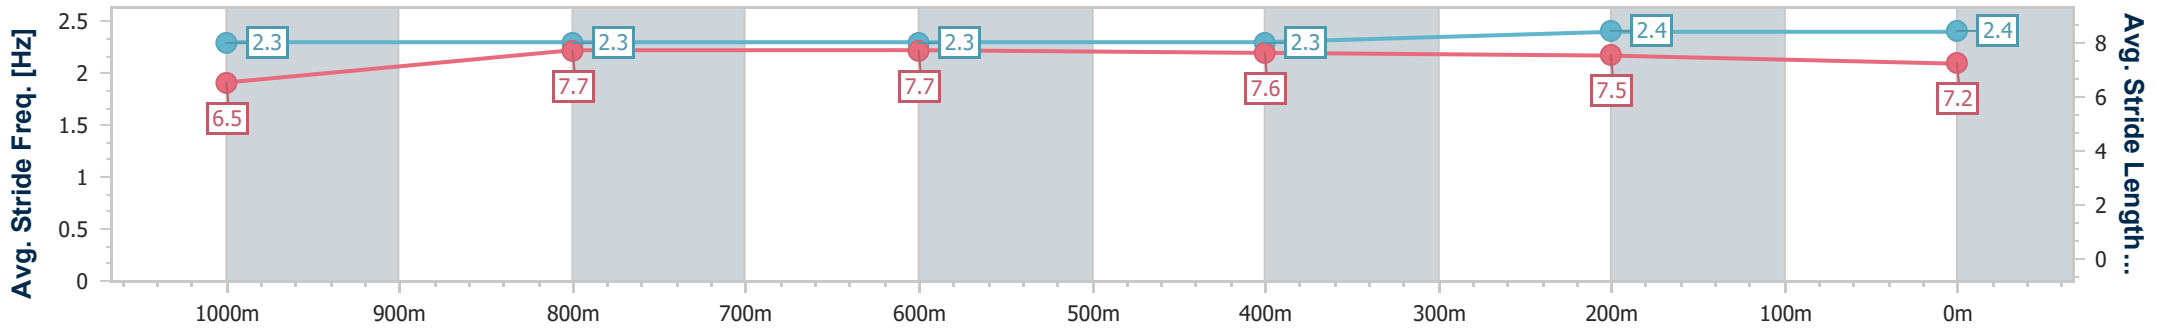

### Eagle Farm QLD Professional

Race 8: LADBROKES ODDS SURGE Class 6 Plate - 1200m

02 March 2024 - 16:28

Track Rating: Good 4, Weather: Fine, Rail Position: +7m Entire

BRISBANE RACING CLUB

Section	Overall	1000m	800m	600m	400m	200m
Section Times	1:10.55 [4] (0:13.64)	0:56.91 [2] (0:11.37)	0:45.54 [2] (0:11.39)	0:34.15 [2] (0:11.36)	0:22.79 [3] (0:11.05)	0:11.74 [3] (0:11.74)
Average Speed [km/h]	53.0	64.3	63.2	63.9	65.2	61.3
Top Speed [km/h]	66.1	66.1	64.6	64.9	66.1	65.5
Avg. Dist. to Rail [m]	5.5	2.5	1.2	1.3	4.3	4.7
Avg. Stride Freq. [Hz]	2.3	2.3	2.3	2.3	2.4	2.4
Avg. Stride Length [m]	6.5	7.7	7.7	7.6	7.5	7.2