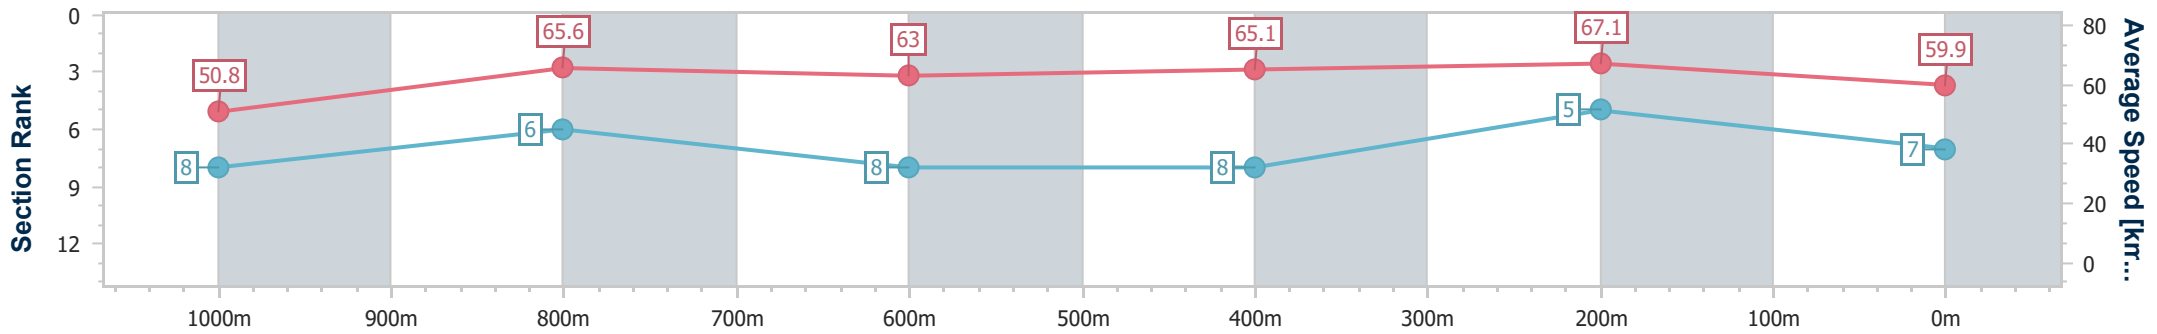

### Eagle Farm QLD Professional

Race 8: LADBROKES ODDS SURGE Class 6 Plate - 1200m

02 March 2024 - 16:28

Track Rating: Good 4, Weather: Fine, Rail Position: +7m Entire

BRISBANE RACING CLUB

Section	Overall	1000m	800m	600m	400m	200m
Section Times	1:10.89 [7] (0:14.22)	0:56.67 [8] (0:11.07)	0:45.60 [6] (0:11.63)	0:33.97 [8] (0:11.22)	0:22.75 [8] (0:10.71)	0:12.04 [5] (0:12.04)
Average Speed [km/h]	50.8	65.6	63.0	65.1	67.1	59.9
Top Speed [km/h]	64.2	67.5	66.7	68.7	69.5	64.5
Avg. Dist. to Rail [m]	2.9	1.8	3.3	3.1	7.4	7.4
Avg. Stride Freq. [Hz]	2.3	2.4	2.4	2.4	2.6	2.4
Avg. Stride Length [m]	6.1	7.4	7.3	7.5	7.3	6.8