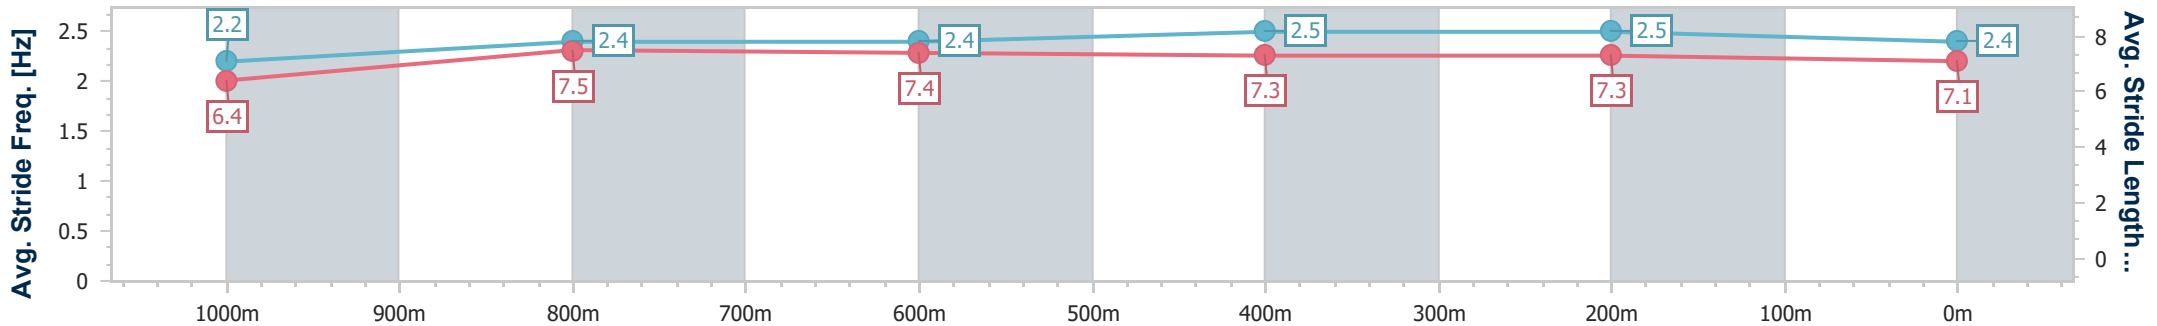

Eagle Farm QLD Professional

Race 8: LADBROKES ODDS SURGE Class 6 Plate - 1200m

02 March 2024 - 16:28

Track Rating: Good 4, Weather: Fine, Rail Position: +7m Entire

BRISBANE RACING CLUB

Section	Overall	1000m	800m	600m	400m	200m
Section Times	1:10.93 [8] (0:14.15)	0:56.78 [7] (0:11.37)	0:45.41 [8] (0:11.33)	0:34.08 [7] (0:11.26)	0:22.82 [7] (0:10.99)	0:11.83 [8] (0:11.83)
Average Speed [km/h]	51.0	64.4	64.2	63.8	65.6	60.8
Top Speed [km/h]	63.7	67.1	67.2	65.4	66.5	64.9
Avg. Dist. to Rail [m]	3.8	3.4	1.3	0.4	0.5	0.2
Avg. Stride Freq. [Hz]	2.2	2.4	2.4	2.5	2.5	2.4
Avg. Stride Length [m]	6.4	7.5	7.4	7.3	7.3	7.1

- [ ] Ranking at each section and finish
- .-.- No data available at this section
- NA No data available