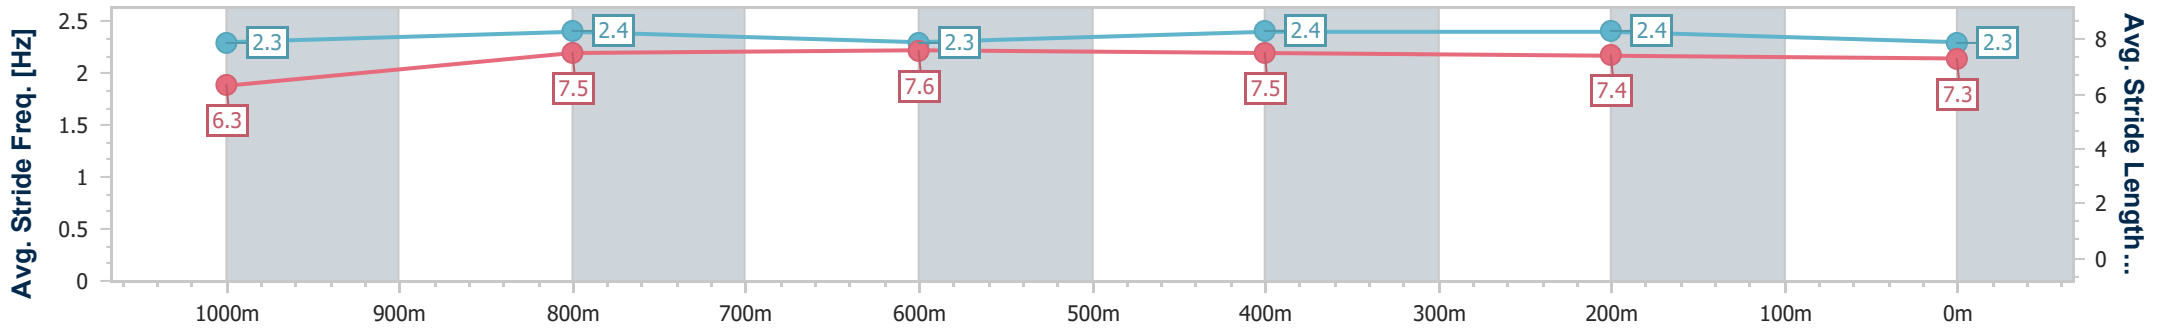

### Eagle Farm QLD Professional

Race 8: LADBROKES ODDS SURGE Class 6 Plate - 1200m

02 March 2024 - 16:28

Track Rating: Good 4, Weather: Fine, Rail Position: +7m Entire

BRISBANE RACING CLUB

Section	Overall	1000m	800m	600m	400m	200m
Section Times	1:10.60 [5] (0:13.63)	0:56.97 [1] (0:11.18)	0:45.79 [1] (0:11.39)	0:34.40 [1] (0:11.38)	0:23.02 [1] (0:11.15)	0:11.87 [2] (0:11.87)
Average Speed [km/h]	52.8	65.1	63.6	63.3	64.6	60.7
Top Speed [km/h]	66.4	66.8	64.6	64.7	65.2	63.9
Avg. Dist. to Rail [m]	3.8	2.0	0.8	1.0	4.4	3.5
Avg. Stride Freq. [Hz]	2.3	2.4	2.3	2.4	2.4	2.3
Avg. Stride Length [m]	6.3	7.5	7.6	7.5	7.4	7.3