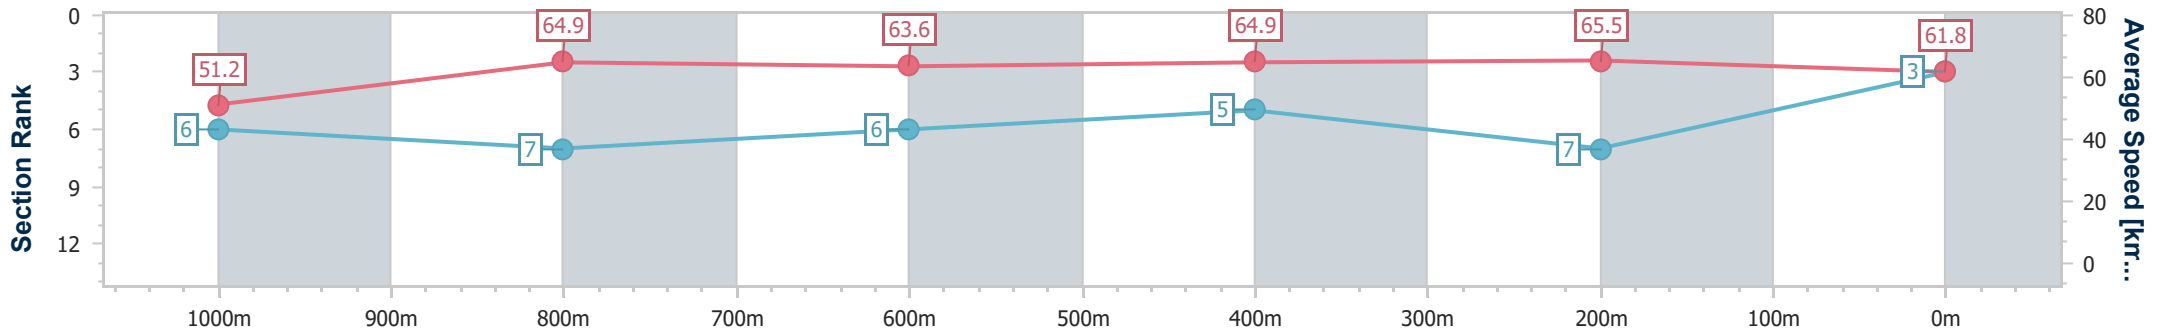

Eagle Farm QLD Professional

Race 8: LADBROKES ODDS SURGE Class 6 Plate - 1200m

02 March 2024 - 16:28

Track Rating: Good 4, Weather: Fine, Rail Position: +7m Entire

BRISBANE RACING CLUB

Section	Overall	1000m	800m	600m	400m	200m
Section Times	1:10.54 [3] (0:14.11)	0:56.43 [6] (0:11.20)	0:45.23 [7] (0:11.38)	0:33.85 [6] (0:11.22)	0:22.63 [5] (0:11.00)	0:11.63 [7] (0:11.63)
Average Speed [km/h]	51.2	64.9	63.6	64.9	65.5	61.8
Top Speed [km/h]	64.2	65.6	65.5	65.8	66.5	64.2
Avg. Dist. to Rail [m]	1.3	1.9	1.9	1.9	5.3	5.4
Avg. Stride Freq. [Hz]	2.3	2.5	2.5	2.5	2.6	2.6
Avg. Stride Length [m]	6.1	7.2	7.1	7.2	7.0	6.7