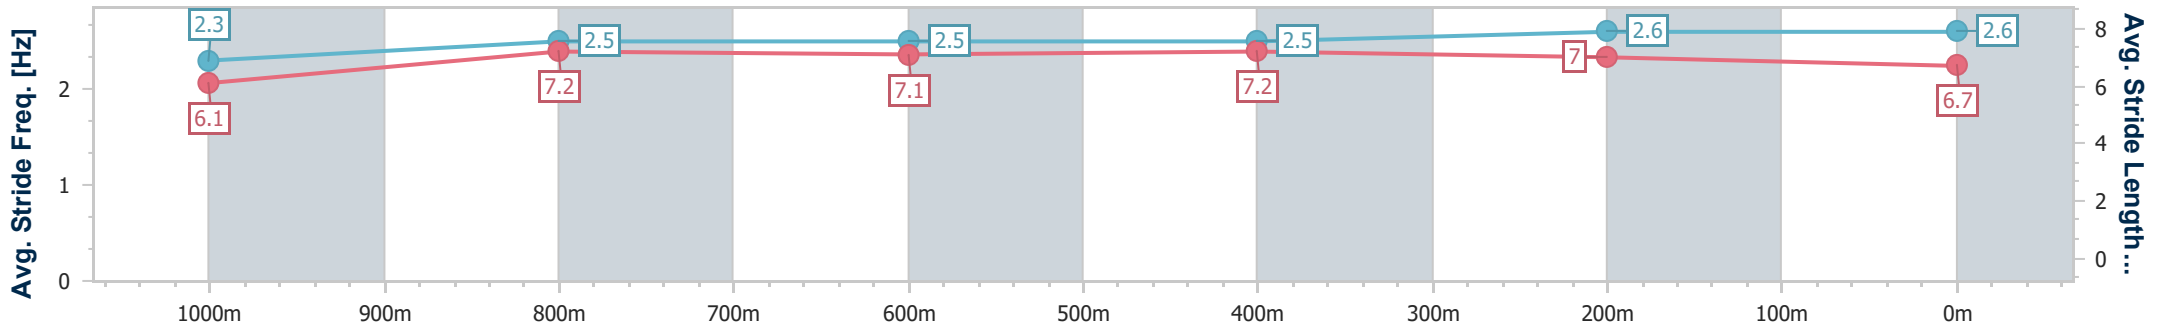

Eagle Farm QLD Professional

Race 8: LADBROKES ODDS SURGE Class 6 Plate - 1200m

02 March 2024 - 16:28

Track Rating: Good 4, Weather: Fine, Rail Position: +7m Entire

BRISBANE RACING CLUB

Section	Overall	1000m	800m	600m	400m	200m
Section Times	1:10.54 [3] (0:14.11)	0:56.43 [6] (0:11.20)	0:45.23 [7] (0:11.38)	0:33.85 [6] (0:11.22)	0:22.63 [5] (0:11.00)	0:11.63 [7] (0:11.63)
Average Speed [km/h]	51.2	64.9	63.6	64.9	65.5	61.8
Top Speed [km/h]	64.2	65.6	65.5	65.8	66.5	64.2
Avg. Dist. to Rail [m]	1.3	1.9	1.9	1.9	5.3	5.4
Avg. Stride Freq. [Hz]	2.3	2.5	2.5	2.5	2.6	2.6
Avg. Stride Length [m]	6.1	7.2	7.1	7.2	7.0	6.7