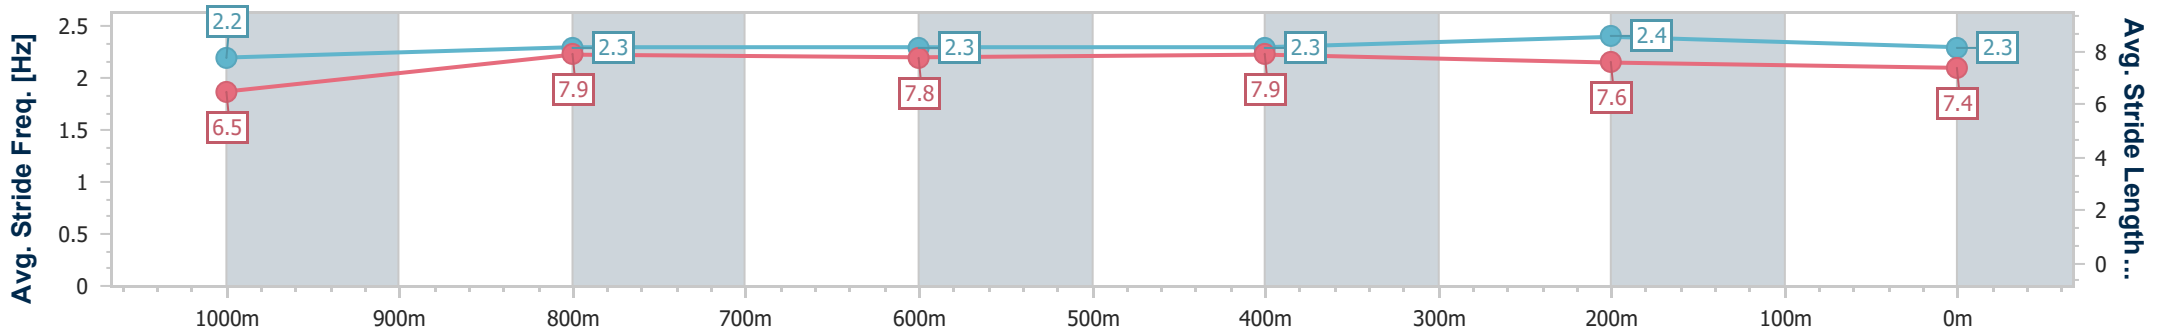

### Eagle Farm QLD Professional

Race 8: LADBROKES ODDS SURGE Class 6 Plate - 1200m

02 March 2024 - 16:28

Track Rating: Good 4, Weather: Fine, Rail Position: +7m Entire

BRISBANE RACING CLUB

Section	Overall	1000m	800m	600m	400m	200m
Section Times	1:10.65 [6] (0:14.03)	0:56.62 [4] (0:11.10)	0:45.52 [4] (0:11.41)	0:34.11 [4] (0:11.28)	0:22.83 [4] (0:11.00)	0:11.83 [4] (0:11.83)
Average Speed [km/h]	51.6	65.4	64.1	64.4	65.4	61.0
Top Speed [km/h]	64.1	66.4	65.3	66.2	66.6	64.2
Avg. Dist. to Rail [m]	2.8	2.6	2.5	2.5	5.3	5.4
Avg. Stride Freq. [Hz]	2.2	2.3	2.3	2.3	2.4	2.3
Avg. Stride Length [m]	6.5	7.9	7.8	7.9	7.6	7.4