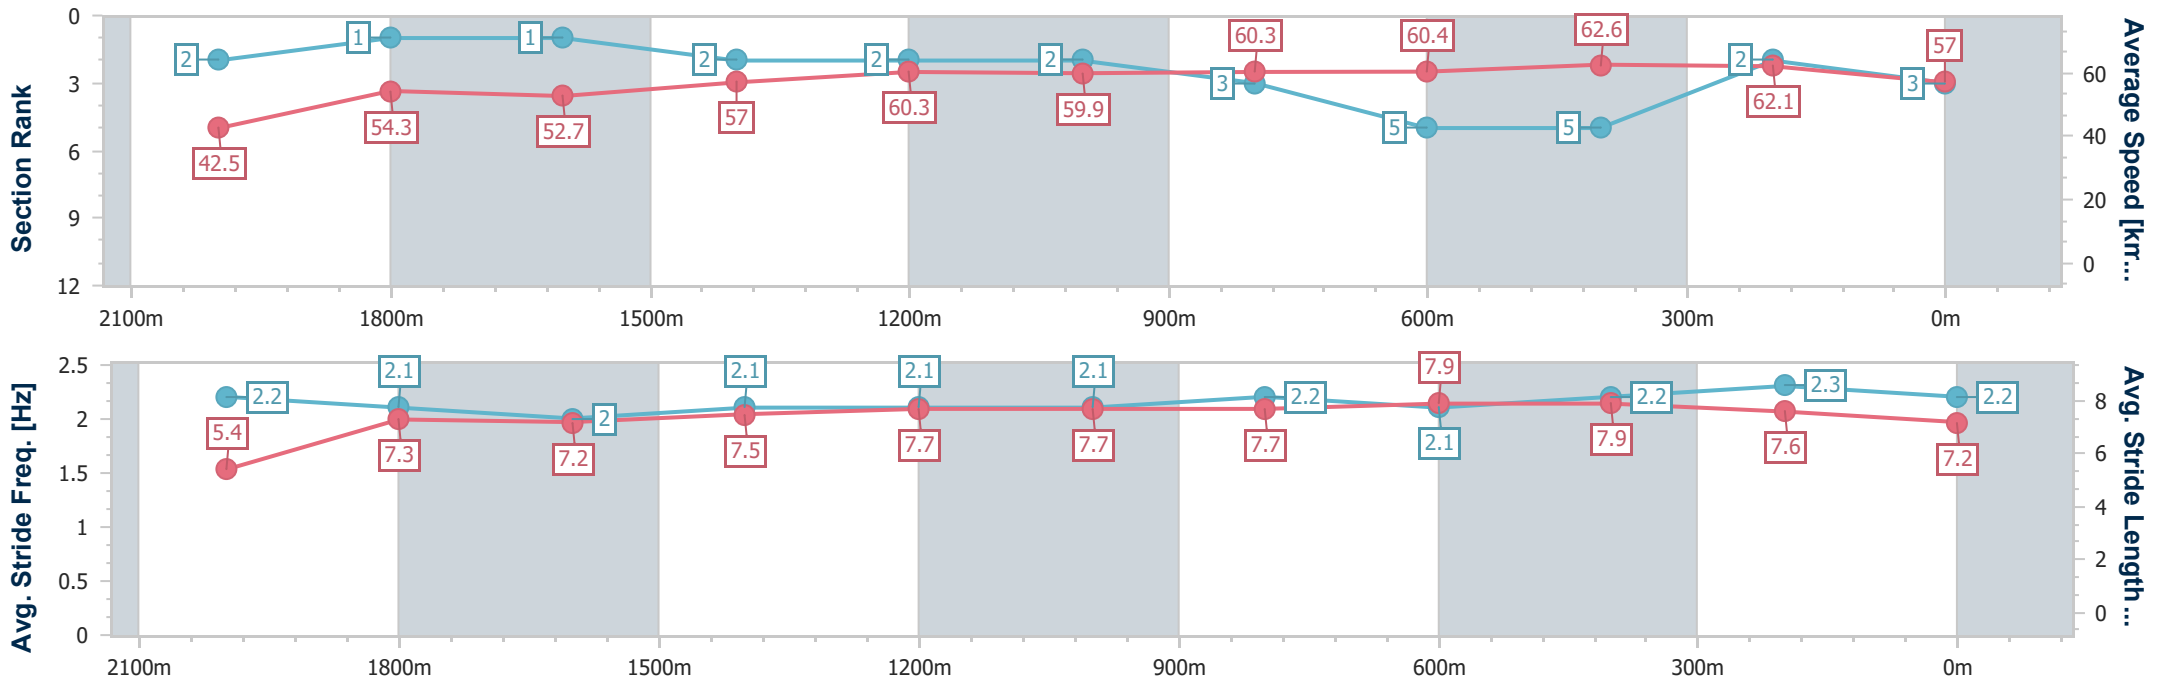

Eagle Farm QLD Professional
Race 4: BECOME A BRC MEMBER BENCHMARK 78 Handicap - 2206m

02 March 2024 - 14:00

BRISBANE RACING CLUB

Track Rating: Good 4, Weather: Fine, Rail Position: +7m Entire

Section	Overall	2000m	1800m	1600m	1400m	1200m	1000m	800m	600m	400m	200m
Section Times	2:20.62 [3] (0:17.40)	2:03.22 [2] (0:13.04)	1:50.18 [1] (0:13.68)	1:36.50 [1] (0:12.67)	1:23.83 [2] (0:11.96)	1:11.87 [2] (0:12.09)	0:59.78 [2] (0:12.02)	0:47.76 [3] (0:11.95)	0:35.81 [5] (0:11.53)	0:24.28 [5] (0:11.57)	0:12.71 [2] (0:12.71)
Average Speed [km/h]	42.5	54.3	52.7	57.0	60.3	59.9	60.3	60.4	62.6	62.1	57.0
Top Speed [km/h]	61.1	55.7	53.5	60.6	60.9	60.5	62.3	61.1	63.7	63.1	60.3
Avg. Dist. to Rail [m]	9.5	2.5	0.5	1.3	1.6	2.1	1.8	1.0	0.3	1.2	2.8
Avg. Stride Freq. [Hz]	2.2	2.1	2.0	2.1	2.1	2.1	2.2	2.1	2.2	2.3	2.2
Avg. Stride Length [m]	5.4	7.3	7.2	7.5	7.7	7.7	7.7	7.9	7.9	7.6	7.2

- [] Ranking at each section and finish
- .-.- No data available at this section
- NA No data available

Horse/Jockey Name	Harold The Great
Final Rank	4
Fastest Section Time (Section)	0:11.45 (600m)
Top Speed [km/h] (Section)	64.9 (600m)
Race State	Finished