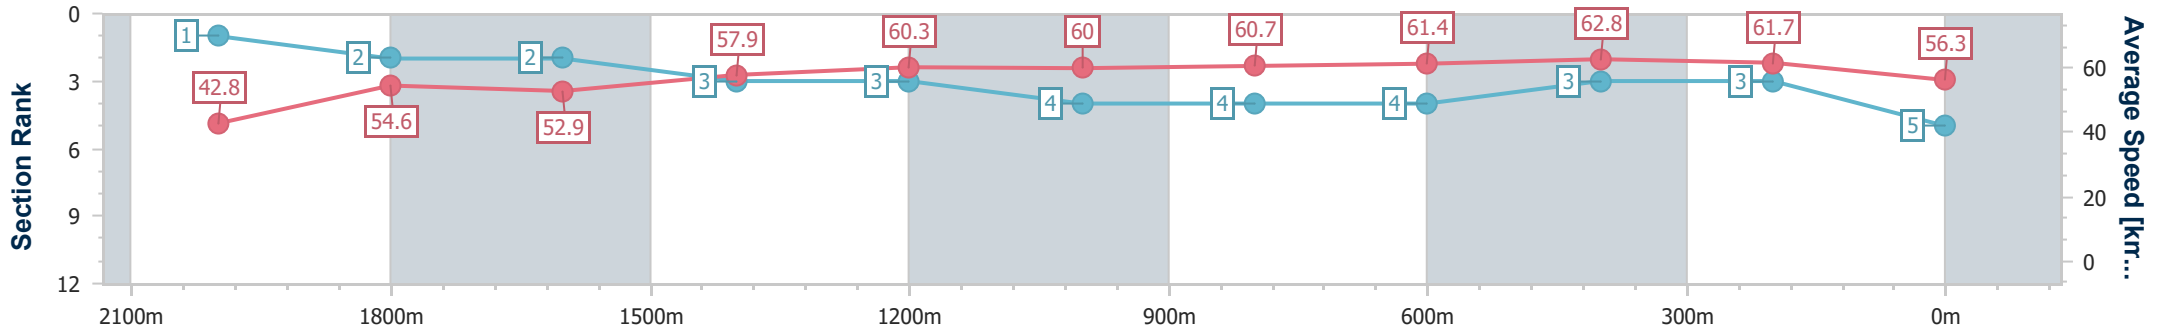

Eagle Farm QLD Professional
Race 4: BECOME A BRC MEMBER BENCHMARK 78 Handicap - 2206m

02 March 2024 - 14:00

BRISBANE RACING CLUB

Track Rating: Good 4, Weather: Fine, Rail Position: +7m Entire

Section	Overall	2000m	1800m	1600m	1400m	1200m	1000m	800m	600m	400m	200m
Section Times	2:20.68 [5] (0:17.34)	2:03.34 [1] (0:13.26)	1:50.08 [2] (0:13.77)	1:36.31 [2] (0:12.53)	1:23.78 [3] (0:11.95)	1:11.83 [3] (0:12.05)	0:59.78 [4] (0:12.03)	0:47.75 [4] (0:11.81)	0:35.94 [4] (0:11.48)	0:24.46 [3] (0:11.71)	0:12.75 [3] (0:12.75)
Average Speed [km/h]	42.8	54.6	52.9	57.9	60.3	60.0	60.7	61.4	62.8	61.7	56.3
Top Speed [km/h]	61.3	56.5	53.5	61.6	61.1	61.5	61.4	62.4	63.7	63.7	59.5
Avg. Dist. to Rail [m]	9.4	0.9	2.7	2.7	2.8	3.4	2.9	1.5	0.3	1.5	4.2
Avg. Stride Freq. [Hz]	2.1	2.1	2.1	2.1	2.2	2.1	2.2	2.2	2.2	2.2	2.1
Avg. Stride Length [m]	5.5	7.2	7.1	7.5	7.6	7.5	7.6	7.5	7.6	7.3	7.3

- [] Ranking at each section and finish
- .-.- No data available at this section
- NA No data available

Horse/Jockey Name	Deniliquin
Final Rank	6
Fastest Section Time (Section)	0:11.61 (600m)
Top Speed [km/h] (Section)	63.5 (600m)
Race State	Finished