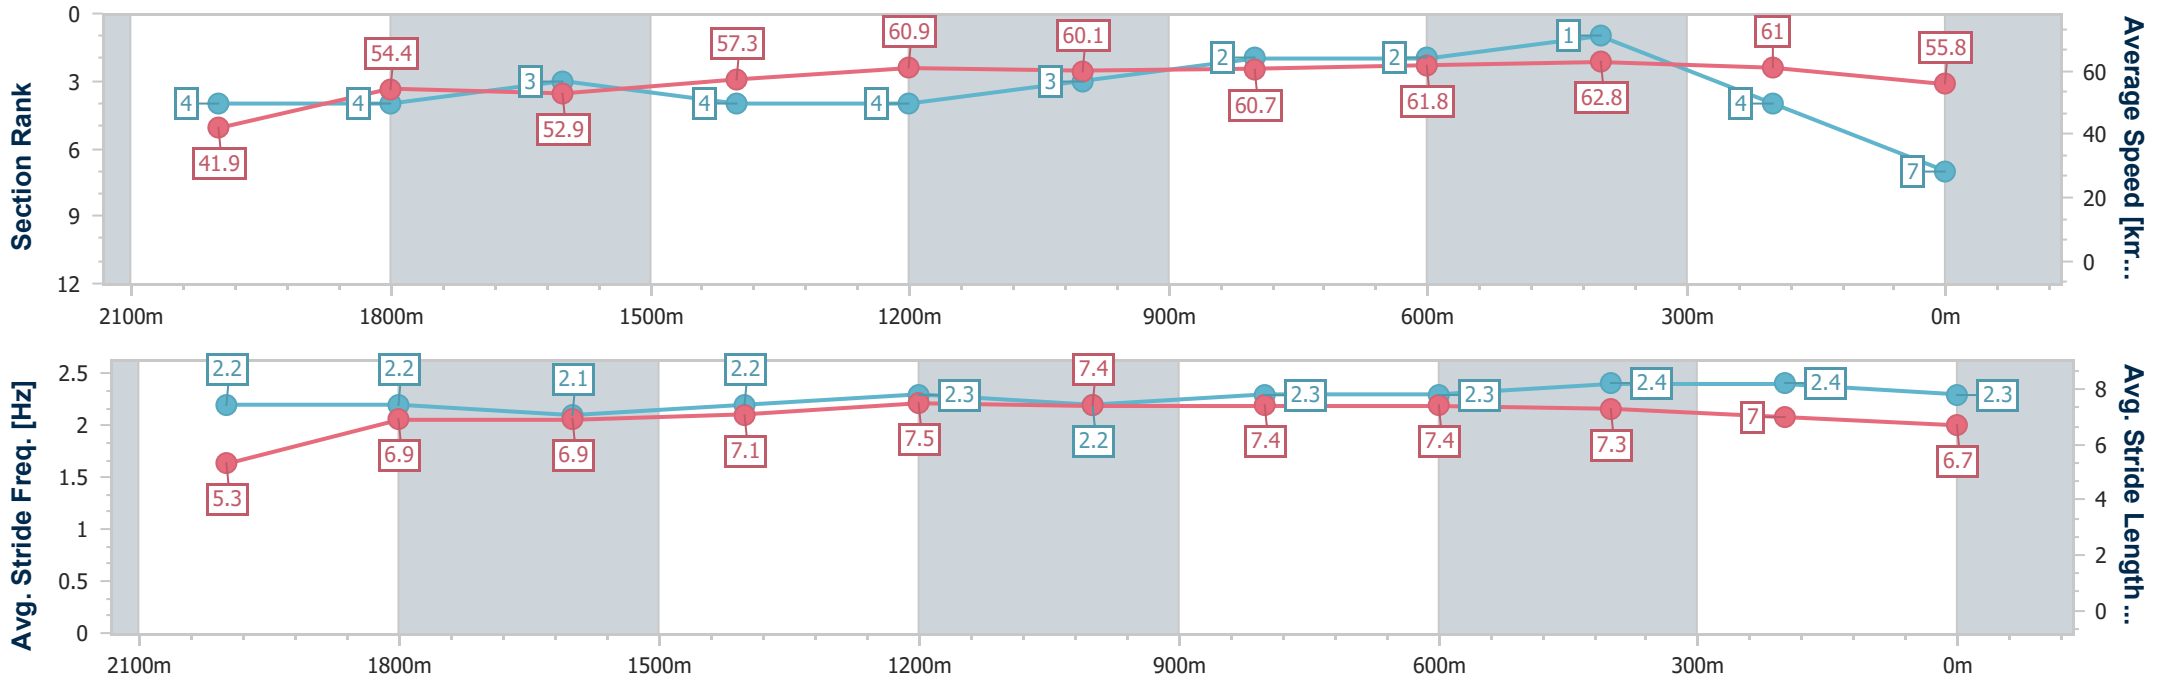

- [] Ranking at each section and finish
- .-.- No data available at this section
- NA No data available

Horse/Jockey Name	Flying Joy
Final Rank	7
Fastest Section Time (Section)	0:11.56 (600m)
Top Speed [km/h] (Section)	64.2 (600m)
Race State	Finished

Eagle Farm QLD Professional
Race 4: BECOME A BRC MEMBER BENCHMARK 78 Handicap - 2206m

02 March 2024 - 14:00

BRISBANE RACING CLUB

Track Rating: Good 4, Weather: Fine, Rail Position: +7m Entire

Section	Overall	2000m	1800m	1600m	1400m	1200m	1000m	800m	600m	400m	200m
Section Times	2:20.90 [7] (0:17.66)	2:03.24 [4] (0:13.12)	1:50.12 [4] (0:13.65)	1:36.47 [3] (0:12.59)	1:23.88 [4] (0:11.84)	1:12.04 [4] (0:11.99)	1:00.05 [3] (0:11.95)	0:48.10 [2] (0:11.80)	0:36.30 [2] (0:11.56)	0:24.74 [1] (0:11.80)	0:12.94 [4] (0:12.94)
Average Speed [km/h]	41.9	54.4	52.9	57.3	60.9	60.1	60.7	61.8	62.8	61.0	55.8
Top Speed [km/h]	57.4	55.9	54.4	61.7	61.6	61.5	62.2	62.5	64.2	63.8	58.0
Avg. Dist. to Rail [m]	7.8	1.3	0.5	1.6	0.6	1.0	1.6	2.7	1.7	1.0	3.5
Avg. Stride Freq. [Hz]	2.2	2.2	2.1	2.2	2.3	2.2	2.3	2.3	2.4	2.4	2.3
Avg. Stride Length [m]	5.3	6.9	6.9	7.1	7.5	7.4	7.4	7.4	7.3	7.0	6.7

- [] Ranking at each section and finish
- .-.- No data available at this section
- NA No data available