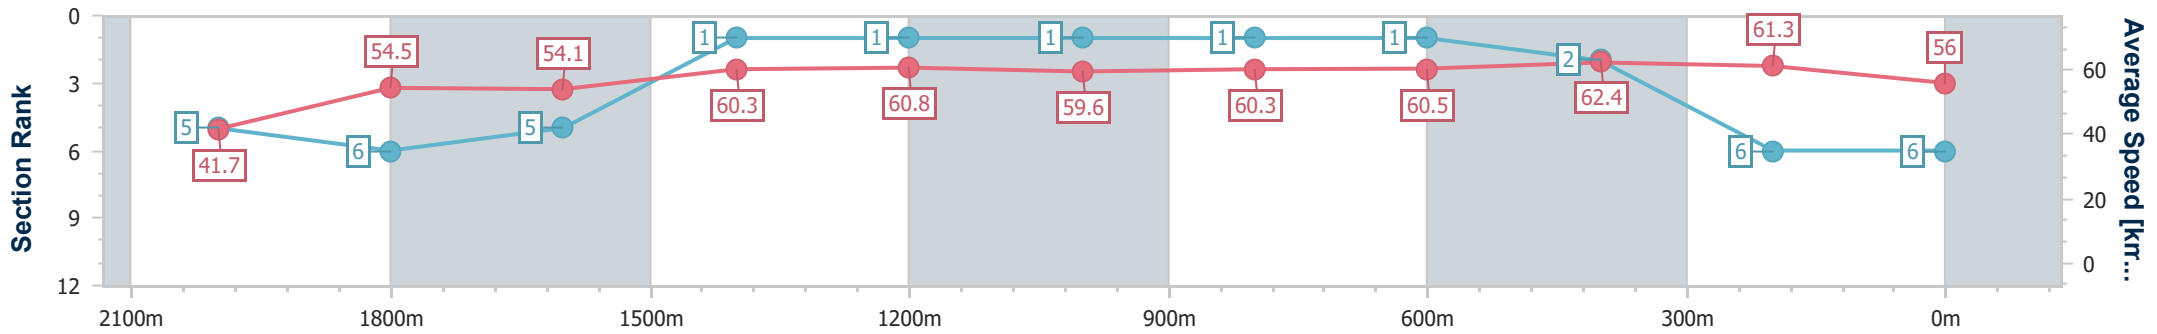

- [] Ranking at each section and finish
- .-.- No data available at this section
- NA No data available

Horse/Jockey Name	Deniliquin
Final Rank	6
Fastest Section Time (Section)	0:11.61 (600m)
Top Speed [km/h] (Section)	63.5 (600m)
Race State	Finished

Eagle Farm QLD Professional
Race 4: BECOME A BRC MEMBER BENCHMARK 78 Handicap - 2206m

02 March 2024 - 14:00

Track Rating: Good 4, Weather: Fine, Rail Position: +7m Entire

BRISBANE RACING CLUB

Section	Overall	2000m	1800m	1600m	1400m	1200m	1000m	800m	600m	400m	200m
Section Times	2:20.86 [6] (0:17.87)	2:02.99 [5] (0:13.19)	1:49.80 [6] (0:13.51)	1:36.29 [5] (0:12.06)	1:24.23 [1] (0:11.86)	1:12.37 [1] (0:12.10)	1:00.27 [1] (0:12.03)	0:48.24 [1] (0:11.97)	0:36.27 [1] (0:11.61)	0:24.66 [2] (0:11.77)	0:12.89 [6] (0:12.89)
Average Speed [km/h]	41.7	54.5	54.1	60.3	60.8	59.6	60.3	60.5	62.4	61.3	56.0
Top Speed [km/h]	57.7	57.8	58.7	61.2	63.0	60.1	60.7	60.9	63.5	63.1	59.2
Avg. Dist. to Rail [m]	8.0	0.5	2.3	2.6	1.8	2.2	2.0	1.5	1.5	1.5	2.1
Avg. Stride Freq. [Hz]	2.1	2.1	2.0	2.1	2.1	2.1	2.1	2.1	2.2	2.2	2.2
Avg. Stride Length [m]	5.5	7.4	7.5	7.8	7.8	7.9	7.9	7.8	7.8	7.6	7.2

- [] Ranking at each section and finish
- .-.- No data available at this section
- NA No data available

Horse/Jockey Name	Flying Joy
Final Rank	7
Fastest Section Time (Section)	0:11.56 (600m)
Top Speed [km/h] (Section)	64.2 (600m)
Race State	Finished