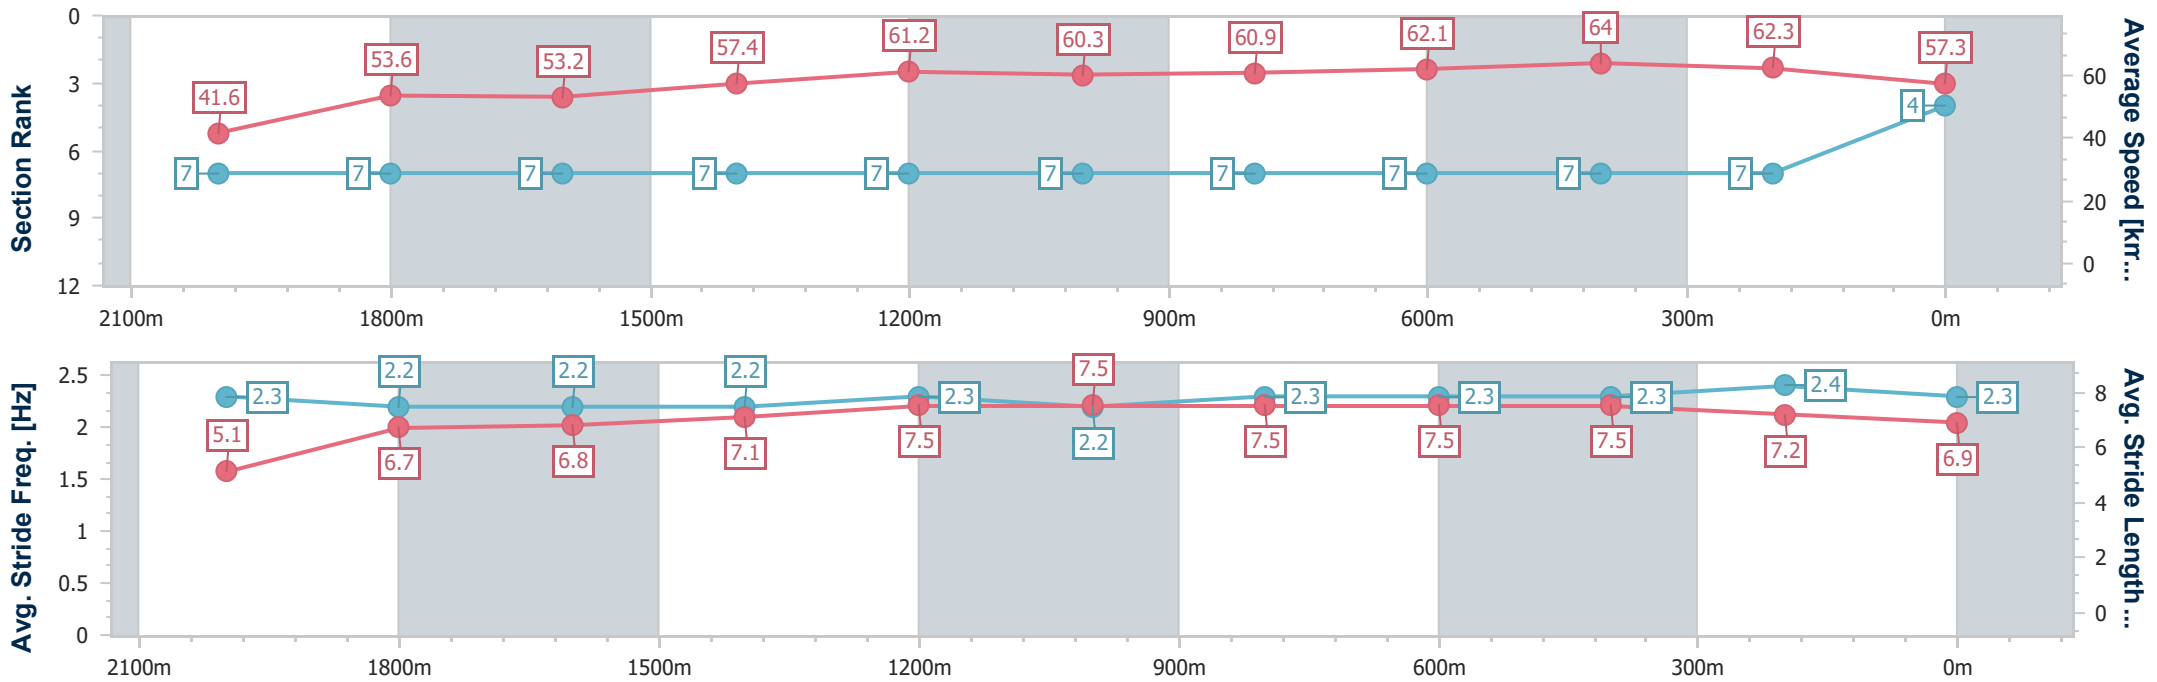

Eagle Farm QLD Professional
Race 4: BECOME A BRC MEMBER BENCHMARK 78 Handicap - 2206m

02 March 2024 - 14:00

Track Rating: Good 4, Weather: Fine, Rail Position: +7m Entire

BRISBANE RACING CLUB

Section	Overall	2000m	1800m	1600m	1400m	1200m	1000m	800m	600m	400m	200m
Section Times	2:20.64 [4] (0:17.87)	2:02.77 [7] (0:13.45)	1:49.32 [7] (0:13.67)	1:35.65 [7] (0:12.68)	1:22.97 [7] (0:11.76)	1:11.21 [7] (0:11.96)	0:59.25 [7] (0:11.95)	0:47.30 [7] (0:11.71)	0:35.59 [7] (0:11.45)	0:24.14 [7] (0:11.52)	0:12.62 [7] (0:12.62)
Average Speed [km/h]	41.6	53.6	53.2	57.4	61.2	60.3	60.9	62.1	64.0	62.3	57.3
Top Speed [km/h]	57.9	56.6	54.2	62.1	62.4	61.4	63.4	63.4	64.9	64.8	59.7
Avg. Dist. to Rail [m]	8.3	0.6	2.1	2.5	1.8	2.3	2.3	2.2	2.7	4.5	7.1
Avg. Stride Freq. [Hz]	2.3	2.2	2.2	2.2	2.3	2.2	2.3	2.3	2.3	2.4	2.3
Avg. Stride Length [m]	5.1	6.7	6.8	7.1	7.5	7.5	7.5	7.5	7.5	7.2	6.9

- [] Ranking at each section and finish
- .-.- No data available at this section
- NA No data available

Horse/Jockey Name	Ain't He Grand
Final Rank	5
Fastest Section Time (Section)	0:11.48 (600m)
Top Speed [km/h] (Section)	63.7 (600m)
Race State	Finished