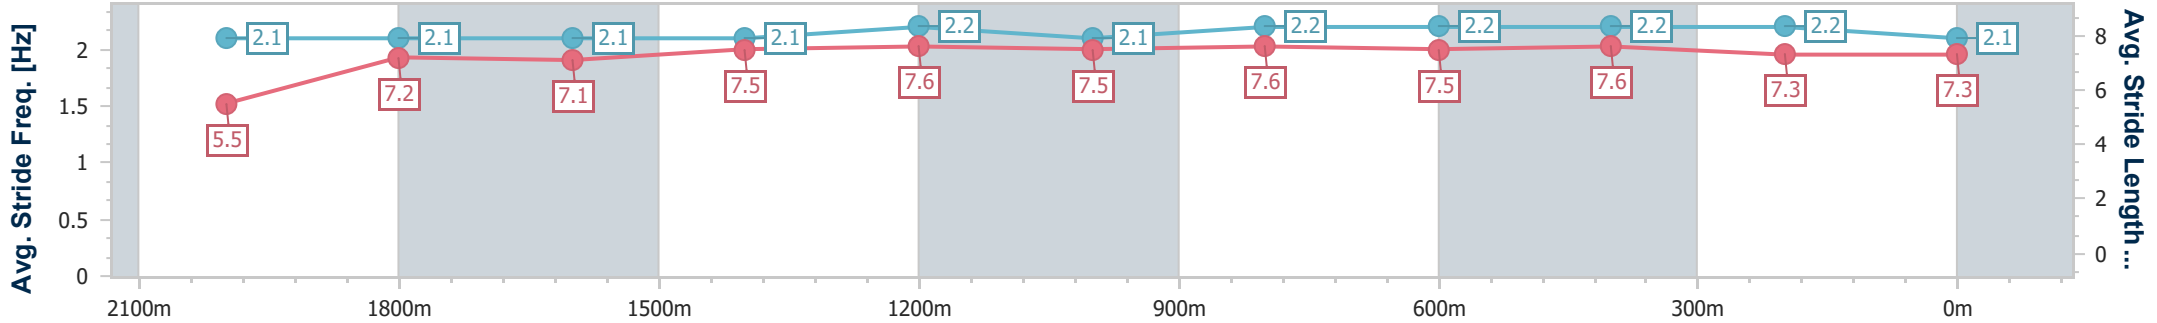

Eagle Farm QLD Professional
Race 4: BECOME A BRC MEMBER BENCHMARK 78 Handicap - 2206m

02 March 2024 - 14:00

BRISBANE RACING CLUB

Track Rating: Good 4, Weather: Fine, Rail Position: +7m Entire

Section	Overall	2000m	1800m	1600m	1400m	1200m	1000m	800m	600m	400m	200m
Section Times	2:20.68 [5] (0:17.34)	2:03.34 [1] (0:13.26)	1:50.08 [2] (0:13.77)	1:36.31 [2] (0:12.53)	1:23.78 [3] (0:11.95)	1:11.83 [3] (0:12.05)	0:59.78 [4] (0:12.03)	0:47.75 [4] (0:11.81)	0:35.94 [4] (0:11.48)	0:24.46 [3] (0:11.71)	0:12.75 [3] (0:12.75)
Average Speed [km/h]	42.8	54.6	52.9	57.9	60.3	60.0	60.7	61.4	62.8	61.7	56.3
Top Speed [km/h]	61.3	56.5	53.5	61.6	61.1	61.5	61.4	62.4	63.7	63.7	59.5
Avg. Dist. to Rail [m]	9.4	0.9	2.7	2.7	2.8	3.4	2.9	1.5	0.3	1.5	4.2
Avg. Stride Freq. [Hz]	2.1	2.1	2.1	2.1	2.2	2.1	2.2	2.2	2.2	2.2	2.1
Avg. Stride Length [m]	5.5	7.2	7.1	7.5	7.6	7.5	7.6	7.5	7.6	7.3	7.3

- [] Ranking at each section and finish
- .-.- No data available at this section
- NA No data available

Horse/Jockey Name	Deniliquin
Final Rank	6
Fastest Section Time (Section)	0:11.61 (600m)
Top Speed [km/h] (Section)	63.5 (600m)
Race State	Finished