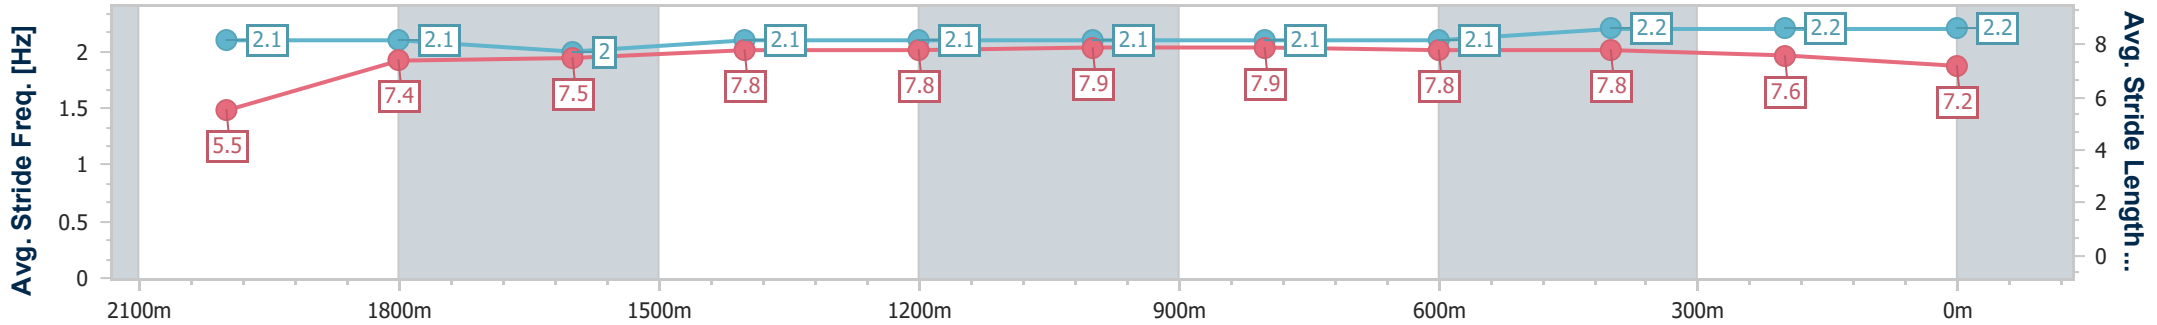

Eagle Farm QLD Professional
Race 4: BECOME A BRC MEMBER BENCHMARK 78 Handicap - 2206m

02 March 2024 - 14:00

Track Rating: Good 4, Weather: Fine, Rail Position: +7m Entire

BRISBANE RACING CLUB

Section	Overall	2000m	1800m	1600m	1400m	1200m	1000m	800m	600m	400m	200m
Section Times	2:20.86 [6] (0:17.87)	2:02.99 [5] (0:13.19)	1:49.80 [6] (0:13.51)	1:36.29 [5] (0:12.06)	1:24.23 [1] (0:11.86)	1:12.37 [1] (0:12.10)	1:00.27 [1] (0:12.03)	0:48.24 [1] (0:11.97)	0:36.27 [1] (0:11.61)	0:24.66 [2] (0:11.77)	0:12.89 [6] (0:12.89)
Average Speed [km/h]	41.7	54.5	54.1	60.3	60.8	59.6	60.3	60.5	62.4	61.3	56.0
Top Speed [km/h]	57.7	57.8	58.7	61.2	63.0	60.1	60.7	60.9	63.5	63.1	59.2
Avg. Dist. to Rail [m]	8.0	0.5	2.3	2.6	1.8	2.2	2.0	1.5	1.5	1.5	2.1
Avg. Stride Freq. [Hz]	2.1	2.1	2.0	2.1	2.1	2.1	2.1	2.1	2.2	2.2	2.2
Avg. Stride Length [m]	5.5	7.4	7.5	7.8	7.8	7.9	7.9	7.8	7.8	7.6	7.2

- [] Ranking at each section and finish
- .-.- No data available at this section
- NA No data available

Horse/Jockey Name	Flying Joy
Final Rank	7
Fastest Section Time (Section)	0:11.56 (600m)
Top Speed [km/h] (Section)	64.2 (600m)
Race State	Finished