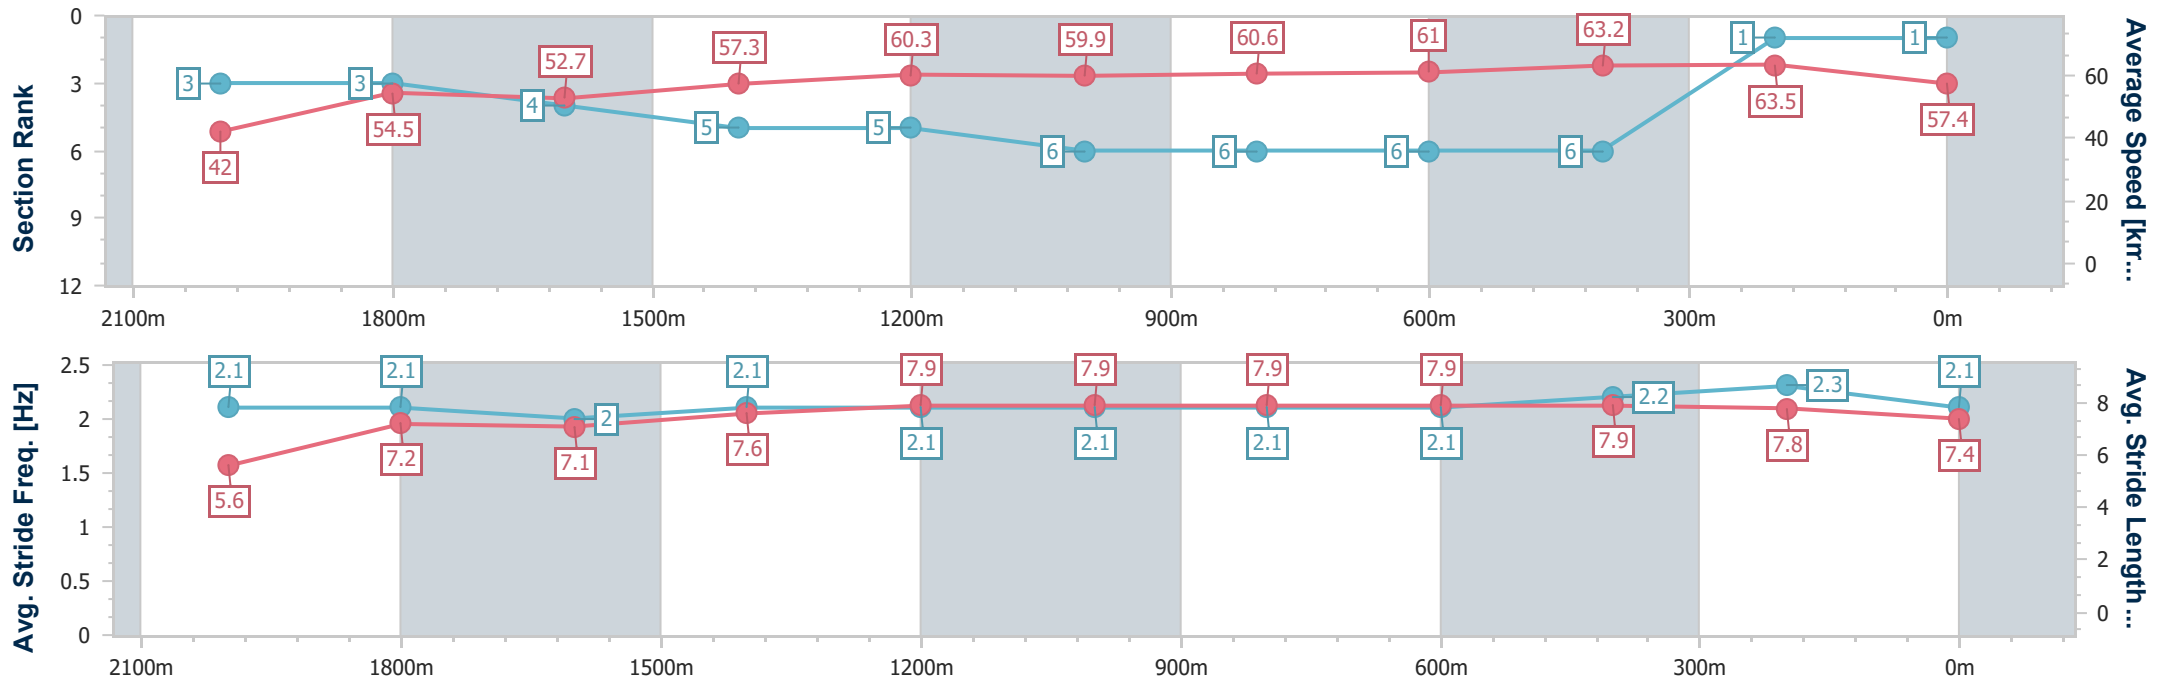

Eagle Farm QLD Professional
Race 4: BECOME A BRC MEMBER BENCHMARK 78 Handicap - 2206m

02 March 2024 - 14:00

Track Rating: Good 4, Weather: Fine, Rail Position: +7m Entire

BRISBANE RACING CLUB

Section	Overall	2000m	1800m	1600m	1400m	1200m	1000m	800m	600m	400m	200m
Section Times	2:20.43 [1] (0:17.60)	2:02.83 [3] (0:13.17)	1:49.66 [3] (0:13.71)	1:35.95 [4] (0:12.67)	1:23.28 [5] (0:11.96)	1:11.32 [5] (0:12.04)	0:59.28 [6] (0:12.00)	0:47.28 [6] (0:11.84)	0:35.44 [6] (0:11.49)	0:23.95 [6] (0:11.37)	0:12.58 [1] (0:12.58)
Average Speed [km/h]	42.0	54.5	52.7	57.3	60.3	59.9	60.6	61.0	63.2	63.5	57.4
Top Speed [km/h]	58.9	56.2	53.7	60.8	61.2	60.7	62.4	62.0	65.5	65.0	62.2
Avg. Dist. to Rail [m]	7.8	1.1	1.0	1.8	1.9	2.3	2.0	1.4	1.4	3.4	4.7
Avg. Stride Freq. [Hz]	2.1	2.1	2.0	2.1	2.1	2.1	2.1	2.1	2.2	2.3	2.1
Avg. Stride Length [m]	5.6	7.2	7.1	7.6	7.9	7.9	7.9	7.9	7.9	7.8	7.4

- [] Ranking at each section and finish
- .-.- No data available at this section
- NA No data available

Horse/Jockey Name	Oakfield Wallaby
Final Rank	2
Fastest Section Time (Section)	0:11.57 (600m)
Top Speed [km/h] (Section)	65.2 (600m)
Race State	Finished