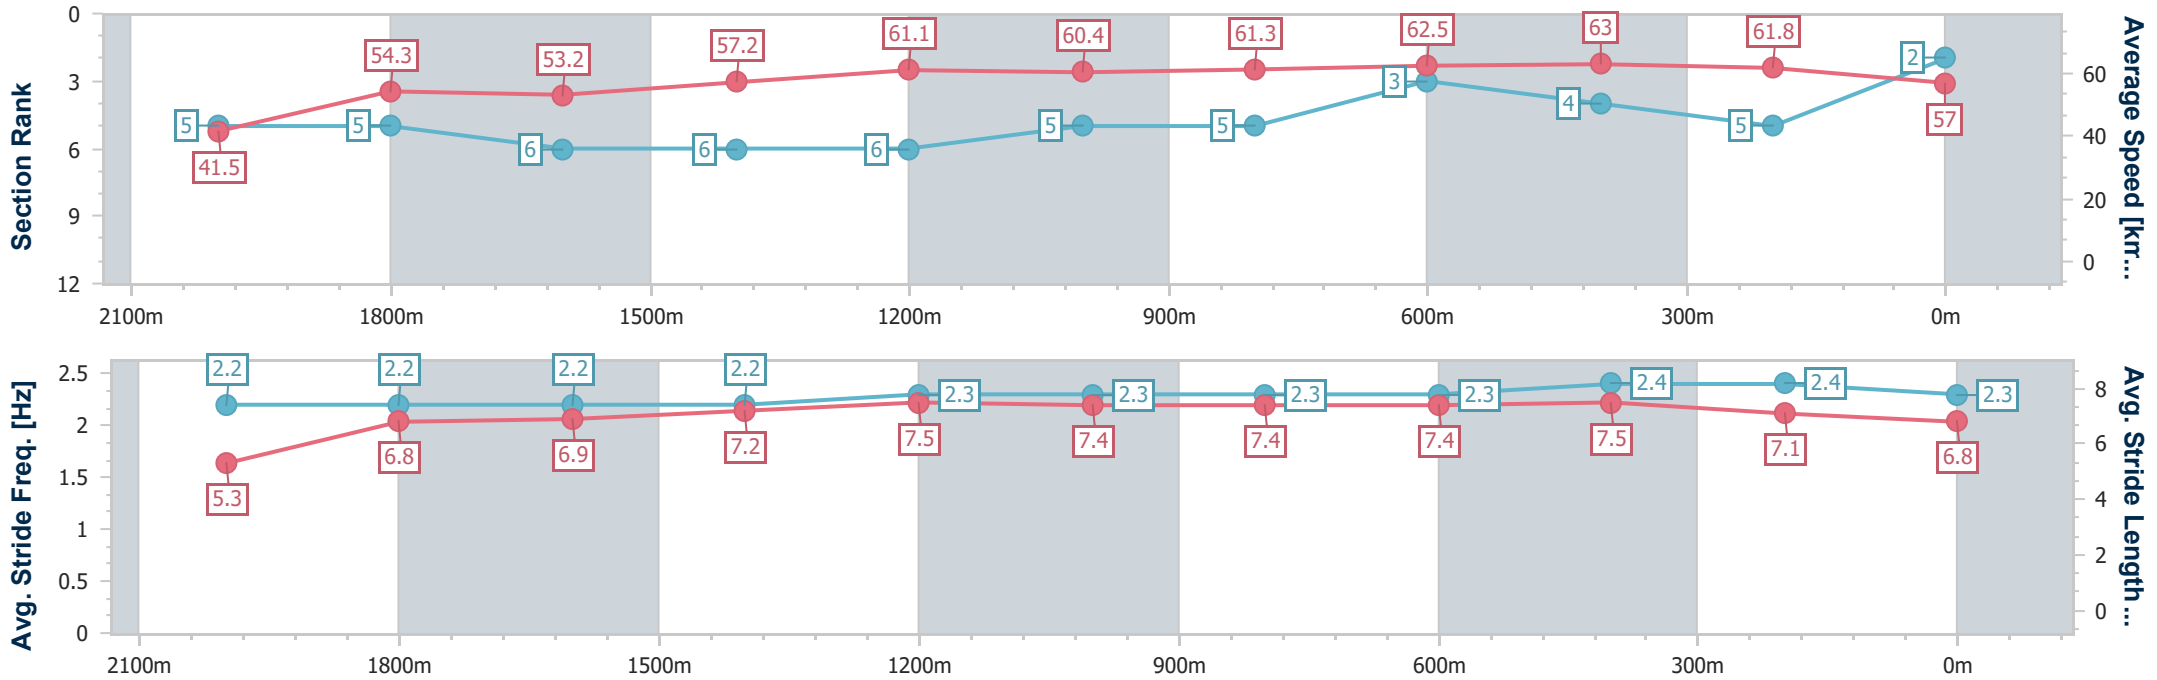

Eagle Farm QLD Professional
Race 4: BECOME A BRC MEMBER BENCHMARK 78 Handicap - 2206m

02 March 2024 - 14:00

Track Rating: Good 4, Weather: Fine, Rail Position: +7m Entire

BRISBANE RACING CLUB

Section	Overall	2000m	1800m	1600m	1400m	1200m	1000m	800m	600m	400m	200m
Section Times	2:20.62 [2] (0:17.87)	2:02.75 [5] (0:13.19)	1:49.56 [5] (0:13.66)	1:35.90 [6] (0:12.63)	1:23.27 [6] (0:11.85)	1:11.42 [6] (0:11.92)	0:59.50 [5] (0:11.93)	0:47.57 [5] (0:11.68)	0:35.89 [3] (0:11.57)	0:24.32 [4] (0:11.67)	0:12.65 [5] (0:12.65)
Average Speed [km/h]	41.5	54.3	53.2	57.2	61.1	60.4	61.3	62.5	63.0	61.8	57.0
Top Speed [km/h]	58.0	56.0	54.1	61.8	62.0	61.6	63.0	63.8	65.2	63.8	60.0
Avg. Dist. to Rail [m]	7.5	1.1	1.3	2.1	2.7	3.3	3.0	2.7	3.0	4.4	4.7
Avg. Stride Freq. [Hz]	2.2	2.2	2.2	2.2	2.3	2.3	2.3	2.3	2.4	2.4	2.3
Avg. Stride Length [m]	5.3	6.8	6.9	7.2	7.5	7.4	7.4	7.4	7.5	7.1	6.8