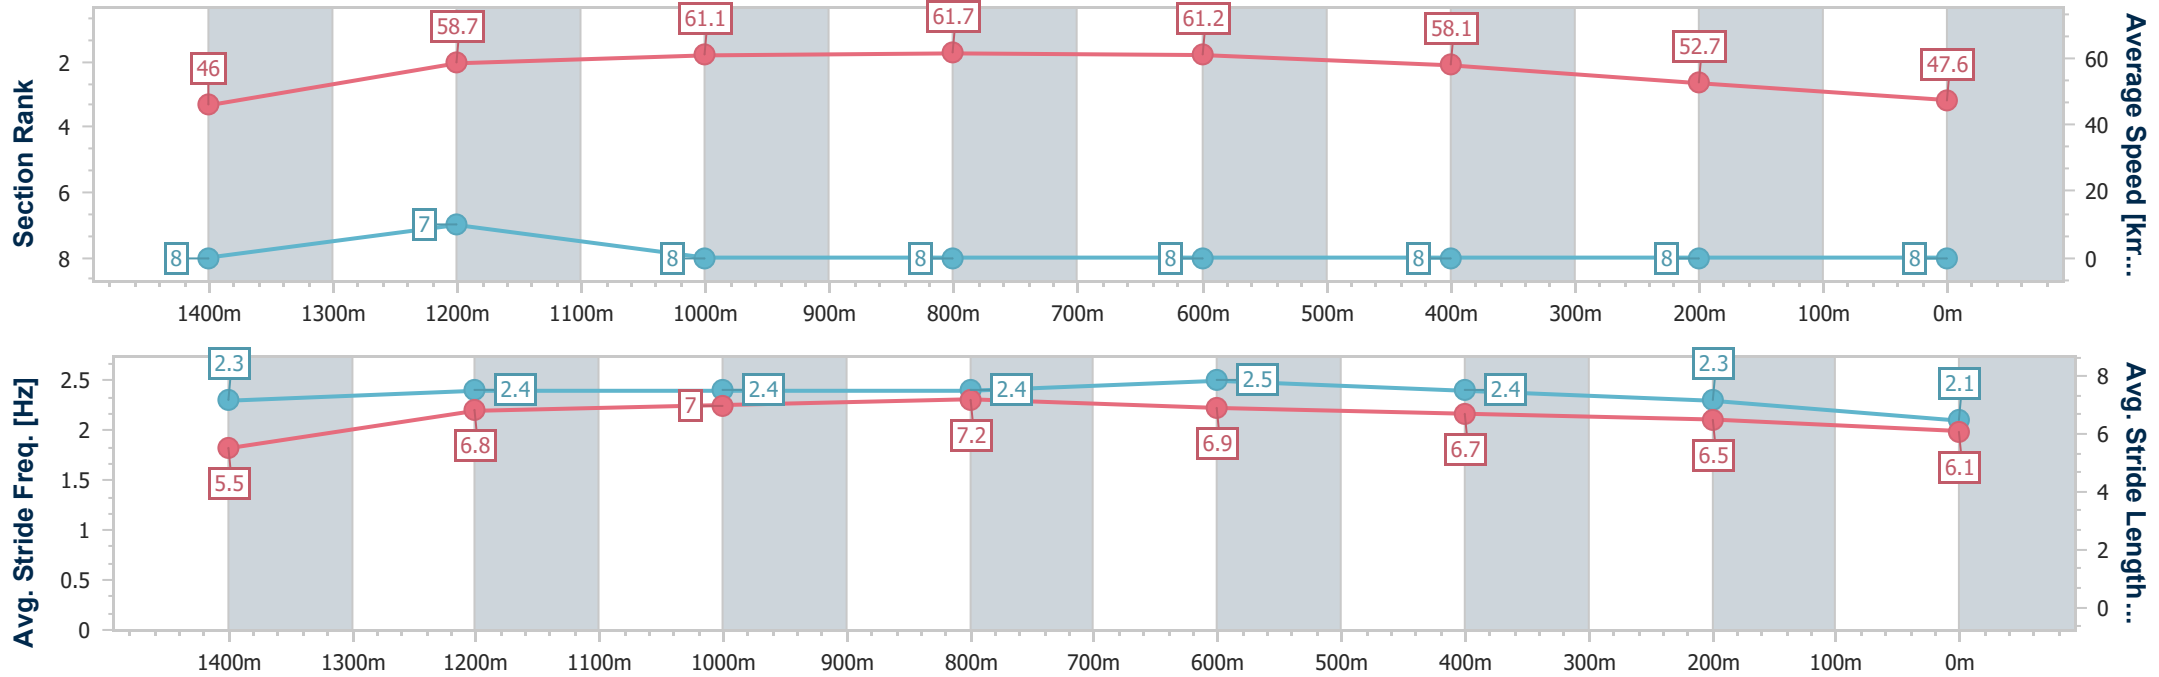

- [] Ranking at each section and finish
- .-.- No data available at this section
- NA No data available

Horse/Jockey Name	Majestic Angel
Final Rank	8
Fastest Section Time (Section)	0:10.98 (Overall)
Top Speed [km/h] (Section)	62.5 (1200m)
Race State	Finished

Aquis Park Gold Coast Poly QLD Professional

Race 4: R Marine Crawley Maiden Handicap - 1540m

02 March 2024 - 14:49

Track Rating: Synthetic , Weather: Fine, Rail Position: True

Section	Overall	1400m	1200m	1000m	800m	600m	400m	200m
Section Times	1:40.41 [8] (0:10.98)	1:29.43 [8] (0:12.43)	1:17.00 [7] (0:11.79)	1:05.21 [8] (0:11.69)	0:53.52 [8] (0:11.91)	0:41.61 [8] (0:12.67)	0:28.94 [8] (0:13.73)	0:15.21 [8] (0:15.21)
Average Speed [km/h]	46.0	58.7	61.1	61.7	61.2	58.1	52.7	47.6
Top Speed [km/h]	61.0	61.3	62.5	62.2	62.1	61.7	55.6	50.4
Avg. Dist. to Rail [m]	7.3	1.9	0.3	0.3	2.6	4.4	3.8	3.3
Avg. Stride Freq. [Hz]	2.3	2.4	2.4	2.4	2.5	2.4	2.3	2.1
Avg. Stride Length [m]	5.5	6.8	7.0	7.2	6.9	6.7	6.5	6.1

- [] Ranking at each section and finish
- .-.- No data available at this section
- NA No data available