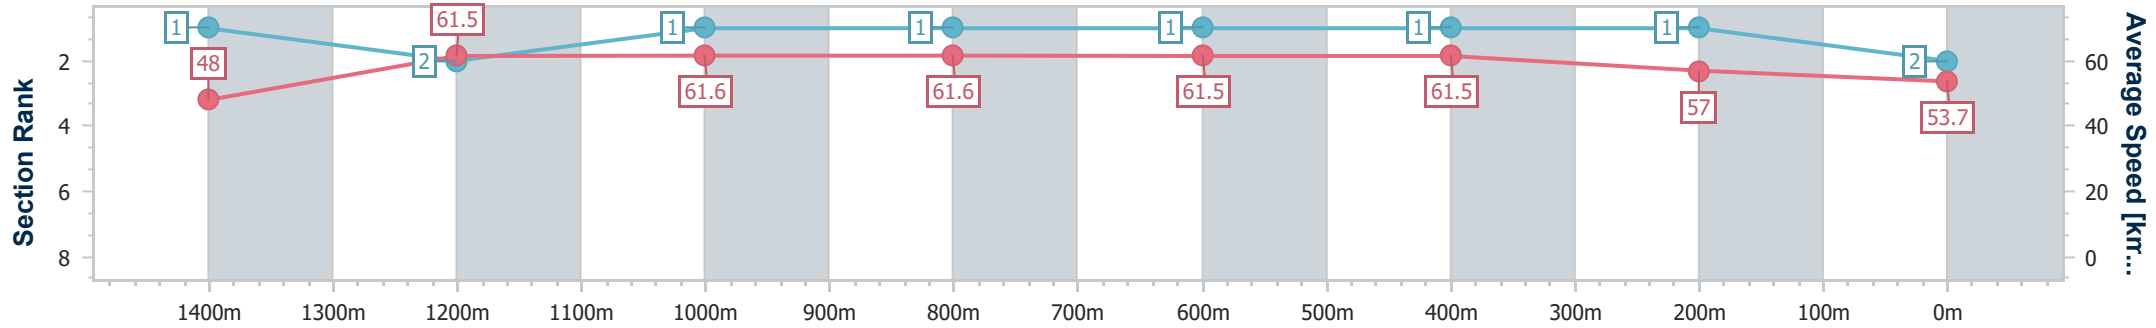

Aquis Park Gold Coast Poly QLD Professional

Race 4: R Marine Crawley Maiden Handicap - 1540m

02 March 2024 - 14:49

Track Rating: Synthetic , Weather: Fine, Rail Position: True

Section	Overall	1400m	1200m	1000m	800m	600m	400m	200m
Section Times	1:35.57 [2] (0:10.46)	1:25.11 [1] (0:11.83)	1:13.28 [2] (0:11.71)	1:01.57 [1] (0:11.74)	0:49.83 [1] (0:11.78)	0:38.05 [1] (0:11.83)	0:26.22 [1] (0:12.71)	0:13.51 [1] (0:13.51)
Average Speed [km/h]	48.0	61.5	61.6	61.6	61.5	61.5	57.0	53.7
Top Speed [km/h]	61.6	62.2	61.8	62.3	62.2	62.8	58.8	55.2
Avg. Dist. to Rail [m]	2.7	1.2	1.7	1.7	1.8	2.1	3.0	4.5
Avg. Stride Freq. [Hz]	2.2	2.3	2.2	2.2	2.2	2.3	2.3	2.2
Avg. Stride Length [m]	6.1	7.5	7.8	7.9	7.7	7.5	7.0	6.9