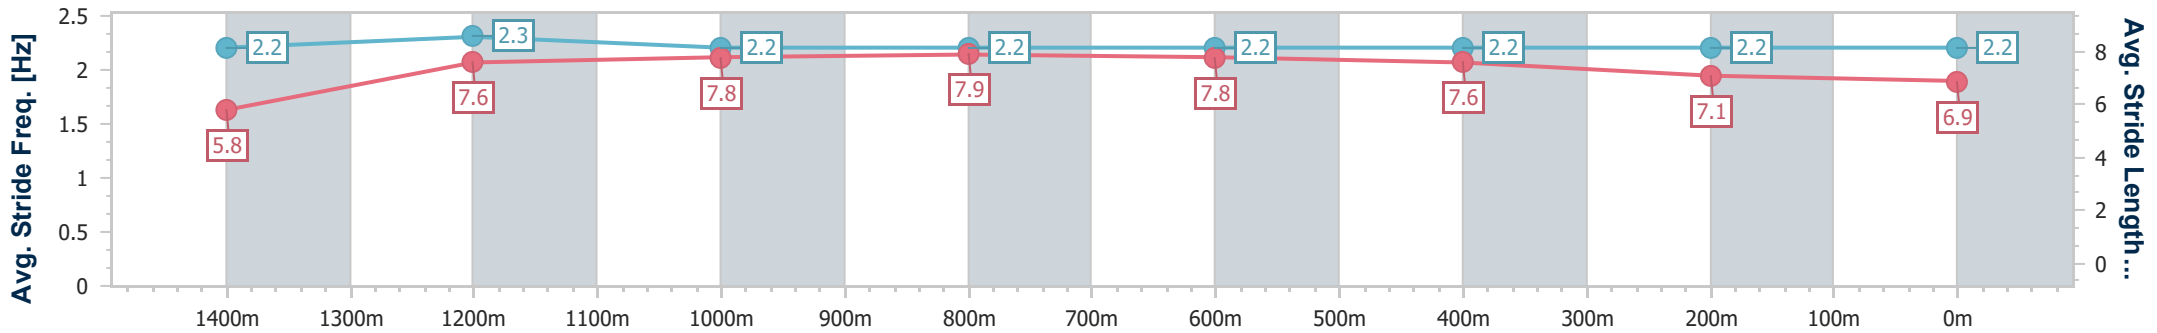

Aquis Park Gold Coast Poly QLD Professional

Race 4: R Marine Crawley Maiden Handicap - 1540m

02 March 2024 - 14:49

Track Rating: Synthetic , Weather: Fine, Rail Position: True

Section	Overall	1400m	1200m	1000m	800m	600m	400m	200m
Section Times	1:35.91 [4] (0:10.72)	1:25.19 [2] (0:11.77)	1:13.42 [4] (0:11.73)	1:01.69 [4] (0:11.81)	0:49.88 [4] (0:11.76)	0:38.12 [4] (0:11.94)	0:26.18 [3] (0:12.71)	0:13.47 [4] (0:13.47)
Average Speed [km/h]	47.0	62.1	61.2	61.5	61.6	60.8	57.0	53.7
Top Speed [km/h]	60.4	62.6	62.2	62.3	62.1	62.0	59.0	55.2
Avg. Dist. to Rail [m]	4.2	1.6	1.6	1.4	1.5	1.9	3.1	3.2
Avg. Stride Freq. [Hz]	2.2	2.3	2.2	2.2	2.2	2.2	2.2	2.2
Avg. Stride Length [m]	5.8	7.6	7.8	7.9	7.8	7.6	7.1	6.9