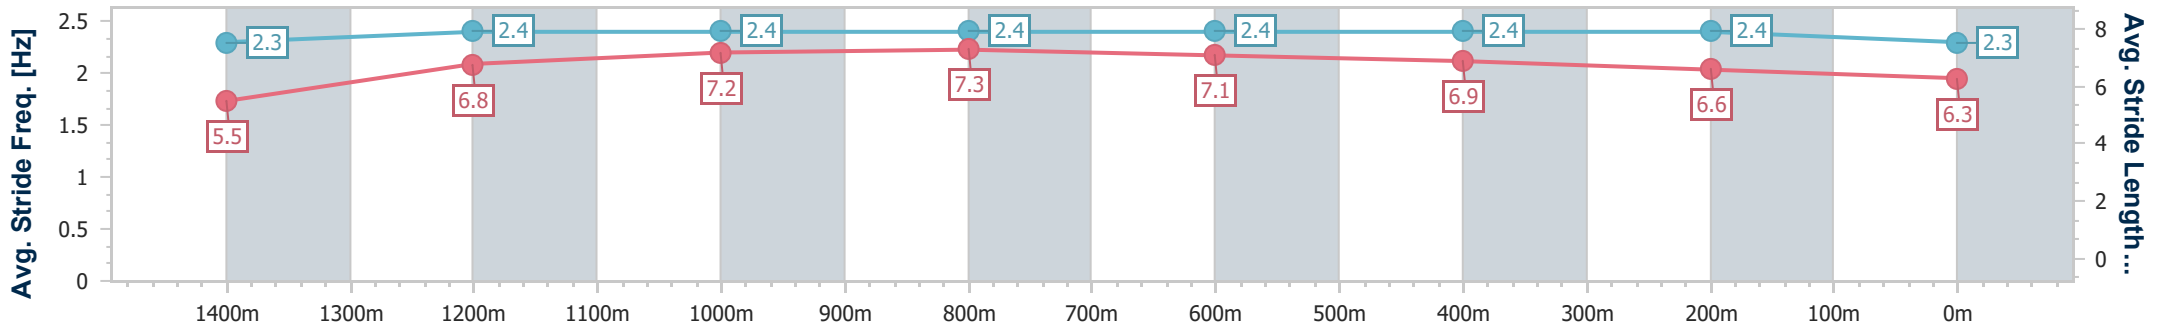

- [] Ranking at each section and finish
- .-.- No data available at this section
- NA No data available

Horse/Jockey Name	Mick's Passion
Final Rank	6
Fastest Section Time (Section)	0:10.97 (Overall)
Top Speed [km/h] (Section)	63.8 (1000m)
Race State	Finished

Aquis Park Gold Coast Poly QLD Professional

Race 4: R Marine Crawley Maiden Handicap - 1540m

02 March 2024 - 14:49

Track Rating: Synthetic , Weather: Fine, Rail Position: True

Section	Overall	1400m	1200m	1000m	800m	600m	400m	200m
Section Times	1:37.14 [6] (0:10.97)	1:26.17 [7] (0:12.59)	1:13.58 [8] (0:11.44)	1:02.14 [7] (0:11.58)	0:50.56 [7] (0:11.80)	0:38.76 [7] (0:12.28)	0:26.48 [7] (0:12.98)	0:13.50 [6] (0:13.50)
Average Speed [km/h]	45.8	58.8	63.0	62.1	61.1	59.0	55.8	53.3
Top Speed [km/h]	61.1	61.0	63.8	63.8	62.7	60.9	57.4	54.7
Avg. Dist. to Rail [m]	8.5	3.4	2.4	0.9	0.4	1.3	3.3	3.1
Avg. Stride Freq. [Hz]	2.3	2.4	2.4	2.4	2.4	2.4	2.4	2.3
Avg. Stride Length [m]	5.5	6.8	7.2	7.3	7.1	6.9	6.6	6.3