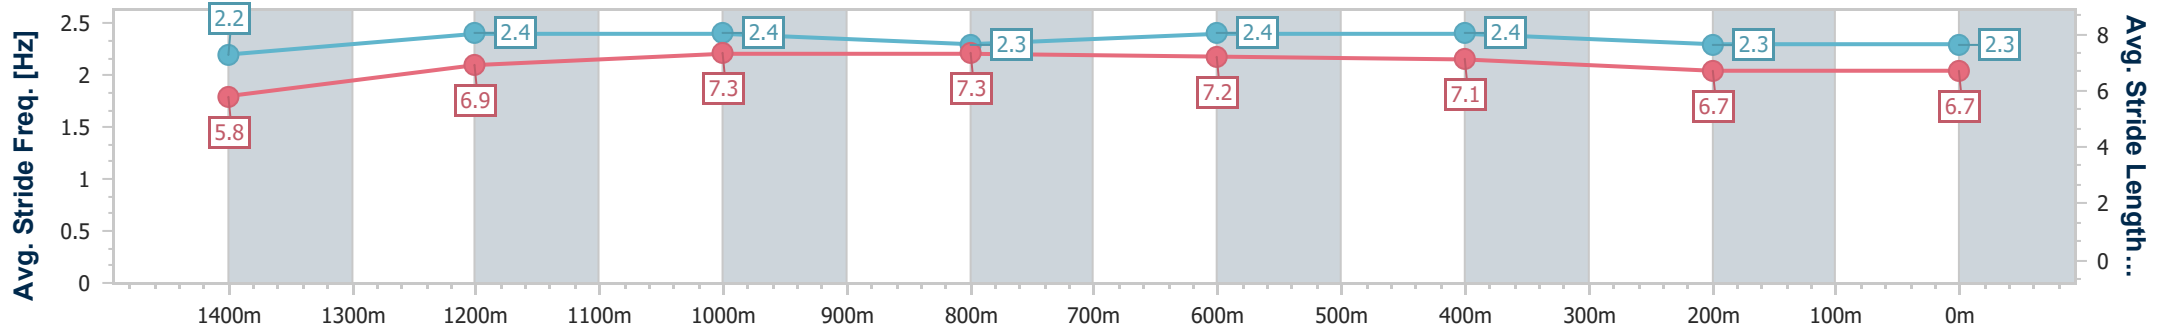

Aquis Park Gold Coast Poly QLD Professional

Race 4: R Marine Crawley Maiden Handicap - 1540m

02 March 2024 - 14:49

Track Rating: Synthetic , Weather: Fine, Rail Position: True

Section	Overall	1400m	1200m	1000m	800m	600m	400m	200m
Section Times	1:35.79 [3] (0:10.90)	1:24.89 [6] (0:12.21)	1:12.68 [6] (0:11.43)	1:01.25 [6] (0:11.75)	0:49.50 [6] (0:11.69)	0:37.81 [5] (0:11.98)	0:25.83 [5] (0:12.83)	0:13.00 [5]
Average Speed [km/h]	46.3	60.0	63.0	61.3	61.9	60.6	56.7	55.3
Top Speed [km/h]	60.7	61.7	64.0	62.6	63.7	62.8	58.4	56.1
Avg. Dist. to Rail [m]	6.7	1.9	0.9	1.2	1.2	1.8	4.5	4.4
Avg. Stride Freq. [Hz]	2.2	2.4	2.4	2.3	2.4	2.4	2.3	2.3
Avg. Stride Length [m]	5.8	6.9	7.3	7.3	7.2	7.1	6.7	6.7