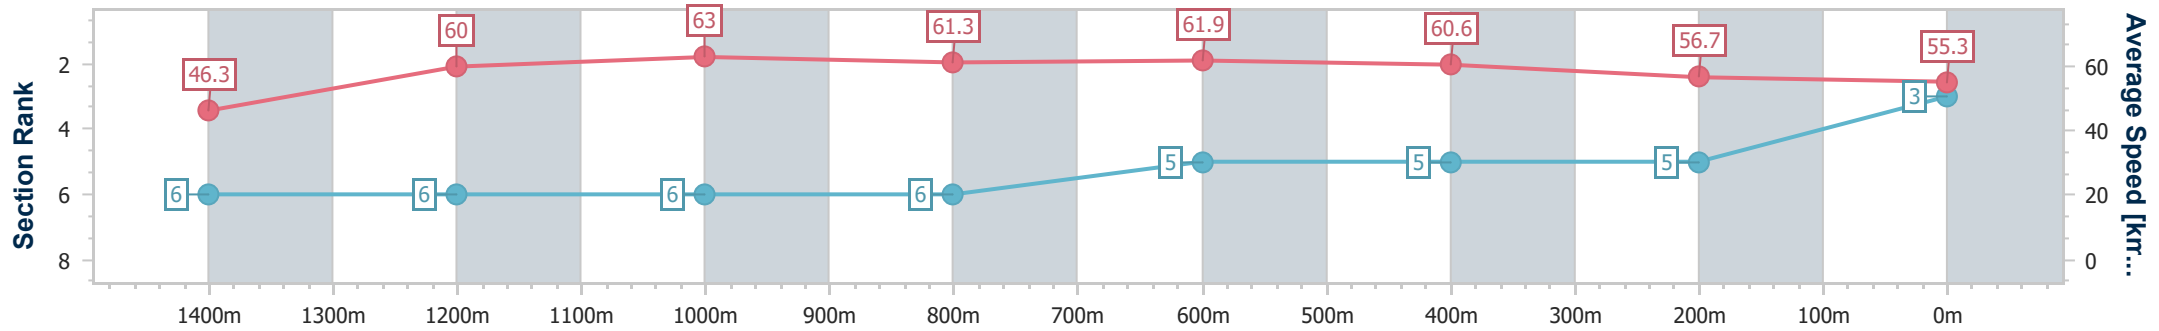

Aquis Park Gold Coast Poly QLD Professional

Race 4: R Marine Crawley Maiden Handicap - 1540m

02 March 2024 - 14:49

Track Rating: Synthetic , Weather: Fine, Rail Position: True

Section	Overall	1400m	1200m	1000m	800m	600m	400m	200m
Section Times	1:35.79 [3] (0:10.90)	1:24.89 [6] (0:12.21)	1:12.68 [6] (0:11.43)	1:01.25 [6] (0:11.75)	0:49.50 [6] (0:11.69)	0:37.81 [5] (0:11.98)	0:25.83 [5] (0:12.83)	0:13.00 [5]
Average Speed [km/h]	46.3	60.0	63.0	61.3	61.9	60.6	56.7	55.3
Top Speed [km/h]	60.7	61.7	64.0	62.6	63.7	62.8	58.4	56.1
Avg. Dist. to Rail [m]	6.7	1.9	0.9	1.2	1.2	1.8	4.5	4.4
Avg. Stride Freq. [Hz]	2.2	2.4	2.4	2.3	2.4	2.4	2.3	2.3
Avg. Stride Length [m]	5.8	6.9	7.3	7.3	7.2	7.1	6.7	6.7