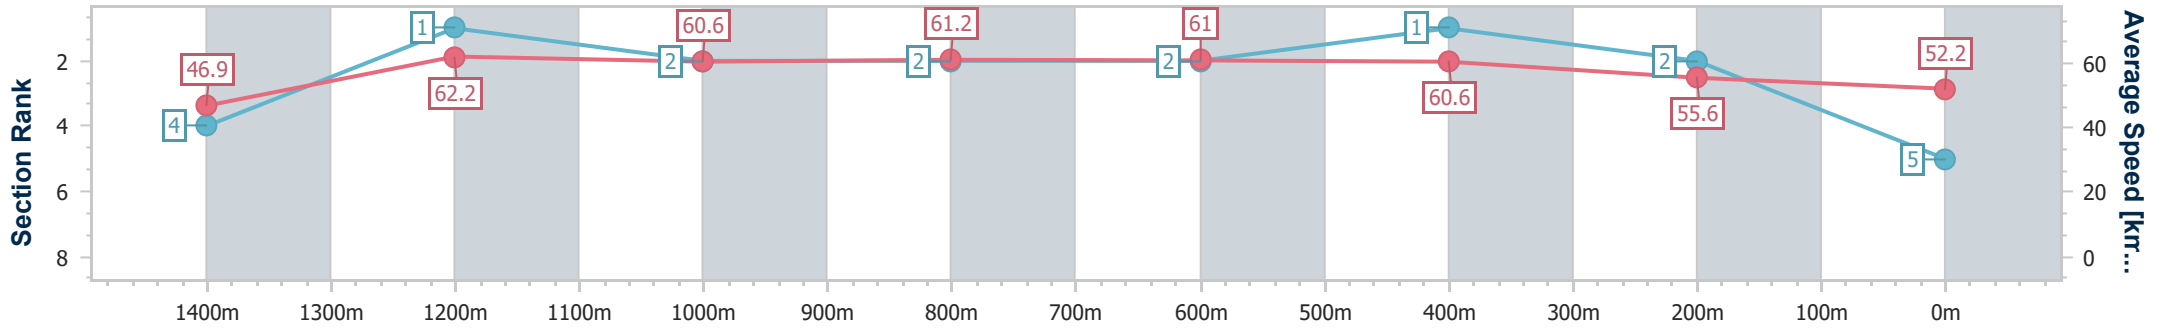

Aquis Park Gold Coast Poly QLD Professional

Race 4: R Marine Crawley Maiden Handicap - 1540m

02 March 2024 - 14:49

Track Rating: Synthetic , Weather: Fine, Rail Position: True

Section	Overall	1400m	1200m	1000m	800m	600m	400m	200m
Section Times	1:36.15 [5] (0:10.76)	1:25.39 [4] (0:11.41)	1:13.98 [1] (0:11.87)	1:02.11 [2] (0:11.80)	0:50.31 [2] (0:11.74)	0:38.57 [2] (0:11.77)	0:26.80 [1] (0:12.90)	0:13.90 [2] (0:13.90)
Average Speed [km/h]	46.9	62.2	60.6	61.2	61.0	60.6	55.6	52.2
Top Speed [km/h]	63.6	63.7	61.7	62.7	62.6	61.8	58.1	54.0
Avg. Dist. to Rail [m]	6.8	2.7	2.1	0.4	1.1	1.2	0.4	0.8
Avg. Stride Freq. [Hz]	2.3	2.5	2.4	2.4	2.4	2.5	2.4	2.3
Avg. Stride Length [m]	5.5	7.0	6.9	7.1	7.0	6.8	6.5	6.2

- [] Ranking at each section and finish
- .-.- No data available at this section
- NA No data available

Horse/Jockey Name	Mick's Passion
Final Rank	6
Fastest Section Time (Section)	0:10.97 (Overall)
Top Speed [km/h] (Section)	63.8 (1000m)
Race State	Finished