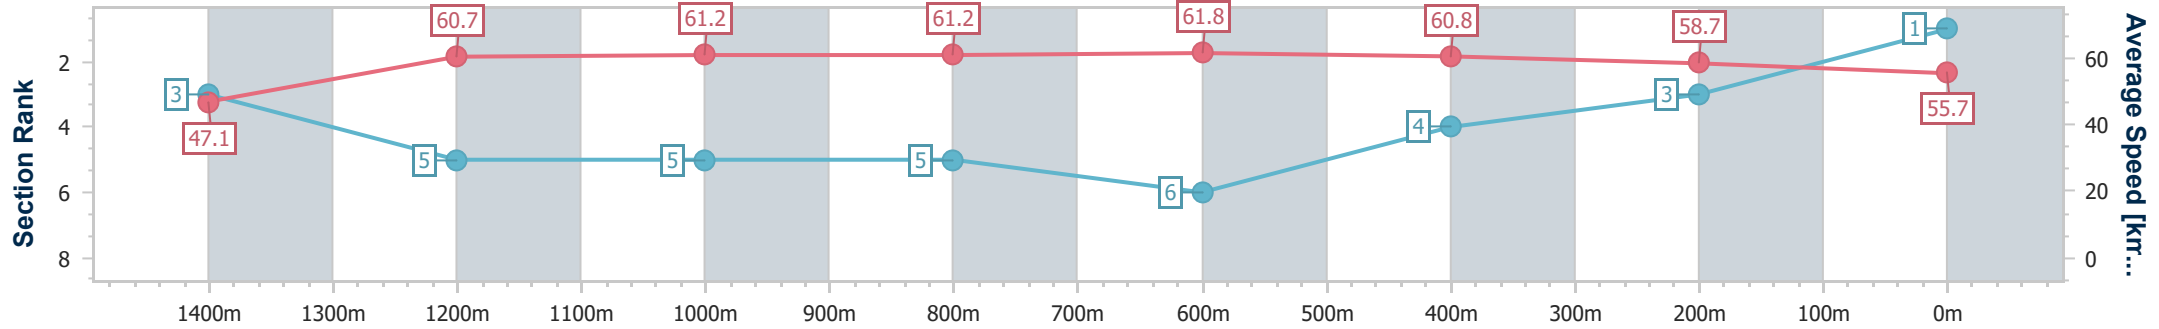

- [] Ranking at each section and finish
- .-.- No data available at this section
- NA No data available

Horse/Jockey Name	Crusader Razor
Final Rank	2
Fastest Section Time (Section)	0:10.46 (Overall)
Top Speed [km/h] (Section)	62.8 (600m)
Race State	Finished