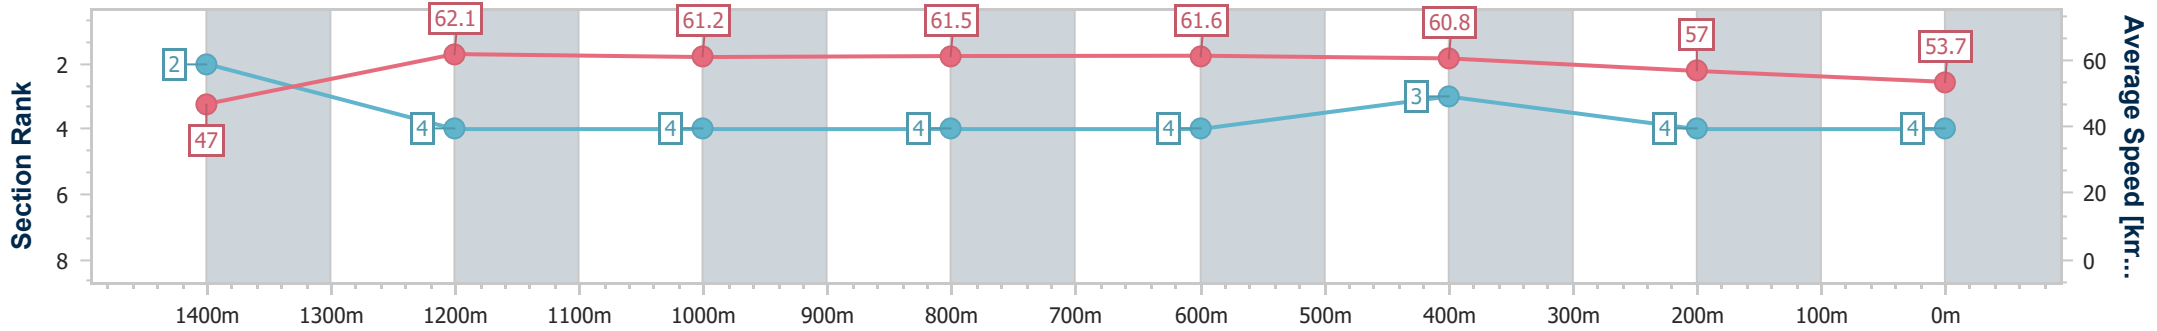

Aquis Park Gold Coast Poly QLD Professional

Race 4: R Marine Crawley Maiden Handicap - 1540m

02 March 2024 - 14:49

Track Rating: Synthetic , Weather: Fine, Rail Position: True

Section	Overall	1400m	1200m	1000m	800m	600m	400m	200m
Section Times	1:35.91 [4] (0:10.72)	1:25.19 [2] (0:11.77)	1:13.42 [4] (0:11.73)	1:01.69 [4] (0:11.81)	0:49.88 [4] (0:11.76)	0:38.12 [4] (0:11.94)	0:26.18 [3] (0:12.71)	0:13.47 [4] (0:13.47)
Average Speed [km/h]	47.0	62.1	61.2	61.5	61.6	60.8	57.0	53.7
Top Speed [km/h]	60.4	62.6	62.2	62.3	62.1	62.0	59.0	55.2
Avg. Dist. to Rail [m]	4.2	1.6	1.6	1.4	1.5	1.9	3.1	3.2
Avg. Stride Freq. [Hz]	2.2	2.3	2.2	2.2	2.2	2.2	2.2	2.2
Avg. Stride Length [m]	5.8	7.6	7.8	7.9	7.8	7.6	7.1	6.9