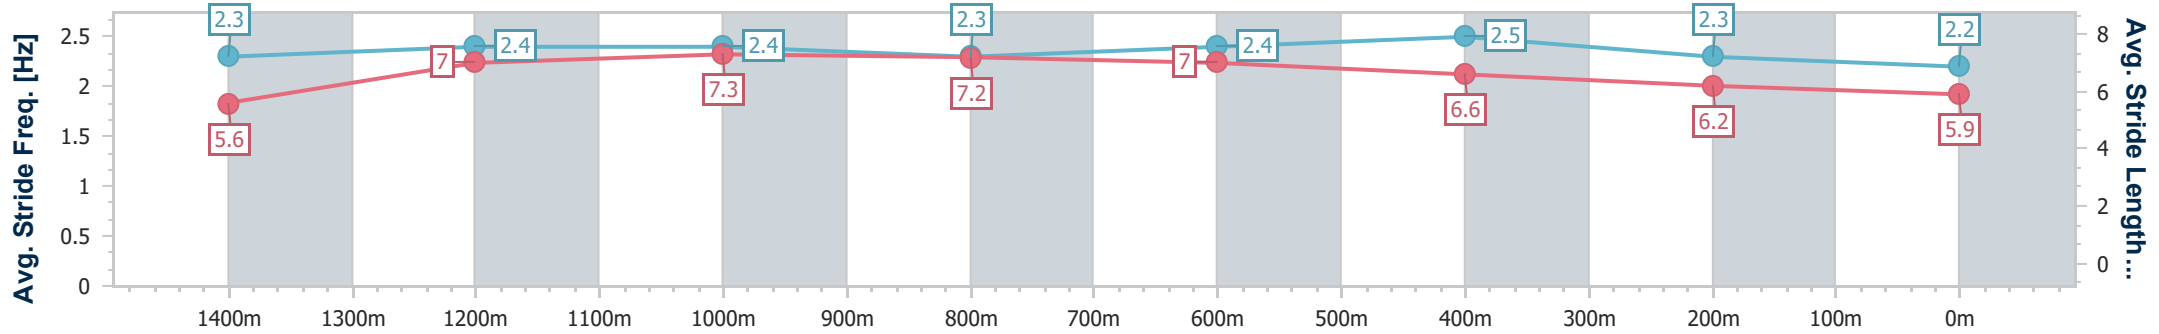

Aquis Park Gold Coast Poly QLD Professional

Race 4: R Marine Crawley Maiden Handicap - 1540m

02 March 2024 - 14:49

Track Rating: Synthetic , Weather: Fine, Rail Position: True

Section	Overall	1400m	1200m	1000m	800m	600m	400m	200m
Section Times	1:39.26 [7] (0:10.82)	1:28.44 [5] (0:11.65)	1:16.79 [3] (0:11.65)	1:05.14 [3] (0:11.75)	0:53.39 [3] (0:11.82)	0:41.57 [3] (0:12.36)	0:29.21 [6] (0:13.75)	0:15.46 [7] (0:15.46)
Average Speed [km/h]	46.4	61.7	62.0	61.3	60.9	58.6	52.6	46.9
Top Speed [km/h]	62.4	63.1	63.1	62.3	61.6	60.9	55.4	50.0
Avg. Dist. to Rail [m]	2.9	0.6	0.7	0.5	0.7	1.5	1.9	2.1
Avg. Stride Freq. [Hz]	2.3	2.4	2.4	2.3	2.4	2.5	2.3	2.2
Avg. Stride Length [m]	5.6	7.0	7.3	7.2	7.0	6.6	6.2	5.9

- [] Ranking at each section and finish
- .-.- No data available at this section
- NA No data available

Horse/Jockey Name	Majestic Angel
Final Rank	8
Fastest Section Time (Section)	0:10.98 (Overall)
Top Speed [km/h] (Section)	62.5 (1200m)
Race State	Finished