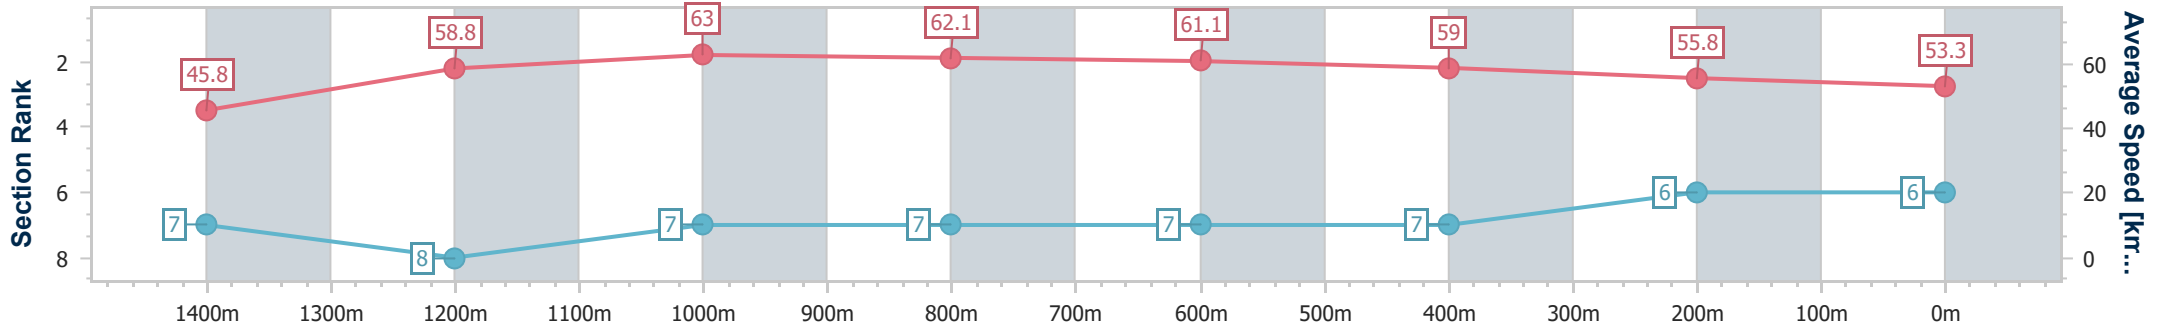

- [] Ranking at each section and finish
- .-.- No data available at this section
- NA No data available

Horse/Jockey Name	Mick's Passion
Final Rank	6
Fastest Section Time (Section)	0:10.97 (Overall)
Top Speed [km/h] (Section)	63.8 (1000m)
Race State	Finished

Aquis Park Gold Coast Poly QLD Professional

Race 4: R Marine Crawley Maiden Handicap - 1540m

02 March 2024 - 14:49

Track Rating: Synthetic , Weather: Fine, Rail Position: True

Section	Overall	1400m	1200m	1000m	800m	600m	400m	200m
Section Times	1:37.14 [6] (0:10.97)	1:26.17 [7] (0:12.59)	1:13.58 [8] (0:11.44)	1:02.14 [7] (0:11.58)	0:50.56 [7] (0:11.80)	0:38.76 [7] (0:12.28)	0:26.48 [7] (0:12.98)	0:13.50 [6] (0:13.50)
Average Speed [km/h]	45.8	58.8	63.0	62.1	61.1	59.0	55.8	53.3
Top Speed [km/h]	61.1	61.0	63.8	63.8	62.7	60.9	57.4	54.7
Avg. Dist. to Rail [m]	8.5	3.4	2.4	0.9	0.4	1.3	3.3	3.1
Avg. Stride Freq. [Hz]	2.3	2.4	2.4	2.4	2.4	2.4	2.4	2.3
Avg. Stride Length [m]	5.5	6.8	7.2	7.3	7.1	6.9	6.6	6.3