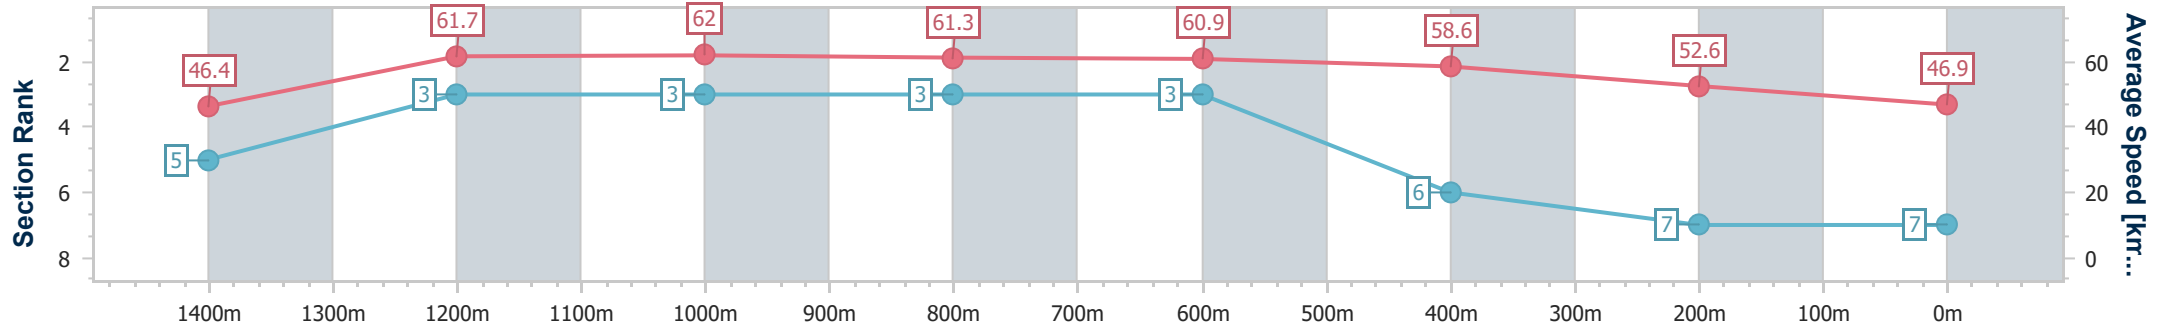

Aquis Park Gold Coast Poly QLD Professional

Race 4: R Marine Crawley Maiden Handicap - 1540m

02 March 2024 - 14:49

Track Rating: Synthetic , Weather: Fine, Rail Position: True

Section	Overall	1400m	1200m	1000m	800m	600m	400m	200m
Section Times	1:39.26 [7] (0:10.82)	1:28.44 [5] (0:11.65)	1:16.79 [3] (0:11.65)	1:05.14 [3] (0:11.75)	0:53.39 [3] (0:11.82)	0:41.57 [3] (0:12.36)	0:29.21 [6] (0:13.75)	0:15.46 [7] (0:15.46)
Average Speed [km/h]	46.4	61.7	62.0	61.3	60.9	58.6	52.6	46.9
Top Speed [km/h]	62.4	63.1	63.1	62.3	61.6	60.9	55.4	50.0
Avg. Dist. to Rail [m]	2.9	0.6	0.7	0.5	0.7	1.5	1.9	2.1
Avg. Stride Freq. [Hz]	2.3	2.4	2.4	2.3	2.4	2.5	2.3	2.2
Avg. Stride Length [m]	5.6	7.0	7.3	7.2	7.0	6.6	6.2	5.9

- [] Ranking at each section and finish
- .-.- No data available at this section
- NA No data available

Horse/Jockey Name	Majestic Angel
Final Rank	8
Fastest Section Time (Section)	0:10.98 (Overall)
Top Speed [km/h] (Section)	62.5 (1200m)
Race State	Finished