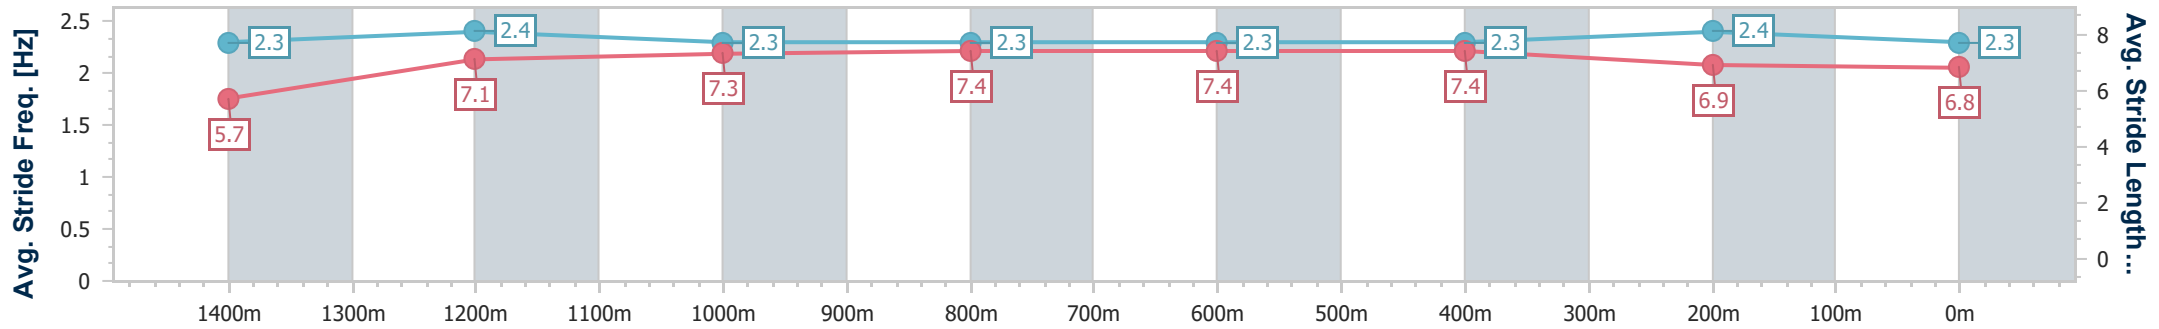

- [] Ranking at each section and finish
- .-.- No data available at this section
- NA No data available

Horse/Jockey Name	Crusader Razor
Final Rank	2
Fastest Section Time (Section)	0:10.46 (Overall)
Top Speed [km/h] (Section)	62.8 (600m)
Race State	Finished