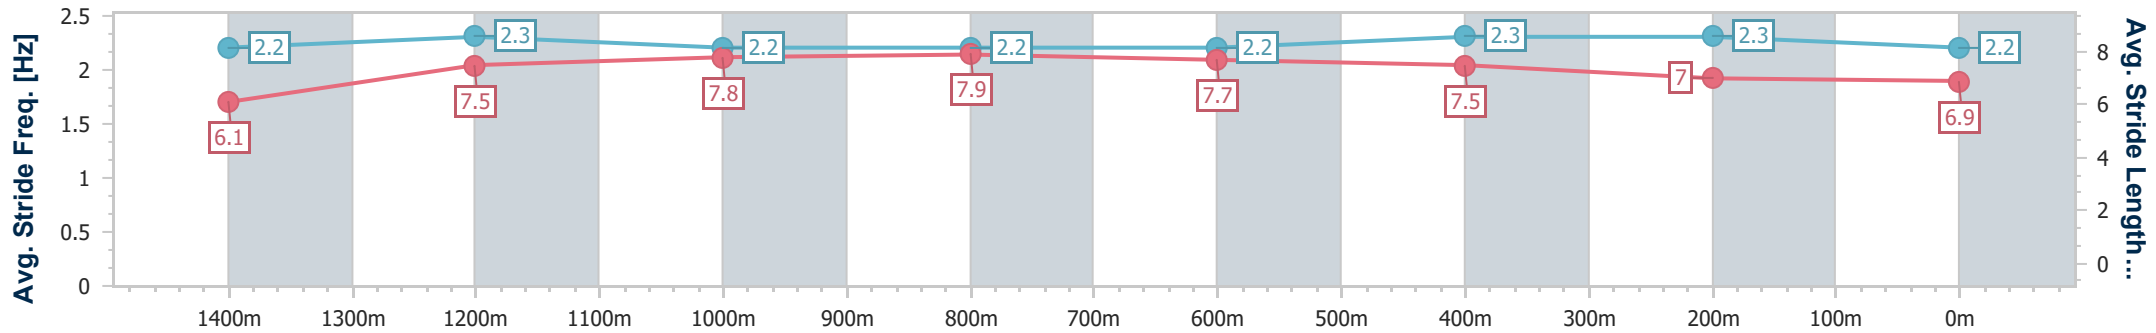

Aquis Park Gold Coast Poly QLD Professional

Race 4: R Marine Crawley Maiden Handicap - 1540m

02 March 2024 - 14:49

Track Rating: Synthetic , Weather: Fine, Rail Position: True

Section	Overall	1400m	1200m	1000m	800m	600m	400m	200m
Section Times	1:35.57 [2] (0:10.46)	1:25.11 [1] (0:11.83)	1:13.28 [2] (0:11.71)	1:01.57 [1] (0:11.74)	0:49.83 [1] (0:11.78)	0:38.05 [1] (0:11.83)	0:26.22 [1] (0:12.71)	0:13.51 [1] (0:13.51)
Average Speed [km/h]	48.0	61.5	61.6	61.6	61.5	61.5	57.0	53.7
Top Speed [km/h]	61.6	62.2	61.8	62.3	62.2	62.8	58.8	55.2
Avg. Dist. to Rail [m]	2.7	1.2	1.7	1.7	1.8	2.1	3.0	4.5
Avg. Stride Freq. [Hz]	2.2	2.3	2.2	2.2	2.2	2.3	2.3	2.2
Avg. Stride Length [m]	6.1	7.5	7.8	7.9	7.7	7.5	7.0	6.9

- [] Ranking at each section and finish
- .-.- No data available at this section
- NA No data available

Horse/Jockey Name	Super Fair
Final Rank	3
Fastest Section Time (Section)	0:10.90 (Overall)
Top Speed [km/h] (Section)	64.0 (1200m)
Race State	Finished