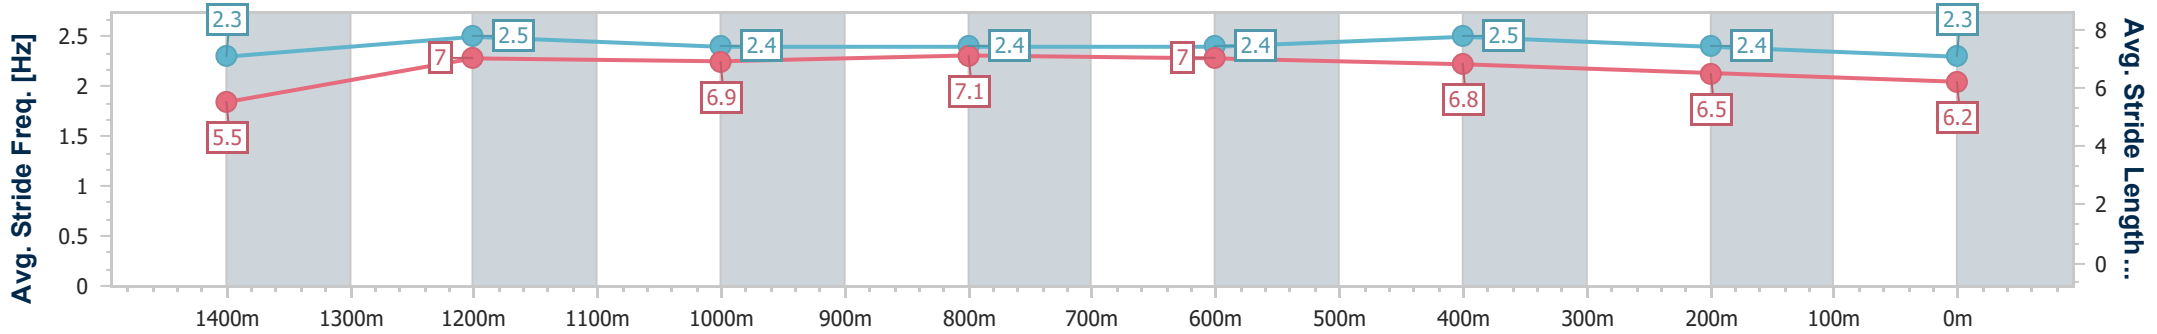

Aquis Park Gold Coast Poly QLD Professional

Race 4: R Marine Crawley Maiden Handicap - 1540m

02 March 2024 - 14:49

Track Rating: Synthetic , Weather: Fine, Rail Position: True

Section	Overall	1400m	1200m	1000m	800m	600m	400m	200m
Section Times	1:36.15 [5] (0:10.76)	1:25.39 [4] (0:11.41)	1:13.98 [1] (0:11.87)	1:02.11 [2] (0:11.80)	0:50.31 [2] (0:11.74)	0:38.57 [2] (0:11.77)	0:26.80 [1] (0:12.90)	0:13.90 [2] (0:13.90)
Average Speed [km/h]	46.9	62.2	60.6	61.2	61.0	60.6	55.6	52.2
Top Speed [km/h]	63.6	63.7	61.7	62.7	62.6	61.8	58.1	54.0
Avg. Dist. to Rail [m]	6.8	2.7	2.1	0.4	1.1	1.2	0.4	0.8
Avg. Stride Freq. [Hz]	2.3	2.5	2.4	2.4	2.4	2.5	2.4	2.3
Avg. Stride Length [m]	5.5	7.0	6.9	7.1	7.0	6.8	6.5	6.2

- [] Ranking at each section and finish
- .-.- No data available at this section
- NA No data available

Horse/Jockey Name	Mick's Passion
Final Rank	6
Fastest Section Time (Section)	0:10.97 (Overall)
Top Speed [km/h] (Section)	63.8 (1000m)
Race State	Finished