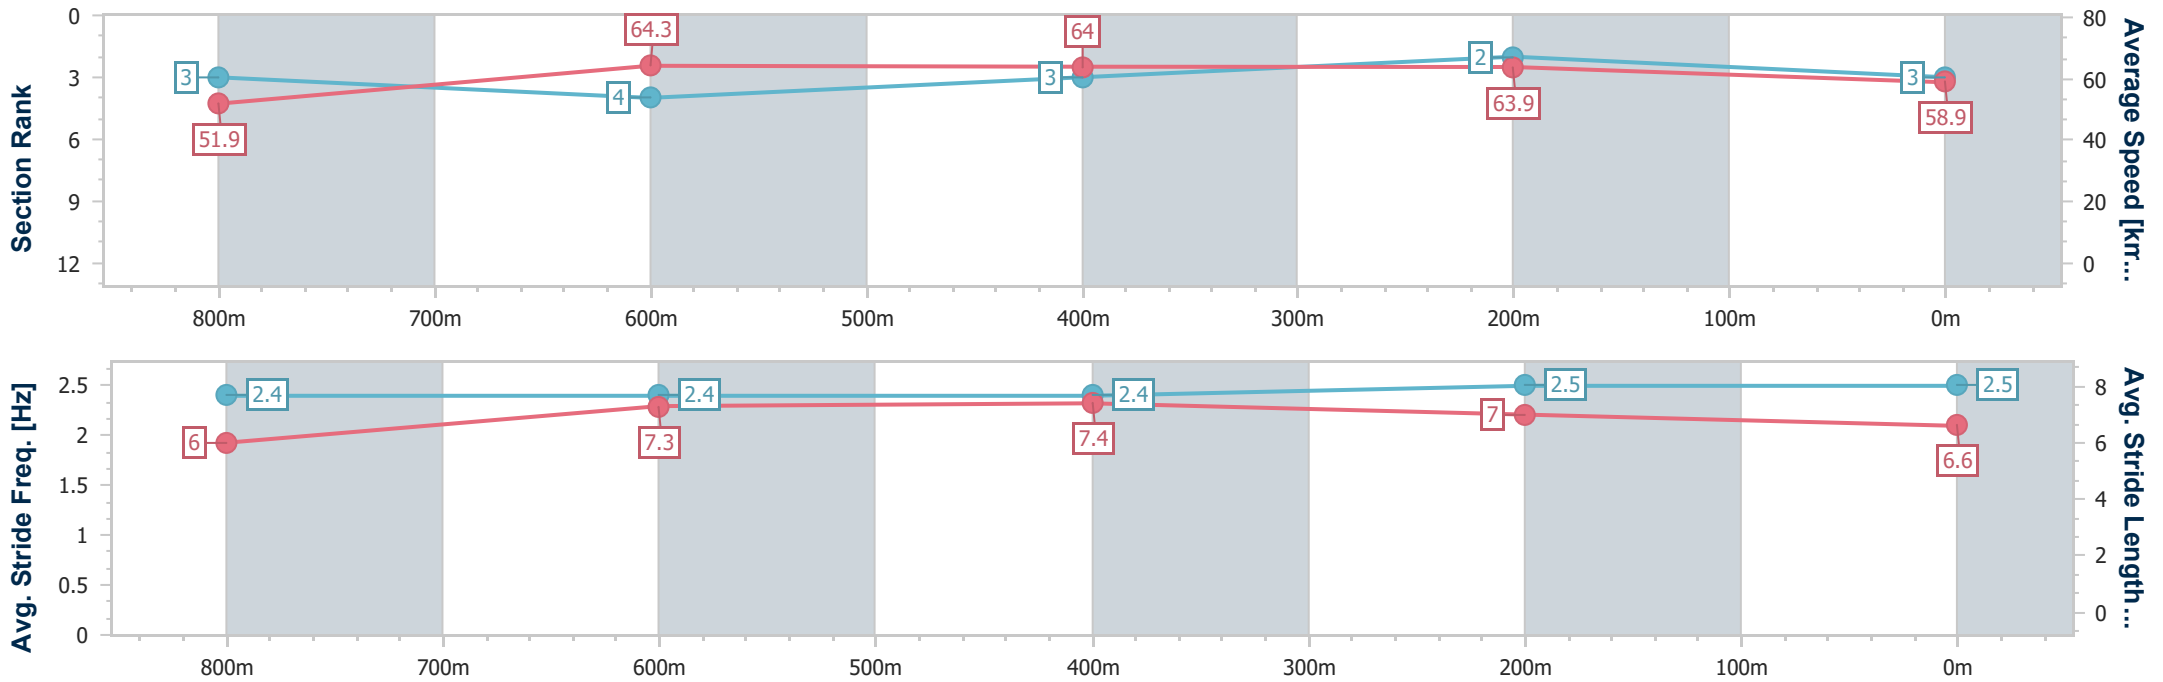

Horse/Jockey Name	Vancouver Queen
Final Rank	3
Fastest Section Time (Section)	0:11.16 (800m)
Top Speed [km/h] (Section)	67.2 (Overall)
Race State	Finished

Sunshine Coast Poly Track QLD Professional
Race 6: IN CURTAINS & BLINDS Class 1 Handicap - 1000m
01 March 2024 - 20:32
Track Rating: Synthetic, Weather: Fine, Rail Position: True

Section	Overall	800m	600m	400m	200m
Section Times	0:59.66 [3] (0:13.87)	0:45.79 [3] (0:11.16)	0:34.63 [4] (0:11.24)	0:23.39 [3] (0:11.24)	0:12.15 [2] (0:12.15)
Average Speed [km/h]	51.9	64.3	64.0	63.9	58.9
Top Speed [km/h]	67.2	65.0	64.4	66.0	61.9
Avg. Dist. to Rail [m]	1.8	0.8	0.5	1.0	2.6
Avg. Stride Freq. [Hz]	2.4	2.4	2.4	2.5	2.5
Avg. Stride Length [m]	6.0	7.3	7.4	7.0	6.6

- [ ] Ranking at each section and finish
- -.-.- No data available at this section
- NA No data available