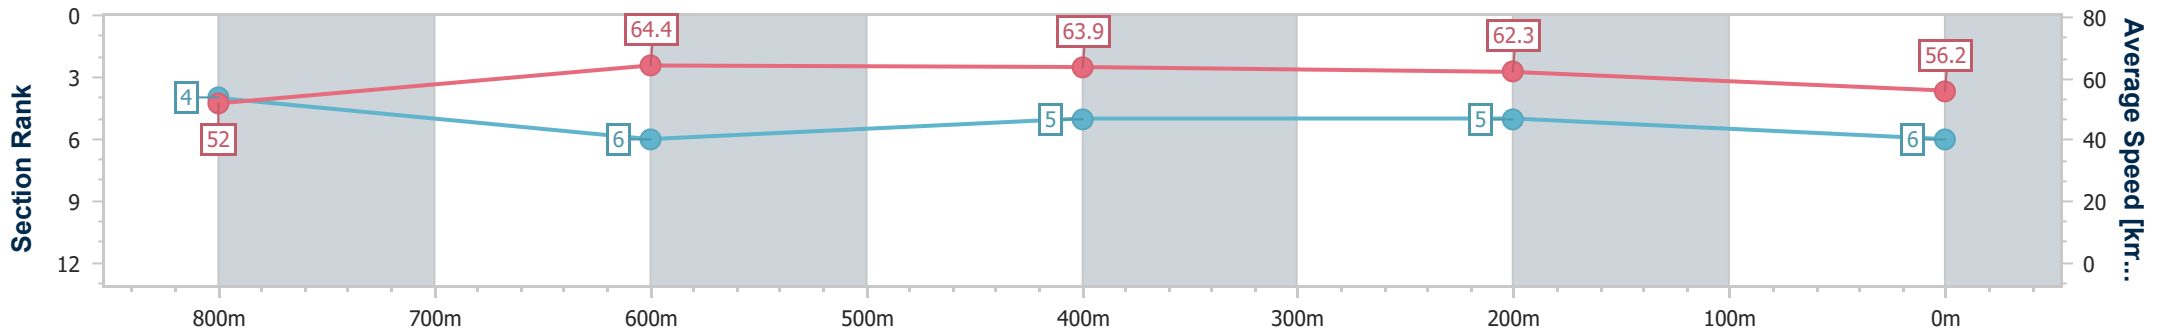

- [] Ranking at each section and finish
- .-.- No data available at this section
- NA No data available

Horse/Jockey Name	Curry Legend
Final Rank	6
Fastest Section Time (Section)	0:11.26 (800m)
Top Speed [km/h] (Section)	66.7 (Overall)
Race State	Finished

Sunshine Coast Poly Track QLD Professional
 Race 6: IN CURTAINS & BLINDS Class 1 Handicap - 1000m
 01 March 2024 - 20:32
 Track Rating: Synthetic, Weather: Fine, Rail Position: True

Section	Overall	800m	600m	400m	200m
Section Times	1:00.82 [6] (0:13.89)	0:46.93 [4] (0:11.26)	0:35.67 [6] (0:11.32)	0:24.35 [5] (0:11.56)	0:12.79 [5] (0:12.79)
Average Speed [km/h]	52.0	64.4	63.9	62.3	56.2
Top Speed [km/h]	66.7	66.5	65.8	63.9	61.1
Avg. Dist. to Rail [m]	4.0	1.7	0.6	1.4	0.8
Avg. Stride Freq. [Hz]	2.4	2.5	2.5	2.5	2.4
Avg. Stride Length [m]	6.0	7.1	7.0	7.0	6.6

- [] Ranking at each section and finish
- .-.- No data available at this section
- NA No data available

Horse/Jockey Name	What's Up Honey
Final Rank	7
Fastest Section Time (Section)	0:10.86 (800m)
Top Speed [km/h] (Section)	68.4 (Overall)
Race State	Finished