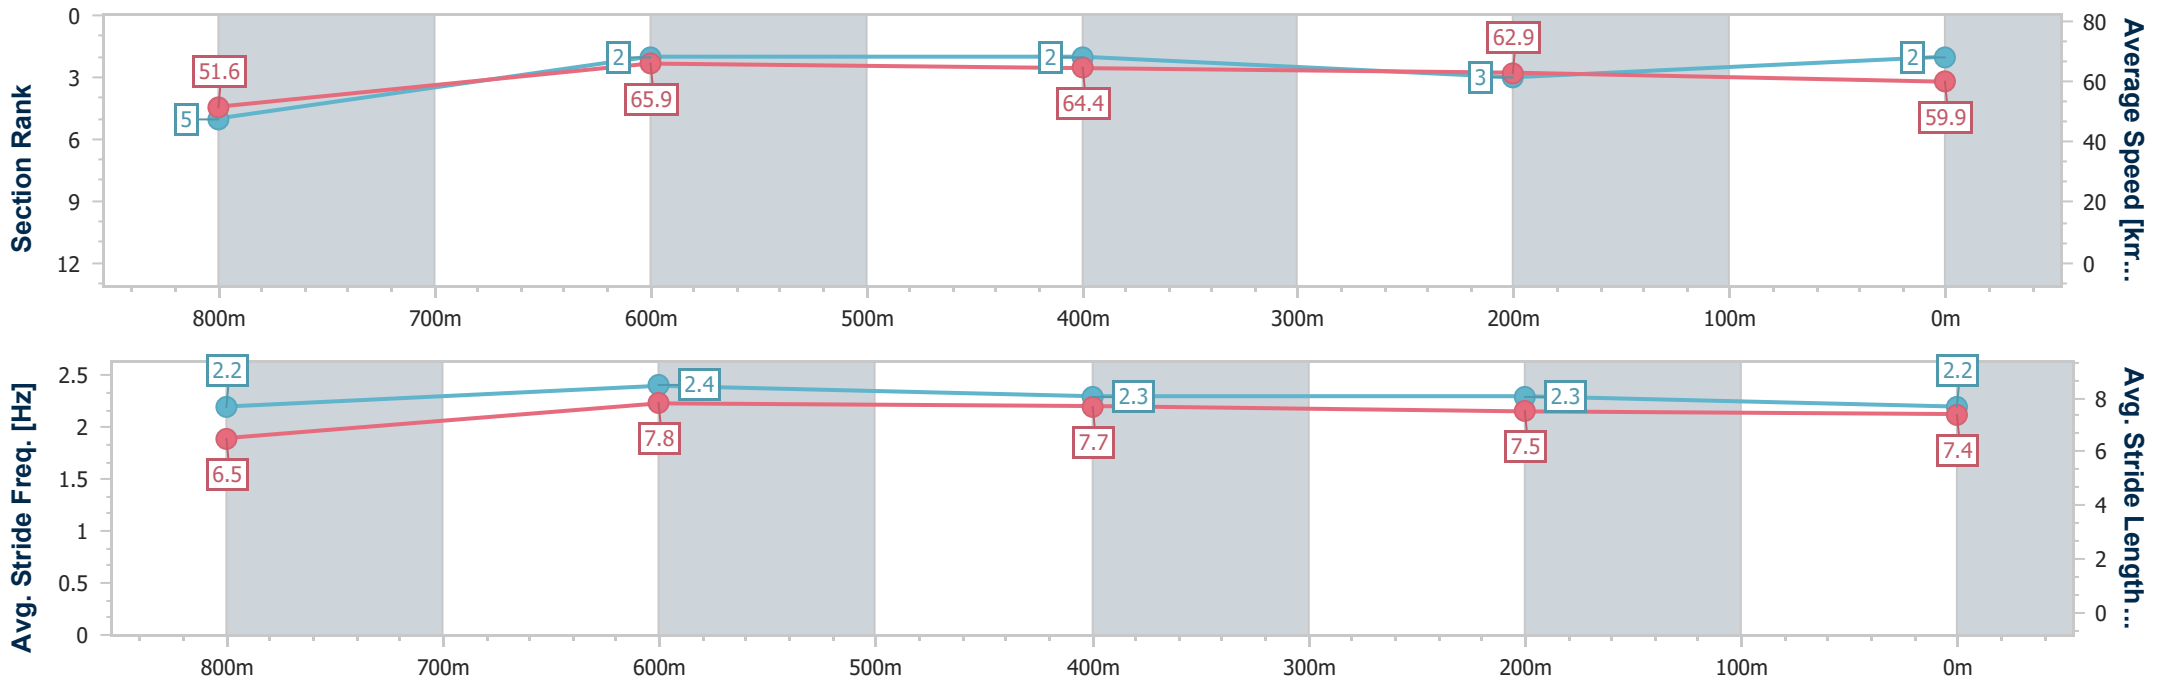

Horse/Jockey Name	Chaseton
Final Rank	2
Fastest Section Time (Section)	0:10.92 (800m)
Top Speed [km/h] (Section)	67.6 (800m)
Race State	Finished

Sunshine Coast Poly Track QLD Professional
Race 6: IN CURTAINS & BLINDS Class 1 Handicap - 1000m
01 March 2024 - 20:32
Track Rating: Synthetic, Weather: Fine, Rail Position: True

Section	Overall	800m	600m	400m	200m
Section Times	0:59.61 [2] (0:13.96)	0:45.65 [5] (0:10.92)	0:34.73 [2] (0:11.30)	0:23.43 [2] (0:11.43)	0:12.00 [3] (0:12.00)
Average Speed [km/h]	51.6	65.9	64.4	62.9	59.9
Top Speed [km/h]	67.4	67.6	65.2	64.5	61.5
Avg. Dist. to Rail [m]	2.6	0.4	1.2	3.1	2.5
Avg. Stride Freq. [Hz]	2.2	2.4	2.3	2.3	2.2
Avg. Stride Length [m]	6.5	7.8	7.7	7.5	7.4

- [ ] Ranking at each section and finish
- -.-.- No data available at this section
- NA No data available