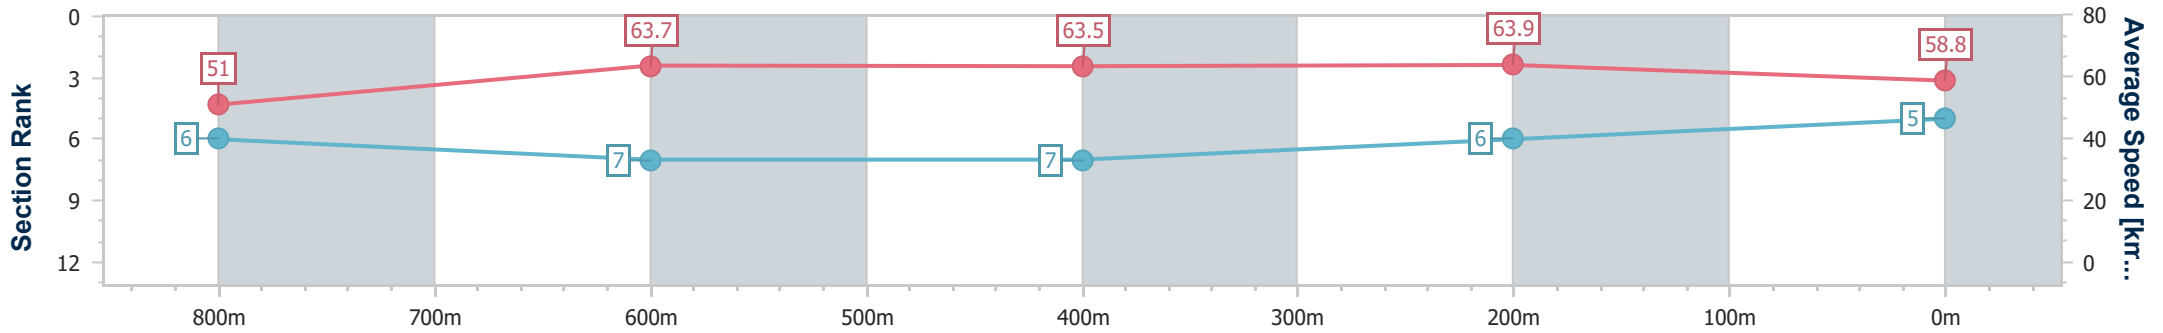

Horse/Jockey Name	Cruising Bill
Final Rank	5
Fastest Section Time (Section)	0:11.23 (400m)
Top Speed [km/h] (Section)	65.9 (400m)
Race State	Finished

Sunshine Coast Poly Track QLD Professional
Race 6: IN CURTAINS & BLINDS Class 1 Handicap - 1000m
01 March 2024 - 20:32
Track Rating: Synthetic, Weather: Fine, Rail Position: True

Section	Overall	800m	600m	400m	200m
Section Times	1:00.27 [5] (0:14.15)	0:46.12 [6] (0:11.30)	0:34.82 [7] (0:11.35)	0:23.47 [7] (0:11.23)	0:12.24 [6] (0:12.24)
Average Speed [km/h]	51.0	63.7	63.5	63.9	58.8
Top Speed [km/h]	64.4	64.2	64.2	65.9	61.6
Avg. Dist. to Rail [m]	1.2	0.5	0.2	0.9	1.0
Avg. Stride Freq. [Hz]	2.2	2.4	2.4	2.5	2.3
Avg. Stride Length [m]	6.5	7.3	7.2	7.2	7.0

- [ ] Ranking at each section and finish
- -.-.- No data available at this section
- NA No data available