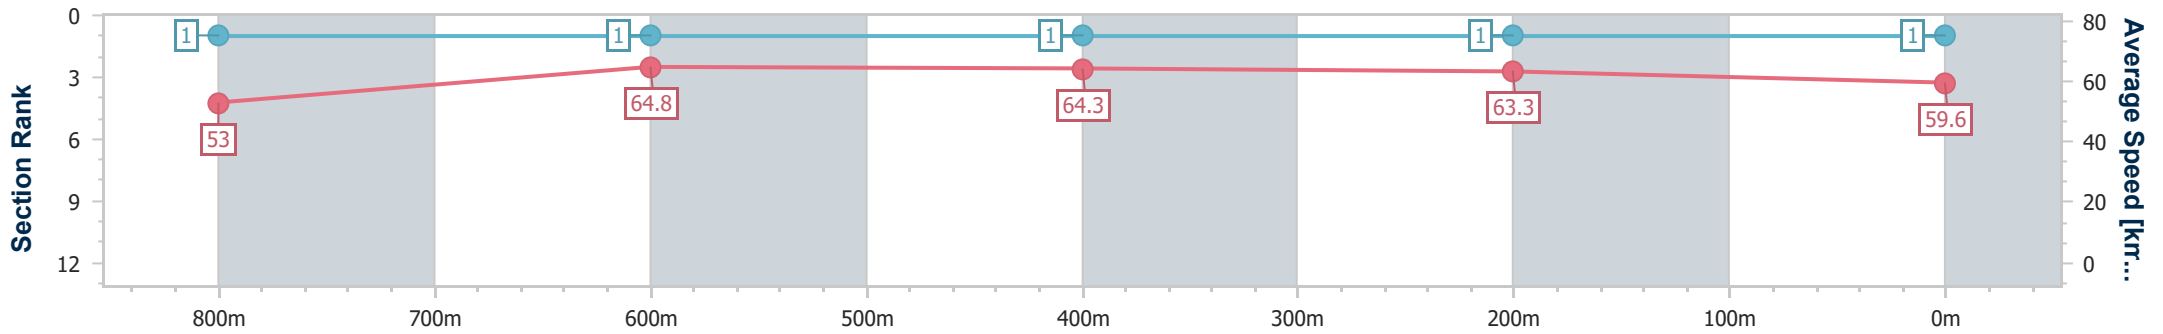

Horse/Jockey Name	Ready To Torque
Final Rank	1
Fastest Section Time (Section)	0:11.21 (800m)
Top Speed [km/h] (Section)	68.0 (Overall)
Race State	Finished

Sunshine Coast Poly Track QLD Professional
Race 6: IN CURTAINS & BLINDS Class 1 Handicap - 1000m
01 March 2024 - 20:32
Track Rating: Synthetic, Weather: Fine, Rail Position: True

Section	Overall	800m	600m	400m	200m
Section Times	0:59.39 [1] (0:13.58)	0:45.81 [1] (0:11.21)	0:34.60 [1] (0:11.22)	0:23.38 [1] (0:11.37)	0:12.01 [1] (0:12.01)
Average Speed [km/h]	53.0	64.8	64.3	63.3	59.6
Top Speed [km/h]	68.0	67.5	64.8	65.0	62.5
Avg. Dist. to Rail [m]	3.3	1.3	0.3	1.5	0.5
Avg. Stride Freq. [Hz]	2.4	2.4	2.4	2.4	2.3
Avg. Stride Length [m]	6.2	7.4	7.4	7.2	7.1

- [ ] Ranking at each section and finish
- -.-.- No data available at this section
- NA No data available