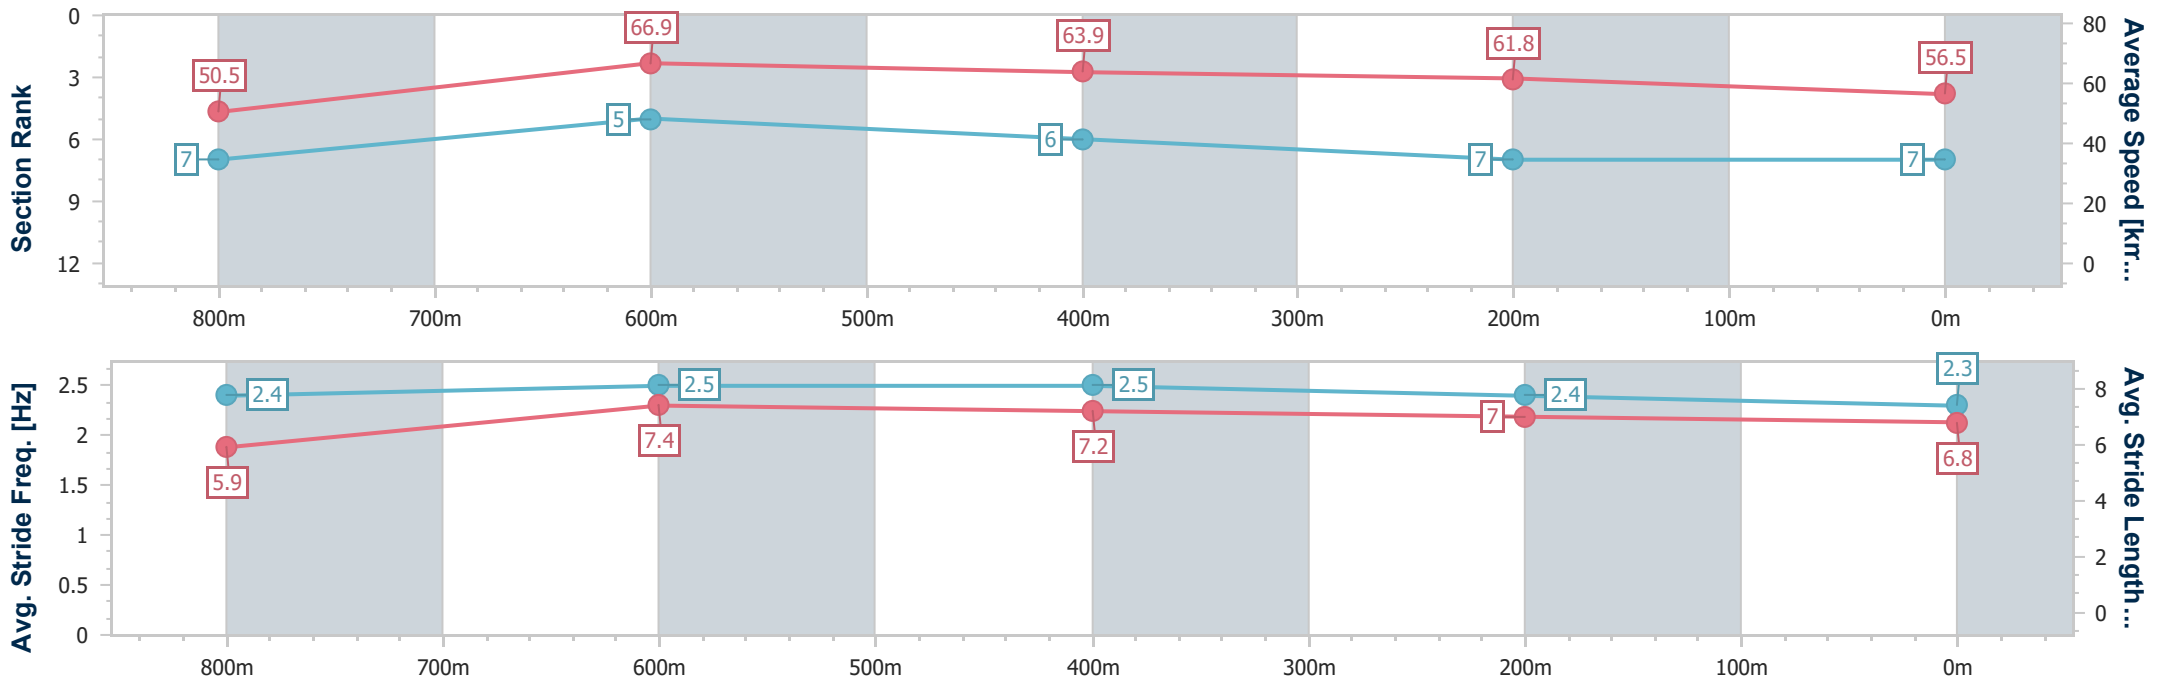

- [] Ranking at each section and finish
- .-.- No data available at this section
- NA No data available

Horse/Jockey Name	What's Up Honey
Final Rank	7
Fastest Section Time (Section)	0:10.86 (800m)
Top Speed [km/h] (Section)	68.4 (Overall)
Race State	Finished

Sunshine Coast Poly Track QLD Professional
 Race 6: IN CURTAINS & BLINDS Class 1 Handicap - 1000m
 01 March 2024 - 20:32
 Track Rating: Synthetic, Weather: Fine, Rail Position: True

Section	Overall	800m	600m	400m	200m
Section Times	1:00.90 [7] (0:14.25)	0:46.65 [7] (0:10.86)	0:35.79 [5] (0:11.40)	0:24.39 [6] (0:11.66)	0:12.73 [7] (0:12.73)
Average Speed [km/h]	50.5	66.9	63.9	61.8	56.5
Top Speed [km/h]	68.4	67.9	65.2	63.6	59.5
Avg. Dist. to Rail [m]	4.2	0.9	1.9	4.7	4.0
Avg. Stride Freq. [Hz]	2.4	2.5	2.5	2.4	2.3
Avg. Stride Length [m]	5.9	7.4	7.2	7.0	6.8

- [] Ranking at each section and finish
- .-.- No data available at this section
- NA No data available