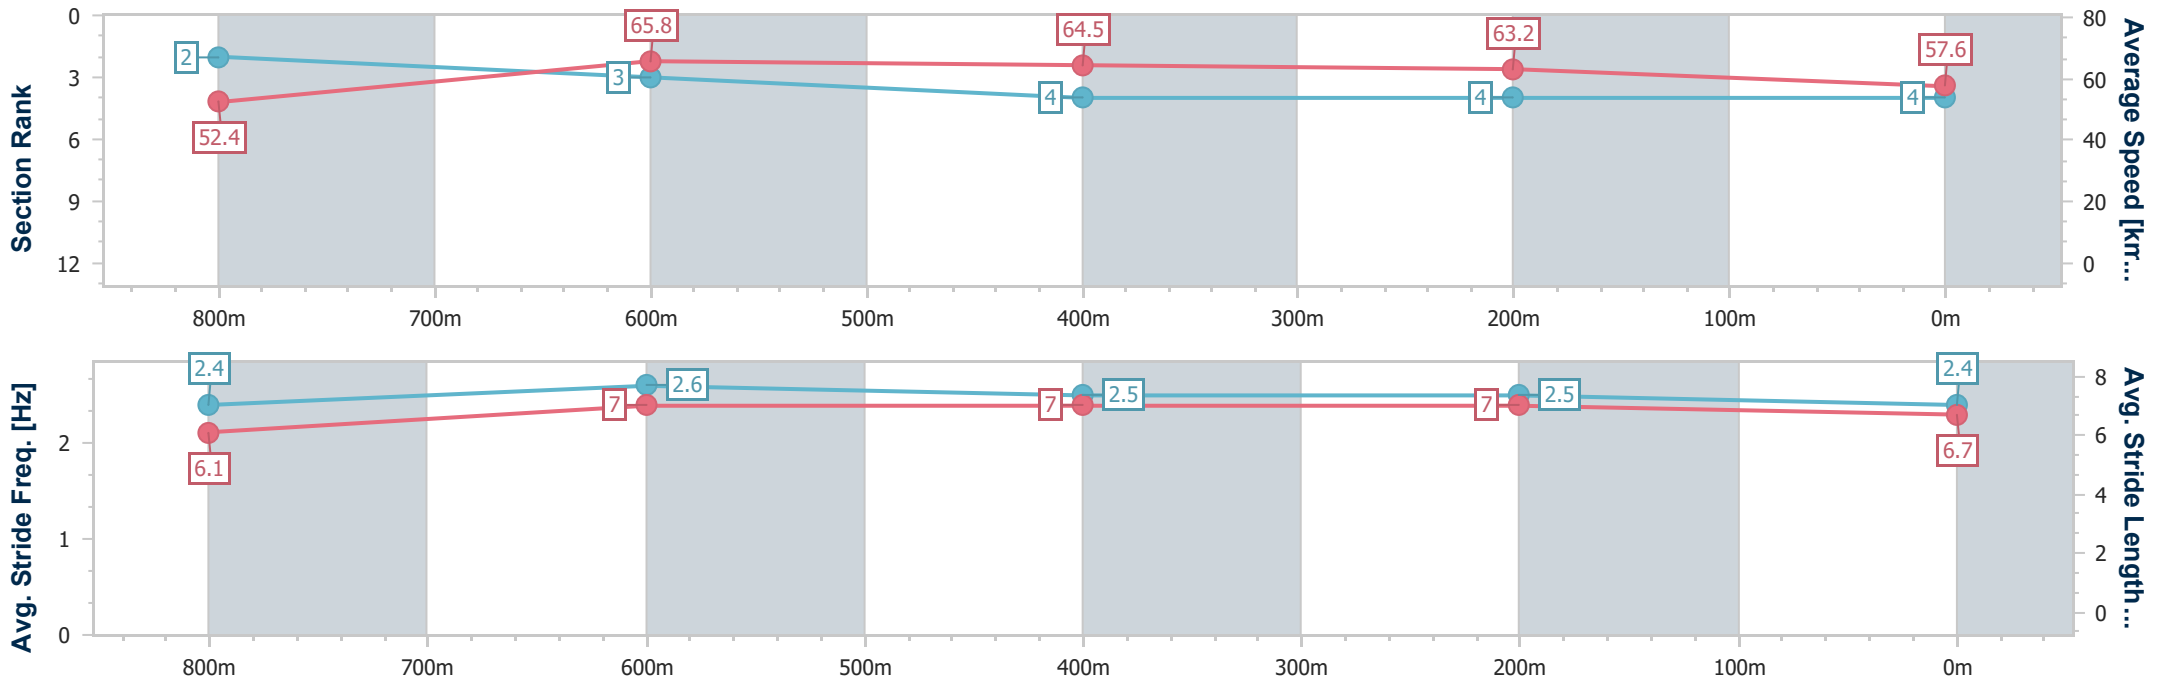

Horse/Jockey Name	Tantrums
Final Rank	4
Fastest Section Time (Section)	0:11.14 (800m)
Top Speed [km/h] (Section)	67.0 (Overall)
Race State	Finished

Sunshine Coast Poly Track QLD Professional
Race 6: IN CURTAINS & BLINDS Class 1 Handicap - 1000m
01 March 2024 - 20:32
Track Rating: Synthetic, Weather: Fine, Rail Position: True

Section	Overall	800m	600m	400m	200m
Section Times	1:00.10 [4] (0:13.80)	0:46.30 [2] (0:11.14)	0:35.16 [3] (0:11.37)	0:23.79 [4] (0:11.38)	0:12.41 [4] (0:12.41)
Average Speed [km/h]	52.4	65.8	64.5	63.2	57.6
Top Speed [km/h]	67.0	66.5	65.3	64.2	61.6
Avg. Dist. to Rail [m]	6.0	2.6	2.7	3.2	3.6
Avg. Stride Freq. [Hz]	2.4	2.6	2.5	2.5	2.4
Avg. Stride Length [m]	6.1	7.0	7.0	7.0	6.7

- [ ] Ranking at each section and finish
- -.-.- No data available at this section
- NA No data available