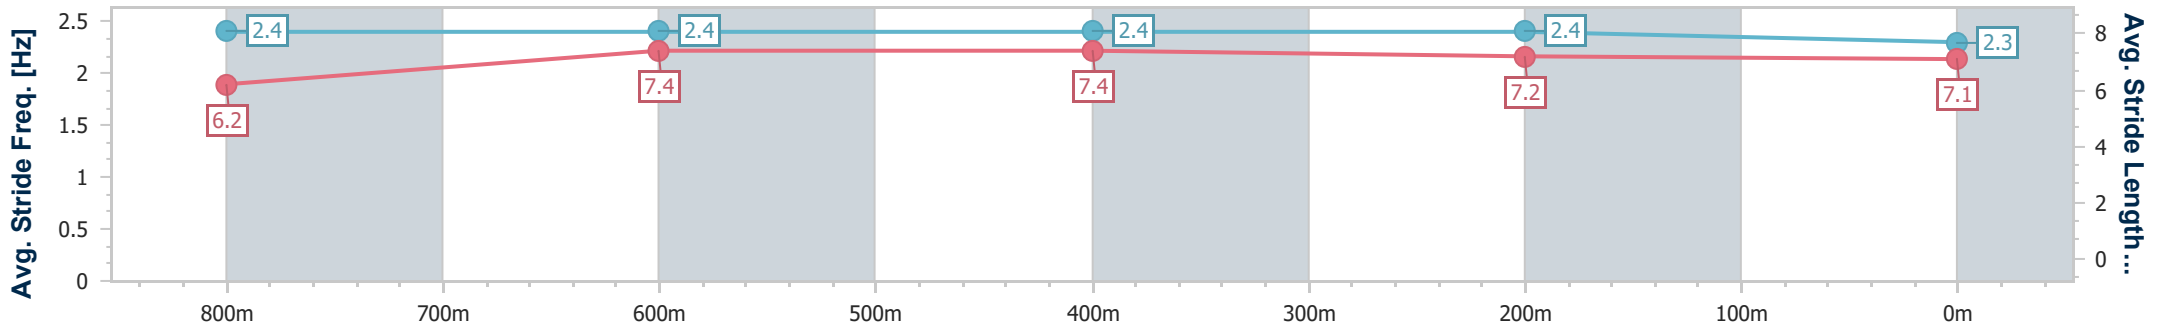

Horse/Jockey Name	Ready To Torque
Final Rank	1
Fastest Section Time (Section)	0:11.21 (800m)
Top Speed [km/h] (Section)	68.0 (Overall)
Race State	Finished

Sunshine Coast Poly Track QLD Professional
Race 6: IN CURTAINS & BLINDS Class 1 Handicap - 1000m
01 March 2024 - 20:32
Track Rating: Synthetic, Weather: Fine, Rail Position: True

Section	Overall	800m	600m	400m	200m
Section Times	0:59.39 [1] (0:13.58)	0:45.81 [1] (0:11.21)	0:34.60 [1] (0:11.22)	0:23.38 [1] (0:11.37)	0:12.01 [1] (0:12.01)
Average Speed [km/h]	53.0	64.8	64.3	63.3	59.6
Top Speed [km/h]	68.0	67.5	64.8	65.0	62.5
Avg. Dist. to Rail [m]	3.3	1.3	0.3	1.5	0.5
Avg. Stride Freq. [Hz]	2.4	2.4	2.4	2.4	2.3
Avg. Stride Length [m]	6.2	7.4	7.4	7.2	7.1

- [ ] Ranking at each section and finish
- -.-.- No data available at this section
- NA No data available