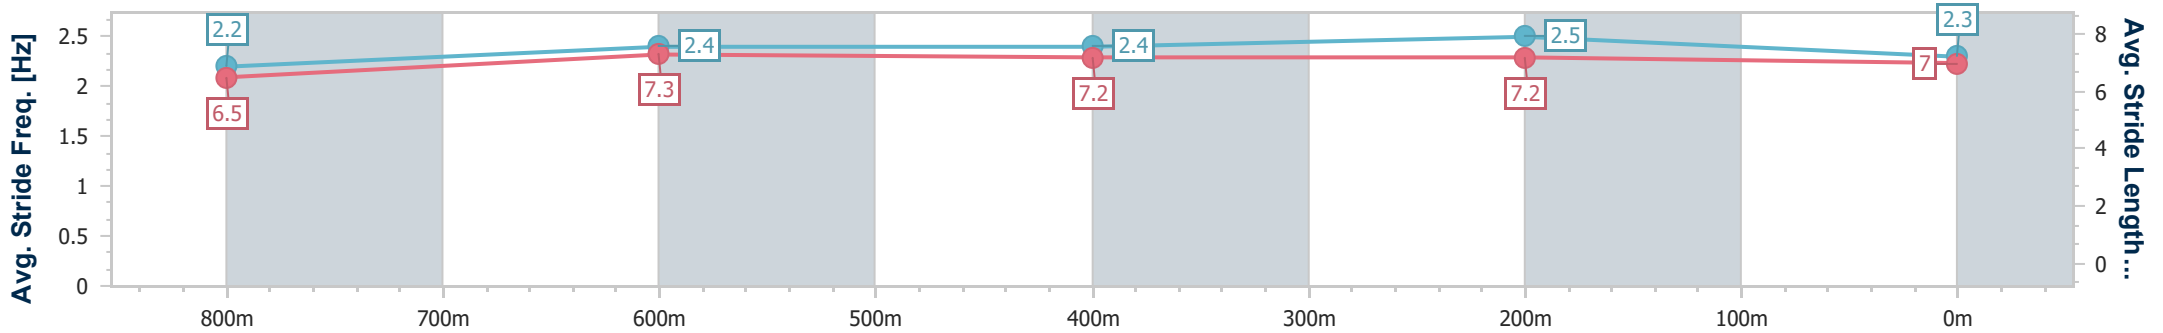

- [] Ranking at each section and finish
- .-.- No data available at this section
- NA No data available

Horse/Jockey Name	Cruising Bill
Final Rank	5
Fastest Section Time (Section)	0:11.23 (400m)
Top Speed [km/h] (Section)	65.9 (400m)
Race State	Finished

Sunshine Coast Poly Track QLD Professional
 Race 6: IN CURTAINS & BLINDS Class 1 Handicap - 1000m
 01 March 2024 - 20:32
 Track Rating: Synthetic, Weather: Fine, Rail Position: True

Section	Overall	800m	600m	400m	200m
Section Times	1:00.27 [5] (0:14.15)	0:46.12 [6] (0:11.30)	0:34.82 [7] (0:11.35)	0:23.47 [7] (0:11.23)	0:12.24 [6] (0:12.24)
Average Speed [km/h]	51.0	63.7	63.5	63.9	58.8
Top Speed [km/h]	64.4	64.2	64.2	65.9	61.6
Avg. Dist. to Rail [m]	1.2	0.5	0.2	0.9	1.0
Avg. Stride Freq. [Hz]	2.2	2.4	2.4	2.5	2.3
Avg. Stride Length [m]	6.5	7.3	7.2	7.2	7.0