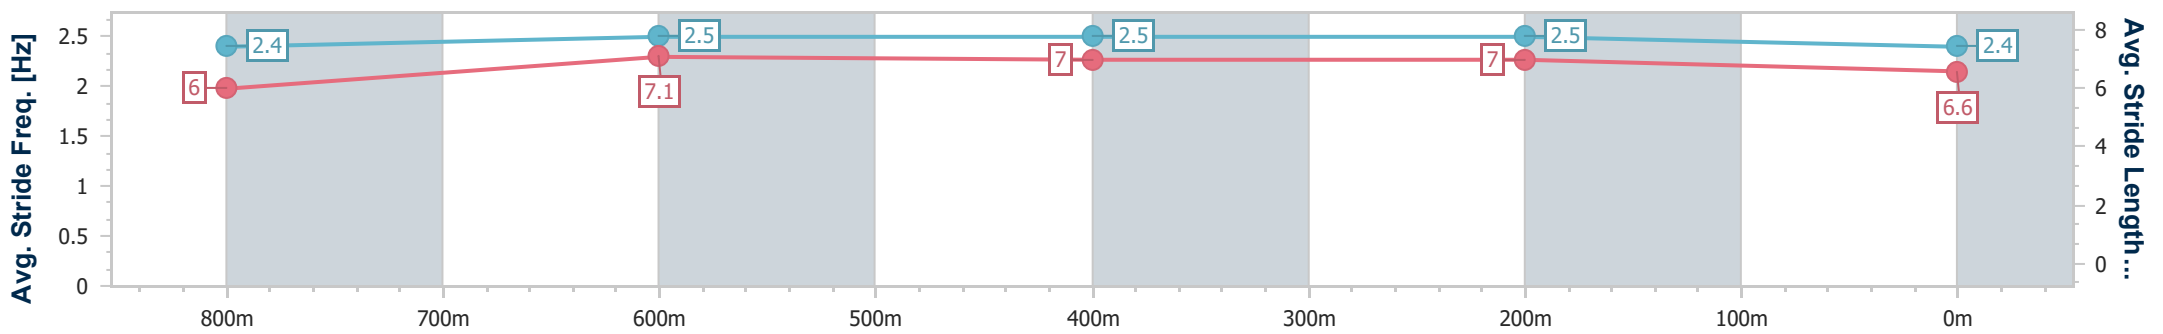

- [] Ranking at each section and finish
- .-.- No data available at this section
- NA No data available

Horse/Jockey Name	Curry Legend
Final Rank	6
Fastest Section Time (Section)	0:11.26 (800m)
Top Speed [km/h] (Section)	66.7 (Overall)
Race State	Finished

Sunshine Coast Poly Track QLD Professional
 Race 6: IN CURTAINS & BLINDS Class 1 Handicap - 1000m
 01 March 2024 - 20:32
 Track Rating: Synthetic, Weather: Fine, Rail Position: True

Section	Overall	800m	600m	400m	200m
Section Times	1:00.82 [6] (0:13.89)	0:46.93 [4] (0:11.26)	0:35.67 [6] (0:11.32)	0:24.35 [5] (0:11.56)	0:12.79 [5] (0:12.79)
Average Speed [km/h]	52.0	64.4	63.9	62.3	56.2
Top Speed [km/h]	66.7	66.5	65.8	63.9	61.1
Avg. Dist. to Rail [m]	4.0	1.7	0.6	1.4	0.8
Avg. Stride Freq. [Hz]	2.4	2.5	2.5	2.5	2.4
Avg. Stride Length [m]	6.0	7.1	7.0	7.0	6.6

- [] Ranking at each section and finish
- .-.- No data available at this section
- NA No data available

Horse/Jockey Name	What's Up Honey
Final Rank	7
Fastest Section Time (Section)	0:10.86 (800m)
Top Speed [km/h] (Section)	68.4 (Overall)
Race State	Finished