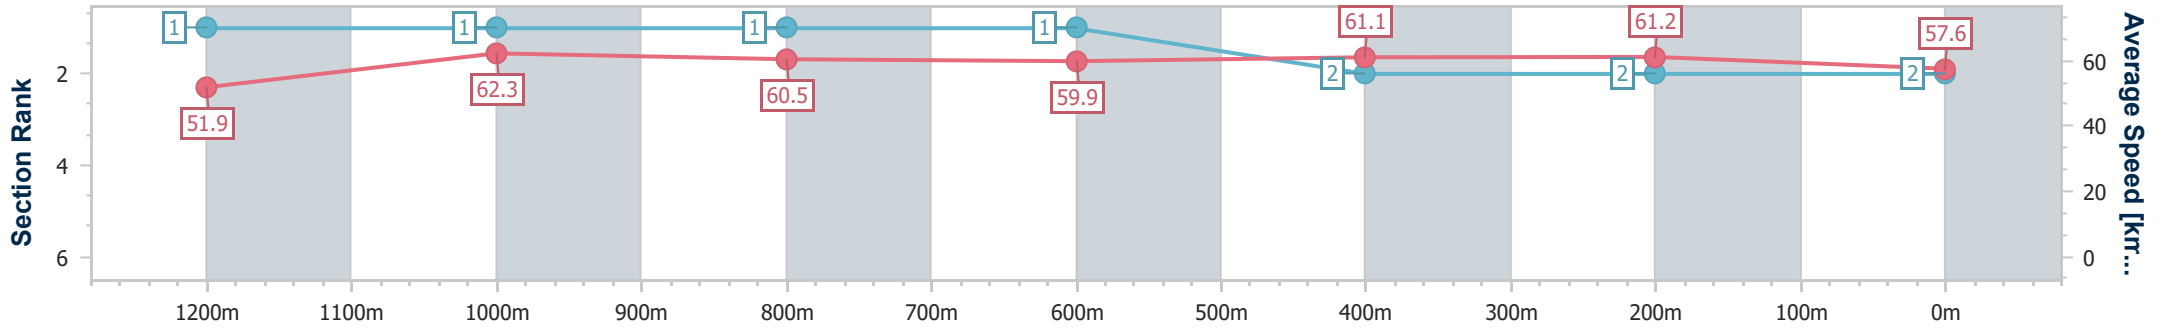

Sunshine Coast Poly Track QLD Professional

Race 3: KENNARDS HIRE BENCHMARK 62 Handicap - 1400m

01 March 2024 - 19:00

Track Rating: Synthetic, Weather: Fine, Rail Position: True

Section	Overall	1200m	1000m	800m	600m	400m	200m
Section Times	1:25.59 [2] (0:13.89)	1:11.70 [1] (0:11.63)	1:00.07 [1] (0:11.87)	0:48.20 [1] (0:12.14)	0:36.06 [1] (0:11.81)	0:24.25 [2] (0:11.73)	0:12.52 [2] (0:12.52)
Average Speed [km/h]	51.9	62.3	60.5	59.9	61.1	61.2	57.6
Top Speed [km/h]	63.2	63.2	61.6	60.6	61.8	62.5	61.0
Avg. Dist. to Rail [m]	3.1	1.9	1.7	1.2	0.3	1.2	1.0
Avg. Stride Freq. [Hz]	2.2	2.3	2.3	2.3	2.3	2.3	2.2
Avg. Stride Length [m]	6.6	7.6	7.4	7.3	7.3	7.3	7.1