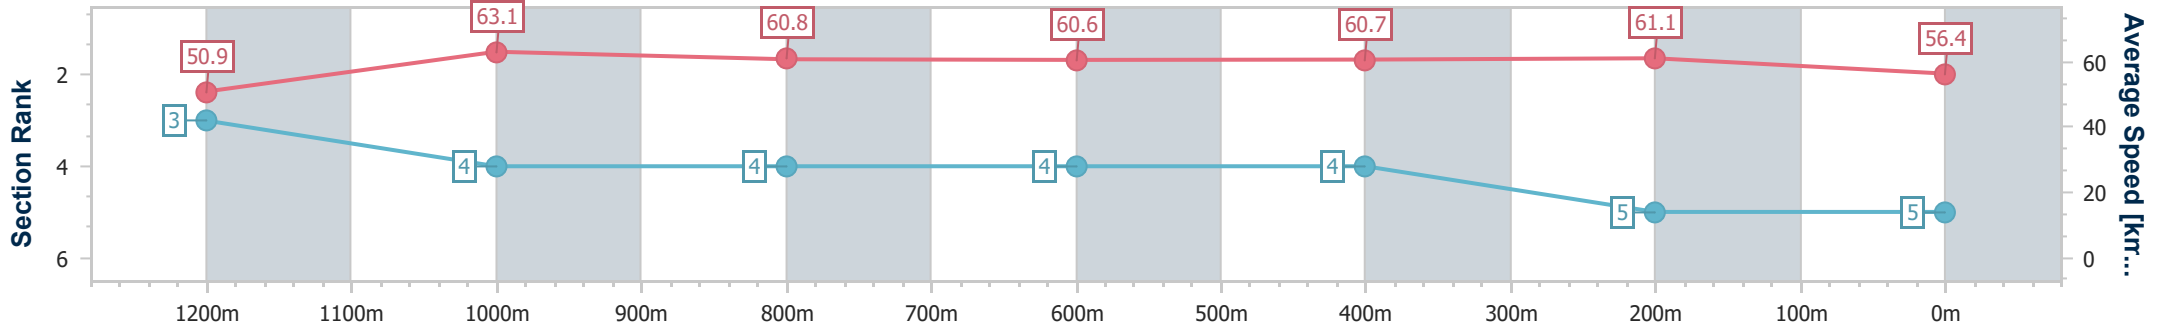

Sunshine Coast Poly Track QLD Professional

Race 3: KENNARDS HIRE BENCHMARK 62 Handicap - 1400m

01 March 2024 - 19:00

Track Rating: Synthetic, Weather: Fine, Rail Position: True

Section	Overall	1200m	1000m	800m	600m	400m	200m
Section Times	1:26.26 [5] (0:14.28)	1:11.98 [3] (0:11.57)	1:00.41 [4] (0:11.84)	0:48.57 [4] (0:12.11)	0:36.46 [4] (0:11.95)	0:24.51 [4] (0:11.79)	0:12.72 [5] (0:12.72)
Average Speed [km/h]	50.9	63.1	60.8	60.6	60.7	61.1	56.4
Top Speed [km/h]	63.3	63.7	63.2	61.3	61.8	62.6	59.3
Avg. Dist. to Rail [m]	9.8	5.1	3.6	2.6	1.3	2.7	2.7
Avg. Stride Freq. [Hz]	2.3	2.5	2.4	2.4	2.5	2.4	2.3
Avg. Stride Length [m]	6.1	7.0	7.0	7.0	6.8	6.9	6.6

- [] Ranking at each section and finish
- .-.- No data available at this section
- NA No data available

Horse/Jockey Name	Unlikelyoccurrence
Final Rank	6
Fastest Section Time (Section)	0:11.42 (1200m)
Top Speed [km/h] (Section)	64.4 (Overall)
Race State	Finished