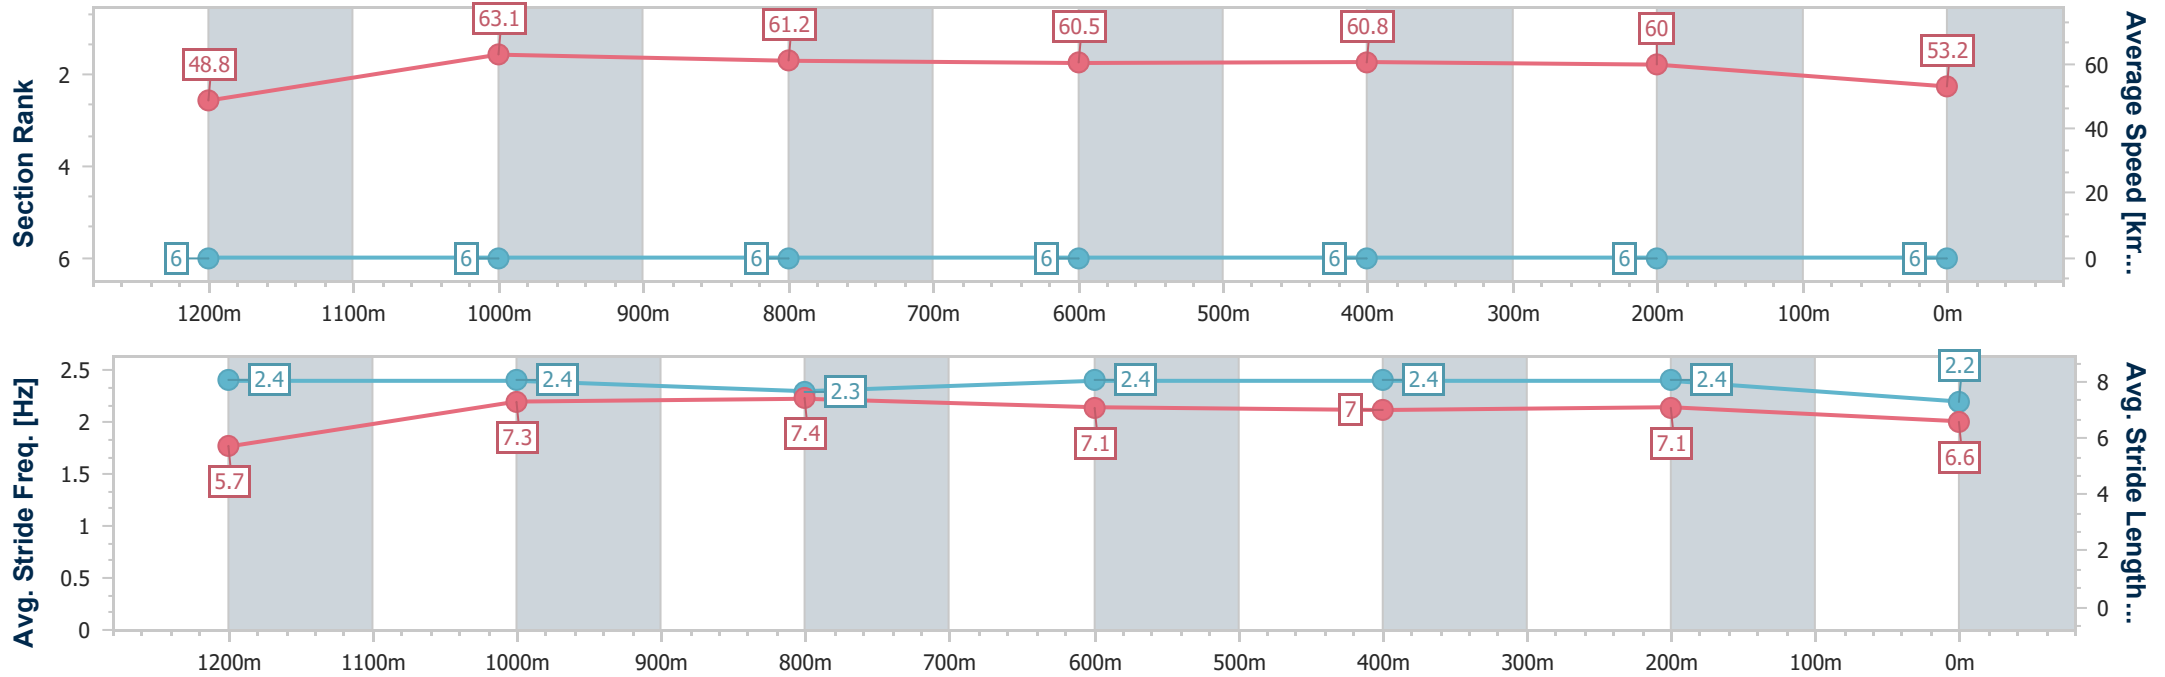

- [] Ranking at each section and finish
- .-.- No data available at this section
- NA No data available

Horse/Jockey Name	Unlikelyoccurrence
Final Rank	6
Fastest Section Time (Section)	0:11.42 (1200m)
Top Speed [km/h] (Section)	64.4 (Overall)
Race State	Finished

Sunshine Coast Poly Track QLD Professional

Race 3: KENNARDS HIRE BENCHMARK 62 Handicap - 1400m

01 March 2024 - 19:00

Track Rating: Synthetic, Weather: Fine, Rail Position: True

Section	Overall	1200m	1000m	800m	600m	400m	200m
Section Times	1:27.50 [6] (0:14.76)	1:12.74 [6] (0:11.42)	1:01.32 [6] (0:11.76)	0:49.56 [6] (0:12.08)	0:37.48 [6] (0:11.99)	0:25.49 [6] (0:12.00)	0:13.49 [6] (0:13.49)
Average Speed [km/h]	48.8	63.1	61.2	60.5	60.8	60.0	53.2
Top Speed [km/h]	64.4	64.3	61.9	61.5	61.8	60.9	58.7
Avg. Dist. to Rail [m]	4.2	0.9	0.7	1.9	2.0	2.8	1.6
Avg. Stride Freq. [Hz]	2.4	2.4	2.3	2.4	2.4	2.4	2.2
Avg. Stride Length [m]	5.7	7.3	7.4	7.1	7.0	7.1	6.6

- [] Ranking at each section and finish
- .-.- No data available at this section
- NA No data available