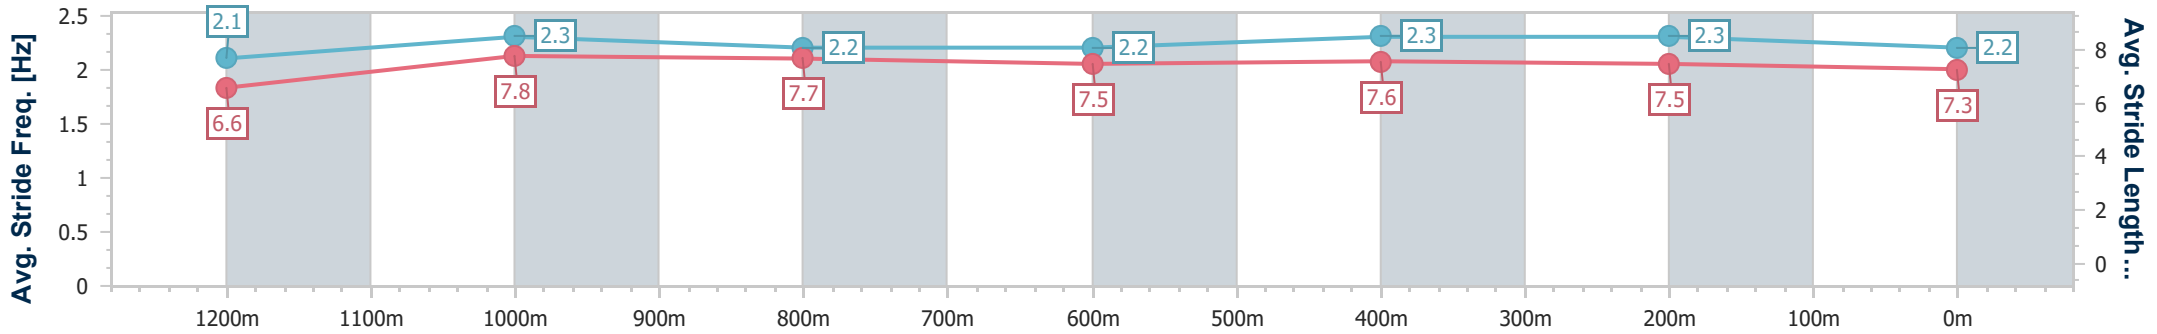

01 March 2024 - 19:00

Track Rating: Synthetic, Weather: Fine, Rail Position: True

Section	Overall	1200m	1000m	800m	600m	400m	200m
Section Times	1:25.52 [1] (0:14.35)	1:11.17 [5] (0:11.36)	0:59.81 [3] (0:11.76)	0:48.05 [3] (0:12.16)	0:35.89 [3] (0:11.66)	0:24.23 [1] (0:11.65)	0:12.58 [1] (0:12.58)
Average Speed [km/h]	50.3	63.4	61.2	59.5	62.2	61.8	57.1
Top Speed [km/h]	63.8	64.5	62.1	61.0	63.2	62.7	60.7
Avg. Dist. to Rail [m]	3.4	0.3	0.5	1.0	0.5	1.1	0.8
Avg. Stride Freq. [Hz]	2.1	2.3	2.2	2.2	2.3	2.3	2.2
Avg. Stride Length [m]	6.6	7.8	7.7	7.5	7.6	7.5	7.3