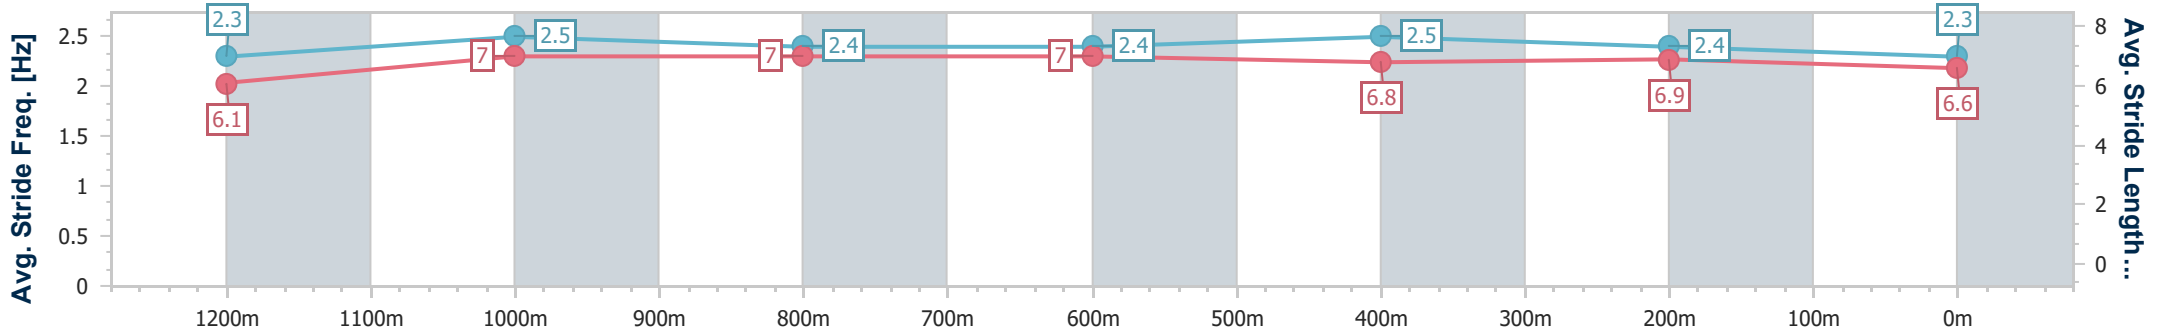

- [] Ranking at each section and finish
- .-.- No data available at this section
- NA No data available

Horse/Jockey Name	Pretty Little Lass
Final Rank	5
Fastest Section Time (Section)	0:11.57 (1200m)
Top Speed [km/h] (Section)	63.7 (1200m)
Race State	Finished

Sunshine Coast Poly Track QLD Professional

Race 3: KENNARDS HIRE BENCHMARK 62 Handicap - 1400m

01 March 2024 - 19:00

Track Rating: Synthetic, Weather: Fine, Rail Position: True

Section	Overall	1200m	1000m	800m	600m	400m	200m
Section Times	1:26.26 [5] (0:14.28)	1:11.98 [3] (0:11.57)	1:00.41 [4] (0:11.84)	0:48.57 [4] (0:12.11)	0:36.46 [4] (0:11.95)	0:24.51 [4] (0:11.79)	0:12.72 [5] (0:12.72)
Average Speed [km/h]	50.9	63.1	60.8	60.6	60.7	61.1	56.4
Top Speed [km/h]	63.3	63.7	63.2	61.3	61.8	62.6	59.3
Avg. Dist. to Rail [m]	9.8	5.1	3.6	2.6	1.3	2.7	2.7
Avg. Stride Freq. [Hz]	2.3	2.5	2.4	2.4	2.5	2.4	2.3
Avg. Stride Length [m]	6.1	7.0	7.0	7.0	6.8	6.9	6.6

- [] Ranking at each section and finish
- .-.- No data available at this section
- NA No data available

Horse/Jockey Name	Unlikelyoccurrence
Final Rank	6
Fastest Section Time (Section)	0:11.42 (1200m)
Top Speed [km/h] (Section)	64.4 (Overall)
Race State	Finished