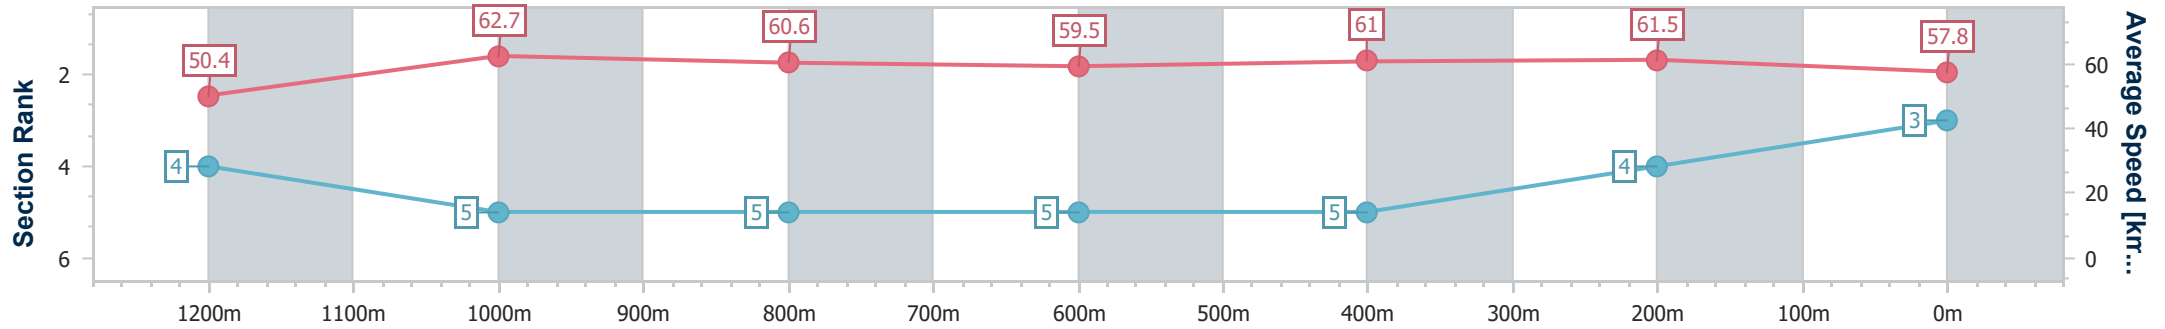

Sunshine Coast Poly Track QLD Professional

Race 3: KENNARDS HIRE BENCHMARK 62 Handicap - 1400m

01 March 2024 - 19:00

Track Rating: Synthetic, Weather: Fine, Rail Position: True

Section	Overall	1200m	1000m	800m	600m	400m	200m
Section Times	1:25.93 [3] (0:14.31)	1:11.62 [4] (0:11.58)	1:00.04 [5] (0:11.88)	0:48.16 [5] (0:12.20)	0:35.96 [5] (0:11.82)	0:24.14 [5] (0:11.68)	0:12.46 [4] (0:12.46)
Average Speed [km/h]	50.4	62.7	60.6	59.5	61.0	61.5	57.8
Top Speed [km/h]	63.5	64.2	61.6	60.5	61.8	62.5	59.9
Avg. Dist. to Rail [m]	3.8	2.7	2.7	1.4	0.2	0.3	0.6
Avg. Stride Freq. [Hz]	2.2	2.3	2.2	2.2	2.3	2.3	2.2
Avg. Stride Length [m]	6.3	7.7	7.7	7.6	7.5	7.5	7.3