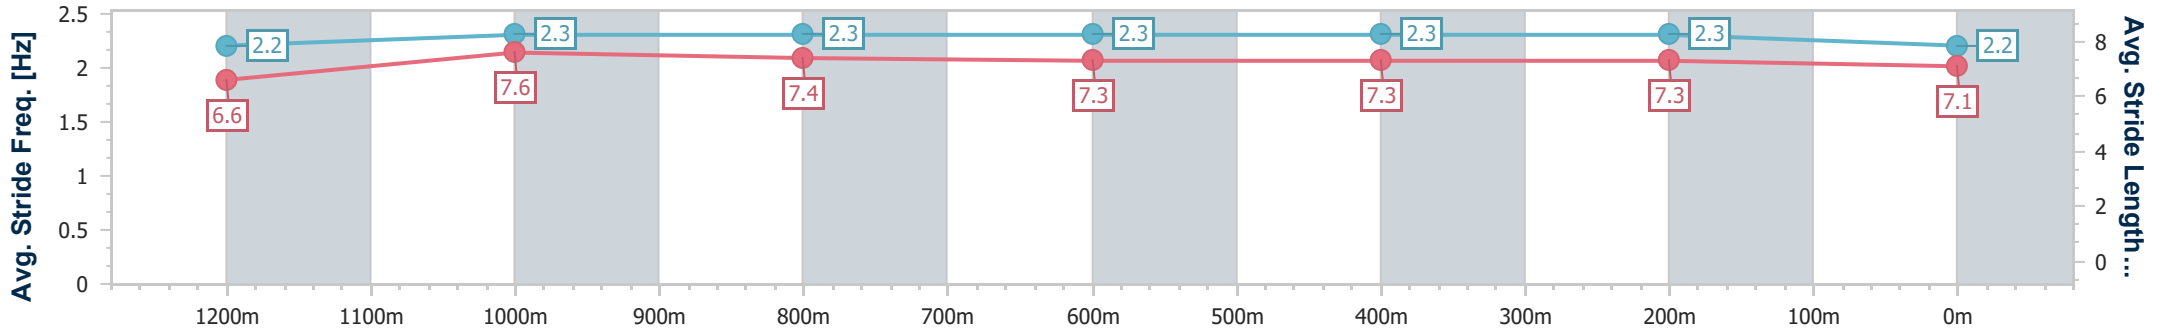

Sunshine Coast Poly Track QLD Professional

Race 3: KENNARDS HIRE BENCHMARK 62 Handicap - 1400m

01 March 2024 - 19:00

Track Rating: Synthetic, Weather: Fine, Rail Position: True

Section	Overall	1200m	1000m	800m	600m	400m	200m
Section Times	1:25.59 [2] (0:13.89)	1:11.70 [1] (0:11.63)	1:00.07 [1] (0:11.87)	0:48.20 [1] (0:12.14)	0:36.06 [1] (0:11.81)	0:24.25 [2] (0:11.73)	0:12.52 [2] (0:12.52)
Average Speed [km/h]	51.9	62.3	60.5	59.9	61.1	61.2	57.6
Top Speed [km/h]	63.2	63.2	61.6	60.6	61.8	62.5	61.0
Avg. Dist. to Rail [m]	3.1	1.9	1.7	1.2	0.3	1.2	1.0
Avg. Stride Freq. [Hz]	2.2	2.3	2.3	2.3	2.3	2.3	2.2
Avg. Stride Length [m]	6.6	7.6	7.4	7.3	7.3	7.3	7.1