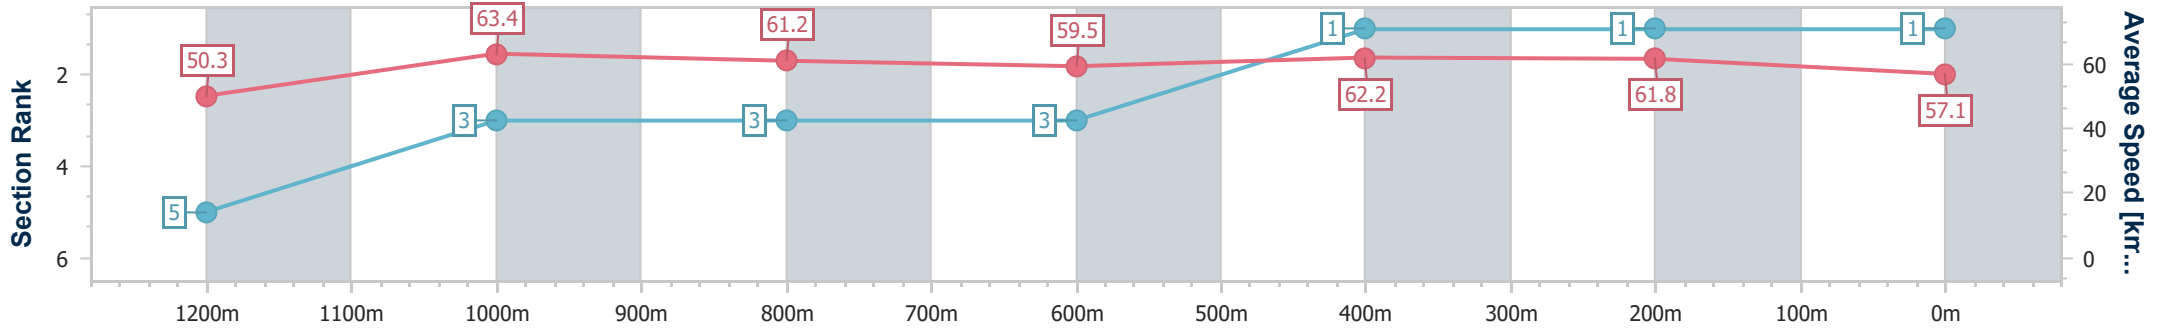

01 March 2024 - 19:00

Track Rating: Synthetic, Weather: Fine, Rail Position: True

Section	Overall	1200m	1000m	800m	600m	400m	200m
Section Times	1:25.52 [1] (0:14.35)	1:11.17 [5] (0:11.36)	0:59.81 [3] (0:11.76)	0:48.05 [3] (0:12.16)	0:35.89 [3] (0:11.66)	0:24.23 [1] (0:11.65)	0:12.58 [1] (0:12.58)
Average Speed [km/h]	50.3	63.4	61.2	59.5	62.2	61.8	57.1
Top Speed [km/h]	63.8	64.5	62.1	61.0	63.2	62.7	60.7
Avg. Dist. to Rail [m]	3.4	0.3	0.5	1.0	0.5	1.1	0.8
Avg. Stride Freq. [Hz]	2.1	2.3	2.2	2.2	2.3	2.3	2.2
Avg. Stride Length [m]	6.6	7.8	7.7	7.5	7.6	7.5	7.3