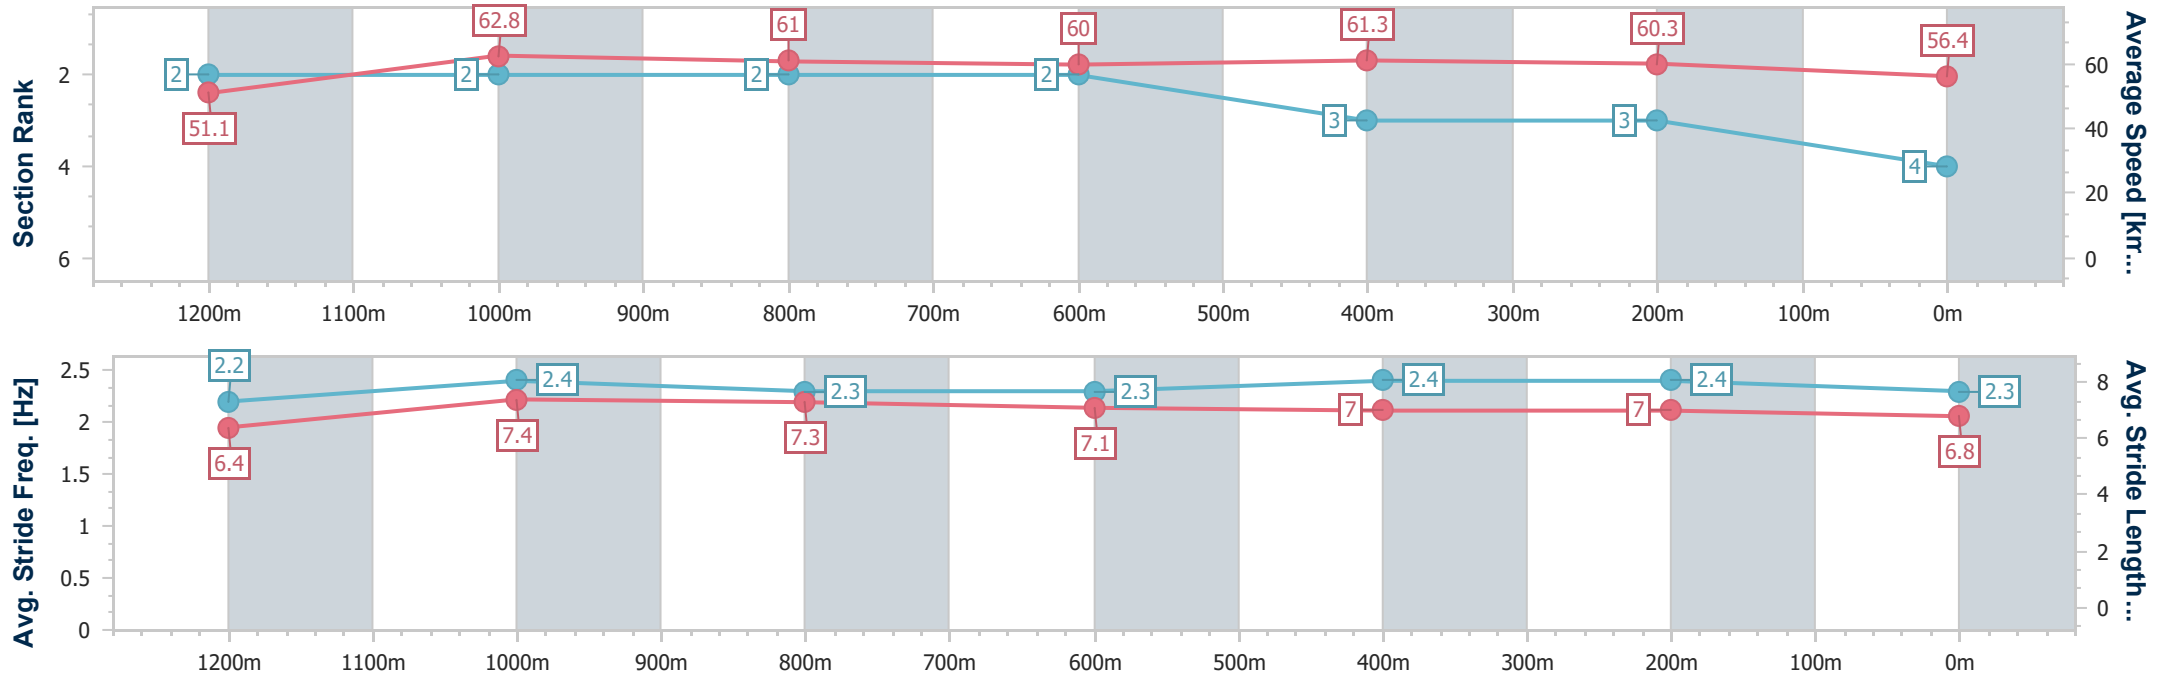

Sunshine Coast Poly Track QLD Professional

Race 3: KENNARDS HIRE BENCHMARK 62 Handicap - 1400m

01 March 2024 - 19:00

Track Rating: Synthetic, Weather: Fine, Rail Position: True

Section	Overall	1200m	1000m	800m	600m	400m	200m
Section Times	1:26.17 [4] (0:14.15)	1:12.02 [2] (0:11.51)	1:00.51 [2] (0:11.81)	0:48.70 [2] (0:12.13)	0:36.57 [2] (0:11.91)	0:24.66 [3] (0:11.92)	0:12.74 [3] (0:12.74)
Average Speed [km/h]	51.1	62.8	61.0	60.0	61.3	60.3	56.4
Top Speed [km/h]	63.7	64.0	62.1	60.9	62.7	61.7	60.0
Avg. Dist. to Rail [m]	4.6	1.7	1.9	1.6	2.0	3.6	3.6
Avg. Stride Freq. [Hz]	2.2	2.4	2.3	2.3	2.4	2.4	2.3
Avg. Stride Length [m]	6.4	7.4	7.3	7.1	7.0	7.0	6.8

- [] Ranking at each section and finish
- .-.- No data available at this section
- NA No data available

Horse/Jockey Name	Pretty Little Lass
Final Rank	5
Fastest Section Time (Section)	0:11.57 (1200m)
Top Speed [km/h] (Section)	63.7 (1200m)
Race State	Finished