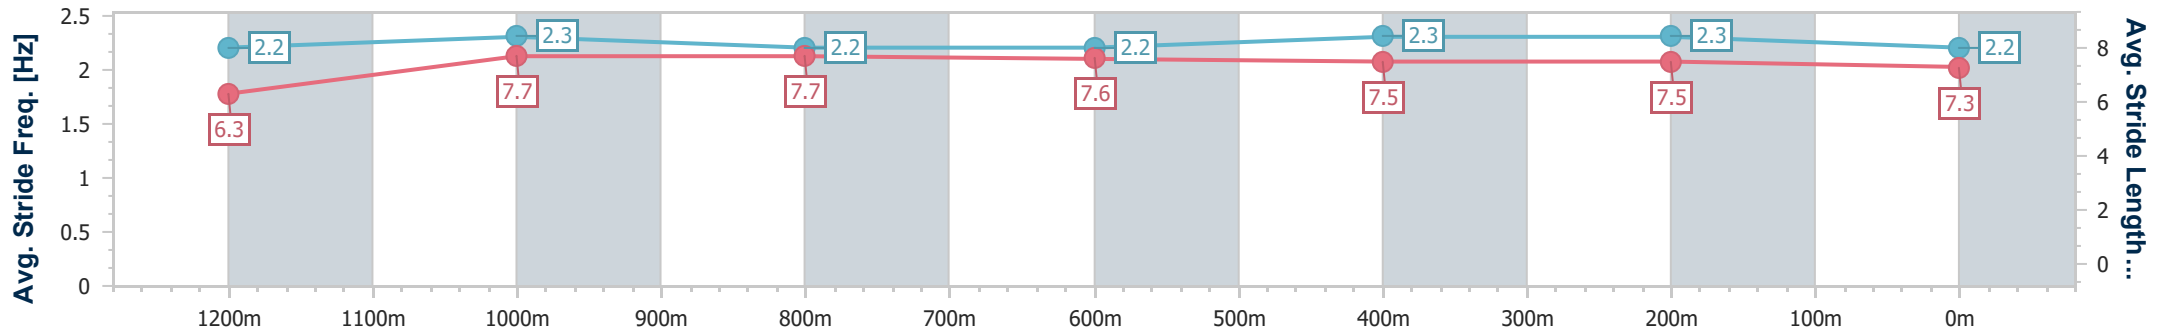

Sunshine Coast Poly Track QLD Professional

Race 3: KENNARDS HIRE BENCHMARK 62 Handicap - 1400m

01 March 2024 - 19:00

Track Rating: Synthetic, Weather: Fine, Rail Position: True

Section	Overall	1200m	1000m	800m	600m	400m	200m
Section Times	1:25.93 [3] (0:14.31)	1:11.62 [4] (0:11.58)	1:00.04 [5] (0:11.88)	0:48.16 [5] (0:12.20)	0:35.96 [5] (0:11.82)	0:24.14 [5] (0:11.68)	0:12.46 [4] (0:12.46)
Average Speed [km/h]	50.4	62.7	60.6	59.5	61.0	61.5	57.8
Top Speed [km/h]	63.5	64.2	61.6	60.5	61.8	62.5	59.9
Avg. Dist. to Rail [m]	3.8	2.7	2.7	1.4	0.2	0.3	0.6
Avg. Stride Freq. [Hz]	2.2	2.3	2.2	2.2	2.3	2.3	2.2
Avg. Stride Length [m]	6.3	7.7	7.7	7.6	7.5	7.5	7.3

- [] Ranking at each section and finish
- .-.- No data available at this section
- NA No data available

Horse/Jockey Name	Gentle Prince
Final Rank	4
Fastest Section Time (Section)	0:11.51 (1200m)
Top Speed [km/h] (Section)	64.0 (1200m)
Race State	Finished