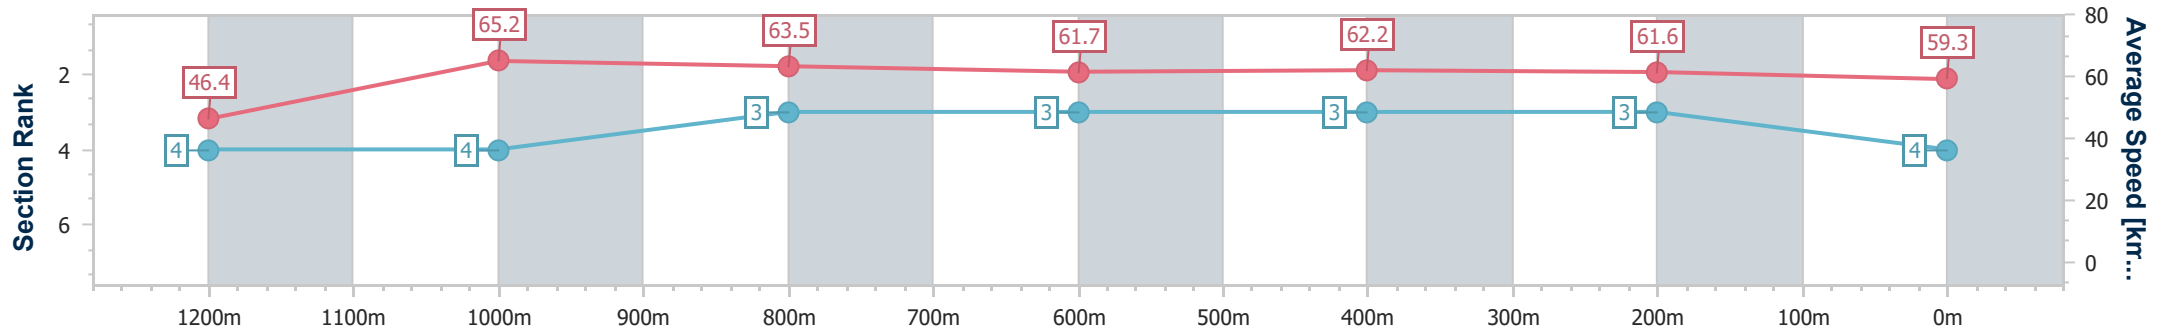

### Ipswich QLD Professional

Race 4: GREAT NORTHERN OPEN Handicap - 1350m

29 February 2024 - 14:47

Track Rating: Soft 5, Weather: Fine, Rail Position: +9.5m Entire

Section	Overall	1200m	1000m	800m	600m	400m	200m
Section Times	1:20.94 [4] (0:11.63)	1:09.31 [4] (0:11.04)	0:58.27 [4] (0:11.31)	0:46.96 [3] (0:11.66)	0:35.30 [3] (0:11.51)	0:23.79 [3] (0:11.69)	0:12.10 [3] (0:12.10)
Average Speed [km/h]	46.4	65.2	63.5	61.7	62.2	61.6	59.3
Top Speed [km/h]	64.4	65.7	65.7	62.1	63.3	62.5	61.8
Avg. Dist. to Rail [m]	1.4	0.7	0.7	1.2	1.3	0.5	0.3
Avg. Stride Freq. [Hz]	2.3	2.3	2.2	2.2	2.3	2.3	2.3
Avg. Stride Length [m]	5.7	7.9	8.0	7.8	7.5	7.4	7.2