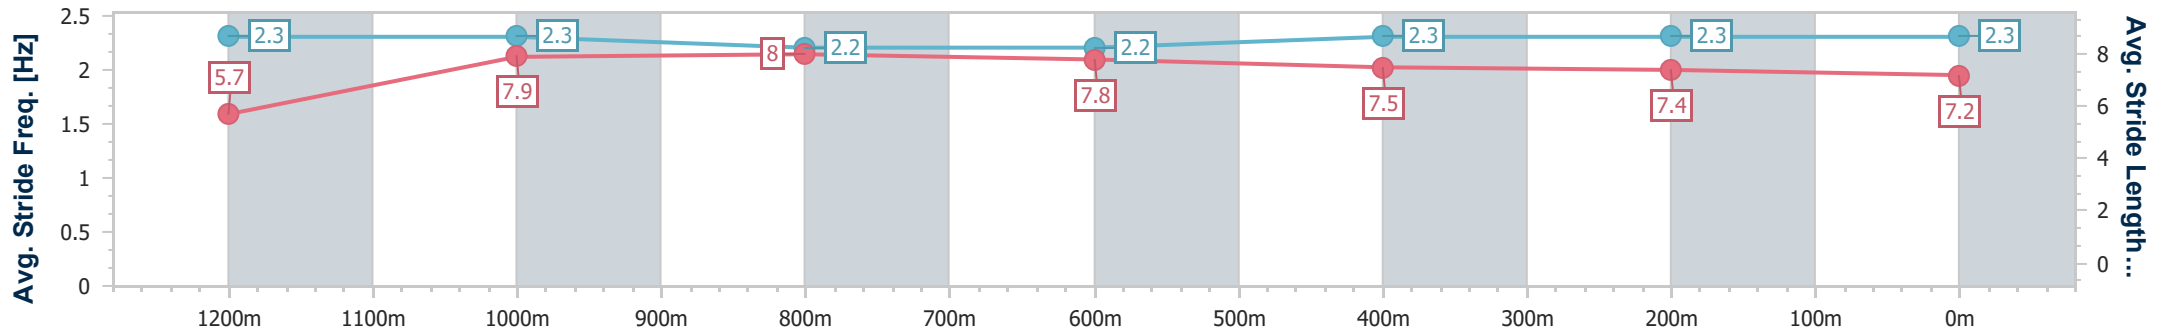

### Ipswich QLD Professional

Race 4: GREAT NORTHERN OPEN Handicap - 1350m

29 February 2024 - 14:47

Track Rating: Soft 5, Weather: Fine, Rail Position: +9.5m Entire

Section	Overall	1200m	1000m	800m	600m	400m	200m
Section Times	1:20.94 [4] (0:11.63)	1:09.31 [4] (0:11.04)	0:58.27 [4] (0:11.31)	0:46.96 [3] (0:11.66)	0:35.30 [3] (0:11.51)	0:23.79 [3] (0:11.69)	0:12.10 [3] (0:12.10)
Average Speed [km/h]	46.4	65.2	63.5	61.7	62.2	61.6	59.3
Top Speed [km/h]	64.4	65.7	65.7	62.1	63.3	62.5	61.8
Avg. Dist. to Rail [m]	1.4	0.7	0.7	1.2	1.3	0.5	0.3
Avg. Stride Freq. [Hz]	2.3	2.3	2.2	2.2	2.3	2.3	2.3
Avg. Stride Length [m]	5.7	7.9	8.0	7.8	7.5	7.4	7.2