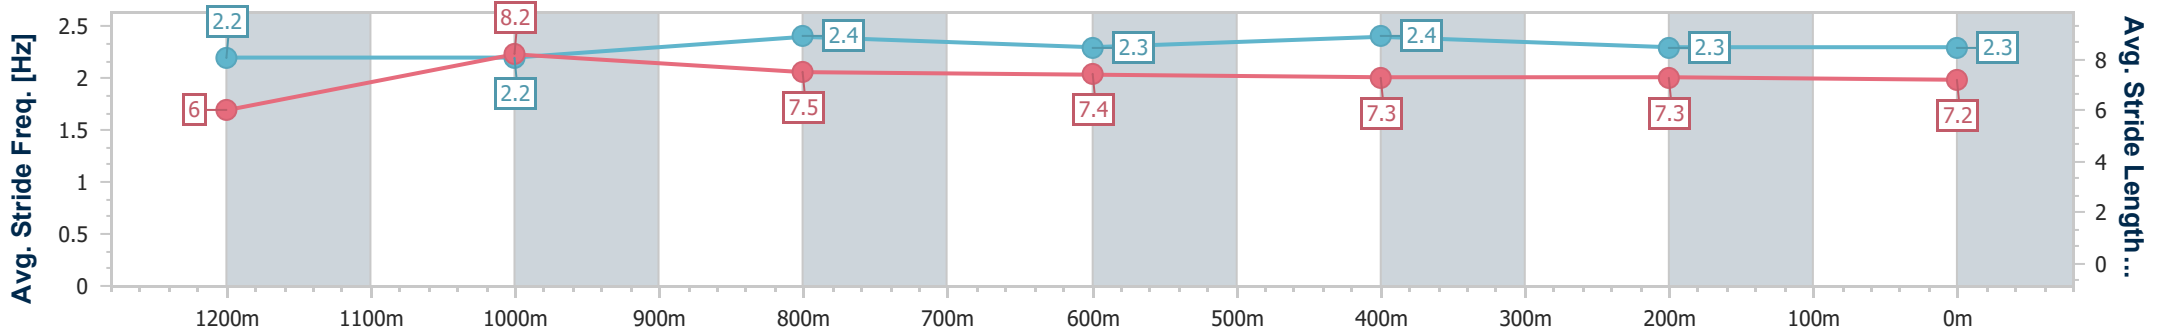

- [ ] Ranking at each section and finish
- .-.- No data available at this section
- NA No data available

Horse/Jockey Name	Stampe
Final Rank	7
Fastest Section Time (Section)	0:11.11 (1200m)
Top Speed [km/h] (Section)	66.6 (1200m)
Race State	Finished

### Ipswich QLD Professional

Race 4: GREAT NORTHERN OPEN Handicap - 1350m

29 February 2024 - 14:47

Track Rating: Soft 5, Weather: Fine, Rail Position: +9.5m Entire

Section	Overall	1200m	1000m	800m	600m	400m	200m
Section Times	1:21.55 [7] (0:11.47)	1:10.08 [3] (0:11.11)	0:58.97 [3] (0:11.41)	0:47.56 [4] (0:11.72)	0:35.84 [4] (0:11.62)	0:24.22 [5] (0:11.87)	0:12.35 [6] (0:12.35)
Average Speed [km/h]	47.1	65.0	63.1	61.4	62.0	60.4	58.3
Top Speed [km/h]	64.3	66.6	64.8	62.1	63.2	62.0	59.7
Avg. Dist. to Rail [m]	1.6	2.0	0.6	0.4	0.5	0.2	0.4
Avg. Stride Freq. [Hz]	2.2	2.2	2.4	2.3	2.4	2.3	2.3
Avg. Stride Length [m]	6.0	8.2	7.5	7.4	7.3	7.3	7.2

- [ ] Ranking at each section and finish
- .-.- No data available at this section
- NA No data available