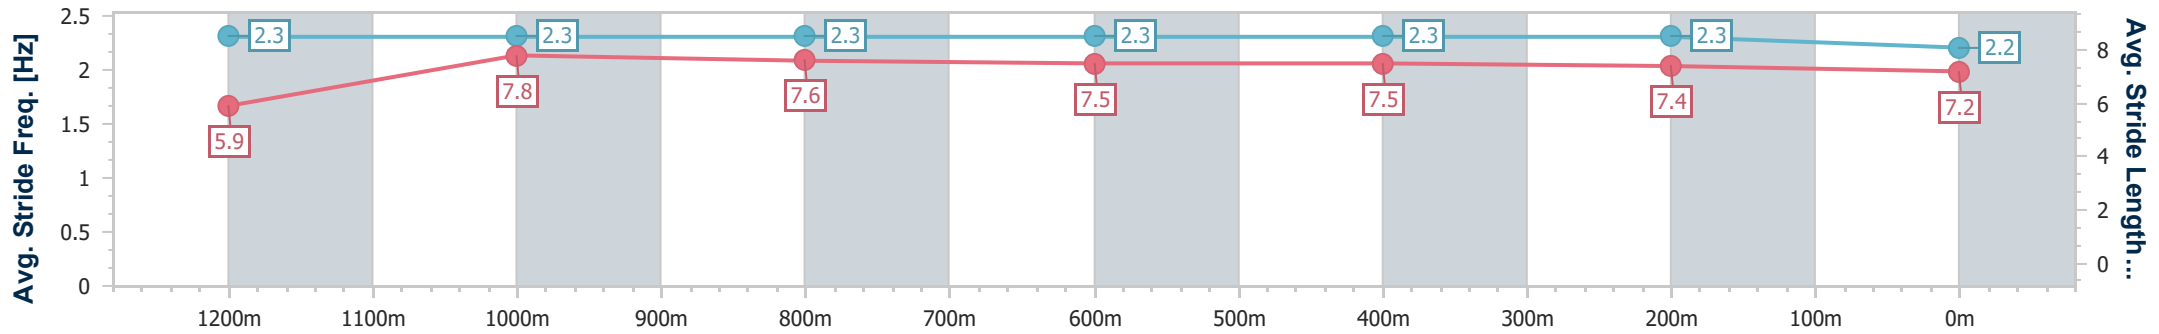

### Ipswich QLD Professional

Race 4: GREAT NORTHERN OPEN Handicap - 1350m

29 February 2024 - 14:47

Track Rating: Soft 5, Weather: Fine, Rail Position: +9.5m Entire

Section	Overall	1200m	1000m	800m	600m	400m	200m
Section Times	1:20.67 [2] (0:11.34)	1:09.33 [1] (0:10.97)	0:58.36 [1] (0:11.36)	0:47.00 [1] (0:11.72)	0:35.28 [1] (0:11.39)	0:23.89 [1] (0:11.58)	0:12.31 [1] (0:12.31)
Average Speed [km/h]	47.6	65.8	63.2	61.1	62.8	62.1	58.5
Top Speed [km/h]	63.4	67.5	65.4	62.1	63.6	63.6	60.4
Avg. Dist. to Rail [m]	1.1	0.5	0.5	1.2	1.5	1.0	1.3
Avg. Stride Freq. [Hz]	2.3	2.3	2.3	2.3	2.3	2.3	2.2
Avg. Stride Length [m]	5.9	7.8	7.6	7.5	7.5	7.4	7.2