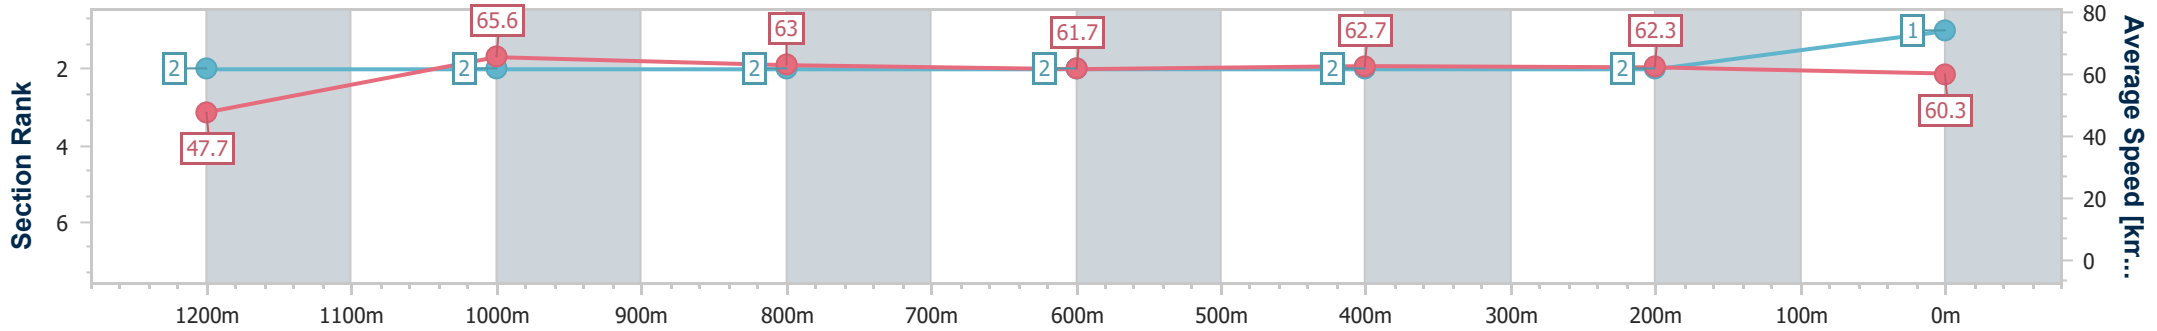

### Ipswich QLD Professional

Race 4: GREAT NORTHERN OPEN Handicap - 1350m

29 February 2024 - 14:47

Track Rating: Soft 5, Weather: Fine, Rail Position: +9.5m Entire

Section	Overall	1200m	1000m	800m	600m	400m	200m
Section Times	1:20.46 [1] (0:11.36)	1:09.10 [2] (0:11.00)	0:58.10 [2] (0:11.39)	0:46.71 [2] (0:11.72)	0:34.99 [2] (0:11.48)	0:23.51 [2] (0:11.54)	0:11.97 [2] (0:11.97)
Average Speed [km/h]	47.7	65.6	63.0	61.7	62.7	62.3	60.3
Top Speed [km/h]	63.9	66.9	64.9	62.9	63.4	62.7	62.2
Avg. Dist. to Rail [m]	1.2	1.4	0.5	0.2	0.3	0.3	0.2
Avg. Stride Freq. [Hz]	2.2	2.3	2.2	2.2	2.3	2.3	2.2
Avg. Stride Length [m]	6.2	7.9	7.8	7.7	7.7	7.6	7.6