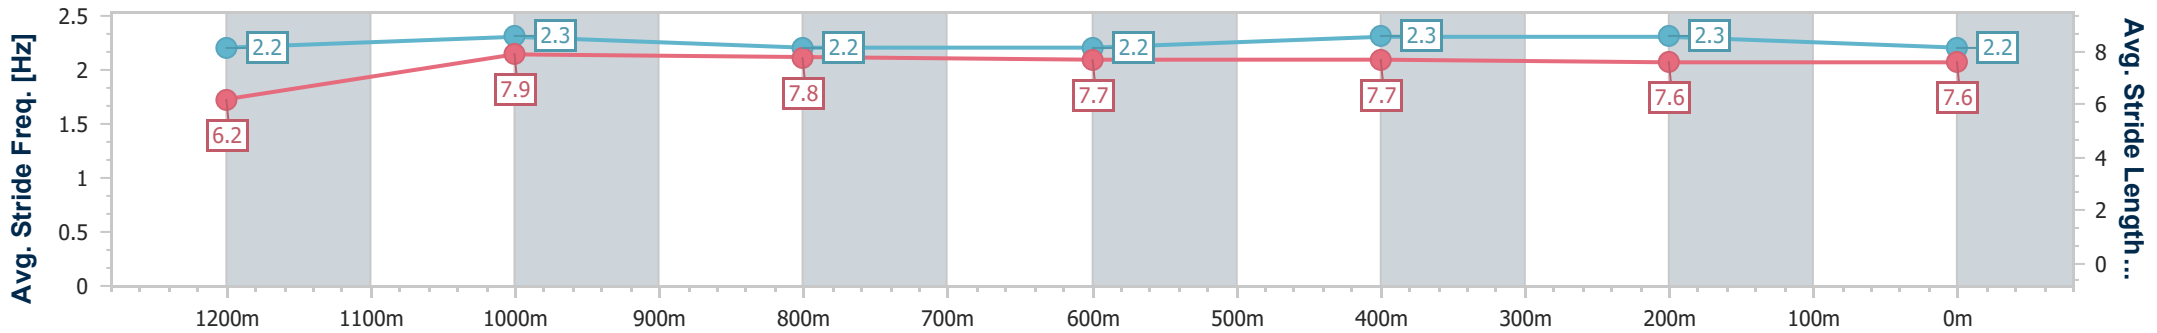

### Ipswich QLD Professional

Race 4: GREAT NORTHERN OPEN Handicap - 1350m

29 February 2024 - 14:47

Track Rating: Soft 5, Weather: Fine, Rail Position: +9.5m Entire

Section	Overall	1200m	1000m	800m	600m	400m	200m
Section Times	1:20.46 [1] (0:11.36)	1:09.10 [2] (0:11.00)	0:58.10 [2] (0:11.39)	0:46.71 [2] (0:11.72)	0:34.99 [2] (0:11.48)	0:23.51 [2] (0:11.54)	0:11.97 [2] (0:11.97)
Average Speed [km/h]	47.7	65.6	63.0	61.7	62.7	62.3	60.3
Top Speed [km/h]	63.9	66.9	64.9	62.9	63.4	62.7	62.2
Avg. Dist. to Rail [m]	1.2	1.4	0.5	0.2	0.3	0.3	0.2
Avg. Stride Freq. [Hz]	2.2	2.3	2.2	2.2	2.3	2.3	2.2
Avg. Stride Length [m]	6.2	7.9	7.8	7.7	7.7	7.6	7.6