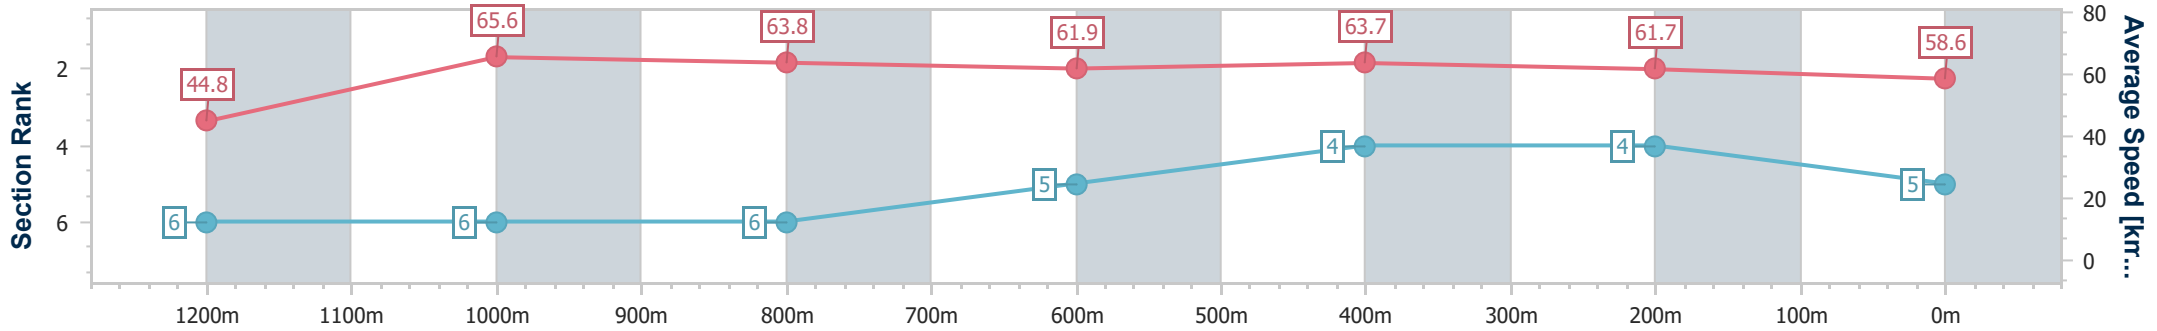

### Ipswich QLD Professional

Race 4: GREAT NORTHERN OPEN Handicap - 1350m

29 February 2024 - 14:47

Track Rating: Soft 5, Weather: Fine, Rail Position: +9.5m Entire

Section	Overall	1200m	1000m	800m	600m	400m	200m
Section Times	1:21.20 [5] (0:12.05)	1:09.15 [6] (0:10.97)	0:58.18 [6] (0:11.26)	0:46.92 [6] (0:11.60)	0:35.32 [5] (0:11.32)	0:24.00 [4] (0:11.70)	0:12.30 [4] (0:12.30)
Average Speed [km/h]	44.8	65.6	63.8	61.9	63.7	61.7	58.6
Top Speed [km/h]	64.5	66.5	66.0	63.5	64.7	63.1	61.4
Avg. Dist. to Rail [m]	2.8	0.6	0.7	1.2	0.7	1.0	1.1
Avg. Stride Freq. [Hz]	2.1	2.3	2.3	2.2	2.4	2.3	2.3
Avg. Stride Length [m]	5.9	7.9	7.8	7.7	7.4	7.4	7.1

- [ ] Ranking at each section and finish
- .-.- No data available at this section
- NA No data available

Horse/Jockey Name	Bonny Ezra
Final Rank	6
Fastest Section Time (Section)	0:11.00 (1200m)
Top Speed [km/h] (Section)	66.5 (1000m)
Race State	Finished