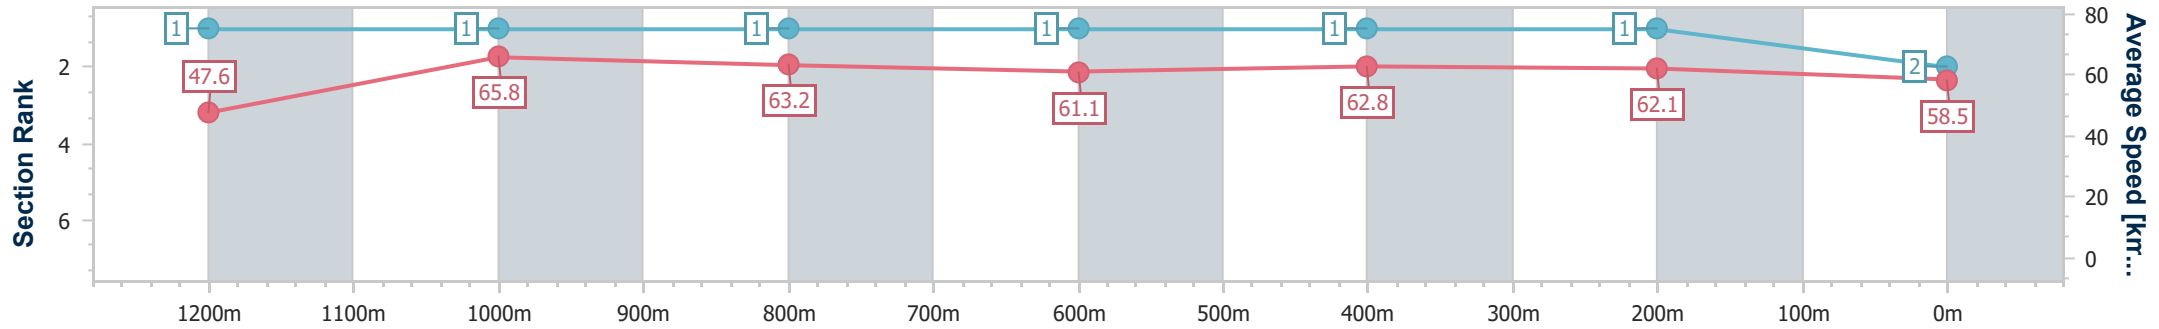

### Ipswich QLD Professional

Race 4: GREAT NORTHERN OPEN Handicap - 1350m

29 February 2024 - 14:47

Track Rating: Soft 5, Weather: Fine, Rail Position: +9.5m Entire

Section	Overall	1200m	1000m	800m	600m	400m	200m
Section Times	1:20.67 [2] (0:11.34)	1:09.33 [1] (0:10.97)	0:58.36 [1] (0:11.36)	0:47.00 [1] (0:11.72)	0:35.28 [1] (0:11.39)	0:23.89 [1] (0:11.58)	0:12.31 [1] (0:12.31)
Average Speed [km/h]	47.6	65.8	63.2	61.1	62.8	62.1	58.5
Top Speed [km/h]	63.4	67.5	65.4	62.1	63.6	63.6	60.4
Avg. Dist. to Rail [m]	1.1	0.5	0.5	1.2	1.5	1.0	1.3
Avg. Stride Freq. [Hz]	2.3	2.3	2.3	2.3	2.3	2.3	2.2
Avg. Stride Length [m]	5.9	7.8	7.6	7.5	7.5	7.4	7.2