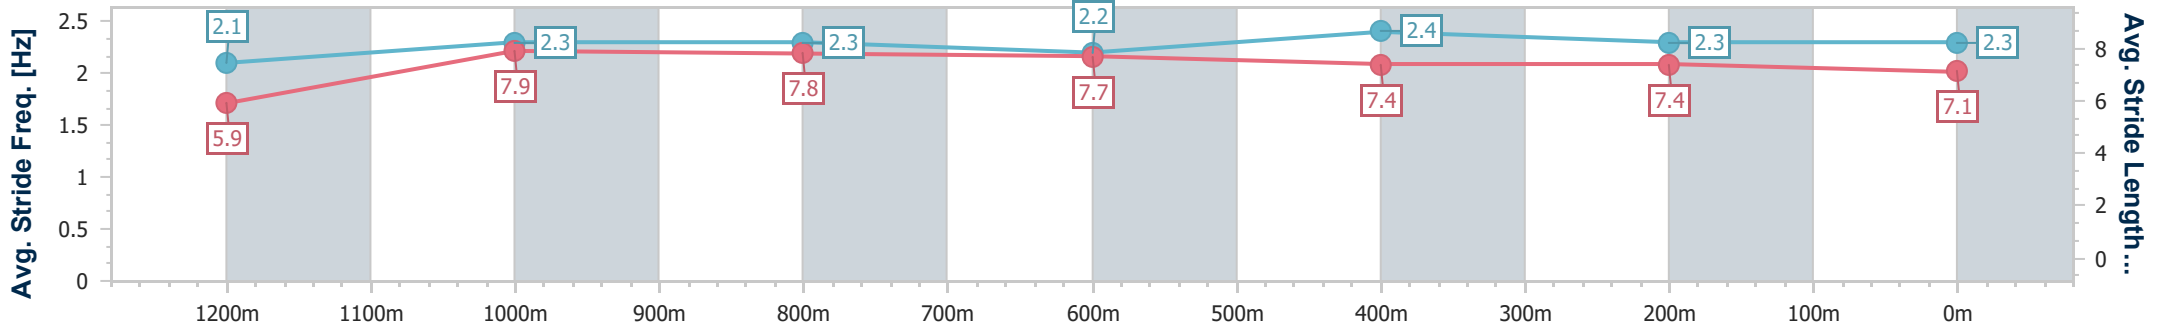

### Ipswich QLD Professional

Race 4: GREAT NORTHERN OPEN Handicap - 1350m

29 February 2024 - 14:47

Track Rating: Soft 5, Weather: Fine, Rail Position: +9.5m Entire

Section	Overall	1200m	1000m	800m	600m	400m	200m
Section Times	1:21.20 [5] (0:12.05)	1:09.15 [6] (0:10.97)	0:58.18 [6] (0:11.26)	0:46.92 [6] (0:11.60)	0:35.32 [5] (0:11.32)	0:24.00 [4] (0:11.70)	0:12.30 [4] (0:12.30)
Average Speed [km/h]	44.8	65.6	63.8	61.9	63.7	61.7	58.6
Top Speed [km/h]	64.5	66.5	66.0	63.5	64.7	63.1	61.4
Avg. Dist. to Rail [m]	2.8	0.6	0.7	1.2	0.7	1.0	1.1
Avg. Stride Freq. [Hz]	2.1	2.3	2.3	2.2	2.4	2.3	2.3
Avg. Stride Length [m]	5.9	7.9	7.8	7.7	7.4	7.4	7.1

- [ ] Ranking at each section and finish
- .-.- No data available at this section
- NA No data available

Horse/Jockey Name	Bonny Ezra
Final Rank	6
Fastest Section Time (Section)	0:11.00 (1200m)
Top Speed [km/h] (Section)	66.5 (1000m)
Race State	Finished