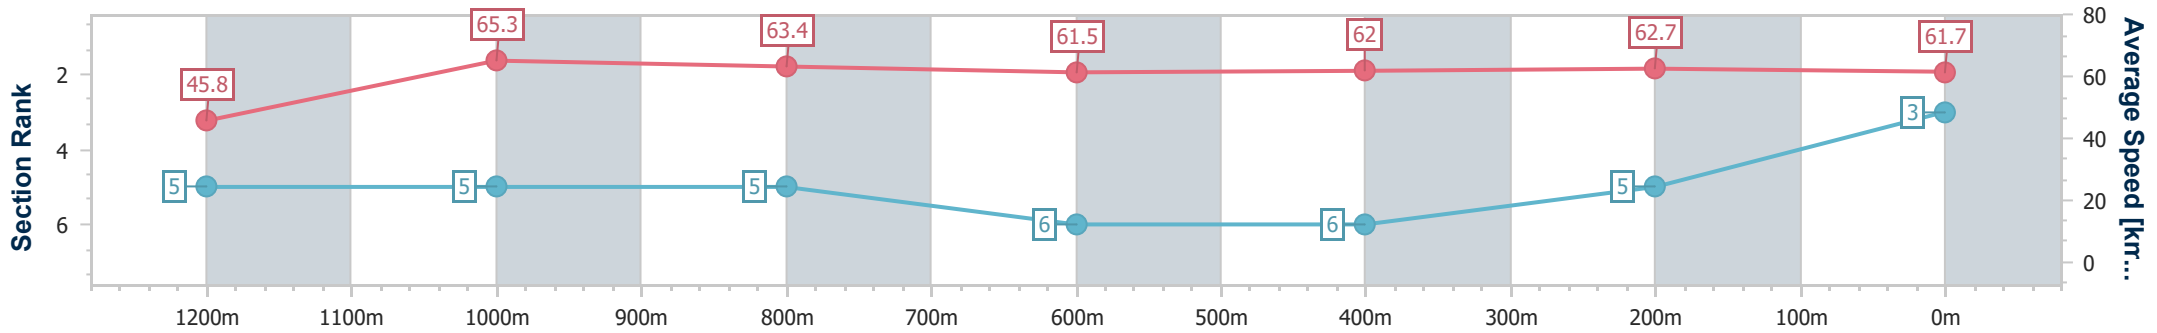

### Ipswich QLD Professional

Race 4: GREAT NORTHERN OPEN Handicap - 1350m

29 February 2024 - 14:47

Track Rating: Soft 5, Weather: Fine, Rail Position: +9.5m Entire

Section	Overall	1200m	1000m	800m	600m	400m	200m
Section Times	1:20.86 [3] (0:11.80)	1:09.06 [5] (0:11.08)	0:57.98 [5] (0:11.37)	0:46.61 [5] (0:11.72)	0:34.89 [6] (0:11.62)	0:23.27 [6] (0:11.57)	0:11.70 [5] (0:11.70)
Average Speed [km/h]	45.8	65.3	63.4	61.5	62.0	62.7	61.7
Top Speed [km/h]	64.3	65.8	65.8	62.6	62.9	64.0	63.2
Avg. Dist. to Rail [m]	1.2	1.2	0.9	0.4	1.2	1.5	1.3
Avg. Stride Freq. [Hz]	2.2	2.4	2.4	2.3	2.3	2.4	2.4
Avg. Stride Length [m]	5.8	7.5	7.3	7.3	7.4	7.4	7.1