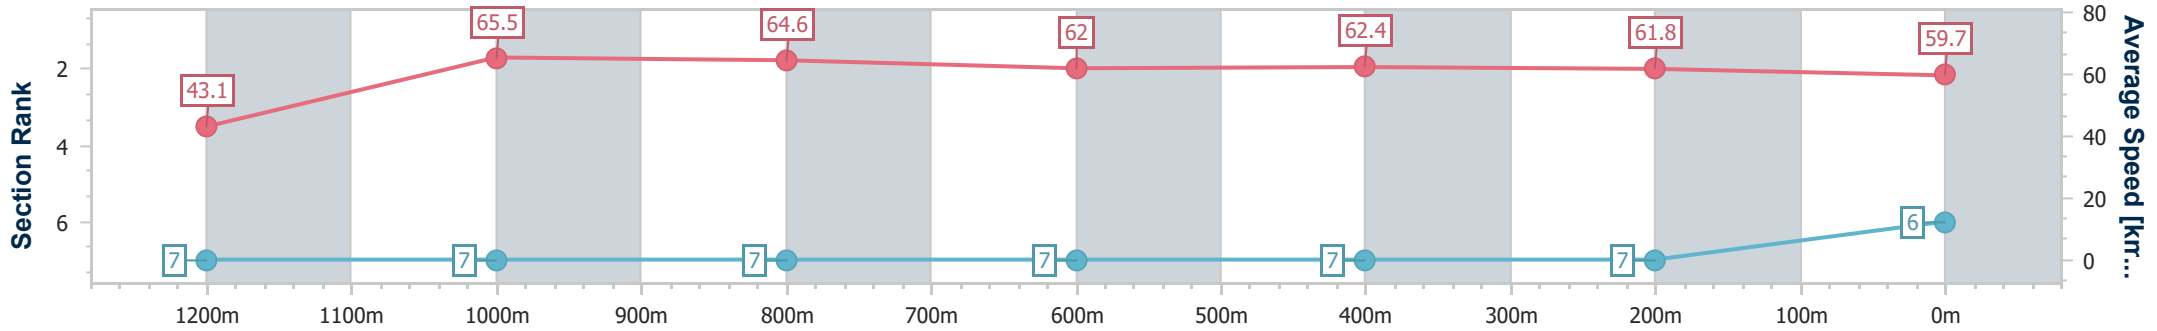

- [ ] Ranking at each section and finish
- .-.- No data available at this section
- NA No data available

Horse/Jockey Name	Bonny Ezra
Final Rank	6
Fastest Section Time (Section)	0:11.00 (1200m)
Top Speed [km/h] (Section)	66.5 (1000m)
Race State	Finished

### Ipswich QLD Professional

Race 4: GREAT NORTHERN OPEN Handicap - 1350m

29 February 2024 - 14:47

Track Rating: Soft 5, Weather: Fine, Rail Position: +9.5m Entire

Section	Overall	1200m	1000m	800m	600m	400m	200m
Section Times	1:21.41 [6] (0:12.54)	1:08.87 [7] (0:11.00)	0:57.87 [7] (0:11.12)	0:46.75 [7] (0:11.62)	0:35.13 [7] (0:11.47)	0:23.66 [7] (0:11.64)	0:12.02 [7] (0:12.02)
Average Speed [km/h]	43.1	65.5	64.6	62.0	62.4	61.8	59.7
Top Speed [km/h]	63.1	66.4	66.5	62.9	63.5	63.4	63.2
Avg. Dist. to Rail [m]	1.0	0.5	0.3	0.7	1.0	0.6	0.9
Avg. Stride Freq. [Hz]	2.1	2.4	2.3	2.2	2.3	2.3	2.2
Avg. Stride Length [m]	5.6	7.8	7.8	7.8	7.5	7.6	7.6

- [ ] Ranking at each section and finish
- .-.- No data available at this section
- NA No data available

Horse/Jockey Name	Stampe
Final Rank	7
Fastest Section Time (Section)	0:11.11 (1200m)
Top Speed [km/h] (Section)	66.6 (1200m)
Race State	Finished