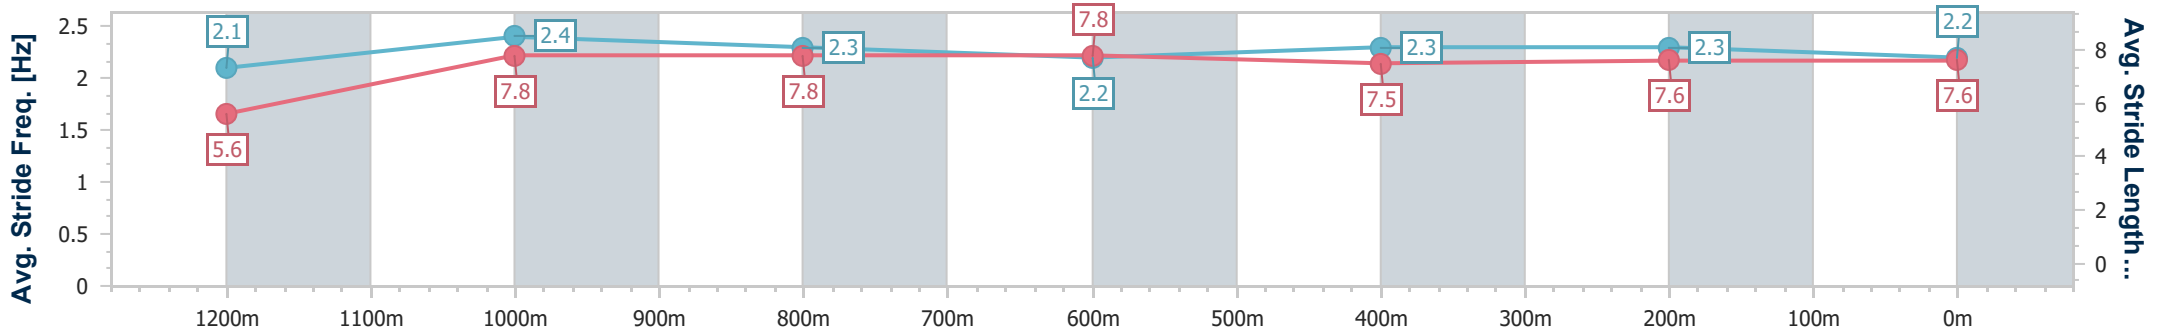

- [ ] Ranking at each section and finish
- .-.- No data available at this section
- NA No data available

Horse/Jockey Name	Bonny Ezra
Final Rank	6
Fastest Section Time (Section)	0:11.00 (1200m)
Top Speed [km/h] (Section)	66.5 (1000m)
Race State	Finished

### Ipswich QLD Professional

Race 4: GREAT NORTHERN OPEN Handicap - 1350m

29 February 2024 - 14:47

Track Rating: Soft 5, Weather: Fine, Rail Position: +9.5m Entire

Section	Overall	1200m	1000m	800m	600m	400m	200m
Section Times	1:21.41 [6] (0:12.54)	1:08.87 [7] (0:11.00)	0:57.87 [7] (0:11.12)	0:46.75 [7] (0:11.62)	0:35.13 [7] (0:11.47)	0:23.66 [7] (0:11.64)	0:12.02 [7] (0:12.02)
Average Speed [km/h]	43.1	65.5	64.6	62.0	62.4	61.8	59.7
Top Speed [km/h]	63.1	66.4	66.5	62.9	63.5	63.4	63.2
Avg. Dist. to Rail [m]	1.0	0.5	0.3	0.7	1.0	0.6	0.9
Avg. Stride Freq. [Hz]	2.1	2.4	2.3	2.2	2.3	2.3	2.2
Avg. Stride Length [m]	5.6	7.8	7.8	7.8	7.5	7.6	7.6

- [ ] Ranking at each section and finish
- .-.- No data available at this section
- NA No data available

Horse/Jockey Name	Stampe
Final Rank	7
Fastest Section Time (Section)	0:11.11 (1200m)
Top Speed [km/h] (Section)	66.6 (1200m)
Race State	Finished