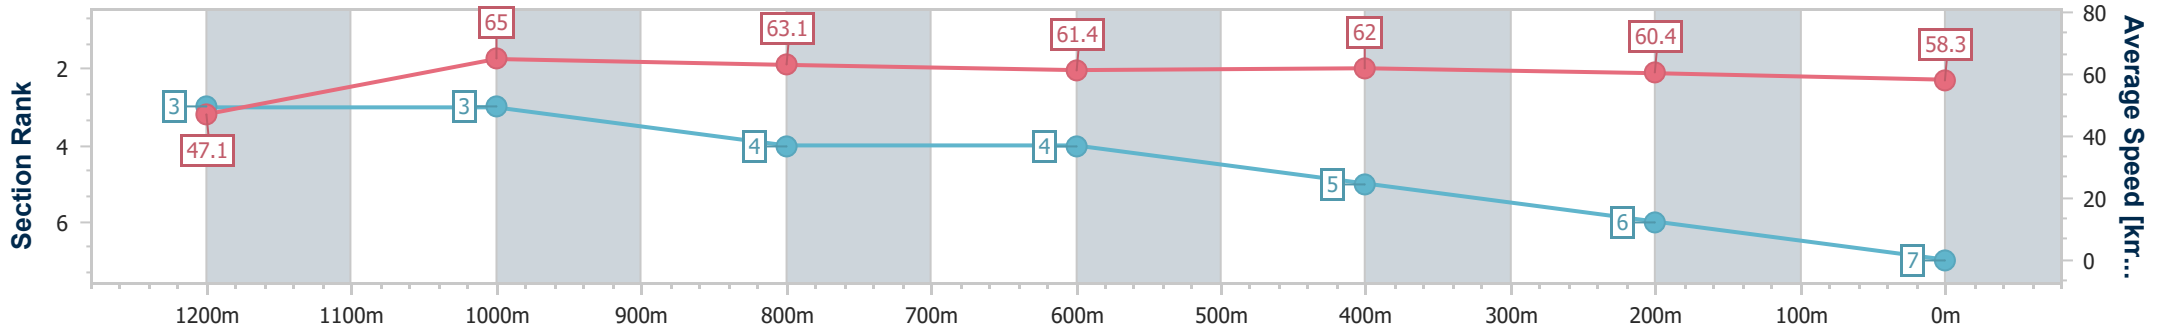

- [ ] Ranking at each section and finish
- .-.- No data available at this section
- NA No data available

Horse/Jockey Name	Stampe
Final Rank	7
Fastest Section Time (Section)	0:11.11 (1200m)
Top Speed [km/h] (Section)	66.6 (1200m)
Race State	Finished

### Ipswich QLD Professional

Race 4: GREAT NORTHERN OPEN Handicap - 1350m

29 February 2024 - 14:47

Track Rating: Soft 5, Weather: Fine, Rail Position: +9.5m Entire

Section	Overall	1200m	1000m	800m	600m	400m	200m
Section Times	1:21.55 [7] (0:11.47)	1:10.08 [3] (0:11.11)	0:58.97 [3] (0:11.41)	0:47.56 [4] (0:11.72)	0:35.84 [4] (0:11.62)	0:24.22 [5] (0:11.87)	0:12.35 [6] (0:12.35)
Average Speed [km/h]	47.1	65.0	63.1	61.4	62.0	60.4	58.3
Top Speed [km/h]	64.3	66.6	64.8	62.1	63.2	62.0	59.7
Avg. Dist. to Rail [m]	1.6	2.0	0.6	0.4	0.5	0.2	0.4
Avg. Stride Freq. [Hz]	2.2	2.2	2.4	2.3	2.4	2.3	2.3
Avg. Stride Length [m]	6.0	8.2	7.5	7.4	7.3	7.3	7.2

- [ ] Ranking at each section and finish
- .-.- No data available at this section
- NA No data available