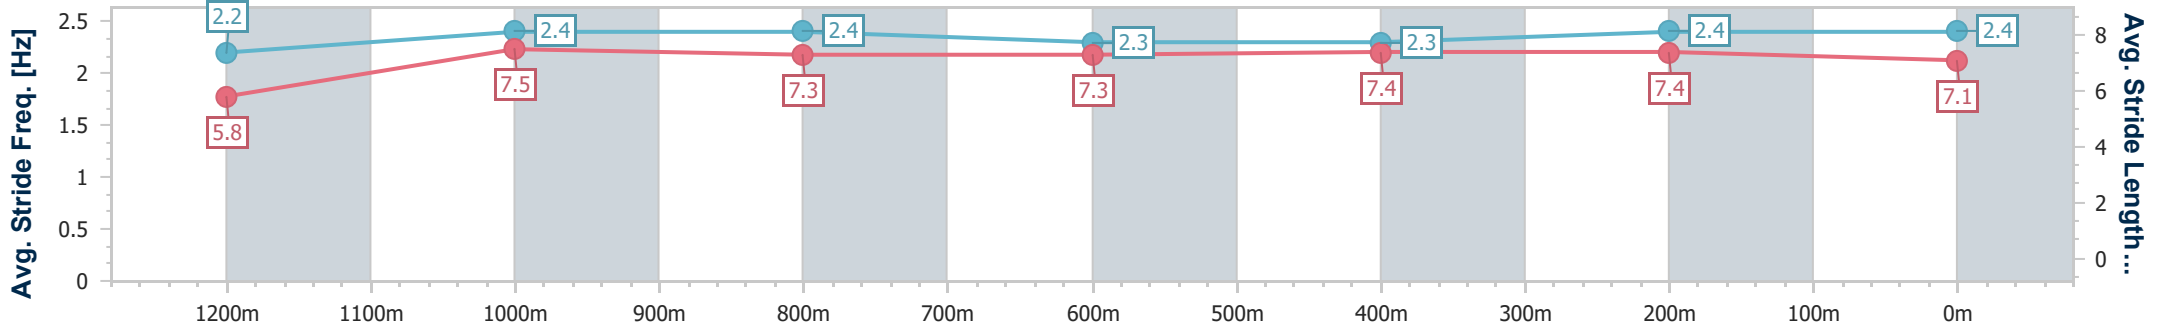

### Ipswich QLD Professional

Race 4: GREAT NORTHERN OPEN Handicap - 1350m

29 February 2024 - 14:47

Track Rating: Soft 5, Weather: Fine, Rail Position: +9.5m Entire

Section	Overall	1200m	1000m	800m	600m	400m	200m
Section Times	1:20.86 [3] (0:11.80)	1:09.06 [5] (0:11.08)	0:57.98 [5] (0:11.37)	0:46.61 [5] (0:11.72)	0:34.89 [6] (0:11.62)	0:23.27 [6] (0:11.57)	0:11.70 [5] (0:11.70)
Average Speed [km/h]	45.8	65.3	63.4	61.5	62.0	62.7	61.7
Top Speed [km/h]	64.3	65.8	65.8	62.6	62.9	64.0	63.2
Avg. Dist. to Rail [m]	1.2	1.2	0.9	0.4	1.2	1.5	1.3
Avg. Stride Freq. [Hz]	2.2	2.4	2.4	2.3	2.3	2.4	2.4
Avg. Stride Length [m]	5.8	7.5	7.3	7.3	7.4	7.4	7.1

- [ ] Ranking at each section and finish
- .-.- No data available at this section
- NA No data available

Horse/Jockey Name	Hot Spring Gold
Final Rank	4
Fastest Section Time (Section)	0:11.04 (1200m)
Top Speed [km/h] (Section)	65.7 (1200m)
Race State	Finished