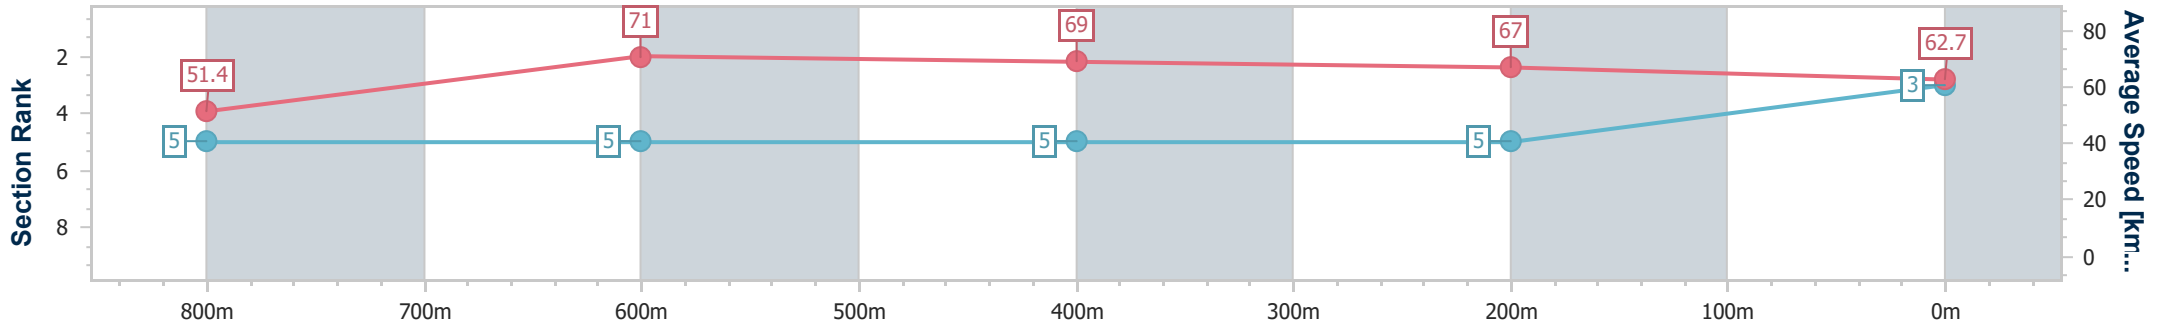

Horse/Jockey Name	Mystery 'N' Magic
Final Rank	3
Fastest Section Time (Section)	0:10.16 (800m)
Top Speed [km/h] (Section)	73.0 (800m)
Race State	Finished

Townsville QLD Professional
Race 4: MEMBERSHIPS ON SALE NOW OPEN Handicap - 1000m

27 February 2024 - 14:55
Track Rating: Soft 7, Weather: Overcast, Rail Position: +5.5m
1000m-W/Post, +2m Remainder

Section	Overall	800m	600m	400m	200m
Section Times	0:56.66 [3] (0:14.03)	0:42.63 [5] (0:10.16)	0:32.47 [5] (0:10.27)	0:22.20 [5] (0:10.70)	0:11.50 [5] (0:11.50)
Average Speed [km/h]	51.4	71.0	69.0	67.0	62.7
Top Speed [km/h]	70.7	73.0	71.1	68.2	65.9
Avg. Dist. to Rail [m]	4.7	2.0	3.3	1.9	2.3
Avg. Stride Freq. [Hz]	2.3	2.5	2.4	2.4	2.3
Avg. Stride Length [m]	6.9	8.1	8.2	7.8	7.5

- [ ] Ranking at each section and finish
- -.-.- No data available at this section
- NA No data available