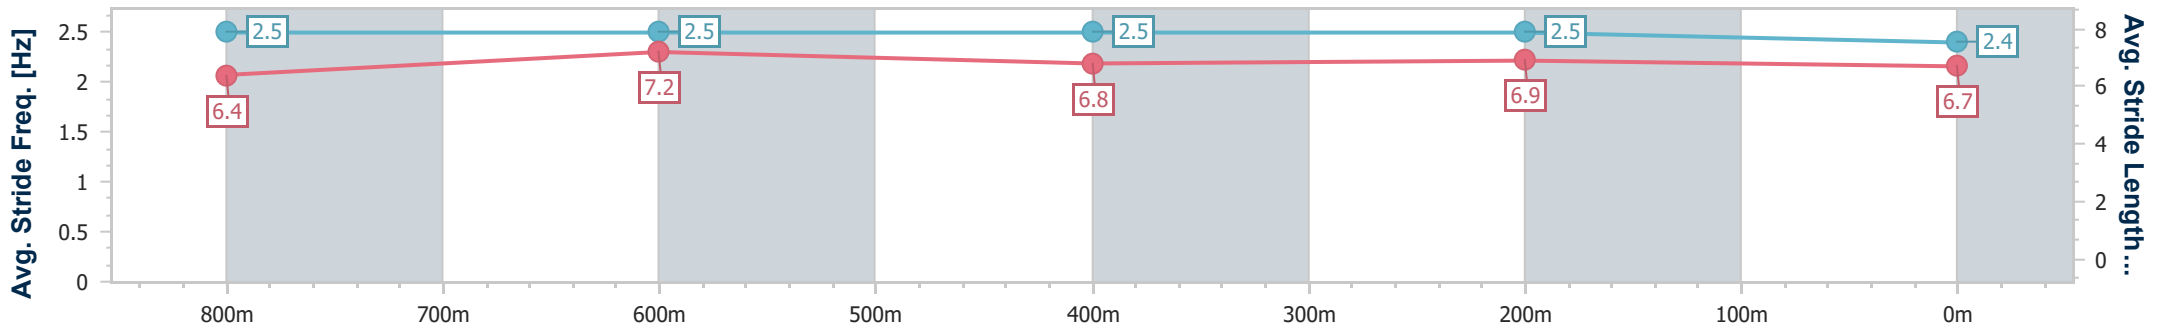

Horse/Jockey Name	Ashton Blair
Final Rank	5
Fastest Section Time (Section)	0:10.33 (800m)
Top Speed [km/h] (Section)	71.5 (800m)
Race State	Finished

Townsville QLD Professional
Race 4: MEMBERSHIPS ON SALE NOW OPEN Handicap - 1000m

27 February 2024 - 14:55
Track Rating: Soft 7, Weather: Overcast, Rail Position: +5.5m
1000m-W/Post, +2m Remainder

Section	Overall	800m	600m	400m	200m
Section Times	0:57.62 [5] (0:13.23)	0:44.39 [1] (0:10.33)	0:34.06 [2] (0:10.52)	0:23.54 [3] (0:11.03)	0:12.51 [3] (0:12.51)
Average Speed [km/h]	54.5	69.6	67.8	65.1	57.4
Top Speed [km/h]	71.3	71.5	69.5	66.7	62.1
Avg. Dist. to Rail [m]	2.6	1.4	2.8	2.0	1.1
Avg. Stride Freq. [Hz]	2.5	2.5	2.5	2.5	2.4
Avg. Stride Length [m]	6.4	7.2	6.8	6.9	6.7

- [ ] Ranking at each section and finish
- -.-.- No data available at this section
- NA No data available