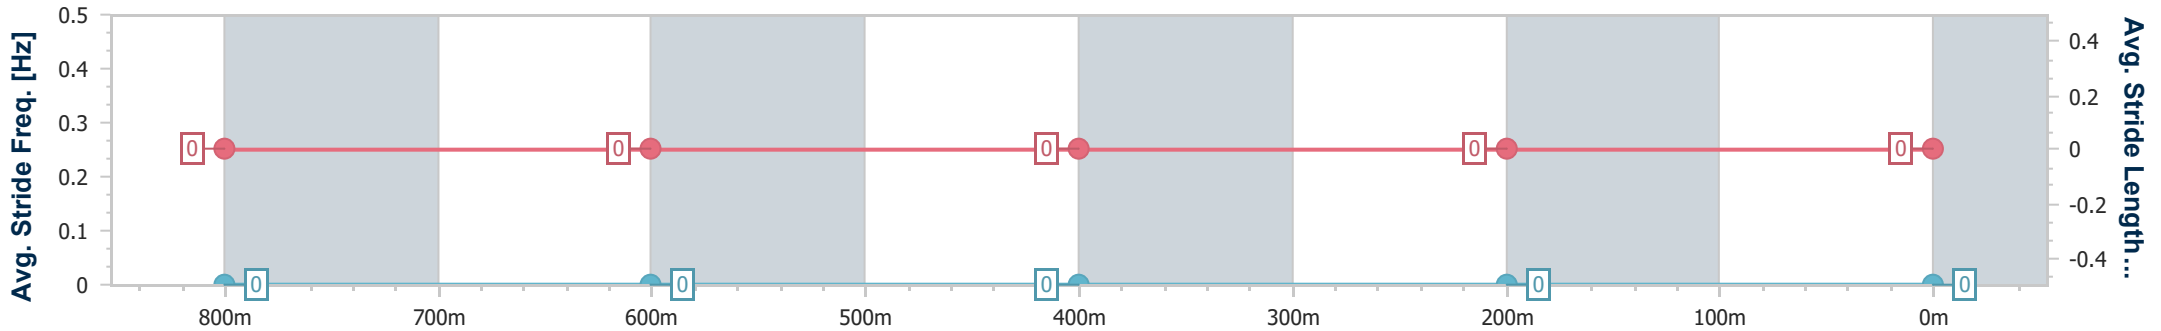

Horse/Jockey Name	Focus
Final Rank	1
Fastest Section Time (Section)	0:10.22 (800m)
Top Speed [km/h] (Section)	72.1 (800m)
Race State	Finished

Townsville QLD Professional
Race 4: MEMBERSHIPS ON SALE NOW OPEN Handicap - 1000m

27 February 2024 - 14:55
Track Rating: Soft 7, Weather: Overcast, Rail Position: +5.5m
1000m-W/Post, +2m Remainder

Section	Overall	800m	600m	400m	200m
Section Times	0:56.43 [1] (0:13.37)	0:43.06 [3] (0:10.22)	0:32.84 [3] (0:10.36)	0:22.48 [1] (0:10.84)	0:11.64 [1] (0:11.64)
Average Speed [km/h]	53.7	70.6	68.7	66.3	61.7
Top Speed [km/h]	69.6	72.1	71.4	67.4	65.5
Avg. Dist. to Rail [m]	4.3	1.7	2.3	0.8	1.9
Avg. Stride Freq. [Hz]	--	--	--	--	--
Avg. Stride Length [m]	--	--	--	--	--

- [ ] Ranking at each section and finish
- --- No data available at this section
- NA No data available