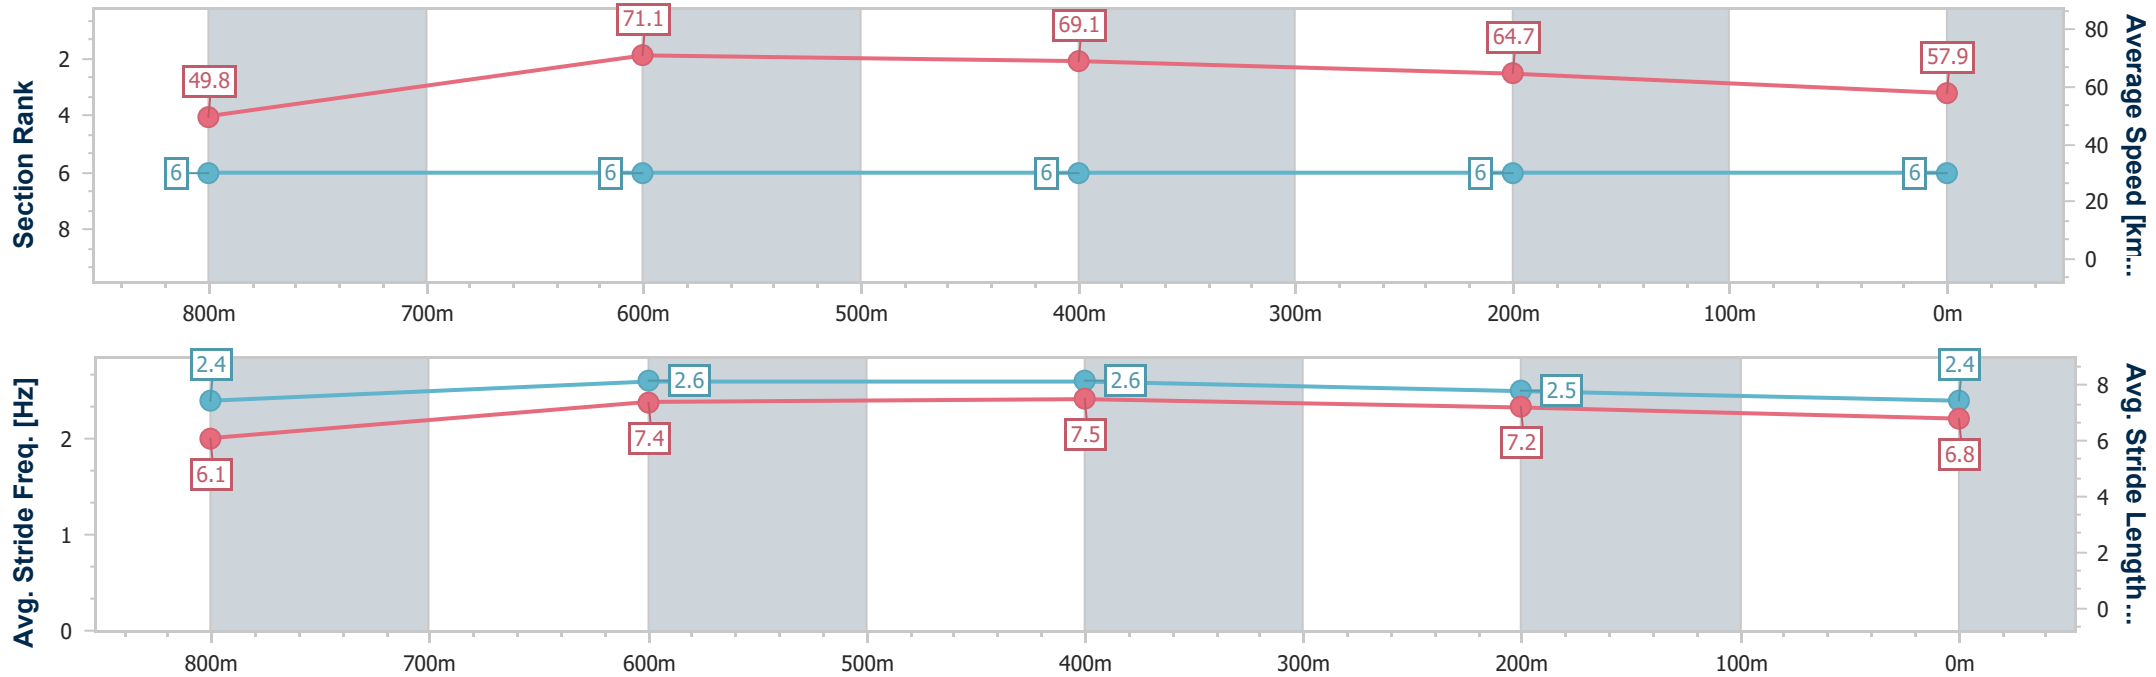

Horse/Jockey Name	Spellcatcher
Final Rank	6
Fastest Section Time (Section)	0:10.17 (800m)
Top Speed [km/h] (Section)	72.0 (800m)
Race State	Finished

Townsville QLD Professional
Race 4: MEMBERSHIPS ON SALE NOW OPEN Handicap - 1000m

27 February 2024 - 14:55
Track Rating: Soft 7, Weather: Overcast, Rail Position: +5.5m
1000m-W/Post, +2m Remainder

Section	Overall	800m	600m	400m	200m
Section Times	0:58.42 [6] (0:14.49)	0:43.93 [6] (0:10.17)	0:33.76 [6] (0:10.29)	0:23.47 [6] (0:11.08)	0:12.39 [6] (0:12.39)
Average Speed [km/h]	49.8	71.1	69.1	64.7	57.9
Top Speed [km/h]	71.2	72.0	72.0	66.6	62.5
Avg. Dist. to Rail [m]	5.7	2.2	2.6	1.9	1.2
Avg. Stride Freq. [Hz]	2.4	2.6	2.6	2.5	2.4
Avg. Stride Length [m]	6.1	7.4	7.5	7.2	6.8

- [ ] Ranking at each section and finish
- -.-.- No data available at this section
- NA No data available