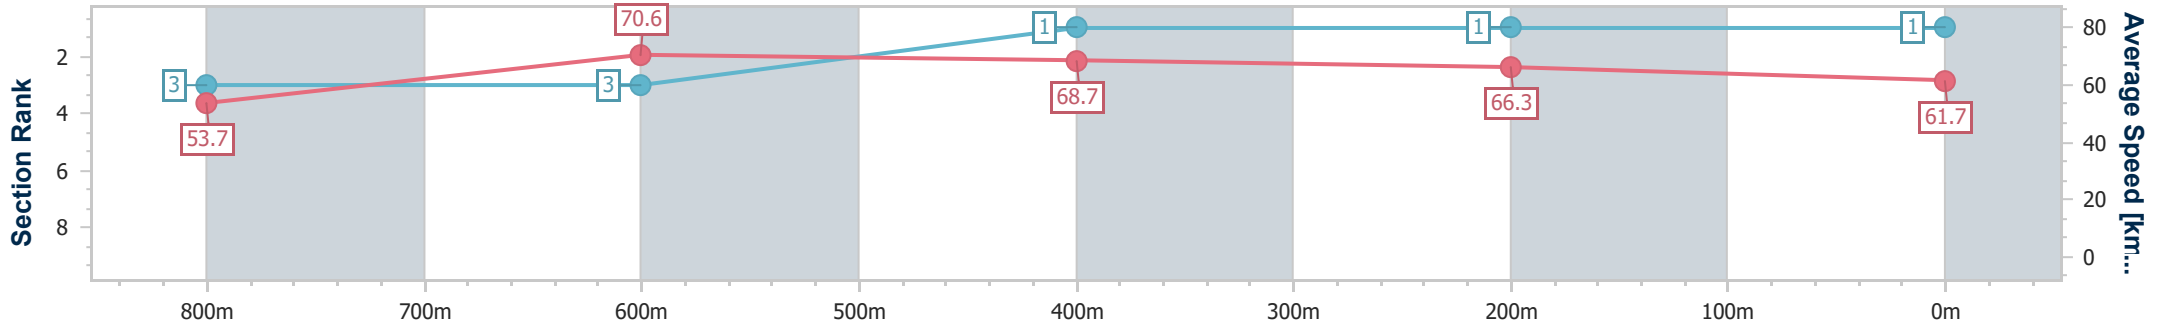

Horse/Jockey Name	Focus
Final Rank	1
Fastest Section Time (Section)	0:10.22 (800m)
Top Speed [km/h] (Section)	72.1 (800m)
Race State	Finished

Townsville QLD Professional
Race 4: MEMBERSHIPS ON SALE NOW OPEN Handicap - 1000m

27 February 2024 - 14:55
Track Rating: Soft 7, Weather: Overcast, Rail Position: +5.5m
1000m-W/Post, +2m Remainder

Section	Overall	800m	600m	400m	200m
Section Times	0:56.43 [1] (0:13.37)	0:43.06 [3] (0:10.22)	0:32.84 [3] (0:10.36)	0:22.48 [1] (0:10.84)	0:11.64 [1] (0:11.64)
Average Speed [km/h]	53.7	70.6	68.7	66.3	61.7
Top Speed [km/h]	69.6	72.1	71.4	67.4	65.5
Avg. Dist. to Rail [m]	4.3	1.7	2.3	0.8	1.9
Avg. Stride Freq. [Hz]	--	--	--	--	--
Avg. Stride Length [m]	--	--	--	--	--

- [ ] Ranking at each section and finish
- --- No data available at this section
- NA No data available