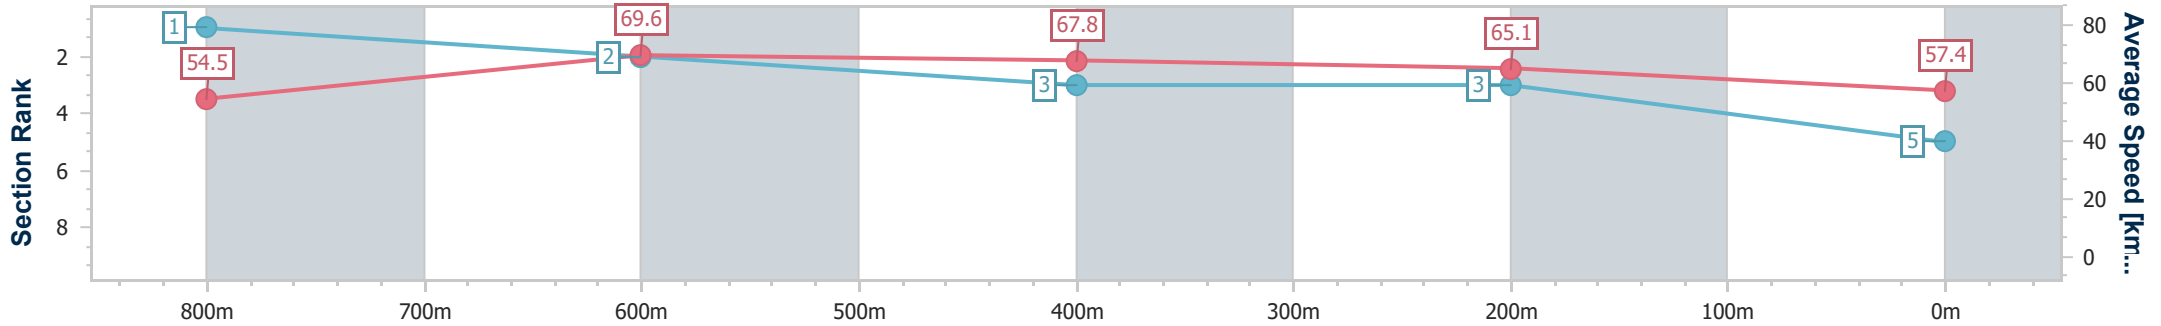

Horse/Jockey Name	Ashton Blair
Final Rank	5
Fastest Section Time (Section)	0:10.33 (800m)
Top Speed [km/h] (Section)	71.5 (800m)
Race State	Finished

Townsville QLD Professional
Race 4: MEMBERSHIPS ON SALE NOW OPEN Handicap - 1000m

27 February 2024 - 14:55
Track Rating: Soft 7, Weather: Overcast, Rail Position: +5.5m
1000m-W/Post, +2m Remainder

Section	Overall	800m	600m	400m	200m
Section Times	0:57.62 [5] (0:13.23)	0:44.39 [1] (0:10.33)	0:34.06 [2] (0:10.52)	0:23.54 [3] (0:11.03)	0:12.51 [3] (0:12.51)
Average Speed [km/h]	54.5	69.6	67.8	65.1	57.4
Top Speed [km/h]	71.3	71.5	69.5	66.7	62.1
Avg. Dist. to Rail [m]	2.6	1.4	2.8	2.0	1.1
Avg. Stride Freq. [Hz]	2.5	2.5	2.5	2.5	2.4
Avg. Stride Length [m]	6.4	7.2	6.8	6.9	6.7

- [ ] Ranking at each section and finish
- -.-.- No data available at this section
- NA No data available