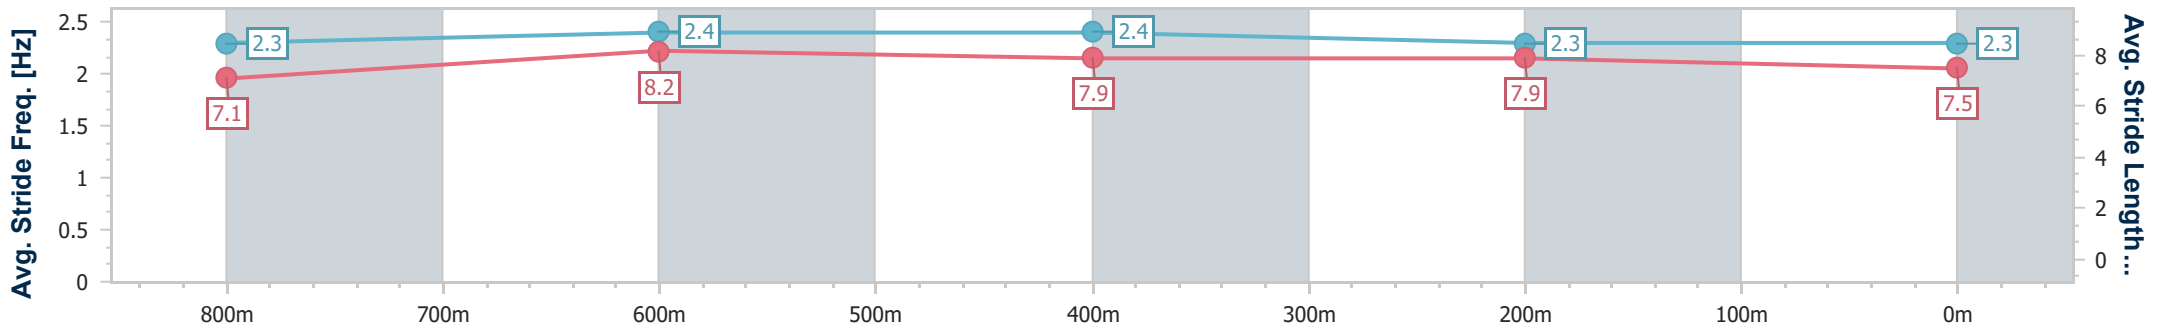

Horse/Jockey Name	Bold Hunter
Final Rank	2
Fastest Section Time (Section)	0:10.34 (800m)
Top Speed [km/h] (Section)	72.2 (800m)
Race State	Finished

Townsville QLD Professional
Race 4: MEMBERSHIPS ON SALE NOW OPEN Handicap - 1000m

27 February 2024 - 14:55
Track Rating: Soft 7, Weather: Overcast, Rail Position: +5.5m
1000m-W/Post, +2m Remainder

Section	Overall	800m	600m	400m	200m
Section Times	0:56.54 [2] (0:13.37)	0:43.17 [4] (0:10.34)	0:32.83 [4] (0:10.54)	0:22.29 [4] (0:10.86)	0:11.43 [4] (0:11.43)
Average Speed [km/h]	53.7	70.0	67.3	65.7	62.9
Top Speed [km/h]	72.1	72.2	69.6	67.3	65.0
Avg. Dist. to Rail [m]	1.3	1.3	2.8	3.1	1.2
Avg. Stride Freq. [Hz]	2.3	2.4	2.4	2.3	2.3
Avg. Stride Length [m]	7.1	8.2	7.9	7.9	7.5

- [ ] Ranking at each section and finish
- -.-.- No data available at this section
- NA No data available