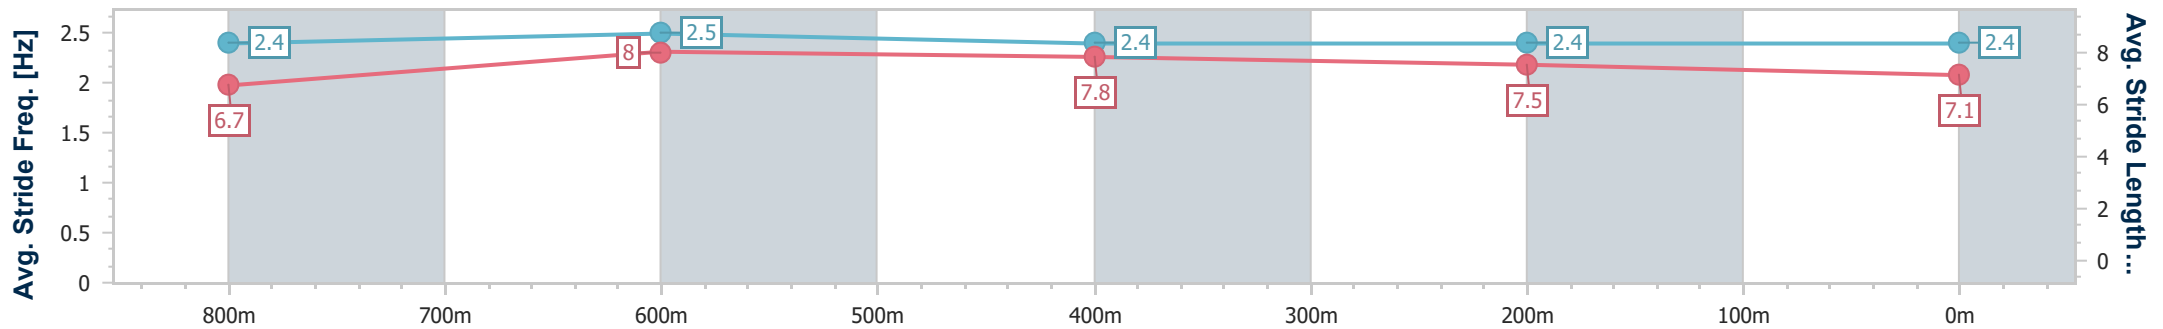

Horse/Jockey Name	Gdansk
Final Rank	4
Fastest Section Time (Section)	0:10.21 (800m)
Top Speed [km/h] (Section)	72.6 (800m)
Race State	Finished

Townsville QLD Professional
Race 4: MEMBERSHIPS ON SALE NOW OPEN Handicap - 1000m

27 February 2024 - 14:55
Track Rating: Soft 7, Weather: Overcast, Rail Position: +5.5m
1000m-W/Post, +2m Remainder

Section	Overall	800m	600m	400m	200m
Section Times	0:56.96 [4] (0:13.27)	0:43.69 [2] (0:10.21)	0:33.48 [1] (0:10.57)	0:22.91 [2] (0:11.00)	0:11.91 [2] (0:11.91)
Average Speed [km/h]	54.2	70.7	67.6	65.3	60.5
Top Speed [km/h]	71.4	72.6	70.1	67.5	62.2
Avg. Dist. to Rail [m]	3.9	1.2	1.6	0.7	2.2
Avg. Stride Freq. [Hz]	2.4	2.5	2.4	2.4	2.4
Avg. Stride Length [m]	6.7	8.0	7.8	7.5	7.1

- [ ] Ranking at each section and finish
- -.-.- No data available at this section
- NA No data available