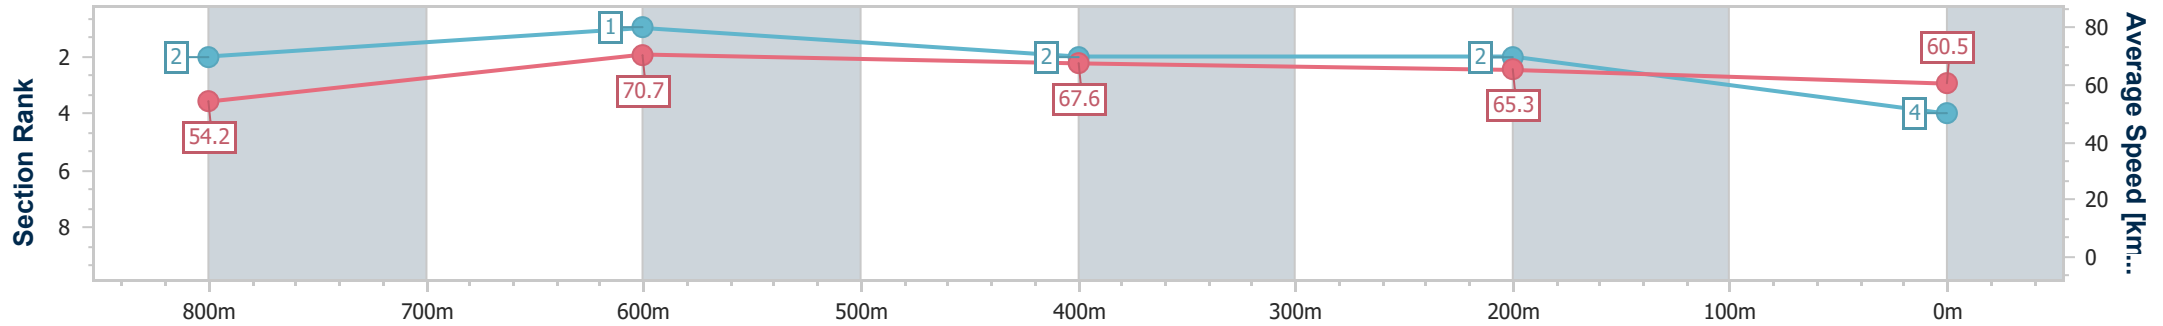

Horse/Jockey Name	Gdansk
Final Rank	4
Fastest Section Time (Section)	0:10.21 (800m)
Top Speed [km/h] (Section)	72.6 (800m)
Race State	Finished

Townsville QLD Professional
Race 4: MEMBERSHIPS ON SALE NOW OPEN Handicap - 1000m

27 February 2024 - 14:55
Track Rating: Soft 7, Weather: Overcast, Rail Position: +5.5m
1000m-W/Post, +2m Remainder

Section	Overall	800m	600m	400m	200m
Section Times	0:56.96 [4] (0:13.27)	0:43.69 [2] (0:10.21)	0:33.48 [1] (0:10.57)	0:22.91 [2] (0:11.00)	0:11.91 [2] (0:11.91)
Average Speed [km/h]	54.2	70.7	67.6	65.3	60.5
Top Speed [km/h]	71.4	72.6	70.1	67.5	62.2
Avg. Dist. to Rail [m]	3.9	1.2	1.6	0.7	2.2
Avg. Stride Freq. [Hz]	2.4	2.5	2.4	2.4	2.4
Avg. Stride Length [m]	6.7	8.0	7.8	7.5	7.1

- [ ] Ranking at each section and finish
- -.-.- No data available at this section
- NA No data available