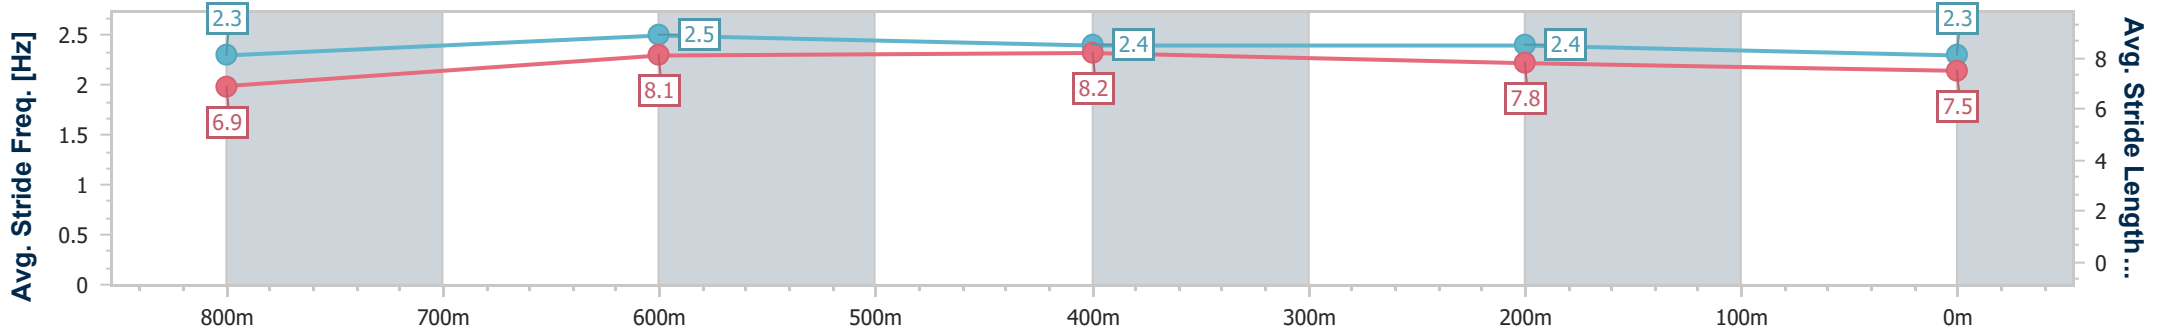

Horse/Jockey Name	Mystery 'N' Magic
Final Rank	3
Fastest Section Time (Section)	0:10.16 (800m)
Top Speed [km/h] (Section)	73.0 (800m)
Race State	Finished

Townsville QLD Professional
Race 4: MEMBERSHIPS ON SALE NOW OPEN Handicap - 1000m

27 February 2024 - 14:55
Track Rating: Soft 7, Weather: Overcast, Rail Position: +5.5m
1000m-W/Post, +2m Remainder

Section	Overall	800m	600m	400m	200m
Section Times	0:56.66 [3] (0:14.03)	0:42.63 [5] (0:10.16)	0:32.47 [5] (0:10.27)	0:22.20 [5] (0:10.70)	0:11.50 [5] (0:11.50)
Average Speed [km/h]	51.4	71.0	69.0	67.0	62.7
Top Speed [km/h]	70.7	73.0	71.1	68.2	65.9
Avg. Dist. to Rail [m]	4.7	2.0	3.3	1.9	2.3
Avg. Stride Freq. [Hz]	2.3	2.5	2.4	2.4	2.3
Avg. Stride Length [m]	6.9	8.1	8.2	7.8	7.5

- [ ] Ranking at each section and finish
- -.-.- No data available at this section
- NA No data available