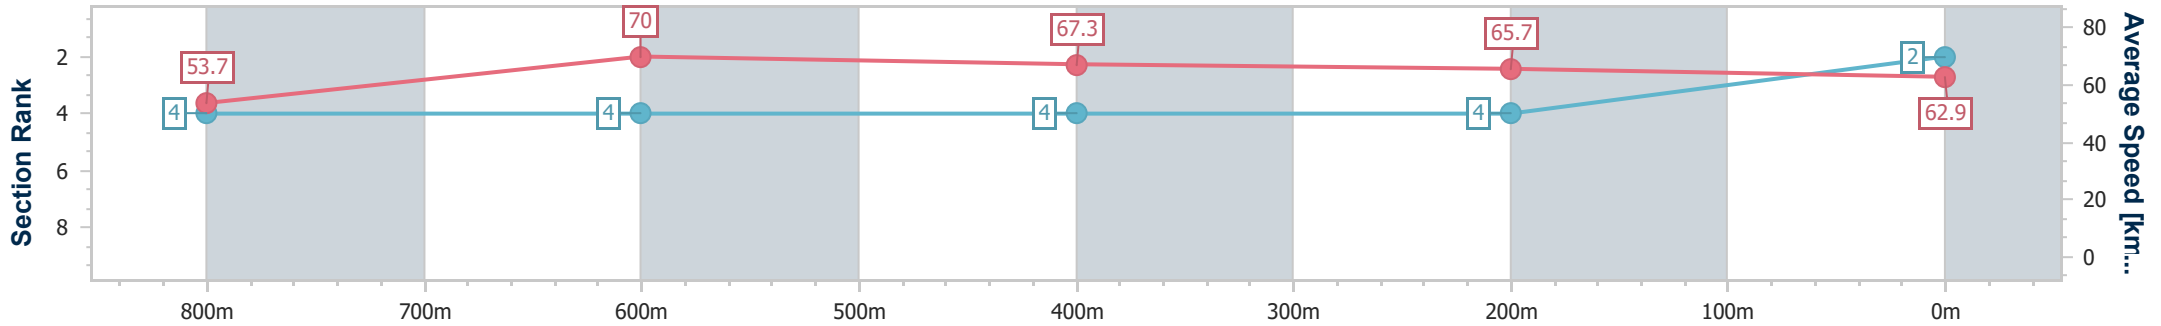

Horse/Jockey Name	Bold Hunter
Final Rank	2
Fastest Section Time (Section)	0:10.34 (800m)
Top Speed [km/h] (Section)	72.2 (800m)
Race State	Finished

Townsville QLD Professional
Race 4: MEMBERSHIPS ON SALE NOW OPEN Handicap - 1000m

27 February 2024 - 14:55
Track Rating: Soft 7, Weather: Overcast, Rail Position: +5.5m
1000m-W/Post, +2m Remainder

Section	Overall	800m	600m	400m	200m
Section Times	0:56.54 [2] (0:13.37)	0:43.17 [4] (0:10.34)	0:32.83 [4] (0:10.54)	0:22.29 [4] (0:10.86)	0:11.43 [4] (0:11.43)
Average Speed [km/h]	53.7	70.0	67.3	65.7	62.9
Top Speed [km/h]	72.1	72.2	69.6	67.3	65.0
Avg. Dist. to Rail [m]	1.3	1.3	2.8	3.1	1.2
Avg. Stride Freq. [Hz]	2.3	2.4	2.4	2.3	2.3
Avg. Stride Length [m]	7.1	8.2	7.9	7.9	7.5

- [ ] Ranking at each section and finish
- -.-.- No data available at this section
- NA No data available