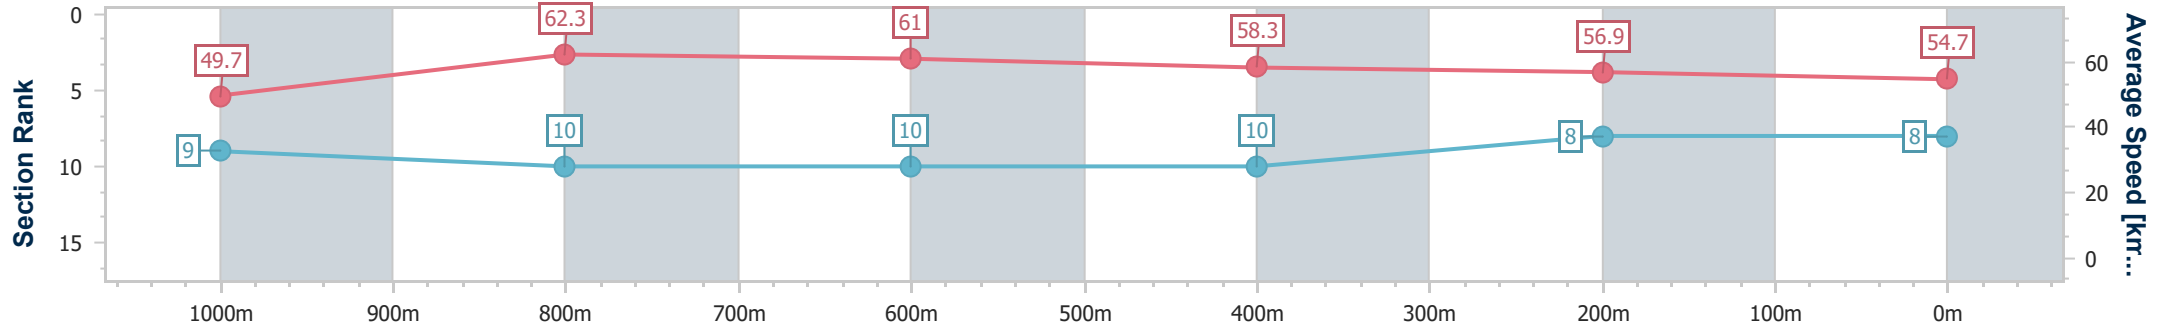

Toowoomba QLD Professional  
Race 4: SPACERACK SHELVING & RACKING Maiden Plate - 1200m

24 February 2024 - 19:14

Track Rating: Soft 5, Weather: Showers, Rail Position: +2m Entire

Section	Overall	1000m	800m	600m	400m	200m
Section Times	1:15.93 [7] (0:13.93)	1:02.00 [4] (0:11.17)	0:50.83 [3] (0:11.60)	0:39.23 [3] (0:12.38)	0:26.85 [3] (0:13.18)	0:13.67 [4] (0:13.67)
Average Speed [km/h]	51.6	64.6	62.5	58.3	54.6	52.7
Top Speed [km/h]	65.4	65.5	63.6	62.2	56.9	53.4
Avg. Dist. to Rail [m]	1.5	0.5	1.3	0.8	0.6	0.2
Avg. Stride Freq. [Hz]	2.3	2.4	2.4	2.3	2.3	2.2
Avg. Stride Length [m]	6.4	7.3	7.2	7.0	6.7	6.7

- [ ] Ranking at each section and finish
- .-.- No data available at this section
- NA No data available

Horse/Jockey Name	Edgewise
Final Rank	8
Fastest Section Time (Section)	0:11.57 (1000m)
Top Speed [km/h] (Section)	63.6 (1000m)
Race State	Finished

Toowoomba QLD Professional  
Race 4: SPACERACK SHELIVING & RACKING Maiden Plate - 1200m

24 February 2024 - 19:14

Track Rating: Soft 5, Weather: Showers, Rail Position: +2m Entire

Section	Overall	1000m	800m	600m	400m	200m
Section Times	1:16.21 [8] (0:14.48)	1:01.73 [9] (0:11.57)	0:50.16 [10] (0:11.85)	0:38.31 [10] (0:12.39)	0:25.92 [10] (0:12.81)	0:13.11 [8] (0:13.11)
Average Speed [km/h]	49.7	62.3	61.0	58.3	56.9	54.7
Top Speed [km/h]	63.5	63.6	63.2	60.3	57.9	56.2
Avg. Dist. to Rail [m]	3.0	1.6	1.1	0.8	2.6	3.8
Avg. Stride Freq. [Hz]	2.2	2.4	2.4	2.3	2.3	2.3
Avg. Stride Length [m]	6.3	7.3	7.1	7.0	6.8	6.7