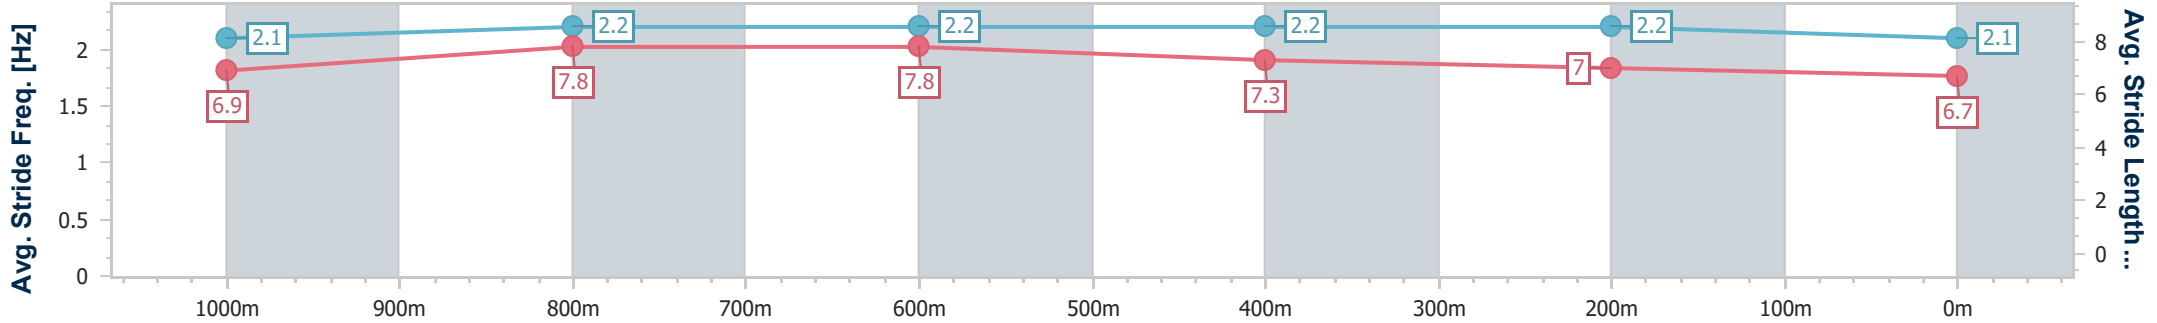

Toowoomba QLD Professional  
Race 4: SPACERACK SHELIVING & RACKING Maiden Plate - 1200m

24 February 2024 - 19:14

Track Rating: Soft 5, Weather: Showers, Rail Position: +2m Entire

Section	Overall	1000m	800m	600m	400m	200m
Section Times	1:16.21 [8] (0:14.48)	1:01.73 [9] (0:11.57)	0:50.16 [10] (0:11.85)	0:38.31 [10] (0:12.39)	0:25.92 [10] (0:12.81)	0:13.11 [8] (0:13.11)
Average Speed [km/h]	49.7	62.3	61.0	58.3	56.9	54.7
Top Speed [km/h]	63.5	63.6	63.2	60.3	57.9	56.2
Avg. Dist. to Rail [m]	3.0	1.6	1.1	0.8	2.6	3.8
Avg. Stride Freq. [Hz]	2.2	2.4	2.4	2.3	2.3	2.3
Avg. Stride Length [m]	6.3	7.3	7.1	7.0	6.8	6.7

- [ ] Ranking at each section and finish
- .-.- No data available at this section
- NA No data available

Horse/Jockey Name	Approval
Final Rank	9
Fastest Section Time (Section)	0:11.56 (1000m)
Top Speed [km/h] (Section)	66.0 (Overall)
Race State	Finished

Toowoomba QLD Professional  
Race 4: SPACERACK SHELIVING & RACKING Maiden Plate - 1200m

24 February 2024 - 19:14

Track Rating: Soft 5, Weather: Showers, Rail Position: +2m Entire

Section	Overall	1000m	800m	600m	400m	200m
Section Times	1:17.51 [9] (0:13.93)	1:03.58 [5] (0:11.56)	0:52.02 [6] (0:11.76)	0:40.26 [6] (0:12.50)	0:27.76 [7] (0:13.37)	0:14.39 [9] (0:14.39)
Average Speed [km/h]	51.7	63.1	61.5	58.2	54.1	50.1
Top Speed [km/h]	66.0	65.5	62.9	60.7	56.1	53.2
Avg. Dist. to Rail [m]	4.8	3.8	2.1	1.8	1.8	1.3
Avg. Stride Freq. [Hz]	2.1	2.2	2.2	2.2	2.2	2.1
Avg. Stride Length [m]	6.9	7.8	7.8	7.3	7.0	6.7