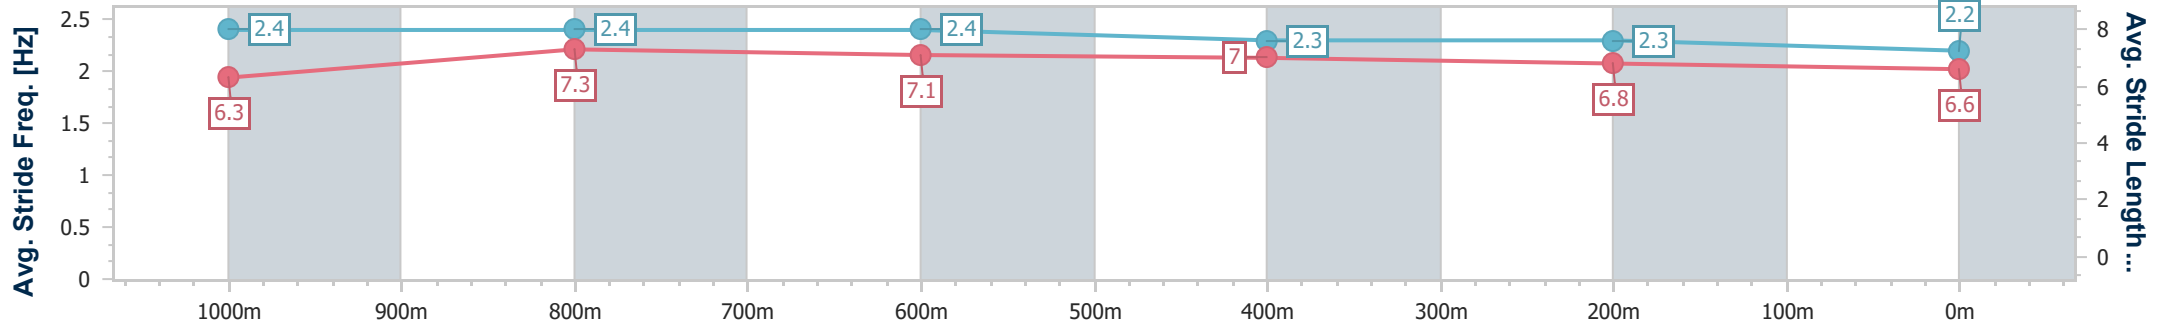

Toowoomba QLD Professional  
Race 4: SPACERACK SHELVING & RACKING Maiden Plate - 1200m

24 February 2024 - 19:14

Track Rating: Soft 5, Weather: Showers, Rail Position: +2m Entire

Section	Overall	1000m	800m	600m	400m	200m
Section Times	1:15.06 [2] (0:13.61)	1:01.45 [1] (0:11.11)	0:50.34 [1] (0:11.67)	0:38.67 [2] (0:12.27)	0:26.40 [1] (0:12.78)	0:13.62 [1] (0:13.62)
Average Speed [km/h]	53.0	64.5	61.7	58.2	56.1	52.9
Top Speed [km/h]	64.2	66.6	64.1	61.3	57.6	55.1
Avg. Dist. to Rail [m]	3.9	1.3	0.3	1.3	1.1	0.7
Avg. Stride Freq. [Hz]	2.4	2.4	2.4	2.3	2.3	2.2
Avg. Stride Length [m]	6.3	7.3	7.1	7.0	6.8	6.6