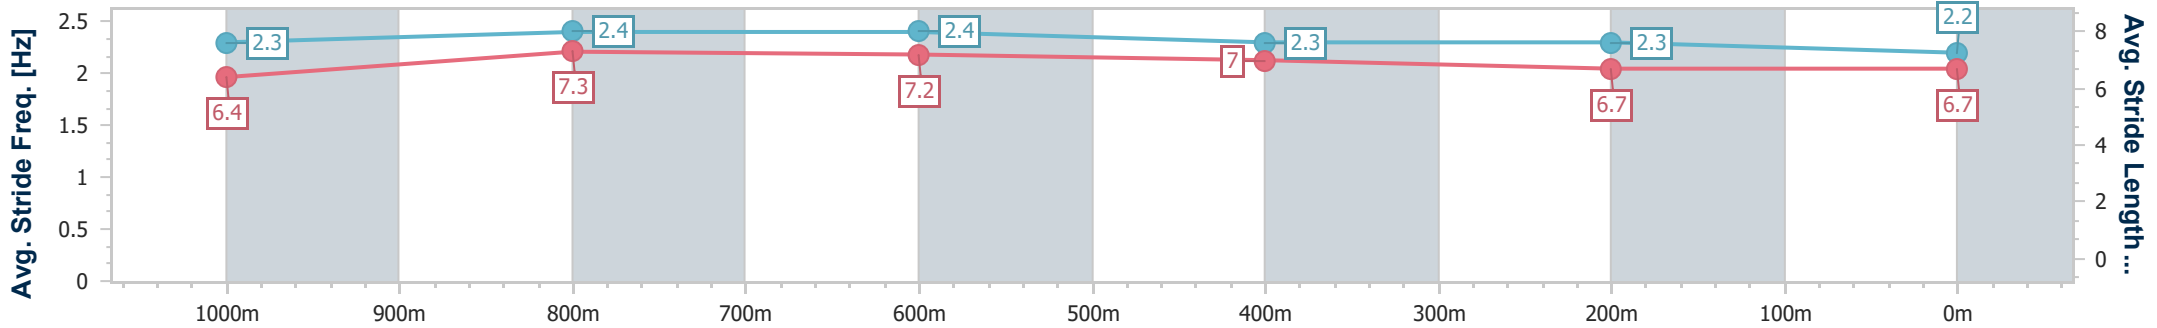

Toowoomba QLD Professional  
Race 4: SPACERACK SHELIVING & RACKING Maiden Plate - 1200m

24 February 2024 - 19:14

Track Rating: Soft 5, Weather: Showers, Rail Position: +2m Entire

Section	Overall	1000m	800m	600m	400m	200m
Section Times	1:15.83 [6] (0:14.24)	1:01.59 [7] (0:11.50)	0:50.09 [7] (0:11.62)	0:38.47 [7] (0:12.32)	0:26.15 [6] (0:12.96)	0:13.19 [6] (0:13.19)
Average Speed [km/h]	50.6	63.2	62.1	58.6	55.8	54.6
Top Speed [km/h]	65.9	66.0	63.8	62.1	57.4	55.4
Avg. Dist. to Rail [m]	0.9	1.3	1.5	0.6	0.9	0.9
Avg. Stride Freq. [Hz]	2.4	2.5	2.5	2.4	2.3	2.3
Avg. Stride Length [m]	5.9	6.9	7.0	6.8	6.6	6.6

- [ ] Ranking at each section and finish
- .-.- No data available at this section
- NA No data available

Horse/Jockey Name	Talakai
Final Rank	7
Fastest Section Time (Section)	0:11.17 (1000m)
Top Speed [km/h] (Section)	65.5 (1000m)
Race State	Finished

Toowoomba QLD Professional  
Race 4: SPACERACK SHELVING & RACKING Maiden Plate - 1200m

24 February 2024 - 19:14

Track Rating: Soft 5, Weather: Showers, Rail Position: +2m Entire

Section	Overall	1000m	800m	600m	400m	200m
Section Times	1:15.93 [7] (0:13.93)	1:02.00 [4] (0:11.17)	0:50.83 [3] (0:11.60)	0:39.23 [3] (0:12.38)	0:26.85 [3] (0:13.18)	0:13.67 [4] (0:13.67)
Average Speed [km/h]	51.6	64.6	62.5	58.3	54.6	52.7
Top Speed [km/h]	65.4	65.5	63.6	62.2	56.9	53.4
Avg. Dist. to Rail [m]	1.5	0.5	1.3	0.8	0.6	0.2
Avg. Stride Freq. [Hz]	2.3	2.4	2.4	2.3	2.3	2.2
Avg. Stride Length [m]	6.4	7.3	7.2	7.0	6.7	6.7