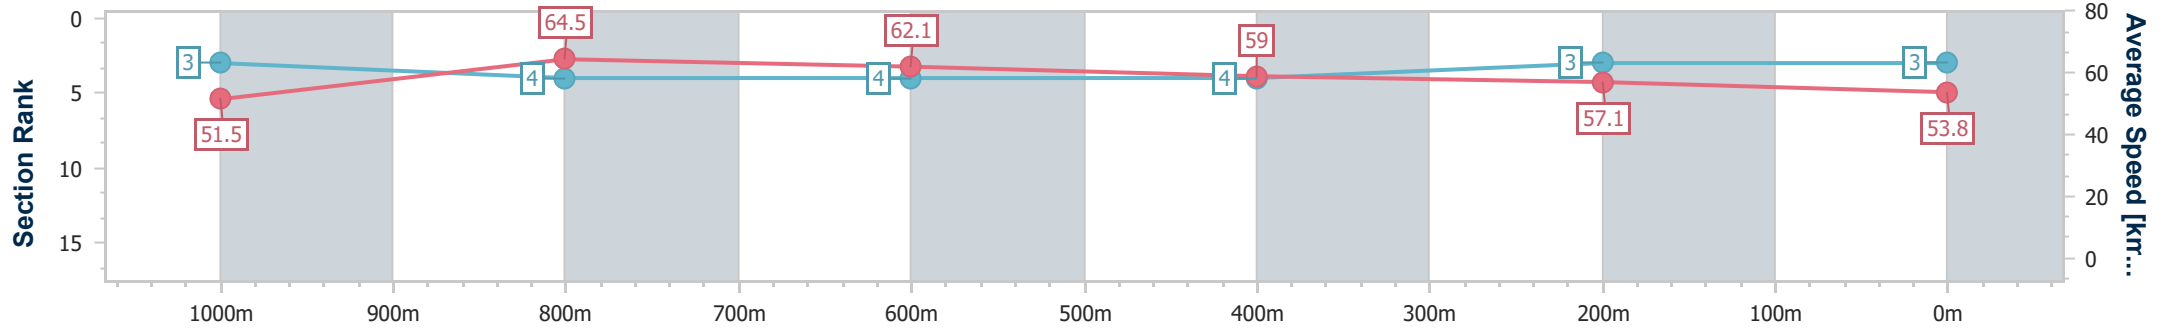

- [ ] Ranking at each section and finish
- .-.- No data available at this section
- NA No data available

Horse/Jockey Name	Too Much Makeup
Final Rank	3
Fastest Section Time (Section)	0:11.23 (1000m)
Top Speed [km/h] (Section)	65.6 (1000m)
Race State	Finished

Toowoomba QLD Professional  
 Race 4: SPACERACK SHELIVING & RACKING Maiden Plate - 1200m

24 February 2024 - 19:14

Track Rating: Soft 5, Weather: Showers, Rail Position: +2m Entire

Section	Overall	1000m	800m	600m	400m	200m
Section Times	1:15.29 [3] (0:13.93)	1:01.36 [3] (0:11.23)	0:50.13 [4] (0:11.62)	0:38.51 [4] (0:12.43)	0:26.08 [4] (0:12.68)	0:13.40 [3] (0:13.40)
Average Speed [km/h]	51.5	64.5	62.1	59.0	57.1	53.8
Top Speed [km/h]	64.7	65.6	63.4	61.4	58.6	54.6
Avg. Dist. to Rail [m]	3.1	0.7	1.5	3.2	2.0	1.7
Avg. Stride Freq. [Hz]	2.4	2.5	2.4	2.4	2.4	2.3
Avg. Stride Length [m]	6.1	7.2	7.1	6.8	6.7	6.5