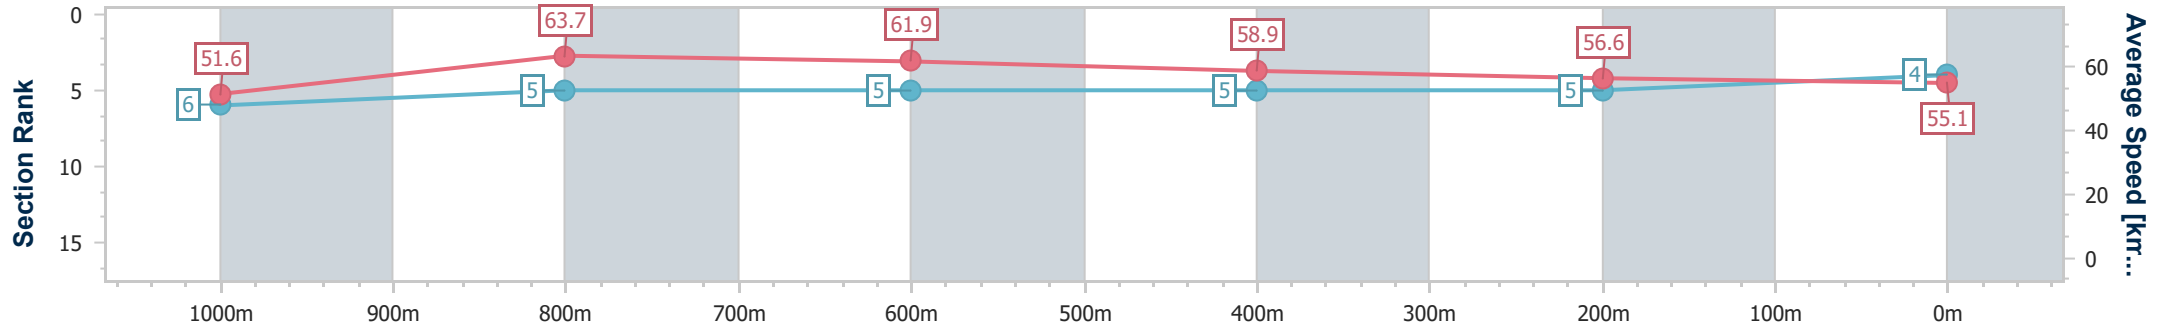

- [ ] Ranking at each section and finish
- .-.- No data available at this section
- NA No data available

Horse/Jockey Name	Suncraft
Final Rank	4
Fastest Section Time (Section)	0:11.43 (1000m)
Top Speed [km/h] (Section)	65.3 (1000m)
Race State	Finished

Toowoomba QLD Professional  
 Race 4: SPACERACK SHELVING & RACKING Maiden Plate - 1200m

24 February 2024 - 19:14

Track Rating: Soft 5, Weather: Showers, Rail Position: +2m Entire

Section	Overall	1000m	800m	600m	400m	200m
Section Times	1:15.39 [4] (0:13.94)	1:01.45 [6] (0:11.43)	0:50.02 [5] (0:11.74)	0:38.28 [5] (0:12.42)	0:25.86 [5] (0:12.85)	0:13.01 [5] (0:13.01)
Average Speed [km/h]	51.6	63.7	61.9	58.9	56.6	55.1
Top Speed [km/h]	65.1	65.3	63.1	61.1	57.3	55.6
Avg. Dist. to Rail [m]	6.5	3.0	3.0	3.0	2.2	1.5
Avg. Stride Freq. [Hz]	2.3	2.4	2.4	2.3	2.3	2.2
Avg. Stride Length [m]	6.2	7.4	7.3	7.0	6.9	6.9