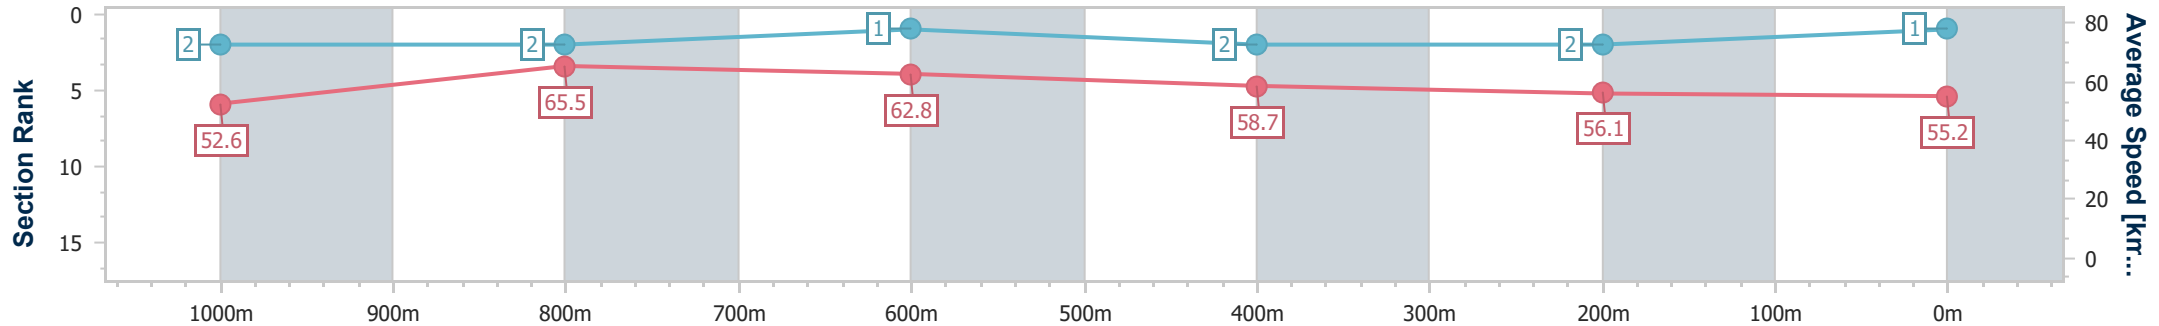

Horse/Jockey Name	Depth Charge
Final Rank	1
Fastest Section Time (Section)	0:11.05 (1000m)
Top Speed [km/h] (Section)	70.1 (1000m)
Race State	Finished

Toowoomba QLD Professional
Race 4: SPACERACK SHELIVING & RACKING Maiden Plate - 1200m

24 February 2024 - 19:14

Track Rating: Soft 5, Weather: Showers, Rail Position: +2m Entire

Section	Overall	1000m	800m	600m	400m	200m
Section Times	1:14.75 [1] (0:13.74)	1:01.01 [2] (0:11.05)	0:49.96 [2] (0:11.60)	0:38.36 [1] (0:12.36)	0:26.00 [2] (0:12.95)	0:13.05 [2] (0:13.05)
Average Speed [km/h]	52.6	65.5	62.8	58.7	56.1	55.2
Top Speed [km/h]	69.3	70.1	64.4	61.1	56.8	56.3
Avg. Dist. to Rail [m]	5.8	1.5	2.9	2.1	1.4	0.2
Avg. Stride Freq. [Hz]	2.2	2.4	2.3	2.3	2.2	2.2
Avg. Stride Length [m]	6.5	7.5	7.4	7.2	7.1	7.0

- [ ] Ranking at each section and finish
- -.-.- No data available at this section
- NA No data available