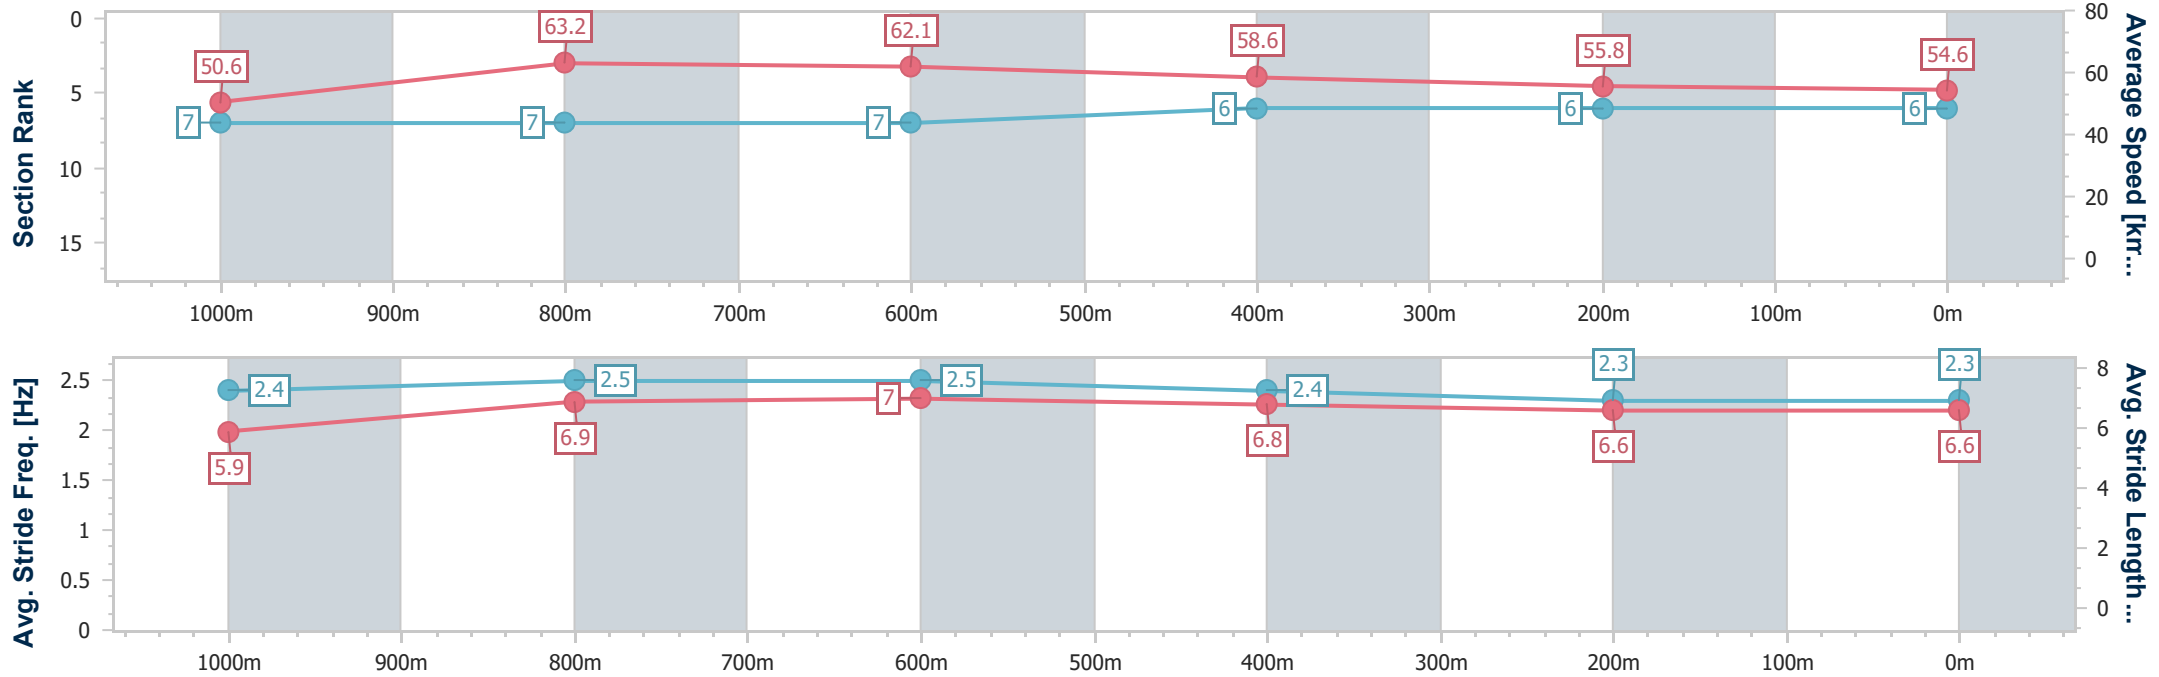

Toowoomba QLD Professional  
 Race 4: SPACERACK SHELVING & RACKING Maiden Plate - 1200m

24 February 2024 - 19:14

Track Rating: Soft 5, Weather: Showers, Rail Position: +2m Entire

Section	Overall	1000m	800m	600m	400m	200m
Section Times	1:15.42 [5] (0:14.62)	1:00.80 [10] (0:11.42)	0:49.38 [9] (0:11.51)	0:37.87 [9] (0:12.35)	0:25.52 [8] (0:12.76)	0:12.76 [7] (0:12.76)
Average Speed [km/h]	49.4	63.1	62.5	58.6	56.6	56.5
Top Speed [km/h]	63.4	64.3	64.4	61.6	57.7	57.1
Avg. Dist. to Rail [m]	3.7	0.7	0.6	0.6	1.7	3.9
Avg. Stride Freq. [Hz]	2.2	2.3	2.3	2.2	2.2	2.2
Avg. Stride Length [m]	6.2	7.5	7.6	7.4	7.2	7.1

- [ ] Ranking at each section and finish
- .-.- No data available at this section
- NA No data available

Horse/Jockey Name	Bargara Bound
Final Rank	6
Fastest Section Time (Section)	0:11.50 (1000m)
Top Speed [km/h] (Section)	66.0 (1000m)
Race State	Finished

Toowoomba QLD Professional  
Race 4: SPACERACK SHELIVING & RACKING Maiden Plate - 1200m

24 February 2024 - 19:14

Track Rating: Soft 5, Weather: Showers, Rail Position: +2m Entire

Section	Overall	1000m	800m	600m	400m	200m
Section Times	1:15.83 [6] (0:14.24)	1:01.59 [7] (0:11.50)	0:50.09 [7] (0:11.62)	0:38.47 [7] (0:12.32)	0:26.15 [6] (0:12.96)	0:13.19 [6] (0:13.19)
Average Speed [km/h]	50.6	63.2	62.1	58.6	55.8	54.6
Top Speed [km/h]	65.9	66.0	63.8	62.1	57.4	55.4
Avg. Dist. to Rail [m]	0.9	1.3	1.5	0.6	0.9	0.9
Avg. Stride Freq. [Hz]	2.4	2.5	2.5	2.4	2.3	2.3
Avg. Stride Length [m]	5.9	6.9	7.0	6.8	6.6	6.6