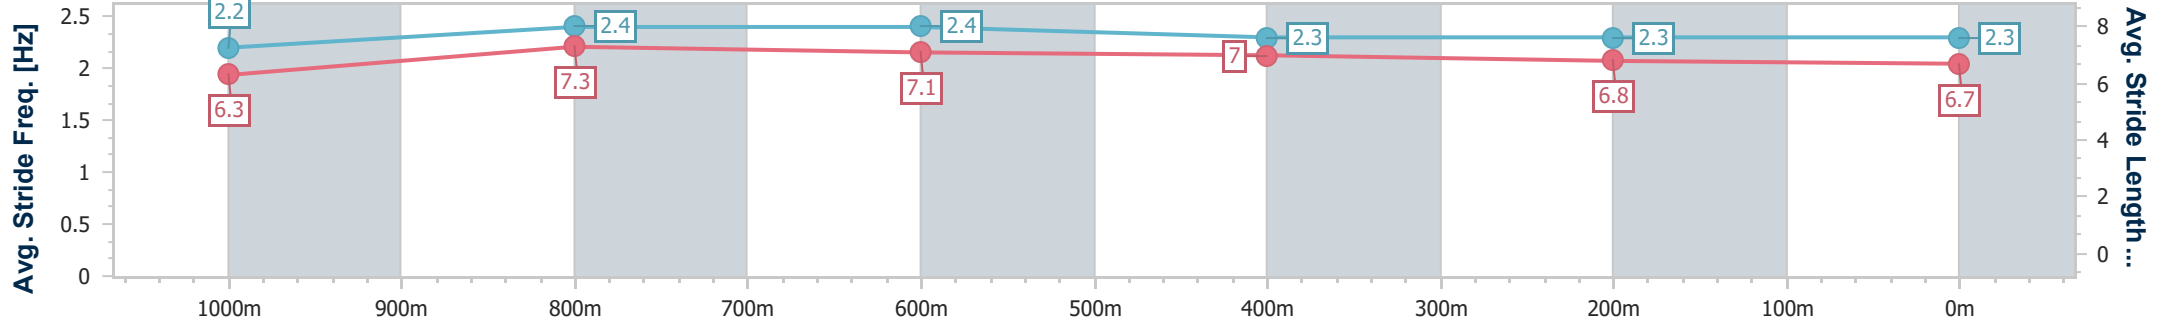

Toowoomba QLD Professional  
Race 4: SPACERACK SHELVING & RACKING Maiden Plate - 1200m

24 February 2024 - 19:14

Track Rating: Soft 5, Weather: Showers, Rail Position: +2m Entire

Section	Overall	1000m	800m	600m	400m	200m
Section Times	1:15.93 [7] (0:13.93)	1:02.00 [4] (0:11.17)	0:50.83 [3] (0:11.60)	0:39.23 [3] (0:12.38)	0:26.85 [3] (0:13.18)	0:13.67 [4] (0:13.67)
Average Speed [km/h]	51.6	64.6	62.5	58.3	54.6	52.7
Top Speed [km/h]	65.4	65.5	63.6	62.2	56.9	53.4
Avg. Dist. to Rail [m]	1.5	0.5	1.3	0.8	0.6	0.2
Avg. Stride Freq. [Hz]	2.3	2.4	2.4	2.3	2.3	2.2
Avg. Stride Length [m]	6.4	7.3	7.2	7.0	6.7	6.7

- [ ] Ranking at each section and finish
- .-.- No data available at this section
- NA No data available

Horse/Jockey Name	Edgewise
Final Rank	8
Fastest Section Time (Section)	0:11.57 (1000m)
Top Speed [km/h] (Section)	63.6 (1000m)
Race State	Finished

Toowoomba QLD Professional  
Race 4: SPACERACK SHELIVING & RACKING Maiden Plate - 1200m

24 February 2024 - 19:14

Track Rating: Soft 5, Weather: Showers, Rail Position: +2m Entire

Section	Overall	1000m	800m	600m	400m	200m
Section Times	1:16.21 [8] (0:14.48)	1:01.73 [9] (0:11.57)	0:50.16 [10] (0:11.85)	0:38.31 [10] (0:12.39)	0:25.92 [10] (0:12.81)	0:13.11 [8] (0:13.11)
Average Speed [km/h]	49.7	62.3	61.0	58.3	56.9	54.7
Top Speed [km/h]	63.5	63.6	63.2	60.3	57.9	56.2
Avg. Dist. to Rail [m]	3.0	1.6	1.1	0.8	2.6	3.8
Avg. Stride Freq. [Hz]	2.2	2.4	2.4	2.3	2.3	2.3
Avg. Stride Length [m]	6.3	7.3	7.1	7.0	6.8	6.7