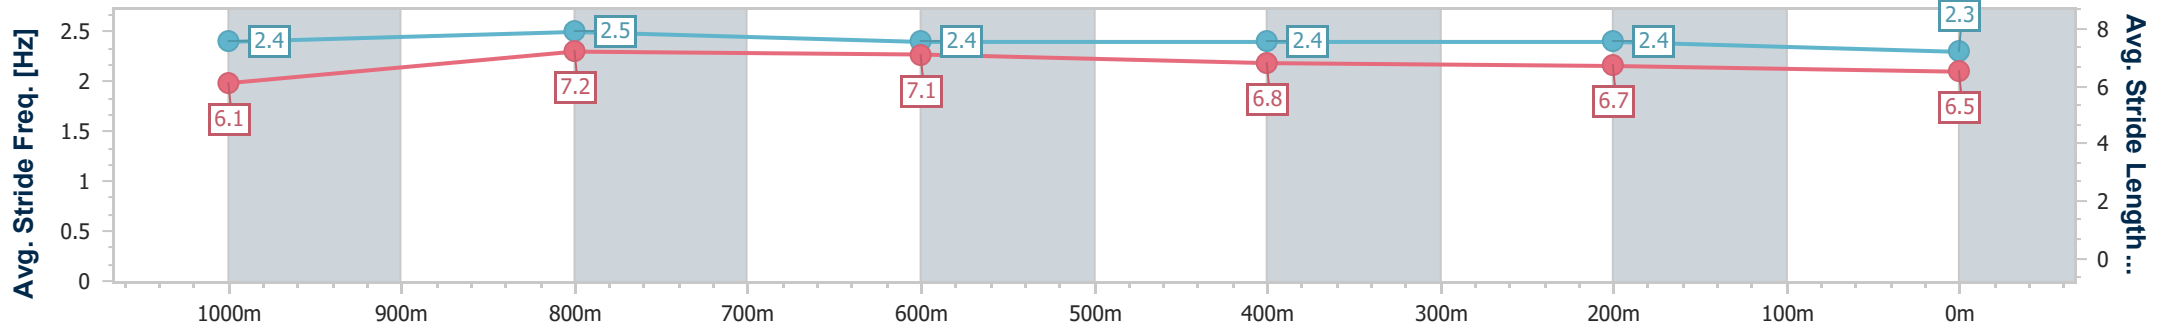

- [ ] Ranking at each section and finish
- .-.- No data available at this section
- NA No data available

Horse/Jockey Name	Too Much Makeup
Final Rank	3
Fastest Section Time (Section)	0:11.23 (1000m)
Top Speed [km/h] (Section)	65.6 (1000m)
Race State	Finished

Toowoomba QLD Professional  
 Race 4: SPACERACK SHELIVING & RACKING Maiden Plate - 1200m

24 February 2024 - 19:14

Track Rating: Soft 5, Weather: Showers, Rail Position: +2m Entire

Section	Overall	1000m	800m	600m	400m	200m
Section Times	1:15.29 [3] (0:13.93)	1:01.36 [3] (0:11.23)	0:50.13 [4] (0:11.62)	0:38.51 [4] (0:12.43)	0:26.08 [4] (0:12.68)	0:13.40 [3] (0:13.40)
Average Speed [km/h]	51.5	64.5	62.1	59.0	57.1	53.8
Top Speed [km/h]	64.7	65.6	63.4	61.4	58.6	54.6
Avg. Dist. to Rail [m]	3.1	0.7	1.5	3.2	2.0	1.7
Avg. Stride Freq. [Hz]	2.4	2.5	2.4	2.4	2.4	2.3
Avg. Stride Length [m]	6.1	7.2	7.1	6.8	6.7	6.5