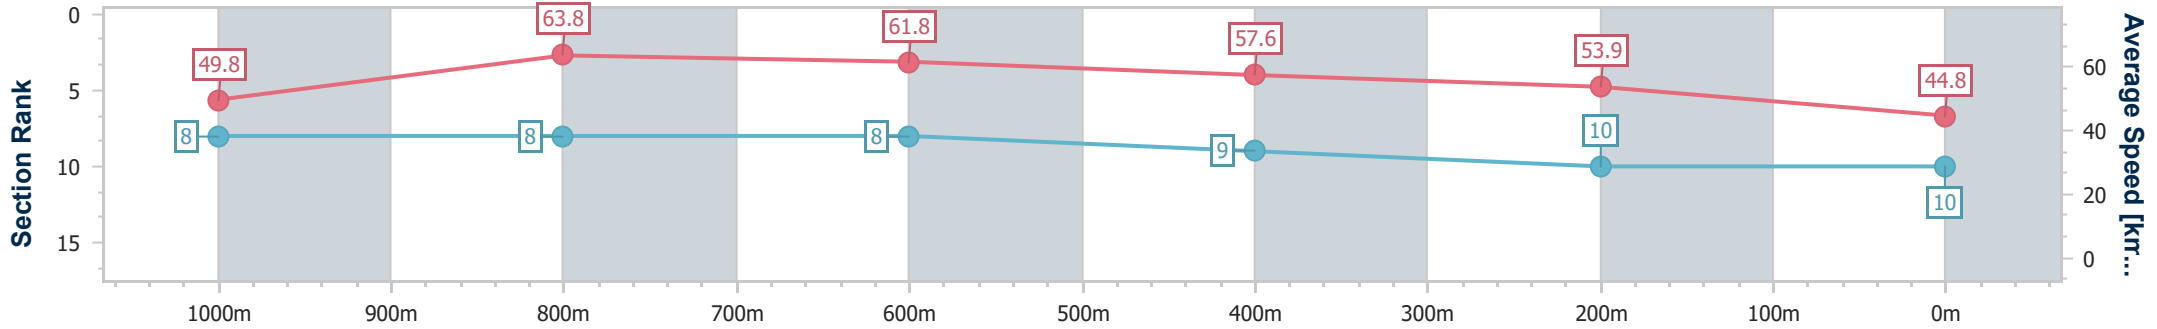

Toowoomba QLD Professional  
Race 4: SPACERACK SHELIVING & RACKING Maiden Plate - 1200m

24 February 2024 - 19:14

Track Rating: Soft 5, Weather: Showers, Rail Position: +2m Entire

Section	Overall	1000m	800m	600m	400m	200m
Section Times	1:17.51 [9] (0:13.93)	1:03.58 [5] (0:11.56)	0:52.02 [6] (0:11.76)	0:40.26 [6] (0:12.50)	0:27.76 [7] (0:13.37)	0:14.39 [9] (0:14.39)
Average Speed [km/h]	51.7	63.1	61.5	58.2	54.1	50.1
Top Speed [km/h]	66.0	65.5	62.9	60.7	56.1	53.2
Avg. Dist. to Rail [m]	4.8	3.8	2.1	1.8	1.8	1.3
Avg. Stride Freq. [Hz]	2.1	2.2	2.2	2.2	2.2	2.1
Avg. Stride Length [m]	6.9	7.8	7.8	7.3	7.0	6.7

- [ ] Ranking at each section and finish
- .-.- No data available at this section
- NA No data available

Horse/Jockey Name	Battalion
Final Rank	10
Fastest Section Time (Section)	0:11.37 (1000m)
Top Speed [km/h] (Section)	65.3 (Overall)
Race State	Finished

Toowoomba QLD Professional  
 Race 4: SPACERACK SHELVING & RACKING Maiden Plate - 1200m

24 February 2024 - 19:14

Track Rating: Soft 5, Weather: Showers, Rail Position: +2m Entire

Section	Overall	1000m	800m	600m	400m	200m
Section Times	1:19.55 [10] (0:14.42)	1:05.13 [8] (0:11.37)	0:53.76 [8] (0:11.67)	0:42.09 [8] (0:12.57)	0:29.52 [9] (0:13.49)	0:16.03 [10] (0:16.03)
Average Speed [km/h]	49.8	63.8	61.8	57.6	53.9	44.8
Top Speed [km/h]	65.3	65.0	63.3	61.2	55.7	53.6
Avg. Dist. to Rail [m]	3.2	1.0	0.8	1.2	2.5	1.1
Avg. Stride Freq. [Hz]	2.4	2.4	2.4	2.3	2.3	2.0
Avg. Stride Length [m]	5.9	7.4	7.3	6.9	6.6	6.1