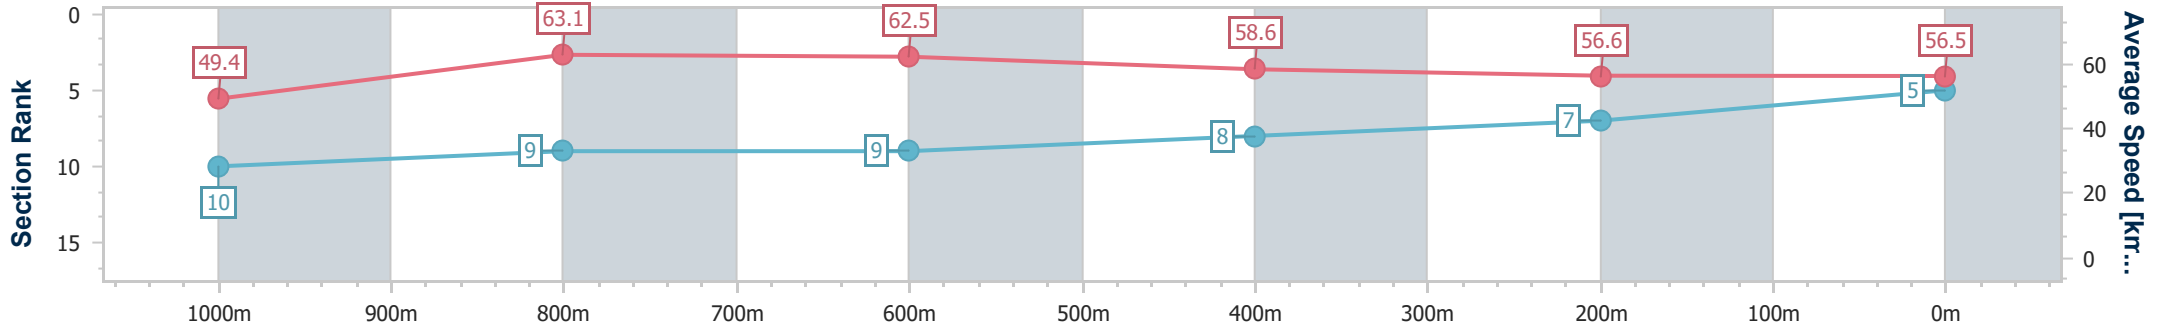

- [ ] Ranking at each section and finish
- .-.- No data available at this section
- NA No data available

Horse/Jockey Name	Jorum
Final Rank	5
Fastest Section Time (Section)	0:11.42 (1000m)
Top Speed [km/h] (Section)	64.4 (800m)
Race State	Finished

Toowoomba QLD Professional  
 Race 4: SPACERACK SHELVING & RACKING Maiden Plate - 1200m

24 February 2024 - 19:14

Track Rating: Soft 5, Weather: Showers, Rail Position: +2m Entire

Section	Overall	1000m	800m	600m	400m	200m
Section Times	1:15.42 [5] (0:14.62)	1:00.80 [10] (0:11.42)	0:49.38 [9] (0:11.51)	0:37.87 [9] (0:12.35)	0:25.52 [8] (0:12.76)	0:12.76 [7] (0:12.76)
Average Speed [km/h]	49.4	63.1	62.5	58.6	56.6	56.5
Top Speed [km/h]	63.4	64.3	64.4	61.6	57.7	57.1
Avg. Dist. to Rail [m]	3.7	0.7	0.6	0.6	1.7	3.9
Avg. Stride Freq. [Hz]	2.2	2.3	2.3	2.2	2.2	2.2
Avg. Stride Length [m]	6.2	7.5	7.6	7.4	7.2	7.1