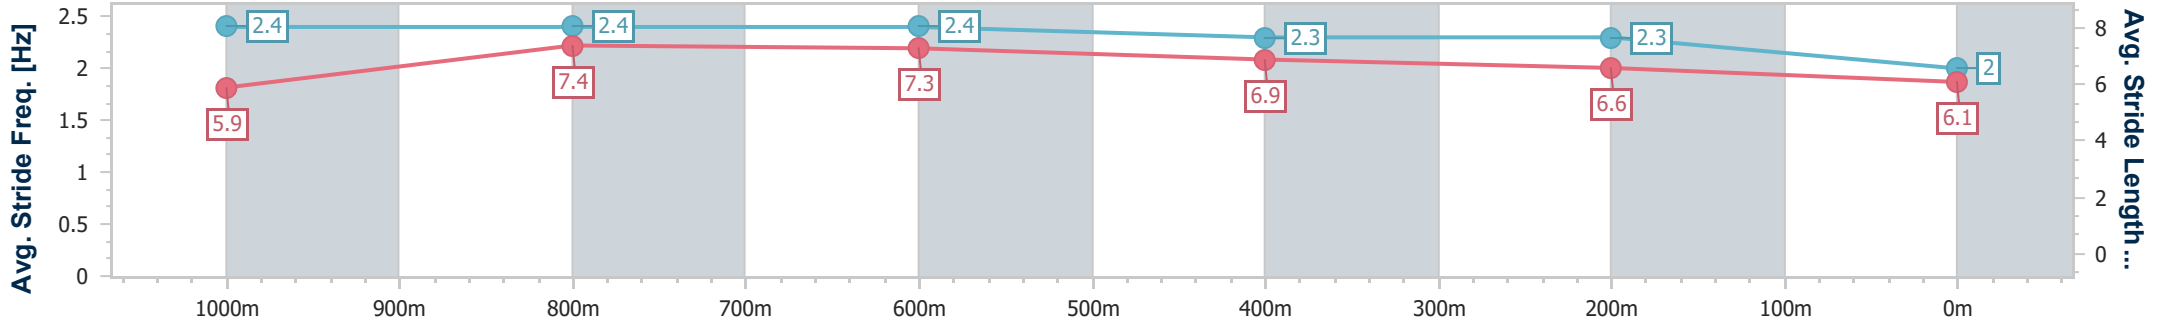

Toowoomba QLD Professional  
Race 4: SPACERACK SHELIVING & RACKING Maiden Plate - 1200m

24 February 2024 - 19:14

Track Rating: Soft 5, Weather: Showers, Rail Position: +2m Entire

Section	Overall	1000m	800m	600m	400m	200m
Section Times	1:17.51 [9] (0:13.93)	1:03.58 [5] (0:11.56)	0:52.02 [6] (0:11.76)	0:40.26 [6] (0:12.50)	0:27.76 [7] (0:13.37)	0:14.39 [9] (0:14.39)
Average Speed [km/h]	51.7	63.1	61.5	58.2	54.1	50.1
Top Speed [km/h]	66.0	65.5	62.9	60.7	56.1	53.2
Avg. Dist. to Rail [m]	4.8	3.8	2.1	1.8	1.8	1.3
Avg. Stride Freq. [Hz]	2.1	2.2	2.2	2.2	2.2	2.1
Avg. Stride Length [m]	6.9	7.8	7.8	7.3	7.0	6.7

- [ ] Ranking at each section and finish
- .-.- No data available at this section
- NA No data available

Horse/Jockey Name	Battalion
Final Rank	10
Fastest Section Time (Section)	0:11.37 (1000m)
Top Speed [km/h] (Section)	65.3 (Overall)
Race State	Finished

Toowoomba QLD Professional  
 Race 4: SPACERACK SHELVING & RACKING Maiden Plate - 1200m

24 February 2024 - 19:14

Track Rating: Soft 5, Weather: Showers, Rail Position: +2m Entire

Section	Overall	1000m	800m	600m	400m	200m
Section Times	1:19.55 [10] (0:14.42)	1:05.13 [8] (0:11.37)	0:53.76 [8] (0:11.67)	0:42.09 [8] (0:12.57)	0:29.52 [9] (0:13.49)	0:16.03 [10] (0:16.03)
Average Speed [km/h]	49.8	63.8	61.8	57.6	53.9	44.8
Top Speed [km/h]	65.3	65.0	63.3	61.2	55.7	53.6
Avg. Dist. to Rail [m]	3.2	1.0	0.8	1.2	2.5	1.1
Avg. Stride Freq. [Hz]	2.4	2.4	2.4	2.3	2.3	2.0
Avg. Stride Length [m]	5.9	7.4	7.3	6.9	6.6	6.1