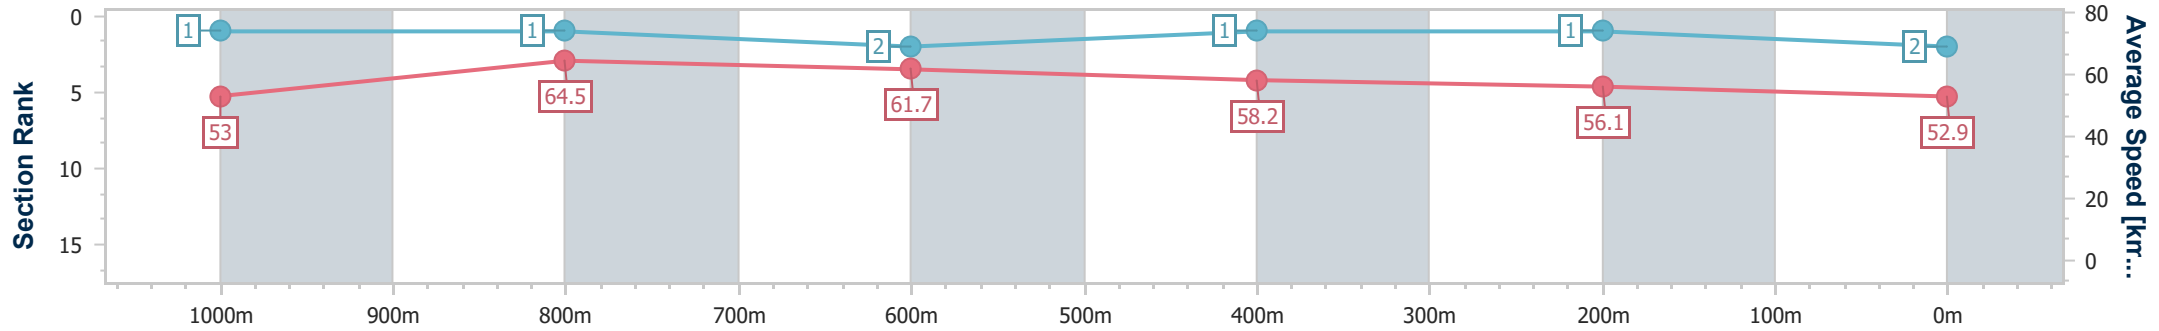

Toowoomba QLD Professional  
Race 4: SPACERACK SHELVING & RACKING Maiden Plate - 1200m

24 February 2024 - 19:14

Track Rating: Soft 5, Weather: Showers, Rail Position: +2m Entire

Section	Overall	1000m	800m	600m	400m	200m
Section Times	1:15.06 [2] (0:13.61)	1:01.45 [1] (0:11.11)	0:50.34 [1] (0:11.67)	0:38.67 [2] (0:12.27)	0:26.40 [1] (0:12.78)	0:13.62 [1] (0:13.62)
Average Speed [km/h]	53.0	64.5	61.7	58.2	56.1	52.9
Top Speed [km/h]	64.2	66.6	64.1	61.3	57.6	55.1
Avg. Dist. to Rail [m]	3.9	1.3	0.3	1.3	1.1	0.7
Avg. Stride Freq. [Hz]	2.4	2.4	2.4	2.3	2.3	2.2
Avg. Stride Length [m]	6.3	7.3	7.1	7.0	6.8	6.6