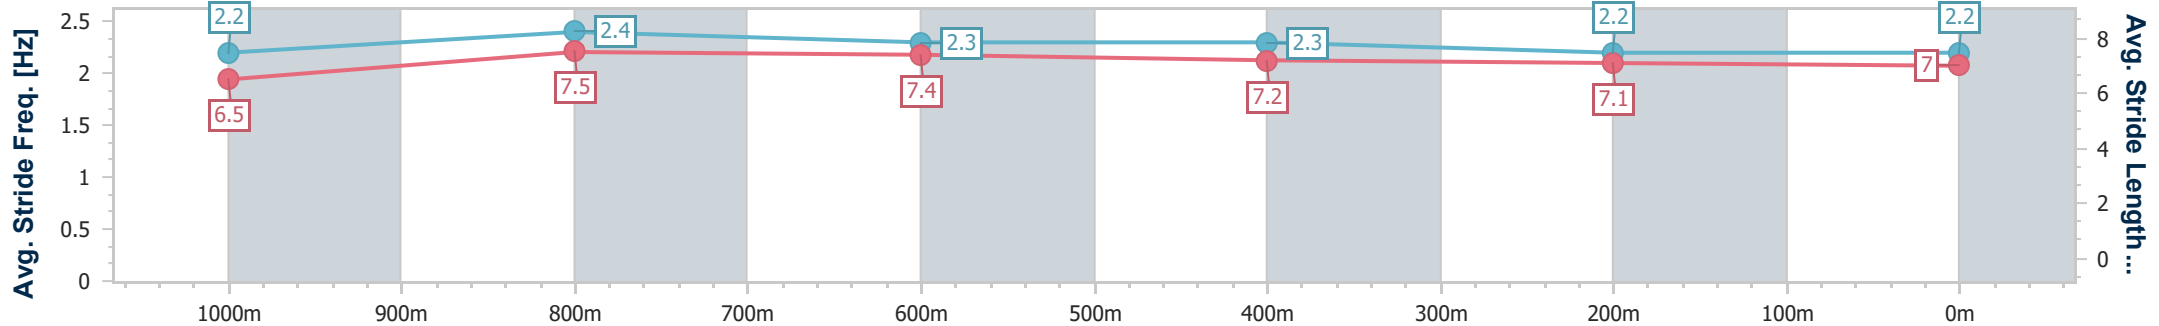

SCN Saddle cloth number  
 DNF Did not finish  
 DNT Did not track

Horse/Jockey Name	Depth Charge
Final Rank	1
Fastest Section Time (Section)	0:11.05 (1000m)
Top Speed [km/h] (Section)	70.1 (1000m)
Race State	Finished

Toowoomba QLD Professional  
 Race 4: SPACERACK SHELIVING & RACKING Maiden Plate - 1200m

24 February 2024 - 19:14

Track Rating: Soft 5, Weather: Showers, Rail Position: +2m Entire

Section	Overall	1000m	800m	600m	400m	200m
Section Times	1:14.75 [1] (0:13.74)	1:01.01 [2] (0:11.05)	0:49.96 [2] (0:11.60)	0:38.36 [1] (0:12.36)	0:26.00 [2] (0:12.95)	0:13.05 [2] (0:13.05)
Average Speed [km/h]	52.6	65.5	62.8	58.7	56.1	55.2
Top Speed [km/h]	69.3	70.1	64.4	61.1	56.8	56.3
Avg. Dist. to Rail [m]	5.8	1.5	2.9	2.1	1.4	0.2
Avg. Stride Freq. [Hz]	2.2	2.4	2.3	2.3	2.2	2.2
Avg. Stride Length [m]	6.5	7.5	7.4	7.2	7.1	7.0