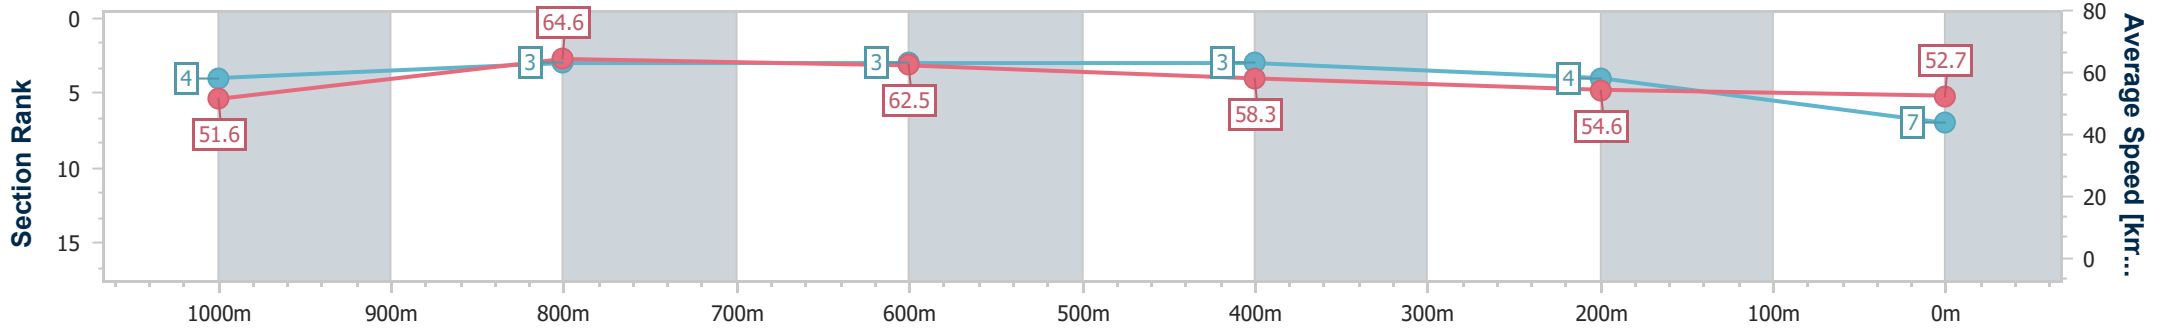

Toowoomba QLD Professional  
Race 4: SPACERACK SHELIVING & RACKING Maiden Plate - 1200m

24 February 2024 - 19:14

Track Rating: Soft 5, Weather: Showers, Rail Position: +2m Entire

Section	Overall	1000m	800m	600m	400m	200m
Section Times	1:15.83 [6] (0:14.24)	1:01.59 [7] (0:11.50)	0:50.09 [7] (0:11.62)	0:38.47 [7] (0:12.32)	0:26.15 [6] (0:12.96)	0:13.19 [6] (0:13.19)
Average Speed [km/h]	50.6	63.2	62.1	58.6	55.8	54.6
Top Speed [km/h]	65.9	66.0	63.8	62.1	57.4	55.4
Avg. Dist. to Rail [m]	0.9	1.3	1.5	0.6	0.9	0.9
Avg. Stride Freq. [Hz]	2.4	2.5	2.5	2.4	2.3	2.3
Avg. Stride Length [m]	5.9	6.9	7.0	6.8	6.6	6.6

- [ ] Ranking at each section and finish
- .-.- No data available at this section
- NA No data available

Horse/Jockey Name	Talakai
Final Rank	7
Fastest Section Time (Section)	0:11.17 (1000m)
Top Speed [km/h] (Section)	65.5 (1000m)
Race State	Finished

Toowoomba QLD Professional  
Race 4: SPACERACK SHELVING & RACKING Maiden Plate - 1200m

24 February 2024 - 19:14

Track Rating: Soft 5, Weather: Showers, Rail Position: +2m Entire

Section	Overall	1000m	800m	600m	400m	200m
Section Times	1:15.93 [7] (0:13.93)	1:02.00 [4] (0:11.17)	0:50.83 [3] (0:11.60)	0:39.23 [3] (0:12.38)	0:26.85 [3] (0:13.18)	0:13.67 [4] (0:13.67)
Average Speed [km/h]	51.6	64.6	62.5	58.3	54.6	52.7
Top Speed [km/h]	65.4	65.5	63.6	62.2	56.9	53.4
Avg. Dist. to Rail [m]	1.5	0.5	1.3	0.8	0.6	0.2
Avg. Stride Freq. [Hz]	2.3	2.4	2.4	2.3	2.3	2.2
Avg. Stride Length [m]	6.4	7.3	7.2	7.0	6.7	6.7