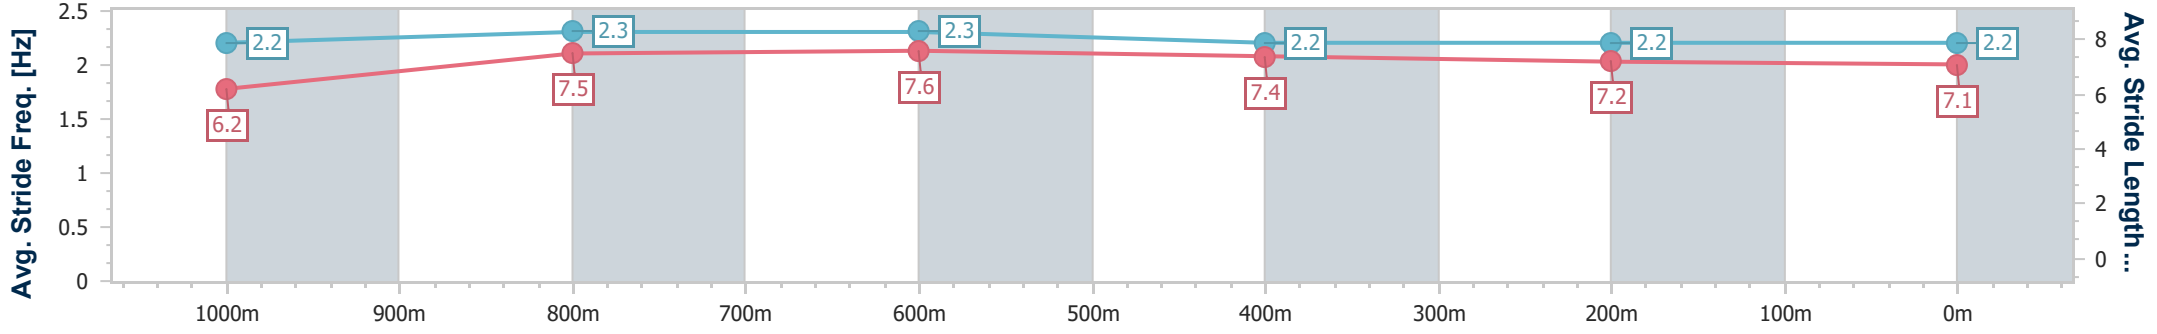

Toowoomba QLD Professional  
 Race 4: SPACERACK SHELVING & RACKING Maiden Plate - 1200m

24 February 2024 - 19:14

Track Rating: Soft 5, Weather: Showers, Rail Position: +2m Entire

Section	Overall	1000m	800m	600m	400m	200m
Section Times	1:15.39 [4] (0:13.94)	1:01.45 [6] (0:11.43)	0:50.02 [5] (0:11.74)	0:38.28 [5] (0:12.42)	0:25.86 [5] (0:12.85)	0:13.01 [5] (0:13.01)
Average Speed [km/h]	51.6	63.7	61.9	58.9	56.6	55.1
Top Speed [km/h]	65.1	65.3	63.1	61.1	57.3	55.6
Avg. Dist. to Rail [m]	6.5	3.0	3.0	3.0	2.2	1.5
Avg. Stride Freq. [Hz]	2.3	2.4	2.4	2.3	2.3	2.2
Avg. Stride Length [m]	6.2	7.4	7.3	7.0	6.9	6.9

- [ ] Ranking at each section and finish
- .-.- No data available at this section
- NA No data available

Horse/Jockey Name	Jorum
Final Rank	5
Fastest Section Time (Section)	0:11.42 (1000m)
Top Speed [km/h] (Section)	64.4 (800m)
Race State	Finished

Toowoomba QLD Professional  
 Race 4: SPACERACK SHELVING & RACKING Maiden Plate - 1200m

24 February 2024 - 19:14

Track Rating: Soft 5, Weather: Showers, Rail Position: +2m Entire

Section	Overall	1000m	800m	600m	400m	200m
Section Times	1:15.42 [5] (0:14.62)	1:00.80 [10] (0:11.42)	0:49.38 [9] (0:11.51)	0:37.87 [9] (0:12.35)	0:25.52 [8] (0:12.76)	0:12.76 [7] (0:12.76)
Average Speed [km/h]	49.4	63.1	62.5	58.6	56.6	56.5
Top Speed [km/h]	63.4	64.3	64.4	61.6	57.7	57.1
Avg. Dist. to Rail [m]	3.7	0.7	0.6	0.6	1.7	3.9
Avg. Stride Freq. [Hz]	2.2	2.3	2.3	2.2	2.2	2.2
Avg. Stride Length [m]	6.2	7.5	7.6	7.4	7.2	7.1