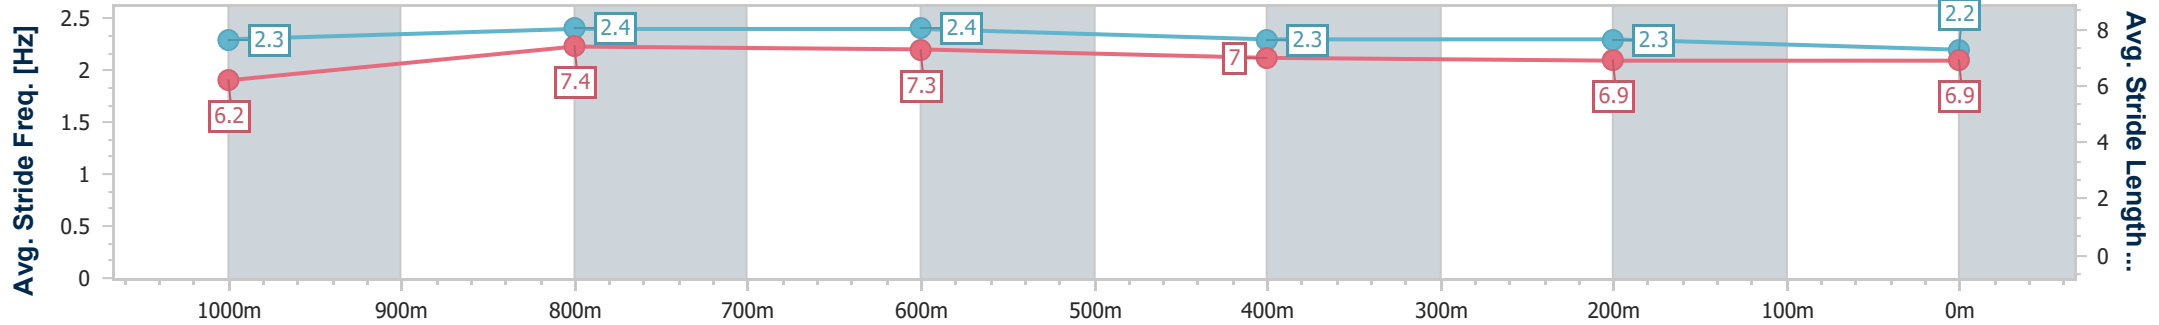

- [ ] Ranking at each section and finish
- .-.- No data available at this section
- NA No data available

Horse/Jockey Name	Suncraft
Final Rank	4
Fastest Section Time (Section)	0:11.43 (1000m)
Top Speed [km/h] (Section)	65.3 (1000m)
Race State	Finished

Toowoomba QLD Professional  
 Race 4: SPACERACK SHELVING & RACKING Maiden Plate - 1200m

24 February 2024 - 19:14

Track Rating: Soft 5, Weather: Showers, Rail Position: +2m Entire

Section	Overall	1000m	800m	600m	400m	200m
Section Times	1:15.39 [4] (0:13.94)	1:01.45 [6] (0:11.43)	0:50.02 [5] (0:11.74)	0:38.28 [5] (0:12.42)	0:25.86 [5] (0:12.85)	0:13.01 [5] (0:13.01)
Average Speed [km/h]	51.6	63.7	61.9	58.9	56.6	55.1
Top Speed [km/h]	65.1	65.3	63.1	61.1	57.3	55.6
Avg. Dist. to Rail [m]	6.5	3.0	3.0	3.0	2.2	1.5
Avg. Stride Freq. [Hz]	2.3	2.4	2.4	2.3	2.3	2.2
Avg. Stride Length [m]	6.2	7.4	7.3	7.0	6.9	6.9