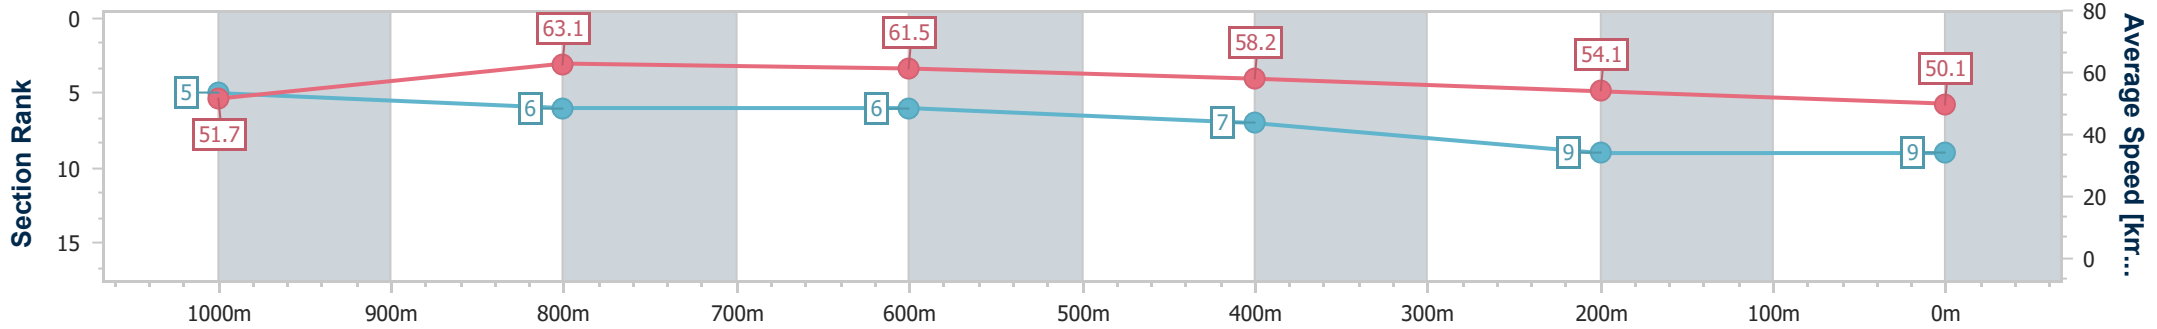

Toowoomba QLD Professional  
Race 4: SPACERACK SHELIVING & RACKING Maiden Plate - 1200m

24 February 2024 - 19:14

Track Rating: Soft 5, Weather: Showers, Rail Position: +2m Entire

Section	Overall	1000m	800m	600m	400m	200m
Section Times	1:16.21 [8] (0:14.48)	1:01.73 [9] (0:11.57)	0:50.16 [10] (0:11.85)	0:38.31 [10] (0:12.39)	0:25.92 [10] (0:12.81)	0:13.11 [8] (0:13.11)
Average Speed [km/h]	49.7	62.3	61.0	58.3	56.9	54.7
Top Speed [km/h]	63.5	63.6	63.2	60.3	57.9	56.2
Avg. Dist. to Rail [m]	3.0	1.6	1.1	0.8	2.6	3.8
Avg. Stride Freq. [Hz]	2.2	2.4	2.4	2.3	2.3	2.3
Avg. Stride Length [m]	6.3	7.3	7.1	7.0	6.8	6.7

- [ ] Ranking at each section and finish
- .-.- No data available at this section
- NA No data available

Horse/Jockey Name	Approval
Final Rank	9
Fastest Section Time (Section)	0:11.56 (1000m)
Top Speed [km/h] (Section)	66.0 (Overall)
Race State	Finished

Toowoomba QLD Professional  
Race 4: SPACERACK SHELIVING & RACKING Maiden Plate - 1200m

24 February 2024 - 19:14

Track Rating: Soft 5, Weather: Showers, Rail Position: +2m Entire

Section	Overall	1000m	800m	600m	400m	200m
Section Times	1:17.51 [9] (0:13.93)	1:03.58 [5] (0:11.56)	0:52.02 [6] (0:11.76)	0:40.26 [6] (0:12.50)	0:27.76 [7] (0:13.37)	0:14.39 [9] (0:14.39)
Average Speed [km/h]	51.7	63.1	61.5	58.2	54.1	50.1
Top Speed [km/h]	66.0	65.5	62.9	60.7	56.1	53.2
Avg. Dist. to Rail [m]	4.8	3.8	2.1	1.8	1.8	1.3
Avg. Stride Freq. [Hz]	2.1	2.2	2.2	2.2	2.2	2.1
Avg. Stride Length [m]	6.9	7.8	7.8	7.3	7.0	6.7