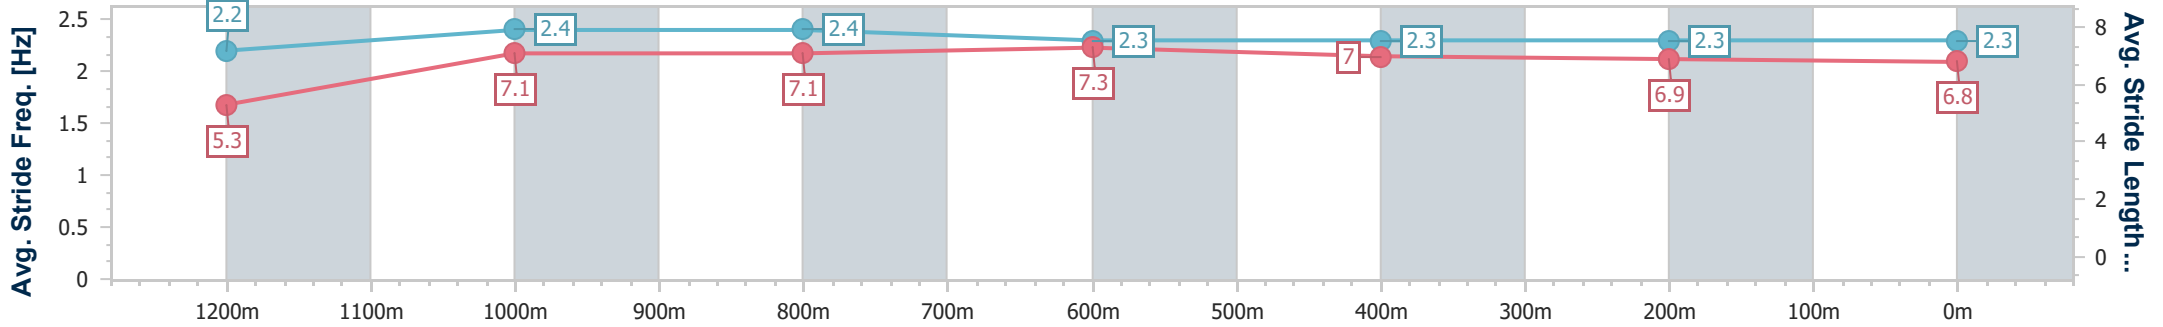

Toowoomba QLD Professional  
 Race 2: THE GERRY BROWN'S MEMORIAL BENCHMARK 62  
 Handicap - 1300m

24 February 2024 - 17:58

Track Rating: Soft 5, Weather: Showers, Rail Position: +2m Entire

Section	Overall	1200m	1000m	800m	600m	400m	200m
Section Times	1:21.05 [3] (0:08.77)	1:12.28 [4] (0:11.98)	1:00.30 [6] (0:11.88)	0:48.42 [6] (0:11.94)	0:36.48 [6] (0:12.04)	0:24.44 [6] (0:12.03)	0:12.41 [3] (0:12.41)
Average Speed [km/h]	41.2	60.2	60.5	60.3	59.9	59.7	58.1
Top Speed [km/h]	57.5	63.3	63.3	61.3	61.9	60.5	59.2
Avg. Dist. to Rail [m]	7.2	2.0	0.4	0.6	0.4	1.0	4.0
Avg. Stride Freq. [Hz]	2.2	2.4	2.4	2.4	2.4	2.4	2.4
Avg. Stride Length [m]	5.2	7.0	7.0	7.1	7.0	6.8	6.8

- [ ] Ranking at each section and finish
- .-.- No data available at this section
- NA No data available

Horse/Jockey Name	Roconono
Final Rank	4
Fastest Section Time (Section)	0:08.62 (Overall)
Top Speed [km/h] (Section)	64.6 (1000m)
Race State	Finished

Toowoomba QLD Professional  
 Race 2: THE GERRY BROWN'S MEMORIAL BENCHMARK 62  
 Handicap - 1300m

24 February 2024 - 17:58

Track Rating: Soft 5, Weather: Showers, Rail Position: +2m Entire

Section	Overall	1200m	1000m	800m	600m	400m	200m
Section Times	1:21.57 [4] (0:08.62)	1:12.95 [1] (0:11.77)	1:01.18 [3] (0:11.88)	0:49.30 [3] (0:11.82)	0:37.48 [3] (0:12.19)	0:25.29 [3] (0:12.39)	0:12.90 [4] (0:12.90)
Average Speed [km/h]	41.7	61.2	60.7	60.7	59.2	58.3	55.7
Top Speed [km/h]	57.8	64.6	64.6	62.4	61.6	59.3	58.2
Avg. Dist. to Rail [m]	5.8	1.7	0.5	0.2	0.4	0.8	1.7
Avg. Stride Freq. [Hz]	2.2	2.4	2.4	2.3	2.3	2.3	2.3
Avg. Stride Length [m]	5.3	7.1	7.1	7.3	7.0	6.9	6.8