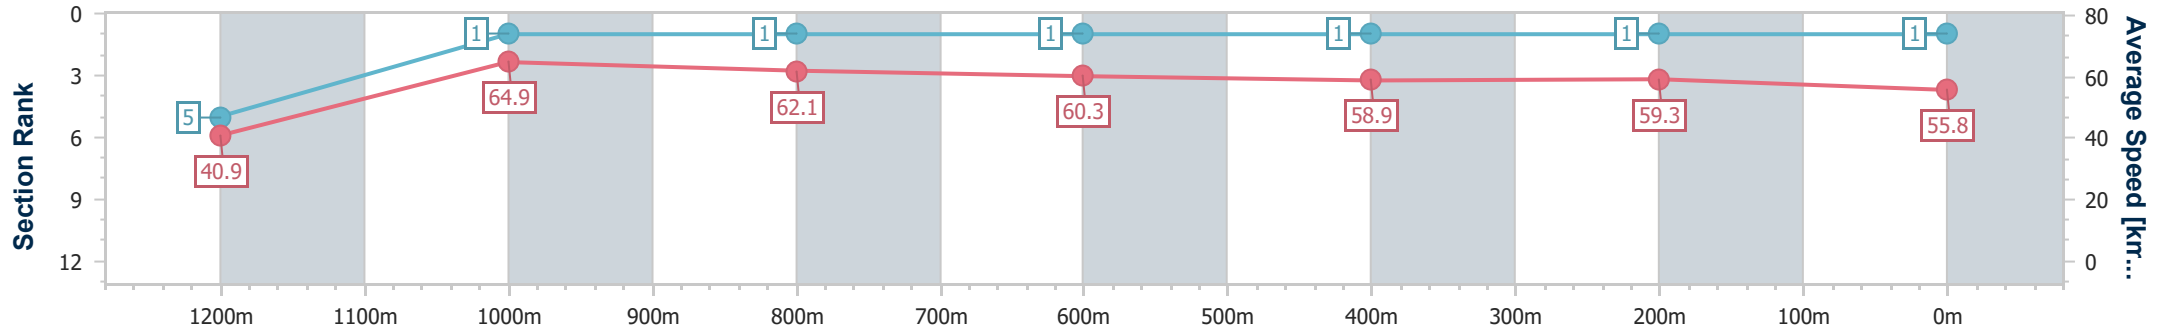

Horse/Jockey Name	Private Banker
Final Rank	1
Fastest Section Time (Section)	0:08.79 (Overall)
Top Speed [km/h] (Section)	66.4 (1200m)
Race State	Finished

Toowoomba QLD Professional  
 Race 2: THE GERRY BROWN'S MEMORIAL BENCHMARK 62  
 Handicap - 1300m

24 February 2024 - 17:58

Track Rating: Soft 5, Weather: Showers, Rail Position: +2m Entire

Section	Overall	1200m	1000m	800m	600m	400m	200m
Section Times	1:20.81 [1] (0:08.79)	1:12.02 [5] (0:11.13)	1:00.89 [1] (0:11.63)	0:49.26 [1] (0:11.95)	0:37.31 [1] (0:12.31)	0:25.00 [1] (0:12.14)	0:12.86 [1] (0:12.86)
Average Speed [km/h]	40.9	64.9	62.1	60.3	58.9	59.3	55.8
Top Speed [km/h]	62.6	66.4	64.5	61.4	60.5	59.9	57.7
Avg. Dist. to Rail [m]	9.7	3.5	1.3	0.8	1.3	0.4	0.4
Avg. Stride Freq. [Hz]	2.2	2.3	2.3	2.2	2.2	2.2	2.1
Avg. Stride Length [m]	5.3	7.8	7.7	7.6	7.4	7.4	7.2