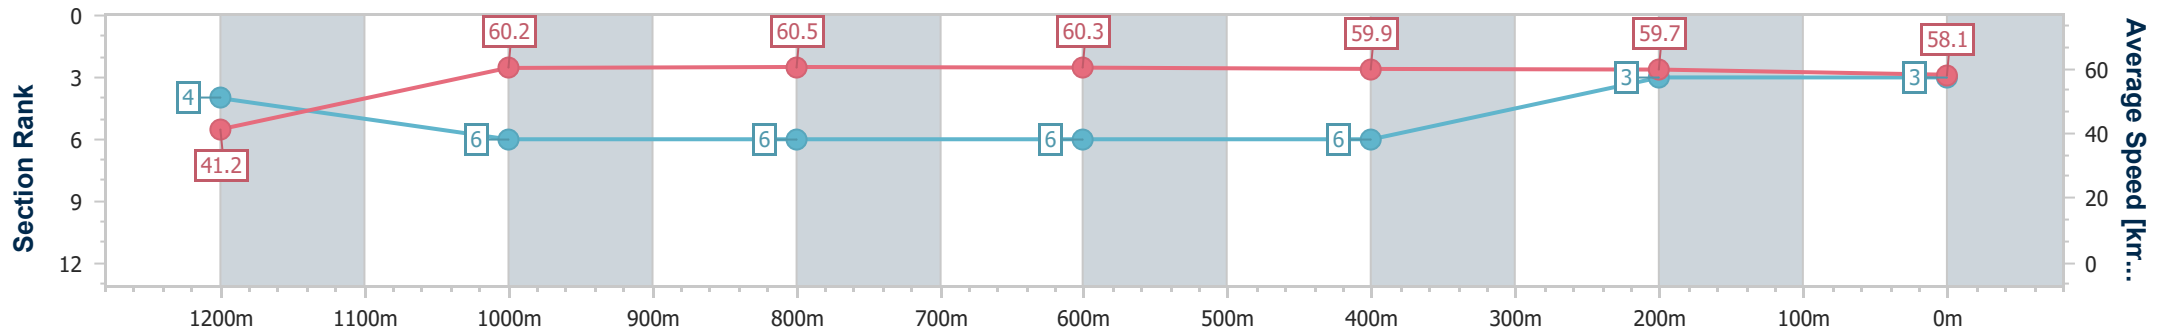

- [ ] Ranking at each section and finish
- .-.- No data available at this section
- NA No data available

Horse/Jockey Name	Jubai Pride
Final Rank	3
Fastest Section Time (Section)	0:08.77 (Overall)
Top Speed [km/h] (Section)	63.3 (1200m)
Race State	Finished

Toowoomba QLD Professional  
 Race 2: THE GERRY BROWN'S MEMORIAL BENCHMARK 62  
 Handicap - 1300m

24 February 2024 - 17:58

Track Rating: Soft 5, Weather: Showers, Rail Position: +2m Entire

Section	Overall	1200m	1000m	800m	600m	400m	200m
Section Times	1:21.05 [3] (0:08.77)	1:12.28 [4] (0:11.98)	1:00.30 [6] (0:11.88)	0:48.42 [6] (0:11.94)	0:36.48 [6] (0:12.04)	0:24.44 [6] (0:12.03)	0:12.41 [3] (0:12.41)
Average Speed [km/h]	41.2	60.2	60.5	60.3	59.9	59.7	58.1
Top Speed [km/h]	57.5	63.3	63.3	61.3	61.9	60.5	59.2
Avg. Dist. to Rail [m]	7.2	2.0	0.4	0.6	0.4	1.0	4.0
Avg. Stride Freq. [Hz]	2.2	2.4	2.4	2.4	2.4	2.4	2.4
Avg. Stride Length [m]	5.2	7.0	7.0	7.1	7.0	6.8	6.8