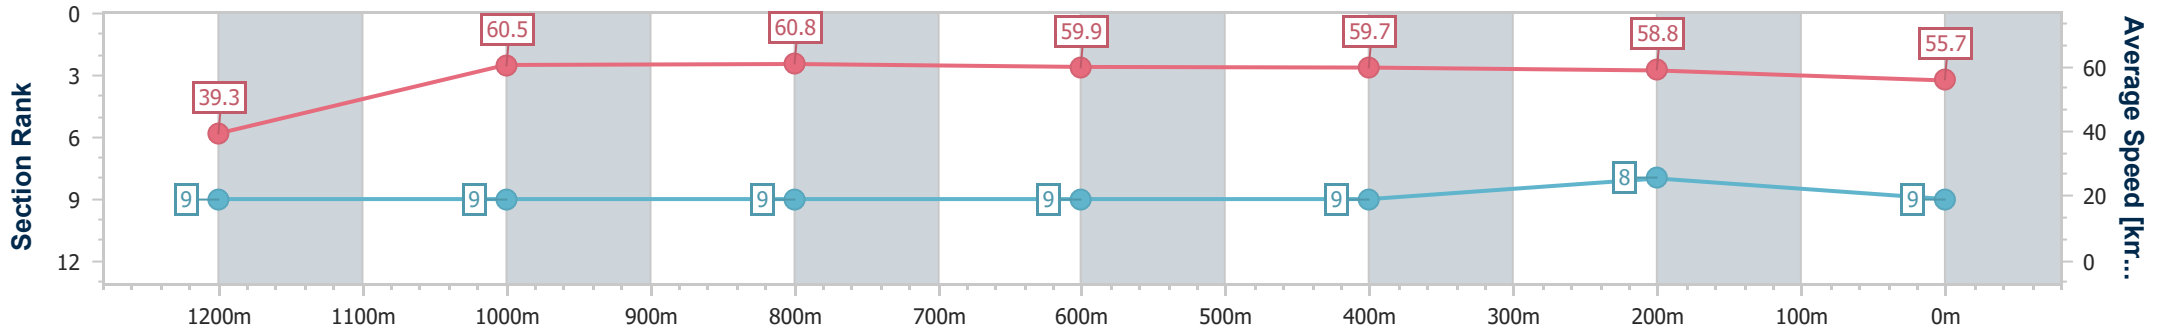

Toowoomba QLD Professional  
 Race 2: THE GERRY BROWN'S MEMORIAL BENCHMARK 62  
 Handicap - 1300m

24 February 2024 - 17:58

Track Rating: Soft 5, Weather: Showers, Rail Position: +2m Entire

Section	Overall	1200m	1000m	800m	600m	400m	200m
Section Times	1:22.33 [8] (0:09.05)	1:13.28 [8] (0:11.76)	1:01.52 [7] (0:11.85)	0:49.67 [7] (0:11.95)	0:37.72 [7] (0:12.17)	0:25.55 [8] (0:12.70)	0:12.85 [9]
Average Speed [km/h]	39.9	61.5	61.1	61.0	60.1	57.8	56.0
Top Speed [km/h]	60.1	63.3	64.0	62.0	62.3	58.8	57.5
Avg. Dist. to Rail [m]	8.9	3.4	2.3	2.7	3.2	4.6	3.3
Avg. Stride Freq. [Hz]	2.0	2.4	2.4	2.3	2.4	2.3	2.3
Avg. Stride Length [m]	5.6	7.3	7.2	7.2	7.0	6.9	6.8

- [ ] Ranking at each section and finish
- .-.- No data available at this section
- NA No data available

Horse/Jockey Name	Invictus Lad
Final Rank	9
Fastest Section Time (Section)	0:09.15 (Overall)
Top Speed [km/h] (Section)	63.4 (1200m)
Race State	Finished

Toowoomba QLD Professional  
 Race 2: THE GERRY BROWN'S MEMORIAL BENCHMARK 62  
 Handicap - 1300m

24 February 2024 - 17:58

Track Rating: Soft 5, Weather: Showers, Rail Position: +2m Entire

Section	Overall	1200m	1000m	800m	600m	400m	200m
Section Times	1:22.35 [9] (0:09.15)	1:13.20 [9] (0:11.92)	1:01.28 [9] (0:11.90)	0:49.38 [9] (0:12.11)	0:37.27 [9] (0:12.17)	0:25.10 [9] (0:12.17)	0:12.93 [8] (0:12.93)
Average Speed [km/h]	39.3	60.5	60.8	59.9	59.7	58.8	55.7
Top Speed [km/h]	57.3	63.4	62.8	60.6	61.0	60.5	57.8
Avg. Dist. to Rail [m]	8.1	2.1	1.4	1.9	1.2	0.7	0.5
Avg. Stride Freq. [Hz]	2.0	2.2	2.3	2.3	2.3	2.4	2.3
Avg. Stride Length [m]	5.4	7.5	7.4	7.2	7.1	6.9	6.8