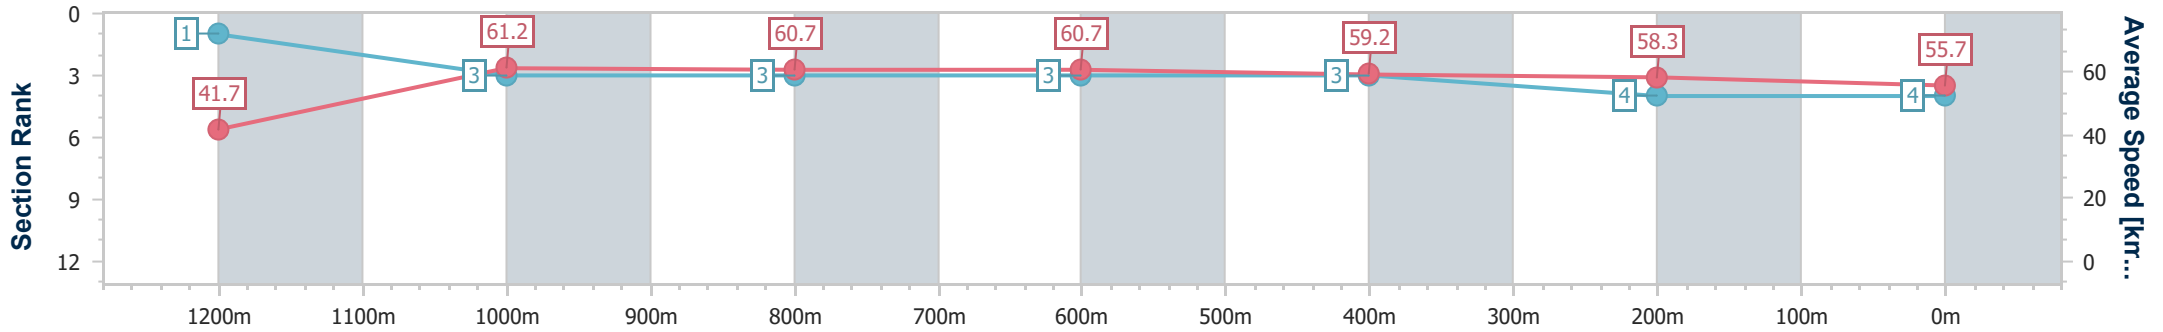

- [ ] Ranking at each section and finish
- .-.- No data available at this section
- NA No data available

Horse/Jockey Name	Roconono
Final Rank	4
Fastest Section Time (Section)	0:08.62 (Overall)
Top Speed [km/h] (Section)	64.6 (1000m)
Race State	Finished

Toowoomba QLD Professional  
 Race 2: THE GERRY BROWN'S MEMORIAL BENCHMARK 62  
 Handicap - 1300m

24 February 2024 - 17:58

Track Rating: Soft 5, Weather: Showers, Rail Position: +2m Entire

Section	Overall	1200m	1000m	800m	600m	400m	200m
Section Times	1:21.57 [4] (0:08.62)	1:12.95 [1] (0:11.77)	1:01.18 [3] (0:11.88)	0:49.30 [3] (0:11.82)	0:37.48 [3] (0:12.19)	0:25.29 [3] (0:12.39)	0:12.90 [4] (0:12.90)
Average Speed [km/h]	41.7	61.2	60.7	60.7	59.2	58.3	55.7
Top Speed [km/h]	57.8	64.6	64.6	62.4	61.6	59.3	58.2
Avg. Dist. to Rail [m]	5.8	1.7	0.5	0.2	0.4	0.8	1.7
Avg. Stride Freq. [Hz]	2.2	2.4	2.4	2.3	2.3	2.3	2.3
Avg. Stride Length [m]	5.3	7.1	7.1	7.3	7.0	6.9	6.8