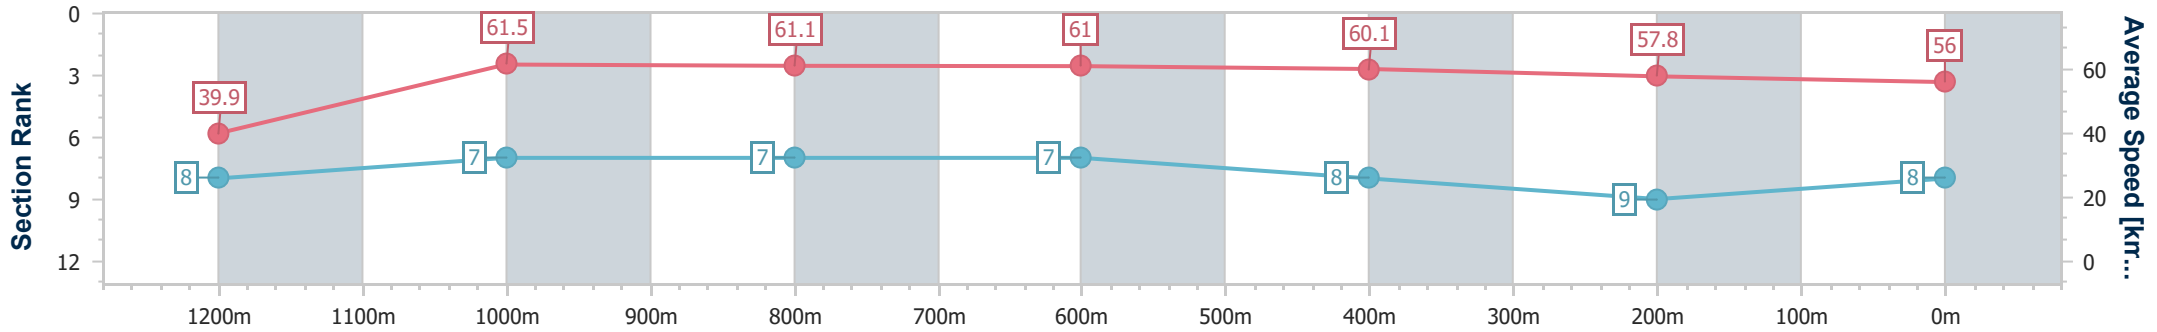

Toowoomba QLD Professional  
Race 2: THE GERRY BROWN'S MEMORIAL BENCHMARK 62  
Handicap - 1300m

24 February 2024 - 17:58

Track Rating: Soft 5, Weather: Showers, Rail Position: +2m Entire

Section	Overall	1200m	1000m	800m	600m	400m	200m
Section Times	1:22.07 [7] (0:08.83)	1:13.24 [6] (0:11.57)	1:01.67 [4] (0:11.95)	0:49.72 [4] (0:11.90)	0:37.82 [4] (0:12.25)	0:25.57 [4] (0:12.55)	0:13.02 [7] (0:13.02)
Average Speed [km/h]	40.8	62.4	60.2	60.5	58.9	57.7	55.3
Top Speed [km/h]	59.6	64.6	64.4	61.6	61.9	58.3	56.9
Avg. Dist. to Rail [m]	8.0	3.2	1.1	0.4	0.6	1.5	1.1
Avg. Stride Freq. [Hz]	2.0	2.4	2.4	2.3	2.3	2.3	2.2
Avg. Stride Length [m]	5.6	7.3	7.1	7.2	7.1	7.0	7.0

- [ ] Ranking at each section and finish
- .-.- No data available at this section
- NA No data available

Horse/Jockey Name	Crymenotears
Final Rank	8
Fastest Section Time (Section)	0:09.05 (Overall)
Top Speed [km/h] (Section)	64.0 (1000m)
Race State	Finished

Toowoomba QLD Professional  
 Race 2: THE GERRY BROWN'S MEMORIAL BENCHMARK 62  
 Handicap - 1300m

24 February 2024 - 17:58

Track Rating: Soft 5, Weather: Showers, Rail Position: +2m Entire

Section	Overall	1200m	1000m	800m	600m	400m	200m
Section Times	1:22.33 [8] (0:09.05)	1:13.28 [8] (0:11.76)	1:01.52 [7] (0:11.85)	0:49.67 [7] (0:11.95)	0:37.72 [7] (0:12.17)	0:25.55 [8] (0:12.70)	0:12.85 [9]
Average Speed [km/h]	39.9	61.5	61.1	61.0	60.1	57.8	56.0
Top Speed [km/h]	60.1	63.3	64.0	62.0	62.3	58.8	57.5
Avg. Dist. to Rail [m]	8.9	3.4	2.3	2.7	3.2	4.6	3.3
Avg. Stride Freq. [Hz]	2.0	2.4	2.4	2.3	2.4	2.3	2.3
Avg. Stride Length [m]	5.6	7.3	7.2	7.2	7.0	6.9	6.8