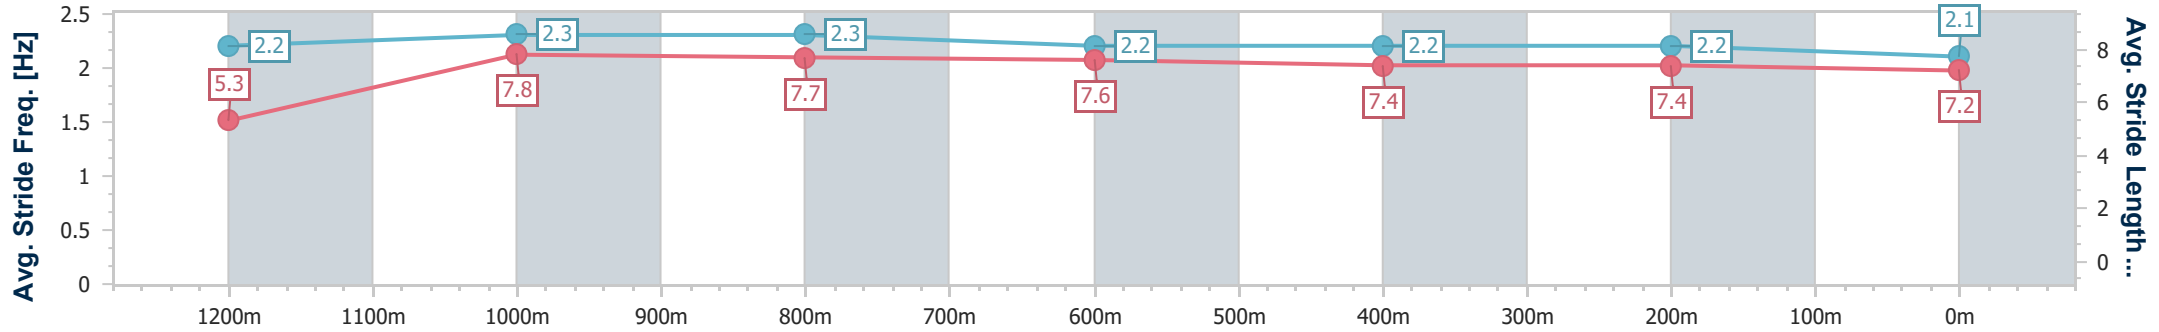

Horse/Jockey Name	Private Banker
Final Rank	1
Fastest Section Time (Section)	0:08.79 (Overall)
Top Speed [km/h] (Section)	66.4 (1200m)
Race State	Finished

Toowoomba QLD Professional  
 Race 2: THE GERRY BROWN'S MEMORIAL BENCHMARK 62  
 Handicap - 1300m

24 February 2024 - 17:58

Track Rating: Soft 5, Weather: Showers, Rail Position: +2m Entire

Section	Overall	1200m	1000m	800m	600m	400m	200m
Section Times	1:20.81 [1] (0:08.79)	1:12.02 [5] (0:11.13)	1:00.89 [1] (0:11.63)	0:49.26 [1] (0:11.95)	0:37.31 [1] (0:12.31)	0:25.00 [1] (0:12.14)	0:12.86 [1] (0:12.86)
Average Speed [km/h]	40.9	64.9	62.1	60.3	58.9	59.3	55.8
Top Speed [km/h]	62.6	66.4	64.5	61.4	60.5	59.9	57.7
Avg. Dist. to Rail [m]	9.7	3.5	1.3	0.8	1.3	0.4	0.4
Avg. Stride Freq. [Hz]	2.2	2.3	2.3	2.2	2.2	2.2	2.1
Avg. Stride Length [m]	5.3	7.8	7.7	7.6	7.4	7.4	7.2