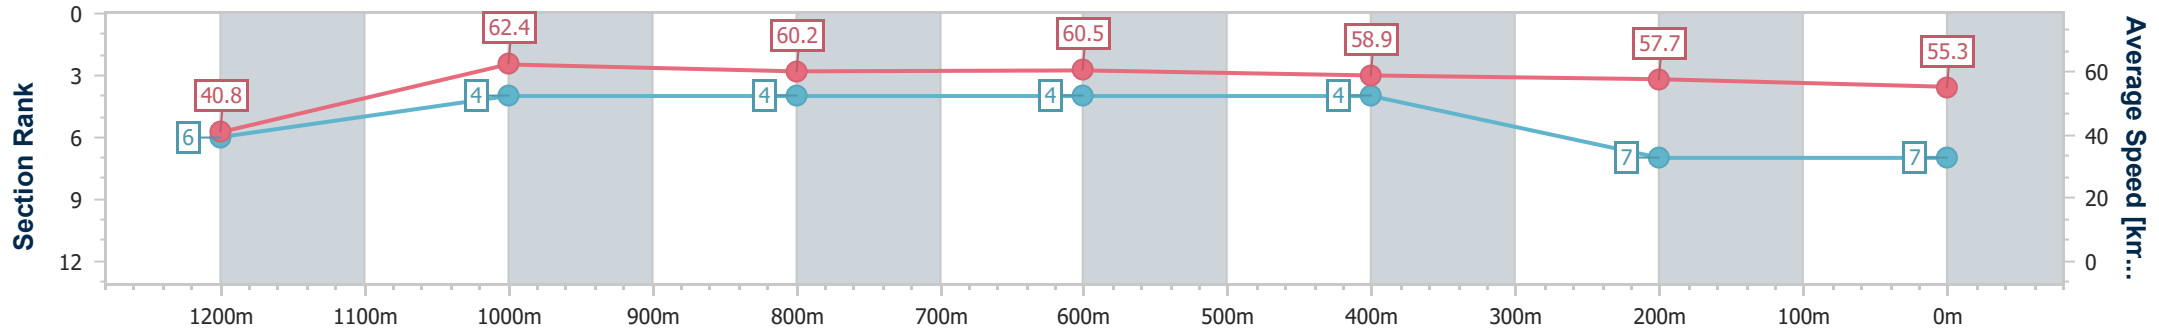

Toowoomba QLD Professional  
 Race 2: THE GERRY BROWN'S MEMORIAL BENCHMARK 62  
 Handicap - 1300m

24 February 2024 - 17:58

Track Rating: Soft 5, Weather: Showers, Rail Position: +2m Entire

Section	Overall	1200m	1000m	800m	600m	400m	200m
Section Times	1:21.65 [6] (0:08.69)	1:12.96 [2] (0:11.77)	1:01.19 [5] (0:12.08)	0:49.11 [5] (0:11.96)	0:37.15 [5] (0:12.03)	0:25.12 [5] (0:12.31)	0:12.81 [5] (0:12.81)
Average Speed [km/h]	41.8	61.3	59.6	60.3	60.0	59.1	56.2
Top Speed [km/h]	58.6	63.5	62.5	62.1	62.0	59.7	57.9
Avg. Dist. to Rail [m]	6.7	1.7	0.6	0.4	0.7	3.0	3.4
Avg. Stride Freq. [Hz]	2.1	2.3	2.3	2.3	2.4	2.4	2.3
Avg. Stride Length [m]	5.4	7.3	7.3	7.3	7.0	6.9	6.8

- [ ] Ranking at each section and finish
- .-.- No data available at this section
- NA No data available

Horse/Jockey Name	Mr Dudwey
Final Rank	7
Fastest Section Time (Section)	0:08.83 (Overall)
Top Speed [km/h] (Section)	64.6 (1200m)
Race State	Finished

Toowoomba QLD Professional  
Race 2: THE GERRY BROWN'S MEMORIAL BENCHMARK 62  
Handicap - 1300m

24 February 2024 - 17:58

Track Rating: Soft 5, Weather: Showers, Rail Position: +2m Entire

Section	Overall	1200m	1000m	800m	600m	400m	200m
Section Times	1:22.07 [7] (0:08.83)	1:13.24 [6] (0:11.57)	1:01.67 [4] (0:11.95)	0:49.72 [4] (0:11.90)	0:37.82 [4] (0:12.25)	0:25.57 [4] (0:12.55)	0:13.02 [7] (0:13.02)
Average Speed [km/h]	40.8	62.4	60.2	60.5	58.9	57.7	55.3
Top Speed [km/h]	59.6	64.6	64.4	61.6	61.9	58.3	56.9
Avg. Dist. to Rail [m]	8.0	3.2	1.1	0.4	0.6	1.5	1.1
Avg. Stride Freq. [Hz]	2.0	2.4	2.4	2.3	2.3	2.3	2.2
Avg. Stride Length [m]	5.6	7.3	7.1	7.2	7.1	7.0	7.0