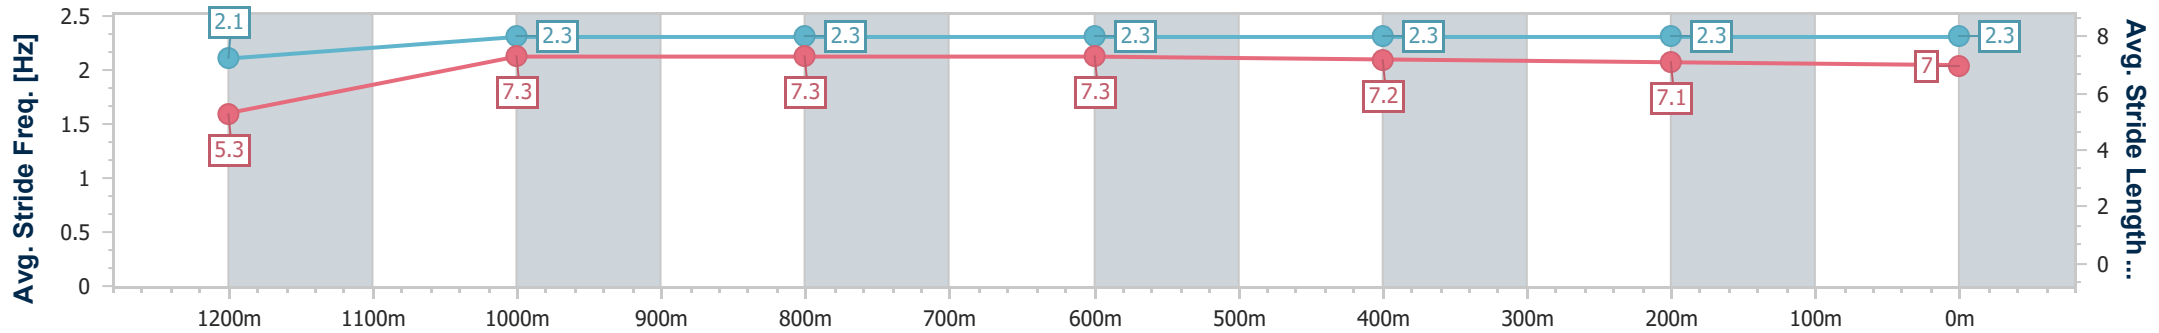

Toowoomba QLD Professional  
 Race 2: THE GERRY BROWN'S MEMORIAL BENCHMARK 62  
 Handicap - 1300m

24 February 2024 - 17:58

Track Rating: Soft 5, Weather: Showers, Rail Position: +2m Entire

Section	Overall	1200m	1000m	800m	600m	400m	200m
Section Times	1:21.57 [4] (0:08.62)	1:12.95 [1] (0:11.77)	1:01.18 [3] (0:11.88)	0:49.30 [3] (0:11.82)	0:37.48 [3] (0:12.19)	0:25.29 [3] (0:12.39)	0:12.90 [4] (0:12.90)
Average Speed [km/h]	41.7	61.2	60.7	60.7	59.2	58.3	55.7
Top Speed [km/h]	57.8	64.6	64.6	62.4	61.6	59.3	58.2
Avg. Dist. to Rail [m]	5.8	1.7	0.5	0.2	0.4	0.8	1.7
Avg. Stride Freq. [Hz]	2.2	2.4	2.4	2.3	2.3	2.3	2.3
Avg. Stride Length [m]	5.3	7.1	7.1	7.3	7.0	6.9	6.8

- [ ] Ranking at each section and finish
- .-.- No data available at this section
- NA No data available

Horse/Jockey Name	One Reason
Final Rank	5
Fastest Section Time (Section)	0:08.94 (Overall)
Top Speed [km/h] (Section)	64.2 (1000m)
Race State	Finished

Toowoomba QLD Professional  
 Race 2: THE GERRY BROWN'S MEMORIAL BENCHMARK 62  
 Handicap - 1300m

24 February 2024 - 17:58

Track Rating: Soft 5, Weather: Showers, Rail Position: +2m Entire

Section	Overall	1200m	1000m	800m	600m	400m	200m
Section Times	1:21.61 [5] (0:08.94)	1:12.67 [7] (0:11.91)	1:00.76 [8] (0:11.86)	0:48.90 [8] (0:12.01)	0:36.89 [8] (0:12.06)	0:24.83 [7] (0:12.26)	0:12.57 [6]
Average Speed [km/h]	40.4	60.4	60.9	60.4	60.1	59.1	57.2
Top Speed [km/h]	57.9	63.8	64.2	61.5	61.7	60.7	59.0
Avg. Dist. to Rail [m]	7.2	2.4	0.5	1.9	1.0	2.6	5.6
Avg. Stride Freq. [Hz]	2.1	2.3	2.3	2.3	2.3	2.3	2.3
Avg. Stride Length [m]	5.3	7.3	7.3	7.3	7.2	7.1	7.0