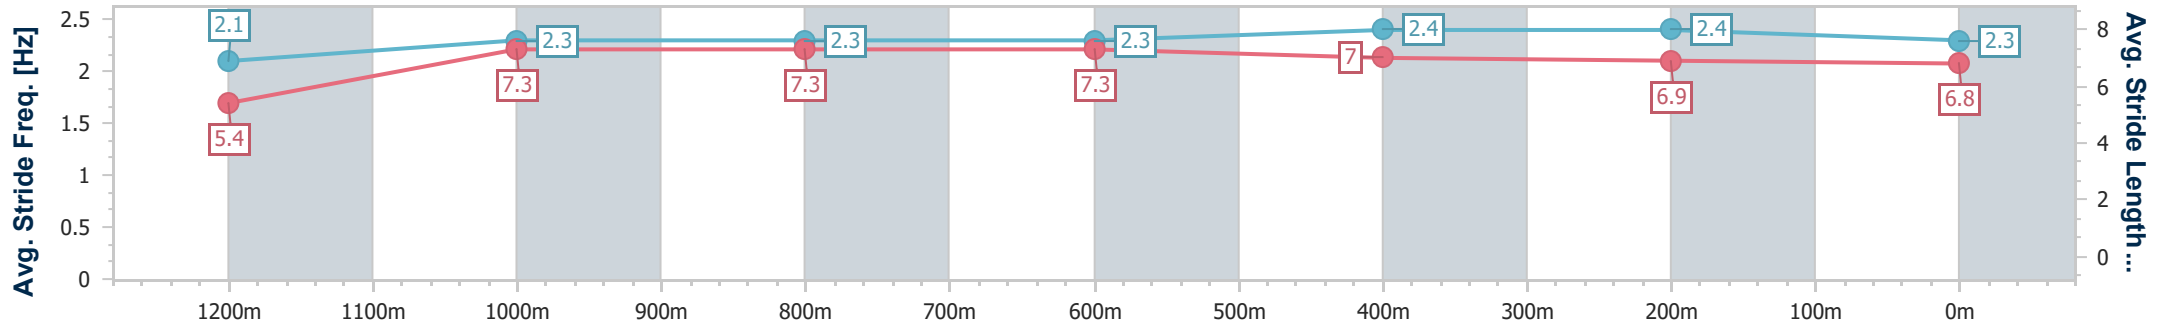

Toowoomba QLD Professional  
 Race 2: THE GERRY BROWN'S MEMORIAL BENCHMARK 62  
 Handicap - 1300m

24 February 2024 - 17:58

Track Rating: Soft 5, Weather: Showers, Rail Position: +2m Entire

Section	Overall	1200m	1000m	800m	600m	400m	200m
Section Times	1:21.61 [5] (0:08.94)	1:12.67 [7] (0:11.91)	1:00.76 [8] (0:11.86)	0:48.90 [8] (0:12.01)	0:36.89 [8] (0:12.06)	0:24.83 [7] (0:12.26)	0:12.57 [6]
Average Speed [km/h]	40.4	60.4	60.9	60.4	60.1	59.1	57.2
Top Speed [km/h]	57.9	63.8	64.2	61.5	61.7	60.7	59.0
Avg. Dist. to Rail [m]	7.2	2.4	0.5	1.9	1.0	2.6	5.6
Avg. Stride Freq. [Hz]	2.1	2.3	2.3	2.3	2.3	2.3	2.3
Avg. Stride Length [m]	5.3	7.3	7.3	7.3	7.2	7.1	7.0

- [ ] Ranking at each section and finish
- .-.- No data available at this section
- NA No data available

Horse/Jockey Name	Bitoftheblarney
Final Rank	6
Fastest Section Time (Section)	0:08.69 (Overall)
Top Speed [km/h] (Section)	63.5 (1200m)
Race State	Finished

Toowoomba QLD Professional  
 Race 2: THE GERRY BROWN'S MEMORIAL BENCHMARK 62  
 Handicap - 1300m

24 February 2024 - 17:58

Track Rating: Soft 5, Weather: Showers, Rail Position: +2m Entire

Section	Overall	1200m	1000m	800m	600m	400m	200m
Section Times	1:21.65 [6] (0:08.69)	1:12.96 [2] (0:11.77)	1:01.19 [5] (0:12.08)	0:49.11 [5] (0:11.96)	0:37.15 [5] (0:12.03)	0:25.12 [5] (0:12.31)	0:12.81 [5] (0:12.81)
Average Speed [km/h]	41.8	61.3	59.6	60.3	60.0	59.1	56.2
Top Speed [km/h]	58.6	63.5	62.5	62.1	62.0	59.7	57.9
Avg. Dist. to Rail [m]	6.7	1.7	0.6	0.4	0.7	3.0	3.4
Avg. Stride Freq. [Hz]	2.1	2.3	2.3	2.3	2.4	2.4	2.3
Avg. Stride Length [m]	5.4	7.3	7.3	7.3	7.0	6.9	6.8