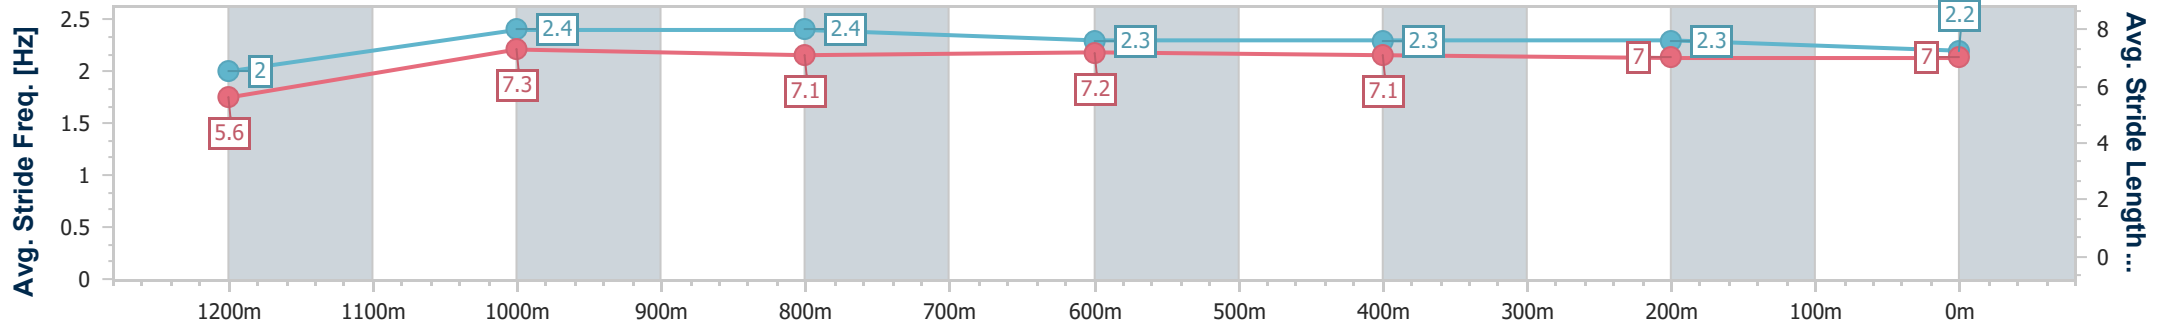

Toowoomba QLD Professional  
 Race 2: THE GERRY BROWN'S MEMORIAL BENCHMARK 62  
 Handicap - 1300m

24 February 2024 - 17:58

Track Rating: Soft 5, Weather: Showers, Rail Position: +2m Entire

Section	Overall	1200m	1000m	800m	600m	400m	200m
Section Times	1:21.65 [6] (0:08.69)	1:12.96 [2] (0:11.77)	1:01.19 [5] (0:12.08)	0:49.11 [5] (0:11.96)	0:37.15 [5] (0:12.03)	0:25.12 [5] (0:12.31)	0:12.81 [5] (0:12.81)
Average Speed [km/h]	41.8	61.3	59.6	60.3	60.0	59.1	56.2
Top Speed [km/h]	58.6	63.5	62.5	62.1	62.0	59.7	57.9
Avg. Dist. to Rail [m]	6.7	1.7	0.6	0.4	0.7	3.0	3.4
Avg. Stride Freq. [Hz]	2.1	2.3	2.3	2.3	2.4	2.4	2.3
Avg. Stride Length [m]	5.4	7.3	7.3	7.3	7.0	6.9	6.8

- [ ] Ranking at each section and finish
- .-.- No data available at this section
- NA No data available

Horse/Jockey Name	Mr Dudwey
Final Rank	7
Fastest Section Time (Section)	0:08.83 (Overall)
Top Speed [km/h] (Section)	64.6 (1200m)
Race State	Finished

Toowoomba QLD Professional  
Race 2: THE GERRY BROWN'S MEMORIAL BENCHMARK 62  
Handicap - 1300m

24 February 2024 - 17:58

Track Rating: Soft 5, Weather: Showers, Rail Position: +2m Entire

Section	Overall	1200m	1000m	800m	600m	400m	200m
Section Times	1:22.07 [7] (0:08.83)	1:13.24 [6] (0:11.57)	1:01.67 [4] (0:11.95)	0:49.72 [4] (0:11.90)	0:37.82 [4] (0:12.25)	0:25.57 [4] (0:12.55)	0:13.02 [7] (0:13.02)
Average Speed [km/h]	40.8	62.4	60.2	60.5	58.9	57.7	55.3
Top Speed [km/h]	59.6	64.6	64.4	61.6	61.9	58.3	56.9
Avg. Dist. to Rail [m]	8.0	3.2	1.1	0.4	0.6	1.5	1.1
Avg. Stride Freq. [Hz]	2.0	2.4	2.4	2.3	2.3	2.3	2.2
Avg. Stride Length [m]	5.6	7.3	7.1	7.2	7.1	7.0	7.0