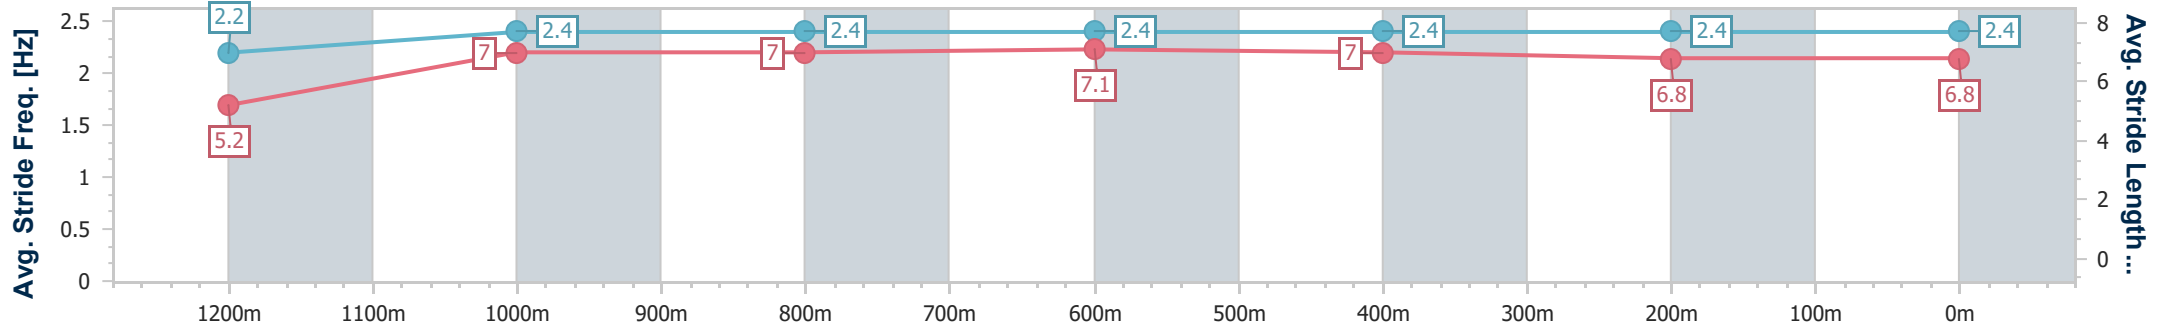

- [ ] Ranking at each section and finish
- .-.- No data available at this section
- NA No data available

Horse/Jockey Name	Jubai Pride
Final Rank	3
Fastest Section Time (Section)	0:08.77 (Overall)
Top Speed [km/h] (Section)	63.3 (1200m)
Race State	Finished

Toowoomba QLD Professional  
 Race 2: THE GERRY BROWN'S MEMORIAL BENCHMARK 62  
 Handicap - 1300m

24 February 2024 - 17:58

Track Rating: Soft 5, Weather: Showers, Rail Position: +2m Entire

Section	Overall	1200m	1000m	800m	600m	400m	200m
Section Times	1:21.05 [3] (0:08.77)	1:12.28 [4] (0:11.98)	1:00.30 [6] (0:11.88)	0:48.42 [6] (0:11.94)	0:36.48 [6] (0:12.04)	0:24.44 [6] (0:12.03)	0:12.41 [3] (0:12.41)
Average Speed [km/h]	41.2	60.2	60.5	60.3	59.9	59.7	58.1
Top Speed [km/h]	57.5	63.3	63.3	61.3	61.9	60.5	59.2
Avg. Dist. to Rail [m]	7.2	2.0	0.4	0.6	0.4	1.0	4.0
Avg. Stride Freq. [Hz]	2.2	2.4	2.4	2.4	2.4	2.4	2.4
Avg. Stride Length [m]	5.2	7.0	7.0	7.1	7.0	6.8	6.8