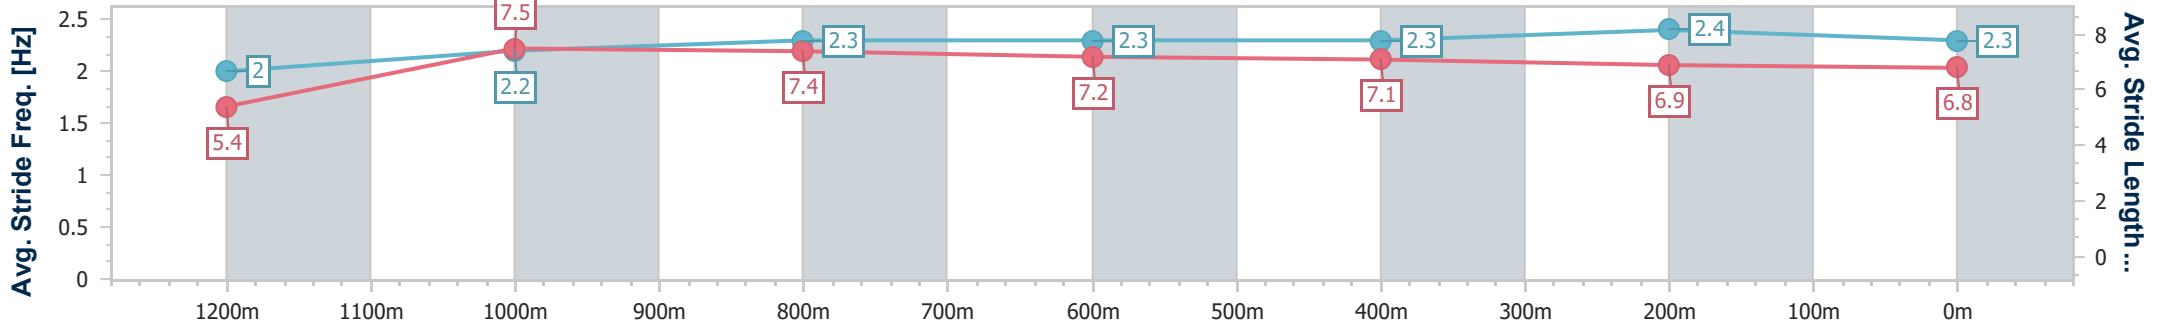

Toowoomba QLD Professional  
 Race 2: THE GERRY BROWN'S MEMORIAL BENCHMARK 62  
 Handicap - 1300m

24 February 2024 - 17:58

Track Rating: Soft 5, Weather: Showers, Rail Position: +2m Entire

Section	Overall	1200m	1000m	800m	600m	400m	200m
Section Times	1:22.33 [8] (0:09.05)	1:13.28 [8] (0:11.76)	1:01.52 [7] (0:11.85)	0:49.67 [7] (0:11.95)	0:37.72 [7] (0:12.17)	0:25.55 [8] (0:12.70)	0:12.85 [9]
Average Speed [km/h]	39.9	61.5	61.1	61.0	60.1	57.8	56.0
Top Speed [km/h]	60.1	63.3	64.0	62.0	62.3	58.8	57.5
Avg. Dist. to Rail [m]	8.9	3.4	2.3	2.7	3.2	4.6	3.3
Avg. Stride Freq. [Hz]	2.0	2.4	2.4	2.3	2.4	2.3	2.3
Avg. Stride Length [m]	5.6	7.3	7.2	7.2	7.0	6.9	6.8

- [ ] Ranking at each section and finish
- .-.- No data available at this section
- NA No data available

Horse/Jockey Name	Invictus Lad
Final Rank	9
Fastest Section Time (Section)	0:09.15 (Overall)
Top Speed [km/h] (Section)	63.4 (1200m)
Race State	Finished

Toowoomba QLD Professional  
 Race 2: THE GERRY BROWN'S MEMORIAL BENCHMARK 62  
 Handicap - 1300m

24 February 2024 - 17:58

Track Rating: Soft 5, Weather: Showers, Rail Position: +2m Entire

Section	Overall	1200m	1000m	800m	600m	400m	200m
Section Times	1:22.35 [9] (0:09.15)	1:13.20 [9] (0:11.92)	1:01.28 [9] (0:11.90)	0:49.38 [9] (0:12.11)	0:37.27 [9] (0:12.17)	0:25.10 [9] (0:12.17)	0:12.93 [8] (0:12.93)
Average Speed [km/h]	39.3	60.5	60.8	59.9	59.7	58.8	55.7
Top Speed [km/h]	57.3	63.4	62.8	60.6	61.0	60.5	57.8
Avg. Dist. to Rail [m]	8.1	2.1	1.4	1.9	1.2	0.7	0.5
Avg. Stride Freq. [Hz]	2.0	2.2	2.3	2.3	2.3	2.4	2.3
Avg. Stride Length [m]	5.4	7.5	7.4	7.2	7.1	6.9	6.8

- [ ] Ranking at each section and finish
- .-.- No data available at this section
- NA No data available