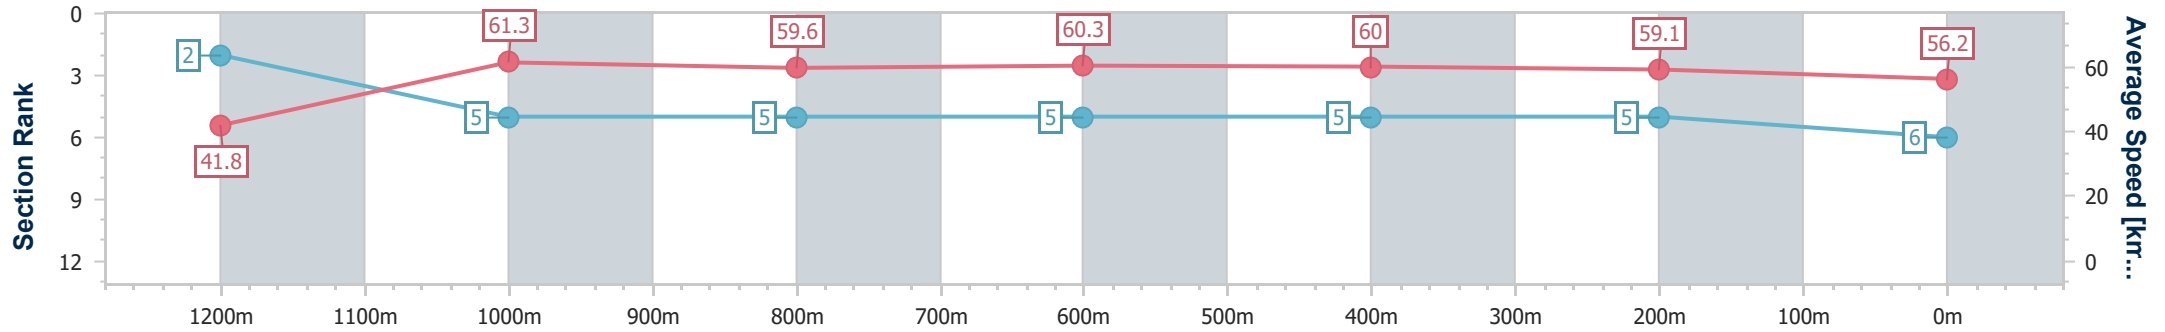

Toowoomba QLD Professional  
 Race 2: THE GERRY BROWN'S MEMORIAL BENCHMARK 62  
 Handicap - 1300m

24 February 2024 - 17:58

Track Rating: Soft 5, Weather: Showers, Rail Position: +2m Entire

Section	Overall	1200m	1000m	800m	600m	400m	200m
Section Times	1:21.61 [5] (0:08.94)	1:12.67 [7] (0:11.91)	1:00.76 [8] (0:11.86)	0:48.90 [8] (0:12.01)	0:36.89 [8] (0:12.06)	0:24.83 [7] (0:12.26)	0:12.57 [6]
Average Speed [km/h]	40.4	60.4	60.9	60.4	60.1	59.1	57.2
Top Speed [km/h]	57.9	63.8	64.2	61.5	61.7	60.7	59.0
Avg. Dist. to Rail [m]	7.2	2.4	0.5	1.9	1.0	2.6	5.6
Avg. Stride Freq. [Hz]	2.1	2.3	2.3	2.3	2.3	2.3	2.3
Avg. Stride Length [m]	5.3	7.3	7.3	7.3	7.2	7.1	7.0

- [ ] Ranking at each section and finish
- .-.- No data available at this section
- NA No data available

Horse/Jockey Name	Bitoftheblarney
Final Rank	6
Fastest Section Time (Section)	0:08.69 (Overall)
Top Speed [km/h] (Section)	63.5 (1200m)
Race State	Finished

Toowoomba QLD Professional  
 Race 2: THE GERRY BROWN'S MEMORIAL BENCHMARK 62  
 Handicap - 1300m

24 February 2024 - 17:58

Track Rating: Soft 5, Weather: Showers, Rail Position: +2m Entire

Section	Overall	1200m	1000m	800m	600m	400m	200m
Section Times	1:21.65 [6] (0:08.69)	1:12.96 [2] (0:11.77)	1:01.19 [5] (0:12.08)	0:49.11 [5] (0:11.96)	0:37.15 [5] (0:12.03)	0:25.12 [5] (0:12.31)	0:12.81 [5] (0:12.81)
Average Speed [km/h]	41.8	61.3	59.6	60.3	60.0	59.1	56.2
Top Speed [km/h]	58.6	63.5	62.5	62.1	62.0	59.7	57.9
Avg. Dist. to Rail [m]	6.7	1.7	0.6	0.4	0.7	3.0	3.4
Avg. Stride Freq. [Hz]	2.1	2.3	2.3	2.3	2.4	2.4	2.3
Avg. Stride Length [m]	5.4	7.3	7.3	7.3	7.0	6.9	6.8