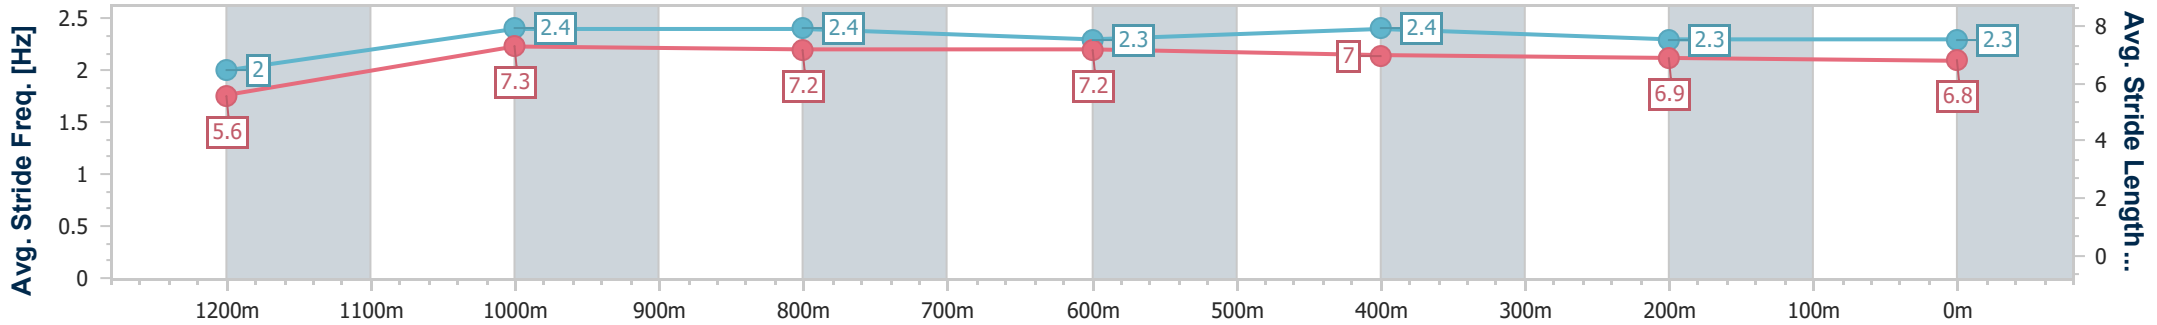

Toowoomba QLD Professional  
Race 2: THE GERRY BROWN'S MEMORIAL BENCHMARK 62  
Handicap - 1300m

24 February 2024 - 17:58

Track Rating: Soft 5, Weather: Showers, Rail Position: +2m Entire

Section	Overall	1200m	1000m	800m	600m	400m	200m
Section Times	1:22.07 [7] (0:08.83)	1:13.24 [6] (0:11.57)	1:01.67 [4] (0:11.95)	0:49.72 [4] (0:11.90)	0:37.82 [4] (0:12.25)	0:25.57 [4] (0:12.55)	0:13.02 [7] (0:13.02)
Average Speed [km/h]	40.8	62.4	60.2	60.5	58.9	57.7	55.3
Top Speed [km/h]	59.6	64.6	64.4	61.6	61.9	58.3	56.9
Avg. Dist. to Rail [m]	8.0	3.2	1.1	0.4	0.6	1.5	1.1
Avg. Stride Freq. [Hz]	2.0	2.4	2.4	2.3	2.3	2.3	2.2
Avg. Stride Length [m]	5.6	7.3	7.1	7.2	7.1	7.0	7.0

- [ ] Ranking at each section and finish
- .-.- No data available at this section
- NA No data available

Horse/Jockey Name	Crymenotears
Final Rank	8
Fastest Section Time (Section)	0:09.05 (Overall)
Top Speed [km/h] (Section)	64.0 (1000m)
Race State	Finished

Toowoomba QLD Professional  
 Race 2: THE GERRY BROWN'S MEMORIAL BENCHMARK 62  
 Handicap - 1300m

24 February 2024 - 17:58

Track Rating: Soft 5, Weather: Showers, Rail Position: +2m Entire

Section	Overall	1200m	1000m	800m	600m	400m	200m
Section Times	1:22.33 [8] (0:09.05)	1:13.28 [8] (0:11.76)	1:01.52 [7] (0:11.85)	0:49.67 [7] (0:11.95)	0:37.72 [7] (0:12.17)	0:25.55 [8] (0:12.70)	0:12.85 [9]
Average Speed [km/h]	39.9	61.5	61.1	61.0	60.1	57.8	56.0
Top Speed [km/h]	60.1	63.3	64.0	62.0	62.3	58.8	57.5
Avg. Dist. to Rail [m]	8.9	3.4	2.3	2.7	3.2	4.6	3.3
Avg. Stride Freq. [Hz]	2.0	2.4	2.4	2.3	2.4	2.3	2.3
Avg. Stride Length [m]	5.6	7.3	7.2	7.2	7.0	6.9	6.8