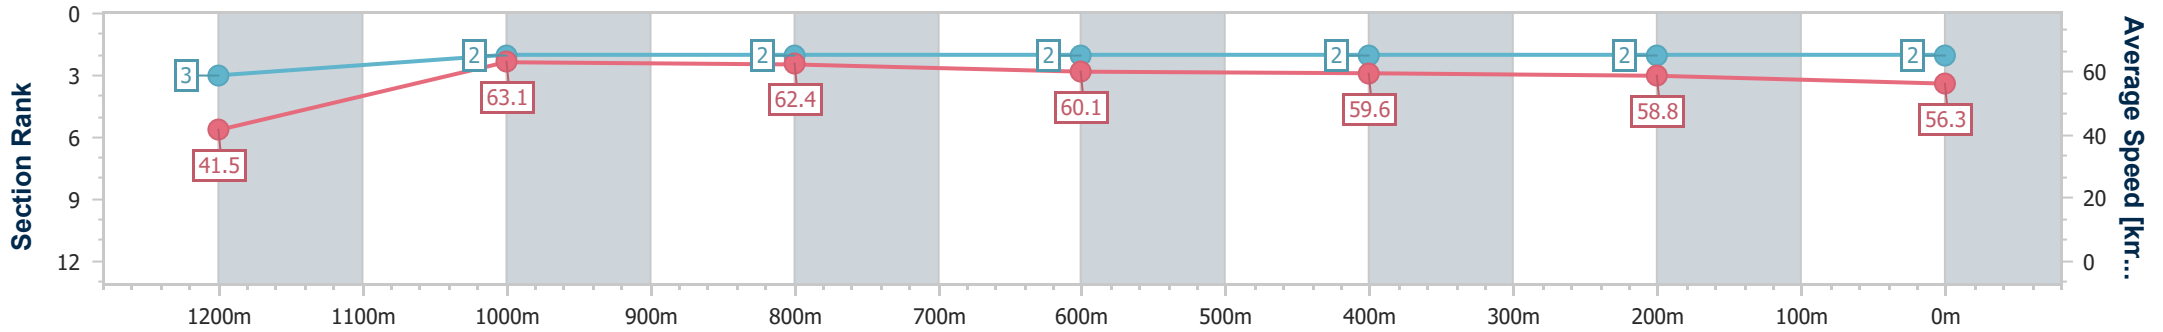

Horse/Jockey Name	Hill Billy Flyer
Final Rank	2
Fastest Section Time (Section)	0:08.71 (Overall)
Top Speed [km/h] (Section)	64.9 (1200m)
Race State	Finished

Toowoomba QLD Professional
Race 2: THE GERRY BROWN'S MEMORIAL BENCHMARK 62
Handicap - 1300m

24 February 2024 - 17:58

Track Rating: Soft 5, Weather: Showers, Rail Position: +2m Entire

Section	Overall	1200m	1000m	800m	600m	400m	200m
Section Times	1:20.91 [2] (0:08.71)	1:12.20 [3] (0:11.44)	1:00.76 [2] (0:11.59)	0:49.17 [2] (0:12.01)	0:37.16 [2] (0:12.12)	0:25.04 [2] (0:12.29)	0:12.75 [2] (0:12.75)
Average Speed [km/h]	41.5	63.1	62.4	60.1	59.6	58.8	56.3
Top Speed [km/h]	58.2	64.9	64.6	61.9	61.6	60.2	57.8
Avg. Dist. to Rail [m]	5.3	1.8	1.7	1.1	0.7	0.6	1.4
Avg. Stride Freq. [Hz]	2.1	2.3	2.3	2.3	2.3	2.3	2.2
Avg. Stride Length [m]	5.6	7.6	7.6	7.3	7.3	7.1	7.1

- [ ] Ranking at each section and finish
- -.-.- No data available at this section
- NA No data available