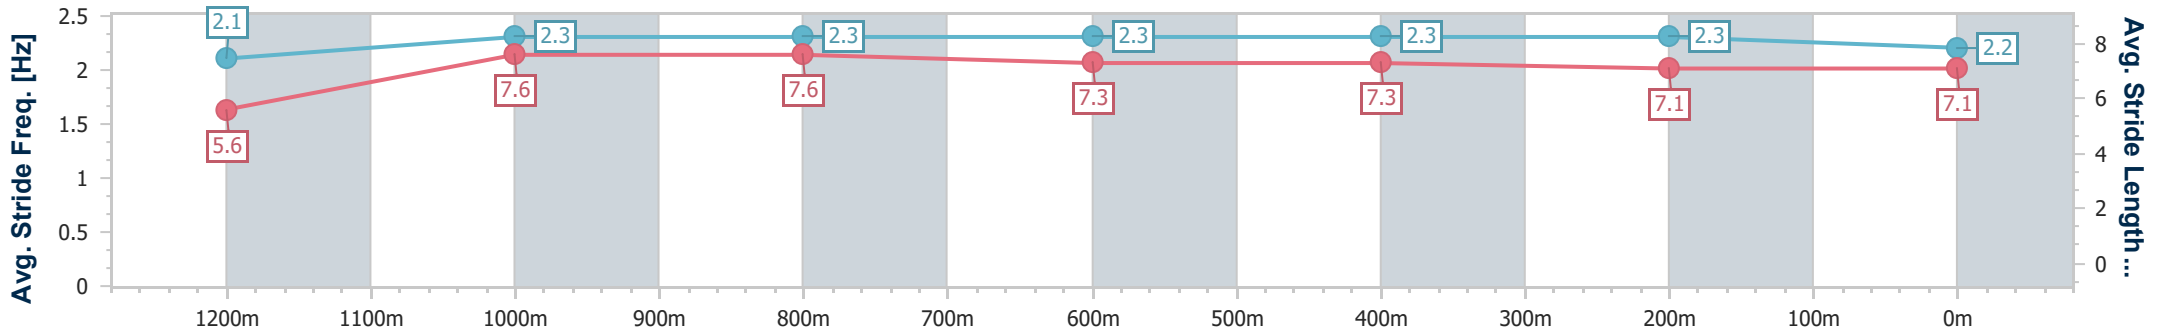

24 February 2024 - 17:58

Track Rating: Soft 5, Weather: Showers, Rail Position: +2m Entire

Section	Overall	1200m	1000m	800m	600m	400m	200m
Section Times	1:20.81 [1] (0:08.79)	1:12.02 [5] (0:11.13)	1:00.89 [1] (0:11.63)	0:49.26 [1] (0:11.95)	0:37.31 [1] (0:12.31)	0:25.00 [1] (0:12.14)	0:12.86 [1] (0:12.86)
Average Speed [km/h]	40.9	64.9	62.1	60.3	58.9	59.3	55.8
Top Speed [km/h]	62.6	66.4	64.5	61.4	60.5	59.9	57.7
Avg. Dist. to Rail [m]	9.7	3.5	1.3	0.8	1.3	0.4	0.4
Avg. Stride Freq. [Hz]	2.2	2.3	2.3	2.2	2.2	2.2	2.1
Avg. Stride Length [m]	5.3	7.8	7.7	7.6	7.4	7.4	7.2

- [ ] Ranking at each section and finish
- .-.- No data available at this section
- NA No data available

Horse/Jockey Name	Hill Billy Flyer
Final Rank	2
Fastest Section Time (Section)	0:08.71 (Overall)
Top Speed [km/h] (Section)	64.9 (1200m)
Race State	Finished

Toowoomba QLD Professional  
 Race 2: THE GERRY BROWN'S MEMORIAL BENCHMARK 62  
 Handicap - 1300m

24 February 2024 - 17:58

Track Rating: Soft 5, Weather: Showers, Rail Position: +2m Entire

Section	Overall	1200m	1000m	800m	600m	400m	200m
Section Times	1:20.91 [2] (0:08.71)	1:12.20 [3] (0:11.44)	1:00.76 [2] (0:11.59)	0:49.17 [2] (0:12.01)	0:37.16 [2] (0:12.12)	0:25.04 [2] (0:12.29)	0:12.75 [2] (0:12.75)
Average Speed [km/h]	41.5	63.1	62.4	60.1	59.6	58.8	56.3
Top Speed [km/h]	58.2	64.9	64.6	61.9	61.6	60.2	57.8
Avg. Dist. to Rail [m]	5.3	1.8	1.7	1.1	0.7	0.6	1.4
Avg. Stride Freq. [Hz]	2.1	2.3	2.3	2.3	2.3	2.3	2.2
Avg. Stride Length [m]	5.6	7.6	7.6	7.3	7.3	7.1	7.1