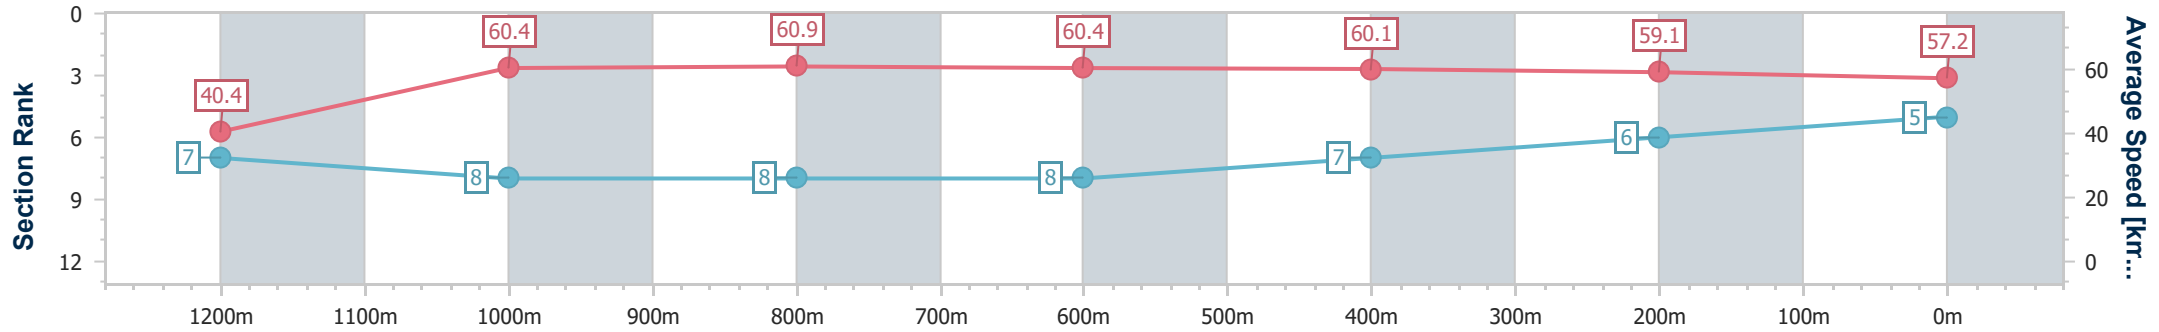

- [ ] Ranking at each section and finish
- .-.- No data available at this section
- NA No data available

Horse/Jockey Name	One Reason
Final Rank	5
Fastest Section Time (Section)	0:08.94 (Overall)
Top Speed [km/h] (Section)	64.2 (1000m)
Race State	Finished

Toowoomba QLD Professional  
 Race 2: THE GERRY BROWN'S MEMORIAL BENCHMARK 62  
 Handicap - 1300m

24 February 2024 - 17:58

Track Rating: Soft 5, Weather: Showers, Rail Position: +2m Entire

Section	Overall	1200m	1000m	800m	600m	400m	200m
Section Times	1:21.61 [5] (0:08.94)	1:12.67 [7] (0:11.91)	1:00.76 [8] (0:11.86)	0:48.90 [8] (0:12.01)	0:36.89 [8] (0:12.06)	0:24.83 [7] (0:12.26)	0:12.57 [6]
Average Speed [km/h]	40.4	60.4	60.9	60.4	60.1	59.1	57.2
Top Speed [km/h]	57.9	63.8	64.2	61.5	61.7	60.7	59.0
Avg. Dist. to Rail [m]	7.2	2.4	0.5	1.9	1.0	2.6	5.6
Avg. Stride Freq. [Hz]	2.1	2.3	2.3	2.3	2.3	2.3	2.3
Avg. Stride Length [m]	5.3	7.3	7.3	7.3	7.2	7.1	7.0