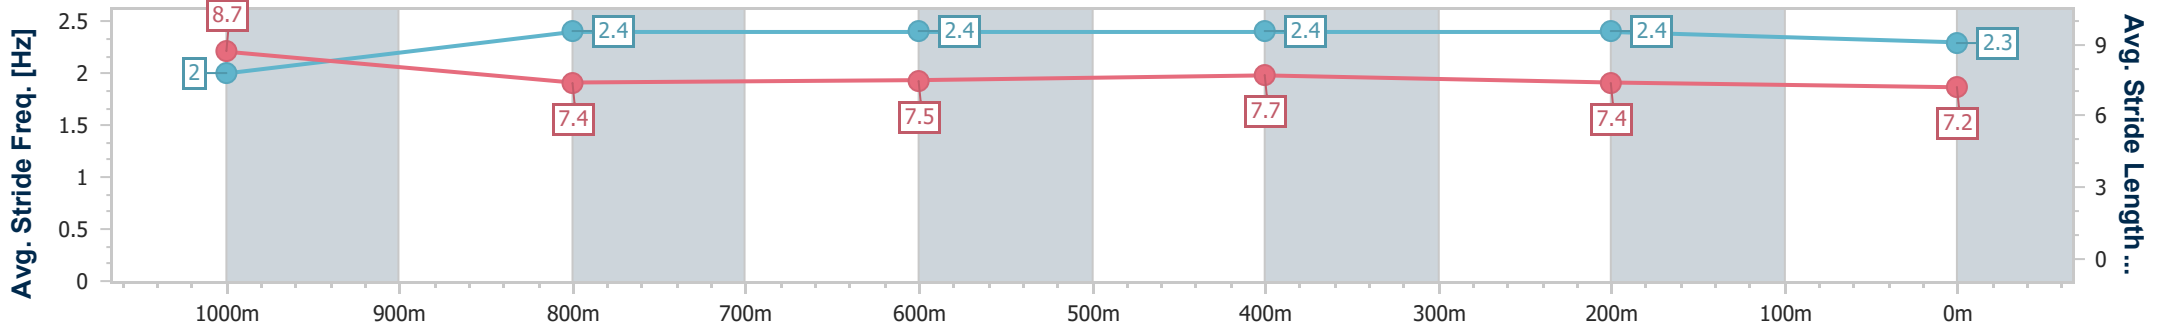

Horse/Jockey Name	Takeru
Final Rank	5
Fastest Section Time (Section)	0:07.31 (Overall)
Top Speed [km/h] (Section)	69.2 (600m)
Race State	Finished

Rockhampton QLD Professional
Race 6: 16 MARCH ST PATRICK'S DAY RACES RATINGS BAND
0 - 55 Handicap - 1100m
24 February 2024 - 15:53

Track Rating: Good 4, Weather: Fine, Rail Position: True

Section	Overall	1000m	800m	600m	400m	200m
Section Times	1:04.07 [5] (0:07.31)	0:56.76 [2] (0:11.36)	0:45.40 [7] (0:11.49)	0:33.91 [7] (0:10.68)	0:23.23 [4] (0:11.09)	0:12.14 [5] (0:12.14)
Average Speed [km/h]	49.4	63.8	63.9	67.6	64.9	59.3
Top Speed [km/h]	59.7	65.6	65.1	69.2	67.0	62.2
Avg. Dist. to Rail [m]	8.7	2.2	2.4	3.6	5.7	8.4
Avg. Stride Freq. [Hz]	2.0	2.4	2.4	2.4	2.4	2.3
Avg. Stride Length [m]	8.7	7.4	7.5	7.7	7.4	7.2

- [ ] Ranking at each section and finish
- -.-.- No data available at this section
- NA No data available