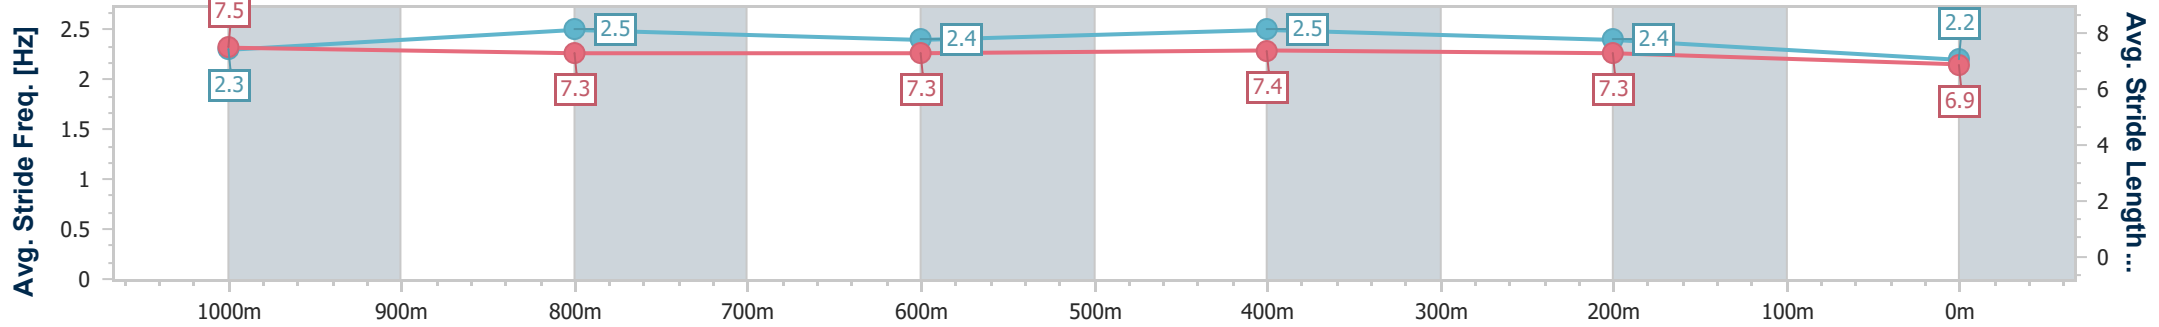

- [] Ranking at each section and finish
- .-.- No data available at this section
- NA No data available

Horse/Jockey Name	Prudish
Final Rank	9
Fastest Section Time (Section)	0:07.46 (Overall)
Top Speed [km/h] (Section)	68.6 (1000m)
Race State	Finished

- [] Ranking at each section and finish
- .-.- No data available at this section
- NA No data available