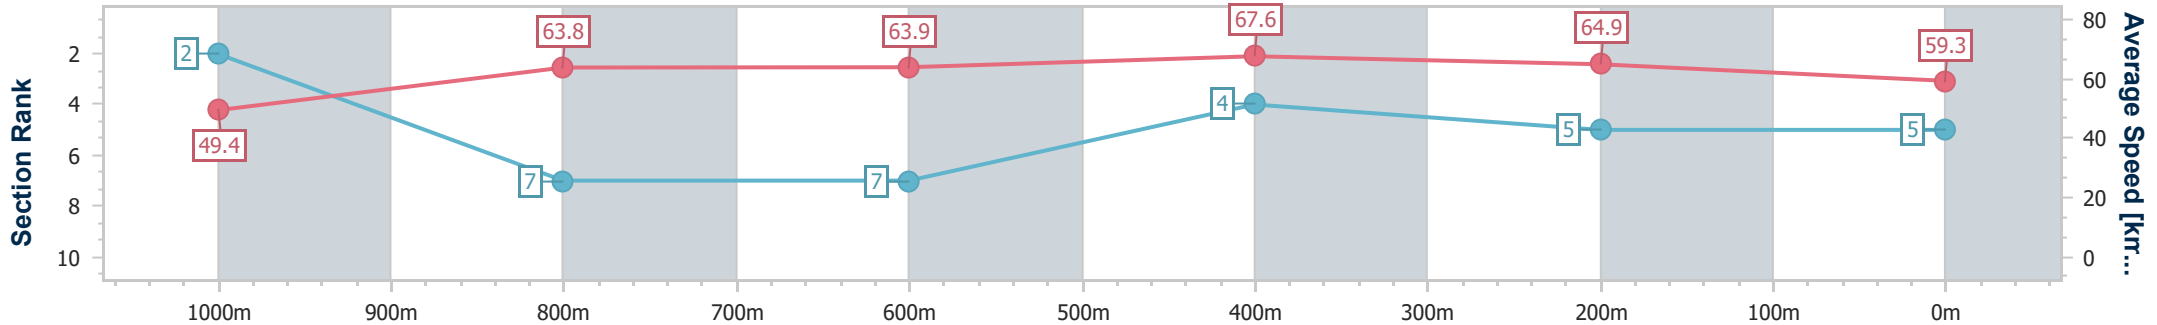

Horse/Jockey Name	Takeru
Final Rank	5
Fastest Section Time (Section)	0:07.31 (Overall)
Top Speed [km/h] (Section)	69.2 (600m)
Race State	Finished

Rockhampton QLD Professional
Race 6: 16 MARCH ST PATRICK'S DAY RACES RATINGS BAND
0 - 55 Handicap - 1100m
24 February 2024 - 15:53

Track Rating: Good 4, Weather: Fine, Rail Position: True

Section	Overall	1000m	800m	600m	400m	200m
Section Times	1:04.07 [5] (0:07.31)	0:56.76 [2] (0:11.36)	0:45.40 [7] (0:11.49)	0:33.91 [7] (0:10.68)	0:23.23 [4] (0:11.09)	0:12.14 [5] (0:12.14)
Average Speed [km/h]	49.4	63.8	63.9	67.6	64.9	59.3
Top Speed [km/h]	59.7	65.6	65.1	69.2	67.0	62.2
Avg. Dist. to Rail [m]	8.7	2.2	2.4	3.6	5.7	8.4
Avg. Stride Freq. [Hz]	2.0	2.4	2.4	2.4	2.4	2.3
Avg. Stride Length [m]	8.7	7.4	7.5	7.7	7.4	7.2

- [ ] Ranking at each section and finish
- -.-.- No data available at this section
- NA No data available