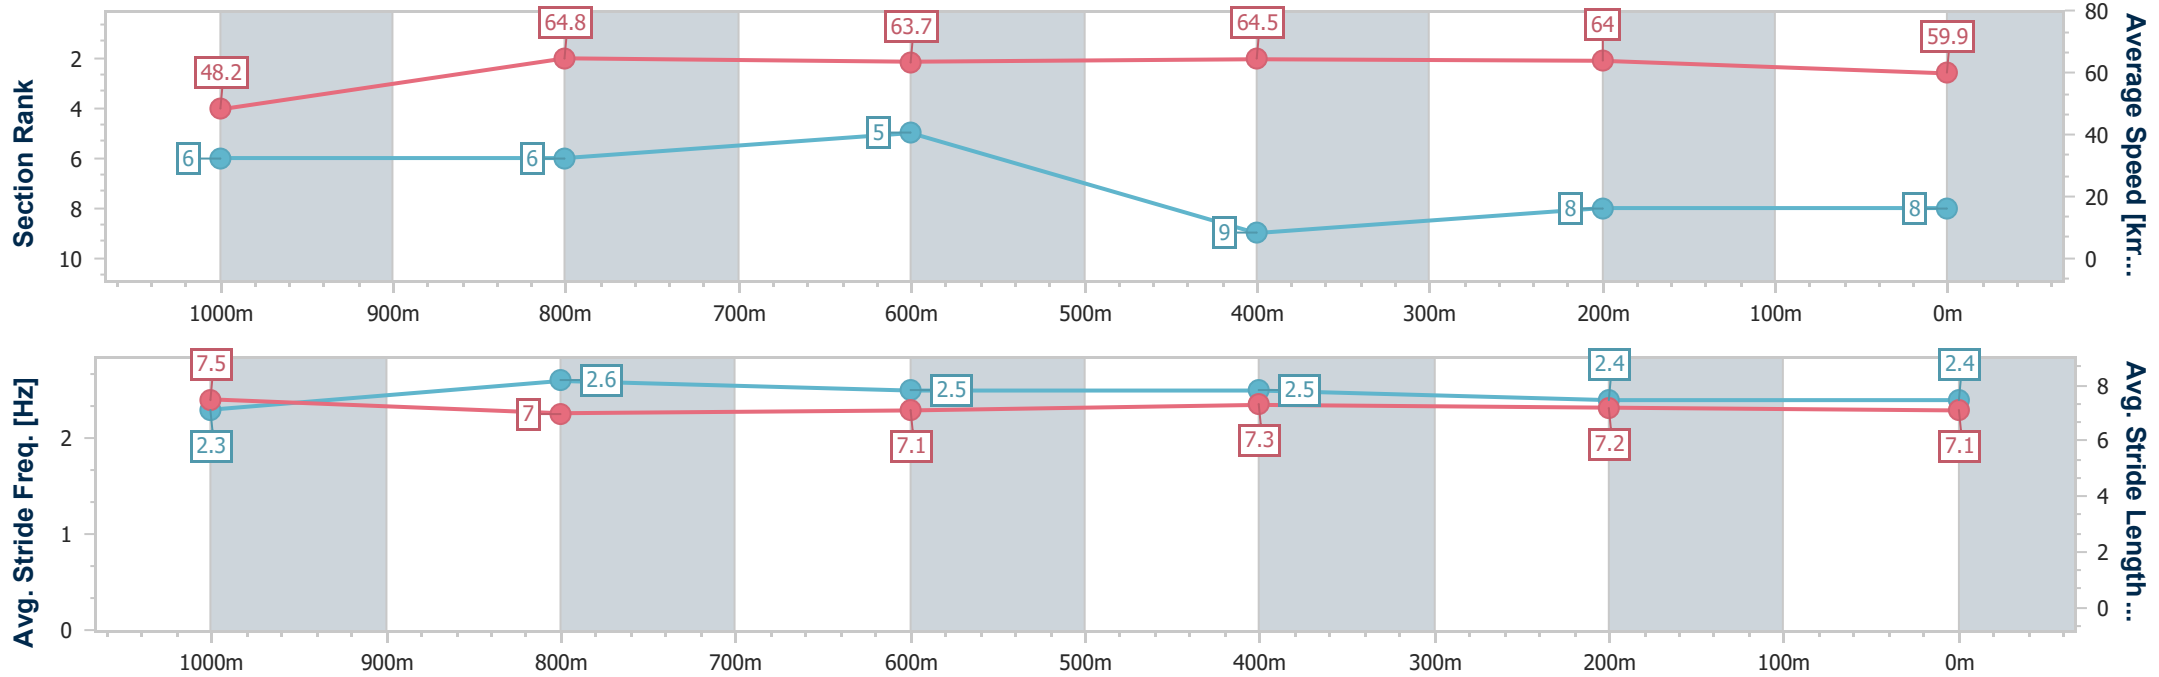

Horse/Jockey Name	Azure De Lago
Final Rank	8
Fastest Section Time (Section)	0:07.47 (Overall)
Top Speed [km/h] (Section)	66.2 (1000m)
Race State	Finished

Rockhampton QLD Professional
Race 6: 16 MARCH ST PATRICK'S DAY RACES RATINGS BAND
0 - 55 Handicap - 1100m
24 February 2024 - 15:53

Track Rating: Good 4, Weather: Fine, Rail Position: True

Section	Overall	1000m	800m	600m	400m	200m
Section Times	1:04.42 [8] (0:07.47)	0:56.95 [6] (0:11.08)	0:45.87 [6] (0:11.42)	0:34.45 [5] (0:11.18)	0:23.27 [9] (0:11.24)	0:12.03 [8] (0:12.03)
Average Speed [km/h]	48.2	64.8	63.7	64.5	64.0	59.9
Top Speed [km/h]	61.9	66.2	64.6	65.5	64.9	62.9
Avg. Dist. to Rail [m]	2.4	0.6	1.4	2.1	3.5	2.9
Avg. Stride Freq. [Hz]	2.3	2.6	2.5	2.5	2.4	2.4
Avg. Stride Length [m]	7.5	7.0	7.1	7.3	7.2	7.1

- [ ] Ranking at each section and finish
- -.-.- No data available at this section
- NA No data available