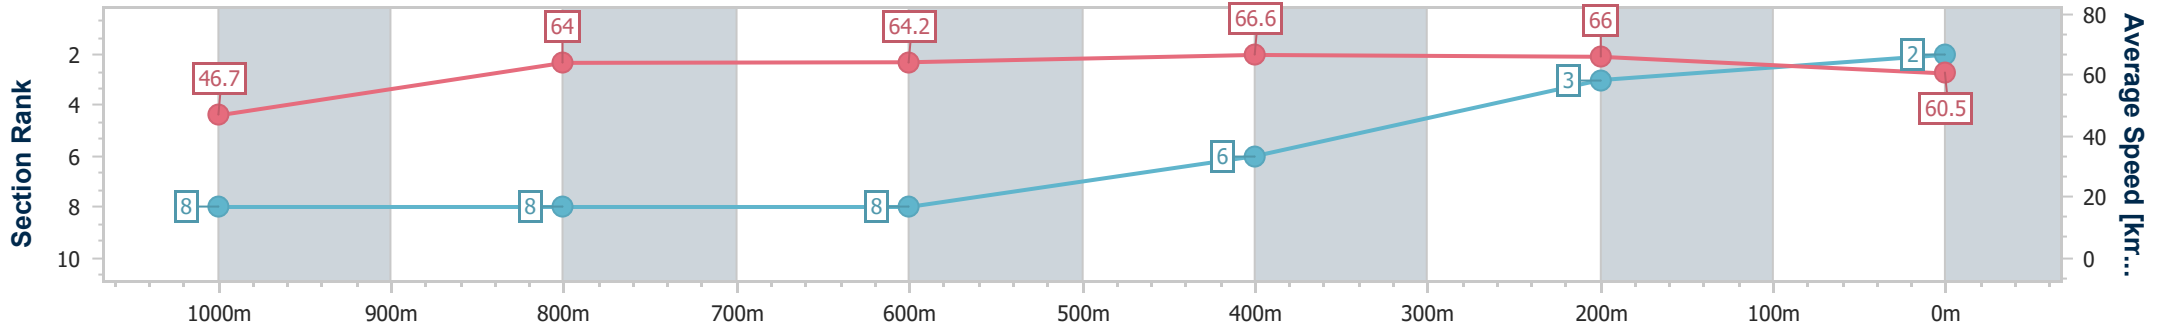

Horse/Jockey Name	Sheezalittletorque
Final Rank	2
Fastest Section Time (Section)	0:07.71 (Overall)
Top Speed [km/h] (Section)	67.8 (600m)
Race State	Finished

Rockhampton QLD Professional
Race 6: 16 MARCH ST PATRICK'S DAY RACES RATINGS BAND
0 - 55 Handicap - 1100m
24 February 2024 - 15:53

Track Rating: Good 4, Weather: Fine, Rail Position: True

Section	Overall	1000m	800m	600m	400m	200m
Section Times	1:03.79 [2] (0:07.71)	0:56.08 [8] (0:11.16)	0:44.92 [8] (0:11.29)	0:33.63 [8] (0:10.82)	0:22.81 [6] (0:10.92)	0:11.89 [3] (0:11.89)
Average Speed [km/h]	46.7	64.0	64.2	66.6	66.0	60.5
Top Speed [km/h]	59.0	65.8	66.0	67.8	67.6	64.5
Avg. Dist. to Rail [m]	3.7	0.9	1.2	3.4	5.6	7.3
Avg. Stride Freq. [Hz]	2.5	2.6	2.6	2.6	2.6	2.5
Avg. Stride Length [m]	6.8	6.8	6.8	7.0	7.0	6.8

- [ ] Ranking at each section and finish
- -.-.- No data available at this section
- NA No data available