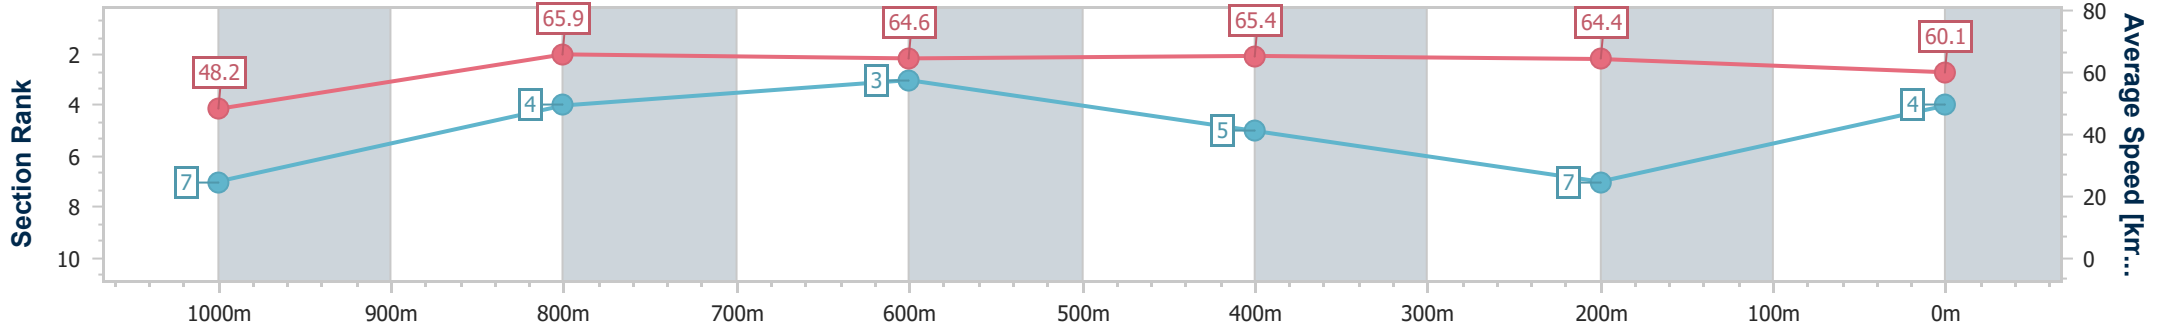

Horse/Jockey Name	Gilbert's Gold
Final Rank	4
Fastest Section Time (Section)	0:07.49 (Overall)
Top Speed [km/h] (Section)	66.8 (1000m)
Race State	Finished

Rockhampton QLD Professional
Race 6: 16 MARCH ST PATRICK'S DAY RACES RATINGS BAND
0 - 55 Handicap - 1100m
24 February 2024 - 15:53

Track Rating: Good 4, Weather: Fine, Rail Position: True

Section	Overall	1000m	800m	600m	400m	200m
Section Times	1:04.02 [4] (0:07.49)	0:56.53 [7] (0:10.95)	0:45.58 [4] (0:11.37)	0:34.21 [3] (0:11.04)	0:23.17 [5] (0:11.17)	0:12.00 [7] (0:12.00)
Average Speed [km/h]	48.2	65.9	64.6	65.4	64.4	60.1
Top Speed [km/h]	62.9	66.8	66.5	66.6	66.1	62.9
Avg. Dist. to Rail [m]	6.8	0.9	2.6	3.2	2.4	3.3
Avg. Stride Freq. [Hz]	2.2	2.4	2.3	2.3	2.3	2.2
Avg. Stride Length [m]	7.8	7.8	7.9	7.9	7.8	7.6

- [ ] Ranking at each section and finish
- -.-.- No data available at this section
- NA No data available