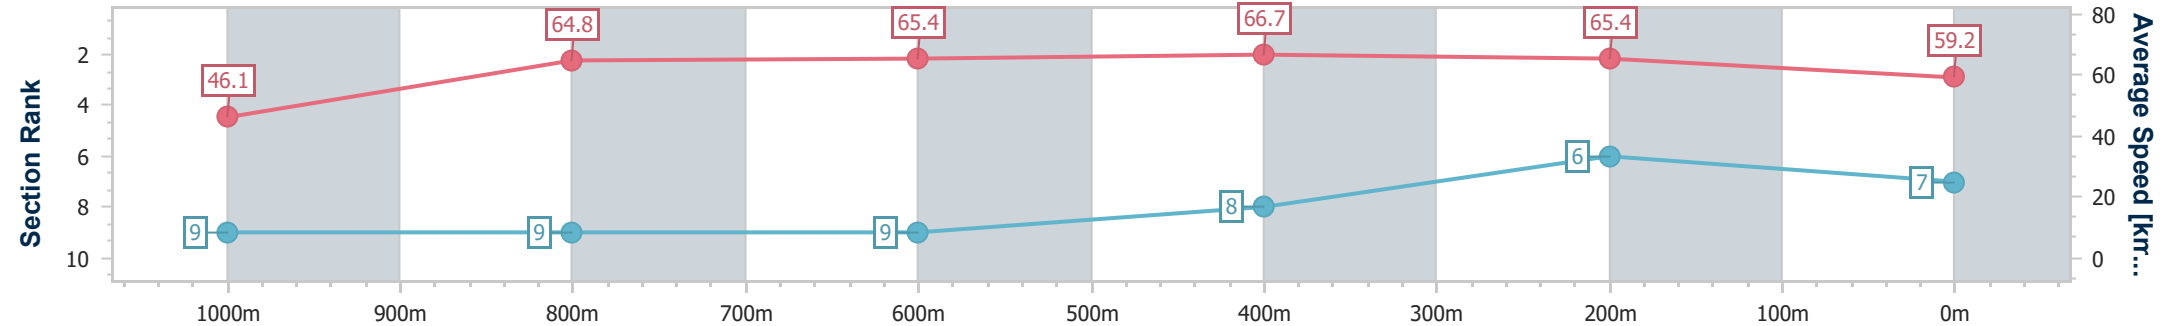

Horse/Jockey Name	Afroginasock
Final Rank	7
Fastest Section Time (Section)	0:07.82 (Overall)
Top Speed [km/h] (Section)	68.0 (600m)
Race State	Finished

Rockhampton QLD Professional
Race 6: 16 MARCH ST PATRICK'S DAY RACES RATINGS BAND
0 - 55 Handicap - 1100m
24 February 2024 - 15:53

Track Rating: Good 4, Weather: Fine, Rail Position: True

Section	Overall	1000m	800m	600m	400m	200m
Section Times	1:04.19 [7] (0:07.82)	0:56.37 [9] (0:11.14)	0:45.23 [9] (0:11.21)	0:34.02 [9] (0:10.85)	0:23.17 [8] (0:10.99)	0:12.18 [6] (0:12.18)
Average Speed [km/h]	46.1	64.8	65.4	66.7	65.4	59.2
Top Speed [km/h]	59.5	66.8	67.1	68.0	66.9	63.3
Avg. Dist. to Rail [m]	4.9	1.1	2.2	7.8	12.6	11.7
Avg. Stride Freq. [Hz]	2.1	2.5	2.4	2.5	2.5	2.4
Avg. Stride Length [m]	7.9	7.4	7.5	7.4	7.3	7.0

- [ ] Ranking at each section and finish
- -.-.- No data available at this section
- NA No data available