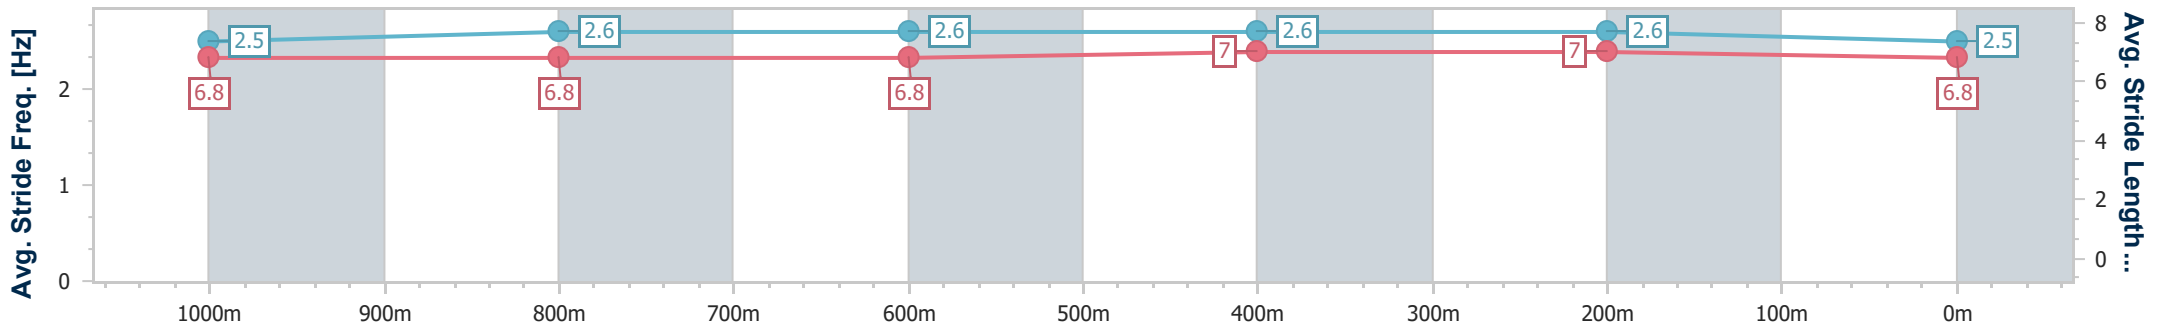

Horse/Jockey Name	Sheezalittletorque
Final Rank	2
Fastest Section Time (Section)	0:07.71 (Overall)
Top Speed [km/h] (Section)	67.8 (600m)
Race State	Finished

Rockhampton QLD Professional
Race 6: 16 MARCH ST PATRICK'S DAY RACES RATINGS BAND
0 - 55 Handicap - 1100m
24 February 2024 - 15:53

Track Rating: Good 4, Weather: Fine, Rail Position: True

Section	Overall	1000m	800m	600m	400m	200m
Section Times	1:03.79 [2] (0:07.71)	0:56.08 [8] (0:11.16)	0:44.92 [8] (0:11.29)	0:33.63 [8] (0:10.82)	0:22.81 [6] (0:10.92)	0:11.89 [3] (0:11.89)
Average Speed [km/h]	46.7	64.0	64.2	66.6	66.0	60.5
Top Speed [km/h]	59.0	65.8	66.0	67.8	67.6	64.5
Avg. Dist. to Rail [m]	3.7	0.9	1.2	3.4	5.6	7.3
Avg. Stride Freq. [Hz]	2.5	2.6	2.6	2.6	2.6	2.5
Avg. Stride Length [m]	6.8	6.8	6.8	7.0	7.0	6.8

- [ ] Ranking at each section and finish
- -.-.- No data available at this section
- NA No data available