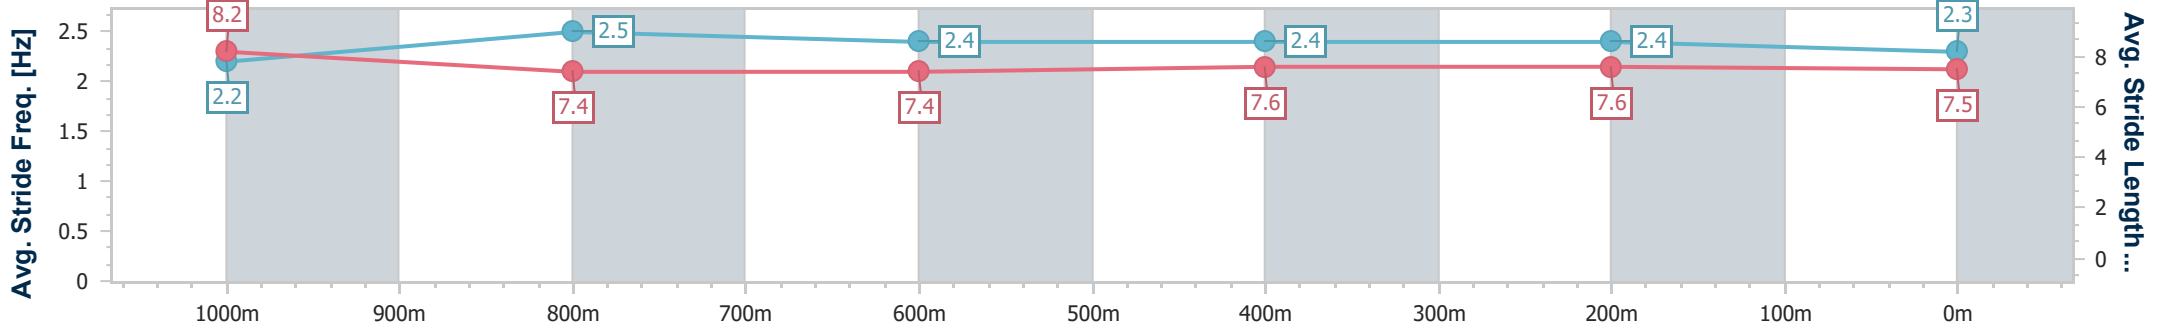

Track Rating: Good 4, Weather: Fine, Rail Position: True

Section	Overall	1000m	800m	600m	400m	200m
Section Times	1:03.02 [1] (0:07.33)	0:55.69 [4] (0:10.81)	0:44.88 [1] (0:11.31)	0:33.57 [1] (0:10.95)	0:22.62 [1] (0:10.92)	0:11.70 [1] (0:11.70)
Average Speed [km/h]	49.3	66.7	64.3	65.8	65.9	61.6
Top Speed [km/h]	64.0	67.7	66.8	68.9	67.7	64.6
Avg. Dist. to Rail [m]	2.0	0.6	1.2	2.1	2.1	2.2
Avg. Stride Freq. [Hz]	2.2	2.5	2.4	2.4	2.4	2.3
Avg. Stride Length [m]	8.2	7.4	7.4	7.6	7.6	7.5