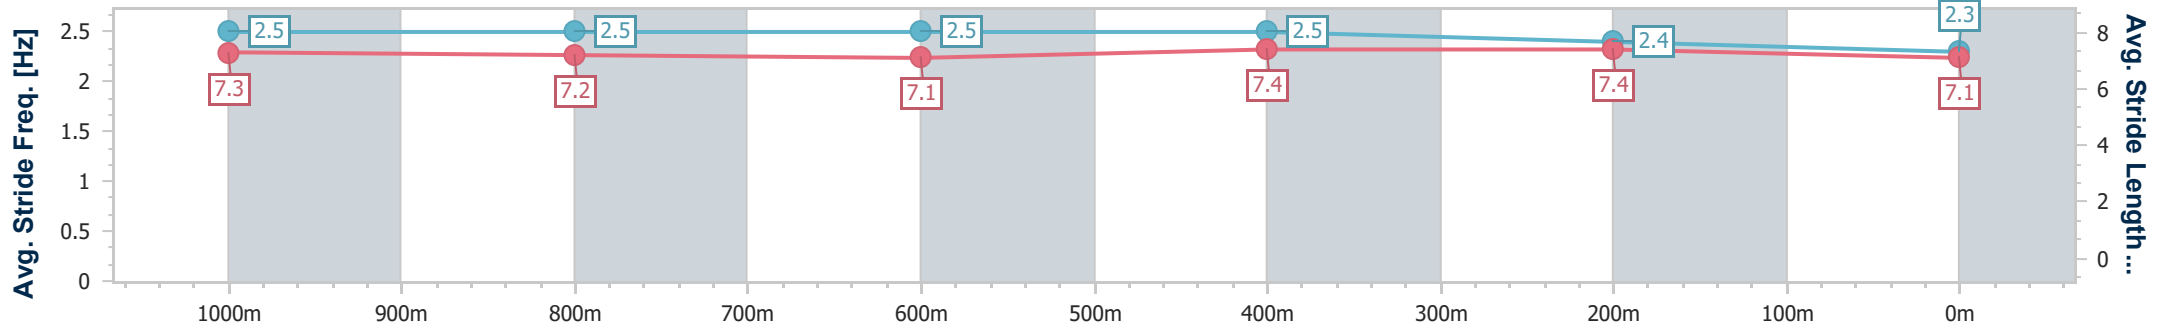

Horse/Jockey Name	Para Park Chance
Final Rank	3
Fastest Section Time (Section)	0:07.32 (Overall)
Top Speed [km/h] (Section)	67.1 (600m)
Race State	Finished

Rockhampton QLD Professional
Race 6: 16 MARCH ST PATRICK'S DAY RACES RATINGS BAND
0 - 55 Handicap - 1100m
24 February 2024 - 15:53

Track Rating: Good 4, Weather: Fine, Rail Position: True

Section	Overall	1000m	800m	600m	400m	200m
Section Times	1:03.90 [3] (0:07.32)	0:56.58 [3] (0:11.08)	0:45.50 [3] (0:11.51)	0:33.99 [4] (0:10.91)	0:23.08 [3] (0:11.09)	0:11.99 [4] (0:11.99)
Average Speed [km/h]	49.2	65.6	63.8	66.0	65.0	60.0
Top Speed [km/h]	64.0	66.6	65.8	67.1	66.1	64.0
Avg. Dist. to Rail [m]	6.4	2.3	2.3	2.4	3.3	4.5
Avg. Stride Freq. [Hz]	2.5	2.5	2.5	2.5	2.4	2.3
Avg. Stride Length [m]	7.3	7.2	7.1	7.4	7.4	7.1

- [ ] Ranking at each section and finish
- -.-.- No data available at this section
- NA No data available