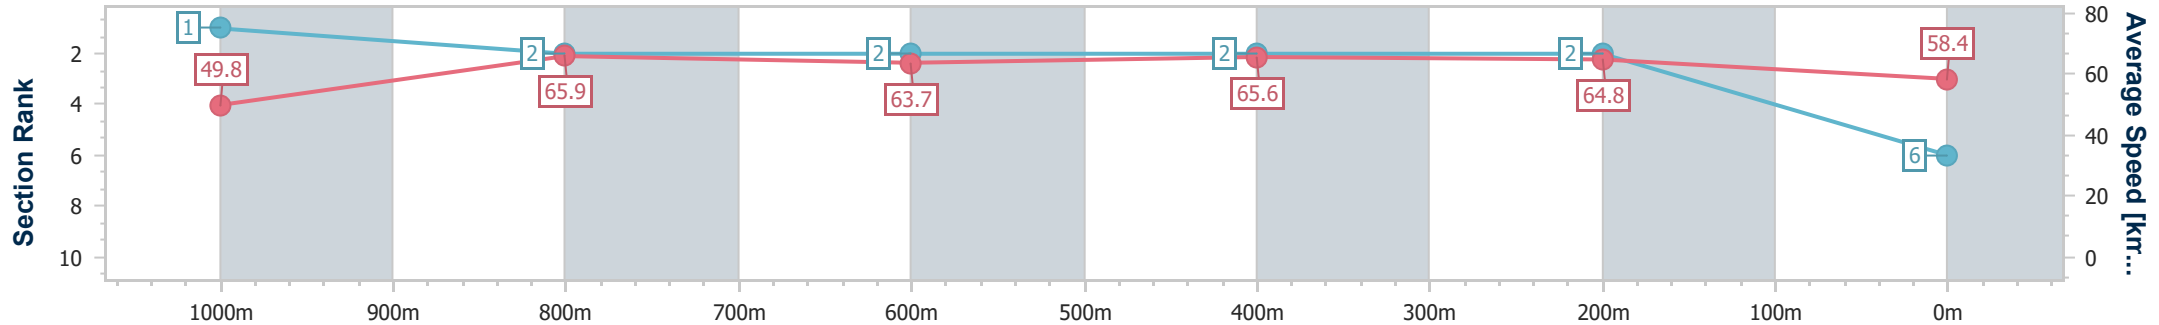

Horse/Jockey Name	Bornees Lad
Final Rank	6
Fastest Section Time (Section)	0:07.23 (Overall)
Top Speed [km/h] (Section)	67.4 (1000m)
Race State	Finished

Rockhampton QLD Professional
Race 6: 16 MARCH ST PATRICK'S DAY RACES RATINGS BAND
0 - 55 Handicap - 1100m
24 February 2024 - 15:53

Track Rating: Good 4, Weather: Fine, Rail Position: True

Section	Overall	1000m	800m	600m	400m	200m
Section Times	1:04.17 [6] (0:07.23)	0:56.94 [1] (0:10.99)	0:45.95 [2] (0:11.51)	0:34.44 [2] (0:11.00)	0:23.44 [2] (0:11.11)	0:12.33 [2] (0:12.33)
Average Speed [km/h]	49.8	65.9	63.7	65.6	64.8	58.4
Top Speed [km/h]	64.2	67.4	65.6	67.2	67.1	62.5
Avg. Dist. to Rail [m]	4.0	1.1	2.2	3.0	3.0	3.3
Avg. Stride Freq. [Hz]	2.2	2.5	2.4	2.4	2.4	2.3
Avg. Stride Length [m]	8.5	7.4	7.4	7.4	7.4	7.1

- [ ] Ranking at each section and finish
- -.-.- No data available at this section
- NA No data available