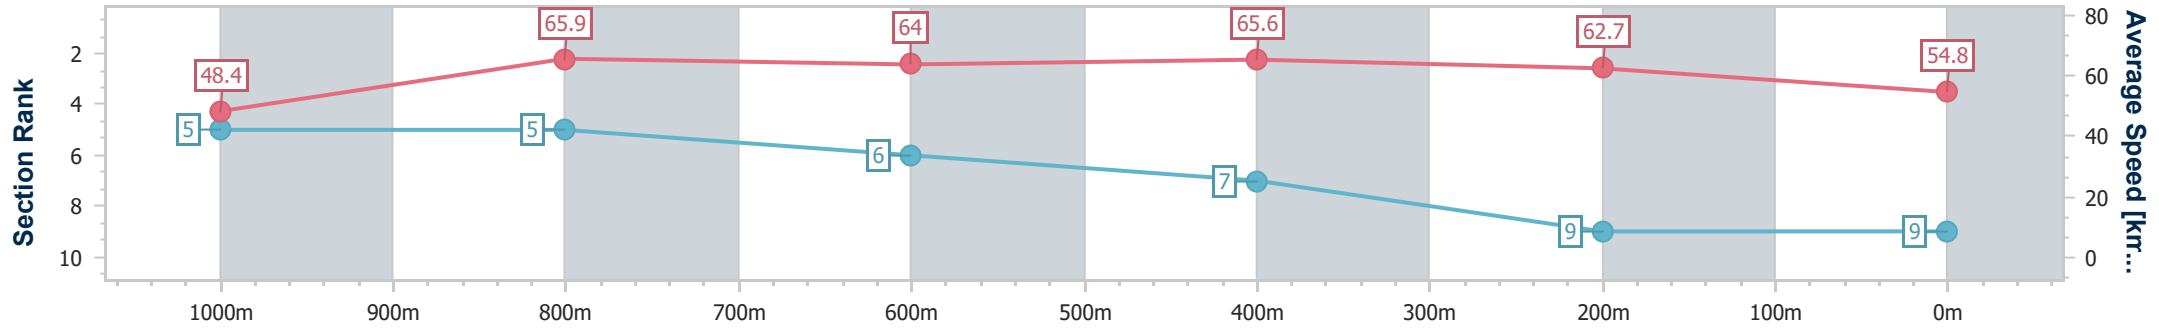

Horse/Jockey Name	Prudish
Final Rank	9
Fastest Section Time (Section)	0:07.46 (Overall)
Top Speed [km/h] (Section)	68.6 (1000m)
Race State	Finished

Rockhampton QLD Professional
Race 6: 16 MARCH ST PATRICK'S DAY RACES RATINGS BAND
0 - 55 Handicap - 1100m
24 February 2024 - 15:53

Track Rating: Good 4, Weather: Fine, Rail Position: True

Section	Overall	1000m	800m	600m	400m	200m
Section Times	1:05.65 [9] (0:07.46)	0:58.19 [5] (0:11.07)	0:47.12 [5] (0:11.47)	0:35.65 [6] (0:11.00)	0:24.65 [7] (0:11.51)	0:13.14 [9] (0:13.14)
Average Speed [km/h]	48.4	65.9	64.0	65.6	62.7	54.8
Top Speed [km/h]	64.8	68.6	65.4	66.2	65.8	59.2
Avg. Dist. to Rail [m]	10.1	3.5	2.3	5.3	8.0	10.4
Avg. Stride Freq. [Hz]	2.3	2.5	2.4	2.5	2.4	2.2
Avg. Stride Length [m]	7.5	7.3	7.3	7.4	7.3	6.9

- [ ] Ranking at each section and finish
- -.-.- No data available at this section
- NA No data available