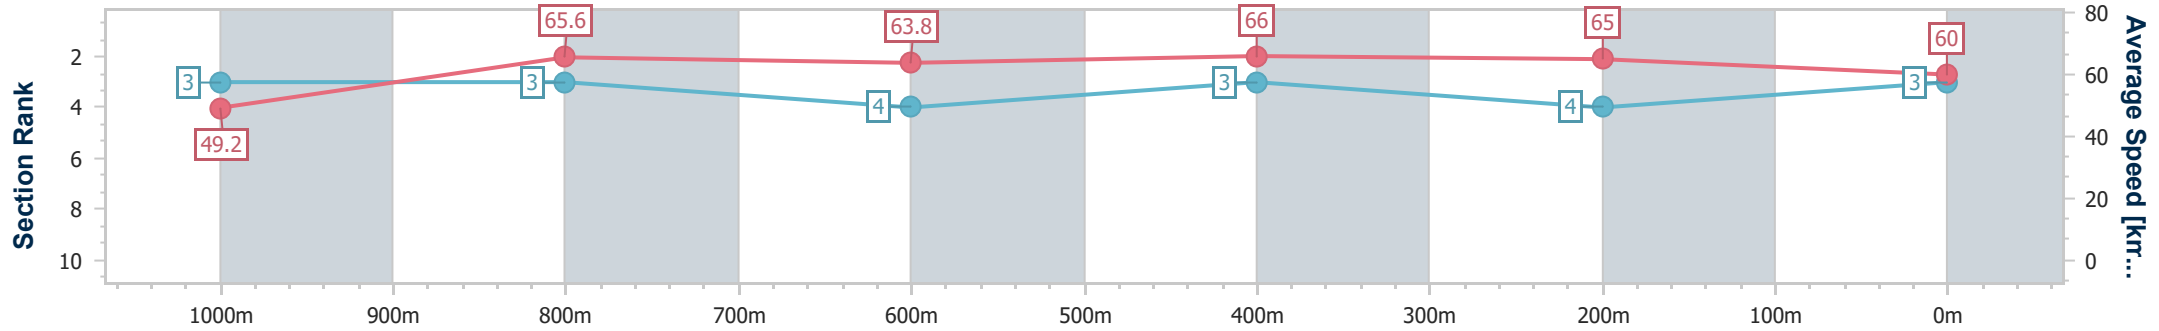

Horse/Jockey Name	Para Park Chance
Final Rank	3
Fastest Section Time (Section)	0:07.32 (Overall)
Top Speed [km/h] (Section)	67.1 (600m)
Race State	Finished

Rockhampton QLD Professional
Race 6: 16 MARCH ST PATRICK'S DAY RACES RATINGS BAND
0 - 55 Handicap - 1100m
24 February 2024 - 15:53

Track Rating: Good 4, Weather: Fine, Rail Position: True

Section	Overall	1000m	800m	600m	400m	200m
Section Times	1:03.90 [3] (0:07.32)	0:56.58 [3] (0:11.08)	0:45.50 [3] (0:11.51)	0:33.99 [4] (0:10.91)	0:23.08 [3] (0:11.09)	0:11.99 [4] (0:11.99)
Average Speed [km/h]	49.2	65.6	63.8	66.0	65.0	60.0
Top Speed [km/h]	64.0	66.6	65.8	67.1	66.1	64.0
Avg. Dist. to Rail [m]	6.4	2.3	2.3	2.4	3.3	4.5
Avg. Stride Freq. [Hz]	2.5	2.5	2.5	2.5	2.4	2.3
Avg. Stride Length [m]	7.3	7.2	7.1	7.4	7.4	7.1

- [ ] Ranking at each section and finish
- -.-.- No data available at this section
- NA No data available