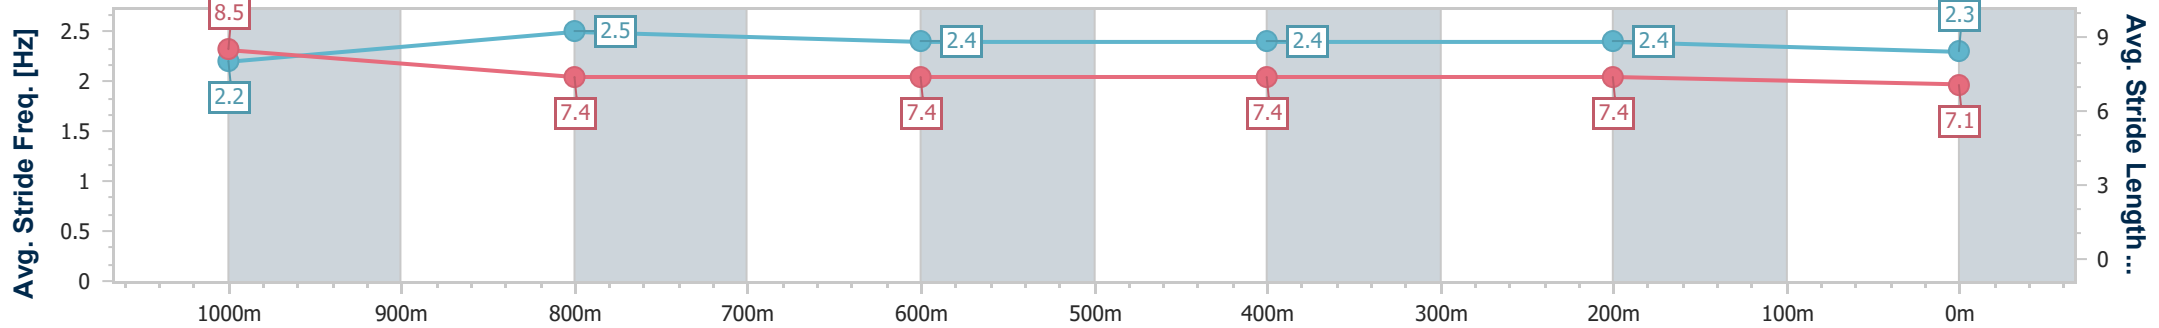

Horse/Jockey Name	Bornees Lad
Final Rank	6
Fastest Section Time (Section)	0:07.23 (Overall)
Top Speed [km/h] (Section)	67.4 (1000m)
Race State	Finished

Rockhampton QLD Professional
Race 6: 16 MARCH ST PATRICK'S DAY RACES RATINGS BAND
0 - 55 Handicap - 1100m
24 February 2024 - 15:53

Track Rating: Good 4, Weather: Fine, Rail Position: True

Section	Overall	1000m	800m	600m	400m	200m
Section Times	1:04.17 [6] (0:07.23)	0:56.94 [1] (0:10.99)	0:45.95 [2] (0:11.51)	0:34.44 [2] (0:11.00)	0:23.44 [2] (0:11.11)	0:12.33 [2] (0:12.33)
Average Speed [km/h]	49.8	65.9	63.7	65.6	64.8	58.4
Top Speed [km/h]	64.2	67.4	65.6	67.2	67.1	62.5
Avg. Dist. to Rail [m]	4.0	1.1	2.2	3.0	3.0	3.3
Avg. Stride Freq. [Hz]	2.2	2.5	2.4	2.4	2.4	2.3
Avg. Stride Length [m]	8.5	7.4	7.4	7.4	7.4	7.1

- [ ] Ranking at each section and finish
- -.-.- No data available at this section
- NA No data available