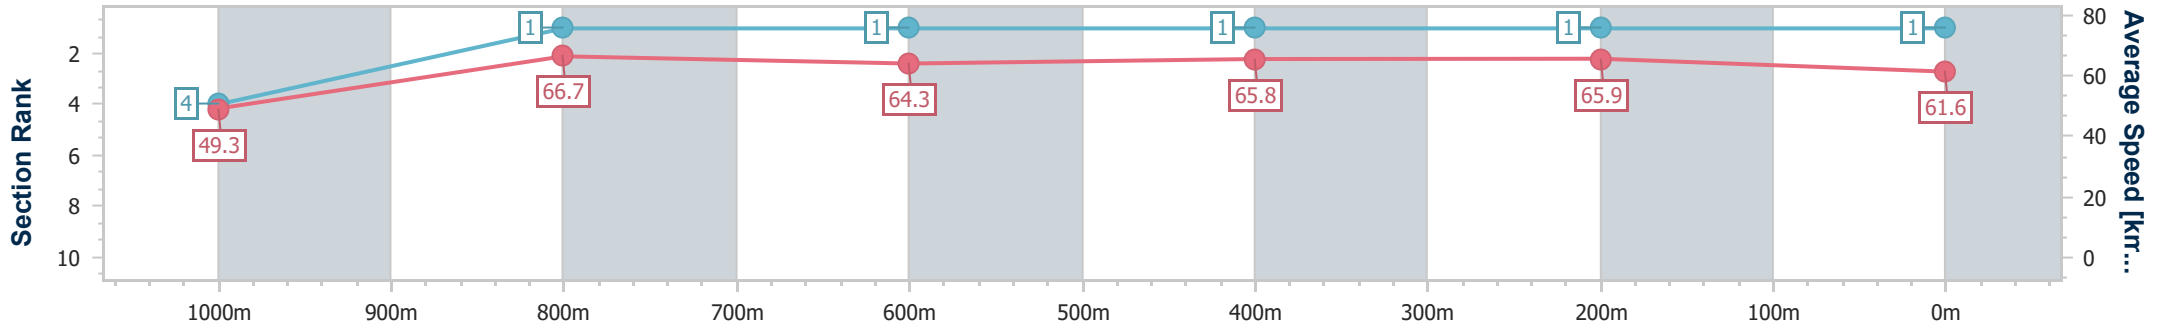

Track Rating: Good 4, Weather: Fine, Rail Position: True

Section	Overall	1000m	800m	600m	400m	200m
Section Times	1:03.02 [1] (0:07.33)	0:55.69 [4] (0:10.81)	0:44.88 [1] (0:11.31)	0:33.57 [1] (0:10.95)	0:22.62 [1] (0:10.92)	0:11.70 [1] (0:11.70)
Average Speed [km/h]	49.3	66.7	64.3	65.8	65.9	61.6
Top Speed [km/h]	64.0	67.7	66.8	68.9	67.7	64.6
Avg. Dist. to Rail [m]	2.0	0.6	1.2	2.1	2.1	2.2
Avg. Stride Freq. [Hz]	2.2	2.5	2.4	2.4	2.4	2.3
Avg. Stride Length [m]	8.2	7.4	7.4	7.6	7.6	7.5