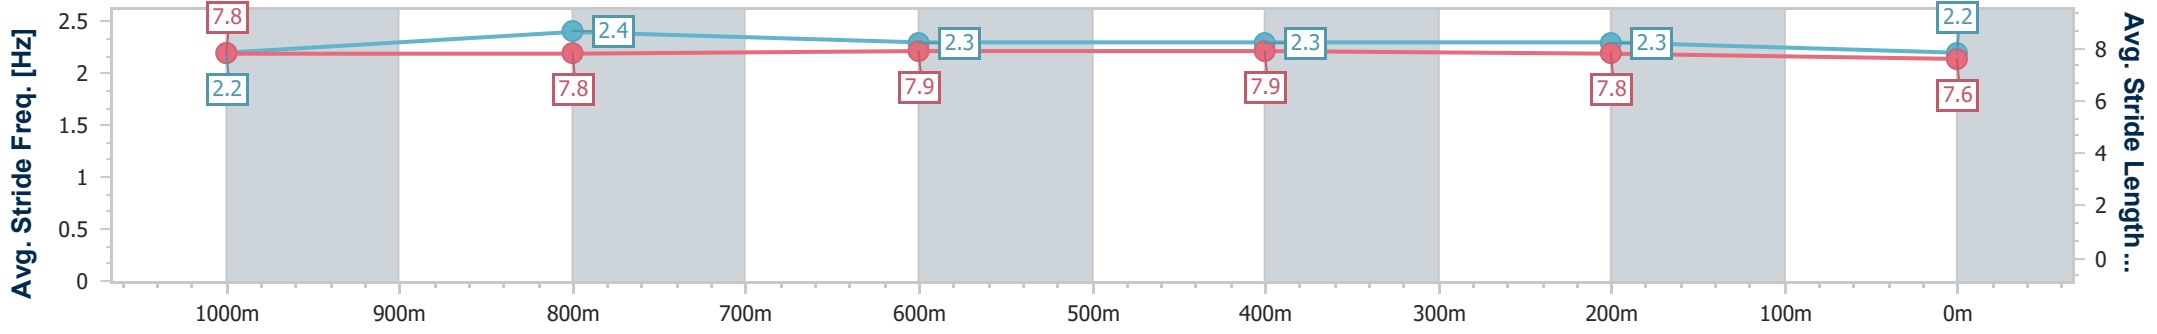

Horse/Jockey Name	Gilbert's Gold
Final Rank	4
Fastest Section Time (Section)	0:07.49 (Overall)
Top Speed [km/h] (Section)	66.8 (1000m)
Race State	Finished

Rockhampton QLD Professional
Race 6: 16 MARCH ST PATRICK'S DAY RACES RATINGS BAND
0 - 55 Handicap - 1100m
24 February 2024 - 15:53

Track Rating: Good 4, Weather: Fine, Rail Position: True

Section	Overall	1000m	800m	600m	400m	200m
Section Times	1:04.02 [4] (0:07.49)	0:56.53 [7] (0:10.95)	0:45.58 [4] (0:11.37)	0:34.21 [3] (0:11.04)	0:23.17 [5] (0:11.17)	0:12.00 [7] (0:12.00)
Average Speed [km/h]	48.2	65.9	64.6	65.4	64.4	60.1
Top Speed [km/h]	62.9	66.8	66.5	66.6	66.1	62.9
Avg. Dist. to Rail [m]	6.8	0.9	2.6	3.2	2.4	3.3
Avg. Stride Freq. [Hz]	2.2	2.4	2.3	2.3	2.3	2.2
Avg. Stride Length [m]	7.8	7.8	7.9	7.9	7.8	7.6

- [ ] Ranking at each section and finish
- -.-.- No data available at this section
- NA No data available