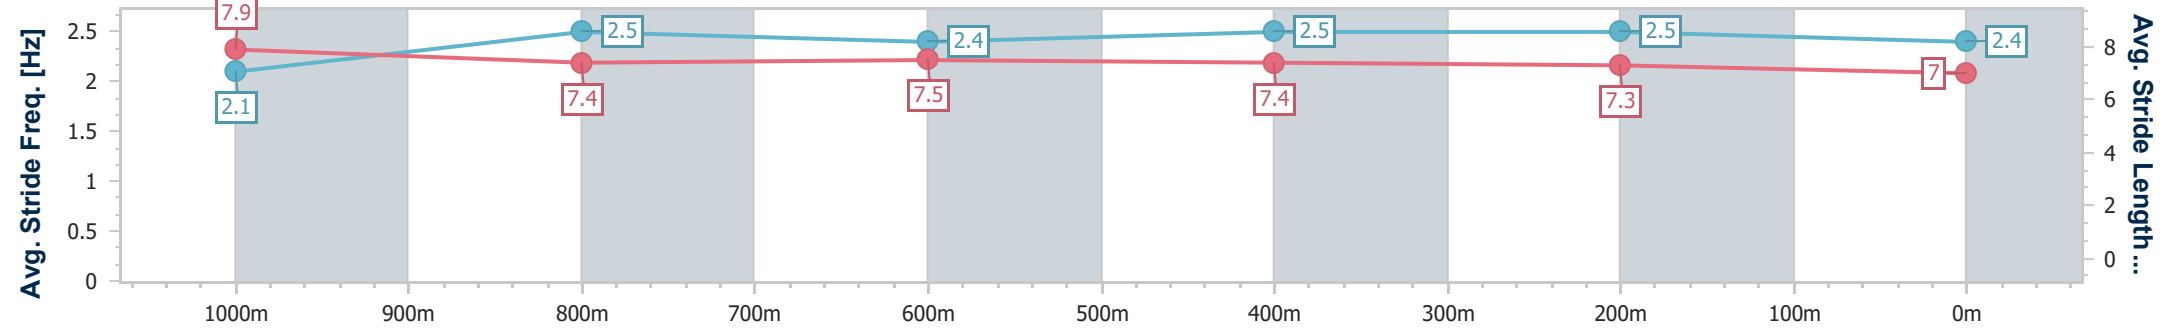

Horse/Jockey Name	Afroginasock
Final Rank	7
Fastest Section Time (Section)	0:07.82 (Overall)
Top Speed [km/h] (Section)	68.0 (600m)
Race State	Finished

Rockhampton QLD Professional
Race 6: 16 MARCH ST PATRICK'S DAY RACES RATINGS BAND
0 - 55 Handicap - 1100m
24 February 2024 - 15:53

Track Rating: Good 4, Weather: Fine, Rail Position: True

Section	Overall	1000m	800m	600m	400m	200m
Section Times	1:04.19 [7] (0:07.82)	0:56.37 [9] (0:11.14)	0:45.23 [9] (0:11.21)	0:34.02 [9] (0:10.85)	0:23.17 [8] (0:10.99)	0:12.18 [6] (0:12.18)
Average Speed [km/h]	46.1	64.8	65.4	66.7	65.4	59.2
Top Speed [km/h]	59.5	66.8	67.1	68.0	66.9	63.3
Avg. Dist. to Rail [m]	4.9	1.1	2.2	7.8	12.6	11.7
Avg. Stride Freq. [Hz]	2.1	2.5	2.4	2.5	2.5	2.4
Avg. Stride Length [m]	7.9	7.4	7.5	7.4	7.3	7.0

- [ ] Ranking at each section and finish
- -.-.- No data available at this section
- NA No data available