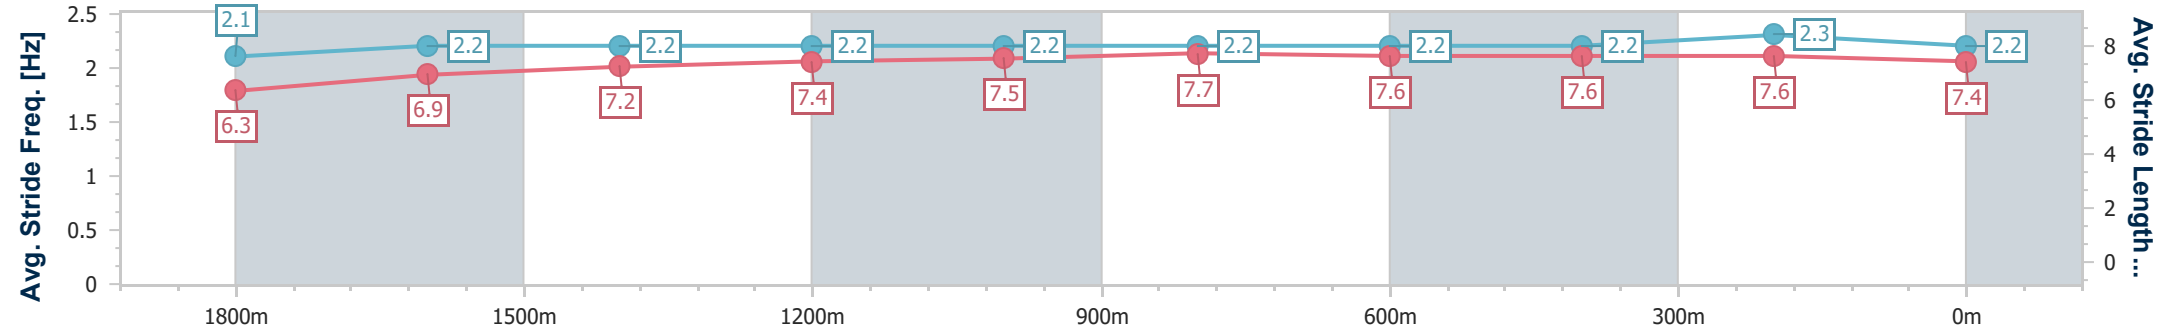

- [ ] Ranking at each section and finish
- .-.- No data available at this section
- NA No data available

Horse/Jockey Name	Artful Girl
Final Rank	11
Fastest Section Time (Section)	0:11.54 (400m)
Top Speed [km/h] (Section)	64.6 (400m)
Race State	Finished

Doomben QLD Professional  
 Race 1: STRADBROKE SEASON ON SALE NOW BENCHMARK  
 68 Handicap - 2020m

BRISBANE  
 RACING CLUB

24 February 2024 - 12:13

Track Rating: Good 4, Weather: Overcast, Rail Position: +2.5m

Section	Overall	1800m	1600m	1400m	1200m	1000m	800m	600m	400m	200m
Section Times	2:06.47 [11] (0:16.70)	1:49.77 [12] (0:13.07)	1:36.70 [12] (0:12.68)	1:24.02 [12] (0:12.56)	1:11.46 [12] (0:12.05)	0:59.41 [10] (0:11.90)	0:47.51 [7] (0:12.04)	0:35.47 [6] (0:11.92)	0:23.55 [9] (0:11.54)	0:12.01 [12] (0:12.01)
Average Speed [km/h]	47.6	54.3	56.5	57.8	59.8	60.7	60.4	61.1	62.9	60.0
Top Speed [km/h]	59.9	58.8	58.0	59.4	62.3	62.2	60.9	61.6	64.6	62.9
Avg. Dist. to Rail [m]	3.3	2.3	0.8	0.8	2.8	2.7	2.1	2.2	5.3	7.9
Avg. Stride Freq. [Hz]	2.1	2.2	2.2	2.2	2.2	2.2	2.2	2.2	2.3	2.2
Avg. Stride Length [m]	6.3	6.9	7.2	7.4	7.5	7.7	7.6	7.6	7.6	7.4