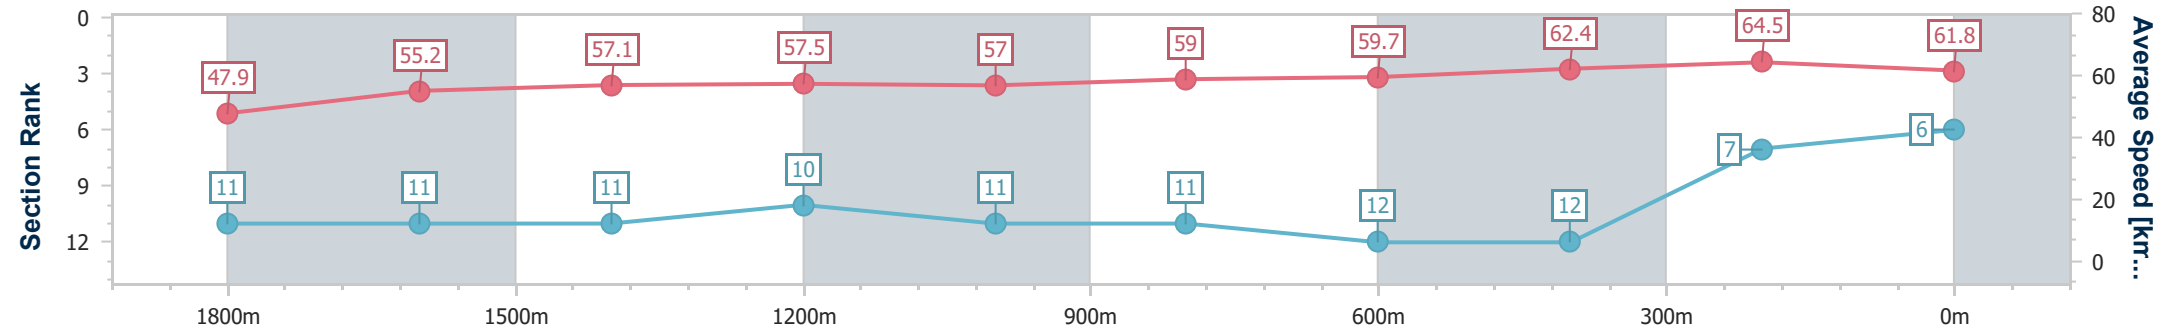

Horse/Jockey Name	Sigourney
Final Rank	6
Fastest Section Time (Section)	0:11.12 (400m)
Top Speed [km/h] (Section)	65.6 (400m)
Race State	Finished

Doomben QLD Professional
Race 1: STRADBROKE SEASON ON SALE NOW BENCHMARK
68 Handicap - 2020m
24 February 2024 - 12:13
Track Rating: Good 4, Weather: Overcast, Rail Position: +2.5m

BRISBANE
RACING CLUB

Section	Overall	1800m	1600m	1400m	1200m	1000m	800m	600m	400m	200m
Section Times	2:05.84 [6] (0:16.59)	1:49.25 [11] (0:12.91)	1:36.34 [11] (0:12.54)	1:23.80 [11] (0:12.52)	1:11.28 [10] (0:12.62)	0:58.66 [11] (0:12.24)	0:46.42 [11] (0:12.07)	0:34.35 [12] (0:11.56)	0:22.79 [12] (0:11.12)	0:11.67 [7] (0:11.67)
Average Speed [km/h]	47.9	55.2	57.1	57.5	57.0	59.0	59.7	62.4	64.5	61.8
Top Speed [km/h]	60.3	58.9	58.0	59.1	59.1	59.5	60.7	63.9	65.6	63.7
Avg. Dist. to Rail [m]	4.3	1.7	1.4	0.7	1.4	0.6	0.4	0.3	0.8	2.5
Avg. Stride Freq. [Hz]	2.2	2.3	2.3	2.3	2.2	2.2	2.3	2.3	2.4	2.3
Avg. Stride Length [m]	6.0	6.8	7.0	7.1	7.1	7.3	7.3	7.5	7.6	7.3

- [ ] Ranking at each section and finish
- -.-.- No data available at this section
- NA No data available