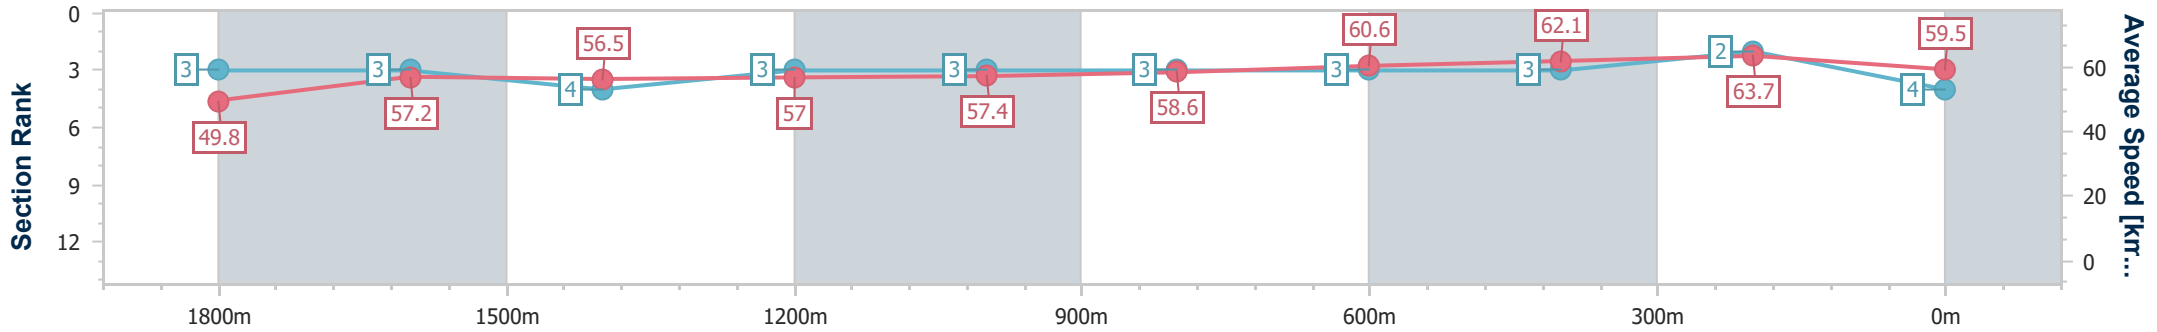

Horse/Jockey Name	Motell
Final Rank	4
Fastest Section Time (Section)	0:11.37 (400m)
Top Speed [km/h] (Section)	64.4 (400m)
Race State	Finished

Doomben QLD Professional
Race 1: STRADBROKE SEASON ON SALE NOW BENCHMARK
68 Handicap - 2020m
24 February 2024 - 12:13
Track Rating: Good 4, Weather: Overcast, Rail Position: +2.5m

BRISBANE
RACING CLUB

Section	Overall	1800m	1600m	1400m	1200m	1000m	800m	600m	400m	200m
Section Times	2:05.73 [4] (0:15.93)	1:49.80 [3] (0:12.50)	1:37.30 [3] (0:12.63)	1:24.67 [4] (0:12.67)	1:12.00 [3] (0:12.52)	0:59.48 [3] (0:12.32)	0:47.16 [3] (0:12.05)	0:35.11 [3] (0:11.64)	0:23.47 [3] (0:11.37)	0:12.10 [2] (0:12.10)
Average Speed [km/h]	49.8	57.2	56.5	57.0	57.4	58.6	60.6	62.1	63.7	59.5
Top Speed [km/h]	60.4	59.2	57.9	57.6	58.7	59.7	62.4	63.1	64.4	62.2
Avg. Dist. to Rail [m]	3.9	0.8	1.6	0.7	1.6	1.4	1.9	1.5	1.8	1.4
Avg. Stride Freq. [Hz]	2.2	2.2	2.2	2.2	2.2	2.2	2.2	2.3	2.4	2.3
Avg. Stride Length [m]	6.1	7.1	7.1	7.2	7.2	7.4	7.5	7.5	7.5	7.2

- [ ] Ranking at each section and finish
- -.-.- No data available at this section
- NA No data available