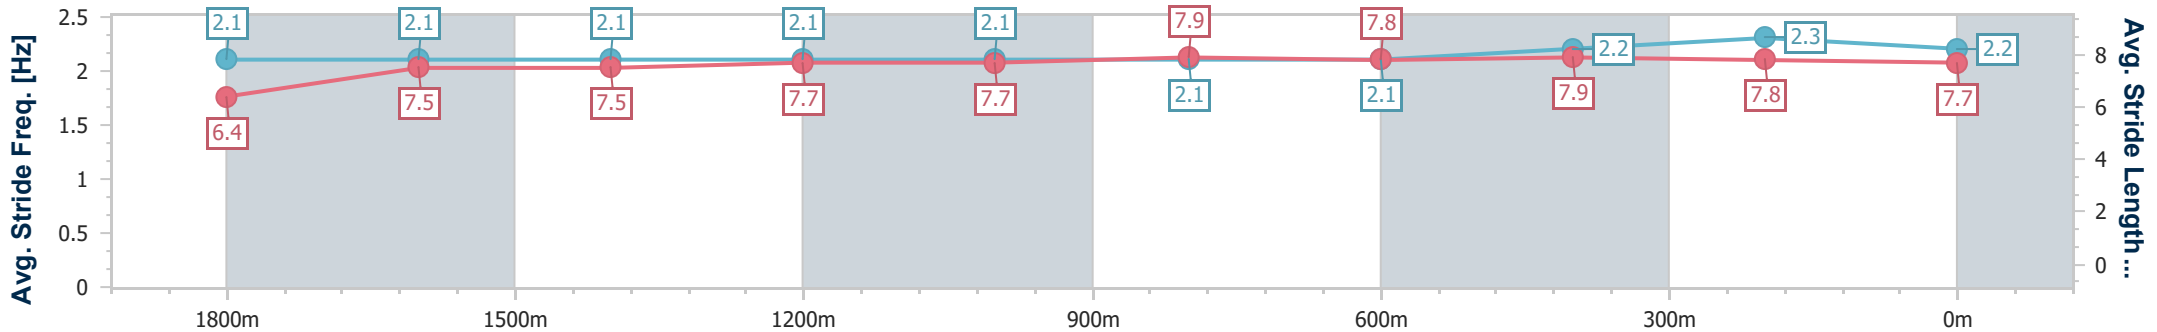

Horse/Jockey Name	Disputed River
Final Rank	1
Fastest Section Time (Section)	0:11.30 (400m)
Top Speed [km/h] (Section)	64.8 (400m)
Race State	Finished

Doomben QLD Professional
Race 1: STRADBROKE SEASON ON SALE NOW BENCHMARK
68 Handicap - 2020m
24 February 2024 - 12:13
Track Rating: Good 4, Weather: Overcast, Rail Position: +2.5m

BRISBANE
RACING CLUB

Section	Overall	1800m	1600m	1400m	1200m	1000m	800m	600m	400m	200m
Section Times	2:05.58 [1] (0:16.06)	1:49.52 [5] (0:12.64)	1:36.88 [5] (0:12.73)	1:24.15 [6] (0:12.66)	1:11.49 [6] (0:12.58)	0:58.91 [6] (0:12.26)	0:46.65 [5] (0:11.98)	0:34.67 [5] (0:11.58)	0:23.09 [5] (0:11.30)	0:11.79 [5] (0:11.79)
Average Speed [km/h]	49.3	56.4	56.3	56.9	57.2	59.1	60.3	62.6	63.8	61.1
Top Speed [km/h]	60.1	58.5	57.4	57.8	58.5	59.8	61.7	63.8	64.8	63.3
Avg. Dist. to Rail [m]	1.1	1.8	1.6	0.8	1.4	1.3	1.2	0.9	2.0	3.1
Avg. Stride Freq. [Hz]	2.1	2.1	2.1	2.1	2.1	2.1	2.1	2.2	2.3	2.2
Avg. Stride Length [m]	6.4	7.5	7.5	7.7	7.7	7.9	7.8	7.9	7.8	7.7

- [ ] Ranking at each section and finish
- -.-.- No data available at this section
- NA No data available