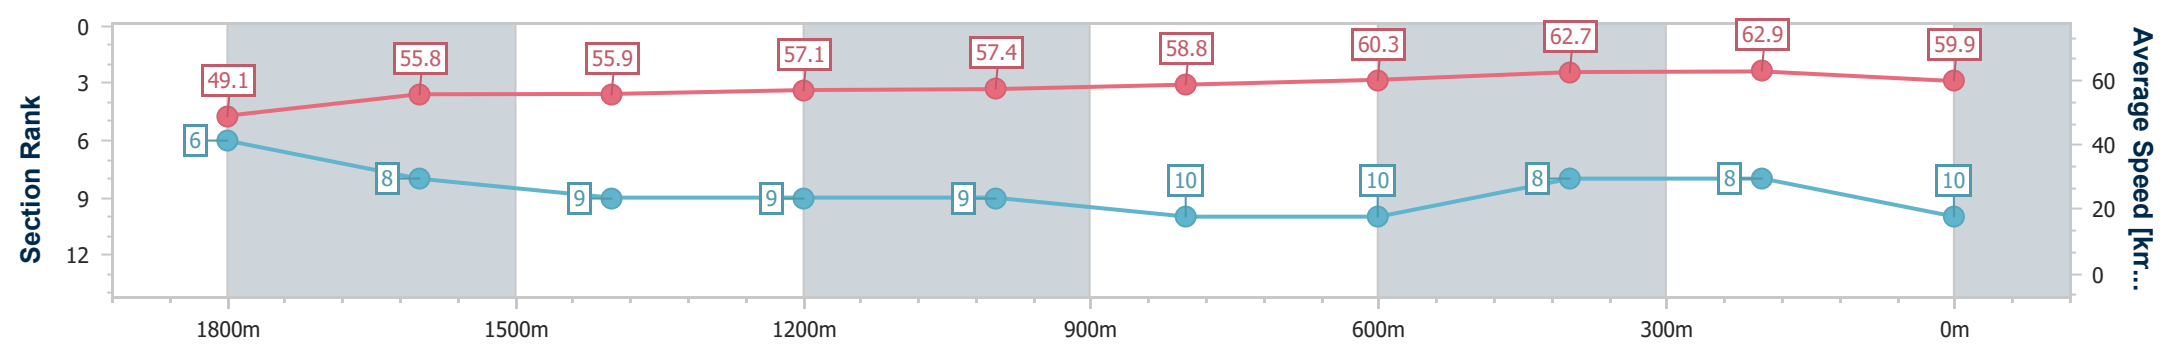

Horse/Jockey Name	Mishani Missile
Final Rank	10
Fastest Section Time (Section)	0:11.47 (400m)
Top Speed [km/h] (Section)	63.9 (400m)
Race State	Finished

Doomben QLD Professional
Race 1: STRADBROKE SEASON ON SALE NOW BENCHMARK
68 Handicap - 2020m
24 February 2024 - 12:13
Track Rating: Good 4, Weather: Overcast, Rail Position: +2.5m

BRISBANE RACING CLUB

Section	Overall	1800m	1600m	1400m	1200m	1000m	800m	600m	400m	200m
Section Times	2:06.29 [10] (0:16.12)	1:50.17 [6] (0:12.84)	1:37.33 [8] (0:12.80)	1:24.53 [9] (0:12.69)	1:11.84 [9] (0:12.55)	0:59.29 [9] (0:12.27)	0:47.02 [10] (0:11.99)	0:35.03 [10] (0:11.54)	0:23.49 [8] (0:11.47)	0:12.02 [8] (0:12.02)
Average Speed [km/h]	49.1	55.8	55.9	57.1	57.4	58.8	60.3	62.7	62.9	59.9
Top Speed [km/h]	59.5	57.3	57.7	57.7	59.0	60.2	61.0	63.4	63.9	62.3
Avg. Dist. to Rail [m]	1.6	1.0	0.7	0.5	1.5	1.3	1.1	0.7	2.9	4.5
Avg. Stride Freq. [Hz]	2.2	2.2	2.2	2.2	2.2	2.2	2.2	2.3	2.3	2.3
Avg. Stride Length [m]	6.2	6.9	7.1	7.2	7.2	7.3	7.3	7.4	7.6	7.4

- [ ] Ranking at each section and finish
- -.-.- No data available at this section
- NA No data available