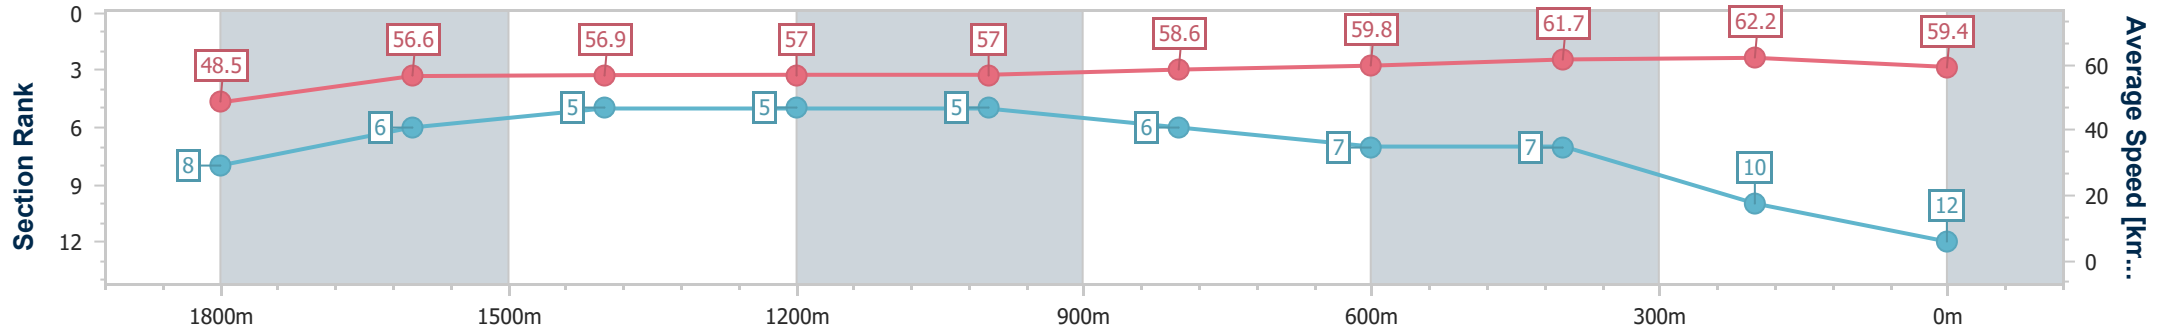

Horse/Jockey Name	Contribution
Final Rank	12
Fastest Section Time (Section)	0:11.60 (400m)
Top Speed [km/h] (Section)	63.5 (400m)
Race State	Finished

Doomben QLD Professional
Race 1: STRADBROKE SEASON ON SALE NOW BENCHMARK
68 Handicap - 2020m
24 February 2024 - 12:13
Track Rating: Good 4, Weather: Overcast, Rail Position: +2.5m

BRISBANE RACING CLUB

Section	Overall	1800m	1600m	1400m	1200m	1000m	800m	600m	400m	200m
Section Times	2:06.48 [12] (0:16.33)	1:50.15 [8] (0:12.55)	1:37.60 [6] (0:12.55)	1:25.05 [5] (0:12.59)	1:12.46 [5] (0:12.64)	0:59.82 [5] (0:12.30)	0:47.52 [6] (0:12.05)	0:35.47 [7] (0:11.76)	0:23.71 [7] (0:11.60)	0:12.11 [10] (0:12.11)
Average Speed [km/h]	48.5	56.6	56.9	57.0	57.0	58.6	59.8	61.7	62.2	59.4
Top Speed [km/h]	60.1	58.9	57.6	57.4	58.0	59.5	61.1	62.1	63.5	61.2
Avg. Dist. to Rail [m]	3.0	2.6	2.1	0.6	0.4	0.4	0.7	0.6	2.3	3.1
Avg. Stride Freq. [Hz]	2.2	2.2	2.1	2.1	2.1	2.1	2.2	2.2	2.2	2.2
Avg. Stride Length [m]	6.2	7.3	7.4	7.5	7.5	7.6	7.6	7.8	7.8	7.5

- [ ] Ranking at each section and finish
- -.-.- No data available at this section
- NA No data available