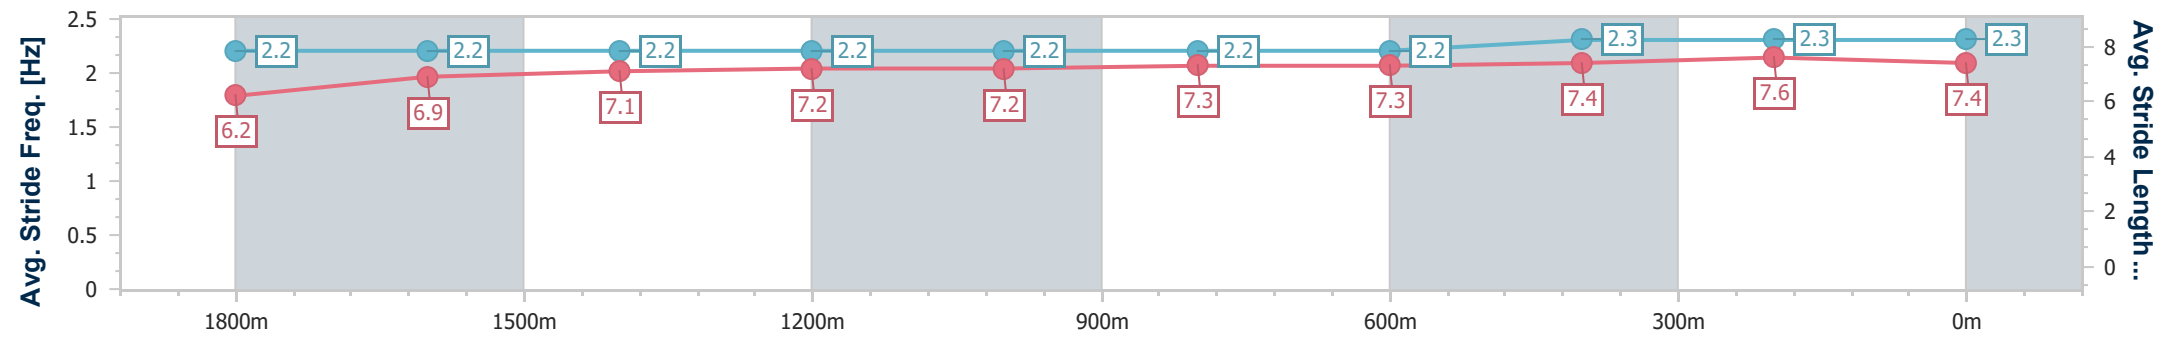

Horse/Jockey Name	Mishani Missile
Final Rank	10
Fastest Section Time (Section)	0:11.47 (400m)
Top Speed [km/h] (Section)	63.9 (400m)
Race State	Finished

Doomben QLD Professional
Race 1: STRADBROKE SEASON ON SALE NOW BENCHMARK
68 Handicap - 2020m
24 February 2024 - 12:13
Track Rating: Good 4, Weather: Overcast, Rail Position: +2.5m

BRISBANE RACING CLUB

Section	Overall	1800m	1600m	1400m	1200m	1000m	800m	600m	400m	200m
Section Times	2:06.29 [10] (0:16.12)	1:50.17 [6] (0:12.84)	1:37.33 [8] (0:12.80)	1:24.53 [9] (0:12.69)	1:11.84 [9] (0:12.55)	0:59.29 [9] (0:12.27)	0:47.02 [10] (0:11.99)	0:35.03 [10] (0:11.54)	0:23.49 [8] (0:11.47)	0:12.02 [8] (0:12.02)
Average Speed [km/h]	49.1	55.8	55.9	57.1	57.4	58.8	60.3	62.7	62.9	59.9
Top Speed [km/h]	59.5	57.3	57.7	57.7	59.0	60.2	61.0	63.4	63.9	62.3
Avg. Dist. to Rail [m]	1.6	1.0	0.7	0.5	1.5	1.3	1.1	0.7	2.9	4.5
Avg. Stride Freq. [Hz]	2.2	2.2	2.2	2.2	2.2	2.2	2.2	2.3	2.3	2.3
Avg. Stride Length [m]	6.2	6.9	7.1	7.2	7.2	7.3	7.3	7.4	7.6	7.4

- [ ] Ranking at each section and finish
- -.-.- No data available at this section
- NA No data available