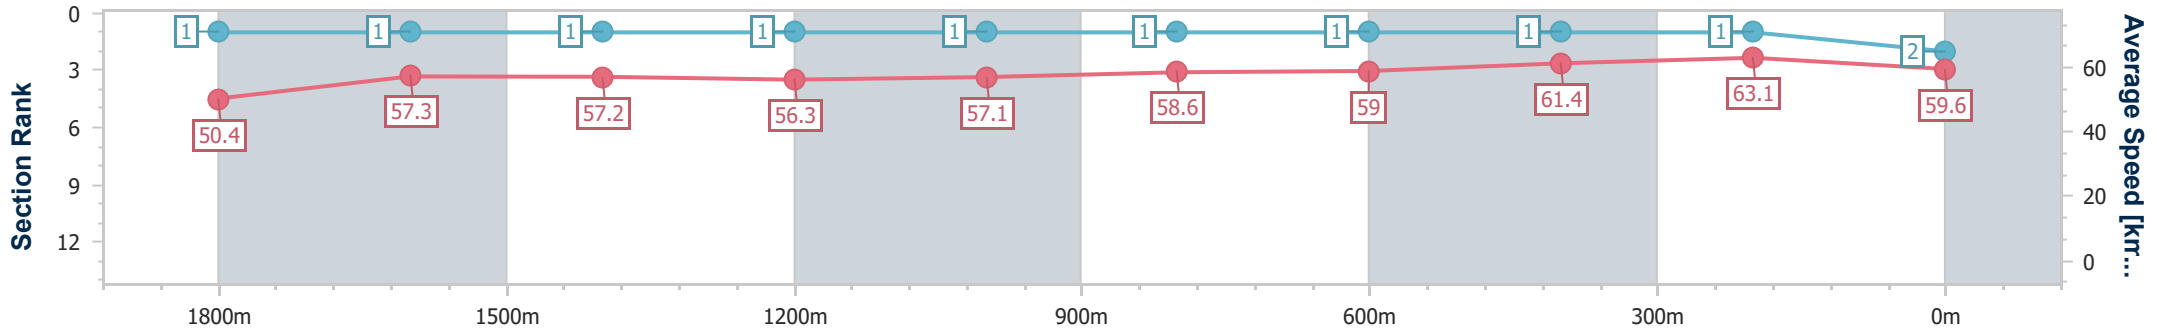

Horse/Jockey Name	Grecian Lass
Final Rank	2
Fastest Section Time (Section)	0:11.39 (400m)
Top Speed [km/h] (Section)	64.3 (400m)
Race State	Finished

Doomben QLD Professional
Race 1: STRADBROKE SEASON ON SALE NOW BENCHMARK
68 Handicap - 2020m
24 February 2024 - 12:13
Track Rating: Good 4, Weather: Overcast, Rail Position: +2.5m

BRISBANE
RACING CLUB

Section	Overall	1800m	1600m	1400m	1200m	1000m	800m	600m	400m	200m
Section Times	2:05.61 [2] (0:15.75)	1:49.86 [1] (0:12.37)	1:37.49 [1] (0:12.49)	1:25.00 [1] (0:12.72)	1:12.28 [1] (0:12.61)	0:59.67 [1] (0:12.32)	0:47.35 [1] (0:12.22)	0:35.13 [1] (0:11.66)	0:23.47 [1] (0:11.39)	0:12.08 [1] (0:12.08)
Average Speed [km/h]	50.4	57.3	57.2	56.3	57.1	58.6	59.0	61.4	63.1	59.6
Top Speed [km/h]	60.6	59.5	57.8	57.2	58.6	59.1	61.1	62.3	64.3	61.9
Avg. Dist. to Rail [m]	1.4	2.5	2.1	0.7	0.6	0.5	0.2	0.7	0.7	0.7
Avg. Stride Freq. [Hz]	2.2	2.2	2.2	2.1	2.1	2.1	2.2	2.2	2.3	2.2
Avg. Stride Length [m]	6.4	7.3	7.4	7.3	7.4	7.6	7.5	7.6	7.6	7.4

- [ ] Ranking at each section and finish
- -.-.- No data available at this section
- NA No data available