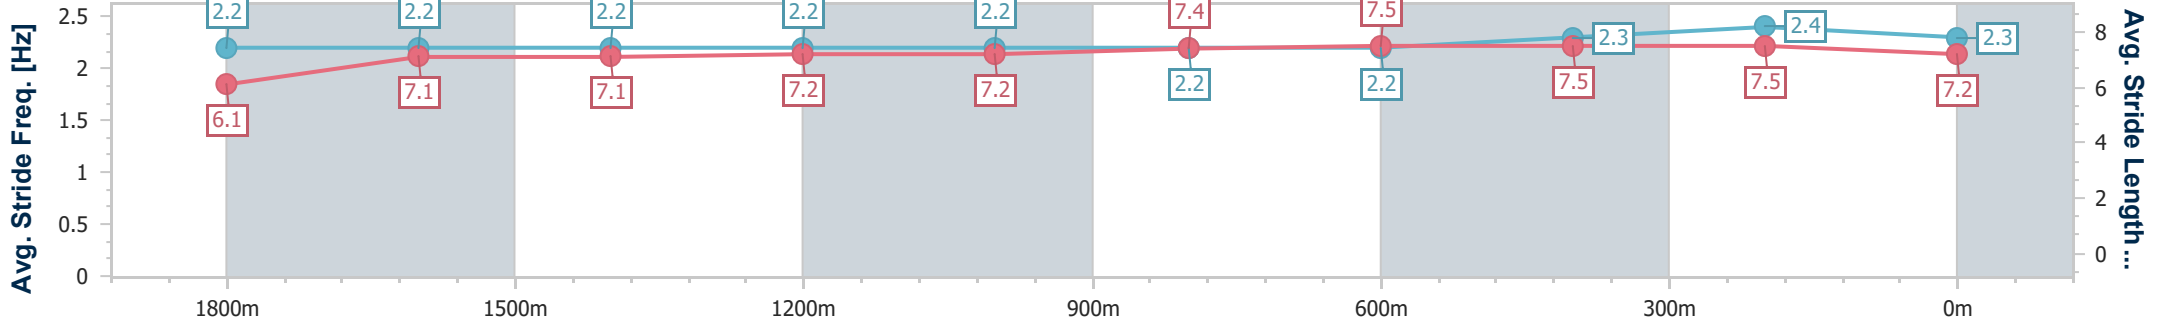

Horse/Jockey Name	Motell
Final Rank	4
Fastest Section Time (Section)	0:11.37 (400m)
Top Speed [km/h] (Section)	64.4 (400m)
Race State	Finished

Doomben QLD Professional
Race 1: STRADBROKE SEASON ON SALE NOW BENCHMARK
68 Handicap - 2020m
24 February 2024 - 12:13
Track Rating: Good 4, Weather: Overcast, Rail Position: +2.5m

BRISBANE
RACING CLUB

Section	Overall	1800m	1600m	1400m	1200m	1000m	800m	600m	400m	200m
Section Times	2:05.73 [4] (0:15.93)	1:49.80 [3] (0:12.50)	1:37.30 [3] (0:12.63)	1:24.67 [4] (0:12.67)	1:12.00 [3] (0:12.52)	0:59.48 [3] (0:12.32)	0:47.16 [3] (0:12.05)	0:35.11 [3] (0:11.64)	0:23.47 [3] (0:11.37)	0:12.10 [2] (0:12.10)
Average Speed [km/h]	49.8	57.2	56.5	57.0	57.4	58.6	60.6	62.1	63.7	59.5
Top Speed [km/h]	60.4	59.2	57.9	57.6	58.7	59.7	62.4	63.1	64.4	62.2
Avg. Dist. to Rail [m]	3.9	0.8	1.6	0.7	1.6	1.4	1.9	1.5	1.8	1.4
Avg. Stride Freq. [Hz]	2.2	2.2	2.2	2.2	2.2	2.2	2.2	2.3	2.4	2.3
Avg. Stride Length [m]	6.1	7.1	7.1	7.2	7.2	7.4	7.5	7.5	7.5	7.2

- [ ] Ranking at each section and finish
- -.-.- No data available at this section
- NA No data available