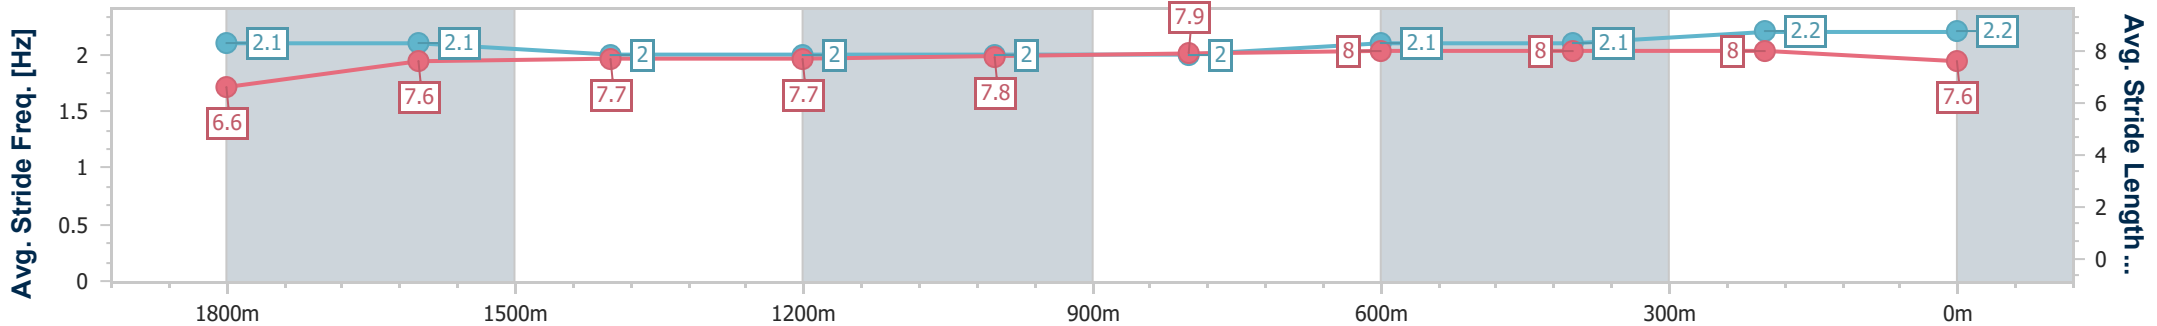

Doomben QLD Professional  
 Race 1: STRADBROKE SEASON ON SALE NOW BENCHMARK  
 68 Handicap - 2020m

BRISBANE  
 RACING CLUB

24 February 2024 - 12:13

Track Rating: Good 4, Weather: Overcast, Rail Position: +2.5m

Section	Overall	1800m	1600m	1400m	1200m	1000m	800m	600m	400m	200m
Section Times	2:05.71 [3] (0:16.02)	1:49.69 [4] (0:12.44)	1:37.25 [4] (0:12.54)	1:24.71 [3] (0:12.75)	1:11.96 [4] (0:12.57)	0:59.39 [4] (0:12.29)	0:47.10 [4] (0:12.09)	0:35.01 [4] (0:11.64)	0:23.37 [4] (0:11.38)	0:11.99 [3] (0:11.99)
Average Speed [km/h]	49.5	56.9	57.1	56.3	57.1	58.6	59.4	61.5	62.9	60.0
Top Speed [km/h]	60.0	58.9	57.4	57.3	58.4	59.4	61.2	62.5	64.4	61.8
Avg. Dist. to Rail [m]	2.1	2.9	2.0	0.5	0.2	0.1	0.8	1.3	1.5	2.2
Avg. Stride Freq. [Hz]	2.1	2.1	2.0	2.0	2.0	2.0	2.1	2.1	2.2	2.2
Avg. Stride Length [m]	6.6	7.6	7.7	7.7	7.8	7.9	8.0	8.0	8.0	7.6