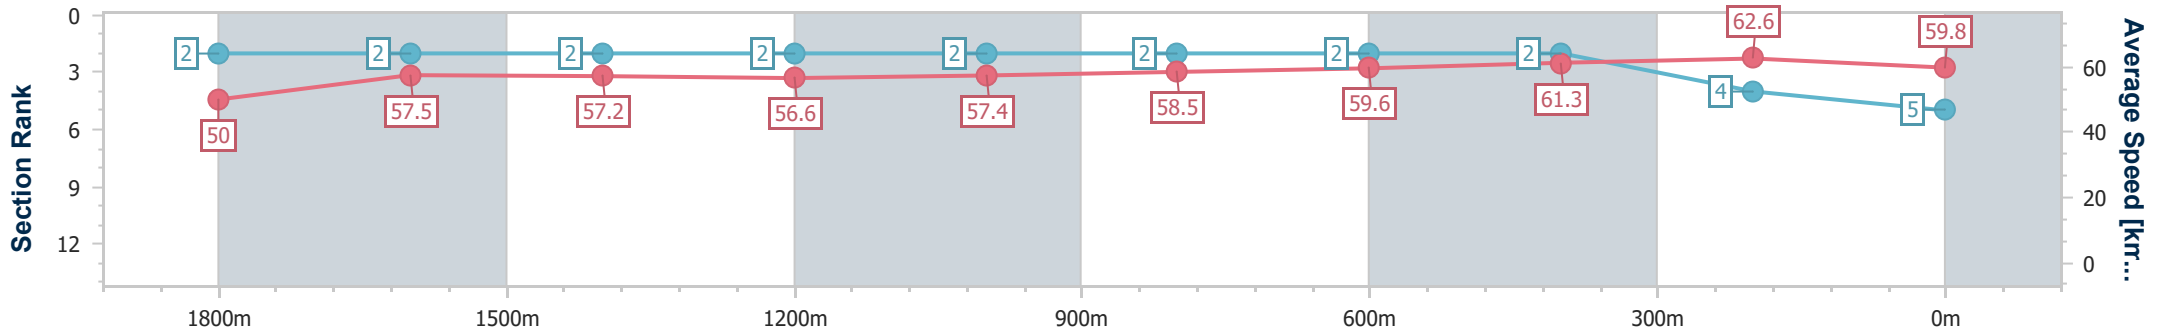

Horse/Jockey Name	Guts 'N' Glory
Final Rank	5
Fastest Section Time (Section)	0:11.52 (400m)
Top Speed [km/h] (Section)	63.4 (400m)
Race State	Finished

Doomben QLD Professional
Race 1: STRADBROKE SEASON ON SALE NOW BENCHMARK
68 Handicap - 2020m
24 February 2024 - 12:13
Track Rating: Good 4, Weather: Overcast, Rail Position: +2.5m

BRISBANE
RACING CLUB

Section	Overall	1800m	1600m	1400m	1200m	1000m	800m	600m	400m	200m
Section Times	2:05.83 [5] (0:15.87)	1:49.96 [2] (0:12.33)	1:37.63 [2] (0:12.49)	1:25.14 [2] (0:12.80)	1:12.34 [2] (0:12.55)	0:59.79 [2] (0:12.36)	0:47.43 [2] (0:12.15)	0:35.28 [2] (0:11.69)	0:23.59 [2] (0:11.52)	0:12.07 [4] (0:12.07)
Average Speed [km/h]	50.0	57.5	57.2	56.6	57.4	58.5	59.6	61.3	62.6	59.8
Top Speed [km/h]	60.1	59.3	57.9	57.1	58.1	59.3	61.2	62.1	63.4	61.4
Avg. Dist. to Rail [m]	3.0	2.5	1.8	1.0	2.4	2.0	1.1	0.5	0.9	0.4
Avg. Stride Freq. [Hz]	2.3	2.3	2.2	2.2	2.2	2.2	2.2	2.3	2.3	2.3
Avg. Stride Length [m]	6.1	7.0	7.1	7.1	7.2	7.4	7.4	7.4	7.5	7.3

- [ ] Ranking at each section and finish
- -.-.-.- No data available at this section
- NA No data available