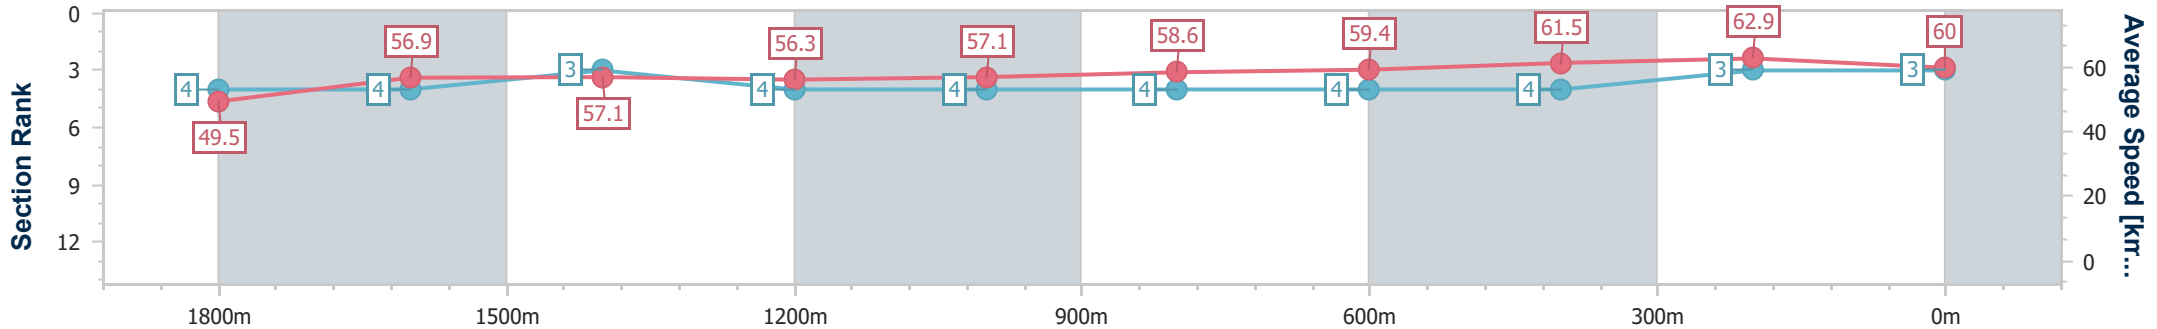

Section	Overall	1800m	1600m	1400m	1200m	1000m	800m	600m	400m	200m
Section Times	2:05.71 [3] (0:16.02)	1:49.69 [4] (0:12.44)	1:37.25 [4] (0:12.54)	1:24.71 [3] (0:12.75)	1:11.96 [4] (0:12.57)	0:59.39 [4] (0:12.29)	0:47.10 [4] (0:12.09)	0:35.01 [4] (0:11.64)	0:23.37 [4] (0:11.38)	0:11.99 [3] (0:11.99)
Average Speed [km/h]	49.5	56.9	57.1	56.3	57.1	58.6	59.4	61.5	62.9	60.0
Top Speed [km/h]	60.0	58.9	57.4	57.3	58.4	59.4	61.2	62.5	64.4	61.8
Avg. Dist. to Rail [m]	2.1	2.9	2.0	0.5	0.2	0.1	0.8	1.3	1.5	2.2
Avg. Stride Freq. [Hz]	2.1	2.1	2.0	2.0	2.0	2.0	2.1	2.1	2.2	2.2
Avg. Stride Length [m]	6.6	7.6	7.7	7.7	7.8	7.9	8.0	8.0	8.0	7.6