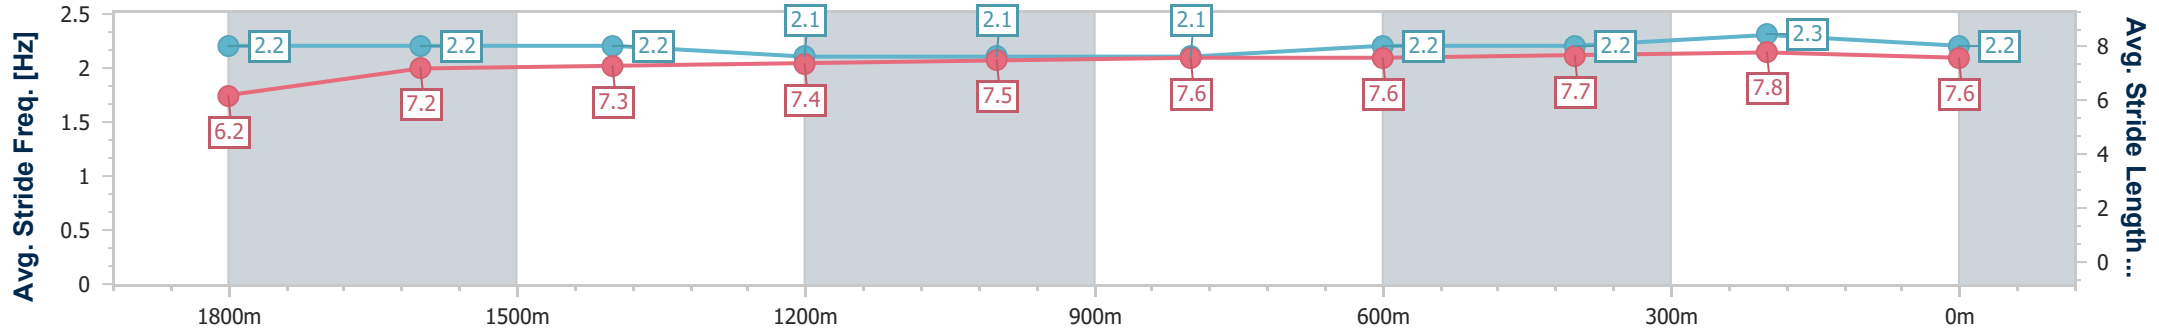

Horse/Jockey Name	Four O'clock Knock
Final Rank	8
Fastest Section Time (Section)	0:11.33 (400m)
Top Speed [km/h] (Section)	65.1 (400m)
Race State	Finished

Doomben QLD Professional
Race 1: STRADBROKE SEASON ON SALE NOW BENCHMARK
68 Handicap - 2020m
24 February 2024 - 12:13
Track Rating: Good 4, Weather: Overcast, Rail Position: +2.5m

BRISBANE
RACING CLUB

Section	Overall	1800m	1600m	1400m	1200m	1000m	800m	600m	400m	200m
Section Times	2:05.93 [8] (0:16.35)	1:49.58 [9] (0:12.74)	1:36.84 [9] (0:12.60)	1:24.24 [8] (0:12.59)	1:11.65 [8] (0:12.62)	0:59.03 [7] (0:12.24)	0:46.79 [8] (0:12.07)	0:34.72 [8] (0:11.50)	0:23.22 [6] (0:11.33)	0:11.89 [6] (0:11.89)
Average Speed [km/h]	48.6	56.0	56.8	56.9	57.2	58.8	59.4	62.2	63.1	60.6
Top Speed [km/h]	60.7	57.6	57.7	58.0	58.3	60.7	60.7	63.5	65.1	61.7
Avg. Dist. to Rail [m]	4.5	1.9	1.2	0.3	0.5	0.3	0.5	1.4	0.8	2.5
Avg. Stride Freq. [Hz]	2.2	2.2	2.2	2.1	2.1	2.1	2.2	2.2	2.3	2.2
Avg. Stride Length [m]	6.2	7.2	7.3	7.4	7.5	7.6	7.6	7.7	7.8	7.6

- [ ] Ranking at each section and finish
- -.-.- No data available at this section
- NA No data available