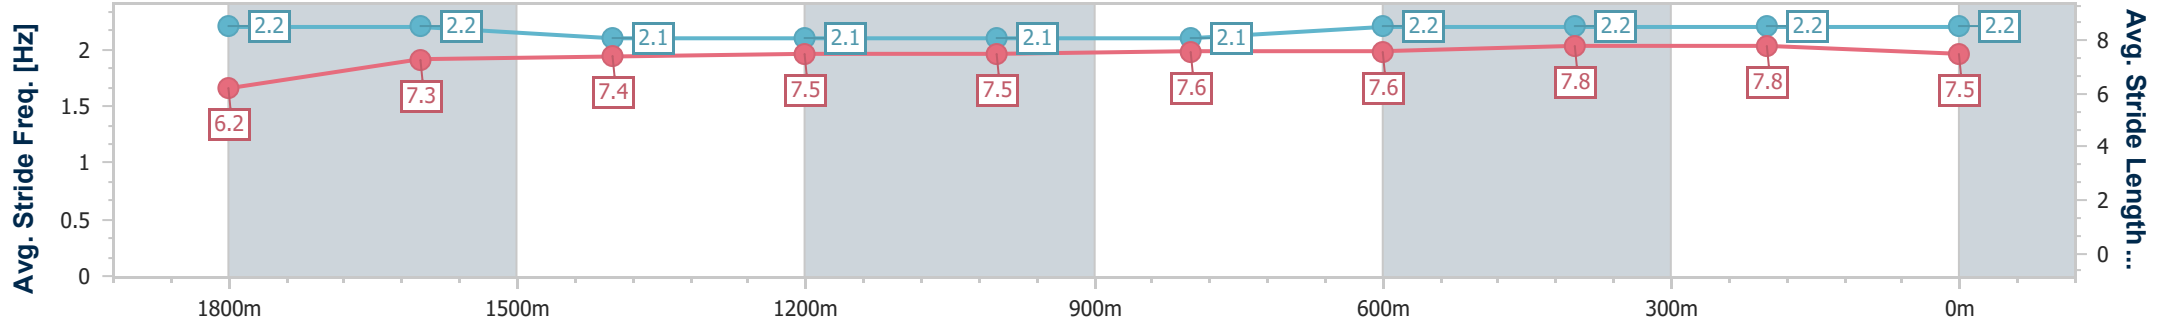

Horse/Jockey Name	Contribution
Final Rank	12
Fastest Section Time (Section)	0:11.60 (400m)
Top Speed [km/h] (Section)	63.5 (400m)
Race State	Finished

Doomben QLD Professional
Race 1: STRADBROKE SEASON ON SALE NOW BENCHMARK
68 Handicap - 2020m
24 February 2024 - 12:13
Track Rating: Good 4, Weather: Overcast, Rail Position: +2.5m

BRISBANE RACING CLUB

Section	Overall	1800m	1600m	1400m	1200m	1000m	800m	600m	400m	200m
Section Times	2:06.48 [12] (0:16.33)	1:50.15 [8] (0:12.55)	1:37.60 [6] (0:12.55)	1:25.05 [5] (0:12.59)	1:12.46 [5] (0:12.64)	0:59.82 [5] (0:12.30)	0:47.52 [6] (0:12.05)	0:35.47 [7] (0:11.76)	0:23.71 [7] (0:11.60)	0:12.11 [10] (0:12.11)
Average Speed [km/h]	48.5	56.6	56.9	57.0	57.0	58.6	59.8	61.7	62.2	59.4
Top Speed [km/h]	60.1	58.9	57.6	57.4	58.0	59.5	61.1	62.1	63.5	61.2
Avg. Dist. to Rail [m]	3.0	2.6	2.1	0.6	0.4	0.4	0.7	0.6	2.3	3.1
Avg. Stride Freq. [Hz]	2.2	2.2	2.1	2.1	2.1	2.1	2.2	2.2	2.2	2.2
Avg. Stride Length [m]	6.2	7.3	7.4	7.5	7.5	7.6	7.6	7.8	7.8	7.5

- [ ] Ranking at each section and finish
- -.-.- No data available at this section
- NA No data available