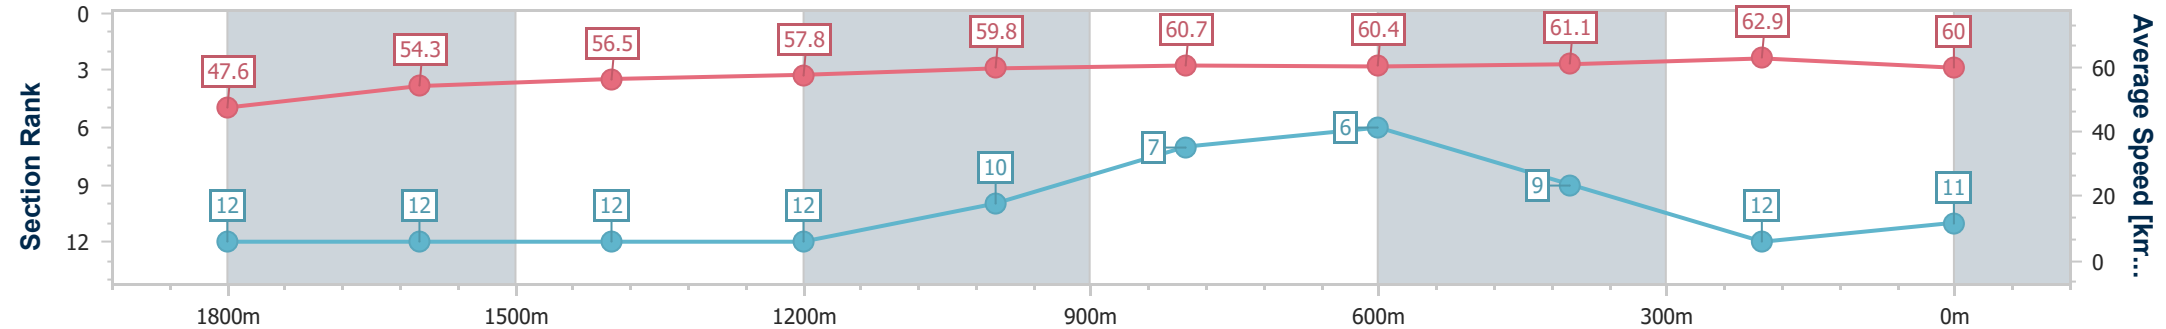

- [ ] Ranking at each section and finish
- .-.- No data available at this section
- NA No data available

Horse/Jockey Name	Artful Girl
Final Rank	11
Fastest Section Time (Section)	0:11.54 (400m)
Top Speed [km/h] (Section)	64.6 (400m)
Race State	Finished

Doomben QLD Professional  
 Race 1: STRADBROKE SEASON ON SALE NOW BENCHMARK  
 68 Handicap - 2020m

BRISBANE  
 RACING CLUB

24 February 2024 - 12:13

Track Rating: Good 4, Weather: Overcast, Rail Position: +2.5m

Section	Overall	1800m	1600m	1400m	1200m	1000m	800m	600m	400m	200m
Section Times	2:06.47 [11] (0:16.70)	1:49.77 [12] (0:13.07)	1:36.70 [12] (0:12.68)	1:24.02 [12] (0:12.56)	1:11.46 [12] (0:12.05)	0:59.41 [10] (0:11.90)	0:47.51 [7] (0:12.04)	0:35.47 [6] (0:11.92)	0:23.55 [9] (0:11.54)	0:12.01 [12] (0:12.01)
Average Speed [km/h]	47.6	54.3	56.5	57.8	59.8	60.7	60.4	61.1	62.9	60.0
Top Speed [km/h]	59.9	58.8	58.0	59.4	62.3	62.2	60.9	61.6	64.6	62.9
Avg. Dist. to Rail [m]	3.3	2.3	0.8	0.8	2.8	2.7	2.1	2.2	5.3	7.9
Avg. Stride Freq. [Hz]	2.1	2.2	2.2	2.2	2.2	2.2	2.2	2.2	2.3	2.2
Avg. Stride Length [m]	6.3	6.9	7.2	7.4	7.5	7.7	7.6	7.6	7.6	7.4