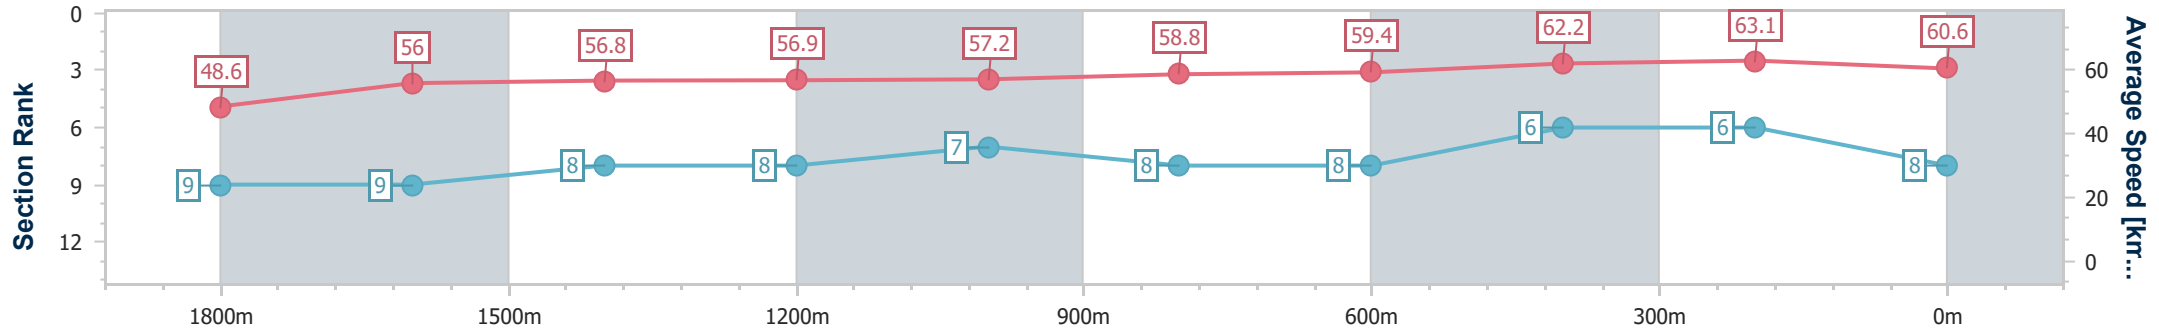

Horse/Jockey Name	Four O'clock Knock
Final Rank	8
Fastest Section Time (Section)	0:11.33 (400m)
Top Speed [km/h] (Section)	65.1 (400m)
Race State	Finished

Doomben QLD Professional
Race 1: STRADBROKE SEASON ON SALE NOW BENCHMARK
68 Handicap - 2020m
24 February 2024 - 12:13
Track Rating: Good 4, Weather: Overcast, Rail Position: +2.5m

BRISBANE
RACING CLUB

Section	Overall	1800m	1600m	1400m	1200m	1000m	800m	600m	400m	200m
Section Times	2:05.93 [8] (0:16.35)	1:49.58 [9] (0:12.74)	1:36.84 [9] (0:12.60)	1:24.24 [8] (0:12.59)	1:11.65 [8] (0:12.62)	0:59.03 [7] (0:12.24)	0:46.79 [8] (0:12.07)	0:34.72 [8] (0:11.50)	0:23.22 [6] (0:11.33)	0:11.89 [6] (0:11.89)
Average Speed [km/h]	48.6	56.0	56.8	56.9	57.2	58.8	59.4	62.2	63.1	60.6
Top Speed [km/h]	60.7	57.6	57.7	58.0	58.3	60.7	60.7	63.5	65.1	61.7
Avg. Dist. to Rail [m]	4.5	1.9	1.2	0.3	0.5	0.3	0.5	1.4	0.8	2.5
Avg. Stride Freq. [Hz]	2.2	2.2	2.2	2.1	2.1	2.1	2.2	2.2	2.3	2.2
Avg. Stride Length [m]	6.2	7.2	7.3	7.4	7.5	7.6	7.6	7.7	7.8	7.6

- [ ] Ranking at each section and finish
- -.-.- No data available at this section
- NA No data available