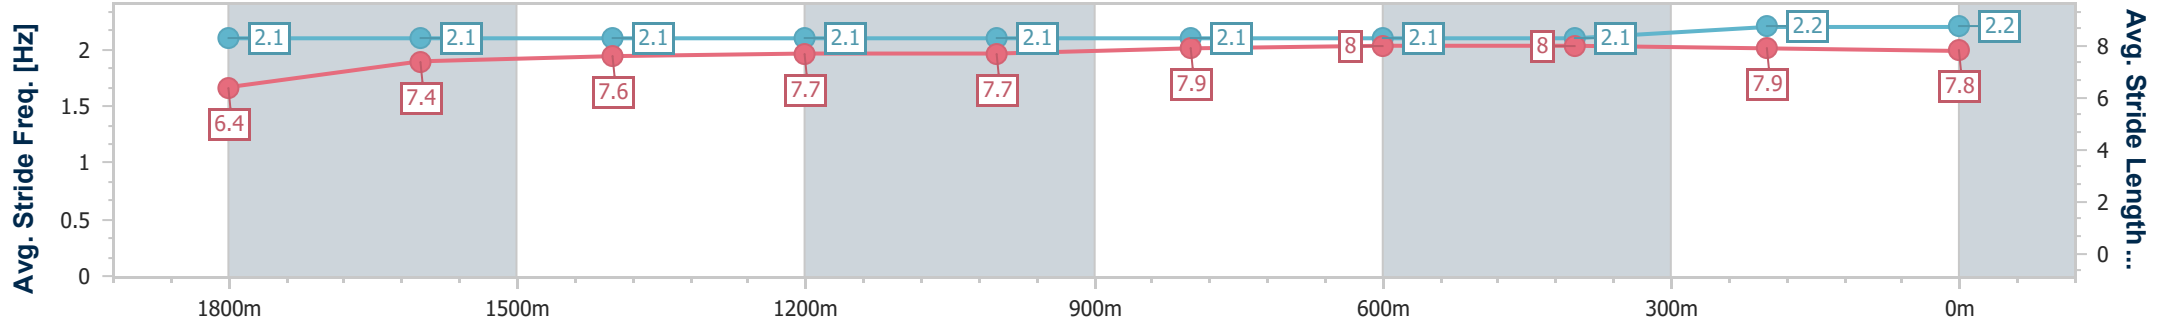

Horse/Jockey Name	Beckford
Final Rank	7
Fastest Section Time (Section)	0:11.37 (400m)
Top Speed [km/h] (Section)	65.7 (200m)
Race State	Finished

Doomben QLD Professional
Race 1: STRADBROKE SEASON ON SALE NOW BENCHMARK
68 Handicap - 2020m
24 February 2024 - 12:13
Track Rating: Good 4, Weather: Overcast, Rail Position: +2.5m

BRISBANE
RACING CLUB

Section	Overall	1800m	1600m	1400m	1200m	1000m	800m	600m	400m	200m
Section Times	2:05.86 [7] (0:16.22)	1:49.64 [7] (0:12.71)	1:36.93 [7] (0:12.71)	1:24.22 [7] (0:12.56)	1:11.66 [7] (0:12.72)	0:58.94 [8] (0:12.30)	0:46.64 [9] (0:12.01)	0:34.63 [9] (0:11.81)	0:22.82 [11] (0:11.37)	0:11.45 [11] (0:11.45)
Average Speed [km/h]	48.9	56.4	56.6	57.7	56.6	58.9	60.6	61.4	63.6	62.8
Top Speed [km/h]	59.2	59.0	57.5	58.9	57.6	59.4	61.5	62.3	64.7	65.7
Avg. Dist. to Rail [m]	5.6	0.6	0.5	1.3	2.4	2.3	2.0	1.3	2.8	5.9
Avg. Stride Freq. [Hz]	2.1	2.1	2.1	2.1	2.1	2.1	2.1	2.1	2.2	2.2
Avg. Stride Length [m]	6.4	7.4	7.6	7.7	7.7	7.9	8.0	8.0	7.9	7.8

- [ ] Ranking at each section and finish
- -.-.- No data available at this section
- NA No data available