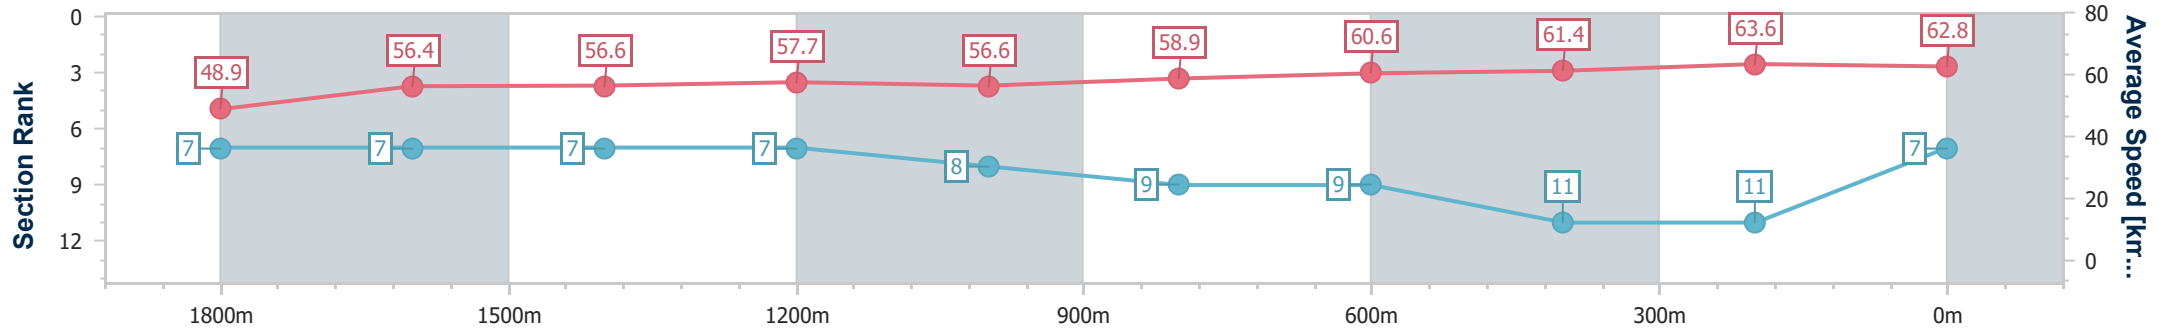

Horse/Jockey Name	Beckford
Final Rank	7
Fastest Section Time (Section)	0:11.37 (400m)
Top Speed [km/h] (Section)	65.7 (200m)
Race State	Finished

Doomben QLD Professional
Race 1: STRADBROKE SEASON ON SALE NOW BENCHMARK
68 Handicap - 2020m
24 February 2024 - 12:13
Track Rating: Good 4, Weather: Overcast, Rail Position: +2.5m

BRISBANE
RACING CLUB

Section	Overall	1800m	1600m	1400m	1200m	1000m	800m	600m	400m	200m
Section Times	2:05.86 [7] (0:16.22)	1:49.64 [7] (0:12.71)	1:36.93 [7] (0:12.71)	1:24.22 [7] (0:12.56)	1:11.66 [7] (0:12.72)	0:58.94 [8] (0:12.30)	0:46.64 [9] (0:12.01)	0:34.63 [9] (0:11.81)	0:22.82 [11] (0:11.37)	0:11.45 [11] (0:11.45)
Average Speed [km/h]	48.9	56.4	56.6	57.7	56.6	58.9	60.6	61.4	63.6	62.8
Top Speed [km/h]	59.2	59.0	57.5	58.9	57.6	59.4	61.5	62.3	64.7	65.7
Avg. Dist. to Rail [m]	5.6	0.6	0.5	1.3	2.4	2.3	2.0	1.3	2.8	5.9
Avg. Stride Freq. [Hz]	2.1	2.1	2.1	2.1	2.1	2.1	2.1	2.1	2.2	2.2
Avg. Stride Length [m]	6.4	7.4	7.6	7.7	7.7	7.9	8.0	8.0	7.9	7.8

- [ ] Ranking at each section and finish
- -.-.- No data available at this section
- NA No data available