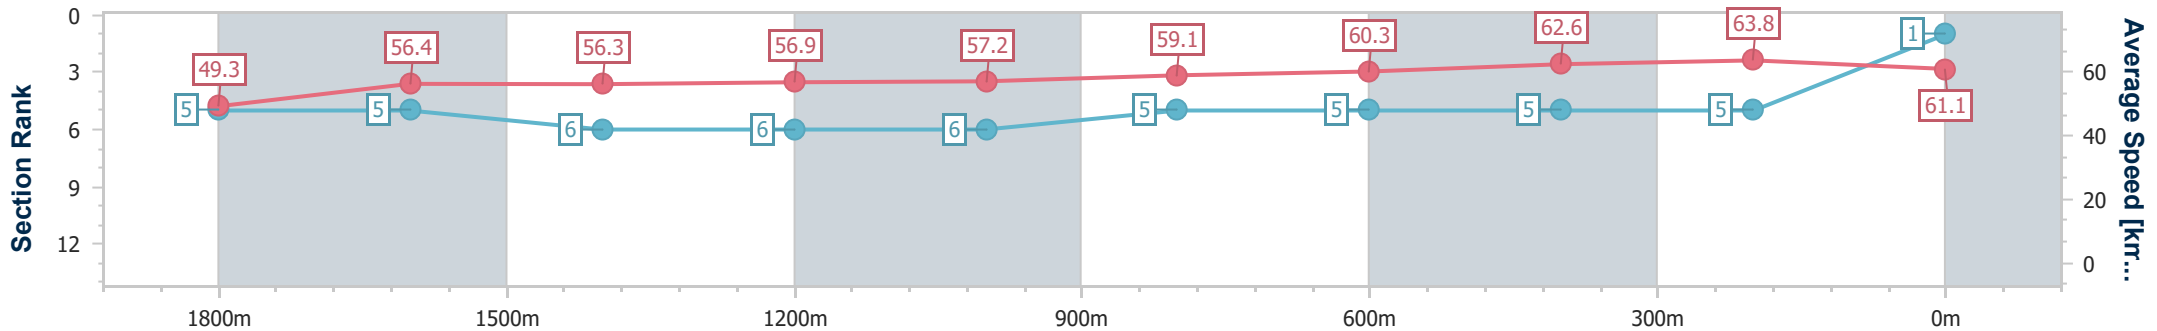

Horse/Jockey Name	Disputed River
Final Rank	1
Fastest Section Time (Section)	0:11.30 (400m)
Top Speed [km/h] (Section)	64.8 (400m)
Race State	Finished

Doomben QLD Professional
Race 1: STRADBROKE SEASON ON SALE NOW BENCHMARK
68 Handicap - 2020m
24 February 2024 - 12:13
Track Rating: Good 4, Weather: Overcast, Rail Position: +2.5m

BRISBANE
RACING CLUB

Section	Overall	1800m	1600m	1400m	1200m	1000m	800m	600m	400m	200m
Section Times	2:05.58 [1] (0:16.06)	1:49.52 [5] (0:12.64)	1:36.88 [5] (0:12.73)	1:24.15 [6] (0:12.66)	1:11.49 [6] (0:12.58)	0:58.91 [6] (0:12.26)	0:46.65 [5] (0:11.98)	0:34.67 [5] (0:11.58)	0:23.09 [5] (0:11.30)	0:11.79 [5] (0:11.79)
Average Speed [km/h]	49.3	56.4	56.3	56.9	57.2	59.1	60.3	62.6	63.8	61.1
Top Speed [km/h]	60.1	58.5	57.4	57.8	58.5	59.8	61.7	63.8	64.8	63.3
Avg. Dist. to Rail [m]	1.1	1.8	1.6	0.8	1.4	1.3	1.2	0.9	2.0	3.1
Avg. Stride Freq. [Hz]	2.1	2.1	2.1	2.1	2.1	2.1	2.1	2.2	2.3	2.2
Avg. Stride Length [m]	6.4	7.5	7.5	7.7	7.7	7.9	7.8	7.9	7.8	7.7

- [ ] Ranking at each section and finish
- -.-.- No data available at this section
- NA No data available