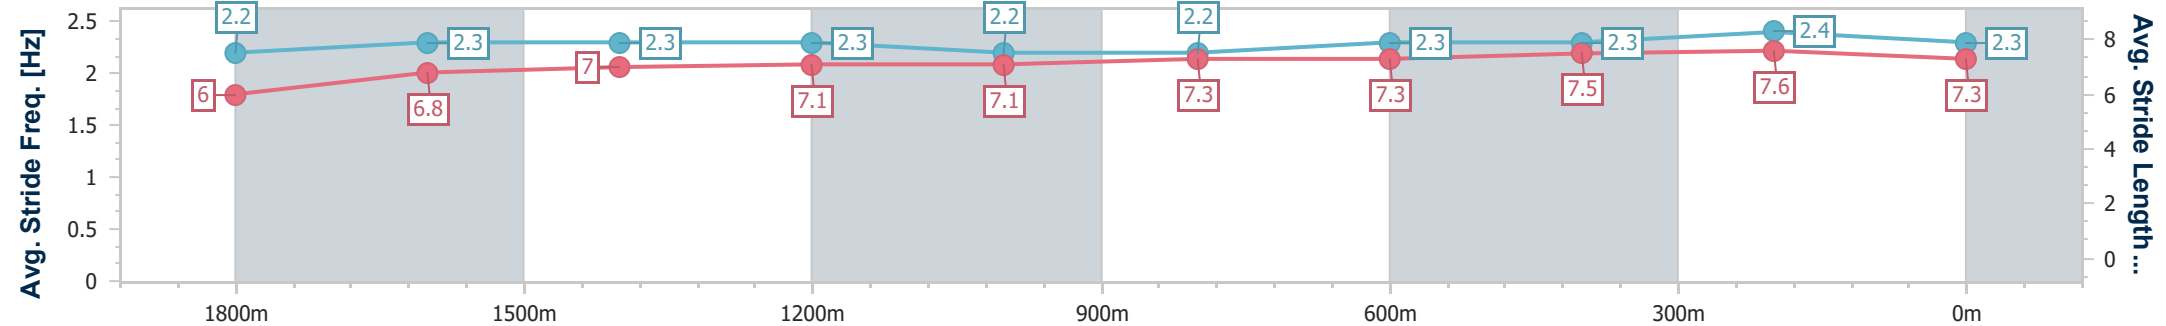

Horse/Jockey Name	Sigourney
Final Rank	6
Fastest Section Time (Section)	0:11.12 (400m)
Top Speed [km/h] (Section)	65.6 (400m)
Race State	Finished

Doomben QLD Professional
Race 1: STRADBROKE SEASON ON SALE NOW BENCHMARK
68 Handicap - 2020m
24 February 2024 - 12:13
Track Rating: Good 4, Weather: Overcast, Rail Position: +2.5m

BRISBANE
RACING CLUB

Section	Overall	1800m	1600m	1400m	1200m	1000m	800m	600m	400m	200m
Section Times	2:05.84 [6] (0:16.59)	1:49.25 [11] (0:12.91)	1:36.34 [11] (0:12.54)	1:23.80 [11] (0:12.52)	1:11.28 [10] (0:12.62)	0:58.66 [11] (0:12.24)	0:46.42 [11] (0:12.07)	0:34.35 [12] (0:11.56)	0:22.79 [12] (0:11.12)	0:11.67 [7] (0:11.67)
Average Speed [km/h]	47.9	55.2	57.1	57.5	57.0	59.0	59.7	62.4	64.5	61.8
Top Speed [km/h]	60.3	58.9	58.0	59.1	59.1	59.5	60.7	63.9	65.6	63.7
Avg. Dist. to Rail [m]	4.3	1.7	1.4	0.7	1.4	0.6	0.4	0.3	0.8	2.5
Avg. Stride Freq. [Hz]	2.2	2.3	2.3	2.3	2.2	2.2	2.3	2.3	2.4	2.3
Avg. Stride Length [m]	6.0	6.8	7.0	7.1	7.1	7.3	7.3	7.5	7.6	7.3

- [ ] Ranking at each section and finish
- -.-.- No data available at this section
- NA No data available