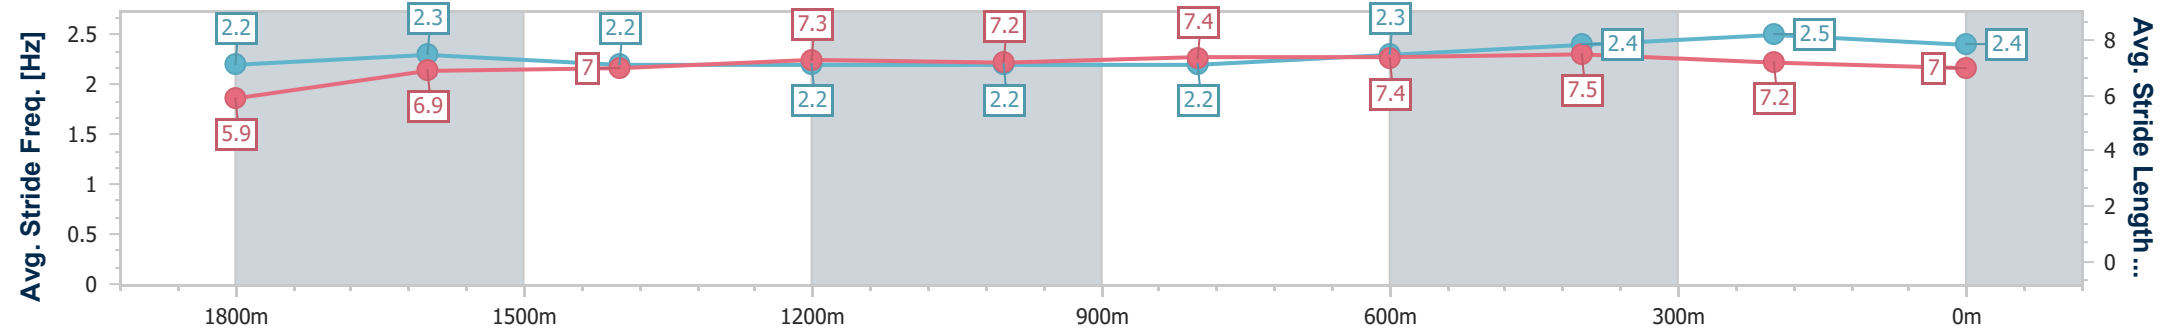

**Doomben QLD Professional**  
**Race 1: STRADBROKE SEASON ON SALE NOW BENCHMARK**  
**68 Handicap - 2020m**

**BRISBANE**  
 RACING CLUB

24 February 2024 - 12:13

Track Rating: Good 4, Weather: Overcast, Rail Position: +2.5m

Section	Overall	1800m	1600m	1400m	1200m	1000m	800m	600m	400m	200m
Section Times	2:06.20 [9] (0:16.46)	1:49.74 [10] (0:12.77)	1:36.97 [10] (0:12.78)	1:24.19 [10] (0:12.64)	1:11.55 [11] (0:12.58)	0:58.97 [12] (0:12.26)	0:46.71 [12] (0:11.97)	0:34.74 [11] (0:11.48)	0:23.26 [10] (0:11.37)	0:11.89 [9] (0:11.89)
Average Speed [km/h]	48.1	55.9	56.1	57.2	57.2	59.0	60.6	63.7	63.7	60.6
Top Speed [km/h]	59.0	57.2	58.0	58.2	59.8	59.9	62.1	65.2	64.7	62.4
Avg. Dist. to Rail [m]	2.2	1.1	1.0	0.6	1.6	1.6	1.5	2.3	5.6	7.9
Avg. Stride Freq. [Hz]	2.2	2.3	2.2	2.2	2.2	2.2	2.3	2.4	2.5	2.4
Avg. Stride Length [m]	5.9	6.9	7.0	7.3	7.2	7.4	7.4	7.5	7.2	7.0