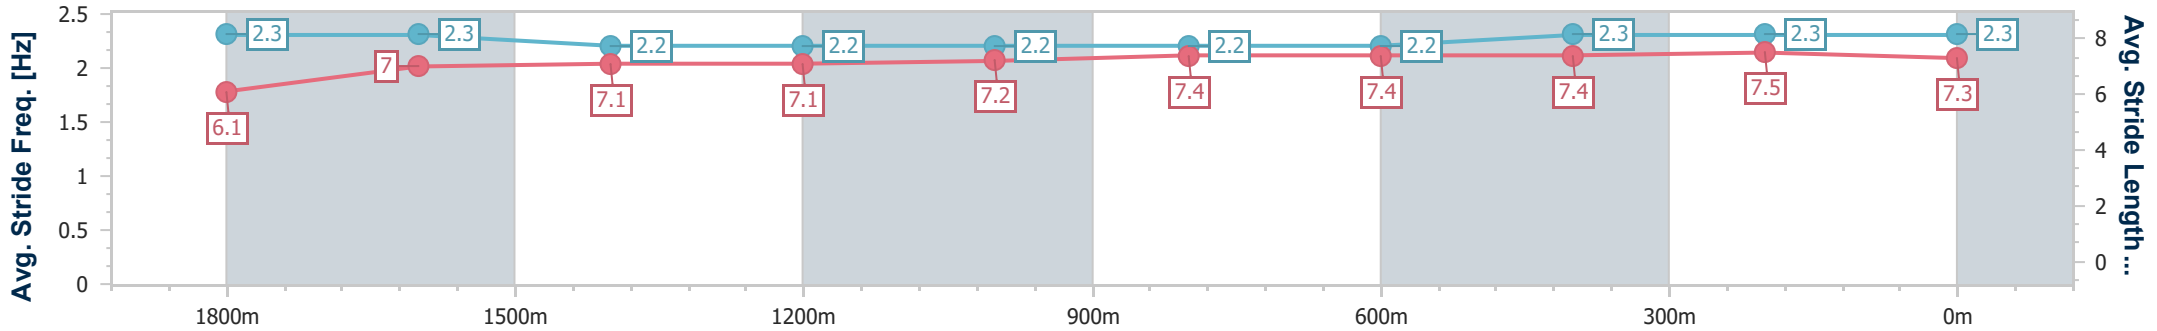

Horse/Jockey Name	Guts 'N' Glory
Final Rank	5
Fastest Section Time (Section)	0:11.52 (400m)
Top Speed [km/h] (Section)	63.4 (400m)
Race State	Finished

Doomben QLD Professional
Race 1: STRADBROKE SEASON ON SALE NOW BENCHMARK
68 Handicap - 2020m
24 February 2024 - 12:13
Track Rating: Good 4, Weather: Overcast, Rail Position: +2.5m

BRISBANE
RACING CLUB

Section	Overall	1800m	1600m	1400m	1200m	1000m	800m	600m	400m	200m
Section Times	2:05.83 [5] (0:15.87)	1:49.96 [2] (0:12.33)	1:37.63 [2] (0:12.49)	1:25.14 [2] (0:12.80)	1:12.34 [2] (0:12.55)	0:59.79 [2] (0:12.36)	0:47.43 [2] (0:12.15)	0:35.28 [2] (0:11.69)	0:23.59 [2] (0:11.52)	0:12.07 [4] (0:12.07)
Average Speed [km/h]	50.0	57.5	57.2	56.6	57.4	58.5	59.6	61.3	62.6	59.8
Top Speed [km/h]	60.1	59.3	57.9	57.1	58.1	59.3	61.2	62.1	63.4	61.4
Avg. Dist. to Rail [m]	3.0	2.5	1.8	1.0	2.4	2.0	1.1	0.5	0.9	0.4
Avg. Stride Freq. [Hz]	2.3	2.3	2.2	2.2	2.2	2.2	2.2	2.3	2.3	2.3
Avg. Stride Length [m]	6.1	7.0	7.1	7.1	7.2	7.4	7.4	7.4	7.5	7.3

- [ ] Ranking at each section and finish
- -.-.-.- No data available at this section
- NA No data available