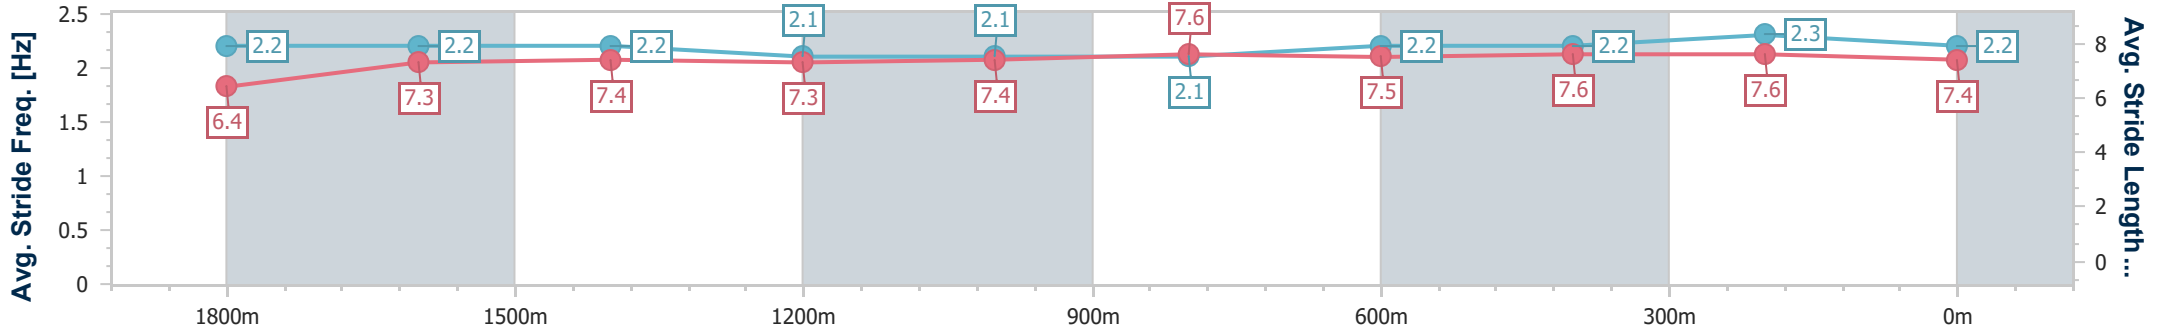

Horse/Jockey Name	Grecian Lass
Final Rank	2
Fastest Section Time (Section)	0:11.39 (400m)
Top Speed [km/h] (Section)	64.3 (400m)
Race State	Finished

Doomben QLD Professional
Race 1: STRADBROKE SEASON ON SALE NOW BENCHMARK
68 Handicap - 2020m
24 February 2024 - 12:13
Track Rating: Good 4, Weather: Overcast, Rail Position: +2.5m

BRISBANE
RACING CLUB

Section	Overall	1800m	1600m	1400m	1200m	1000m	800m	600m	400m	200m
Section Times	2:05.61 [2] (0:15.75)	1:49.86 [1] (0:12.37)	1:37.49 [1] (0:12.49)	1:25.00 [1] (0:12.72)	1:12.28 [1] (0:12.61)	0:59.67 [1] (0:12.32)	0:47.35 [1] (0:12.22)	0:35.13 [1] (0:11.66)	0:23.47 [1] (0:11.39)	0:12.08 [1] (0:12.08)
Average Speed [km/h]	50.4	57.3	57.2	56.3	57.1	58.6	59.0	61.4	63.1	59.6
Top Speed [km/h]	60.6	59.5	57.8	57.2	58.6	59.1	61.1	62.3	64.3	61.9
Avg. Dist. to Rail [m]	1.4	2.5	2.1	0.7	0.6	0.5	0.2	0.7	0.7	0.7
Avg. Stride Freq. [Hz]	2.2	2.2	2.2	2.1	2.1	2.1	2.2	2.2	2.3	2.2
Avg. Stride Length [m]	6.4	7.3	7.4	7.3	7.4	7.6	7.5	7.6	7.6	7.4

- [ ] Ranking at each section and finish
- -.-.- No data available at this section
- NA No data available