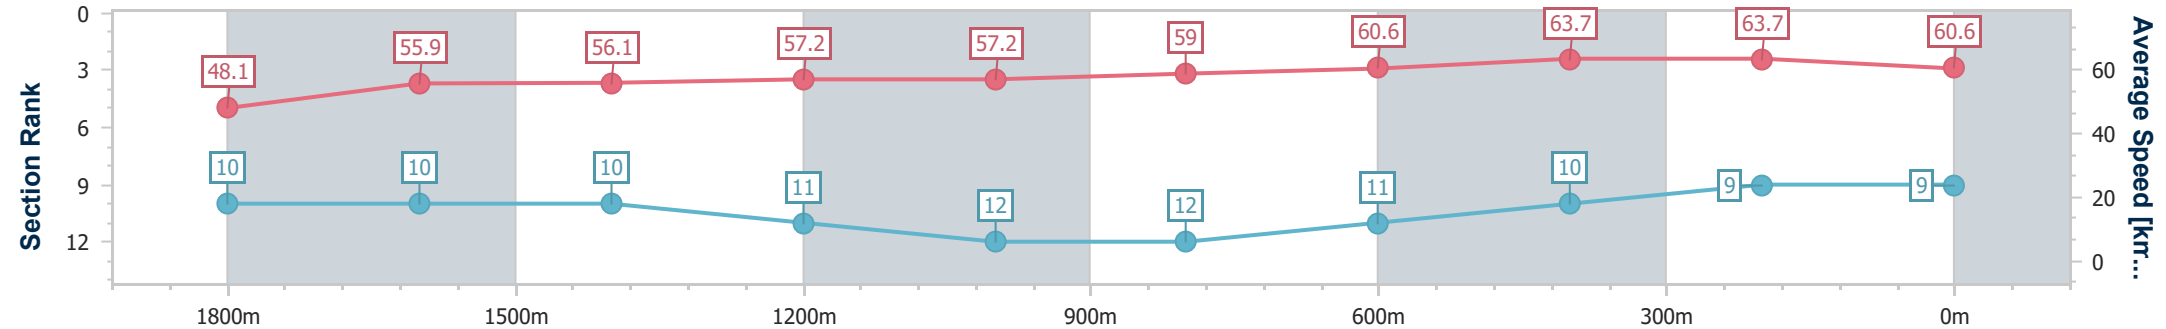

**Doomben QLD Professional**  
**Race 1: STRADBROKE SEASON ON SALE NOW BENCHMARK**  
**68 Handicap - 2020m**

**BRISBANE**  
 RACING CLUB

24 February 2024 - 12:13

Track Rating: Good 4, Weather: Overcast, Rail Position: +2.5m

Section	Overall	1800m	1600m	1400m	1200m	1000m	800m	600m	400m	200m
Section Times	2:06.20 [9] (0:16.46)	1:49.74 [10] (0:12.77)	1:36.97 [10] (0:12.78)	1:24.19 [10] (0:12.64)	1:11.55 [11] (0:12.58)	0:58.97 [12] (0:12.26)	0:46.71 [12] (0:11.97)	0:34.74 [11] (0:11.48)	0:23.26 [10] (0:11.37)	0:11.89 [9] (0:11.89)
Average Speed [km/h]	48.1	55.9	56.1	57.2	57.2	59.0	60.6	63.7	63.7	60.6
Top Speed [km/h]	59.0	57.2	58.0	58.2	59.8	59.9	62.1	65.2	64.7	62.4
Avg. Dist. to Rail [m]	2.2	1.1	1.0	0.6	1.6	1.6	1.5	2.3	5.6	7.9
Avg. Stride Freq. [Hz]	2.2	2.3	2.2	2.2	2.2	2.2	2.3	2.4	2.5	2.4
Avg. Stride Length [m]	5.9	6.9	7.0	7.3	7.2	7.4	7.4	7.5	7.2	7.0