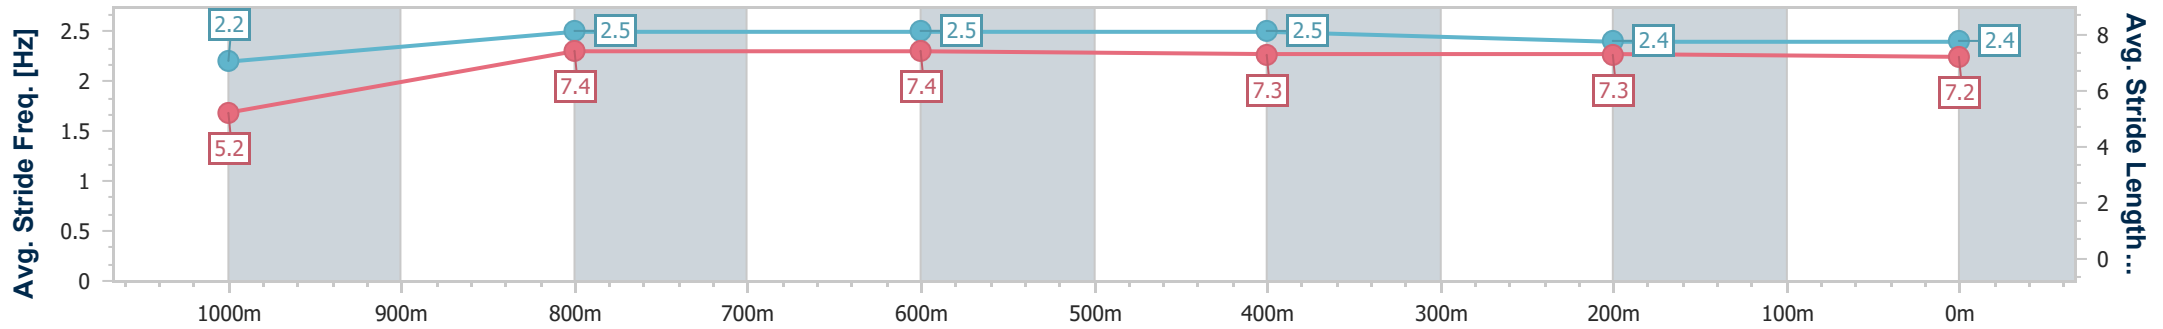

### Ipswich QLD Professional

Race 4: BARRIER REEF POOLS Class 5 Handicap - 1100m

21 February 2024 - 16:33

Track Rating: Good 4, Weather: Fine, Rail Position: +6.5m Entire

Section	Overall	1000m	800m	600m	400m	200m
Section Times	1:04.67 [3] (0:08.83)	0:55.84 [5] (0:10.74)	0:45.10 [5] (0:10.90)	0:34.20 [5] (0:11.07)	0:23.13 [5] (0:11.46)	0:11.67 [4]
Average Speed [km/h]	41.0	66.7	65.7	64.8	62.8	61.8
Top Speed [km/h]	67.7	68.7	67.3	67.0	63.5	63.4
Avg. Dist. to Rail [m]	2.6	0.6	1.5	1.0	1.0	3.3
Avg. Stride Freq. [Hz]	2.2	2.5	2.5	2.5	2.4	2.4
Avg. Stride Length [m]	5.2	7.4	7.4	7.3	7.3	7.2