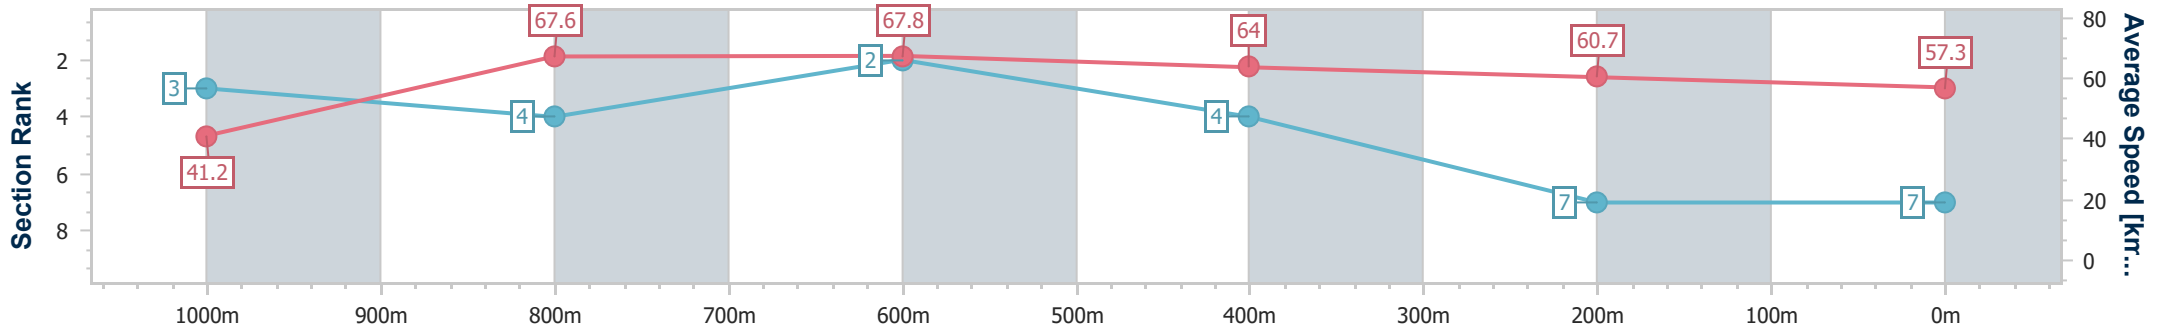

- [ ] Ranking at each section and finish
- .-.- No data available at this section
- NA No data available

Horse/Jockey Name	Andy
Final Rank	7
Fastest Section Time (Section)	0:08.76 (Overall)
Top Speed [km/h] (Section)	68.9 (800m)
Race State	Finished

### Ipswich QLD Professional

Race 4: BARRIER REEF POOLS Class 5 Handicap - 1100m

21 February 2024 - 16:33

Track Rating: Good 4, Weather: Fine, Rail Position: +6.5m Entire

Section	Overall	1000m	800m	600m	400m	200m
Section Times	1:05.82 [7] (0:08.76)	0:57.06 [3] (0:10.67)	0:46.39 [4] (0:10.65)	0:35.74 [2] (0:11.28)	0:24.46 [4] (0:11.90)	0:12.56 [7] (0:12.56)
Average Speed [km/h]	41.2	67.6	67.8	64.0	60.7	57.3
Top Speed [km/h]	64.2	68.6	68.9	66.3	61.9	61.6
Avg. Dist. to Rail [m]	4.9	1.3	0.4	0.3	1.5	2.5
Avg. Stride Freq. [Hz]	2.2	2.5	2.5	2.4	2.4	2.2
Avg. Stride Length [m]	5.3	7.5	7.6	7.4	7.1	7.0

- [ ] Ranking at each section and finish
- .-.- No data available at this section
- NA No data available

Horse/Jockey Name	Chickerartie
Final Rank	8
Fastest Section Time (Section)	0:09.05 (Overall)
Top Speed [km/h] (Section)	69.5 (1000m)
Race State	Finished