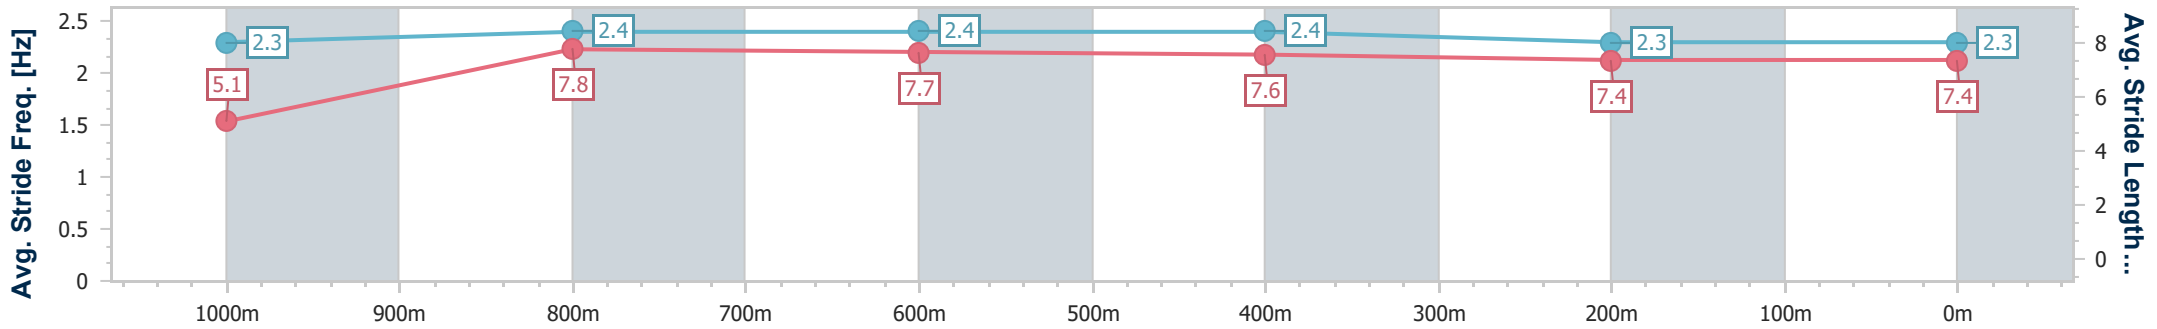

### Ipswich QLD Professional

Race 4: BARRIER REEF POOLS Class 5 Handicap - 1100m

21 February 2024 - 16:33

Track Rating: Good 4, Weather: Fine, Rail Position: +6.5m Entire

Section	Overall	1000m	800m	600m	400m	200m
Section Times	1:04.49 [2] (0:08.60)	0:55.89 [1] (0:10.68)	0:45.21 [1] (0:10.89)	0:34.32 [3] (0:11.12)	0:23.20 [3] (0:11.49)	0:11.71 [3] (0:11.71)
Average Speed [km/h]	41.7	67.6	66.1	64.8	62.7	61.6
Top Speed [km/h]	65.1	69.0	67.1	67.1	63.4	63.2
Avg. Dist. to Rail [m]	7.1	1.4	0.3	0.3	0.7	1.8
Avg. Stride Freq. [Hz]	2.3	2.4	2.4	2.4	2.3	2.3
Avg. Stride Length [m]	5.1	7.8	7.7	7.6	7.4	7.4