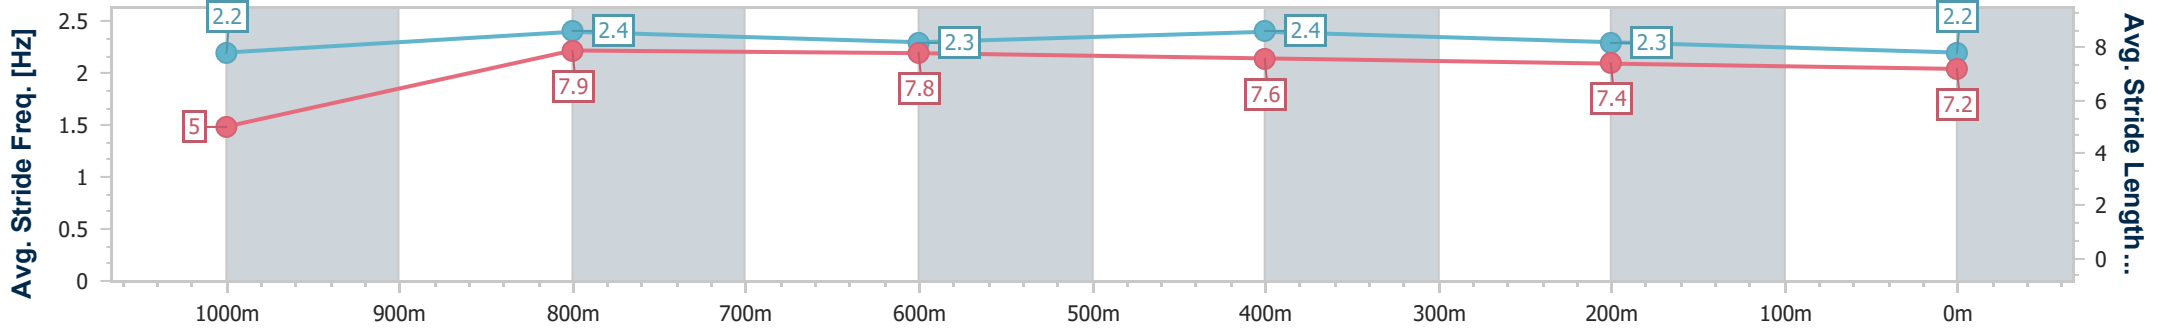

### Ipswich QLD Professional

Race 4: BARRIER REEF POOLS Class 5 Handicap - 1100m

21 February 2024 - 16:33

Track Rating: Good 4, Weather: Fine, Rail Position: +6.5m Entire

Section	Overall	1000m	800m	600m	400m	200m
Section Times	1:05.96 [8] (0:09.05)	0:56.91 [7] (0:10.57)	0:46.34 [6] (0:10.90)	0:35.44 [6] (0:11.09)	0:24.35 [6] (0:11.81)	0:12.54 [8] (0:12.54)
Average Speed [km/h]	39.9	68.2	65.9	64.8	61.3	57.4
Top Speed [km/h]	63.6	69.5	68.3	66.5	63.3	59.6
Avg. Dist. to Rail [m]	3.5	0.4	0.8	0.4	2.1	3.5
Avg. Stride Freq. [Hz]	2.2	2.4	2.3	2.4	2.3	2.2
Avg. Stride Length [m]	5.0	7.9	7.8	7.6	7.4	7.2

- [ ] Ranking at each section and finish
- .-.- No data available at this section
- NA No data available