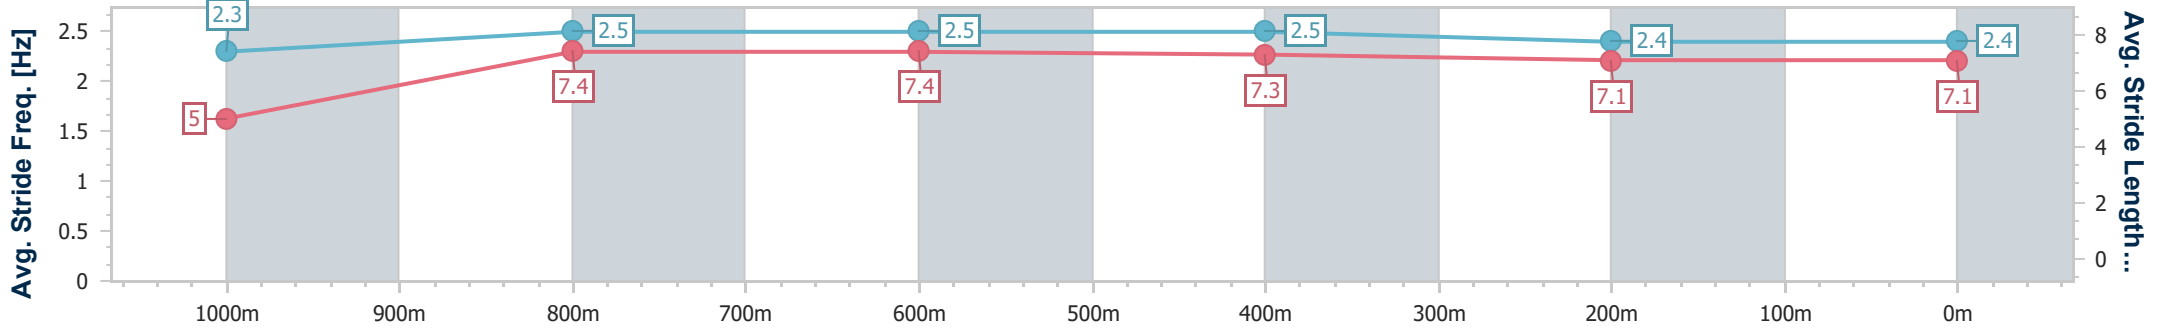

### Ipswich QLD Professional

Race 4: BARRIER REEF POOLS Class 5 Handicap - 1100m

21 February 2024 - 16:33

Track Rating: Good 4, Weather: Fine, Rail Position: +6.5m Entire

Section	Overall	1000m	800m	600m	400m	200m
Section Times	1:04.27 [1] (0:08.80)	0:55.47 [4] (0:10.57)	0:44.90 [3] (0:10.55)	0:34.35 [1] (0:11.11)	0:23.24 [1] (0:11.57)	0:11.67 [1] (0:11.67)
Average Speed [km/h]	41.0	68.1	67.3	64.3	61.8	61.7
Top Speed [km/h]	66.7	69.3	69.1	66.0	63.7	63.3
Avg. Dist. to Rail [m]	8.7	2.2	3.5	1.8	1.2	0.6
Avg. Stride Freq. [Hz]	2.3	2.5	2.5	2.5	2.4	2.4
Avg. Stride Length [m]	5.0	7.4	7.4	7.3	7.1	7.1