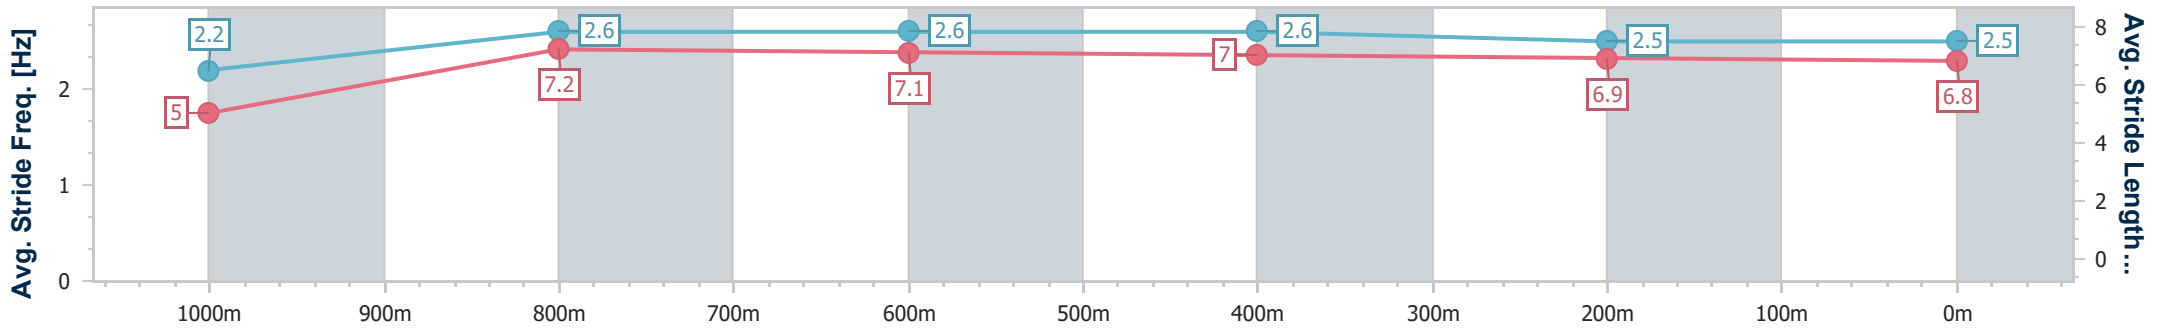

### Ipswich QLD Professional

Race 4: BARRIER REEF POOLS Class 5 Handicap - 1100m

21 February 2024 - 16:33

Track Rating: Good 4, Weather: Fine, Rail Position: +6.5m Entire

Section	Overall	1000m	800m	600m	400m	200m
Section Times	1:05.06 [5] (0:09.05)	0:56.01 [8] (0:10.86)	0:45.15 [7] (0:10.93)	0:34.22 [7] (0:10.97)	0:23.25 [7] (0:11.38)	0:11.87 [6] (0:11.87)
Average Speed [km/h]	39.9	66.5	65.6	65.0	62.6	60.7
Top Speed [km/h]	62.5	68.2	67.8	66.4	64.1	63.7
Avg. Dist. to Rail [m]	7.7	1.0	0.7	2.0	1.9	1.3
Avg. Stride Freq. [Hz]	2.2	2.6	2.6	2.6	2.5	2.5
Avg. Stride Length [m]	5.0	7.2	7.1	7.0	6.9	6.8

- [ ] Ranking at each section and finish
- .-.- No data available at this section
- NA No data available

Horse/Jockey Name	I Am Lethal
Final Rank	6
Fastest Section Time (Section)	0:09.03 (Overall)
Top Speed [km/h] (Section)	67.9 (1000m)
Race State	Finished