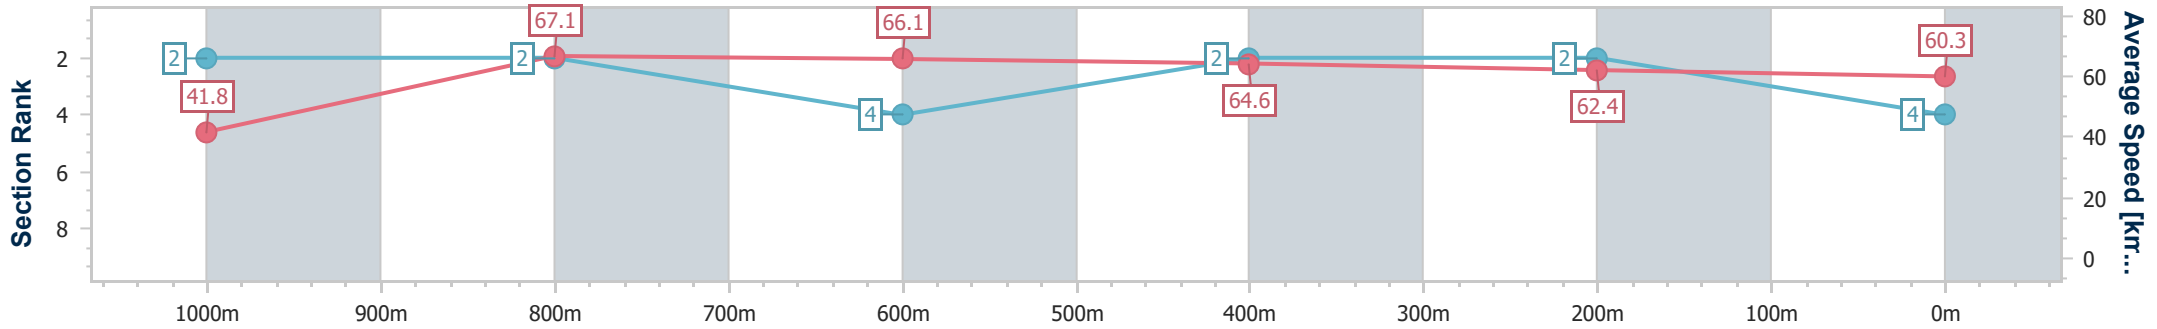

### Ipswich QLD Professional

Race 4: BARRIER REEF POOLS Class 5 Handicap - 1100m

21 February 2024 - 16:33

Track Rating: Good 4, Weather: Fine, Rail Position: +6.5m Entire

Section	Overall	1000m	800m	600m	400m	200m
Section Times	1:04.69 [4] (0:08.64)	0:56.05 [2] (0:10.69)	0:45.36 [2] (0:10.87)	0:34.49 [4] (0:11.07)	0:23.42 [2] (0:11.50)	0:11.92 [2]
Average Speed [km/h]	41.8	67.1	66.1	64.6	62.4	60.3
Top Speed [km/h]	65.4	68.9	67.3	66.1	63.1	62.9
Avg. Dist. to Rail [m]	3.0	0.5	1.6	1.2	0.6	0.8
Avg. Stride Freq. [Hz]	2.2	2.6	2.5	2.5	2.4	2.4
Avg. Stride Length [m]	5.3	7.3	7.3	7.2	7.1	6.9