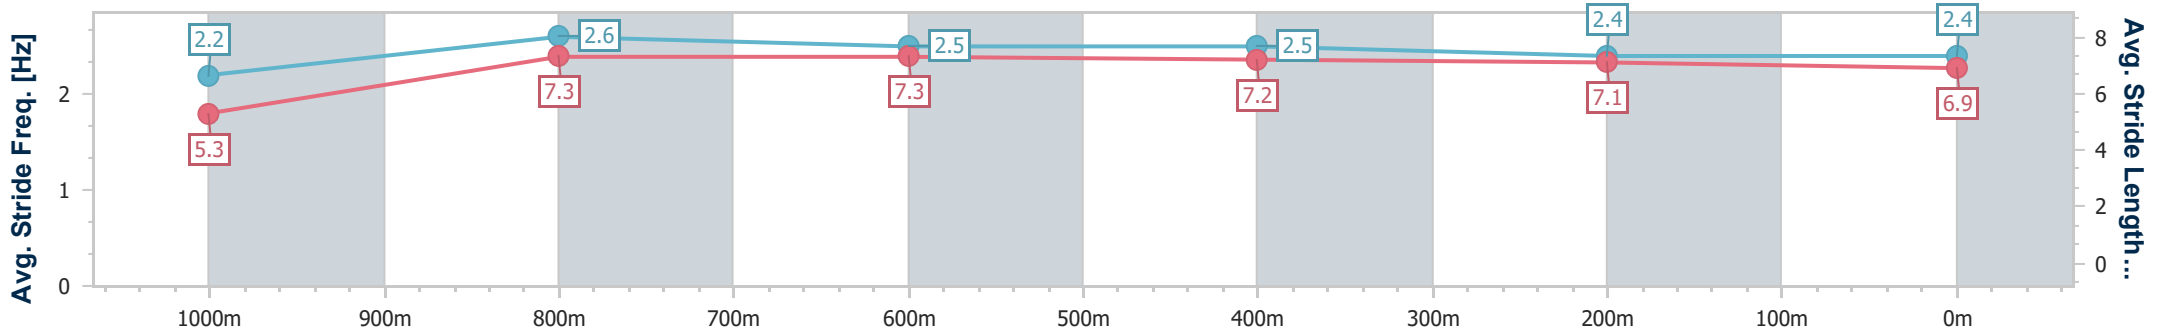

### Ipswich QLD Professional

Race 4: BARRIER REEF POOLS Class 5 Handicap - 1100m

21 February 2024 - 16:33

Track Rating: Good 4, Weather: Fine, Rail Position: +6.5m Entire

Section	Overall	1000m	800m	600m	400m	200m
Section Times	1:04.69 [4] (0:08.64)	0:56.05 [2] (0:10.69)	0:45.36 [2] (0:10.87)	0:34.49 [4] (0:11.07)	0:23.42 [2] (0:11.50)	0:11.92 [2]
Average Speed [km/h]	41.8	67.1	66.1	64.6	62.4	60.3
Top Speed [km/h]	65.4	68.9	67.3	66.1	63.1	62.9
Avg. Dist. to Rail [m]	3.0	0.5	1.6	1.2	0.6	0.8
Avg. Stride Freq. [Hz]	2.2	2.6	2.5	2.5	2.4	2.4
Avg. Stride Length [m]	5.3	7.3	7.3	7.2	7.1	6.9