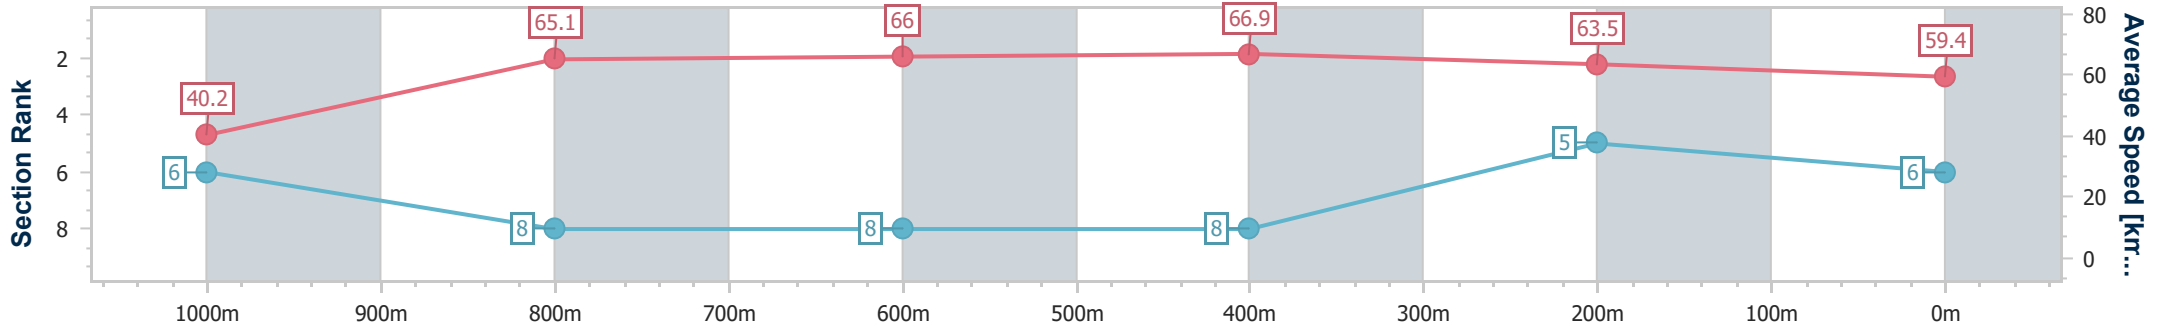

### Ipswich QLD Professional

Race 4: BARRIER REEF POOLS Class 5 Handicap - 1100m

21 February 2024 - 16:33

Track Rating: Good 4, Weather: Fine, Rail Position: +6.5m Entire

Section	Overall	1000m	800m	600m	400m	200m
Section Times	1:05.32 [6] (0:09.03)	0:56.29 [6] (0:11.05)	0:45.24 [8] (0:10.91)	0:34.33 [8] (0:10.83)	0:23.50 [8] (0:11.36)	0:12.14 [5]
Average Speed [km/h]	40.2	65.1	66.0	66.9	63.5	59.4
Top Speed [km/h]	62.0	67.9	67.9	67.9	65.8	62.4
Avg. Dist. to Rail [m]	5.7	0.6	0.2	0.6	2.1	4.2
Avg. Stride Freq. [Hz]	2.0	2.3	2.3	2.4	2.3	2.3
Avg. Stride Length [m]	5.6	7.9	8.1	7.8	7.5	7.3

- [ ] Ranking at each section and finish
- .-.- No data available at this section
- NA No data available

Horse/Jockey Name	Andy
Final Rank	7
Fastest Section Time (Section)	0:08.76 (Overall)
Top Speed [km/h] (Section)	68.9 (800m)
Race State	Finished