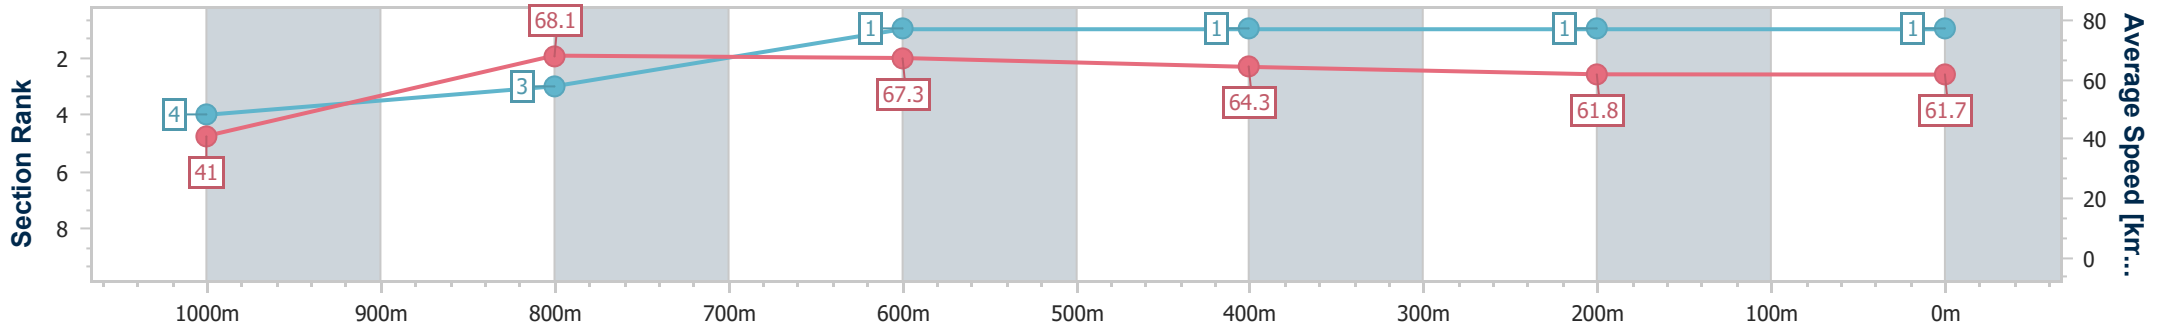

### Ipswich QLD Professional

Race 4: BARRIER REEF POOLS Class 5 Handicap - 1100m

21 February 2024 - 16:33

Track Rating: Good 4, Weather: Fine, Rail Position: +6.5m Entire

Section	Overall	1000m	800m	600m	400m	200m
Section Times	1:04.27 [1] (0:08.80)	0:55.47 [4] (0:10.57)	0:44.90 [3] (0:10.55)	0:34.35 [1] (0:11.11)	0:23.24 [1] (0:11.57)	0:11.67 [1] (0:11.67)
Average Speed [km/h]	41.0	68.1	67.3	64.3	61.8	61.7
Top Speed [km/h]	66.7	69.3	69.1	66.0	63.7	63.3
Avg. Dist. to Rail [m]	8.7	2.2	3.5	1.8	1.2	0.6
Avg. Stride Freq. [Hz]	2.3	2.5	2.5	2.5	2.4	2.4
Avg. Stride Length [m]	5.0	7.4	7.4	7.3	7.1	7.1