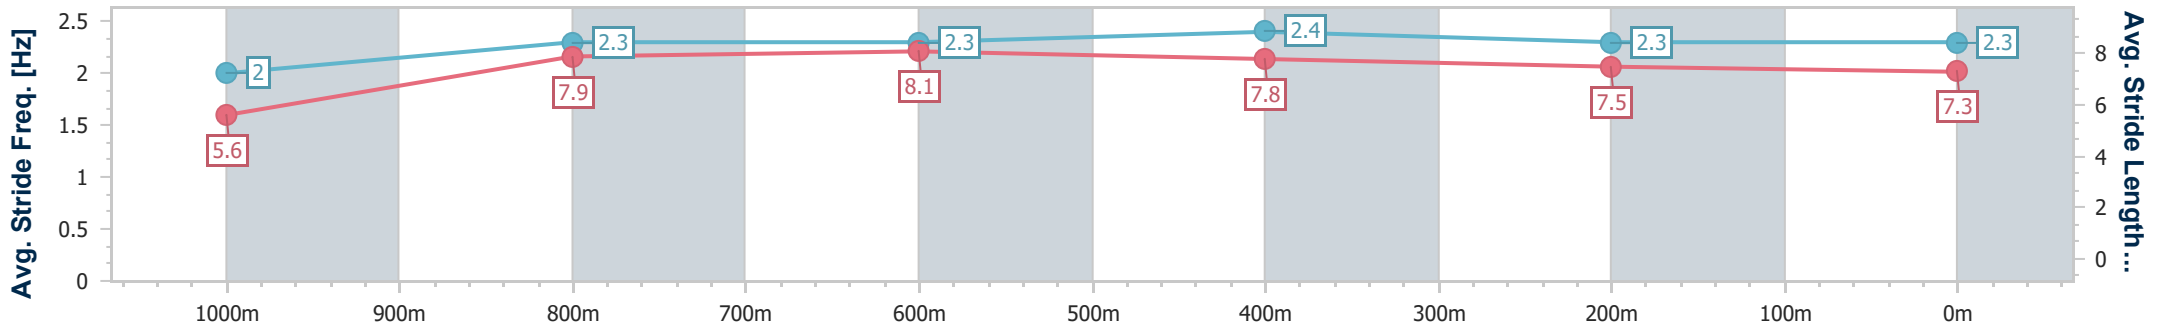

- [ ] Ranking at each section and finish
- .-.- No data available at this section
- NA No data available

Horse/Jockey Name	I Am Lethal
Final Rank	6
Fastest Section Time (Section)	0:09.03 (Overall)
Top Speed [km/h] (Section)	67.9 (1000m)
Race State	Finished

### Ipswich QLD Professional

Race 4: BARRIER REEF POOLS Class 5 Handicap - 1100m

21 February 2024 - 16:33

Track Rating: Good 4, Weather: Fine, Rail Position: +6.5m Entire

Section	Overall	1000m	800m	600m	400m	200m
Section Times	1:05.32 [6] (0:09.03)	0:56.29 [6] (0:11.05)	0:45.24 [8] (0:10.91)	0:34.33 [8] (0:10.83)	0:23.50 [8] (0:11.36)	0:12.14 [5]
Average Speed [km/h]	40.2	65.1	66.0	66.9	63.5	59.4
Top Speed [km/h]	62.0	67.9	67.9	67.9	65.8	62.4
Avg. Dist. to Rail [m]	5.7	0.6	0.2	0.6	2.1	4.2
Avg. Stride Freq. [Hz]	2.0	2.3	2.3	2.4	2.3	2.3
Avg. Stride Length [m]	5.6	7.9	8.1	7.8	7.5	7.3

- [ ] Ranking at each section and finish
- .-.- No data available at this section
- NA No data available

Horse/Jockey Name	Andy
Final Rank	7
Fastest Section Time (Section)	0:08.76 (Overall)
Top Speed [km/h] (Section)	68.9 (800m)
Race State	Finished