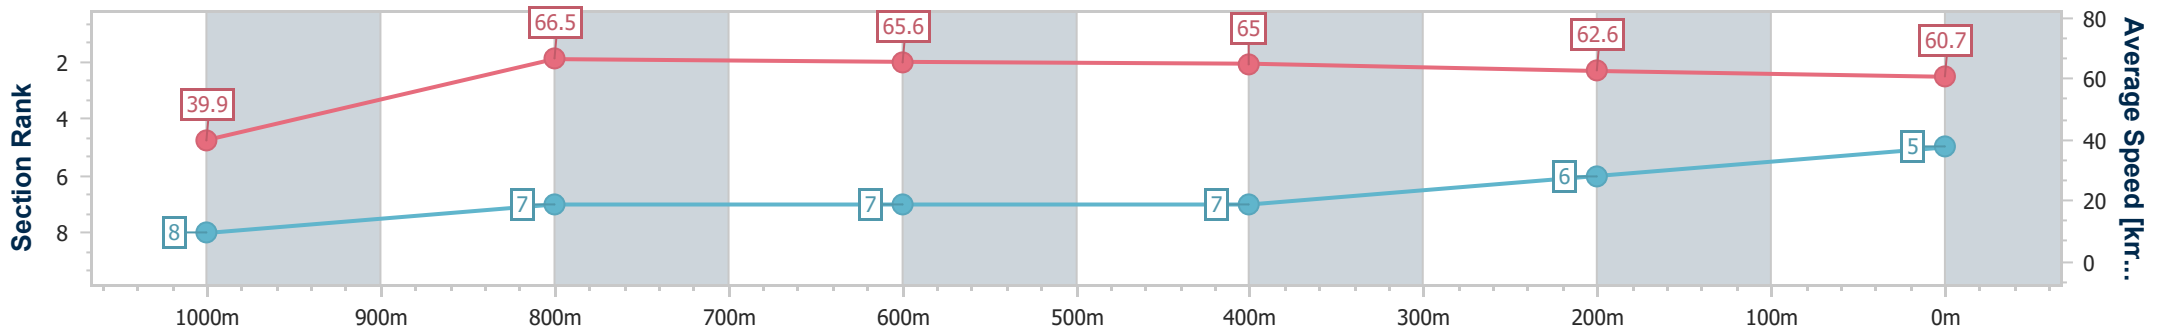

### Ipswich QLD Professional

Race 4: BARRIER REEF POOLS Class 5 Handicap - 1100m

21 February 2024 - 16:33

Track Rating: Good 4, Weather: Fine, Rail Position: +6.5m Entire

Section	Overall	1000m	800m	600m	400m	200m
Section Times	1:05.06 [5] (0:09.05)	0:56.01 [8] (0:10.86)	0:45.15 [7] (0:10.93)	0:34.22 [7] (0:10.97)	0:23.25 [7] (0:11.38)	0:11.87 [6] (0:11.87)
Average Speed [km/h]	39.9	66.5	65.6	65.0	62.6	60.7
Top Speed [km/h]	62.5	68.2	67.8	66.4	64.1	63.7
Avg. Dist. to Rail [m]	7.7	1.0	0.7	2.0	1.9	1.3
Avg. Stride Freq. [Hz]	2.2	2.6	2.6	2.6	2.5	2.5
Avg. Stride Length [m]	5.0	7.2	7.1	7.0	6.9	6.8

- [ ] Ranking at each section and finish
- .-.- No data available at this section
- NA No data available

Horse/Jockey Name	I Am Lethal
Final Rank	6
Fastest Section Time (Section)	0:09.03 (Overall)
Top Speed [km/h] (Section)	67.9 (1000m)
Race State	Finished