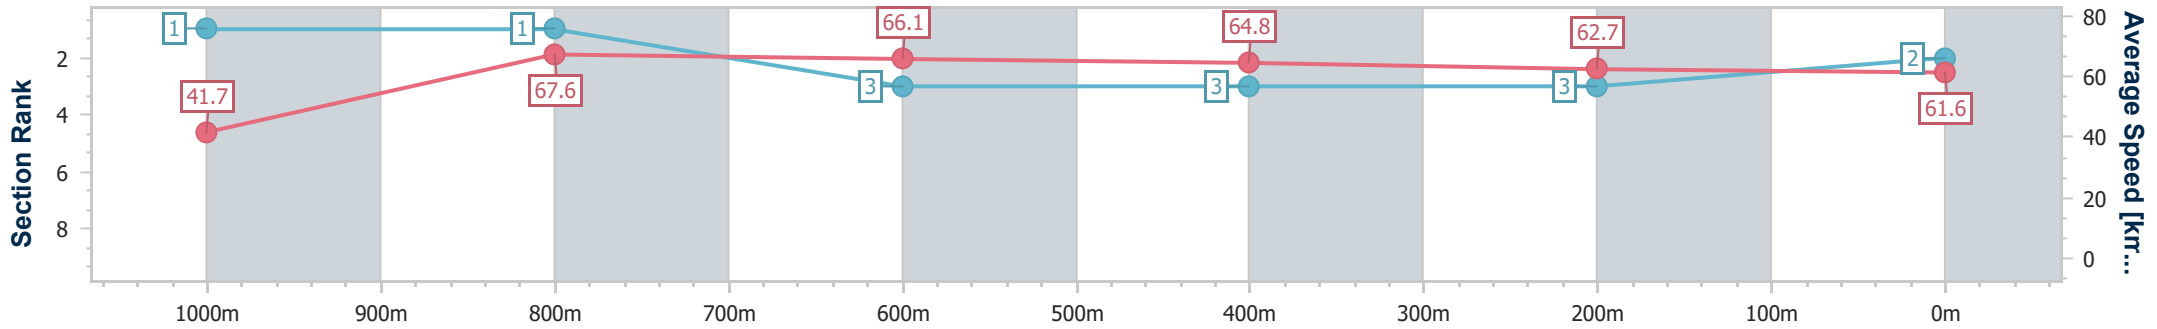

### Ipswich QLD Professional

Race 4: BARRIER REEF POOLS Class 5 Handicap - 1100m

21 February 2024 - 16:33

Track Rating: Good 4, Weather: Fine, Rail Position: +6.5m Entire

Section	Overall	1000m	800m	600m	400m	200m
Section Times	1:04.49 [2] (0:08.60)	0:55.89 [1] (0:10.68)	0:45.21 [1] (0:10.89)	0:34.32 [3] (0:11.12)	0:23.20 [3] (0:11.49)	0:11.71 [3] (0:11.71)
Average Speed [km/h]	41.7	67.6	66.1	64.8	62.7	61.6
Top Speed [km/h]	65.1	69.0	67.1	67.1	63.4	63.2
Avg. Dist. to Rail [m]	7.1	1.4	0.3	0.3	0.7	1.8
Avg. Stride Freq. [Hz]	2.3	2.4	2.4	2.4	2.3	2.3
Avg. Stride Length [m]	5.1	7.8	7.7	7.6	7.4	7.4