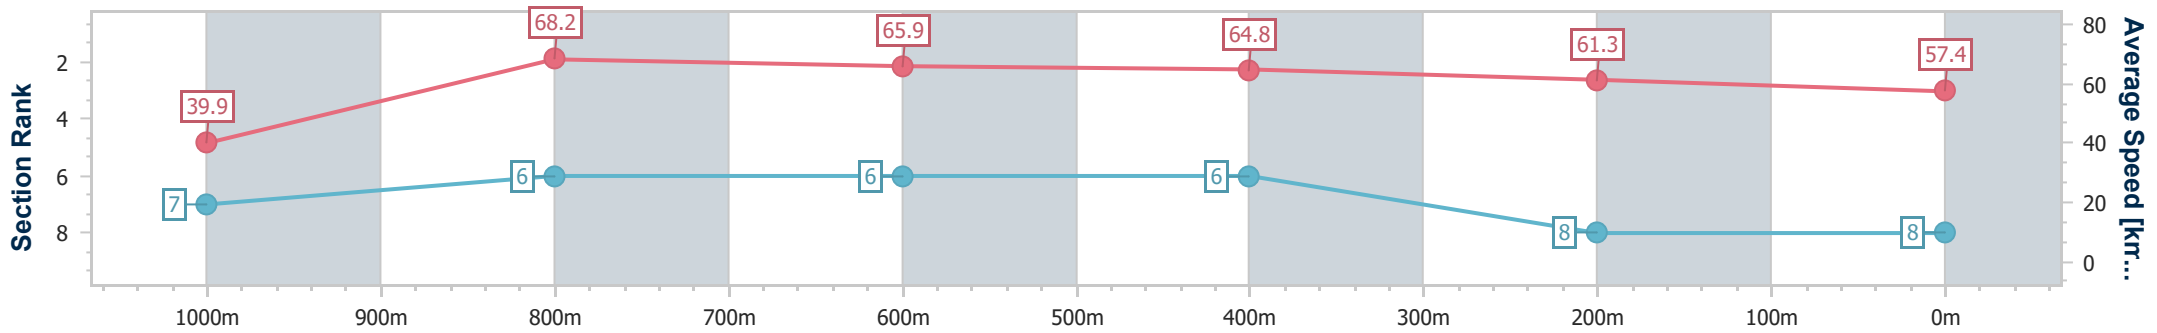

### Ipswich QLD Professional

Race 4: BARRIER REEF POOLS Class 5 Handicap - 1100m

21 February 2024 - 16:33

Track Rating: Good 4, Weather: Fine, Rail Position: +6.5m Entire

Section	Overall	1000m	800m	600m	400m	200m
Section Times	1:05.96 [8] (0:09.05)	0:56.91 [7] (0:10.57)	0:46.34 [6] (0:10.90)	0:35.44 [6] (0:11.09)	0:24.35 [6] (0:11.81)	0:12.54 [8] (0:12.54)
Average Speed [km/h]	39.9	68.2	65.9	64.8	61.3	57.4
Top Speed [km/h]	63.6	69.5	68.3	66.5	63.3	59.6
Avg. Dist. to Rail [m]	3.5	0.4	0.8	0.4	2.1	3.5
Avg. Stride Freq. [Hz]	2.2	2.4	2.3	2.4	2.3	2.2
Avg. Stride Length [m]	5.0	7.9	7.8	7.6	7.4	7.2

- [ ] Ranking at each section and finish
- .-.- No data available at this section
- NA No data available