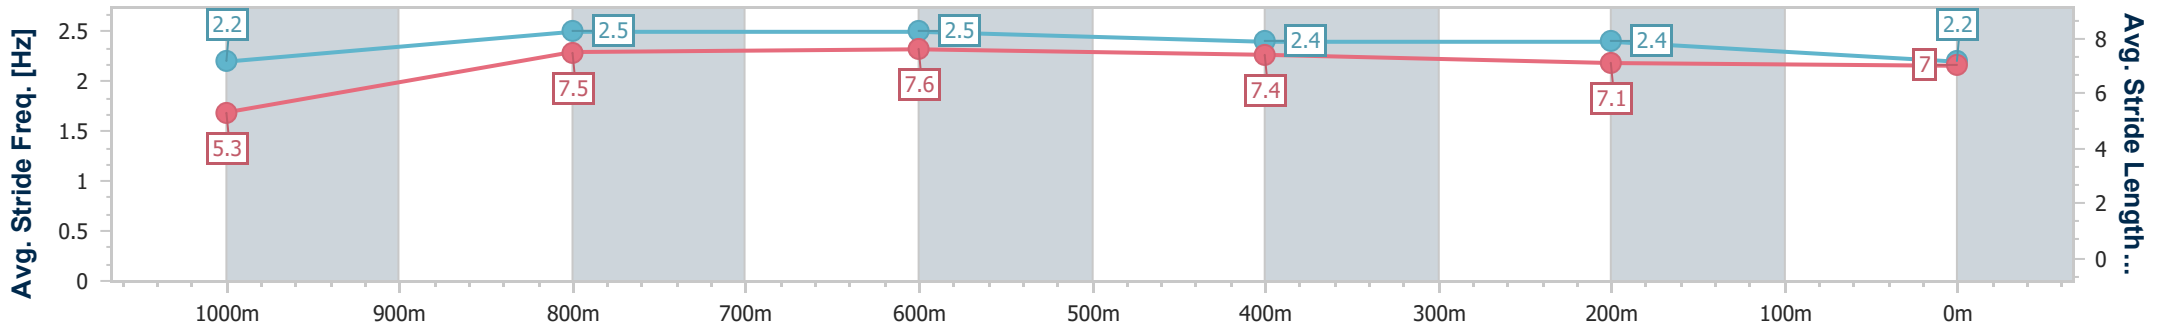

### Ipswich QLD Professional

Race 4: BARRIER REEF POOLS Class 5 Handicap - 1100m

21 February 2024 - 16:33

Track Rating: Good 4, Weather: Fine, Rail Position: +6.5m Entire

Section	Overall	1000m	800m	600m	400m	200m
Section Times	1:05.82 [7] (0:08.76)	0:57.06 [3] (0:10.67)	0:46.39 [4] (0:10.65)	0:35.74 [2] (0:11.28)	0:24.46 [4] (0:11.90)	0:12.56 [7] (0:12.56)
Average Speed [km/h]	41.2	67.6	67.8	64.0	60.7	57.3
Top Speed [km/h]	64.2	68.6	68.9	66.3	61.9	61.6
Avg. Dist. to Rail [m]	4.9	1.3	0.4	0.3	1.5	2.5
Avg. Stride Freq. [Hz]	2.2	2.5	2.5	2.4	2.4	2.2
Avg. Stride Length [m]	5.3	7.5	7.6	7.4	7.1	7.0