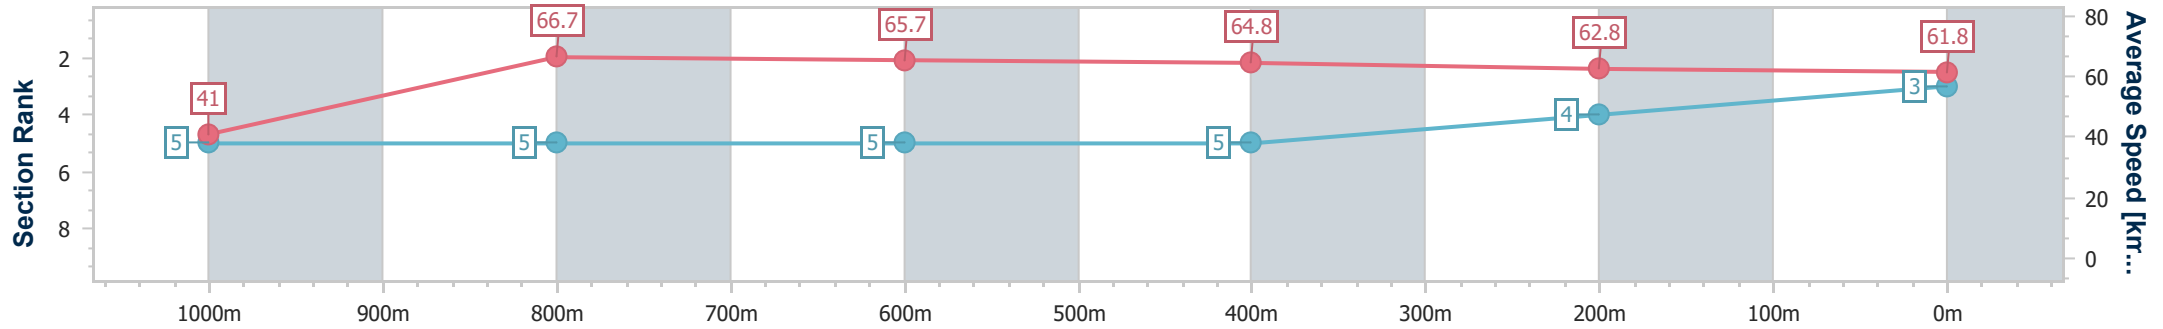

### Ipswich QLD Professional

Race 4: BARRIER REEF POOLS Class 5 Handicap - 1100m

21 February 2024 - 16:33

Track Rating: Good 4, Weather: Fine, Rail Position: +6.5m Entire

Section	Overall	1000m	800m	600m	400m	200m
Section Times	1:04.67 [3] (0:08.83)	0:55.84 [5] (0:10.74)	0:45.10 [5] (0:10.90)	0:34.20 [5] (0:11.07)	0:23.13 [5] (0:11.46)	0:11.67 [4]
Average Speed [km/h]	41.0	66.7	65.7	64.8	62.8	61.8
Top Speed [km/h]	67.7	68.7	67.3	67.0	63.5	63.4
Avg. Dist. to Rail [m]	2.6	0.6	1.5	1.0	1.0	3.3
Avg. Stride Freq. [Hz]	2.2	2.5	2.5	2.5	2.4	2.4
Avg. Stride Length [m]	5.2	7.4	7.4	7.3	7.3	7.2