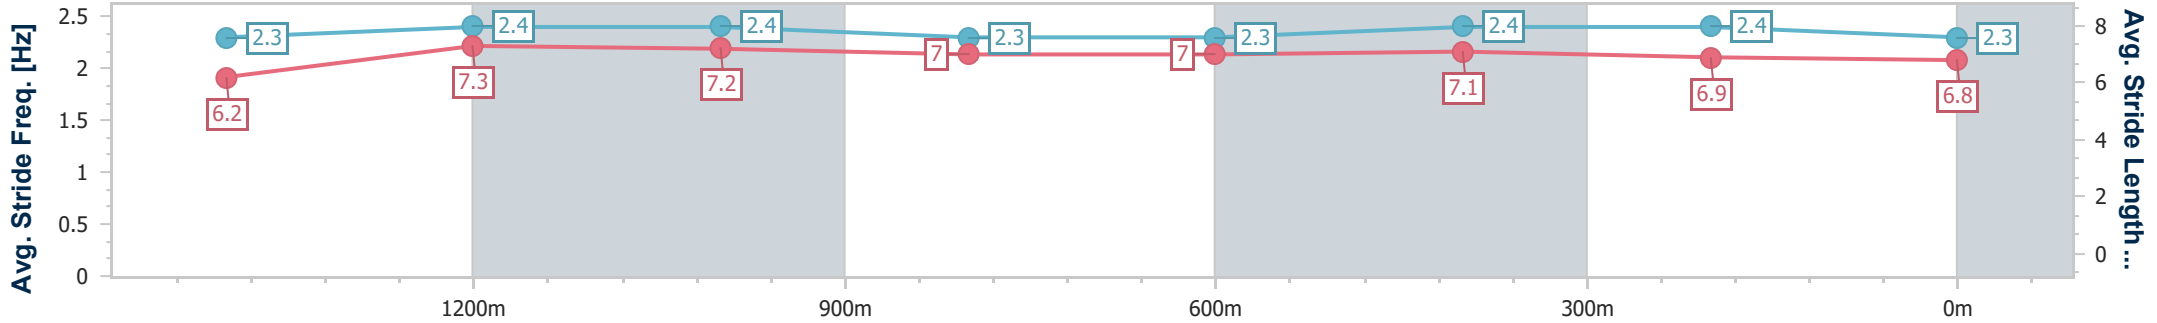

Horse/Jockey Name	Serenade The Cat
Final Rank	3
Fastest Section Time (Section)	0:11.18 (1400m)
Top Speed [km/h] (Section)	65.3 (Overall)
Race State	Finished

Ipswich QLD Professional
Race 2: SCHWEPPES Class 3 Handicap (4YO only QTIS
bonuses applicable) - 1690m

21 February 2024 - 15:23

Track Rating: Good 4, Weather: Fine, Rail Position: +6.5m Entire

Section	Overall	1400m	1200m	1000m	800m	600m	400m	200m
Section Times	1:44.25 [3] (0:20.12)	1:24.13 [6] (0:11.18)	1:12.95 [6] (0:11.95)	1:01.00 [6] (0:12.32)	0:48.68 [6] (0:12.35)	0:36.33 [6] (0:11.82)	0:24.51 [5] (0:12.06)	0:12.45 [3] (0:12.45)
Average Speed [km/h]	51.9	64.3	60.7	58.5	58.2	61.1	59.9	57.9
Top Speed [km/h]	65.3	65.3	63.7	59.5	58.9	62.8	62.8	59.3
Avg. Dist. to Rail [m]	4.7	0.6	1.3	1.3	0.3	0.3	1.8	1.7
Avg. Stride Freq. [Hz]	2.3	2.4	2.4	2.3	2.3	2.4	2.4	2.3
Avg. Stride Length [m]	6.2	7.3	7.2	7.0	7.0	7.1	6.9	6.8

- [ ] Ranking at each section and finish
- -.-.- No data available at this section
- NA No data available