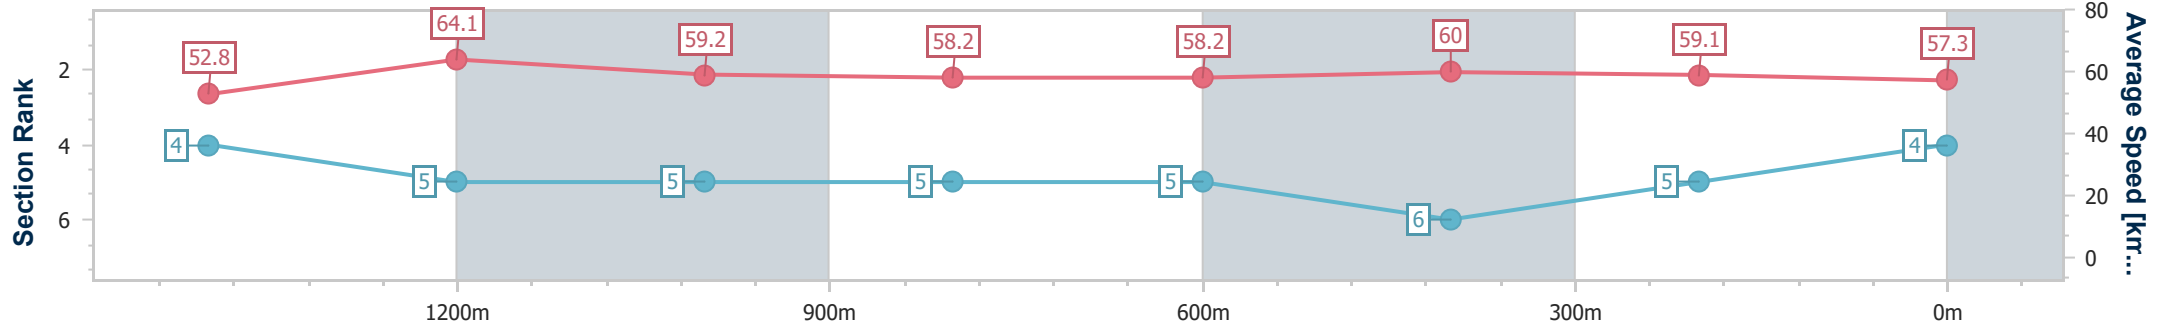

Horse/Jockey Name	Diesel
Final Rank	4
Fastest Section Time (Section)	0:11.20 (1400m)
Top Speed [km/h] (Section)	65.7 (Overall)
Race State	Finished

Ipswich QLD Professional
Race 2: SCHWEPPES Class 3 Handicap (4YO only QTIS
bonuses applicable) - 1690m

21 February 2024 - 15:23

Track Rating: Good 4, Weather: Fine, Rail Position: +6.5m Entire

Section	Overall	1400m	1200m	1000m	800m	600m	400m	200m
Section Times	1:44.53 [4] (0:19.78)	1:24.75 [4] (0:11.20)	1:13.55 [5] (0:12.16)	1:01.39 [5] (0:12.37)	0:49.02 [5] (0:12.31)	0:36.71 [5] (0:11.93)	0:24.78 [6] (0:12.22)	0:12.56 [5] (0:12.56)
Average Speed [km/h]	52.8	64.1	59.2	58.2	58.2	60.0	59.1	57.3
Top Speed [km/h]	65.7	64.9	61.4	58.4	59.3	60.9	60.3	59.5
Avg. Dist. to Rail [m]	1.5	0.4	0.3	0.5	1.0	0.8	0.5	0.3
Avg. Stride Freq. [Hz]	2.2	2.3	2.2	2.1	2.2	2.2	2.2	2.2
Avg. Stride Length [m]	6.6	7.6	7.6	7.5	7.5	7.5	7.3	7.2

- [ ] Ranking at each section and finish
- -.-.- No data available at this section
- NA No data available