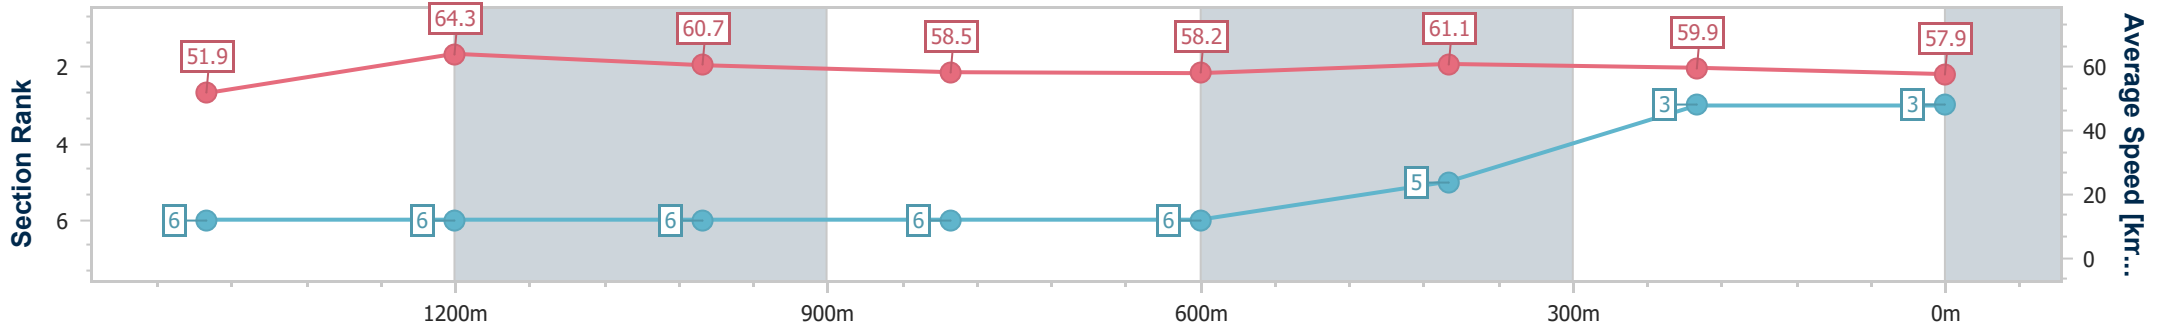

Horse/Jockey Name	Serenade The Cat
Final Rank	3
Fastest Section Time (Section)	0:11.18 (1400m)
Top Speed [km/h] (Section)	65.3 (Overall)
Race State	Finished

Ipswich QLD Professional
Race 2: SCHWEPPES Class 3 Handicap (4YO only QTIS
bonuses applicable) - 1690m

21 February 2024 - 15:23

Track Rating: Good 4, Weather: Fine, Rail Position: +6.5m Entire

Section	Overall	1400m	1200m	1000m	800m	600m	400m	200m
Section Times	1:44.25 [3] (0:20.12)	1:24.13 [6] (0:11.18)	1:12.95 [6] (0:11.95)	1:01.00 [6] (0:12.32)	0:48.68 [6] (0:12.35)	0:36.33 [6] (0:11.82)	0:24.51 [5] (0:12.06)	0:12.45 [3] (0:12.45)
Average Speed [km/h]	51.9	64.3	60.7	58.5	58.2	61.1	59.9	57.9
Top Speed [km/h]	65.3	65.3	63.7	59.5	58.9	62.8	62.8	59.3
Avg. Dist. to Rail [m]	4.7	0.6	1.3	1.3	0.3	0.3	1.8	1.7
Avg. Stride Freq. [Hz]	2.3	2.4	2.4	2.3	2.3	2.4	2.4	2.3
Avg. Stride Length [m]	6.2	7.3	7.2	7.0	7.0	7.1	6.9	6.8

- [ ] Ranking at each section and finish
- -.-.- No data available at this section
- NA No data available