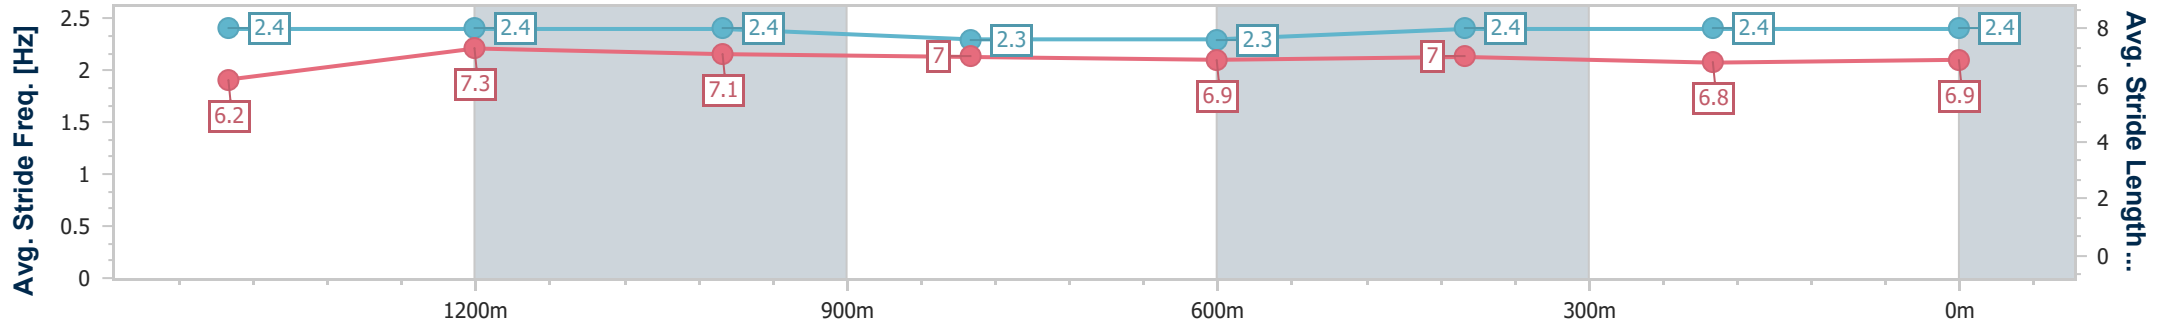

Horse/Jockey Name	Quest Of Quests
Final Rank	2
Fastest Section Time (Section)	0:11.17 (1400m)
Top Speed [km/h] (Section)	65.6 (Overall)
Race State	Finished

Ipswich QLD Professional
Race 2: SCHWEPPE'S Class 3 Handicap (4YO only QTIS
bonuses applicable) - 1690m

21 February 2024 - 15:23

Track Rating: Good 4, Weather: Fine, Rail Position: +6.5m Entire

Section	Overall	1400m	1200m	1000m	800m	600m	400m	200m
Section Times	1:43.83 [2] (0:19.81)	1:24.02 [5] (0:11.17)	1:12.85 [4] (0:11.92)	1:00.93 [4] (0:12.33)	0:48.60 [3] (0:12.34)	0:36.26 [3] (0:11.99)	0:24.27 [3] (0:12.08)	0:12.19 [2] (0:12.19)
Average Speed [km/h]	52.7	64.6	60.3	58.4	58.4	60.0	59.3	59.2
Top Speed [km/h]	65.6	65.6	62.4	59.1	58.8	60.6	60.4	60.0
Avg. Dist. to Rail [m]	1.8	0.2	0.3	0.1	0.2	0.4	0.3	0.3
Avg. Stride Freq. [Hz]	2.4	2.4	2.4	2.3	2.3	2.4	2.4	2.4
Avg. Stride Length [m]	6.2	7.3	7.1	7.0	6.9	7.0	6.8	6.9

- [ ] Ranking at each section and finish
- -.-.- No data available at this section
- NA No data available