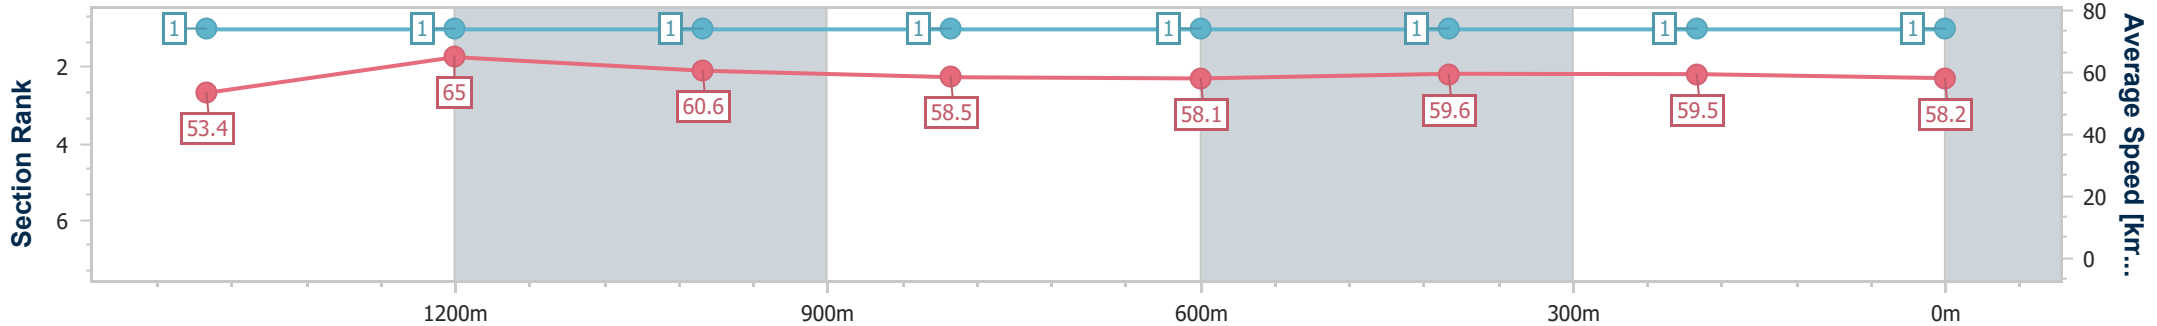

Horse/Jockey Name	Whisky Dream
Final Rank	1
Fastest Section Time (Section)	0:11.13 (1400m)
Top Speed [km/h] (Section)	67.3 (1400m)
Race State	Finished

Ipswich QLD Professional
Race 2: SCHWEPPE'S Class 3 Handicap (4YO only QTIS
bonuses applicable) - 1690m

21 February 2024 - 15:23

Track Rating: Good 4, Weather: Fine, Rail Position: +6.5m Entire

Section	Overall	1400m	1200m	1000m	800m	600m	400m	200m
Section Times	1:43.65 [1] (0:19.56)	1:24.09 [1] (0:11.13)	1:12.96 [1] (0:11.87)	1:01.09 [1] (0:12.33)	0:48.76 [1] (0:12.32)	0:36.44 [1] (0:12.01)	0:24.43 [1] (0:12.07)	0:12.36 [1] (0:12.36)
Average Speed [km/h]	53.4	65.0	60.6	58.5	58.1	59.6	59.5	58.2
Top Speed [km/h]	67.3	67.3	63.1	59.4	59.1	60.1	60.0	59.4
Avg. Dist. to Rail [m]	4.8	0.6	0.3	0.3	0.9	1.3	1.3	0.8
Avg. Stride Freq. [Hz]	2.3	2.3	2.2	2.2	2.2	2.2	2.2	2.2
Avg. Stride Length [m]	6.7	7.8	7.5	7.4	7.4	7.5	7.4	7.3

- [ ] Ranking at each section and finish
- -.-.- No data available at this section
- NA No data available