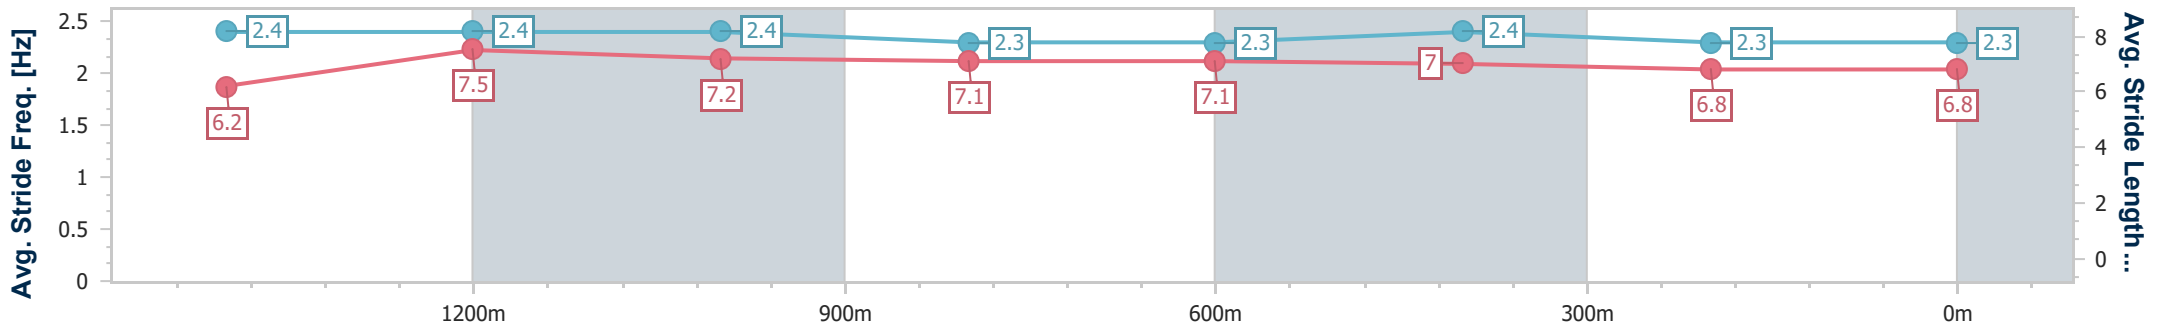

- [] Ranking at each section and finish
- .-.- No data available at this section
- NA No data available

Horse/Jockey Name	Flop Turn River
Final Rank	6
Fastest Section Time (Section)	0:11.17 (1400m)
Top Speed [km/h] (Section)	66.2 (1400m)
Race State	Finished

Ipswich QLD Professional
 Race 2: SCHWEPPES Class 3 Handicap (4YO only QTIS
 bonuses applicable) - 1690m

21 February 2024 - 15:23

Track Rating: Good 4, Weather: Fine, Rail Position: +6.5m Entire

Section	Overall	1400m	1200m	1000m	800m	600m	400m	200m
Section Times	1:44.85 [6] (0:19.76)	1:25.09 [3] (0:11.17)	1:13.92 [3] (0:11.75)	1:02.17 [2] (0:12.30)	0:49.87 [2] (0:12.31)	0:37.56 [2] (0:12.12)	0:25.44 [2] (0:12.48)	0:12.96 [4] (0:12.96)
Average Speed [km/h]	53.0	64.4	61.5	58.5	58.5	59.2	57.7	55.6
Top Speed [km/h]	66.1	66.2	63.2	59.3	59.4	59.9	58.7	57.2
Avg. Dist. to Rail [m]	4.3	0.5	0.6	0.1	0.5	0.4	0.7	1.3
Avg. Stride Freq. [Hz]	2.4	2.4	2.4	2.3	2.3	2.4	2.3	2.3
Avg. Stride Length [m]	6.2	7.5	7.2	7.1	7.1	7.0	6.8	6.8