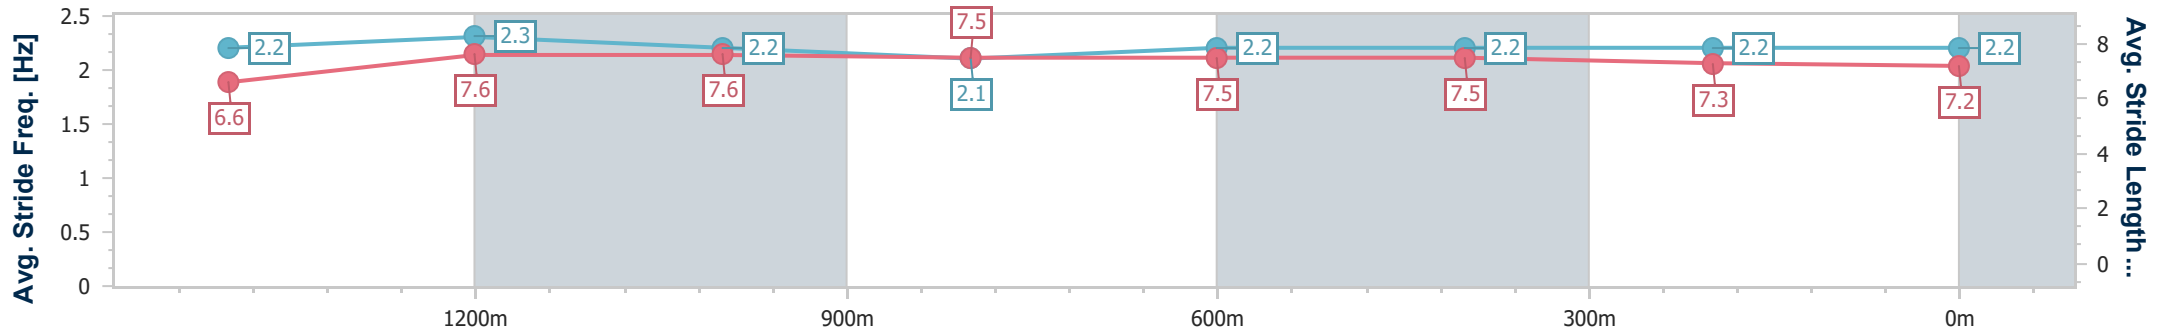

Horse/Jockey Name	Diesel
Final Rank	4
Fastest Section Time (Section)	0:11.20 (1400m)
Top Speed [km/h] (Section)	65.7 (Overall)
Race State	Finished

Ipswich QLD Professional
Race 2: SCHWEPPES Class 3 Handicap (4YO only QTIS
bonuses applicable) - 1690m

21 February 2024 - 15:23

Track Rating: Good 4, Weather: Fine, Rail Position: +6.5m Entire

Section	Overall	1400m	1200m	1000m	800m	600m	400m	200m
Section Times	1:44.53 [4] (0:19.78)	1:24.75 [4] (0:11.20)	1:13.55 [5] (0:12.16)	1:01.39 [5] (0:12.37)	0:49.02 [5] (0:12.31)	0:36.71 [5] (0:11.93)	0:24.78 [6] (0:12.22)	0:12.56 [5] (0:12.56)
Average Speed [km/h]	52.8	64.1	59.2	58.2	58.2	60.0	59.1	57.3
Top Speed [km/h]	65.7	64.9	61.4	58.4	59.3	60.9	60.3	59.5
Avg. Dist. to Rail [m]	1.5	0.4	0.3	0.5	1.0	0.8	0.5	0.3
Avg. Stride Freq. [Hz]	2.2	2.3	2.2	2.1	2.2	2.2	2.2	2.2
Avg. Stride Length [m]	6.6	7.6	7.6	7.5	7.5	7.5	7.3	7.2

- [ ] Ranking at each section and finish
- -.-.- No data available at this section
- NA No data available