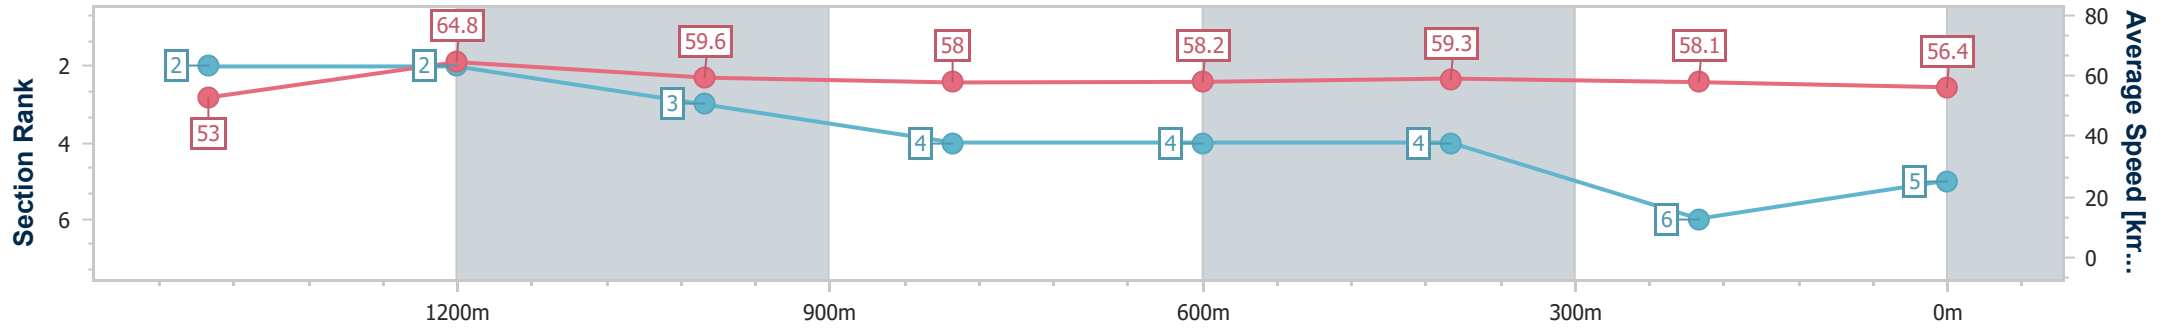

Horse/Jockey Name	Spirit Of Beans
Final Rank	5
Fastest Section Time (Section)	0:11.09 (1400m)
Top Speed [km/h] (Section)	68.3 (1400m)
Race State	Finished

Ipswich QLD Professional
Race 2: SCHWEPPES Class 3 Handicap (4YO only QTIS
bonuses applicable) - 1690m

21 February 2024 - 15:23

Track Rating: Good 4, Weather: Fine, Rail Position: +6.5m Entire

Section	Overall	1400m	1200m	1000m	800m	600m	400m	200m
Section Times	1:44.76 [5] (0:19.72)	1:25.04 [2] (0:11.09)	1:13.95 [2] (0:12.06)	1:01.89 [3] (0:12.44)	0:49.45 [4] (0:12.31)	0:37.14 [4] (0:12.06)	0:25.08 [4] (0:12.34)	0:12.74 [6] (0:12.74)
Average Speed [km/h]	53.0	64.8	59.6	58.0	58.2	59.3	58.1	56.4
Top Speed [km/h]	67.8	68.3	61.5	58.5	58.8	60.1	58.8	57.8
Avg. Dist. to Rail [m]	3.2	0.6	0.2	0.3	0.8	1.6	1.2	1.2
Avg. Stride Freq. [Hz]	2.3	2.4	2.2	2.2	2.2	2.3	2.2	2.2
Avg. Stride Length [m]	6.4	7.6	7.4	7.3	7.3	7.2	7.2	7.1

- [ ] Ranking at each section and finish
- -.-.- No data available at this section
- NA No data available