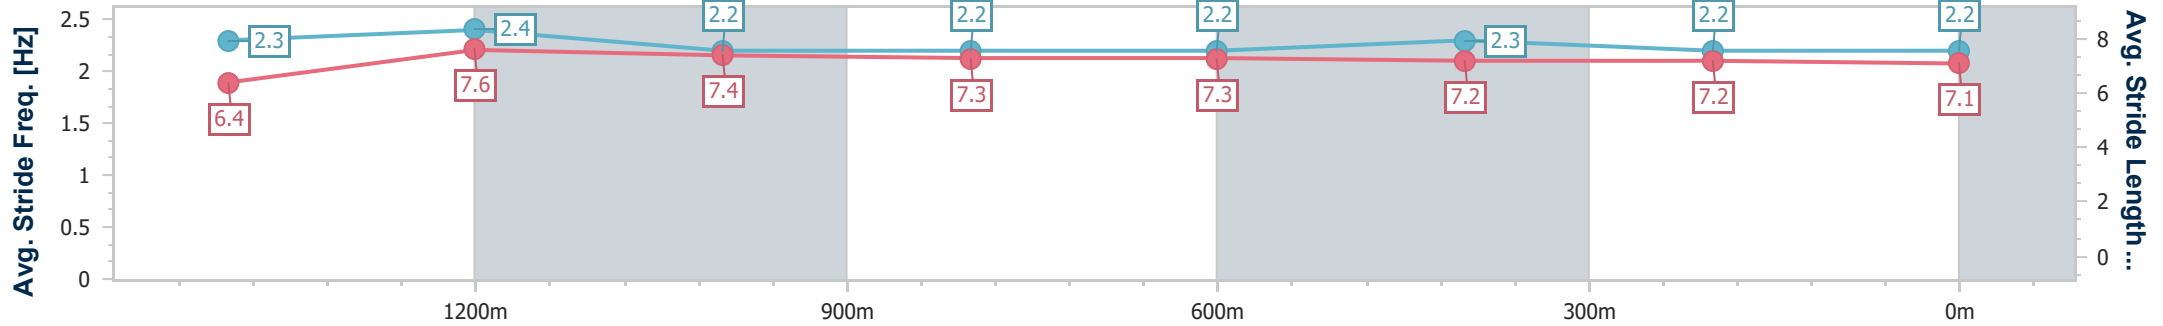

- [] Ranking at each section and finish
- .-.- No data available at this section
- NA No data available

Horse/Jockey Name	Spirit Of Beans
Final Rank	5
Fastest Section Time (Section)	0:11.09 (1400m)
Top Speed [km/h] (Section)	68.3 (1400m)
Race State	Finished

Ipswich QLD Professional
 Race 2: SCHWEPPES Class 3 Handicap (4YO only QTIS
 bonuses applicable) - 1690m

21 February 2024 - 15:23

Track Rating: Good 4, Weather: Fine, Rail Position: +6.5m Entire

Section	Overall	1400m	1200m	1000m	800m	600m	400m	200m
Section Times	1:44.76 [5] (0:19.72)	1:25.04 [2] (0:11.09)	1:13.95 [2] (0:12.06)	1:01.89 [3] (0:12.44)	0:49.45 [4] (0:12.31)	0:37.14 [4] (0:12.06)	0:25.08 [4] (0:12.34)	0:12.74 [6] (0:12.74)
Average Speed [km/h]	53.0	64.8	59.6	58.0	58.2	59.3	58.1	56.4
Top Speed [km/h]	67.8	68.3	61.5	58.5	58.8	60.1	58.8	57.8
Avg. Dist. to Rail [m]	3.2	0.6	0.2	0.3	0.8	1.6	1.2	1.2
Avg. Stride Freq. [Hz]	2.3	2.4	2.2	2.2	2.2	2.3	2.2	2.2
Avg. Stride Length [m]	6.4	7.6	7.4	7.3	7.3	7.2	7.2	7.1