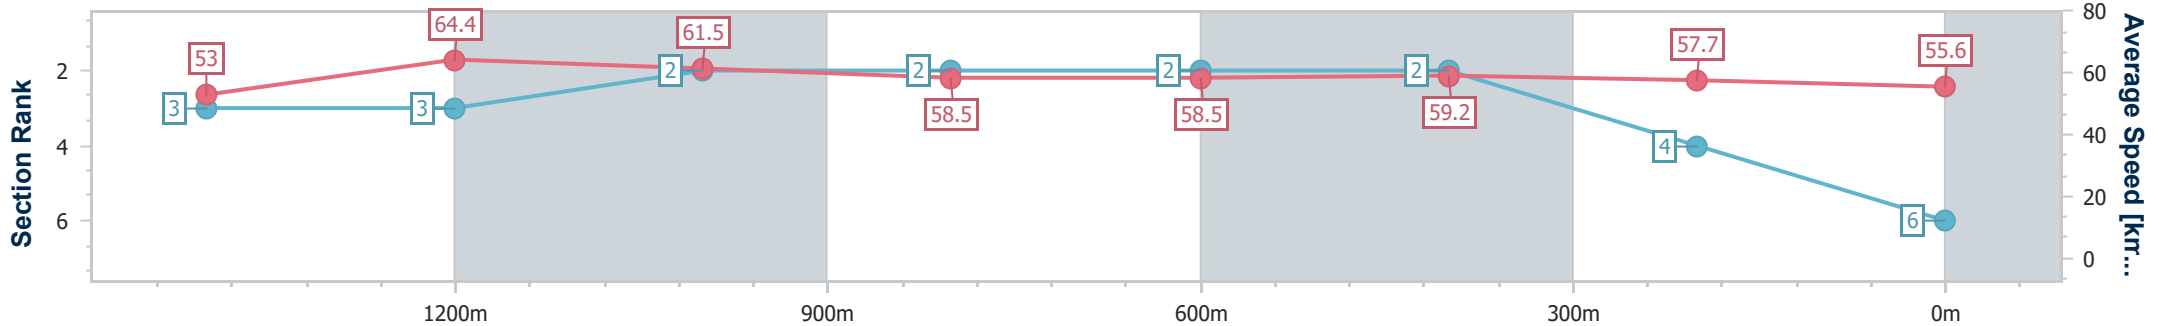

Horse/Jockey Name	Flop Turn River
Final Rank	6
Fastest Section Time (Section)	0:11.17 (1400m)
Top Speed [km/h] (Section)	66.2 (1400m)
Race State	Finished

Ipswich QLD Professional
Race 2: SCHWEPPES Class 3 Handicap (4YO only QTIS
bonuses applicable) - 1690m

21 February 2024 - 15:23

Track Rating: Good 4, Weather: Fine, Rail Position: +6.5m Entire

Section	Overall	1400m	1200m	1000m	800m	600m	400m	200m
Section Times	1:44.85 [6] (0:19.76)	1:25.09 [3] (0:11.17)	1:13.92 [3] (0:11.75)	1:02.17 [2] (0:12.30)	0:49.87 [2] (0:12.31)	0:37.56 [2] (0:12.12)	0:25.44 [2] (0:12.48)	0:12.96 [4] (0:12.96)
Average Speed [km/h]	53.0	64.4	61.5	58.5	58.5	59.2	57.7	55.6
Top Speed [km/h]	66.1	66.2	63.2	59.3	59.4	59.9	58.7	57.2
Avg. Dist. to Rail [m]	4.3	0.5	0.6	0.1	0.5	0.4	0.7	1.3
Avg. Stride Freq. [Hz]	2.4	2.4	2.4	2.3	2.3	2.4	2.3	2.3
Avg. Stride Length [m]	6.2	7.5	7.2	7.1	7.1	7.0	6.8	6.8

- [ ] Ranking at each section and finish
- -.-.- No data available at this section
- NA No data available