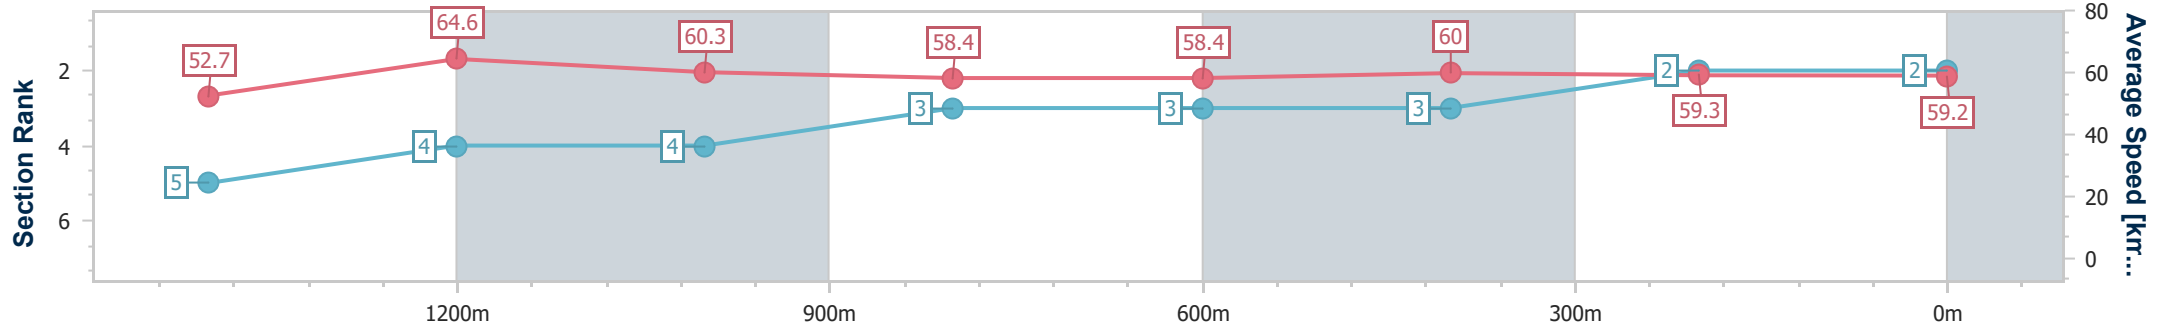

Horse/Jockey Name	Quest Of Quests
Final Rank	2
Fastest Section Time (Section)	0:11.17 (1400m)
Top Speed [km/h] (Section)	65.6 (Overall)
Race State	Finished

Ipswich QLD Professional
Race 2: SCHWEPPE'S Class 3 Handicap (4YO only QTIS
bonuses applicable) - 1690m

21 February 2024 - 15:23

Track Rating: Good 4, Weather: Fine, Rail Position: +6.5m Entire

Section	Overall	1400m	1200m	1000m	800m	600m	400m	200m
Section Times	1:43.83 [2] (0:19.81)	1:24.02 [5] (0:11.17)	1:12.85 [4] (0:11.92)	1:00.93 [4] (0:12.33)	0:48.60 [3] (0:12.34)	0:36.26 [3] (0:11.99)	0:24.27 [3] (0:12.08)	0:12.19 [2] (0:12.19)
Average Speed [km/h]	52.7	64.6	60.3	58.4	58.4	60.0	59.3	59.2
Top Speed [km/h]	65.6	65.6	62.4	59.1	58.8	60.6	60.4	60.0
Avg. Dist. to Rail [m]	1.8	0.2	0.3	0.1	0.2	0.4	0.3	0.3
Avg. Stride Freq. [Hz]	2.4	2.4	2.4	2.3	2.3	2.4	2.4	2.4
Avg. Stride Length [m]	6.2	7.3	7.1	7.0	6.9	7.0	6.8	6.9

- [ ] Ranking at each section and finish
- -.-.- No data available at this section
- NA No data available