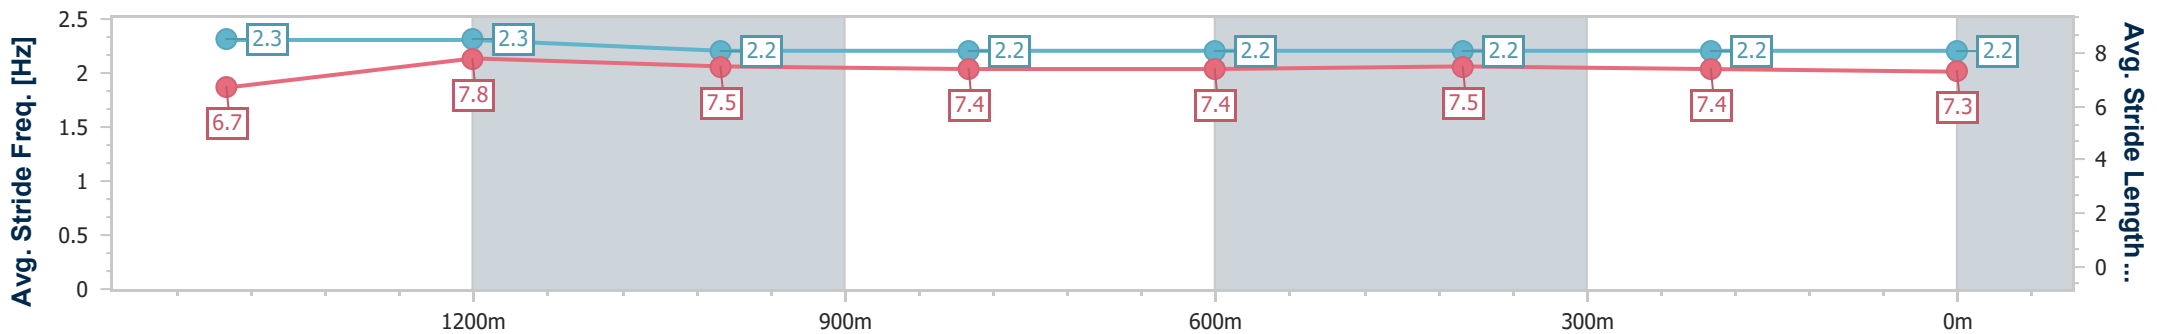

Horse/Jockey Name	Whisky Dream
Final Rank	1
Fastest Section Time (Section)	0:11.13 (1400m)
Top Speed [km/h] (Section)	67.3 (1400m)
Race State	Finished

Ipswich QLD Professional
Race 2: SCHWEPPE'S Class 3 Handicap (4YO only QTIS
bonuses applicable) - 1690m

21 February 2024 - 15:23

Track Rating: Good 4, Weather: Fine, Rail Position: +6.5m Entire

Section	Overall	1400m	1200m	1000m	800m	600m	400m	200m
Section Times	1:43.65 [1] (0:19.56)	1:24.09 [1] (0:11.13)	1:12.96 [1] (0:11.87)	1:01.09 [1] (0:12.33)	0:48.76 [1] (0:12.32)	0:36.44 [1] (0:12.01)	0:24.43 [1] (0:12.07)	0:12.36 [1] (0:12.36)
Average Speed [km/h]	53.4	65.0	60.6	58.5	58.1	59.6	59.5	58.2
Top Speed [km/h]	67.3	67.3	63.1	59.4	59.1	60.1	60.0	59.4
Avg. Dist. to Rail [m]	4.8	0.6	0.3	0.3	0.9	1.3	1.3	0.8
Avg. Stride Freq. [Hz]	2.3	2.3	2.2	2.2	2.2	2.2	2.2	2.2
Avg. Stride Length [m]	6.7	7.8	7.5	7.4	7.4	7.5	7.4	7.3

- [ ] Ranking at each section and finish
- -.-.- No data available at this section
- NA No data available