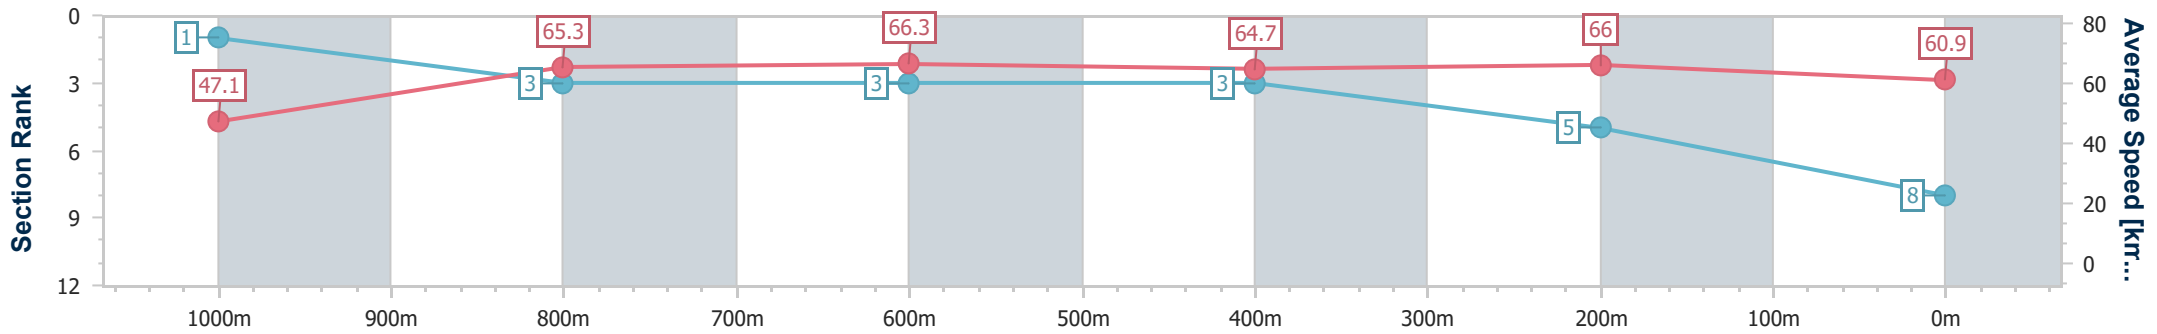

- [] Ranking at each section and finish
- .-.- No data available at this section
- NA No data available

Horse/Jockey Name	Great Aspirations
Final Rank	8
Fastest Section Time (Section)	0:08.41 (Overall)
Top Speed [km/h] (Section)	68.1 (800m)
Race State	Finished

Doomben QLD Professional

Race 4: CASCADE BENCHMARK 62 Handicap - 1110m

24 January 2024 - 15:59

Track Rating: Good 4, Weather: Fine, Rail Position: +9.5m Entire

BRISBANE RACING CLUB

Section	Overall	1000m	800m	600m	400m	200m
Section Times	1:04.54 [8] (0:08.41)	0:56.13 [1] (0:11.10)	0:45.03 [3] (0:10.99)	0:34.04 [3] (0:11.22)	0:22.82 [3] (0:10.96)	0:11.86 [5]
Average Speed [km/h]	47.1	65.3	66.3	64.7	66.0	60.9
Top Speed [km/h]	65.1	67.0	68.1	66.8	67.4	64.7
Avg. Dist. to Rail [m]	4.6	1.5	2.3	2.1	2.6	4.7
Avg. Stride Freq. [Hz]	2.4	2.4	2.5	2.4	2.5	2.4
Avg. Stride Length [m]	6.3	7.5	7.5	7.4	7.4	7.0

- [] Ranking at each section and finish
- .-.- No data available at this section
- NA No data available