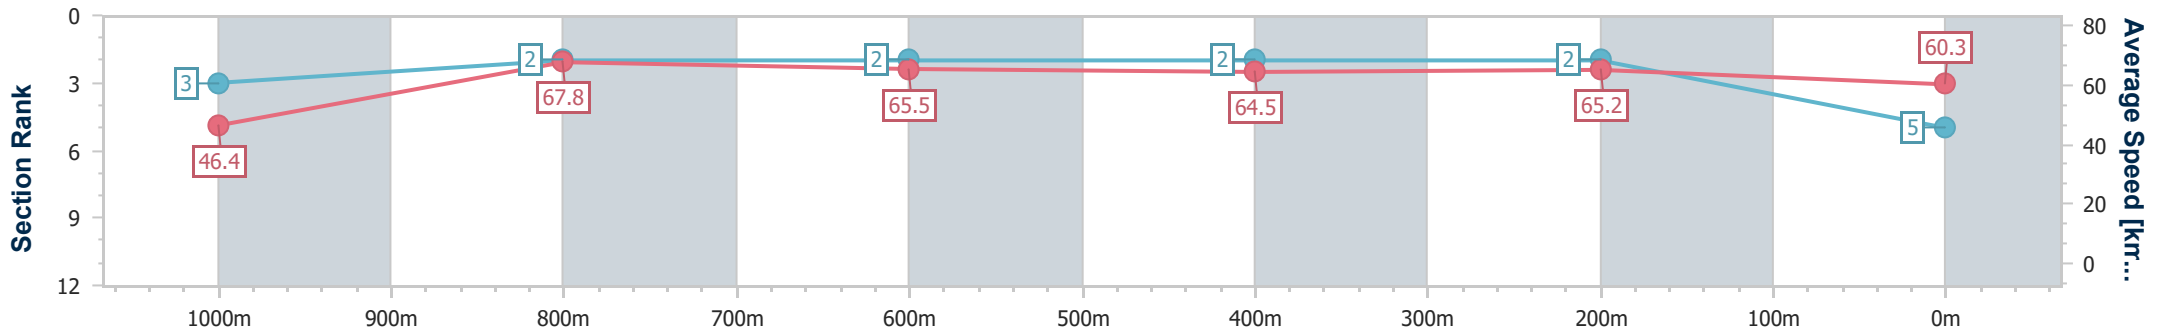

- [] Ranking at each section and finish
- .-.- No data available at this section
- NA No data available

Horse/Jockey Name	Shapin Power
Final Rank	5
Fastest Section Time (Section)	0:08.53 (Overall)
Top Speed [km/h] (Section)	68.9 (1000m)
Race State	Finished

Doomben QLD Professional

Race 4: CASCADE BENCHMARK 62 Handicap - 1110m

24 January 2024 - 15:59

Track Rating: Good 4, Weather: Fine, Rail Position: +9.5m Entire

BRISBANE RACING CLUB

Section	Overall	1000m	800m	600m	400m	200m
Section Times	1:04.48 [5] (0:08.53)	0:55.95 [3] (0:10.72)	0:45.23 [2] (0:11.02)	0:34.21 [2] (0:11.23)	0:22.98 [2] (0:11.02)	0:11.96 [2] (0:11.96)
Average Speed [km/h]	46.4	67.8	65.5	64.5	65.2	60.3
Top Speed [km/h]	65.8	68.9	67.2	65.4	66.1	64.8
Avg. Dist. to Rail [m]	3.2	2.4	1.1	0.7	0.6	2.0
Avg. Stride Freq. [Hz]	2.4	2.5	2.4	2.4	2.4	2.3
Avg. Stride Length [m]	6.2	7.6	7.7	7.6	7.5	7.3

- [] Ranking at each section and finish
- .-.- No data available at this section
- NA No data available

Horse/Jockey Name	The Lions' Gate
Final Rank	6
Fastest Section Time (Section)	0:09.03 (Overall)
Top Speed [km/h] (Section)	68.5 (800m)
Race State	Finished