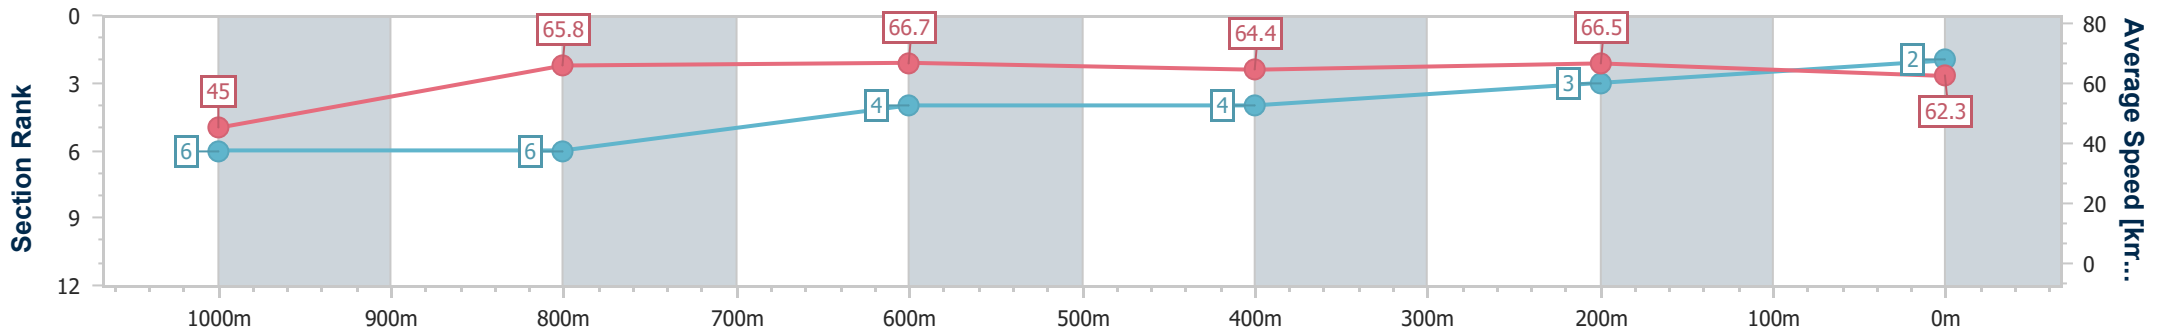

Doomben QLD Professional

Race 4: CASCADE BENCHMARK 62 Handicap - 1110m

24 January 2024 - 15:59

Track Rating: Good 4, Weather: Fine, Rail Position: +9.5m Entire

BRISBANE RACING CLUB

Section	Overall	1000m	800m	600m	400m	200m
Section Times	1:04.16 [2] (0:08.82)	0:55.34 [6] (0:10.93)	0:44.41 [6] (0:10.81)	0:33.60 [4] (0:11.19)	0:22.41 [4] (0:10.85)	0:11.56 [3] (0:11.56)
Average Speed [km/h]	45.0	65.8	66.7	64.4	66.5	62.3
Top Speed [km/h]	65.1	67.8	67.9	65.9	67.8	65.7
Avg. Dist. to Rail [m]	3.5	0.5	0.3	0.4	1.3	0.8
Avg. Stride Freq. [Hz]	2.3	2.4	2.4	2.4	2.4	2.4
Avg. Stride Length [m]	6.1	7.6	7.7	7.6	7.5	7.1