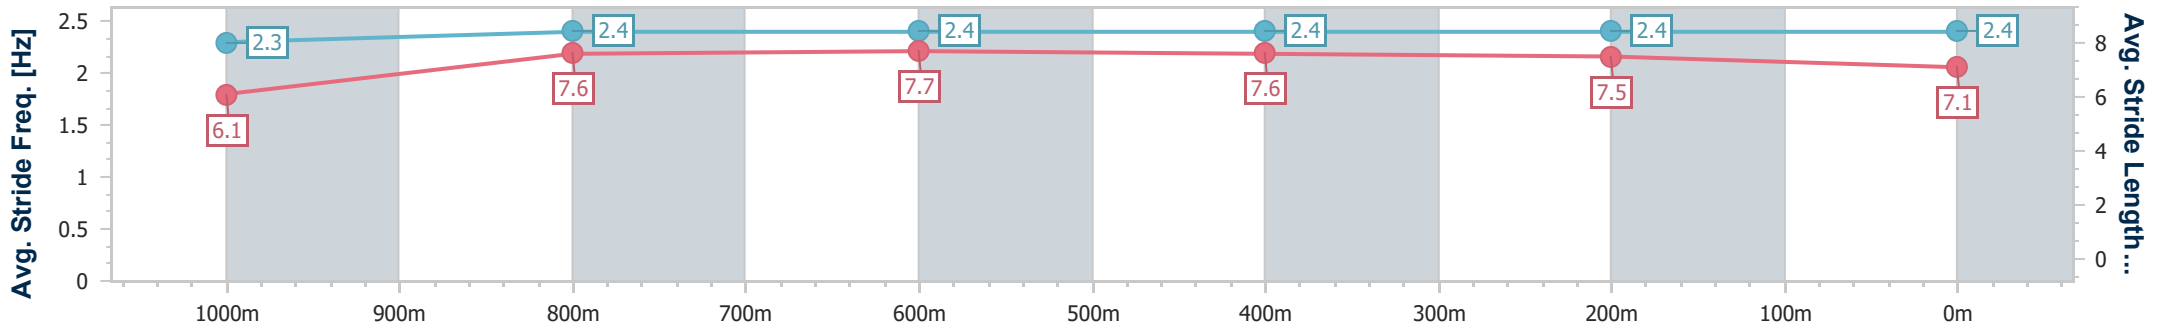

Doomben QLD Professional

Race 4: CASCADE BENCHMARK 62 Handicap - 1110m

24 January 2024 - 15:59

Track Rating: Good 4, Weather: Fine, Rail Position: +9.5m Entire

BRISBANE RACING CLUB

Section	Overall	1000m	800m	600m	400m	200m
Section Times	1:04.16 [2] (0:08.82)	0:55.34 [6] (0:10.93)	0:44.41 [6] (0:10.81)	0:33.60 [4] (0:11.19)	0:22.41 [4] (0:10.85)	0:11.56 [3] (0:11.56)
Average Speed [km/h]	45.0	65.8	66.7	64.4	66.5	62.3
Top Speed [km/h]	65.1	67.8	67.9	65.9	67.8	65.7
Avg. Dist. to Rail [m]	3.5	0.5	0.3	0.4	1.3	0.8
Avg. Stride Freq. [Hz]	2.3	2.4	2.4	2.4	2.4	2.4
Avg. Stride Length [m]	6.1	7.6	7.7	7.6	7.5	7.1