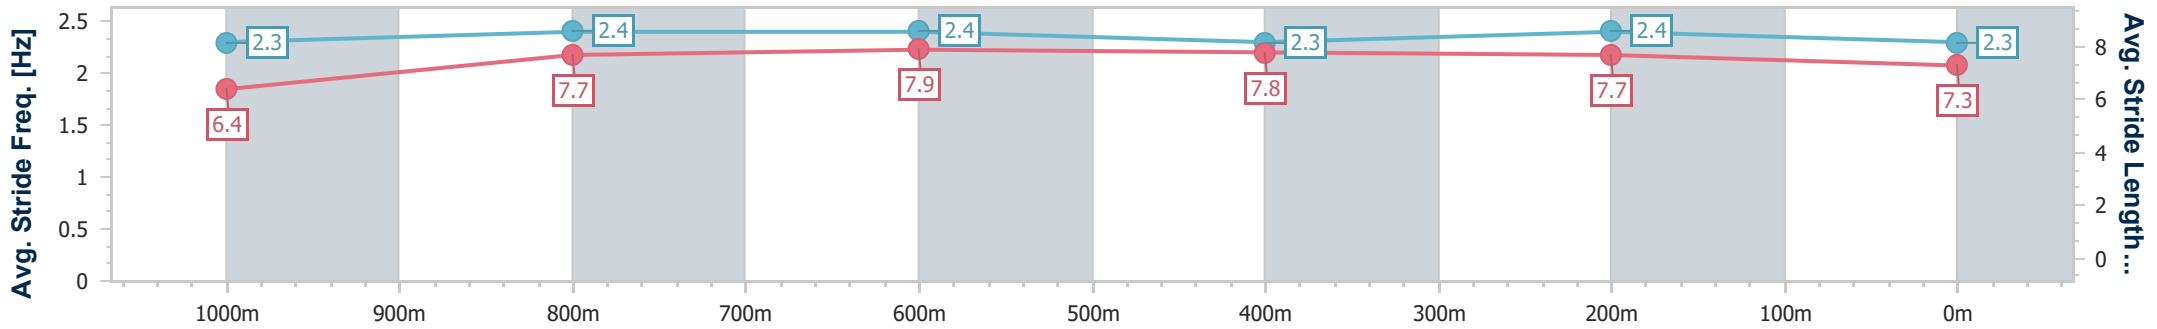

Doomben QLD Professional

Race 4: CASCADE BENCHMARK 62 Handicap - 1110m

24 January 2024 - 15:59

Track Rating: Good 4, Weather: Fine, Rail Position: +9.5m Entire

BRISBANE RACING CLUB

Section	Overall	1000m	800m	600m	400m	200m
Section Times	1:04.34 [4] (0:08.65)	0:55.69 [4] (0:11.09)	0:44.60 [5] (0:10.92)	0:33.68 [5] (0:11.27)	0:22.41 [5] (0:10.84)	0:11.57 [6] (0:11.57)
Average Speed [km/h]	45.8	64.9	66.7	65.1	66.5	62.4
Top Speed [km/h]	62.4	68.0	68.2	66.6	67.7	65.6
Avg. Dist. to Rail [m]	5.0	0.5	2.0	3.1	4.0	7.2
Avg. Stride Freq. [Hz]	2.3	2.4	2.4	2.3	2.4	2.3
Avg. Stride Length [m]	6.4	7.7	7.9	7.8	7.7	7.3

- [] Ranking at each section and finish
- .-.- No data available at this section
- NA No data available

Horse/Jockey Name	Shapin Power
Final Rank	5
Fastest Section Time (Section)	0:08.53 (Overall)
Top Speed [km/h] (Section)	68.9 (1000m)
Race State	Finished