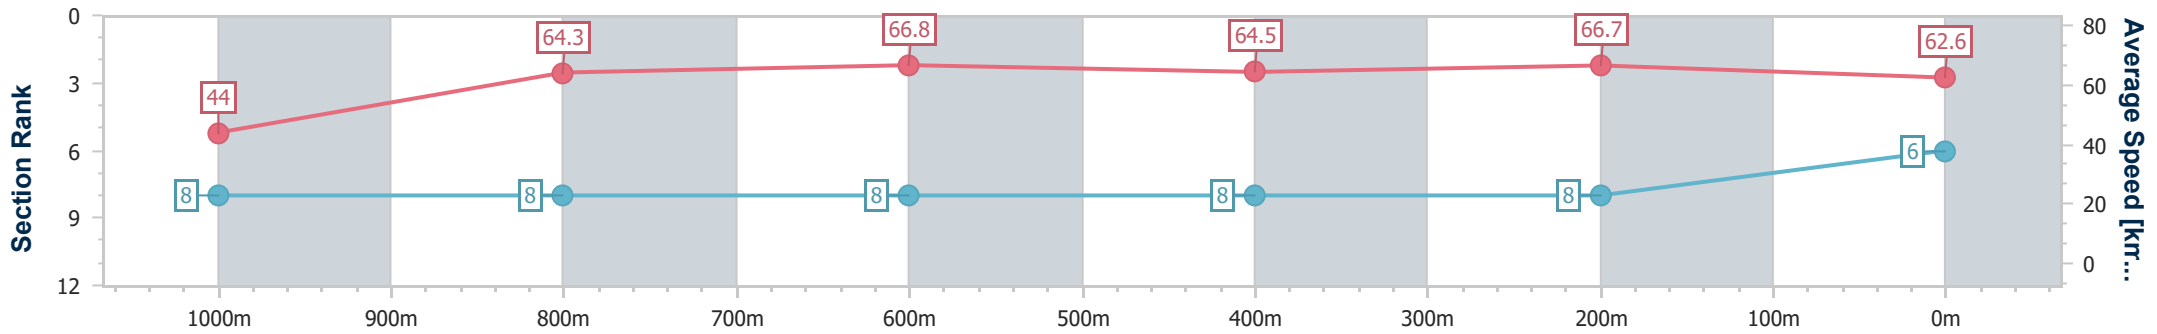

- [] Ranking at each section and finish
- .-.- No data available at this section
- NA No data available

Horse/Jockey Name	The Lions' Gate
Final Rank	6
Fastest Section Time (Section)	0:09.03 (Overall)
Top Speed [km/h] (Section)	68.5 (800m)
Race State	Finished

Doomben QLD Professional

Race 4: CASCADE BENCHMARK 62 Handicap - 1110m

24 January 2024 - 15:59

Track Rating: Good 4, Weather: Fine, Rail Position: +9.5m Entire

BRISBANE RACING CLUB

Section	Overall	1000m	800m	600m	400m	200m
Section Times	1:04.49 [6] (0:09.03)	0:55.46 [8] (0:11.16)	0:44.30 [8] (0:10.79)	0:33.51 [8] (0:11.19)	0:22.32 [8] (0:10.83)	0:11.49 [8] (0:11.49)
Average Speed [km/h]	44.0	64.3	66.8	64.5	66.7	62.6
Top Speed [km/h]	63.1	66.4	68.5	66.1	67.6	66.1
Avg. Dist. to Rail [m]	3.6	0.6	0.7	0.6	0.9	1.8
Avg. Stride Freq. [Hz]	2.2	2.3	2.3	2.3	2.3	2.3
Avg. Stride Length [m]	6.3	7.8	8.0	7.9	7.9	7.6

- [] Ranking at each section and finish
- .-.- No data available at this section
- NA No data available

Horse/Jockey Name	Duly Elected
Final Rank	7
Fastest Section Time (Section)	0:08.67 (Overall)
Top Speed [km/h] (Section)	69.1 (800m)
Race State	Finished