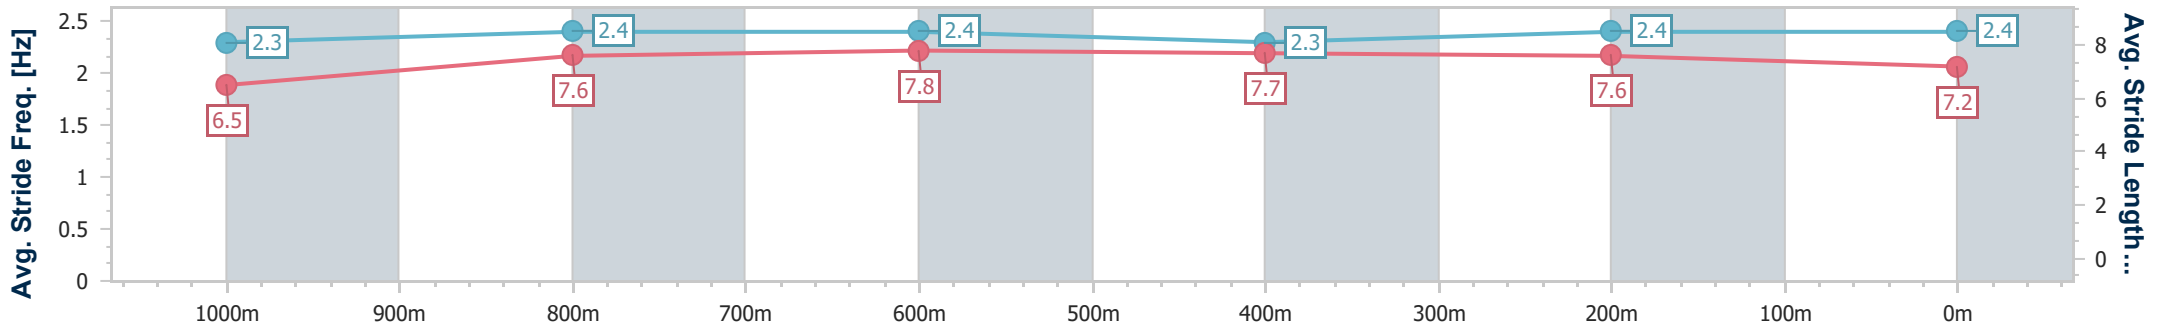

Doomben QLD Professional

Race 4: CASCADE BENCHMARK 62 Handicap - 1110m

24 January 2024 - 15:59

Track Rating: Good 4, Weather: Fine, Rail Position: +9.5m Entire

BRISBANE RACING CLUB

Section	Overall	1000m	800m	600m	400m	200m
Section Times	1:04.54 [7] (0:08.67)	0:55.87 [5] (0:10.95)	0:44.92 [4] (0:11.04)	0:33.88 [6] (0:11.31)	0:22.57 [6] (0:10.71)	0:11.86 [4] (0:11.86)
Average Speed [km/h]	45.6	66.0	65.7	63.9	67.1	60.8
Top Speed [km/h]	64.2	69.1	69.1	65.9	68.7	66.9
Avg. Dist. to Rail [m]	1.0	0.5	1.8	0.9	0.3	1.7
Avg. Stride Freq. [Hz]	2.3	2.4	2.4	2.3	2.4	2.4
Avg. Stride Length [m]	6.5	7.6	7.8	7.7	7.6	7.2

- [] Ranking at each section and finish
- .-.- No data available at this section
- NA No data available

Horse/Jockey Name	Great Aspirations
Final Rank	8
Fastest Section Time (Section)	0:08.41 (Overall)
Top Speed [km/h] (Section)	68.1 (800m)
Race State	Finished