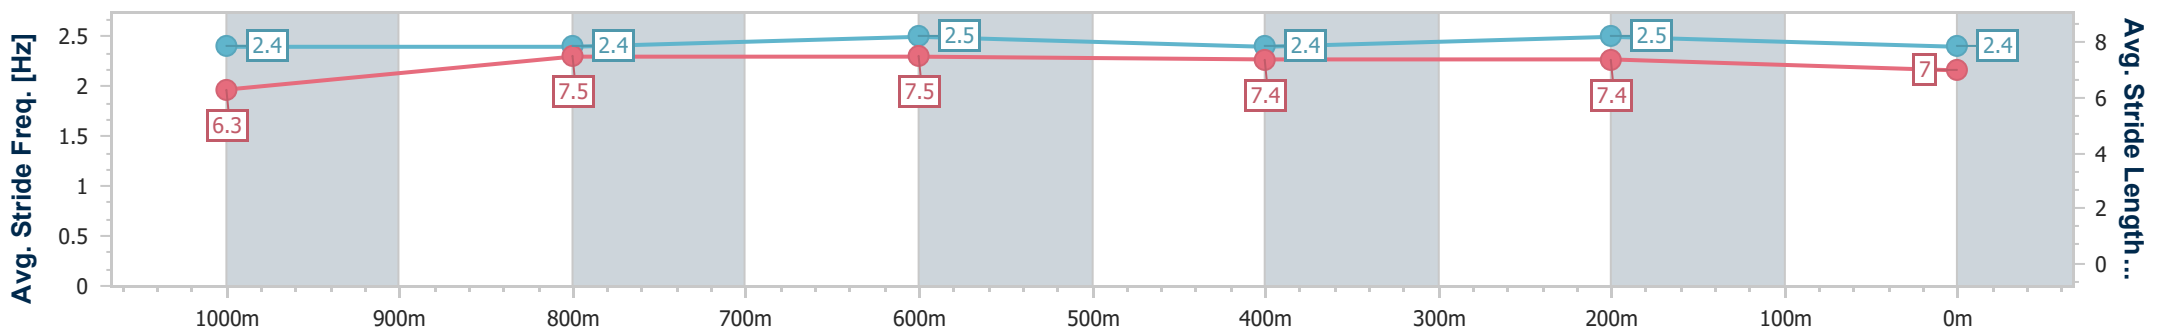

- [] Ranking at each section and finish
- .-.- No data available at this section
- NA No data available

Horse/Jockey Name	Great Aspirations
Final Rank	8
Fastest Section Time (Section)	0:08.41 (Overall)
Top Speed [km/h] (Section)	68.1 (800m)
Race State	Finished

Doomben QLD Professional

Race 4: CASCADE BENCHMARK 62 Handicap - 1110m

24 January 2024 - 15:59

Track Rating: Good 4, Weather: Fine, Rail Position: +9.5m Entire

BRISBANE RACING CLUB

Section	Overall	1000m	800m	600m	400m	200m
Section Times	1:04.54 [8] (0:08.41)	0:56.13 [1] (0:11.10)	0:45.03 [3] (0:10.99)	0:34.04 [3] (0:11.22)	0:22.82 [3] (0:10.96)	0:11.86 [5]
Average Speed [km/h]	47.1	65.3	66.3	64.7	66.0	60.9
Top Speed [km/h]	65.1	67.0	68.1	66.8	67.4	64.7
Avg. Dist. to Rail [m]	4.6	1.5	2.3	2.1	2.6	4.7
Avg. Stride Freq. [Hz]	2.4	2.4	2.5	2.4	2.5	2.4
Avg. Stride Length [m]	6.3	7.5	7.5	7.4	7.4	7.0

- [] Ranking at each section and finish
- .-.- No data available at this section
- NA No data available