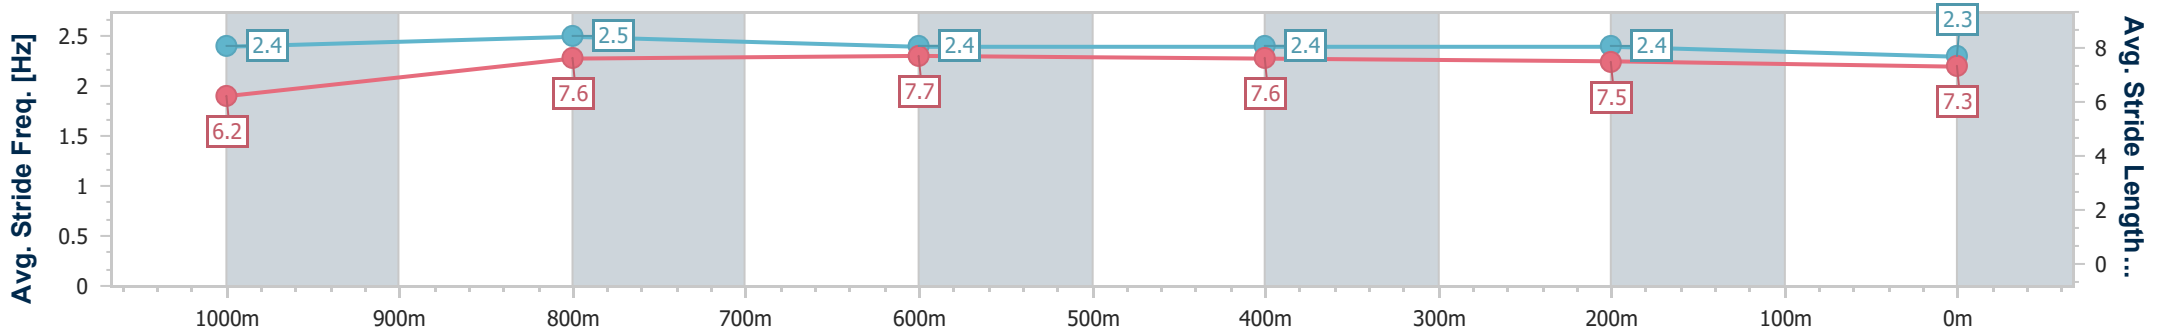

- [] Ranking at each section and finish
- .-.- No data available at this section
- NA No data available

Horse/Jockey Name	Shapin Power
Final Rank	5
Fastest Section Time (Section)	0:08.53 (Overall)
Top Speed [km/h] (Section)	68.9 (1000m)
Race State	Finished

Doomben QLD Professional

Race 4: CASCADE BENCHMARK 62 Handicap - 1110m

24 January 2024 - 15:59

Track Rating: Good 4, Weather: Fine, Rail Position: +9.5m Entire

BRISBANE RACING CLUB

Section	Overall	1000m	800m	600m	400m	200m
Section Times	1:04.48 [5] (0:08.53)	0:55.95 [3] (0:10.72)	0:45.23 [2] (0:11.02)	0:34.21 [2] (0:11.23)	0:22.98 [2] (0:11.02)	0:11.96 [2] (0:11.96)
Average Speed [km/h]	46.4	67.8	65.5	64.5	65.2	60.3
Top Speed [km/h]	65.8	68.9	67.2	65.4	66.1	64.8
Avg. Dist. to Rail [m]	3.2	2.4	1.1	0.7	0.6	2.0
Avg. Stride Freq. [Hz]	2.4	2.5	2.4	2.4	2.4	2.3
Avg. Stride Length [m]	6.2	7.6	7.7	7.6	7.5	7.3

- [] Ranking at each section and finish
- .-.- No data available at this section
- NA No data available

Horse/Jockey Name	The Lions' Gate
Final Rank	6
Fastest Section Time (Section)	0:09.03 (Overall)
Top Speed [km/h] (Section)	68.5 (800m)
Race State	Finished