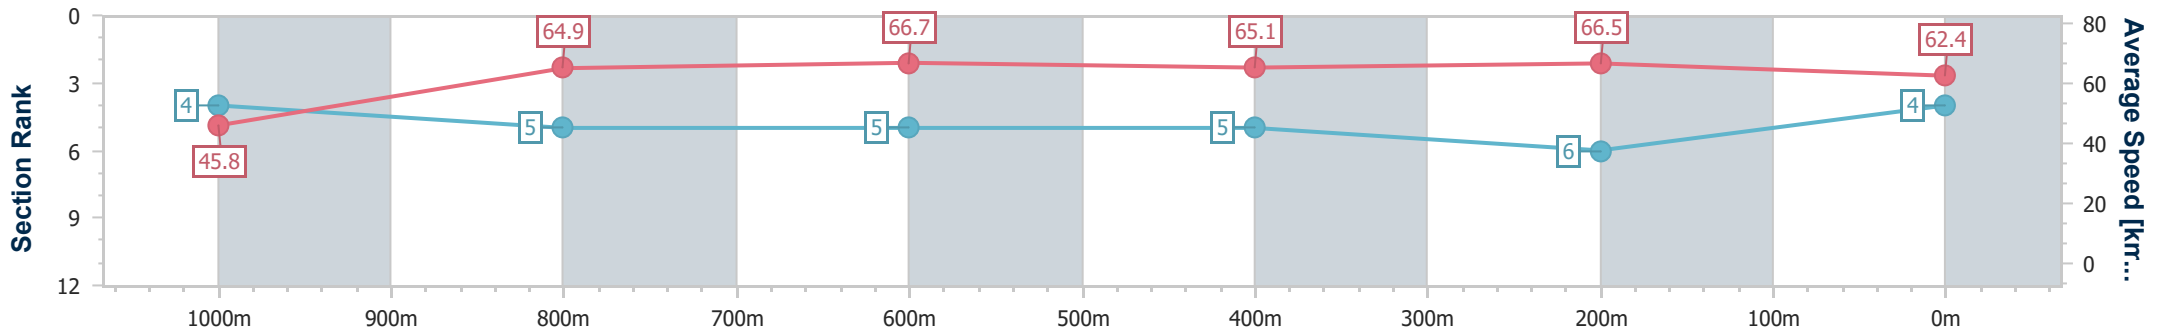

Doomben QLD Professional

Race 4: CASCADE BENCHMARK 62 Handicap - 1110m

24 January 2024 - 15:59

Track Rating: Good 4, Weather: Fine, Rail Position: +9.5m Entire

BRISBANE RACING CLUB

Section	Overall	1000m	800m	600m	400m	200m
Section Times	1:04.34 [4] (0:08.65)	0:55.69 [4] (0:11.09)	0:44.60 [5] (0:10.92)	0:33.68 [5] (0:11.27)	0:22.41 [5] (0:10.84)	0:11.57 [6] (0:11.57)
Average Speed [km/h]	45.8	64.9	66.7	65.1	66.5	62.4
Top Speed [km/h]	62.4	68.0	68.2	66.6	67.7	65.6
Avg. Dist. to Rail [m]	5.0	0.5	2.0	3.1	4.0	7.2
Avg. Stride Freq. [Hz]	2.3	2.4	2.4	2.3	2.4	2.3
Avg. Stride Length [m]	6.4	7.7	7.9	7.8	7.7	7.3

- [] Ranking at each section and finish
- .-.- No data available at this section
- NA No data available

Horse/Jockey Name	Shapin Power
Final Rank	5
Fastest Section Time (Section)	0:08.53 (Overall)
Top Speed [km/h] (Section)	68.9 (1000m)
Race State	Finished