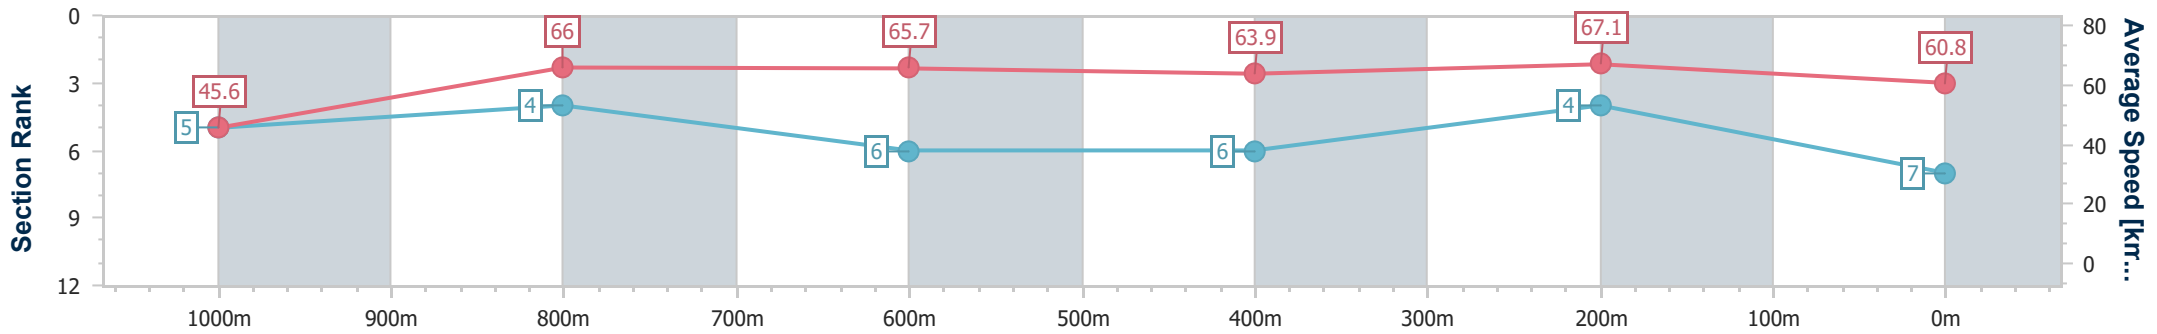

Doomben QLD Professional

Race 4: CASCADE BENCHMARK 62 Handicap - 1110m

24 January 2024 - 15:59

Track Rating: Good 4, Weather: Fine, Rail Position: +9.5m Entire

BRISBANE RACING CLUB

Section	Overall	1000m	800m	600m	400m	200m
Section Times	1:04.54 [7] (0:08.67)	0:55.87 [5] (0:10.95)	0:44.92 [4] (0:11.04)	0:33.88 [6] (0:11.31)	0:22.57 [6] (0:10.71)	0:11.86 [4] (0:11.86)
Average Speed [km/h]	45.6	66.0	65.7	63.9	67.1	60.8
Top Speed [km/h]	64.2	69.1	69.1	65.9	68.7	66.9
Avg. Dist. to Rail [m]	1.0	0.5	1.8	0.9	0.3	1.7
Avg. Stride Freq. [Hz]	2.3	2.4	2.4	2.3	2.4	2.4
Avg. Stride Length [m]	6.5	7.6	7.8	7.7	7.6	7.2

- [] Ranking at each section and finish
- .-.- No data available at this section
- NA No data available

Horse/Jockey Name	Great Aspirations
Final Rank	8
Fastest Section Time (Section)	0:08.41 (Overall)
Top Speed [km/h] (Section)	68.1 (800m)
Race State	Finished