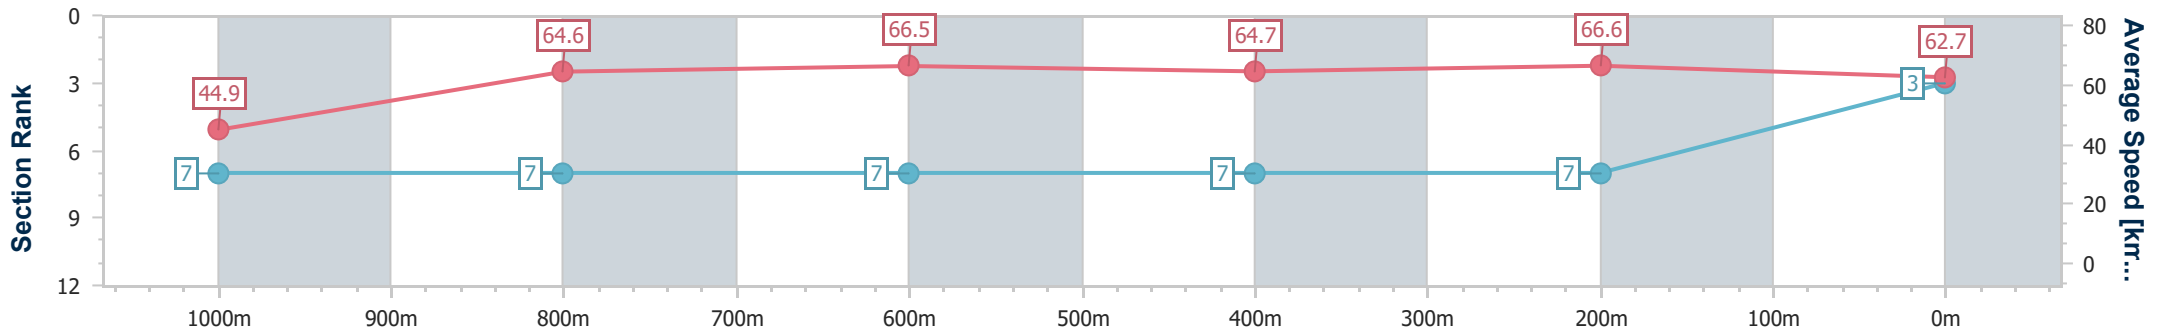

Doomben QLD Professional

Race 4: CASCADE BENCHMARK 62 Handicap - 1110m

24 January 2024 - 15:59

Track Rating: Good 4, Weather: Fine, Rail Position: +9.5m Entire

BRISBANE RACING CLUB

Section	Overall	1000m	800m	600m	400m	200m
Section Times	1:04.32 [3] (0:08.87)	0:55.45 [7] (0:11.18)	0:44.27 [7] (0:10.86)	0:33.41 [7] (0:11.12)	0:22.29 [7] (0:10.83)	0:11.46 [7] (0:11.46)
Average Speed [km/h]	44.9	64.6	66.5	64.7	66.6	62.7
Top Speed [km/h]	63.6	66.3	68.6	66.4	68.6	65.1
Avg. Dist. to Rail [m]	5.8	0.6	0.6	0.9	1.4	5.3
Avg. Stride Freq. [Hz]	2.3	2.4	2.4	2.2	2.4	2.4
Avg. Stride Length [m]	6.2	7.5	7.7	8.1	7.7	7.3

- [] Ranking at each section and finish
- .-.- No data available at this section
- NA No data available

Horse/Jockey Name	Airstrike
Final Rank	4
Fastest Section Time (Section)	0:08.65 (Overall)
Top Speed [km/h] (Section)	68.2 (800m)
Race State	Finished