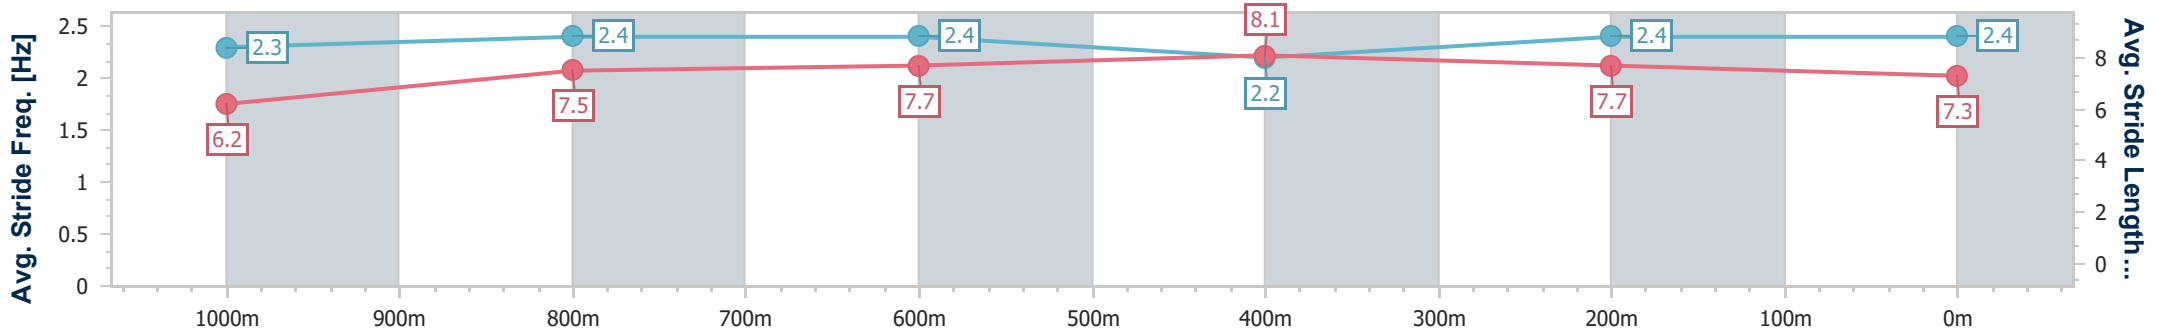

Doomben QLD Professional

Race 4: CASCADE BENCHMARK 62 Handicap - 1110m

24 January 2024 - 15:59

Track Rating: Good 4, Weather: Fine, Rail Position: +9.5m Entire

BRISBANE RACING CLUB

Section	Overall	1000m	800m	600m	400m	200m
Section Times	1:04.32 [3] (0:08.87)	0:55.45 [7] (0:11.18)	0:44.27 [7] (0:10.86)	0:33.41 [7] (0:11.12)	0:22.29 [7] (0:10.83)	0:11.46 [7] (0:11.46)
Average Speed [km/h]	44.9	64.6	66.5	64.7	66.6	62.7
Top Speed [km/h]	63.6	66.3	68.6	66.4	68.6	65.1
Avg. Dist. to Rail [m]	5.8	0.6	0.6	0.9	1.4	5.3
Avg. Stride Freq. [Hz]	2.3	2.4	2.4	2.2	2.4	2.4
Avg. Stride Length [m]	6.2	7.5	7.7	8.1	7.7	7.3

- [] Ranking at each section and finish
- .-.- No data available at this section
- NA No data available

Horse/Jockey Name	Airstrike
Final Rank	4
Fastest Section Time (Section)	0:08.65 (Overall)
Top Speed [km/h] (Section)	68.2 (800m)
Race State	Finished