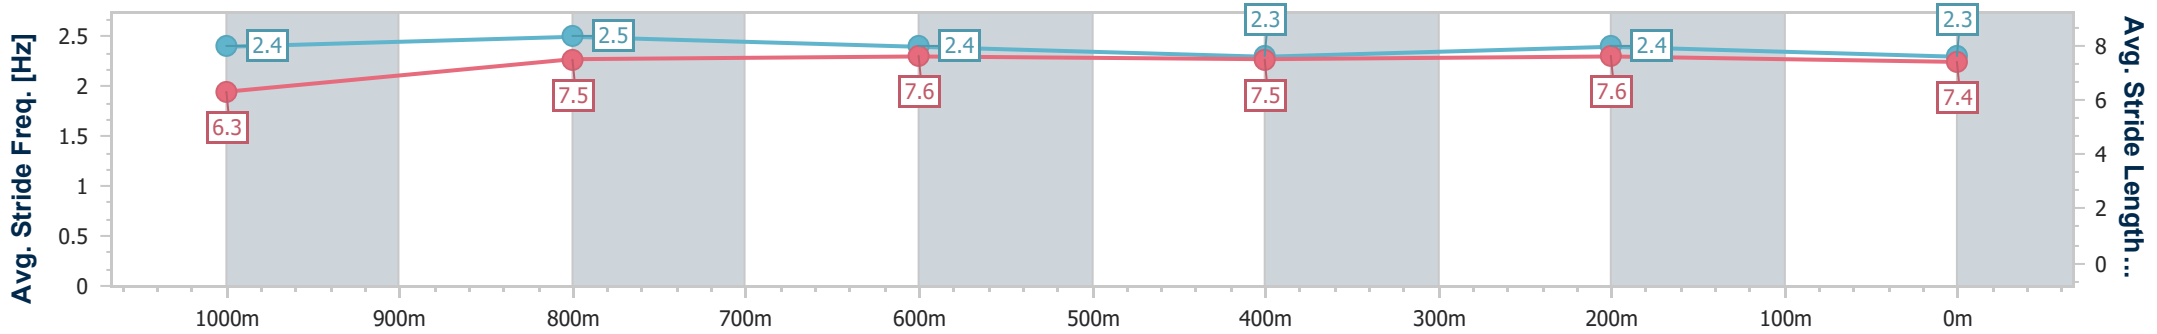

24 January 2024 - 15:59

Track Rating: Good 4, Weather: Fine, Rail Position: +9.5m Entire

BRISBANE RACING CLUB

Section	Overall	1000m	800m	600m	400m	200m
Section Times	1:04.09 [1] (0:08.42)	0:55.67 [2] (0:10.79)	0:44.88 [1] (0:10.95)	0:33.93 [1] (0:11.21)	0:22.72 [1] (0:11.03)	0:11.69 [1] (0:11.69)
Average Speed [km/h]	46.9	66.7	65.5	63.4	65.0	61.5
Top Speed [km/h]	65.0	67.9	66.9	65.2	66.6	64.3
Avg. Dist. to Rail [m]	0.5	0.3	0.6	2.2	2.3	0.6
Avg. Stride Freq. [Hz]	2.4	2.5	2.4	2.3	2.4	2.3
Avg. Stride Length [m]	6.3	7.5	7.6	7.5	7.6	7.4