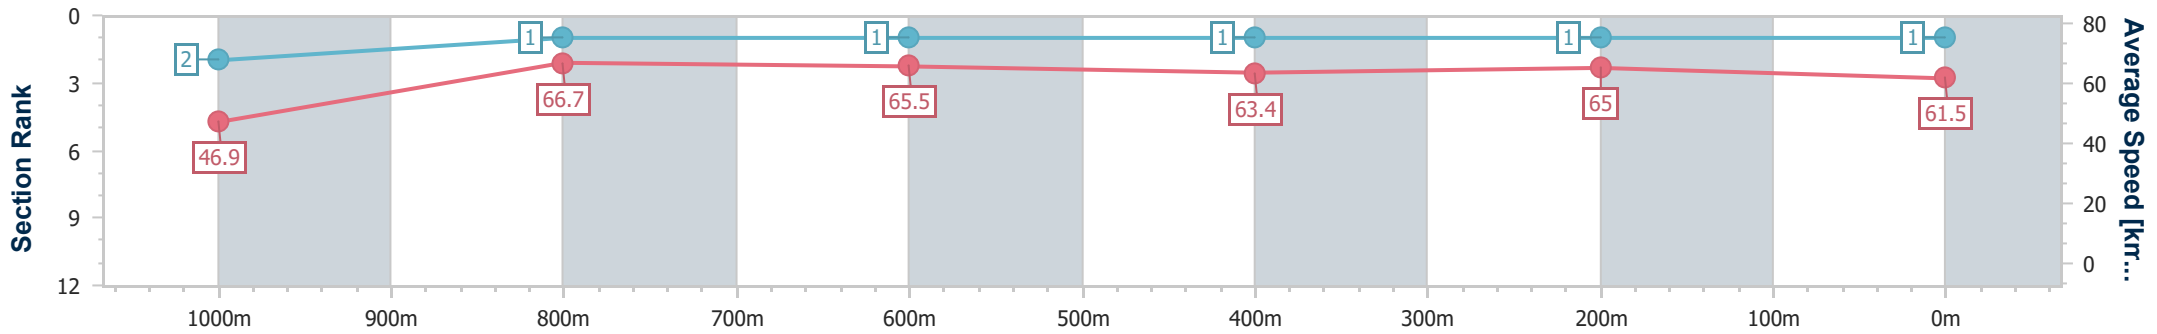

24 January 2024 - 15:59

Track Rating: Good 4, Weather: Fine, Rail Position: +9.5m Entire

BRISBANE RACING CLUB

Section	Overall	1000m	800m	600m	400m	200m
Section Times	1:04.09 [1] (0:08.42)	0:55.67 [2] (0:10.79)	0:44.88 [1] (0:10.95)	0:33.93 [1] (0:11.21)	0:22.72 [1] (0:11.03)	0:11.69 [1] (0:11.69)
Average Speed [km/h]	46.9	66.7	65.5	63.4	65.0	61.5
Top Speed [km/h]	65.0	67.9	66.9	65.2	66.6	64.3
Avg. Dist. to Rail [m]	0.5	0.3	0.6	2.2	2.3	0.6
Avg. Stride Freq. [Hz]	2.4	2.5	2.4	2.3	2.4	2.3
Avg. Stride Length [m]	6.3	7.5	7.6	7.5	7.6	7.4