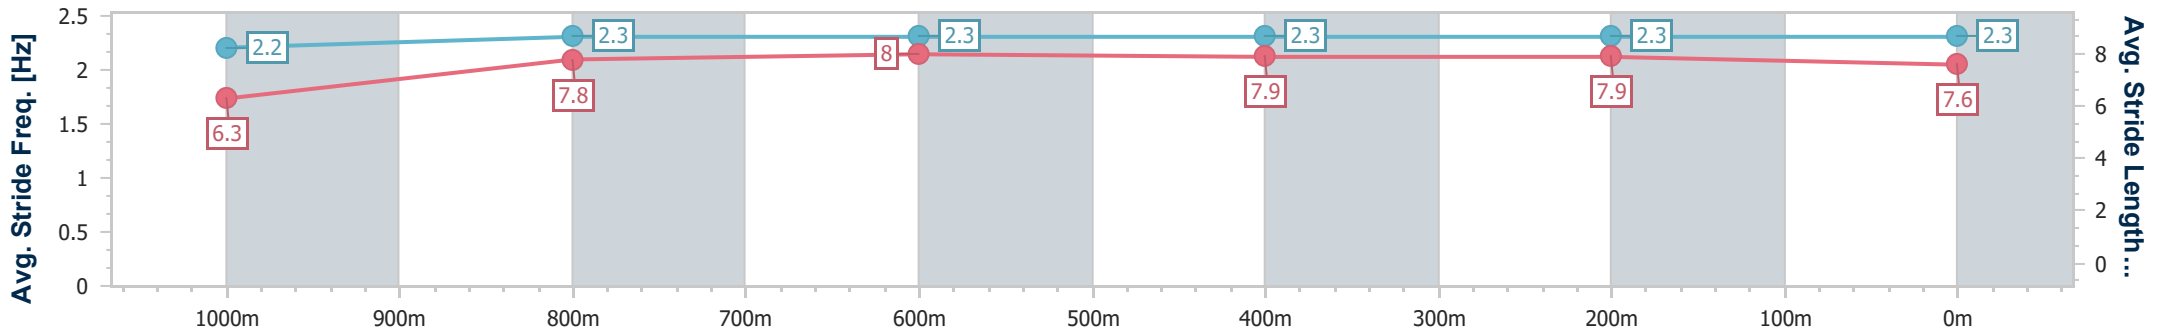

- [] Ranking at each section and finish
- .-.- No data available at this section
- NA No data available

Horse/Jockey Name	The Lions' Gate
Final Rank	6
Fastest Section Time (Section)	0:09.03 (Overall)
Top Speed [km/h] (Section)	68.5 (800m)
Race State	Finished

Doomben QLD Professional

Race 4: CASCADE BENCHMARK 62 Handicap - 1110m

24 January 2024 - 15:59

Track Rating: Good 4, Weather: Fine, Rail Position: +9.5m Entire

BRISBANE RACING CLUB

Section	Overall	1000m	800m	600m	400m	200m
Section Times	1:04.49 [6] (0:09.03)	0:55.46 [8] (0:11.16)	0:44.30 [8] (0:10.79)	0:33.51 [8] (0:11.19)	0:22.32 [8] (0:10.83)	0:11.49 [8] (0:11.49)
Average Speed [km/h]	44.0	64.3	66.8	64.5	66.7	62.6
Top Speed [km/h]	63.1	66.4	68.5	66.1	67.6	66.1
Avg. Dist. to Rail [m]	3.6	0.6	0.7	0.6	0.9	1.8
Avg. Stride Freq. [Hz]	2.2	2.3	2.3	2.3	2.3	2.3
Avg. Stride Length [m]	6.3	7.8	8.0	7.9	7.9	7.6

- [] Ranking at each section and finish
- .-.- No data available at this section
- NA No data available

Horse/Jockey Name	Duly Elected
Final Rank	7
Fastest Section Time (Section)	0:08.67 (Overall)
Top Speed [km/h] (Section)	69.1 (800m)
Race State	Finished