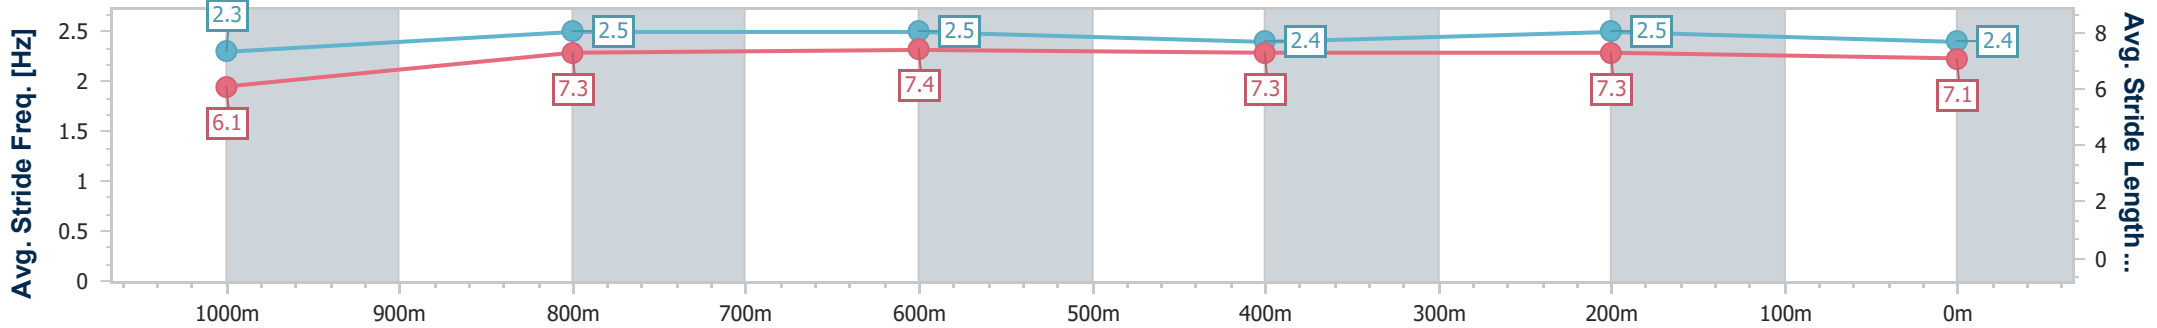

Section	Overall	1000m	800m	600m	400m	200m
Section Times	1:10.55 [7] (0:14.09)	0:56.46 [8] (0:10.96)	0:45.50 [7] (0:11.02)	0:34.48 [7] (0:11.35)	0:23.13 [6] (0:11.16)	0:11.97 [7] (0:11.97)
Average Speed [km/h]	51.1	66.0	65.4	63.3	64.6	60.2
Top Speed [km/h]	65.0	66.7	66.6	64.5	66.3	64.4
Avg. Dist. to Rail [m]	3.3	2.2	0.5	0.2	0.5	0.3
Avg. Stride Freq. [Hz]	2.3	2.5	2.5	2.4	2.5	2.4
Avg. Stride Length [m]	6.1	7.3	7.4	7.3	7.3	7.1