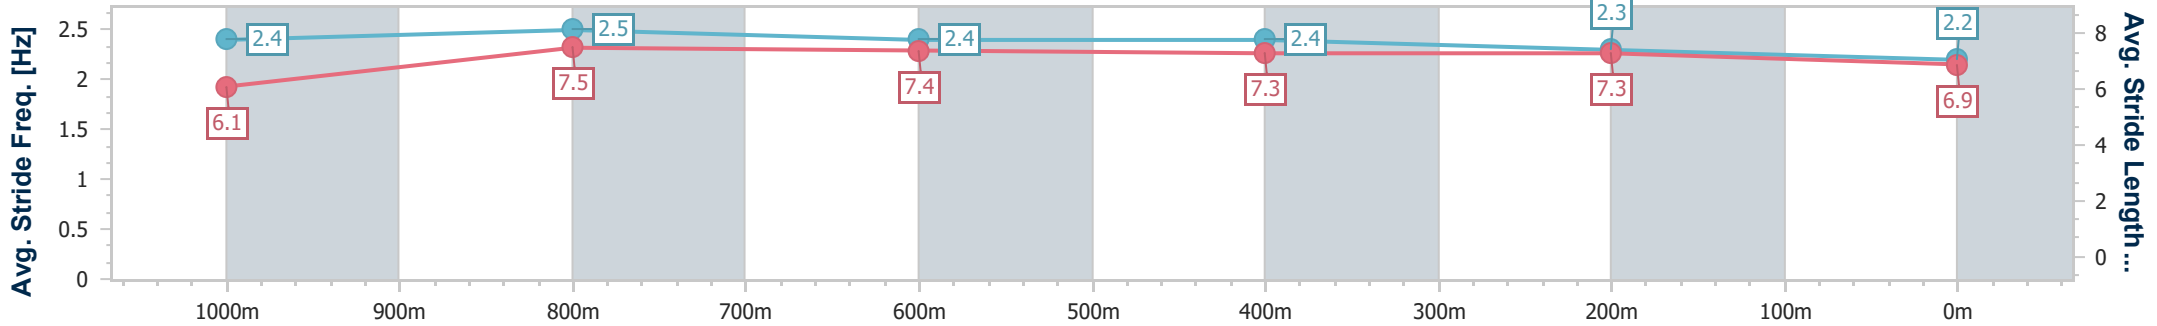

**Doomben QLD Professional**  
**Race 2: STRADBROKE SEASON ON SALE NOW Fillies and Mares Maiden Plate - 1200m**

24 January 2024 - 14:50

Track Rating: Good 4, Weather: Fine, Rail Position: +9.5m Entire

BRISBANE  
RACING CLUB

Section	Overall	1000m	800m	600m	400m	200m
Section Times	1:12.35 [9] (0:13.96)	0:58.39 [6] (0:10.98)	0:47.41 [6] (0:11.22)	0:36.19 [9] (0:11.55)	0:24.64 [9] (0:11.71)	0:12.93 [9] (0:12.93)
Average Speed [km/h]	51.5	66.0	64.4	62.4	61.6	55.5
Top Speed [km/h]	66.0	67.1	65.4	64.7	62.3	59.3
Avg. Dist. to Rail [m]	3.4	2.0	1.1	0.4	0.5	0.5
Avg. Stride Freq. [Hz]	2.4	2.5	2.4	2.4	2.3	2.2
Avg. Stride Length [m]	6.1	7.5	7.4	7.3	7.3	6.9