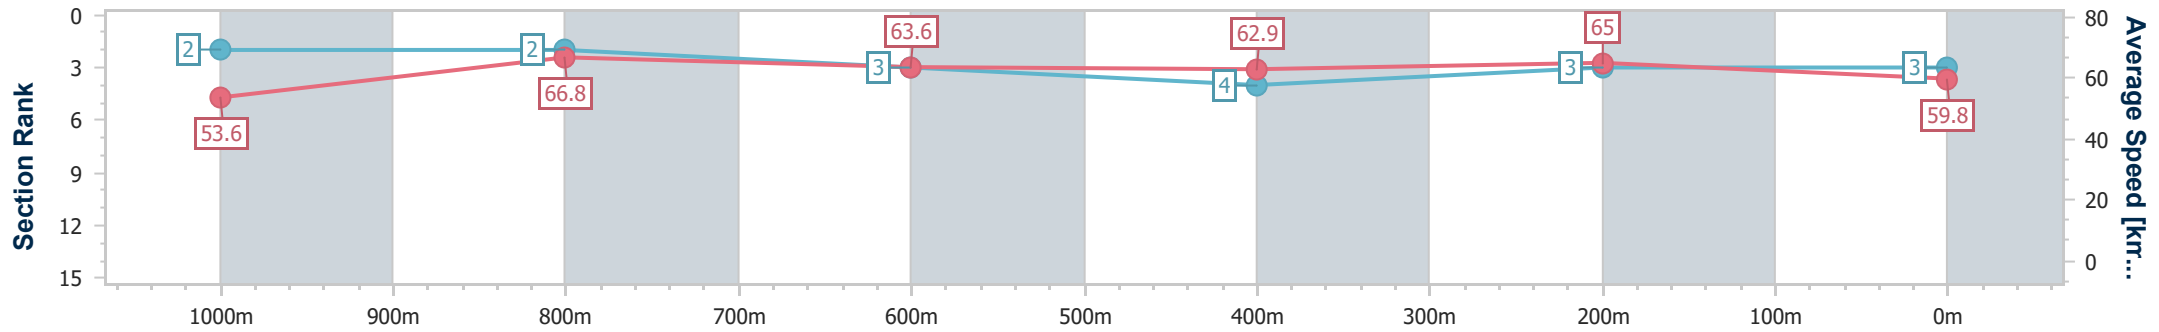

Section	Overall	1000m	800m	600m	400m	200m
Section Times	1:10.01 [3] (0:13.50)	0:56.51 [2] (0:10.78)	0:45.73 [2] (0:11.34)	0:34.39 [3] (0:11.35)	0:23.04 [4] (0:11.03)	0:12.01 [3] (0:12.01)
Average Speed [km/h]	53.6	66.8	63.6	62.9	65.0	59.8
Top Speed [km/h]	67.0	67.7	65.9	64.0	65.9	63.2
Avg. Dist. to Rail [m]	3.3	0.7	0.5	1.1	2.1	0.5
Avg. Stride Freq. [Hz]	2.4	2.5	2.4	2.4	2.4	2.4
Avg. Stride Length [m]	6.2	7.4	7.2	7.3	7.4	7.0