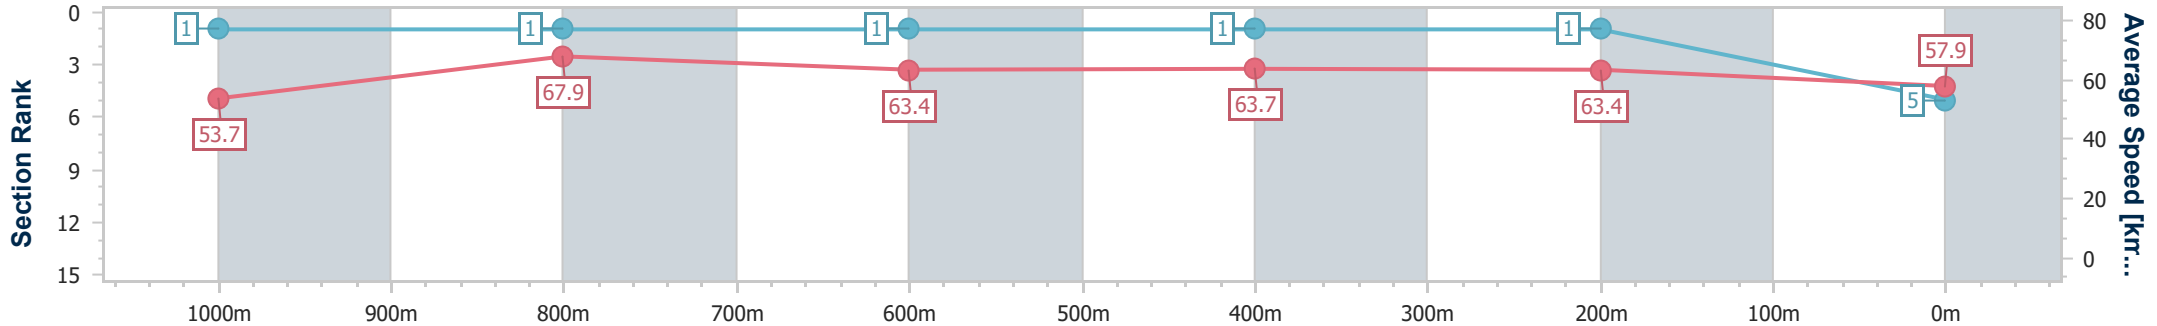

Section	Overall	1000m	800m	600m	400m	200m
Section Times	1:10.23 [5] (0:13.41)	0:56.82 [1] (0:10.64)	0:46.18 [1] (0:11.25)	0:34.93 [1] (0:11.19)	0:23.74 [1] (0:11.30)	0:12.44 [1] (0:12.44)
Average Speed [km/h]	53.7	67.9	63.4	63.7	63.4	57.9
Top Speed [km/h]	68.8	69.4	66.4	64.8	65.0	61.5
Avg. Dist. to Rail [m]	6.5	2.1	1.8	1.9	1.6	0.8
Avg. Stride Freq. [Hz]	2.3	2.4	2.3	2.3	2.3	2.2
Avg. Stride Length [m]	6.4	7.8	7.7	7.6	7.5	7.2