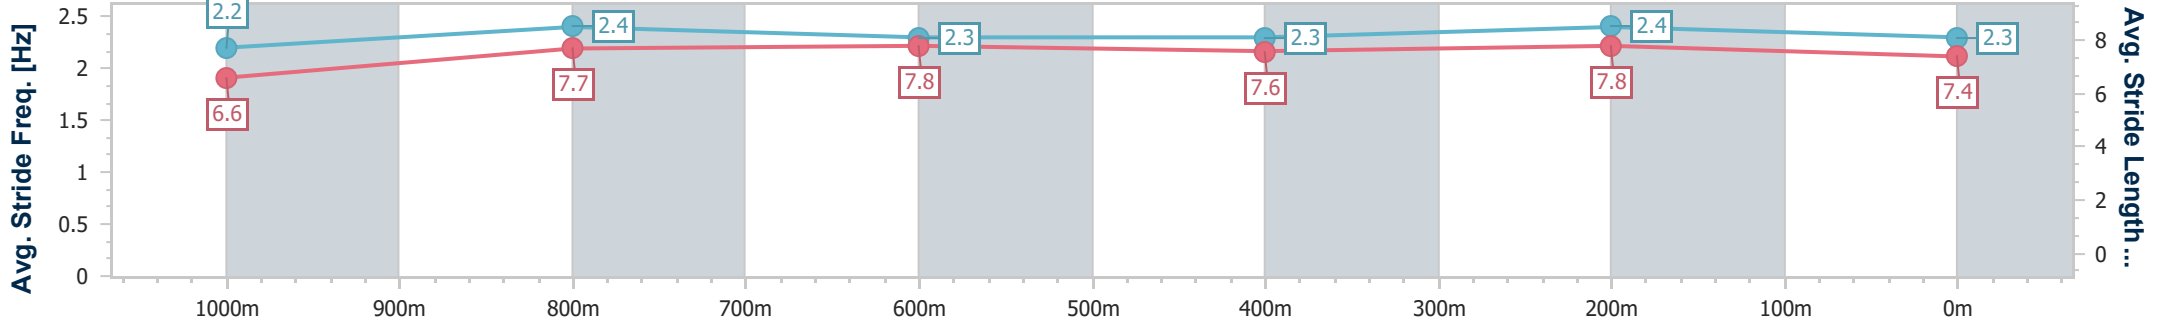

Section	Overall	1000m	800m	600m	400m	200m
Section Times	1:09.85 [2] (0:14.04)	0:55.81 [7] (0:11.01)	0:44.80 [7] (0:11.06)	0:33.74 [8] (0:11.38)	0:22.36 [8] (0:10.80)	0:11.56 [6] (0:11.56)
Average Speed [km/h]	51.5	65.3	64.9	62.8	66.4	62.4
Top Speed [km/h]	65.5	66.8	67.3	65.4	67.8	68.5
Avg. Dist. to Rail [m]	1.1	0.4	0.6	1.0	0.7	2.3
Avg. Stride Freq. [Hz]	2.2	2.4	2.3	2.3	2.4	2.3
Avg. Stride Length [m]	6.6	7.7	7.8	7.6	7.8	7.4