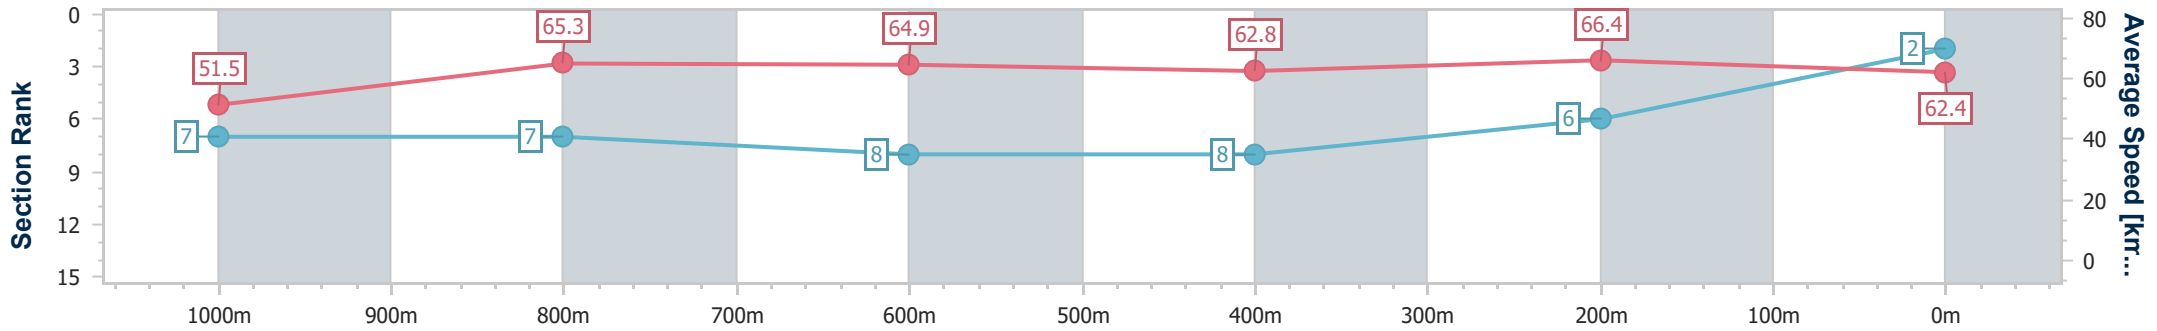

Section	Overall	1000m	800m	600m	400m	200m
Section Times	1:09.85 [2] (0:14.04)	0:55.81 [7] (0:11.01)	0:44.80 [7] (0:11.06)	0:33.74 [8] (0:11.38)	0:22.36 [8] (0:10.80)	0:11.56 [6] (0:11.56)
Average Speed [km/h]	51.5	65.3	64.9	62.8	66.4	62.4
Top Speed [km/h]	65.5	66.8	67.3	65.4	67.8	68.5
Avg. Dist. to Rail [m]	1.1	0.4	0.6	1.0	0.7	2.3
Avg. Stride Freq. [Hz]	2.2	2.4	2.3	2.3	2.4	2.3
Avg. Stride Length [m]	6.6	7.7	7.8	7.6	7.8	7.4