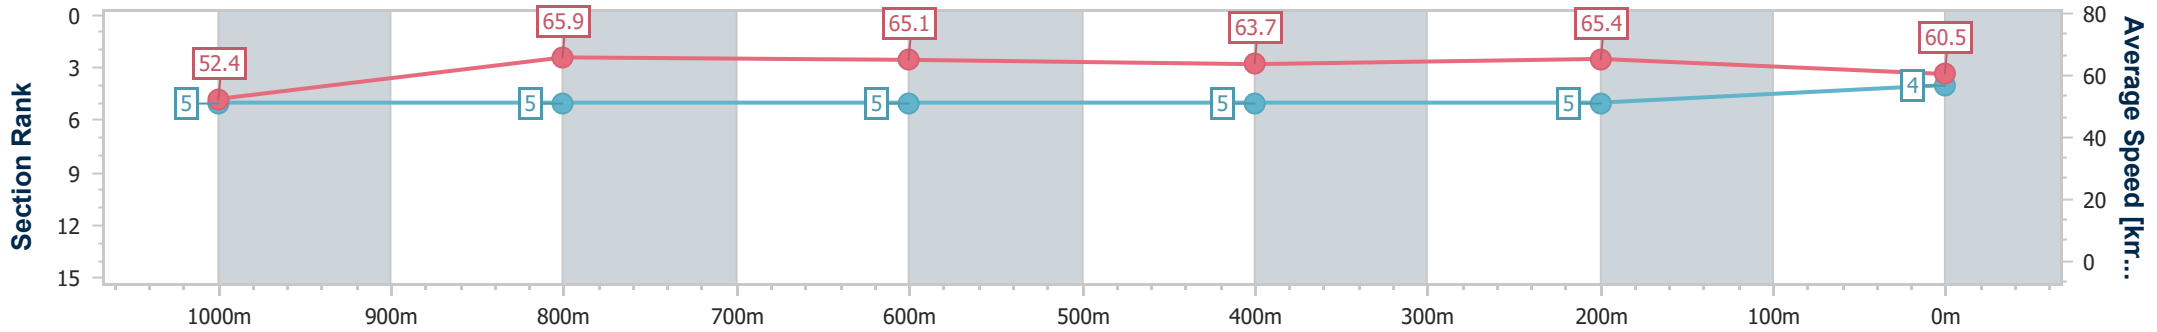

Section	Overall	1000m	800m	600m	400m	200m
Section Times	1:10.11 [4] (0:13.74)	0:56.37 [5] (0:11.01)	0:45.36 [5] (0:11.12)	0:34.24 [5] (0:11.31)	0:22.93 [5] (0:11.01)	0:11.92 [5] (0:11.92)
Average Speed [km/h]	52.4	65.9	65.1	63.7	65.4	60.5
Top Speed [km/h]	67.1	67.1	67.2	64.8	66.6	64.1
Avg. Dist. to Rail [m]	3.1	2.6	1.4	0.5	2.3	5.6
Avg. Stride Freq. [Hz]	2.3	2.3	2.3	2.3	2.4	2.4
Avg. Stride Length [m]	6.2	7.9	7.8	7.6	7.4	7.1