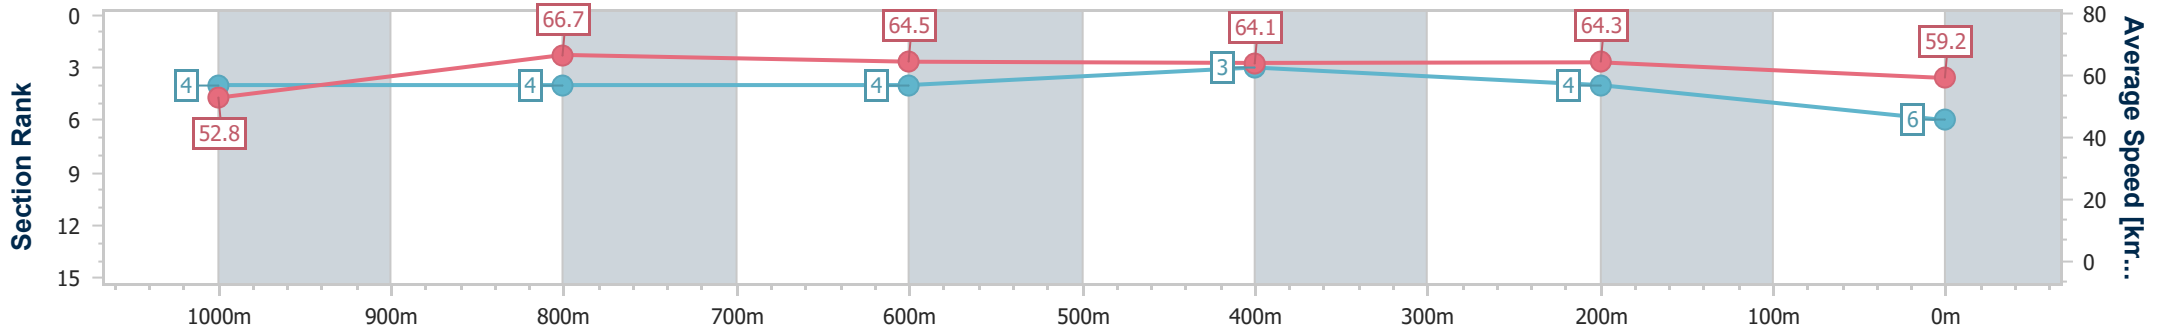

Section	Overall	1000m	800m	600m	400m	200m
Section Times	1:10.32 [6] (0:13.63)	0:56.69 [4] (0:10.81)	0:45.88 [4] (0:11.22)	0:34.66 [4] (0:11.30)	0:23.36 [3] (0:11.21)	0:12.15 [4] (0:12.15)
Average Speed [km/h]	52.8	66.7	64.5	64.1	64.3	59.2
Top Speed [km/h]	65.6	67.1	66.9	64.8	65.5	62.1
Avg. Dist. to Rail [m]	0.9	0.6	1.2	0.9	1.7	1.3
Avg. Stride Freq. [Hz]	2.4	2.4	2.3	2.3	2.3	2.2
Avg. Stride Length [m]	6.2	7.8	7.7	7.7	7.7	7.4