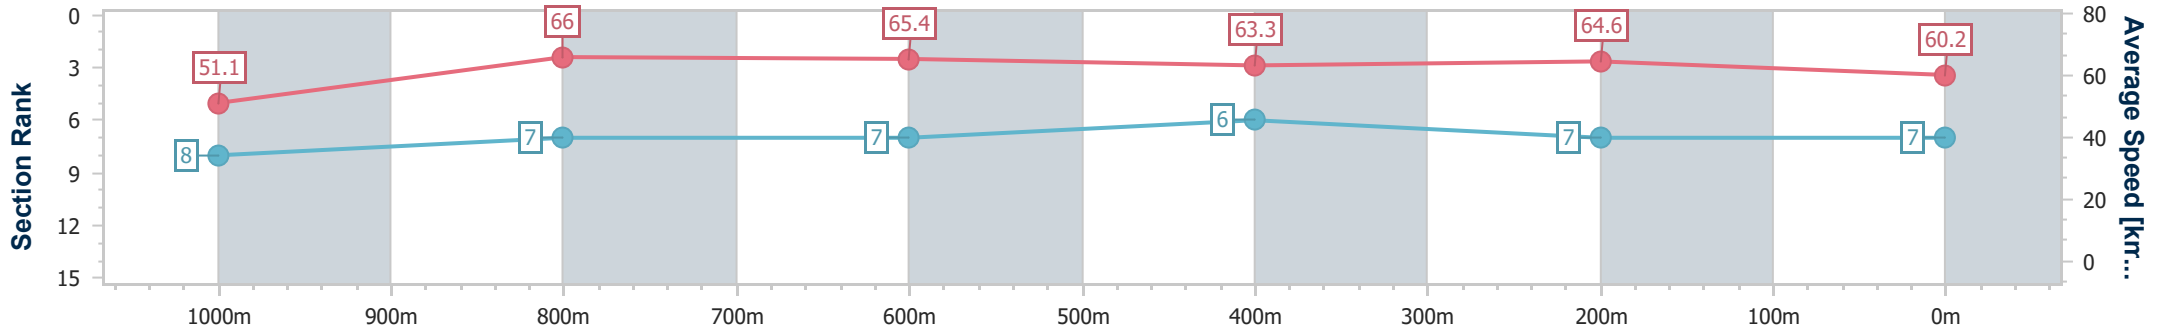

Section	Overall	1000m	800m	600m	400m	200m
Section Times	1:10.55 [7] (0:14.09)	0:56.46 [8] (0:10.96)	0:45.50 [7] (0:11.02)	0:34.48 [7] (0:11.35)	0:23.13 [6] (0:11.16)	0:11.97 [7] (0:11.97)
Average Speed [km/h]	51.1	66.0	65.4	63.3	64.6	60.2
Top Speed [km/h]	65.0	66.7	66.6	64.5	66.3	64.4
Avg. Dist. to Rail [m]	3.3	2.2	0.5	0.2	0.5	0.3
Avg. Stride Freq. [Hz]	2.3	2.5	2.5	2.4	2.5	2.4
Avg. Stride Length [m]	6.1	7.3	7.4	7.3	7.3	7.1