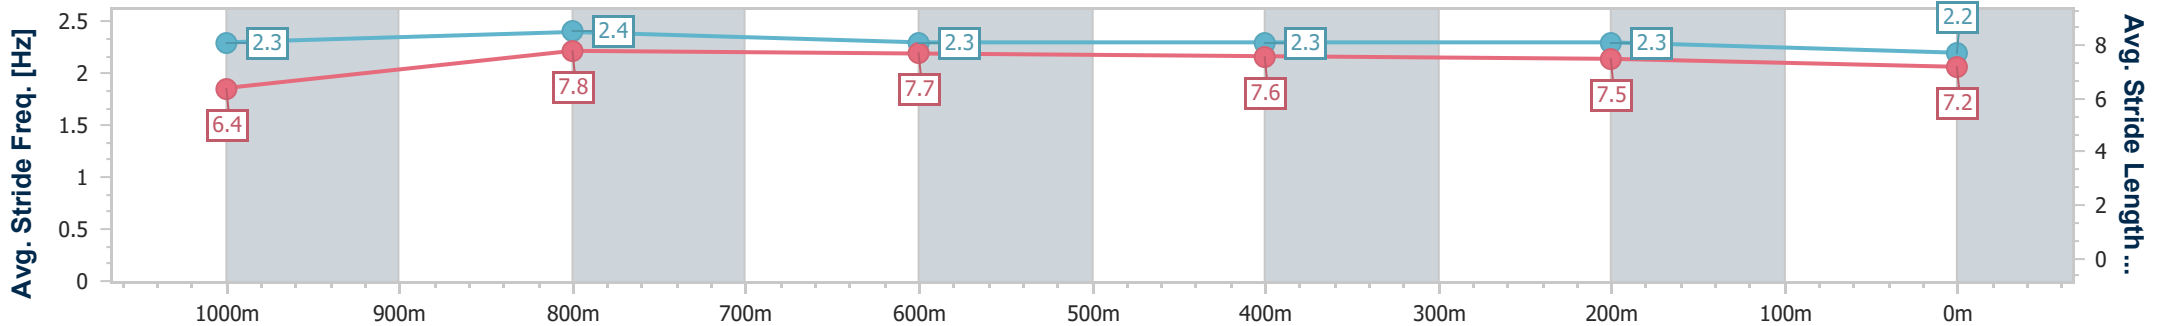

Section	Overall	1000m	800m	600m	400m	200m
Section Times	1:10.23 [5] (0:13.41)	0:56.82 [1] (0:10.64)	0:46.18 [1] (0:11.25)	0:34.93 [1] (0:11.19)	0:23.74 [1] (0:11.30)	0:12.44 [1] (0:12.44)
Average Speed [km/h]	53.7	67.9	63.4	63.7	63.4	57.9
Top Speed [km/h]	68.8	69.4	66.4	64.8	65.0	61.5
Avg. Dist. to Rail [m]	6.5	2.1	1.8	1.9	1.6	0.8
Avg. Stride Freq. [Hz]	2.3	2.4	2.3	2.3	2.3	2.2
Avg. Stride Length [m]	6.4	7.8	7.7	7.6	7.5	7.2