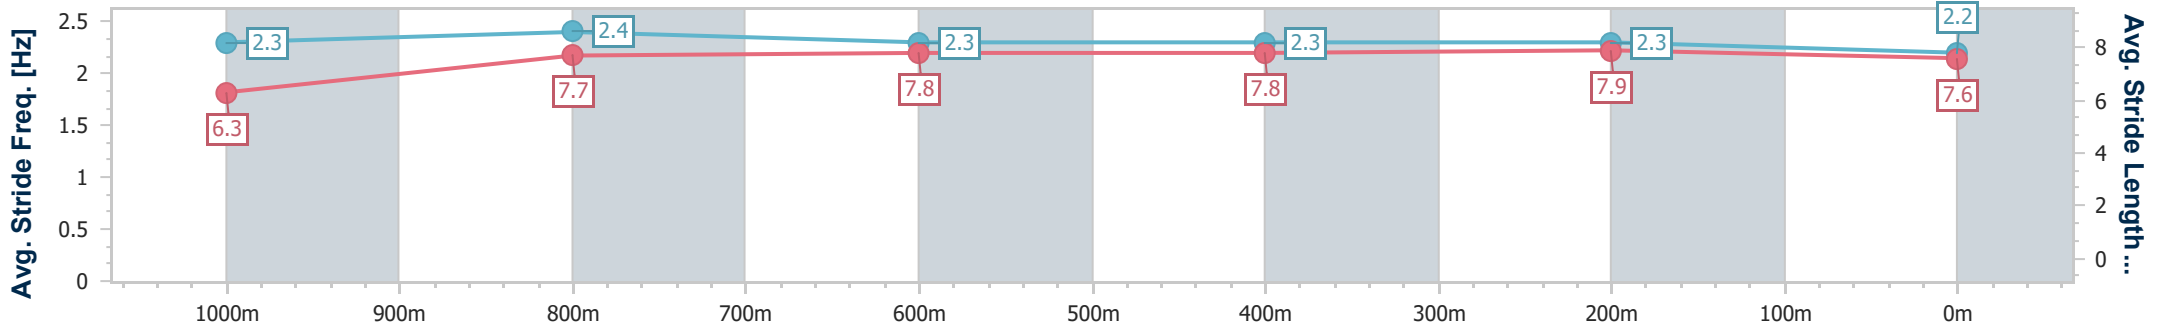

Section	Overall	1000m	800m	600m	400m	200m
Section Times	1:09.80 [1] (0:13.58)	0:56.22 [3] (0:10.73)	0:45.49 [3] (0:11.26)	0:34.23 [2] (0:11.32)	0:22.91 [2] (0:10.96)	0:11.95 [2] (0:11.95)
Average Speed [km/h]	53.1	66.7	64.0	63.3	65.4	60.5
Top Speed [km/h]	69.5	70.0	66.0	65.0	66.6	63.9
Avg. Dist. to Rail [m]	4.3	0.5	0.5	0.9	0.8	0.4
Avg. Stride Freq. [Hz]	2.3	2.4	2.3	2.3	2.3	2.2
Avg. Stride Length [m]	6.3	7.7	7.8	7.8	7.9	7.6