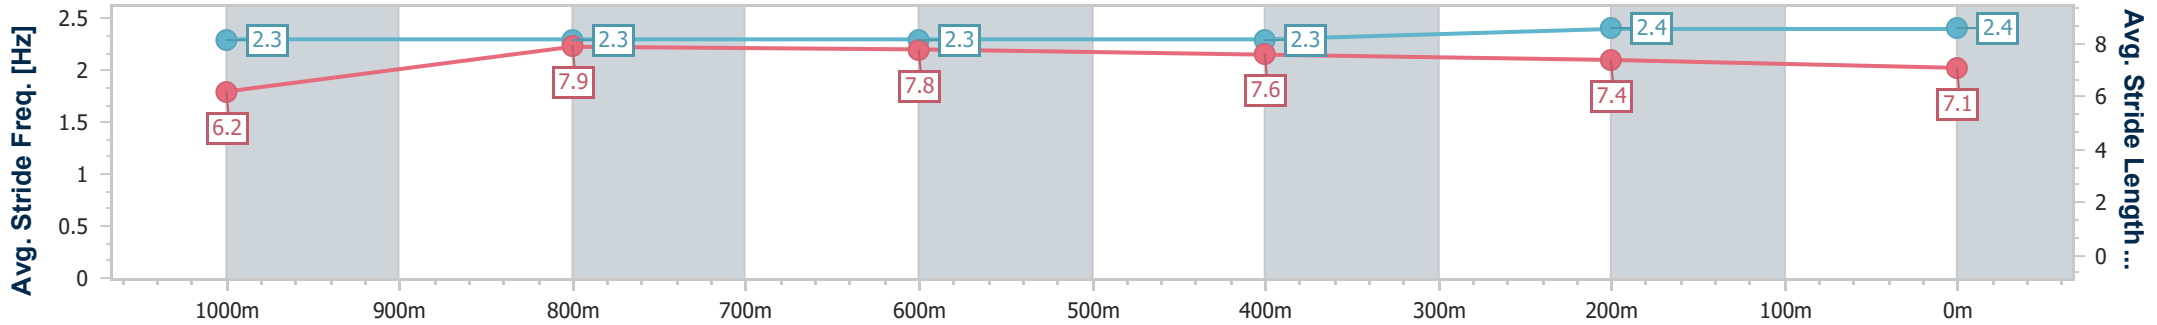

Section	Overall	1000m	800m	600m	400m	200m
Section Times	1:10.11 [4] (0:13.74)	0:56.37 [5] (0:11.01)	0:45.36 [5] (0:11.12)	0:34.24 [5] (0:11.31)	0:22.93 [5] (0:11.01)	0:11.92 [5] (0:11.92)
Average Speed [km/h]	52.4	65.9	65.1	63.7	65.4	60.5
Top Speed [km/h]	67.1	67.1	67.2	64.8	66.6	64.1
Avg. Dist. to Rail [m]	3.1	2.6	1.4	0.5	2.3	5.6
Avg. Stride Freq. [Hz]	2.3	2.3	2.3	2.3	2.4	2.4
Avg. Stride Length [m]	6.2	7.9	7.8	7.6	7.4	7.1