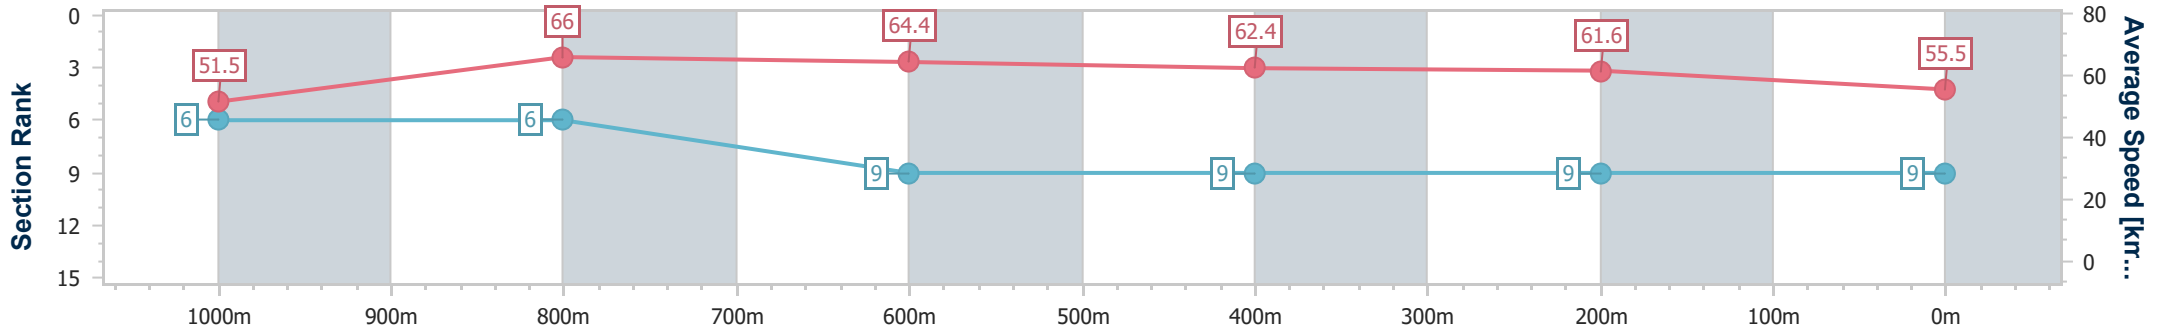

Section	Overall	1000m	800m	600m	400m	200m
Section Times	1:12.35 [9] (0:13.96)	0:58.39 [6] (0:10.98)	0:47.41 [6] (0:11.22)	0:36.19 [9] (0:11.55)	0:24.64 [9] (0:11.71)	0:12.93 [9] (0:12.93)
Average Speed [km/h]	51.5	66.0	64.4	62.4	61.6	55.5
Top Speed [km/h]	66.0	67.1	65.4	64.7	62.3	59.3
Avg. Dist. to Rail [m]	3.4	2.0	1.1	0.4	0.5	0.5
Avg. Stride Freq. [Hz]	2.4	2.5	2.4	2.4	2.3	2.2
Avg. Stride Length [m]	6.1	7.5	7.4	7.3	7.3	6.9