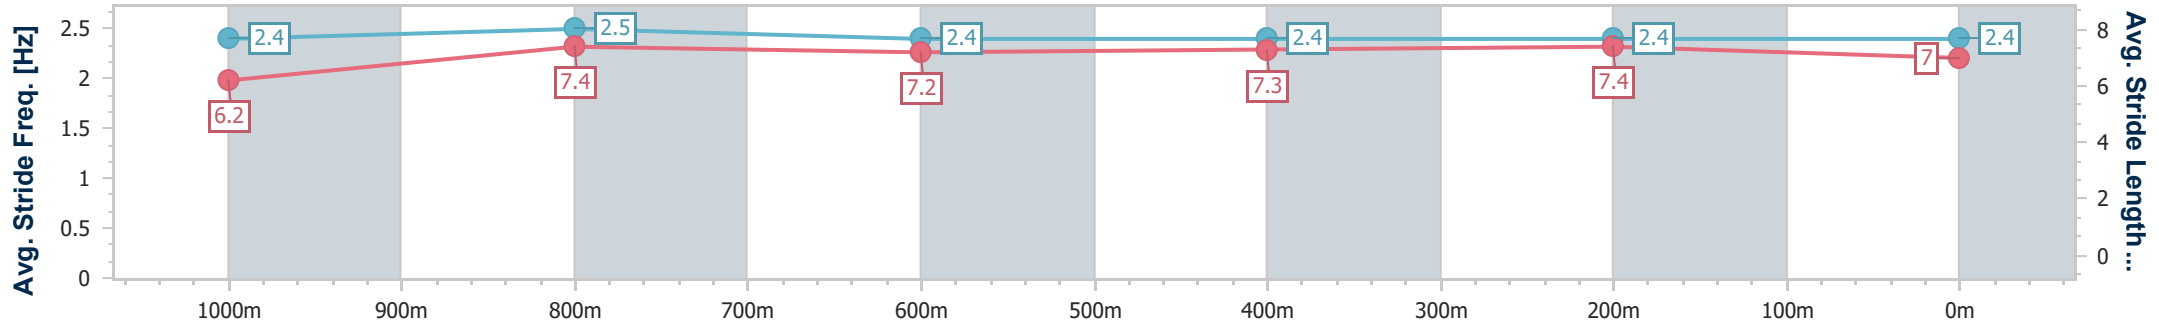

Section	Overall	1000m	800m	600m	400m	200m
Section Times	1:10.01 [3] (0:13.50)	0:56.51 [2] (0:10.78)	0:45.73 [2] (0:11.34)	0:34.39 [3] (0:11.35)	0:23.04 [4] (0:11.03)	0:12.01 [3] (0:12.01)
Average Speed [km/h]	53.6	66.8	63.6	62.9	65.0	59.8
Top Speed [km/h]	67.0	67.7	65.9	64.0	65.9	63.2
Avg. Dist. to Rail [m]	3.3	0.7	0.5	1.1	2.1	0.5
Avg. Stride Freq. [Hz]	2.4	2.5	2.4	2.4	2.4	2.4
Avg. Stride Length [m]	6.2	7.4	7.2	7.3	7.4	7.0