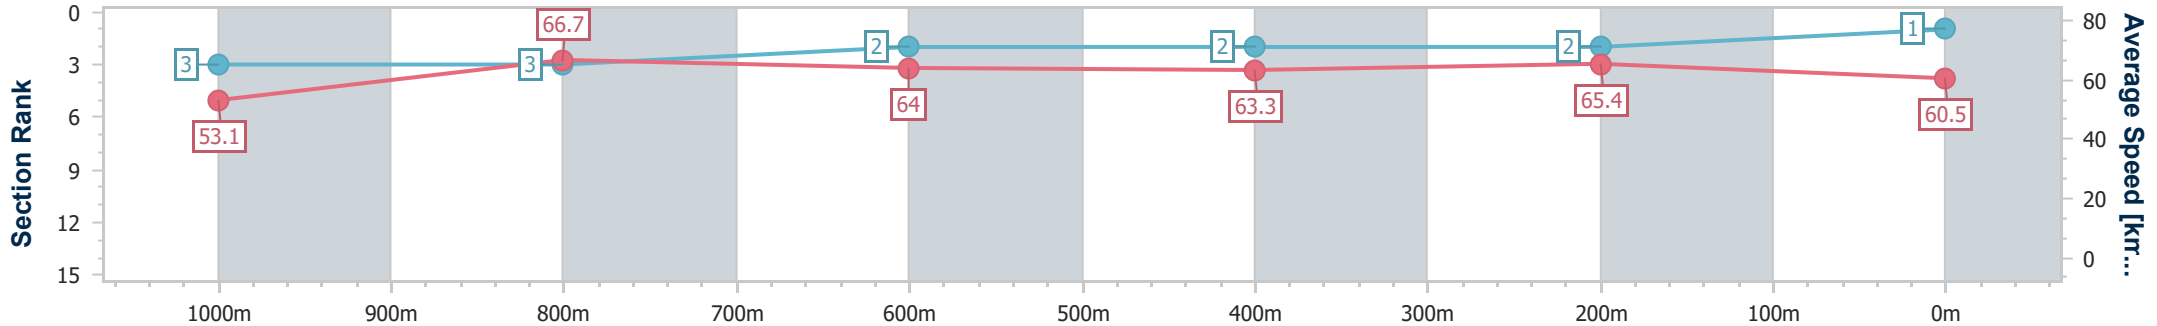

Section	Overall	1000m	800m	600m	400m	200m
Section Times	1:09.80 [1] (0:13.58)	0:56.22 [3] (0:10.73)	0:45.49 [3] (0:11.26)	0:34.23 [2] (0:11.32)	0:22.91 [2] (0:10.96)	0:11.95 [2] (0:11.95)
Average Speed [km/h]	53.1	66.7	64.0	63.3	65.4	60.5
Top Speed [km/h]	69.5	70.0	66.0	65.0	66.6	63.9
Avg. Dist. to Rail [m]	4.3	0.5	0.5	0.9	0.8	0.4
Avg. Stride Freq. [Hz]	2.3	2.4	2.3	2.3	2.3	2.2
Avg. Stride Length [m]	6.3	7.7	7.8	7.8	7.9	7.6