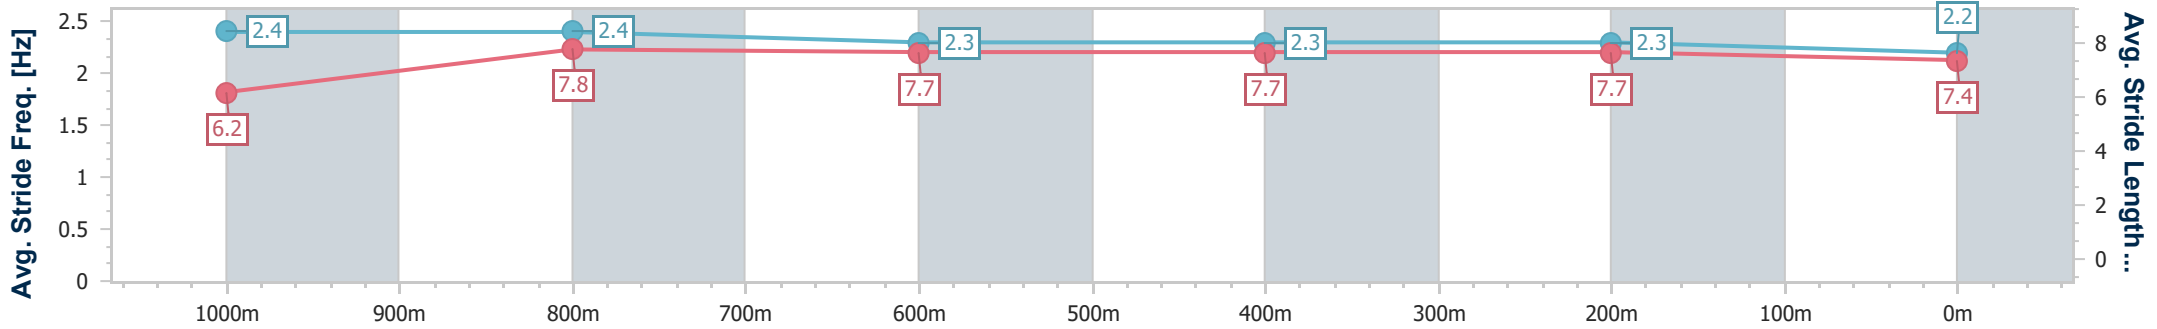

Section	Overall	1000m	800m	600m	400m	200m
Section Times	1:10.32 [6] (0:13.63)	0:56.69 [4] (0:10.81)	0:45.88 [4] (0:11.22)	0:34.66 [4] (0:11.30)	0:23.36 [3] (0:11.21)	0:12.15 [4] (0:12.15)
Average Speed [km/h]	52.8	66.7	64.5	64.1	64.3	59.2
Top Speed [km/h]	65.6	67.1	66.9	64.8	65.5	62.1
Avg. Dist. to Rail [m]	0.9	0.6	1.2	0.9	1.7	1.3
Avg. Stride Freq. [Hz]	2.4	2.4	2.3	2.3	2.3	2.2
Avg. Stride Length [m]	6.2	7.8	7.7	7.7	7.7	7.4