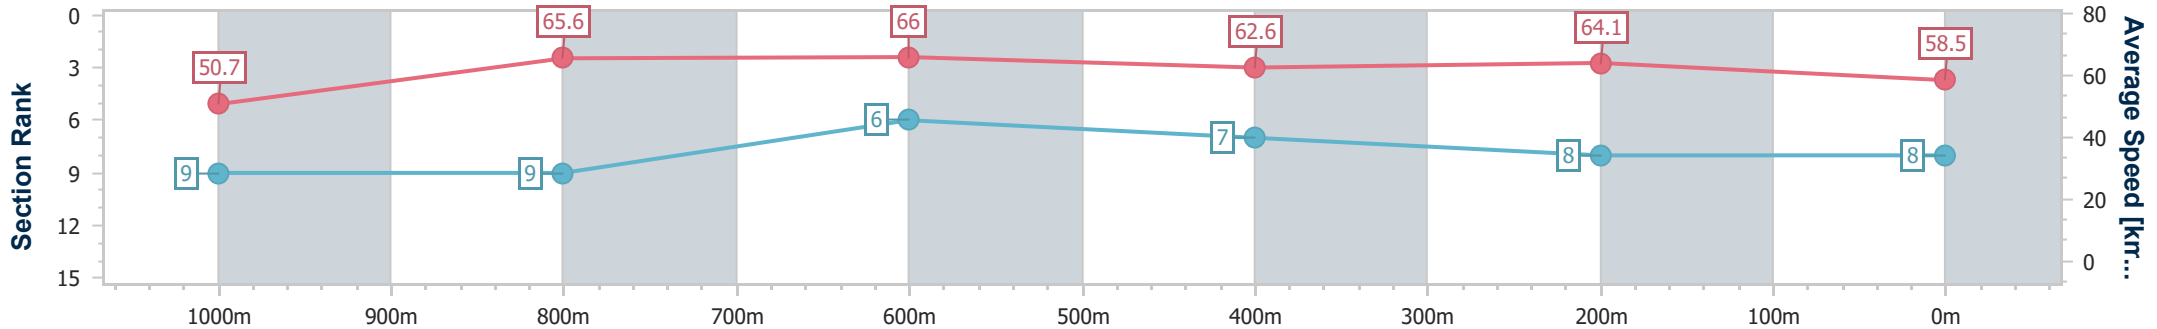

- [ ] Ranking at each section and finish
- .-.- No data available at this section
- NA No data available

Horse/Jockey Name	Atlantic Lace
Final Rank	8
Fastest Section Time (Section)	0:10.87 (800m)
Top Speed [km/h] (Section)	66.5 (800m)
Race State	Finished

Section	Overall	1000m	800m	600m	400m	200m
Section Times	1:10.96 [8] (0:14.19)	0:56.77 [9] (0:10.99)	0:45.78 [9] (0:10.87)	0:34.91 [6] (0:11.39)	0:23.52 [7] (0:11.18)	0:12.34 [8] (0:12.34)
Average Speed [km/h]	50.7	65.6	66.0	62.6	64.1	58.5
Top Speed [km/h]	65.9	66.4	66.5	64.7	65.9	63.0
Avg. Dist. to Rail [m]	3.7	0.6	1.1	1.6	1.3	1.1
Avg. Stride Freq. [Hz]	2.3	2.5	2.5	2.4	2.5	2.4
Avg. Stride Length [m]	6.0	7.3	7.4	7.2	7.1	6.9