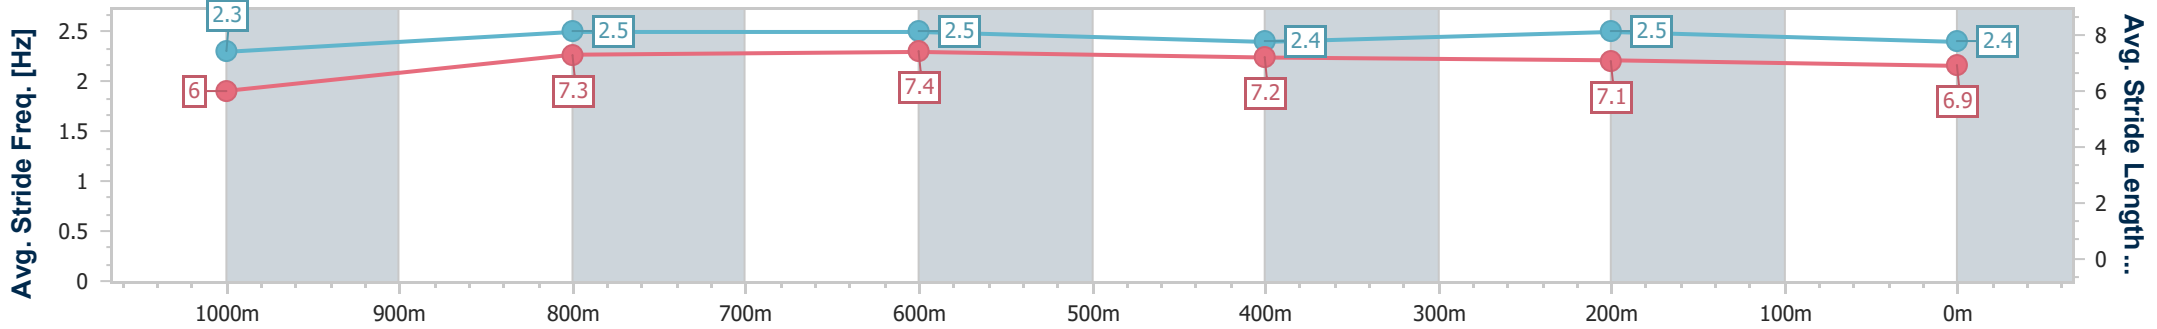

- [ ] Ranking at each section and finish
- .-.- No data available at this section
- NA No data available

Horse/Jockey Name	Atlantic Lace
Final Rank	8
Fastest Section Time (Section)	0:10.87 (800m)
Top Speed [km/h] (Section)	66.5 (800m)
Race State	Finished

Section	Overall	1000m	800m	600m	400m	200m
Section Times	1:10.96 [8] (0:14.19)	0:56.77 [9] (0:10.99)	0:45.78 [9] (0:10.87)	0:34.91 [6] (0:11.39)	0:23.52 [7] (0:11.18)	0:12.34 [8] (0:12.34)
Average Speed [km/h]	50.7	65.6	66.0	62.6	64.1	58.5
Top Speed [km/h]	65.9	66.4	66.5	64.7	65.9	63.0
Avg. Dist. to Rail [m]	3.7	0.6	1.1	1.6	1.3	1.1
Avg. Stride Freq. [Hz]	2.3	2.5	2.5	2.4	2.5	2.4
Avg. Stride Length [m]	6.0	7.3	7.4	7.2	7.1	6.9