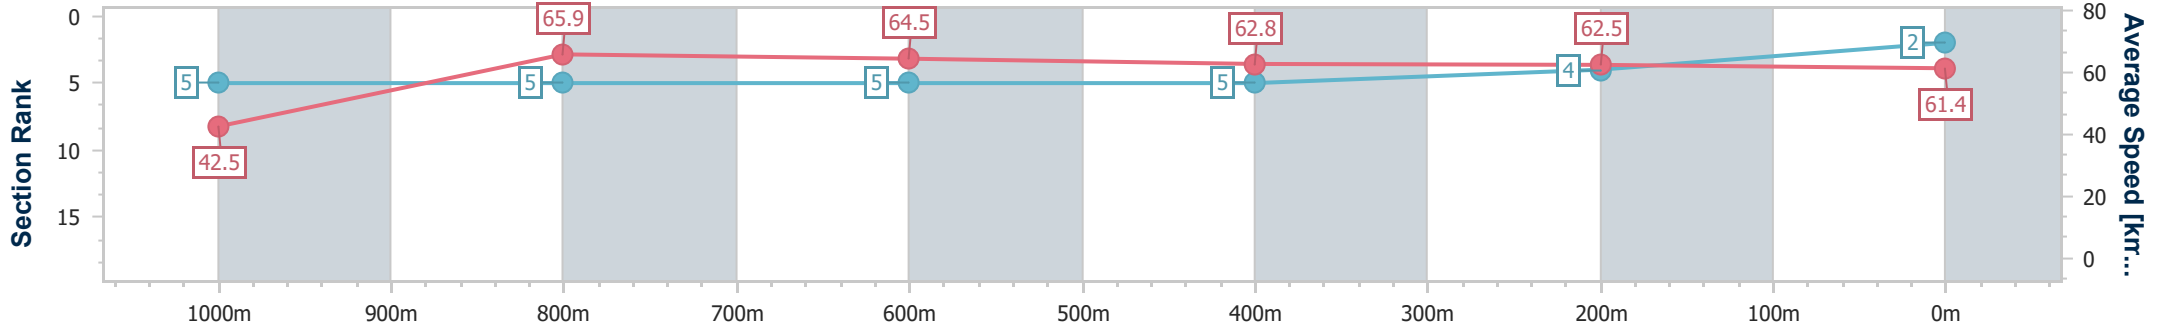

Horse/Jockey Name	You Kay Squeeze
Final Rank	2
Fastest Section Time (Section)	0:08.43 (Overall)
Top Speed [km/h] (Section)	66.6 (800m)
Race State	Finished

Ipswich QLD Professional
Race 2: WELCOME IMPERIAL RACING Fillies and Mares
Maiden Handicap - 1100m

21 January 2024 - 14:50

Track Rating: Soft 7, Weather: Fine, Rail Position: +10m Entire

Section	Overall	1000m	800m	600m	400m	200m
Section Times	1:05.08 [2] (0:08.43)	0:56.65 [5] (0:10.90)	0:45.75 [5] (0:11.08)	0:34.67 [5] (0:11.44)	0:23.23 [5] (0:11.50)	0:11.73 [4] (0:11.73)
Average Speed [km/h]	42.5	65.9	64.5	62.8	62.5	61.4
Top Speed [km/h]	63.5	66.6	66.6	64.9	63.0	62.1
Avg. Dist. to Rail [m]	3.6	1.1	2.0	1.1	0.4	1.0
Avg. Stride Freq. [Hz]	2.2	2.5	2.4	2.4	2.4	2.4
Avg. Stride Length [m]	5.3	7.3	7.3	7.3	7.2	7.1

- [ ] Ranking at each section and finish
- -.-.- No data available at this section
- NA No data available