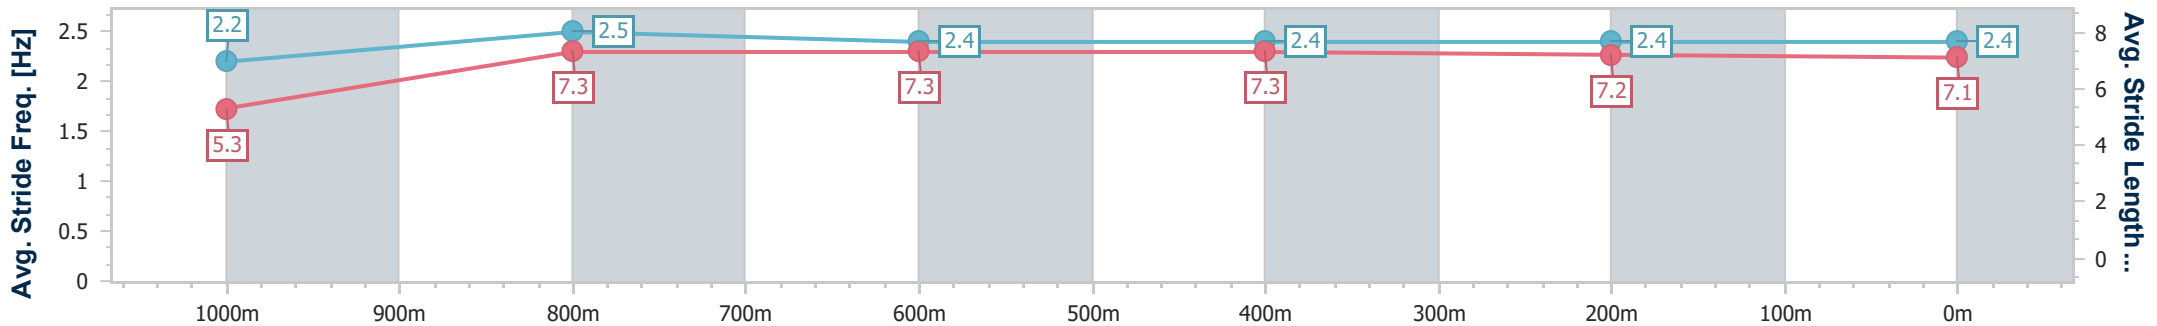

Horse/Jockey Name	You Kay Squeeze
Final Rank	2
Fastest Section Time (Section)	0:08.43 (Overall)
Top Speed [km/h] (Section)	66.6 (800m)
Race State	Finished

Ipswich QLD Professional
Race 2: WELCOME IMPERIAL RACING Fillies and Mares
Maiden Handicap - 1100m

21 January 2024 - 14:50

Track Rating: Soft 7, Weather: Fine, Rail Position: +10m Entire

Section	Overall	1000m	800m	600m	400m	200m
Section Times	1:05.08 [2] (0:08.43)	0:56.65 [5] (0:10.90)	0:45.75 [5] (0:11.08)	0:34.67 [5] (0:11.44)	0:23.23 [5] (0:11.50)	0:11.73 [4] (0:11.73)
Average Speed [km/h]	42.5	65.9	64.5	62.8	62.5	61.4
Top Speed [km/h]	63.5	66.6	66.6	64.9	63.0	62.1
Avg. Dist. to Rail [m]	3.6	1.1	2.0	1.1	0.4	1.0
Avg. Stride Freq. [Hz]	2.2	2.5	2.4	2.4	2.4	2.4
Avg. Stride Length [m]	5.3	7.3	7.3	7.3	7.2	7.1

- [ ] Ranking at each section and finish
- -.-.- No data available at this section
- NA No data available