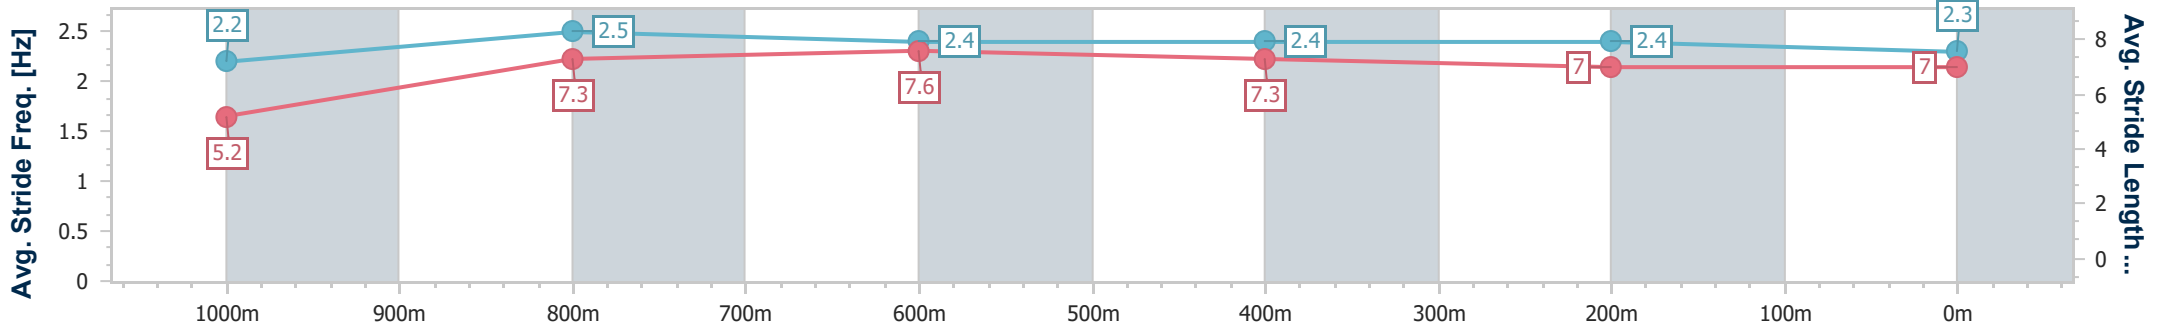

- [] Ranking at each section and finish
- .-.- No data available at this section
- NA No data available

Horse/Jockey Name	It'sallsaidandone
Final Rank	7
Fastest Section Time (Section)	0:08.68 (Overall)
Top Speed [km/h] (Section)	67.5 (1000m)
Race State	Finished

Ipswich QLD Professional
 Race 2: WELCOME IMPERIAL RACING Fillies and Mares
 Maiden Handicap - 1100m

21 January 2024 - 14:50

Track Rating: Soft 7, Weather: Fine, Rail Position: +10m Entire

Section	Overall	1000m	800m	600m	400m	200m
Section Times	1:06.30 [7] (0:08.68)	0:57.62 [7] (0:10.86)	0:46.76 [6] (0:11.11)	0:35.65 [7] (0:11.25)	0:24.40 [6] (0:11.82)	0:12.58 [7] (0:12.58)
Average Speed [km/h]	41.3	66.1	64.5	63.4	60.4	57.3
Top Speed [km/h]	65.2	67.5	65.4	64.2	62.9	59.4
Avg. Dist. to Rail [m]	3.7	1.1	2.2	2.1	1.9	1.2
Avg. Stride Freq. [Hz]	2.2	2.5	2.4	2.4	2.4	2.3
Avg. Stride Length [m]	5.2	7.3	7.6	7.3	7.0	7.0