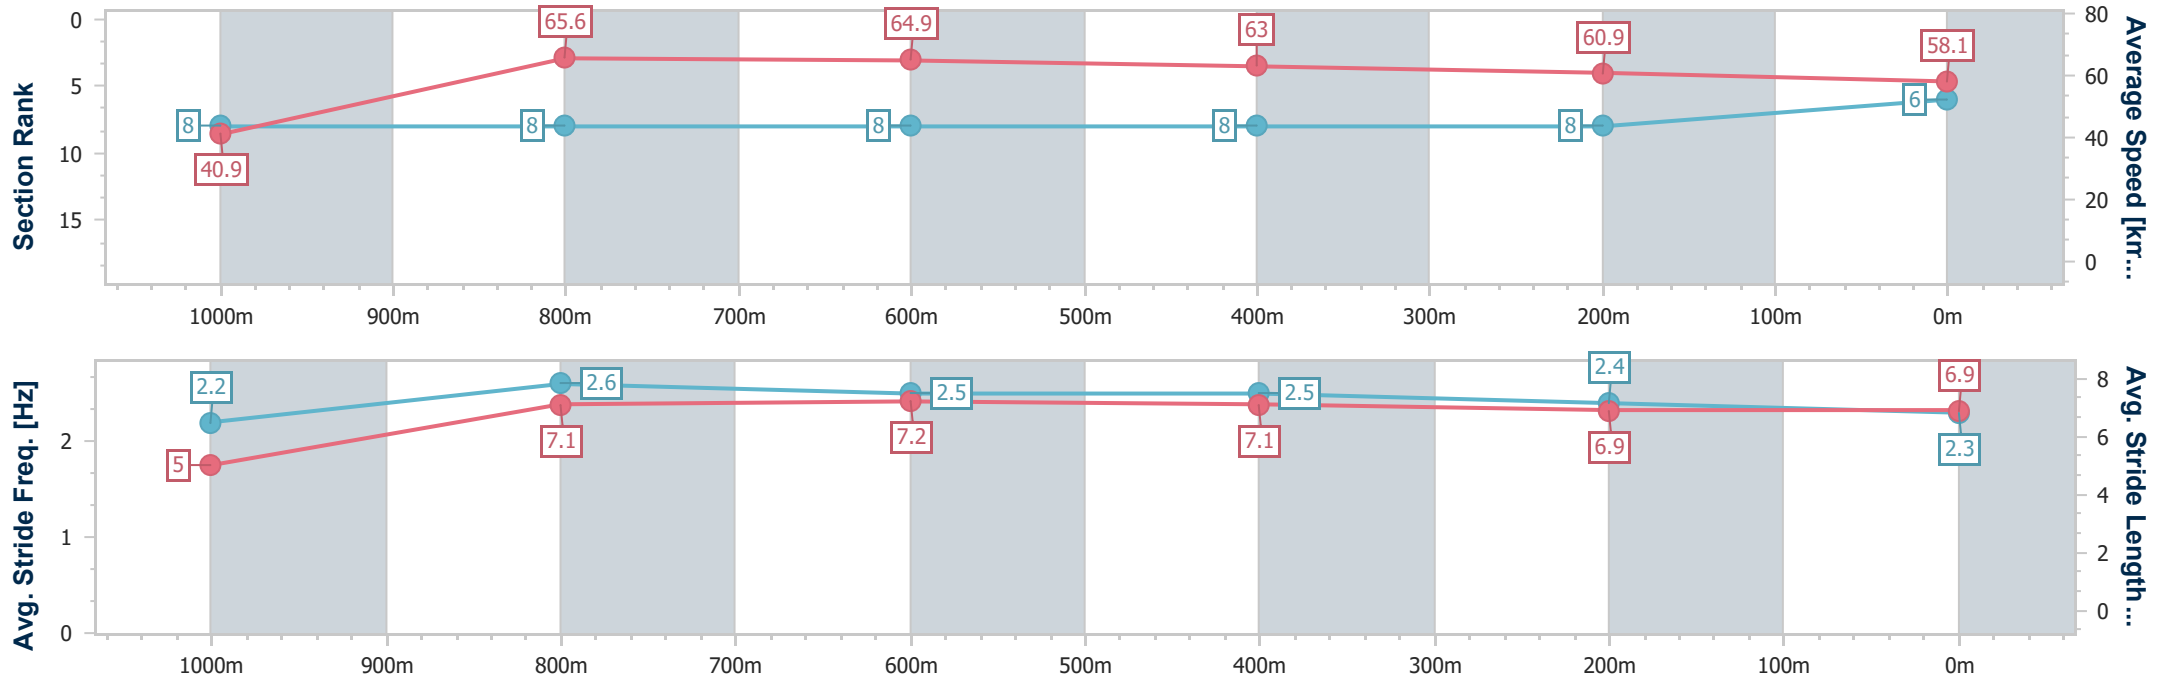

Horse/Jockey Name	Beatlemania
Final Rank	6
Fastest Section Time (Section)	0:08.88 (Overall)
Top Speed [km/h] (Section)	66.9 (1000m)
Race State	Finished

Ipswich QLD Professional
Race 2: WELCOME IMPERIAL RACING Fillies and Mares
Maiden Handicap - 1100m

21 January 2024 - 14:50

Track Rating: Soft 7, Weather: Fine, Rail Position: +10m Entire

Section	Overall	1000m	800m	600m	400m	200m
Section Times	1:06.28 [6] (0:08.88)	0:57.40 [8] (0:10.97)	0:46.43 [8] (0:11.05)	0:35.38 [8] (0:11.28)	0:24.10 [8] (0:11.70)	0:12.40 [8] (0:12.40)
Average Speed [km/h]	40.9	65.6	64.9	63.0	60.9	58.1
Top Speed [km/h]	61.5	66.9	66.1	63.7	62.8	58.8
Avg. Dist. to Rail [m]	7.8	0.7	1.7	2.5	2.3	0.6
Avg. Stride Freq. [Hz]	2.2	2.6	2.5	2.5	2.4	2.3
Avg. Stride Length [m]	5.0	7.1	7.2	7.1	6.9	6.9

- [ ] Ranking at each section and finish
- -.-.- No data available at this section
- NA No data available