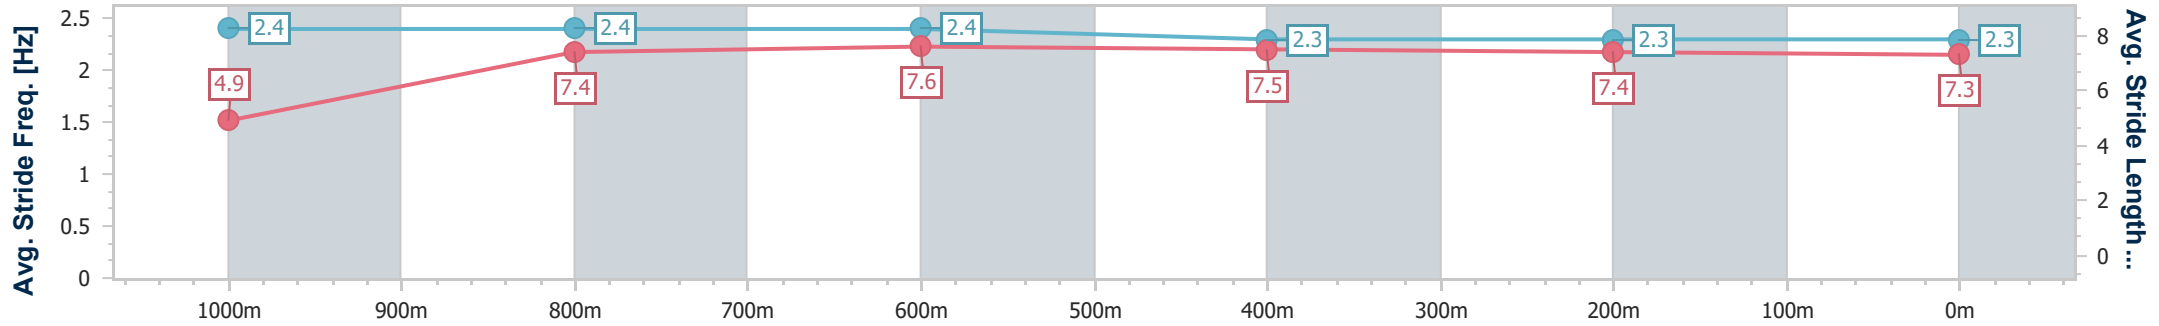

Ipswich QLD Professional
 Race 2: WELCOME IMPERIAL RACING Fillies and Mares
 Maiden Handicap - 1100m

21 January 2024 - 14:50

Track Rating: Soft 7, Weather: Fine, Rail Position: +10m Entire

Section	Overall	1000m	800m	600m	400m	200m
Section Times	1:05.37 [4] (0:08.56)	0:56.81 [6] (0:11.00)	0:45.81 [7] (0:10.97)	0:34.84 [6] (0:11.46)	0:23.38 [7] (0:11.66)	0:11.72 [5] (0:11.72)
Average Speed [km/h]	42.2	65.5	65.3	63.2	62.0	61.4
Top Speed [km/h]	64.3	66.0	67.2	65.3	63.4	63.3
Avg. Dist. to Rail [m]	7.6	0.8	1.0	0.7	1.2	2.5
Avg. Stride Freq. [Hz]	2.4	2.4	2.4	2.3	2.3	2.3
Avg. Stride Length [m]	4.9	7.4	7.6	7.5	7.4	7.3