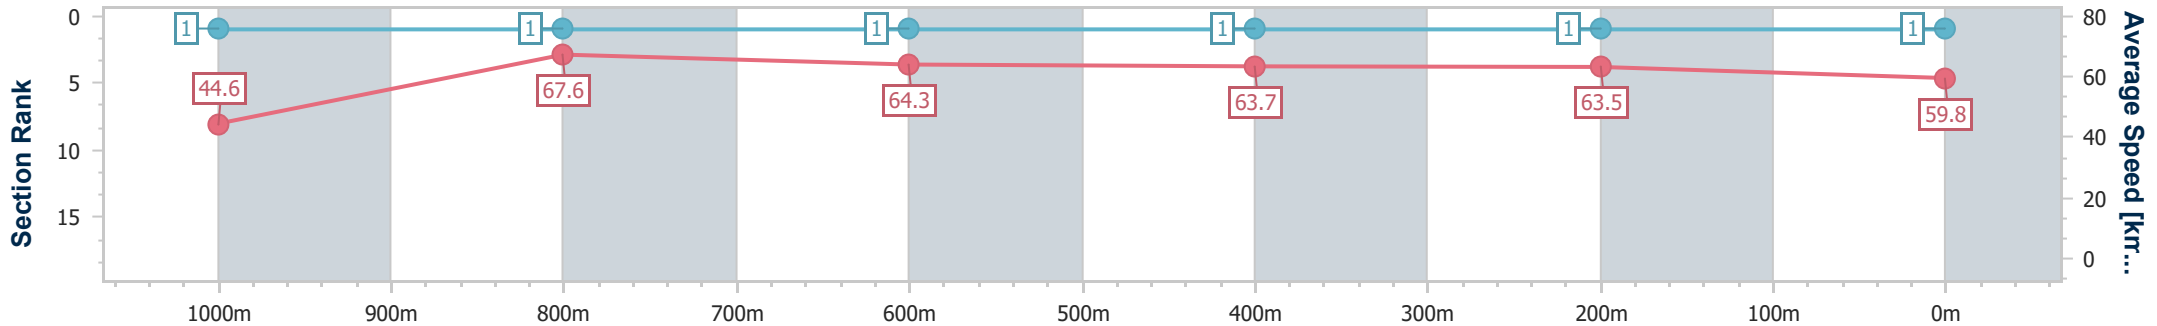

Horse/Jockey Name	Remlaps Angel
Final Rank	1
Fastest Section Time (Section)	0:08.11 (Overall)
Top Speed [km/h] (Section)	68.4 (1000m)
Race State	Finished

Ipswich QLD Professional
Race 2: WELCOME IMPERIAL RACING Fillies and Mares
Maiden Handicap - 1100m

21 January 2024 - 14:50

Track Rating: Soft 7, Weather: Fine, Rail Position: +10m Entire

Section	Overall	1000m	800m	600m	400m	200m
Section Times	1:04.41 [1] (0:08.11)	0:56.30 [1] (0:10.61)	0:45.69 [1] (0:11.10)	0:34.59 [1] (0:11.22)	0:23.37 [1] (0:11.29)	0:12.08 [1] (0:12.08)
Average Speed [km/h]	44.6	67.6	64.3	63.7	63.5	59.8
Top Speed [km/h]	67.1	68.4	65.7	64.7	64.3	61.4
Avg. Dist. to Rail [m]	3.2	0.9	2.1	1.4	1.6	2.3
Avg. Stride Freq. [Hz]	2.5	2.6	2.5	2.5	2.5	2.4
Avg. Stride Length [m]	5.0	7.3	7.2	7.1	7.0	6.8

- [ ] Ranking at each section and finish
- -.-.- No data available at this section
- NA No data available