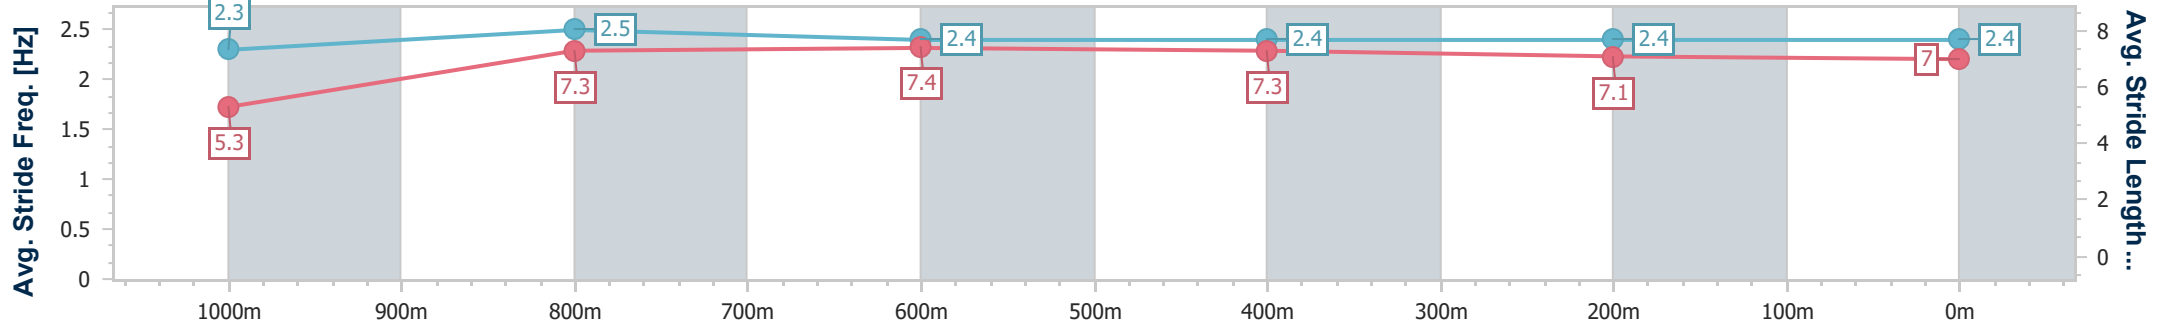

Horse/Jockey Name	Kelanoa
Final Rank	3
Fastest Section Time (Section)	0:08.24 (Overall)
Top Speed [km/h] (Section)	66.7 (1000m)
Race State	Finished

Ipswich QLD Professional
Race 2: WELCOME IMPERIAL RACING Fillies and Mares
Maiden Handicap - 1100m

21 January 2024 - 14:50

Track Rating: Soft 7, Weather: Fine, Rail Position: +10m Entire

Section	Overall	1000m	800m	600m	400m	200m
Section Times	1:05.11 [3] (0:08.24)	0:56.87 [3] (0:10.85)	0:46.02 [3] (0:11.08)	0:34.94 [4] (0:11.28)	0:23.66 [3] (0:11.52)	0:12.14 [3] (0:12.14)
Average Speed [km/h]	43.8	66.1	64.2	63.4	62.3	59.2
Top Speed [km/h]	64.5	66.7	65.9	64.3	63.7	61.2
Avg. Dist. to Rail [m]	1.0	1.4	2.1	1.7	1.7	1.5
Avg. Stride Freq. [Hz]	2.3	2.5	2.4	2.4	2.4	2.4
Avg. Stride Length [m]	5.3	7.3	7.4	7.3	7.1	7.0

- [ ] Ranking at each section and finish
- -.-.- No data available at this section
- NA No data available