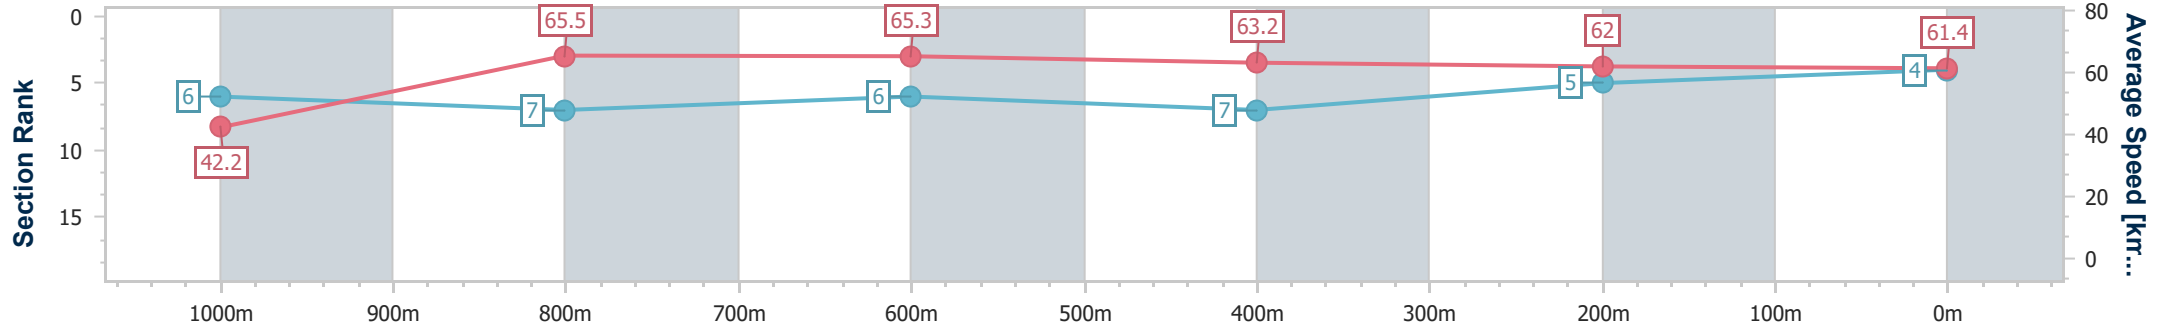

Horse/Jockey Name	Talakai
Final Rank	4
Fastest Section Time (Section)	0:08.56 (Overall)
Top Speed [km/h] (Section)	67.2 (800m)
Race State	Finished

Ipswich QLD Professional
Race 2: WELCOME IMPERIAL RACING Fillies and Mares
Maiden Handicap - 1100m

21 January 2024 - 14:50

Track Rating: Soft 7, Weather: Fine, Rail Position: +10m Entire

Section	Overall	1000m	800m	600m	400m	200m
Section Times	1:05.37 [4] (0:08.56)	0:56.81 [6] (0:11.00)	0:45.81 [7] (0:10.97)	0:34.84 [6] (0:11.46)	0:23.38 [7] (0:11.66)	0:11.72 [5] (0:11.72)
Average Speed [km/h]	42.2	65.5	65.3	63.2	62.0	61.4
Top Speed [km/h]	64.3	66.0	67.2	65.3	63.4	63.3
Avg. Dist. to Rail [m]	7.6	0.8	1.0	0.7	1.2	2.5
Avg. Stride Freq. [Hz]	2.4	2.4	2.4	2.3	2.3	2.3
Avg. Stride Length [m]	4.9	7.4	7.6	7.5	7.4	7.3

- [ ] Ranking at each section and finish
- -.-.- No data available at this section
- NA No data available