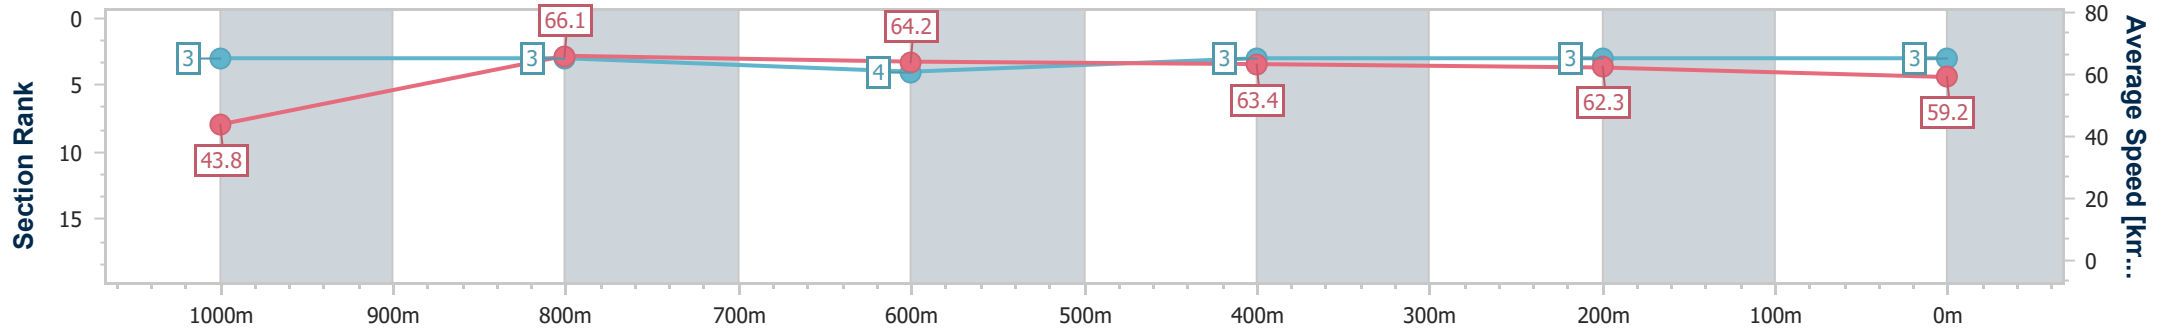

Horse/Jockey Name	Kelanoa
Final Rank	3
Fastest Section Time (Section)	0:08.24 (Overall)
Top Speed [km/h] (Section)	66.7 (1000m)
Race State	Finished

Ipswich QLD Professional
Race 2: WELCOME IMPERIAL RACING Fillies and Mares
Maiden Handicap - 1100m

21 January 2024 - 14:50

Track Rating: Soft 7, Weather: Fine, Rail Position: +10m Entire

Section	Overall	1000m	800m	600m	400m	200m
Section Times	1:05.11 [3] (0:08.24)	0:56.87 [3] (0:10.85)	0:46.02 [3] (0:11.08)	0:34.94 [4] (0:11.28)	0:23.66 [3] (0:11.52)	0:12.14 [3] (0:12.14)
Average Speed [km/h]	43.8	66.1	64.2	63.4	62.3	59.2
Top Speed [km/h]	64.5	66.7	65.9	64.3	63.7	61.2
Avg. Dist. to Rail [m]	1.0	1.4	2.1	1.7	1.7	1.5
Avg. Stride Freq. [Hz]	2.3	2.5	2.4	2.4	2.4	2.4
Avg. Stride Length [m]	5.3	7.3	7.4	7.3	7.1	7.0

- [ ] Ranking at each section and finish
- -.-.- No data available at this section
- NA No data available