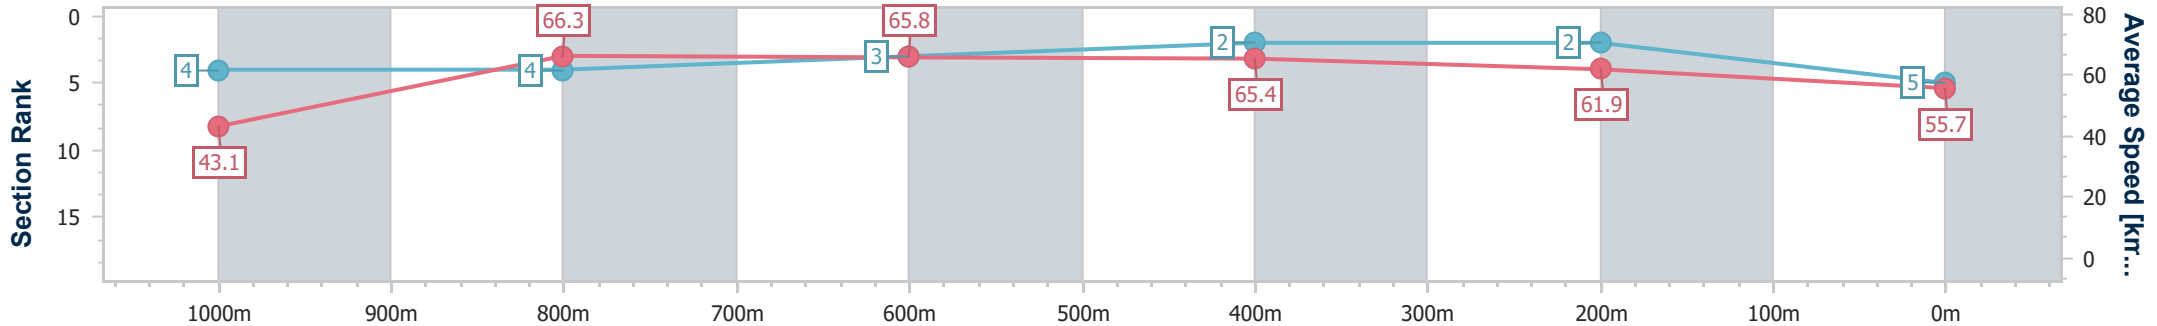

Horse/Jockey Name	Patti 'N' Fay
Final Rank	5
Fastest Section Time (Section)	0:08.36 (Overall)
Top Speed [km/h] (Section)	67.4 (600m)
Race State	Finished

Ipswich QLD Professional
Race 2: WELCOME IMPERIAL RACING Fillies and Mares
Maiden Handicap - 1100m

21 January 2024 - 14:50

Track Rating: Soft 7, Weather: Fine, Rail Position: +10m Entire

Section	Overall	1000m	800m	600m	400m	200m
Section Times	1:05.65 [5] (0:08.36)	0:57.29 [4] (0:10.82)	0:46.47 [4] (0:10.94)	0:35.53 [3] (0:10.97)	0:24.56 [2] (0:11.64)	0:12.92 [2] (0:12.92)
Average Speed [km/h]	43.1	66.3	65.8	65.4	61.9	55.7
Top Speed [km/h]	64.4	67.0	66.4	67.4	64.1	58.3
Avg. Dist. to Rail [m]	4.7	0.9	1.0	0.3	0.5	0.5
Avg. Stride Freq. [Hz]	2.3	2.5	2.5	2.6	2.5	2.4
Avg. Stride Length [m]	5.3	7.2	7.3	7.0	6.8	6.4

- [ ] Ranking at each section and finish
- -.-.- No data available at this section
- NA No data available