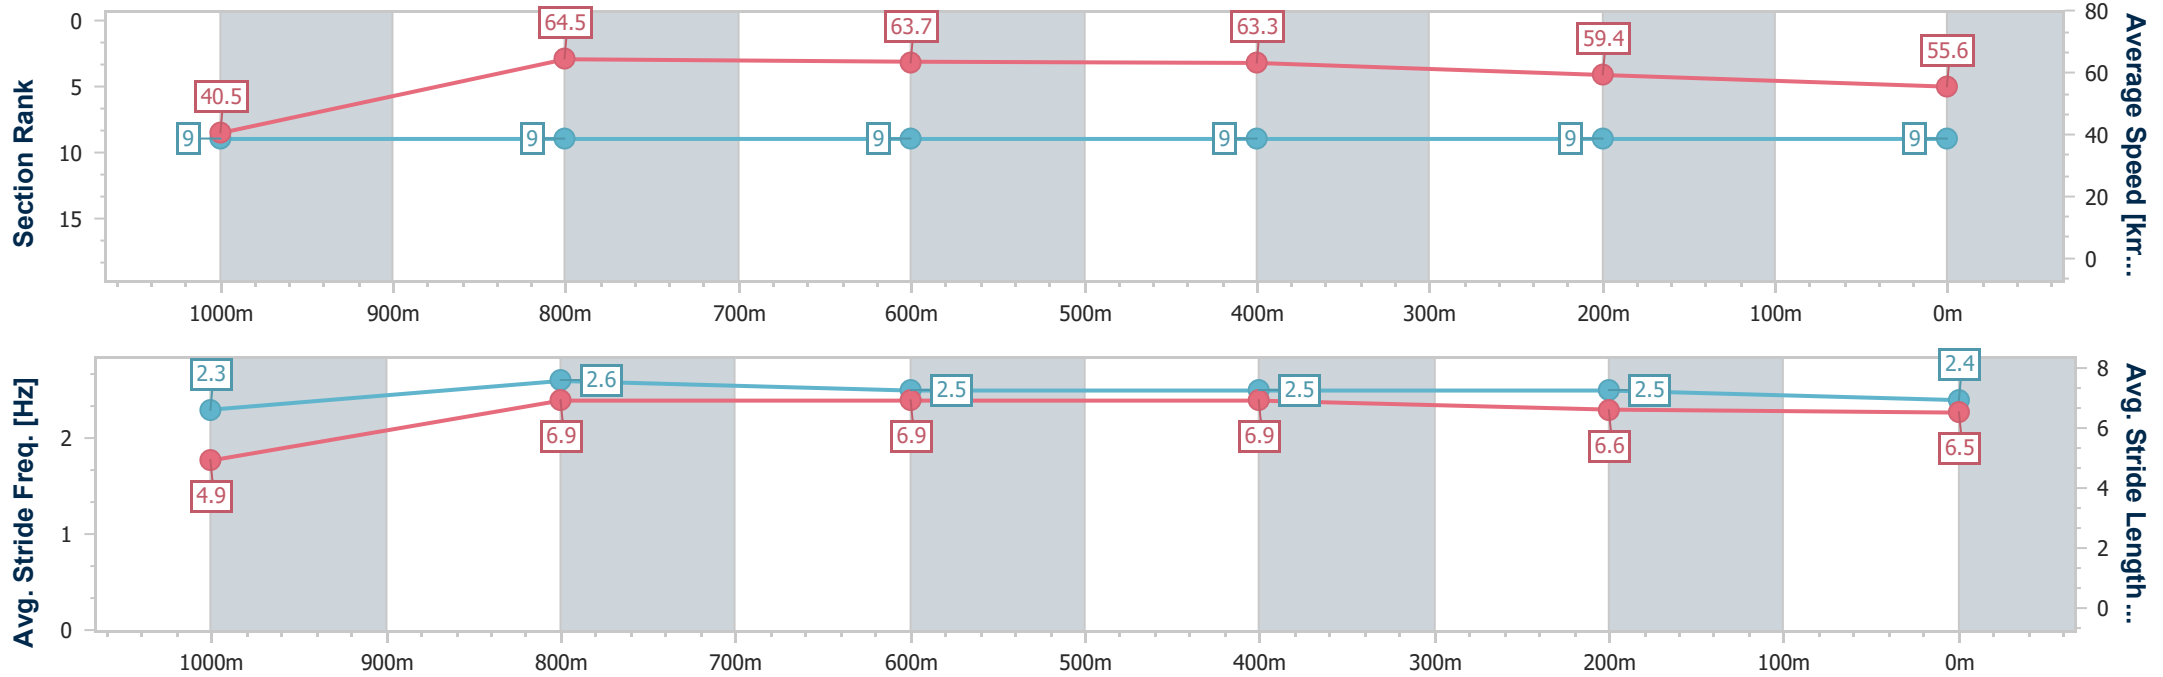

Ipswich QLD Professional
 Race 2: WELCOME IMPERIAL RACING Fillies and Mares
 Maiden Handicap - 1100m

21 January 2024 - 14:50

Track Rating: Soft 7, Weather: Fine, Rail Position: +10m Entire

Section	Overall	1000m	800m	600m	400m	200m
Section Times	1:07.36 [8] (0:08.20)	0:59.16 [2] (0:10.77)	0:48.39 [2] (0:11.10)	0:37.29 [2] (0:11.48)	0:25.81 [4] (0:12.11)	0:13.70 [6] (0:13.70)
Average Speed [km/h]	43.8	67.0	64.5	62.8	59.2	52.5
Top Speed [km/h]	64.7	67.2	65.7	64.6	61.2	56.0
Avg. Dist. to Rail [m]	2.2	0.6	0.7	0.3	0.6	0.5
Avg. Stride Freq. [Hz]	2.5	2.7	2.6	2.6	2.5	2.3
Avg. Stride Length [m]	4.9	6.8	6.8	6.7	6.5	6.3

- [] Ranking at each section and finish
- .-.- No data available at this section
- NA No data available

Horse/Jockey Name	Remomia
Final Rank	9
Fastest Section Time (Section)	0:08.90 (Overall)
Top Speed [km/h] (Section)	65.6 (1000m)
Race State	Finished

Ipswich QLD Professional
Race 2: WELCOME IMPERIAL RACING Fillies and Mares
Maiden Handicap - 1100m

21 January 2024 - 14:50

Track Rating: Soft 7, Weather: Fine, Rail Position: +10m Entire

Section	Overall	1000m	800m	600m	400m	200m
Section Times	1:07.49 [9] (0:08.90)	0:58.59 [9] (0:11.09)	0:47.50 [9] (0:11.20)	0:36.30 [9] (0:11.31)	0:24.99 [9] (0:12.01)	0:12.98 [9] (0:12.98)
Average Speed [km/h]	40.5	64.5	63.7	63.3	59.4	55.6
Top Speed [km/h]	61.8	65.6	64.3	64.0	61.8	59.0
Avg. Dist. to Rail [m]	5.6	1.8	2.3	1.5	1.6	0.7
Avg. Stride Freq. [Hz]	2.3	2.6	2.5	2.5	2.5	2.4
Avg. Stride Length [m]	4.9	6.9	6.9	6.9	6.6	6.5

- [] Ranking at each section and finish
- .-.- No data available at this section
- NA No data available