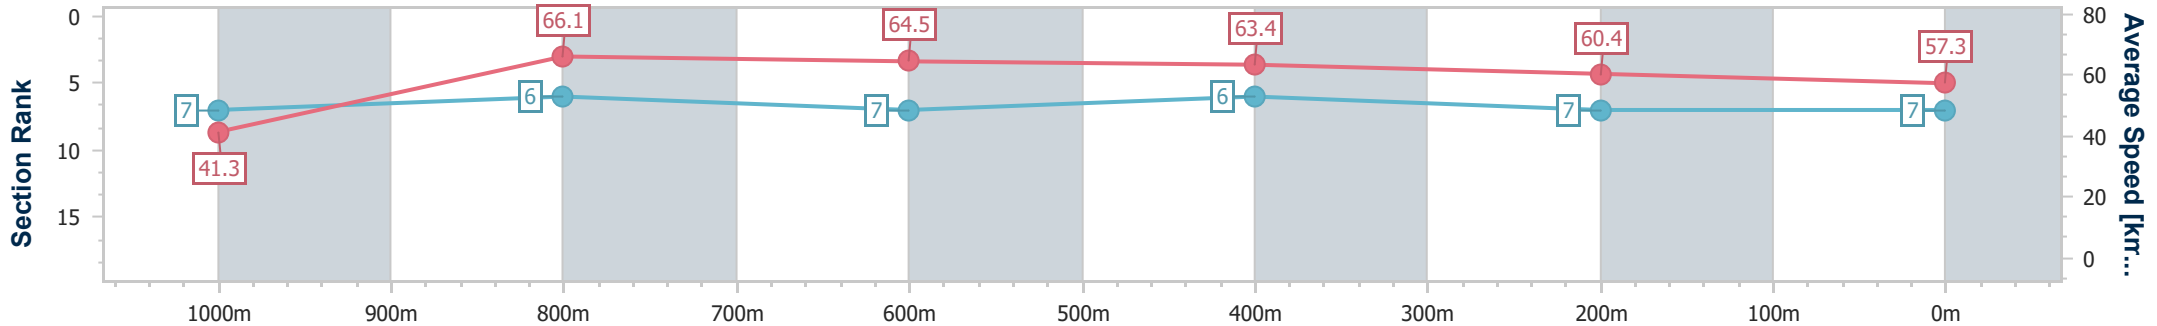

Horse/Jockey Name	It'sallsaidandone
Final Rank	7
Fastest Section Time (Section)	0:08.68 (Overall)
Top Speed [km/h] (Section)	67.5 (1000m)
Race State	Finished

Ipswich QLD Professional
Race 2: WELCOME IMPERIAL RACING Fillies and Mares
Maiden Handicap - 1100m

21 January 2024 - 14:50

Track Rating: Soft 7, Weather: Fine, Rail Position: +10m Entire

Section	Overall	1000m	800m	600m	400m	200m
Section Times	1:06.30 [7] (0:08.68)	0:57.62 [7] (0:10.86)	0:46.76 [6] (0:11.11)	0:35.65 [7] (0:11.25)	0:24.40 [6] (0:11.82)	0:12.58 [7] (0:12.58)
Average Speed [km/h]	41.3	66.1	64.5	63.4	60.4	57.3
Top Speed [km/h]	65.2	67.5	65.4	64.2	62.9	59.4
Avg. Dist. to Rail [m]	3.7	1.1	2.2	2.1	1.9	1.2
Avg. Stride Freq. [Hz]	2.2	2.5	2.4	2.4	2.4	2.3
Avg. Stride Length [m]	5.2	7.3	7.6	7.3	7.0	7.0

- [ ] Ranking at each section and finish
- -.-.- No data available at this section
- NA No data available