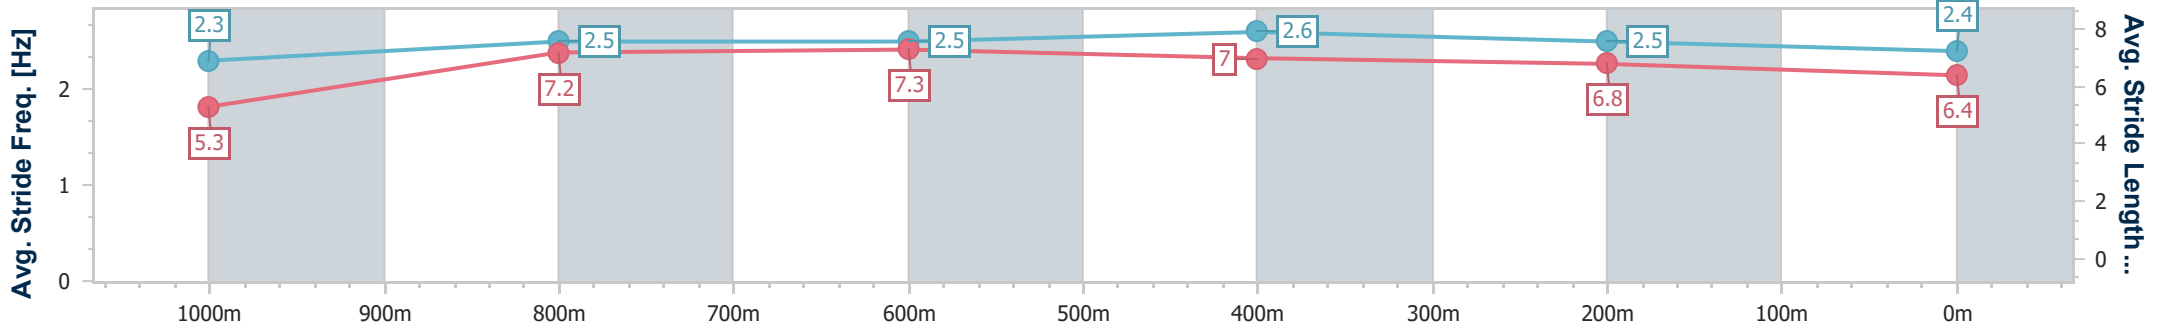

Horse/Jockey Name	Patti 'N' Fay
Final Rank	5
Fastest Section Time (Section)	0:08.36 (Overall)
Top Speed [km/h] (Section)	67.4 (600m)
Race State	Finished

Ipswich QLD Professional
Race 2: WELCOME IMPERIAL RACING Fillies and Mares
Maiden Handicap - 1100m

21 January 2024 - 14:50

Track Rating: Soft 7, Weather: Fine, Rail Position: +10m Entire

Section	Overall	1000m	800m	600m	400m	200m
Section Times	1:05.65 [5] (0:08.36)	0:57.29 [4] (0:10.82)	0:46.47 [4] (0:10.94)	0:35.53 [3] (0:10.97)	0:24.56 [2] (0:11.64)	0:12.92 [2] (0:12.92)
Average Speed [km/h]	43.1	66.3	65.8	65.4	61.9	55.7
Top Speed [km/h]	64.4	67.0	66.4	67.4	64.1	58.3
Avg. Dist. to Rail [m]	4.7	0.9	1.0	0.3	0.5	0.5
Avg. Stride Freq. [Hz]	2.3	2.5	2.5	2.6	2.5	2.4
Avg. Stride Length [m]	5.3	7.2	7.3	7.0	6.8	6.4

- [ ] Ranking at each section and finish
- -.-.- No data available at this section
- NA No data available