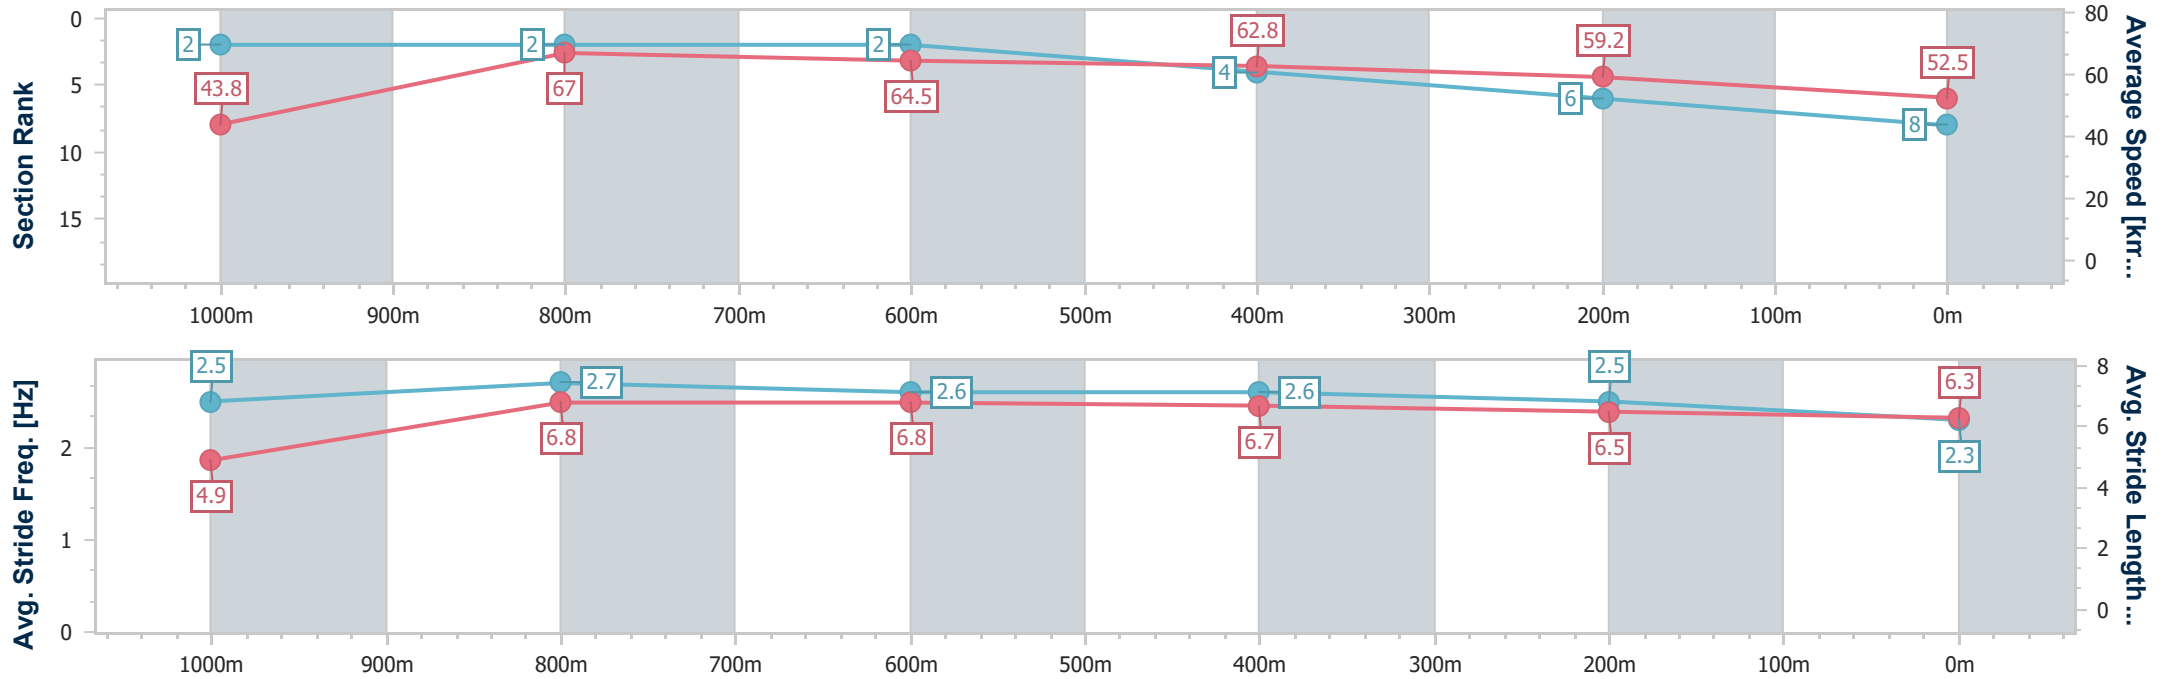

- [] Ranking at each section and finish
- .-.- No data available at this section
- NA No data available

Horse/Jockey Name	Titivate
Final Rank	8
Fastest Section Time (Section)	0:08.20 (Overall)
Top Speed [km/h] (Section)	67.2 (1000m)
Race State	Finished

Ipswich QLD Professional
 Race 2: WELCOME IMPERIAL RACING Fillies and Mares
 Maiden Handicap - 1100m

21 January 2024 - 14:50

Track Rating: Soft 7, Weather: Fine, Rail Position: +10m Entire

Section	Overall	1000m	800m	600m	400m	200m
Section Times	1:07.36 [8] (0:08.20)	0:59.16 [2] (0:10.77)	0:48.39 [2] (0:11.10)	0:37.29 [2] (0:11.48)	0:25.81 [4] (0:12.11)	0:13.70 [6] (0:13.70)
Average Speed [km/h]	43.8	67.0	64.5	62.8	59.2	52.5
Top Speed [km/h]	64.7	67.2	65.7	64.6	61.2	56.0
Avg. Dist. to Rail [m]	2.2	0.6	0.7	0.3	0.6	0.5
Avg. Stride Freq. [Hz]	2.5	2.7	2.6	2.6	2.5	2.3
Avg. Stride Length [m]	4.9	6.8	6.8	6.7	6.5	6.3