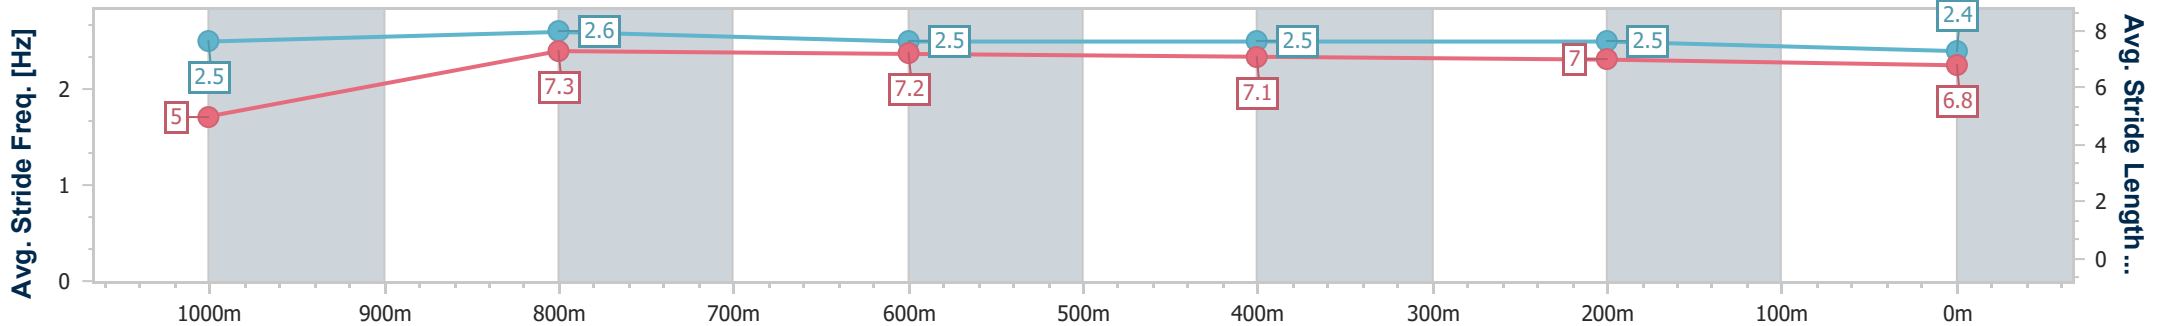

Horse/Jockey Name	Remlaps Angel
Final Rank	1
Fastest Section Time (Section)	0:08.11 (Overall)
Top Speed [km/h] (Section)	68.4 (1000m)
Race State	Finished

Ipswich QLD Professional
Race 2: WELCOME IMPERIAL RACING Fillies and Mares
Maiden Handicap - 1100m

21 January 2024 - 14:50

Track Rating: Soft 7, Weather: Fine, Rail Position: +10m Entire

Section	Overall	1000m	800m	600m	400m	200m
Section Times	1:04.41 [1] (0:08.11)	0:56.30 [1] (0:10.61)	0:45.69 [1] (0:11.10)	0:34.59 [1] (0:11.22)	0:23.37 [1] (0:11.29)	0:12.08 [1] (0:12.08)
Average Speed [km/h]	44.6	67.6	64.3	63.7	63.5	59.8
Top Speed [km/h]	67.1	68.4	65.7	64.7	64.3	61.4
Avg. Dist. to Rail [m]	3.2	0.9	2.1	1.4	1.6	2.3
Avg. Stride Freq. [Hz]	2.5	2.6	2.5	2.5	2.5	2.4
Avg. Stride Length [m]	5.0	7.3	7.2	7.1	7.0	6.8

- [ ] Ranking at each section and finish
- -.-.- No data available at this section
- NA No data available