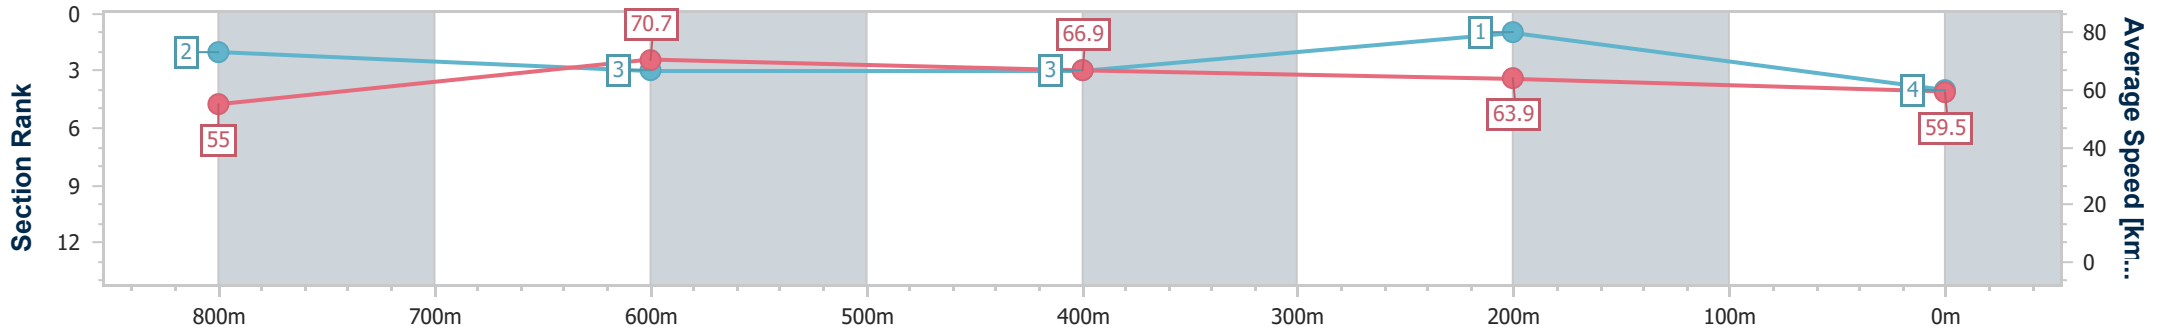

Horse/Jockey Name	Tennagain
Final Rank	4
Fastest Section Time (Section)	0:10.18 (800m)
Top Speed [km/h] (Section)	72.6 (800m)
Race State	Finished

Townsville QLD Professional
Race 6: MEMBERSHIPS ON SALE NOW RATINGS BAND 0 - 60
Handicap - 1000m
20 January 2024 - 16:09
Track Rating: Soft 6, Weather: Fine, Rail Position: True Entire
Course

Section	Overall	800m	600m	400m	200m
Section Times	0:57.16 [4] (0:13.09)	0:44.07 [2] (0:10.18)	0:33.89 [3] (0:10.58)	0:23.31 [3] (0:11.20)	0:12.11 [1] (0:12.11)
Average Speed [km/h]	55.0	70.7	66.9	63.9	59.5
Top Speed [km/h]	72.3	72.6	70.7	65.5	62.7
Avg. Dist. to Rail [m]	4.1	1.4	3.0	2.0	0.8
Avg. Stride Freq. [Hz]	2.5	2.5	2.5	2.4	2.3
Avg. Stride Length [m]	6.1	7.8	7.5	7.3	7.0

- [ ] Ranking at each section and finish
- -.-.- No data available at this section
- NA No data available