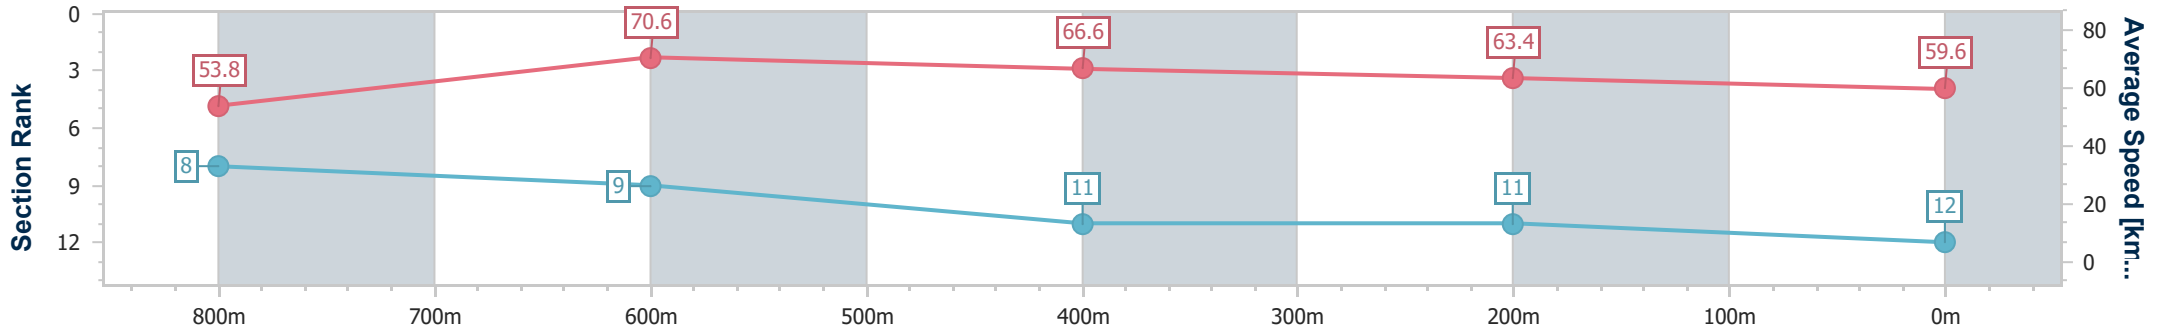

Horse/Jockey Name	Better Days Ahead
Final Rank	12
Fastest Section Time (Section)	0:10.35 (800m)
Top Speed [km/h] (Section)	71.8 (800m)
Race State	Finished

Townsville QLD Professional
Race 6: MEMBERSHIPS ON SALE NOW RATINGS BAND 0 - 60
Handicap - 1000m
20 January 2024 - 16:09
Track Rating: Soft 6, Weather: Fine, Rail Position: True Entire
Course

Section	Overall	800m	600m	400m	200m
Section Times	0:58.14 [12] (0:13.41)	0:44.73 [8] (0:10.35)	0:34.38 [9] (0:10.93)	0:23.45 [11] (0:11.38)	0:12.07 [11] (0:12.07)
Average Speed [km/h]	53.8	70.6	66.6	63.4	59.6
Top Speed [km/h]	71.2	71.8	69.9	64.5	63.5
Avg. Dist. to Rail [m]	9.5	4.4	2.2	3.3	6.2
Avg. Stride Freq. [Hz]	2.3	2.5	2.4	2.3	2.2
Avg. Stride Length [m]	6.4	7.9	7.6	7.6	7.4

- [ ] Ranking at each section and finish
- -.-.- No data available at this section
- NA No data available