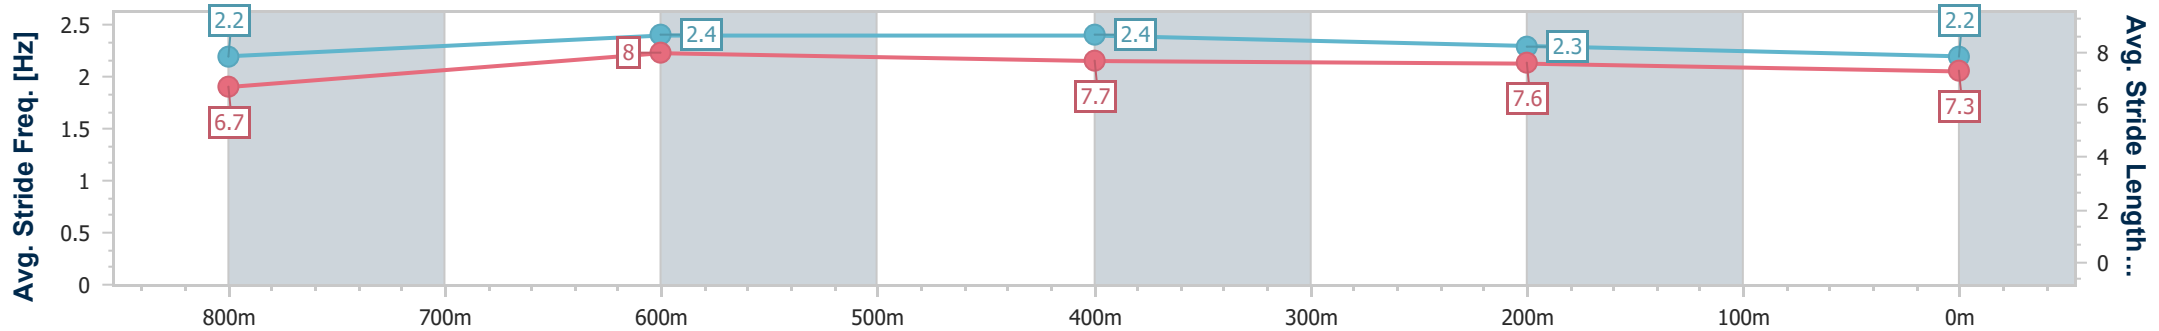

Horse/Jockey Name	Answering
Final Rank	10
Fastest Section Time (Section)	0:10.30 (800m)
Top Speed [km/h] (Section)	72.4 (800m)
Race State	Finished

Townsville QLD Professional
Race 6: MEMBERSHIPS ON SALE NOW RATINGS BAND 0 - 60
Handicap - 1000m
20 January 2024 - 16:09
Track Rating: Soft 6, Weather: Fine, Rail Position: True Entire
Course

Section	Overall	800m	600m	400m	200m
Section Times	0:58.00 [10] (0:13.37)	0:44.63 [6] (0:10.30)	0:34.33 [6] (0:10.77)	0:23.56 [10] (0:11.29)	0:12.27 [9] (0:12.27)
Average Speed [km/h]	53.9	69.8	65.7	63.4	58.6
Top Speed [km/h]	72.2	72.4	67.5	64.6	62.4
Avg. Dist. to Rail [m]	3.0	1.2	3.1	3.0	0.6
Avg. Stride Freq. [Hz]	2.2	2.4	2.4	2.3	2.2
Avg. Stride Length [m]	6.7	8.0	7.7	7.6	7.3

- [ ] Ranking at each section and finish
- -.-.- No data available at this section
- NA No data available