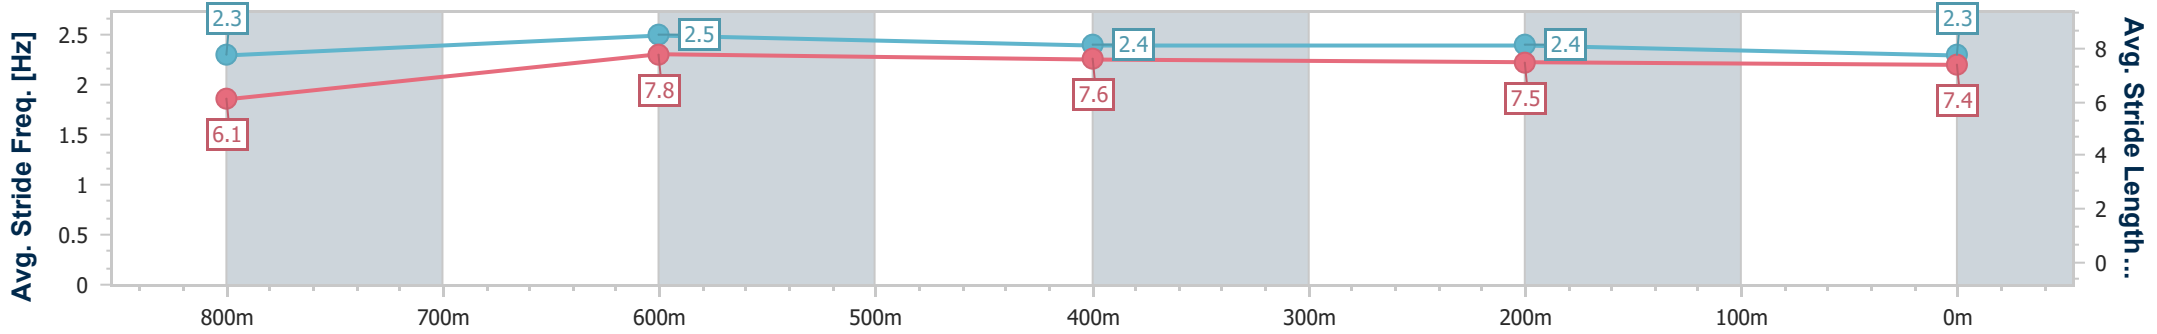

Horse/Jockey Name	Sacred Legacy
Final Rank	11
Fastest Section Time (Section)	0:10.38 (800m)
Top Speed [km/h] (Section)	70.1 (800m)
Race State	Finished

Townsville QLD Professional
Race 6: MEMBERSHIPS ON SALE NOW RATINGS BAND 0 - 60
Handicap - 1000m
20 January 2024 - 16:09
Track Rating: Soft 6, Weather: Fine, Rail Position: True Entire
Course

Section	Overall	800m	600m	400m	200m
Section Times	0:58.12 [11] (0:14.31)	0:43.81 [12] (0:10.38)	0:33.43 [12] (0:10.63)	0:22.80 [12] (0:11.06)	0:11.74 [12] (0:11.74)
Average Speed [km/h]	50.4	68.9	66.7	64.6	61.2
Top Speed [km/h]	68.9	70.1	68.3	65.5	64.4
Avg. Dist. to Rail [m]	10.0	2.1	3.7	1.5	2.7
Avg. Stride Freq. [Hz]	2.3	2.5	2.4	2.4	2.3
Avg. Stride Length [m]	6.1	7.8	7.6	7.5	7.4

- [ ] Ranking at each section and finish
- -.-.- No data available at this section
- NA No data available