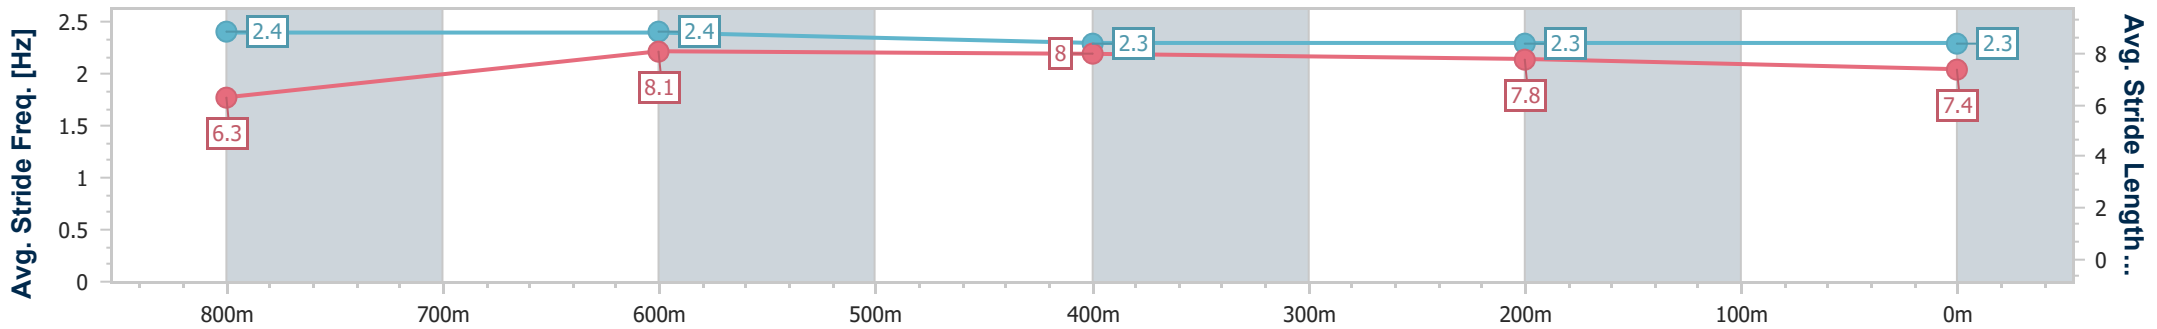

Horse/Jockey Name	Flaming Homer
Final Rank	1
Fastest Section Time (Section)	0:10.16 (800m)
Top Speed [km/h] (Section)	71.9 (800m)
Race State	Finished

Townsville QLD Professional
Race 6: MEMBERSHIPS ON SALE NOW RATINGS BAND 0 - 60
Handicap - 1000m
20 January 2024 - 16:09
Track Rating: Soft 6, Weather: Fine, Rail Position: True Entire
Course

Section	Overall	800m	600m	400m	200m
Section Times	0:57.03 [1] (0:13.13)	0:43.90 [3] (0:10.16)	0:33.74 [4] (0:10.61)	0:23.13 [4] (0:11.19)	0:11.94 [3] (0:11.94)
Average Speed [km/h]	55.0	70.8	67.7	64.2	60.5
Top Speed [km/h]	71.8	71.9	69.2	65.4	62.7
Avg. Dist. to Rail [m]	6.9	1.3	1.0	1.3	2.6
Avg. Stride Freq. [Hz]	2.4	2.4	2.3	2.3	2.3
Avg. Stride Length [m]	6.3	8.1	8.0	7.8	7.4

- [ ] Ranking at each section and finish
- -.-.- No data available at this section
- NA No data available