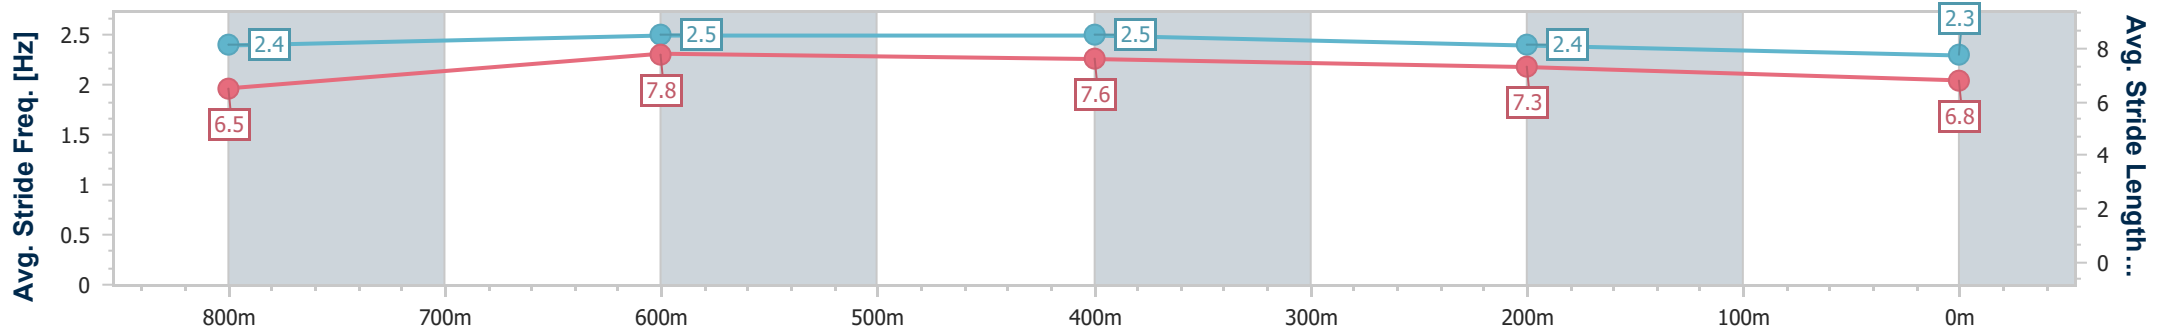

Horse/Jockey Name	Mutafiq
Final Rank	7
Fastest Section Time (Section)	0:10.24 (800m)
Top Speed [km/h] (Section)	72.0 (800m)
Race State	Finished

Townsville QLD Professional
Race 6: MEMBERSHIPS ON SALE NOW RATINGS BAND 0 - 60
Handicap - 1000m
20 January 2024 - 16:09
Track Rating: Soft 6, Weather: Fine, Rail Position: True Entire
Course

Section	Overall	800m	600m	400m	200m
Section Times	0:57.66 [7] (0:13.00)	0:44.66 [1] (0:10.24)	0:34.42 [2] (0:10.58)	0:23.84 [2] (0:11.24)	0:12.60 [2] (0:12.60)
Average Speed [km/h]	55.4	70.4	67.4	63.6	57.2
Top Speed [km/h]	71.6	72.0	69.7	65.9	61.8
Avg. Dist. to Rail [m]	3.4	1.5	2.2	2.4	1.0
Avg. Stride Freq. [Hz]	2.4	2.5	2.5	2.4	2.3
Avg. Stride Length [m]	6.5	7.8	7.6	7.3	6.8

- [ ] Ranking at each section and finish
- -.-.- No data available at this section
- NA No data available