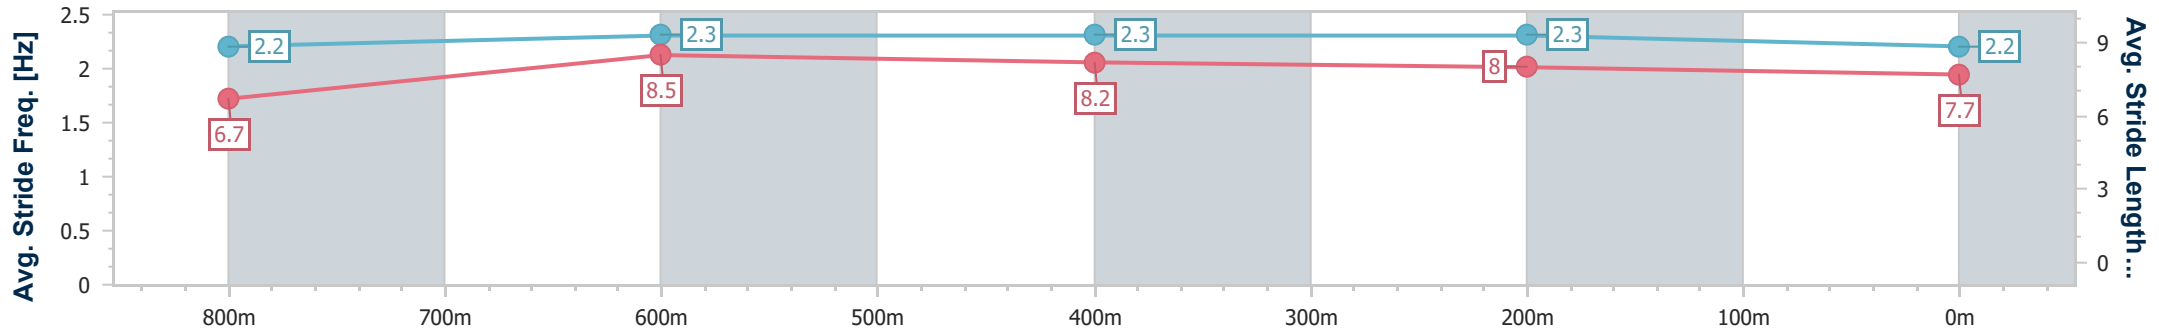

Horse/Jockey Name	Victory For Us
Final Rank	3
Fastest Section Time (Section)	0:10.22 (800m)
Top Speed [km/h] (Section)	72.2 (800m)
Race State	Finished

Townsville QLD Professional
Race 6: MEMBERSHIPS ON SALE NOW RATINGS BAND 0 - 60
Handicap - 1000m
20 January 2024 - 16:09
Track Rating: Soft 6, Weather: Fine, Rail Position: True Entire
Course

Section	Overall	800m	600m	400m	200m
Section Times	0:57.13 [3] (0:13.56)	0:43.57 [10] (0:10.22)	0:33.35 [10] (0:10.56)	0:22.79 [8] (0:11.14)	0:11.65 [8] (0:11.65)
Average Speed [km/h]	53.1	70.9	68.1	64.9	61.9
Top Speed [km/h]	70.9	72.2	70.6	66.7	63.8
Avg. Dist. to Rail [m]	7.9	2.5	0.6	3.7	7.6
Avg. Stride Freq. [Hz]	2.2	2.3	2.3	2.3	2.2
Avg. Stride Length [m]	6.7	8.5	8.2	8.0	7.7

- [ ] Ranking at each section and finish
- -.-.- No data available at this section
- NA No data available