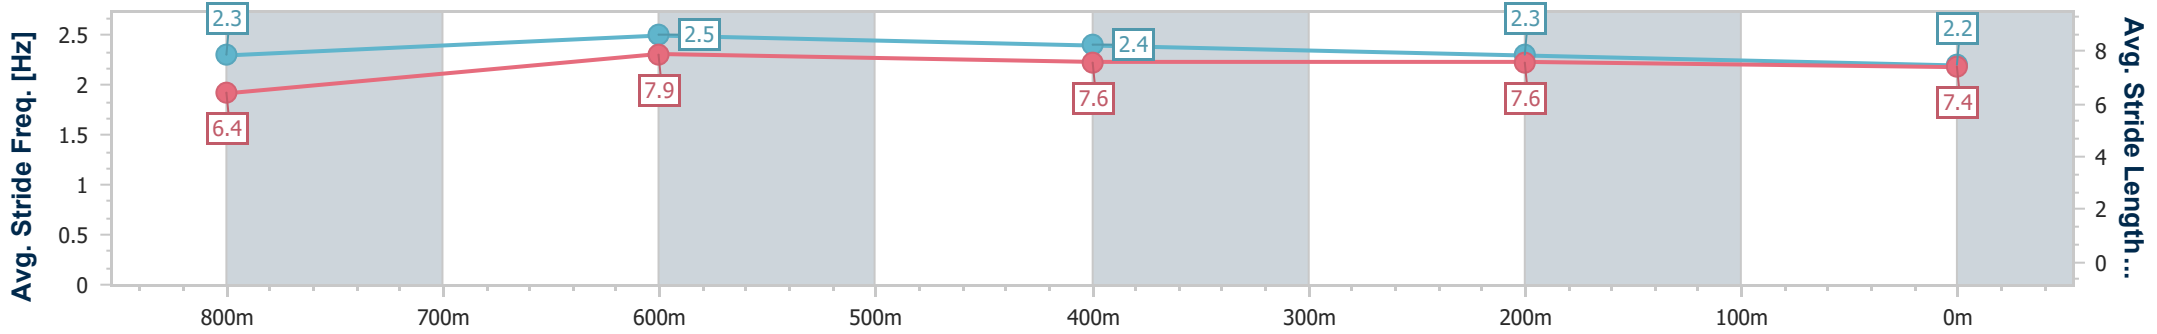

Horse/Jockey Name	Better Days Ahead
Final Rank	12
Fastest Section Time (Section)	0:10.35 (800m)
Top Speed [km/h] (Section)	71.8 (800m)
Race State	Finished

Townsville QLD Professional
Race 6: MEMBERSHIPS ON SALE NOW RATINGS BAND 0 - 60
Handicap - 1000m
20 January 2024 - 16:09
Track Rating: Soft 6, Weather: Fine, Rail Position: True Entire
Course

Section	Overall	800m	600m	400m	200m
Section Times	0:58.14 [12] (0:13.41)	0:44.73 [8] (0:10.35)	0:34.38 [9] (0:10.93)	0:23.45 [11] (0:11.38)	0:12.07 [11] (0:12.07)
Average Speed [km/h]	53.8	70.6	66.6	63.4	59.6
Top Speed [km/h]	71.2	71.8	69.9	64.5	63.5
Avg. Dist. to Rail [m]	9.5	4.4	2.2	3.3	6.2
Avg. Stride Freq. [Hz]	2.3	2.5	2.4	2.3	2.2
Avg. Stride Length [m]	6.4	7.9	7.6	7.6	7.4

- [ ] Ranking at each section and finish
- -.-.- No data available at this section
- NA No data available