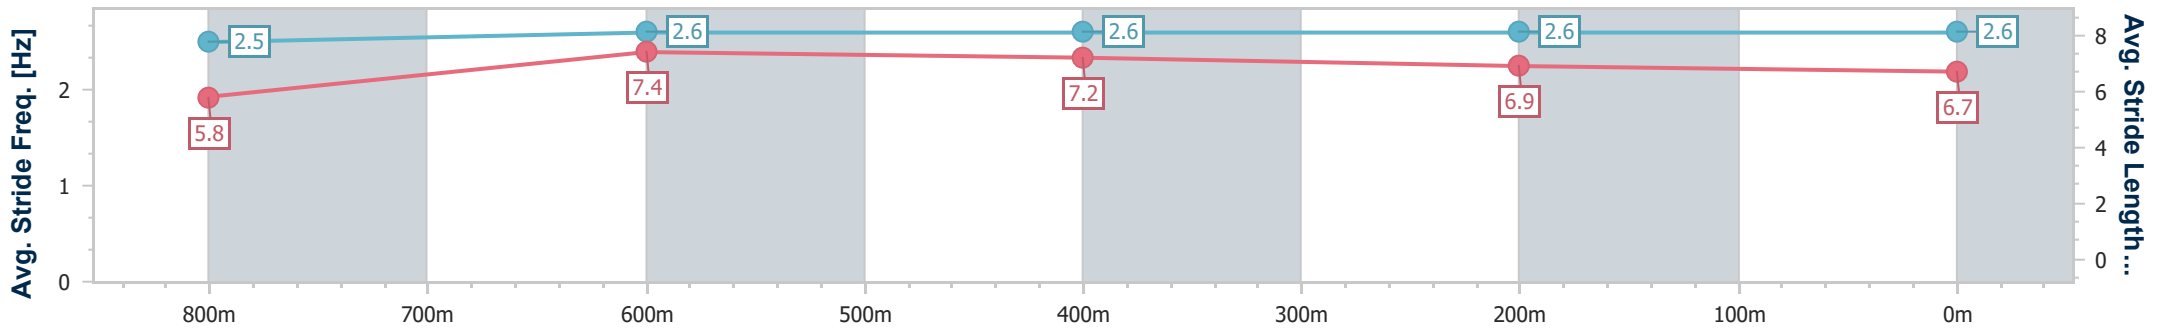

Horse/Jockey Name	Freddy Barbarossa
Final Rank	2
Fastest Section Time (Section)	0:10.25 (800m)
Top Speed [km/h] (Section)	71.5 (800m)
Race State	Finished

Townsville QLD Professional
Race 6: MEMBERSHIPS ON SALE NOW RATINGS BAND 0 - 60
Handicap - 1000m
20 January 2024 - 16:09
Track Rating: Soft 6, Weather: Fine, Rail Position: True Entire Course

Section	Overall	800m	600m	400m	200m
Section Times	0:57.11 [2] (0:13.30)	0:43.81 [5] (0:10.25)	0:33.56 [5] (0:10.64)	0:22.92 [5] (0:11.19)	0:11.73 [6] (0:11.73)
Average Speed [km/h]	54.2	70.3	67.2	63.9	61.6
Top Speed [km/h]	70.6	71.5	68.9	65.7	63.9
Avg. Dist. to Rail [m]	7.1	1.6	1.8	2.1	4.1
Avg. Stride Freq. [Hz]	2.5	2.6	2.6	2.6	2.6
Avg. Stride Length [m]	5.8	7.4	7.2	6.9	6.7

- [ ] Ranking at each section and finish
- -.-.- No data available at this section
- NA No data available