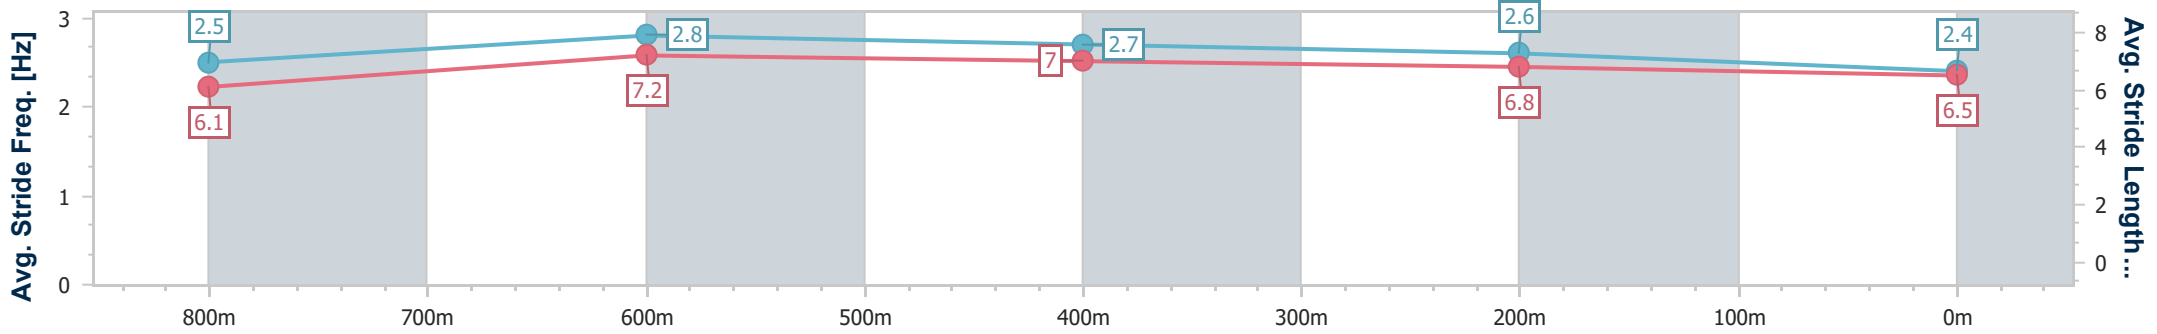

Horse/Jockey Name	Sarandos
Final Rank	8
Fastest Section Time (Section)	0:09.99 (800m)
Top Speed [km/h] (Section)	72.4 (800m)
Race State	Finished

Townsville QLD Professional
Race 6: MEMBERSHIPS ON SALE NOW RATINGS BAND 0 - 60
Handicap - 1000m
20 January 2024 - 16:09
Track Rating: Soft 6, Weather: Fine, Rail Position: True Entire
Course

Section	Overall	800m	600m	400m	200m
Section Times	0:57.72 [8] (0:13.15)	0:44.57 [4] (0:09.99)	0:34.58 [1] (0:10.66)	0:23.92 [1] (0:11.35)	0:12.57 [4] (0:12.57)
Average Speed [km/h]	54.7	70.6	67.7	63.5	57.2
Top Speed [km/h]	71.6	72.4	70.3	66.2	60.5
Avg. Dist. to Rail [m]	10.4	2.6	0.7	1.9	3.6
Avg. Stride Freq. [Hz]	2.5	2.8	2.7	2.6	2.4
Avg. Stride Length [m]	6.1	7.2	7.0	6.8	6.5

- [ ] Ranking at each section and finish
- -.-.- No data available at this section
- NA No data available