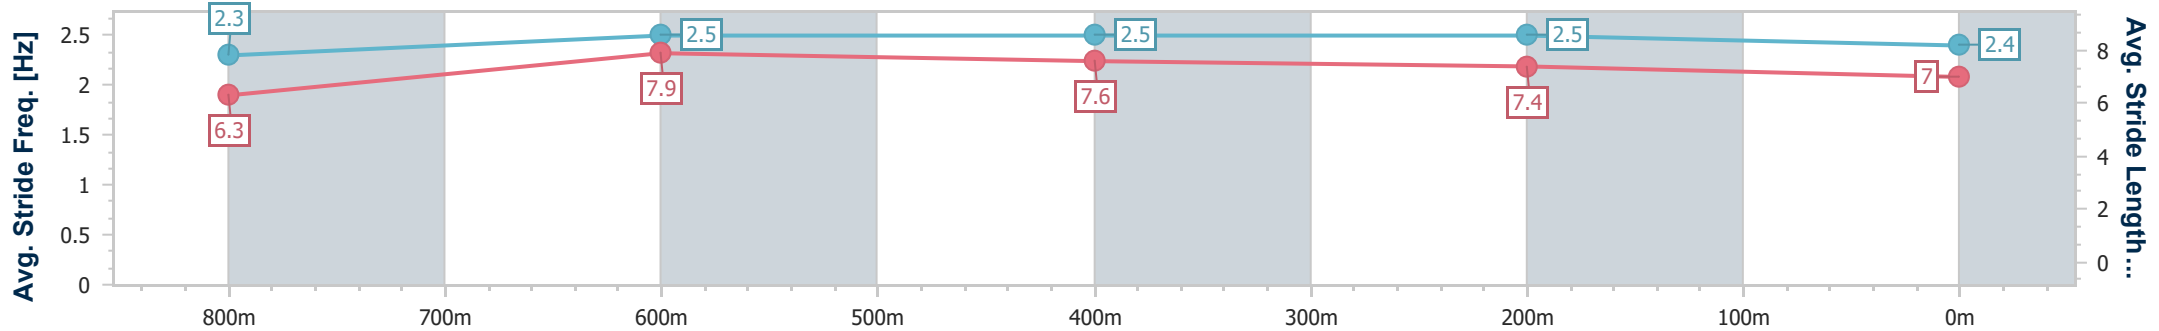

Horse/Jockey Name	Maranzano
Final Rank	6
Fastest Section Time (Section)	0:10.12 (800m)
Top Speed [km/h] (Section)	72.0 (800m)
Race State	Finished

Townsville QLD Professional
Race 6: MEMBERSHIPS ON SALE NOW RATINGS BAND 0 - 60
Handicap - 1000m
20 January 2024 - 16:09
Track Rating: Soft 6, Weather: Fine, Rail Position: True Entire Course

Section	Overall	800m	600m	400m	200m
Section Times	0:57.34 [6] (0:13.75)	0:43.59 [11] (0:10.12)	0:33.47 [11] (0:10.45)	0:23.02 [6] (0:10.94)	0:12.08 [5] (0:12.08)
Average Speed [km/h]	52.3	70.6	68.0	65.5	59.5
Top Speed [km/h]	71.6	72.0	69.2	67.2	63.0
Avg. Dist. to Rail [m]	10.2	2.1	2.3	2.0	1.2
Avg. Stride Freq. [Hz]	2.3	2.5	2.5	2.5	2.4
Avg. Stride Length [m]	6.3	7.9	7.6	7.4	7.0

- [ ] Ranking at each section and finish
- -.-.- No data available at this section
- NA No data available