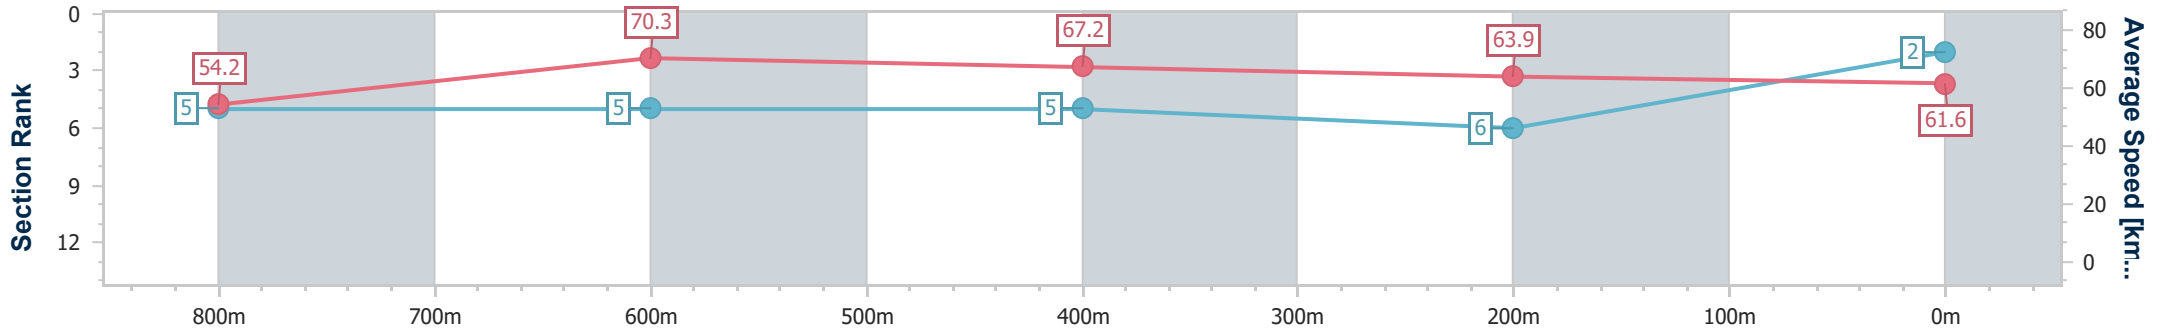

Horse/Jockey Name	Freddy Barbarossa
Final Rank	2
Fastest Section Time (Section)	0:10.25 (800m)
Top Speed [km/h] (Section)	71.5 (800m)
Race State	Finished

Townsville QLD Professional
Race 6: MEMBERSHIPS ON SALE NOW RATINGS BAND 0 - 60
Handicap - 1000m
20 January 2024 - 16:09
Track Rating: Soft 6, Weather: Fine, Rail Position: True Entire Course

Section	Overall	800m	600m	400m	200m
Section Times	0:57.11 [2] (0:13.30)	0:43.81 [5] (0:10.25)	0:33.56 [5] (0:10.64)	0:22.92 [5] (0:11.19)	0:11.73 [6] (0:11.73)
Average Speed [km/h]	54.2	70.3	67.2	63.9	61.6
Top Speed [km/h]	70.6	71.5	68.9	65.7	63.9
Avg. Dist. to Rail [m]	7.1	1.6	1.8	2.1	4.1
Avg. Stride Freq. [Hz]	2.5	2.6	2.6	2.6	2.6
Avg. Stride Length [m]	5.8	7.4	7.2	6.9	6.7

- [ ] Ranking at each section and finish
- -.-.- No data available at this section
- NA No data available