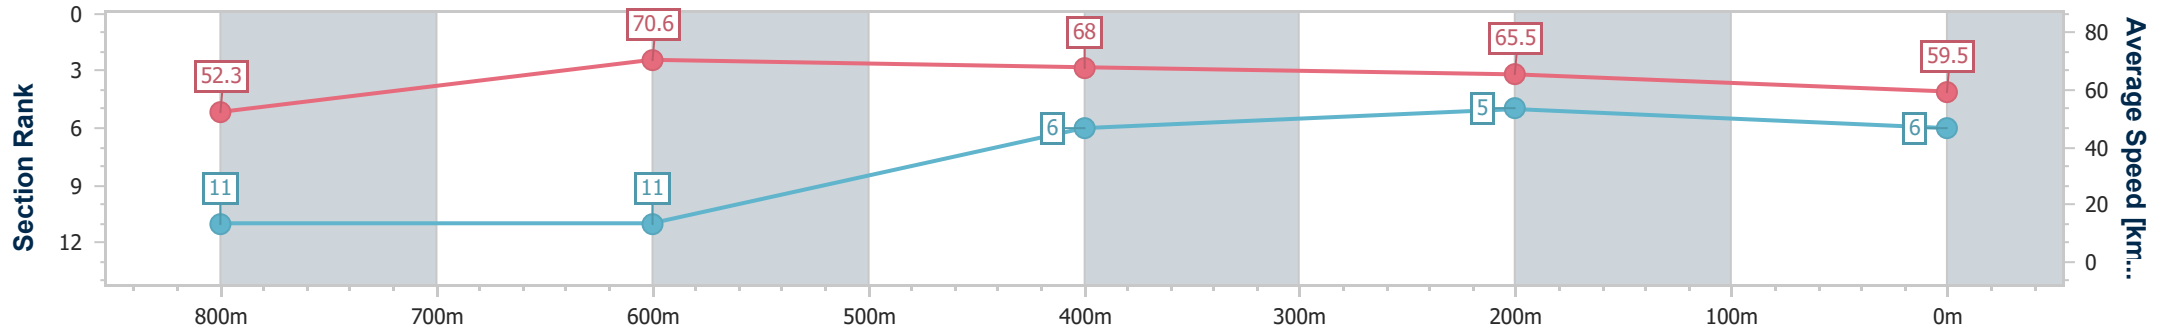

Horse/Jockey Name	Maranzano
Final Rank	6
Fastest Section Time (Section)	0:10.12 (800m)
Top Speed [km/h] (Section)	72.0 (800m)
Race State	Finished

Townsville QLD Professional
Race 6: MEMBERSHIPS ON SALE NOW RATINGS BAND 0 - 60
Handicap - 1000m
20 January 2024 - 16:09
Track Rating: Soft 6, Weather: Fine, Rail Position: True Entire Course

Section	Overall	800m	600m	400m	200m
Section Times	0:57.34 [6] (0:13.75)	0:43.59 [11] (0:10.12)	0:33.47 [11] (0:10.45)	0:23.02 [6] (0:10.94)	0:12.08 [5] (0:12.08)
Average Speed [km/h]	52.3	70.6	68.0	65.5	59.5
Top Speed [km/h]	71.6	72.0	69.2	67.2	63.0
Avg. Dist. to Rail [m]	10.2	2.1	2.3	2.0	1.2
Avg. Stride Freq. [Hz]	2.3	2.5	2.5	2.5	2.4
Avg. Stride Length [m]	6.3	7.9	7.6	7.4	7.0

- [ ] Ranking at each section and finish
- -.-.- No data available at this section
- NA No data available