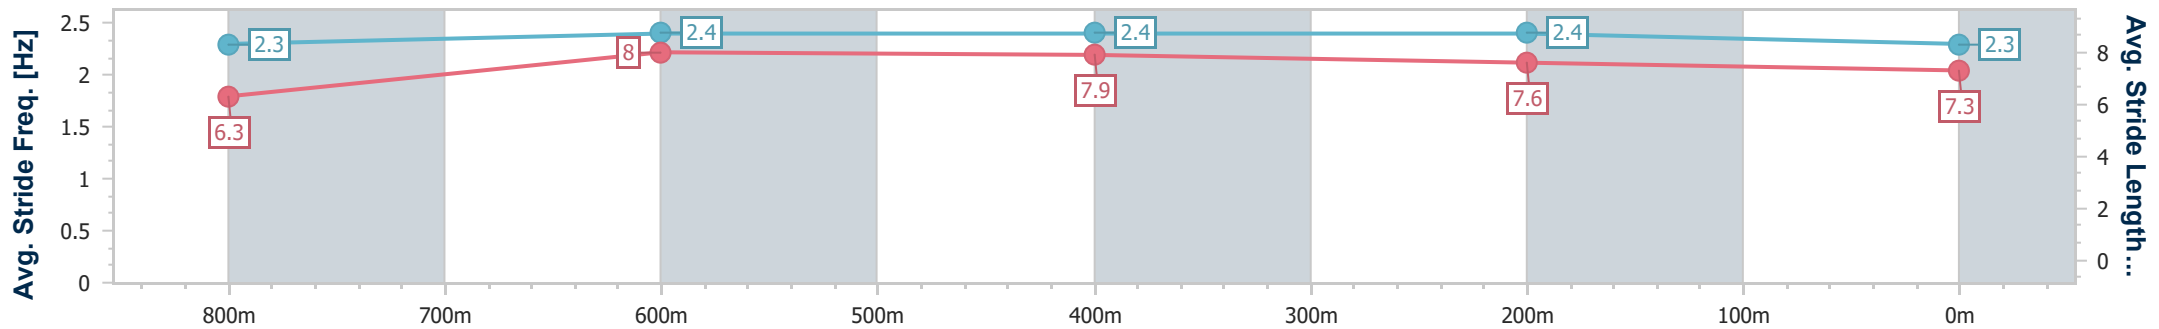

Horse/Jockey Name	Strathcona
Final Rank	5
Fastest Section Time (Section)	0:10.36 (800m)
Top Speed [km/h] (Section)	71.8 (Overall)
Race State	Finished

Townsville QLD Professional
Race 6: MEMBERSHIPS ON SALE NOW RATINGS BAND 0 - 60
Handicap - 1000m
20 January 2024 - 16:09
Track Rating: Soft 6, Weather: Fine, Rail Position: True Entire
Course

Section	Overall	800m	600m	400m	200m
Section Times	0:57.25 [5] (0:13.39)	0:43.86 [7] (0:10.36)	0:33.50 [8] (0:10.59)	0:22.91 [7] (0:11.08)	0:11.83 [7] (0:11.83)
Average Speed [km/h]	53.8	70.0	68.0	64.8	61.0
Top Speed [km/h]	71.8	71.6	69.4	66.4	62.9
Avg. Dist. to Rail [m]	6.2	2.3	0.6	2.2	5.2
Avg. Stride Freq. [Hz]	2.3	2.4	2.4	2.4	2.3
Avg. Stride Length [m]	6.3	8.0	7.9	7.6	7.3

- [ ] Ranking at each section and finish
- -.-.- No data available at this section
- NA No data available