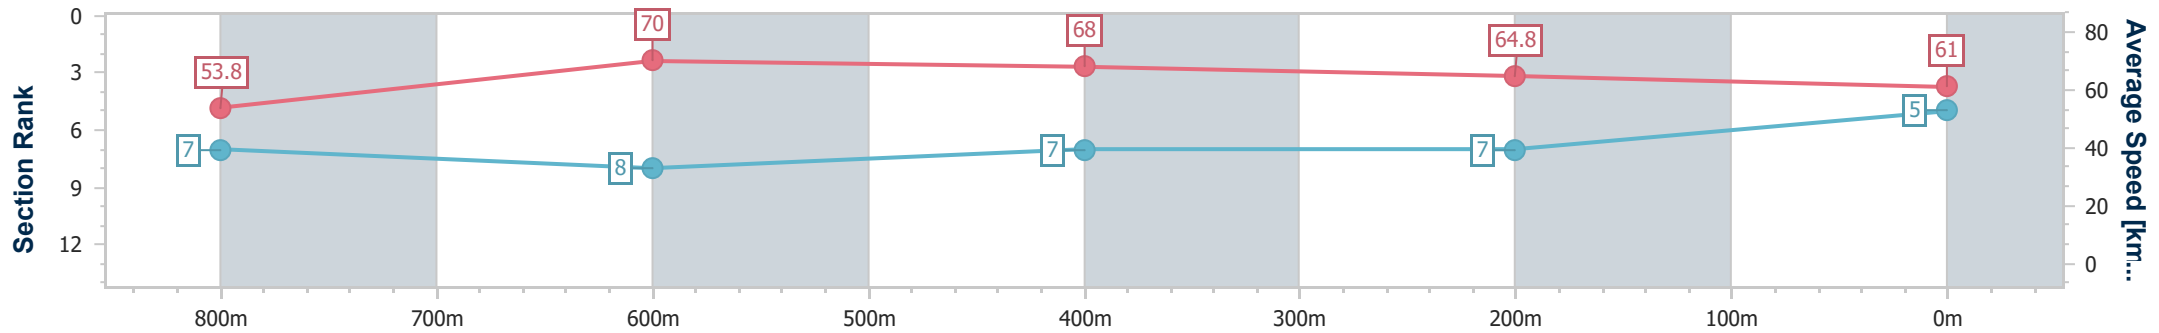

Horse/Jockey Name	Strathcona
Final Rank	5
Fastest Section Time (Section)	0:10.36 (800m)
Top Speed [km/h] (Section)	71.8 (Overall)
Race State	Finished

Townsville QLD Professional
Race 6: MEMBERSHIPS ON SALE NOW RATINGS BAND 0 - 60
Handicap - 1000m
20 January 2024 - 16:09
Track Rating: Soft 6, Weather: Fine, Rail Position: True Entire
Course

Section	Overall	800m	600m	400m	200m
Section Times	0:57.25 [5] (0:13.39)	0:43.86 [7] (0:10.36)	0:33.50 [8] (0:10.59)	0:22.91 [7] (0:11.08)	0:11.83 [7] (0:11.83)
Average Speed [km/h]	53.8	70.0	68.0	64.8	61.0
Top Speed [km/h]	71.8	71.6	69.4	66.4	62.9
Avg. Dist. to Rail [m]	6.2	2.3	0.6	2.2	5.2
Avg. Stride Freq. [Hz]	2.3	2.4	2.4	2.4	2.3
Avg. Stride Length [m]	6.3	8.0	7.9	7.6	7.3

- [ ] Ranking at each section and finish
- -.-.- No data available at this section
- NA No data available