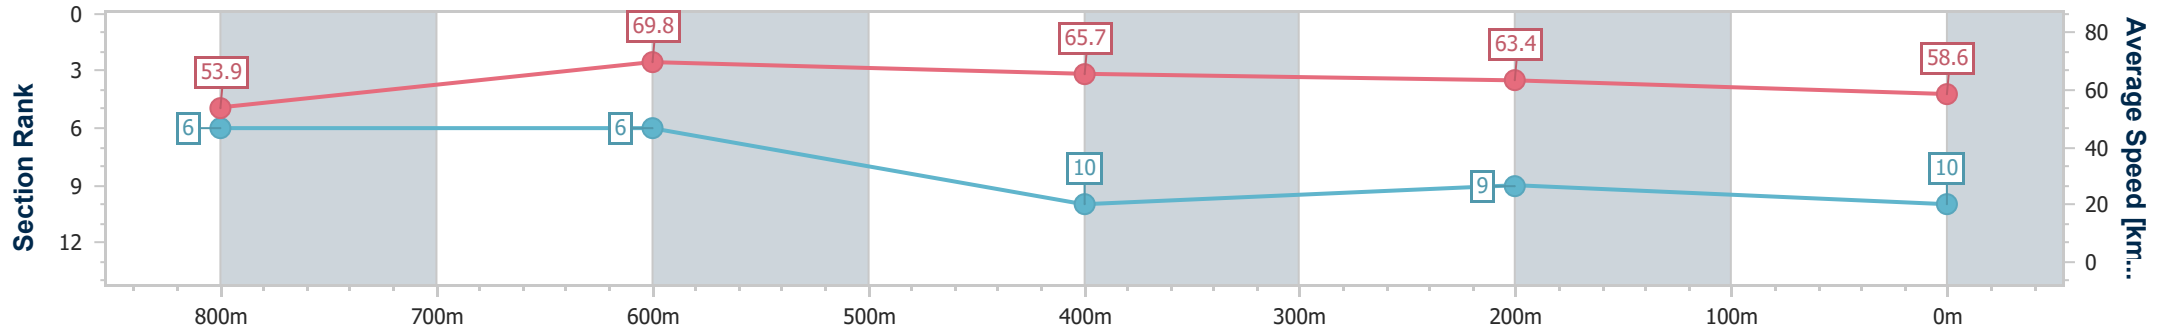

Horse/Jockey Name	Answering
Final Rank	10
Fastest Section Time (Section)	0:10.30 (800m)
Top Speed [km/h] (Section)	72.4 (800m)
Race State	Finished

Townsville QLD Professional
Race 6: MEMBERSHIPS ON SALE NOW RATINGS BAND 0 - 60
Handicap - 1000m
20 January 2024 - 16:09
Track Rating: Soft 6, Weather: Fine, Rail Position: True Entire
Course

Section	Overall	800m	600m	400m	200m
Section Times	0:58.00 [10] (0:13.37)	0:44.63 [6] (0:10.30)	0:34.33 [6] (0:10.77)	0:23.56 [10] (0:11.29)	0:12.27 [9] (0:12.27)
Average Speed [km/h]	53.9	69.8	65.7	63.4	58.6
Top Speed [km/h]	72.2	72.4	67.5	64.6	62.4
Avg. Dist. to Rail [m]	3.0	1.2	3.1	3.0	0.6
Avg. Stride Freq. [Hz]	2.2	2.4	2.4	2.3	2.2
Avg. Stride Length [m]	6.7	8.0	7.7	7.6	7.3

- [ ] Ranking at each section and finish
- -.-.- No data available at this section
- NA No data available