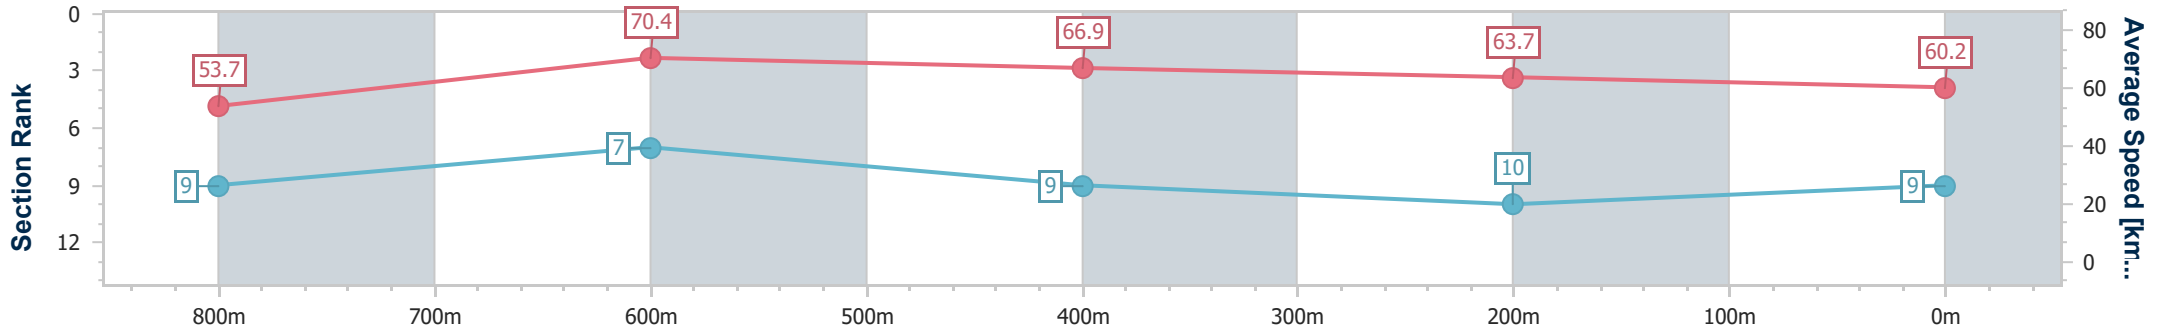

Horse/Jockey Name	Hypothesize
Final Rank	9
Fastest Section Time (Section)	0:10.25 (800m)
Top Speed [km/h] (Section)	71.5 (800m)
Race State	Finished

Townsville QLD Professional
Race 6: MEMBERSHIPS ON SALE NOW RATINGS BAND 0 - 60
Handicap - 1000m
20 January 2024 - 16:09
Track Rating: Soft 6, Weather: Fine, Rail Position: True Entire Course

Section	Overall	800m	600m	400m	200m
Section Times	0:57.73 [9] (0:13.45)	0:44.28 [9] (0:10.25)	0:34.03 [7] (0:10.71)	0:23.32 [9] (0:11.33)	0:11.99 [10] (0:11.99)
Average Speed [km/h]	53.7	70.4	66.9	63.7	60.2
Top Speed [km/h]	71.2	71.5	69.8	65.7	62.6
Avg. Dist. to Rail [m]	6.9	1.5	0.8	2.0	5.1
Avg. Stride Freq. [Hz]	2.4	2.5	2.5	2.4	2.3
Avg. Stride Length [m]	6.1	7.8	7.4	7.4	7.1

- [ ] Ranking at each section and finish
- -.-.- No data available at this section
- NA No data available