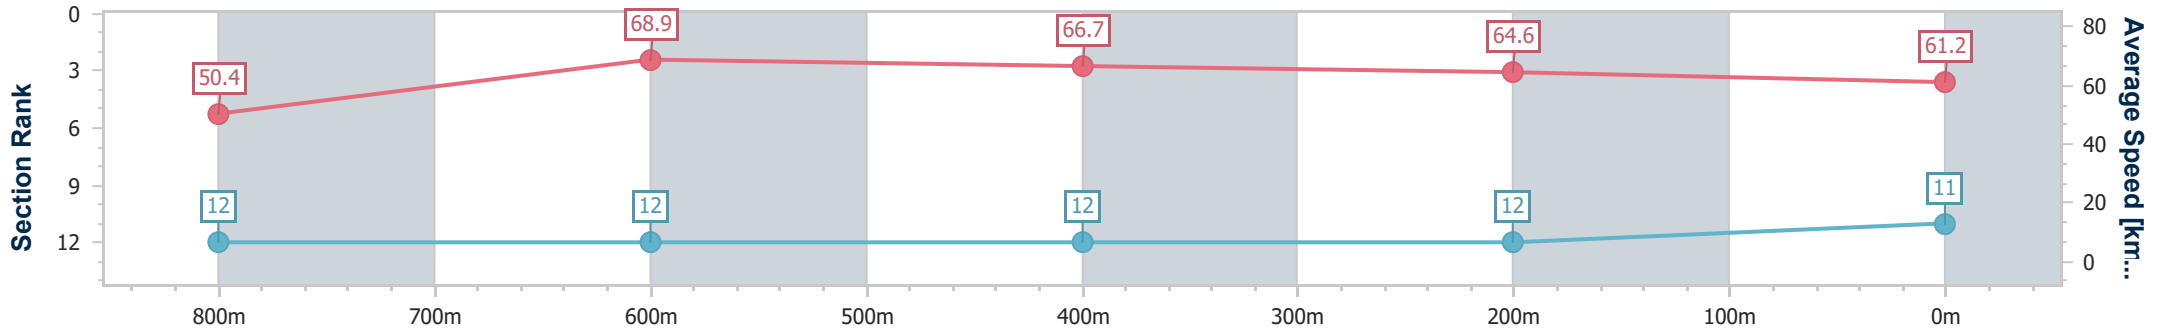

Horse/Jockey Name	Sacred Legacy
Final Rank	11
Fastest Section Time (Section)	0:10.38 (800m)
Top Speed [km/h] (Section)	70.1 (800m)
Race State	Finished

Townsville QLD Professional
Race 6: MEMBERSHIPS ON SALE NOW RATINGS BAND 0 - 60
Handicap - 1000m
20 January 2024 - 16:09
Track Rating: Soft 6, Weather: Fine, Rail Position: True Entire
Course

Section	Overall	800m	600m	400m	200m
Section Times	0:58.12 [11] (0:14.31)	0:43.81 [12] (0:10.38)	0:33.43 [12] (0:10.63)	0:22.80 [12] (0:11.06)	0:11.74 [12] (0:11.74)
Average Speed [km/h]	50.4	68.9	66.7	64.6	61.2
Top Speed [km/h]	68.9	70.1	68.3	65.5	64.4
Avg. Dist. to Rail [m]	10.0	2.1	3.7	1.5	2.7
Avg. Stride Freq. [Hz]	2.3	2.5	2.4	2.4	2.3
Avg. Stride Length [m]	6.1	7.8	7.6	7.5	7.4

- [ ] Ranking at each section and finish
- -.-.- No data available at this section
- NA No data available