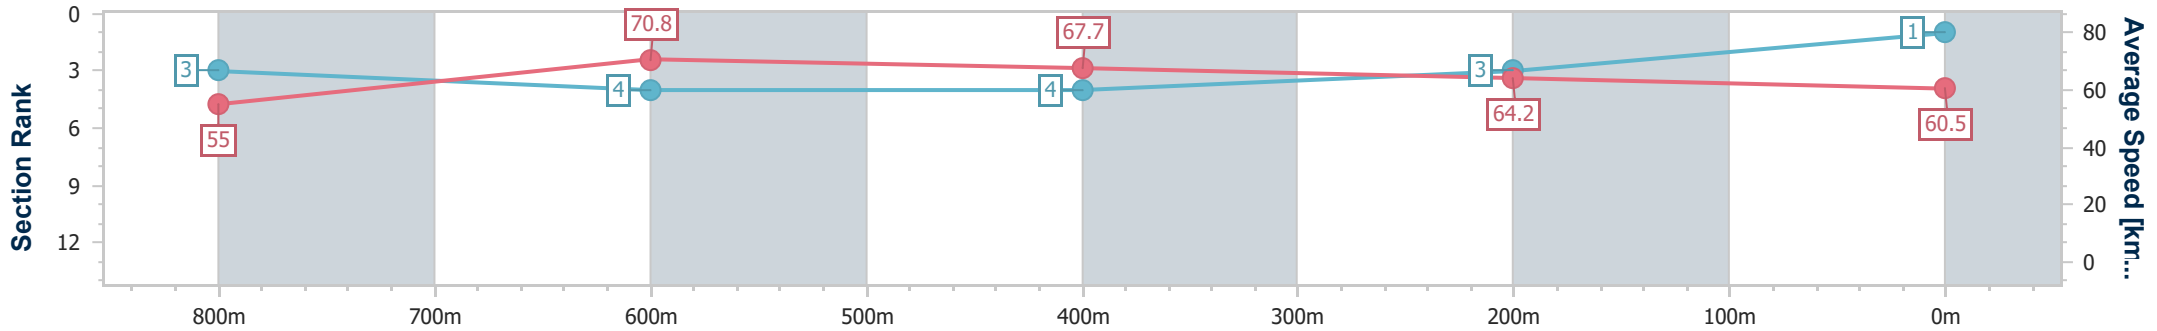

Horse/Jockey Name	Flaming Homer
Final Rank	1
Fastest Section Time (Section)	0:10.16 (800m)
Top Speed [km/h] (Section)	71.9 (800m)
Race State	Finished

Townsville QLD Professional
Race 6: MEMBERSHIPS ON SALE NOW RATINGS BAND 0 - 60
Handicap - 1000m
20 January 2024 - 16:09
Track Rating: Soft 6, Weather: Fine, Rail Position: True Entire
Course

Section	Overall	800m	600m	400m	200m
Section Times	0:57.03 [1] (0:13.13)	0:43.90 [3] (0:10.16)	0:33.74 [4] (0:10.61)	0:23.13 [4] (0:11.19)	0:11.94 [3] (0:11.94)
Average Speed [km/h]	55.0	70.8	67.7	64.2	60.5
Top Speed [km/h]	71.8	71.9	69.2	65.4	62.7
Avg. Dist. to Rail [m]	6.9	1.3	1.0	1.3	2.6
Avg. Stride Freq. [Hz]	2.4	2.4	2.3	2.3	2.3
Avg. Stride Length [m]	6.3	8.1	8.0	7.8	7.4

- [ ] Ranking at each section and finish
- -.-.- No data available at this section
- NA No data available