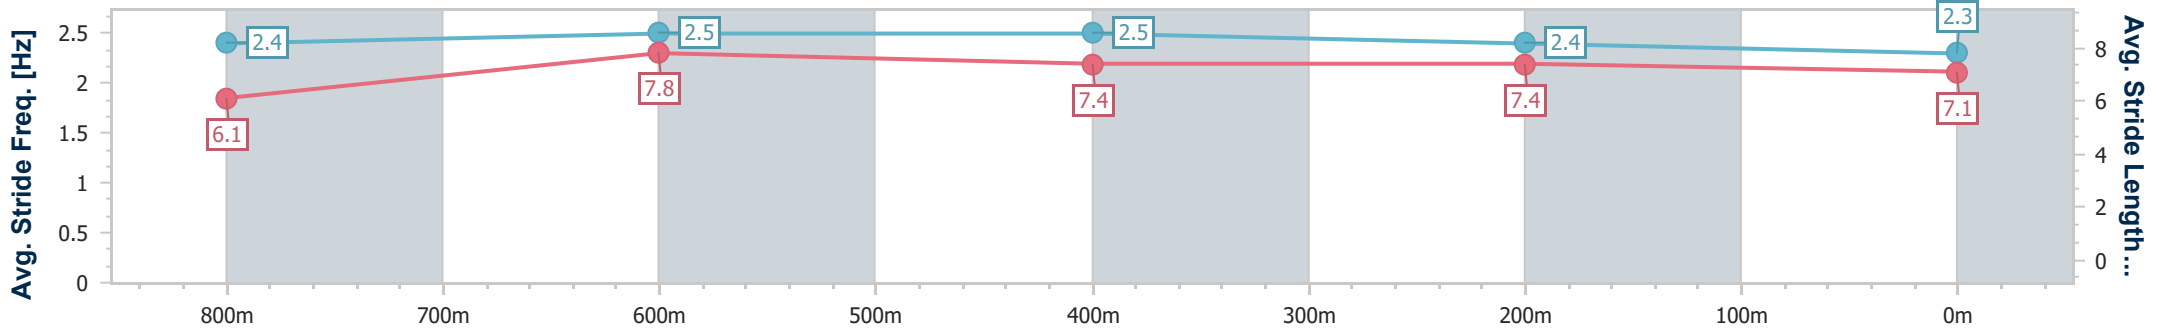

Horse/Jockey Name	Hypothesize
Final Rank	9
Fastest Section Time (Section)	0:10.25 (800m)
Top Speed [km/h] (Section)	71.5 (800m)
Race State	Finished

Townsville QLD Professional
Race 6: MEMBERSHIPS ON SALE NOW RATINGS BAND 0 - 60
Handicap - 1000m
20 January 2024 - 16:09
Track Rating: Soft 6, Weather: Fine, Rail Position: True Entire Course

Section	Overall	800m	600m	400m	200m
Section Times	0:57.73 [9] (0:13.45)	0:44.28 [9] (0:10.25)	0:34.03 [7] (0:10.71)	0:23.32 [9] (0:11.33)	0:11.99 [10] (0:11.99)
Average Speed [km/h]	53.7	70.4	66.9	63.7	60.2
Top Speed [km/h]	71.2	71.5	69.8	65.7	62.6
Avg. Dist. to Rail [m]	6.9	1.5	0.8	2.0	5.1
Avg. Stride Freq. [Hz]	2.4	2.5	2.5	2.4	2.3
Avg. Stride Length [m]	6.1	7.8	7.4	7.4	7.1

- [ ] Ranking at each section and finish
- -.-.- No data available at this section
- NA No data available