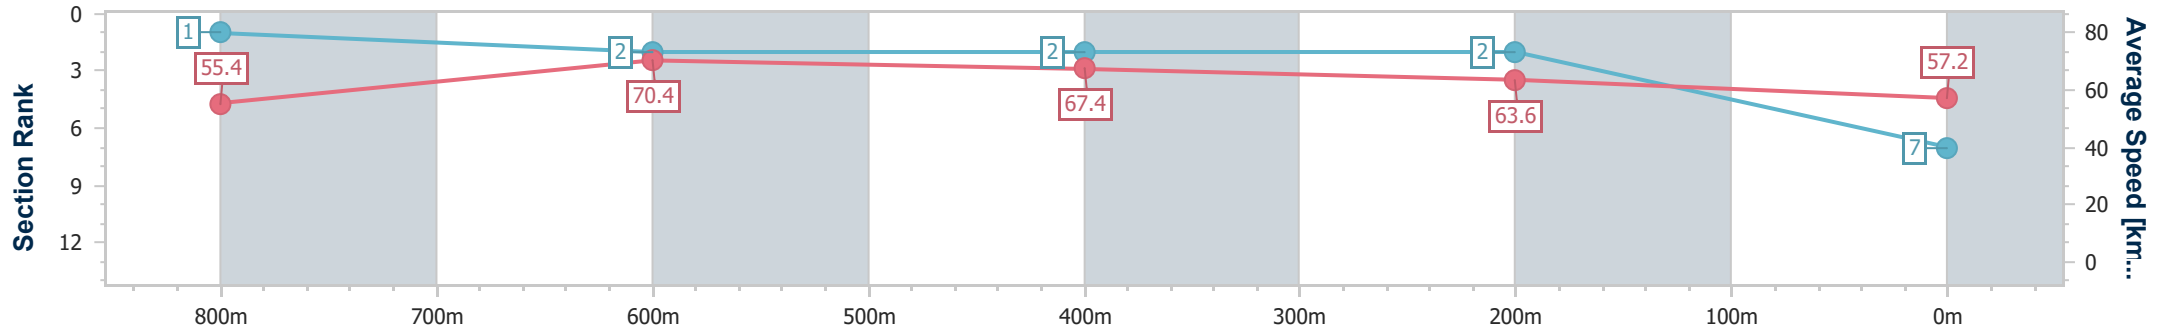

Horse/Jockey Name	Mutafiq
Final Rank	7
Fastest Section Time (Section)	0:10.24 (800m)
Top Speed [km/h] (Section)	72.0 (800m)
Race State	Finished

Townsville QLD Professional
Race 6: MEMBERSHIPS ON SALE NOW RATINGS BAND 0 - 60
Handicap - 1000m
20 January 2024 - 16:09
Track Rating: Soft 6, Weather: Fine, Rail Position: True Entire
Course

Section	Overall	800m	600m	400m	200m
Section Times	0:57.66 [7] (0:13.00)	0:44.66 [1] (0:10.24)	0:34.42 [2] (0:10.58)	0:23.84 [2] (0:11.24)	0:12.60 [2] (0:12.60)
Average Speed [km/h]	55.4	70.4	67.4	63.6	57.2
Top Speed [km/h]	71.6	72.0	69.7	65.9	61.8
Avg. Dist. to Rail [m]	3.4	1.5	2.2	2.4	1.0
Avg. Stride Freq. [Hz]	2.4	2.5	2.5	2.4	2.3
Avg. Stride Length [m]	6.5	7.8	7.6	7.3	6.8

- [ ] Ranking at each section and finish
- -.-.- No data available at this section
- NA No data available