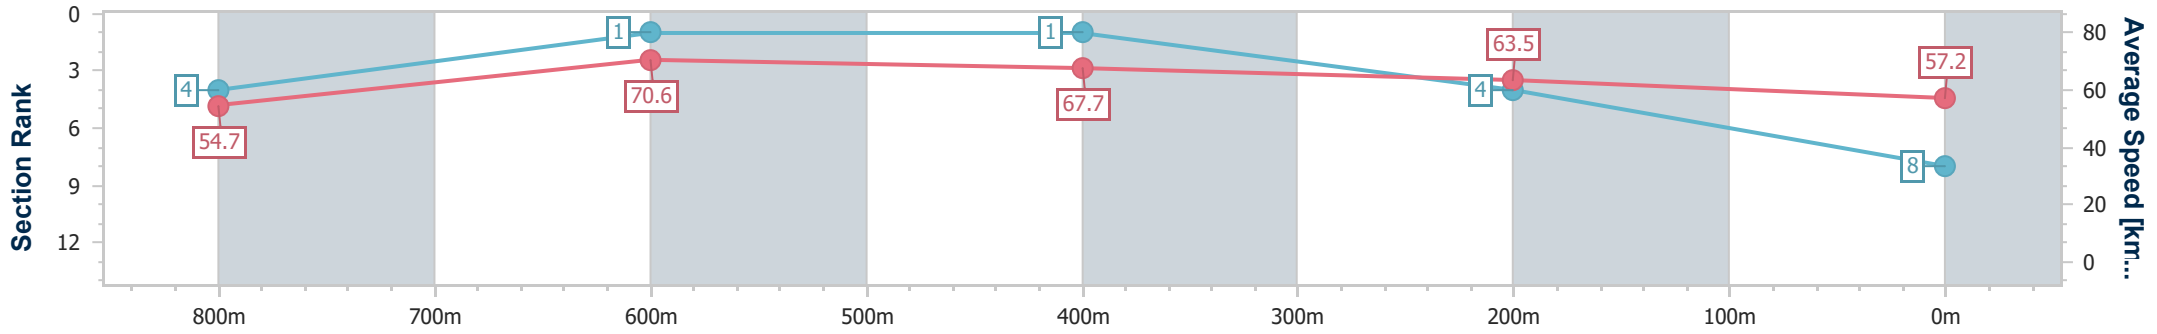

Horse/Jockey Name	Sarandos
Final Rank	8
Fastest Section Time (Section)	0:09.99 (800m)
Top Speed [km/h] (Section)	72.4 (800m)
Race State	Finished

Townsville QLD Professional
Race 6: MEMBERSHIPS ON SALE NOW RATINGS BAND 0 - 60
Handicap - 1000m
20 January 2024 - 16:09
Track Rating: Soft 6, Weather: Fine, Rail Position: True Entire
Course

Section	Overall	800m	600m	400m	200m
Section Times	0:57.72 [8] (0:13.15)	0:44.57 [4] (0:09.99)	0:34.58 [1] (0:10.66)	0:23.92 [1] (0:11.35)	0:12.57 [4] (0:12.57)
Average Speed [km/h]	54.7	70.6	67.7	63.5	57.2
Top Speed [km/h]	71.6	72.4	70.3	66.2	60.5
Avg. Dist. to Rail [m]	10.4	2.6	0.7	1.9	3.6
Avg. Stride Freq. [Hz]	2.5	2.8	2.7	2.6	2.4
Avg. Stride Length [m]	6.1	7.2	7.0	6.8	6.5

- [ ] Ranking at each section and finish
- -.-.- No data available at this section
- NA No data available