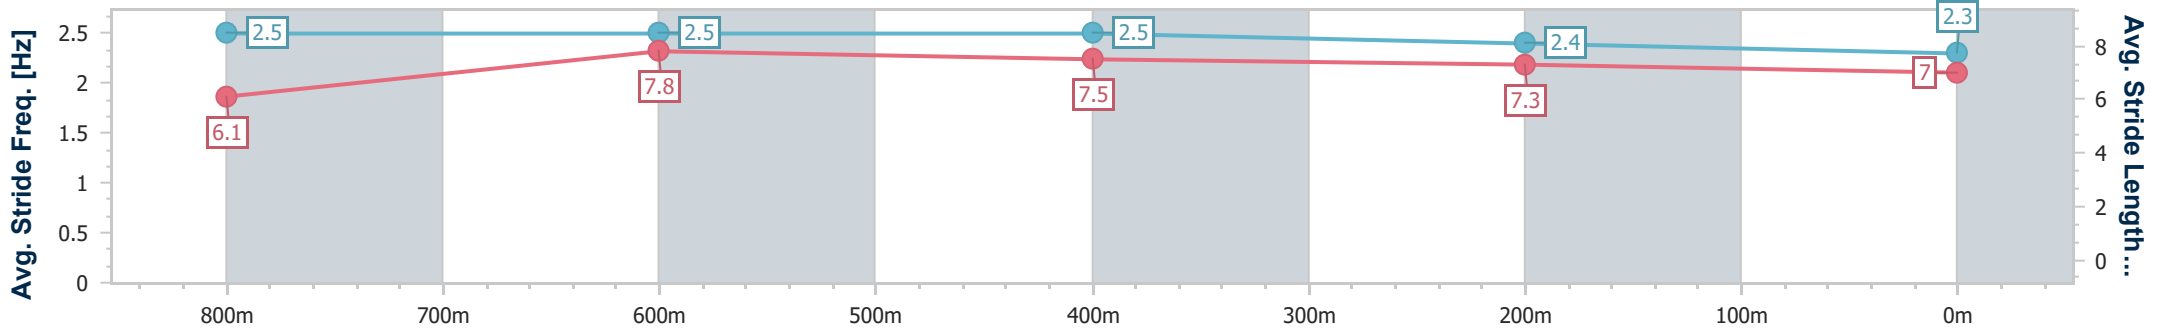

Horse/Jockey Name	Tennagain
Final Rank	4
Fastest Section Time (Section)	0:10.18 (800m)
Top Speed [km/h] (Section)	72.6 (800m)
Race State	Finished

Townsville QLD Professional
Race 6: MEMBERSHIPS ON SALE NOW RATINGS BAND 0 - 60
Handicap - 1000m
20 January 2024 - 16:09
Track Rating: Soft 6, Weather: Fine, Rail Position: True Entire
Course

Section	Overall	800m	600m	400m	200m
Section Times	0:57.16 [4] (0:13.09)	0:44.07 [2] (0:10.18)	0:33.89 [3] (0:10.58)	0:23.31 [3] (0:11.20)	0:12.11 [1] (0:12.11)
Average Speed [km/h]	55.0	70.7	66.9	63.9	59.5
Top Speed [km/h]	72.3	72.6	70.7	65.5	62.7
Avg. Dist. to Rail [m]	4.1	1.4	3.0	2.0	0.8
Avg. Stride Freq. [Hz]	2.5	2.5	2.5	2.4	2.3
Avg. Stride Length [m]	6.1	7.8	7.5	7.3	7.0

- [ ] Ranking at each section and finish
- -.-.- No data available at this section
- NA No data available