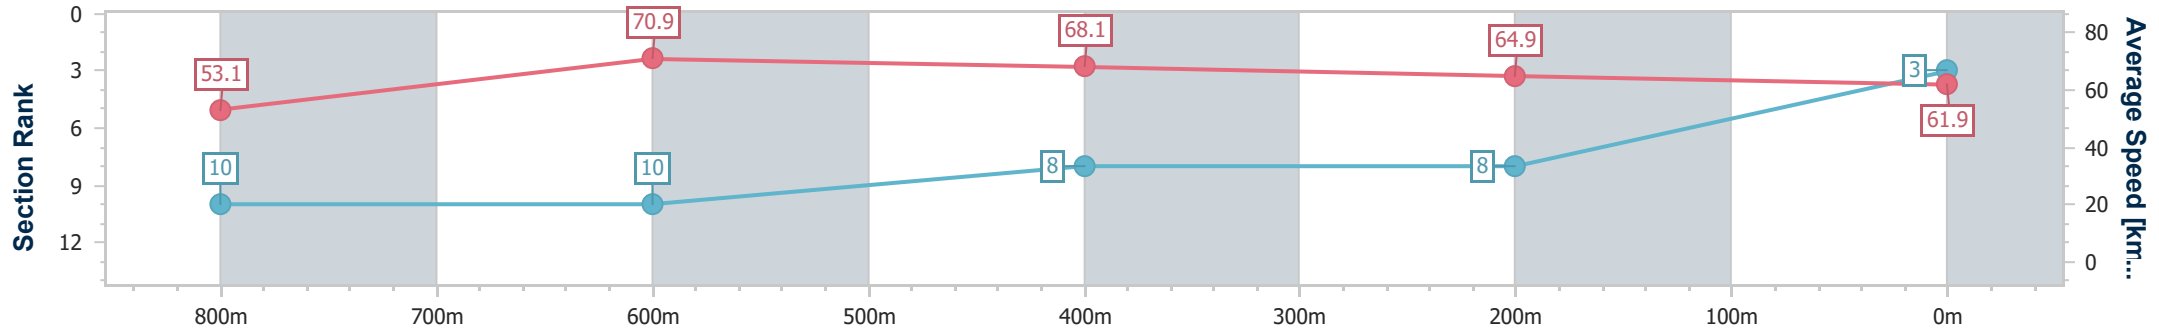

Horse/Jockey Name	Victory For Us
Final Rank	3
Fastest Section Time (Section)	0:10.22 (800m)
Top Speed [km/h] (Section)	72.2 (800m)
Race State	Finished

Townsville QLD Professional
Race 6: MEMBERSHIPS ON SALE NOW RATINGS BAND 0 - 60
Handicap - 1000m
20 January 2024 - 16:09
Track Rating: Soft 6, Weather: Fine, Rail Position: True Entire
Course

Section	Overall	800m	600m	400m	200m
Section Times	0:57.13 [3] (0:13.56)	0:43.57 [10] (0:10.22)	0:33.35 [10] (0:10.56)	0:22.79 [8] (0:11.14)	0:11.65 [8] (0:11.65)
Average Speed [km/h]	53.1	70.9	68.1	64.9	61.9
Top Speed [km/h]	70.9	72.2	70.6	66.7	63.8
Avg. Dist. to Rail [m]	7.9	2.5	0.6	3.7	7.6
Avg. Stride Freq. [Hz]	2.2	2.3	2.3	2.3	2.2
Avg. Stride Length [m]	6.7	8.5	8.2	8.0	7.7

- [ ] Ranking at each section and finish
- -.-.- No data available at this section
- NA No data available