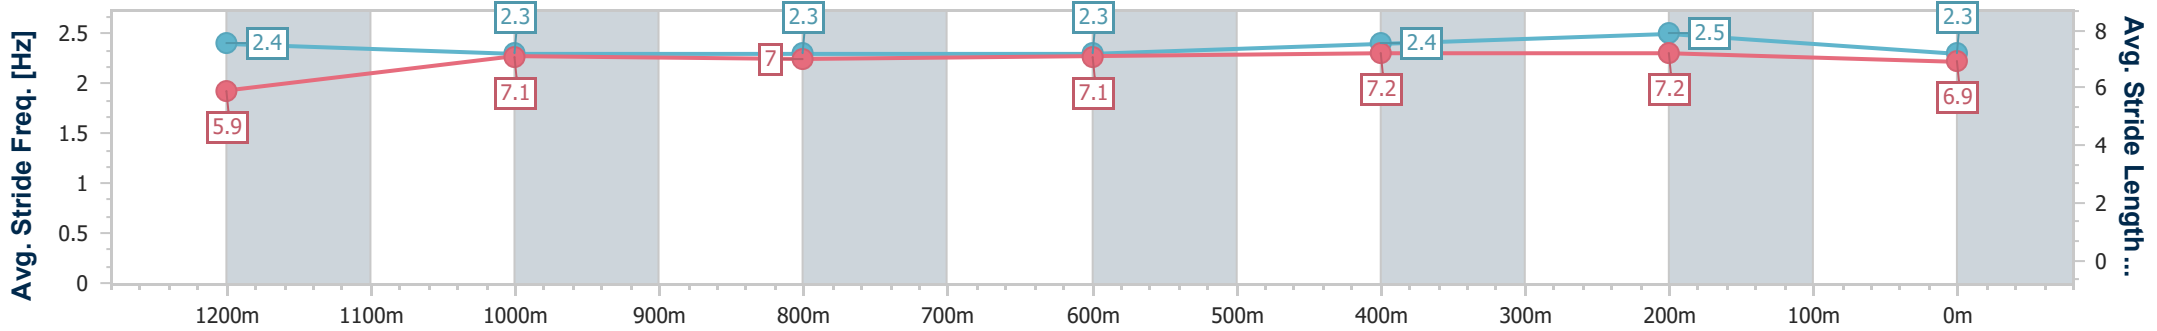

Eagle Farm QLD Professional
Race 6: CONGRATULATIONS BARRY BALDWIN Class 6 Plate - 1400m

20 January 2024 - 15:13

BRISBANE RACING CLUB

Track Rating: Soft 5, Weather: Overcast, Rail Position: +1m Entire

Section	Overall	1200m	1000m	800m	600m	400m	200m
Section Times	1:26.48 [9] (0:14.31)	1:12.17 [4] (0:12.03)	1:00.14 [4] (0:12.58)	0:47.56 [4] (0:12.11)	0:35.45 [5] (0:11.60)	0:23.85 [6] (0:11.30)	0:12.55 [6] (0:12.55)
Average Speed [km/h]	50.4	59.7	58.0	59.7	62.3	63.7	57.4
Top Speed [km/h]	62.5	60.9	58.3	61.2	64.6	64.9	60.7
Avg. Dist. to Rail [m]	2.6	2.3	1.9	1.2	0.8	4.0	3.1
Avg. Stride Freq. [Hz]	2.4	2.3	2.3	2.3	2.4	2.5	2.3
Avg. Stride Length [m]	5.9	7.1	7.0	7.1	7.2	7.2	6.9

- [] Ranking at each section and finish
- .-.- No data available at this section
- NA No data available