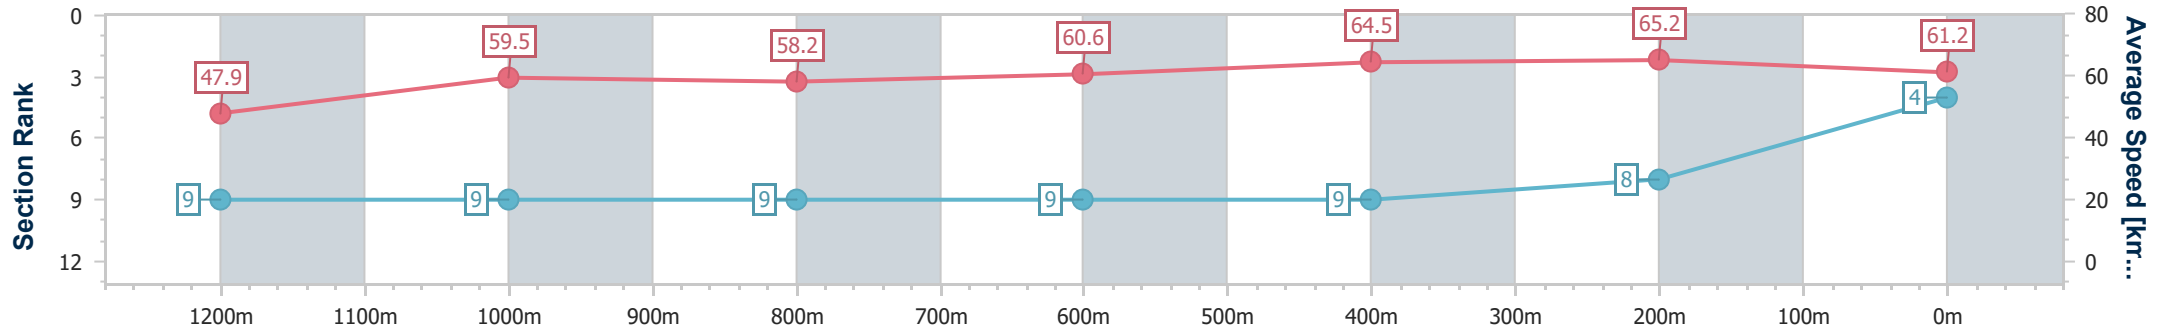

Eagle Farm QLD Professional
Race 6: CONGRATULATIONS BARRY BALDWIN Class 6 Plate - 1400m

20 January 2024 - 15:13

BRISBANE RACING CLUB

Track Rating: Soft 5, Weather: Overcast, Rail Position: +1m Entire

Section	Overall	1200m	1000m	800m	600m	400m	200m
Section Times	1:25.80 [4] (0:15.08)	1:10.72 [9] (0:12.15)	0:58.57 [9] (0:12.49)	0:46.08 [9] (0:11.94)	0:34.14 [9] (0:11.30)	0:22.84 [9] (0:11.05)	0:11.79 [8] (0:11.79)
Average Speed [km/h]	47.9	59.5	58.2	60.6	64.5	65.2	61.2
Top Speed [km/h]	59.4	60.0	59.6	63.4	66.2	66.2	64.0
Avg. Dist. to Rail [m]	5.6	2.5	1.7	1.2	2.8	9.2	7.5
Avg. Stride Freq. [Hz]	2.2	2.2	2.2	2.2	2.4	2.4	2.3
Avg. Stride Length [m]	6.1	7.4	7.4	7.5	7.5	7.6	7.3