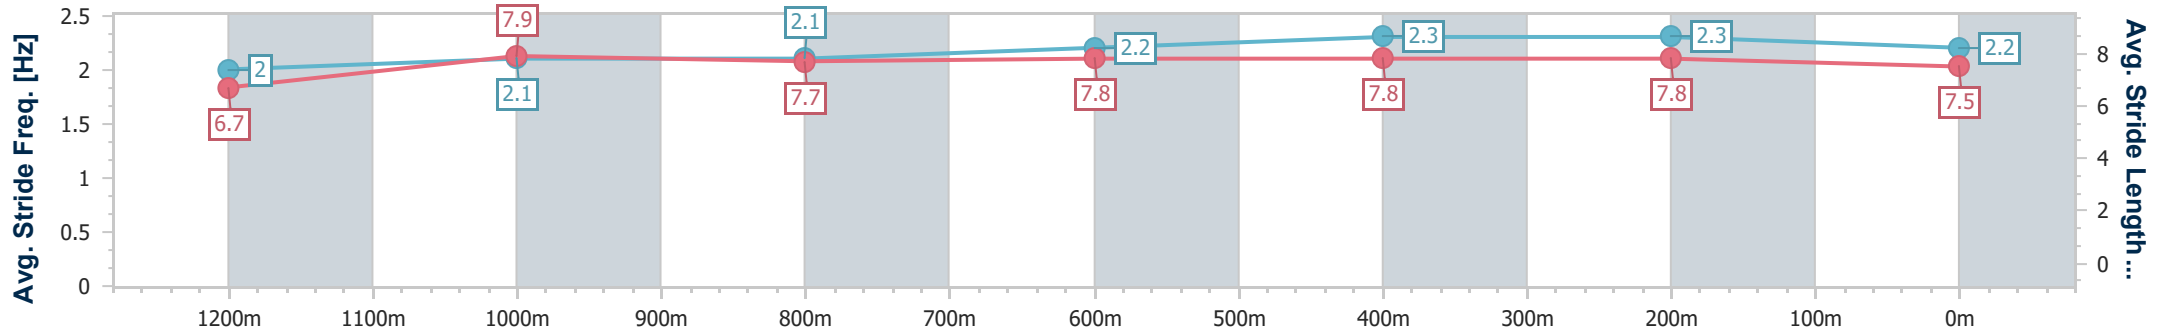

- [] Ranking at each section and finish
- .-.- No data available at this section
- NA No data available

Horse/Jockey Name	The Cullinan
Final Rank	8
Fastest Section Time (Section)	0:11.29 (600m)
Top Speed [km/h] (Section)	65.1 (400m)
Race State	Finished

Eagle Farm QLD Professional
Race 6: CONGRATULATIONS BARRY BALDWIN Class 6 Plate - 1400m

20 January 2024 - 15:13

BRISBANE RACING CLUB

Track Rating: Soft 5, Weather: Overcast, Rail Position: +1m Entire

Section	Overall	1200m	1000m	800m	600m	400m	200m
Section Times	1:26.41 [8] (0:14.81)	1:11.60 [7] (0:12.14)	0:59.46 [8] (0:12.47)	0:46.99 [8] (0:11.96)	0:35.03 [8] (0:11.29)	0:23.74 [7] (0:11.36)	0:12.38 [9] (0:12.38)
Average Speed [km/h]	48.6	59.4	58.1	60.5	63.8	63.6	58.0
Top Speed [km/h]	60.3	59.8	59.7	62.9	64.8	65.1	60.9
Avg. Dist. to Rail [m]	1.7	2.0	1.3	0.8	0.8	4.1	2.5
Avg. Stride Freq. [Hz]	2.0	2.1	2.1	2.2	2.3	2.3	2.2
Avg. Stride Length [m]	6.7	7.9	7.7	7.8	7.8	7.8	7.5

- [] Ranking at each section and finish
- .-.- No data available at this section
- NA No data available

Horse/Jockey Name	Olakau'atu
Final Rank	9
Fastest Section Time (Section)	0:11.30 (400m)
Top Speed [km/h] (Section)	64.9 (400m)
Race State	Finished