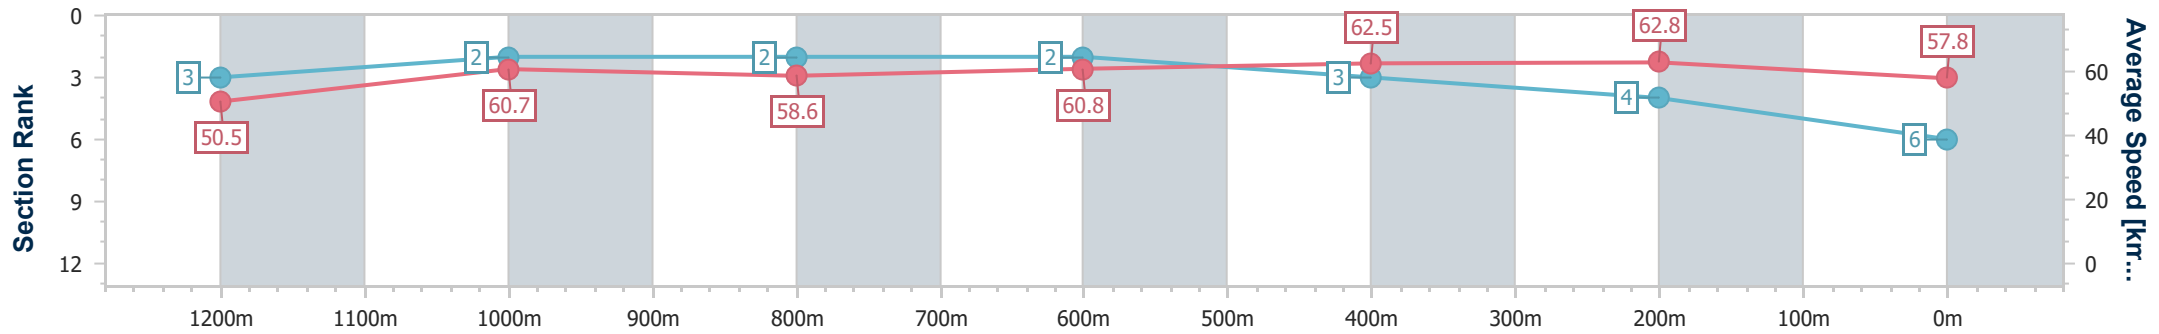

Eagle Farm QLD Professional
Race 6: CONGRATULATIONS BARRY BALDWIN Class 6 Plate - 1400m

20 January 2024 - 15:13

BRISBANE RACING CLUB

Track Rating: Soft 5, Weather: Overcast, Rail Position: +1m Entire

Section	Overall	1200m	1000m	800m	600m	400m	200m
Section Times	1:26.12 [6] (0:14.29)	1:11.83 [3] (0:11.82)	1:00.01 [2] (0:12.46)	0:47.55 [2] (0:11.93)	0:35.62 [2] (0:11.71)	0:23.91 [3] (0:11.46)	0:12.45 [4] (0:12.45)
Average Speed [km/h]	50.5	60.7	58.6	60.8	62.5	62.8	57.8
Top Speed [km/h]	64.0	64.3	59.5	62.6	64.3	64.5	60.5
Avg. Dist. to Rail [m]	4.4	2.8	2.4	1.8	2.8	5.8	5.6
Avg. Stride Freq. [Hz]	2.3	2.4	2.3	2.4	2.5	2.5	2.4
Avg. Stride Length [m]	6.0	7.1	6.9	7.0	6.9	7.0	6.8