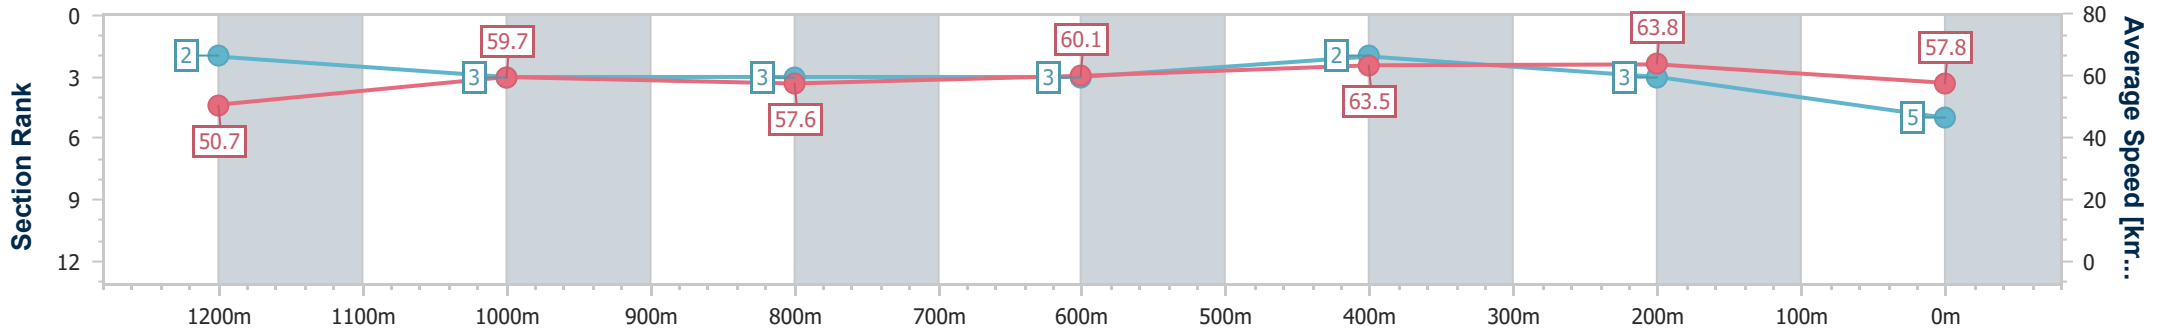

Eagle Farm QLD Professional
Race 6: CONGRATULATIONS BARRY BALDWIN Class 6 Plate - 1400m

20 January 2024 - 15:13

BRISBANE RACING CLUB

Track Rating: Soft 5, Weather: Overcast, Rail Position: +1m Entire

Section	Overall	1200m	1000m	800m	600m	400m	200m
Section Times	1:25.98 [5] (0:14.26)	1:11.72 [2] (0:12.06)	0:59.66 [3] (0:12.58)	0:47.08 [3] (0:12.00)	0:35.08 [3] (0:11.31)	0:23.77 [2] (0:11.32)	0:12.45 [3] (0:12.45)
Average Speed [km/h]	50.7	59.7	57.6	60.1	63.5	63.8	57.8
Top Speed [km/h]	60.7	60.9	58.8	62.1	64.8	65.9	60.2
Avg. Dist. to Rail [m]	1.2	1.9	1.6	0.8	0.9	2.6	2.8
Avg. Stride Freq. [Hz]	2.2	2.3	2.2	2.3	2.4	2.4	2.2
Avg. Stride Length [m]	6.5	7.3	7.2	7.3	7.4	7.5	7.2