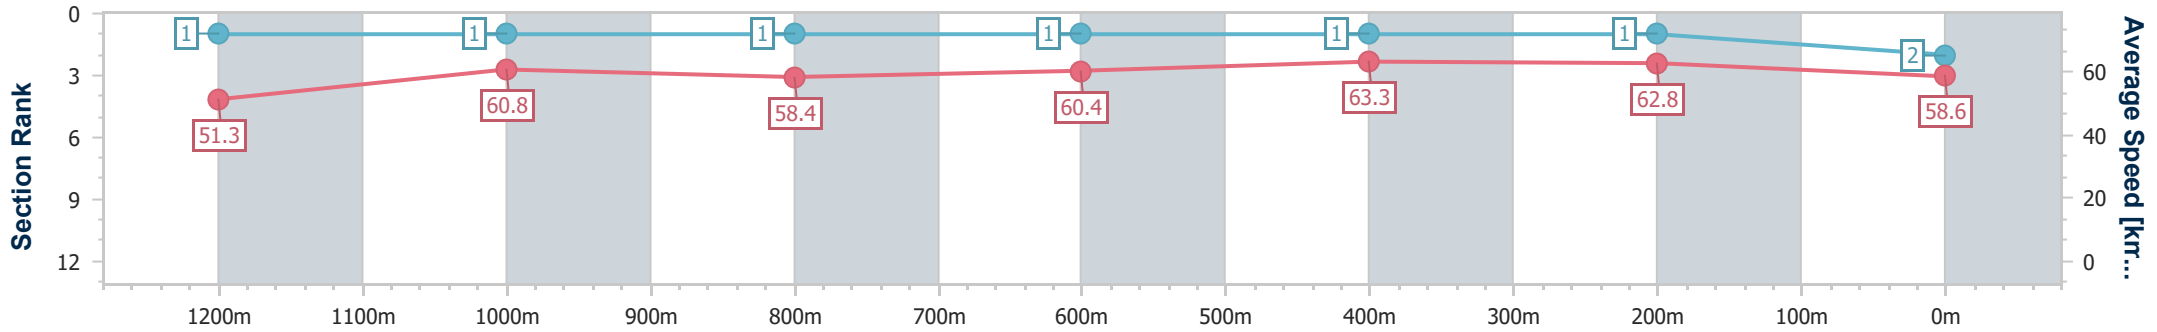

Eagle Farm QLD Professional
Race 6: CONGRATULATIONS BARRY BALDWIN Class 6 Plate - 1400m

20 January 2024 - 15:13

BRISBANE RACING CLUB

Track Rating: Soft 5, Weather: Overcast, Rail Position: +1m Entire

Section	Overall	1200m	1000m	800m	600m	400m	200m
Section Times	1:25.28 [2] (0:14.01)	1:11.27 [1] (0:11.86)	0:59.41 [1] (0:12.43)	0:46.98 [1] (0:11.92)	0:35.06 [1] (0:11.24)	0:23.82 [1] (0:11.51)	0:12.31 [1] (0:12.31)
Average Speed [km/h]	51.3	60.8	58.4	60.4	63.3	62.8	58.6
Top Speed [km/h]	64.9	63.4	59.1	61.5	64.4	64.3	61.1
Avg. Dist. to Rail [m]	3.5	1.7	1.1	0.6	1.7	4.1	4.0
Avg. Stride Freq. [Hz]	2.2	2.2	2.2	2.2	2.3	2.3	2.2
Avg. Stride Length [m]	6.6	7.6	7.5	7.5	7.5	7.5	7.3