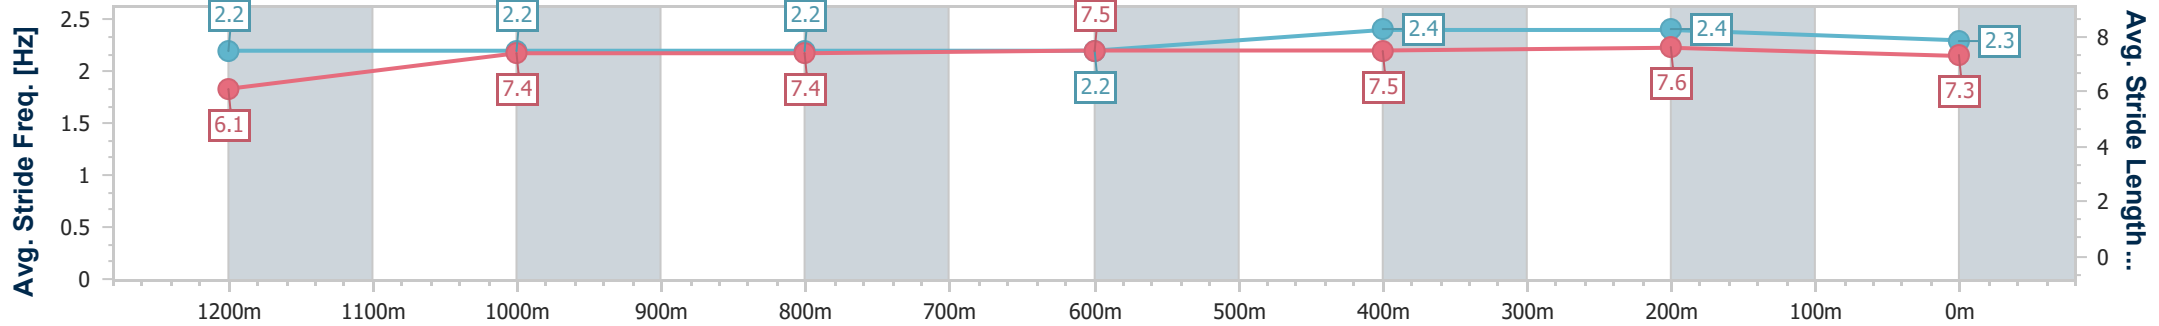

Eagle Farm QLD Professional
Race 6: CONGRATULATIONS BARRY BALDWIN Class 6 Plate - 1400m

20 January 2024 - 15:13

BRISBANE RACING CLUB

Track Rating: Soft 5, Weather: Overcast, Rail Position: +1m Entire

Section	Overall	1200m	1000m	800m	600m	400m	200m
Section Times	1:25.80 [4] (0:15.08)	1:10.72 [9] (0:12.15)	0:58.57 [9] (0:12.49)	0:46.08 [9] (0:11.94)	0:34.14 [9] (0:11.30)	0:22.84 [9] (0:11.05)	0:11.79 [8] (0:11.79)
Average Speed [km/h]	47.9	59.5	58.2	60.6	64.5	65.2	61.2
Top Speed [km/h]	59.4	60.0	59.6	63.4	66.2	66.2	64.0
Avg. Dist. to Rail [m]	5.6	2.5	1.7	1.2	2.8	9.2	7.5
Avg. Stride Freq. [Hz]	2.2	2.2	2.2	2.2	2.4	2.4	2.3
Avg. Stride Length [m]	6.1	7.4	7.4	7.5	7.5	7.6	7.3

- [] Ranking at each section and finish
- .-.- No data available at this section
- NA No data available

Horse/Jockey Name	Alburq
Final Rank	5
Fastest Section Time (Section)	0:11.31 (600m)
Top Speed [km/h] (Section)	65.9 (400m)
Race State	Finished