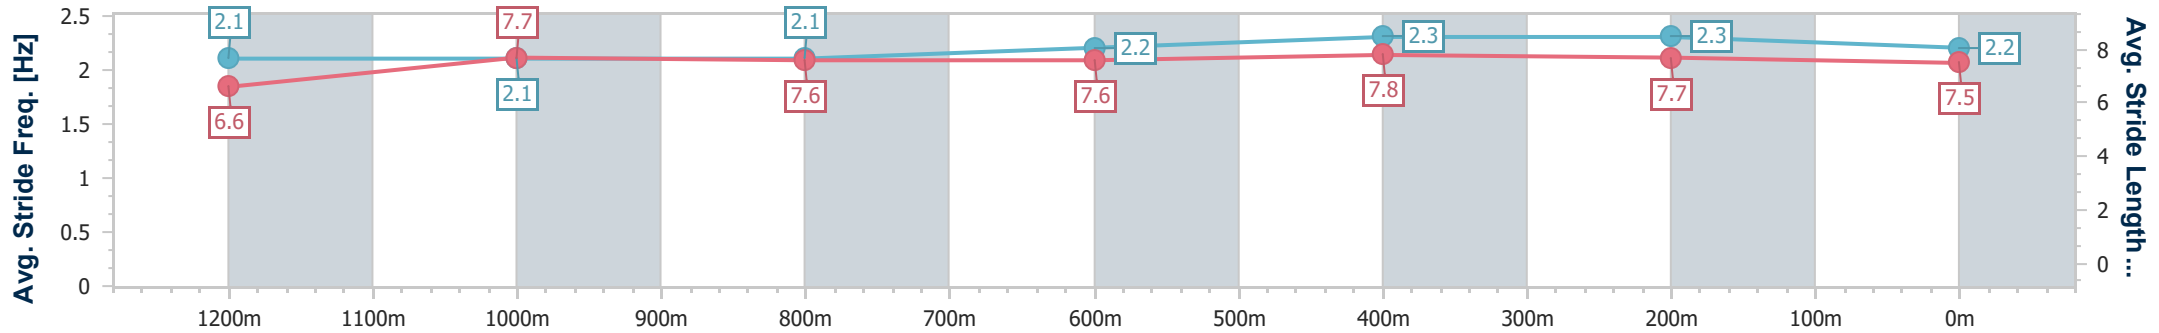

Eagle Farm QLD Professional
Race 6: CONGRATULATIONS BARRY BALDWIN Class 6 Plate - 1400m

20 January 2024 - 15:13

BRISBANE RACING CLUB

Track Rating: Soft 5, Weather: Overcast, Rail Position: +1m Entire

Section	Overall	1200m	1000m	800m	600m	400m	200m
Section Times	1:25.75 [3] (0:14.85)	1:10.90 [8] (0:12.09)	0:58.81 [7] (0:12.45)	0:46.36 [7] (0:11.92)	0:34.44 [7] (0:11.38)	0:23.06 [8] (0:11.16)	0:11.90 [5] (0:11.90)
Average Speed [km/h]	48.8	59.4	58.8	60.9	64.8	64.6	60.6
Top Speed [km/h]	59.7	60.2	59.4	62.9	66.2	66.4	62.1
Avg. Dist. to Rail [m]	4.8	2.3	2.4	2.4	4.6	9.6	5.7
Avg. Stride Freq. [Hz]	2.1	2.1	2.1	2.2	2.3	2.3	2.2
Avg. Stride Length [m]	6.6	7.7	7.6	7.6	7.8	7.7	7.5