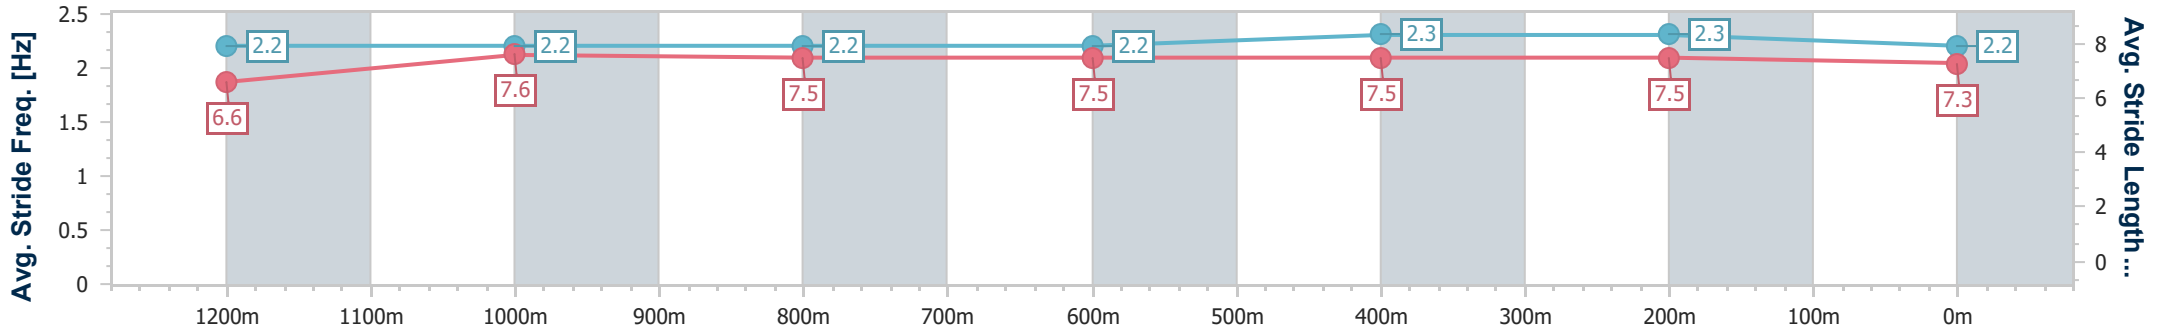

Eagle Farm QLD Professional
Race 6: CONGRATULATIONS BARRY BALDWIN Class 6 Plate - 1400m

20 January 2024 - 15:13

BRISBANE RACING CLUB

Track Rating: Soft 5, Weather: Overcast, Rail Position: +1m Entire

Section	Overall	1200m	1000m	800m	600m	400m	200m
Section Times	1:25.28 [2] (0:14.01)	1:11.27 [1] (0:11.86)	0:59.41 [1] (0:12.43)	0:46.98 [1] (0:11.92)	0:35.06 [1] (0:11.24)	0:23.82 [1] (0:11.51)	0:12.31 [1] (0:12.31)
Average Speed [km/h]	51.3	60.8	58.4	60.4	63.3	62.8	58.6
Top Speed [km/h]	64.9	63.4	59.1	61.5	64.4	64.3	61.1
Avg. Dist. to Rail [m]	3.5	1.7	1.1	0.6	1.7	4.1	4.0
Avg. Stride Freq. [Hz]	2.2	2.2	2.2	2.2	2.3	2.3	2.2
Avg. Stride Length [m]	6.6	7.6	7.5	7.5	7.5	7.5	7.3