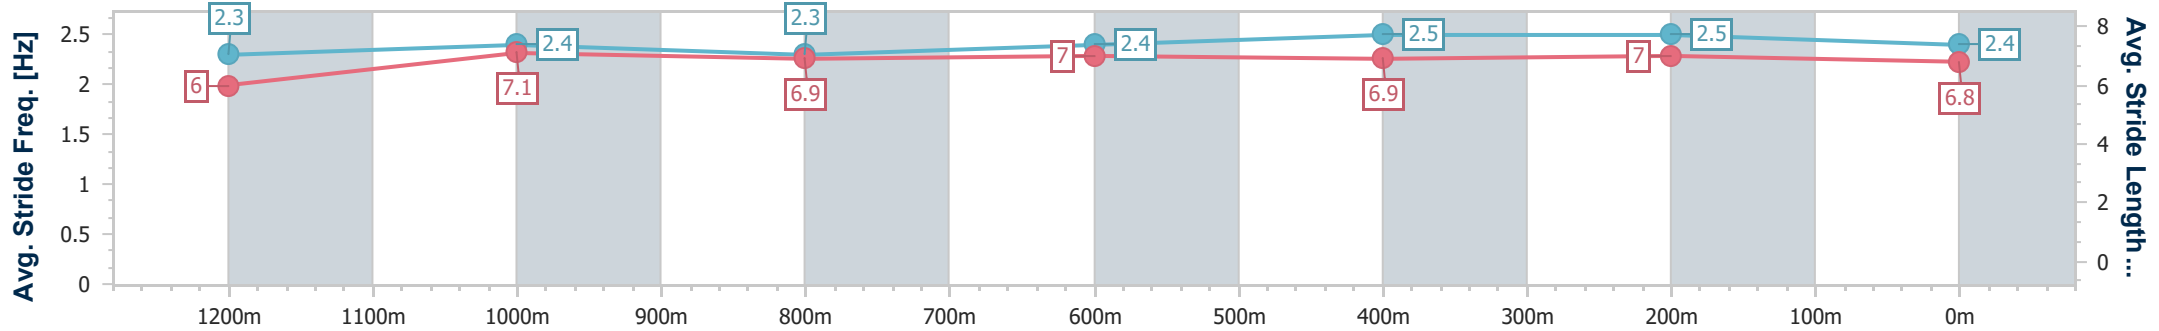

Eagle Farm QLD Professional
Race 6: CONGRATULATIONS BARRY BALDWIN Class 6 Plate - 1400m

20 January 2024 - 15:13

BRISBANE RACING CLUB

Track Rating: Soft 5, Weather: Overcast, Rail Position: +1m Entire

Section	Overall	1200m	1000m	800m	600m	400m	200m
Section Times	1:26.12 [6] (0:14.29)	1:11.83 [3] (0:11.82)	1:00.01 [2] (0:12.46)	0:47.55 [2] (0:11.93)	0:35.62 [2] (0:11.71)	0:23.91 [3] (0:11.46)	0:12.45 [4] (0:12.45)
Average Speed [km/h]	50.5	60.7	58.6	60.8	62.5	62.8	57.8
Top Speed [km/h]	64.0	64.3	59.5	62.6	64.3	64.5	60.5
Avg. Dist. to Rail [m]	4.4	2.8	2.4	1.8	2.8	5.8	5.6
Avg. Stride Freq. [Hz]	2.3	2.4	2.3	2.4	2.5	2.5	2.4
Avg. Stride Length [m]	6.0	7.1	6.9	7.0	6.9	7.0	6.8