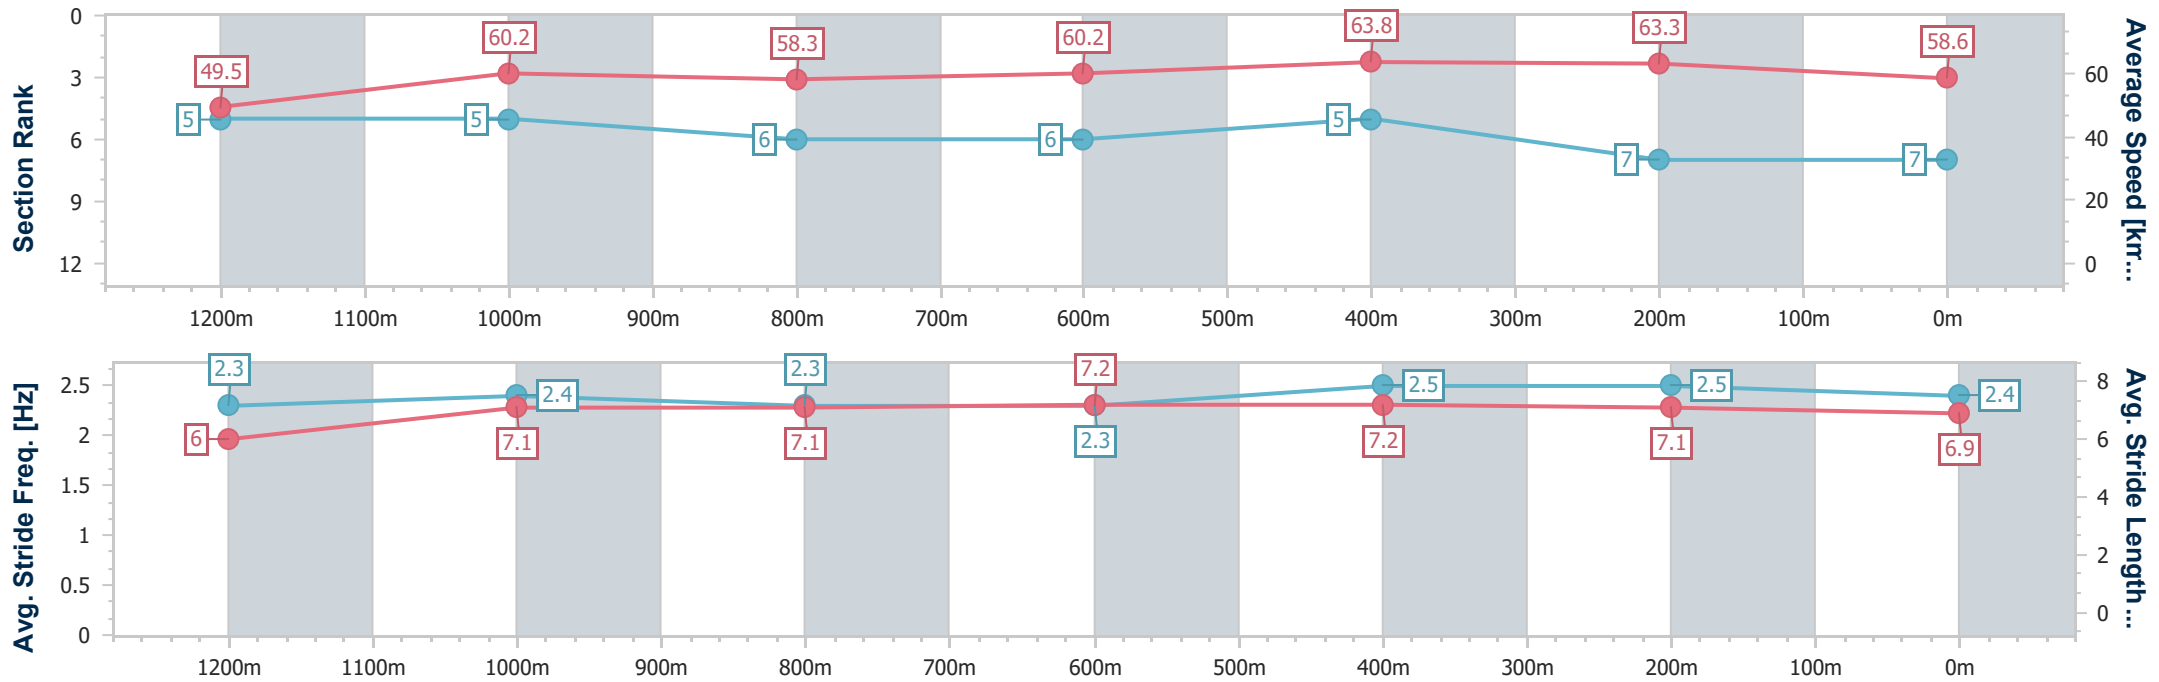

Eagle Farm QLD Professional
Race 6: CONGRATULATIONS BARRY BALDWIN Class 6 Plate - 1400m

20 January 2024 - 15:13

BRISBANE RACING CLUB

Track Rating: Soft 5, Weather: Overcast, Rail Position: +1m Entire

Section	Overall	1200m	1000m	800m	600m	400m	200m
Section Times	1:26.23 [7] (0:14.59)	1:11.64 [5] (0:11.96)	0:59.68 [5] (0:12.55)	0:47.13 [6] (0:12.03)	0:35.10 [6] (0:11.44)	0:23.66 [5] (0:11.36)	0:12.30 [7] (0:12.30)
Average Speed [km/h]	49.5	60.2	58.3	60.2	63.8	63.3	58.6
Top Speed [km/h]	60.6	63.2	58.8	62.7	64.8	64.8	61.9
Avg. Dist. to Rail [m]	1.4	2.5	2.4	1.8	2.5	6.4	6.1
Avg. Stride Freq. [Hz]	2.3	2.4	2.3	2.3	2.5	2.5	2.4
Avg. Stride Length [m]	6.0	7.1	7.1	7.2	7.2	7.1	6.9

- [] Ranking at each section and finish
- .-.- No data available at this section
- NA No data available

Horse/Jockey Name	The Cullinan
Final Rank	8
Fastest Section Time (Section)	0:11.29 (600m)
Top Speed [km/h] (Section)	65.1 (400m)
Race State	Finished