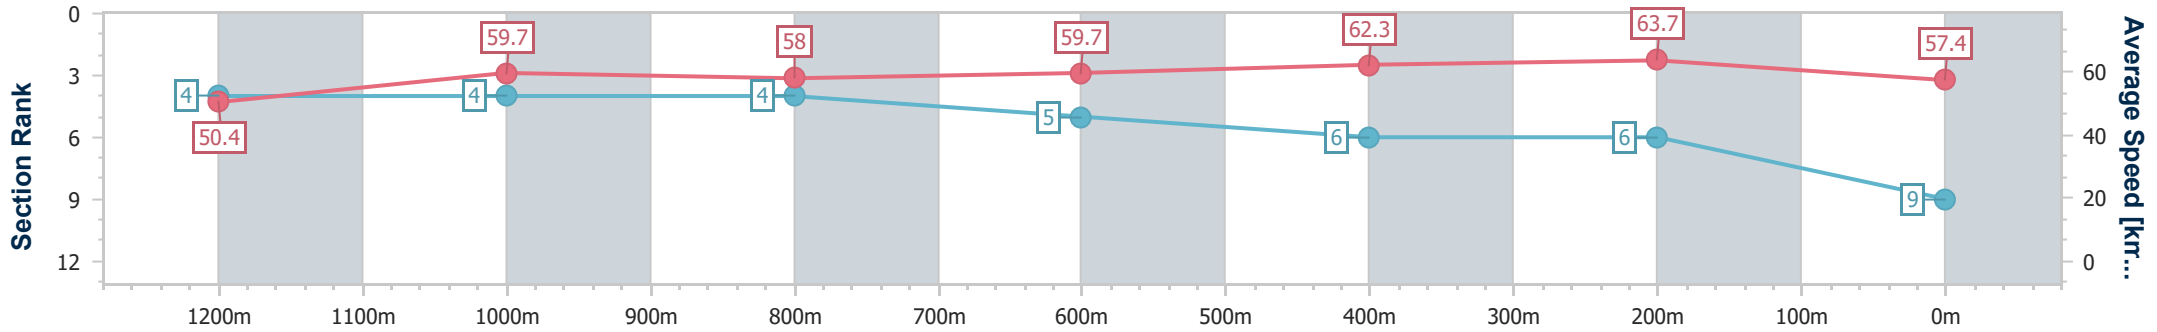

Eagle Farm QLD Professional
Race 6: CONGRATULATIONS BARRY BALDWIN Class 6 Plate - 1400m

20 January 2024 - 15:13

BRISBANE RACING CLUB

Track Rating: Soft 5, Weather: Overcast, Rail Position: +1m Entire

Section	Overall	1200m	1000m	800m	600m	400m	200m
Section Times	1:26.48 [9] (0:14.31)	1:12.17 [4] (0:12.03)	1:00.14 [4] (0:12.58)	0:47.56 [4] (0:12.11)	0:35.45 [5] (0:11.60)	0:23.85 [6] (0:11.30)	0:12.55 [6] (0:12.55)
Average Speed [km/h]	50.4	59.7	58.0	59.7	62.3	63.7	57.4
Top Speed [km/h]	62.5	60.9	58.3	61.2	64.6	64.9	60.7
Avg. Dist. to Rail [m]	2.6	2.3	1.9	1.2	0.8	4.0	3.1
Avg. Stride Freq. [Hz]	2.4	2.3	2.3	2.3	2.4	2.5	2.3
Avg. Stride Length [m]	5.9	7.1	7.0	7.1	7.2	7.2	6.9

- [] Ranking at each section and finish
- .-.- No data available at this section
- NA No data available