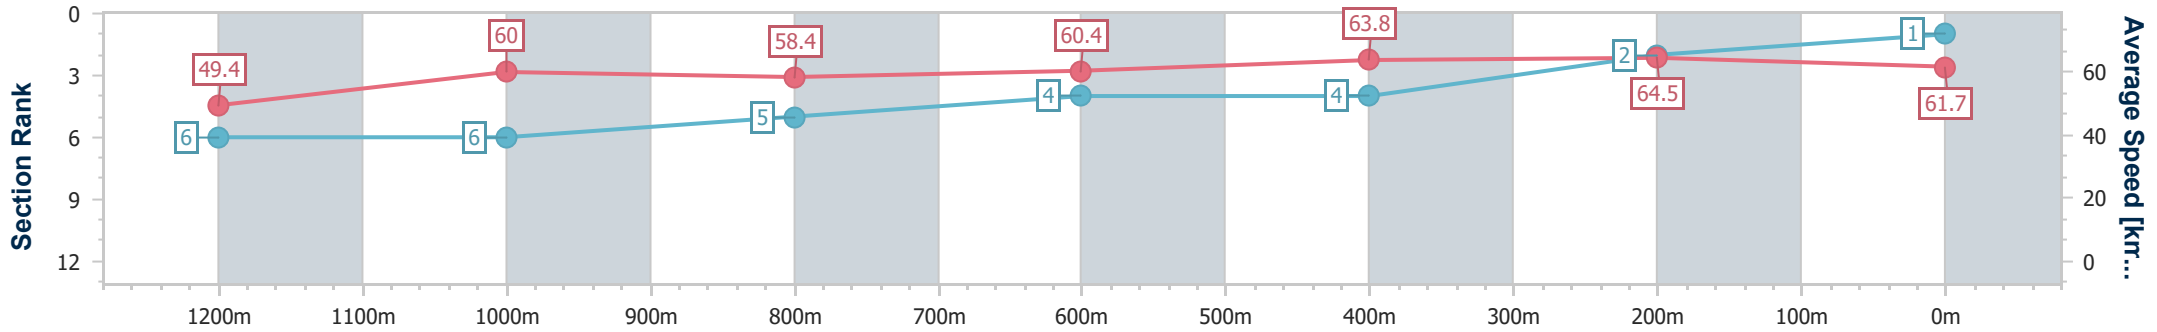

20 January 2024 - 15:13

BRISBANE RACING CLUB

Track Rating: Soft 5, Weather: Overcast, Rail Position: +1m Entire

Section	Overall	1200m	1000m	800m	600m	400m	200m
Section Times	1:25.15 [1] (0:14.60)	1:10.55 [6] (0:12.02)	0:58.53 [6] (0:12.44)	0:46.09 [5] (0:11.92)	0:34.17 [4] (0:11.35)	0:22.82 [4] (0:11.16)	0:11.66 [2] (0:11.66)
Average Speed [km/h]	49.4	60.0	58.4	60.4	63.8	64.5	61.7
Top Speed [km/h]	60.7	60.5	58.8	63.4	65.5	65.3	64.0
Avg. Dist. to Rail [m]	1.1	1.7	1.4	0.8	1.2	7.4	5.6
Avg. Stride Freq. [Hz]	2.2	2.2	2.2	2.2	2.3	2.3	2.3
Avg. Stride Length [m]	6.3	7.5	7.4	7.5	7.7	7.7	7.5