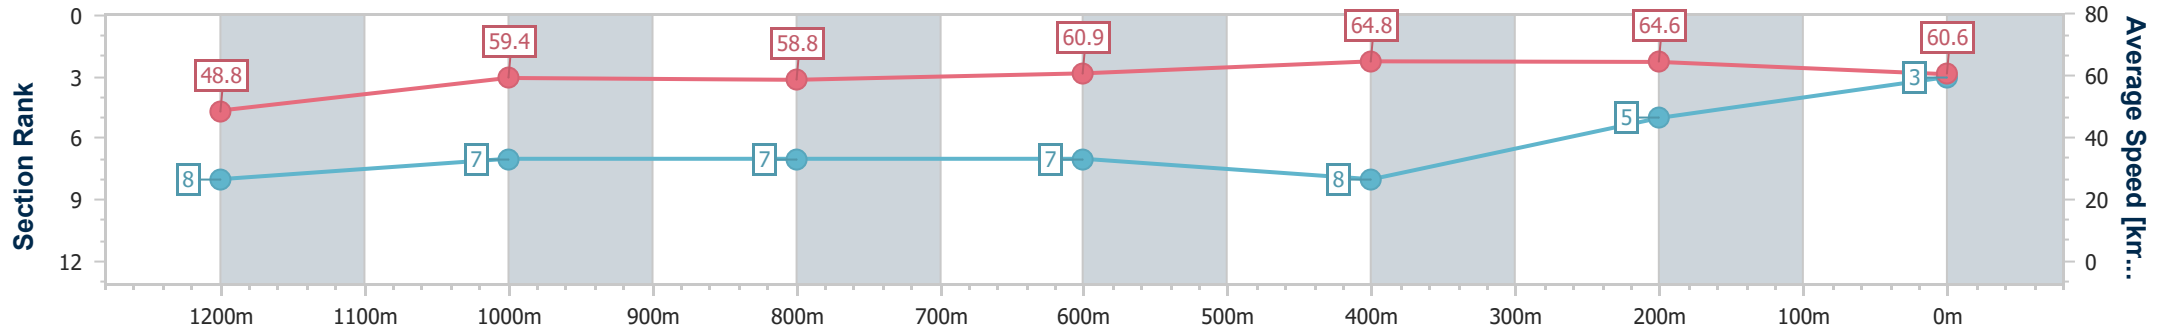

Eagle Farm QLD Professional
Race 6: CONGRATULATIONS BARRY BALDWIN Class 6 Plate - 1400m

20 January 2024 - 15:13

BRISBANE RACING CLUB

Track Rating: Soft 5, Weather: Overcast, Rail Position: +1m Entire

Section	Overall	1200m	1000m	800m	600m	400m	200m
Section Times	1:25.75 [3] (0:14.85)	1:10.90 [8] (0:12.09)	0:58.81 [7] (0:12.45)	0:46.36 [7] (0:11.92)	0:34.44 [7] (0:11.38)	0:23.06 [8] (0:11.16)	0:11.90 [5] (0:11.90)
Average Speed [km/h]	48.8	59.4	58.8	60.9	64.8	64.6	60.6
Top Speed [km/h]	59.7	60.2	59.4	62.9	66.2	66.4	62.1
Avg. Dist. to Rail [m]	4.8	2.3	2.4	2.4	4.6	9.6	5.7
Avg. Stride Freq. [Hz]	2.1	2.1	2.1	2.2	2.3	2.3	2.2
Avg. Stride Length [m]	6.6	7.7	7.6	7.6	7.8	7.7	7.5