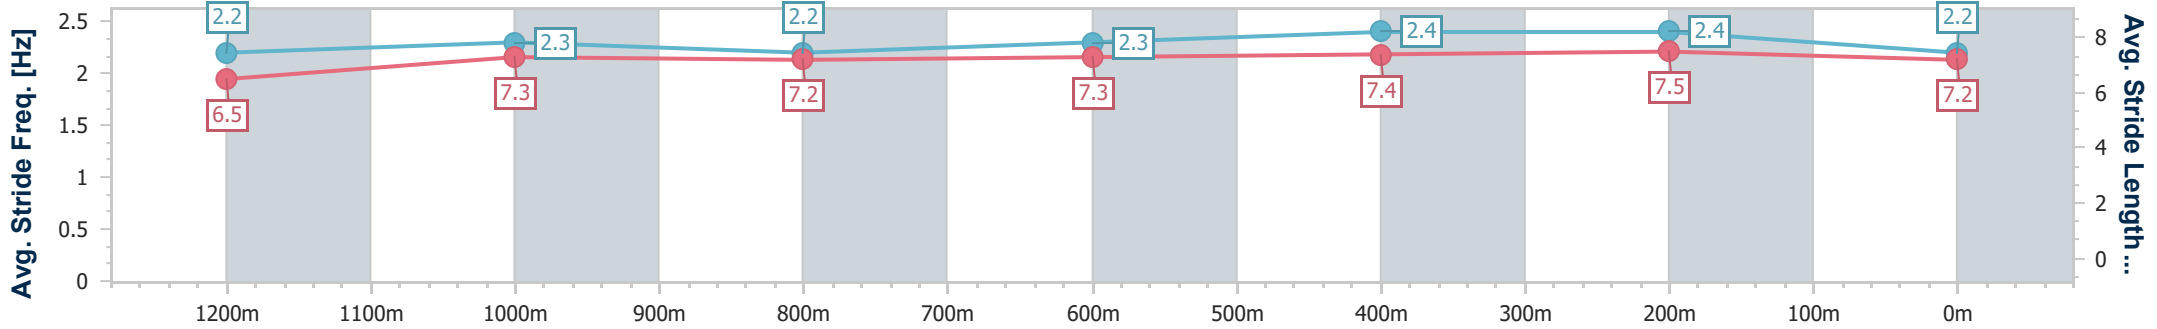

Eagle Farm QLD Professional
Race 6: CONGRATULATIONS BARRY BALDWIN Class 6 Plate - 1400m

20 January 2024 - 15:13

BRISBANE RACING CLUB

Track Rating: Soft 5, Weather: Overcast, Rail Position: +1m Entire

Section	Overall	1200m	1000m	800m	600m	400m	200m
Section Times	1:25.98 [5] (0:14.26)	1:11.72 [2] (0:12.06)	0:59.66 [3] (0:12.58)	0:47.08 [3] (0:12.00)	0:35.08 [3] (0:11.31)	0:23.77 [2] (0:11.32)	0:12.45 [3] (0:12.45)
Average Speed [km/h]	50.7	59.7	57.6	60.1	63.5	63.8	57.8
Top Speed [km/h]	60.7	60.9	58.8	62.1	64.8	65.9	60.2
Avg. Dist. to Rail [m]	1.2	1.9	1.6	0.8	0.9	2.6	2.8
Avg. Stride Freq. [Hz]	2.2	2.3	2.2	2.3	2.4	2.4	2.2
Avg. Stride Length [m]	6.5	7.3	7.2	7.3	7.4	7.5	7.2