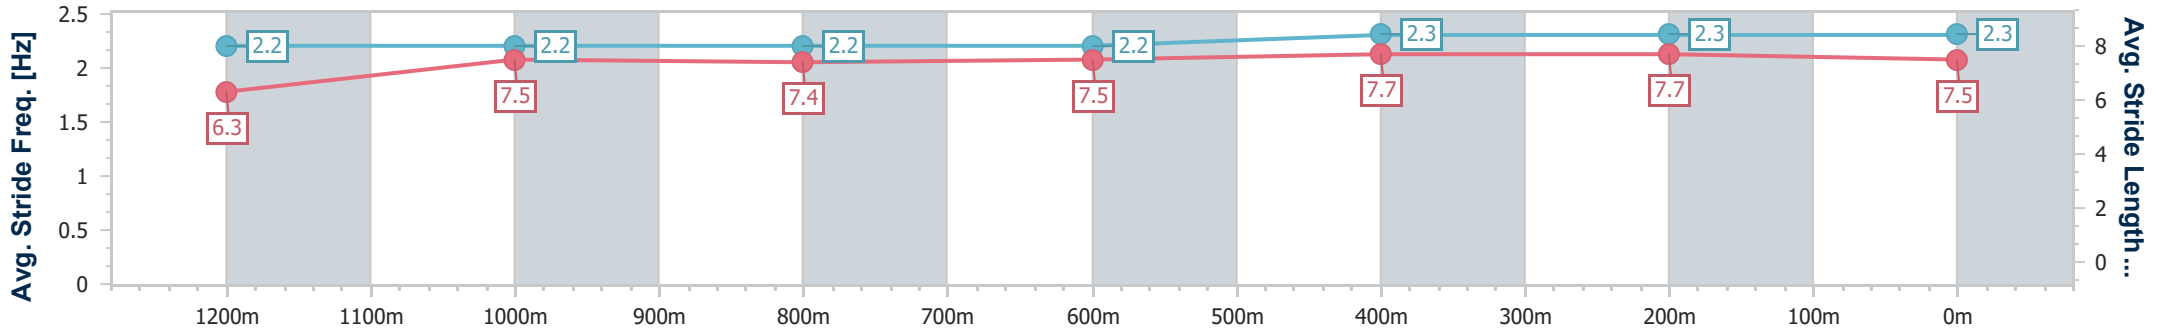

20 January 2024 - 15:13

BRISBANE RACING CLUB

Track Rating: Soft 5, Weather: Overcast, Rail Position: +1m Entire

Section	Overall	1200m	1000m	800m	600m	400m	200m
Section Times	1:25.15 [1] (0:14.60)	1:10.55 [6] (0:12.02)	0:58.53 [6] (0:12.44)	0:46.09 [5] (0:11.92)	0:34.17 [4] (0:11.35)	0:22.82 [4] (0:11.16)	0:11.66 [2] (0:11.66)
Average Speed [km/h]	49.4	60.0	58.4	60.4	63.8	64.5	61.7
Top Speed [km/h]	60.7	60.5	58.8	63.4	65.5	65.3	64.0
Avg. Dist. to Rail [m]	1.1	1.7	1.4	0.8	1.2	7.4	5.6
Avg. Stride Freq. [Hz]	2.2	2.2	2.2	2.2	2.3	2.3	2.3
Avg. Stride Length [m]	6.3	7.5	7.4	7.5	7.7	7.7	7.5