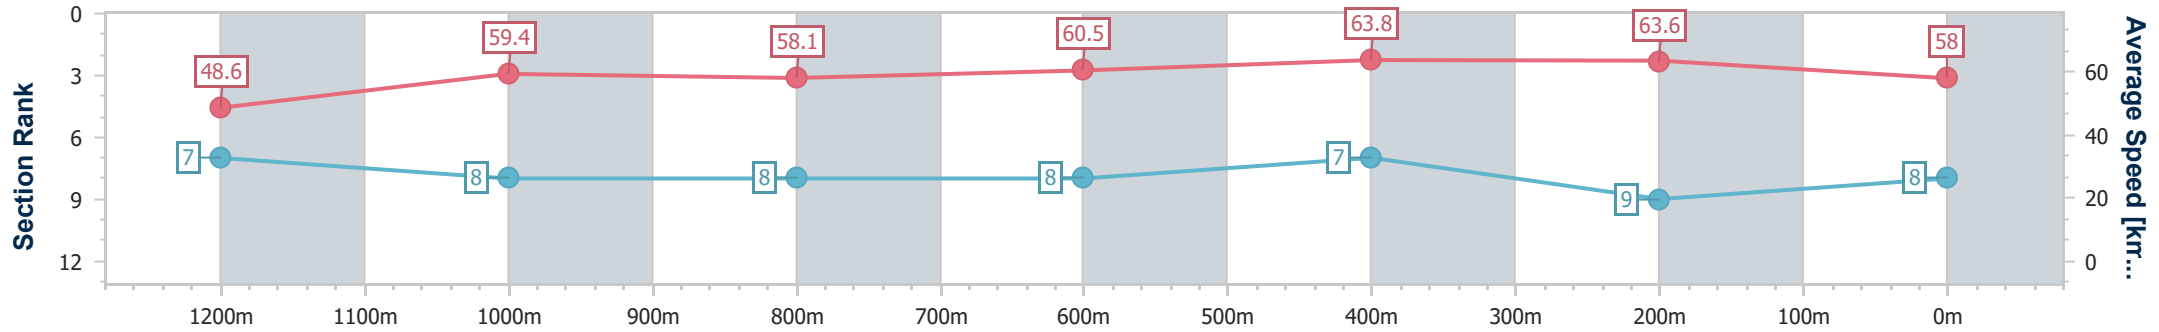

- [] Ranking at each section and finish
- .-.- No data available at this section
- NA No data available

Horse/Jockey Name	The Cullinan
Final Rank	8
Fastest Section Time (Section)	0:11.29 (600m)
Top Speed [km/h] (Section)	65.1 (400m)
Race State	Finished

Eagle Farm QLD Professional
Race 6: CONGRATULATIONS BARRY BALDWIN Class 6 Plate - 1400m

20 January 2024 - 15:13

BRISBANE RACING CLUB

Track Rating: Soft 5, Weather: Overcast, Rail Position: +1m Entire

Section	Overall	1200m	1000m	800m	600m	400m	200m
Section Times	1:26.41 [8] (0:14.81)	1:11.60 [7] (0:12.14)	0:59.46 [8] (0:12.47)	0:46.99 [8] (0:11.96)	0:35.03 [8] (0:11.29)	0:23.74 [7] (0:11.36)	0:12.38 [9] (0:12.38)
Average Speed [km/h]	48.6	59.4	58.1	60.5	63.8	63.6	58.0
Top Speed [km/h]	60.3	59.8	59.7	62.9	64.8	65.1	60.9
Avg. Dist. to Rail [m]	1.7	2.0	1.3	0.8	0.8	4.1	2.5
Avg. Stride Freq. [Hz]	2.0	2.1	2.1	2.2	2.3	2.3	2.2
Avg. Stride Length [m]	6.7	7.9	7.7	7.8	7.8	7.8	7.5

- [] Ranking at each section and finish
- .-.- No data available at this section
- NA No data available

Horse/Jockey Name	Olakau'atu
Final Rank	9
Fastest Section Time (Section)	0:11.30 (400m)
Top Speed [km/h] (Section)	64.9 (400m)
Race State	Finished