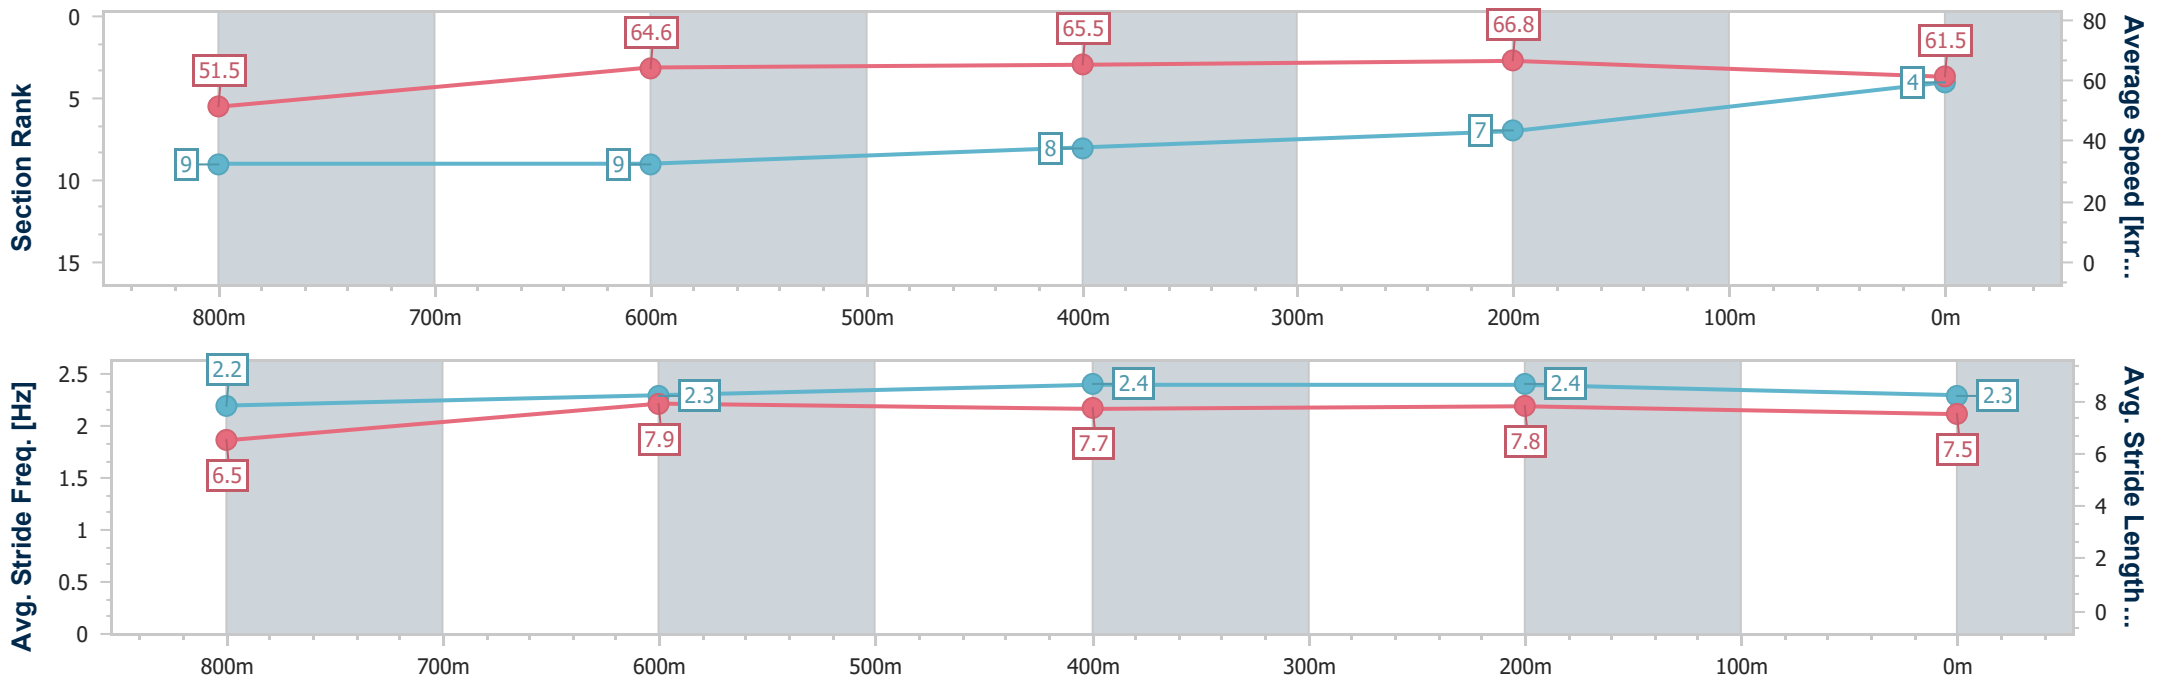

Eagle Farm QLD Professional

Race 4: MOUNT FRANKLIN BENCHMARK 68 Handicap - 1000m

20 January 2024 - 13:59

Track Rating: Soft 5, Weather: Overcast, Rail Position: +1m Entire

BRISBANE RACING CLUB

Section	Overall	800m	600m	400m	200m
Section Times	0:58.86 [4] (0:14.04)	0:44.82 [9] (0:11.23)	0:33.59 [9] (0:11.07)	0:22.52 [8] (0:10.81)	0:11.71 [7] (0:11.71)
Average Speed [km/h]	51.5	64.6	65.5	66.8	61.5
Top Speed [km/h]	65.5	65.6	67.2	68.4	64.9
Avg. Dist. to Rail [m]	7.5	0.9	2.1	4.8	5.0
Avg. Stride Freq. [Hz]	2.2	2.3	2.4	2.4	2.3
Avg. Stride Length [m]	6.5	7.9	7.7	7.8	7.5