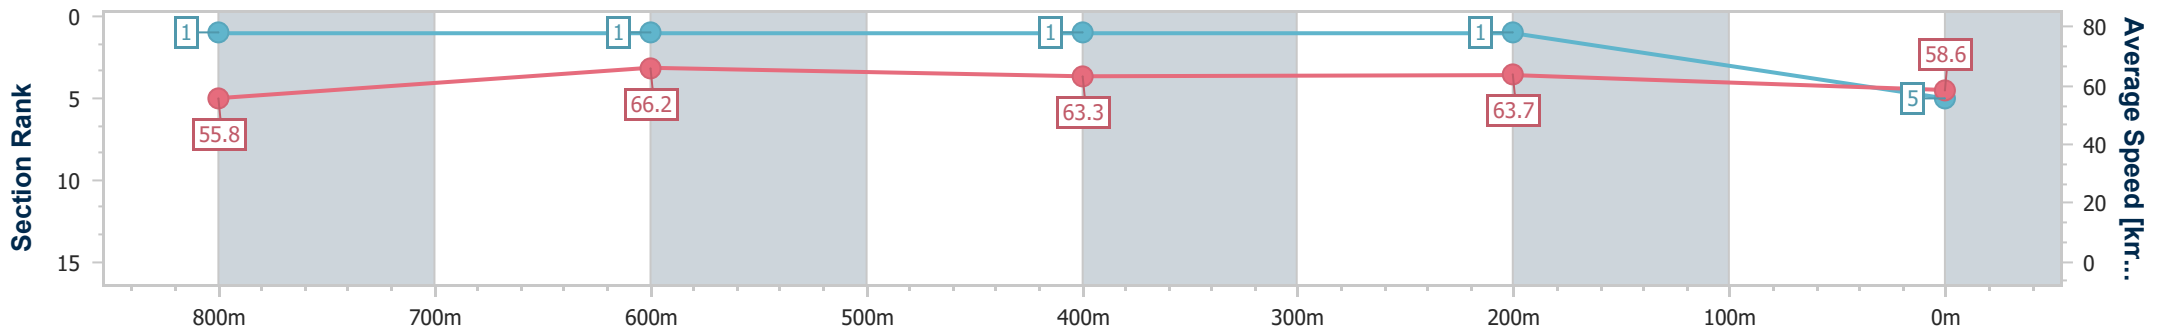

Eagle Farm QLD Professional

Race 4: MOUNT FRANKLIN BENCHMARK 68 Handicap - 1000m

20 January 2024 - 13:59

Track Rating: Soft 5, Weather: Overcast, Rail Position: +1m Entire

BRISBANE RACING CLUB

Section	Overall	800m	600m	400m	200m
Section Times	0:58.90 [5] (0:13.01)	0:45.89 [1] (0:10.93)	0:34.96 [1] (0:11.38)	0:23.58 [1] (0:11.25)	0:12.33 [1] (0:12.33)
Average Speed [km/h]	55.8	66.2	63.3	63.7	58.6
Top Speed [km/h]	70.2	69.5	63.7	64.9	62.1
Avg. Dist. to Rail [m]	8.2	0.8	0.3	0.5	1.5
Avg. Stride Freq. [Hz]	2.5	2.6	2.5	2.5	2.4
Avg. Stride Length [m]	6.2	7.2	7.0	7.0	6.7