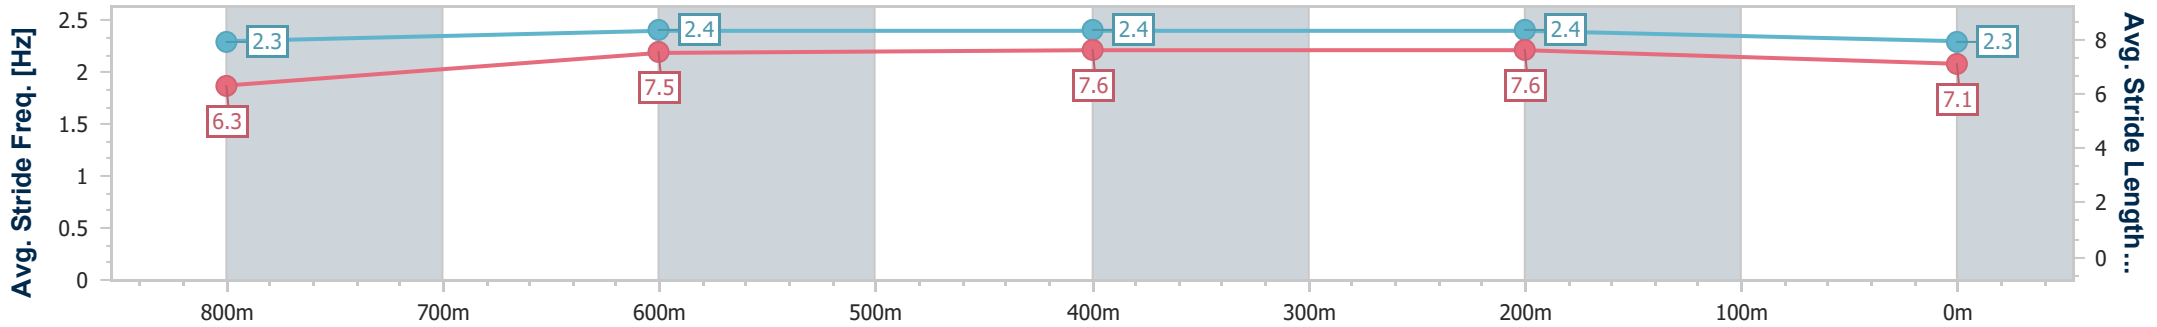

- [] Ranking at each section and finish
- .-.- No data available at this section
- NA No data available

Horse/Jockey Name	Billy's Bro
Final Rank	8
Fastest Section Time (Section)	0:10.95 (400m)
Top Speed [km/h] (Section)	68.1 (400m)
Race State	Finished

Eagle Farm QLD Professional

Race 4: MOUNT FRANKLIN BENCHMARK 68 Handicap - 1000m

20 January 2024 - 13:59

Track Rating: Soft 5, Weather: Overcast, Rail Position: +1m Entire

BRISBANE RACING CLUB

Section	Overall	800m	600m	400m	200m
Section Times	0:59.32 [8] (0:13.94)	0:45.38 [7] (0:11.17)	0:34.21 [7] (0:11.11)	0:23.10 [7] (0:10.95)	0:12.15 [8] (0:12.15)
Average Speed [km/h]	52.1	64.8	65.2	66.0	59.0
Top Speed [km/h]	65.2	66.0	67.1	68.1	64.4
Avg. Dist. to Rail [m]	6.5	1.4	1.9	7.1	9.6
Avg. Stride Freq. [Hz]	2.3	2.4	2.4	2.4	2.3
Avg. Stride Length [m]	6.3	7.5	7.6	7.6	7.1