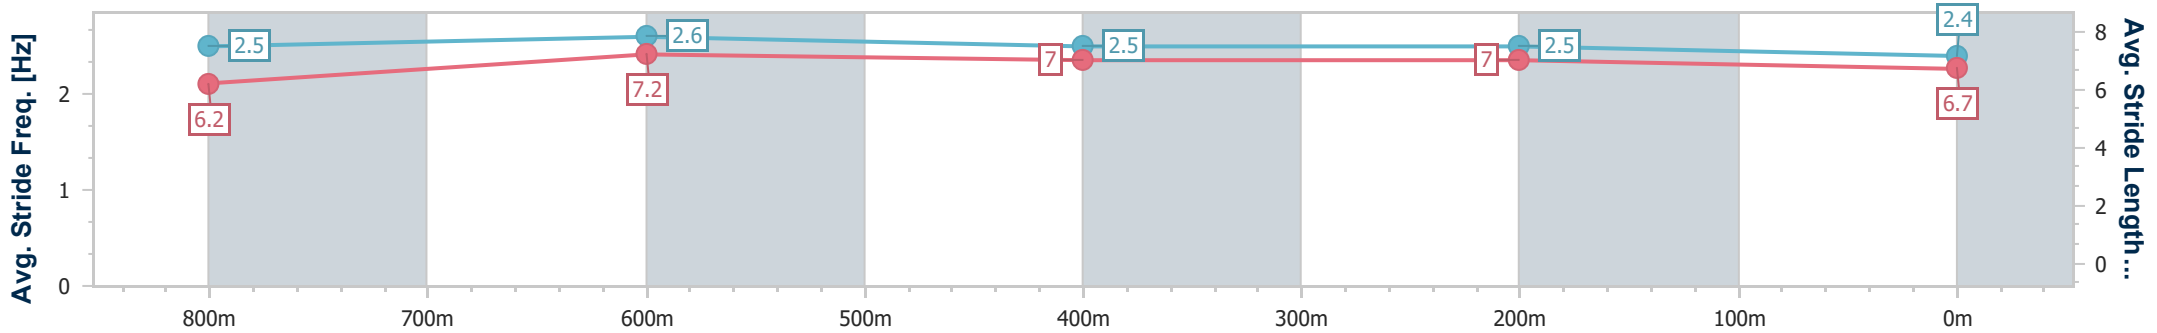

Eagle Farm QLD Professional

Race 4: MOUNT FRANKLIN BENCHMARK 68 Handicap - 1000m

20 January 2024 - 13:59

Track Rating: Soft 5, Weather: Overcast, Rail Position: +1m Entire

BRISBANE RACING CLUB

Section	Overall	800m	600m	400m	200m
Section Times	0:58.90 [5] (0:13.01)	0:45.89 [1] (0:10.93)	0:34.96 [1] (0:11.38)	0:23.58 [1] (0:11.25)	0:12.33 [1] (0:12.33)
Average Speed [km/h]	55.8	66.2	63.3	63.7	58.6
Top Speed [km/h]	70.2	69.5	63.7	64.9	62.1
Avg. Dist. to Rail [m]	8.2	0.8	0.3	0.5	1.5
Avg. Stride Freq. [Hz]	2.5	2.6	2.5	2.5	2.4
Avg. Stride Length [m]	6.2	7.2	7.0	7.0	6.7