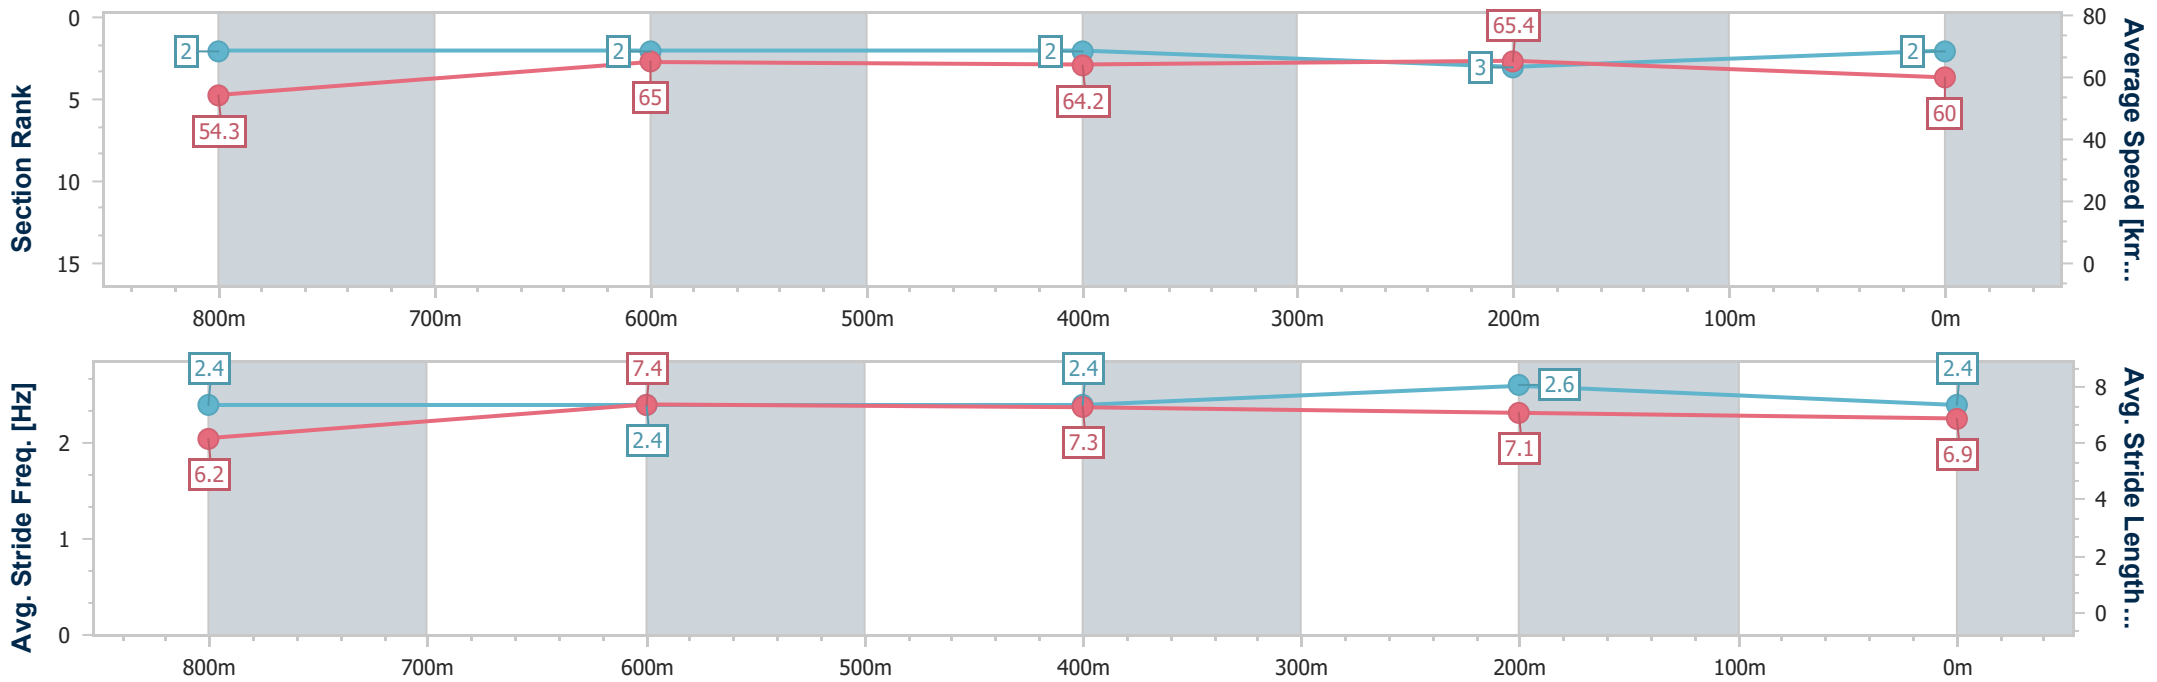

Eagle Farm QLD Professional

Race 4: MOUNT FRANKLIN BENCHMARK 68 Handicap - 1000m

20 January 2024 - 13:59

Track Rating: Soft 5, Weather: Overcast, Rail Position: +1m Entire

BRISBANE RACING CLUB

Section	Overall	800m	600m	400m	200m
Section Times	0:58.70 [2] (0:13.36)	0:45.34 [2] (0:11.11)	0:34.23 [2] (0:11.22)	0:23.01 [2] (0:11.03)	0:11.98 [3] (0:11.98)
Average Speed [km/h]	54.3	65.0	64.2	65.4	60.0
Top Speed [km/h]	66.8	67.2	65.2	67.1	63.5
Avg. Dist. to Rail [m]	6.0	0.8	0.3	1.3	0.7
Avg. Stride Freq. [Hz]	2.4	2.4	2.4	2.6	2.4
Avg. Stride Length [m]	6.2	7.4	7.3	7.1	6.9