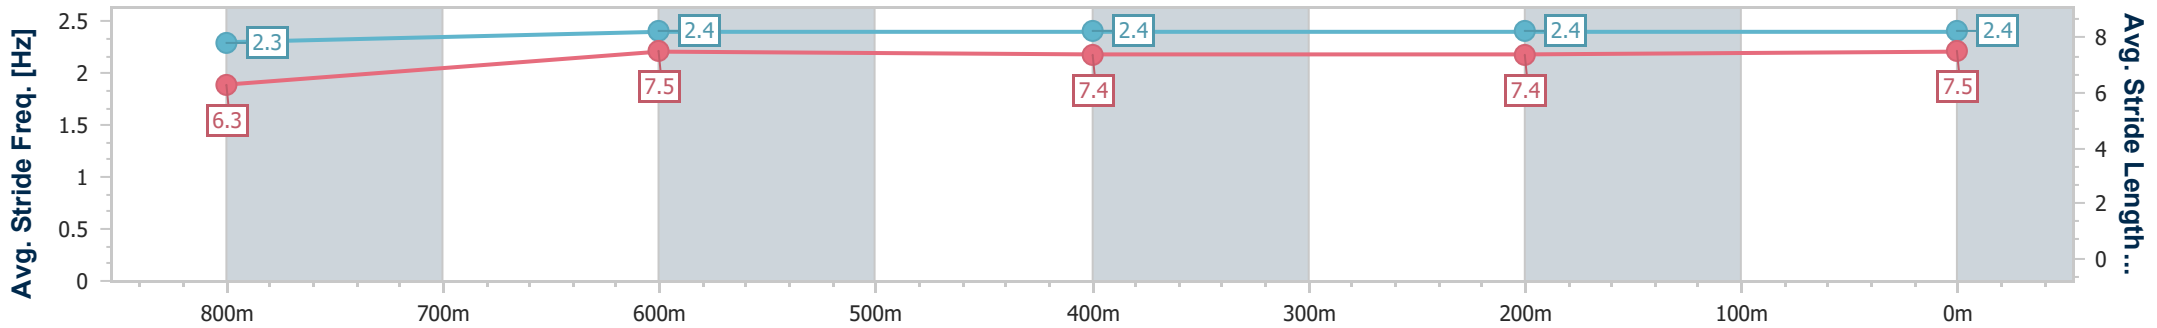

Eagle Farm QLD Professional

Race 4: MOUNT FRANKLIN BENCHMARK 68 Handicap - 1000m

20 January 2024 - 13:59

Track Rating: Soft 5, Weather: Overcast, Rail Position: +1m Entire

BRISBANE RACING CLUB

Section	Overall	800m	600m	400m	200m
Section Times	0:58.94 [7] (0:13.89)	0:45.05 [6] (0:11.30)	0:33.75 [8] (0:11.39)	0:22.36 [9] (0:11.06)	0:11.30 [9] (0:11.30)
Average Speed [km/h]	52.4	64.7	64.0	65.1	63.7
Top Speed [km/h]	66.8	67.4	66.5	67.0	75.0
Avg. Dist. to Rail [m]	8.0	3.9	2.5	4.6	5.3
Avg. Stride Freq. [Hz]	2.3	2.4	2.4	2.4	2.4
Avg. Stride Length [m]	6.3	7.5	7.4	7.4	7.5

- [] Ranking at each section and finish
- .-.- No data available at this section
- NA No data available

Horse/Jockey Name	Billy's Bro
Final Rank	8
Fastest Section Time (Section)	0:10.95 (400m)
Top Speed [km/h] (Section)	68.1 (400m)
Race State	Finished