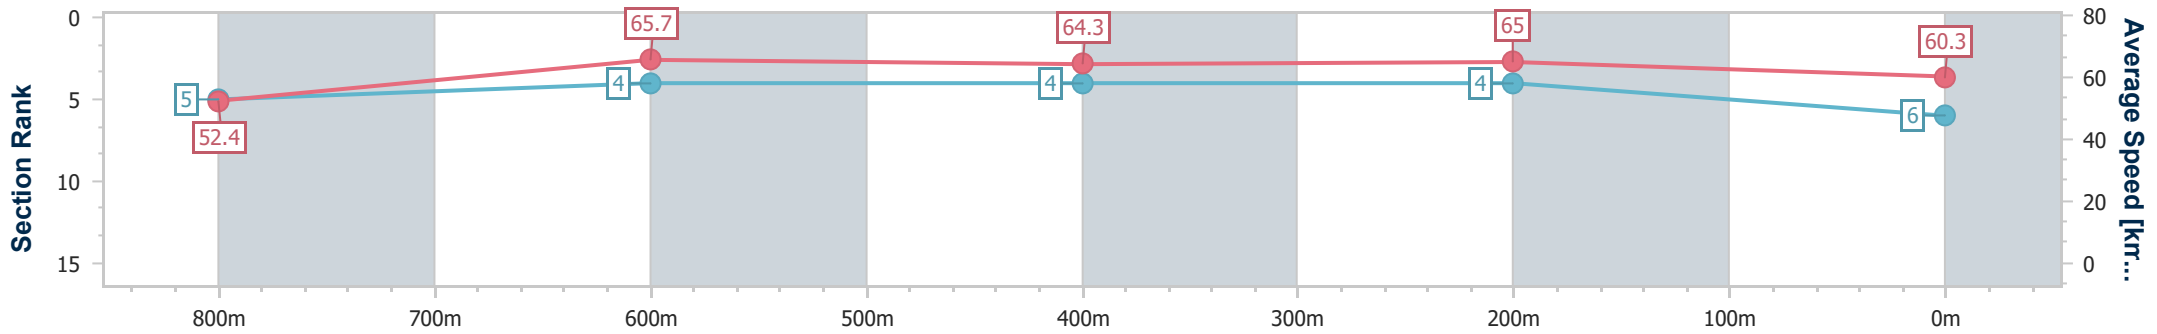

Eagle Farm QLD Professional

Race 4: MOUNT FRANKLIN BENCHMARK 68 Handicap - 1000m

20 January 2024 - 13:59

Track Rating: Soft 5, Weather: Overcast, Rail Position: +1m Entire

BRISBANE RACING CLUB

Section	Overall	800m	600m	400m	200m
Section Times	0:58.90 [6] (0:13.78)	0:45.12 [5] (0:10.93)	0:34.19 [4] (0:11.18)	0:23.01 [4] (0:11.09)	0:11.92 [4] (0:11.92)
Average Speed [km/h]	52.4	65.7	64.3	65.0	60.3
Top Speed [km/h]	66.0	66.9	66.1	66.6	63.1
Avg. Dist. to Rail [m]	3.5	0.4	0.5	0.3	1.3
Avg. Stride Freq. [Hz]	2.3	2.4	2.4	2.4	2.3
Avg. Stride Length [m]	6.4	7.6	7.6	7.6	7.3