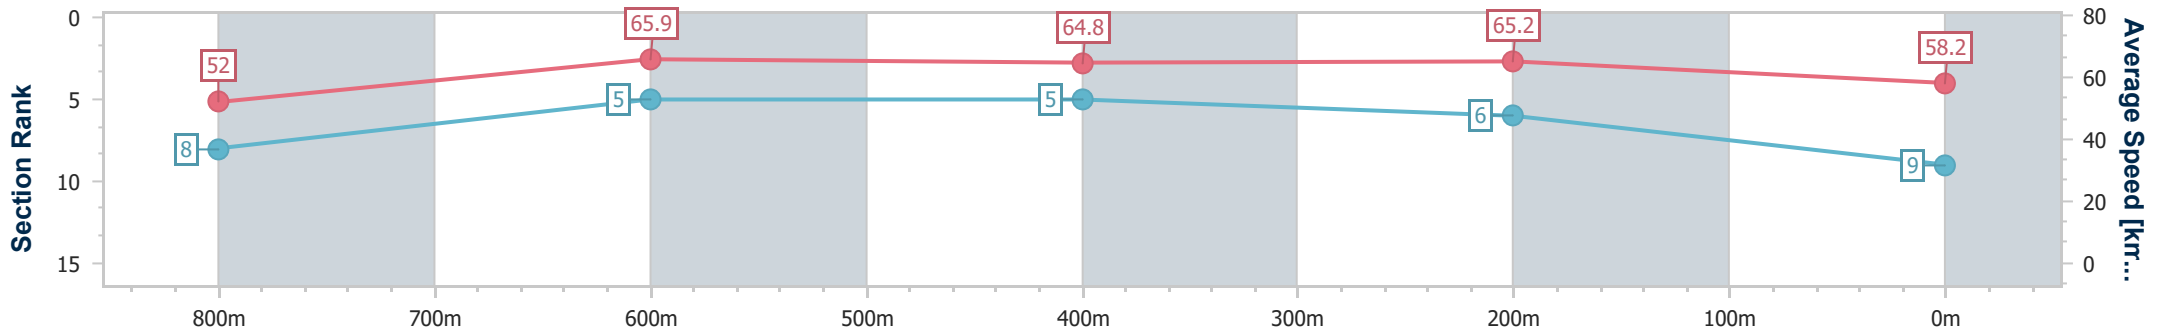

Eagle Farm QLD Professional

Race 4: MOUNT FRANKLIN BENCHMARK 68 Handicap - 1000m

20 January 2024 - 13:59

Track Rating: Soft 5, Weather: Overcast, Rail Position: +1m Entire

BRISBANE RACING CLUB

Section	Overall	800m	600m	400m	200m
Section Times	0:59.48 [9] (0:13.95)	0:45.53 [8] (0:10.98)	0:34.55 [5] (0:11.13)	0:23.42 [5] (0:11.05)	0:12.37 [6] (0:12.37)
Average Speed [km/h]	52.0	65.9	64.8	65.2	58.2
Top Speed [km/h]	65.9	66.7	65.4	66.7	62.3
Avg. Dist. to Rail [m]	7.0	1.1	0.4	0.7	1.7
Avg. Stride Freq. [Hz]	2.1	2.3	2.3	2.4	2.2
Avg. Stride Length [m]	6.9	8.1	7.8	7.7	7.4

- [] Ranking at each section and finish
- .-.-.- No data available at this section
- NA No data available