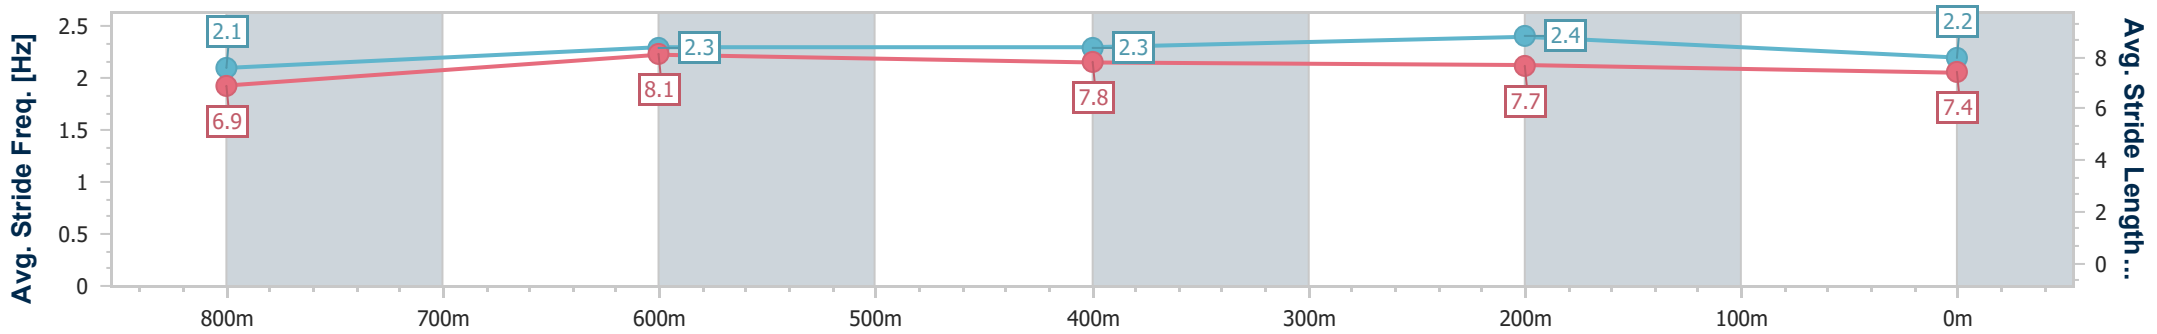

Eagle Farm QLD Professional

Race 4: MOUNT FRANKLIN BENCHMARK 68 Handicap - 1000m

20 January 2024 - 13:59

Track Rating: Soft 5, Weather: Overcast, Rail Position: +1m Entire

BRISBANE RACING CLUB

Section	Overall	800m	600m	400m	200m
Section Times	0:59.48 [9] (0:13.95)	0:45.53 [8] (0:10.98)	0:34.55 [5] (0:11.13)	0:23.42 [5] (0:11.05)	0:12.37 [6] (0:12.37)
Average Speed [km/h]	52.0	65.9	64.8	65.2	58.2
Top Speed [km/h]	65.9	66.7	65.4	66.7	62.3
Avg. Dist. to Rail [m]	7.0	1.1	0.4	0.7	1.7
Avg. Stride Freq. [Hz]	2.1	2.3	2.3	2.4	2.2
Avg. Stride Length [m]	6.9	8.1	7.8	7.7	7.4

- [] Ranking at each section and finish
- .-.-.- No data available at this section
- NA No data available