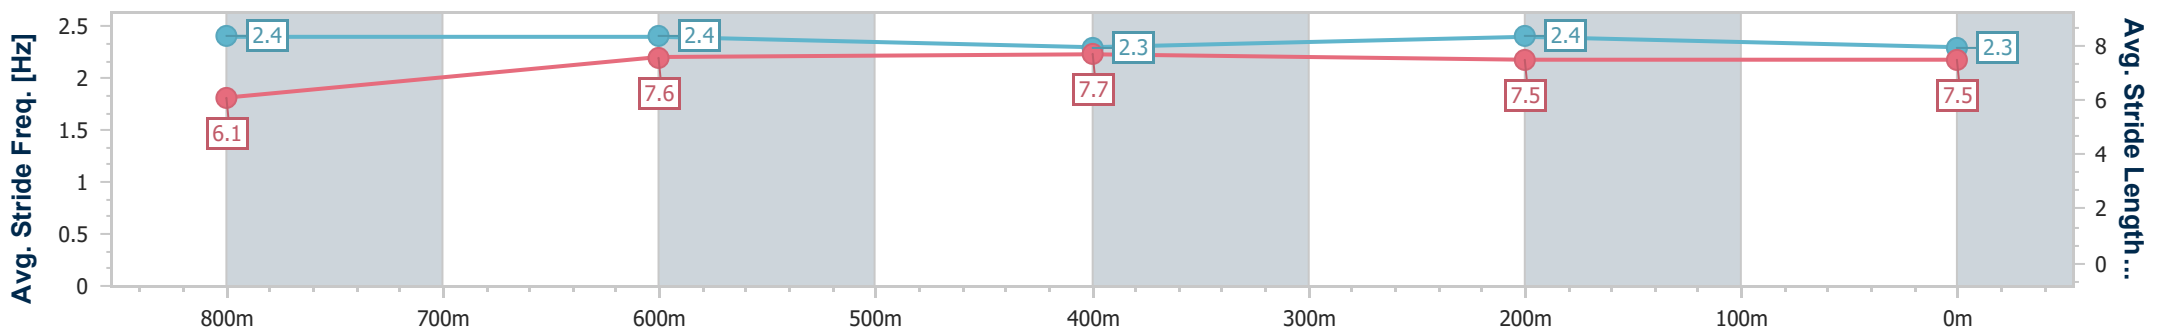

Eagle Farm QLD Professional

Race 4: MOUNT FRANKLIN BENCHMARK 68 Handicap - 1000m

20 January 2024 - 13:59

Track Rating: Soft 5, Weather: Overcast, Rail Position: +1m Entire

BRISBANE RACING CLUB

Section	Overall	800m	600m	400m	200m
Section Times	0:58.72 [3] (0:13.78)	0:44.94 [4] (0:11.17)	0:33.77 [6] (0:11.12)	0:22.65 [6] (0:10.94)	0:11.71 [5] (0:11.71)
Average Speed [km/h]	52.5	64.3	64.2	65.9	61.5
Top Speed [km/h]	65.2	65.5	65.6	66.8	64.1
Avg. Dist. to Rail [m]	4.6	0.4	1.4	1.1	3.5
Avg. Stride Freq. [Hz]	2.4	2.4	2.3	2.4	2.3
Avg. Stride Length [m]	6.1	7.6	7.7	7.5	7.5