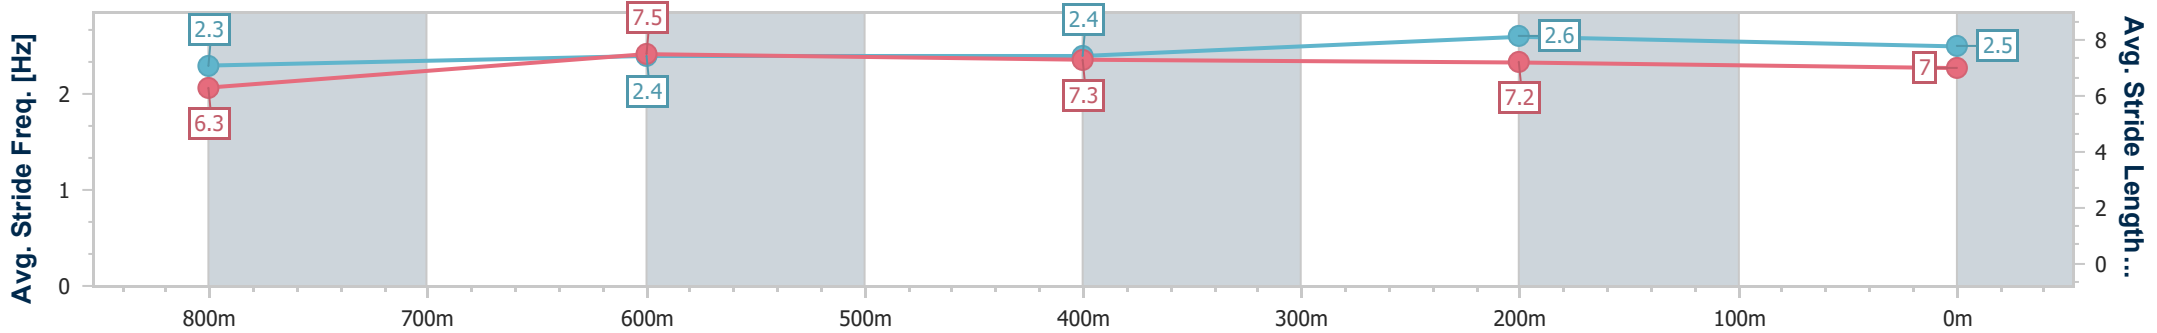

Eagle Farm QLD Professional

Race 4: MOUNT FRANKLIN BENCHMARK 68 Handicap - 1000m

20 January 2024 - 13:59

Track Rating: Soft 5, Weather: Overcast, Rail Position: +1m Entire

BRISBANE RACING CLUB

Section	Overall	800m	600m	400m	200m
Section Times	0:58.33 [1] (0:13.54)	0:44.79 [3] (0:11.11)	0:33.68 [3] (0:11.22)	0:22.46 [3] (0:10.83)	0:11.63 [2] (0:11.63)
Average Speed [km/h]	53.2	65.1	64.5	66.7	61.7
Top Speed [km/h]	66.1	66.3	66.4	66.9	66.4
Avg. Dist. to Rail [m]	2.9	0.8	1.5	4.0	4.4
Avg. Stride Freq. [Hz]	2.3	2.4	2.4	2.6	2.5
Avg. Stride Length [m]	6.3	7.5	7.3	7.2	7.0