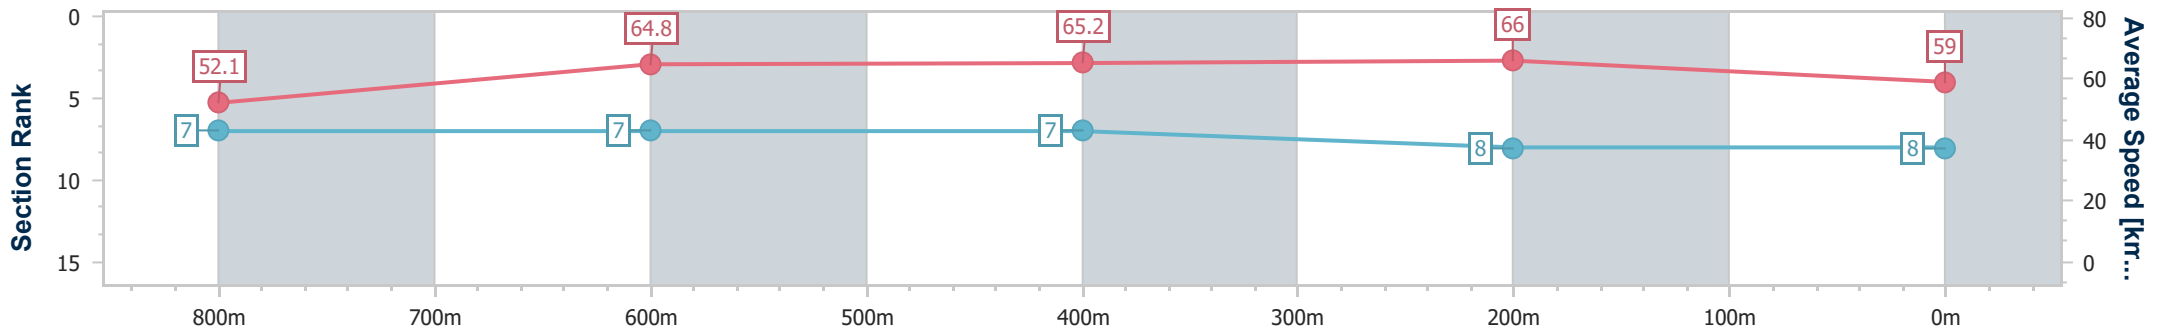

Eagle Farm QLD Professional

Race 4: MOUNT FRANKLIN BENCHMARK 68 Handicap - 1000m

20 January 2024 - 13:59

Track Rating: Soft 5, Weather: Overcast, Rail Position: +1m Entire

BRISBANE RACING CLUB

Section	Overall	800m	600m	400m	200m
Section Times	0:59.32 [8] (0:13.94)	0:45.38 [7] (0:11.17)	0:34.21 [7] (0:11.11)	0:23.10 [7] (0:10.95)	0:12.15 [8] (0:12.15)
Average Speed [km/h]	52.1	64.8	65.2	66.0	59.0
Top Speed [km/h]	65.2	66.0	67.1	68.1	64.4
Avg. Dist. to Rail [m]	6.5	1.4	1.9	7.1	9.6
Avg. Stride Freq. [Hz]	2.3	2.4	2.4	2.4	2.3
Avg. Stride Length [m]	6.3	7.5	7.6	7.6	7.1

- [] Ranking at each section and finish
- .-.-.- No data available at this section
- NA No data available

Horse/Jockey Name	Our Red Planet
Final Rank	9
Fastest Section Time (Section)	0:10.98 (800m)
Top Speed [km/h] (Section)	66.7 (400m)
Race State	Finished