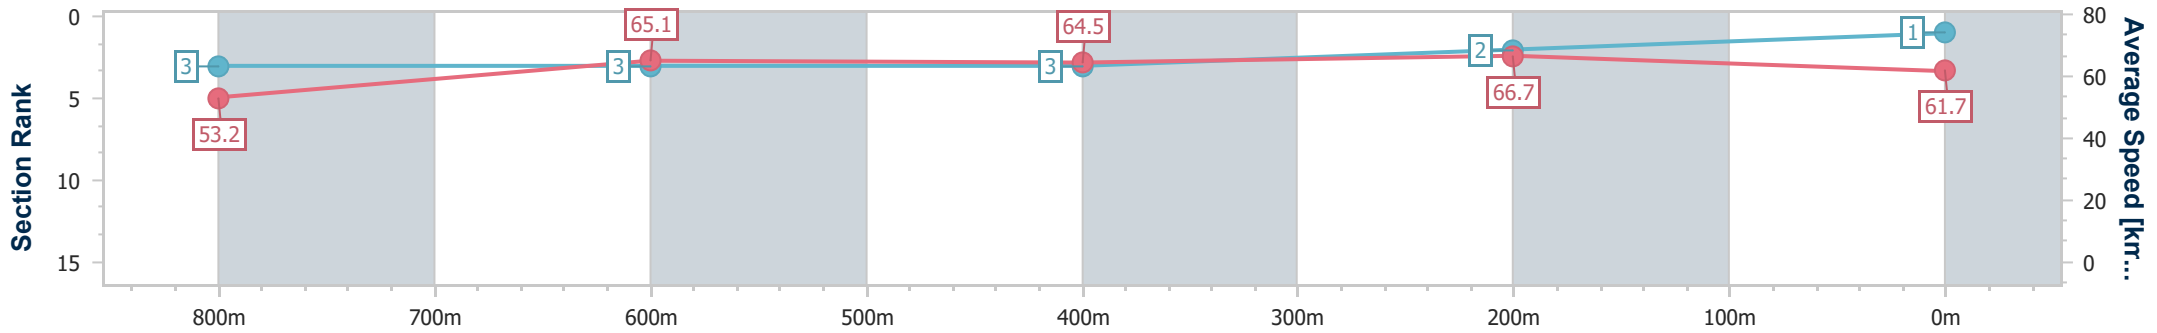

Eagle Farm QLD Professional

Race 4: MOUNT FRANKLIN BENCHMARK 68 Handicap - 1000m

20 January 2024 - 13:59

Track Rating: Soft 5, Weather: Overcast, Rail Position: +1m Entire

BRISBANE RACING CLUB

Section	Overall	800m	600m	400m	200m
Section Times	0:58.33 [1] (0:13.54)	0:44.79 [3] (0:11.11)	0:33.68 [3] (0:11.22)	0:22.46 [3] (0:10.83)	0:11.63 [2] (0:11.63)
Average Speed [km/h]	53.2	65.1	64.5	66.7	61.7
Top Speed [km/h]	66.1	66.3	66.4	66.9	66.4
Avg. Dist. to Rail [m]	2.9	0.8	1.5	4.0	4.4
Avg. Stride Freq. [Hz]	2.3	2.4	2.4	2.6	2.5
Avg. Stride Length [m]	6.3	7.5	7.3	7.2	7.0