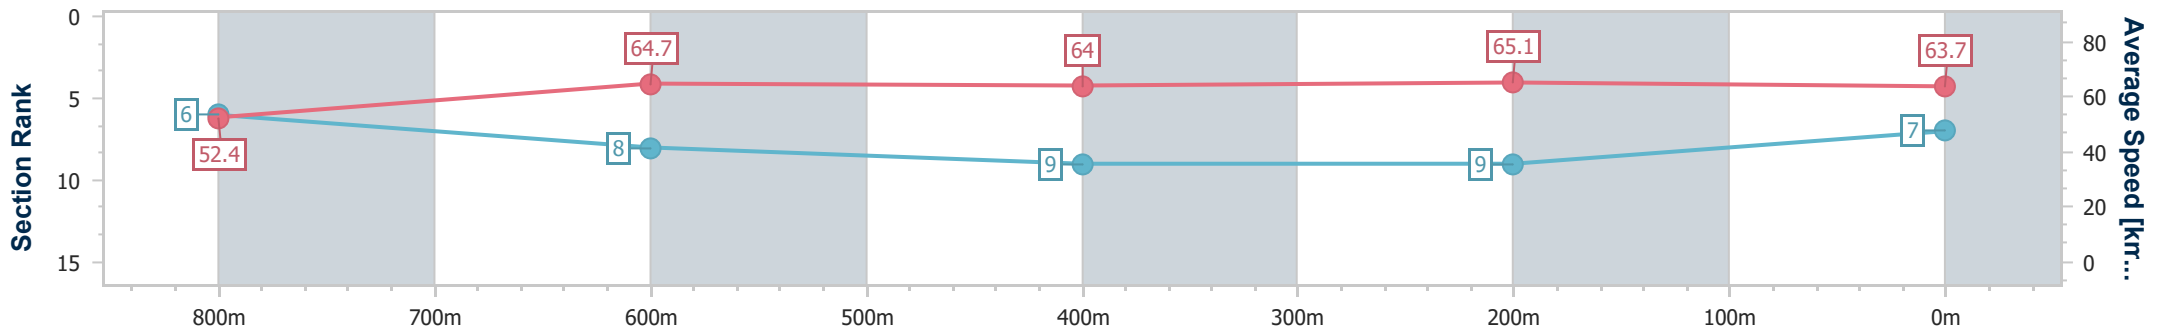

Eagle Farm QLD Professional

Race 4: MOUNT FRANKLIN BENCHMARK 68 Handicap - 1000m

20 January 2024 - 13:59

Track Rating: Soft 5, Weather: Overcast, Rail Position: +1m Entire

BRISBANE RACING CLUB

Section	Overall	800m	600m	400m	200m
Section Times	0:58.94 [7] (0:13.89)	0:45.05 [6] (0:11.30)	0:33.75 [8] (0:11.39)	0:22.36 [9] (0:11.06)	0:11.30 [9] (0:11.30)
Average Speed [km/h]	52.4	64.7	64.0	65.1	63.7
Top Speed [km/h]	66.8	67.4	66.5	67.0	75.0
Avg. Dist. to Rail [m]	8.0	3.9	2.5	4.6	5.3
Avg. Stride Freq. [Hz]	2.3	2.4	2.4	2.4	2.4
Avg. Stride Length [m]	6.3	7.5	7.4	7.4	7.5

- [] Ranking at each section and finish
- .-.- No data available at this section
- NA No data available

Horse/Jockey Name	Billy's Bro
Final Rank	8
Fastest Section Time (Section)	0:10.95 (400m)
Top Speed [km/h] (Section)	68.1 (400m)
Race State	Finished