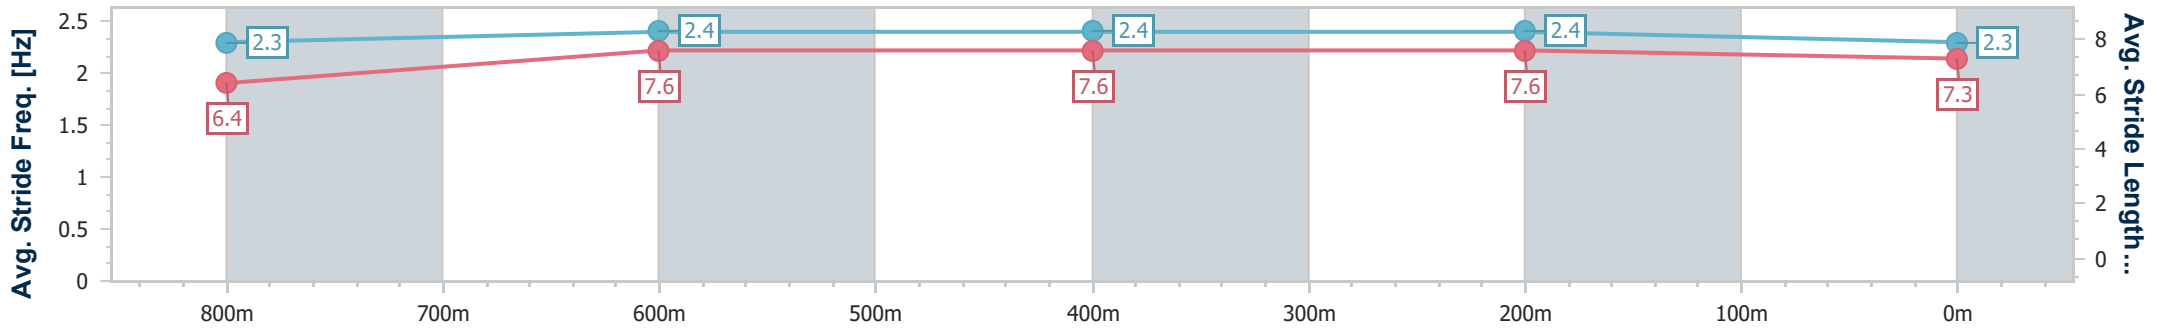

Eagle Farm QLD Professional

Race 4: MOUNT FRANKLIN BENCHMARK 68 Handicap - 1000m

20 January 2024 - 13:59

Track Rating: Soft 5, Weather: Overcast, Rail Position: +1m Entire

BRISBANE RACING CLUB

Section	Overall	800m	600m	400m	200m
Section Times	0:58.90 [6] (0:13.78)	0:45.12 [5] (0:10.93)	0:34.19 [4] (0:11.18)	0:23.01 [4] (0:11.09)	0:11.92 [4] (0:11.92)
Average Speed [km/h]	52.4	65.7	64.3	65.0	60.3
Top Speed [km/h]	66.0	66.9	66.1	66.6	63.1
Avg. Dist. to Rail [m]	3.5	0.4	0.5	0.3	1.3
Avg. Stride Freq. [Hz]	2.3	2.4	2.4	2.4	2.3
Avg. Stride Length [m]	6.4	7.6	7.6	7.6	7.3