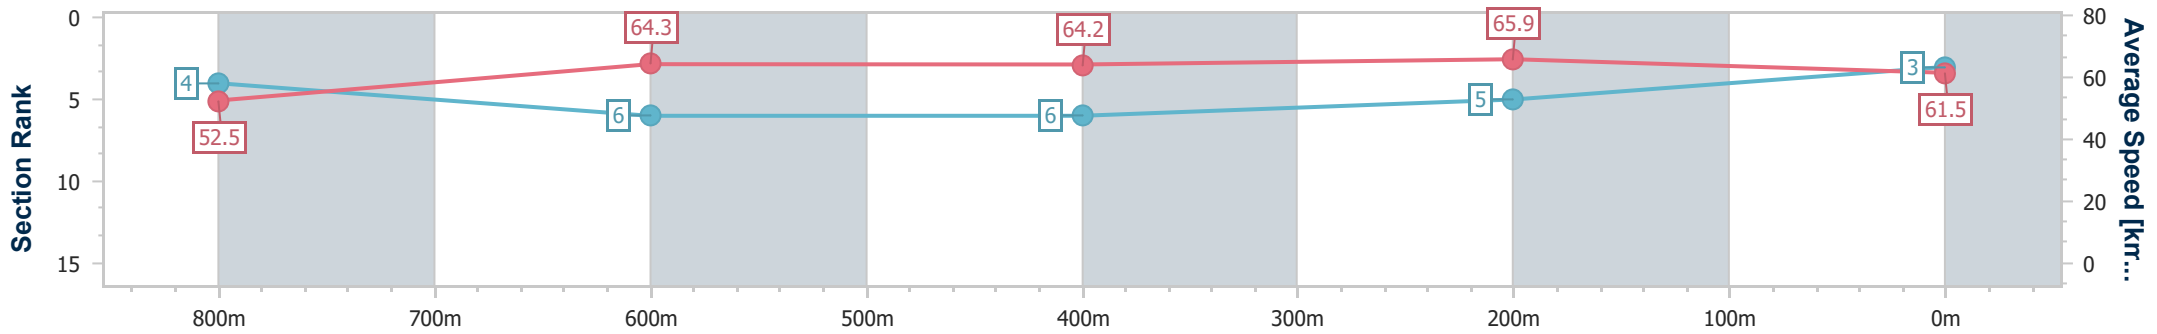

Eagle Farm QLD Professional

Race 4: MOUNT FRANKLIN BENCHMARK 68 Handicap - 1000m

20 January 2024 - 13:59

Track Rating: Soft 5, Weather: Overcast, Rail Position: +1m Entire

BRISBANE RACING CLUB

Section	Overall	800m	600m	400m	200m
Section Times	0:58.72 [3] (0:13.78)	0:44.94 [4] (0:11.17)	0:33.77 [6] (0:11.12)	0:22.65 [6] (0:10.94)	0:11.71 [5] (0:11.71)
Average Speed [km/h]	52.5	64.3	64.2	65.9	61.5
Top Speed [km/h]	65.2	65.5	65.6	66.8	64.1
Avg. Dist. to Rail [m]	4.6	0.4	1.4	1.1	3.5
Avg. Stride Freq. [Hz]	2.4	2.4	2.3	2.4	2.3
Avg. Stride Length [m]	6.1	7.6	7.7	7.5	7.5