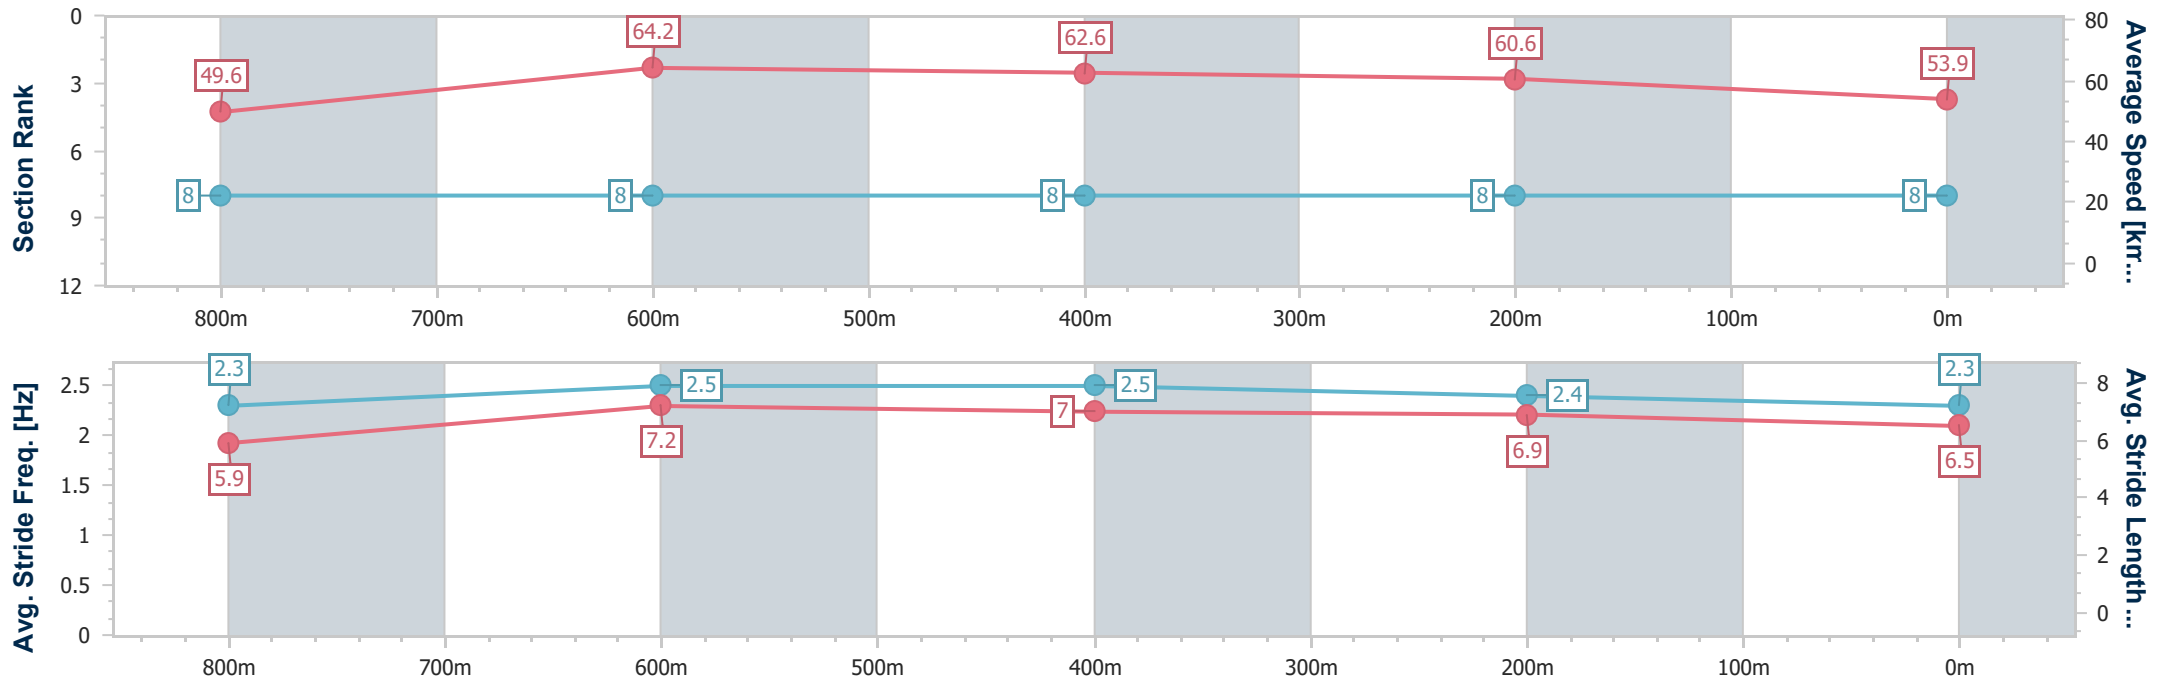

- [] Ranking at each section and finish
- .-.- No data available at this section
- NA No data available

Horse/Jockey Name	Mr Dollar
Final Rank	8
Fastest Section Time (Section)	0:11.30 (800m)
Top Speed [km/h] (Section)	66.9 (800m)
Race State	Finished

Sunshine Coast QLD Professional
Race 1: TRAVIS SCHULTZ & PARTNERS Colts, Geldings and
Entires Maiden Handicap - 1000m

19 January 2024 - 18:08

Track Rating: Heavy 8, Weather: Fine, Rail Position: True

Section	Overall	800m	600m	400m	200m
Section Times	1:02.62 [8] (0:14.52)	0:48.10 [8] (0:11.30)	0:36.80 [8] (0:11.57)	0:25.23 [8] (0:11.87)	0:13.36 [8] (0:13.36)
Average Speed [km/h]	49.6	64.2	62.6	60.6	53.9
Top Speed [km/h]	62.0	66.9	63.4	61.7	59.1
Avg. Dist. to Rail [m]	5.8	2.8	0.6	3.6	5.8
Avg. Stride Freq. [Hz]	2.3	2.5	2.5	2.4	2.3
Avg. Stride Length [m]	5.9	7.2	7.0	6.9	6.5

- [] Ranking at each section and finish
- .-.- No data available at this section
- NA No data available