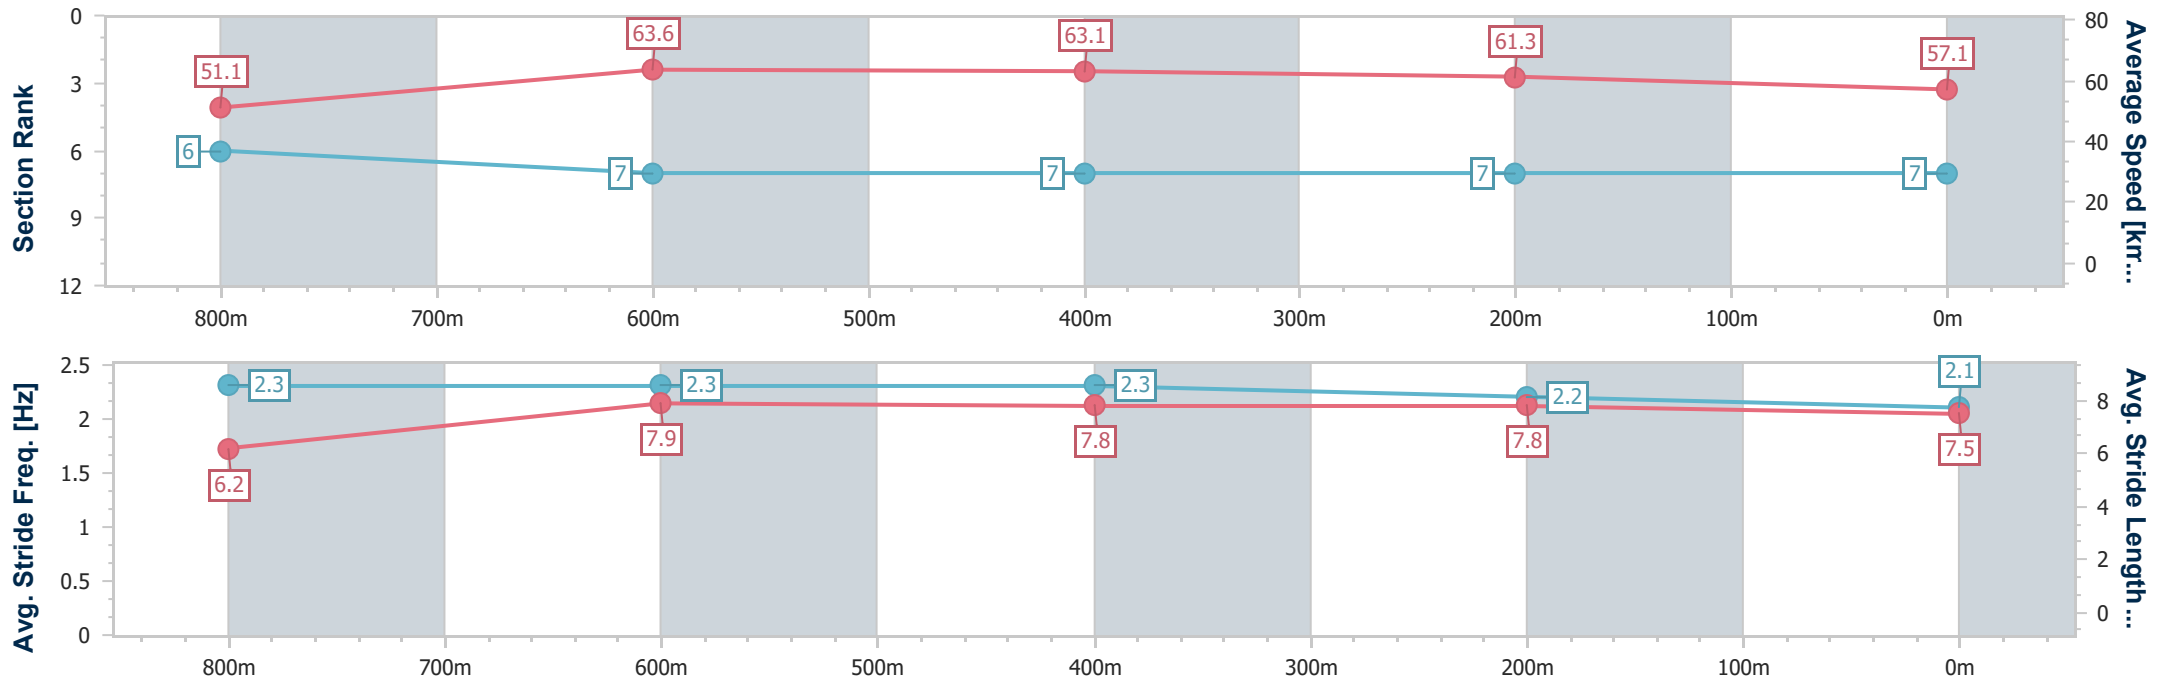

- [] Ranking at each section and finish
- .-.- No data available at this section
- NA No data available

Horse/Jockey Name	Plus Sixty One
Final Rank	7
Fastest Section Time (Section)	0:11.44 (800m)
Top Speed [km/h] (Section)	66.5 (800m)
Race State	Finished

Sunshine Coast QLD Professional
 Race 1: TRAVIS SCHULTZ & PARTNERS Colts, Geldings and
 Entires Maiden Handicap - 1000m

19 January 2024 - 18:08

Track Rating: Heavy 8, Weather: Fine, Rail Position: True

Section	Overall	800m	600m	400m	200m
Section Times	1:01.54 [7] (0:14.11)	0:47.43 [6] (0:11.44)	0:35.99 [7] (0:11.62)	0:24.37 [7] (0:11.75)	0:12.62 [7] (0:12.62)
Average Speed [km/h]	51.1	63.6	63.1	61.3	57.1
Top Speed [km/h]	65.4	66.5	65.3	62.5	60.5
Avg. Dist. to Rail [m]	5.3	4.0	3.2	7.7	7.5
Avg. Stride Freq. [Hz]	2.3	2.3	2.3	2.2	2.1
Avg. Stride Length [m]	6.2	7.9	7.8	7.8	7.5