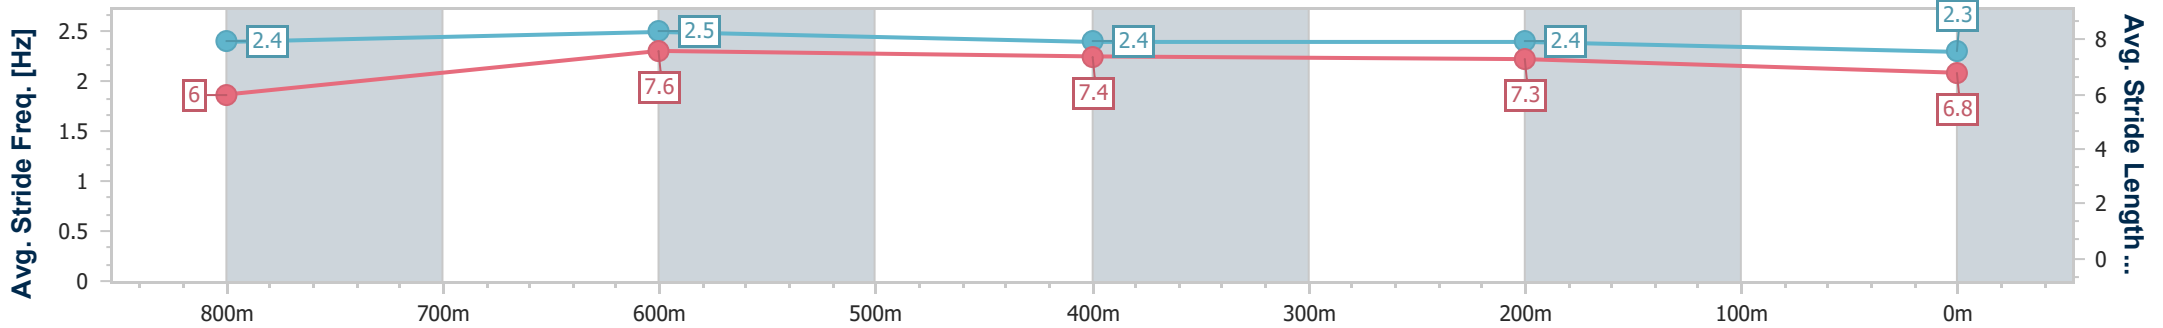

Horse/Jockey Name	Becamo
Final Rank	3
Fastest Section Time (Section)	0:10.71 (800m)
Top Speed [km/h] (Section)	69.2 (800m)
Race State	Finished

Sunshine Coast QLD Professional
Race 1: TRAVIS SCHULTZ & PARTNERS Colts, Geldings and
Entires Maiden Handicap - 1000m

19 January 2024 - 18:08

Track Rating: Heavy 8, Weather: Fine, Rail Position: True

Section	Overall	800m	600m	400m	200m
Section Times	0:59.95 [3] (0:13.61)	0:46.34 [2] (0:10.71)	0:35.63 [2] (0:11.47)	0:24.16 [1] (0:11.39)	0:12.77 [2] (0:12.77)
Average Speed [km/h]	52.8	68.0	64.2	63.3	56.3
Top Speed [km/h]	69.0	69.2	66.4	65.1	61.2
Avg. Dist. to Rail [m]	7.2	3.1	3.6	5.8	4.8
Avg. Stride Freq. [Hz]	2.4	2.5	2.4	2.4	2.3
Avg. Stride Length [m]	6.0	7.6	7.4	7.3	6.8

- [ ] Ranking at each section and finish
- -.-.- No data available at this section
- NA No data available