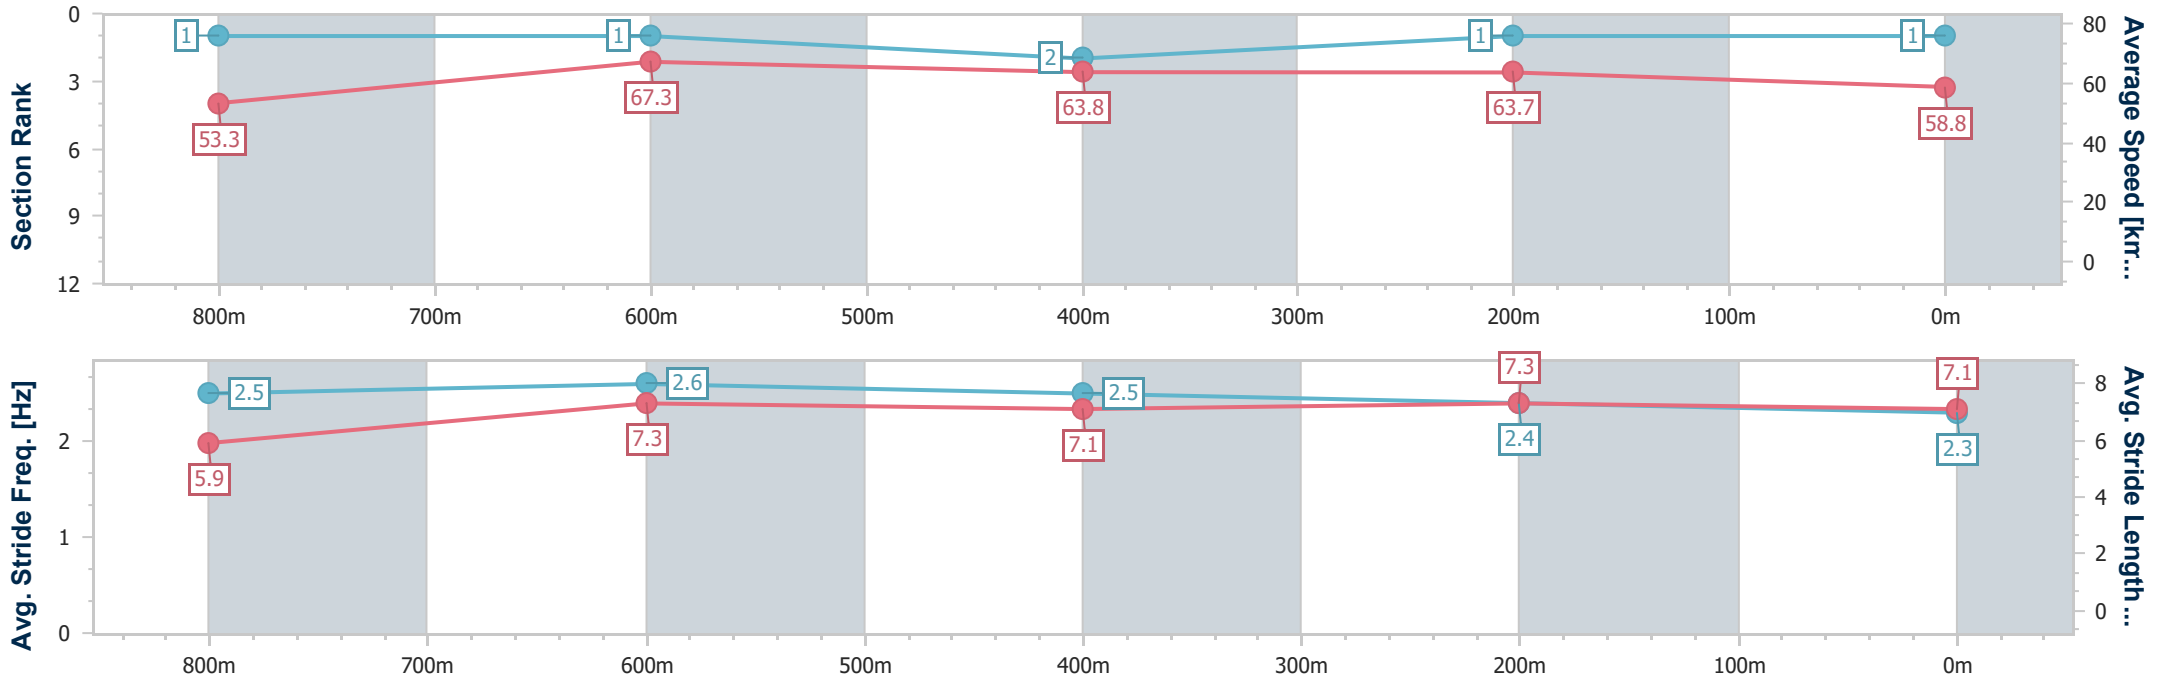

Horse/Jockey Name	Luvarchie
Final Rank	1
Fastest Section Time (Section)	0:10.77 (800m)
Top Speed [km/h] (Section)	68.5 (800m)
Race State	Finished

Sunshine Coast QLD Professional
 Race 1: TRAVIS SCHULTZ & PARTNERS Colts, Geldings and
 Entires Maiden Handicap - 1000m

19 January 2024 - 18:08

Track Rating: Heavy 8, Weather: Fine, Rail Position: True

Section	Overall	800m	600m	400m	200m
Section Times	0:59.38 [1] (0:13.55)	0:45.83 [1] (0:10.77)	0:35.06 [1] (0:11.53)	0:23.53 [2] (0:11.30)	0:12.23 [1] (0:12.23)
Average Speed [km/h]	53.3	67.3	63.8	63.7	58.8
Top Speed [km/h]	67.6	68.5	65.9	64.6	62.0
Avg. Dist. to Rail [m]	6.2	2.8	3.2	5.0	5.0
Avg. Stride Freq. [Hz]	2.5	2.6	2.5	2.4	2.3
Avg. Stride Length [m]	5.9	7.3	7.1	7.3	7.1