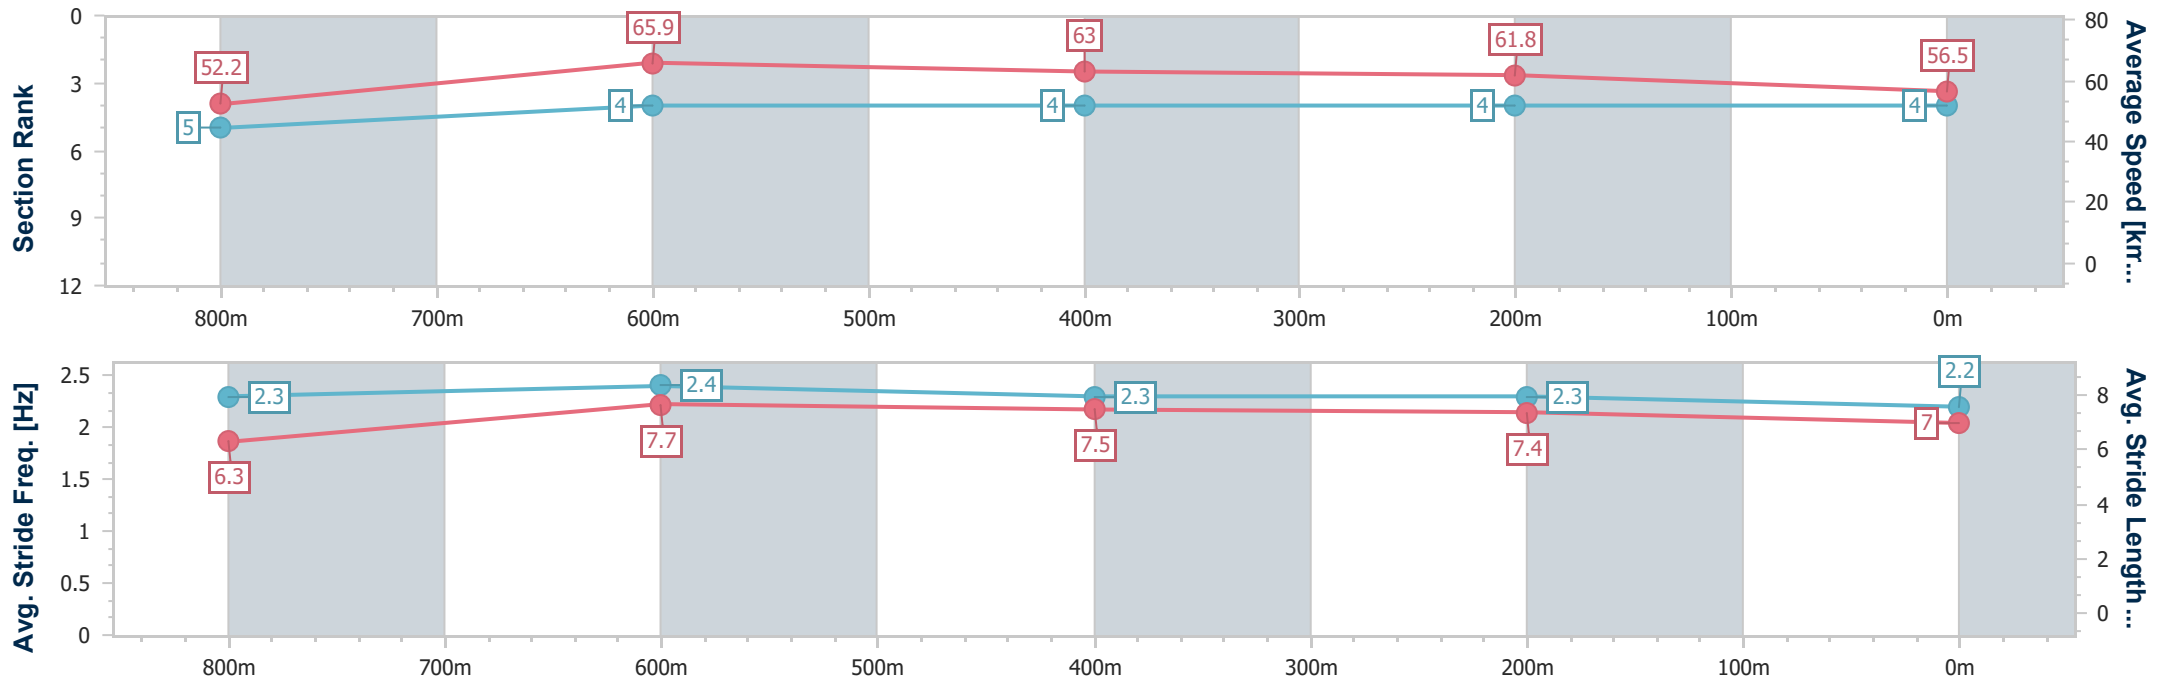

Horse/Jockey Name	Rubinova
Final Rank	4
Fastest Section Time (Section)	0:10.93 (800m)
Top Speed [km/h] (Section)	67.2 (800m)
Race State	Finished

Sunshine Coast QLD Professional
Race 1: TRAVIS SCHULTZ & PARTNERS Colts, Geldings and
Entires Maiden Handicap - 1000m

19 January 2024 - 18:08

Track Rating: Heavy 8, Weather: Fine, Rail Position: True

Section	Overall	800m	600m	400m	200m
Section Times	1:00.70 [4] (0:13.85)	0:46.85 [5] (0:10.93)	0:35.92 [4] (0:11.51)	0:24.41 [4] (0:11.68)	0:12.73 [4] (0:12.73)
Average Speed [km/h]	52.2	65.9	63.0	61.8	56.5
Top Speed [km/h]	65.4	67.2	65.6	63.0	60.3
Avg. Dist. to Rail [m]	2.7	1.5	1.4	7.7	9.0
Avg. Stride Freq. [Hz]	2.3	2.4	2.3	2.3	2.2
Avg. Stride Length [m]	6.3	7.7	7.5	7.4	7.0

- [ ] Ranking at each section and finish
- -.-.- No data available at this section
- NA No data available