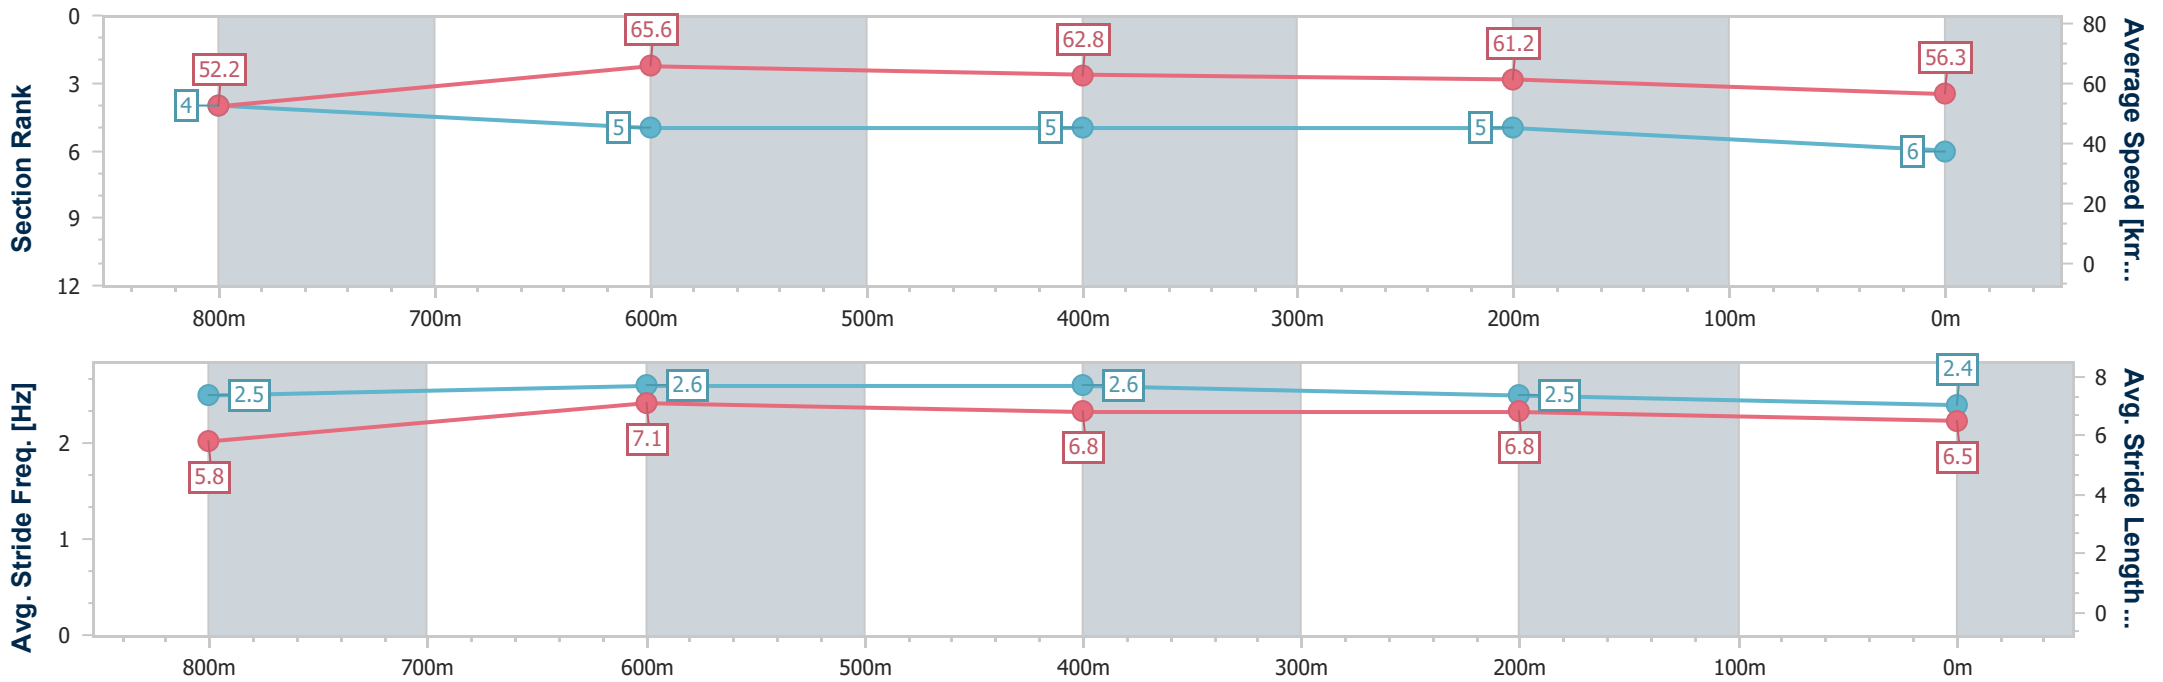

Horse/Jockey Name	Zephalong
Final Rank	6
Fastest Section Time (Section)	0:11.03 (800m)
Top Speed [km/h] (Section)	67.5 (800m)
Race State	Finished

Sunshine Coast QLD Professional
Race 1: TRAVIS SCHULTZ & PARTNERS Colts, Geldings and
Entires Maiden Handicap - 1000m

19 January 2024 - 18:08

Track Rating: Heavy 8, Weather: Fine, Rail Position: True

Section	Overall	800m	600m	400m	200m
Section Times	1:00.92 [6] (0:13.79)	0:47.13 [4] (0:11.03)	0:36.10 [5] (0:11.51)	0:24.59 [5] (0:11.79)	0:12.80 [5] (0:12.80)
Average Speed [km/h]	52.2	65.6	62.8	61.2	56.3
Top Speed [km/h]	64.9	67.5	66.1	63.5	59.4
Avg. Dist. to Rail [m]	2.7	1.8	0.6	3.6	4.3
Avg. Stride Freq. [Hz]	2.5	2.6	2.6	2.5	2.4
Avg. Stride Length [m]	5.8	7.1	6.8	6.8	6.5

- [ ] Ranking at each section and finish
- -.-.- No data available at this section
- NA No data available