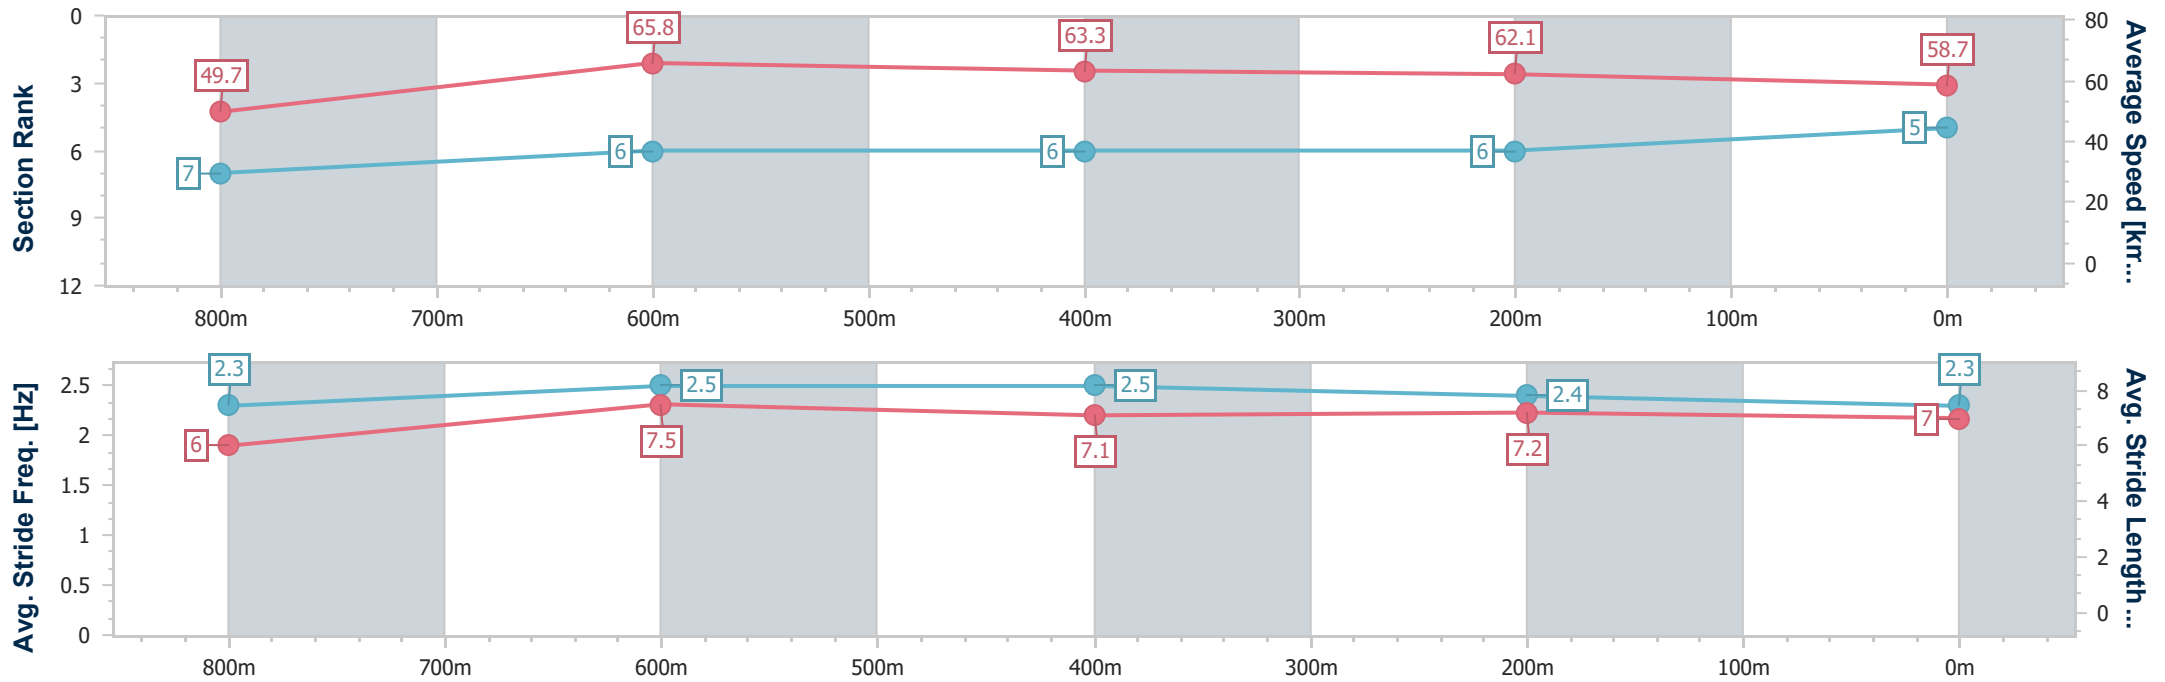

- [] Ranking at each section and finish
- .-.- No data available at this section
- NA No data available

Horse/Jockey Name	Rubos
Final Rank	5
Fastest Section Time (Section)	0:11.05 (800m)
Top Speed [km/h] (Section)	66.8 (800m)
Race State	Finished

Sunshine Coast QLD Professional
 Race 1: TRAVIS SCHULTZ & PARTNERS Colts, Geldings and
 Entires Maiden Handicap - 1000m

19 January 2024 - 18:08

Track Rating: Heavy 8, Weather: Fine, Rail Position: True

Section	Overall	800m	600m	400m	200m
Section Times	1:00.89 [5] (0:14.49)	0:46.40 [7] (0:11.05)	0:35.35 [6] (0:11.46)	0:23.89 [6] (0:11.62)	0:12.27 [6] (0:12.27)
Average Speed [km/h]	49.7	65.8	63.3	62.1	58.7
Top Speed [km/h]	65.1	66.8	65.0	63.0	61.2
Avg. Dist. to Rail [m]	6.6	3.1	1.8	5.5	6.8
Avg. Stride Freq. [Hz]	2.3	2.5	2.5	2.4	2.3
Avg. Stride Length [m]	6.0	7.5	7.1	7.2	7.0