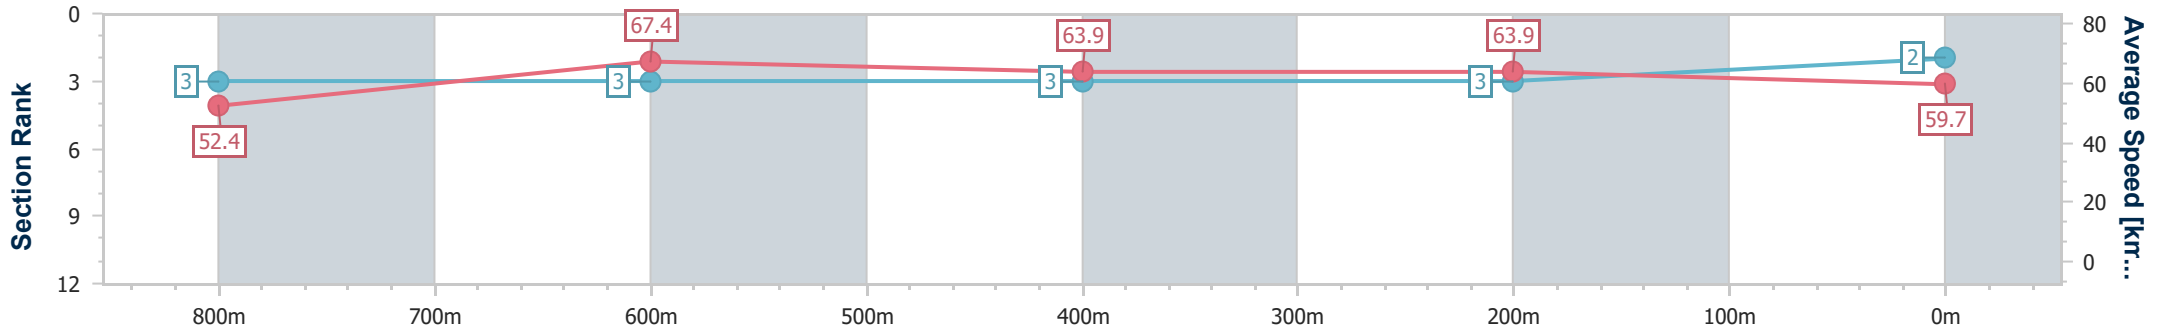

Horse/Jockey Name	Port Erin
Final Rank	2
Fastest Section Time (Section)	0:10.87 (800m)
Top Speed [km/h] (Section)	68.5 (800m)
Race State	Finished

Sunshine Coast QLD Professional
Race 1: TRAVIS SCHULTZ & PARTNERS Colts, Geldings and
Entires Maiden Handicap - 1000m

19 January 2024 - 18:08

Track Rating: Heavy 8, Weather: Fine, Rail Position: True

Section	Overall	800m	600m	400m	200m
Section Times	0:59.39 [2] (0:13.74)	0:45.65 [3] (0:10.87)	0:34.78 [3] (0:11.43)	0:23.35 [3] (0:11.26)	0:12.09 [3] (0:12.09)
Average Speed [km/h]	52.4	67.4	63.9	63.9	59.7
Top Speed [km/h]	65.9	68.5	67.4	64.8	63.2
Avg. Dist. to Rail [m]	5.0	4.4	2.6	7.5	7.1
Avg. Stride Freq. [Hz]	2.5	2.5	2.5	2.5	2.5
Avg. Stride Length [m]	5.8	7.4	7.2	7.0	6.5

- [ ] Ranking at each section and finish
- -.-.- No data available at this section
- NA No data available