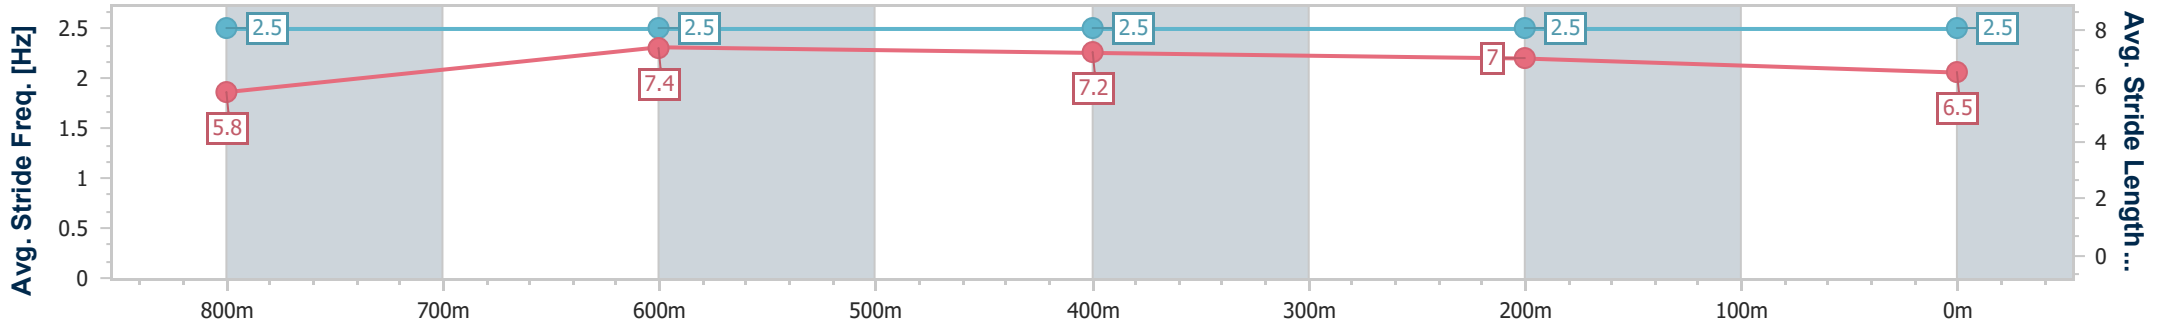

Horse/Jockey Name	Port Erin
Final Rank	2
Fastest Section Time (Section)	0:10.87 (800m)
Top Speed [km/h] (Section)	68.5 (800m)
Race State	Finished

Sunshine Coast QLD Professional
Race 1: TRAVIS SCHULTZ & PARTNERS Colts, Geldings and
Entires Maiden Handicap - 1000m

19 January 2024 - 18:08

Track Rating: Heavy 8, Weather: Fine, Rail Position: True

Section	Overall	800m	600m	400m	200m
Section Times	0:59.39 [2] (0:13.74)	0:45.65 [3] (0:10.87)	0:34.78 [3] (0:11.43)	0:23.35 [3] (0:11.26)	0:12.09 [3] (0:12.09)
Average Speed [km/h]	52.4	67.4	63.9	63.9	59.7
Top Speed [km/h]	65.9	68.5	67.4	64.8	63.2
Avg. Dist. to Rail [m]	5.0	4.4	2.6	7.5	7.1
Avg. Stride Freq. [Hz]	2.5	2.5	2.5	2.5	2.5
Avg. Stride Length [m]	5.8	7.4	7.2	7.0	6.5

- [ ] Ranking at each section and finish
- -.-.- No data available at this section
- NA No data available