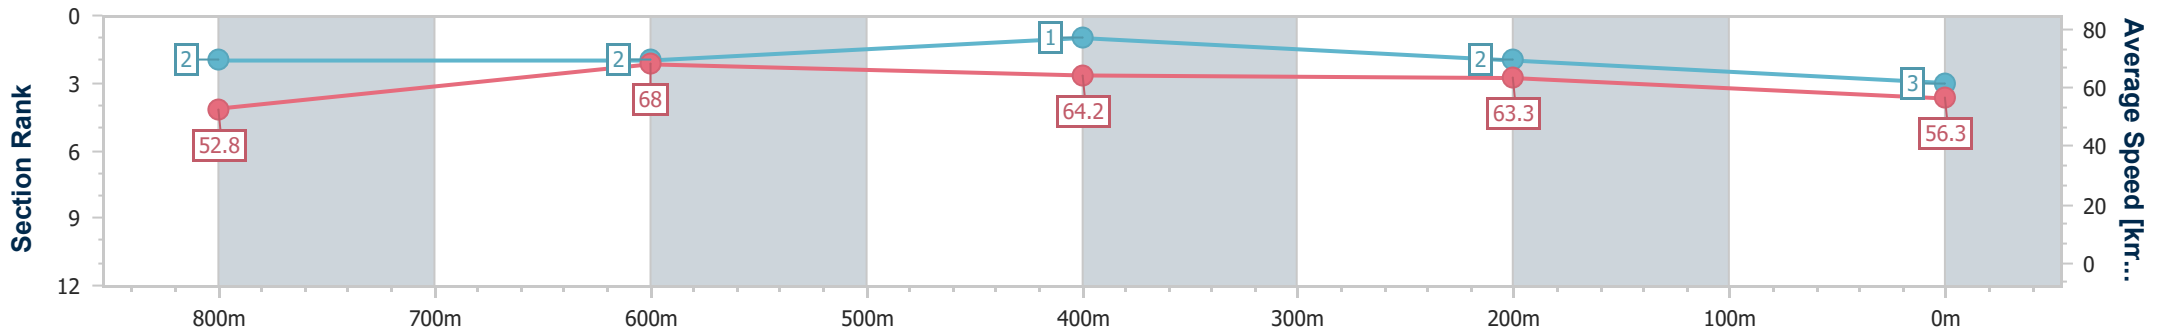

Horse/Jockey Name	Becamo
Final Rank	3
Fastest Section Time (Section)	0:10.71 (800m)
Top Speed [km/h] (Section)	69.2 (800m)
Race State	Finished

Sunshine Coast QLD Professional
Race 1: TRAVIS SCHULTZ & PARTNERS Colts, Geldings and
Entires Maiden Handicap - 1000m

19 January 2024 - 18:08

Track Rating: Heavy 8, Weather: Fine, Rail Position: True

Section	Overall	800m	600m	400m	200m
Section Times	0:59.95 [3] (0:13.61)	0:46.34 [2] (0:10.71)	0:35.63 [2] (0:11.47)	0:24.16 [1] (0:11.39)	0:12.77 [2] (0:12.77)
Average Speed [km/h]	52.8	68.0	64.2	63.3	56.3
Top Speed [km/h]	69.0	69.2	66.4	65.1	61.2
Avg. Dist. to Rail [m]	7.2	3.1	3.6	5.8	4.8
Avg. Stride Freq. [Hz]	2.4	2.5	2.4	2.4	2.3
Avg. Stride Length [m]	6.0	7.6	7.4	7.3	6.8

- [ ] Ranking at each section and finish
- -.-.- No data available at this section
- NA No data available