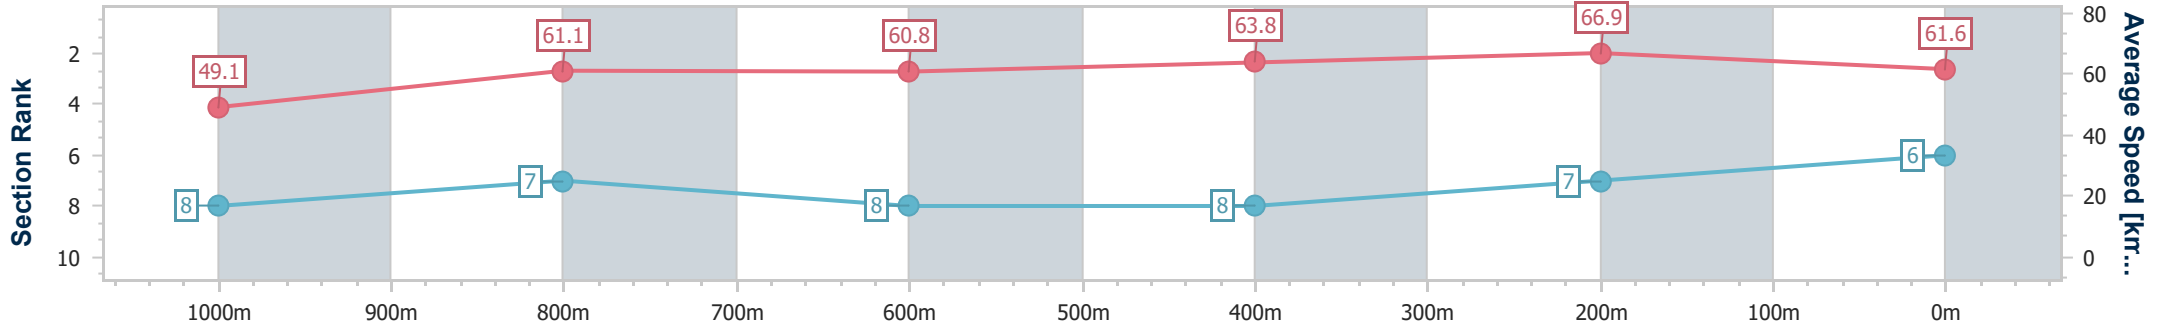

Horse/Jockey Name	Dark Tangent
Final Rank	6
Fastest Section Time (Section)	0:10.74 (400m)
Top Speed [km/h] (Section)	68.1 (400m)
Race State	Finished

Doomben QLD Professional
Race 2: BECOME A BRC MEMBER Colts, Geldings and Entires
Class 1 Handicap - 1200m
17 January 2024 - 14:13
Track Rating: Soft 7, Weather: Overcast, Rail Position: +7.5 Entire

BRISBANE
RACING CLUB

Section	Overall	1000m	800m	600m	400m	200m
Section Times	1:12.02 [6] (0:14.68)	0:57.34 [8] (0:11.81)	0:45.53 [7] (0:11.85)	0:33.68 [8] (0:11.26)	0:22.42 [8] (0:10.74)	0:11.68 [7] (0:11.68)
Average Speed [km/h]	49.1	61.1	60.8	63.8	66.9	61.6
Top Speed [km/h]	65.5	65.6	62.6	66.7	68.1	65.6
Avg. Dist. to Rail [m]	2.0	0.6	0.2	0.4	2.5	5.2
Avg. Stride Freq. [Hz]	2.1	2.1	2.1	2.2	2.3	2.3
Avg. Stride Length [m]	6.6	8.0	8.0	8.2	8.1	7.7

- [ ] Ranking at each section and finish
- -.-.- No data available at this section
- NA No data available