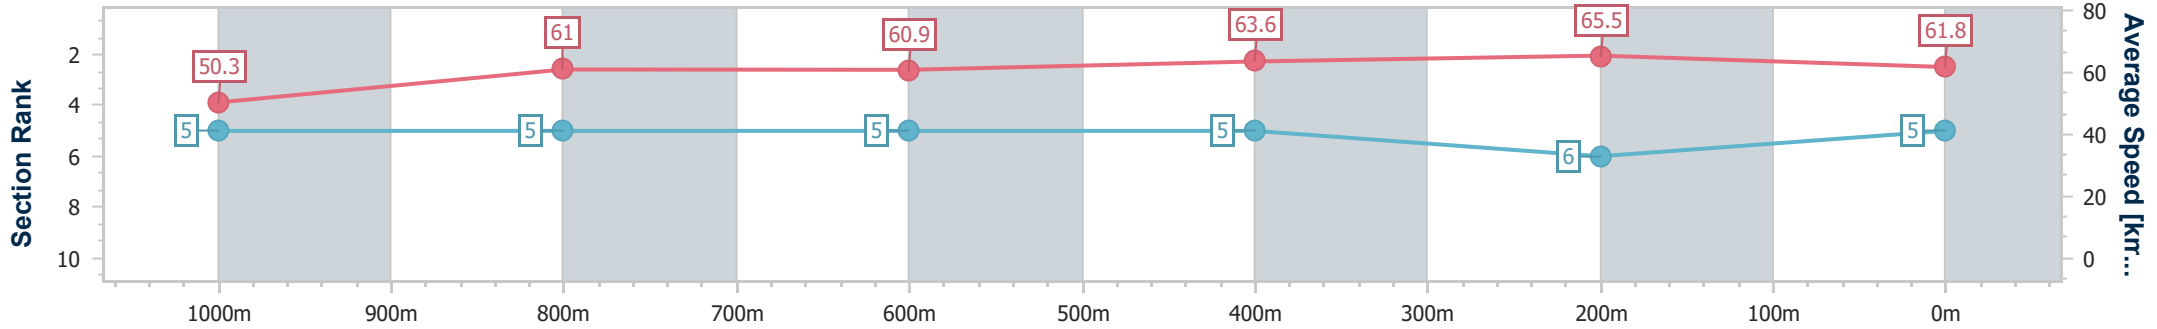

Horse/Jockey Name	Alakai Swamp
Final Rank	5
Fastest Section Time (Section)	0:11.03 (400m)
Top Speed [km/h] (Section)	67.2 (400m)
Race State	Finished

Doomben QLD Professional
Race 2: BECOME A BRC MEMBER Colts, Geldings and Entires
Class 1 Handicap - 1200m
17 January 2024 - 14:13
Track Rating: Soft 7, Weather: Overcast, Rail Position: +7.5 Entire

BRISBANE
RACING CLUB

Section	Overall	1000m	800m	600m	400m	200m
Section Times	1:11.93 [5] (0:14.32)	0:57.61 [5] (0:11.80)	0:45.81 [5] (0:11.86)	0:33.95 [5] (0:11.28)	0:22.67 [5] (0:11.03)	0:11.64 [6] (0:11.64)
Average Speed [km/h]	50.3	61.0	60.9	63.6	65.5	61.8
Top Speed [km/h]	64.5	63.2	62.1	64.8	67.2	64.5
Avg. Dist. to Rail [m]	2.3	0.4	0.2	0.2	1.9	4.4
Avg. Stride Freq. [Hz]	2.2	2.3	2.2	2.3	2.3	2.3
Avg. Stride Length [m]	6.4	7.5	7.5	7.7	7.8	7.5

- [ ] Ranking at each section and finish
- -.-.- No data available at this section
- NA No data available