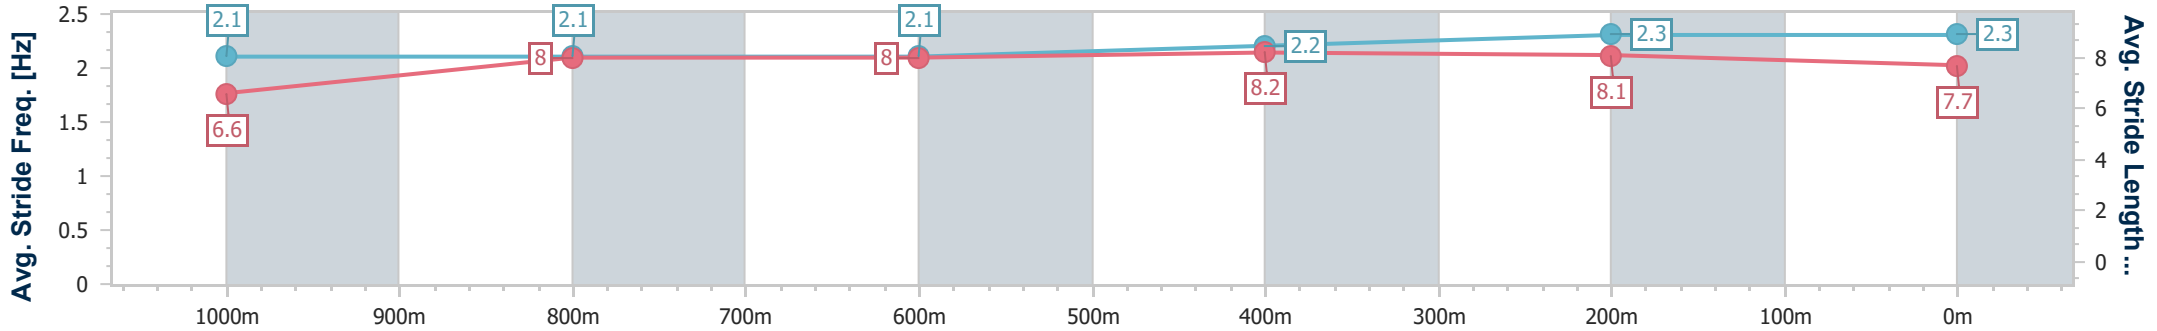

Horse/Jockey Name	Dark Tangent
Final Rank	6
Fastest Section Time (Section)	0:10.74 (400m)
Top Speed [km/h] (Section)	68.1 (400m)
Race State	Finished

Doomben QLD Professional
Race 2: BECOME A BRC MEMBER Colts, Geldings and Entires
Class 1 Handicap - 1200m
17 January 2024 - 14:13
Track Rating: Soft 7, Weather: Overcast, Rail Position: +7.5 Entire

BRISBANE
RACING CLUB

Section	Overall	1000m	800m	600m	400m	200m
Section Times	1:12.02 [6] (0:14.68)	0:57.34 [8] (0:11.81)	0:45.53 [7] (0:11.85)	0:33.68 [8] (0:11.26)	0:22.42 [8] (0:10.74)	0:11.68 [7] (0:11.68)
Average Speed [km/h]	49.1	61.1	60.8	63.8	66.9	61.6
Top Speed [km/h]	65.5	65.6	62.6	66.7	68.1	65.6
Avg. Dist. to Rail [m]	2.0	0.6	0.2	0.4	2.5	5.2
Avg. Stride Freq. [Hz]	2.1	2.1	2.1	2.2	2.3	2.3
Avg. Stride Length [m]	6.6	8.0	8.0	8.2	8.1	7.7

- [ ] Ranking at each section and finish
- -.-.- No data available at this section
- NA No data available