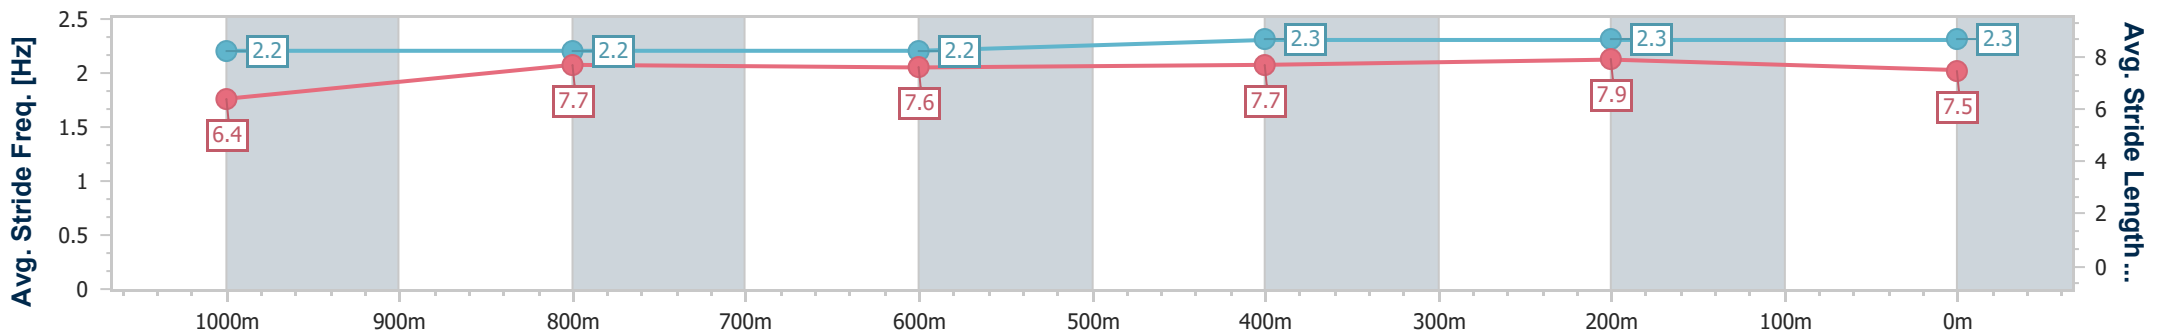

Horse/Jockey Name	Boom Court
Final Rank	3
Fastest Section Time (Section)	0:10.95 (400m)
Top Speed [km/h] (Section)	67.1 (400m)
Race State	Finished

Doomben QLD Professional
Race 2: BECOME A BRC MEMBER Colts, Geldings and Entires
Class 1 Handicap - 1200m
17 January 2024 - 14:13
Track Rating: Soft 7, Weather: Overcast, Rail Position: +7.5 Entire

BRISBANE
RACING CLUB

Section	Overall	1000m	800m	600m	400m	200m
Section Times	1:11.61 [3] (0:13.99)	0:57.62 [1] (0:11.70)	0:45.92 [2] (0:11.80)	0:34.12 [2] (0:11.35)	0:22.77 [2] (0:10.95)	0:11.82 [2] (0:11.82)
Average Speed [km/h]	51.7	61.2	60.7	63.3	65.2	60.9
Top Speed [km/h]	63.2	63.1	61.8	65.1	67.1	64.1
Avg. Dist. to Rail [m]	1.3	0.7	0.7	1.1	1.5	0.5
Avg. Stride Freq. [Hz]	2.2	2.2	2.2	2.3	2.3	2.3
Avg. Stride Length [m]	6.4	7.7	7.6	7.7	7.9	7.5

- [ ] Ranking at each section and finish
- -.-.- No data available at this section
- NA No data available