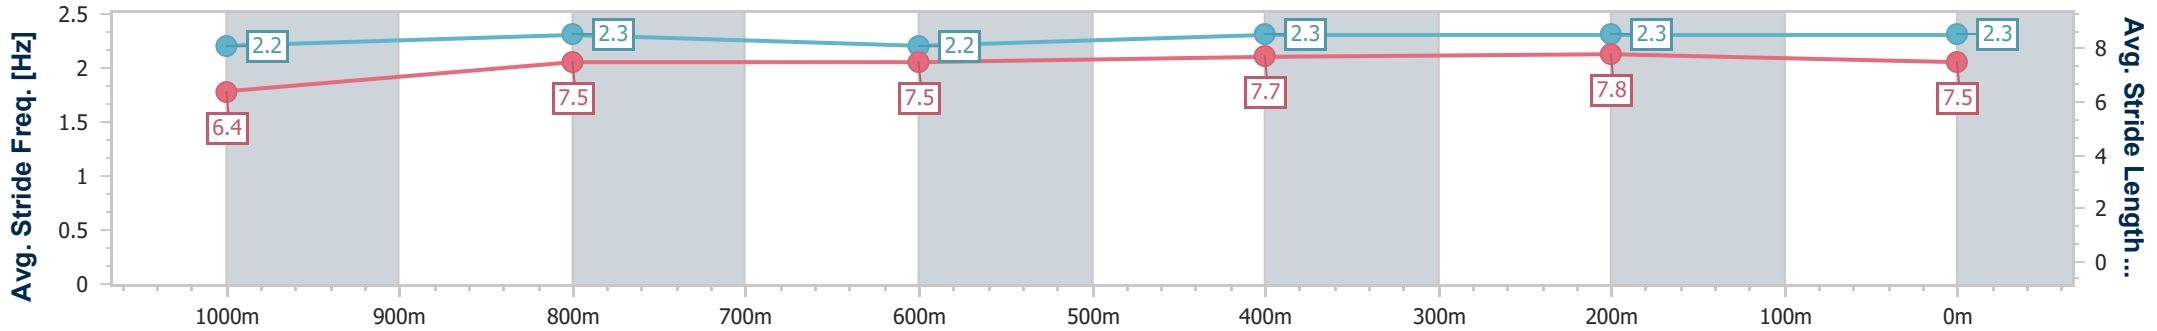

Horse/Jockey Name	Alakai Swamp
Final Rank	5
Fastest Section Time (Section)	0:11.03 (400m)
Top Speed [km/h] (Section)	67.2 (400m)
Race State	Finished

Doomben QLD Professional
Race 2: BECOME A BRC MEMBER Colts, Geldings and Entires
Class 1 Handicap - 1200m
17 January 2024 - 14:13
Track Rating: Soft 7, Weather: Overcast, Rail Position: +7.5 Entire

BRISBANE
RACING CLUB

Section	Overall	1000m	800m	600m	400m	200m
Section Times	1:11.93 [5] (0:14.32)	0:57.61 [5] (0:11.80)	0:45.81 [5] (0:11.86)	0:33.95 [5] (0:11.28)	0:22.67 [5] (0:11.03)	0:11.64 [6] (0:11.64)
Average Speed [km/h]	50.3	61.0	60.9	63.6	65.5	61.8
Top Speed [km/h]	64.5	63.2	62.1	64.8	67.2	64.5
Avg. Dist. to Rail [m]	2.3	0.4	0.2	0.2	1.9	4.4
Avg. Stride Freq. [Hz]	2.2	2.3	2.2	2.3	2.3	2.3
Avg. Stride Length [m]	6.4	7.5	7.5	7.7	7.8	7.5

- [ ] Ranking at each section and finish
- -.-.- No data available at this section
- NA No data available