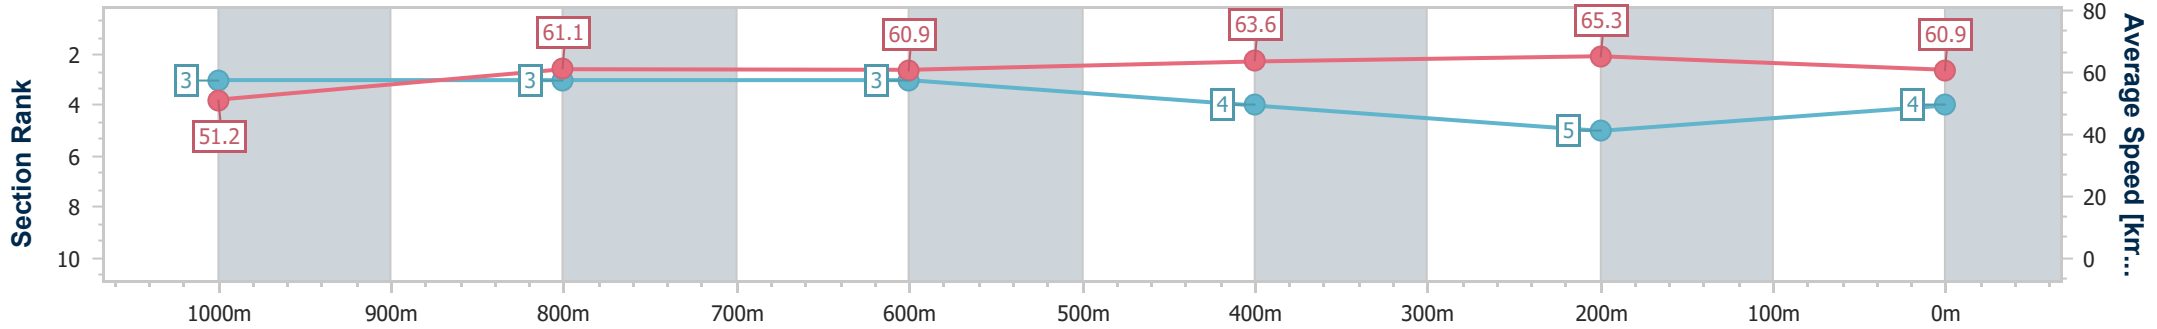

Horse/Jockey Name	Holy Trojan
Final Rank	4
Fastest Section Time (Section)	0:11.01 (400m)
Top Speed [km/h] (Section)	66.6 (400m)
Race State	Finished

Doomben QLD Professional
Race 2: BECOME A BRC MEMBER Colts, Geldings and Entires
Class 1 Handicap - 1200m
17 January 2024 - 14:13
Track Rating: Soft 7, Weather: Overcast, Rail Position: +7.5 Entire

BRISBANE
RACING CLUB

Section	Overall	1000m	800m	600m	400m	200m
Section Times	1:11.89 [4] (0:14.08)	0:57.81 [3] (0:11.79)	0:46.02 [3] (0:11.84)	0:34.18 [3] (0:11.37)	0:22.81 [4] (0:11.01)	0:11.80 [5] (0:11.80)
Average Speed [km/h]	51.2	61.1	60.9	63.6	65.3	60.9
Top Speed [km/h]	62.2	62.1	62.2	65.1	66.6	64.0
Avg. Dist. to Rail [m]	0.9	0.5	0.2	0.4	1.0	1.2
Avg. Stride Freq. [Hz]	2.2	2.2	2.2	2.3	2.3	2.3
Avg. Stride Length [m]	6.6	7.6	7.6	7.7	7.7	7.5

- [ ] Ranking at each section and finish
- -.-.- No data available at this section
- NA No data available