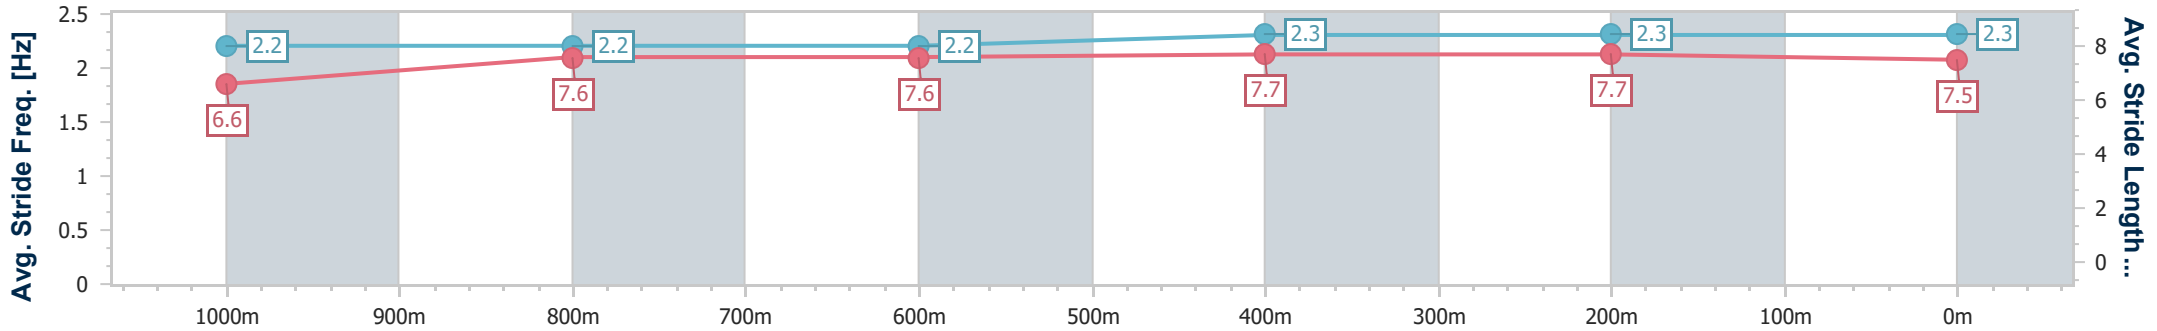

Horse/Jockey Name	Holy Trojan
Final Rank	4
Fastest Section Time (Section)	0:11.01 (400m)
Top Speed [km/h] (Section)	66.6 (400m)
Race State	Finished

Doomben QLD Professional
Race 2: BECOME A BRC MEMBER Colts, Geldings and Entires
Class 1 Handicap - 1200m
17 January 2024 - 14:13
Track Rating: Soft 7, Weather: Overcast, Rail Position: +7.5 Entire

BRISBANE
RACING CLUB

Section	Overall	1000m	800m	600m	400m	200m
Section Times	1:11.89 [4] (0:14.08)	0:57.81 [3] (0:11.79)	0:46.02 [3] (0:11.84)	0:34.18 [3] (0:11.37)	0:22.81 [4] (0:11.01)	0:11.80 [5] (0:11.80)
Average Speed [km/h]	51.2	61.1	60.9	63.6	65.3	60.9
Top Speed [km/h]	62.2	62.1	62.2	65.1	66.6	64.0
Avg. Dist. to Rail [m]	0.9	0.5	0.2	0.4	1.0	1.2
Avg. Stride Freq. [Hz]	2.2	2.2	2.2	2.3	2.3	2.3
Avg. Stride Length [m]	6.6	7.6	7.6	7.7	7.7	7.5

- [ ] Ranking at each section and finish
- -.-.- No data available at this section
- NA No data available