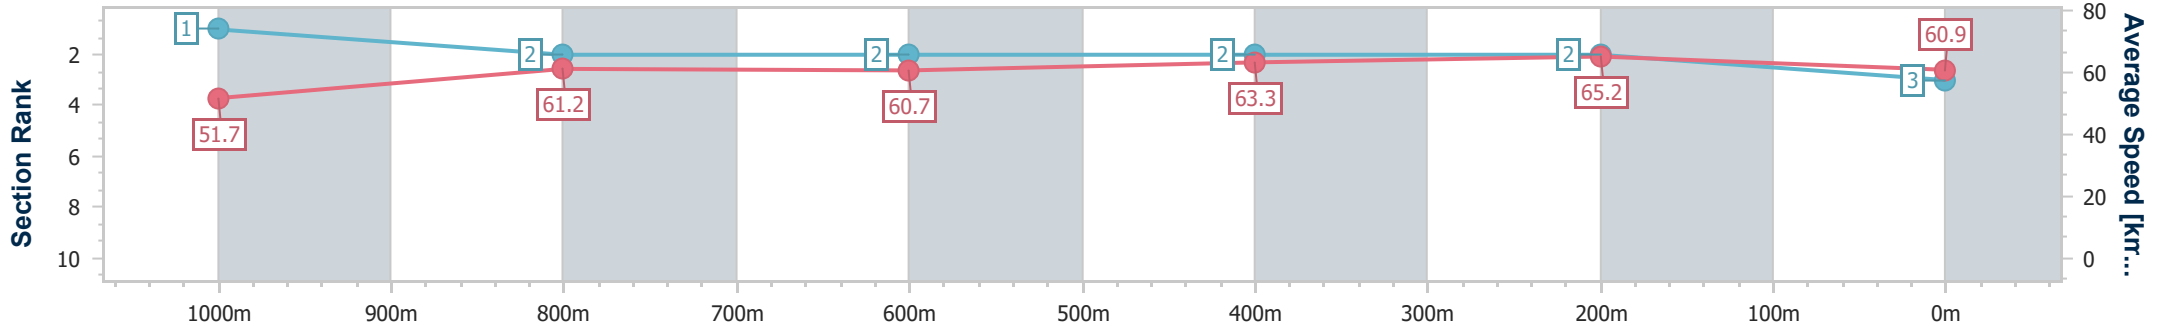

Horse/Jockey Name	Boom Court
Final Rank	3
Fastest Section Time (Section)	0:10.95 (400m)
Top Speed [km/h] (Section)	67.1 (400m)
Race State	Finished

Doomben QLD Professional
Race 2: BECOME A BRC MEMBER Colts, Geldings and Entires
Class 1 Handicap - 1200m
17 January 2024 - 14:13
Track Rating: Soft 7, Weather: Overcast, Rail Position: +7.5 Entire

BRISBANE
RACING CLUB

Section	Overall	1000m	800m	600m	400m	200m
Section Times	1:11.61 [3] (0:13.99)	0:57.62 [1] (0:11.70)	0:45.92 [2] (0:11.80)	0:34.12 [2] (0:11.35)	0:22.77 [2] (0:10.95)	0:11.82 [2] (0:11.82)
Average Speed [km/h]	51.7	61.2	60.7	63.3	65.2	60.9
Top Speed [km/h]	63.2	63.1	61.8	65.1	67.1	64.1
Avg. Dist. to Rail [m]	1.3	0.7	0.7	1.1	1.5	0.5
Avg. Stride Freq. [Hz]	2.2	2.2	2.2	2.3	2.3	2.3
Avg. Stride Length [m]	6.4	7.7	7.6	7.7	7.9	7.5

- [ ] Ranking at each section and finish
- -.-.- No data available at this section
- NA No data available