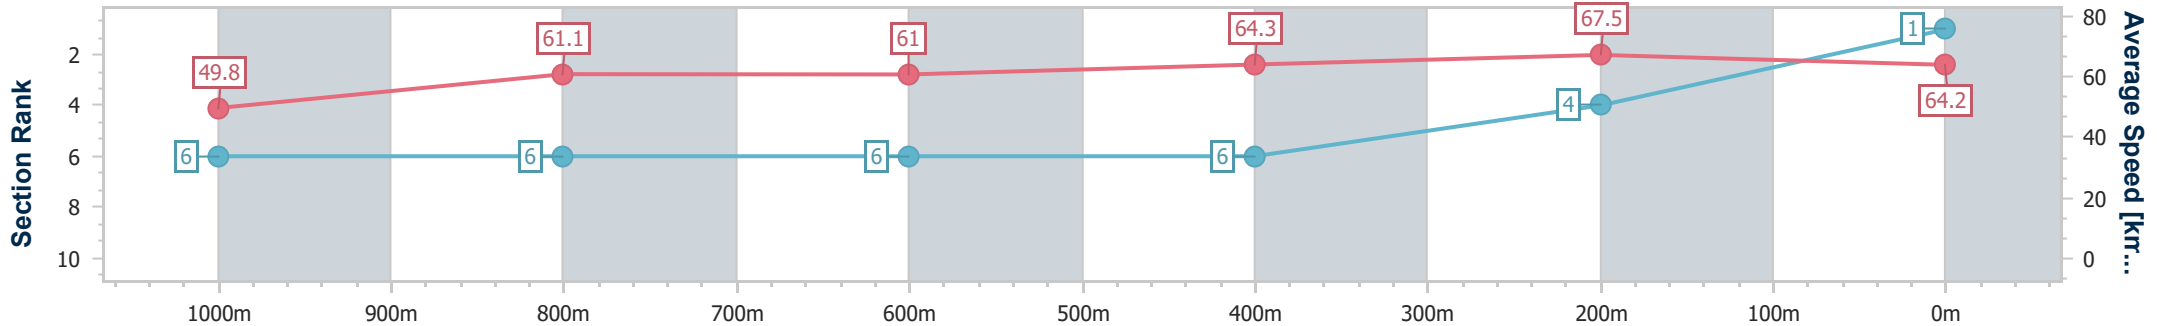

BRISBANE
RACING CLUB

Section	Overall	1000m	800m	600m	400m	200m
Section Times	1:11.33 [1] (0:14.48)	0:56.85 [6] (0:11.83)	0:45.02 [6] (0:11.82)	0:33.20 [6] (0:11.25)	0:21.95 [6] (0:10.70)	0:11.25 [4] (0:11.25)
Average Speed [km/h]	49.8	61.1	61.0	64.3	67.5	64.2
Top Speed [km/h]	64.6	63.3	63.5	66.4	68.1	68.6
Avg. Dist. to Rail [m]	3.3	1.2	0.6	0.6	3.2	5.0
Avg. Stride Freq. [Hz]	2.2	2.3	2.3	2.4	2.4	2.4
Avg. Stride Length [m]	6.3	7.4	7.4	7.6	7.7	7.5