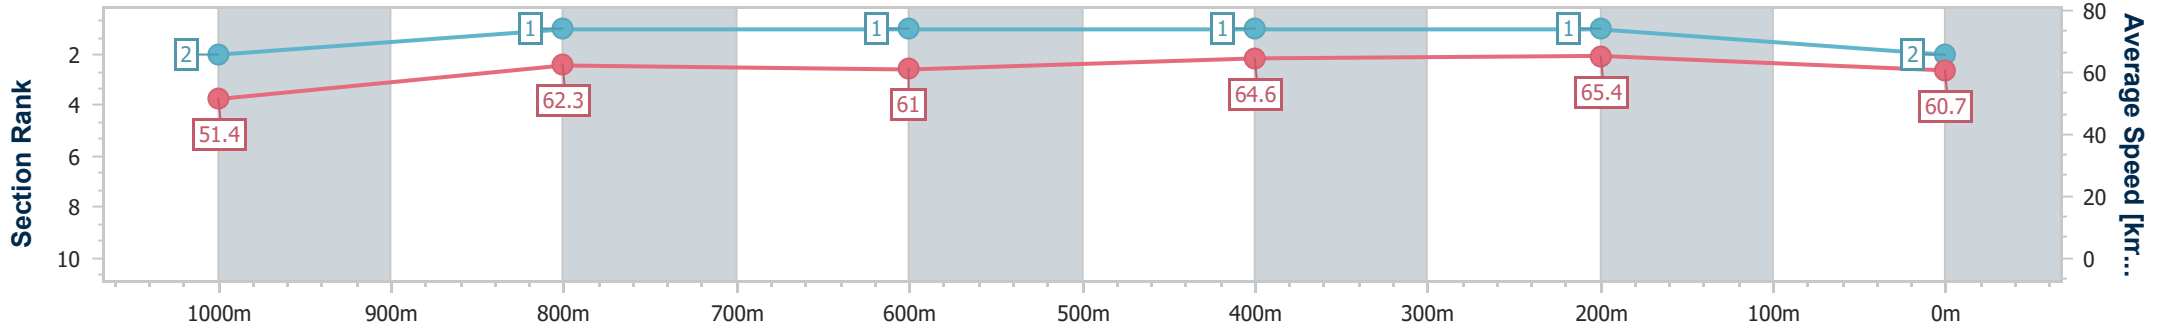

Horse/Jockey Name	One In All
Final Rank	2
Fastest Section Time (Section)	0:11.01 (400m)
Top Speed [km/h] (Section)	66.6 (400m)
Race State	Finished

Doomben QLD Professional
Race 2: BECOME A BRC MEMBER Colts, Geldings and Entires
Class 1 Handicap - 1200m
17 January 2024 - 14:13
Track Rating: Soft 7, Weather: Overcast, Rail Position: +7.5 Entire

BRISBANE
RACING CLUB

Section	Overall	1000m	800m	600m	400m	200m
Section Times	1:11.57 [2] (0:14.05)	0:57.52 [2] (0:11.60)	0:45.92 [1] (0:11.84)	0:34.08 [1] (0:11.23)	0:22.85 [1] (0:11.01)	0:11.84 [1] (0:11.84)
Average Speed [km/h]	51.4	62.3	61.0	64.6	65.4	60.7
Top Speed [km/h]	63.4	63.6	62.0	65.8	66.6	64.3
Avg. Dist. to Rail [m]	3.6	1.9	0.8	0.9	1.9	3.7
Avg. Stride Freq. [Hz]	2.3	2.3	2.3	2.3	2.4	2.4
Avg. Stride Length [m]	6.3	7.5	7.4	7.6	7.5	7.1

- [ ] Ranking at each section and finish
- -.-.- No data available at this section
- NA No data available