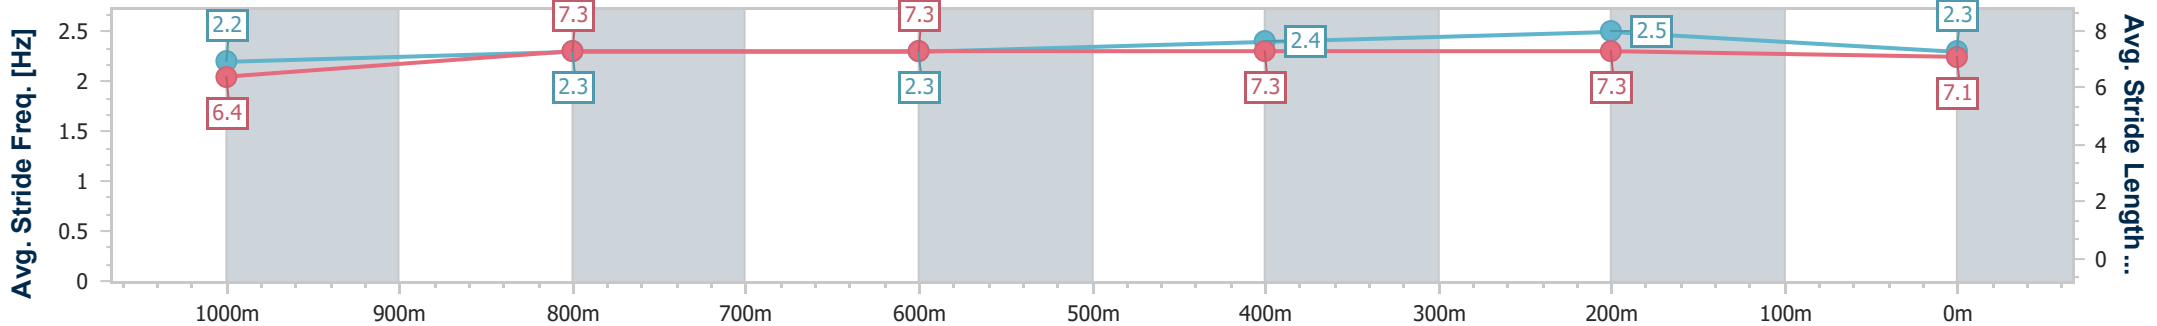

Horse/Jockey Name	Sukiche
Final Rank	7
Fastest Section Time (Section)	0:11.06 (400m)
Top Speed [km/h] (Section)	66.4 (400m)
Race State	Finished

Doomben QLD Professional
Race 2: BECOME A BRC MEMBER Colts, Geldings and Entires
Class 1 Handicap - 1200m
17 January 2024 - 14:13
Track Rating: Soft 7, Weather: Overcast, Rail Position: +7.5 Entire

BRISBANE
RACING CLUB

Section	Overall	1000m	800m	600m	400m	200m
Section Times	1:12.09 [7] (0:14.23)	0:57.86 [4] (0:11.70)	0:46.16 [4] (0:11.78)	0:34.38 [3] (0:11.30)	0:23.08 [3] (0:11.06)	0:12.02 [3]
Average Speed [km/h]	50.6	61.8	61.1	64.2	65.0	59.7
Top Speed [km/h]	63.1	63.0	63.2	65.5	66.4	63.2
Avg. Dist. to Rail [m]	1.4	0.9	0.6	0.8	1.1	2.1
Avg. Stride Freq. [Hz]	2.2	2.3	2.3	2.4	2.5	2.3
Avg. Stride Length [m]	6.4	7.3	7.3	7.3	7.3	7.1

- [ ] Ranking at each section and finish
- -.-.- No data available at this section
- NA No data available