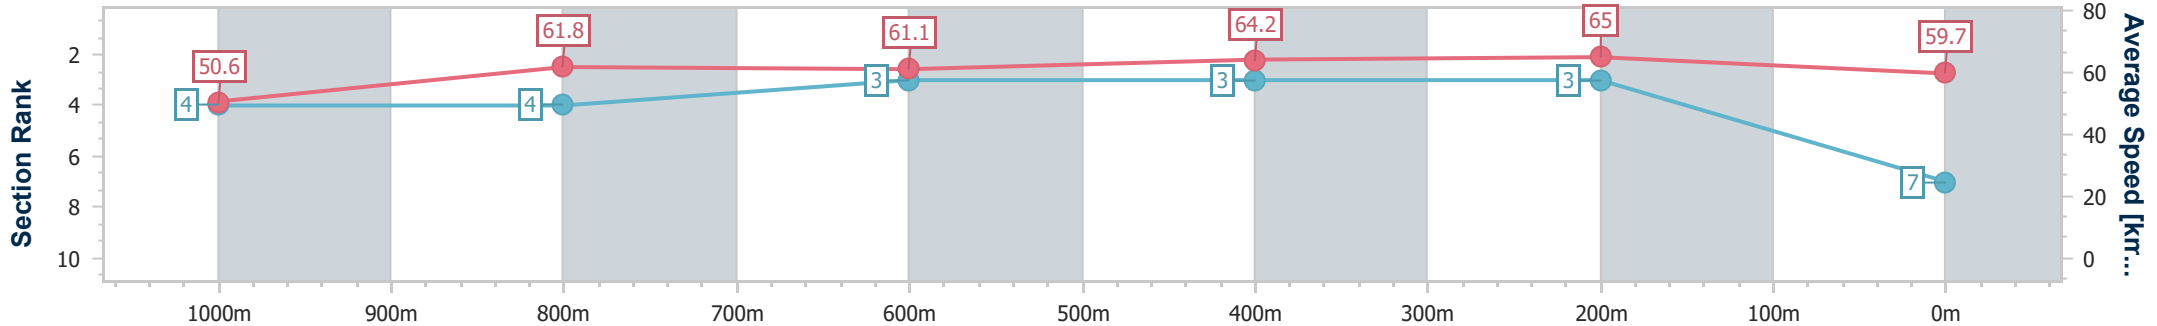

Horse/Jockey Name	Sukiche
Final Rank	7
Fastest Section Time (Section)	0:11.06 (400m)
Top Speed [km/h] (Section)	66.4 (400m)
Race State	Finished

Doomben QLD Professional
Race 2: BECOME A BRC MEMBER Colts, Geldings and Entires
Class 1 Handicap - 1200m
17 January 2024 - 14:13
Track Rating: Soft 7, Weather: Overcast, Rail Position: +7.5 Entire

BRISBANE
RACING CLUB

Section	Overall	1000m	800m	600m	400m	200m
Section Times	1:12.09 [7] (0:14.23)	0:57.86 [4] (0:11.70)	0:46.16 [4] (0:11.78)	0:34.38 [3] (0:11.30)	0:23.08 [3] (0:11.06)	0:12.02 [3]
Average Speed [km/h]	50.6	61.8	61.1	64.2	65.0	59.7
Top Speed [km/h]	63.1	63.0	63.2	65.5	66.4	63.2
Avg. Dist. to Rail [m]	1.4	0.9	0.6	0.8	1.1	2.1
Avg. Stride Freq. [Hz]	2.2	2.3	2.3	2.4	2.5	2.3
Avg. Stride Length [m]	6.4	7.3	7.3	7.3	7.3	7.1

- [ ] Ranking at each section and finish
- -.-.- No data available at this section
- NA No data available