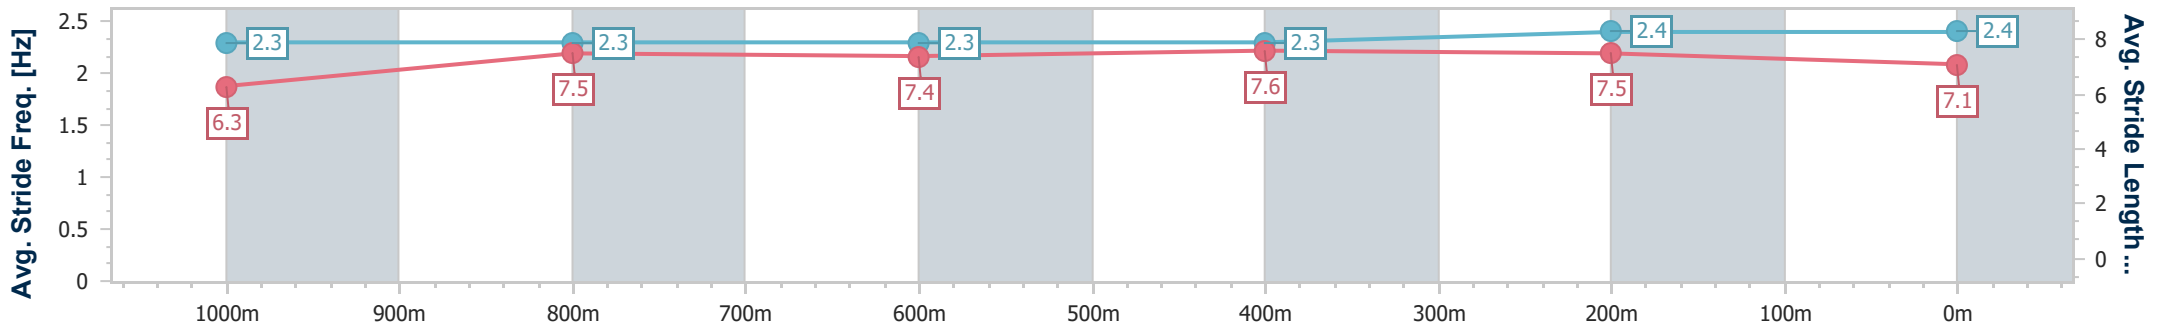

Horse/Jockey Name	One In All
Final Rank	2
Fastest Section Time (Section)	0:11.01 (400m)
Top Speed [km/h] (Section)	66.6 (400m)
Race State	Finished

Doomben QLD Professional
Race 2: BECOME A BRC MEMBER Colts, Geldings and Entires
Class 1 Handicap - 1200m
17 January 2024 - 14:13
Track Rating: Soft 7, Weather: Overcast, Rail Position: +7.5 Entire

BRISBANE
RACING CLUB

Section	Overall	1000m	800m	600m	400m	200m
Section Times	1:11.57 [2] (0:14.05)	0:57.52 [2] (0:11.60)	0:45.92 [1] (0:11.84)	0:34.08 [1] (0:11.23)	0:22.85 [1] (0:11.01)	0:11.84 [1] (0:11.84)
Average Speed [km/h]	51.4	62.3	61.0	64.6	65.4	60.7
Top Speed [km/h]	63.4	63.6	62.0	65.8	66.6	64.3
Avg. Dist. to Rail [m]	3.6	1.9	0.8	0.9	1.9	3.7
Avg. Stride Freq. [Hz]	2.3	2.3	2.3	2.3	2.4	2.4
Avg. Stride Length [m]	6.3	7.5	7.4	7.6	7.5	7.1

- [ ] Ranking at each section and finish
- -.-.- No data available at this section
- NA No data available