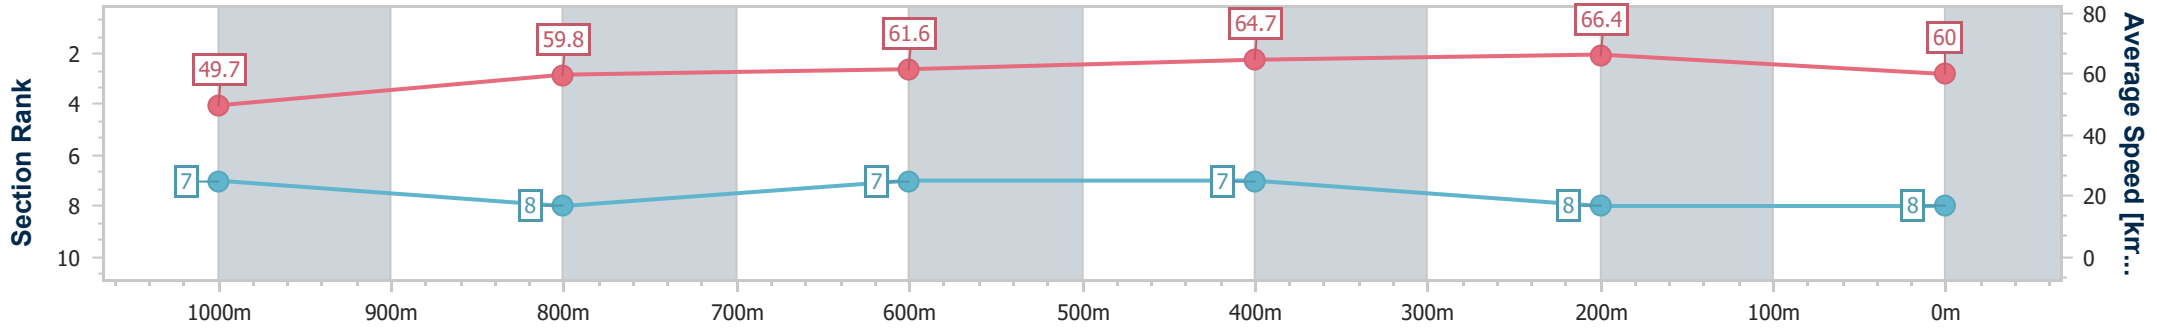

Horse/Jockey Name	Fiery Ring
Final Rank	8
Fastest Section Time (Section)	0:10.93 (400m)
Top Speed [km/h] (Section)	68.0 (400m)
Race State	Finished

Doomben QLD Professional
Race 2: BECOME A BRC MEMBER Colts, Geldings and Entires
Class 1 Handicap - 1200m
17 January 2024 - 14:13
Track Rating: Soft 7, Weather: Overcast, Rail Position: +7.5 Entire

BRISBANE
RACING CLUB

Section	Overall	1000m	800m	600m	400m	200m
Section Times	1:12.41 [8] (0:14.48)	0:57.93 [7] (0:12.09)	0:45.84 [8] (0:11.76)	0:34.08 [7] (0:11.16)	0:22.92 [7] (0:10.93)	0:11.99 [8] (0:11.99)
Average Speed [km/h]	49.7	59.8	61.6	64.7	66.4	60.0
Top Speed [km/h]	62.4	62.5	64.2	66.0	68.0	63.7
Avg. Dist. to Rail [m]	4.2	1.8	0.7	0.8	3.4	4.2
Avg. Stride Freq. [Hz]	---	---	---	---	---	---
Avg. Stride Length [m]	---	---	---	---	---	---

- [ ] Ranking at each section and finish
- --- No data available at this section
- NA No data available