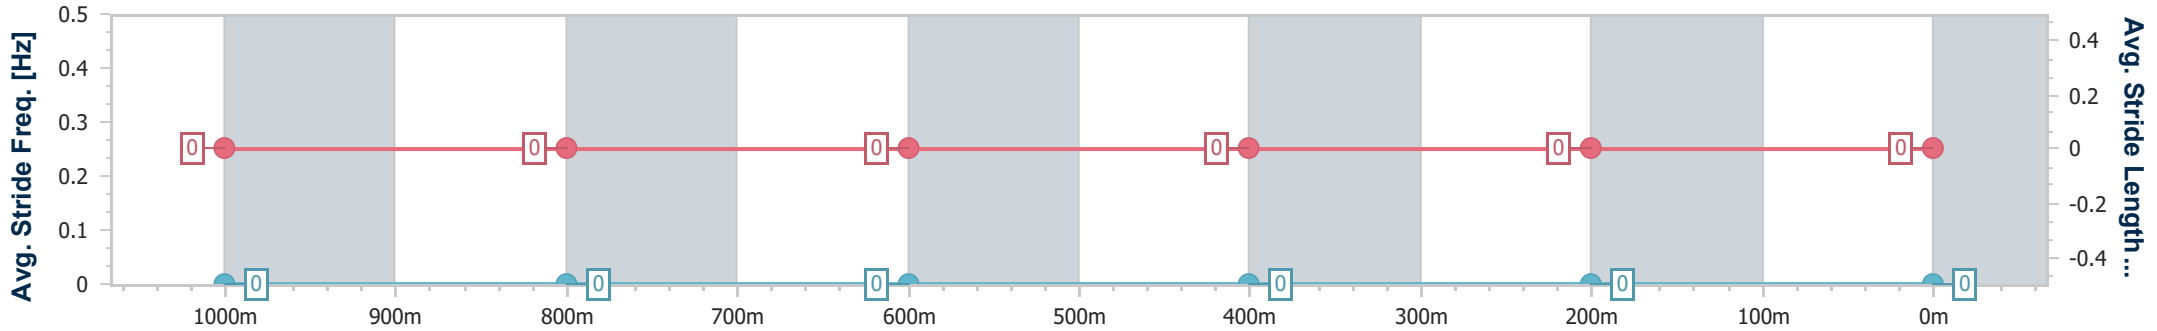

Horse/Jockey Name	Fiery Ring
Final Rank	8
Fastest Section Time (Section)	0:10.93 (400m)
Top Speed [km/h] (Section)	68.0 (400m)
Race State	Finished

Doomben QLD Professional
Race 2: BECOME A BRC MEMBER Colts, Geldings and Entires
Class 1 Handicap - 1200m
17 January 2024 - 14:13
Track Rating: Soft 7, Weather: Overcast, Rail Position: +7.5 Entire

BRISBANE
RACING CLUB

Section	Overall	1000m	800m	600m	400m	200m
Section Times	1:12.41 [8] (0:14.48)	0:57.93 [7] (0:12.09)	0:45.84 [8] (0:11.76)	0:34.08 [7] (0:11.16)	0:22.92 [7] (0:10.93)	0:11.99 [8] (0:11.99)
Average Speed [km/h]	49.7	59.8	61.6	64.7	66.4	60.0
Top Speed [km/h]	62.4	62.5	64.2	66.0	68.0	63.7
Avg. Dist. to Rail [m]	4.2	1.8	0.7	0.8	3.4	4.2
Avg. Stride Freq. [Hz]	---	---	---	---	---	---
Avg. Stride Length [m]	---	---	---	---	---	---

- [ ] Ranking at each section and finish
- --- No data available at this section
- NA No data available