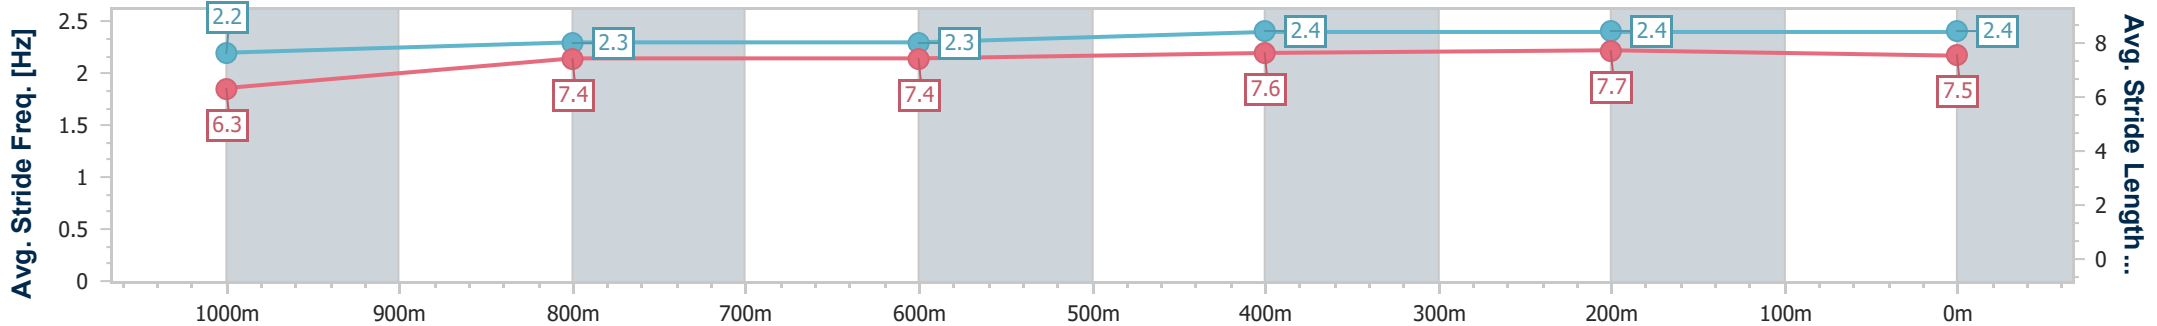

BRISBANE
RACING CLUB

Section	Overall	1000m	800m	600m	400m	200m
Section Times	1:11.33 [1] (0:14.48)	0:56.85 [6] (0:11.83)	0:45.02 [6] (0:11.82)	0:33.20 [6] (0:11.25)	0:21.95 [6] (0:10.70)	0:11.25 [4] (0:11.25)
Average Speed [km/h]	49.8	61.1	61.0	64.3	67.5	64.2
Top Speed [km/h]	64.6	63.3	63.5	66.4	68.1	68.6
Avg. Dist. to Rail [m]	3.3	1.2	0.6	0.6	3.2	5.0
Avg. Stride Freq. [Hz]	2.2	2.3	2.3	2.4	2.4	2.4
Avg. Stride Length [m]	6.3	7.4	7.4	7.6	7.7	7.5