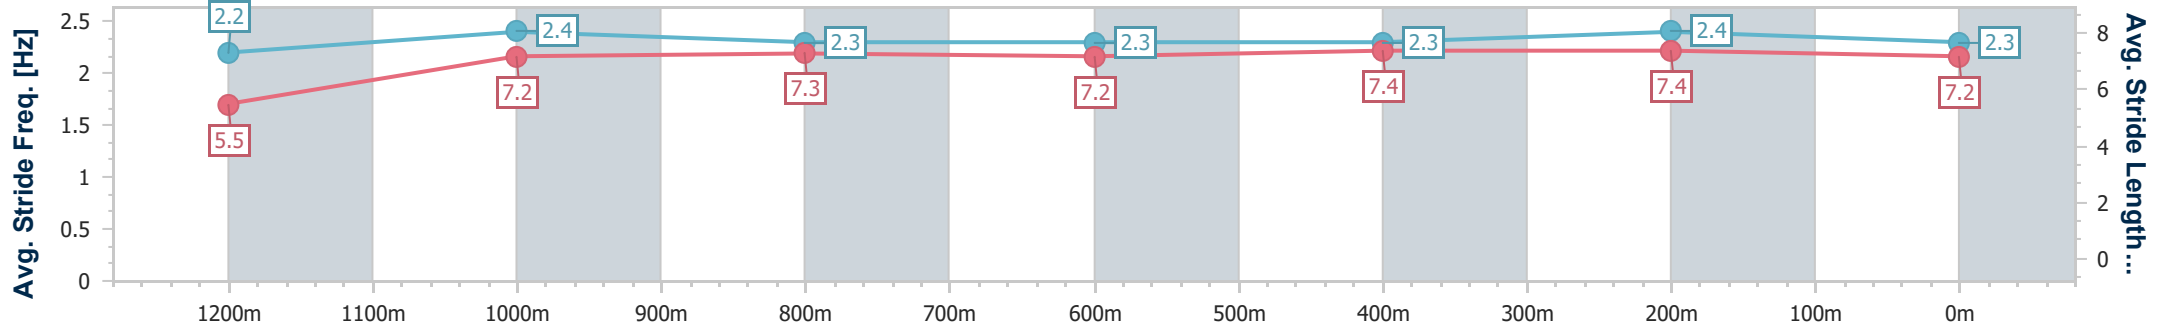

Sunshine Coast QLD Professional

Race 7: TAB BENCHMARK 58 Handicap - 1300m

14 January 2024 - 16:29

Track Rating: Soft 7, Weather: Fine, Rail Position: +9m Entire

Section	Overall	1200m	1000m	800m	600m	400m	200m
Section Times	1:20.02 [4] (0:08.39)	1:11.63 [7] (0:11.74)	0:59.89 [8] (0:11.86)	0:48.03 [8] (0:12.39)	0:35.64 [8] (0:12.04)	0:23.60 [7] (0:11.43)	0:12.17 [4] (0:12.17)
Average Speed [km/h]	42.9	61.6	61.1	59.0	60.9	62.8	59.1
Top Speed [km/h]	58.1	63.2	62.8	60.9	62.9	63.8	61.9
Avg. Dist. to Rail [m]	11.0	5.0	3.0	2.3	2.9	5.7	5.7
Avg. Stride Freq. [Hz]	2.2	2.4	2.3	2.3	2.3	2.4	2.3
Avg. Stride Length [m]	5.5	7.2	7.3	7.2	7.4	7.4	7.2