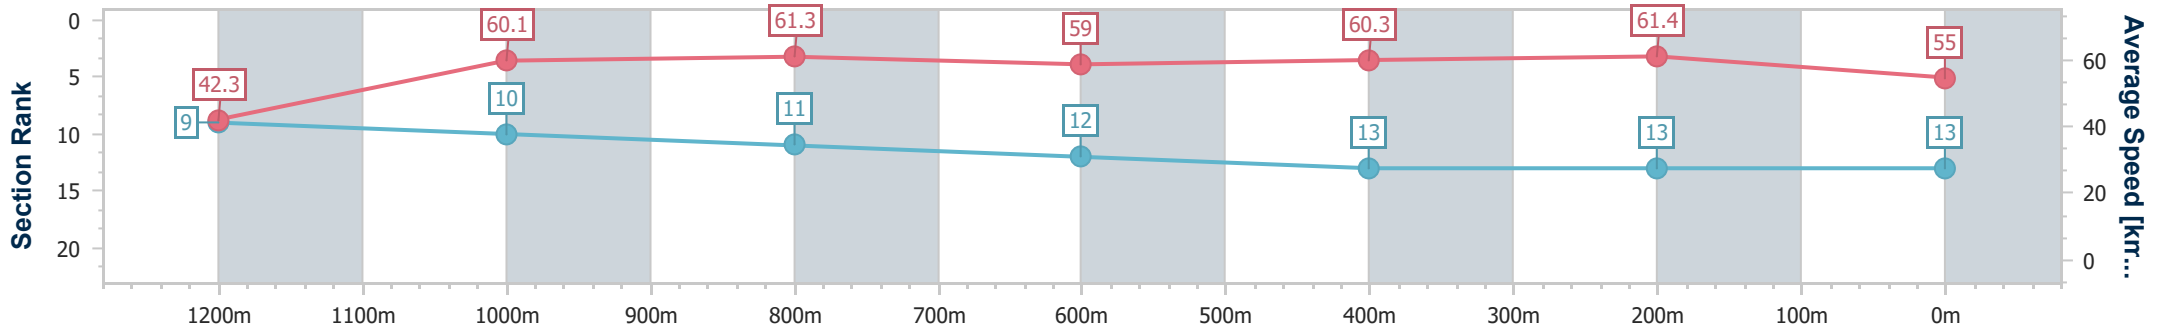

Sunshine Coast QLD Professional
Race 7: TAB BENCHMARK 58 Handicap - 1300m

14 January 2024 - 16:29

Track Rating: Soft 7, Weather: Fine, Rail Position: +9m Entire

Section	Overall	1200m	1000m	800m	600m	400m	200m
Section Times	1:21.71 [12] (0:07.93)	1:13.78 [1] (0:11.22)	1:02.56 [1] (0:11.83)	0:50.73 [1] (0:12.76)	0:37.97 [1] (0:12.45)	0:25.52 [1] (0:11.94)	0:13.58 [12] (0:13.58)
Average Speed [km/h]	45.2	64.4	61.0	56.9	58.3	60.2	53.1
Top Speed [km/h]	63.6	64.9	64.8	57.7	60.6	61.1	58.7
Avg. Dist. to Rail [m]	8.9	5.5	2.1	1.5	1.0	0.3	0.5
Avg. Stride Freq. [Hz]	2.2	2.3	2.2	2.1	2.2	2.2	2.1
Avg. Stride Length [m]	5.7	7.8	7.8	7.5	7.5	7.5	7.1

- [] Ranking at each section and finish
- .-.- No data available at this section
- NA No data available

Horse/Jockey Name	Sassy Choice
Final Rank	13
Fastest Section Time (Section)	0:08.50 (Overall)
Top Speed [km/h] (Section)	62.6 (400m)
Race State	Finished

Sunshine Coast QLD Professional
Race 7: TAB BENCHMARK 58 Handicap - 1300m

14 January 2024 - 16:29

Track Rating: Soft 7, Weather: Fine, Rail Position: +9m Entire

Section	Overall	1200m	1000m	800m	600m	400m	200m
Section Times	1:21.82 [13] (0:08.50)	1:13.32 [9] (0:11.97)	1:01.35 [10] (0:11.88)	0:49.47 [11] (0:12.48)	0:36.99 [12] (0:12.15)	0:24.84 [13] (0:11.73)	0:13.11 [13] (0:13.11)
Average Speed [km/h]	42.3	60.1	61.3	59.0	60.3	61.4	55.0
Top Speed [km/h]	57.2	62.0	61.9	60.9	61.5	62.6	60.6
Avg. Dist. to Rail [m]	6.7	4.0	3.5	3.5	3.3	3.8	3.9
Avg. Stride Freq. [Hz]	2.2	2.4	2.4	2.4	2.4	2.4	2.3
Avg. Stride Length [m]	5.4	6.9	7.1	6.9	7.1	7.1	6.6