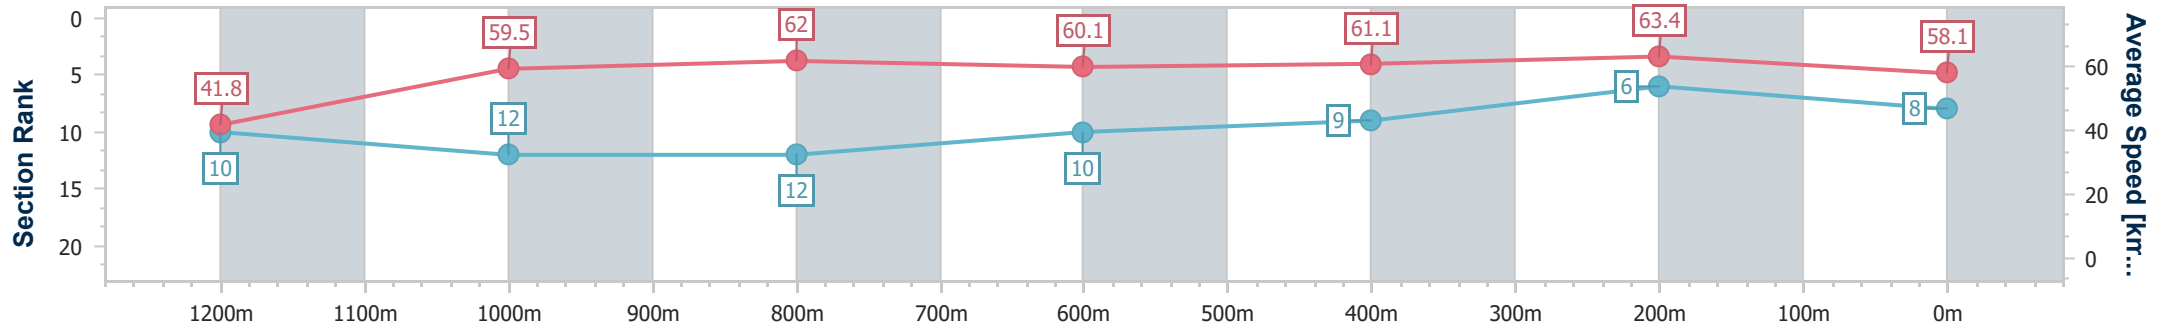

Sunshine Coast QLD Professional

Race 7: TAB BENCHMARK 58 Handicap - 1300m

14 January 2024 - 16:29

Track Rating: Soft 7, Weather: Fine, Rail Position: +9m Entire

Section	Overall	1200m	1000m	800m	600m	400m	200m
Section Times	1:20.40 [8] (0:08.57)	1:11.83 [10] (0:12.17)	0:59.66 [12] (0:11.72)	0:47.94 [12] (0:12.19)	0:35.75 [10] (0:12.01)	0:23.74 [9] (0:11.36)	0:12.38 [6] (0:12.38)
Average Speed [km/h]	41.8	59.5	62.0	60.1	61.1	63.4	58.1
Top Speed [km/h]	56.3	61.3	63.6	62.1	64.4	64.6	61.7
Avg. Dist. to Rail [m]	13.8	5.9	3.9	2.7	3.5	9.9	13.7
Avg. Stride Freq. [Hz]	2.1	2.3	2.3	2.2	2.3	2.4	2.3
Avg. Stride Length [m]	5.5	7.3	7.6	7.5	7.5	7.4	7.1

- [] Ranking at each section and finish
- .-.- No data available at this section
- NA No data available

Horse/Jockey Name	All The Shops
Final Rank	9
Fastest Section Time (Section)	0:08.43 (Overall)
Top Speed [km/h] (Section)	63.3 (1200m)
Race State	Finished