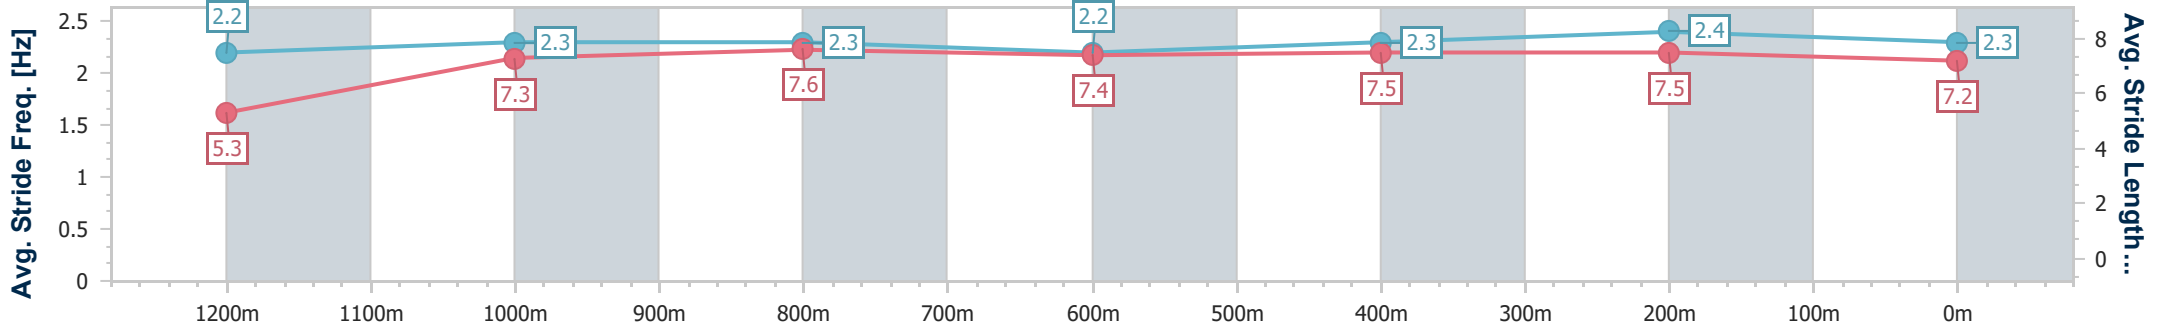

- [] Ranking at each section and finish
- .-.- No data available at this section
- NA No data available

Horse/Jockey Name	Golly Hutt
Final Rank	7
Fastest Section Time (Section)	0:08.59 (Overall)
Top Speed [km/h] (Section)	64.7 (400m)
Race State	Finished

Sunshine Coast QLD Professional
Race 7: TAB BENCHMARK 58 Handicap - 1300m

14 January 2024 - 16:29

Track Rating: Soft 7, Weather: Fine, Rail Position: +9m Entire

Section	Overall	1200m	1000m	800m	600m	400m	200m
Section Times	1:20.26 [7] (0:08.59)	1:11.67 [11] (0:12.16)	0:59.51 [13] (0:11.84)	0:47.67 [13] (0:12.36)	0:35.31 [13] (0:11.84)	0:23.47 [12] (0:11.33)	0:12.14 [11] (0:12.14)
Average Speed [km/h]	42.0	59.3	61.1	59.1	61.3	63.7	59.4
Top Speed [km/h]	56.7	61.1	62.2	60.8	63.4	64.7	62.2
Avg. Dist. to Rail [m]	9.0	4.1	2.9	1.6	2.3	5.5	7.6
Avg. Stride Freq. [Hz]	2.2	2.3	2.3	2.2	2.3	2.4	2.3
Avg. Stride Length [m]	5.3	7.3	7.6	7.4	7.5	7.5	7.2