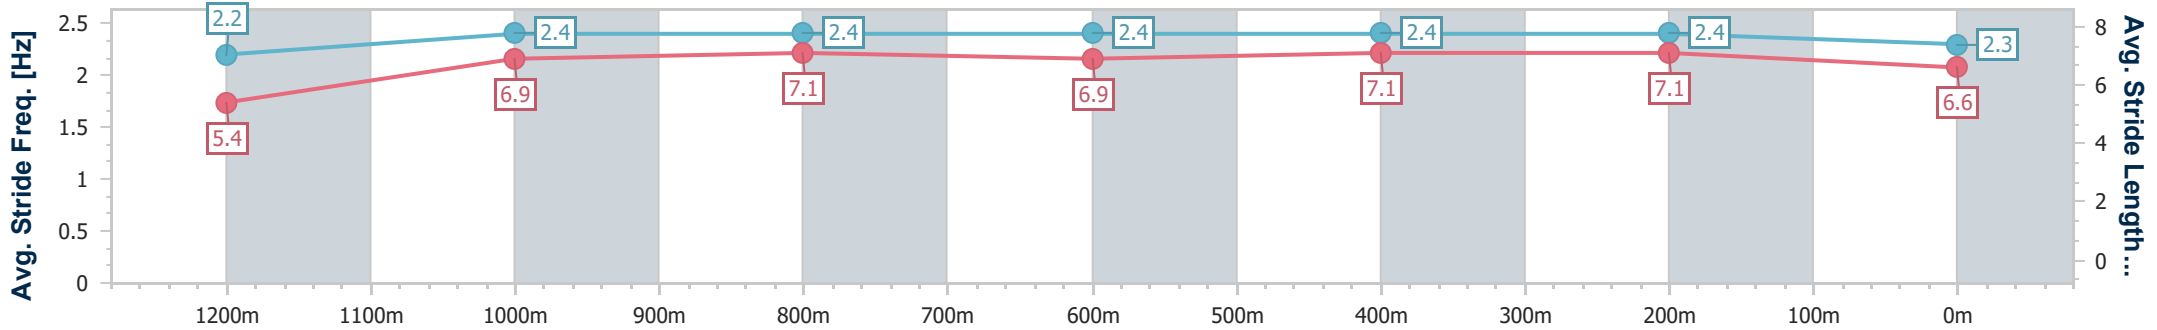

Sunshine Coast QLD Professional
Race 7: TAB BENCHMARK 58 Handicap - 1300m

14 January 2024 - 16:29

Track Rating: Soft 7, Weather: Fine, Rail Position: +9m Entire

Section	Overall	1200m	1000m	800m	600m	400m	200m
Section Times	1:21.71 [12] (0:07.93)	1:13.78 [1] (0:11.22)	1:02.56 [1] (0:11.83)	0:50.73 [1] (0:12.76)	0:37.97 [1] (0:12.45)	0:25.52 [1] (0:11.94)	0:13.58 [12] (0:13.58)
Average Speed [km/h]	45.2	64.4	61.0	56.9	58.3	60.2	53.1
Top Speed [km/h]	63.6	64.9	64.8	57.7	60.6	61.1	58.7
Avg. Dist. to Rail [m]	8.9	5.5	2.1	1.5	1.0	0.3	0.5
Avg. Stride Freq. [Hz]	2.2	2.3	2.2	2.1	2.2	2.2	2.1
Avg. Stride Length [m]	5.7	7.8	7.8	7.5	7.5	7.5	7.1

- [] Ranking at each section and finish
- .-.- No data available at this section
- NA No data available

Horse/Jockey Name	Sassy Choice
Final Rank	13
Fastest Section Time (Section)	0:08.50 (Overall)
Top Speed [km/h] (Section)	62.6 (400m)
Race State	Finished

Sunshine Coast QLD Professional
Race 7: TAB BENCHMARK 58 Handicap - 1300m

14 January 2024 - 16:29

Track Rating: Soft 7, Weather: Fine, Rail Position: +9m Entire

Section	Overall	1200m	1000m	800m	600m	400m	200m
Section Times	1:21.82 [13] (0:08.50)	1:13.32 [9] (0:11.97)	1:01.35 [10] (0:11.88)	0:49.47 [11] (0:12.48)	0:36.99 [12] (0:12.15)	0:24.84 [13] (0:11.73)	0:13.11 [13] (0:13.11)
Average Speed [km/h]	42.3	60.1	61.3	59.0	60.3	61.4	55.0
Top Speed [km/h]	57.2	62.0	61.9	60.9	61.5	62.6	60.6
Avg. Dist. to Rail [m]	6.7	4.0	3.5	3.5	3.3	3.8	3.9
Avg. Stride Freq. [Hz]	2.2	2.4	2.4	2.4	2.4	2.4	2.3
Avg. Stride Length [m]	5.4	6.9	7.1	6.9	7.1	7.1	6.6