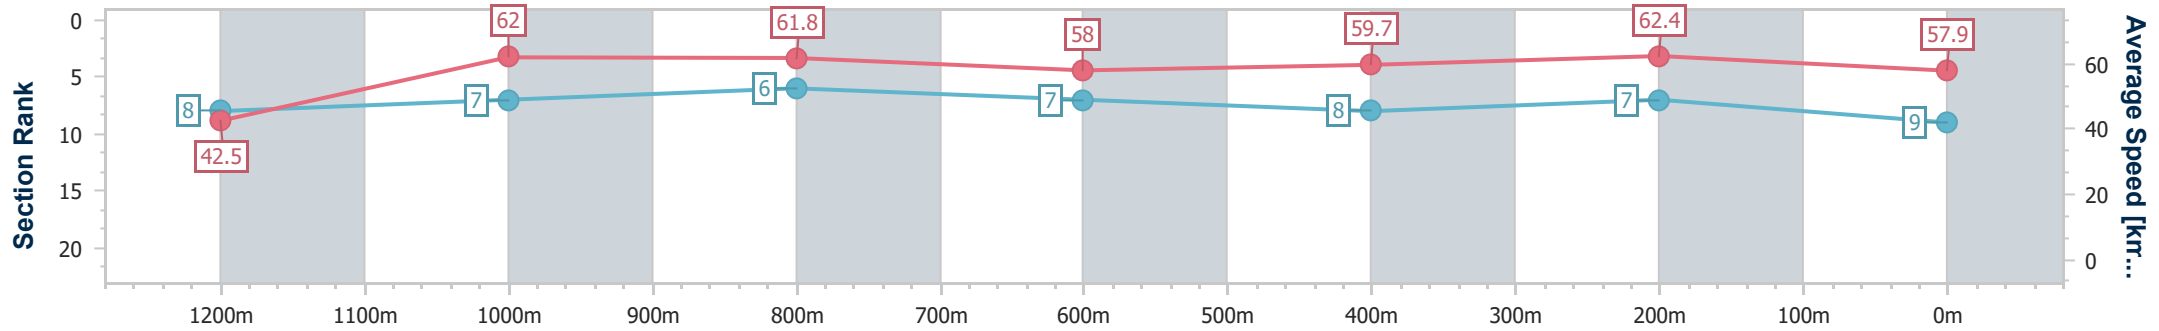

Sunshine Coast QLD Professional

Race 7: TAB BENCHMARK 58 Handicap - 1300m

14 January 2024 - 16:29

Track Rating: Soft 7, Weather: Fine, Rail Position: +9m Entire

Section	Overall	1200m	1000m	800m	600m	400m	200m
Section Times	1:20.40 [8] (0:08.57)	1:11.83 [10] (0:12.17)	0:59.66 [12] (0:11.72)	0:47.94 [12] (0:12.19)	0:35.75 [10] (0:12.01)	0:23.74 [9] (0:11.36)	0:12.38 [6] (0:12.38)
Average Speed [km/h]	41.8	59.5	62.0	60.1	61.1	63.4	58.1
Top Speed [km/h]	56.3	61.3	63.6	62.1	64.4	64.6	61.7
Avg. Dist. to Rail [m]	13.8	5.9	3.9	2.7	3.5	9.9	13.7
Avg. Stride Freq. [Hz]	2.1	2.3	2.3	2.2	2.3	2.4	2.3
Avg. Stride Length [m]	5.5	7.3	7.6	7.5	7.5	7.4	7.1

- [] Ranking at each section and finish
- .-.- No data available at this section
- NA No data available

Horse/Jockey Name	All The Shops
Final Rank	9
Fastest Section Time (Section)	0:08.43 (Overall)
Top Speed [km/h] (Section)	63.3 (1200m)
Race State	Finished

Sunshine Coast QLD Professional
Race 7: TAB BENCHMARK 58 Handicap - 1300m

14 January 2024 - 16:29

Track Rating: Soft 7, Weather: Fine, Rail Position: +9m Entire

Section	Overall	1200m	1000m	800m	600m	400m	200m
Section Times	1:20.42 [9] (0:08.43)	1:11.99 [8] (0:11.64)	1:00.35 [7] (0:11.73)	0:48.62 [6] (0:12.58)	0:36.04 [7] (0:12.10)	0:23.94 [8] (0:11.55)	0:12.39 [7] (0:12.39)
Average Speed [km/h]	42.5	62.0	61.8	58.0	59.7	62.4	57.9
Top Speed [km/h]	58.6	63.3	62.9	59.0	61.2	63.2	62.5
Avg. Dist. to Rail [m]	4.9	2.7	2.3	1.9	0.9	2.2	1.9
Avg. Stride Freq. [Hz]	1.9	2.2	2.2	2.2	2.2	2.3	2.2
Avg. Stride Length [m]	6.0	7.8	7.7	7.5	7.7	7.6	7.3