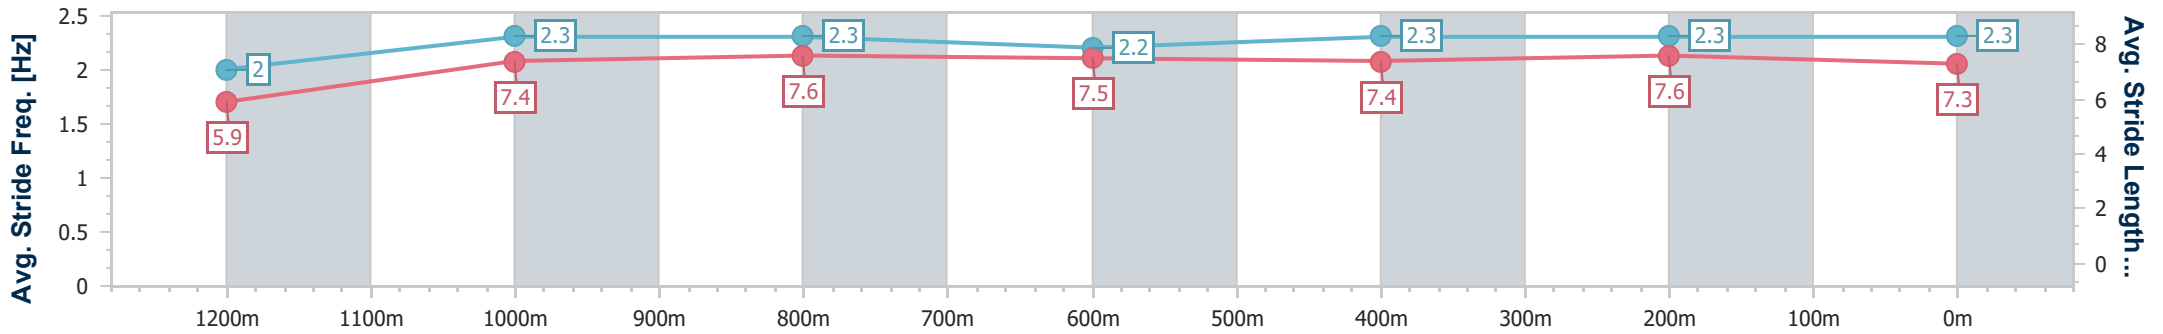

Horse/Jockey Name	Bambalam
Final Rank	2
Fastest Section Time (Section)	0:08.36 (Overall)
Top Speed [km/h] (Section)	63.2 (400m)
Race State	Finished

Sunshine Coast QLD Professional
Race 7: TAB BENCHMARK 58 Handicap - 1300m

14 January 2024 - 16:29

Track Rating: Soft 7, Weather: Fine, Rail Position: +9m Entire

Section	Overall	1200m	1000m	800m	600m	400m	200m
Section Times	1:19.99 [2] (0:08.36)	1:11.63 [6] (0:11.69)	0:59.94 [6] (0:11.78)	0:48.16 [7] (0:12.23)	0:35.93 [3] (0:12.25)	0:23.68 [4] (0:11.48)	0:12.20 [1] (0:12.20)
Average Speed [km/h]	42.9	61.6	62.0	60.4	59.9	62.5	59.1
Top Speed [km/h]	59.2	63.1	63.1	61.3	61.4	63.2	63.0
Avg. Dist. to Rail [m]	12.4	7.5	4.7	4.3	3.4	4.6	4.2
Avg. Stride Freq. [Hz]	2.0	2.3	2.3	2.2	2.3	2.3	2.3
Avg. Stride Length [m]	5.9	7.4	7.6	7.5	7.4	7.6	7.3

- [ ] Ranking at each section and finish
- -.-.- No data available at this section
- NA No data available