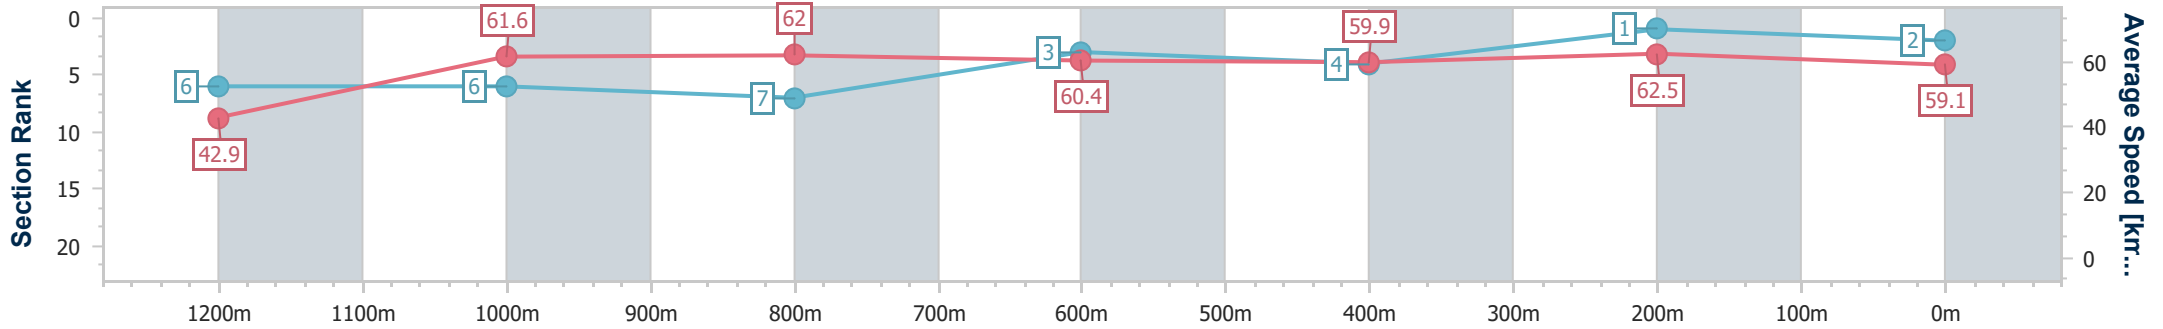

Horse/Jockey Name	Bambalam
Final Rank	2
Fastest Section Time (Section)	0:08.36 (Overall)
Top Speed [km/h] (Section)	63.2 (400m)
Race State	Finished

Sunshine Coast QLD Professional
Race 7: TAB BENCHMARK 58 Handicap - 1300m

14 January 2024 - 16:29

Track Rating: Soft 7, Weather: Fine, Rail Position: +9m Entire

Section	Overall	1200m	1000m	800m	600m	400m	200m
Section Times	1:19.99 [2] (0:08.36)	1:11.63 [6] (0:11.69)	0:59.94 [6] (0:11.78)	0:48.16 [7] (0:12.23)	0:35.93 [3] (0:12.25)	0:23.68 [4] (0:11.48)	0:12.20 [1] (0:12.20)
Average Speed [km/h]	42.9	61.6	62.0	60.4	59.9	62.5	59.1
Top Speed [km/h]	59.2	63.1	63.1	61.3	61.4	63.2	63.0
Avg. Dist. to Rail [m]	12.4	7.5	4.7	4.3	3.4	4.6	4.2
Avg. Stride Freq. [Hz]	2.0	2.3	2.3	2.2	2.3	2.3	2.3
Avg. Stride Length [m]	5.9	7.4	7.6	7.5	7.4	7.6	7.3

- [ ] Ranking at each section and finish
- -.-.- No data available at this section
- NA No data available