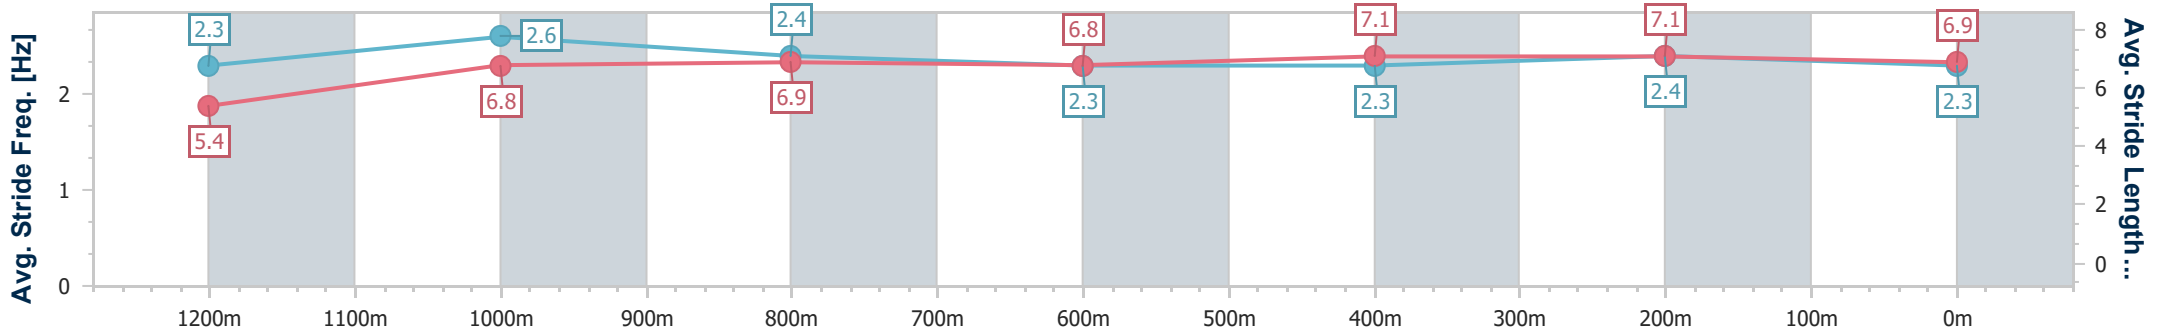

- [] Ranking at each section and finish
- .-.- No data available at this section
- NA No data available

Horse/Jockey Name	Masterplan
Final Rank	11
Fastest Section Time (Section)	0:08.00 (Overall)
Top Speed [km/h] (Section)	63.5 (1200m)
Race State	Finished

Sunshine Coast QLD Professional

Race 7: TAB BENCHMARK 58 Handicap - 1300m

14 January 2024 - 16:29

Track Rating: Soft 7, Weather: Fine, Rail Position: +9m Entire

Section	Overall	1200m	1000m	800m	600m	400m	200m
Section Times	1:20.67 [11] (0:08.00)	1:12.67 [2] (0:11.52)	1:01.15 [3] (0:12.02)	0:49.13 [3] (0:12.60)	0:36.53 [5] (0:12.17)	0:24.36 [5] (0:11.81)	0:12.55 [9] (0:12.55)
Average Speed [km/h]	45.4	62.5	60.2	57.4	59.5	60.9	57.1
Top Speed [km/h]	60.8	63.5	61.9	58.6	60.7	62.6	59.9
Avg. Dist. to Rail [m]	3.2	2.4	2.3	1.4	0.4	0.1	0.2
Avg. Stride Freq. [Hz]	2.3	2.6	2.4	2.3	2.3	2.4	2.3
Avg. Stride Length [m]	5.4	6.8	6.9	6.8	7.1	7.1	6.9