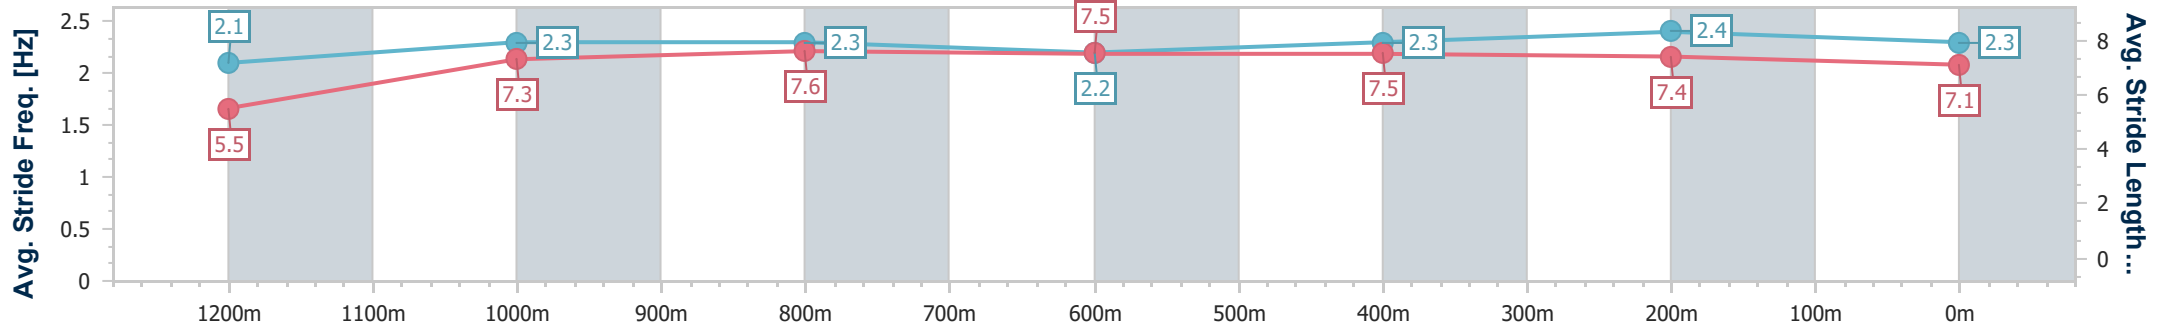

Sunshine Coast QLD Professional

Race 7: TAB BENCHMARK 58 Handicap - 1300m

14 January 2024 - 16:29

Track Rating: Soft 7, Weather: Fine, Rail Position: +9m Entire

Section	Overall	1200m	1000m	800m	600m	400m	200m
Section Times	1:20.40 [8] (0:08.57)	1:11.83 [10] (0:12.17)	0:59.66 [12] (0:11.72)	0:47.94 [12] (0:12.19)	0:35.75 [10] (0:12.01)	0:23.74 [9] (0:11.36)	0:12.38 [6] (0:12.38)
Average Speed [km/h]	41.8	59.5	62.0	60.1	61.1	63.4	58.1
Top Speed [km/h]	56.3	61.3	63.6	62.1	64.4	64.6	61.7
Avg. Dist. to Rail [m]	13.8	5.9	3.9	2.7	3.5	9.9	13.7
Avg. Stride Freq. [Hz]	2.1	2.3	2.3	2.2	2.3	2.4	2.3
Avg. Stride Length [m]	5.5	7.3	7.6	7.5	7.5	7.4	7.1

- [] Ranking at each section and finish
- .-.- No data available at this section
- NA No data available

Horse/Jockey Name	All The Shops
Final Rank	9
Fastest Section Time (Section)	0:08.43 (Overall)
Top Speed [km/h] (Section)	63.3 (1200m)
Race State	Finished