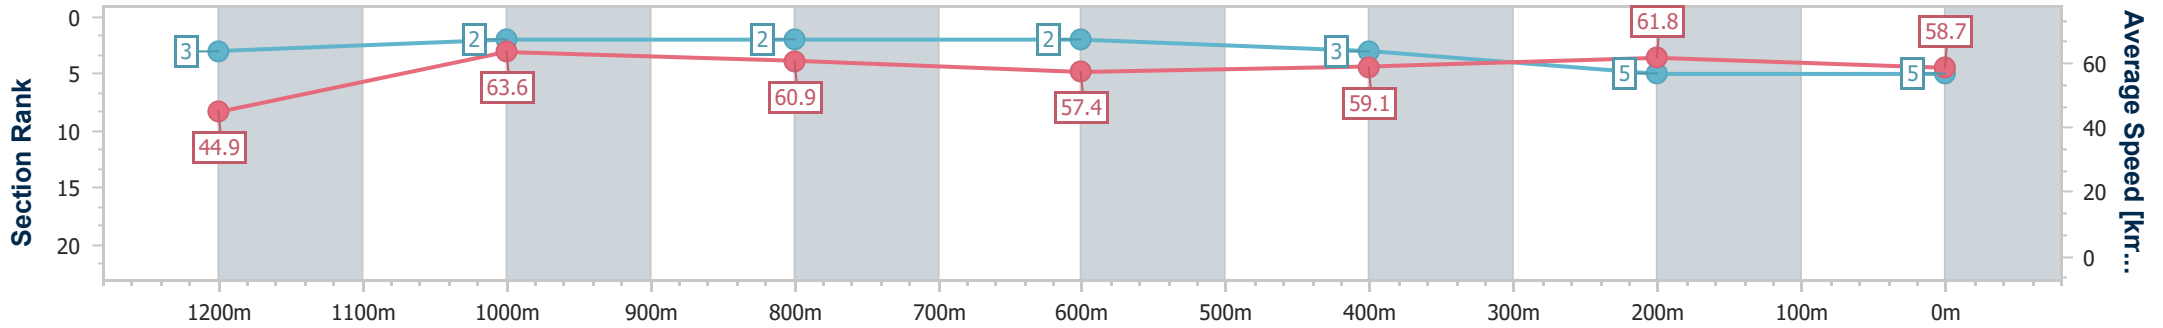

Horse/Jockey Name	Yamuzma
Final Rank	5
Fastest Section Time (Section)	0:08.04 (Overall)
Top Speed [km/h] (Section)	64.5 (1200m)
Race State	Finished

Sunshine Coast QLD Professional
Race 7: TAB BENCHMARK 58 Handicap - 1300m

14 January 2024 - 16:29

Track Rating: Soft 7, Weather: Fine, Rail Position: +9m Entire

Section	Overall	1200m	1000m	800m	600m	400m	200m
Section Times	1:20.15 [5] (0:08.04)	1:12.11 [3] (0:11.29)	1:00.82 [2] (0:11.93)	0:48.89 [2] (0:12.68)	0:36.21 [2] (0:12.32)	0:23.89 [3] (0:11.63)	0:12.26 [5] (0:12.26)
Average Speed [km/h]	44.9	63.6	60.9	57.4	59.1	61.8	58.7
Top Speed [km/h]	61.5	64.5	63.4	58.3	61.2	63.1	61.7
Avg. Dist. to Rail [m]	7.4	4.4	2.7	2.2	1.6	1.7	1.0
Avg. Stride Freq. [Hz]	2.2	2.3	2.3	2.2	2.3	2.3	2.3
Avg. Stride Length [m]	5.6	7.6	7.5	7.3	7.3	7.3	7.2

- [ ] Ranking at each section and finish
- -.-.- No data available at this section
- NA No data available