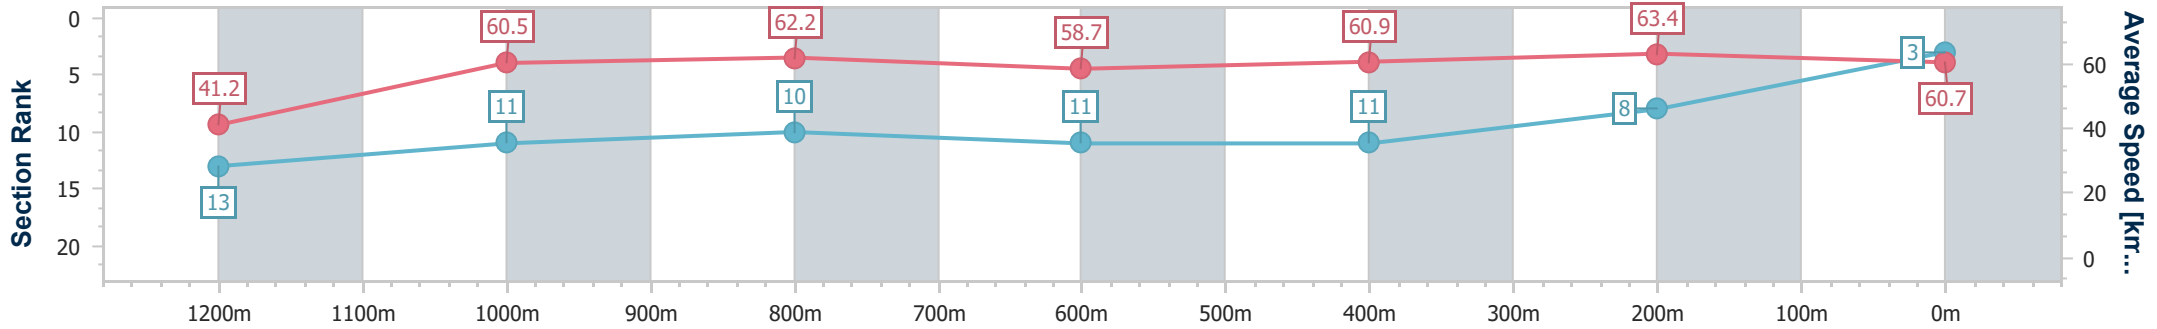

Sunshine Coast QLD Professional

Race 7: TAB BENCHMARK 58 Handicap - 1300m

14 January 2024 - 16:29

Track Rating: Soft 7, Weather: Fine, Rail Position: +9m Entire

Section	Overall	1200m	1000m	800m	600m	400m	200m
Section Times	1:19.99 [3] (0:08.73)	1:11.26 [13] (0:11.91)	0:59.35 [11] (0:11.67)	0:47.68 [10] (0:12.46)	0:35.22 [11] (0:12.00)	0:23.22 [11] (0:11.33)	0:11.89 [8]
Average Speed [km/h]	41.2	60.5	62.2	58.7	60.9	63.4	60.7
Top Speed [km/h]	60.5	61.9	62.7	62.4	63.5	64.6	63.3
Avg. Dist. to Rail [m]	11.0	3.1	2.1	2.9	2.2	5.3	6.7
Avg. Stride Freq. [Hz]	2.1	2.4	2.4	2.4	2.3	2.4	2.4
Avg. Stride Length [m]	5.4	6.8	7.1	6.9	7.2	7.3	7.0