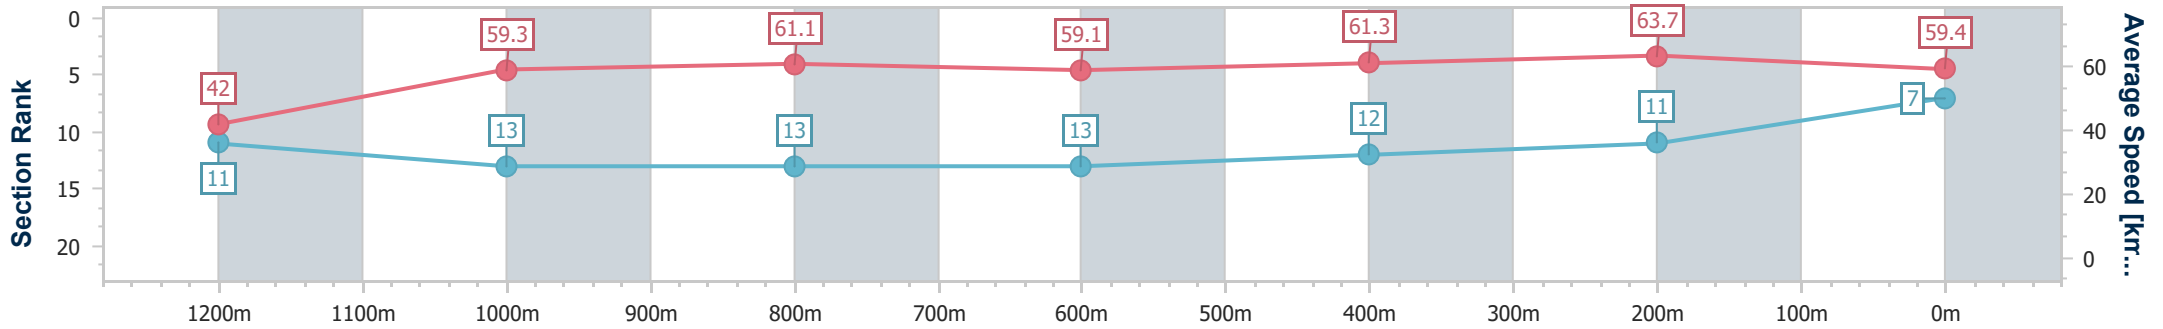

- [] Ranking at each section and finish
- .-.- No data available at this section
- NA No data available

Horse/Jockey Name	Golly Hutt
Final Rank	7
Fastest Section Time (Section)	0:08.59 (Overall)
Top Speed [km/h] (Section)	64.7 (400m)
Race State	Finished

Sunshine Coast QLD Professional
Race 7: TAB BENCHMARK 58 Handicap - 1300m

14 January 2024 - 16:29

Track Rating: Soft 7, Weather: Fine, Rail Position: +9m Entire

Section	Overall	1200m	1000m	800m	600m	400m	200m
Section Times	1:20.26 [7] (0:08.59)	1:11.67 [11] (0:12.16)	0:59.51 [13] (0:11.84)	0:47.67 [13] (0:12.36)	0:35.31 [13] (0:11.84)	0:23.47 [12] (0:11.33)	0:12.14 [11] (0:12.14)
Average Speed [km/h]	42.0	59.3	61.1	59.1	61.3	63.7	59.4
Top Speed [km/h]	56.7	61.1	62.2	60.8	63.4	64.7	62.2
Avg. Dist. to Rail [m]	9.0	4.1	2.9	1.6	2.3	5.5	7.6
Avg. Stride Freq. [Hz]	2.2	2.3	2.3	2.2	2.3	2.4	2.3
Avg. Stride Length [m]	5.3	7.3	7.6	7.4	7.5	7.5	7.2