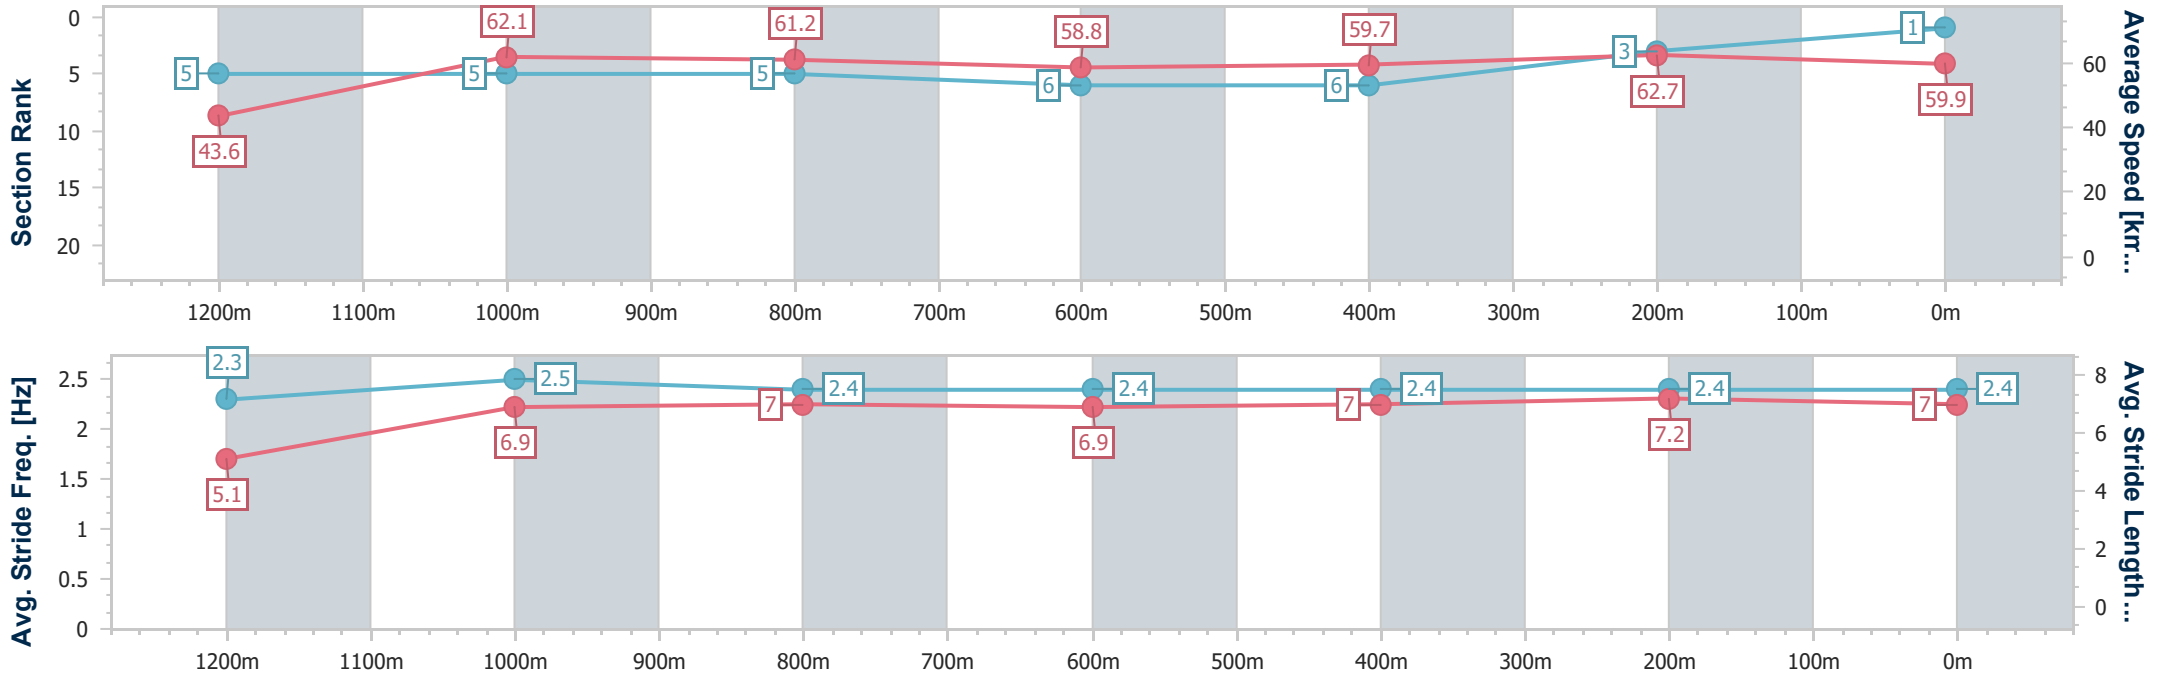

Horse/Jockey Name	Pretty Little Lass
Final Rank	1
Fastest Section Time (Section)	0:08.26 (Overall)
Top Speed [km/h] (Section)	64.1 (400m)
Race State	Finished

Sunshine Coast QLD Professional
Race 7: TAB BENCHMARK 58 Handicap - 1300m

14 January 2024 - 16:29

Track Rating: Soft 7, Weather: Fine, Rail Position: +9m Entire

Section	Overall	1200m	1000m	800m	600m	400m	200m
Section Times	1:19.85 [1] (0:08.26)	1:11.59 [5] (0:11.63)	0:59.96 [5] (0:11.86)	0:48.10 [5] (0:12.40)	0:35.70 [6] (0:12.17)	0:23.53 [6] (0:11.52)	0:12.01 [3] (0:12.01)
Average Speed [km/h]	43.6	62.1	61.2	58.8	59.7	62.7	59.9
Top Speed [km/h]	59.6	63.3	63.0	59.9	62.1	64.1	62.6
Avg. Dist. to Rail [m]	5.8	4.1	3.2	2.2	1.9	3.2	3.1
Avg. Stride Freq. [Hz]	2.3	2.5	2.4	2.4	2.4	2.4	2.4
Avg. Stride Length [m]	5.1	6.9	7.0	6.9	7.0	7.2	7.0

- [ ] Ranking at each section and finish
- -.-.- No data available at this section
- NA No data available