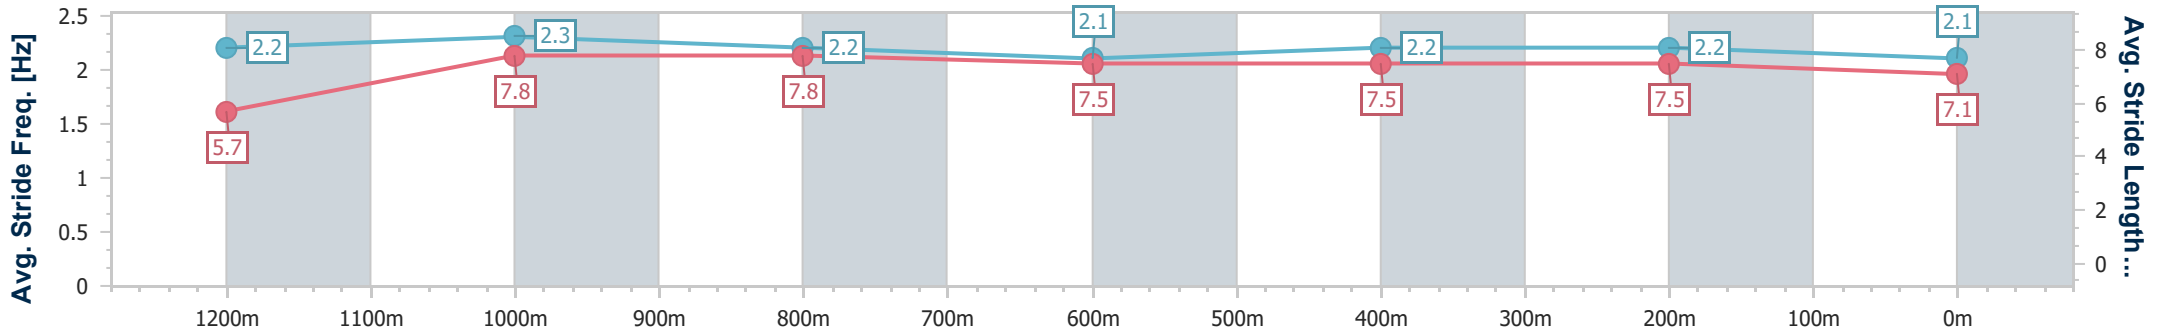

Sunshine Coast QLD Professional

Race 7: TAB BENCHMARK 58 Handicap - 1300m

14 January 2024 - 16:29

Track Rating: Soft 7, Weather: Fine, Rail Position: +9m Entire

Section	Overall	1200m	1000m	800m	600m	400m	200m
Section Times	1:20.67 [11] (0:08.00)	1:12.67 [2] (0:11.52)	1:01.15 [3] (0:12.02)	0:49.13 [3] (0:12.60)	0:36.53 [5] (0:12.17)	0:24.36 [5] (0:11.81)	0:12.55 [9] (0:12.55)
Average Speed [km/h]	45.4	62.5	60.2	57.4	59.5	60.9	57.1
Top Speed [km/h]	60.8	63.5	61.9	58.6	60.7	62.6	59.9
Avg. Dist. to Rail [m]	3.2	2.4	2.3	1.4	0.4	0.1	0.2
Avg. Stride Freq. [Hz]	2.3	2.6	2.4	2.3	2.3	2.4	2.3
Avg. Stride Length [m]	5.4	6.8	6.9	6.8	7.1	7.1	6.9

- [] Ranking at each section and finish
- .-.- No data available at this section
- NA No data available

Horse/Jockey Name	Yidabah
Final Rank	12
Fastest Section Time (Section)	0:07.93 (Overall)
Top Speed [km/h] (Section)	64.9 (1200m)
Race State	Finished

Sunshine Coast QLD Professional
Race 7: TAB BENCHMARK 58 Handicap - 1300m

14 January 2024 - 16:29

Track Rating: Soft 7, Weather: Fine, Rail Position: +9m Entire

Section	Overall	1200m	1000m	800m	600m	400m	200m
Section Times	1:21.71 [12] (0:07.93)	1:13.78 [1] (0:11.22)	1:02.56 [1] (0:11.83)	0:50.73 [1] (0:12.76)	0:37.97 [1] (0:12.45)	0:25.52 [1] (0:11.94)	0:13.58 [12] (0:13.58)
Average Speed [km/h]	45.2	64.4	61.0	56.9	58.3	60.2	53.1
Top Speed [km/h]	63.6	64.9	64.8	57.7	60.6	61.1	58.7
Avg. Dist. to Rail [m]	8.9	5.5	2.1	1.5	1.0	0.3	0.5
Avg. Stride Freq. [Hz]	2.2	2.3	2.2	2.1	2.2	2.2	2.1
Avg. Stride Length [m]	5.7	7.8	7.8	7.5	7.5	7.5	7.1