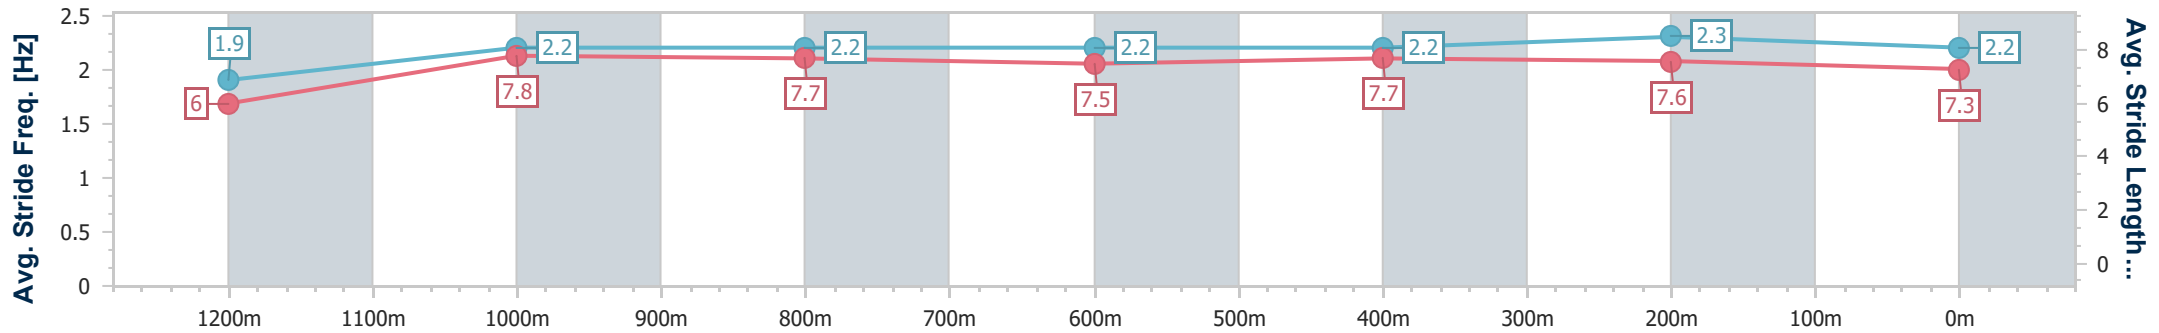

- [] Ranking at each section and finish
- .-.- No data available at this section
- NA No data available

Horse/Jockey Name	All The Shops
Final Rank	9
Fastest Section Time (Section)	0:08.43 (Overall)
Top Speed [km/h] (Section)	63.3 (1200m)
Race State	Finished

Sunshine Coast QLD Professional
Race 7: TAB BENCHMARK 58 Handicap - 1300m

14 January 2024 - 16:29

Track Rating: Soft 7, Weather: Fine, Rail Position: +9m Entire

Section	Overall	1200m	1000m	800m	600m	400m	200m
Section Times	1:20.42 [9] (0:08.43)	1:11.99 [8] (0:11.64)	1:00.35 [7] (0:11.73)	0:48.62 [6] (0:12.58)	0:36.04 [7] (0:12.10)	0:23.94 [8] (0:11.55)	0:12.39 [7] (0:12.39)
Average Speed [km/h]	42.5	62.0	61.8	58.0	59.7	62.4	57.9
Top Speed [km/h]	58.6	63.3	62.9	59.0	61.2	63.2	62.5
Avg. Dist. to Rail [m]	4.9	2.7	2.3	1.9	0.9	2.2	1.9
Avg. Stride Freq. [Hz]	1.9	2.2	2.2	2.2	2.2	2.3	2.2
Avg. Stride Length [m]	6.0	7.8	7.7	7.5	7.7	7.6	7.3