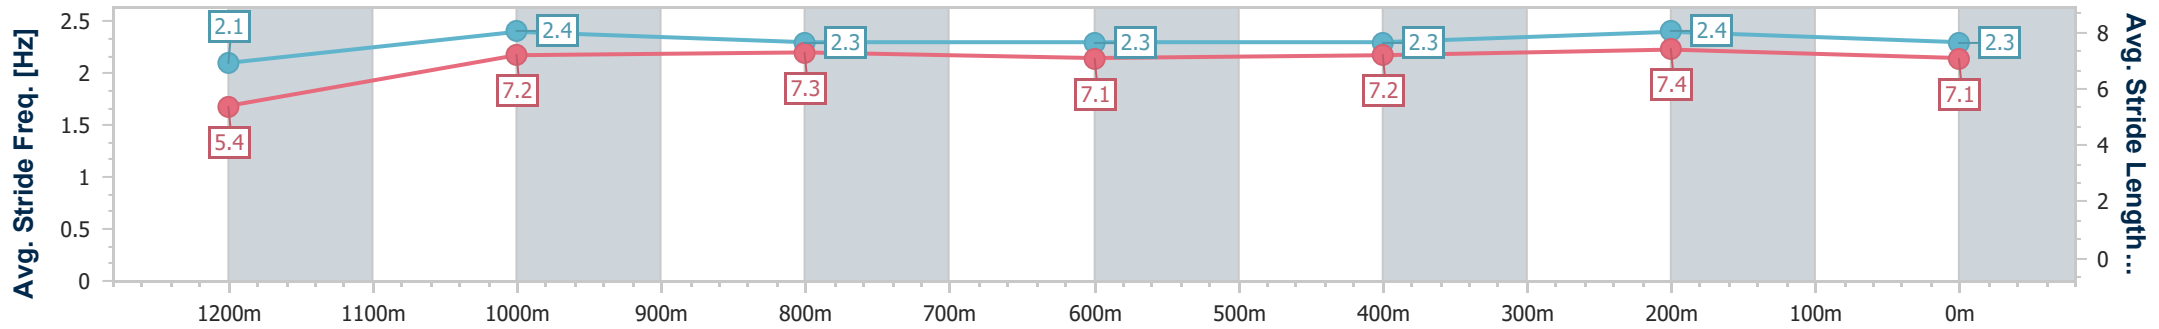

- [] Ranking at each section and finish
- .-.- No data available at this section
- NA No data available

Horse/Jockey Name	Sian Star
Final Rank	10
Fastest Section Time (Section)	0:08.69 (Overall)
Top Speed [km/h] (Section)	64.2 (400m)
Race State	Finished

Sunshine Coast QLD Professional

Race 7: TAB BENCHMARK 58 Handicap - 1300m

14 January 2024 - 16:29

Track Rating: Soft 7, Weather: Fine, Rail Position: +9m Entire

Section	Overall	1200m	1000m	800m	600m	400m	200m
Section Times	1:20.53 [10] (0:08.69)	1:11.84 [12] (0:11.75)	1:00.09 [9] (0:11.78)	0:48.31 [9] (0:12.40)	0:35.91 [9] (0:12.06)	0:23.85 [10] (0:11.44)	0:12.41 [10] (0:12.41)
Average Speed [km/h]	41.7	61.3	61.6	58.3	59.4	63.1	58.0
Top Speed [km/h]	57.9	62.7	62.3	60.1	62.2	64.2	61.5
Avg. Dist. to Rail [m]	6.5	2.7	2.2	1.0	0.8	0.8	2.7
Avg. Stride Freq. [Hz]	2.1	2.4	2.3	2.3	2.3	2.4	2.3
Avg. Stride Length [m]	5.4	7.2	7.3	7.1	7.2	7.4	7.1

- [] Ranking at each section and finish
- .-.- No data available at this section
- NA No data available

Horse/Jockey Name	Masterplan
Final Rank	11
Fastest Section Time (Section)	0:08.00 (Overall)
Top Speed [km/h] (Section)	63.5 (1200m)
Race State	Finished