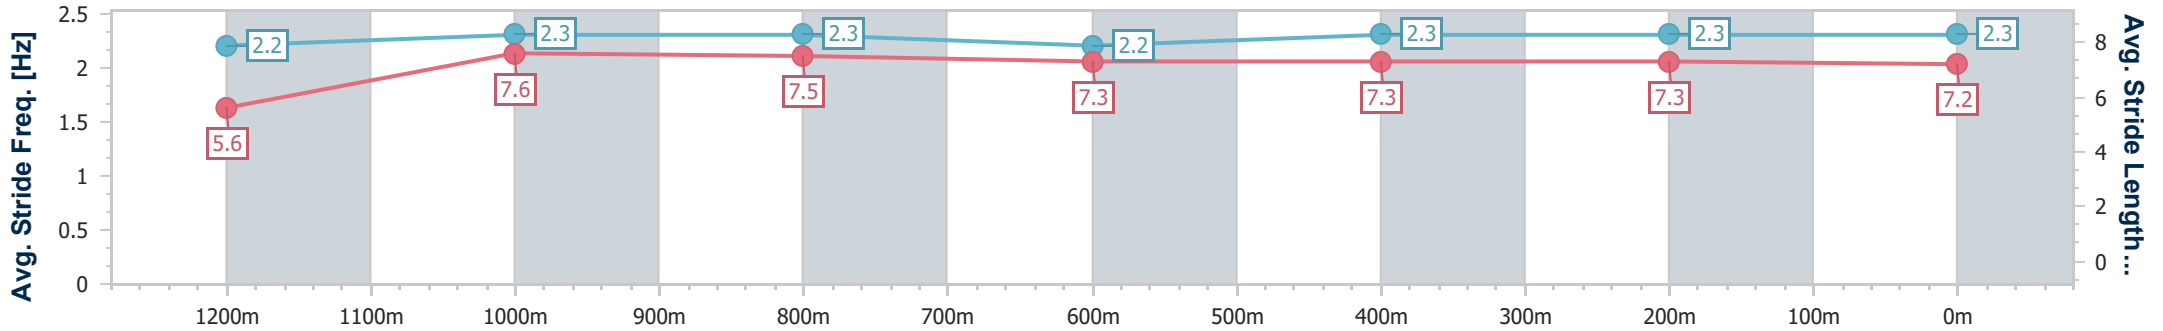

Horse/Jockey Name	Yamuzma
Final Rank	5
Fastest Section Time (Section)	0:08.04 (Overall)
Top Speed [km/h] (Section)	64.5 (1200m)
Race State	Finished

Sunshine Coast QLD Professional
Race 7: TAB BENCHMARK 58 Handicap - 1300m

14 January 2024 - 16:29

Track Rating: Soft 7, Weather: Fine, Rail Position: +9m Entire

Section	Overall	1200m	1000m	800m	600m	400m	200m
Section Times	1:20.15 [5] (0:08.04)	1:12.11 [3] (0:11.29)	1:00.82 [2] (0:11.93)	0:48.89 [2] (0:12.68)	0:36.21 [2] (0:12.32)	0:23.89 [3] (0:11.63)	0:12.26 [5] (0:12.26)
Average Speed [km/h]	44.9	63.6	60.9	57.4	59.1	61.8	58.7
Top Speed [km/h]	61.5	64.5	63.4	58.3	61.2	63.1	61.7
Avg. Dist. to Rail [m]	7.4	4.4	2.7	2.2	1.6	1.7	1.0
Avg. Stride Freq. [Hz]	2.2	2.3	2.3	2.2	2.3	2.3	2.3
Avg. Stride Length [m]	5.6	7.6	7.5	7.3	7.3	7.3	7.2

- [ ] Ranking at each section and finish
- -.-.- No data available at this section
- NA No data available