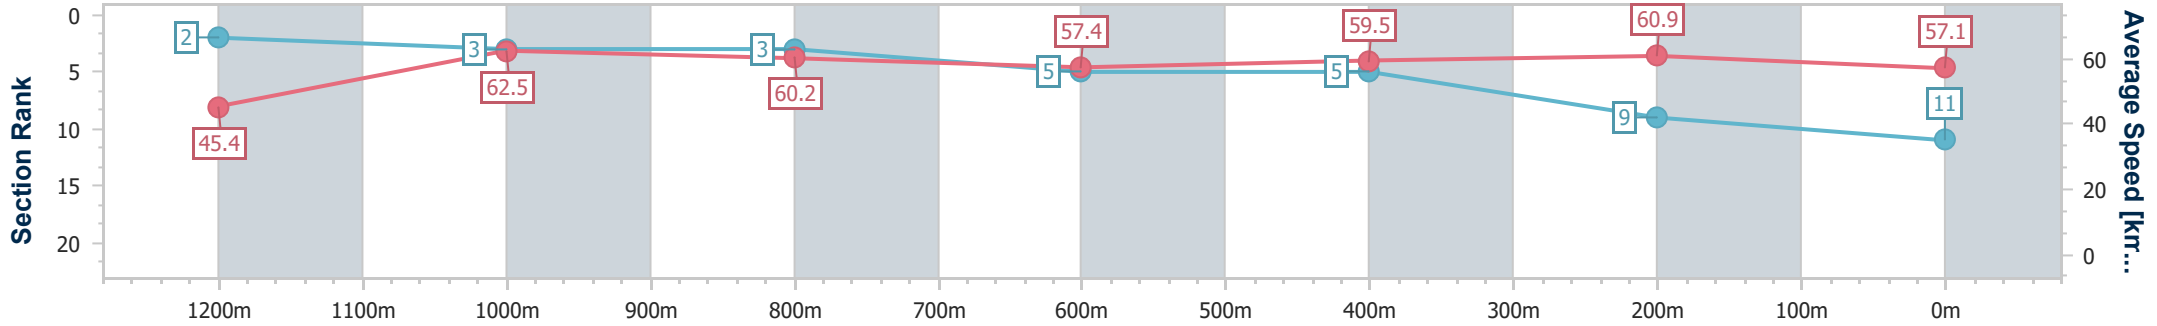

- [] Ranking at each section and finish
- .-.- No data available at this section
- NA No data available

Horse/Jockey Name	Masterplan
Final Rank	11
Fastest Section Time (Section)	0:08.00 (Overall)
Top Speed [km/h] (Section)	63.5 (1200m)
Race State	Finished

Sunshine Coast QLD Professional

Race 7: TAB BENCHMARK 58 Handicap - 1300m

14 January 2024 - 16:29

Track Rating: Soft 7, Weather: Fine, Rail Position: +9m Entire

Section	Overall	1200m	1000m	800m	600m	400m	200m
Section Times	1:20.67 [11] (0:08.00)	1:12.67 [2] (0:11.52)	1:01.15 [3] (0:12.02)	0:49.13 [3] (0:12.60)	0:36.53 [5] (0:12.17)	0:24.36 [5] (0:11.81)	0:12.55 [9] (0:12.55)
Average Speed [km/h]	45.4	62.5	60.2	57.4	59.5	60.9	57.1
Top Speed [km/h]	60.8	63.5	61.9	58.6	60.7	62.6	59.9
Avg. Dist. to Rail [m]	3.2	2.4	2.3	1.4	0.4	0.1	0.2
Avg. Stride Freq. [Hz]	2.3	2.6	2.4	2.3	2.3	2.4	2.3
Avg. Stride Length [m]	5.4	6.8	6.9	6.8	7.1	7.1	6.9