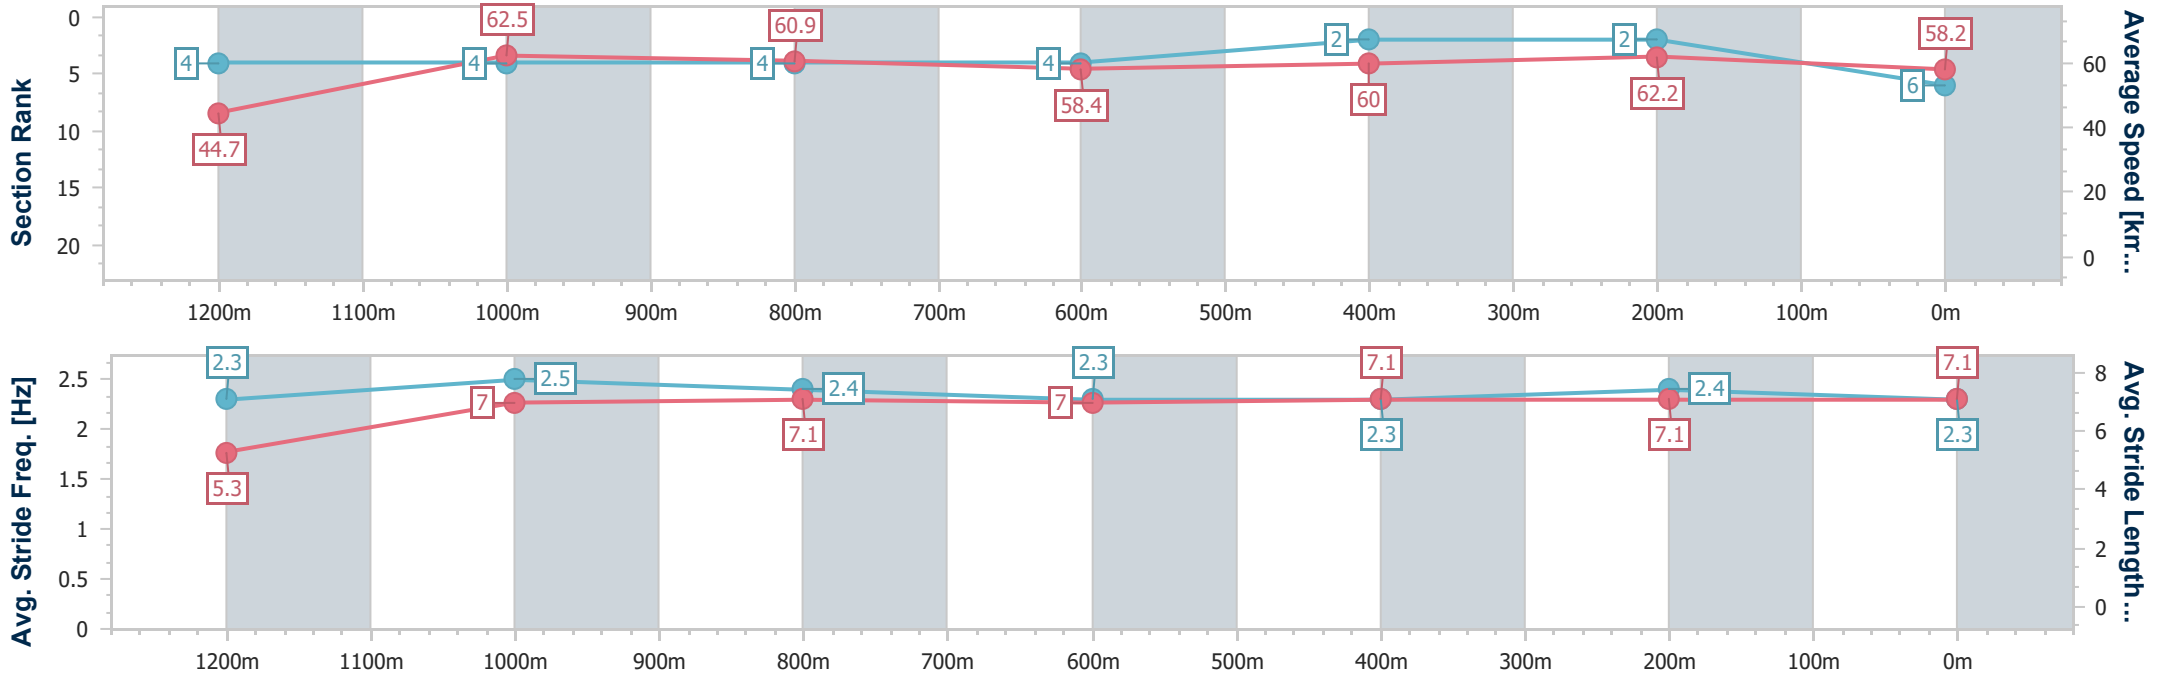

- [] Ranking at each section and finish
- .-.- No data available at this section
- NA No data available

Horse/Jockey Name	Hooks
Final Rank	6
Fastest Section Time (Section)	0:08.10 (Overall)
Top Speed [km/h] (Section)	63.8 (1200m)
Race State	Finished

Sunshine Coast QLD Professional
Race 7: TAB BENCHMARK 58 Handicap - 1300m

14 January 2024 - 16:29

Track Rating: Soft 7, Weather: Fine, Rail Position: +9m Entire

Section	Overall	1200m	1000m	800m	600m	400m	200m
Section Times	1:20.15 [6] (0:08.10)	1:12.05 [4] (0:11.53)	1:00.52 [4] (0:11.92)	0:48.60 [4] (0:12.58)	0:36.02 [4] (0:12.12)	0:23.90 [2] (0:11.56)	0:12.34 [2] (0:12.34)
Average Speed [km/h]	44.7	62.5	60.9	58.4	60.0	62.2	58.2
Top Speed [km/h]	61.9	63.8	63.0	59.3	61.7	63.5	61.3
Avg. Dist. to Rail [m]	4.3	3.7	3.5	3.5	1.4	2.2	2.3
Avg. Stride Freq. [Hz]	2.3	2.5	2.4	2.3	2.3	2.4	2.3
Avg. Stride Length [m]	5.3	7.0	7.1	7.0	7.1	7.1	7.1