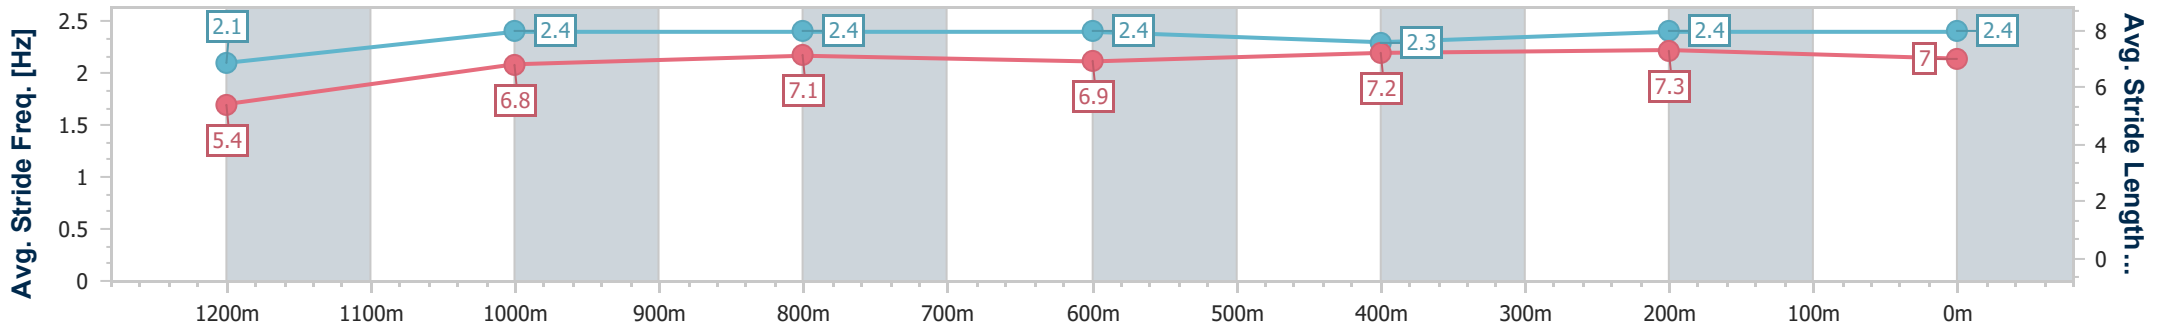

Sunshine Coast QLD Professional

Race 7: TAB BENCHMARK 58 Handicap - 1300m

14 January 2024 - 16:29

Track Rating: Soft 7, Weather: Fine, Rail Position: +9m Entire

Section	Overall	1200m	1000m	800m	600m	400m	200m
Section Times	1:19.99 [3] (0:08.73)	1:11.26 [13] (0:11.91)	0:59.35 [11] (0:11.67)	0:47.68 [10] (0:12.46)	0:35.22 [11] (0:12.00)	0:23.22 [11] (0:11.33)	0:11.89 [8]
Average Speed [km/h]	41.2	60.5	62.2	58.7	60.9	63.4	60.7
Top Speed [km/h]	60.5	61.9	62.7	62.4	63.5	64.6	63.3
Avg. Dist. to Rail [m]	11.0	3.1	2.1	2.9	2.2	5.3	6.7
Avg. Stride Freq. [Hz]	2.1	2.4	2.4	2.4	2.3	2.4	2.4
Avg. Stride Length [m]	5.4	6.8	7.1	6.9	7.2	7.3	7.0