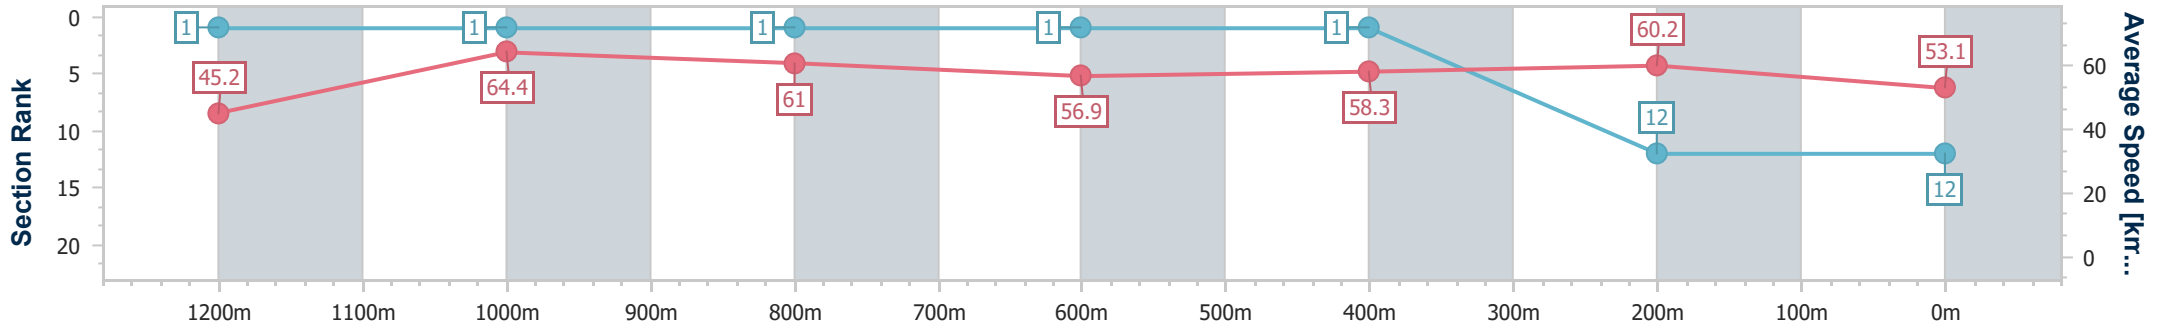

Sunshine Coast QLD Professional

Race 7: TAB BENCHMARK 58 Handicap - 1300m

14 January 2024 - 16:29

Track Rating: Soft 7, Weather: Fine, Rail Position: +9m Entire

Section	Overall	1200m	1000m	800m	600m	400m	200m
Section Times	1:20.67 [11] (0:08.00)	1:12.67 [2] (0:11.52)	1:01.15 [3] (0:12.02)	0:49.13 [3] (0:12.60)	0:36.53 [5] (0:12.17)	0:24.36 [5] (0:11.81)	0:12.55 [9] (0:12.55)
Average Speed [km/h]	45.4	62.5	60.2	57.4	59.5	60.9	57.1
Top Speed [km/h]	60.8	63.5	61.9	58.6	60.7	62.6	59.9
Avg. Dist. to Rail [m]	3.2	2.4	2.3	1.4	0.4	0.1	0.2
Avg. Stride Freq. [Hz]	2.3	2.6	2.4	2.3	2.3	2.4	2.3
Avg. Stride Length [m]	5.4	6.8	6.9	6.8	7.1	7.1	6.9

- [] Ranking at each section and finish
- .-.- No data available at this section
- NA No data available

Horse/Jockey Name	Yidabah
Final Rank	12
Fastest Section Time (Section)	0:07.93 (Overall)
Top Speed [km/h] (Section)	64.9 (1200m)
Race State	Finished

Sunshine Coast QLD Professional
Race 7: TAB BENCHMARK 58 Handicap - 1300m

14 January 2024 - 16:29

Track Rating: Soft 7, Weather: Fine, Rail Position: +9m Entire

Section	Overall	1200m	1000m	800m	600m	400m	200m
Section Times	1:21.71 [12] (0:07.93)	1:13.78 [1] (0:11.22)	1:02.56 [1] (0:11.83)	0:50.73 [1] (0:12.76)	0:37.97 [1] (0:12.45)	0:25.52 [1] (0:11.94)	0:13.58 [12] (0:13.58)
Average Speed [km/h]	45.2	64.4	61.0	56.9	58.3	60.2	53.1
Top Speed [km/h]	63.6	64.9	64.8	57.7	60.6	61.1	58.7
Avg. Dist. to Rail [m]	8.9	5.5	2.1	1.5	1.0	0.3	0.5
Avg. Stride Freq. [Hz]	2.2	2.3	2.2	2.1	2.2	2.2	2.1
Avg. Stride Length [m]	5.7	7.8	7.8	7.5	7.5	7.5	7.1