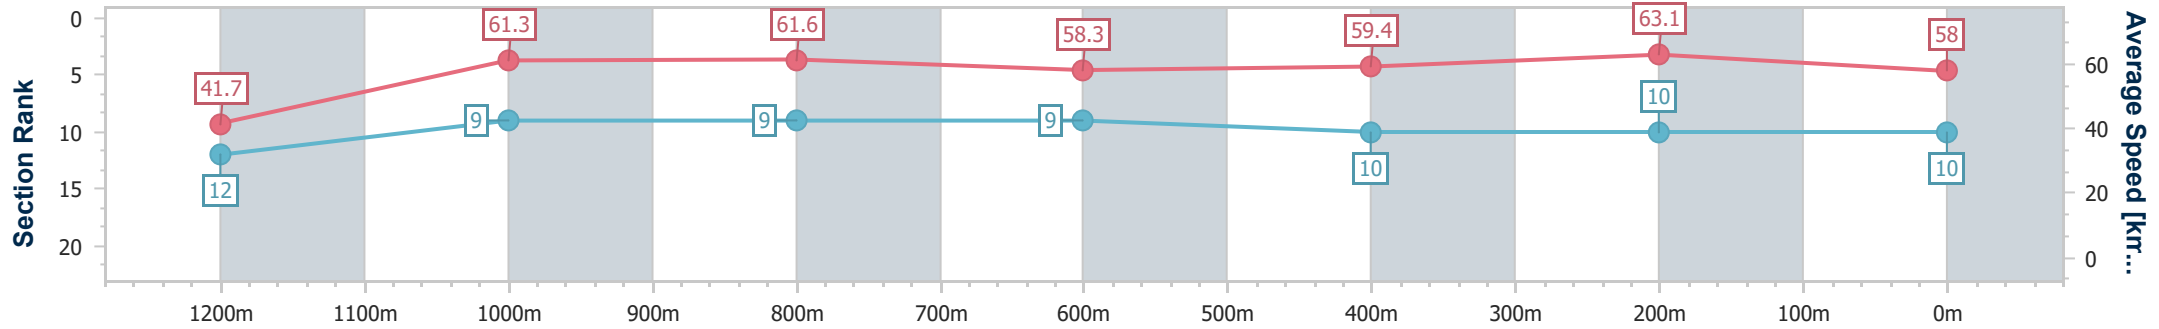

- [] Ranking at each section and finish
- .-.- No data available at this section
- NA No data available

Horse/Jockey Name	Sian Star
Final Rank	10
Fastest Section Time (Section)	0:08.69 (Overall)
Top Speed [km/h] (Section)	64.2 (400m)
Race State	Finished

Sunshine Coast QLD Professional

Race 7: TAB BENCHMARK 58 Handicap - 1300m

14 January 2024 - 16:29

Track Rating: Soft 7, Weather: Fine, Rail Position: +9m Entire

Section	Overall	1200m	1000m	800m	600m	400m	200m
Section Times	1:20.53 [10] (0:08.69)	1:11.84 [12] (0:11.75)	1:00.09 [9] (0:11.78)	0:48.31 [9] (0:12.40)	0:35.91 [9] (0:12.06)	0:23.85 [10] (0:11.44)	0:12.41 [10] (0:12.41)
Average Speed [km/h]	41.7	61.3	61.6	58.3	59.4	63.1	58.0
Top Speed [km/h]	57.9	62.7	62.3	60.1	62.2	64.2	61.5
Avg. Dist. to Rail [m]	6.5	2.7	2.2	1.0	0.8	0.8	2.7
Avg. Stride Freq. [Hz]	2.1	2.4	2.3	2.3	2.3	2.4	2.3
Avg. Stride Length [m]	5.4	7.2	7.3	7.1	7.2	7.4	7.1

- [] Ranking at each section and finish
- .-.- No data available at this section
- NA No data available

Horse/Jockey Name	Masterplan
Final Rank	11
Fastest Section Time (Section)	0:08.00 (Overall)
Top Speed [km/h] (Section)	63.5 (1200m)
Race State	Finished