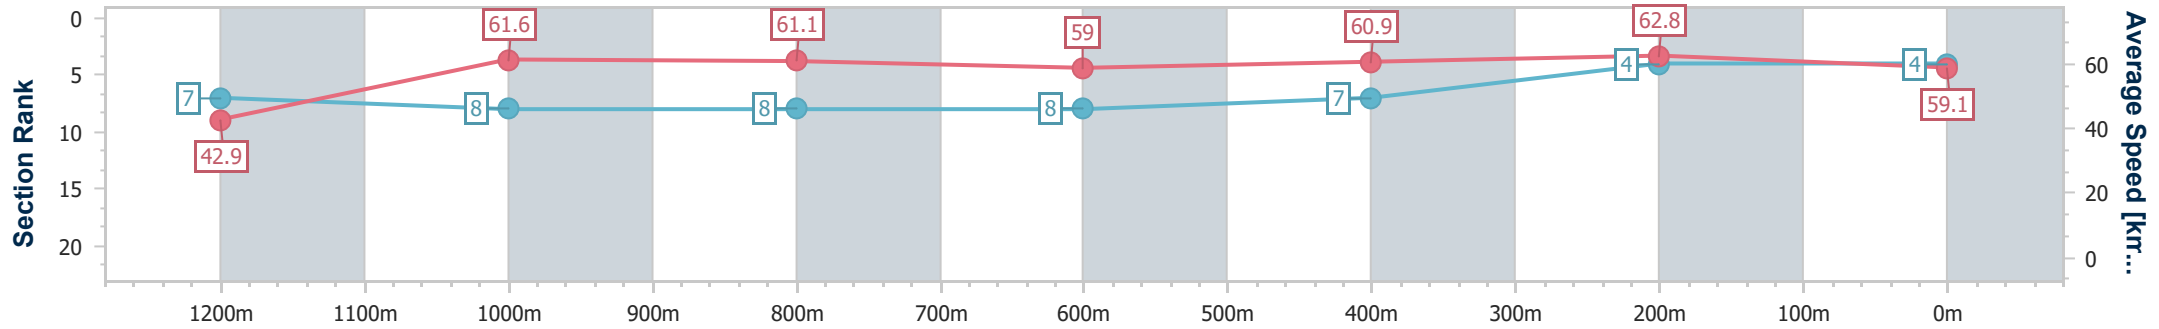

Sunshine Coast QLD Professional

Race 7: TAB BENCHMARK 58 Handicap - 1300m

14 January 2024 - 16:29

Track Rating: Soft 7, Weather: Fine, Rail Position: +9m Entire

Section	Overall	1200m	1000m	800m	600m	400m	200m
Section Times	1:20.02 [4] (0:08.39)	1:11.63 [7] (0:11.74)	0:59.89 [8] (0:11.86)	0:48.03 [8] (0:12.39)	0:35.64 [8] (0:12.04)	0:23.60 [7] (0:11.43)	0:12.17 [4] (0:12.17)
Average Speed [km/h]	42.9	61.6	61.1	59.0	60.9	62.8	59.1
Top Speed [km/h]	58.1	63.2	62.8	60.9	62.9	63.8	61.9
Avg. Dist. to Rail [m]	11.0	5.0	3.0	2.3	2.9	5.7	5.7
Avg. Stride Freq. [Hz]	2.2	2.4	2.3	2.3	2.3	2.4	2.3
Avg. Stride Length [m]	5.5	7.2	7.3	7.2	7.4	7.4	7.2