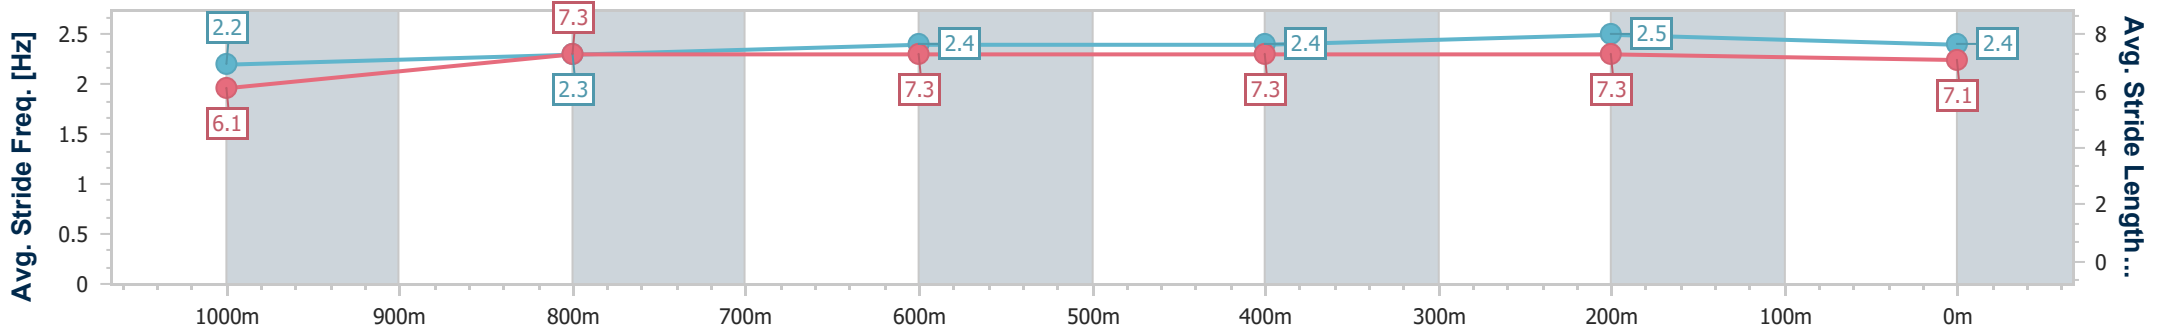

Sunshine Coast QLD Professional

Race 6: WEALTH DIRECTIONS Class 3 Handicap - 1200m

14 January 2024 - 15:49

Track Rating: Soft 7, Weather: Fine, Rail Position: +9m Entire

Section	Overall	1000m	800m	600m	400m	200m
Section Times	1:12.70 [6] (0:14.52)	0:58.18 [6] (0:11.78)	0:46.40 [6] (0:11.77)	0:34.63 [6] (0:11.52)	0:23.11 [7] (0:11.17)	0:11.94 [7] (0:11.94)
Average Speed [km/h]	49.5	61.8	61.8	63.2	64.3	60.4
Top Speed [km/h]	62.4	63.1	63.2	64.9	65.2	63.6
Avg. Dist. to Rail [m]	4.9	2.6	1.9	1.8	5.0	5.6
Avg. Stride Freq. [Hz]	2.2	2.3	2.4	2.4	2.5	2.4
Avg. Stride Length [m]	6.1	7.3	7.3	7.3	7.3	7.1

- [ ] Ranking at each section and finish
- .-.- No data available at this section
- NA No data available

Horse/Jockey Name	Oriental Princess
Final Rank	7
Fastest Section Time (Section)	0:11.42 (400m)
Top Speed [km/h] (Section)	63.9 (400m)
Race State	Finished