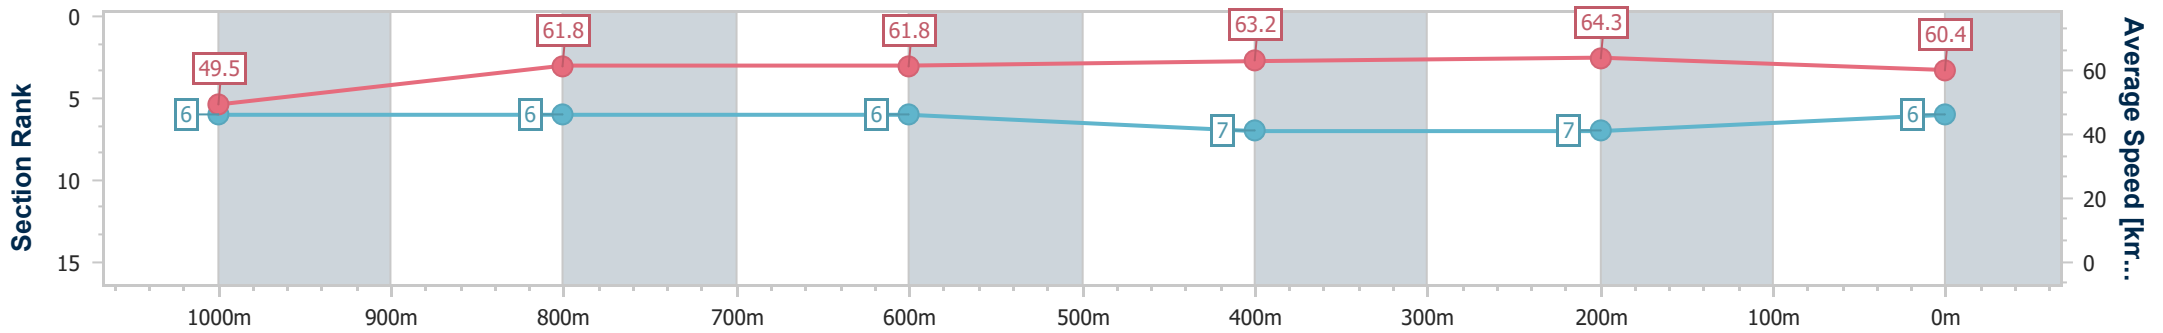

Sunshine Coast QLD Professional

Race 6: WEALTH DIRECTIONS Class 3 Handicap - 1200m

14 January 2024 - 15:49

Track Rating: Soft 7, Weather: Fine, Rail Position: +9m Entire

Section	Overall	1000m	800m	600m	400m	200m
Section Times	1:12.70 [6] (0:14.52)	0:58.18 [6] (0:11.78)	0:46.40 [6] (0:11.77)	0:34.63 [6] (0:11.52)	0:23.11 [7] (0:11.17)	0:11.94 [7] (0:11.94)
Average Speed [km/h]	49.5	61.8	61.8	63.2	64.3	60.4
Top Speed [km/h]	62.4	63.1	63.2	64.9	65.2	63.6
Avg. Dist. to Rail [m]	4.9	2.6	1.9	1.8	5.0	5.6
Avg. Stride Freq. [Hz]	2.2	2.3	2.4	2.4	2.5	2.4
Avg. Stride Length [m]	6.1	7.3	7.3	7.3	7.3	7.1

- [ ] Ranking at each section and finish
- .-.- No data available at this section
- NA No data available

Horse/Jockey Name	Oriental Princess
Final Rank	7
Fastest Section Time (Section)	0:11.42 (400m)
Top Speed [km/h] (Section)	63.9 (400m)
Race State	Finished