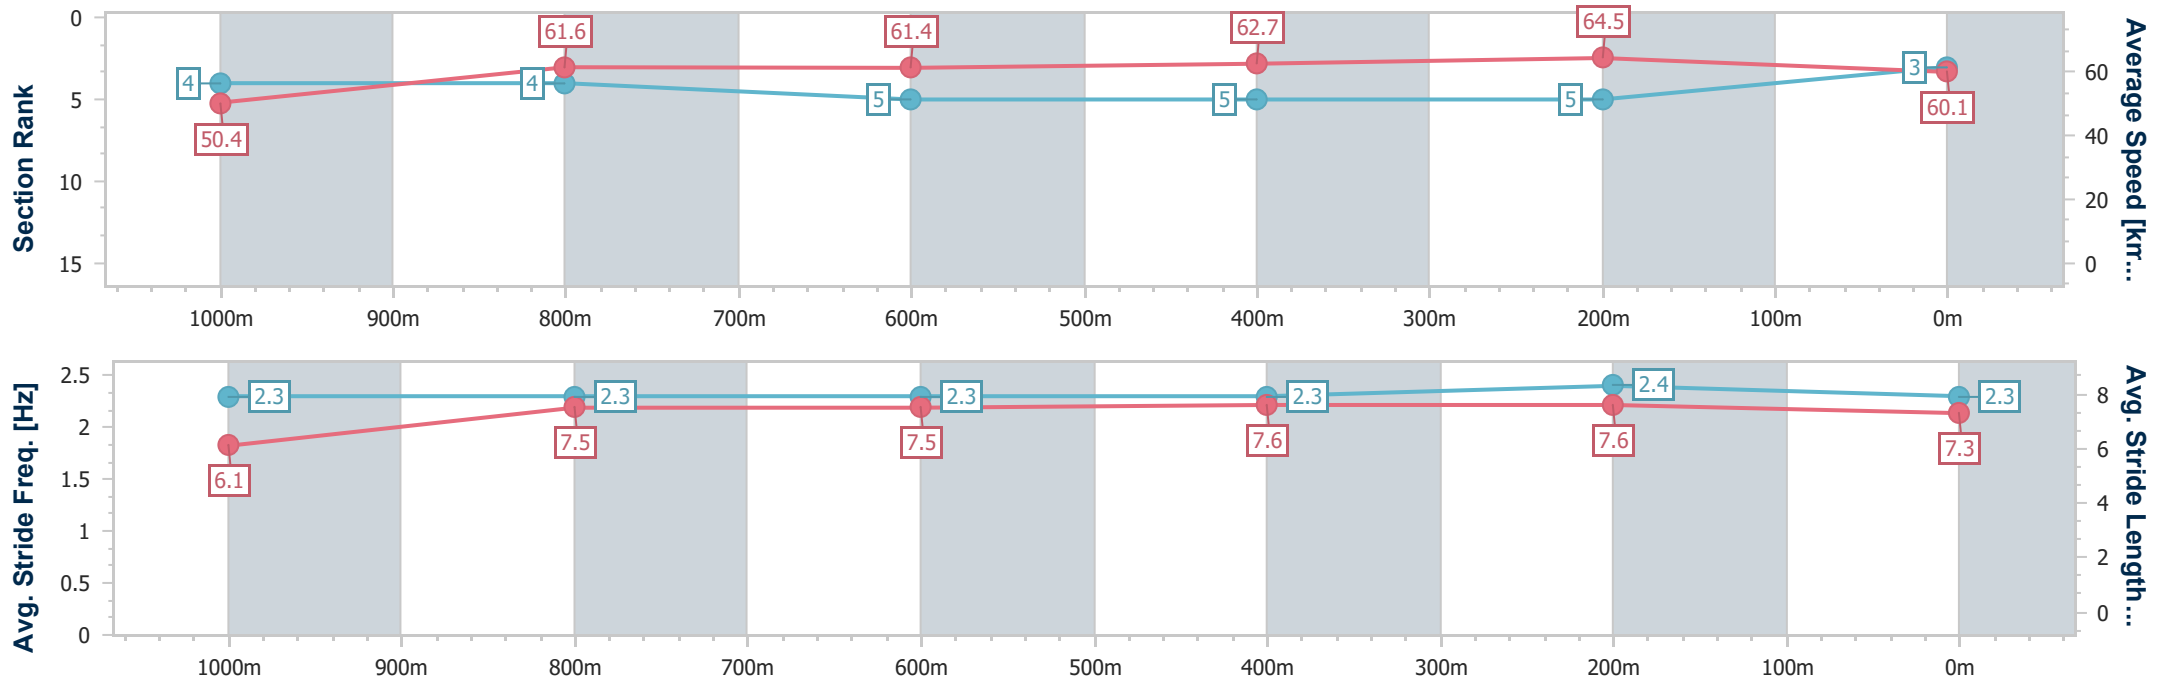

Sunshine Coast QLD Professional

Race 6: WEALTH DIRECTIONS Class 3 Handicap - 1200m

14 January 2024 - 15:49

Track Rating: Soft 7, Weather: Fine, Rail Position: +9m Entire

Section	Overall	1000m	800m	600m	400m	200m
Section Times	1:12.57 [3] (0:14.28)	0:58.29 [4] (0:11.76)	0:46.53 [4] (0:11.86)	0:34.67 [5] (0:11.54)	0:23.13 [5] (0:11.16)	0:11.97 [5] (0:11.97)
Average Speed [km/h]	50.4	61.6	61.4	62.7	64.5	60.1
Top Speed [km/h]	61.6	62.8	62.3	63.9	65.4	63.7
Avg. Dist. to Rail [m]	4.1	2.6	1.6	0.7	4.0	3.9
Avg. Stride Freq. [Hz]	2.3	2.3	2.3	2.3	2.4	2.3
Avg. Stride Length [m]	6.1	7.5	7.5	7.6	7.6	7.3