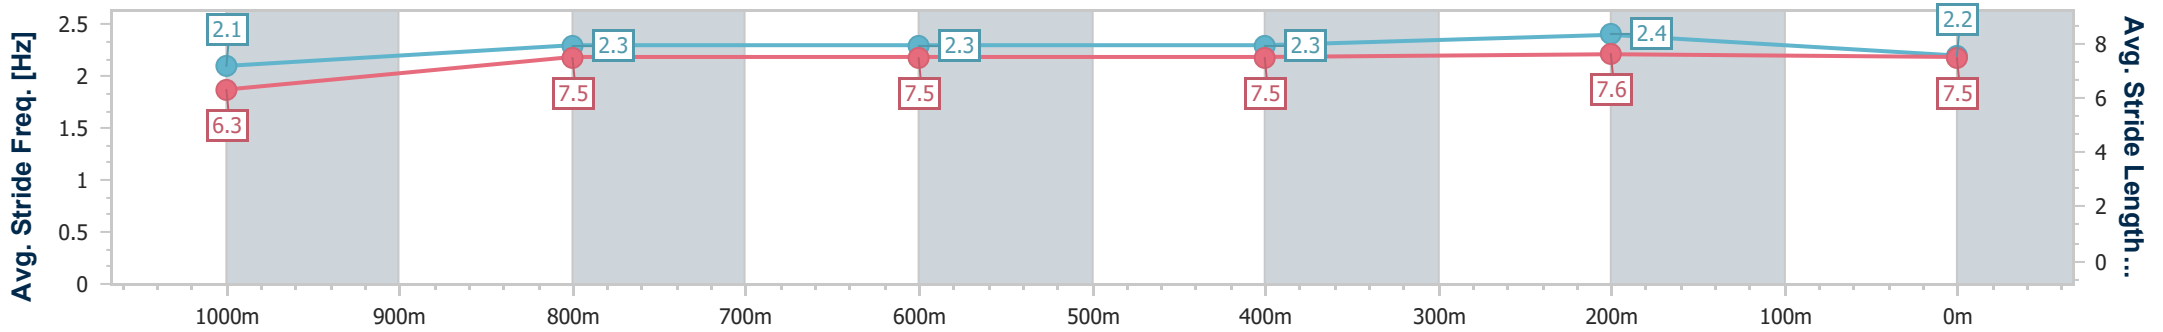

Sunshine Coast QLD Professional

Race 6: WEALTH DIRECTIONS Class 3 Handicap - 1200m

14 January 2024 - 15:49

Track Rating: Soft 7, Weather: Fine, Rail Position: +9m Entire

Section	Overall	1000m	800m	600m	400m	200m
Section Times	1:12.59 [4] (0:14.76)	0:57.83 [7] (0:11.79)	0:46.04 [8] (0:11.72)	0:34.32 [7] (0:11.31)	0:23.01 [6] (0:11.11)	0:11.90 [6] (0:11.90)
Average Speed [km/h]	48.8	61.5	61.9	63.5	64.8	60.5
Top Speed [km/h]	61.2	62.4	63.7	66.0	66.3	63.4
Avg. Dist. to Rail [m]	6.0	2.0	1.0	0.3	2.0	2.7
Avg. Stride Freq. [Hz]	2.1	2.3	2.3	2.3	2.4	2.2
Avg. Stride Length [m]	6.3	7.5	7.5	7.5	7.6	7.5

- [ ] Ranking at each section and finish
- .-.- No data available at this section
- NA No data available

Horse/Jockey Name	Invisible Tears
Final Rank	5
Fastest Section Time (Section)	0:11.34 (400m)
Top Speed [km/h] (Section)	65.1 (400m)
Race State	Finished