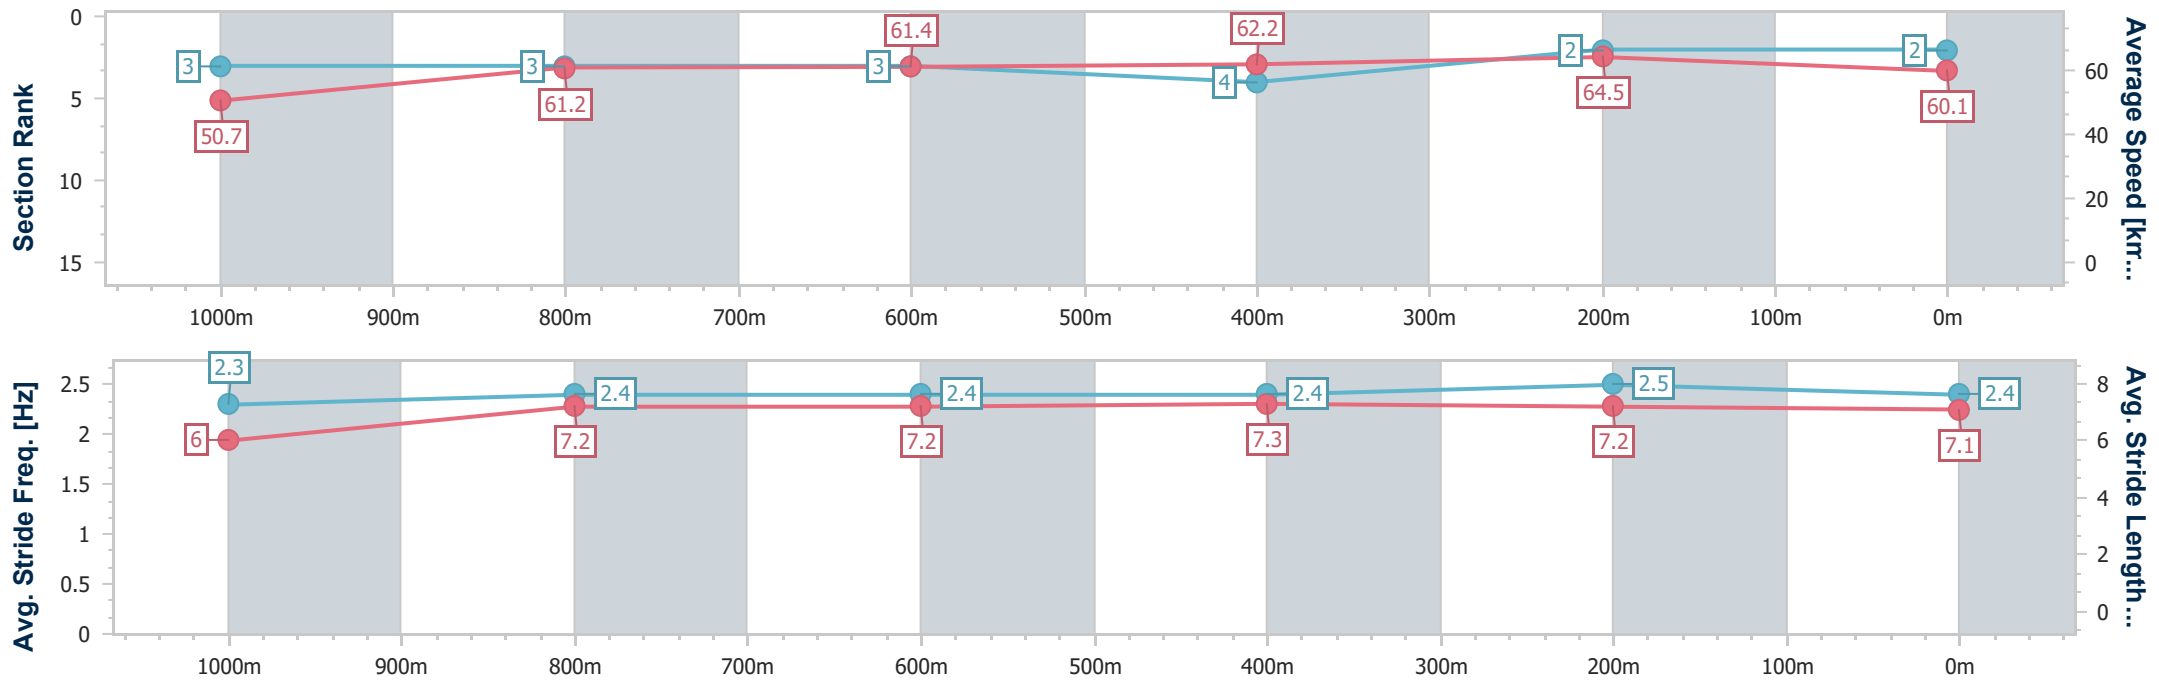

Sunshine Coast QLD Professional

Race 6: WEALTH DIRECTIONS Class 3 Handicap - 1200m

14 January 2024 - 15:49

Track Rating: Soft 7, Weather: Fine, Rail Position: +9m Entire

Section	Overall	1000m	800m	600m	400m	200m
Section Times	1:12.43 [2] (0:14.21)	0:58.22 [3] (0:11.80)	0:46.42 [3] (0:11.72)	0:34.70 [3] (0:11.54)	0:23.16 [4] (0:11.16)	0:12.00 [2] (0:12.00)
Average Speed [km/h]	50.7	61.2	61.4	62.2	64.5	60.1
Top Speed [km/h]	62.7	63.3	62.9	64.3	65.0	63.4
Avg. Dist. to Rail [m]	2.4	1.6	0.4	0.6	0.5	0.6
Avg. Stride Freq. [Hz]	2.3	2.4	2.4	2.4	2.5	2.4
Avg. Stride Length [m]	6.0	7.2	7.2	7.3	7.2	7.1