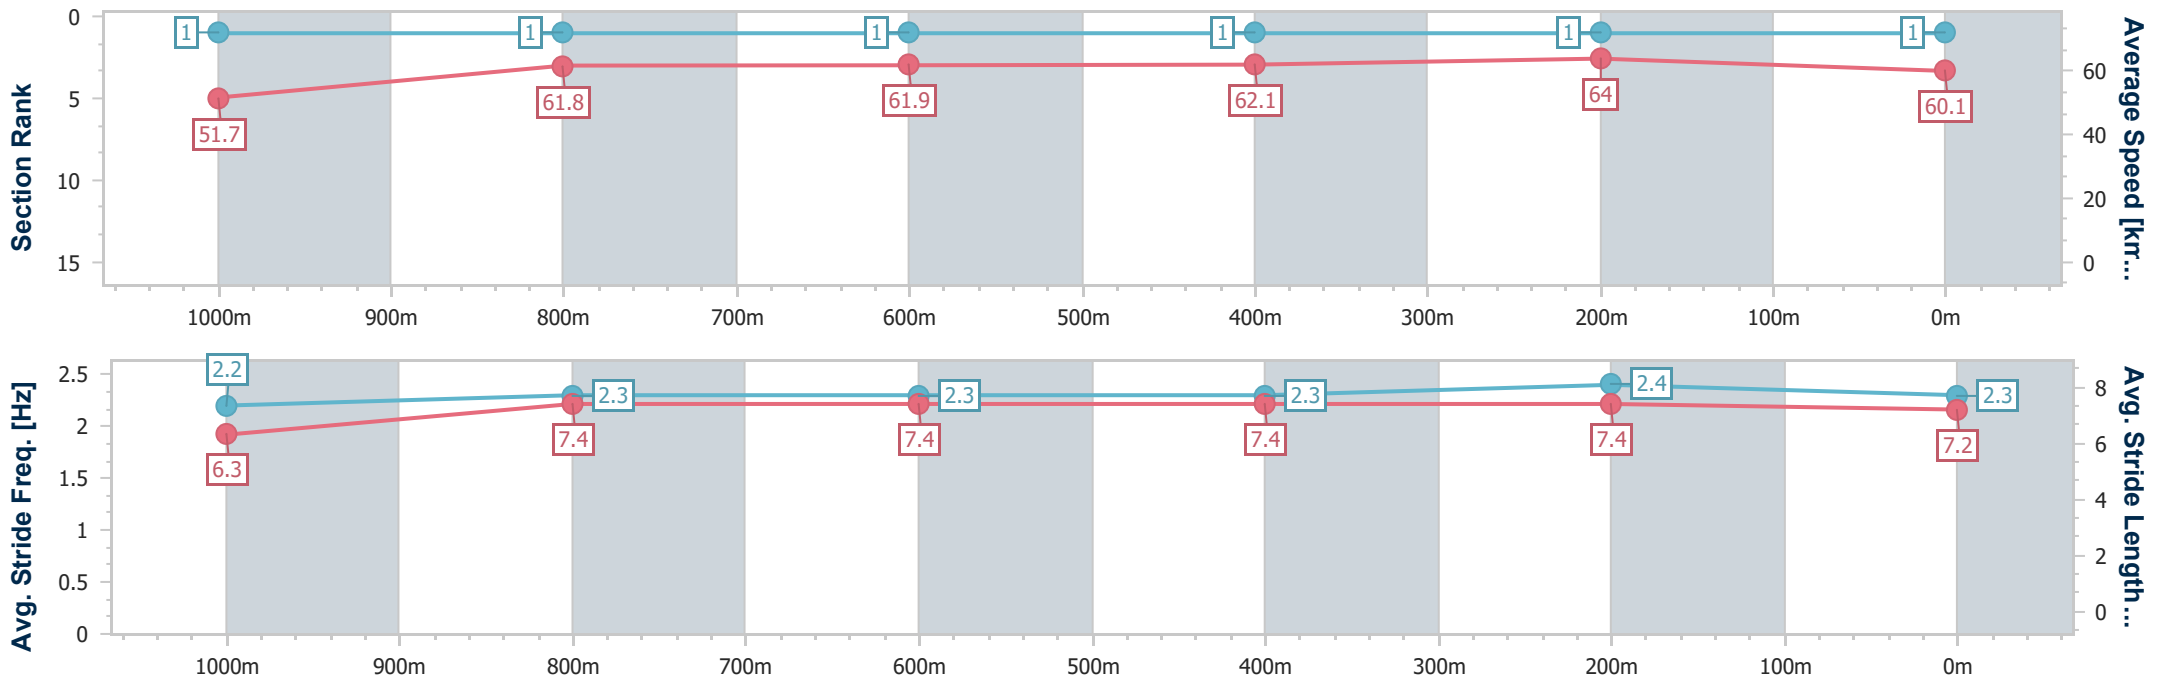

Sunshine Coast QLD Professional

Race 6: WEALTH DIRECTIONS Class 3 Handicap - 1200m

14 January 2024 - 15:49

Track Rating: Soft 7, Weather: Fine, Rail Position: +9m Entire

Section	Overall	1000m	800m	600m	400m	200m
Section Times	1:12.33 [1] (0:13.90)	0:58.43 [1] (0:11.73)	0:46.70 [1] (0:11.78)	0:34.92 [1] (0:11.71)	0:23.21 [1] (0:11.22)	0:11.99 [1] (0:11.99)
Average Speed [km/h]	51.7	61.8	61.9	62.1	64.0	60.1
Top Speed [km/h]	63.1	63.3	62.6	64.6	65.4	62.8
Avg. Dist. to Rail [m]	3.0	1.9	1.8	1.9	3.1	1.8
Avg. Stride Freq. [Hz]	2.2	2.3	2.3	2.3	2.4	2.3
Avg. Stride Length [m]	6.3	7.4	7.4	7.4	7.4	7.2