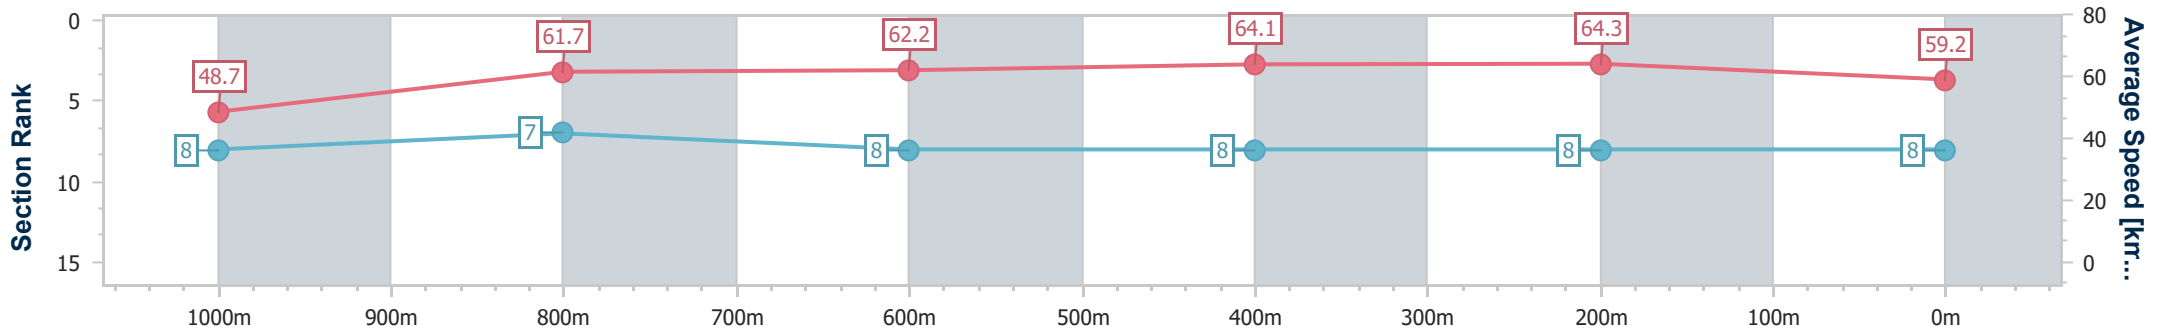

- [ ] Ranking at each section and finish
- .-.- No data available at this section
- NA No data available

Horse/Jockey Name	In The Blink
Final Rank	8
Fastest Section Time (Section)	0:11.23 (400m)
Top Speed [km/h] (Section)	66.1 (400m)
Race State	Finished

Sunshine Coast QLD Professional

Race 6: WEALTH DIRECTIONS Class 3 Handicap - 1200m

14 January 2024 - 15:49

Track Rating: Soft 7, Weather: Fine, Rail Position: +9m Entire

Section	Overall	1000m	800m	600m	400m	200m
Section Times	1:13.04 [8] (0:14.82)	0:58.22 [8] (0:11.73)	0:46.49 [7] (0:11.73)	0:34.76 [8] (0:11.40)	0:23.36 [8] (0:11.23)	0:12.13 [8] (0:12.13)
Average Speed [km/h]	48.7	61.7	62.2	64.1	64.3	59.2
Top Speed [km/h]	61.7	63.8	64.9	65.9	66.1	62.1
Avg. Dist. to Rail [m]	7.0	2.9	1.8	2.7	6.6	5.9
Avg. Stride Freq. [Hz]	2.2	2.3	2.3	2.4	2.4	2.4
Avg. Stride Length [m]	6.2	7.3	7.4	7.3	7.3	7.0

- [ ] Ranking at each section and finish
- .-.- No data available at this section
- NA No data available