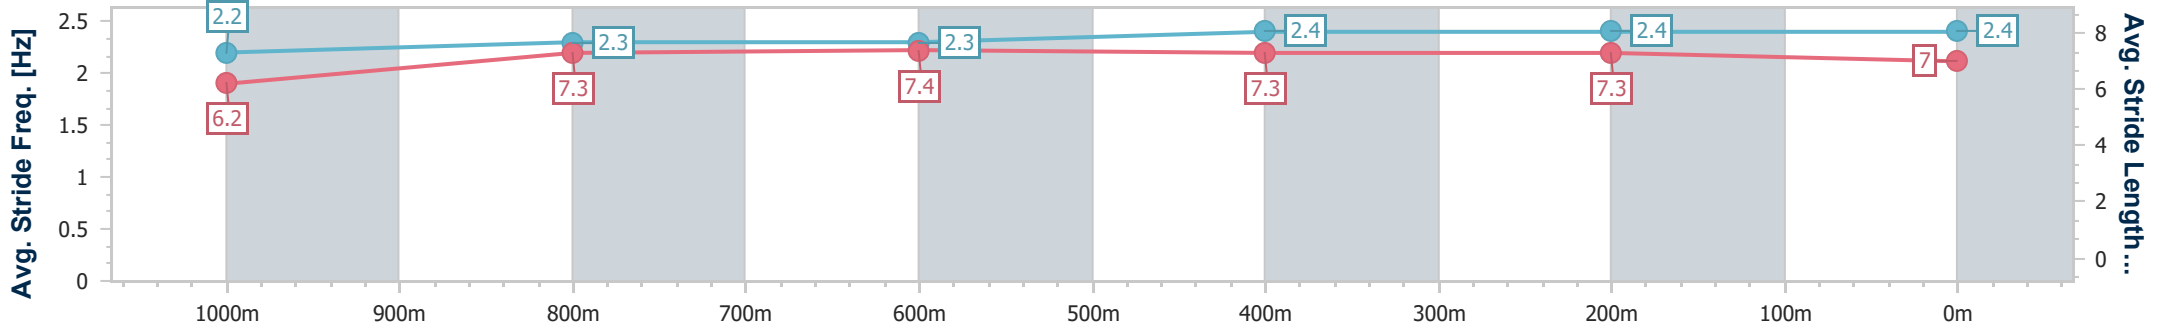

- [ ] Ranking at each section and finish
- .-.- No data available at this section
- NA No data available

Horse/Jockey Name	In The Blink
Final Rank	8
Fastest Section Time (Section)	0:11.23 (400m)
Top Speed [km/h] (Section)	66.1 (400m)
Race State	Finished

Sunshine Coast QLD Professional

Race 6: WEALTH DIRECTIONS Class 3 Handicap - 1200m

14 January 2024 - 15:49

Track Rating: Soft 7, Weather: Fine, Rail Position: +9m Entire

Section	Overall	1000m	800m	600m	400m	200m
Section Times	1:13.04 [8] (0:14.82)	0:58.22 [8] (0:11.73)	0:46.49 [7] (0:11.73)	0:34.76 [8] (0:11.40)	0:23.36 [8] (0:11.23)	0:12.13 [8] (0:12.13)
Average Speed [km/h]	48.7	61.7	62.2	64.1	64.3	59.2
Top Speed [km/h]	61.7	63.8	64.9	65.9	66.1	62.1
Avg. Dist. to Rail [m]	7.0	2.9	1.8	2.7	6.6	5.9
Avg. Stride Freq. [Hz]	2.2	2.3	2.3	2.4	2.4	2.4
Avg. Stride Length [m]	6.2	7.3	7.4	7.3	7.3	7.0

- [ ] Ranking at each section and finish
- .-.- No data available at this section
- NA No data available