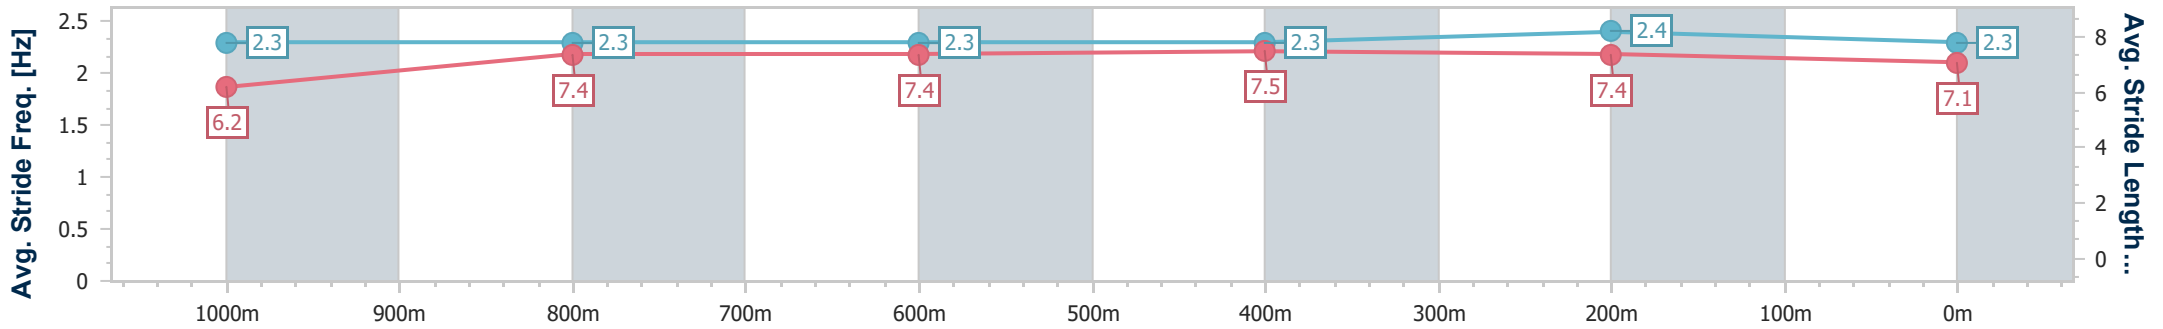

- [ ] Ranking at each section and finish
- .-.- No data available at this section
- NA No data available

Horse/Jockey Name	Oriental Princess
Final Rank	7
Fastest Section Time (Section)	0:11.42 (400m)
Top Speed [km/h] (Section)	63.9 (400m)
Race State	Finished

Sunshine Coast QLD Professional

Race 6: WEALTH DIRECTIONS Class 3 Handicap - 1200m

14 January 2024 - 15:49

Track Rating: Soft 7, Weather: Fine, Rail Position: +9m Entire

Section	Overall	1000m	800m	600m	400m	200m
Section Times	1:12.81 [7] (0:14.03)	0:58.78 [2] (0:11.66)	0:47.12 [2] (0:11.80)	0:35.32 [2] (0:11.67)	0:23.65 [2] (0:11.42)	0:12.23 [4] (0:12.23)
Average Speed [km/h]	51.3	62.2	62.5	63.1	63.0	58.7
Top Speed [km/h]	62.5	63.2	63.3	63.5	63.9	62.0
Avg. Dist. to Rail [m]	5.9	3.1	4.2	3.5	4.3	2.7
Avg. Stride Freq. [Hz]	2.3	2.3	2.3	2.3	2.4	2.3
Avg. Stride Length [m]	6.2	7.4	7.4	7.5	7.4	7.1

- [ ] Ranking at each section and finish
- .-.- No data available at this section
- NA No data available

Horse/Jockey Name	In The Blink
Final Rank	8
Fastest Section Time (Section)	0:11.23 (400m)
Top Speed [km/h] (Section)	66.1 (400m)
Race State	Finished