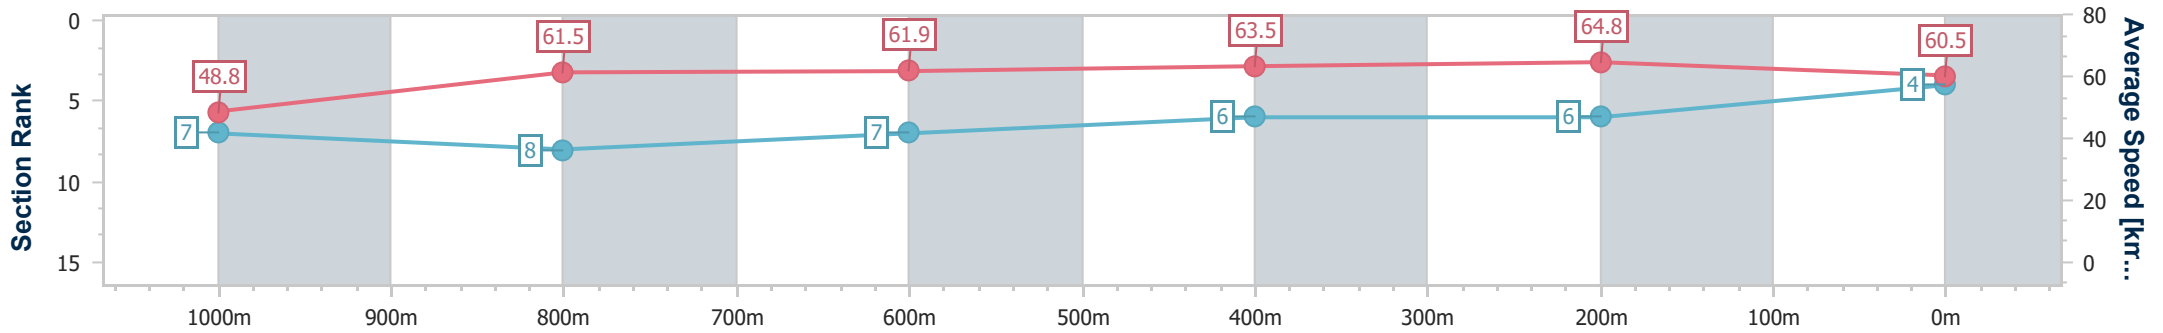

Sunshine Coast QLD Professional

Race 6: WEALTH DIRECTIONS Class 3 Handicap - 1200m

14 January 2024 - 15:49

Track Rating: Soft 7, Weather: Fine, Rail Position: +9m Entire

Section	Overall	1000m	800m	600m	400m	200m
Section Times	1:12.59 [4] (0:14.76)	0:57.83 [7] (0:11.79)	0:46.04 [8] (0:11.72)	0:34.32 [7] (0:11.31)	0:23.01 [6] (0:11.11)	0:11.90 [6] (0:11.90)
Average Speed [km/h]	48.8	61.5	61.9	63.5	64.8	60.5
Top Speed [km/h]	61.2	62.4	63.7	66.0	66.3	63.4
Avg. Dist. to Rail [m]	6.0	2.0	1.0	0.3	2.0	2.7
Avg. Stride Freq. [Hz]	2.1	2.3	2.3	2.3	2.4	2.2
Avg. Stride Length [m]	6.3	7.5	7.5	7.5	7.6	7.5