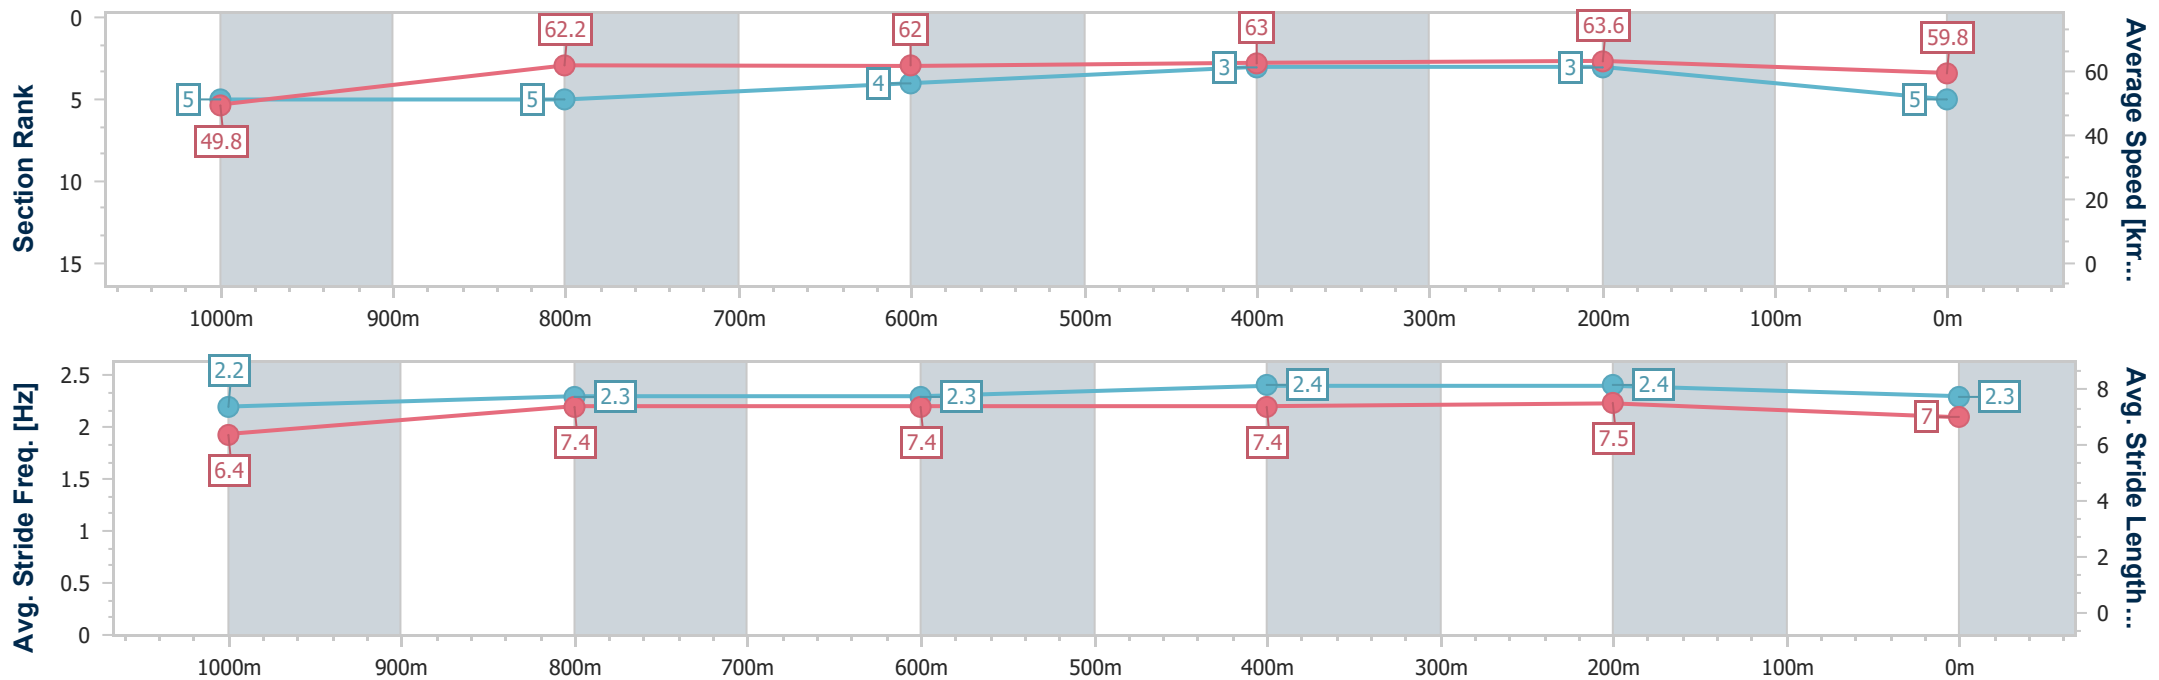

Sunshine Coast QLD Professional

Race 6: WEALTH DIRECTIONS Class 3 Handicap - 1200m

14 January 2024 - 15:49

Track Rating: Soft 7, Weather: Fine, Rail Position: +9m Entire

Section	Overall	1000m	800m	600m	400m	200m
Section Times	1:12.64 [5] (0:14.41)	0:58.23 [5] (0:11.66)	0:46.57 [5] (0:11.68)	0:34.89 [4] (0:11.46)	0:23.43 [3] (0:11.34)	0:12.09 [3] (0:12.09)
Average Speed [km/h]	49.8	62.2	62.0	63.0	63.6	59.8
Top Speed [km/h]	62.6	63.4	63.6	64.6	65.1	64.4
Avg. Dist. to Rail [m]	1.9	1.6	1.4	0.7	0.4	2.3
Avg. Stride Freq. [Hz]	2.2	2.3	2.3	2.4	2.4	2.3
Avg. Stride Length [m]	6.4	7.4	7.4	7.4	7.5	7.0

- [ ] Ranking at each section and finish
- .-.- No data available at this section
- NA No data available

Horse/Jockey Name	Riviera Blue
Final Rank	6
Fastest Section Time (Section)	0:11.17 (400m)
Top Speed [km/h] (Section)	65.2 (400m)
Race State	Finished