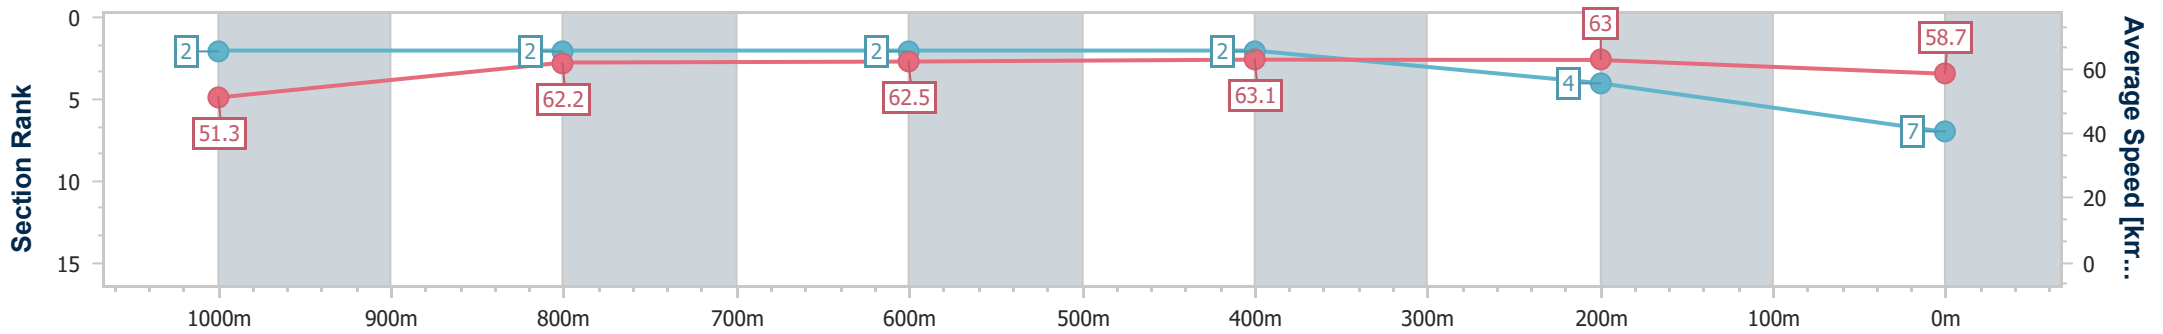

- [ ] Ranking at each section and finish
- .-.- No data available at this section
- NA No data available

Horse/Jockey Name	Oriental Princess
Final Rank	7
Fastest Section Time (Section)	0:11.42 (400m)
Top Speed [km/h] (Section)	63.9 (400m)
Race State	Finished

Sunshine Coast QLD Professional

Race 6: WEALTH DIRECTIONS Class 3 Handicap - 1200m

14 January 2024 - 15:49

Track Rating: Soft 7, Weather: Fine, Rail Position: +9m Entire

Section	Overall	1000m	800m	600m	400m	200m
Section Times	1:12.81 [7] (0:14.03)	0:58.78 [2] (0:11.66)	0:47.12 [2] (0:11.80)	0:35.32 [2] (0:11.67)	0:23.65 [2] (0:11.42)	0:12.23 [4] (0:12.23)
Average Speed [km/h]	51.3	62.2	62.5	63.1	63.0	58.7
Top Speed [km/h]	62.5	63.2	63.3	63.5	63.9	62.0
Avg. Dist. to Rail [m]	5.9	3.1	4.2	3.5	4.3	2.7
Avg. Stride Freq. [Hz]	2.3	2.3	2.3	2.3	2.4	2.3
Avg. Stride Length [m]	6.2	7.4	7.4	7.5	7.4	7.1

- [ ] Ranking at each section and finish
- .-.- No data available at this section
- NA No data available

Horse/Jockey Name	In The Blink
Final Rank	8
Fastest Section Time (Section)	0:11.23 (400m)
Top Speed [km/h] (Section)	66.1 (400m)
Race State	Finished