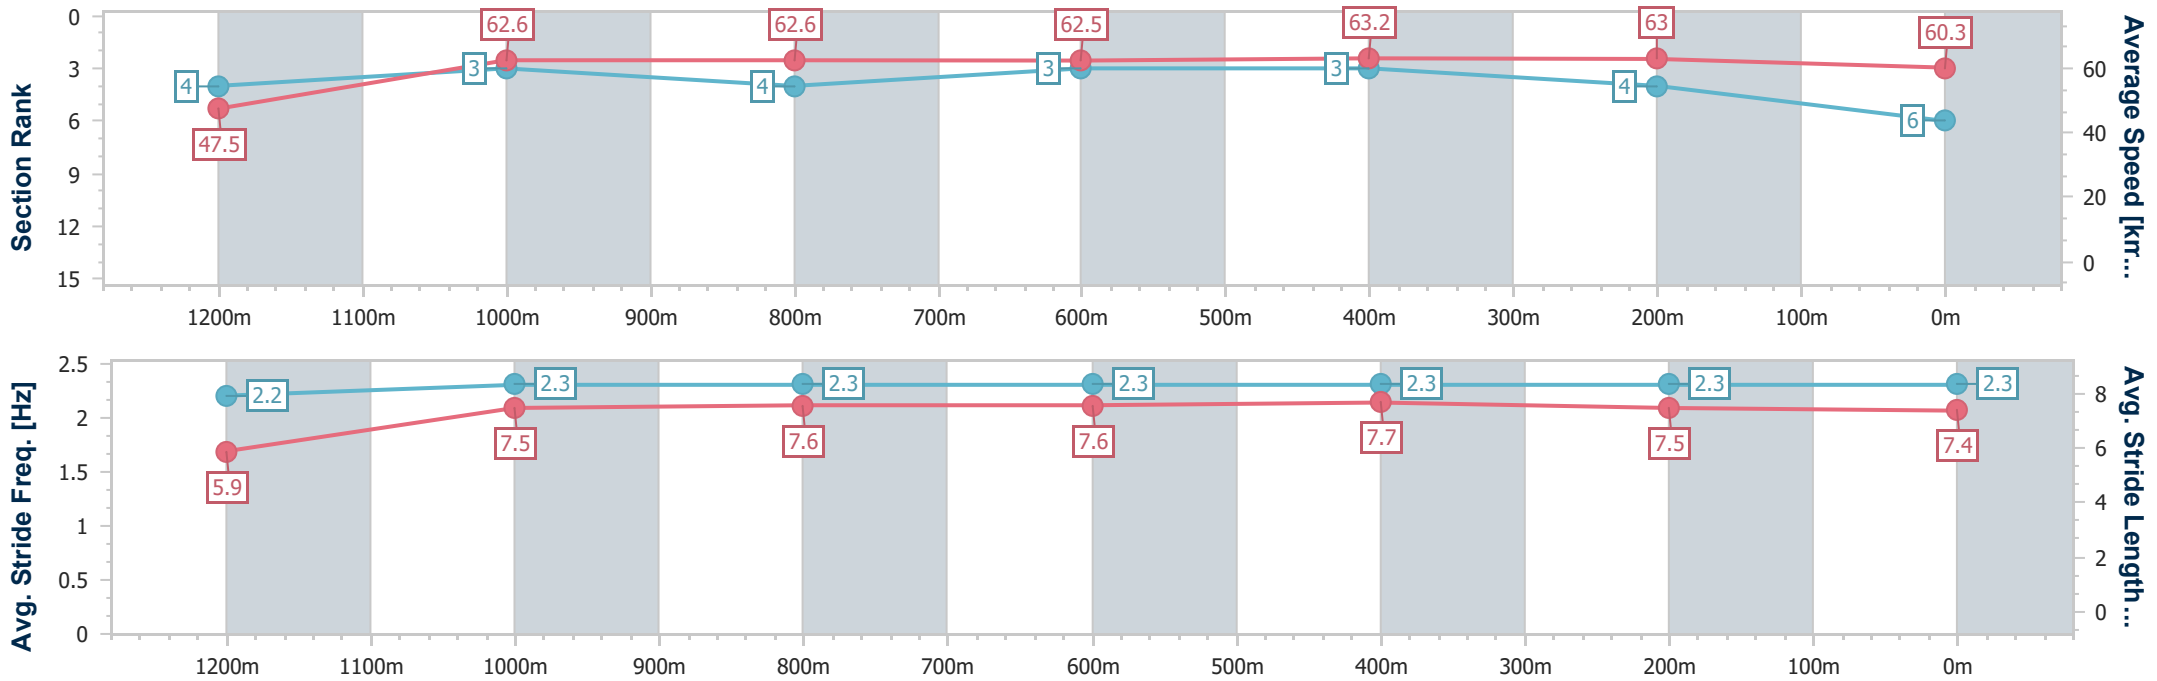

Ipswich QLD Professional

Race 6: SCHWEPPE'S BENCHMARK 70 Handicap - 1350m

13 January 2024 - 16:39

Track Rating: Soft 5, Weather: Overcast, Rail Position: +4.5m Entire

Section	Overall	1200m	1000m	800m	600m	400m	200m
Section Times	1:20.68 [6] (0:11.39)	1:09.29 [4] (0:11.51)	0:57.78 [3] (0:11.51)	0:46.27 [4] (0:11.50)	0:34.77 [3] (0:11.36)	0:23.41 [3] (0:11.49)	0:11.92 [4] (0:11.92)
Average Speed [km/h]	47.5	62.6	62.6	62.5	63.2	63.0	60.3
Top Speed [km/h]	61.6	63.6	63.1	63.0	63.9	64.0	62.1
Avg. Dist. to Rail [m]	1.3	1.3	0.4	0.3	0.2	1.7	2.9
Avg. Stride Freq. [Hz]	2.2	2.3	2.3	2.3	2.3	2.3	2.3
Avg. Stride Length [m]	5.9	7.5	7.6	7.6	7.7	7.5	7.4