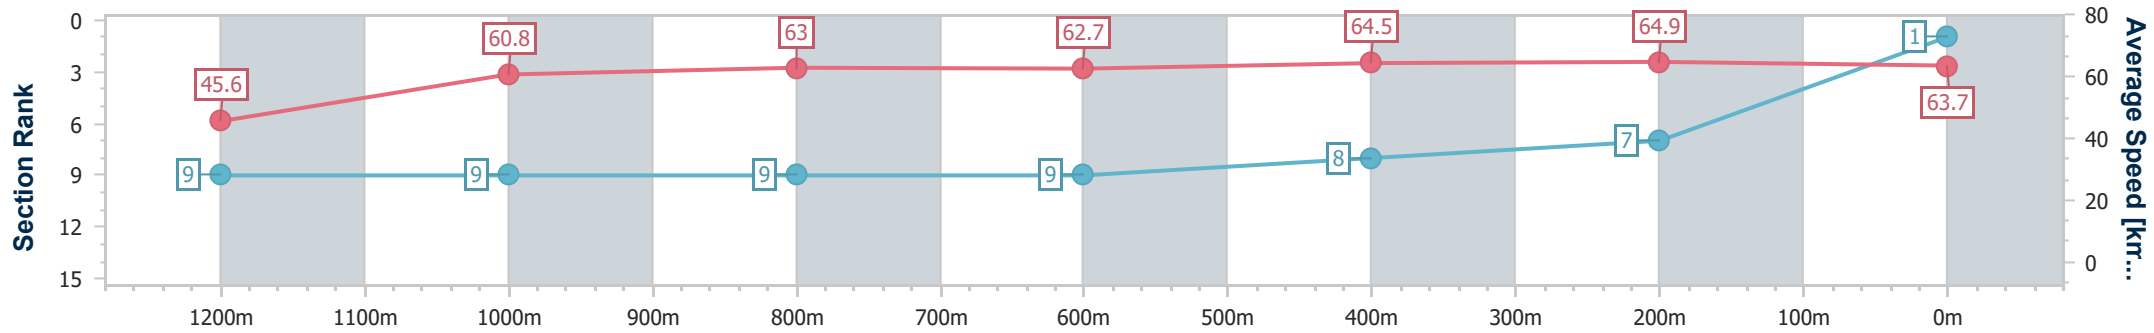

Ipswich QLD Professional

Race 6: SCHWEPPE'S BENCHMARK 70 Handicap - 1350m

13 January 2024 - 16:39

Track Rating: Soft 5, Weather: Overcast, Rail Position: +4.5m Entire

Section	Overall	1200m	1000m	800m	600m	400m	200m
Section Times	1:20.26 [1] (0:11.86)	1:08.40 [9] (0:11.86)	0:56.54 [9] (0:11.46)	0:45.08 [9] (0:11.44)	0:33.64 [9] (0:11.22)	0:22.42 [8] (0:11.09)	0:11.33 [7] (0:11.33)
Average Speed [km/h]	45.6	60.8	63.0	62.7	64.5	64.9	63.7
Top Speed [km/h]	61.1	62.6	63.7	63.6	65.7	65.8	64.1
Avg. Dist. to Rail [m]	6.7	2.5	0.2	0.2	0.3	2.0	5.0
Avg. Stride Freq. [Hz]	2.2	2.4	2.4	2.4	2.5	2.5	2.4
Avg. Stride Length [m]	5.7	7.2	7.2	7.3	7.3	7.2	7.2

- [] Ranking at each section and finish
- .-.- No data available at this section
- NA No data available

Horse/Jockey Name	Sleigh Queen
Final Rank	2
Fastest Section Time (Section)	0:11.28 (600m)
Top Speed [km/h] (Section)	64.6 (600m)
Race State	Finished