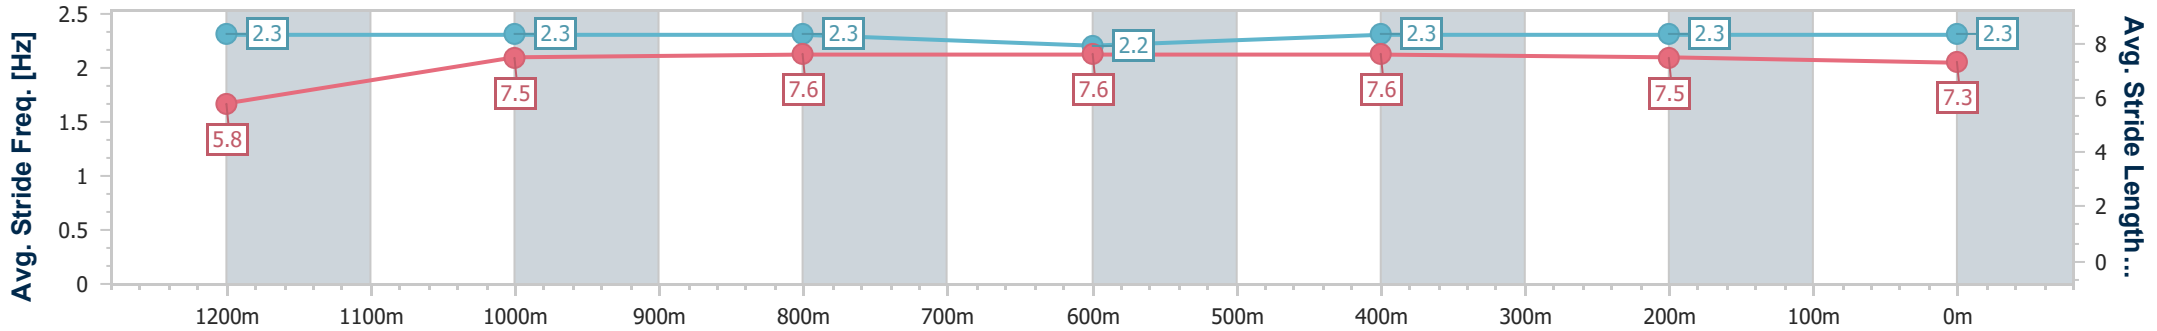

Ipswich QLD Professional

Race 6: SCHWEPPE'S BENCHMARK 70 Handicap - 1350m

13 January 2024 - 16:39

Track Rating: Soft 5, Weather: Overcast, Rail Position: +4.5m Entire

Section	Overall	1200m	1000m	800m	600m	400m	200m
Section Times	1:20.77 [8] (0:11.10)	1:09.67 [1] (0:11.36)	0:58.31 [1] (0:11.52)	0:46.79 [1] (0:11.58)	0:35.21 [1] (0:11.49)	0:23.72 [1] (0:11.66)	0:12.06 [3]
Average Speed [km/h]	48.8	63.3	62.7	61.8	62.5	61.5	59.7
Top Speed [km/h]	63.3	64.2	63.3	62.5	62.8	62.5	61.5
Avg. Dist. to Rail [m]	3.2	1.1	0.3	0.6	0.8	0.5	0.3
Avg. Stride Freq. [Hz]	2.3	2.3	2.3	2.2	2.3	2.3	2.3
Avg. Stride Length [m]	5.8	7.5	7.6	7.6	7.6	7.5	7.3

- [] Ranking at each section and finish
- .-.- No data available at this section
- NA No data available

Horse/Jockey Name	Watch the Cat
Final Rank	9
Fastest Section Time (Section)	0:11.40 (800m)
Top Speed [km/h] (Section)	63.9 (1000m)
Race State	Finished