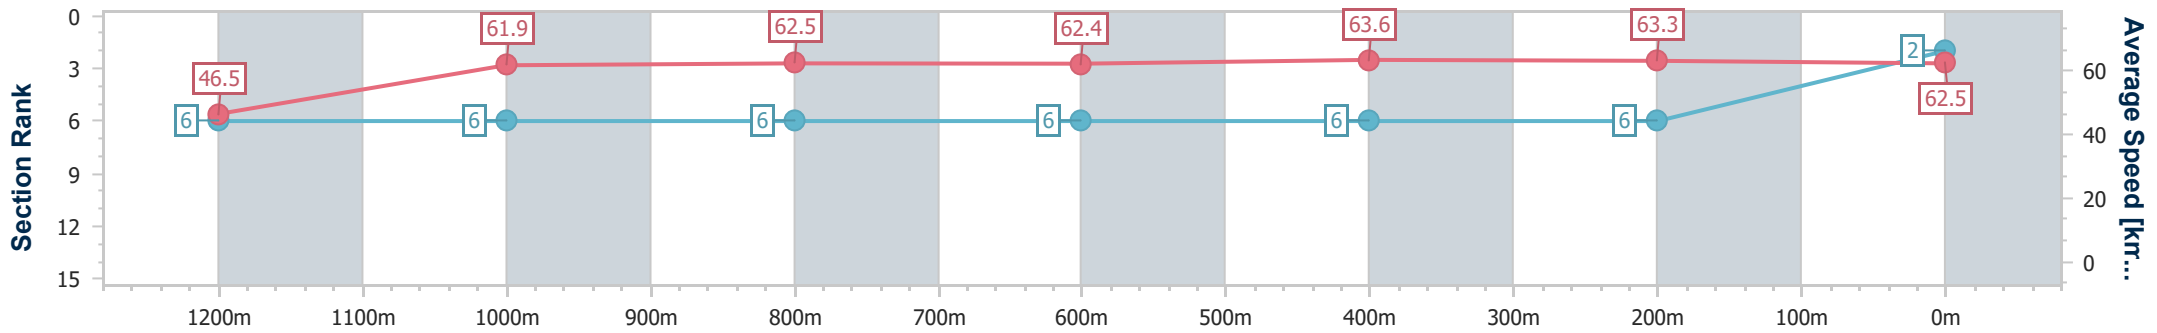

Ipswich QLD Professional

Race 6: SCHWEPPE'S BENCHMARK 70 Handicap - 1350m

13 January 2024 - 16:39

Track Rating: Soft 5, Weather: Overcast, Rail Position: +4.5m Entire

Section	Overall	1200m	1000m	800m	600m	400m	200m
Section Times	1:20.32 [2] (0:11.59)	1:08.73 [6] (0:11.64)	0:57.09 [6] (0:11.46)	0:45.63 [6] (0:11.50)	0:34.13 [6] (0:11.28)	0:22.85 [6] (0:11.34)	0:11.51 [6] (0:11.51)
Average Speed [km/h]	46.5	61.9	62.5	62.4	63.6	63.3	62.5
Top Speed [km/h]	61.1	63.7	63.9	63.7	64.6	64.6	64.1
Avg. Dist. to Rail [m]	0.6	0.6	1.2	1.5	1.1	0.7	1.1
Avg. Stride Freq. [Hz]	2.3	2.4	2.4	2.4	2.4	2.4	2.4
Avg. Stride Length [m]	5.7	7.1	7.3	7.3	7.4	7.4	7.3