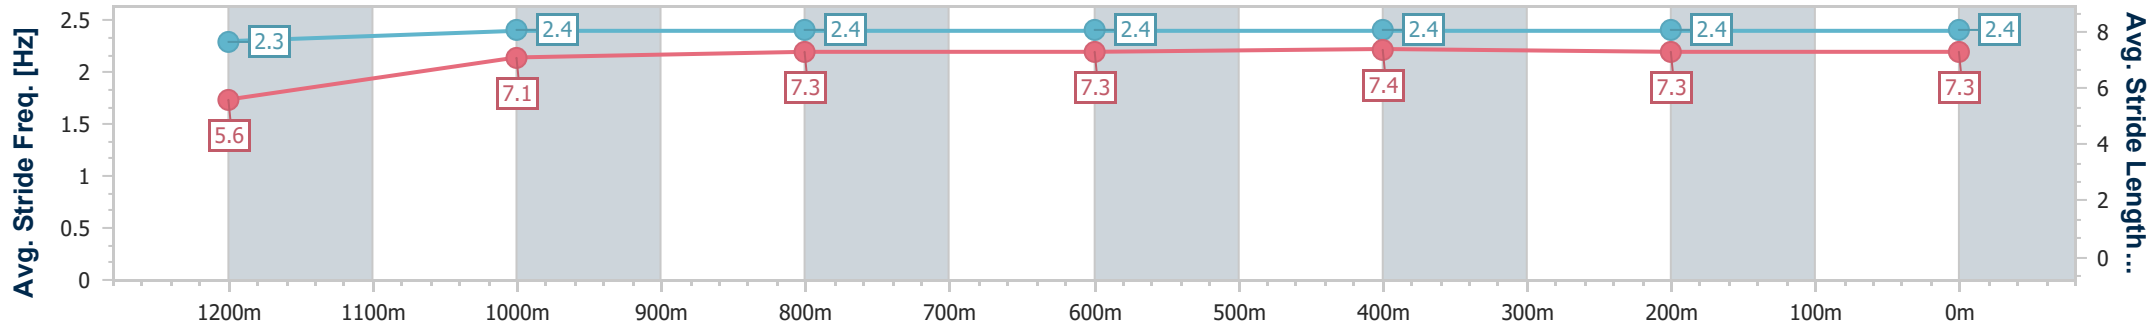

Ipswich QLD Professional

Race 6: SCHWEPPE'S BENCHMARK 70 Handicap - 1350m

13 January 2024 - 16:39

Track Rating: Soft 5, Weather: Overcast, Rail Position: +4.5m Entire

Section	Overall	1200m	1000m	800m	600m	400m	200m
Section Times	1:20.36 [4] (0:11.36)	1:09.00 [3] (0:11.57)	0:57.43 [4] (0:11.47)	0:45.96 [3] (0:11.56)	0:34.40 [4] (0:11.38)	0:23.02 [4] (0:11.47)	0:11.55 [5] (0:11.55)
Average Speed [km/h]	47.5	62.1	62.8	62.0	63.2	62.5	62.4
Top Speed [km/h]	60.7	63.5	63.7	63.0	63.8	63.0	63.0
Avg. Dist. to Rail [m]	0.6	0.6	0.6	0.9	0.6	0.9	0.7
Avg. Stride Freq. [Hz]	2.3	2.4	2.4	2.4	2.4	2.4	2.4
Avg. Stride Length [m]	5.6	7.1	7.3	7.3	7.4	7.3	7.3