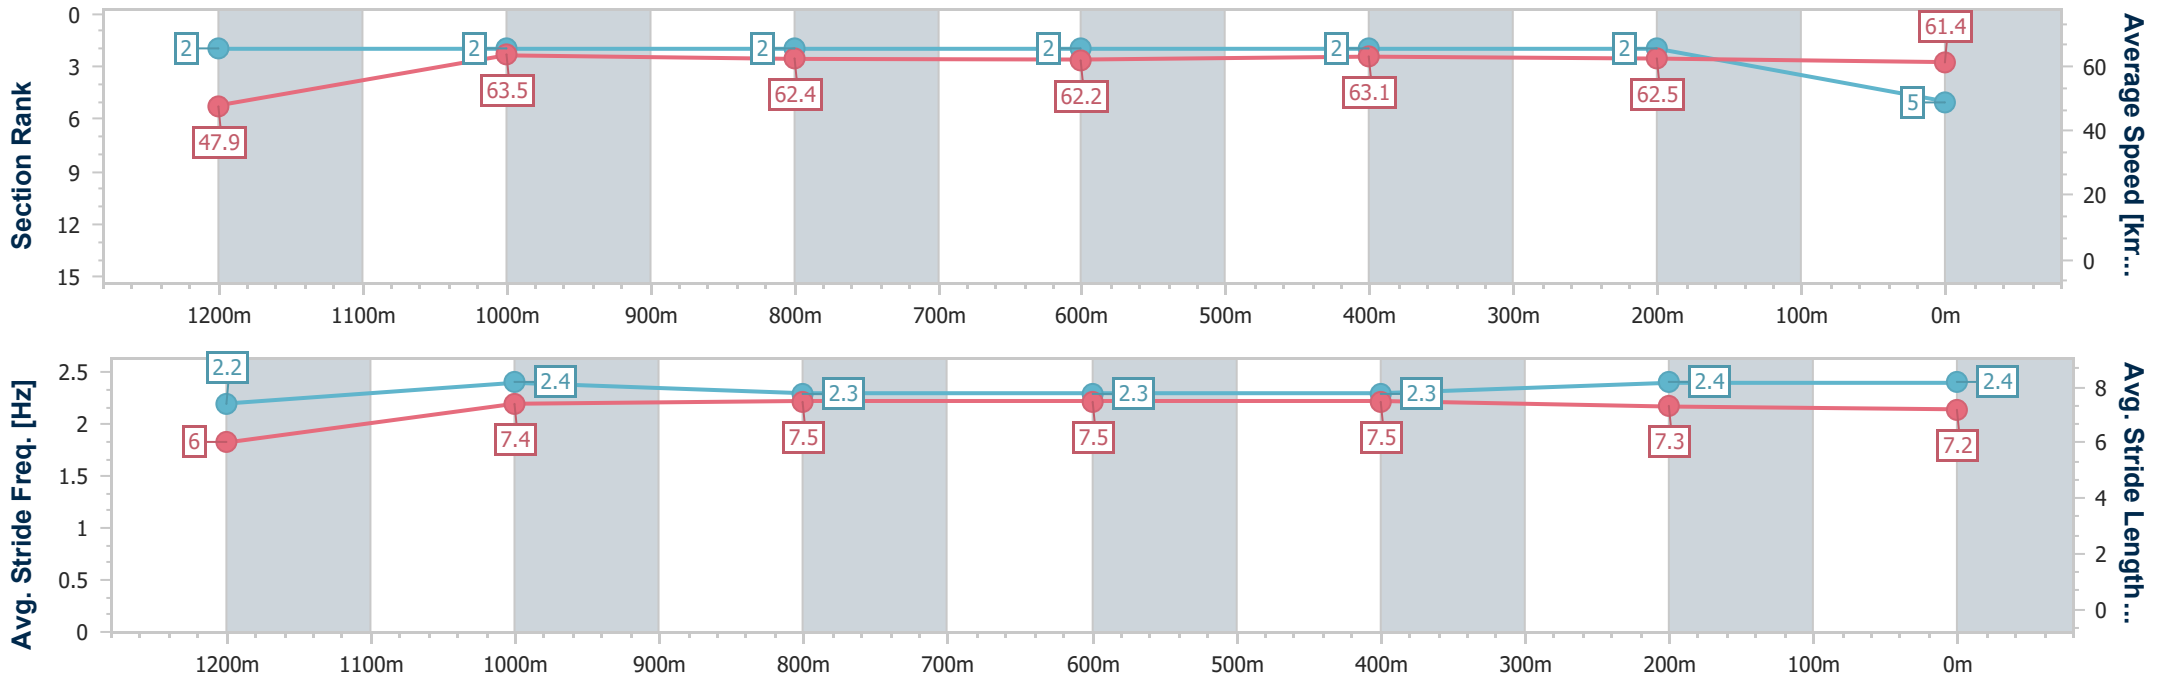

Ipswich QLD Professional

Race 6: SCHWEPPE'S BENCHMARK 70 Handicap - 1350m

13 January 2024 - 16:39

Track Rating: Soft 5, Weather: Overcast, Rail Position: +4.5m Entire

Section	Overall	1200m	1000m	800m	600m	400m	200m
Section Times	1:20.36 [5] (0:11.30)	1:09.06 [2] (0:11.35)	0:57.71 [2] (0:11.49)	0:46.22 [2] (0:11.55)	0:34.67 [2] (0:11.42)	0:23.25 [2] (0:11.52)	0:11.73 [2] (0:11.73)
Average Speed [km/h]	47.9	63.5	62.4	62.2	63.1	62.5	61.4
Top Speed [km/h]	63.9	64.5	63.5	63.0	63.7	63.6	63.3
Avg. Dist. to Rail [m]	5.2	1.8	0.3	0.7	0.4	0.9	1.9
Avg. Stride Freq. [Hz]	2.2	2.4	2.3	2.3	2.3	2.4	2.4
Avg. Stride Length [m]	6.0	7.4	7.5	7.5	7.5	7.3	7.2

- [] Ranking at each section and finish
- .-.- No data available at this section
- NA No data available

Horse/Jockey Name	Nishikori
Final Rank	6
Fastest Section Time (Section)	0:11.36 (600m)
Top Speed [km/h] (Section)	64.0 (400m)
Race State	Finished