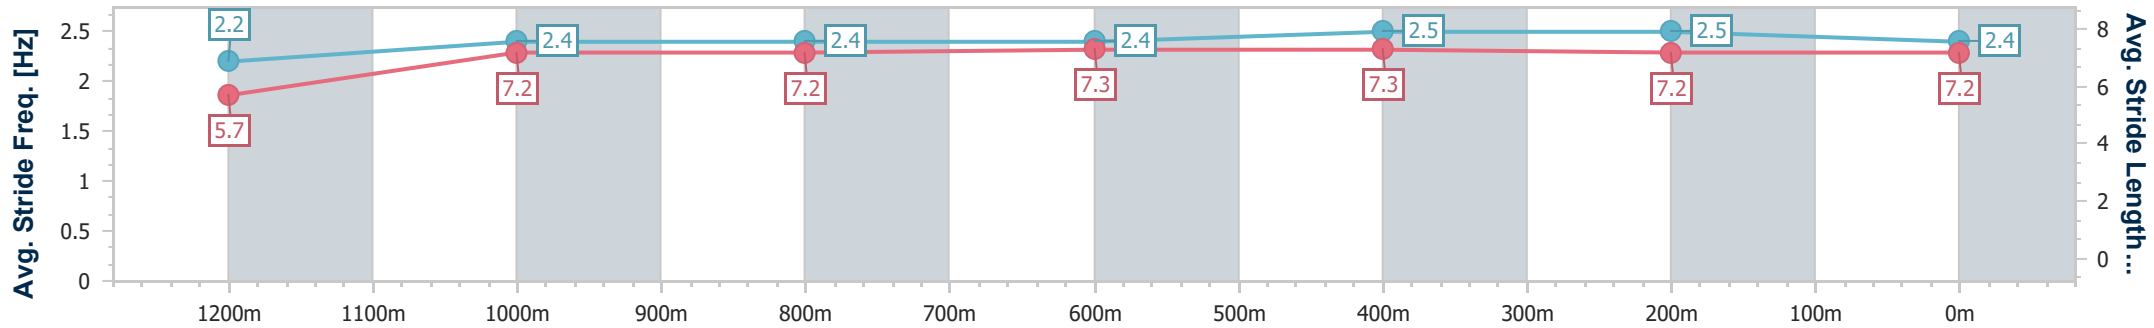

Ipswich QLD Professional

Race 6: SCHWEPPE'S BENCHMARK 70 Handicap - 1350m

13 January 2024 - 16:39

Track Rating: Soft 5, Weather: Overcast, Rail Position: +4.5m Entire

Section	Overall	1200m	1000m	800m	600m	400m	200m
Section Times	1:20.26 [1] (0:11.86)	1:08.40 [9] (0:11.86)	0:56.54 [9] (0:11.46)	0:45.08 [9] (0:11.44)	0:33.64 [9] (0:11.22)	0:22.42 [8] (0:11.09)	0:11.33 [7] (0:11.33)
Average Speed [km/h]	45.6	60.8	63.0	62.7	64.5	64.9	63.7
Top Speed [km/h]	61.1	62.6	63.7	63.6	65.7	65.8	64.1
Avg. Dist. to Rail [m]	6.7	2.5	0.2	0.2	0.3	2.0	5.0
Avg. Stride Freq. [Hz]	2.2	2.4	2.4	2.4	2.5	2.5	2.4
Avg. Stride Length [m]	5.7	7.2	7.2	7.3	7.3	7.2	7.2

- [] Ranking at each section and finish
- .-.- No data available at this section
- NA No data available

Horse/Jockey Name	Sleigh Queen
Final Rank	2
Fastest Section Time (Section)	0:11.28 (600m)
Top Speed [km/h] (Section)	64.6 (600m)
Race State	Finished