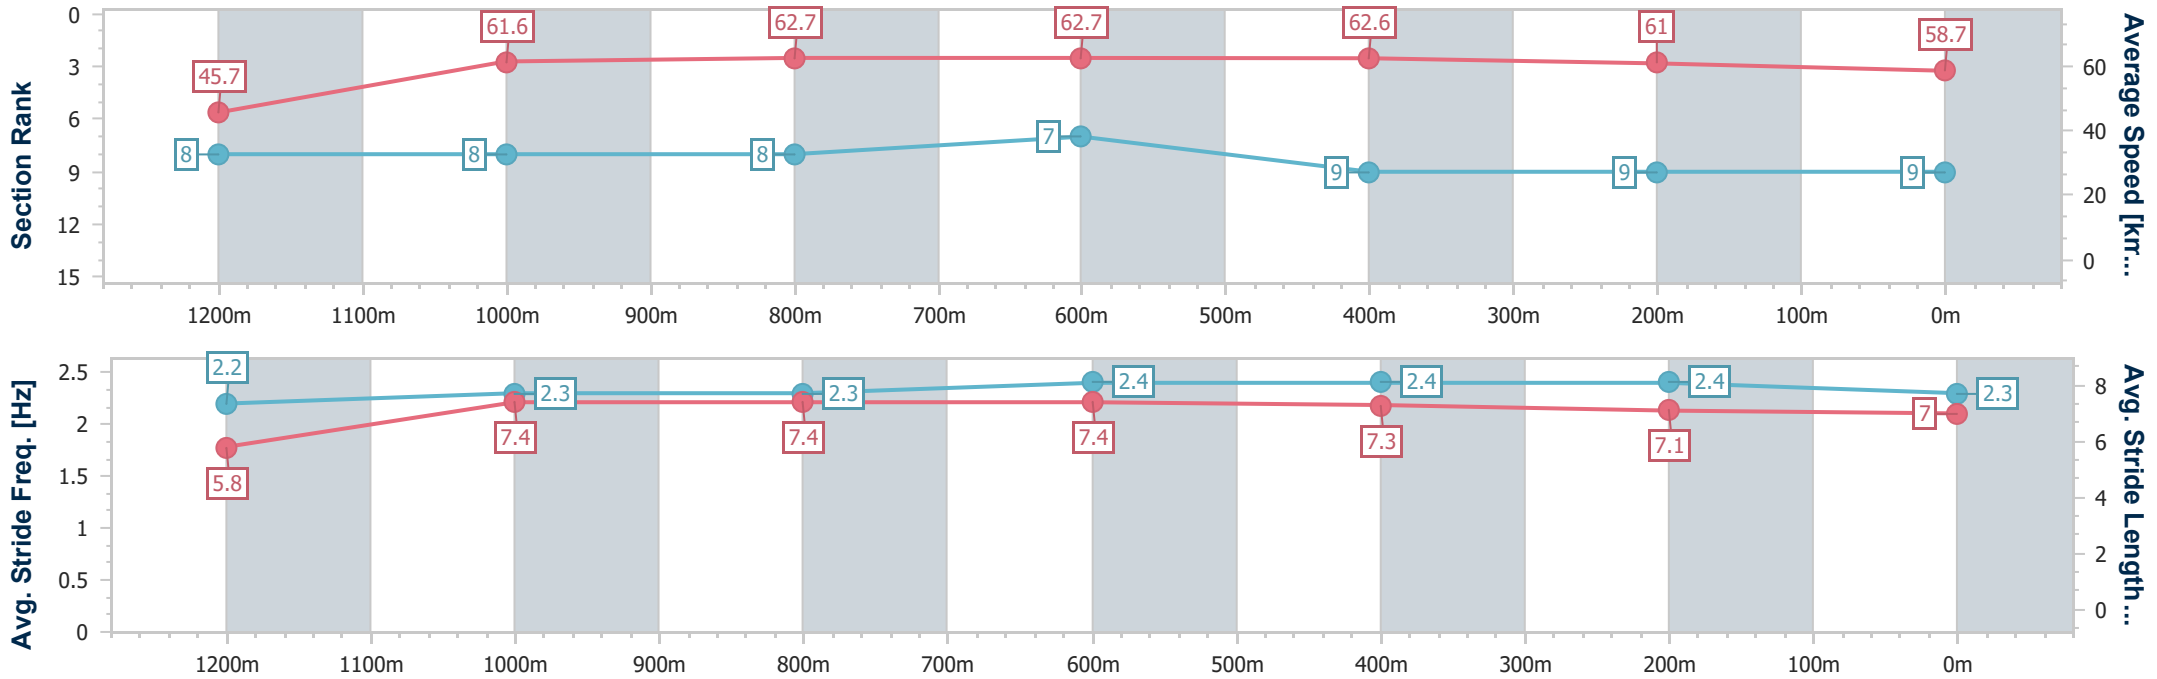

- [] Ranking at each section and finish
- .-.- No data available at this section
- NA No data available

Horse/Jockey Name	Watch the Cat
Final Rank	9
Fastest Section Time (Section)	0:11.40 (800m)
Top Speed [km/h] (Section)	63.9 (1000m)
Race State	Finished

Ipswich QLD Professional

Race 6: SCHWEPES BENCHMARK 70 Handicap - 1350m

13 January 2024 - 16:39

Track Rating: Soft 5, Weather: Overcast, Rail Position: +4.5m Entire

Section	Overall	1200m	1000m	800m	600m	400m	200m
Section Times	1:21.93 [9] (0:11.86)	1:10.07 [8] (0:11.70)	0:58.37 [8] (0:11.46)	0:46.91 [8] (0:11.40)	0:35.51 [7] (0:11.46)	0:24.05 [9] (0:11.79)	0:12.26 [9] (0:12.26)
Average Speed [km/h]	45.7	61.6	62.7	62.7	62.6	61.0	58.7
Top Speed [km/h]	61.7	62.8	63.9	63.8	63.2	62.6	60.6
Avg. Dist. to Rail [m]	4.9	1.7	0.5	1.3	0.6	0.4	0.3
Avg. Stride Freq. [Hz]	2.2	2.3	2.3	2.4	2.4	2.4	2.3
Avg. Stride Length [m]	5.8	7.4	7.4	7.4	7.3	7.1	7.0

- [] Ranking at each section and finish
- .-.- No data available at this section
- NA No data available