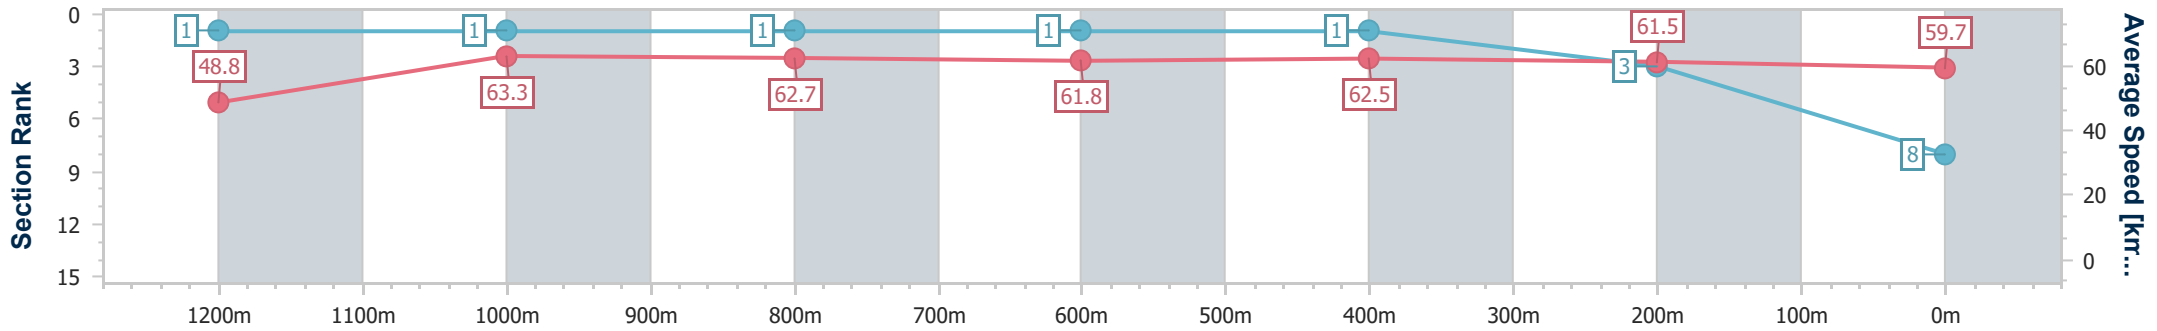

Ipswich QLD Professional

Race 6: SCHWEPPE'S BENCHMARK 70 Handicap - 1350m

13 January 2024 - 16:39

Track Rating: Soft 5, Weather: Overcast, Rail Position: +4.5m Entire

Section	Overall	1200m	1000m	800m	600m	400m	200m
Section Times	1:20.77 [8] (0:11.10)	1:09.67 [1] (0:11.36)	0:58.31 [1] (0:11.52)	0:46.79 [1] (0:11.58)	0:35.21 [1] (0:11.49)	0:23.72 [1] (0:11.66)	0:12.06 [3]
Average Speed [km/h]	48.8	63.3	62.7	61.8	62.5	61.5	59.7
Top Speed [km/h]	63.3	64.2	63.3	62.5	62.8	62.5	61.5
Avg. Dist. to Rail [m]	3.2	1.1	0.3	0.6	0.8	0.5	0.3
Avg. Stride Freq. [Hz]	2.3	2.3	2.3	2.2	2.3	2.3	2.3
Avg. Stride Length [m]	5.8	7.5	7.6	7.6	7.6	7.5	7.3

- [] Ranking at each section and finish
- .-.- No data available at this section
- NA No data available

Horse/Jockey Name	Watch the Cat
Final Rank	9
Fastest Section Time (Section)	0:11.40 (800m)
Top Speed [km/h] (Section)	63.9 (1000m)
Race State	Finished