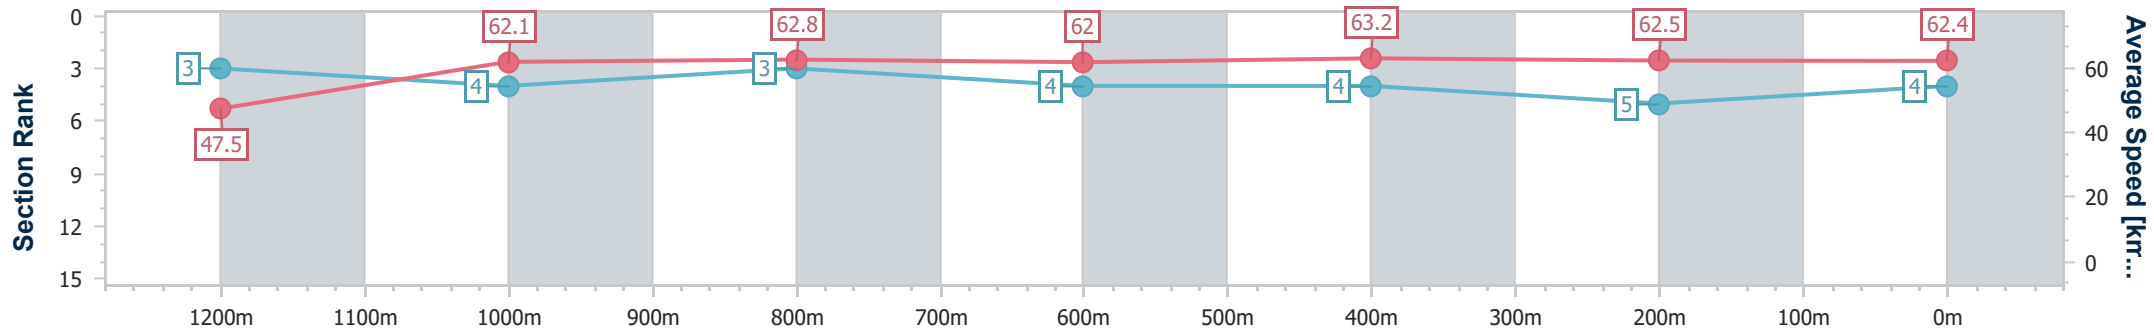

Ipswich QLD Professional

Race 6: SCHWEPPE'S BENCHMARK 70 Handicap - 1350m

13 January 2024 - 16:39

Track Rating: Soft 5, Weather: Overcast, Rail Position: +4.5m Entire

Section	Overall	1200m	1000m	800m	600m	400m	200m
Section Times	1:20.36 [4] (0:11.36)	1:09.00 [3] (0:11.57)	0:57.43 [4] (0:11.47)	0:45.96 [3] (0:11.56)	0:34.40 [4] (0:11.38)	0:23.02 [4] (0:11.47)	0:11.55 [5] (0:11.55)
Average Speed [km/h]	47.5	62.1	62.8	62.0	63.2	62.5	62.4
Top Speed [km/h]	60.7	63.5	63.7	63.0	63.8	63.0	63.0
Avg. Dist. to Rail [m]	0.6	0.6	0.6	0.9	0.6	0.9	0.7
Avg. Stride Freq. [Hz]	2.3	2.4	2.4	2.4	2.4	2.4	2.4
Avg. Stride Length [m]	5.6	7.1	7.3	7.3	7.4	7.3	7.3