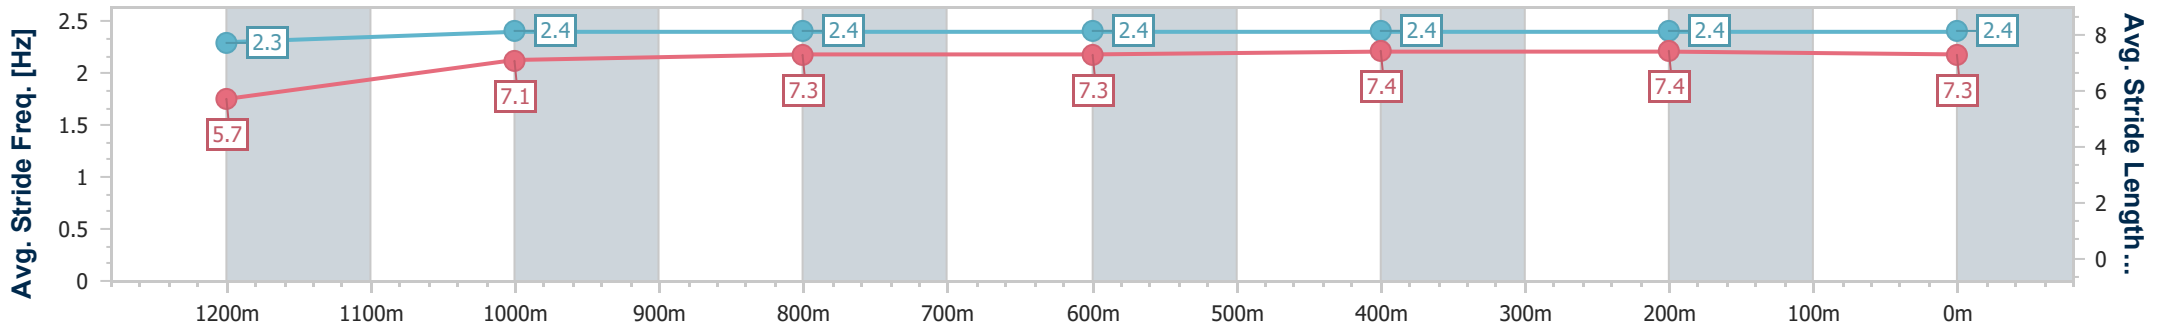

Ipswich QLD Professional

Race 6: SCHWEPPE'S BENCHMARK 70 Handicap - 1350m

13 January 2024 - 16:39

Track Rating: Soft 5, Weather: Overcast, Rail Position: +4.5m Entire

Section	Overall	1200m	1000m	800m	600m	400m	200m
Section Times	1:20.32 [2] (0:11.59)	1:08.73 [6] (0:11.64)	0:57.09 [6] (0:11.46)	0:45.63 [6] (0:11.50)	0:34.13 [6] (0:11.28)	0:22.85 [6] (0:11.34)	0:11.51 [6] (0:11.51)
Average Speed [km/h]	46.5	61.9	62.5	62.4	63.6	63.3	62.5
Top Speed [km/h]	61.1	63.7	63.9	63.7	64.6	64.6	64.1
Avg. Dist. to Rail [m]	0.6	0.6	1.2	1.5	1.1	0.7	1.1
Avg. Stride Freq. [Hz]	2.3	2.4	2.4	2.4	2.4	2.4	2.4
Avg. Stride Length [m]	5.7	7.1	7.3	7.3	7.4	7.4	7.3