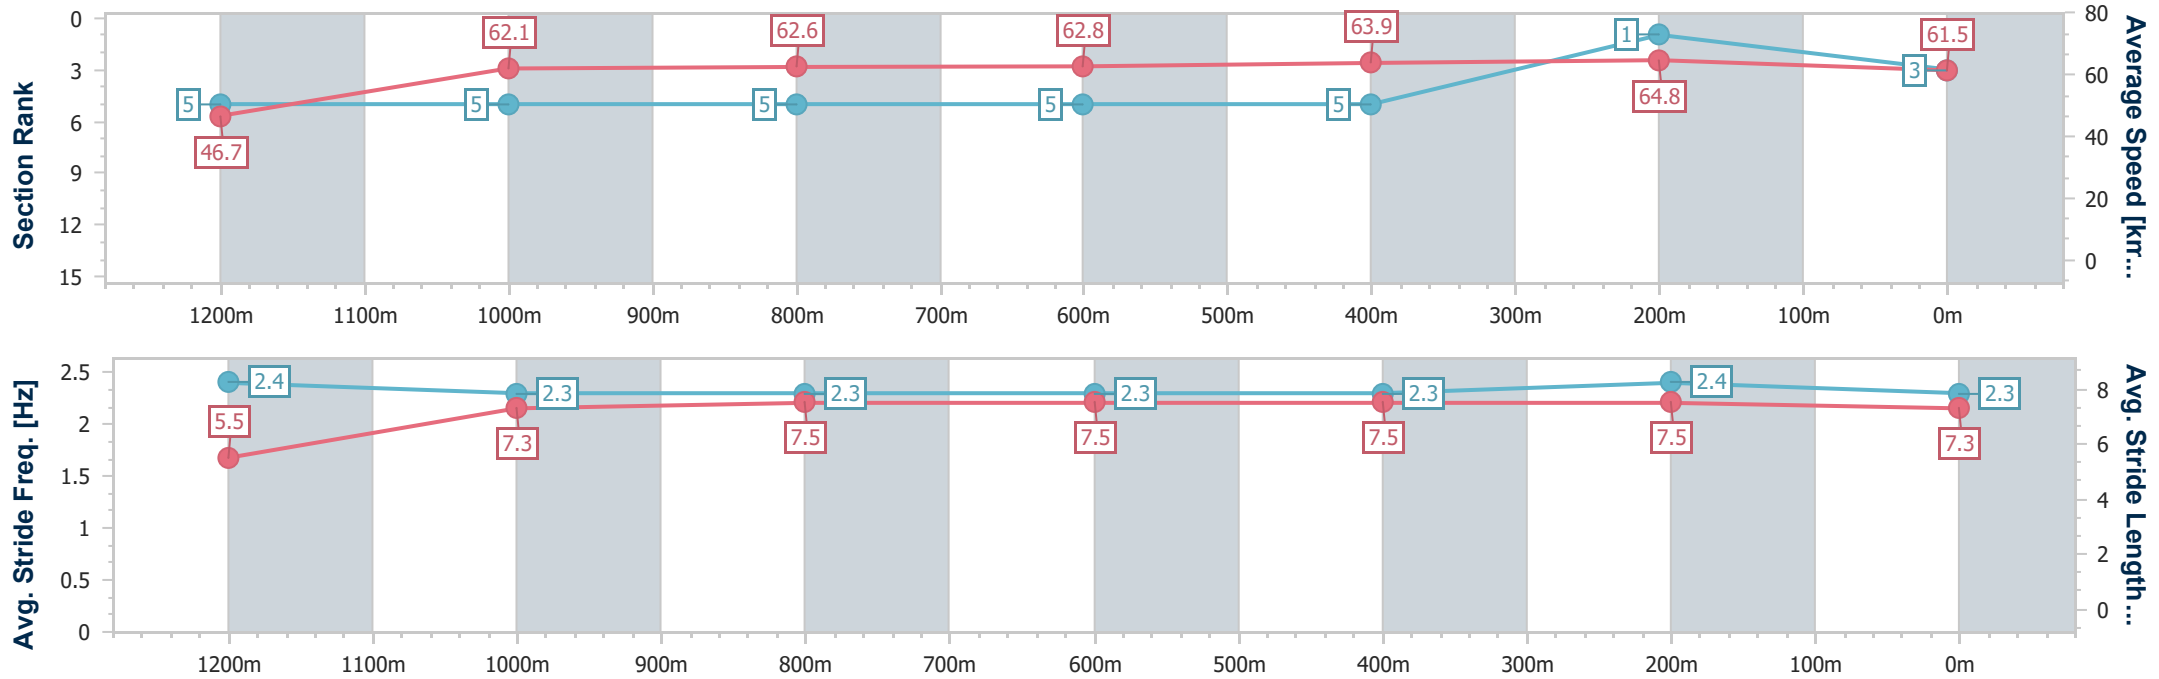

Ipswich QLD Professional

Race 6: SCHWEPES BENCHMARK 70 Handicap - 1350m

13 January 2024 - 16:39

Track Rating: Soft 5, Weather: Overcast, Rail Position: +4.5m Entire

Section	Overall	1200m	1000m	800m	600m	400m	200m
Section Times	1:20.34 [3] (0:11.52)	1:08.82 [5] (0:11.62)	0:57.20 [5] (0:11.51)	0:45.69 [5] (0:11.52)	0:34.17 [5] (0:11.26)	0:22.91 [5] (0:11.20)	0:11.71 [1] (0:11.71)
Average Speed [km/h]	46.7	62.1	62.6	62.8	63.9	64.8	61.5
Top Speed [km/h]	61.2	63.6	63.2	64.0	65.4	65.7	63.8
Avg. Dist. to Rail [m]	2.4	2.0	1.0	0.4	0.5	2.6	4.1
Avg. Stride Freq. [Hz]	2.4	2.3	2.3	2.3	2.3	2.4	2.3
Avg. Stride Length [m]	5.5	7.3	7.5	7.5	7.5	7.5	7.3