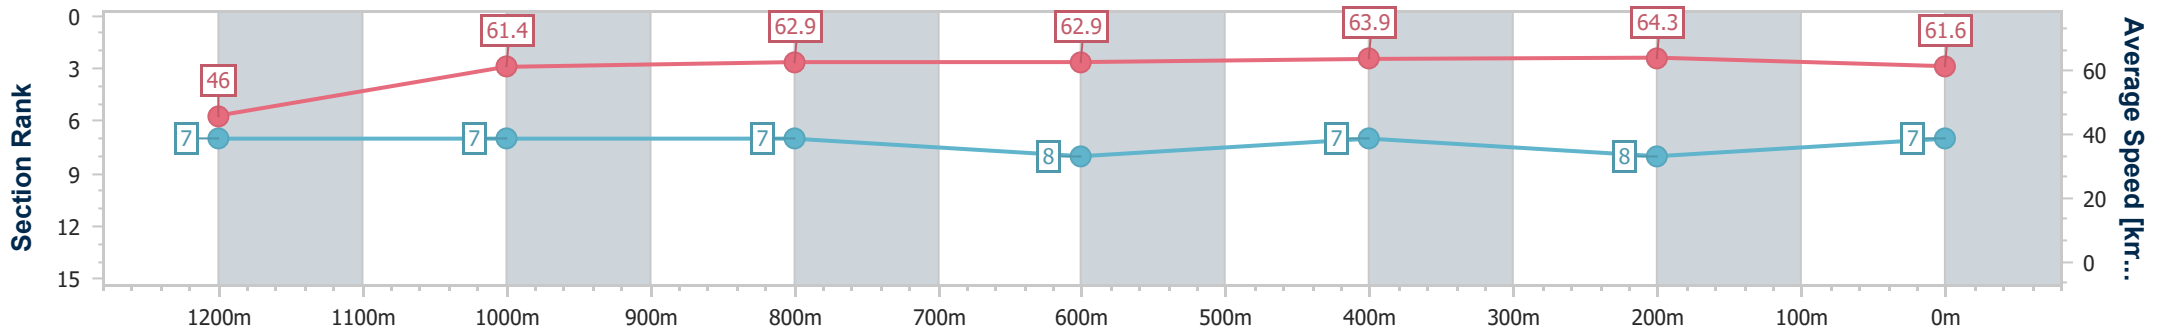

Ipswich QLD Professional

Race 6: SCHWEPPE'S BENCHMARK 70 Handicap - 1350m

13 January 2024 - 16:39

Track Rating: Soft 5, Weather: Overcast, Rail Position: +4.5m Entire

Section	Overall	1200m	1000m	800m	600m	400m	200m
Section Times	1:20.69 [7] (0:11.72)	1:08.97 [7] (0:11.75)	0:57.22 [7] (0:11.50)	0:45.72 [7] (0:11.45)	0:34.27 [8] (0:11.30)	0:22.97 [7] (0:11.33)	0:11.64 [8] (0:11.64)
Average Speed [km/h]	46.0	61.4	62.9	62.9	63.9	64.3	61.6
Top Speed [km/h]	63.1	62.9	63.6	63.6	64.8	64.8	63.6
Avg. Dist. to Rail [m]	6.2	2.9	1.2	0.6	1.1	2.9	5.3
Avg. Stride Freq. [Hz]	2.2	2.4	2.4	2.4	2.4	2.4	2.4
Avg. Stride Length [m]	5.8	7.2	7.3	7.4	7.4	7.4	7.2