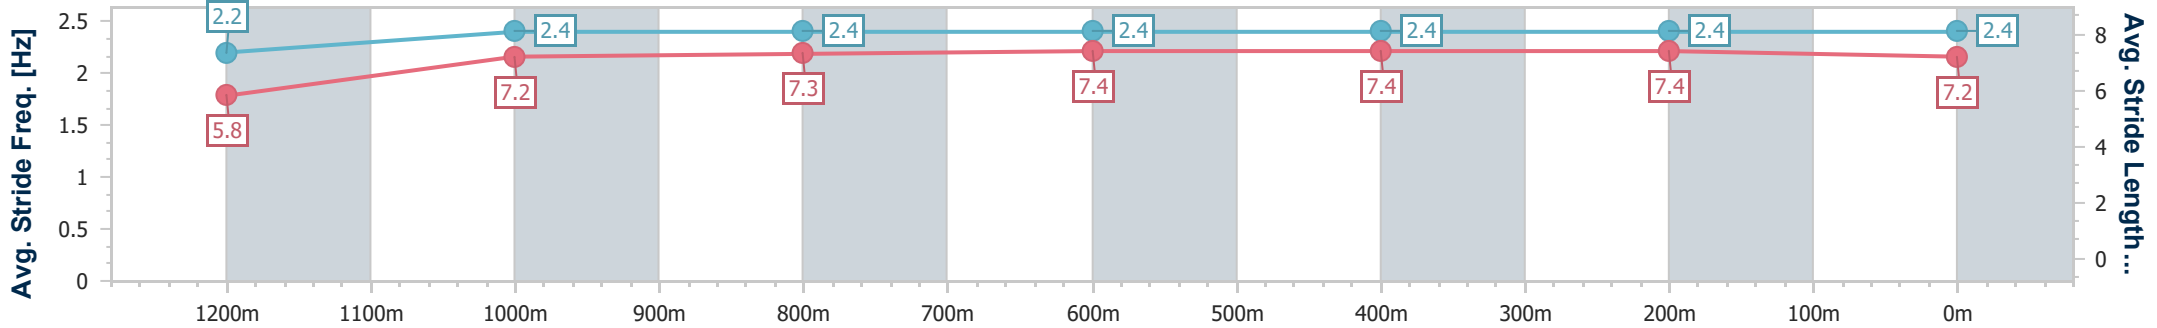

Ipswich QLD Professional

Race 6: SCHWEPPE'S BENCHMARK 70 Handicap - 1350m

13 January 2024 - 16:39

Track Rating: Soft 5, Weather: Overcast, Rail Position: +4.5m Entire

Section	Overall	1200m	1000m	800m	600m	400m	200m
Section Times	1:20.69 [7] (0:11.72)	1:08.97 [7] (0:11.75)	0:57.22 [7] (0:11.50)	0:45.72 [7] (0:11.45)	0:34.27 [8] (0:11.30)	0:22.97 [7] (0:11.33)	0:11.64 [8] (0:11.64)
Average Speed [km/h]	46.0	61.4	62.9	62.9	63.9	64.3	61.6
Top Speed [km/h]	63.1	62.9	63.6	63.6	64.8	64.8	63.6
Avg. Dist. to Rail [m]	6.2	2.9	1.2	0.6	1.1	2.9	5.3
Avg. Stride Freq. [Hz]	2.2	2.4	2.4	2.4	2.4	2.4	2.4
Avg. Stride Length [m]	5.8	7.2	7.3	7.4	7.4	7.4	7.2