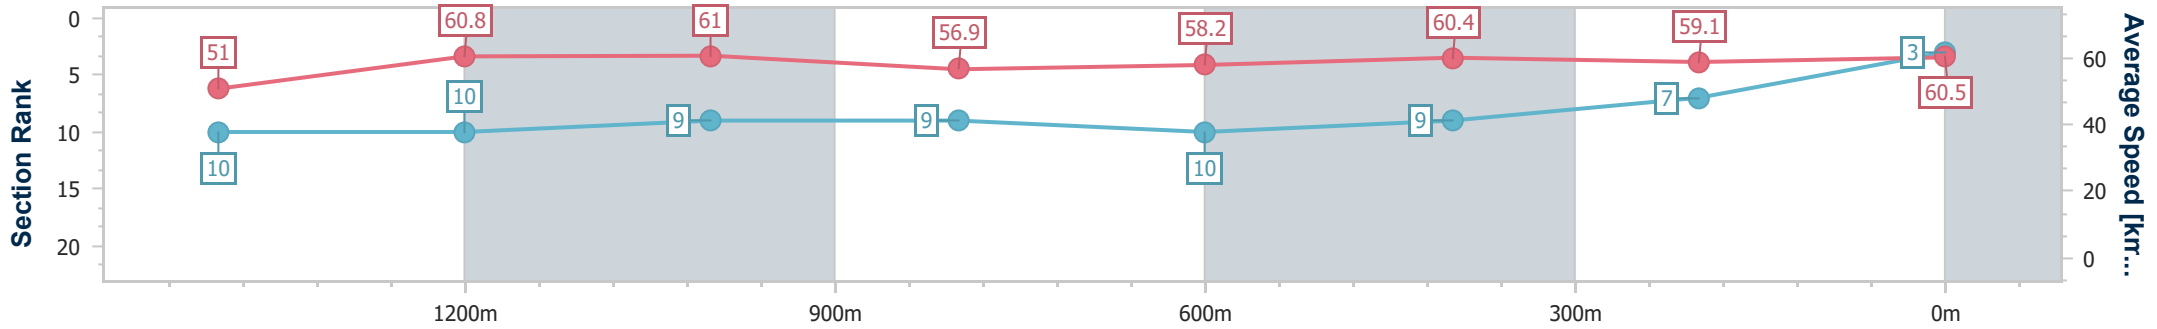

Ipswich QLD Professional

Race 2: BARRIER REEF POOLS Maiden Handicap - 1680m

13 January 2024 - 14:00

Track Rating: Soft 5, Weather: Overcast, Rail Position: +4.5m Entire

Section	Overall	1400m	1200m	1000m	800m	600m	400m	200m
Section Times	1:44.57 [3] (0:19.79)	1:24.78 [10] (0:11.87)	1:12.91 [10] (0:11.86)	1:01.05 [9] (0:12.65)	0:48.40 [9] (0:12.33)	0:36.07 [10] (0:11.96)	0:24.11 [9] (0:12.18)	0:11.93 [7] (0:11.93)
Average Speed [km/h]	51.0	60.8	61.0	56.9	58.2	60.4	59.1	60.5
Top Speed [km/h]	61.9	61.8	61.9	58.1	59.5	61.2	61.0	61.1
Avg. Dist. to Rail [m]	4.4	0.9	0.2	0.2	0.3	0.3	1.9	5.6
Avg. Stride Freq. [Hz]	2.3	2.3	2.3	2.2	2.2	2.3	2.2	2.3
Avg. Stride Length [m]	6.2	7.4	7.3	7.2	7.3	7.5	7.3	7.3