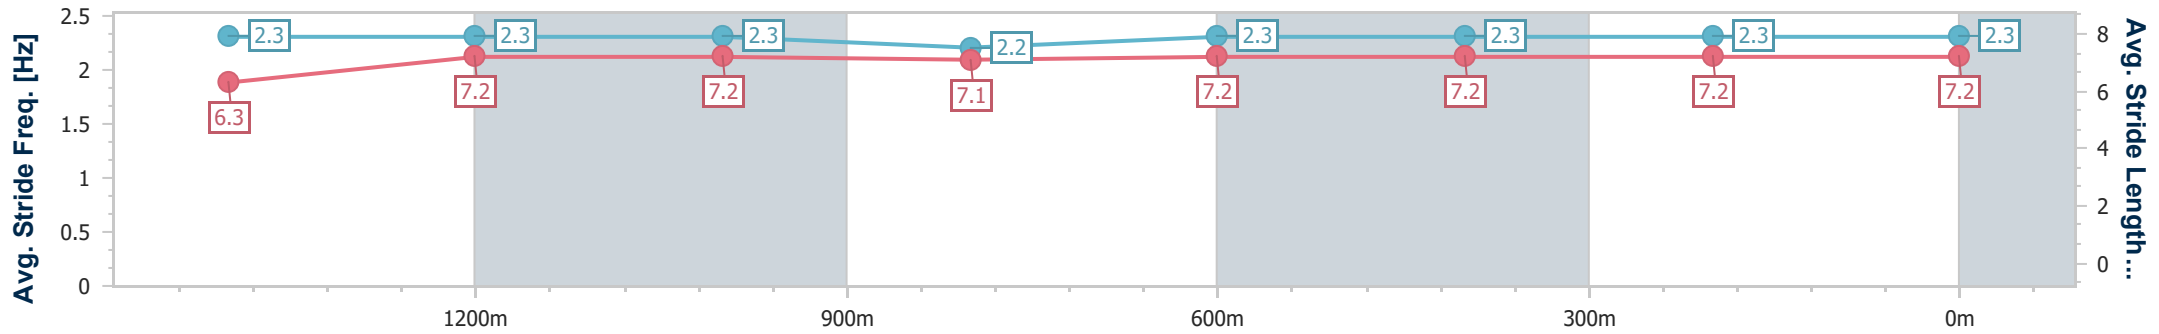

Ipswich QLD Professional

Race 2: BARRIER REEF POOLS Maiden Handicap - 1680m

13 January 2024 - 14:00

Track Rating: Soft 5, Weather: Overcast, Rail Position: +4.5m Entire

Section	Overall	1400m	1200m	1000m	800m	600m	400m	200m
Section Times	1:44.37 [1] (0:19.54)	1:24.83 [7] (0:11.96)	1:12.87 [9] (0:12.07)	1:00.80 [10] (0:12.65)	0:48.15 [10] (0:12.28)	0:35.87 [9] (0:11.94)	0:23.93 [8] (0:12.01)	0:11.92 [4]
Average Speed [km/h]	51.7	60.6	60.1	57.1	58.6	60.6	60.1	60.4
Top Speed [km/h]	61.3	61.5	62.0	58.7	60.5	62.4	60.8	60.9
Avg. Dist. to Rail [m]	5.2	1.7	1.3	1.4	0.6	0.8	1.4	3.6
Avg. Stride Freq. [Hz]	2.3	2.3	2.3	2.2	2.3	2.3	2.3	2.3
Avg. Stride Length [m]	6.3	7.2	7.2	7.1	7.2	7.2	7.2	7.2