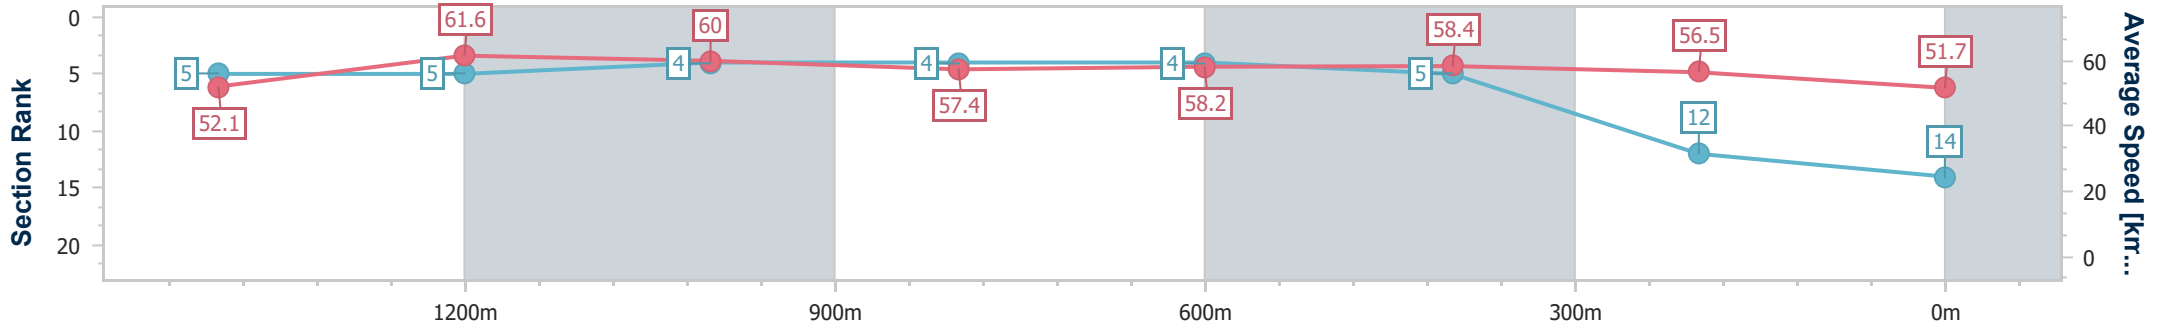

- [] Ranking at each section and finish
- .-.- No data available at this section
- NA No data available

Horse/Jockey Name	Touche
Final Rank	14
Fastest Section Time (Section)	0:11.66 (1400m)
Top Speed [km/h] (Section)	62.9 (1400m)
Race State	Finished

Ipswich QLD Professional

Race 2: BARRIER REEF POOLS Maiden Handicap - 1680m

13 January 2024 - 14:00

Track Rating: Soft 5, Weather: Overcast, Rail Position: +4.5m Entire

Section	Overall	1400m	1200m	1000m	800m	600m	400m	200m
Section Times	1:46.77 [14] (0:19.40)	1:27.37 [5] (0:11.66)	1:15.71 [5] (0:12.01)	1:03.70 [4] (0:12.55)	0:51.15 [4] (0:12.34)	0:38.81 [4] (0:12.24)	0:26.57 [5] (0:12.68)	0:13.89 [12] (0:13.89)
Average Speed [km/h]	52.1	61.6	60.0	57.4	58.2	58.4	56.5	51.7
Top Speed [km/h]	62.8	62.9	62.0	58.4	58.9	59.3	57.4	56.5
Avg. Dist. to Rail [m]	2.4	0.4	0.4	0.1	0.5	1.4	1.9	1.4
Avg. Stride Freq. [Hz]	2.3	2.3	2.3	2.2	2.2	2.3	2.2	2.1
Avg. Stride Length [m]	6.3	7.4	7.3	7.2	7.3	7.2	7.1	6.8

- [] Ranking at each section and finish
- .-.- No data available at this section
- NA No data available