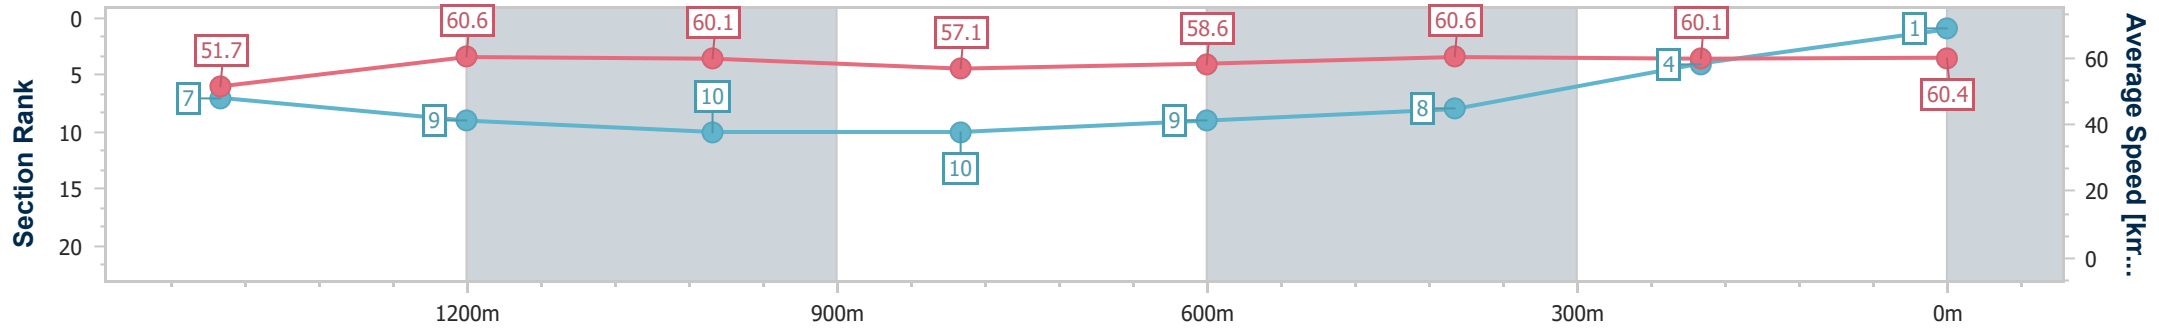

Ipswich QLD Professional

Race 2: BARRIER REEF POOLS Maiden Handicap - 1680m

13 January 2024 - 14:00

Track Rating: Soft 5, Weather: Overcast, Rail Position: +4.5m Entire

Section	Overall	1400m	1200m	1000m	800m	600m	400m	200m
Section Times	1:44.37 [1] (0:19.54)	1:24.83 [7] (0:11.96)	1:12.87 [9] (0:12.07)	1:00.80 [10] (0:12.65)	0:48.15 [10] (0:12.28)	0:35.87 [9] (0:11.94)	0:23.93 [8] (0:12.01)	0:11.92 [4]
Average Speed [km/h]	51.7	60.6	60.1	57.1	58.6	60.6	60.1	60.4
Top Speed [km/h]	61.3	61.5	62.0	58.7	60.5	62.4	60.8	60.9
Avg. Dist. to Rail [m]	5.2	1.7	1.3	1.4	0.6	0.8	1.4	3.6
Avg. Stride Freq. [Hz]	2.3	2.3	2.3	2.2	2.3	2.3	2.3	2.3
Avg. Stride Length [m]	6.3	7.2	7.2	7.1	7.2	7.2	7.2	7.2