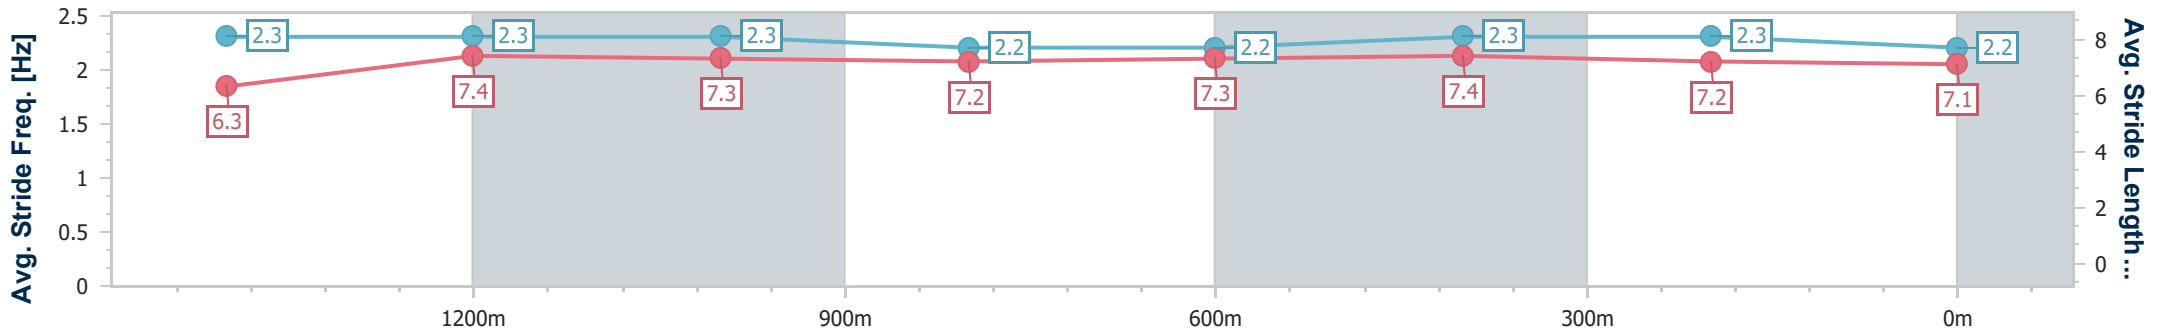

- [] Ranking at each section and finish
- .-.- No data available at this section
- NA No data available

Horse/Jockey Name	Connections
Final Rank	10
Fastest Section Time (Section)	0:11.73 (1400m)
Top Speed [km/h] (Section)	62.5 (1200m)
Race State	Finished

Ipswich QLD Professional

Race 2: BARRIER REEF POOLS Maiden Handicap - 1680m

13 January 2024 - 14:00

Track Rating: Soft 5, Weather: Overcast, Rail Position: +4.5m Entire

Section	Overall	1400m	1200m	1000m	800m	600m	400m	200m
Section Times	1:45.03 [10] (0:19.59)	1:25.44 [8] (0:11.73)	1:13.71 [7] (0:11.98)	1:01.73 [6] (0:12.60)	0:49.13 [7] (0:12.31)	0:36.82 [7] (0:11.94)	0:24.88 [4] (0:12.27)	0:12.61 [3] (0:12.61)
Average Speed [km/h]	51.5	61.5	60.1	57.3	58.8	60.7	58.7	57.1
Top Speed [km/h]	62.1	62.1	62.5	57.9	60.5	61.3	60.1	58.3
Avg. Dist. to Rail [m]	3.5	0.5	0.8	0.9	0.5	1.4	1.5	3.9
Avg. Stride Freq. [Hz]	2.3	2.3	2.3	2.2	2.2	2.3	2.3	2.2
Avg. Stride Length [m]	6.3	7.4	7.3	7.2	7.3	7.4	7.2	7.1

- [] Ranking at each section and finish
- .-.- No data available at this section
- NA No data available

Horse/Jockey Name	Imposing Tiger
Final Rank	11
Fastest Section Time (Section)	0:11.90 (1200m)
Top Speed [km/h] (Section)	62.2 (600m)
Race State	Finished