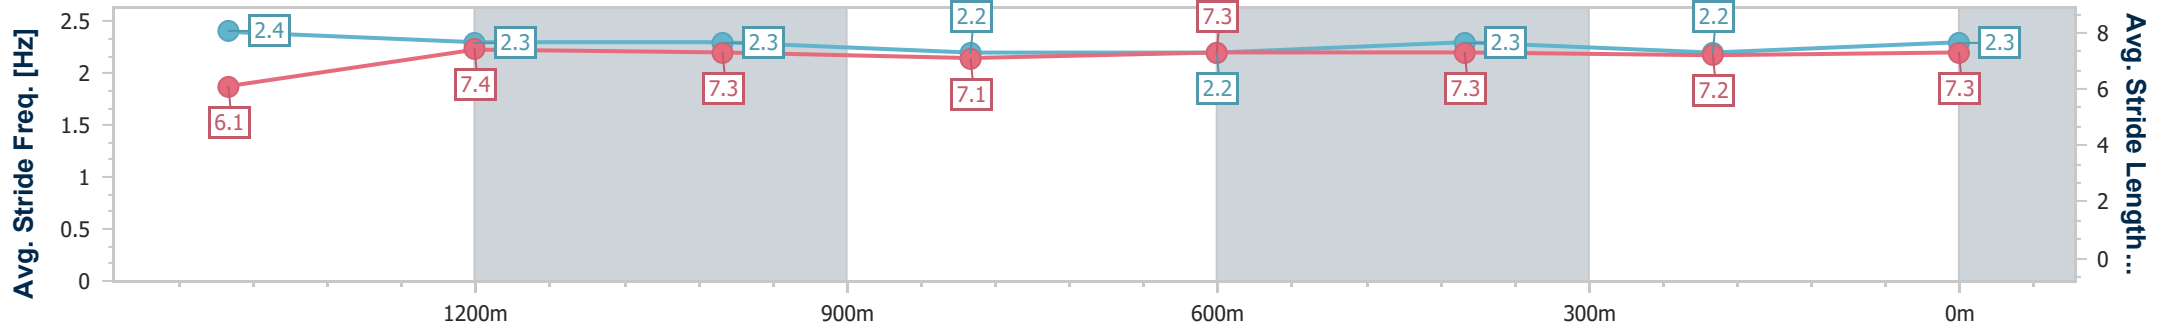

Ipswich QLD Professional

Race 2: BARRIER REEF POOLS Maiden Handicap - 1680m

13 January 2024 - 14:00

Track Rating: Soft 5, Weather: Overcast, Rail Position: +4.5m Entire

Section	Overall	1400m	1200m	1000m	800m	600m	400m	200m				
Section Times	1:44.62 [4] (0:19.35)	1:25.27 [4] (0:11.71)	1:13.56 [4] (0:12.04)	1:01.52 [5] (0:12.56)	0:48.96 [5] (0:12.40)	0:36.56 [5] (0:12.22)	0:24.34 [6] (0:12.31)	0:12.03 [5] (0:12.03)				
Average Speed [km/h]	52.2	61.6	60.0	57.4	58.4	58.9	58.6	60.0				
Top Speed [km/h]	62.6	62.1	62.5	59.0	59.0	59.8	60.1	61.0				
Avg. Dist. to Rail [m]	3.4	0.4	0.7	0.8	0.5	0.5	0.8	1.5				
Avg. Stride Freq. [Hz]	2.4	2.3	2.3	2.2	2.2	2.3	2.2	2.3				
Avg. Stride Length [m]	6.1	7.4	7.3	7.1	7.3	7.3	7.2	7.3				