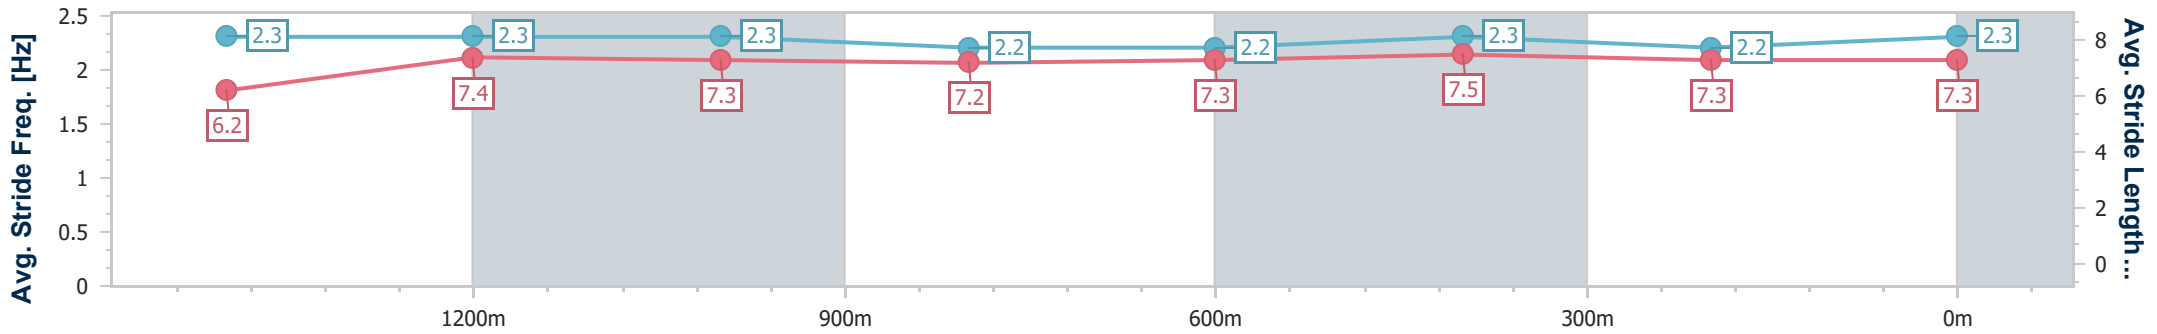

Ipswich QLD Professional

Race 2: BARRIER REEF POOLS Maiden Handicap - 1680m

13 January 2024 - 14:00

Track Rating: Soft 5, Weather: Overcast, Rail Position: +4.5m Entire

Section	Overall	1400m	1200m	1000m	800m	600m	400m	200m
Section Times	1:44.57 [3] (0:19.79)	1:24.78 [10] (0:11.87)	1:12.91 [10] (0:11.86)	1:01.05 [9] (0:12.65)	0:48.40 [9] (0:12.33)	0:36.07 [10] (0:11.96)	0:24.11 [9] (0:12.18)	0:11.93 [7] (0:11.93)
Average Speed [km/h]	51.0	60.8	61.0	56.9	58.2	60.4	59.1	60.5
Top Speed [km/h]	61.9	61.8	61.9	58.1	59.5	61.2	61.0	61.1
Avg. Dist. to Rail [m]	4.4	0.9	0.2	0.2	0.3	0.3	1.9	5.6
Avg. Stride Freq. [Hz]	2.3	2.3	2.3	2.2	2.2	2.3	2.2	2.3
Avg. Stride Length [m]	6.2	7.4	7.3	7.2	7.3	7.5	7.3	7.3