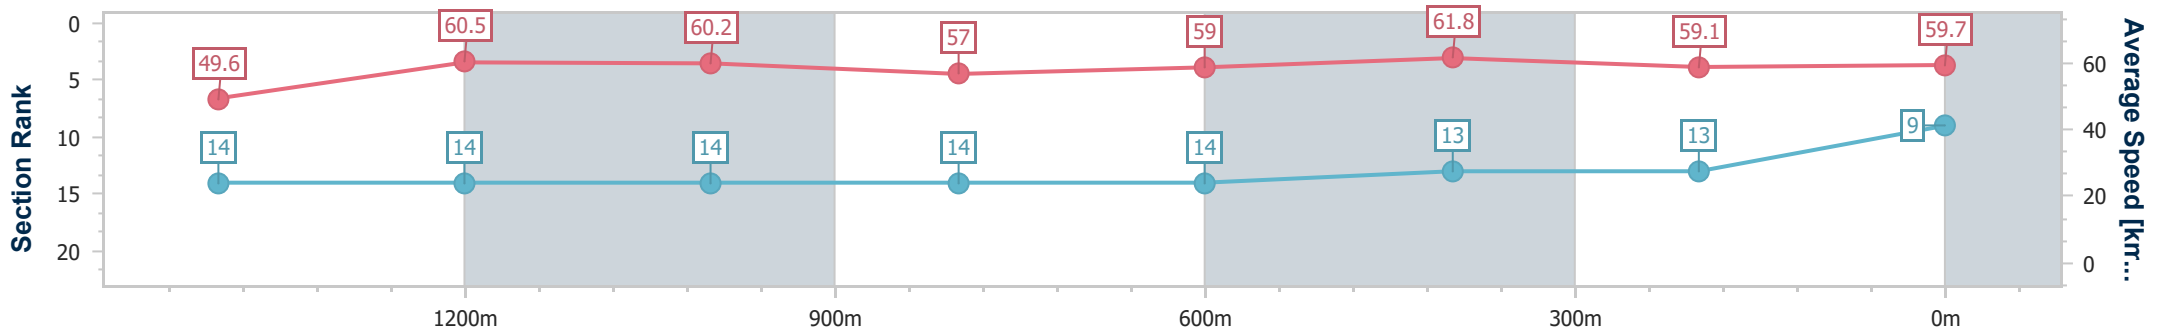

Ipswich QLD Professional

Race 2: BARRIER REEF POOLS Maiden Handicap - 1680m

13 January 2024 - 14:00

Track Rating: Soft 5, Weather: Overcast, Rail Position: +4.5m Entire

Section	Overall	1400m	1200m	1000m	800m	600m	400m	200m
Section Times	1:44.96 [9] (0:20.38)	1:24.58 [14] (0:11.90)	1:12.68 [14] (0:11.96)	1:00.72 [14] (0:12.67)	0:48.05 [14] (0:12.14)	0:35.91 [14] (0:11.65)	0:24.26 [13] (0:12.20)	0:12.06 [13] (0:12.06)
Average Speed [km/h]	49.6	60.5	60.2	57.0	59.0	61.8	59.1	59.7
Top Speed [km/h]	61.9	61.2	61.2	58.8	61.1	62.8	59.9	60.0
Avg. Dist. to Rail [m]	8.4	0.1	0.2	0.3	0.4	0.4	0.2	0.7
Avg. Stride Freq. [Hz]	2.2	2.4	2.4	2.3	2.3	2.4	2.3	2.3
Avg. Stride Length [m]	6.2	7.0	7.0	6.8	7.0	7.2	7.1	7.1

- [] Ranking at each section and finish
- .-.- No data available at this section
- NA No data available

Horse/Jockey Name	Connections
Final Rank	10
Fastest Section Time (Section)	0:11.73 (1400m)
Top Speed [km/h] (Section)	62.5 (1200m)
Race State	Finished