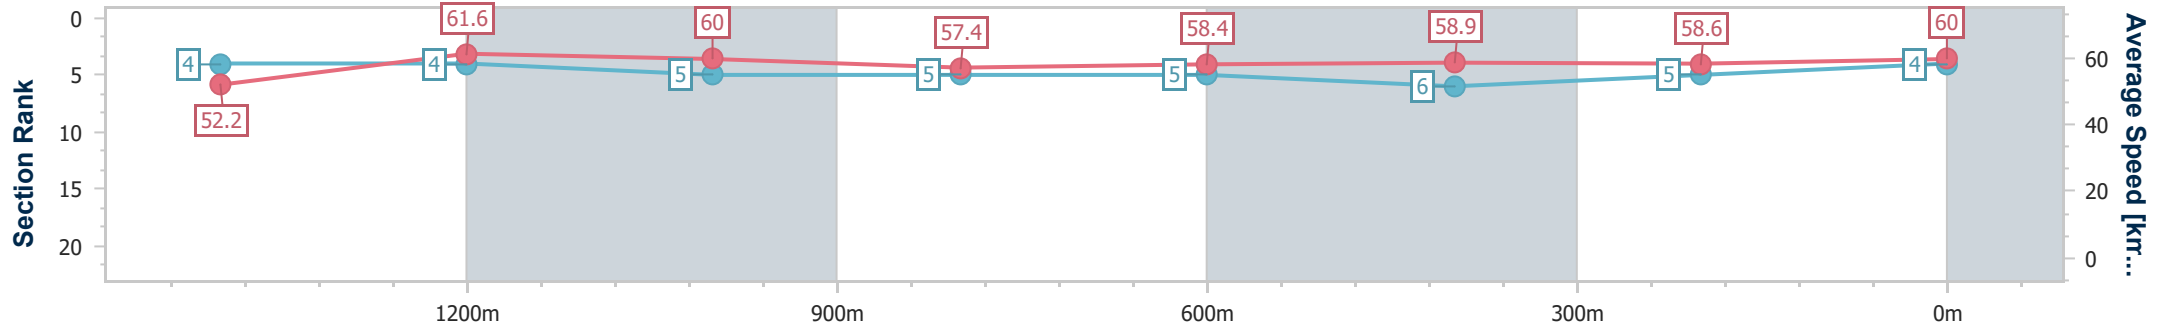

Ipswich QLD Professional

Race 2: BARRIER REEF POOLS Maiden Handicap - 1680m

13 January 2024 - 14:00

Track Rating: Soft 5, Weather: Overcast, Rail Position: +4.5m Entire

Section	Overall	1400m	1200m	1000m	800m	600m	400m	200m				
Section Times	1:44.62 [4] (0:19.35)	1:25.27 [4] (0:11.71)	1:13.56 [4] (0:12.04)	1:01.52 [5] (0:12.56)	0:48.96 [5] (0:12.40)	0:36.56 [5] (0:12.22)	0:24.34 [6] (0:12.31)	0:12.03 [5] (0:12.03)				
Average Speed [km/h]	52.2	61.6	60.0	57.4	58.4	58.9	58.6	60.0				
Top Speed [km/h]	62.6	62.1	62.5	59.0	59.0	59.8	60.1	61.0				
Avg. Dist. to Rail [m]	3.4	0.4	0.7	0.8	0.5	0.5	0.8	1.5				
Avg. Stride Freq. [Hz]	2.4	2.3	2.3	2.2	2.2	2.3	2.2	2.3				
Avg. Stride Length [m]	6.1	7.4	7.3	7.1	7.3	7.3	7.2	7.3				