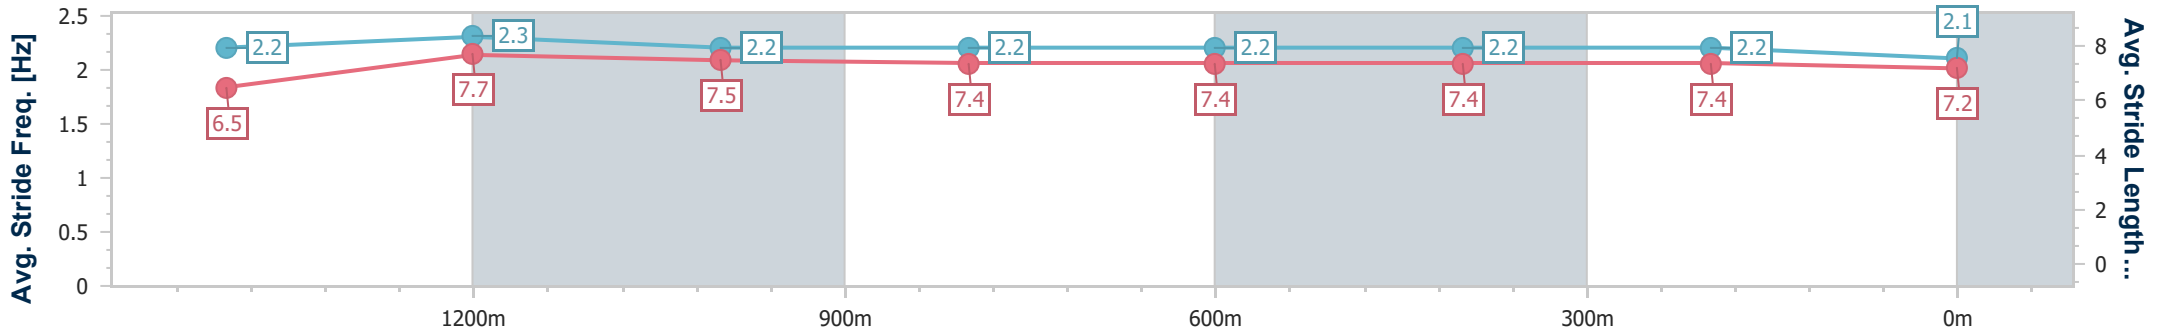

Ipswich QLD Professional

Race 2: BARRIER REEF POOLS Maiden Handicap - 1680m

13 January 2024 - 14:00

Track Rating: Soft 5, Weather: Overcast, Rail Position: +4.5m Entire

Section	Overall	1400m	1200m	1000m	800m	600m	400m	200m
Section Times	1:45.44 [13] (0:19.32)	1:26.12 [3] (0:11.36)	1:14.76 [2] (0:12.16)	1:02.60 [2] (0:12.58)	0:50.02 [2] (0:12.38)	0:37.64 [2] (0:12.27)	0:25.37 [2] (0:12.53)	0:12.84 [6] (0:12.84)
Average Speed [km/h]	52.4	63.9	59.4	57.3	58.3	58.4	57.3	55.9
Top Speed [km/h]	64.5	64.6	62.2	58.1	59.1	59.2	58.2	57.6
Avg. Dist. to Rail [m]	9.0	2.1	1.1	0.6	0.2	0.6	0.5	0.2
Avg. Stride Freq. [Hz]	2.2	2.3	2.2	2.2	2.2	2.2	2.2	2.1
Avg. Stride Length [m]	6.5	7.7	7.5	7.4	7.4	7.4	7.4	7.2

- [] Ranking at each section and finish
- .-.- No data available at this section
- NA No data available

Horse/Jockey Name	Touche
Final Rank	14
Fastest Section Time (Section)	0:11.66 (1400m)
Top Speed [km/h] (Section)	62.9 (1400m)
Race State	Finished