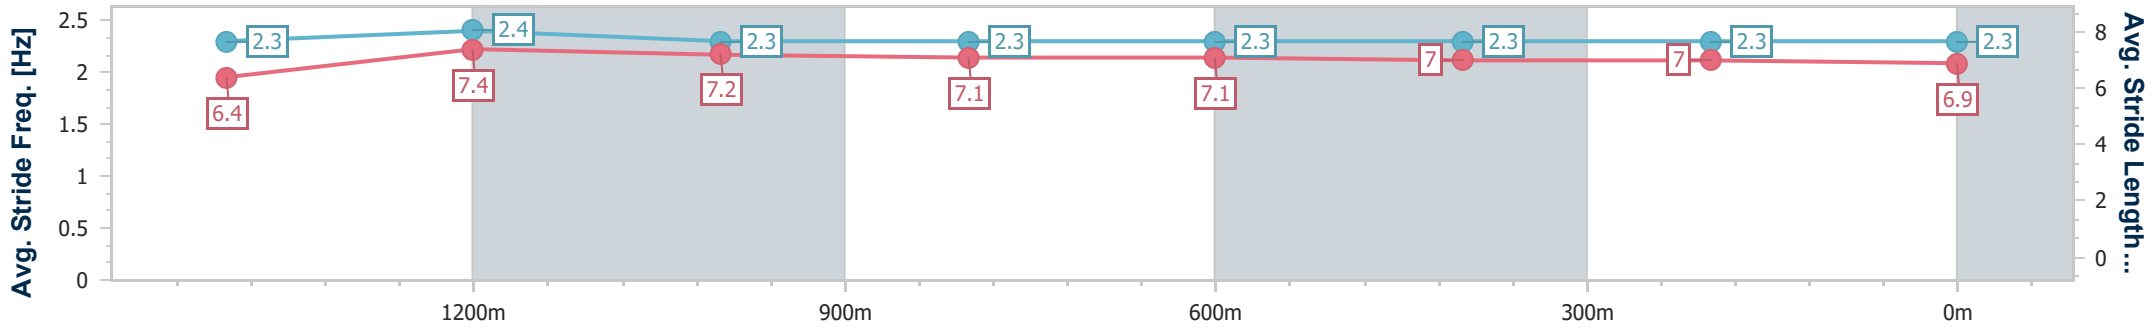

Ipswich QLD Professional

Race 2: BARRIER REEF POOLS Maiden Handicap - 1680m

13 January 2024 - 14:00

Track Rating: Soft 5, Weather: Overcast, Rail Position: +4.5m Entire

Section	Overall	1400m	1200m	1000m	800m	600m	400m	200m
Section Times	1:44.72 [5] (0:19.13)	1:25.59 [1] (0:11.46)	1:14.13 [1] (0:12.08)	1:02.05 [1] (0:12.51)	0:49.54 [1] (0:12.32)	0:37.22 [1] (0:12.27)	0:24.95 [1] (0:12.53)	0:12.42 [1] (0:12.42)
Average Speed [km/h]	52.8	62.6	59.7	57.5	58.5	58.3	57.3	57.9
Top Speed [km/h]	63.0	64.2	62.7	58.4	59.1	59.3	58.4	58.9
Avg. Dist. to Rail [m]	3.6	0.4	0.2	0.2	0.4	0.8	0.9	0.5
Avg. Stride Freq. [Hz]	2.3	2.4	2.3	2.3	2.3	2.3	2.3	2.3
Avg. Stride Length [m]	6.4	7.4	7.2	7.1	7.1	7.0	7.0	6.9