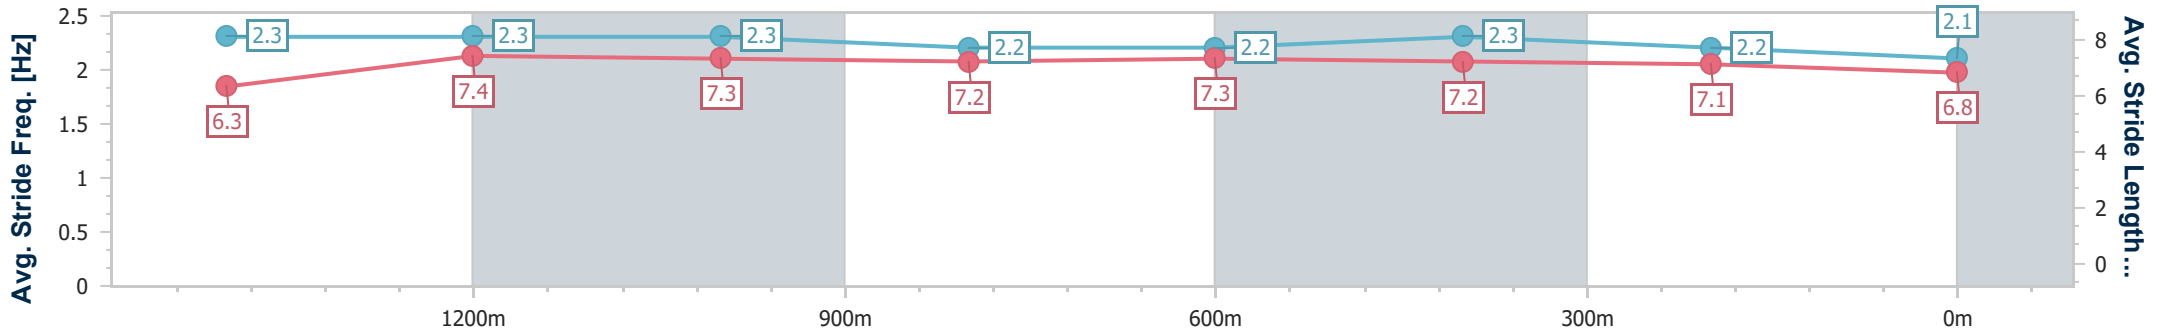

- [] Ranking at each section and finish
- .-.- No data available at this section
- NA No data available

Horse/Jockey Name	Touche
Final Rank	14
Fastest Section Time (Section)	0:11.66 (1400m)
Top Speed [km/h] (Section)	62.9 (1400m)
Race State	Finished

Ipswich QLD Professional

Race 2: BARRIER REEF POOLS Maiden Handicap - 1680m

13 January 2024 - 14:00

Track Rating: Soft 5, Weather: Overcast, Rail Position: +4.5m Entire

Section	Overall	1400m	1200m	1000m	800m	600m	400m	200m
Section Times	1:46.77 [14] (0:19.40)	1:27.37 [5] (0:11.66)	1:15.71 [5] (0:12.01)	1:03.70 [4] (0:12.55)	0:51.15 [4] (0:12.34)	0:38.81 [4] (0:12.24)	0:26.57 [5] (0:12.68)	0:13.89 [12] (0:13.89)
Average Speed [km/h]	52.1	61.6	60.0	57.4	58.2	58.4	56.5	51.7
Top Speed [km/h]	62.8	62.9	62.0	58.4	58.9	59.3	57.4	56.5
Avg. Dist. to Rail [m]	2.4	0.4	0.4	0.1	0.5	1.4	1.9	1.4
Avg. Stride Freq. [Hz]	2.3	2.3	2.3	2.2	2.2	2.3	2.2	2.1
Avg. Stride Length [m]	6.3	7.4	7.3	7.2	7.3	7.2	7.1	6.8

- [] Ranking at each section and finish
- .-.- No data available at this section
- NA No data available