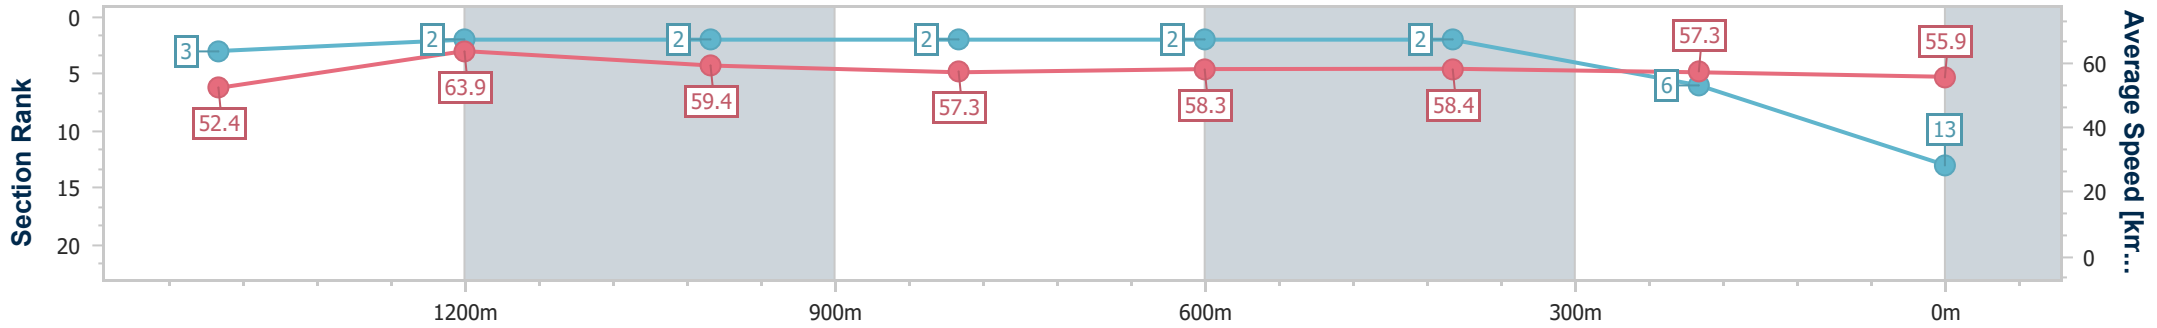

Ipswich QLD Professional

Race 2: BARRIER REEF POOLS Maiden Handicap - 1680m

13 January 2024 - 14:00

Track Rating: Soft 5, Weather: Overcast, Rail Position: +4.5m Entire

Section	Overall	1400m	1200m	1000m	800m	600m	400m	200m
Section Times	1:45.44 [13] (0:19.32)	1:26.12 [3] (0:11.36)	1:14.76 [2] (0:12.16)	1:02.60 [2] (0:12.58)	0:50.02 [2] (0:12.38)	0:37.64 [2] (0:12.27)	0:25.37 [2] (0:12.53)	0:12.84 [6] (0:12.84)
Average Speed [km/h]	52.4	63.9	59.4	57.3	58.3	58.4	57.3	55.9
Top Speed [km/h]	64.5	64.6	62.2	58.1	59.1	59.2	58.2	57.6
Avg. Dist. to Rail [m]	9.0	2.1	1.1	0.6	0.2	0.6	0.5	0.2
Avg. Stride Freq. [Hz]	2.2	2.3	2.2	2.2	2.2	2.2	2.2	2.1
Avg. Stride Length [m]	6.5	7.7	7.5	7.4	7.4	7.4	7.4	7.2

- [] Ranking at each section and finish
- .-.- No data available at this section
- NA No data available

Horse/Jockey Name	Touche
Final Rank	14
Fastest Section Time (Section)	0:11.66 (1400m)
Top Speed [km/h] (Section)	62.9 (1400m)
Race State	Finished