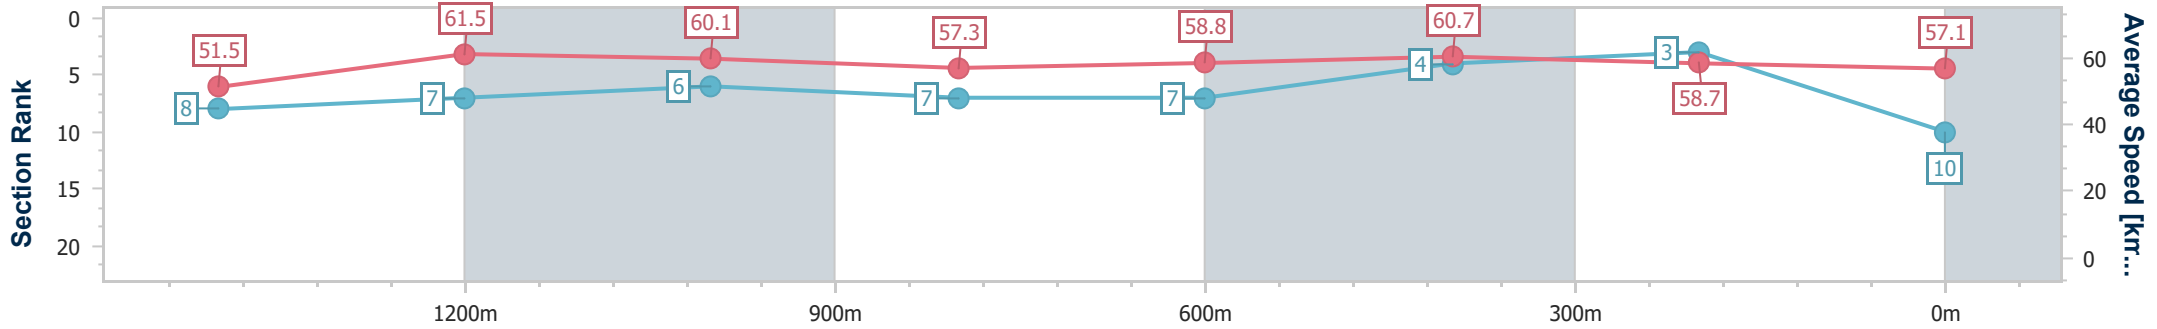

Ipswich QLD Professional

Race 2: BARRIER REEF POOLS Maiden Handicap - 1680m

13 January 2024 - 14:00

Track Rating: Soft 5, Weather: Overcast, Rail Position: +4.5m Entire

Section	Overall	1400m	1200m	1000m	800m	600m	400m	200m
Section Times	1:45.03 [10] (0:19.59)	1:25.44 [8] (0:11.73)	1:13.71 [7] (0:11.98)	1:01.73 [6] (0:12.60)	0:49.13 [7] (0:12.31)	0:36.82 [7] (0:11.94)	0:24.88 [4] (0:12.27)	0:12.61 [3] (0:12.61)
Average Speed [km/h]	51.5	61.5	60.1	57.3	58.8	60.7	58.7	57.1
Top Speed [km/h]	62.1	62.1	62.5	57.9	60.5	61.3	60.1	58.3
Avg. Dist. to Rail [m]	3.5	0.5	0.8	0.9	0.5	1.4	1.5	3.9
Avg. Stride Freq. [Hz]	2.3	2.3	2.3	2.2	2.2	2.3	2.3	2.2
Avg. Stride Length [m]	6.3	7.4	7.3	7.2	7.3	7.4	7.2	7.1

- [] Ranking at each section and finish
- .-.- No data available at this section
- NA No data available

Horse/Jockey Name	Imposing Tiger
Final Rank	11
Fastest Section Time (Section)	0:11.90 (1200m)
Top Speed [km/h] (Section)	62.2 (600m)
Race State	Finished