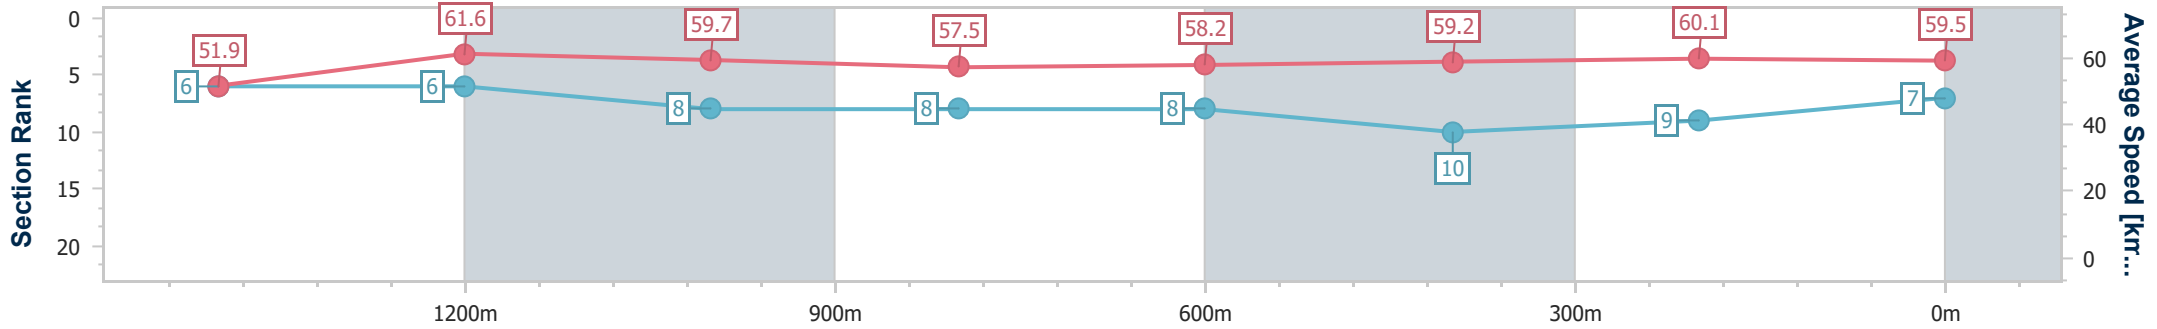

Ipswich QLD Professional

Race 2: BARRIER REEF POOLS Maiden Handicap - 1680m

13 January 2024 - 14:00

Track Rating: Soft 5, Weather: Overcast, Rail Position: +4.5m Entire

Section	Overall	1400m	1200m	1000m	800m	600m	400m	200m
Section Times	1:44.81 [7] (0:19.49)	1:25.32 [6] (0:11.77)	1:13.55 [6] (0:12.12)	1:01.43 [8] (0:12.59)	0:48.84 [8] (0:12.40)	0:36.44 [8] (0:12.26)	0:24.18 [10] (0:12.10)	0:12.08 [9] (0:12.08)
Average Speed [km/h]	51.9	61.6	59.7	57.5	58.2	59.2	60.1	59.5
Top Speed [km/h]	62.6	62.5	62.4	58.1	58.9	59.9	61.6	61.1
Avg. Dist. to Rail [m]	7.7	1.7	1.5	1.5	0.6	1.7	3.7	7.2
Avg. Stride Freq. [Hz]	2.4	2.4	2.4	2.3	2.3	2.4	2.4	2.4
Avg. Stride Length [m]	6.0	7.1	7.0	6.9	7.0	6.9	6.9	7.0