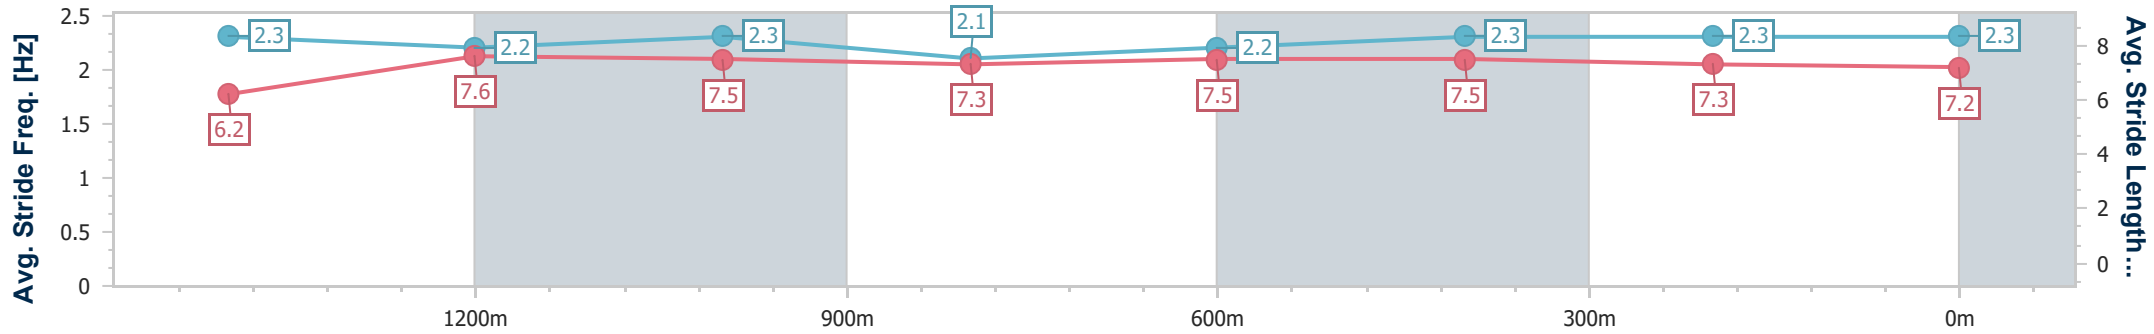

Ipswich QLD Professional

Race 2: BARRIER REEF POOLS Maiden Handicap - 1680m

13 January 2024 - 14:00

Track Rating: Soft 5, Weather: Overcast, Rail Position: +4.5m Entire

Section	Overall	1400m	1200m	1000m	800m	600m	400m	200m
Section Times	1:44.78 [6] (0:20.04)	1:24.74 [11] (0:11.87)	1:12.87 [11] (0:11.85)	1:01.02 [11] (0:12.73)	0:48.29 [12] (0:12.30)	0:35.99 [12] (0:11.90)	0:24.09 [12] (0:12.08)	0:12.01 [10] (0:12.01)
Average Speed [km/h]	50.4	61.0	60.9	56.5	58.8	60.8	60.3	60.0
Top Speed [km/h]	60.3	61.5	62.2	58.0	59.7	62.2	61.7	61.1
Avg. Dist. to Rail [m]	4.7	0.8	1.0	1.2	0.2	1.0	4.6	8.9
Avg. Stride Freq. [Hz]	2.3	2.2	2.3	2.1	2.2	2.3	2.3	2.3
Avg. Stride Length [m]	6.2	7.6	7.5	7.3	7.5	7.5	7.3	7.2