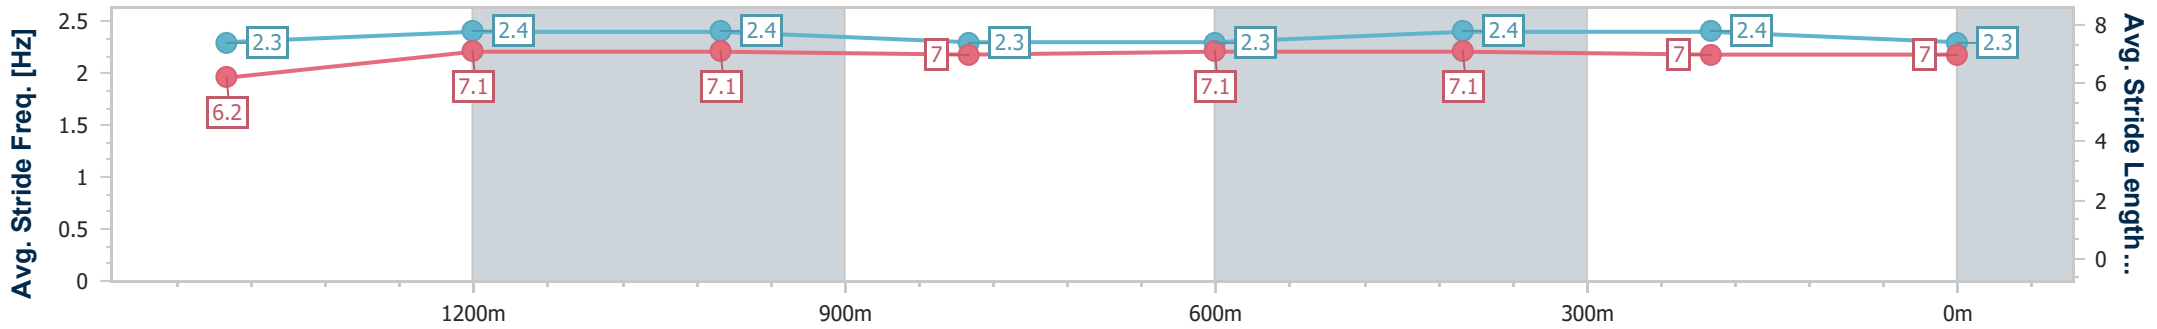

- [] Ranking at each section and finish
- .-.- No data available at this section
- NA No data available

Horse/Jockey Name	Night Ruler
Final Rank	8
Fastest Section Time (Section)	0:11.87 (1400m)
Top Speed [km/h] (Section)	61.7 (600m)
Race State	Finished

Ipswich QLD Professional

Race 2: BARRIER REEF POOLS Maiden Handicap - 1680m

13 January 2024 - 14:00

Track Rating: Soft 5, Weather: Overcast, Rail Position: +4.5m Entire

Section	Overall	1400m	1200m	1000m	800m	600m	400m	200m
Section Times	1:44.91 [8] (0:20.07)	1:24.84 [12] (0:11.87)	1:12.97 [12] (0:11.95)	1:01.02 [12] (0:12.60)	0:48.42 [11] (0:12.27)	0:36.15 [11] (0:11.92)	0:24.23 [11] (0:12.00)	0:12.23 [8] (0:12.23)
Average Speed [km/h]	50.4	60.5	60.3	57.0	58.8	60.4	60.3	58.9
Top Speed [km/h]	60.5	61.1	61.3	58.0	59.6	61.7	61.2	60.4
Avg. Dist. to Rail [m]	5.1	0.2	0.1	0.2	0.4	0.4	2.4	6.1
Avg. Stride Freq. [Hz]	2.3	2.4	2.4	2.3	2.3	2.4	2.4	2.3
Avg. Stride Length [m]	6.2	7.1	7.1	7.0	7.1	7.1	7.0	7.0

- [] Ranking at each section and finish
- .-.- No data available at this section
- NA No data available

Horse/Jockey Name	More Success
Final Rank	9
Fastest Section Time (Section)	0:11.65 (600m)
Top Speed [km/h] (Section)	62.8 (600m)
Race State	Finished