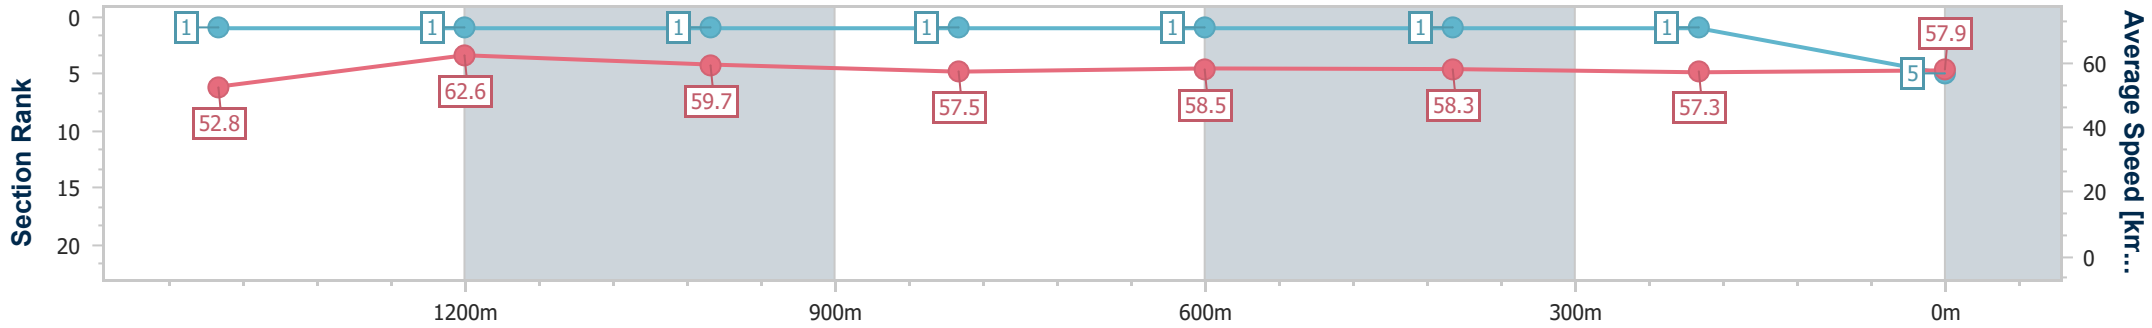

Ipswich QLD Professional

Race 2: BARRIER REEF POOLS Maiden Handicap - 1680m

13 January 2024 - 14:00

Track Rating: Soft 5, Weather: Overcast, Rail Position: +4.5m Entire

Section	Overall	1400m	1200m	1000m	800m	600m	400m	200m
Section Times	1:44.72 [5] (0:19.13)	1:25.59 [1] (0:11.46)	1:14.13 [1] (0:12.08)	1:02.05 [1] (0:12.51)	0:49.54 [1] (0:12.32)	0:37.22 [1] (0:12.27)	0:24.95 [1] (0:12.53)	0:12.42 [1] (0:12.42)
Average Speed [km/h]	52.8	62.6	59.7	57.5	58.5	58.3	57.3	57.9
Top Speed [km/h]	63.0	64.2	62.7	58.4	59.1	59.3	58.4	58.9
Avg. Dist. to Rail [m]	3.6	0.4	0.2	0.2	0.4	0.8	0.9	0.5
Avg. Stride Freq. [Hz]	2.3	2.4	2.3	2.3	2.3	2.3	2.3	2.3
Avg. Stride Length [m]	6.4	7.4	7.2	7.1	7.1	7.0	7.0	6.9