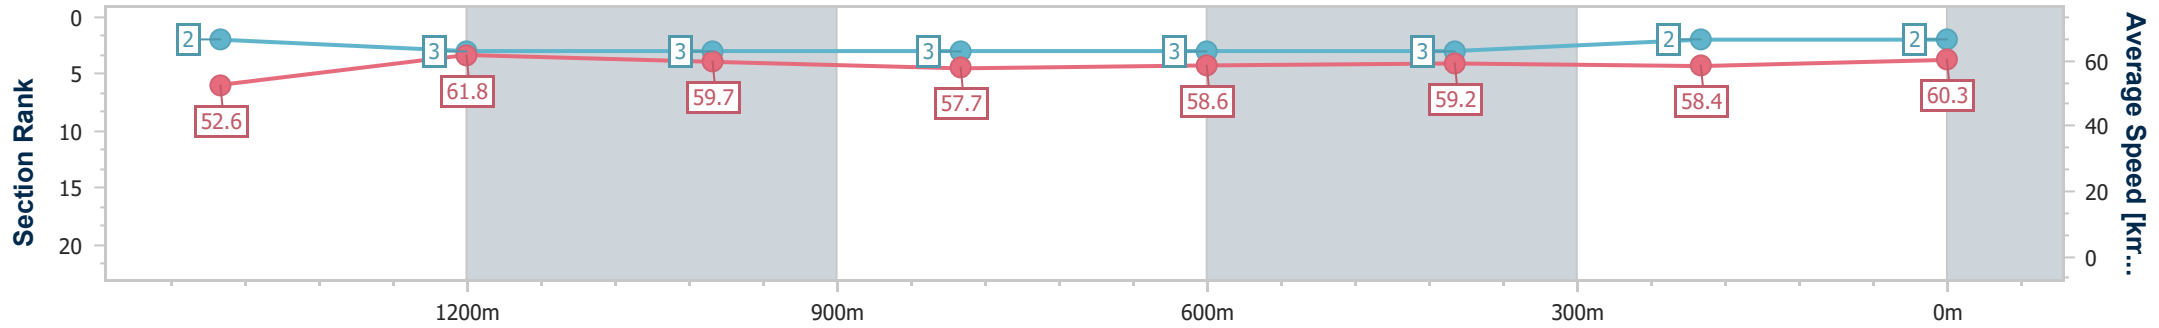

Ipswich QLD Professional

Race 2: BARRIER REEF POOLS Maiden Handicap - 1680m

13 January 2024 - 14:00

Track Rating: Soft 5, Weather: Overcast, Rail Position: +4.5m Entire

Section	Overall	1400m	1200m	1000m	800m	600m	400m	200m
Section Times	1:44.38 [2] (0:19.22)	1:25.16 [2] (0:11.68)	1:13.48 [3] (0:12.14)	1:01.34 [3] (0:12.57)	0:48.77 [3] (0:12.28)	0:36.49 [3] (0:12.20)	0:24.29 [3] (0:12.31)	0:11.98 [2] (0:11.98)
Average Speed [km/h]	52.6	61.8	59.7	57.7	58.6	59.2	58.4	60.3
Top Speed [km/h]	63.5	62.9	62.3	58.6	59.2	59.9	59.2	60.8
Avg. Dist. to Rail [m]	6.1	1.1	1.5	1.8	1.1	0.6	0.6	1.3
Avg. Stride Freq. [Hz]	2.3	2.3	2.3	2.2	2.2	2.2	2.2	2.3
Avg. Stride Length [m]	6.5	7.4	7.4	7.3	7.3	7.3	7.3	7.4