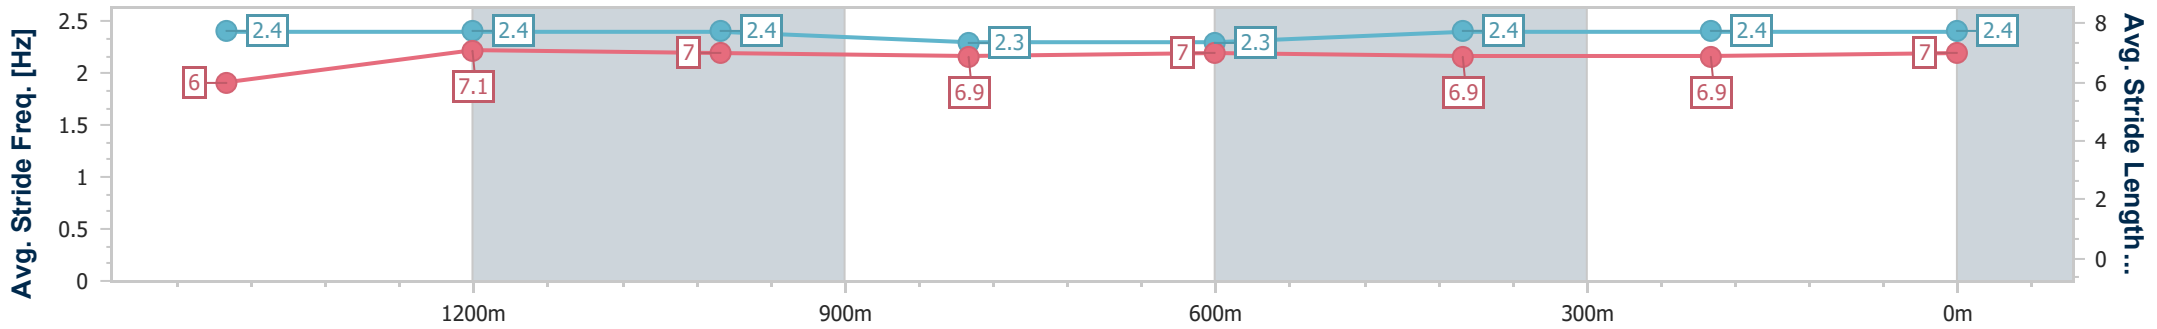

Ipswich QLD Professional

Race 2: BARRIER REEF POOLS Maiden Handicap - 1680m

13 January 2024 - 14:00

Track Rating: Soft 5, Weather: Overcast, Rail Position: +4.5m Entire

Section	Overall	1400m	1200m	1000m	800m	600m	400m	200m
Section Times	1:44.81 [7] (0:19.49)	1:25.32 [6] (0:11.77)	1:13.55 [6] (0:12.12)	1:01.43 [8] (0:12.59)	0:48.84 [8] (0:12.40)	0:36.44 [8] (0:12.26)	0:24.18 [10] (0:12.10)	0:12.08 [9] (0:12.08)
Average Speed [km/h]	51.9	61.6	59.7	57.5	58.2	59.2	60.1	59.5
Top Speed [km/h]	62.6	62.5	62.4	58.1	58.9	59.9	61.6	61.1
Avg. Dist. to Rail [m]	7.7	1.7	1.5	1.5	0.6	1.7	3.7	7.2
Avg. Stride Freq. [Hz]	2.4	2.4	2.4	2.3	2.3	2.4	2.4	2.4
Avg. Stride Length [m]	6.0	7.1	7.0	6.9	7.0	6.9	6.9	7.0

- [] Ranking at each section and finish
- .-.- No data available at this section
- NA No data available

Horse/Jockey Name	Night Ruler
Final Rank	8
Fastest Section Time (Section)	0:11.87 (1400m)
Top Speed [km/h] (Section)	61.7 (600m)
Race State	Finished