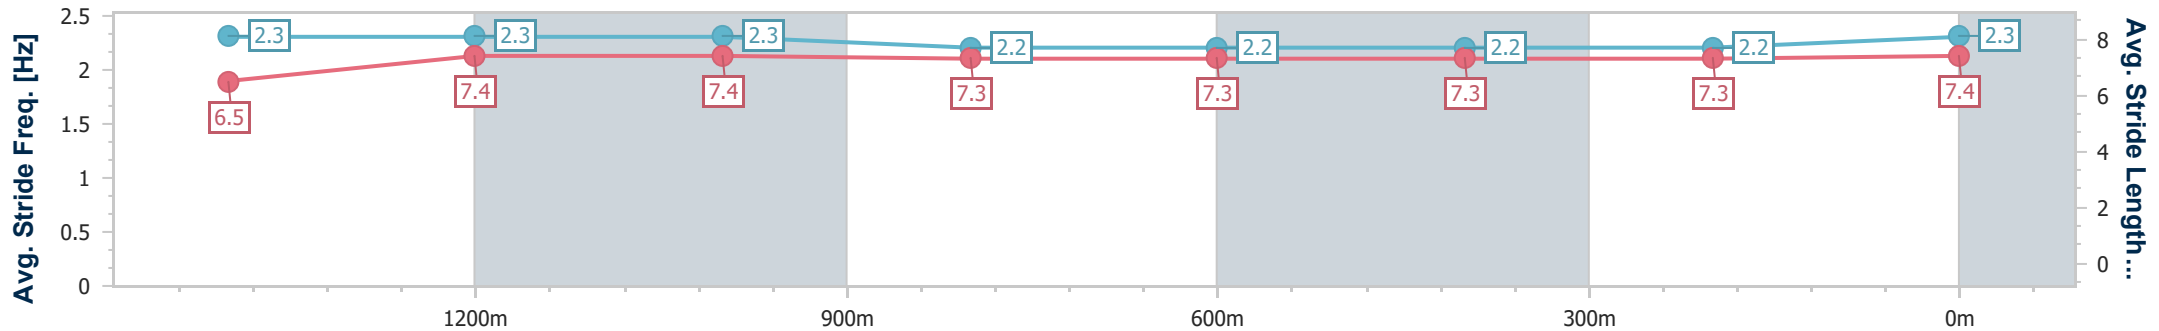

Ipswich QLD Professional

Race 2: BARRIER REEF POOLS Maiden Handicap - 1680m

13 January 2024 - 14:00

Track Rating: Soft 5, Weather: Overcast, Rail Position: +4.5m Entire

Section	Overall	1400m	1200m	1000m	800m	600m	400m	200m
Section Times	1:44.38 [2] (0:19.22)	1:25.16 [2] (0:11.68)	1:13.48 [3] (0:12.14)	1:01.34 [3] (0:12.57)	0:48.77 [3] (0:12.28)	0:36.49 [3] (0:12.20)	0:24.29 [3] (0:12.31)	0:11.98 [2] (0:11.98)
Average Speed [km/h]	52.6	61.8	59.7	57.7	58.6	59.2	58.4	60.3
Top Speed [km/h]	63.5	62.9	62.3	58.6	59.2	59.9	59.2	60.8
Avg. Dist. to Rail [m]	6.1	1.1	1.5	1.8	1.1	0.6	0.6	1.3
Avg. Stride Freq. [Hz]	2.3	2.3	2.3	2.2	2.2	2.2	2.2	2.3
Avg. Stride Length [m]	6.5	7.4	7.4	7.3	7.3	7.3	7.3	7.4