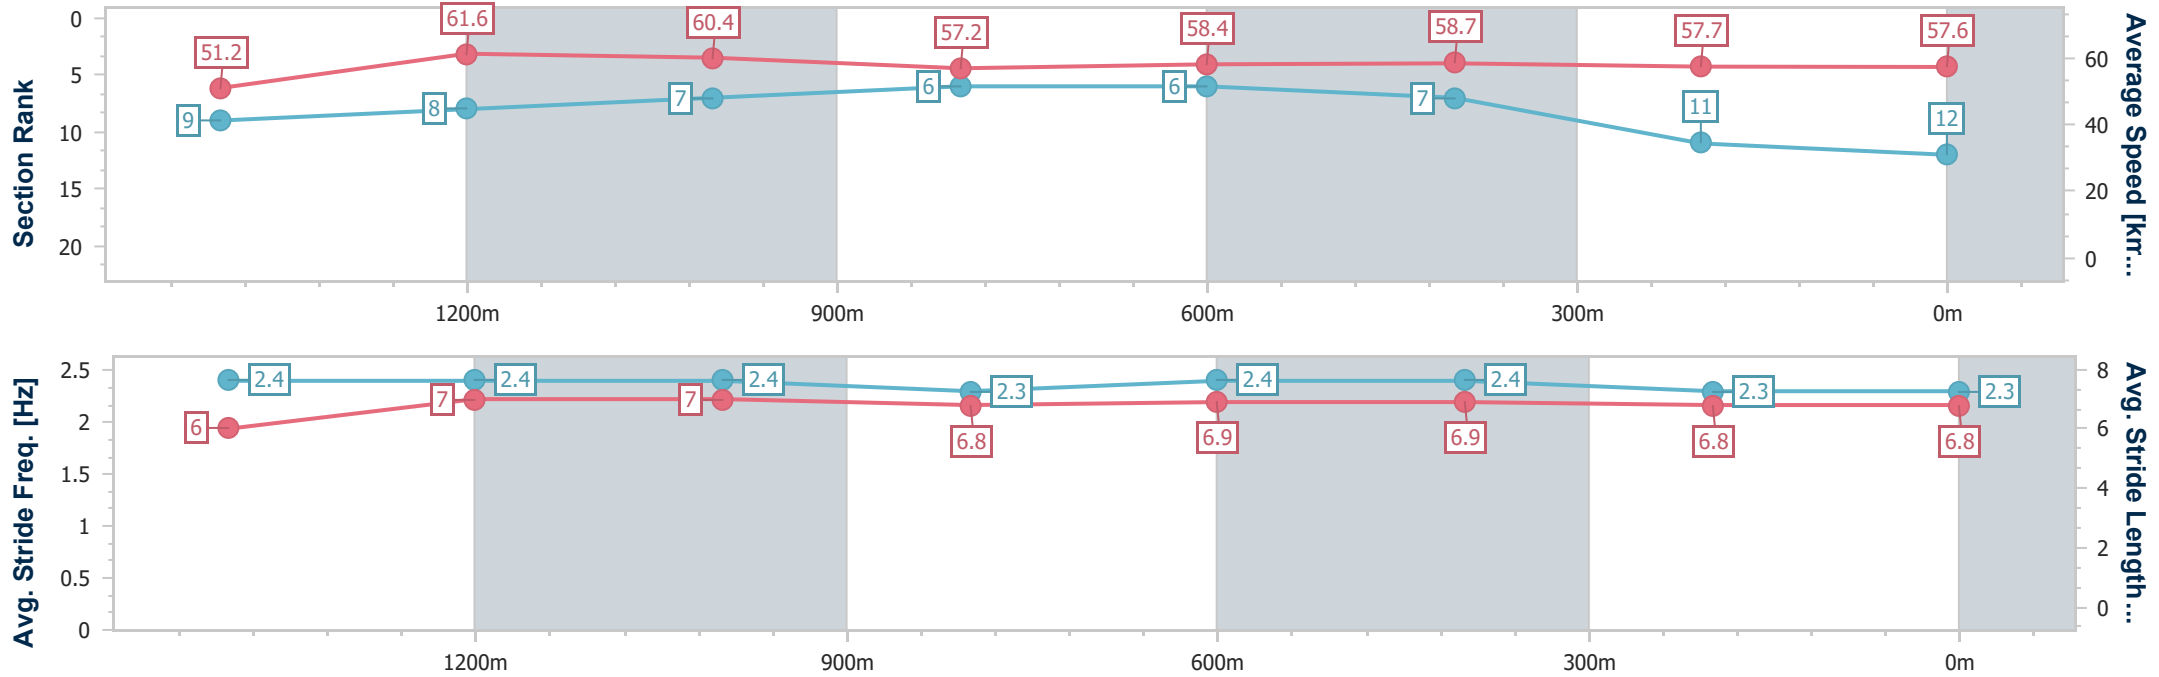

- [] Ranking at each section and finish
- .-.- No data available at this section
- NA No data available

Horse/Jockey Name	Mick's Passion
Final Rank	12
Fastest Section Time (Section)	0:11.69 (1400m)
Top Speed [km/h] (Section)	61.9 (1400m)
Race State	Finished

Ipswich QLD Professional

Race 2: BARRIER REEF POOLS Maiden Handicap - 1680m

13 January 2024 - 14:00

Track Rating: Soft 5, Weather: Overcast, Rail Position: +4.5m Entire

Section	Overall	1400m	1200m	1000m	800m	600m	400m	200m
Section Times	1:45.31 [12] (0:19.69)	1:25.62 [9] (0:11.69)	1:13.93 [8] (0:11.93)	1:02.00 [7] (0:12.54)	0:49.46 [6] (0:12.32)	0:37.14 [6] (0:12.20)	0:24.94 [7] (0:12.43)	0:12.51 [11] (0:12.51)
Average Speed [km/h]	51.2	61.6	60.4	57.2	58.4	58.7	57.7	57.6
Top Speed [km/h]	61.8	61.9	61.6	58.6	59.1	60.0	58.3	59.4
Avg. Dist. to Rail [m]	1.4	0.3	0.2	0.2	0.6	1.1	0.9	2.4
Avg. Stride Freq. [Hz]	2.4	2.4	2.4	2.3	2.4	2.4	2.3	2.3
Avg. Stride Length [m]	6.0	7.0	7.0	6.8	6.9	6.9	6.8	6.8