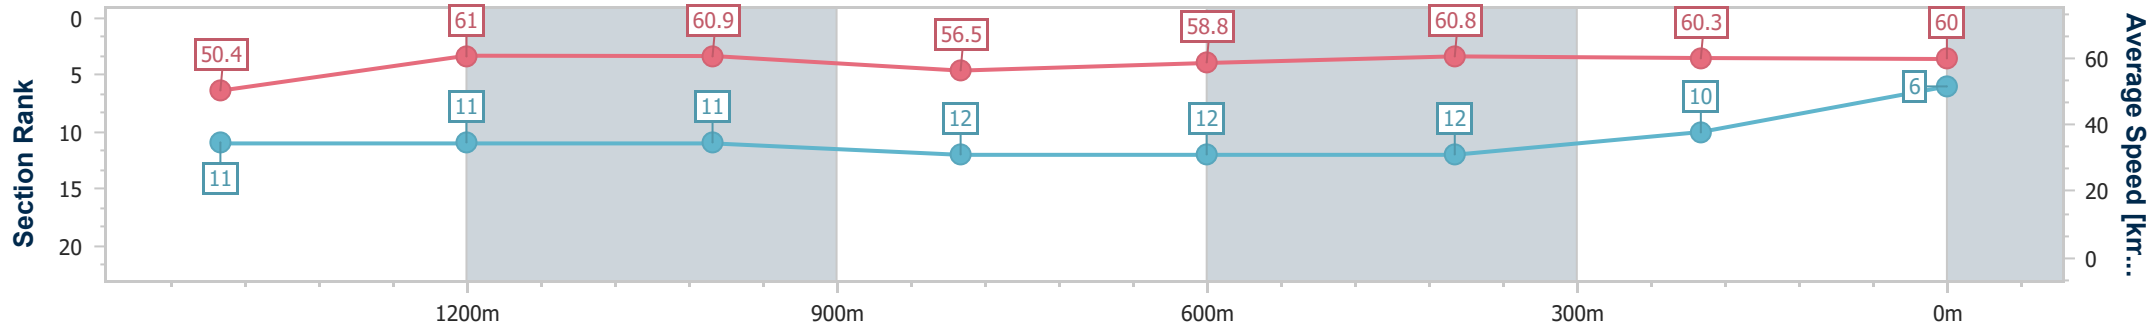

Ipswich QLD Professional

Race 2: BARRIER REEF POOLS Maiden Handicap - 1680m

13 January 2024 - 14:00

Track Rating: Soft 5, Weather: Overcast, Rail Position: +4.5m Entire

Section	Overall	1400m	1200m	1000m	800m	600m	400m	200m
Section Times	1:44.78 [6] (0:20.04)	1:24.74 [11] (0:11.87)	1:12.87 [11] (0:11.85)	1:01.02 [11] (0:12.73)	0:48.29 [12] (0:12.30)	0:35.99 [12] (0:11.90)	0:24.09 [12] (0:12.08)	0:12.01 [10] (0:12.01)
Average Speed [km/h]	50.4	61.0	60.9	56.5	58.8	60.8	60.3	60.0
Top Speed [km/h]	60.3	61.5	62.2	58.0	59.7	62.2	61.7	61.1
Avg. Dist. to Rail [m]	4.7	0.8	1.0	1.2	0.2	1.0	4.6	8.9
Avg. Stride Freq. [Hz]	2.3	2.2	2.3	2.1	2.2	2.3	2.3	2.3
Avg. Stride Length [m]	6.2	7.6	7.5	7.3	7.5	7.5	7.3	7.2