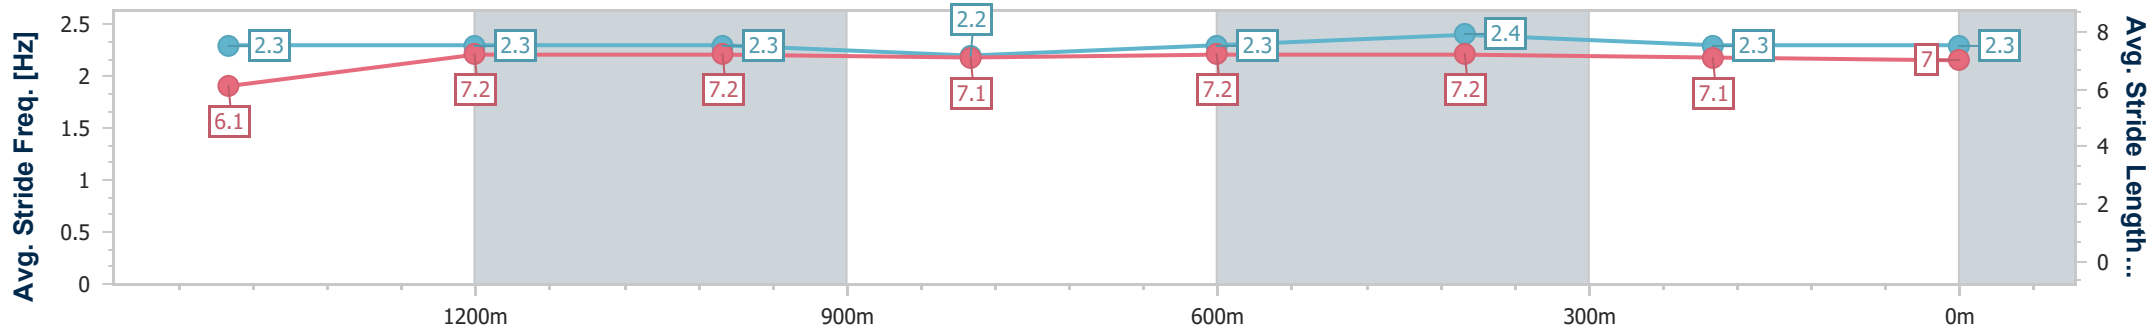

- [] Ranking at each section and finish
- .-.- No data available at this section
- NA No data available

Horse/Jockey Name	Imposing Tiger
Final Rank	11
Fastest Section Time (Section)	0:11.90 (1200m)
Top Speed [km/h] (Section)	62.2 (600m)
Race State	Finished

Ipswich QLD Professional

Race 2: BARRIER REEF POOLS Maiden Handicap - 1680m

13 January 2024 - 14:00

Track Rating: Soft 5, Weather: Overcast, Rail Position: +4.5m Entire

Section	Overall	1400m	1200m	1000m	800m	600m	400m	200m
Section Times	1:45.23 [11] (0:20.24)	1:24.99 [13] (0:11.93)	1:13.06 [13] (0:11.90)	1:01.16 [13] (0:12.65)	0:48.51 [13] (0:12.27)	0:36.24 [13] (0:11.91)	0:24.33 [14] (0:12.13)	0:12.20 [14] (0:12.20)
Average Speed [km/h]	49.9	60.7	60.8	57.1	58.7	60.9	59.6	59.0
Top Speed [km/h]	61.0	61.5	61.9	59.2	60.0	62.2	61.0	61.1
Avg. Dist. to Rail [m]	8.4	0.8	1.1	1.3	0.7	1.3	2.2	5.2
Avg. Stride Freq. [Hz]	2.3	2.3	2.3	2.2	2.3	2.4	2.3	2.3
Avg. Stride Length [m]	6.1	7.2	7.2	7.1	7.2	7.2	7.1	7.0

- [] Ranking at each section and finish
- .-.- No data available at this section
- NA No data available

Horse/Jockey Name	Mick's Passion
Final Rank	12
Fastest Section Time (Section)	0:11.69 (1400m)
Top Speed [km/h] (Section)	61.9 (1400m)
Race State	Finished