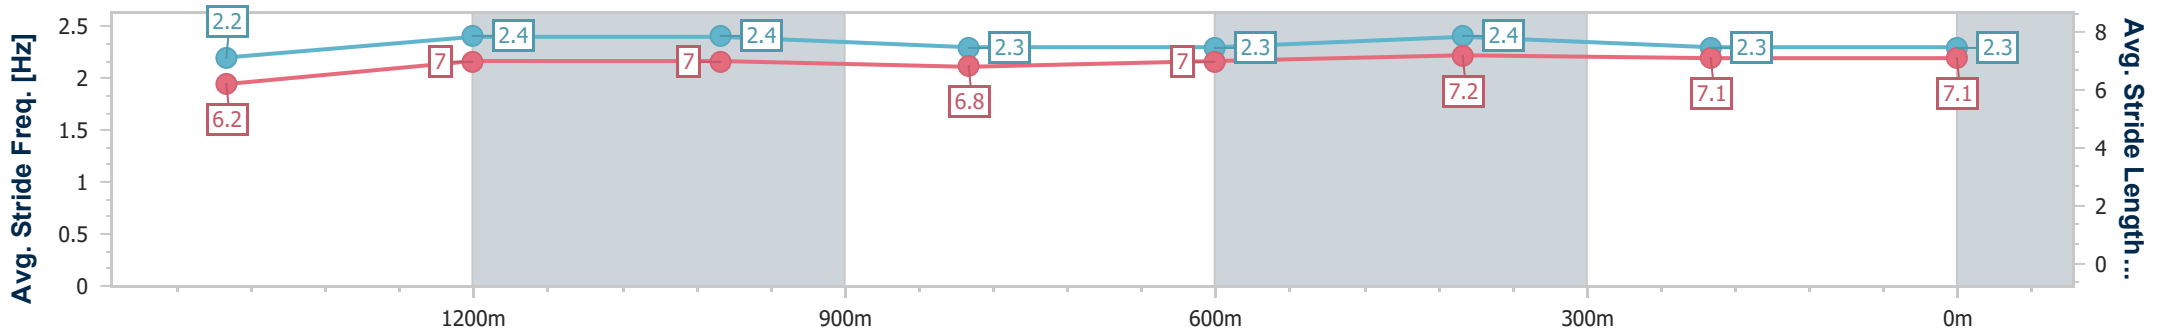

Ipswich QLD Professional

Race 2: BARRIER REEF POOLS Maiden Handicap - 1680m

13 January 2024 - 14:00

Track Rating: Soft 5, Weather: Overcast, Rail Position: +4.5m Entire

Section	Overall	1400m	1200m	1000m	800m	600m	400m	200m
Section Times	1:44.96 [9] (0:20.38)	1:24.58 [14] (0:11.90)	1:12.68 [14] (0:11.96)	1:00.72 [14] (0:12.67)	0:48.05 [14] (0:12.14)	0:35.91 [14] (0:11.65)	0:24.26 [13] (0:12.20)	0:12.06 [13] (0:12.06)
Average Speed [km/h]	49.6	60.5	60.2	57.0	59.0	61.8	59.1	59.7
Top Speed [km/h]	61.9	61.2	61.2	58.8	61.1	62.8	59.9	60.0
Avg. Dist. to Rail [m]	8.4	0.1	0.2	0.3	0.4	0.4	0.2	0.7
Avg. Stride Freq. [Hz]	2.2	2.4	2.4	2.3	2.3	2.4	2.3	2.3
Avg. Stride Length [m]	6.2	7.0	7.0	6.8	7.0	7.2	7.1	7.1

- [] Ranking at each section and finish
- .-.- No data available at this section
- NA No data available

Horse/Jockey Name	Connections
Final Rank	10
Fastest Section Time (Section)	0:11.73 (1400m)
Top Speed [km/h] (Section)	62.5 (1200m)
Race State	Finished