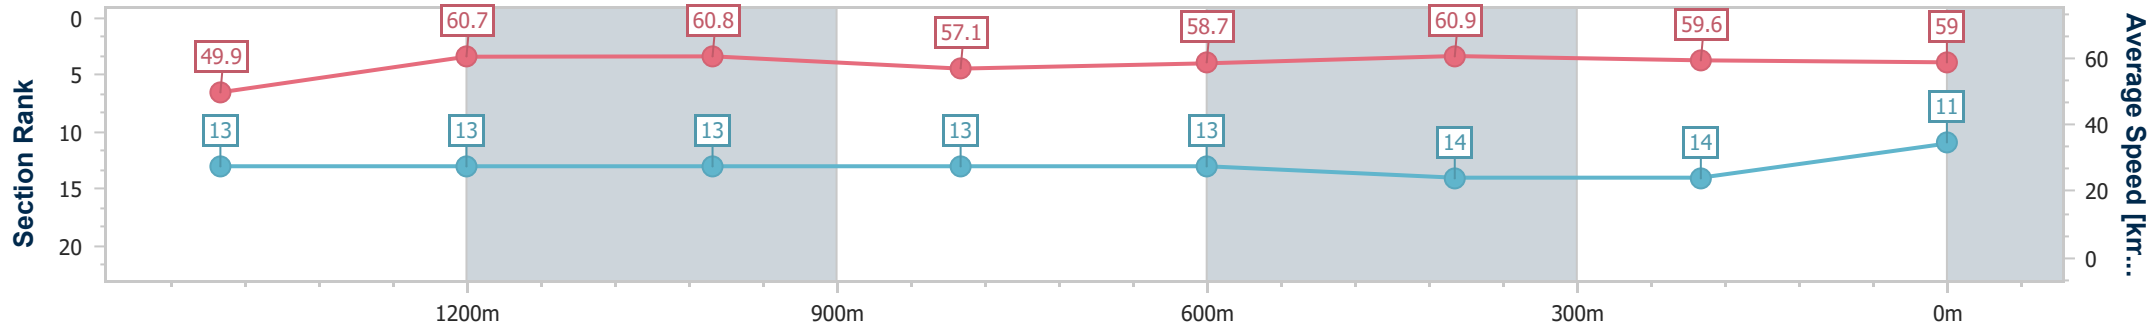

Ipswich QLD Professional

Race 2: BARRIER REEF POOLS Maiden Handicap - 1680m

13 January 2024 - 14:00

Track Rating: Soft 5, Weather: Overcast, Rail Position: +4.5m Entire

Section	Overall	1400m	1200m	1000m	800m	600m	400m	200m
Section Times	1:45.23 [11] (0:20.24)	1:24.99 [13] (0:11.93)	1:13.06 [13] (0:11.90)	1:01.16 [13] (0:12.65)	0:48.51 [13] (0:12.27)	0:36.24 [13] (0:11.91)	0:24.33 [14] (0:12.13)	0:12.20 [14] (0:12.20)
Average Speed [km/h]	49.9	60.7	60.8	57.1	58.7	60.9	59.6	59.0
Top Speed [km/h]	61.0	61.5	61.9	59.2	60.0	62.2	61.0	61.1
Avg. Dist. to Rail [m]	8.4	0.8	1.1	1.3	0.7	1.3	2.2	5.2
Avg. Stride Freq. [Hz]	2.3	2.3	2.3	2.2	2.3	2.4	2.3	2.3
Avg. Stride Length [m]	6.1	7.2	7.2	7.1	7.2	7.2	7.1	7.0

- [] Ranking at each section and finish
- .-.- No data available at this section
- NA No data available

Horse/Jockey Name	Mick's Passion
Final Rank	12
Fastest Section Time (Section)	0:11.69 (1400m)
Top Speed [km/h] (Section)	61.9 (1400m)
Race State	Finished