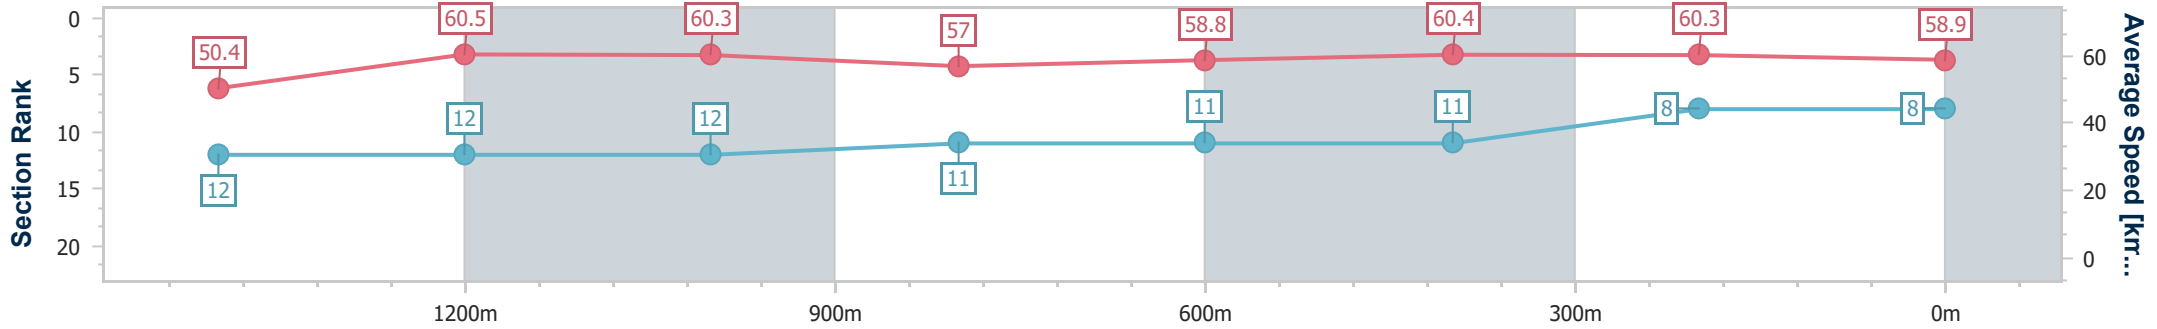

Ipswich QLD Professional

Race 2: BARRIER REEF POOLS Maiden Handicap - 1680m

13 January 2024 - 14:00

Track Rating: Soft 5, Weather: Overcast, Rail Position: +4.5m Entire

Section	Overall	1400m	1200m	1000m	800m	600m	400m	200m
Section Times	1:44.91 [8] (0:20.07)	1:24.84 [12] (0:11.87)	1:12.97 [12] (0:11.95)	1:01.02 [12] (0:12.60)	0:48.42 [11] (0:12.27)	0:36.15 [11] (0:11.92)	0:24.23 [11] (0:12.00)	0:12.23 [8] (0:12.23)
Average Speed [km/h]	50.4	60.5	60.3	57.0	58.8	60.4	60.3	58.9
Top Speed [km/h]	60.5	61.1	61.3	58.0	59.6	61.7	61.2	60.4
Avg. Dist. to Rail [m]	5.1	0.2	0.1	0.2	0.4	0.4	2.4	6.1
Avg. Stride Freq. [Hz]	2.3	2.4	2.4	2.3	2.3	2.4	2.4	2.3
Avg. Stride Length [m]	6.2	7.1	7.1	7.0	7.1	7.1	7.0	7.0