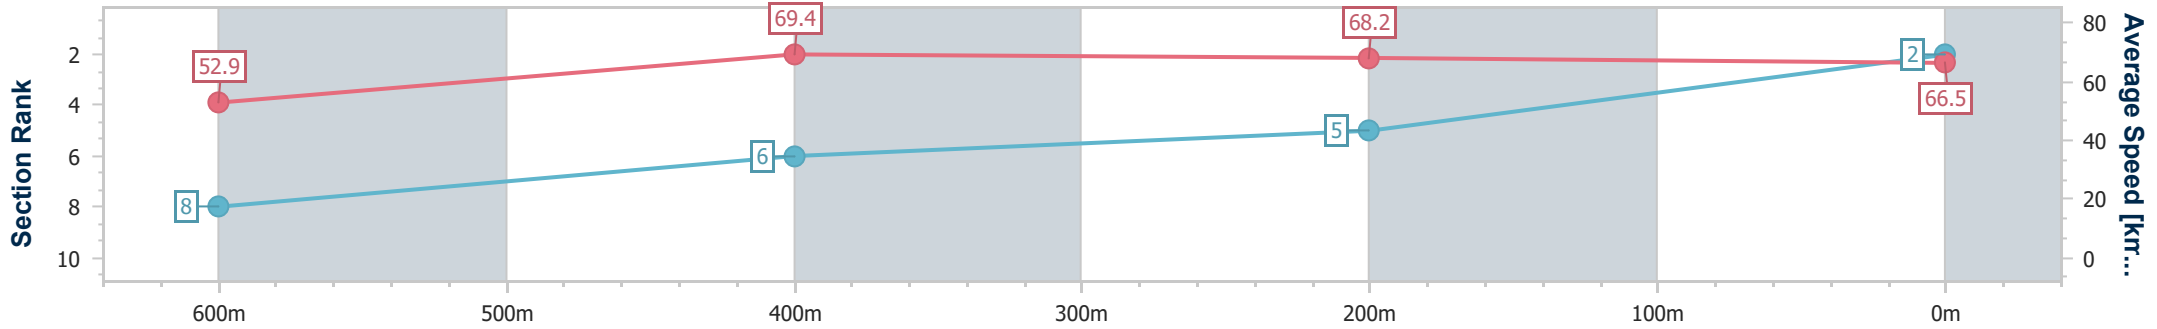

Horse/Jockey Name	Termagant
Final Rank	2
Fastest Section Time (Section)	0:10.47 (600m)
Top Speed [km/h] (Section)	70.3 (600m)
Race State	Finished

Ipswich QLD Professional
Race 1: SEVEN NEWS Maiden Plate - 800m
13 January 2024 - 13:24

Track Rating: Soft 5, Weather: Overcast, Rail Position: +4.5m Entire

Section	Overall	600m	400m	200m
Section Times	0:45.46 [2] (0:13.59)	0:31.87 [8] (0:10.47)	0:21.40 [6] (0:10.61)	0:10.79 [5] (0:10.79)
Average Speed [km/h]	52.9	69.4	68.2	66.5
Top Speed [km/h]	67.5	70.3	69.0	68.1
Avg. Dist. to Rail [m]	5.8	2.7	2.2	4.8
Avg. Stride Freq. [Hz]	2.5	2.5	2.6	2.5
Avg. Stride Length [m]	6.6	7.6	7.4	7.3

- [ ] Ranking at each section and finish
- -.-.- No data available at this section
- NA No data available