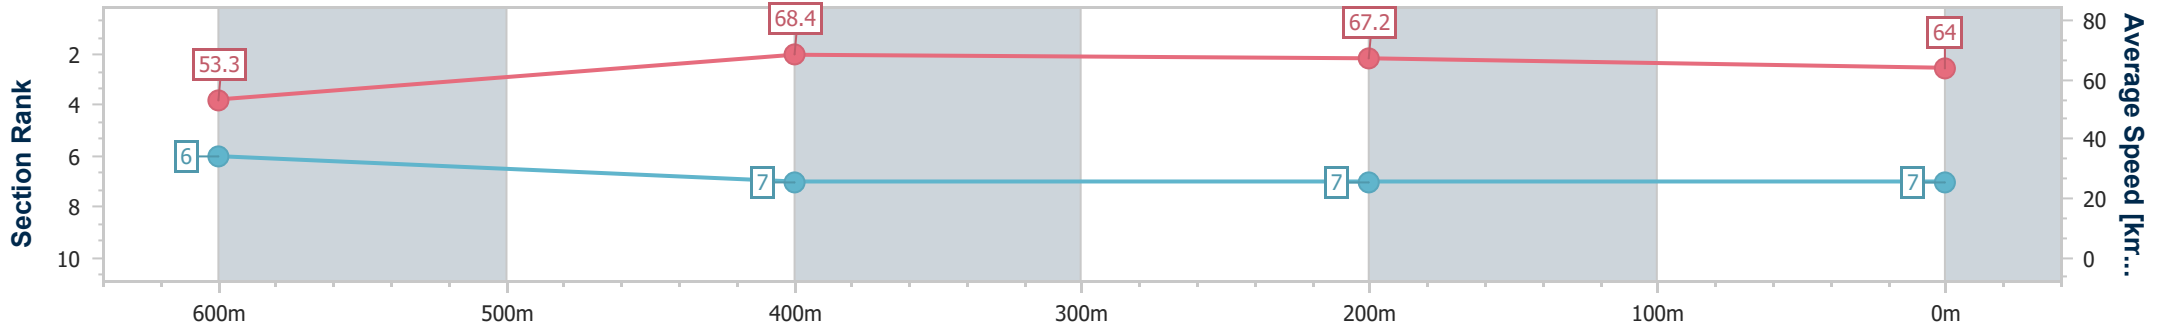

Horse/Jockey Name	Prinnie Miss
Final Rank	7
Fastest Section Time (Section)	0:10.59 (600m)
Top Speed [km/h] (Section)	69.6 (600m)
Race State	Finished

Ipswich QLD Professional
Race 1: SEVEN NEWS Maiden Plate - 800m
13 January 2024 - 13:24

Track Rating: Soft 5, Weather: Overcast, Rail Position: +4.5m Entire

Section	Overall	600m	400m	200m
Section Times	0:46.08 [7] (0:13.50)	0:32.58 [6] (0:10.59)	0:21.99 [7] (0:10.73)	0:11.26 [7] (0:11.26)
Average Speed [km/h]	53.3	68.4	67.2	64.0
Top Speed [km/h]	67.7	69.6	68.0	67.7
Avg. Dist. to Rail [m]	6.8	2.9	1.4	5.3
Avg. Stride Freq. [Hz]	2.5	2.6	2.5	2.4
Avg. Stride Length [m]	6.6	7.4	7.4	7.2

- [ ] Ranking at each section and finish
- -.-.- No data available at this section
- NA No data available