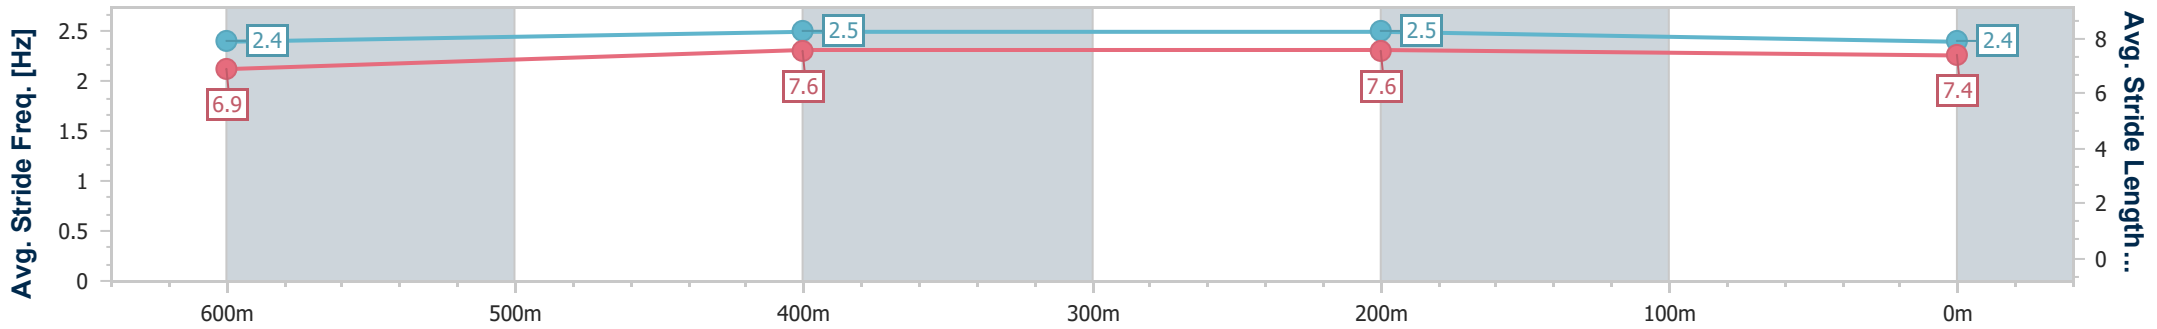

Horse/Jockey Name	So It Begins
Final Rank	4
Fastest Section Time (Section)	0:10.62 (600m)
Top Speed [km/h] (Section)	69.0 (600m)
Race State	Finished

Ipswich QLD Professional
Race 1: SEVEN NEWS Maiden Plate - 800m
13 January 2024 - 13:24

Track Rating: Soft 5, Weather: Overcast, Rail Position: +4.5m Entire

Section	Overall	600m	400m	200m
Section Times	0:45.53 [4] (0:13.26)	0:32.27 [4] (0:10.62)	0:21.65 [4] (0:10.72)	0:10.93 [4] (0:10.93)
Average Speed [km/h]	54.4	67.7	67.3	65.7
Top Speed [km/h]	68.1	69.0	67.9	67.1
Avg. Dist. to Rail [m]	3.6	1.0	0.8	2.7
Avg. Stride Freq. [Hz]	2.4	2.5	2.5	2.4
Avg. Stride Length [m]	6.9	7.6	7.6	7.4

- [ ] Ranking at each section and finish
- -.-.- No data available at this section
- NA No data available