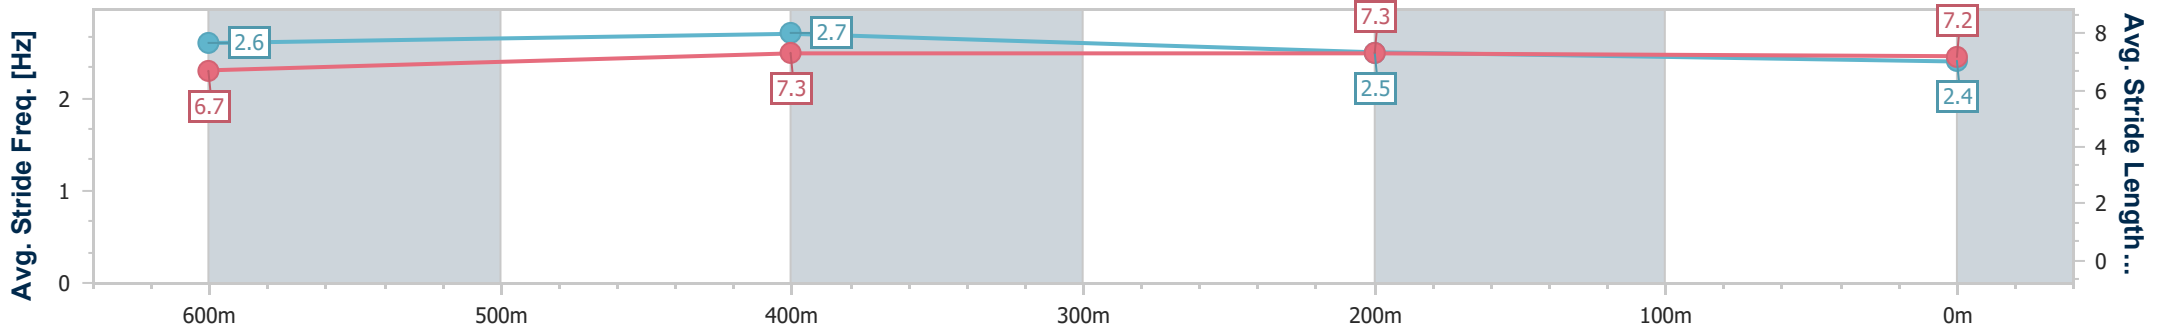

Track Rating: Soft 5, Weather: Overcast, Rail Position: +4.5m Entire

Section	Overall	600m	400m	200m
Section Times	0:45.39 [1] (0:13.03)	0:32.36 [2] (0:10.19)	0:22.17 [1] (0:10.73)	0:11.44 [1] (0:11.44)
Average Speed [km/h]	55.5	70.1	66.7	63.1
Top Speed [km/h]	71.9	72.3	68.2	65.5
Avg. Dist. to Rail [m]	0.5	1.0	1.6	0.6
Avg. Stride Freq. [Hz]	2.6	2.7	2.5	2.4
Avg. Stride Length [m]	6.7	7.3	7.3	7.2