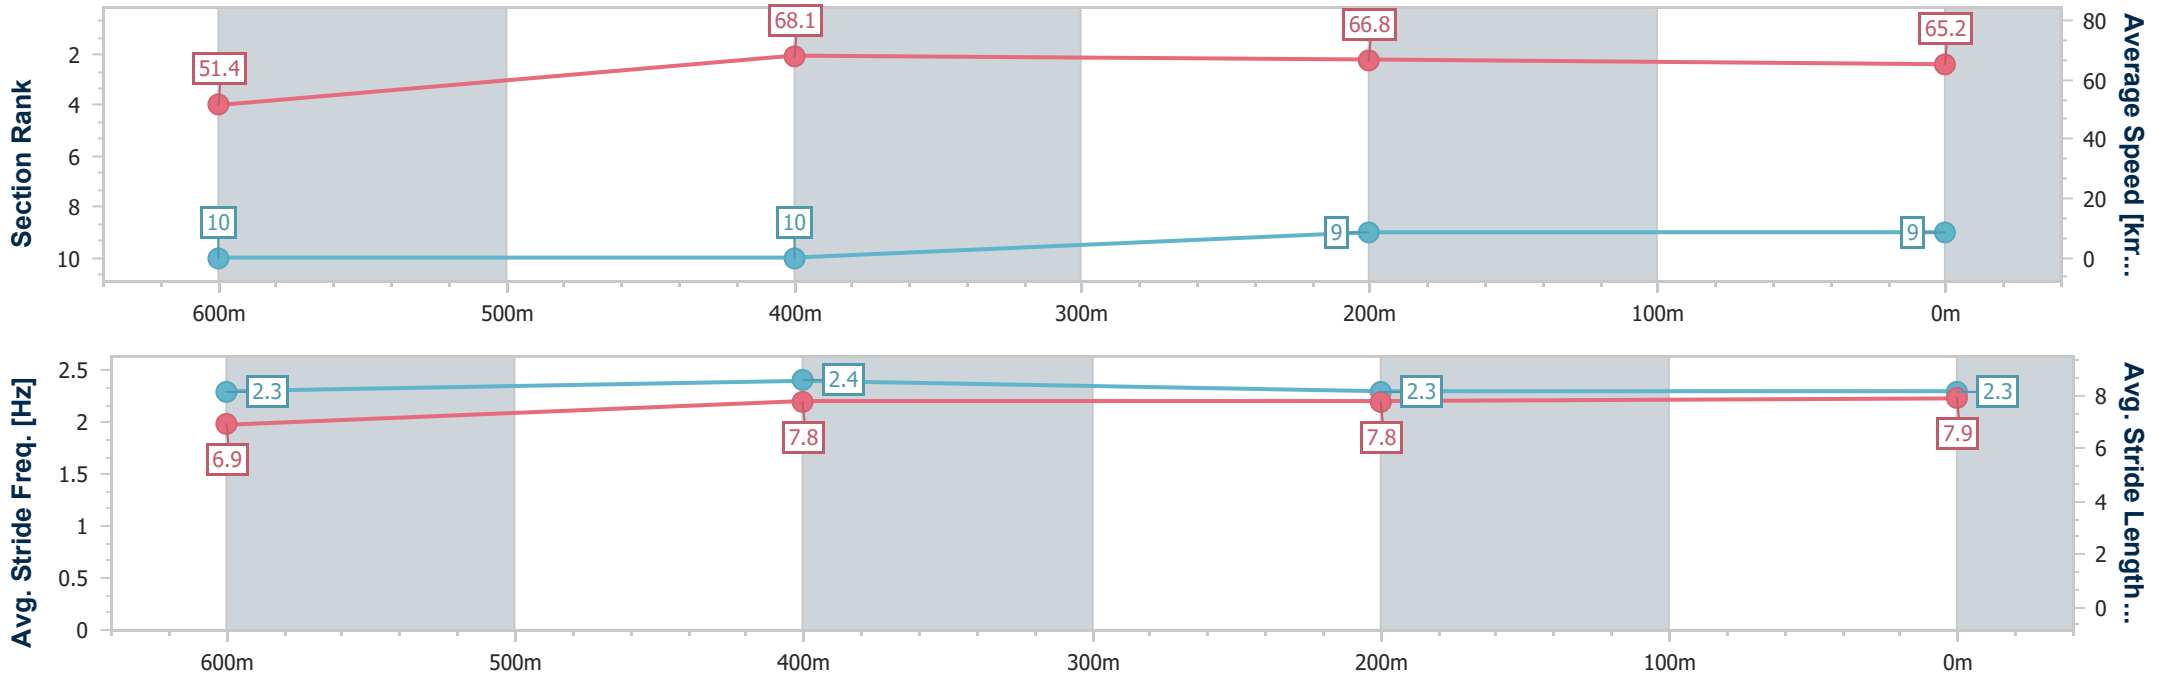

Ipswich QLD Professional

Race 1: SEVEN NEWS Maiden Plate - 800m

13 January 2024 - 13:24

Track Rating: Soft 5, Weather: Overcast, Rail Position: +4.5m Entire

Section	Overall	600m	400m	200m
Section Times	0:46.22 [8] (0:13.67)	0:32.55 [9] (0:10.53)	0:22.02 [8] (0:10.91)	0:11.11 [8] (0:11.11)
Average Speed [km/h]	52.7	68.3	65.6	64.8
Top Speed [km/h]	68.6	70.0	67.0	67.1
Avg. Dist. to Rail [m]	2.0	1.0	0.9	1.9
Avg. Stride Freq. [Hz]	2.4	2.5	2.4	2.3
Avg. Stride Length [m]	6.8	7.5	7.6	7.7

- [] Ranking at each section and finish
- .-.- No data available at this section
- NA No data available

Horse/Jockey Name	Allezbec
Final Rank	9
Fastest Section Time (Section)	0:10.53 (600m)
Top Speed [km/h] (Section)	69.2 (400m)
Race State	Finished

Ipswich QLD Professional
 Race 1: SEVEN NEWS Maiden Plate - 800m
 13 January 2024 - 13:24

Track Rating: Soft 5, Weather: Overcast, Rail Position: +4.5m Entire

Section	Overall	600m	400m	200m
Section Times	0:46.42 [9] (0:14.05)	0:32.37 [10] (0:10.53)	0:21.84 [10] (0:10.77)	0:11.07 [9] (0:11.07)
Average Speed [km/h]	51.4	68.1	66.8	65.2
Top Speed [km/h]	68.2	68.9	69.2	66.0
Avg. Dist. to Rail [m]	3.7	0.7	0.8	1.6
Avg. Stride Freq. [Hz]	2.3	2.4	2.3	2.3
Avg. Stride Length [m]	6.9	7.8	7.8	7.9

- [] Ranking at each section and finish
- .-.- No data available at this section
- NA No data available

Horse/Jockey Name	Icey
Final Rank	10
Fastest Section Time (Section)	0:10.88 (600m)
Top Speed [km/h] (Section)	69.0 (600m)
Race State	Finished