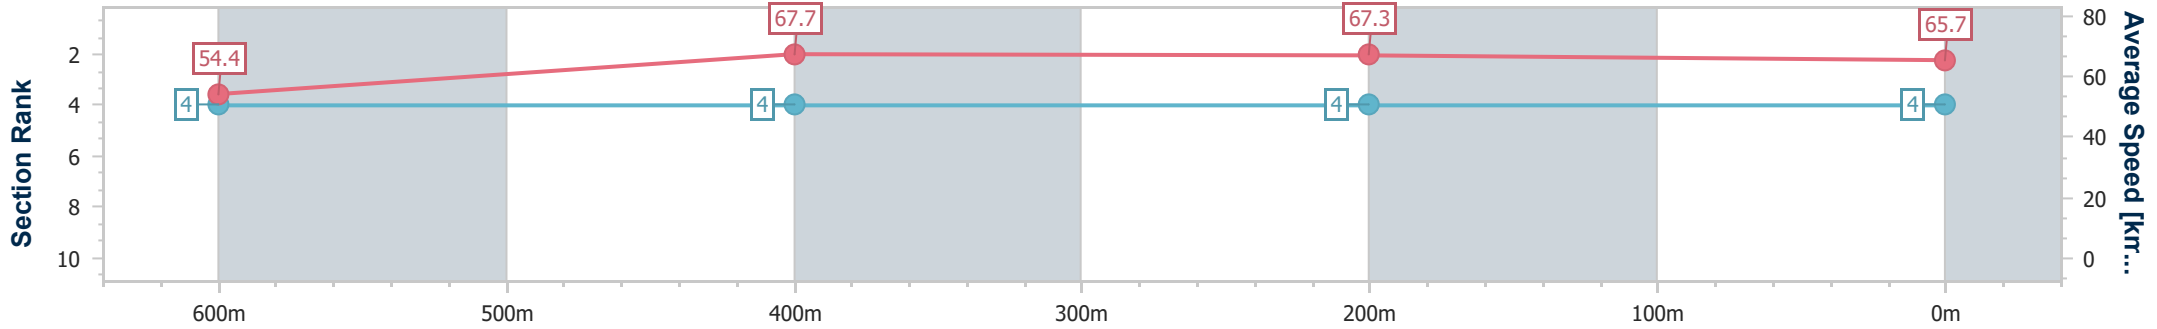

Horse/Jockey Name	So It Begins
Final Rank	4
Fastest Section Time (Section)	0:10.62 (600m)
Top Speed [km/h] (Section)	69.0 (600m)
Race State	Finished

Ipswich QLD Professional
Race 1: SEVEN NEWS Maiden Plate - 800m
13 January 2024 - 13:24

Track Rating: Soft 5, Weather: Overcast, Rail Position: +4.5m Entire

Section	Overall	600m	400m	200m
Section Times	0:45.53 [4] (0:13.26)	0:32.27 [4] (0:10.62)	0:21.65 [4] (0:10.72)	0:10.93 [4] (0:10.93)
Average Speed [km/h]	54.4	67.7	67.3	65.7
Top Speed [km/h]	68.1	69.0	67.9	67.1
Avg. Dist. to Rail [m]	3.6	1.0	0.8	2.7
Avg. Stride Freq. [Hz]	2.4	2.5	2.5	2.4
Avg. Stride Length [m]	6.9	7.6	7.6	7.4

- [ ] Ranking at each section and finish
- -.-.- No data available at this section
- NA No data available