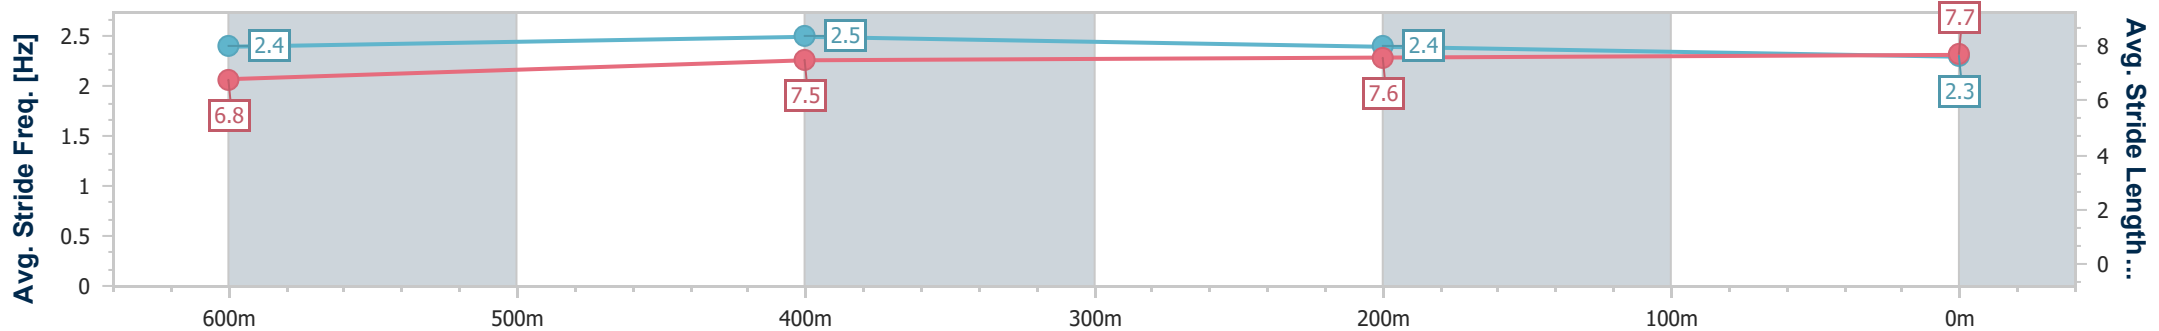

Ipswich QLD Professional

Race 1: SEVEN NEWS Maiden Plate - 800m

13 January 2024 - 13:24

Track Rating: Soft 5, Weather: Overcast, Rail Position: +4.5m Entire

Section	Overall	600m	400m	200m
Section Times	0:46.22 [8] (0:13.67)	0:32.55 [9] (0:10.53)	0:22.02 [8] (0:10.91)	0:11.11 [8] (0:11.11)
Average Speed [km/h]	52.7	68.3	65.6	64.8
Top Speed [km/h]	68.6	70.0	67.0	67.1
Avg. Dist. to Rail [m]	2.0	1.0	0.9	1.9
Avg. Stride Freq. [Hz]	2.4	2.5	2.4	2.3
Avg. Stride Length [m]	6.8	7.5	7.6	7.7