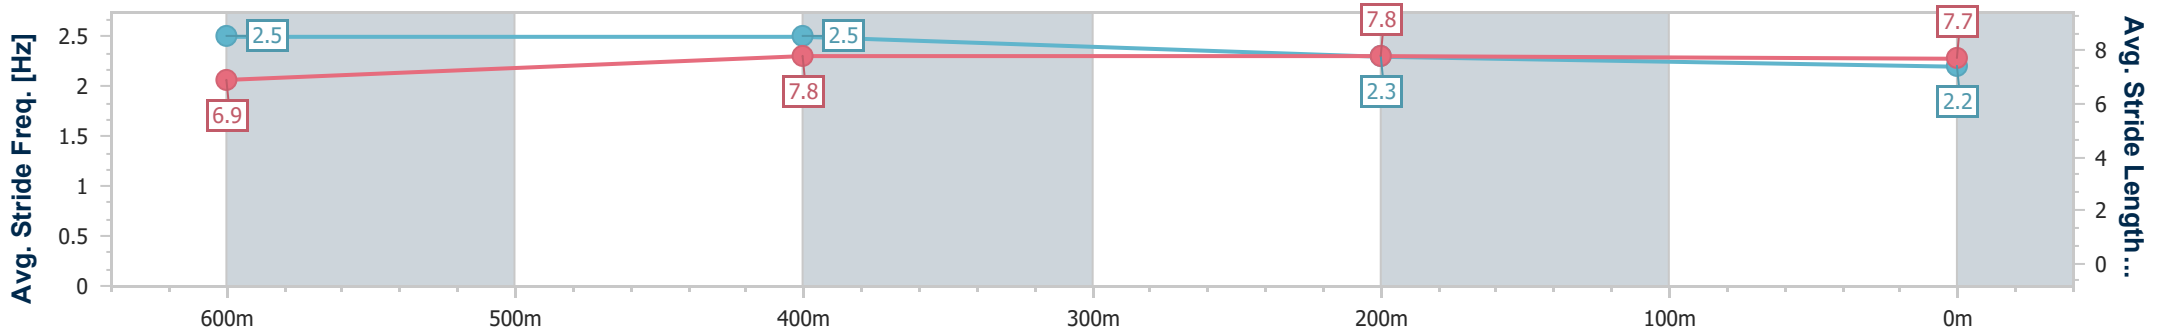

- [] Ranking at each section and finish
- .-.- No data available at this section
- NA No data available

Horse/Jockey Name	Viennese Lover
Final Rank	6
Fastest Section Time (Section)	0:10.43 (600m)
Top Speed [km/h] (Section)	71.3 (600m)
Race State	Finished

Ipswich QLD Professional
 Race 1: SEVEN NEWS Maiden Plate - 800m
 13 January 2024 - 13:24

Track Rating: Soft 5, Weather: Overcast, Rail Position: +4.5m Entire

Section	Overall	600m	400m	200m
Section Times	0:45.78 [6] (0:12.99)	0:32.79 [1] (0:10.43)	0:22.36 [2] (0:10.88)	0:11.48 [2] (0:11.48)
Average Speed [km/h]	55.5	68.8	66.1	62.5
Top Speed [km/h]	71.2	71.3	67.6	64.3
Avg. Dist. to Rail [m]	4.8	1.2	1.1	2.1
Avg. Stride Freq. [Hz]	2.5	2.5	2.3	2.2
Avg. Stride Length [m]	6.9	7.8	7.8	7.7