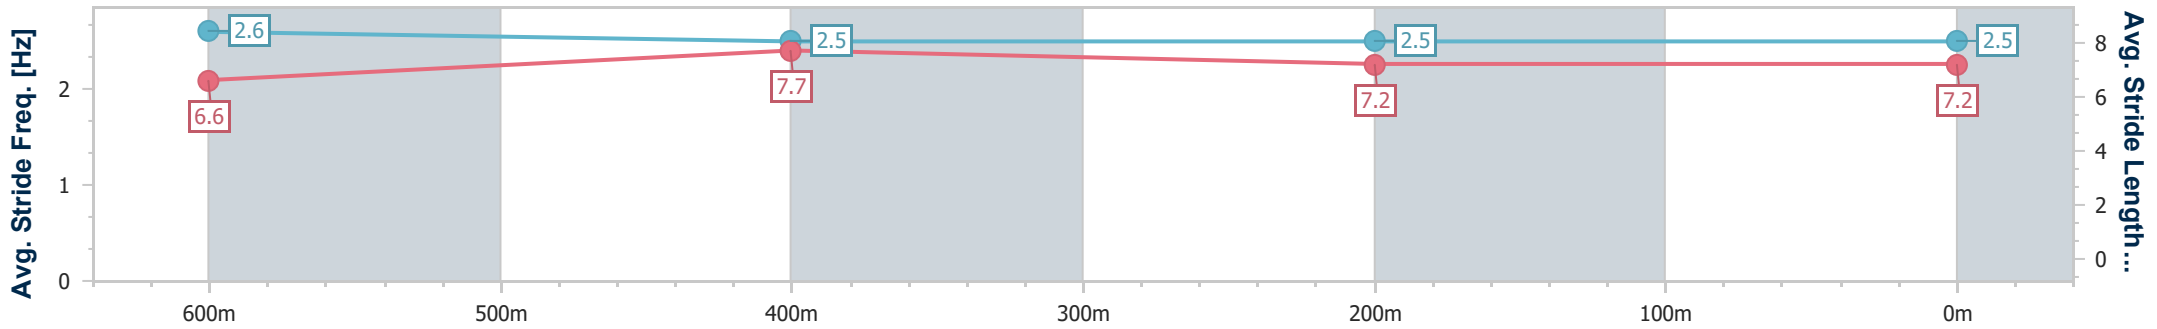

Horse/Jockey Name	Pride Of Nala
Final Rank	5
Fastest Section Time (Section)	0:10.39 (600m)
Top Speed [km/h] (Section)	71.0 (Overall)
Race State	Finished

Ipswich QLD Professional
Race 1: SEVEN NEWS Maiden Plate - 800m
13 January 2024 - 13:24

Track Rating: Soft 5, Weather: Overcast, Rail Position: +4.5m Entire

Section	Overall	600m	400m	200m
Section Times	0:45.62 [5] (0:13.22)	0:32.40 [3] (0:10.39)	0:22.01 [3] (0:10.84)	0:11.17 [3] (0:11.17)
Average Speed [km/h]	54.5	69.0	66.0	64.4
Top Speed [km/h]	71.0	70.9	68.1	65.8
Avg. Dist. to Rail [m]	3.0	1.2	1.9	0.7
Avg. Stride Freq. [Hz]	2.6	2.5	2.5	2.5
Avg. Stride Length [m]	6.6	7.7	7.2	7.2

- [ ] Ranking at each section and finish
- -.-.- No data available at this section
- NA No data available