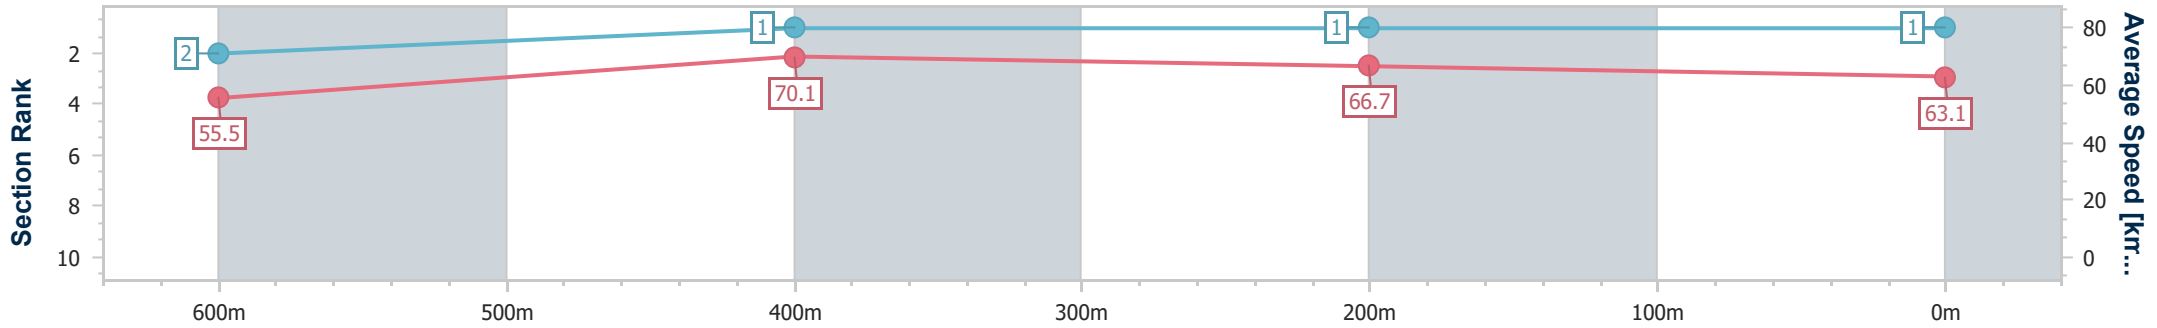

Track Rating: Soft 5, Weather: Overcast, Rail Position: +4.5m Entire

Section	Overall	600m	400m	200m
Section Times	0:45.39 [1] (0:13.03)	0:32.36 [2] (0:10.19)	0:22.17 [1] (0:10.73)	0:11.44 [1] (0:11.44)
Average Speed [km/h]	55.5	70.1	66.7	63.1
Top Speed [km/h]	71.9	72.3	68.2	65.5
Avg. Dist. to Rail [m]	0.5	1.0	1.6	0.6
Avg. Stride Freq. [Hz]	2.6	2.7	2.5	2.4
Avg. Stride Length [m]	6.7	7.3	7.3	7.2