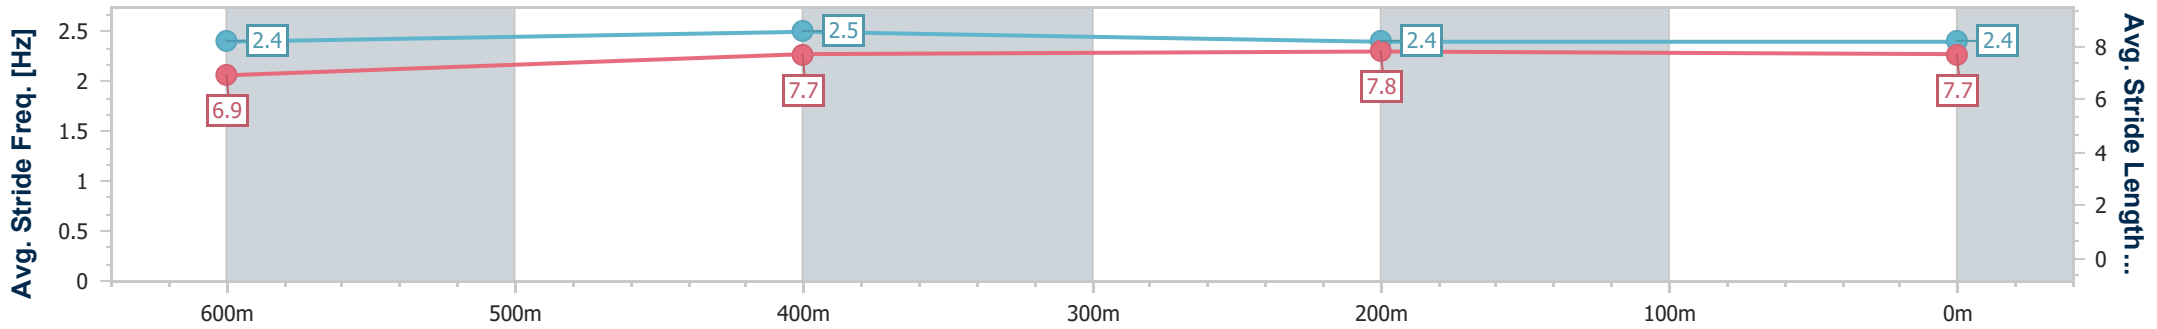

Horse/Jockey Name	Mean Approach
Final Rank	3
Fastest Section Time (Section)	0:10.45 (600m)
Top Speed [km/h] (Section)	70.8 (600m)
Race State	Finished

Ipswich QLD Professional
Race 1: SEVEN NEWS Maiden Plate - 800m
13 January 2024 - 13:24

Track Rating: Soft 5, Weather: Overcast, Rail Position: +4.5m Entire

Section	Overall	600m	400m	200m
Section Times	0:45.48 [3] (0:13.58)	0:31.90 [7] (0:10.45)	0:21.45 [5] (0:10.67)	0:10.78 [6] (0:10.78)
Average Speed [km/h]	53.0	69.7	68.3	66.6
Top Speed [km/h]	67.6	70.8	69.0	68.6
Avg. Dist. to Rail [m]	8.1	4.2	2.9	5.6
Avg. Stride Freq. [Hz]	2.4	2.5	2.4	2.4
Avg. Stride Length [m]	6.9	7.7	7.8	7.7

- [ ] Ranking at each section and finish
- -.-.- No data available at this section
- NA No data available