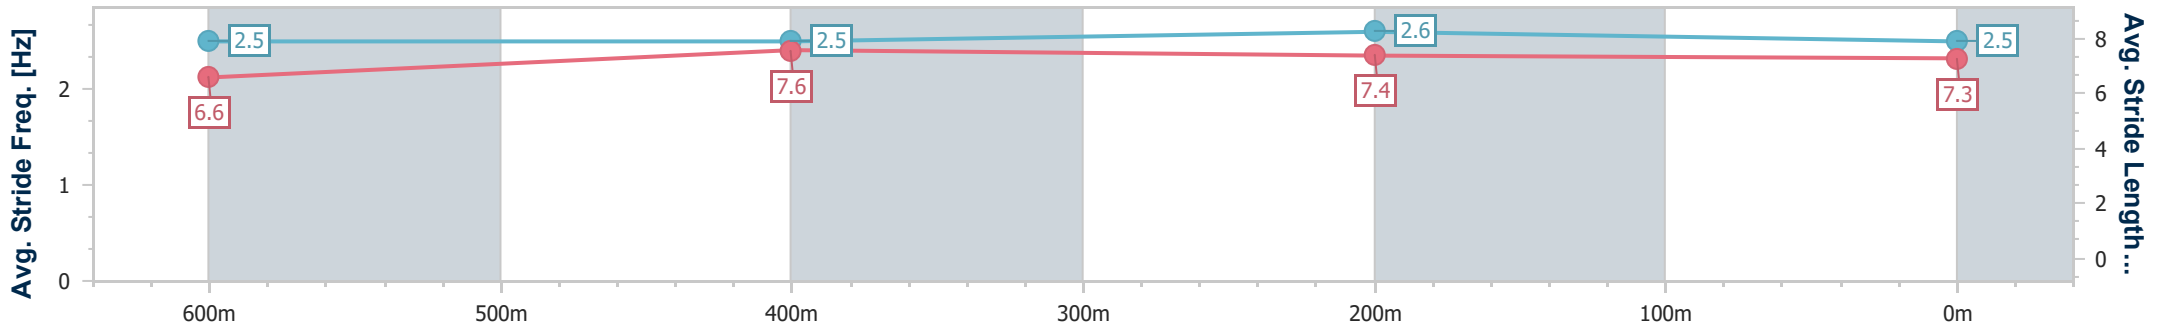

Horse/Jockey Name	Termagant
Final Rank	2
Fastest Section Time (Section)	0:10.47 (600m)
Top Speed [km/h] (Section)	70.3 (600m)
Race State	Finished

Ipswich QLD Professional
Race 1: SEVEN NEWS Maiden Plate - 800m
13 January 2024 - 13:24

Track Rating: Soft 5, Weather: Overcast, Rail Position: +4.5m Entire

Section	Overall	600m	400m	200m
Section Times	0:45.46 [2] (0:13.59)	0:31.87 [8] (0:10.47)	0:21.40 [6] (0:10.61)	0:10.79 [5] (0:10.79)
Average Speed [km/h]	52.9	69.4	68.2	66.5
Top Speed [km/h]	67.5	70.3	69.0	68.1
Avg. Dist. to Rail [m]	5.8	2.7	2.2	4.8
Avg. Stride Freq. [Hz]	2.5	2.5	2.6	2.5
Avg. Stride Length [m]	6.6	7.6	7.4	7.3

- [ ] Ranking at each section and finish
- -.-.- No data available at this section
- NA No data available