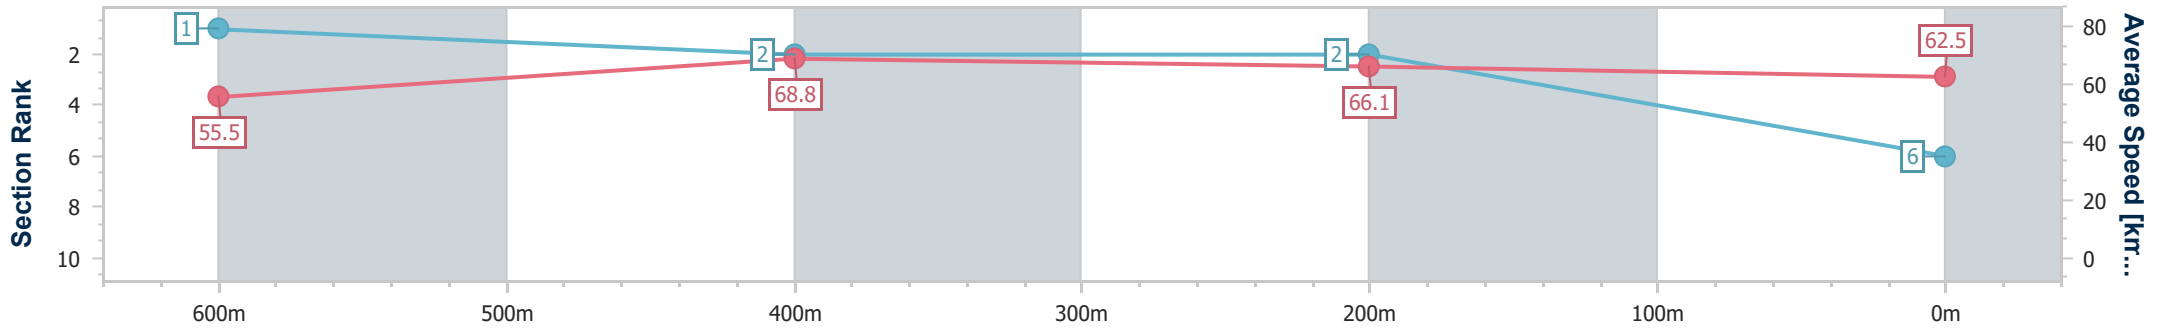

Horse/Jockey Name	Viennese Lover
Final Rank	6
Fastest Section Time (Section)	0:10.43 (600m)
Top Speed [km/h] (Section)	71.3 (600m)
Race State	Finished

Ipswich QLD Professional
Race 1: SEVEN NEWS Maiden Plate - 800m
13 January 2024 - 13:24

Track Rating: Soft 5, Weather: Overcast, Rail Position: +4.5m Entire

Section	Overall	600m	400m	200m
Section Times	0:45.78 [6] (0:12.99)	0:32.79 [1] (0:10.43)	0:22.36 [2] (0:10.88)	0:11.48 [2] (0:11.48)
Average Speed [km/h]	55.5	68.8	66.1	62.5
Top Speed [km/h]	71.2	71.3	67.6	64.3
Avg. Dist. to Rail [m]	4.8	1.2	1.1	2.1
Avg. Stride Freq. [Hz]	2.5	2.5	2.3	2.2
Avg. Stride Length [m]	6.9	7.8	7.8	7.7

- [ ] Ranking at each section and finish
- -.-.- No data available at this section
- NA No data available