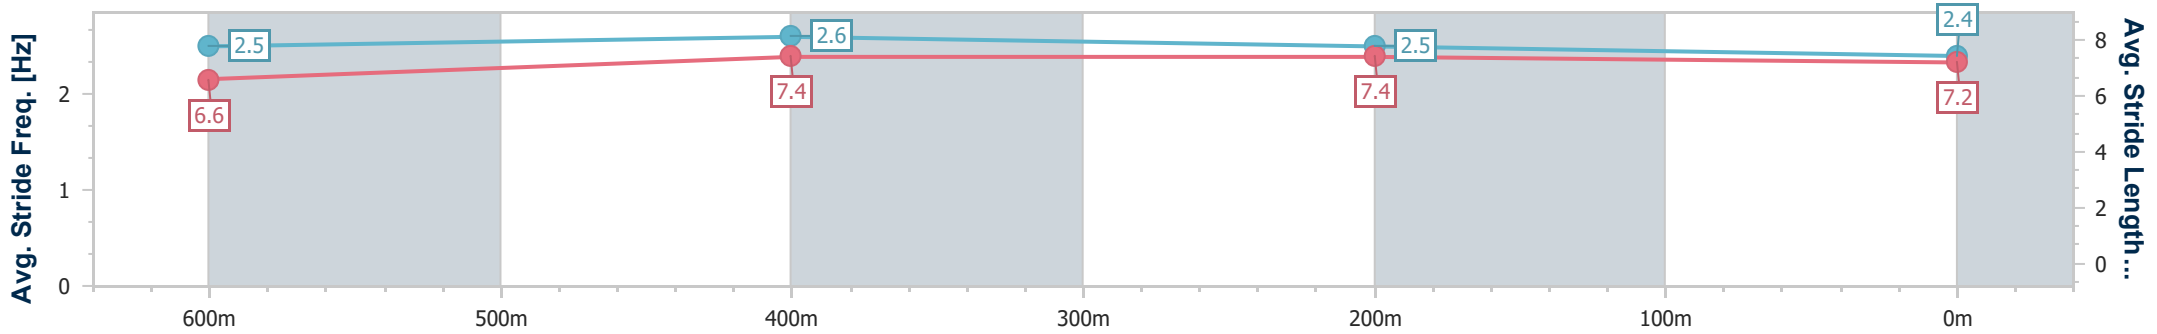

- [] Ranking at each section and finish
- .-.- No data available at this section
- NA No data available

Horse/Jockey Name	Prinnie Miss
Final Rank	7
Fastest Section Time (Section)	0:10.59 (600m)
Top Speed [km/h] (Section)	69.6 (600m)
Race State	Finished

Ipswich QLD Professional
 Race 1: SEVEN NEWS Maiden Plate - 800m
 13 January 2024 - 13:24

Track Rating: Soft 5, Weather: Overcast, Rail Position: +4.5m Entire

Section	Overall	600m	400m	200m
Section Times	0:46.08 [7] (0:13.50)	0:32.58 [6] (0:10.59)	0:21.99 [7] (0:10.73)	0:11.26 [7] (0:11.26)
Average Speed [km/h]	53.3	68.4	67.2	64.0
Top Speed [km/h]	67.7	69.6	68.0	67.7
Avg. Dist. to Rail [m]	6.8	2.9	1.4	5.3
Avg. Stride Freq. [Hz]	2.5	2.6	2.5	2.4
Avg. Stride Length [m]	6.6	7.4	7.4	7.2