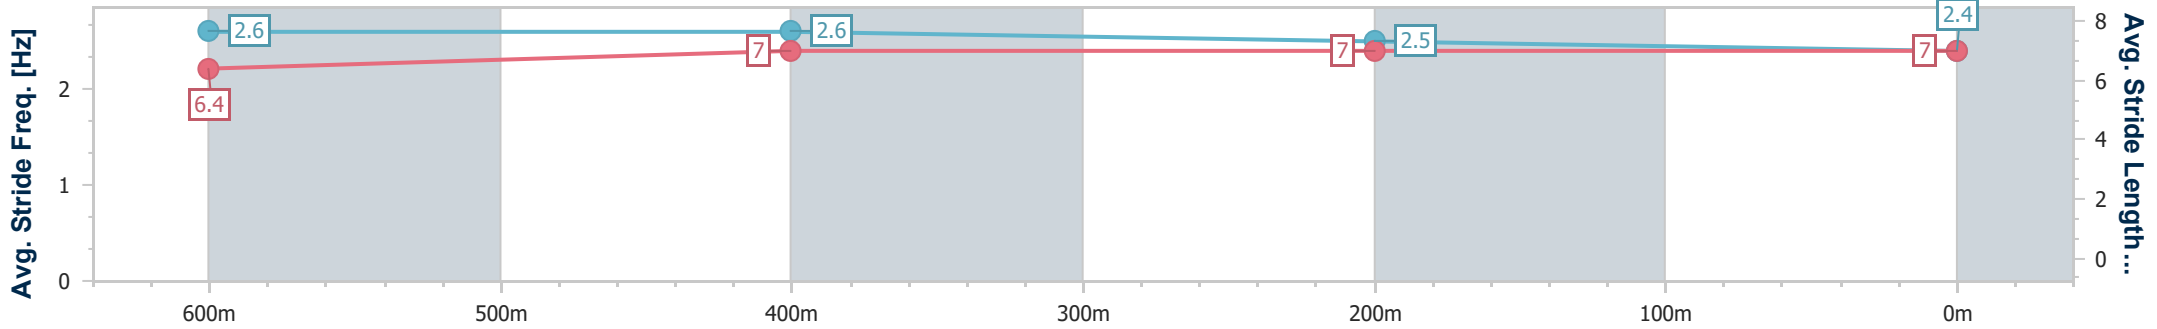

Ipswich QLD Professional
 Race 1: SEVEN NEWS Maiden Plate - 800m
 13 January 2024 - 13:24

Track Rating: Soft 5, Weather: Overcast, Rail Position: +4.5m Entire

Section	Overall	600m	400m	200m
Section Times	0:46.42 [9] (0:14.05)	0:32.37 [10] (0:10.53)	0:21.84 [10] (0:10.77)	0:11.07 [9] (0:11.07)
Average Speed [km/h]	51.4	68.1	66.8	65.2
Top Speed [km/h]	68.2	68.9	69.2	66.0
Avg. Dist. to Rail [m]	3.7	0.7	0.8	1.6
Avg. Stride Freq. [Hz]	2.3	2.4	2.3	2.3
Avg. Stride Length [m]	6.9	7.8	7.8	7.9

- [] Ranking at each section and finish
- .-.- No data available at this section
- NA No data available

Horse/Jockey Name	Icey
Final Rank	10
Fastest Section Time (Section)	0:10.88 (600m)
Top Speed [km/h] (Section)	69.0 (600m)
Race State	Finished

Ipswich QLD Professional
 Race 1: SEVEN NEWS Maiden Plate - 800m
 13 January 2024 - 13:24

Track Rating: Soft 5, Weather: Overcast, Rail Position: +4.5m Entire

Section	Overall	600m	400m	200m
Section Times	0:47.53 [10] (0:13.41)	0:34.12 [5] (0:10.88)	0:23.24 [9] (0:11.46)	0:11.78 [10] (0:11.78)
Average Speed [km/h]	53.7	65.8	62.5	61.0
Top Speed [km/h]	67.8	69.0	63.6	63.7
Avg. Dist. to Rail [m]	0.9	1.6	1.1	0.5
Avg. Stride Freq. [Hz]	2.6	2.6	2.5	2.4
Avg. Stride Length [m]	6.4	7.0	7.0	7.0

- [] Ranking at each section and finish
- .-.- No data available at this section
- NA No data available