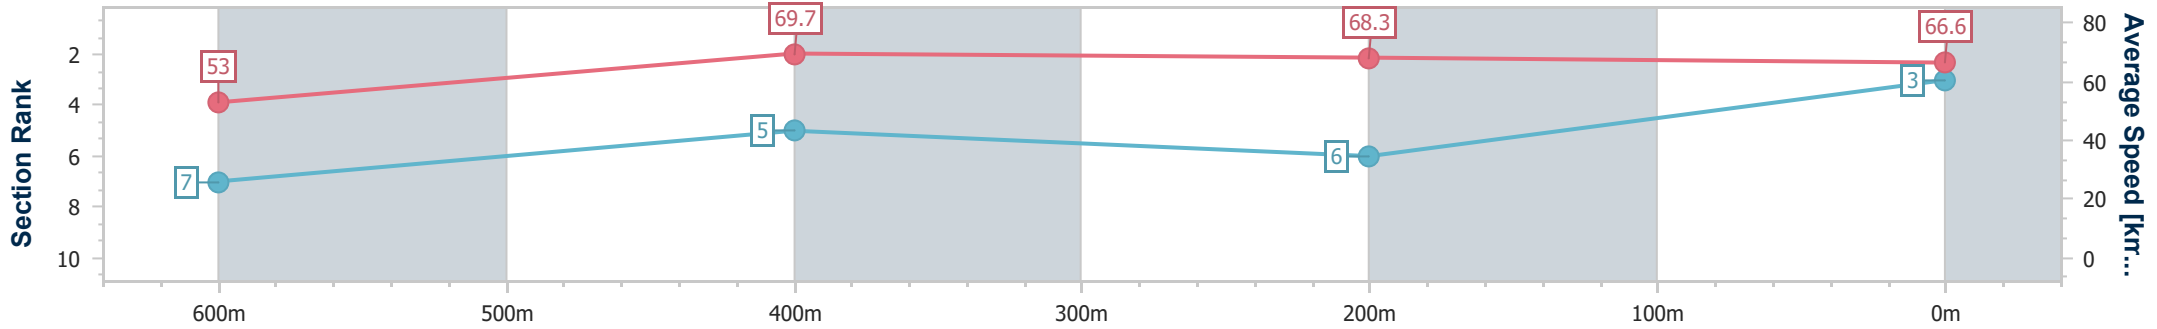

Horse/Jockey Name	Mean Approach
Final Rank	3
Fastest Section Time (Section)	0:10.45 (600m)
Top Speed [km/h] (Section)	70.8 (600m)
Race State	Finished

Ipswich QLD Professional
Race 1: SEVEN NEWS Maiden Plate - 800m
13 January 2024 - 13:24

Track Rating: Soft 5, Weather: Overcast, Rail Position: +4.5m Entire

Section	Overall	600m	400m	200m
Section Times	0:45.48 [3] (0:13.58)	0:31.90 [7] (0:10.45)	0:21.45 [5] (0:10.67)	0:10.78 [6] (0:10.78)
Average Speed [km/h]	53.0	69.7	68.3	66.6
Top Speed [km/h]	67.6	70.8	69.0	68.6
Avg. Dist. to Rail [m]	8.1	4.2	2.9	5.6
Avg. Stride Freq. [Hz]	2.4	2.5	2.4	2.4
Avg. Stride Length [m]	6.9	7.7	7.8	7.7

- [ ] Ranking at each section and finish
- -.-.- No data available at this section
- NA No data available