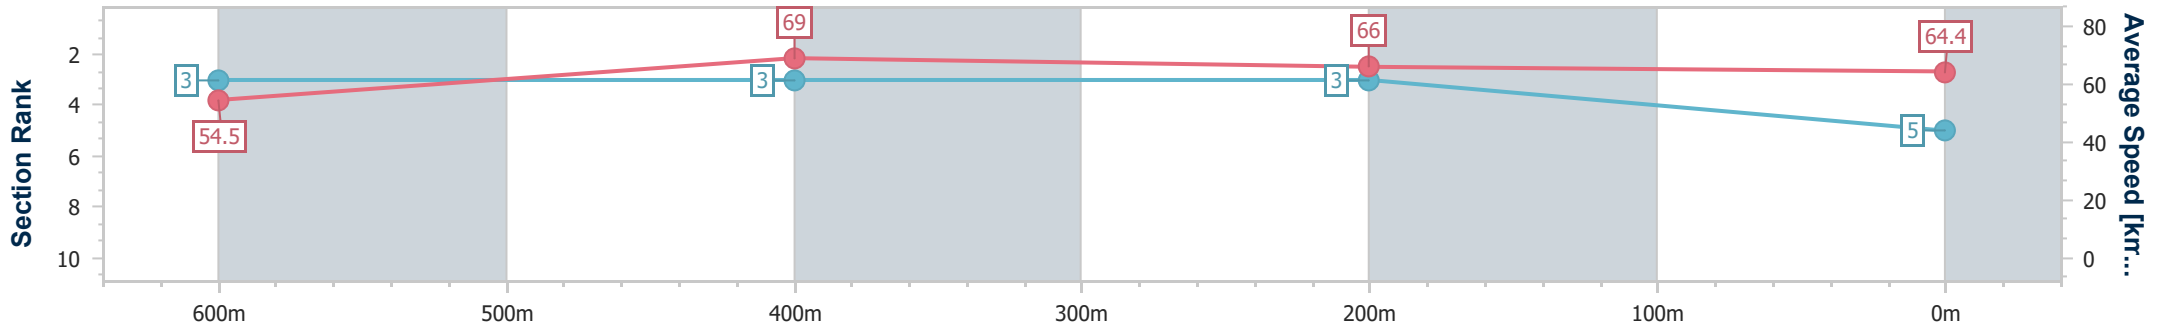

Horse/Jockey Name	Pride Of Nala
Final Rank	5
Fastest Section Time (Section)	0:10.39 (600m)
Top Speed [km/h] (Section)	71.0 (Overall)
Race State	Finished

Ipswich QLD Professional
Race 1: SEVEN NEWS Maiden Plate - 800m
13 January 2024 - 13:24

Track Rating: Soft 5, Weather: Overcast, Rail Position: +4.5m Entire

Section	Overall	600m	400m	200m
Section Times	0:45.62 [5] (0:13.22)	0:32.40 [3] (0:10.39)	0:22.01 [3] (0:10.84)	0:11.17 [3] (0:11.17)
Average Speed [km/h]	54.5	69.0	66.0	64.4
Top Speed [km/h]	71.0	70.9	68.1	65.8
Avg. Dist. to Rail [m]	3.0	1.2	1.9	0.7
Avg. Stride Freq. [Hz]	2.6	2.5	2.5	2.5
Avg. Stride Length [m]	6.6	7.7	7.2	7.2

- [ ] Ranking at each section and finish
- -.-.- No data available at this section
- NA No data available