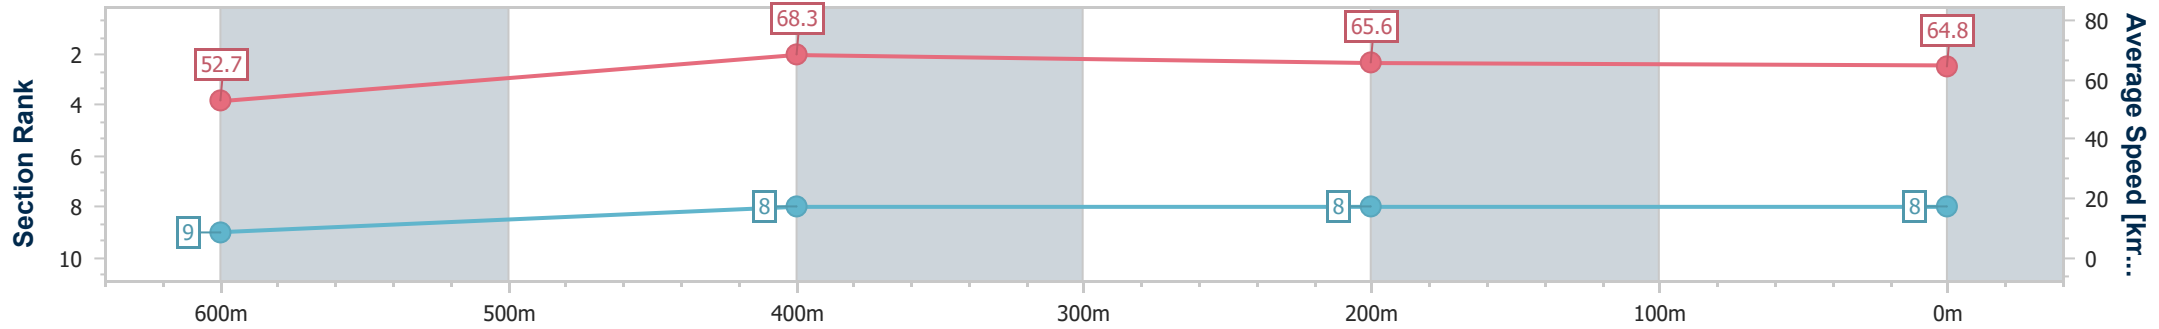

Ipswich QLD Professional

Race 1: SEVEN NEWS Maiden Plate - 800m

13 January 2024 - 13:24

Track Rating: Soft 5, Weather: Overcast, Rail Position: +4.5m Entire

Section	Overall	600m	400m	200m
Section Times	0:46.22 [8] (0:13.67)	0:32.55 [9] (0:10.53)	0:22.02 [8] (0:10.91)	0:11.11 [8] (0:11.11)
Average Speed [km/h]	52.7	68.3	65.6	64.8
Top Speed [km/h]	68.6	70.0	67.0	67.1
Avg. Dist. to Rail [m]	2.0	1.0	0.9	1.9
Avg. Stride Freq. [Hz]	2.4	2.5	2.4	2.3
Avg. Stride Length [m]	6.8	7.5	7.6	7.7