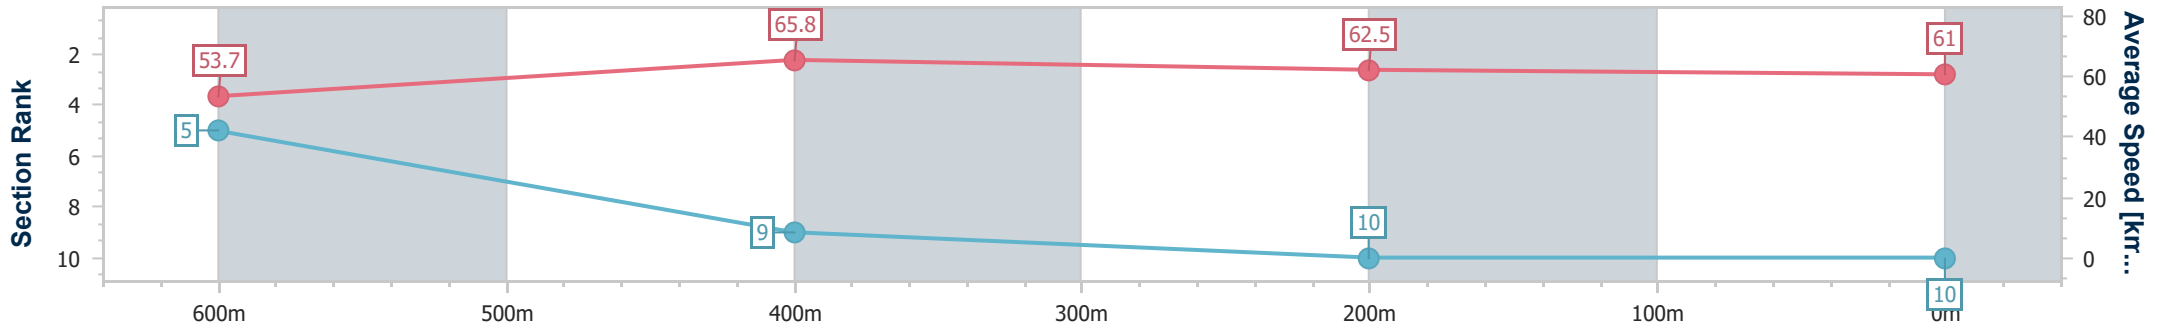

- [] Ranking at each section and finish
- .-.- No data available at this section
- NA No data available

Horse/Jockey Name	Icey
Final Rank	10
Fastest Section Time (Section)	0:10.88 (600m)
Top Speed [km/h] (Section)	69.0 (600m)
Race State	Finished

Ipswich QLD Professional
 Race 1: SEVEN NEWS Maiden Plate - 800m
 13 January 2024 - 13:24

Track Rating: Soft 5, Weather: Overcast, Rail Position: +4.5m Entire

Section	Overall	600m	400m	200m
Section Times	0:47.53 [10] (0:13.41)	0:34.12 [5] (0:10.88)	0:23.24 [9] (0:11.46)	0:11.78 [10] (0:11.78)
Average Speed [km/h]	53.7	65.8	62.5	61.0
Top Speed [km/h]	67.8	69.0	63.6	63.7
Avg. Dist. to Rail [m]	0.9	1.6	1.1	0.5
Avg. Stride Freq. [Hz]	2.6	2.6	2.5	2.4
Avg. Stride Length [m]	6.4	7.0	7.0	7.0