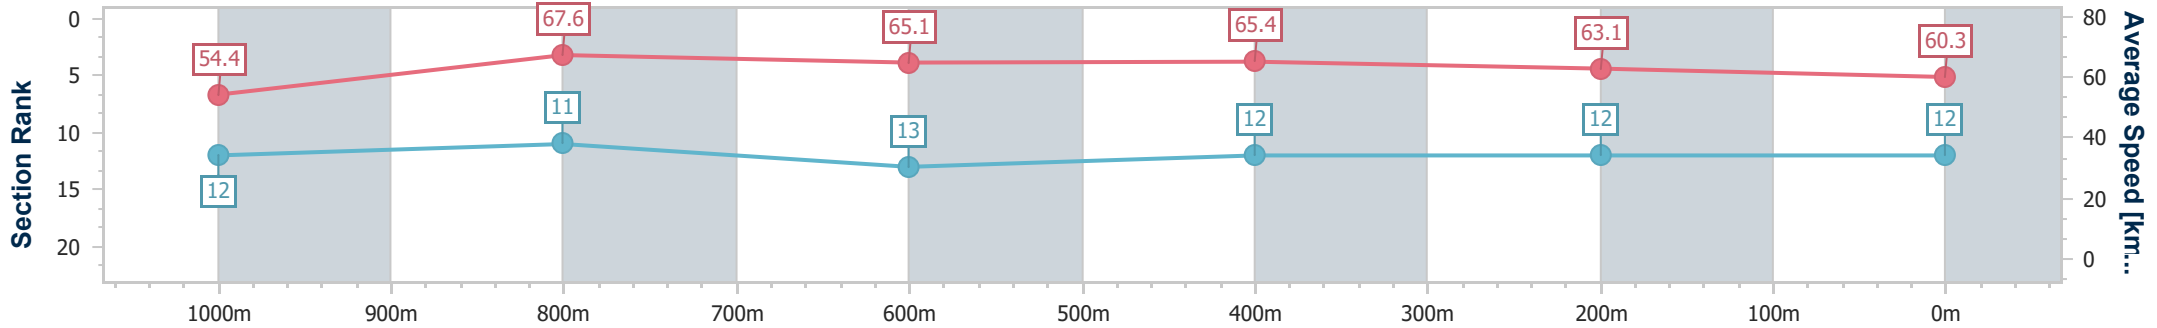

- [] Ranking at each section and finish
- .-.- No data available at this section
- NA No data available

| | |
|--------------------------------|-----------------|
| Horse/Jockey Name | Most Dazzling |
| Final Rank | 12 |
| Fastest Section Time (Section) | 0:10.70 (1000m) |
| Top Speed [km/h] (Section) | 68.4 (1000m) |
| Race State | Finished |

Aquis Park Gold Coast QLD Professional

Race 1: MAGIC MILLIONS COUNTRY CUP - 1200m

13 January 2024 - 11:23

Track Rating: Soft 5, Weather: Fine, Rail Position: +2m 950-400
True Remainder

| Section | Overall | 1000m | 800m | 600m | 400m | 200m |
|------------------------|---------------------------|---------------------------|---------------------------|---------------------------|---------------------------|---------------------------|
| Section Times | 1:09.32 [12] (0:13.25) | 0:56.07 [12] (0:10.70) | 0:45.37 [11] (0:11.04) | 0:34.33 [13] (0:10.97) | 0:23.36 [12] (0:11.42) | 0:11.94 [12] (0:11.94) |
| Average Speed [km/h] | 54.4 | 67.6 | 65.1 | 65.4 | 63.1 | 60.3 |
| Top Speed [km/h] | 67.9 | 68.4 | 66.2 | 66.3 | 64.3 | 63.9 |
| Avg. Dist. to Rail [m] | 4.2 | 1.1 | 0.5 | 0.8 | 2.2 | 2.9 |
| Avg. Stride Freq. [Hz] | 2.3 | 2.4 | 2.3 | 2.3 | 2.3 | 2.3 |
| Avg. Stride Length [m] | 6.9 | 7.9 | 7.8 | 7.8 | 7.5 | 7.4 |

- [] Ranking at each section and finish
- .-.- No data available at this section
- NA No data available

| | |
|--------------------------------|-----------------|
| Horse/Jockey Name | Brad |
| Final Rank | 13 |
| Fastest Section Time (Section) | 0:10.70 (1000m) |
| Top Speed [km/h] (Section) | 69.4 (1000m) |
| Race State | Finished |