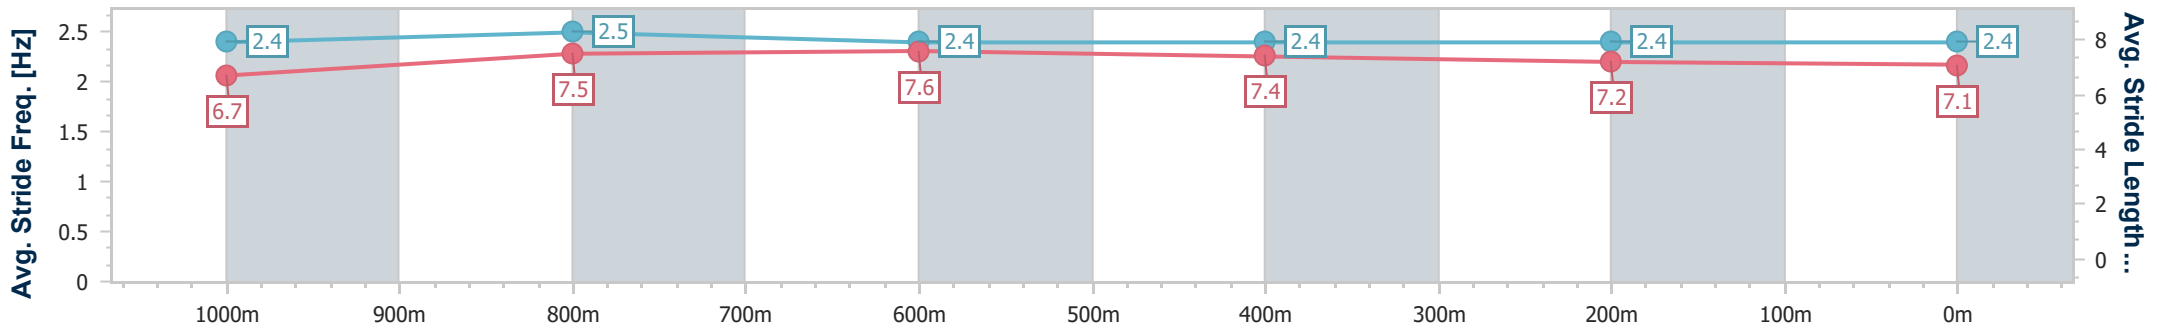

Aquis Park Gold Coast QLD Professional

Race 1: MAGIC MILLIONS COUNTRY CUP - 1200m

13 January 2024 - 11:23

Track Rating: Soft 5, Weather: Fine, Rail Position: +2m 950-400
True Remainder

| Section | Overall | 1000m | 800m | 600m | 400m | 200m |
|------------------------|---------------------------|---------------------------|---------------------------|---------------------------|--------------------------|---------------------------|
| Section Times | 1:09.27 [11] (0:13.07) | 0:56.20 [10] (0:10.81) | 0:45.39 [10] (0:10.96) | 0:34.43 [10] (0:10.98) | 0:23.45 [8] (0:11.57) | 0:11.88 [13] (0:11.88) |
| Average Speed [km/h] | 55.1 | 67.2 | 65.6 | 64.0 | 62.3 | 60.4 |
| Top Speed [km/h] | 68.2 | 69.1 | 67.1 | 66.0 | 64.0 | 62.5 |
| Avg. Dist. to Rail [m] | 1.6 | 1.4 | 1.0 | 3.3 | 2.7 | 1.7 |
| Avg. Stride Freq. [Hz] | 2.4 | 2.5 | 2.4 | 2.4 | 2.4 | 2.4 |
| Avg. Stride Length [m] | 6.7 | 7.5 | 7.6 | 7.4 | 7.2 | 7.1 |

- [] Ranking at each section and finish
- .-.- No data available at this section
- NA No data available

| | |
|--------------------------------|-----------------|
| Horse/Jockey Name | Most Dazzling |
| Final Rank | 12 |
| Fastest Section Time (Section) | 0:10.70 (1000m) |
| Top Speed [km/h] (Section) | 68.4 (1000m) |
| Race State | Finished |