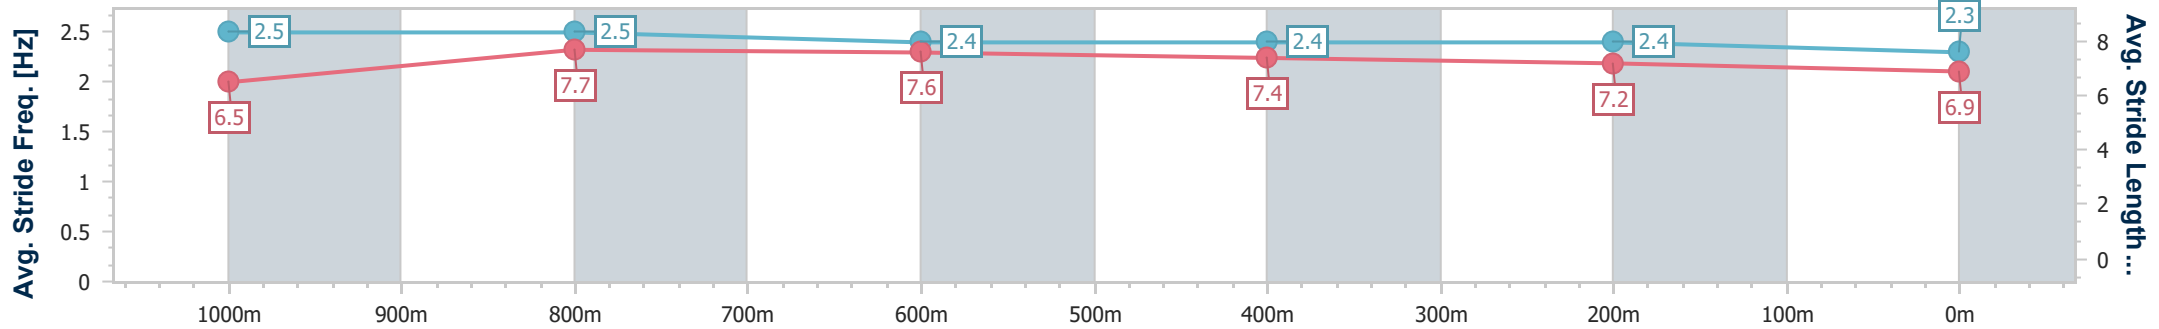

- [] Ranking at each section and finish
- .-.- No data available at this section
- NA No data available

| | |
|--------------------------------|-------------------|
| Horse/Jockey Name | Rollinwiththeflow |
| Final Rank | 16 |
| Fastest Section Time (Section) | 0:10.70 (1000m) |
| Top Speed [km/h] (Section) | 69.0 (1000m) |
| Race State | Finished |

Aquis Park Gold Coast QLD Professional

Race 1: MAGIC MILLIONS COUNTRY CUP - 1200m

13 January 2024 - 11:23

Track Rating: Soft 5, Weather: Fine, Rail Position: +2m 950-400
True Remainder

| Section | Overall | 1000m | 800m | 600m | 400m | 200m |
|------------------------|---------------------------|--------------------------|--------------------------|--------------------------|---------------------------|---------------------------|
| Section Times | 1:10.25 [16] (0:12.96) | 0:57.29 [7] (0:10.70) | 0:46.59 [7] (0:10.98) | 0:35.61 [8] (0:11.26) | 0:24.35 [10] (0:11.55) | 0:12.80 [14] (0:12.80) |
| Average Speed [km/h] | 55.5 | 68.0 | 65.9 | 65.1 | 62.8 | 56.2 |
| Top Speed [km/h] | 67.4 | 69.0 | 66.6 | 66.6 | 64.2 | 59.8 |
| Avg. Dist. to Rail [m] | 4.8 | 2.8 | 2.1 | 3.1 | 5.1 | 5.8 |
| Avg. Stride Freq. [Hz] | 2.5 | 2.5 | 2.4 | 2.4 | 2.4 | 2.3 |
| Avg. Stride Length [m] | 6.5 | 7.7 | 7.6 | 7.4 | 7.2 | 6.9 |

- [] Ranking at each section and finish
- .-.-.- No data available at this section
- NA No data available