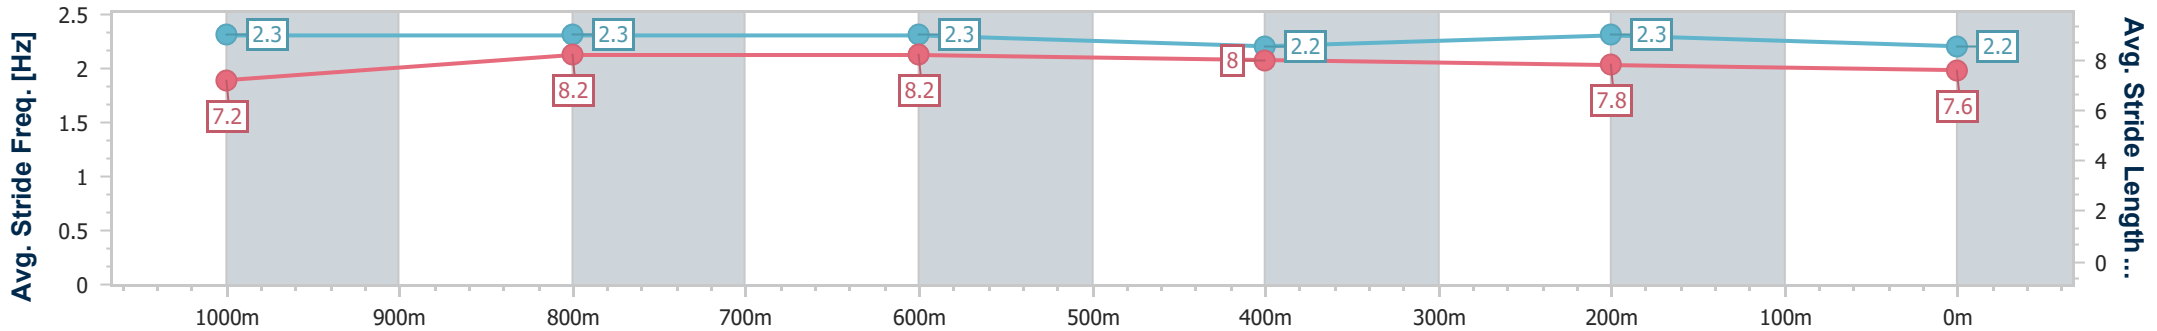

Aquis Park Gold Coast QLD Professional

Race 1: MAGIC MILLIONS COUNTRY CUP - 1200m

13 January 2024 - 11:23

Track Rating: Soft 5, Weather: Fine, Rail Position: +2m 950-400
True Remainder

| Section | Overall | 1000m | 800m | 600m | 400m | 200m |
|------------------------|--------------------------|--------------------------|--------------------------|--------------------------|--------------------------|--------------------------|
| Section Times | 1:08.72 [5] (0:12.78) | 0:55.94 [3] (0:10.56) | 0:45.38 [3] (0:10.86) | 0:34.52 [3] (0:11.11) | 0:23.41 [2] (0:11.45) | 0:11.96 [2] (0:11.96) |
| Average Speed [km/h] | 56.3 | 69.1 | 66.5 | 64.6 | 63.1 | 60.1 |
| Top Speed [km/h] | 69.6 | 69.8 | 67.4 | 65.8 | 63.6 | 62.1 |
| Avg. Dist. to Rail [m] | 9.9 | 2.9 | 0.5 | 0.7 | 1.9 | 2.0 |
| Avg. Stride Freq. [Hz] | 2.3 | 2.3 | 2.3 | 2.2 | 2.3 | 2.2 |
| Avg. Stride Length [m] | 7.2 | 8.2 | 8.2 | 8.0 | 7.8 | 7.6 |