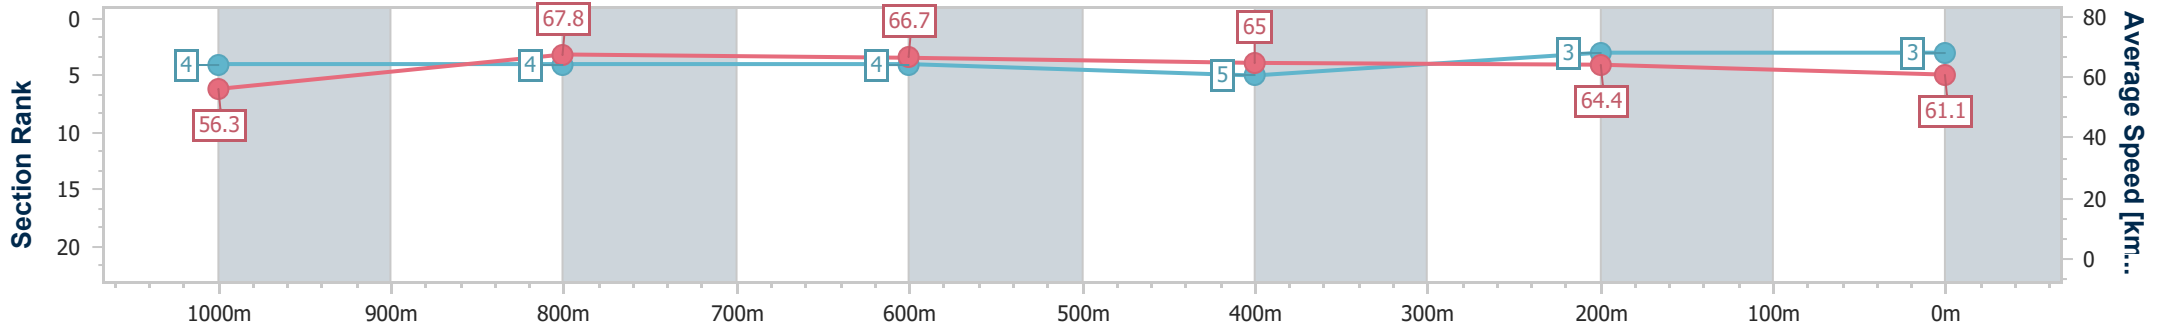

- [] Ranking at each section and finish
- .-.- No data available at this section
- NA No data available

| | |
|--------------------------------|-----------------|
| Horse/Jockey Name | Zhuang Shi |
| Final Rank | 4 |
| Fastest Section Time (Section) | 0:10.78 (1000m) |
| Top Speed [km/h] (Section) | 68.1 (1000m) |
| Race State | Finished |