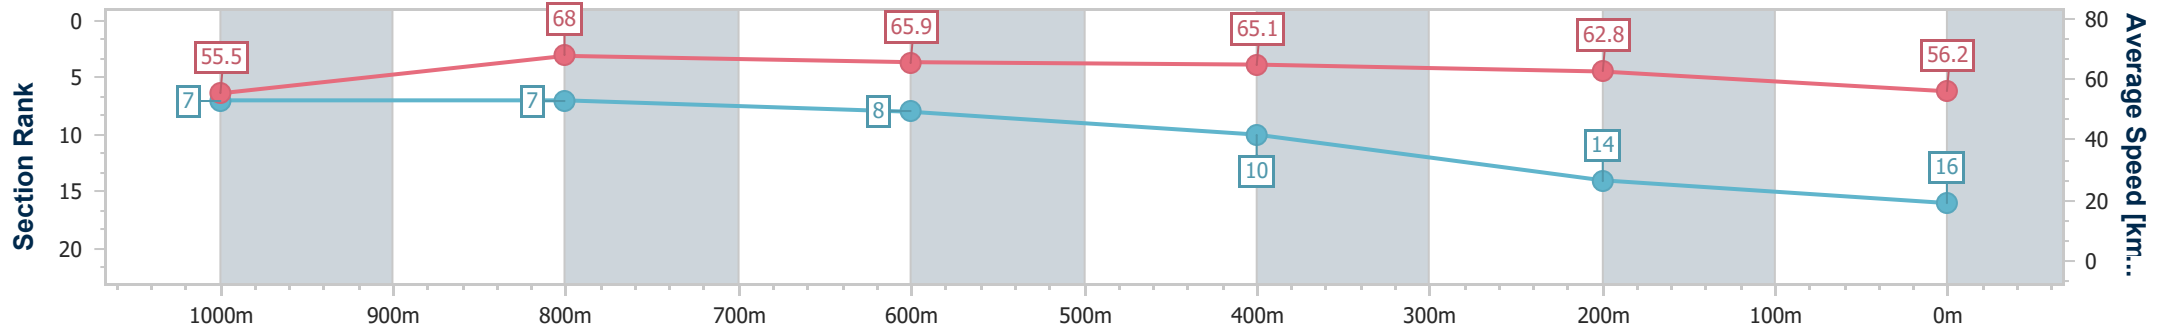

- [] Ranking at each section and finish
- .-.- No data available at this section
- NA No data available

| | |
|--------------------------------|-------------------|
| Horse/Jockey Name | Rollinwiththeflow |
| Final Rank | 16 |
| Fastest Section Time (Section) | 0:10.70 (1000m) |
| Top Speed [km/h] (Section) | 69.0 (1000m) |
| Race State | Finished |

Aquis Park Gold Coast QLD Professional

Race 1: MAGIC MILLIONS COUNTRY CUP - 1200m

13 January 2024 - 11:23

Track Rating: Soft 5, Weather: Fine, Rail Position: +2m 950-400
True Remainder

| Section | Overall | 1000m | 800m | 600m | 400m | 200m |
|------------------------|---------------------------|--------------------------|--------------------------|--------------------------|---------------------------|---------------------------|
| Section Times | 1:10.25 [16] (0:12.96) | 0:57.29 [7] (0:10.70) | 0:46.59 [7] (0:10.98) | 0:35.61 [8] (0:11.26) | 0:24.35 [10] (0:11.55) | 0:12.80 [14] (0:12.80) |
| Average Speed [km/h] | 55.5 | 68.0 | 65.9 | 65.1 | 62.8 | 56.2 |
| Top Speed [km/h] | 67.4 | 69.0 | 66.6 | 66.6 | 64.2 | 59.8 |
| Avg. Dist. to Rail [m] | 4.8 | 2.8 | 2.1 | 3.1 | 5.1 | 5.8 |
| Avg. Stride Freq. [Hz] | 2.5 | 2.5 | 2.4 | 2.4 | 2.4 | 2.3 |
| Avg. Stride Length [m] | 6.5 | 7.7 | 7.6 | 7.4 | 7.2 | 6.9 |

- [] Ranking at each section and finish
- .-.-.- No data available at this section
- NA No data available