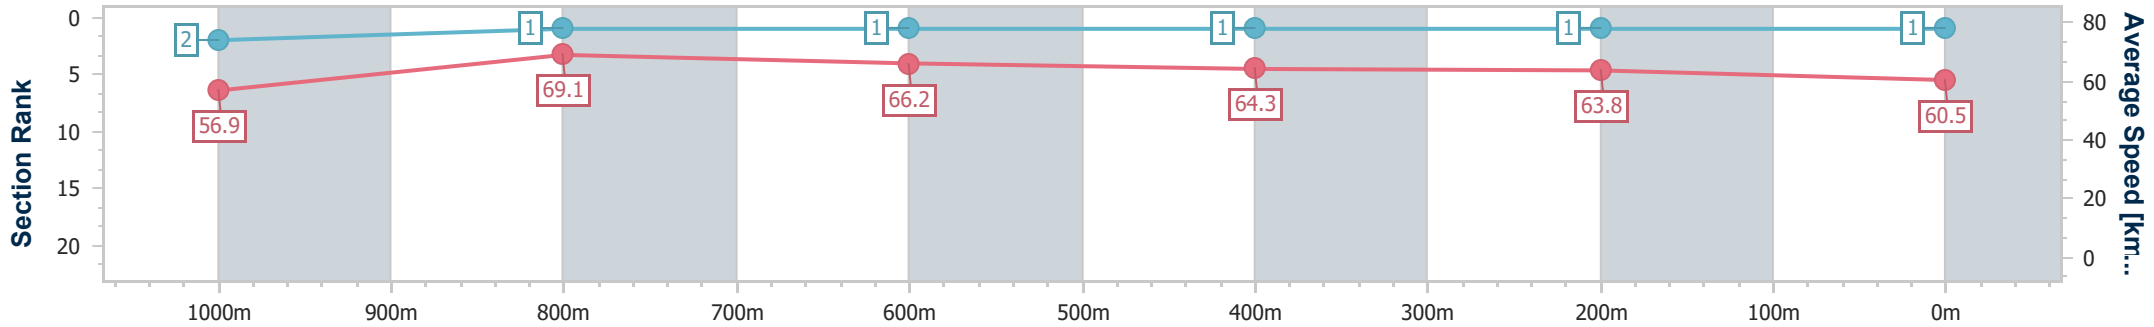

Aquis Park Gold Coast QLD Professional

Race 1: MAGIC MILLIONS COUNTRY CUP - 1200m

13 January 2024 - 11:23

Track Rating: Soft 5, Weather: Fine, Rail Position: +2m 950-400
True Remainder

| Section | Overall | 1000m | 800m | 600m | 400m | 200m |
|------------------------|--------------------------|--------------------------|--------------------------|--------------------------|--------------------------|--------------------------|
| Section Times | 1:08.33 [1] (0:12.66) | 0:55.67 [2] (0:10.54) | 0:45.13 [1] (0:10.82) | 0:34.31 [1] (0:11.14) | 0:23.17 [1] (0:11.30) | 0:11.87 [1] (0:11.87) |
| Average Speed [km/h] | 56.9 | 69.1 | 66.2 | 64.3 | 63.8 | 60.5 |
| Top Speed [km/h] | 70.4 | 70.7 | 67.0 | 65.4 | 64.5 | 62.8 |
| Avg. Dist. to Rail [m] | 12.9 | 3.2 | 0.7 | 1.1 | 1.0 | 1.7 |
| Avg. Stride Freq. [Hz] | 2.4 | 2.3 | 2.3 | 2.2 | 2.3 | 2.2 |
| Avg. Stride Length [m] | 7.2 | 8.3 | 8.1 | 8.1 | 7.7 | 7.5 |