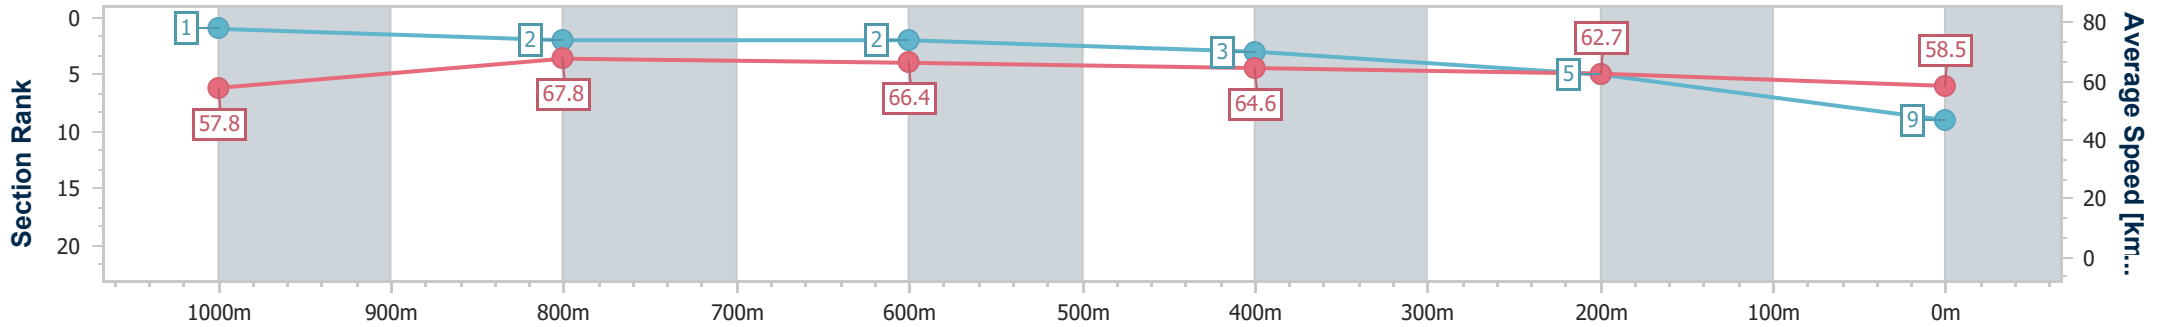

Aquis Park Gold Coast QLD Professional

Race 1: MAGIC MILLIONS COUNTRY CUP - 1200m

13 January 2024 - 11:23

Track Rating: Soft 5, Weather: Fine, Rail Position: +2m 950-400
True Remainder

| Section | Overall | 1000m | 800m | 600m | 400m | 200m |
|------------------------|--------------------------|--------------------------|--------------------------|--------------------------|--------------------------|--------------------------|
| Section Times | 1:09.18 [9] (0:12.44) | 0:56.74 [1] (0:10.82) | 0:45.92 [2] (0:10.92) | 0:35.00 [2] (0:11.23) | 0:23.77 [3] (0:11.50) | 0:12.27 [5] (0:12.27) |
| Average Speed [km/h] | 57.8 | 67.8 | 66.4 | 64.6 | 62.7 | 58.5 |
| Top Speed [km/h] | 69.8 | 70.1 | 67.0 | 66.1 | 64.0 | 61.4 |
| Avg. Dist. to Rail [m] | 9.0 | 5.0 | 1.9 | 0.7 | 0.7 | 1.1 |
| Avg. Stride Freq. [Hz] | 2.5 | 2.4 | 2.4 | 2.3 | 2.4 | 2.3 |
| Avg. Stride Length [m] | 7.0 | 7.7 | 7.7 | 7.6 | 7.4 | 7.1 |