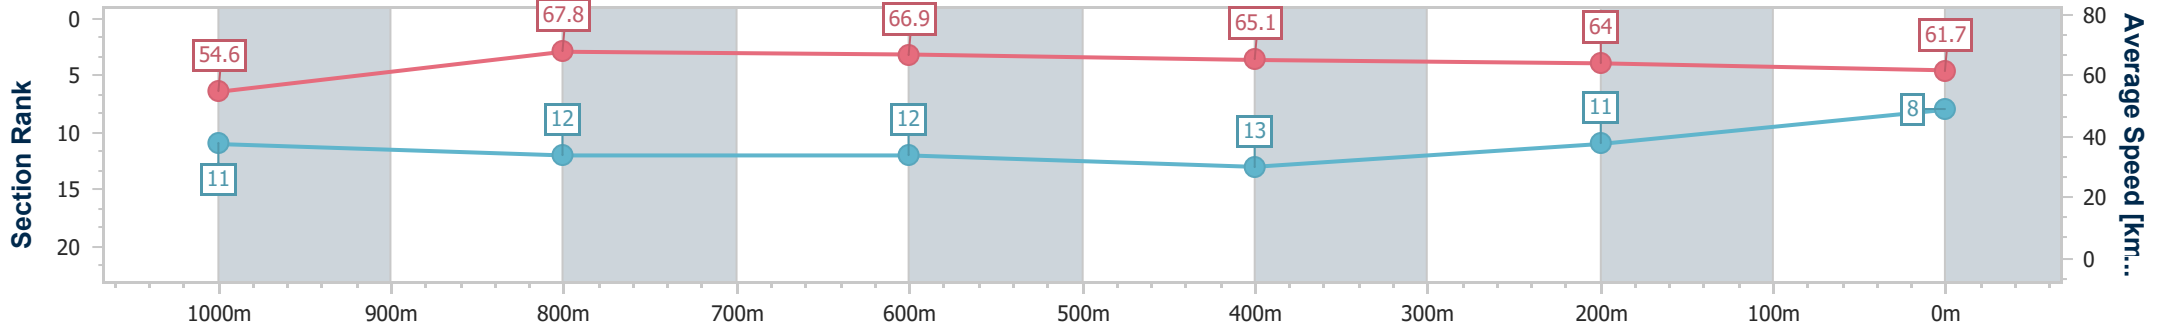

- [] Ranking at each section and finish
- .-.- No data available at this section
- NA No data available

| | |
|--------------------------------|-----------------|
| Horse/Jockey Name | Circularity |
| Final Rank | 9 |
| Fastest Section Time (Section) | 0:10.82 (1000m) |
| Top Speed [km/h] (Section) | 70.1 (1000m) |
| Race State | Finished |