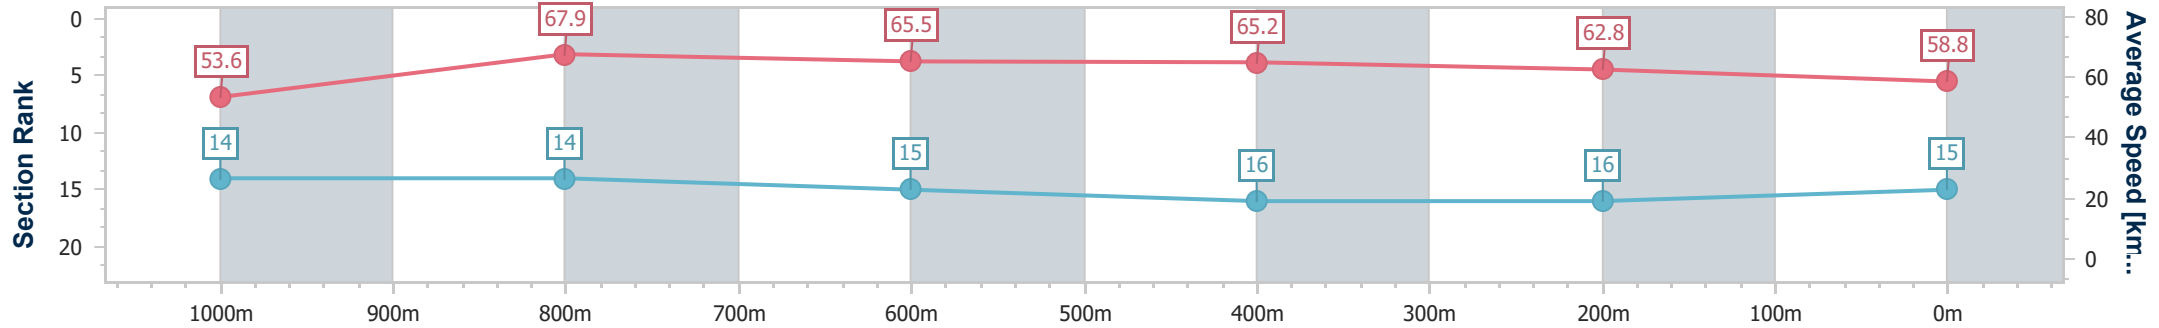

Aquis Park Gold Coast QLD Professional

Race 1: MAGIC MILLIONS COUNTRY CUP - 1200m

13 January 2024 - 11:23

Track Rating: Soft 5, Weather: Fine, Rail Position: +2m 950-400
True Remainder

| Section | Overall | 1000m | 800m | 600m | 400m | 200m |
|------------------------|---------------------------|---------------------------|---------------------------|---------------------------|---------------------------|---------------------------|
| Section Times | 1:10.13 [15] (0:13.46) | 0:56.67 [14] (0:10.72) | 0:45.95 [14] (0:11.02) | 0:34.93 [15] (0:11.16) | 0:23.77 [16] (0:11.53) | 0:12.24 [16] (0:12.24) |
| Average Speed [km/h] | 53.6 | 67.9 | 65.5 | 65.2 | 62.8 | 58.8 |
| Top Speed [km/h] | 66.2 | 68.5 | 67.3 | 66.3 | 63.5 | 61.1 |
| Avg. Dist. to Rail [m] | 8.9 | 2.7 | 1.9 | 1.7 | 3.4 | 2.9 |
| Avg. Stride Freq. [Hz] | 2.3 | 2.4 | 2.3 | 2.4 | 2.3 | 2.2 |
| Avg. Stride Length [m] | 6.8 | 7.8 | 7.8 | 7.7 | 7.5 | 7.3 |

- [] Ranking at each section and finish
- .-.- No data available at this section
- NA No data available

| | |
|--------------------------------|-------------------|
| Horse/Jockey Name | Rollinwiththeflow |
| Final Rank | 16 |
| Fastest Section Time (Section) | 0:10.70 (1000m) |
| Top Speed [km/h] (Section) | 69.0 (1000m) |
| Race State | Finished |