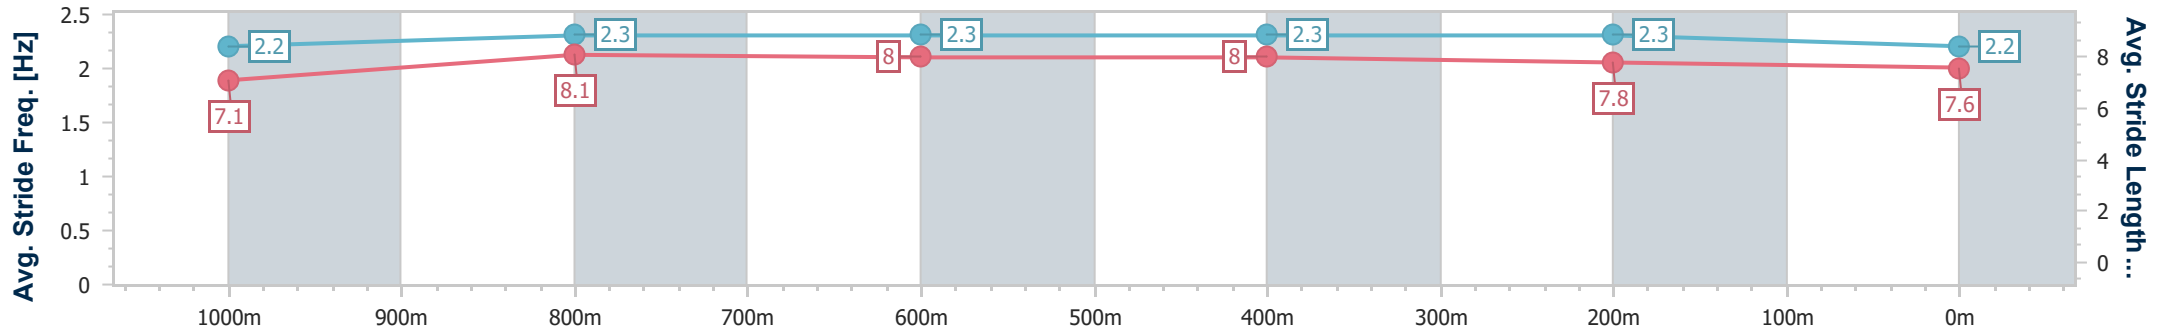

- [] Ranking at each section and finish
- .-.- No data available at this section
- NA No data available

| | |
|--------------------------------|-----------------|
| Horse/Jockey Name | Letmeletgo |
| Final Rank | 14 |
| Fastest Section Time (Section) | 0:10.69 (1000m) |
| Top Speed [km/h] (Section) | 68.4 (1000m) |
| Race State | Finished |

Aquis Park Gold Coast QLD Professional

Race 1: MAGIC MILLIONS COUNTRY CUP - 1200m

13 January 2024 - 11:23

Track Rating: Soft 5, Weather: Fine, Rail Position: +2m 950-400
True Remainder

| Section | Overall | 1000m | 800m | 600m | 400m | 200m |
|------------------------|---------------------------|---------------------------|---------------------------|---------------------------|---------------------------|---------------------------|
| Section Times | 1:09.53 [14] (0:13.49) | 0:56.04 [15] (0:10.69) | 0:45.35 [15] (0:11.03) | 0:34.32 [16] (0:10.99) | 0:23.33 [14] (0:11.33) | 0:12.00 [15] (0:12.00) |
| Average Speed [km/h] | 53.4 | 67.7 | 65.1 | 65.3 | 63.8 | 60.0 |
| Top Speed [km/h] | 66.9 | 68.4 | 66.4 | 66.4 | 64.7 | 62.9 |
| Avg. Dist. to Rail [m] | 7.0 | 1.6 | 0.3 | 0.8 | 1.2 | 2.2 |
| Avg. Stride Freq. [Hz] | 2.2 | 2.3 | 2.3 | 2.3 | 2.3 | 2.2 |
| Avg. Stride Length [m] | 7.1 | 8.1 | 8.0 | 8.0 | 7.8 | 7.6 |

- [] Ranking at each section and finish
- .-.- No data available at this section
- NA No data available

| | |
|--------------------------------|-----------------|
| Horse/Jockey Name | Skiddaw |
| Final Rank | 15 |
| Fastest Section Time (Section) | 0:10.72 (1000m) |
| Top Speed [km/h] (Section) | 68.5 (1000m) |
| Race State | Finished |