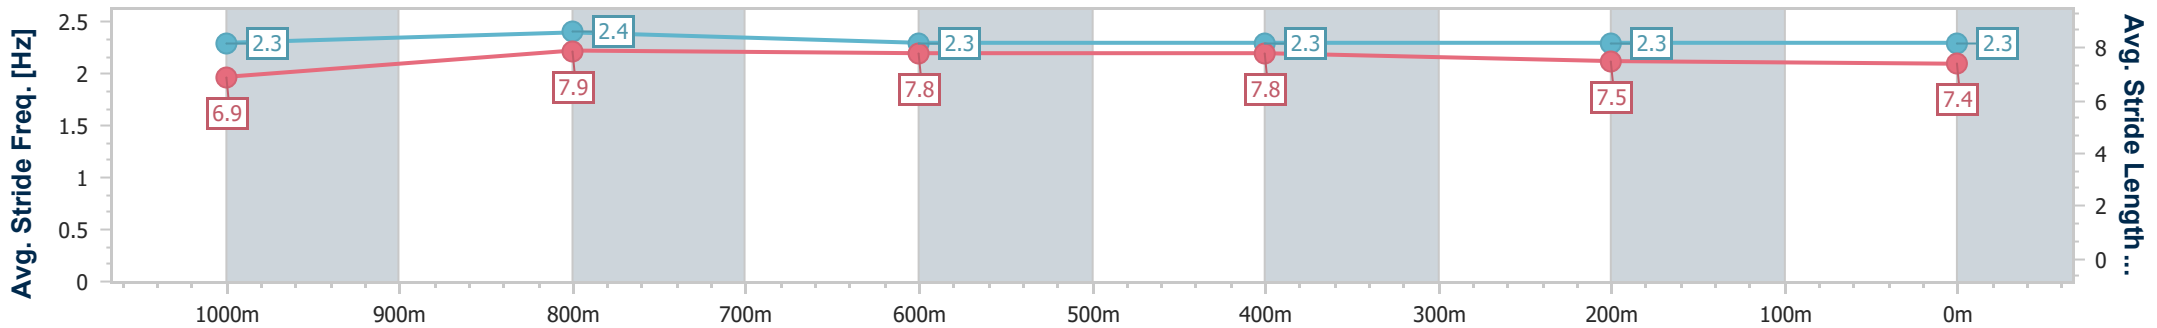

- [] Ranking at each section and finish
- .-.- No data available at this section
- NA No data available

| | |
|--------------------------------|-----------------|
| Horse/Jockey Name | Most Dazzling |
| Final Rank | 12 |
| Fastest Section Time (Section) | 0:10.70 (1000m) |
| Top Speed [km/h] (Section) | 68.4 (1000m) |
| Race State | Finished |

Aquis Park Gold Coast QLD Professional

Race 1: MAGIC MILLIONS COUNTRY CUP - 1200m

13 January 2024 - 11:23

Track Rating: Soft 5, Weather: Fine, Rail Position: +2m 950-400
True Remainder

| Section | Overall | 1000m | 800m | 600m | 400m | 200m |
|------------------------|---------------------------|---------------------------|---------------------------|---------------------------|---------------------------|---------------------------|
| Section Times | 1:09.32 [12] (0:13.25) | 0:56.07 [12] (0:10.70) | 0:45.37 [11] (0:11.04) | 0:34.33 [13] (0:10.97) | 0:23.36 [12] (0:11.42) | 0:11.94 [12] (0:11.94) |
| Average Speed [km/h] | 54.4 | 67.6 | 65.1 | 65.4 | 63.1 | 60.3 |
| Top Speed [km/h] | 67.9 | 68.4 | 66.2 | 66.3 | 64.3 | 63.9 |
| Avg. Dist. to Rail [m] | 4.2 | 1.1 | 0.5 | 0.8 | 2.2 | 2.9 |
| Avg. Stride Freq. [Hz] | 2.3 | 2.4 | 2.3 | 2.3 | 2.3 | 2.3 |
| Avg. Stride Length [m] | 6.9 | 7.9 | 7.8 | 7.8 | 7.5 | 7.4 |

- [] Ranking at each section and finish
- .-.- No data available at this section
- NA No data available

| | |
|--------------------------------|-----------------|
| Horse/Jockey Name | Brad |
| Final Rank | 13 |
| Fastest Section Time (Section) | 0:10.70 (1000m) |
| Top Speed [km/h] (Section) | 69.4 (1000m) |
| Race State | Finished |