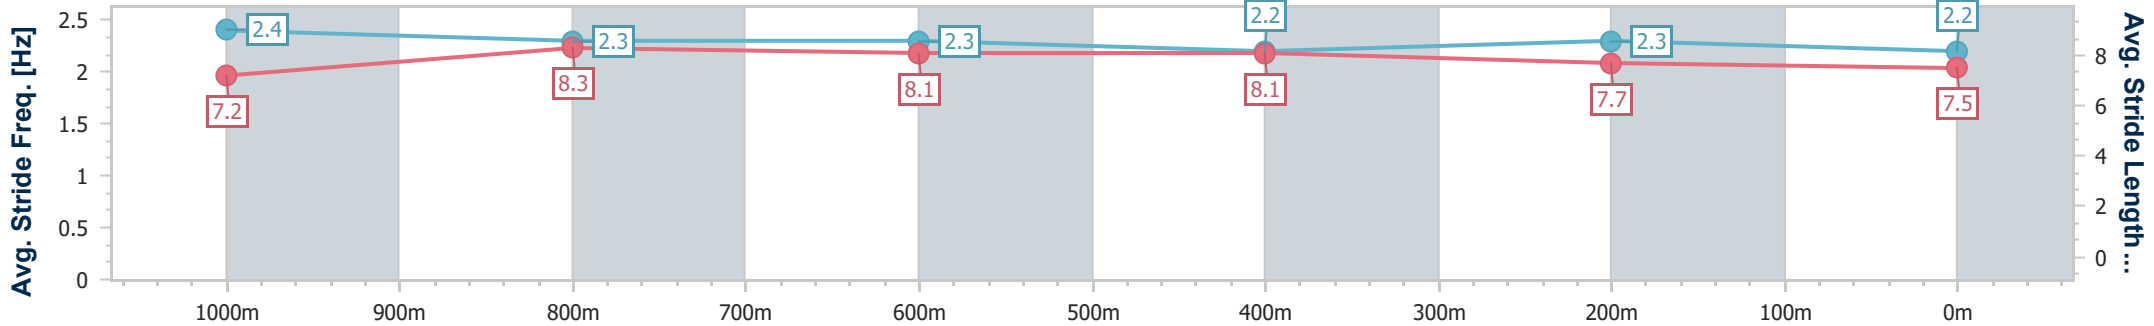

Aquis Park Gold Coast QLD Professional

Race 1: MAGIC MILLIONS COUNTRY CUP - 1200m

13 January 2024 - 11:23

Track Rating: Soft 5, Weather: Fine, Rail Position: +2m 950-400
True Remainder

| Section | Overall | 1000m | 800m | 600m | 400m | 200m |
|------------------------|--------------------------|--------------------------|--------------------------|--------------------------|--------------------------|--------------------------|
| Section Times | 1:08.33 [1] (0:12.66) | 0:55.67 [2] (0:10.54) | 0:45.13 [1] (0:10.82) | 0:34.31 [1] (0:11.14) | 0:23.17 [1] (0:11.30) | 0:11.87 [1] (0:11.87) |
| Average Speed [km/h] | 56.9 | 69.1 | 66.2 | 64.3 | 63.8 | 60.5 |
| Top Speed [km/h] | 70.4 | 70.7 | 67.0 | 65.4 | 64.5 | 62.8 |
| Avg. Dist. to Rail [m] | 12.9 | 3.2 | 0.7 | 1.1 | 1.0 | 1.7 |
| Avg. Stride Freq. [Hz] | 2.4 | 2.3 | 2.3 | 2.2 | 2.3 | 2.2 |
| Avg. Stride Length [m] | 7.2 | 8.3 | 8.1 | 8.1 | 7.7 | 7.5 |