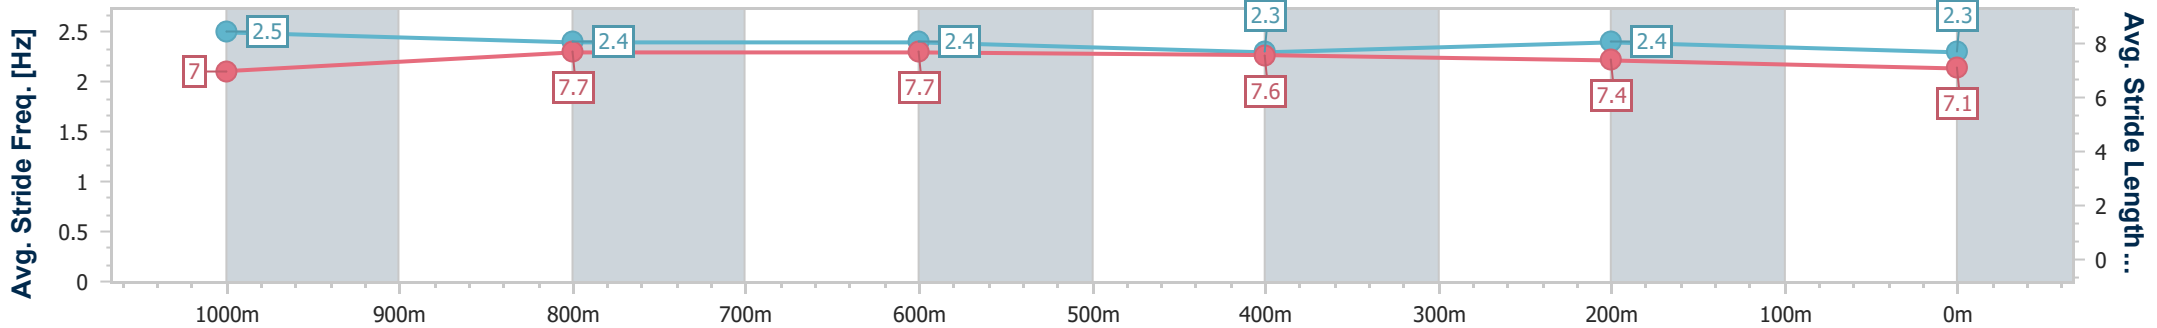

Aquis Park Gold Coast QLD Professional

Race 1: MAGIC MILLIONS COUNTRY CUP - 1200m

13 January 2024 - 11:23

Track Rating: Soft 5, Weather: Fine, Rail Position: +2m 950-400
True Remainder

| Section | Overall | 1000m | 800m | 600m | 400m | 200m |
|------------------------|--------------------------|--------------------------|--------------------------|--------------------------|--------------------------|--------------------------|
| Section Times | 1:09.18 [9] (0:12.44) | 0:56.74 [1] (0:10.82) | 0:45.92 [2] (0:10.92) | 0:35.00 [2] (0:11.23) | 0:23.77 [3] (0:11.50) | 0:12.27 [5] (0:12.27) |
| Average Speed [km/h] | 57.8 | 67.8 | 66.4 | 64.6 | 62.7 | 58.5 |
| Top Speed [km/h] | 69.8 | 70.1 | 67.0 | 66.1 | 64.0 | 61.4 |
| Avg. Dist. to Rail [m] | 9.0 | 5.0 | 1.9 | 0.7 | 0.7 | 1.1 |
| Avg. Stride Freq. [Hz] | 2.5 | 2.4 | 2.4 | 2.3 | 2.4 | 2.3 |
| Avg. Stride Length [m] | 7.0 | 7.7 | 7.7 | 7.6 | 7.4 | 7.1 |

- [] Ranking at each section and finish
- .-.- No data available at this section
- NA No data available

| | |
|--------------------------------|-----------------|
| Horse/Jockey Name | Hard Landing |
| Final Rank | 10 |
| Fastest Section Time (Section) | 0:10.62 (1000m) |
| Top Speed [km/h] (Section) | 70.3 (1000m) |
| Race State | Finished |