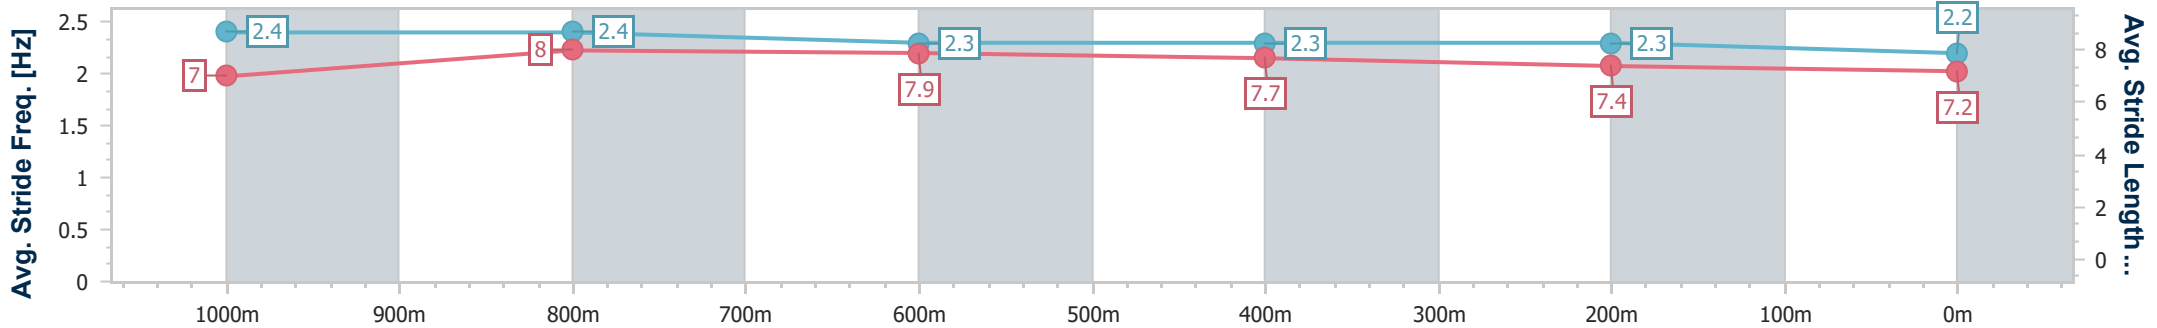

- [] Ranking at each section and finish
- .-.- No data available at this section
- NA No data available

| | |
|--------------------------------|-----------------|
| Horse/Jockey Name | Hard Landing |
| Final Rank | 10 |
| Fastest Section Time (Section) | 0:10.62 (1000m) |
| Top Speed [km/h] (Section) | 70.3 (1000m) |
| Race State | Finished |

Aquis Park Gold Coast QLD Professional

Race 1: MAGIC MILLIONS COUNTRY CUP - 1200m

13 January 2024 - 11:23

Track Rating: Soft 5, Weather: Fine, Rail Position: +2m 950-400
True Remainder

| Section | Overall | 1000m | 800m | 600m | 400m | 200m |
|------------------------|---------------------------|--------------------------|--------------------------|--------------------------|--------------------------|--------------------------|
| Section Times | 1:09.18 [10] (0:12.89) | 0:56.29 [5] (0:10.62) | 0:45.67 [5] (0:10.89) | 0:34.78 [5] (0:11.16) | 0:23.62 [4] (0:11.52) | 0:12.10 [6] (0:12.10) |
| Average Speed [km/h] | 56.0 | 68.9 | 66.8 | 64.9 | 62.6 | 59.6 |
| Top Speed [km/h] | 68.8 | 70.3 | 67.5 | 66.4 | 63.6 | 61.0 |
| Avg. Dist. to Rail [m] | 10.8 | 4.6 | 2.6 | 1.0 | 3.6 | 4.3 |
| Avg. Stride Freq. [Hz] | 2.4 | 2.4 | 2.3 | 2.3 | 2.3 | 2.2 |
| Avg. Stride Length [m] | 7.0 | 8.0 | 7.9 | 7.7 | 7.4 | 7.2 |