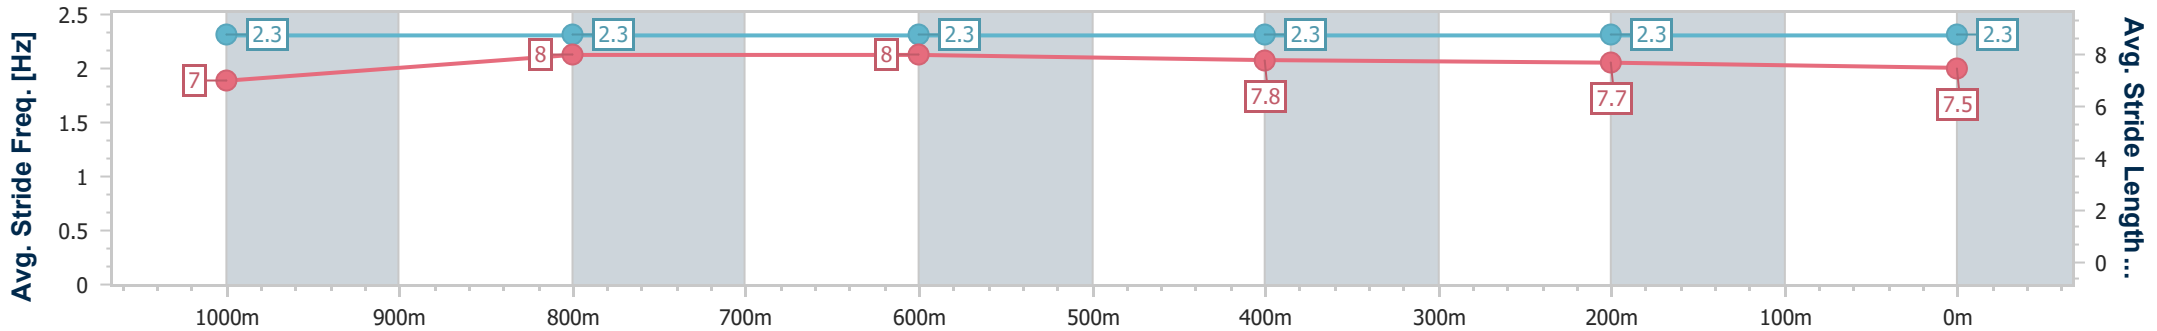

Aquis Park Gold Coast QLD Professional

Race 1: MAGIC MILLIONS COUNTRY CUP - 1200m

13 January 2024 - 11:23

Track Rating: Soft 5, Weather: Fine, Rail Position: +2m 950-400
True Remainder

| Section | Overall | 1000m | 800m | 600m | 400m | 200m |
|------------------------|--------------------------|---------------------------|---------------------------|---------------------------|---------------------------|---------------------------|
| Section Times | 1:09.02 [8] (0:13.22) | 0:55.80 [11] (0:10.81) | 0:44.99 [12] (0:10.90) | 0:34.09 [12] (0:11.15) | 0:22.94 [13] (0:11.29) | 0:11.65 [11] (0:11.65) |
| Average Speed [km/h] | 54.6 | 67.8 | 66.9 | 65.1 | 64.0 | 61.7 |
| Top Speed [km/h] | 66.9 | 67.8 | 67.3 | 65.4 | 64.7 | 62.9 |
| Avg. Dist. to Rail [m] | 10.5 | 4.8 | 2.7 | 1.8 | 2.8 | 5.9 |
| Avg. Stride Freq. [Hz] | 2.3 | 2.3 | 2.3 | 2.3 | 2.3 | 2.3 |
| Avg. Stride Length [m] | 7.0 | 8.0 | 8.0 | 7.8 | 7.7 | 7.5 |