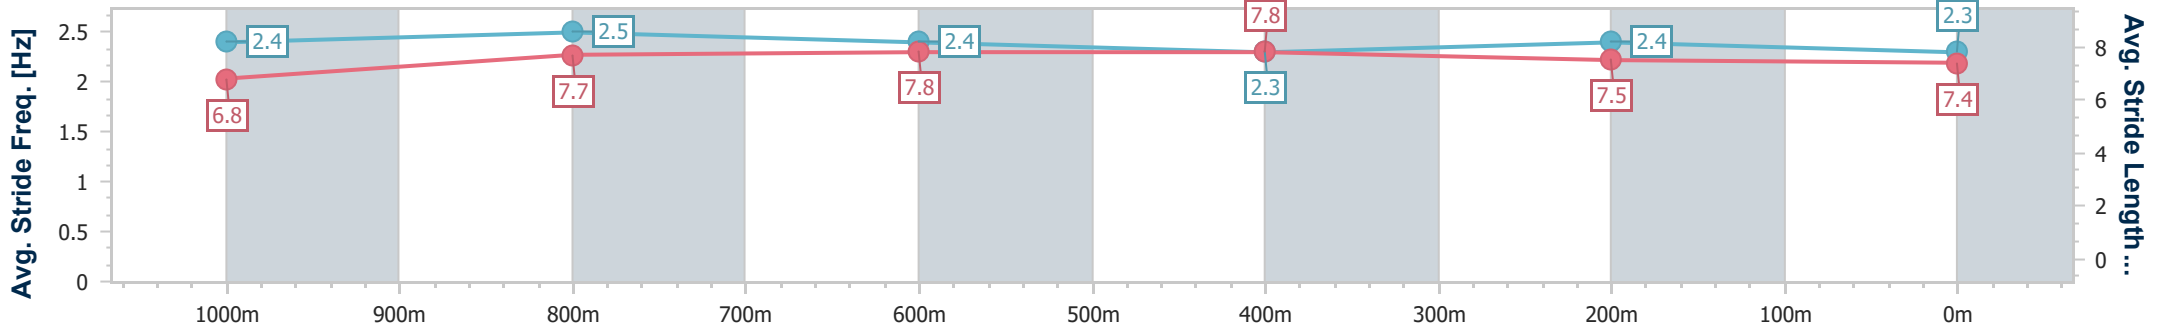

- [] Ranking at each section and finish
- .-.- No data available at this section
- NA No data available

| | |
|--------------------------------|-----------------|
| Horse/Jockey Name | Party Spirit |
| Final Rank | 3 |
| Fastest Section Time (Section) | 0:10.68 (1000m) |
| Top Speed [km/h] (Section) | 68.6 (1000m) |
| Race State | Finished |