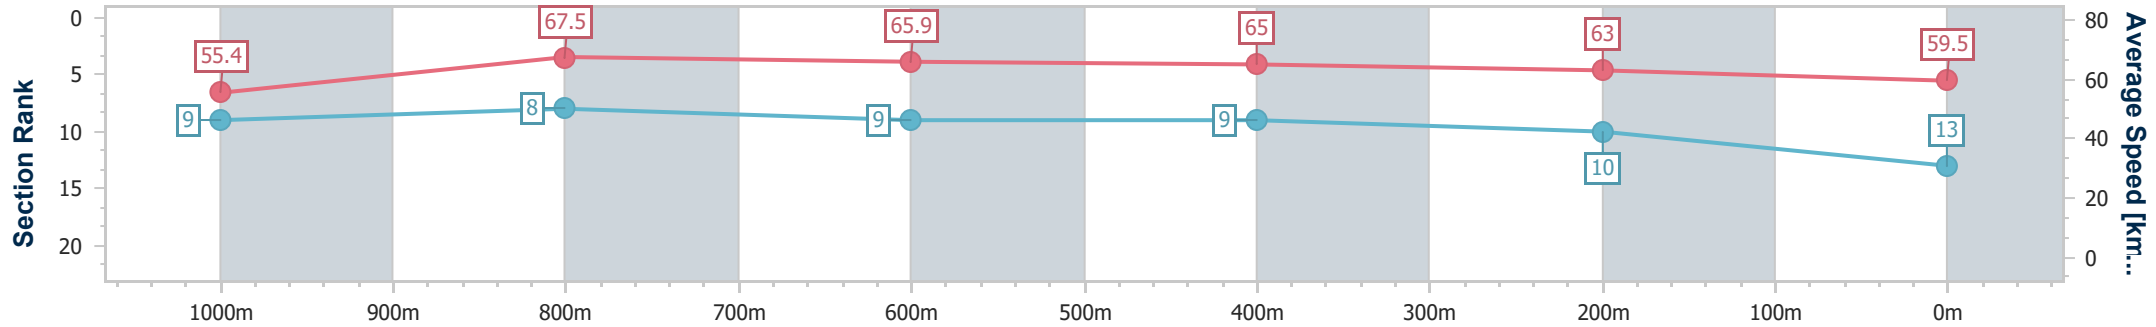

Aquis Park Gold Coast QLD Professional

Race 1: MAGIC MILLIONS COUNTRY CUP - 1200m

13 January 2024 - 11:23

Track Rating: Soft 5, Weather: Fine, Rail Position: +2m 950-400
True Remainder

| Section | Overall | 1000m | 800m | 600m | 400m | 200m |
|------------------------|---------------------------|--------------------------|--------------------------|--------------------------|--------------------------|---------------------------|
| Section Times | 1:09.42 [13] (0:13.01) | 0:56.41 [9] (0:10.70) | 0:45.71 [8] (0:10.96) | 0:34.75 [9] (0:11.17) | 0:23.58 [9] (0:11.51) | 0:12.07 [10] (0:12.07) |
| Average Speed [km/h] | 55.4 | 67.5 | 65.9 | 65.0 | 63.0 | 59.5 |
| Top Speed [km/h] | 66.8 | 69.4 | 66.4 | 65.5 | 63.4 | 61.8 |
| Avg. Dist. to Rail [m] | 2.9 | 1.9 | 0.7 | 1.6 | 2.8 | 2.5 |
| Avg. Stride Freq. [Hz] | 2.4 | 2.5 | 2.5 | 2.5 | 2.4 | 2.4 |
| Avg. Stride Length [m] | 6.7 | 7.4 | 7.3 | 7.3 | 7.2 | 7.0 |

- [] Ranking at each section and finish
- .-.- No data available at this section
- NA No data available

| | |
|--------------------------------|-----------------|
| Horse/Jockey Name | Letmeletgo |
| Final Rank | 14 |
| Fastest Section Time (Section) | 0:10.69 (1000m) |
| Top Speed [km/h] (Section) | 68.4 (1000m) |
| Race State | Finished |