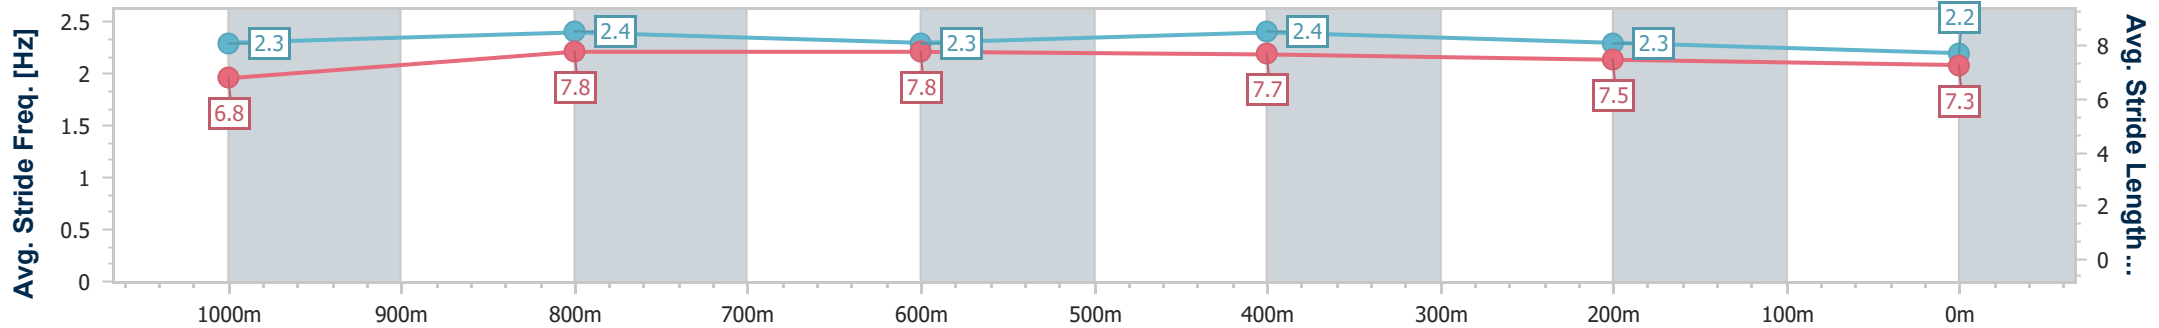

Aquis Park Gold Coast QLD Professional

Race 1: MAGIC MILLIONS COUNTRY CUP - 1200m

13 January 2024 - 11:23

Track Rating: Soft 5, Weather: Fine, Rail Position: +2m 950-400
True Remainder

| Section | Overall | 1000m | 800m | 600m | 400m | 200m |
|------------------------|---------------------------|---------------------------|---------------------------|---------------------------|---------------------------|---------------------------|
| Section Times | 1:10.13 [15] (0:13.46) | 0:56.67 [14] (0:10.72) | 0:45.95 [14] (0:11.02) | 0:34.93 [15] (0:11.16) | 0:23.77 [16] (0:11.53) | 0:12.24 [16] (0:12.24) |
| Average Speed [km/h] | 53.6 | 67.9 | 65.5 | 65.2 | 62.8 | 58.8 |
| Top Speed [km/h] | 66.2 | 68.5 | 67.3 | 66.3 | 63.5 | 61.1 |
| Avg. Dist. to Rail [m] | 8.9 | 2.7 | 1.9 | 1.7 | 3.4 | 2.9 |
| Avg. Stride Freq. [Hz] | 2.3 | 2.4 | 2.3 | 2.4 | 2.3 | 2.2 |
| Avg. Stride Length [m] | 6.8 | 7.8 | 7.8 | 7.7 | 7.5 | 7.3 |

- [] Ranking at each section and finish
- .-.- No data available at this section
- NA No data available

| | |
|--------------------------------|-------------------|
| Horse/Jockey Name | Rollinwiththeflow |
| Final Rank | 16 |
| Fastest Section Time (Section) | 0:10.70 (1000m) |
| Top Speed [km/h] (Section) | 69.0 (1000m) |
| Race State | Finished |