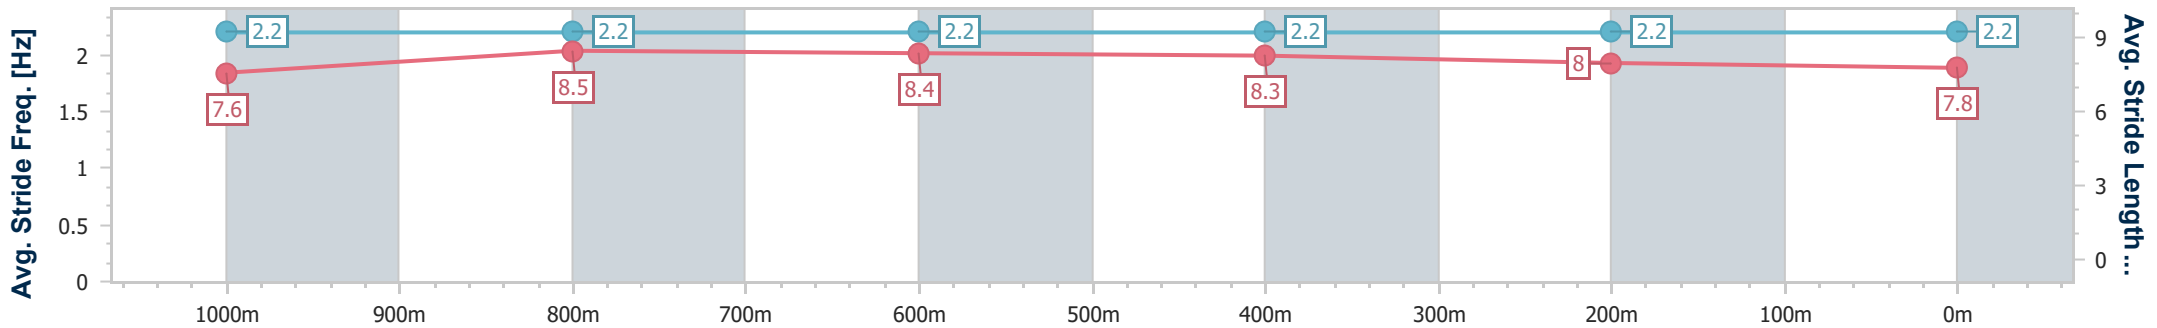

Aquis Park Gold Coast QLD Professional

Race 1: MAGIC MILLIONS COUNTRY CUP - 1200m

13 January 2024 - 11:23

Track Rating: Soft 5, Weather: Fine, Rail Position: +2m 950-400
True Remainder

| Section | Overall | 1000m | 800m | 600m | 400m | 200m |
|------------------------|--------------------------|--------------------------|--------------------------|--------------------------|--------------------------|--------------------------|
| Section Times | 1:08.96 [7] (0:12.90) | 0:56.06 [6] (0:10.66) | 0:45.40 [6] (0:10.95) | 0:34.45 [6] (0:11.22) | 0:23.23 [7] (0:11.47) | 0:11.76 [7] (0:11.76) |
| Average Speed [km/h] | 56.0 | 67.7 | 65.8 | 64.3 | 62.9 | 61.0 |
| Top Speed [km/h] | 67.4 | 69.2 | 66.4 | 65.9 | 64.5 | 62.5 |
| Avg. Dist. to Rail [m] | 2.4 | 1.1 | 0.4 | 0.8 | 1.9 | 2.5 |
| Avg. Stride Freq. [Hz] | 2.2 | 2.2 | 2.2 | 2.2 | 2.2 | 2.2 |
| Avg. Stride Length [m] | 7.6 | 8.5 | 8.4 | 8.3 | 8.0 | 7.8 |