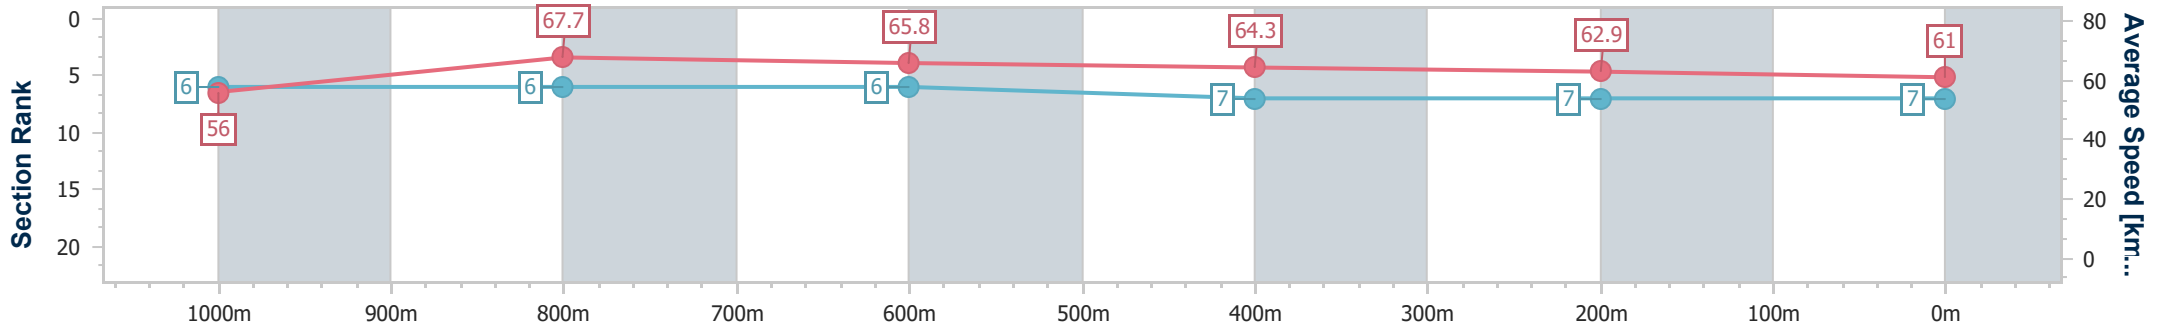

Aquis Park Gold Coast QLD Professional

Race 1: MAGIC MILLIONS COUNTRY CUP - 1200m

13 January 2024 - 11:23

Track Rating: Soft 5, Weather: Fine, Rail Position: +2m 950-400
True Remainder

| Section | Overall | 1000m | 800m | 600m | 400m | 200m |
|------------------------|--------------------------|--------------------------|--------------------------|--------------------------|--------------------------|--------------------------|
| Section Times | 1:08.96 [7] (0:12.90) | 0:56.06 [6] (0:10.66) | 0:45.40 [6] (0:10.95) | 0:34.45 [6] (0:11.22) | 0:23.23 [7] (0:11.47) | 0:11.76 [7] (0:11.76) |
| Average Speed [km/h] | 56.0 | 67.7 | 65.8 | 64.3 | 62.9 | 61.0 |
| Top Speed [km/h] | 67.4 | 69.2 | 66.4 | 65.9 | 64.5 | 62.5 |
| Avg. Dist. to Rail [m] | 2.4 | 1.1 | 0.4 | 0.8 | 1.9 | 2.5 |
| Avg. Stride Freq. [Hz] | 2.2 | 2.2 | 2.2 | 2.2 | 2.2 | 2.2 |
| Avg. Stride Length [m] | 7.6 | 8.5 | 8.4 | 8.3 | 8.0 | 7.8 |