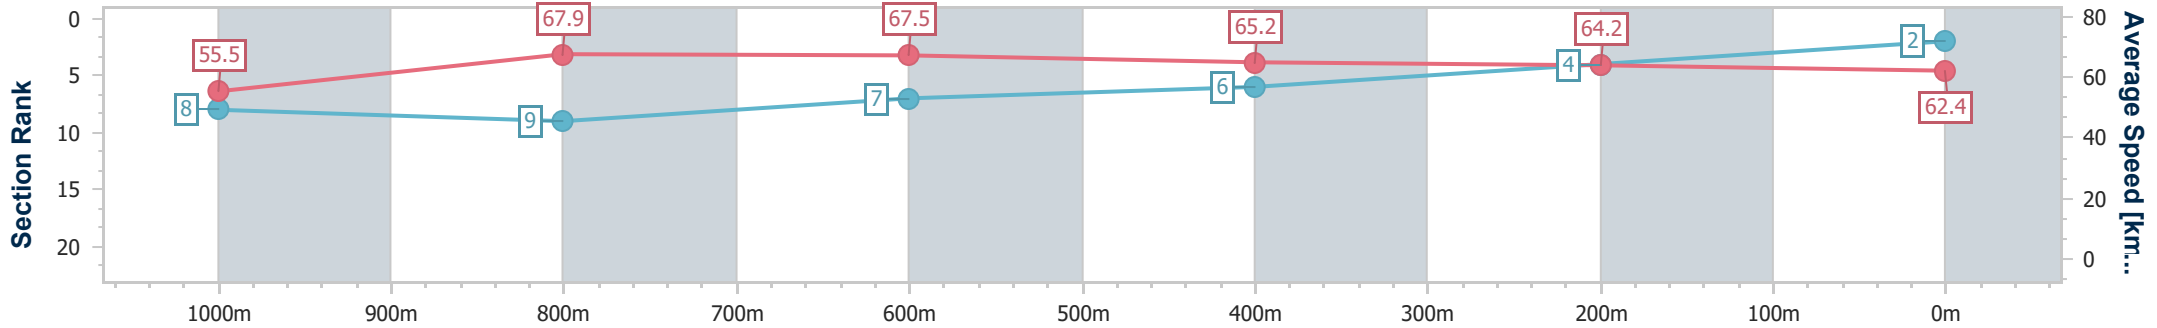

- [] Ranking at each section and finish
- .-.- No data available at this section
- NA No data available

| | |
|--------------------------------|-----------------|
| Horse/Jockey Name | Party Spirit |
| Final Rank | 3 |
| Fastest Section Time (Section) | 0:10.68 (1000m) |
| Top Speed [km/h] (Section) | 68.6 (1000m) |
| Race State | Finished |