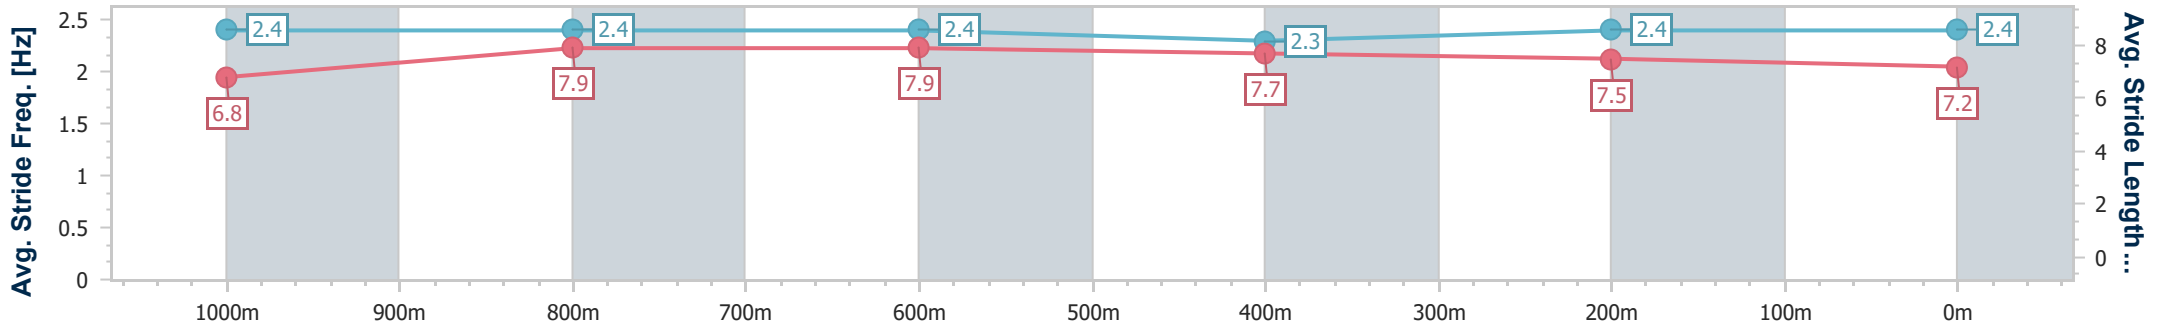

Horse/Jockey Name	Party Spirit
Final Rank	3
Fastest Section Time (Section)	0:10.68 (1000m)
Top Speed [km/h] (Section)	68.6 (1000m)
Race State	Finished

Aquis Park Gold Coast QLD Professional

Race 1: MAGIC MILLIONS COUNTRY CUP - 1200m

13 January 2024 - 11:23

Track Rating: Soft 5, Weather: Fine, Rail Position: +2m 950-400
True Remainder

Section	Overall	1000m	800m	600m	400m	200m
Section Times	1:08.59 [3] (0:12.81)	0:55.78 [4] (0:10.68)	0:45.10 [4] (0:10.91)	0:34.19 [4] (0:11.22)	0:22.97 [5] (0:11.23)	0:11.74 [3] (0:11.74)
Average Speed [km/h]	56.3	67.8	66.7	65.0	64.4	61.1
Top Speed [km/h]	67.4	68.6	67.6	66.2	66.0	63.6
Avg. Dist. to Rail [m]	5.0	2.1	2.9	2.2	2.5	3.1
Avg. Stride Freq. [Hz]	2.4	2.4	2.4	2.3	2.4	2.4
Avg. Stride Length [m]	6.8	7.9	7.9	7.7	7.5	7.2

- [ ] Ranking at each section and finish
- -.-.- No data available at this section
- NA No data available