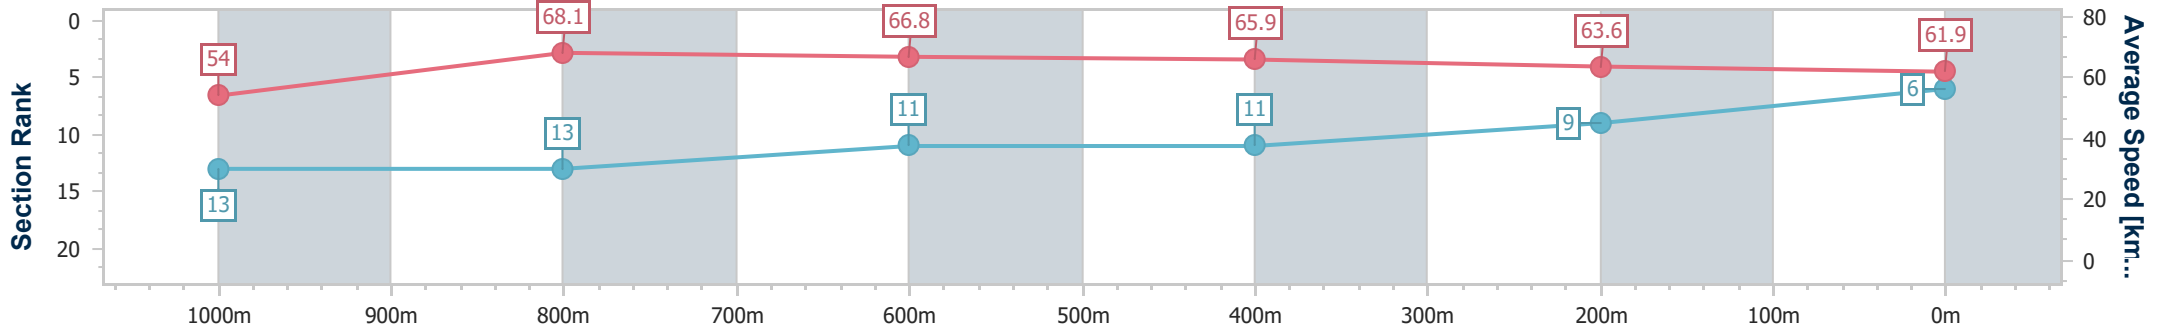

Aquis Park Gold Coast QLD Professional

Race 1: MAGIC MILLIONS COUNTRY CUP - 1200m

13 January 2024 - 11:23

Track Rating: Soft 5, Weather: Fine, Rail Position: +2m 950-400
True Remainder

| Section | Overall | 1000m | 800m | 600m | 400m | 200m |
|------------------------|--------------------------|---------------------------|---------------------------|---------------------------|---------------------------|--------------------------|
| Section Times | 1:08.95 [6] (0:13.30) | 0:55.65 [13] (0:10.78) | 0:44.87 [13] (0:10.83) | 0:34.04 [11] (0:11.01) | 0:23.03 [11] (0:11.36) | 0:11.67 [9] (0:11.67) |
| Average Speed [km/h] | 54.0 | 68.1 | 66.8 | 65.9 | 63.6 | 61.9 |
| Top Speed [km/h] | 67.7 | 68.0 | 67.8 | 66.4 | 64.5 | 63.8 |
| Avg. Dist. to Rail [m] | 6.2 | 4.3 | 1.0 | 1.6 | 5.0 | 6.7 |
| Avg. Stride Freq. [Hz] | 2.4 | 2.5 | 2.4 | 2.4 | 2.4 | 2.4 |
| Avg. Stride Length [m] | 6.6 | 7.6 | 7.6 | 7.5 | 7.3 | 7.2 |