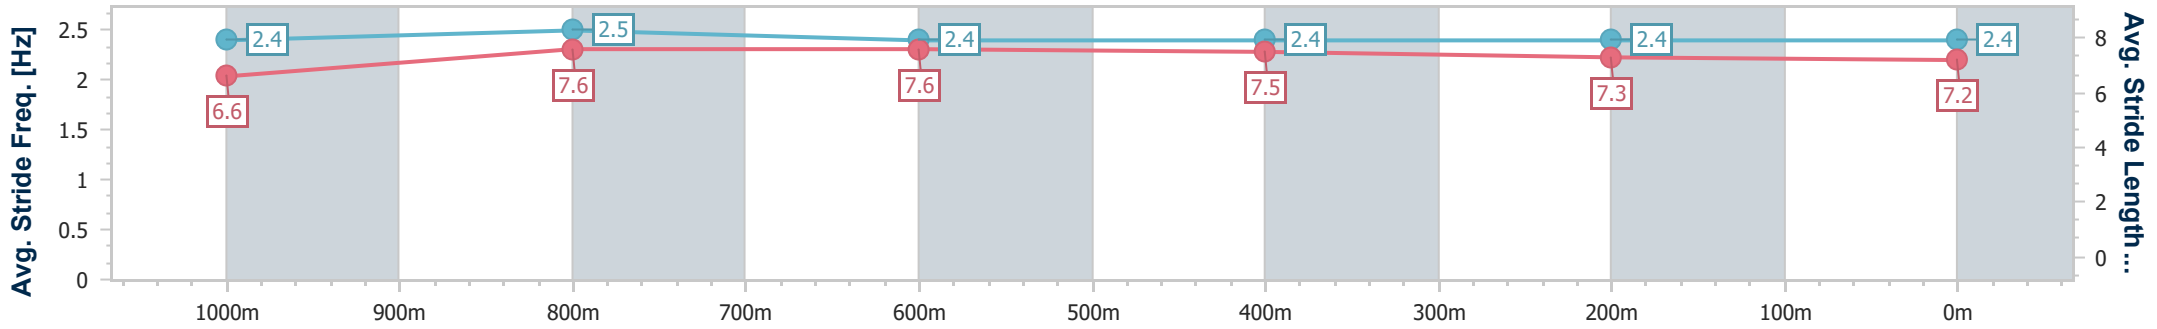

Aquis Park Gold Coast QLD Professional

Race 1: MAGIC MILLIONS COUNTRY CUP - 1200m

13 January 2024 - 11:23

Track Rating: Soft 5, Weather: Fine, Rail Position: +2m 950-400
True Remainder

| Section | Overall | 1000m | 800m | 600m | 400m | 200m |
|------------------------|--------------------------|---------------------------|---------------------------|---------------------------|---------------------------|--------------------------|
| Section Times | 1:08.95 [6] (0:13.30) | 0:55.65 [13] (0:10.78) | 0:44.87 [13] (0:10.83) | 0:34.04 [11] (0:11.01) | 0:23.03 [11] (0:11.36) | 0:11.67 [9] (0:11.67) |
| Average Speed [km/h] | 54.0 | 68.1 | 66.8 | 65.9 | 63.6 | 61.9 |
| Top Speed [km/h] | 67.7 | 68.0 | 67.8 | 66.4 | 64.5 | 63.8 |
| Avg. Dist. to Rail [m] | 6.2 | 4.3 | 1.0 | 1.6 | 5.0 | 6.7 |
| Avg. Stride Freq. [Hz] | 2.4 | 2.5 | 2.4 | 2.4 | 2.4 | 2.4 |
| Avg. Stride Length [m] | 6.6 | 7.6 | 7.6 | 7.5 | 7.3 | 7.2 |