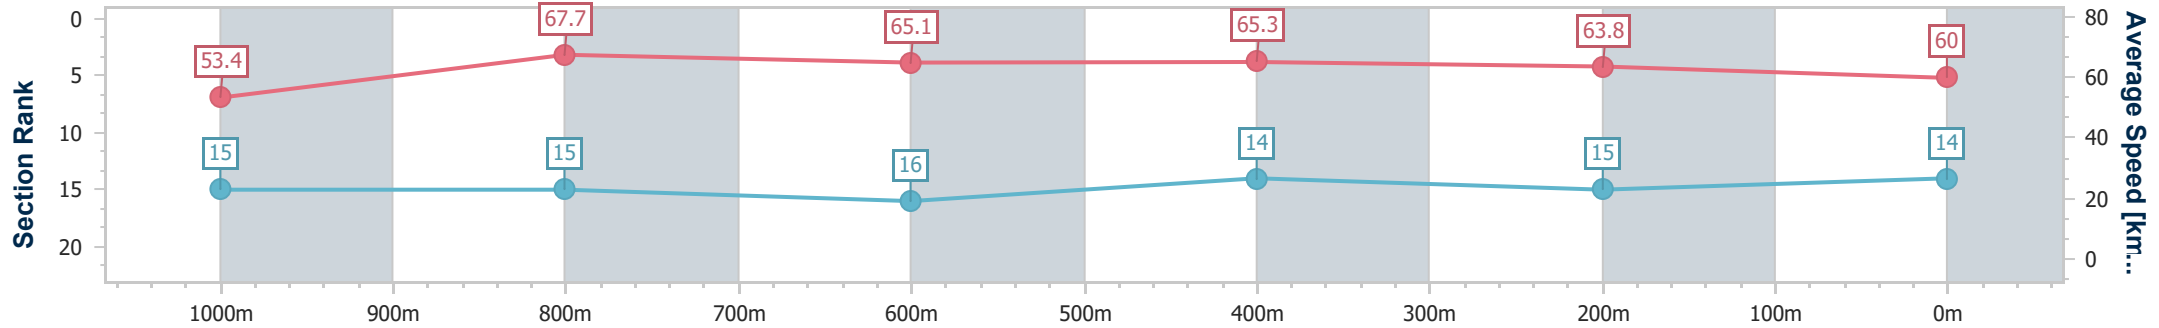

- [] Ranking at each section and finish
- .-.- No data available at this section
- NA No data available

| | |
|--------------------------------|-----------------|
| Horse/Jockey Name | Letmeletgo |
| Final Rank | 14 |
| Fastest Section Time (Section) | 0:10.69 (1000m) |
| Top Speed [km/h] (Section) | 68.4 (1000m) |
| Race State | Finished |

Aquis Park Gold Coast QLD Professional

Race 1: MAGIC MILLIONS COUNTRY CUP - 1200m

13 January 2024 - 11:23

Track Rating: Soft 5, Weather: Fine, Rail Position: +2m 950-400
True Remainder

| Section | Overall | 1000m | 800m | 600m | 400m | 200m |
|------------------------|---------------------------|---------------------------|---------------------------|---------------------------|---------------------------|---------------------------|
| Section Times | 1:09.53 [14] (0:13.49) | 0:56.04 [15] (0:10.69) | 0:45.35 [15] (0:11.03) | 0:34.32 [16] (0:10.99) | 0:23.33 [14] (0:11.33) | 0:12.00 [15] (0:12.00) |
| Average Speed [km/h] | 53.4 | 67.7 | 65.1 | 65.3 | 63.8 | 60.0 |
| Top Speed [km/h] | 66.9 | 68.4 | 66.4 | 66.4 | 64.7 | 62.9 |
| Avg. Dist. to Rail [m] | 7.0 | 1.6 | 0.3 | 0.8 | 1.2 | 2.2 |
| Avg. Stride Freq. [Hz] | 2.2 | 2.3 | 2.3 | 2.3 | 2.3 | 2.2 |
| Avg. Stride Length [m] | 7.1 | 8.1 | 8.0 | 8.0 | 7.8 | 7.6 |

- [] Ranking at each section and finish
- .-.- No data available at this section
- NA No data available

| | |
|--------------------------------|-----------------|
| Horse/Jockey Name | Skiddaw |
| Final Rank | 15 |
| Fastest Section Time (Section) | 0:10.72 (1000m) |
| Top Speed [km/h] (Section) | 68.5 (1000m) |
| Race State | Finished |