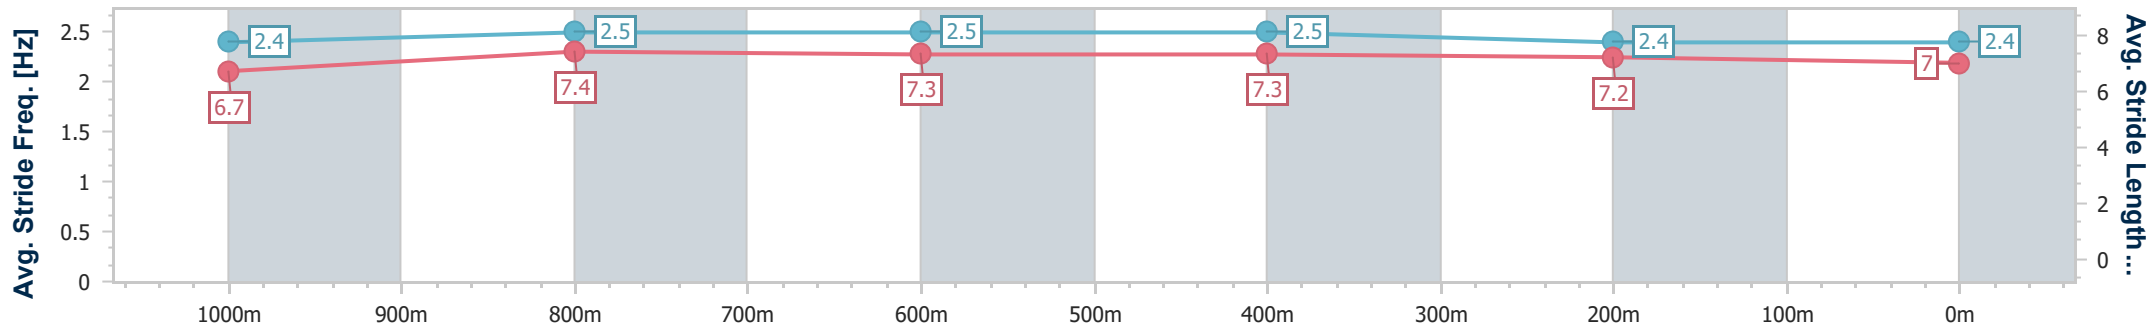

- [] Ranking at each section and finish
- .-.- No data available at this section
- NA No data available

| | |
|--------------------------------|-----------------|
| Horse/Jockey Name | Brad |
| Final Rank | 13 |
| Fastest Section Time (Section) | 0:10.70 (1000m) |
| Top Speed [km/h] (Section) | 69.4 (1000m) |
| Race State | Finished |

Aquis Park Gold Coast QLD Professional

Race 1: MAGIC MILLIONS COUNTRY CUP - 1200m

13 January 2024 - 11:23

Track Rating: Soft 5, Weather: Fine, Rail Position: +2m 950-400
True Remainder

| Section | Overall | 1000m | 800m | 600m | 400m | 200m |
|------------------------|---------------------------|--------------------------|--------------------------|--------------------------|--------------------------|---------------------------|
| Section Times | 1:09.42 [13] (0:13.01) | 0:56.41 [9] (0:10.70) | 0:45.71 [8] (0:10.96) | 0:34.75 [9] (0:11.17) | 0:23.58 [9] (0:11.51) | 0:12.07 [10] (0:12.07) |
| Average Speed [km/h] | 55.4 | 67.5 | 65.9 | 65.0 | 63.0 | 59.5 |
| Top Speed [km/h] | 66.8 | 69.4 | 66.4 | 65.5 | 63.4 | 61.8 |
| Avg. Dist. to Rail [m] | 2.9 | 1.9 | 0.7 | 1.6 | 2.8 | 2.5 |
| Avg. Stride Freq. [Hz] | 2.4 | 2.5 | 2.5 | 2.5 | 2.4 | 2.4 |
| Avg. Stride Length [m] | 6.7 | 7.4 | 7.3 | 7.3 | 7.2 | 7.0 |

- [] Ranking at each section and finish
- .-.- No data available at this section
- NA No data available

| | |
|--------------------------------|-----------------|
| Horse/Jockey Name | Letmeletgo |
| Final Rank | 14 |
| Fastest Section Time (Section) | 0:10.69 (1000m) |
| Top Speed [km/h] (Section) | 68.4 (1000m) |
| Race State | Finished |