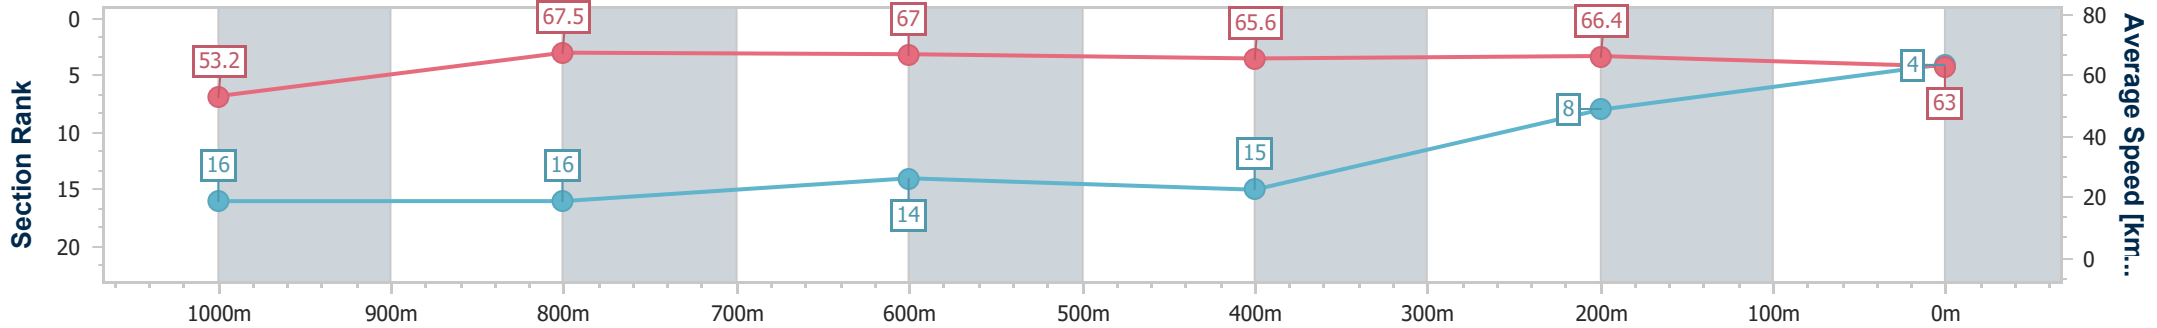

- [] Ranking at each section and finish
- .-.- No data available at this section
- NA No data available

| | |
|--------------------------------|-----------------|
| Horse/Jockey Name | Constant Flight |
| Final Rank | 5 |
| Fastest Section Time (Section) | 0:10.56 (1000m) |
| Top Speed [km/h] (Section) | 69.8 (1000m) |
| Race State | Finished |