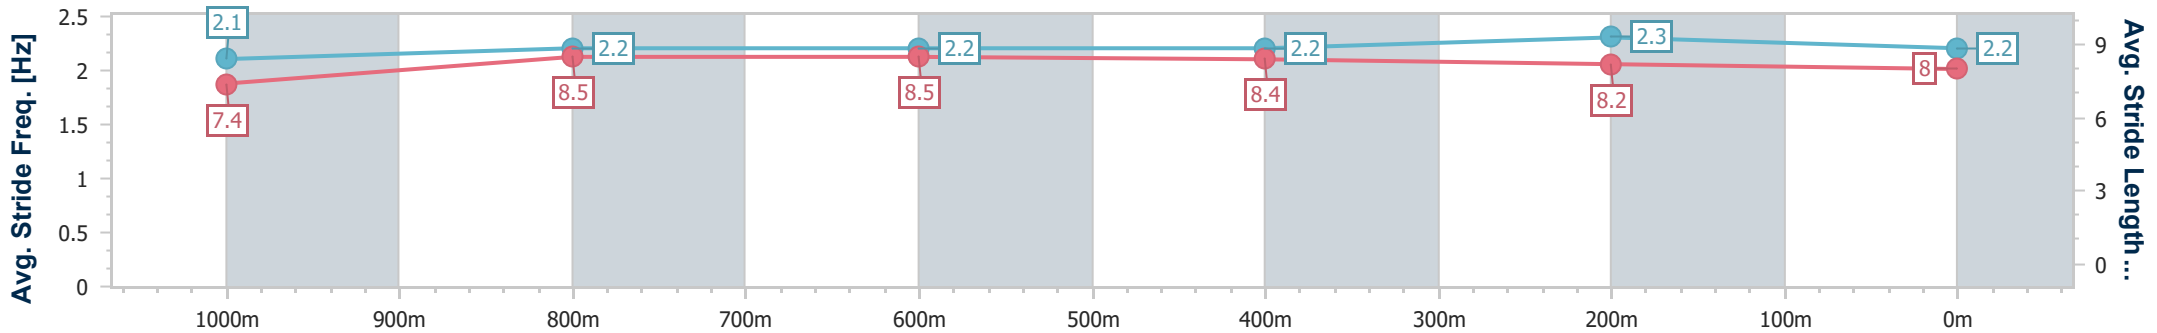

Aquis Park Gold Coast QLD Professional

Race 1: MAGIC MILLIONS COUNTRY CUP - 1200m

13 January 2024 - 11:23

Track Rating: Soft 5, Weather: Fine, Rail Position: +2m 950-400
True Remainder

| Section | Overall | 1000m | 800m | 600m | 400m | 200m |
|------------------------|--------------------------|---------------------------|---------------------------|---------------------------|---------------------------|--------------------------|
| Section Times | 1:08.61 [4] (0:13.56) | 0:55.05 [16] (0:10.78) | 0:44.27 [16] (0:10.82) | 0:33.45 [14] (0:11.10) | 0:22.35 [15] (0:10.96) | 0:11.39 [8] (0:11.39) |
| Average Speed [km/h] | 53.2 | 67.5 | 67.0 | 65.6 | 66.4 | 63.0 |
| Top Speed [km/h] | 65.5 | 68.1 | 67.3 | 66.4 | 67.9 | 65.0 |
| Avg. Dist. to Rail [m] | 10.7 | 3.0 | 1.6 | 2.6 | 6.1 | 7.0 |
| Avg. Stride Freq. [Hz] | 2.1 | 2.2 | 2.2 | 2.2 | 2.3 | 2.2 |
| Avg. Stride Length [m] | 7.4 | 8.5 | 8.5 | 8.4 | 8.2 | 8.0 |