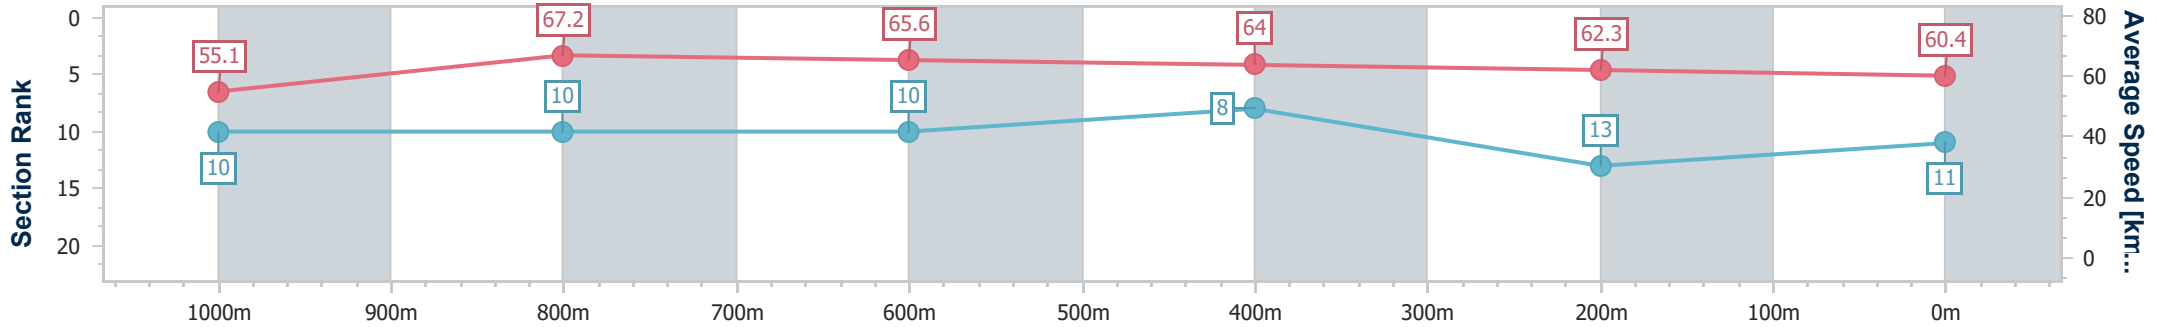

Aquis Park Gold Coast QLD Professional

Race 1: MAGIC MILLIONS COUNTRY CUP - 1200m

13 January 2024 - 11:23

Track Rating: Soft 5, Weather: Fine, Rail Position: +2m 950-400
True Remainder

| Section | Overall | 1000m | 800m | 600m | 400m | 200m |
|------------------------|---------------------------|---------------------------|---------------------------|---------------------------|--------------------------|---------------------------|
| Section Times | 1:09.27 [11] (0:13.07) | 0:56.20 [10] (0:10.81) | 0:45.39 [10] (0:10.96) | 0:34.43 [10] (0:10.98) | 0:23.45 [8] (0:11.57) | 0:11.88 [13] (0:11.88) |
| Average Speed [km/h] | 55.1 | 67.2 | 65.6 | 64.0 | 62.3 | 60.4 |
| Top Speed [km/h] | 68.2 | 69.1 | 67.1 | 66.0 | 64.0 | 62.5 |
| Avg. Dist. to Rail [m] | 1.6 | 1.4 | 1.0 | 3.3 | 2.7 | 1.7 |
| Avg. Stride Freq. [Hz] | 2.4 | 2.5 | 2.4 | 2.4 | 2.4 | 2.4 |
| Avg. Stride Length [m] | 6.7 | 7.5 | 7.6 | 7.4 | 7.2 | 7.1 |

- [] Ranking at each section and finish
- .-.- No data available at this section
- NA No data available

| | |
|--------------------------------|-----------------|
| Horse/Jockey Name | Most Dazzling |
| Final Rank | 12 |
| Fastest Section Time (Section) | 0:10.70 (1000m) |
| Top Speed [km/h] (Section) | 68.4 (1000m) |
| Race State | Finished |