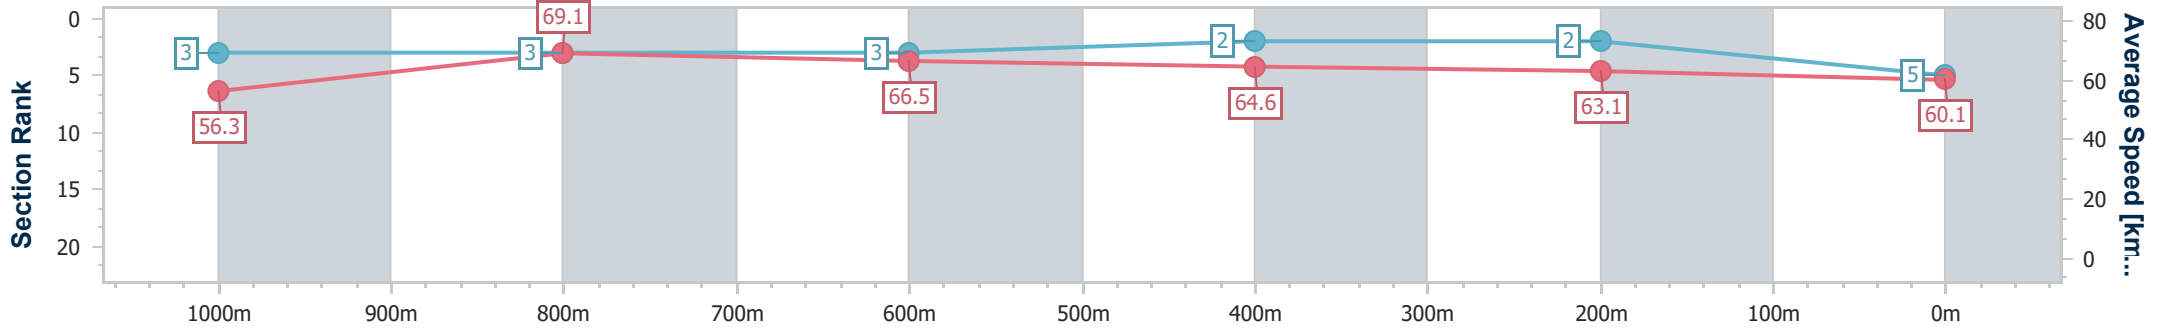

- [] Ranking at each section and finish
- .-.- No data available at this section
- NA No data available

| | |
|--------------------------------|-----------------|
| Horse/Jockey Name | Brocky |
| Final Rank | 6 |
| Fastest Section Time (Section) | 0:10.78 (1000m) |
| Top Speed [km/h] (Section) | 68.0 (1000m) |
| Race State | Finished |