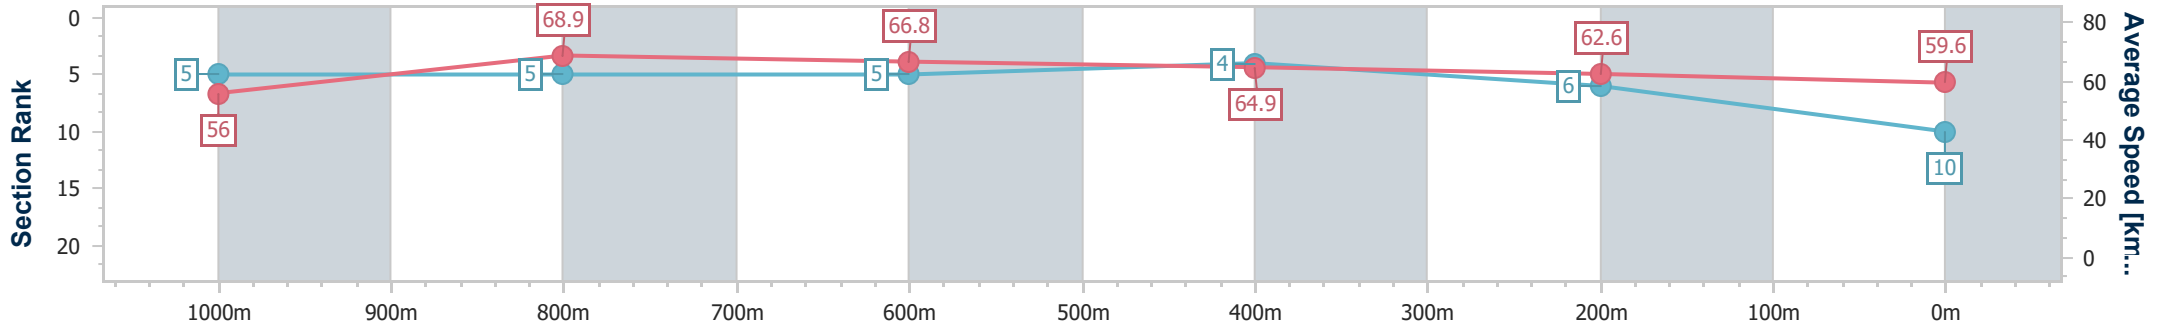

Aquis Park Gold Coast QLD Professional

Race 1: MAGIC MILLIONS COUNTRY CUP - 1200m

13 January 2024 - 11:23

Track Rating: Soft 5, Weather: Fine, Rail Position: +2m 950-400
True Remainder

| Section | Overall | 1000m | 800m | 600m | 400m | 200m |
|------------------------|---------------------------|--------------------------|--------------------------|--------------------------|--------------------------|--------------------------|
| Section Times | 1:09.18 [10] (0:12.89) | 0:56.29 [5] (0:10.62) | 0:45.67 [5] (0:10.89) | 0:34.78 [5] (0:11.16) | 0:23.62 [4] (0:11.52) | 0:12.10 [6] (0:12.10) |
| Average Speed [km/h] | 56.0 | 68.9 | 66.8 | 64.9 | 62.6 | 59.6 |
| Top Speed [km/h] | 68.8 | 70.3 | 67.5 | 66.4 | 63.6 | 61.0 |
| Avg. Dist. to Rail [m] | 10.8 | 4.6 | 2.6 | 1.0 | 3.6 | 4.3 |
| Avg. Stride Freq. [Hz] | 2.4 | 2.4 | 2.3 | 2.3 | 2.3 | 2.2 |
| Avg. Stride Length [m] | 7.0 | 8.0 | 7.9 | 7.7 | 7.4 | 7.2 |