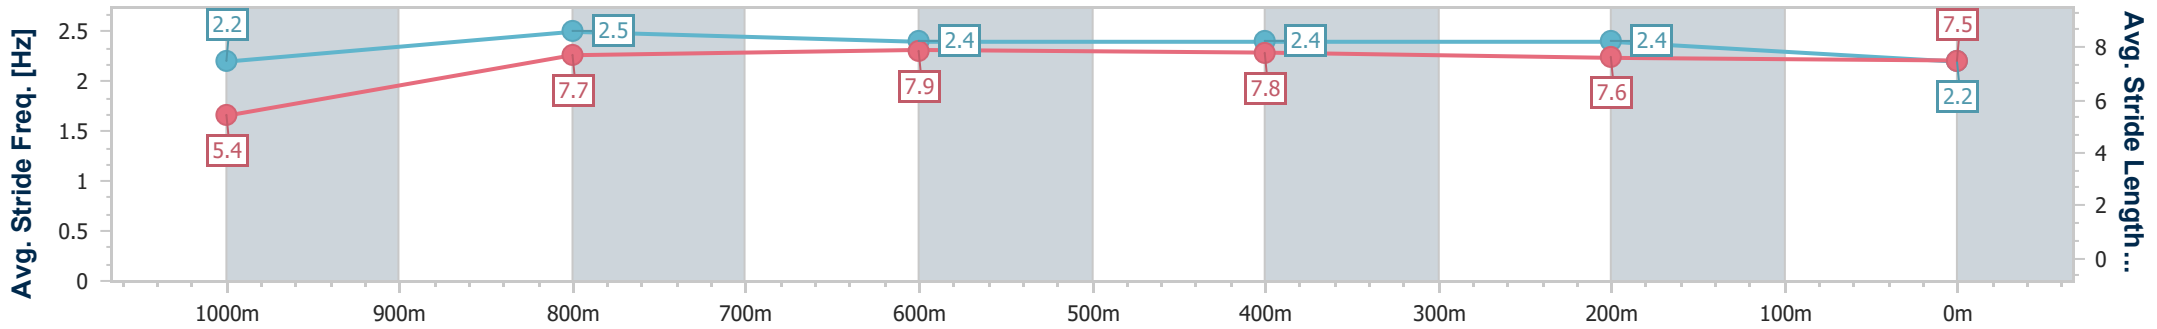

Aquis Park Gold Coast QLD Professional

Race 4: MAGIC MILLIONS MAIDEN PLATE - 1100m

06 January 2024 - 14:35

Track Rating: Good 4, Weather: Overcast, Rail Position: True

| Section                | Overall              | 1000m                | 800m                 | 600m                 | 400m                 | 200m                 |
|------------------------|----------------------|----------------------|----------------------|----------------------|----------------------|----------------------|
| Section Times          | 1:03.72<br>(0:08.21) | 0:55.51<br>(0:10.85) | 0:44.66<br>(0:10.68) | 0:33.98<br>(0:10.91) | 0:23.07<br>(0:11.17) | 0:11.90<br>(0:11.90) |
| Average Speed [km/h]   | 44.1                 | 67.2                 | 67.6                 | 66.8                 | 65.1                 | 60.2                 |
| Top Speed [km/h]       | 63.5                 | 68.3                 | 69.8                 | 67.5                 | 66.9                 | 62.9                 |
| Avg. Dist. to Rail [m] | 6.6                  | 2.9                  | 1.5                  | 2.3                  | 5.7                  | 5.0                  |
| Avg. Stride Freq. [Hz] | 2.2                  | 2.5                  | 2.4                  | 2.4                  | 2.4                  | 2.2                  |
| Avg. Stride Length [m] | 5.4                  | 7.7                  | 7.9                  | 7.8                  | 7.6                  | 7.5                  |