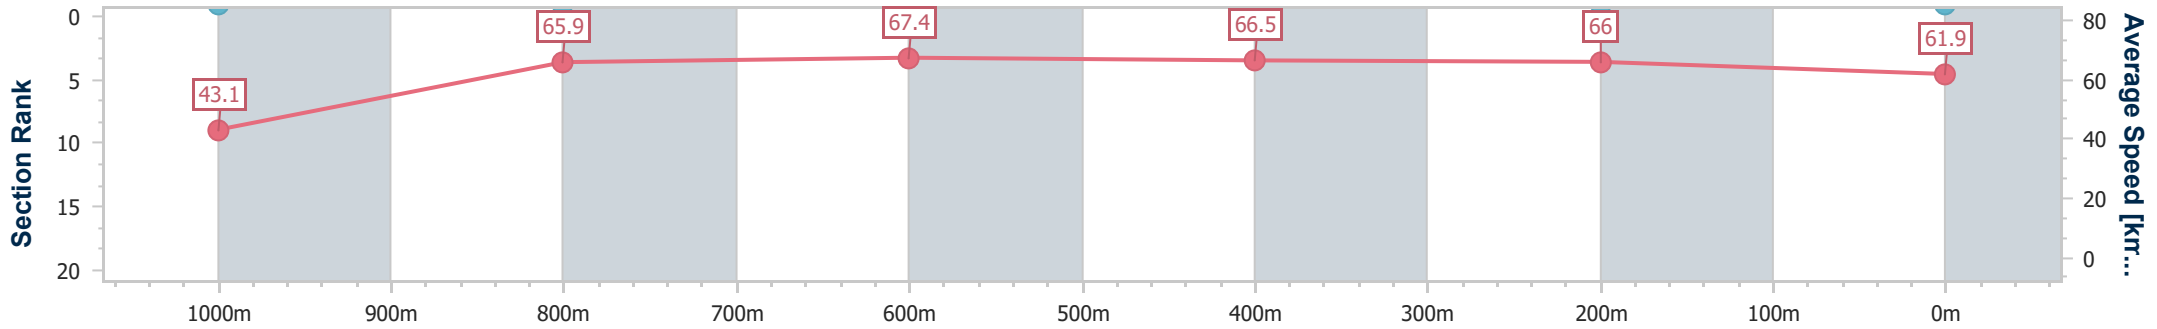

Aquis Park Gold Coast QLD Professional

Race 4: MAGIC MILLIONS MAIDEN PLATE - 1100m

06 January 2024 - 14:35

Track Rating: Good 4, Weather: Overcast, Rail Position: True

| Section                | Overall              | 1000m                | 800m                 | 600m                 | 400m                 | 200m                 |
|------------------------|----------------------|----------------------|----------------------|----------------------|----------------------|----------------------|
| Section Times          | 1:03.87<br>(0:08.37) | 0:55.50<br>(0:11.20) | 0:44.30<br>(0:10.77) | 0:33.53<br>(0:10.93) | 0:22.60<br>(0:10.96) | 0:11.64<br>(0:11.64) |
| Average Speed [km/h]   | 43.1                 | 65.9                 | 67.4                 | 66.5                 | 66.0                 | 61.9                 |
| Top Speed [km/h]       | 61.1                 | 69.5                 | 68.7                 | 67.6                 | 67.3                 | 64.7                 |
| Avg. Dist. to Rail [m] | 12.7                 | 6.2                  | 2.0                  | 1.8                  | 4.2                  | 5.7                  |
| Avg. Stride Freq. [Hz] | 2.2                  | 2.4                  | 2.3                  | 2.3                  | 2.3                  | 2.2                  |
| Avg. Stride Length [m] | 5.6                  | 7.7                  | 7.9                  | 7.9                  | 7.8                  | 7.7                  |