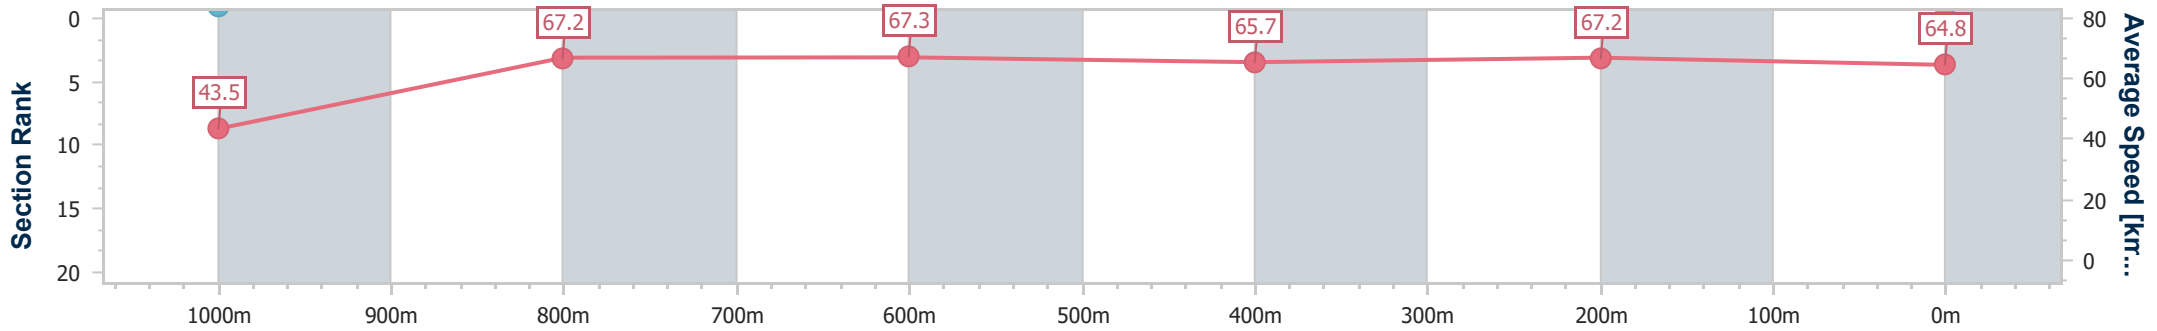

Aquis Park Gold Coast QLD Professional

Race 4: MAGIC MILLIONS MAIDEN PLATE - 1100m

06 January 2024 - 14:35

Track Rating: Good 4, Weather: Overcast, Rail Position: True

| Section                | Overall              | 1000m                | 800m                 | 600m                 | 400m                 | 200m                 |
|------------------------|----------------------|----------------------|----------------------|----------------------|----------------------|----------------------|
| Section Times          | 1:02.61<br>(0:08.26) | 0:54.35<br>(0:10.83) | 0:43.52<br>(0:10.71) | 0:32.81<br>(0:10.96) | 0:21.85<br>(0:10.72) | 0:11.13<br>(0:11.13) |
| Average Speed [km/h]   | 43.5                 | 67.2                 | 67.3                 | 65.7                 | 67.2                 | 64.8                 |
| Top Speed [km/h]       | 63.7                 | 68.3                 | 68.7                 | 67.0                 | 68.3                 | 66.4                 |
| Avg. Dist. to Rail [m] | 5.8                  | 2.2                  | 0.7                  | 0.6                  | 1.5                  | 0.5                  |
| Avg. Stride Freq. [Hz] | 2.2                  | 2.5                  | 2.5                  | 2.4                  | 2.5                  | 2.5                  |
| Avg. Stride Length [m] | 5.5                  | 7.6                  | 7.6                  | 7.6                  | 7.5                  | 7.3                  |