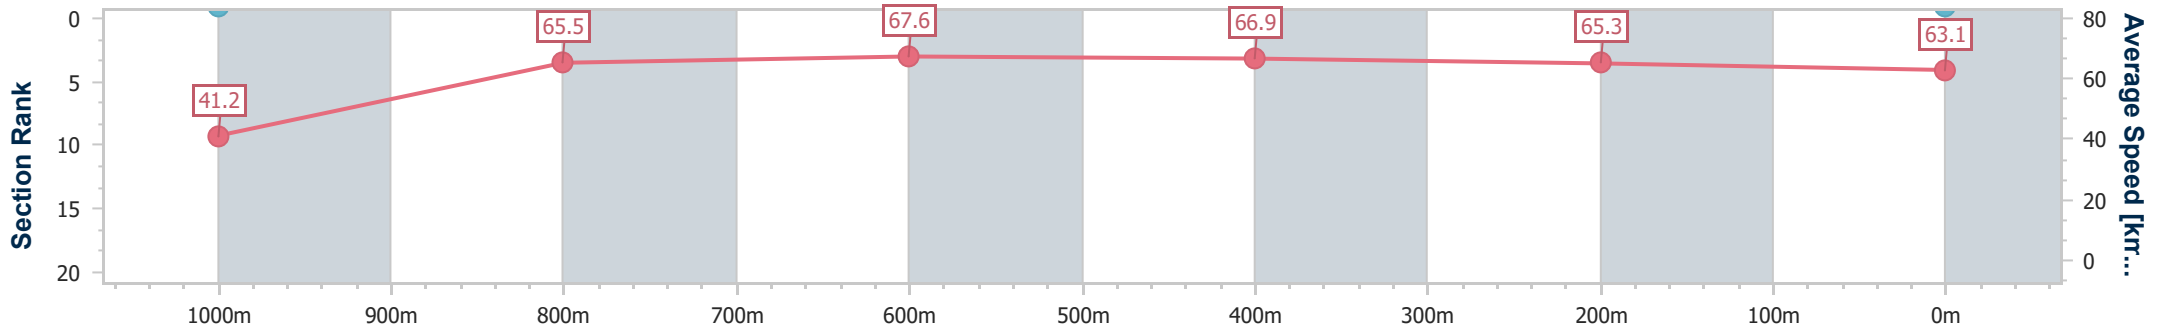

Aquis Park Gold Coast QLD Professional

Race 4: MAGIC MILLIONS MAIDEN PLATE - 1100m

06 January 2024 - 14:35

Track Rating: Good 4, Weather: Overcast, Rail Position: True

| Section                | Overall              | 1000m                | 800m                 | 600m                 | 400m                 | 200m                 |
|------------------------|----------------------|----------------------|----------------------|----------------------|----------------------|----------------------|
| Section Times          | 1:03.92<br>(0:08.75) | 0:55.17<br>(0:11.20) | 0:43.97<br>(0:10.79) | 0:33.18<br>(0:10.73) | 0:22.45<br>(0:11.04) | 0:11.41<br>(0:11.41) |
| Average Speed [km/h]   | 41.2                 | 65.5                 | 67.6                 | 66.9                 | 65.3                 | 63.1                 |
| Top Speed [km/h]       | 59.0                 | 68.2                 | 68.2                 | 68.3                 | 66.0                 | 64.2                 |
| Avg. Dist. to Rail [m] | 12.0                 | 5.3                  | 2.1                  | 0.5                  | 1.1                  | 1.8                  |
| Avg. Stride Freq. [Hz] | 2.1                  | 2.3                  | 2.3                  | 2.3                  | 2.3                  | 2.3                  |
| Avg. Stride Length [m] | 5.3                  | 8.0                  | 8.3                  | 8.1                  | 8.0                  | 7.7                  |

- [ ] Ranking at each section and finish
- .-.- No data available at this section
- NA No data available

|                                |                   |
|--------------------------------|-------------------|
| Horse/Jockey Name              | Assemble          |
| Final Rank                     | 12                |
| Fastest Section Time (Section) | 0:08.61 (Overall) |
| Top Speed [km/h] (Section)     | 69.7 (1000m)      |
| Race State                     | Finished          |