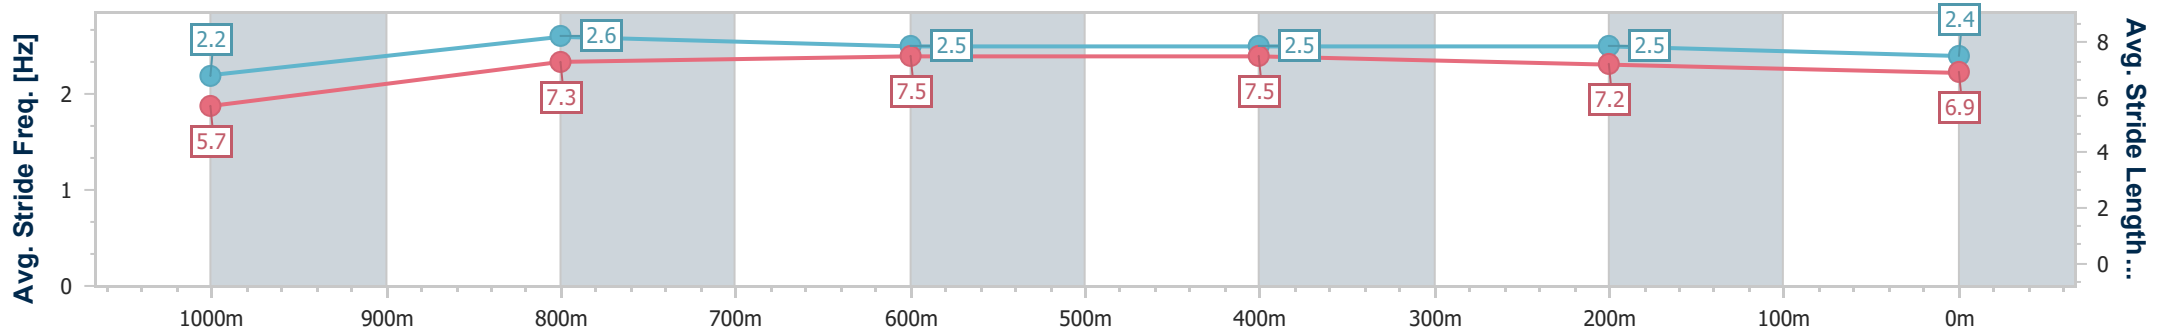

Aquis Park Gold Coast QLD Professional

Race 4: MAGIC MILLIONS MAIDEN PLATE - 1100m

06 January 2024 - 14:35

Track Rating: Good 4, Weather: Overcast, Rail Position: True

| Section                | Overall              | 1000m                | 800m                 | 600m                 | 400m                 | 200m                 |
|------------------------|----------------------|----------------------|----------------------|----------------------|----------------------|----------------------|
| Section Times          | 1:02.96<br>(0:08.02) | 0:54.94<br>(0:10.55) | 0:44.39<br>(0:10.56) | 0:33.83<br>(0:10.76) | 0:23.07<br>(0:11.22) | 0:11.85<br>(0:11.85) |
| Average Speed [km/h]   | 44.8                 | 68.7                 | 68.4                 | 66.4                 | 64.4                 | 60.7                 |
| Top Speed [km/h]       | 65.0                 | 71.0                 | 71.0                 | 68.1                 | 65.7                 | 63.9                 |
| Avg. Dist. to Rail [m] | 3.0                  | 1.5                  | 1.5                  | 1.1                  | 0.3                  | 0.9                  |
| Avg. Stride Freq. [Hz] | 2.2                  | 2.6                  | 2.5                  | 2.5                  | 2.5                  | 2.4                  |
| Avg. Stride Length [m] | 5.7                  | 7.3                  | 7.5                  | 7.5                  | 7.2                  | 6.9                  |