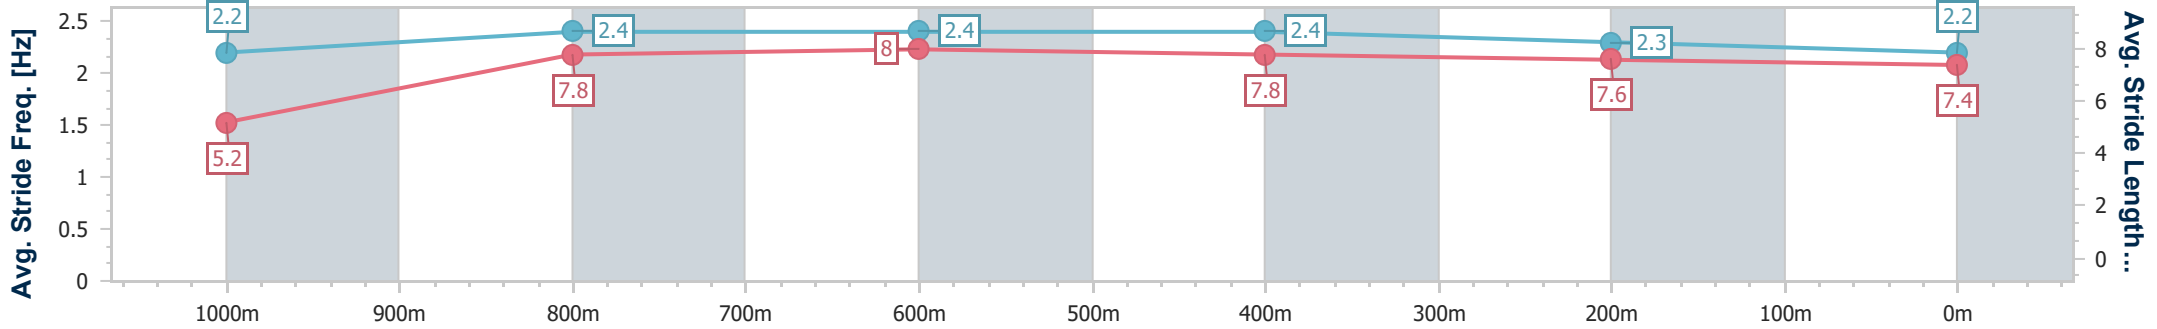

- [ ] Ranking at each section and finish
- .-.- No data available at this section
- NA No data available

|                                |                   |
|--------------------------------|-------------------|
| Horse/Jockey Name              | Assemble          |
| Final Rank                     | 12                |
| Fastest Section Time (Section) | 0:08.61 (Overall) |
| Top Speed [km/h] (Section)     | 69.7 (1000m)      |
| Race State                     | Finished          |

Aquis Park Gold Coast QLD Professional

Race 4: MAGIC MILLIONS MAIDEN PLATE - 1100m

06 January 2024 - 14:35

Track Rating: Good 4, Weather: Overcast, Rail Position: True

| Section                | Overall              | 1000m                | 800m                 | 600m                 | 400m                 | 200m                 |
|------------------------|----------------------|----------------------|----------------------|----------------------|----------------------|----------------------|
| Section Times          | 1:04.22<br>(0:08.61) | 0:55.61<br>(0:10.63) | 0:44.98<br>(0:10.67) | 0:34.31<br>(0:10.78) | 0:23.53<br>(0:11.40) | 0:12.13<br>(0:12.13) |
| Average Speed [km/h]   | 42.0                 | 67.8                 | 67.6                 | 66.0                 | 63.1                 | 59.5                 |
| Top Speed [km/h]       | 64.4                 | 69.7                 | 68.7                 | 67.0                 | 65.2                 | 61.3                 |
| Avg. Dist. to Rail [m] | 2.3                  | 1.3                  | 0.5                  | 1.6                  | 0.3                  | 1.6                  |
| Avg. Stride Freq. [Hz] | 2.2                  | 2.4                  | 2.4                  | 2.4                  | 2.3                  | 2.2                  |
| Avg. Stride Length [m] | 5.2                  | 7.8                  | 8.0                  | 7.8                  | 7.6                  | 7.4                  |