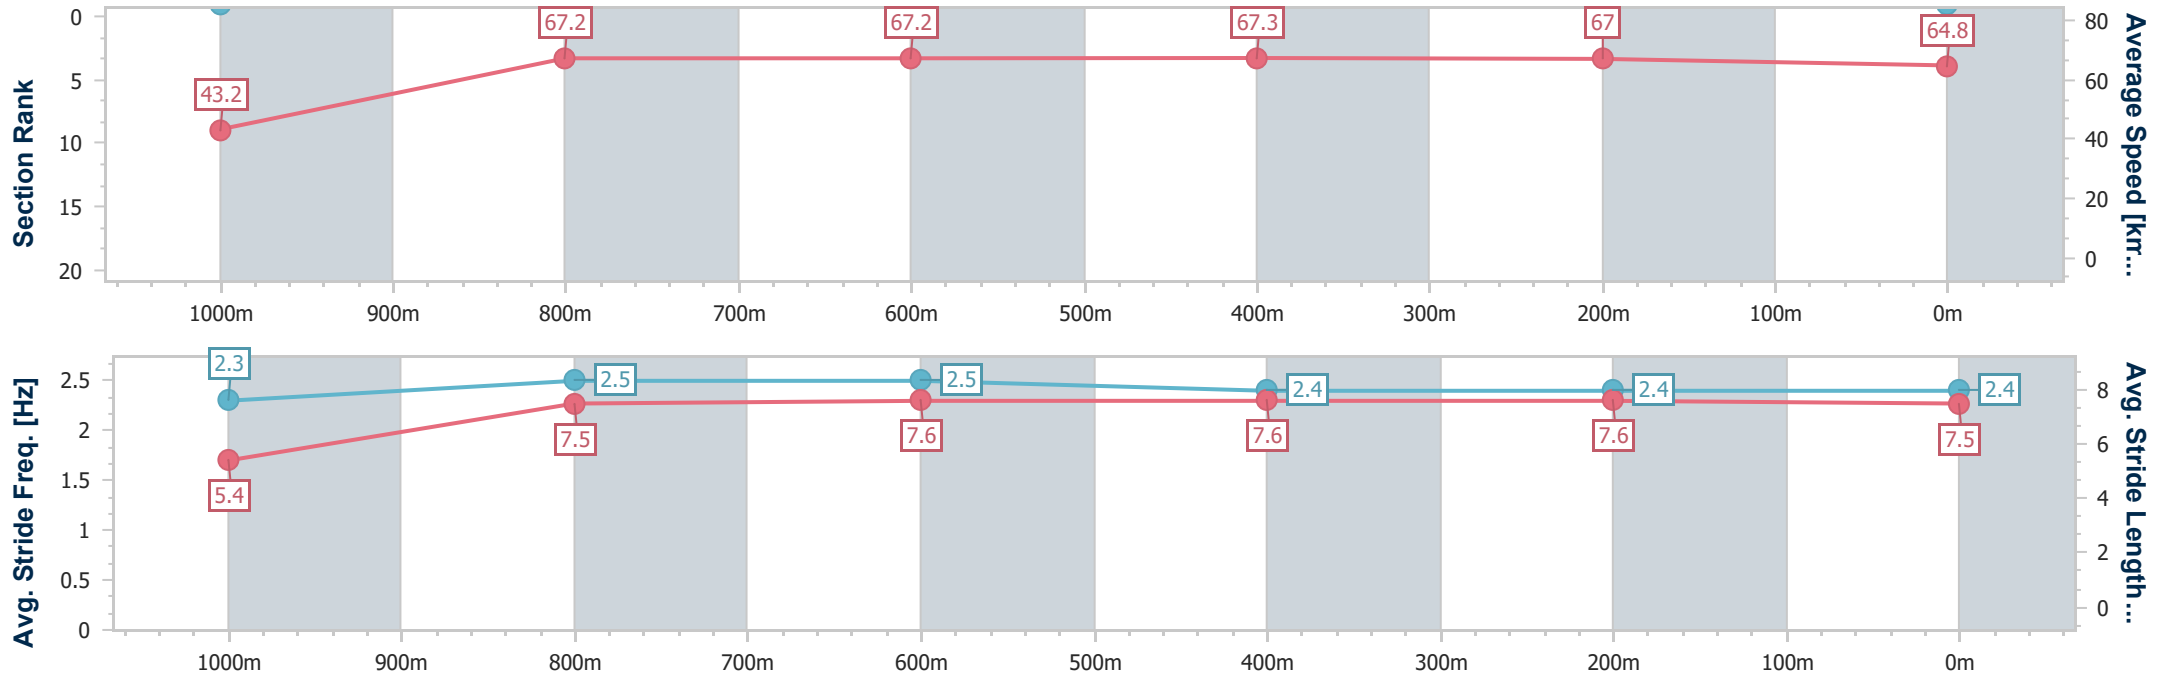

- [ ] Ranking at each section and finish
- .-.- No data available at this section
- NA No data available

|                                |                   |
|--------------------------------|-------------------|
| Horse/Jockey Name              | Heiress           |
| Final Rank                     | 4                 |
| Fastest Section Time (Section) | 0:08.02 (Overall) |
| Top Speed [km/h] (Section)     | 71.0 (800m)       |
| Race State                     | Finished          |