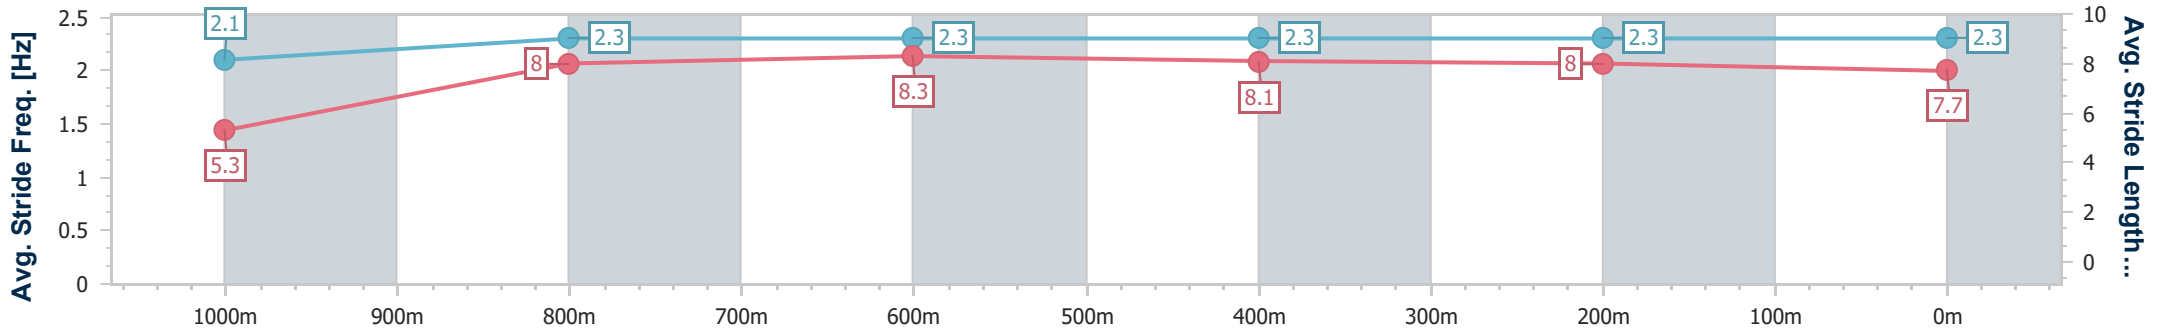

Aquis Park Gold Coast QLD Professional

Race 4: MAGIC MILLIONS MAIDEN PLATE - 1100m

06 January 2024 - 14:35

Track Rating: Good 4, Weather: Overcast, Rail Position: True

| Section                | Overall              | 1000m                | 800m                 | 600m                 | 400m                 | 200m                 |
|------------------------|----------------------|----------------------|----------------------|----------------------|----------------------|----------------------|
| Section Times          | 1:03.92<br>(0:08.75) | 0:55.17<br>(0:11.20) | 0:43.97<br>(0:10.79) | 0:33.18<br>(0:10.73) | 0:22.45<br>(0:11.04) | 0:11.41<br>(0:11.41) |
| Average Speed [km/h]   | 41.2                 | 65.5                 | 67.6                 | 66.9                 | 65.3                 | 63.1                 |
| Top Speed [km/h]       | 59.0                 | 68.2                 | 68.2                 | 68.3                 | 66.0                 | 64.2                 |
| Avg. Dist. to Rail [m] | 12.0                 | 5.3                  | 2.1                  | 0.5                  | 1.1                  | 1.8                  |
| Avg. Stride Freq. [Hz] | 2.1                  | 2.3                  | 2.3                  | 2.3                  | 2.3                  | 2.3                  |
| Avg. Stride Length [m] | 5.3                  | 8.0                  | 8.3                  | 8.1                  | 8.0                  | 7.7                  |

- [ ] Ranking at each section and finish
- .-.- No data available at this section
- NA No data available

|                                |                   |
|--------------------------------|-------------------|
| Horse/Jockey Name              | Assemble          |
| Final Rank                     | 12                |
| Fastest Section Time (Section) | 0:08.61 (Overall) |
| Top Speed [km/h] (Section)     | 69.7 (1000m)      |
| Race State                     | Finished          |