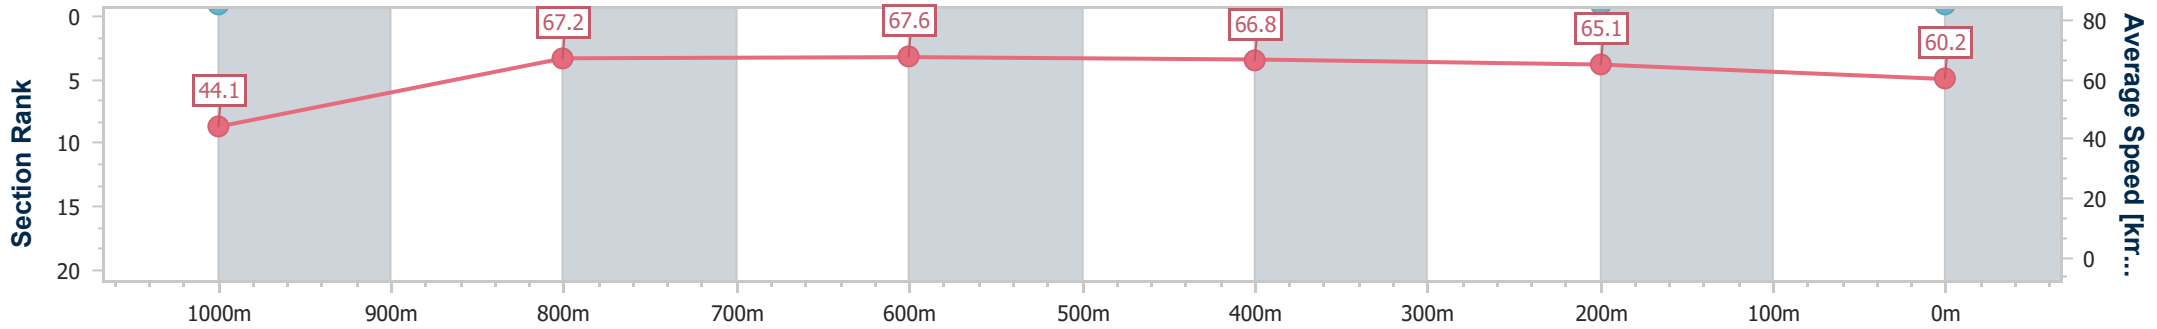

Aquis Park Gold Coast QLD Professional

Race 4: MAGIC MILLIONS MAIDEN PLATE - 1100m

06 January 2024 - 14:35

Track Rating: Good 4, Weather: Overcast, Rail Position: True

| Section                | Overall              | 1000m                | 800m                 | 600m                 | 400m                 | 200m                 |
|------------------------|----------------------|----------------------|----------------------|----------------------|----------------------|----------------------|
| Section Times          | 1:03.72<br>(0:08.21) | 0:55.51<br>(0:10.85) | 0:44.66<br>(0:10.68) | 0:33.98<br>(0:10.91) | 0:23.07<br>(0:11.17) | 0:11.90<br>(0:11.90) |
| Average Speed [km/h]   | 44.1                 | 67.2                 | 67.6                 | 66.8                 | 65.1                 | 60.2                 |
| Top Speed [km/h]       | 63.5                 | 68.3                 | 69.8                 | 67.5                 | 66.9                 | 62.9                 |
| Avg. Dist. to Rail [m] | 6.6                  | 2.9                  | 1.5                  | 2.3                  | 5.7                  | 5.0                  |
| Avg. Stride Freq. [Hz] | 2.2                  | 2.5                  | 2.4                  | 2.4                  | 2.4                  | 2.2                  |
| Avg. Stride Length [m] | 5.4                  | 7.7                  | 7.9                  | 7.8                  | 7.6                  | 7.5                  |