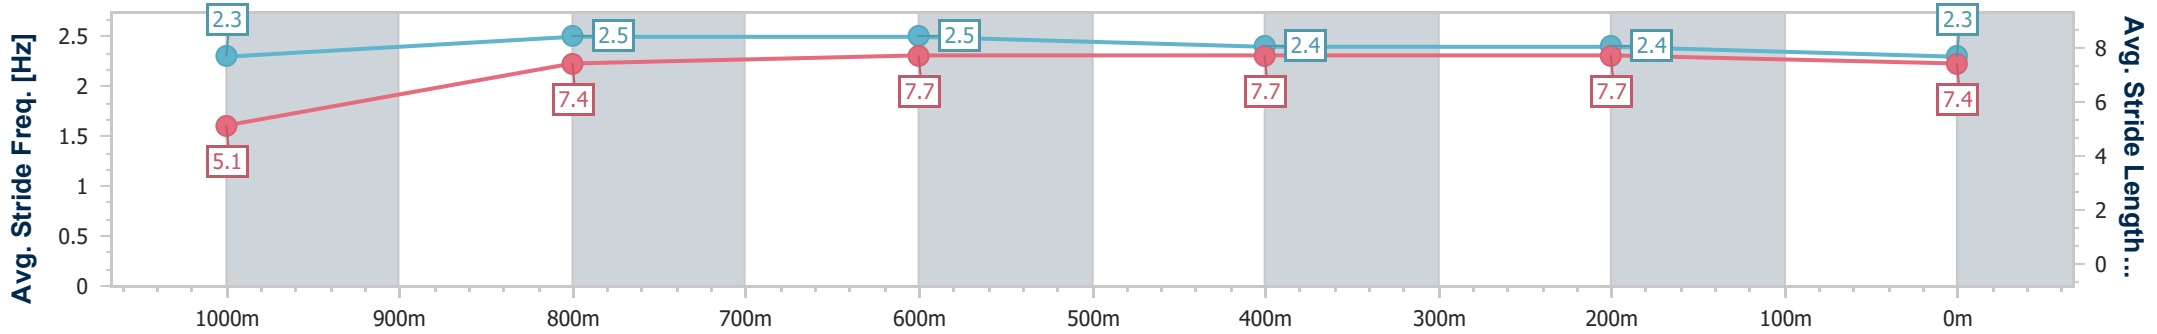

Aquis Park Gold Coast QLD Professional

Race 4: MAGIC MILLIONS MAIDEN PLATE - 1100m

06 January 2024 - 14:35

Track Rating: Good 4, Weather: Overcast, Rail Position: True

| Section                | Overall              | 1000m                | 800m                 | 600m                 | 400m                 | 200m                 |
|------------------------|----------------------|----------------------|----------------------|----------------------|----------------------|----------------------|
| Section Times          | 1:03.64<br>(0:08.63) | 0:55.01<br>(0:10.73) | 0:44.28<br>(0:10.73) | 0:33.55<br>(0:10.91) | 0:22.64<br>(0:11.03) | 0:11.61<br>(0:11.61) |
| Average Speed [km/h]   | 41.8                 | 67.8                 | 67.4                 | 66.3                 | 65.4                 | 62.0                 |
| Top Speed [km/h]       | 61.2                 | 69.6                 | 68.7                 | 67.9                 | 66.7                 | 64.2                 |
| Avg. Dist. to Rail [m] | 8.8                  | 2.5                  | 1.9                  | 0.6                  | 1.7                  | 2.4                  |
| Avg. Stride Freq. [Hz] | 2.3                  | 2.5                  | 2.5                  | 2.4                  | 2.4                  | 2.3                  |
| Avg. Stride Length [m] | 5.1                  | 7.4                  | 7.7                  | 7.7                  | 7.7                  | 7.4                  |