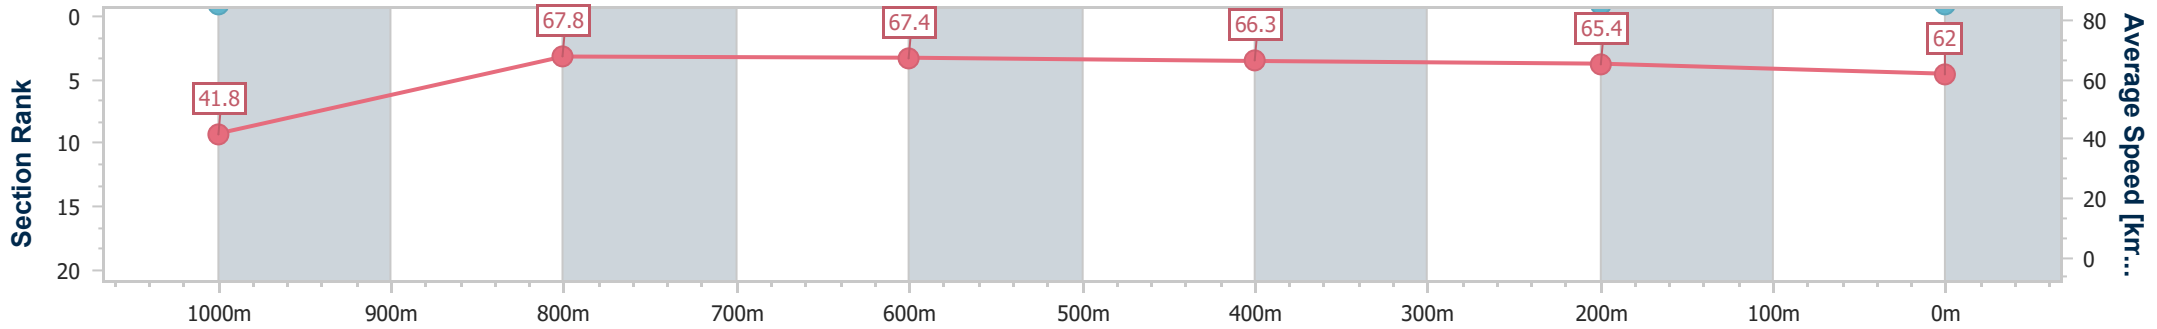

Aquis Park Gold Coast QLD Professional

Race 4: MAGIC MILLIONS MAIDEN PLATE - 1100m

06 January 2024 - 14:35

Track Rating: Good 4, Weather: Overcast, Rail Position: True

| Section                | Overall              | 1000m                | 800m                 | 600m                 | 400m                 | 200m                 |
|------------------------|----------------------|----------------------|----------------------|----------------------|----------------------|----------------------|
| Section Times          | 1:03.64<br>(0:08.63) | 0:55.01<br>(0:10.73) | 0:44.28<br>(0:10.73) | 0:33.55<br>(0:10.91) | 0:22.64<br>(0:11.03) | 0:11.61<br>(0:11.61) |
| Average Speed [km/h]   | 41.8                 | 67.8                 | 67.4                 | 66.3                 | 65.4                 | 62.0                 |
| Top Speed [km/h]       | 61.2                 | 69.6                 | 68.7                 | 67.9                 | 66.7                 | 64.2                 |
| Avg. Dist. to Rail [m] | 8.8                  | 2.5                  | 1.9                  | 0.6                  | 1.7                  | 2.4                  |
| Avg. Stride Freq. [Hz] | 2.3                  | 2.5                  | 2.5                  | 2.4                  | 2.4                  | 2.3                  |
| Avg. Stride Length [m] | 5.1                  | 7.4                  | 7.7                  | 7.7                  | 7.7                  | 7.4                  |