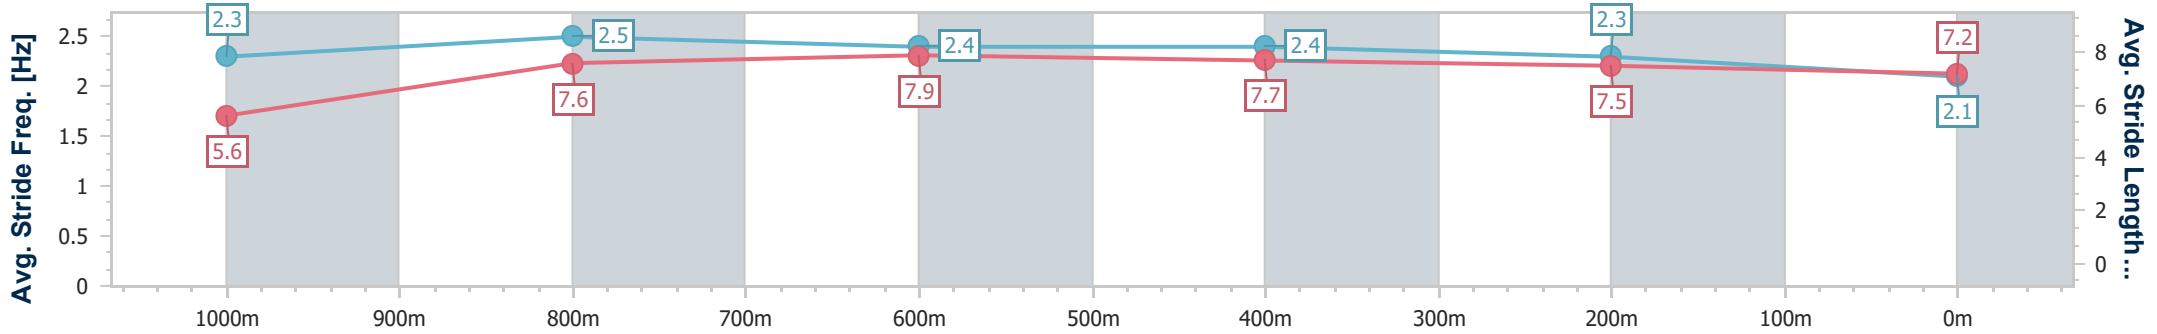

Aquis Park Gold Coast QLD Professional

Race 4: MAGIC MILLIONS MAIDEN PLATE - 1100m

06 January 2024 - 14:35

Track Rating: Good 4, Weather: Overcast, Rail Position: True

| Section                | Overall              | 1000m                | 800m                 | 600m                 | 400m                 | 200m                 |
|------------------------|----------------------|----------------------|----------------------|----------------------|----------------------|----------------------|
| Section Times          | 1:04.84<br>(0:07.98) | 0:56.86<br>(0:10.72) | 0:46.14<br>(0:10.76) | 0:35.38<br>(0:10.85) | 0:24.53<br>(0:11.57) | 0:12.96<br>(0:12.96) |
| Average Speed [km/h]   | 44.9                 | 67.7                 | 67.0                 | 66.3                 | 62.2                 | 55.5                 |
| Top Speed [km/h]       | 65.7                 | 68.5                 | 69.1                 | 67.6                 | 64.7                 | 59.3                 |
| Avg. Dist. to Rail [m] | 4.6                  | 2.4                  | 0.6                  | 0.8                  | 2.7                  | 3.9                  |
| Avg. Stride Freq. [Hz] | 2.3                  | 2.5                  | 2.4                  | 2.4                  | 2.3                  | 2.1                  |
| Avg. Stride Length [m] | 5.6                  | 7.6                  | 7.9                  | 7.7                  | 7.5                  | 7.2                  |

- [ ] Ranking at each section and finish
- .-.- No data available at this section
- NA No data available

|                                |                   |
|--------------------------------|-------------------|
| Horse/Jockey Name              | Shenzhen Princess |
| Final Rank                     | 6                 |
| Fastest Section Time (Section) | --:--             |
| Top Speed [km/h] (Section)     | --                |
| Race State                     | DidNotTrack       |