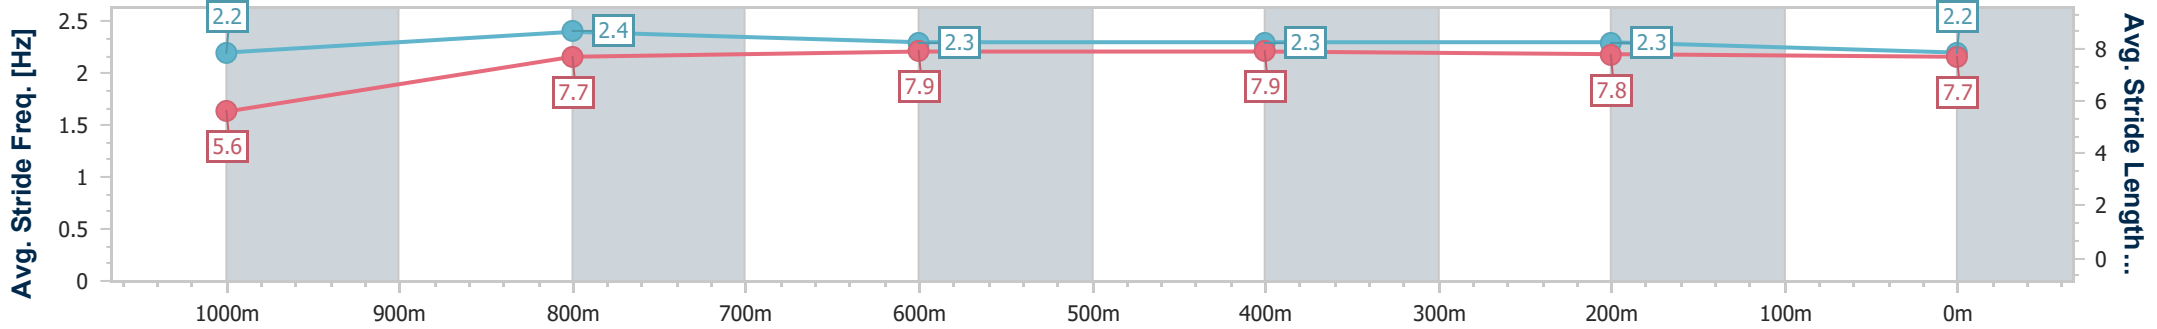

Aquis Park Gold Coast QLD Professional

Race 4: MAGIC MILLIONS MAIDEN PLATE - 1100m

06 January 2024 - 14:35

Track Rating: Good 4, Weather: Overcast, Rail Position: True

| Section                | Overall              | 1000m                | 800m                 | 600m                 | 400m                 | 200m                 |
|------------------------|----------------------|----------------------|----------------------|----------------------|----------------------|----------------------|
| Section Times          | 1:03.87<br>(0:08.37) | 0:55.50<br>(0:11.20) | 0:44.30<br>(0:10.77) | 0:33.53<br>(0:10.93) | 0:22.60<br>(0:10.96) | 0:11.64<br>(0:11.64) |
| Average Speed [km/h]   | 43.1                 | 65.9                 | 67.4                 | 66.5                 | 66.0                 | 61.9                 |
| Top Speed [km/h]       | 61.1                 | 69.5                 | 68.7                 | 67.6                 | 67.3                 | 64.7                 |
| Avg. Dist. to Rail [m] | 12.7                 | 6.2                  | 2.0                  | 1.8                  | 4.2                  | 5.7                  |
| Avg. Stride Freq. [Hz] | 2.2                  | 2.4                  | 2.3                  | 2.3                  | 2.3                  | 2.2                  |
| Avg. Stride Length [m] | 5.6                  | 7.7                  | 7.9                  | 7.9                  | 7.8                  | 7.7                  |