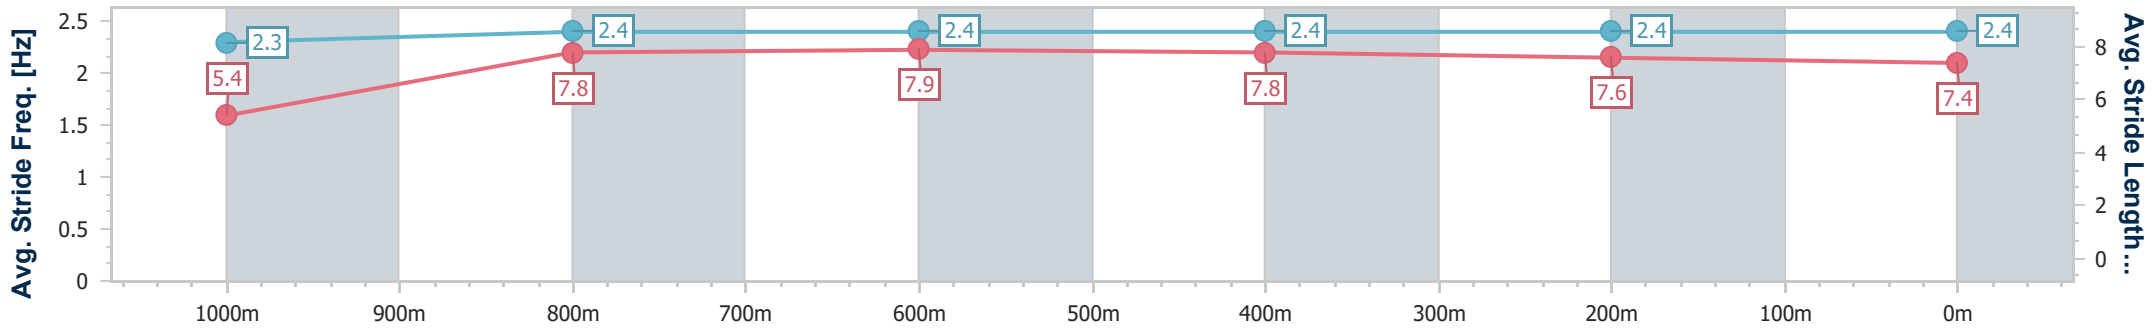

Aquis Park Gold Coast QLD Professional

Race 4: MAGIC MILLIONS MAIDEN PLATE - 1100m

06 January 2024 - 14:35

Track Rating: Good 4, Weather: Overcast, Rail Position: True

| Section                | Overall              | 1000m                | 800m                 | 600m                 | 400m                 | 200m                 |
|------------------------|----------------------|----------------------|----------------------|----------------------|----------------------|----------------------|
| Section Times          | 1:03.00<br>(0:08.10) | 0:54.90<br>(0:10.65) | 0:44.25<br>(0:10.83) | 0:33.42<br>(0:10.94) | 0:22.48<br>(0:10.96) | 0:11.52<br>(0:11.52) |
| Average Speed [km/h]   | 44.4                 | 68.2                 | 67.0                 | 66.0                 | 66.0                 | 62.6                 |
| Top Speed [km/h]       | 65.8                 | 69.2                 | 68.6                 | 67.5                 | 67.4                 | 65.2                 |
| Avg. Dist. to Rail [m] | 6.3                  | 3.0                  | 1.2                  | 0.9                  | 4.5                  | 4.0                  |
| Avg. Stride Freq. [Hz] | 2.3                  | 2.4                  | 2.4                  | 2.4                  | 2.4                  | 2.4                  |
| Avg. Stride Length [m] | 5.4                  | 7.8                  | 7.9                  | 7.8                  | 7.6                  | 7.4                  |