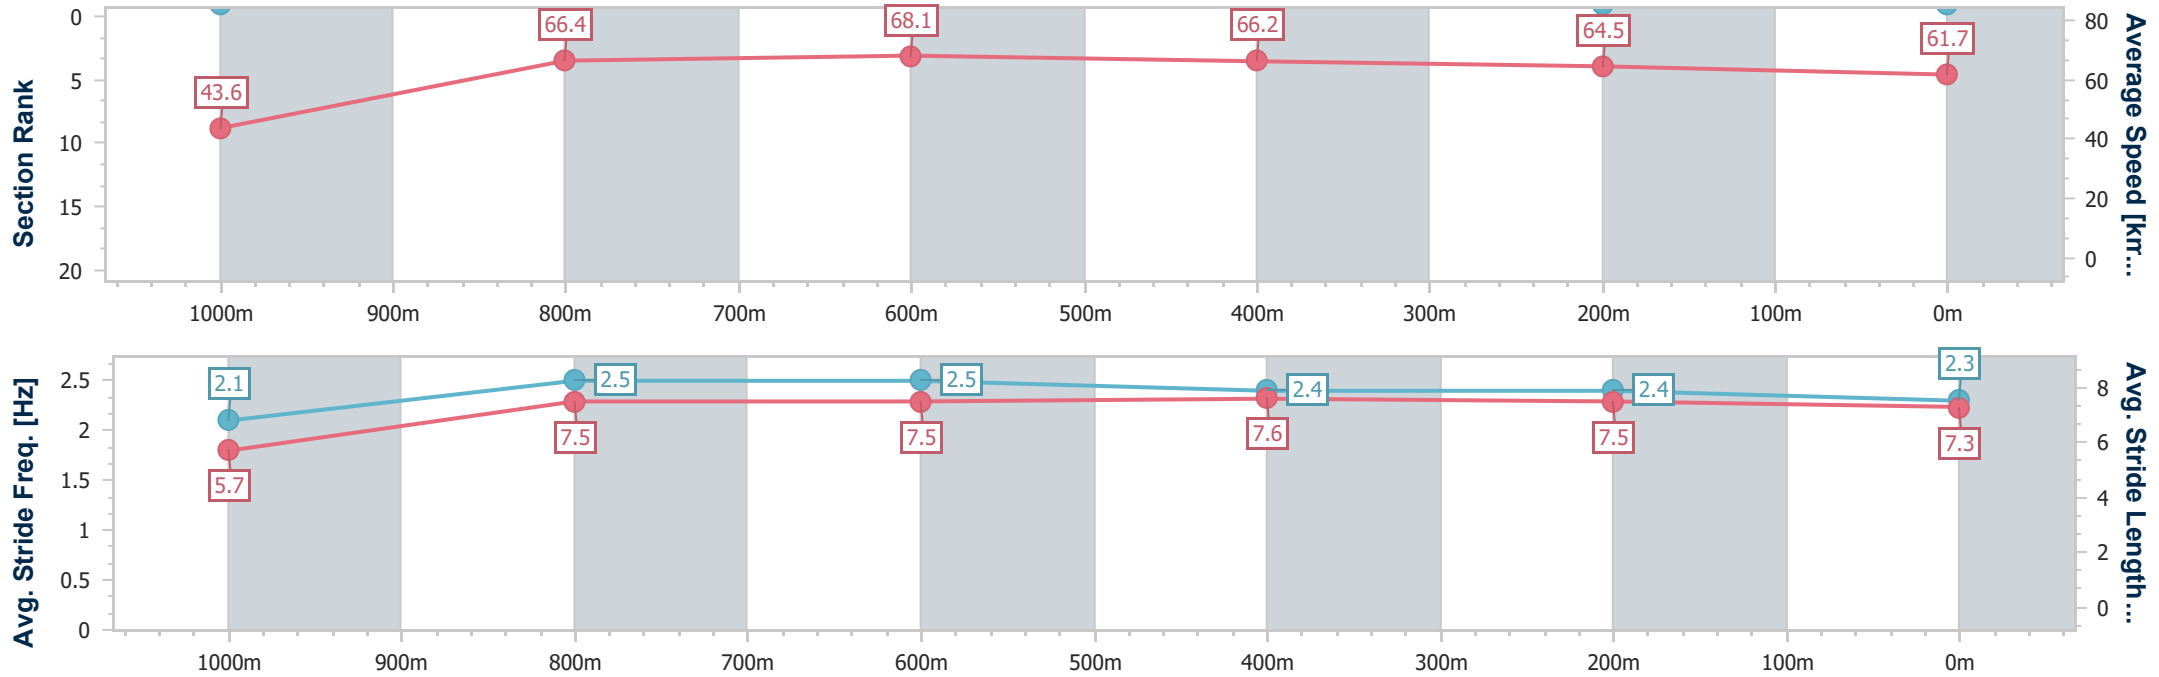

Aquis Park Gold Coast QLD Professional

Race 4: MAGIC MILLIONS MAIDEN PLATE - 1100m

06 January 2024 - 14:35

Track Rating: Good 4, Weather: Overcast, Rail Position: True

| Section                | Overall              | 1000m                | 800m                 | 600m                 | 400m                 | 200m                 |
|------------------------|----------------------|----------------------|----------------------|----------------------|----------------------|----------------------|
| Section Times          | 1:03.90<br>(0:08.29) | 0:55.61<br>(0:11.02) | 0:44.59<br>(0:10.72) | 0:33.87<br>(0:11.00) | 0:22.87<br>(0:11.21) | 0:11.66<br>(0:11.66) |
| Average Speed [km/h]   | 43.6                 | 66.4                 | 68.1                 | 66.2                 | 64.5                 | 61.7                 |
| Top Speed [km/h]       | 62.3                 | 68.2                 | 69.6                 | 68.1                 | 66.3                 | 63.3                 |
| Avg. Dist. to Rail [m] | 10.1                 | 4.9                  | 3.0                  | 2.1                  | 5.3                  | 6.2                  |
| Avg. Stride Freq. [Hz] | 2.1                  | 2.5                  | 2.5                  | 2.4                  | 2.4                  | 2.3                  |
| Avg. Stride Length [m] | 5.7                  | 7.5                  | 7.5                  | 7.6                  | 7.5                  | 7.3                  |

- [ ] Ranking at each section and finish
- .-.- No data available at this section
- NA No data available

|                                |                   |
|--------------------------------|-------------------|
| Horse/Jockey Name              | Cryptic Sound     |
| Final Rank                     | 11                |
| Fastest Section Time (Section) | 0:08.75 (Overall) |
| Top Speed [km/h] (Section)     | 68.3 (600m)       |
| Race State                     | Finished          |