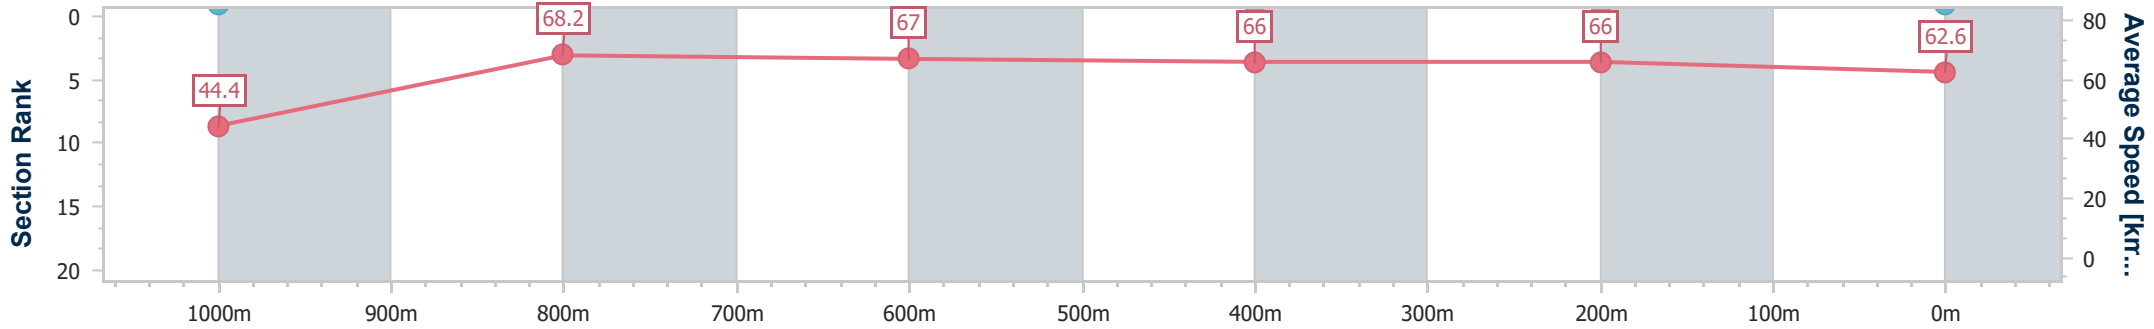

Aquis Park Gold Coast QLD Professional

Race 4: MAGIC MILLIONS MAIDEN PLATE - 1100m

06 January 2024 - 14:35

Track Rating: Good 4, Weather: Overcast, Rail Position: True

| Section                | Overall              | 1000m                | 800m                 | 600m                 | 400m                 | 200m                 |
|------------------------|----------------------|----------------------|----------------------|----------------------|----------------------|----------------------|
| Section Times          | 1:03.00<br>(0:08.10) | 0:54.90<br>(0:10.65) | 0:44.25<br>(0:10.83) | 0:33.42<br>(0:10.94) | 0:22.48<br>(0:10.96) | 0:11.52<br>(0:11.52) |
| Average Speed [km/h]   | 44.4                 | 68.2                 | 67.0                 | 66.0                 | 66.0                 | 62.6                 |
| Top Speed [km/h]       | 65.8                 | 69.2                 | 68.6                 | 67.5                 | 67.4                 | 65.2                 |
| Avg. Dist. to Rail [m] | 6.3                  | 3.0                  | 1.2                  | 0.9                  | 4.5                  | 4.0                  |
| Avg. Stride Freq. [Hz] | 2.3                  | 2.4                  | 2.4                  | 2.4                  | 2.4                  | 2.4                  |
| Avg. Stride Length [m] | 5.4                  | 7.8                  | 7.9                  | 7.8                  | 7.6                  | 7.4                  |