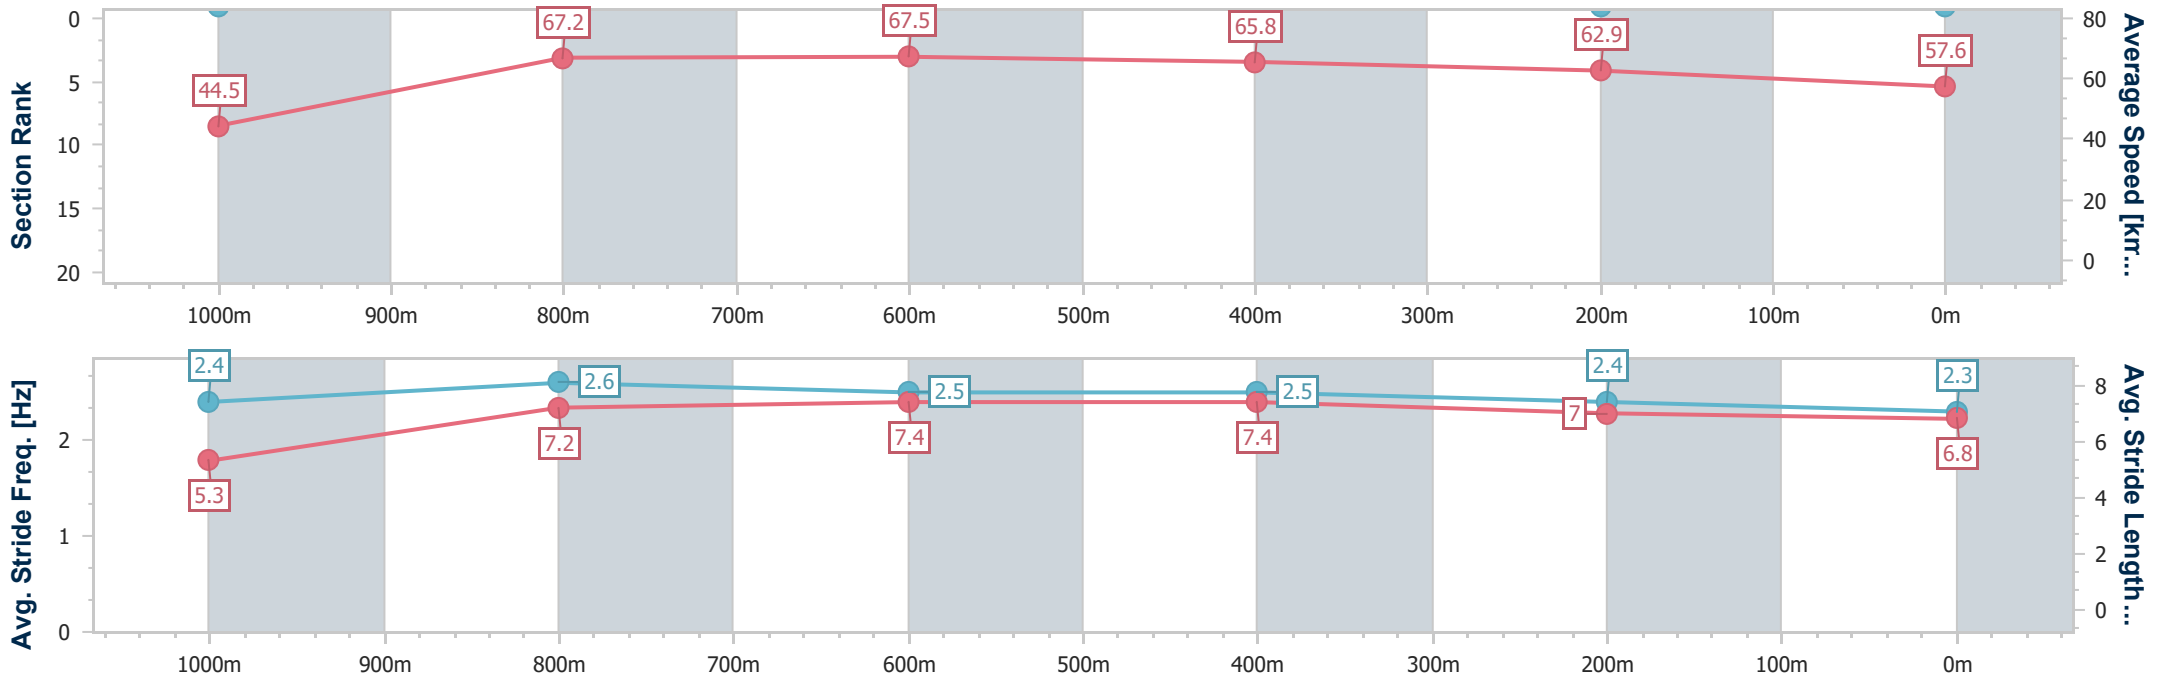

Aquis Park Gold Coast QLD Professional

Race 4: MAGIC MILLIONS MAIDEN PLATE - 1100m

06 January 2024 - 14:35

Track Rating: Good 4, Weather: Overcast, Rail Position: True

| Section                | Overall              | 1000m                | 800m                 | 600m                 | 400m                 | 200m                 |
|------------------------|----------------------|----------------------|----------------------|----------------------|----------------------|----------------------|
| Section Times          | 1:04.27<br>(0:08.09) | 0:56.18<br>(0:10.81) | 0:45.37<br>(0:10.63) | 0:34.74<br>(0:10.80) | 0:23.94<br>(0:11.45) | 0:12.49<br>(0:12.49) |
| Average Speed [km/h]   | 44.5                 | 67.2                 | 67.5                 | 65.8                 | 62.9                 | 57.6                 |
| Top Speed [km/h]       | 64.9                 | 68.8                 | 69.0                 | 67.4                 | 64.5                 | 61.1                 |
| Avg. Dist. to Rail [m] | 3.8                  | 2.4                  | 0.5                  | 2.2                  | 0.4                  | 0.7                  |
| Avg. Stride Freq. [Hz] | 2.4                  | 2.6                  | 2.5                  | 2.5                  | 2.4                  | 2.3                  |
| Avg. Stride Length [m] | 5.3                  | 7.2                  | 7.4                  | 7.4                  | 7.0                  | 6.8                  |

- [ ] Ranking at each section and finish
- .-.- No data available at this section
- NA No data available

|                                |                   |
|--------------------------------|-------------------|
| Horse/Jockey Name              | Five Star Vixen   |
| Final Rank                     | 14                |
| Fastest Section Time (Section) | 0:07.98 (Overall) |
| Top Speed [km/h] (Section)     | 69.1 (800m)       |
| Race State                     | Finished          |