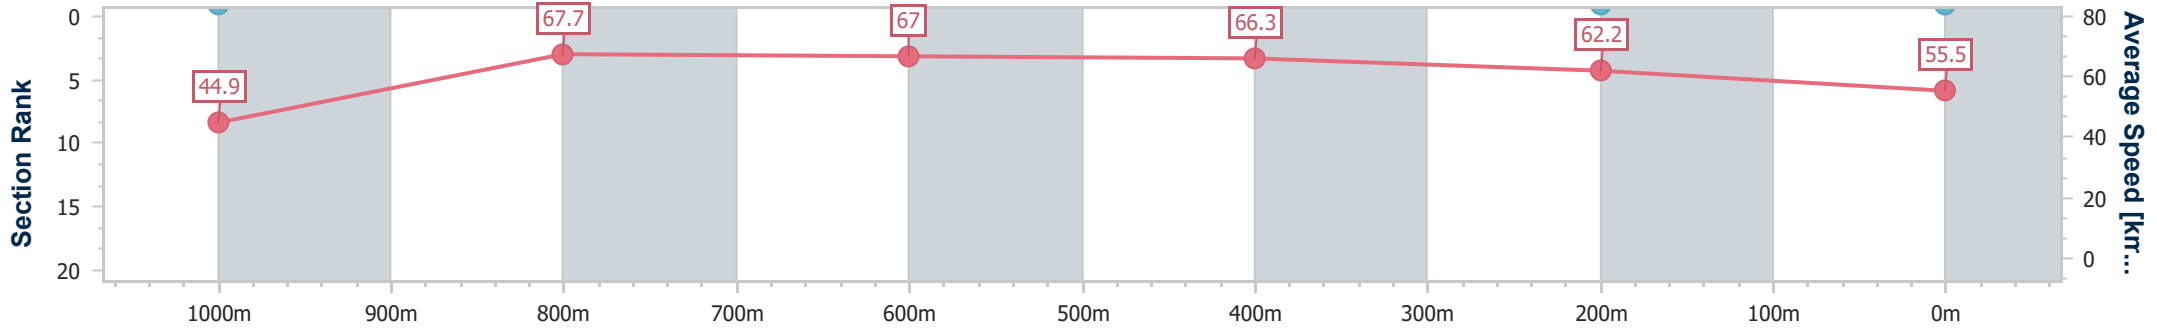

Aquis Park Gold Coast QLD Professional

Race 4: MAGIC MILLIONS MAIDEN PLATE - 1100m

06 January 2024 - 14:35

Track Rating: Good 4, Weather: Overcast, Rail Position: True

| Section                | Overall              | 1000m                | 800m                 | 600m                 | 400m                 | 200m                 |
|------------------------|----------------------|----------------------|----------------------|----------------------|----------------------|----------------------|
| Section Times          | 1:04.84<br>(0:07.98) | 0:56.86<br>(0:10.72) | 0:46.14<br>(0:10.76) | 0:35.38<br>(0:10.85) | 0:24.53<br>(0:11.57) | 0:12.96<br>(0:12.96) |
| Average Speed [km/h]   | 44.9                 | 67.7                 | 67.0                 | 66.3                 | 62.2                 | 55.5                 |
| Top Speed [km/h]       | 65.7                 | 68.5                 | 69.1                 | 67.6                 | 64.7                 | 59.3                 |
| Avg. Dist. to Rail [m] | 4.6                  | 2.4                  | 0.6                  | 0.8                  | 2.7                  | 3.9                  |
| Avg. Stride Freq. [Hz] | 2.3                  | 2.5                  | 2.4                  | 2.4                  | 2.3                  | 2.1                  |
| Avg. Stride Length [m] | 5.6                  | 7.6                  | 7.9                  | 7.7                  | 7.5                  | 7.2                  |

- [ ] Ranking at each section and finish
- .-.- No data available at this section
- NA No data available

|                                |                   |
|--------------------------------|-------------------|
| Horse/Jockey Name              | Shenzhen Princess |
| Final Rank                     | 6                 |
| Fastest Section Time (Section) | --:--             |
| Top Speed [km/h] (Section)     | --                |
| Race State                     | DidNotTrack       |