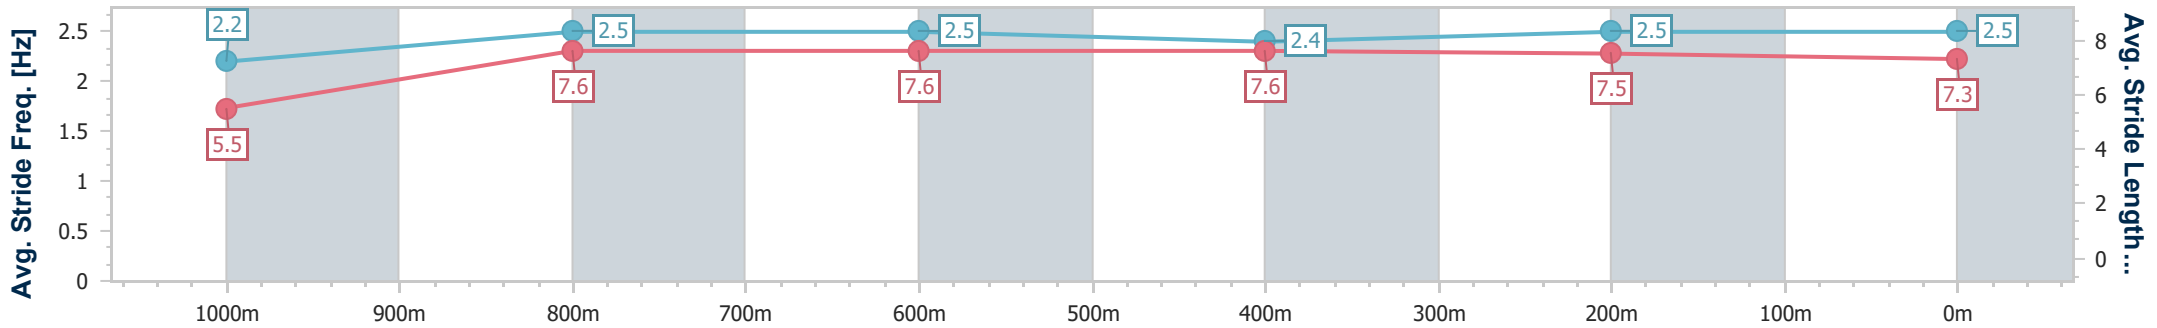

Aquis Park Gold Coast QLD Professional

Race 4: MAGIC MILLIONS MAIDEN PLATE - 1100m

06 January 2024 - 14:35

Track Rating: Good 4, Weather: Overcast, Rail Position: True

| Section                | Overall              | 1000m                | 800m                 | 600m                 | 400m                 | 200m                 |
|------------------------|----------------------|----------------------|----------------------|----------------------|----------------------|----------------------|
| Section Times          | 1:02.61<br>(0:08.26) | 0:54.35<br>(0:10.83) | 0:43.52<br>(0:10.71) | 0:32.81<br>(0:10.96) | 0:21.85<br>(0:10.72) | 0:11.13<br>(0:11.13) |
| Average Speed [km/h]   | 43.5                 | 67.2                 | 67.3                 | 65.7                 | 67.2                 | 64.8                 |
| Top Speed [km/h]       | 63.7                 | 68.3                 | 68.7                 | 67.0                 | 68.3                 | 66.4                 |
| Avg. Dist. to Rail [m] | 5.8                  | 2.2                  | 0.7                  | 0.6                  | 1.5                  | 0.5                  |
| Avg. Stride Freq. [Hz] | 2.2                  | 2.5                  | 2.5                  | 2.4                  | 2.5                  | 2.5                  |
| Avg. Stride Length [m] | 5.5                  | 7.6                  | 7.6                  | 7.6                  | 7.5                  | 7.3                  |