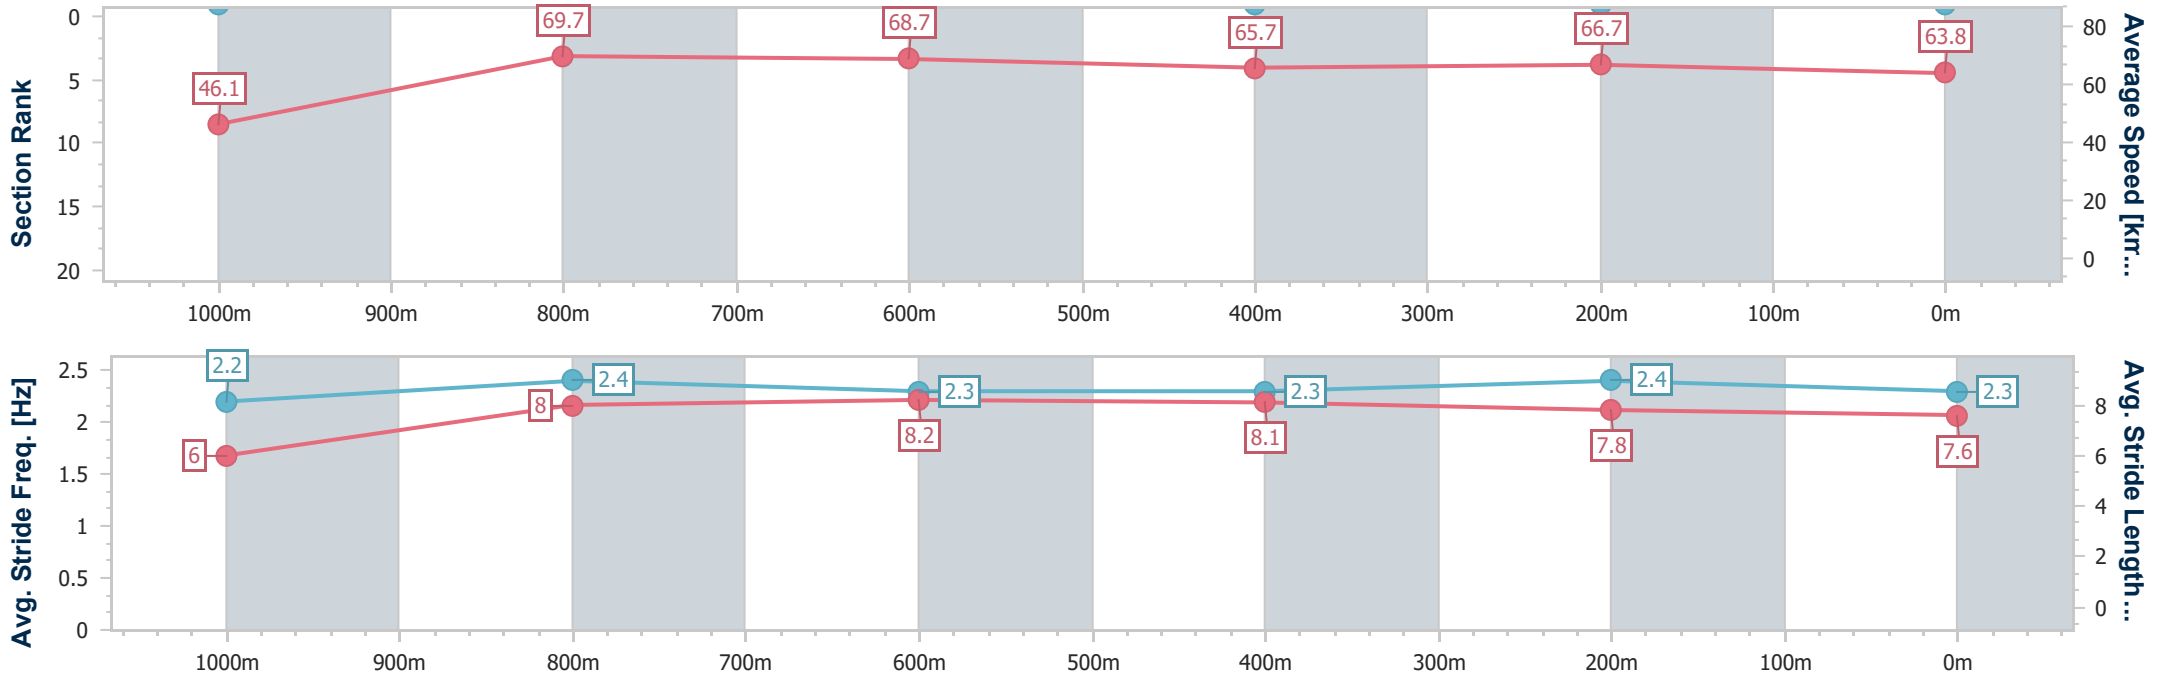

Aquis Park Gold Coast QLD Professional

Race 4: MAGIC MILLIONS MAIDEN PLATE - 1100m

06 January 2024 - 14:35

Track Rating: Good 4, Weather: Overcast, Rail Position: True

| Section                | Overall              | 1000m                | 800m                 | 600m                 | 400m                 | 200m                 |
|------------------------|----------------------|----------------------|----------------------|----------------------|----------------------|----------------------|
| Section Times          | 1:01.80<br>(0:07.80) | 0:54.00<br>(0:10.37) | 0:43.63<br>(0:10.54) | 0:33.09<br>(0:11.02) | 0:22.07<br>(0:10.81) | 0:11.26<br>(0:11.26) |
| Average Speed [km/h]   | 46.1                 | 69.7                 | 68.7                 | 65.7                 | 66.7                 | 63.8                 |
| Top Speed [km/h]       | 66.9                 | 71.4                 | 71.1                 | 66.1                 | 68.4                 | 67.5                 |
| Avg. Dist. to Rail [m] | 1.0                  | 1.6                  | 1.6                  | 0.7                  | 1.2                  | 1.3                  |
| Avg. Stride Freq. [Hz] | 2.2                  | 2.4                  | 2.3                  | 2.3                  | 2.4                  | 2.3                  |
| Avg. Stride Length [m] | 6.0                  | 8.0                  | 8.2                  | 8.1                  | 7.8                  | 7.6                  |