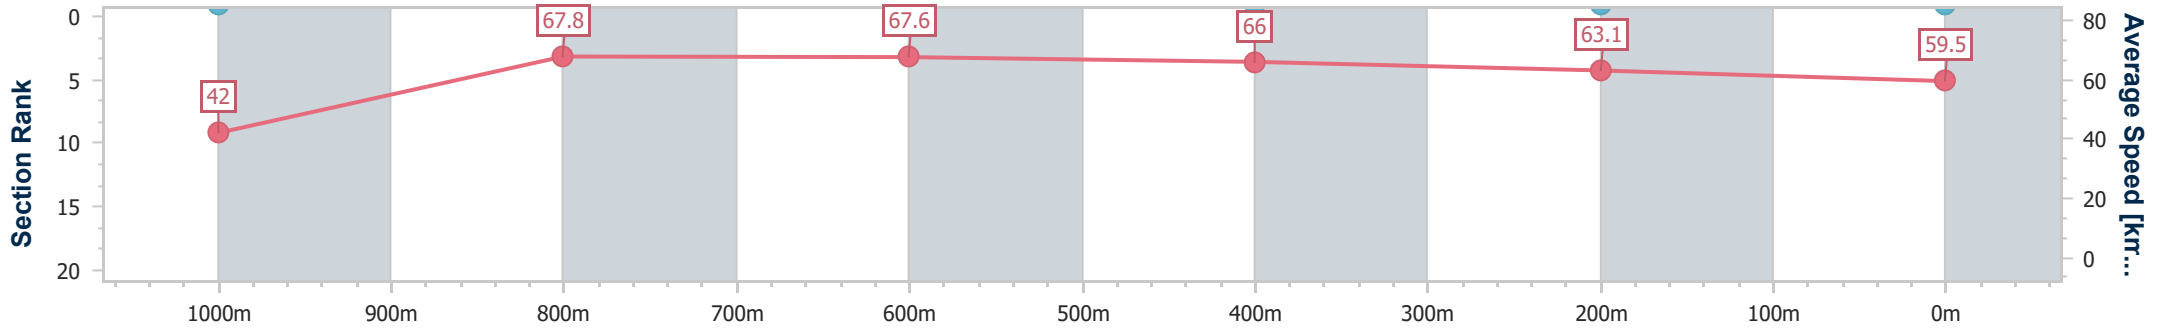

- [ ] Ranking at each section and finish
- .-.- No data available at this section
- NA No data available

|                                |                   |
|--------------------------------|-------------------|
| Horse/Jockey Name              | Assemble          |
| Final Rank                     | 12                |
| Fastest Section Time (Section) | 0:08.61 (Overall) |
| Top Speed [km/h] (Section)     | 69.7 (1000m)      |
| Race State                     | Finished          |

Aquis Park Gold Coast QLD Professional

Race 4: MAGIC MILLIONS MAIDEN PLATE - 1100m

06 January 2024 - 14:35

Track Rating: Good 4, Weather: Overcast, Rail Position: True

| Section                | Overall              | 1000m                | 800m                 | 600m                 | 400m                 | 200m                 |
|------------------------|----------------------|----------------------|----------------------|----------------------|----------------------|----------------------|
| Section Times          | 1:04.22<br>(0:08.61) | 0:55.61<br>(0:10.63) | 0:44.98<br>(0:10.67) | 0:34.31<br>(0:10.78) | 0:23.53<br>(0:11.40) | 0:12.13<br>(0:12.13) |
| Average Speed [km/h]   | 42.0                 | 67.8                 | 67.6                 | 66.0                 | 63.1                 | 59.5                 |
| Top Speed [km/h]       | 64.4                 | 69.7                 | 68.7                 | 67.0                 | 65.2                 | 61.3                 |
| Avg. Dist. to Rail [m] | 2.3                  | 1.3                  | 0.5                  | 1.6                  | 0.3                  | 1.6                  |
| Avg. Stride Freq. [Hz] | 2.2                  | 2.4                  | 2.4                  | 2.4                  | 2.3                  | 2.2                  |
| Avg. Stride Length [m] | 5.2                  | 7.8                  | 8.0                  | 7.8                  | 7.6                  | 7.4                  |