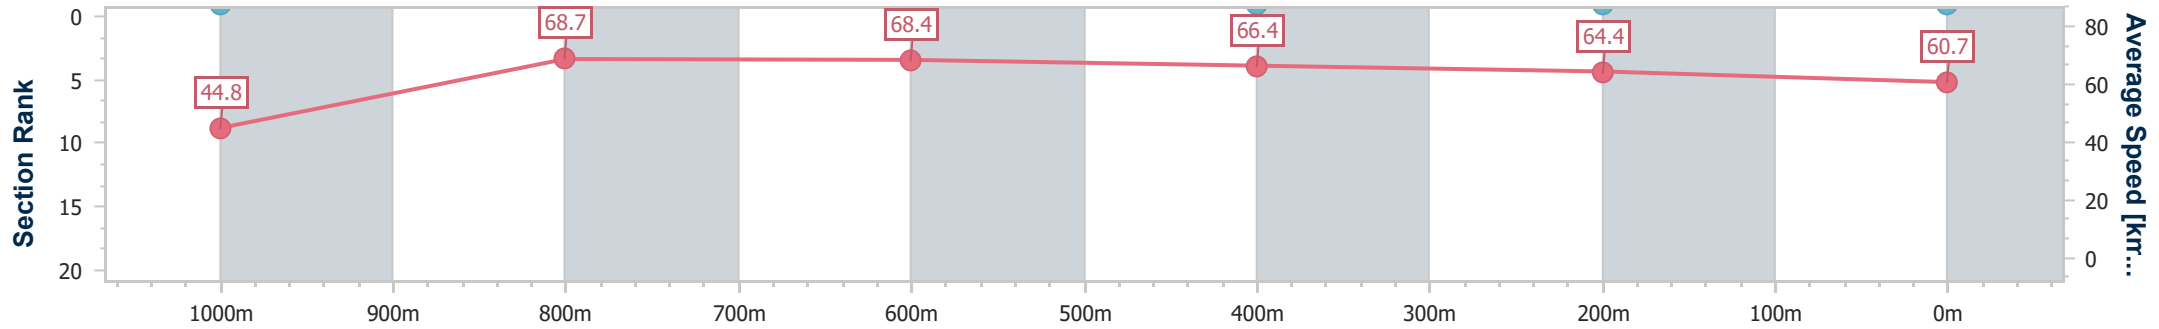

Aquis Park Gold Coast QLD Professional

Race 4: MAGIC MILLIONS MAIDEN PLATE - 1100m

06 January 2024 - 14:35

Track Rating: Good 4, Weather: Overcast, Rail Position: True

| Section                | Overall              | 1000m                | 800m                 | 600m                 | 400m                 | 200m                 |
|------------------------|----------------------|----------------------|----------------------|----------------------|----------------------|----------------------|
| Section Times          | 1:02.96<br>(0:08.02) | 0:54.94<br>(0:10.55) | 0:44.39<br>(0:10.56) | 0:33.83<br>(0:10.76) | 0:23.07<br>(0:11.22) | 0:11.85<br>(0:11.85) |
| Average Speed [km/h]   | 44.8                 | 68.7                 | 68.4                 | 66.4                 | 64.4                 | 60.7                 |
| Top Speed [km/h]       | 65.0                 | 71.0                 | 71.0                 | 68.1                 | 65.7                 | 63.9                 |
| Avg. Dist. to Rail [m] | 3.0                  | 1.5                  | 1.5                  | 1.1                  | 0.3                  | 0.9                  |
| Avg. Stride Freq. [Hz] | 2.2                  | 2.6                  | 2.5                  | 2.5                  | 2.5                  | 2.4                  |
| Avg. Stride Length [m] | 5.7                  | 7.3                  | 7.5                  | 7.5                  | 7.2                  | 6.9                  |