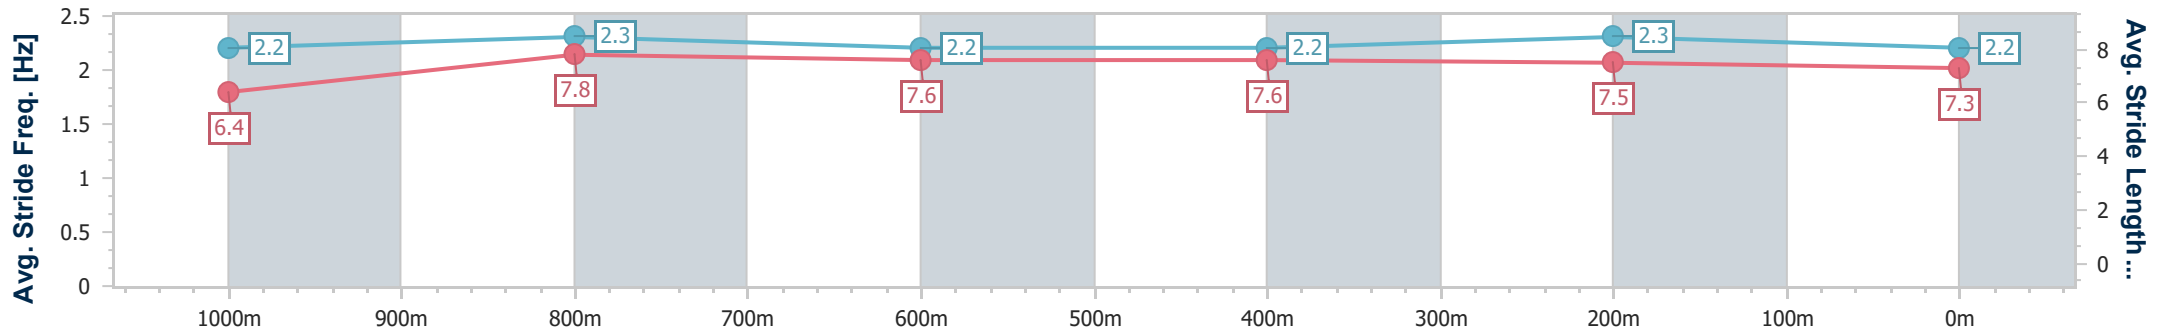

Horse/Jockey Name	Bulsara
Final Rank	9
Fastest Section Time (Section)	0:11.44 (1000m)
Top Speed [km/h] (Section)	66.6 (Overall)
Race State	Finished

Sunshine Coast QLD Professional
Race 5: LIEBKE BUILDERS RATINGS BAND 0 - 58 Handicap - 1200m

05 January 2024 - 20:10

Track Rating: Soft 7, Weather: Fine, Rail Position: +7m

Section	Overall	1000m	800m	600m	400m	200m
Section Times	1:13.76 [9] (0:13.90)	0:59.86 [1] (0:11.44)	0:48.42 [2] (0:12.05)	0:36.37 [4] (0:12.08)	0:24.29 [7] (0:11.57)	0:12.72 [8] (0:12.72)
Average Speed [km/h]	51.8	63.4	60.9	60.8	62.2	56.7
Top Speed [km/h]	66.6	66.1	63.1	62.6	63.3	62.2
Avg. Dist. to Rail [m]	8.2	3.5	3.7	3.1	0.7	1.0
Avg. Stride Freq. [Hz]	2.2	2.3	2.2	2.2	2.3	2.2
Avg. Stride Length [m]	6.4	7.8	7.6	7.6	7.5	7.3

- [ ] Ranking at each section and finish
- -.-.- No data available at this section
- NA No data available