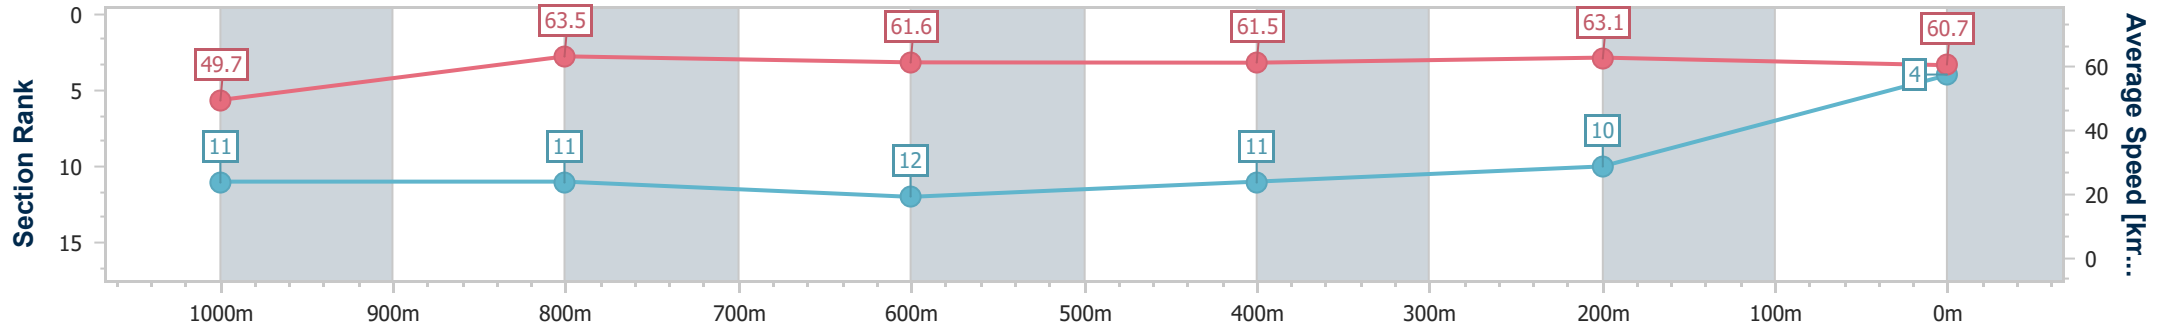

Horse/Jockey Name	Alpha Jane
Final Rank	4
Fastest Section Time (Section)	0:11.45 (1000m)
Top Speed [km/h] (Section)	64.8 (1000m)
Race State	Finished

Sunshine Coast QLD Professional
Race 5: LIEBKE BUILDERS RATINGS BAND 0 - 58 Handicap - 1200m

05 January 2024 - 20:10

Track Rating: Soft 7, Weather: Fine, Rail Position: +7m

Section	Overall	1000m	800m	600m	400m	200m
Section Times	1:13.06 [4] (0:14.47)	0:58.59 [11] (0:11.45)	0:47.14 [11] (0:11.93)	0:35.21 [12] (0:11.88)	0:23.33 [11] (0:11.46)	0:11.87 [10]
Average Speed [km/h]	49.7	63.5	61.6	61.5	63.1	60.7
Top Speed [km/h]	63.6	64.8	62.8	62.7	64.5	63.3
Avg. Dist. to Rail [m]	7.6	2.5	3.8	2.9	3.5	3.2
Avg. Stride Freq. [Hz]	2.2	2.3	2.3	2.3	2.3	2.3
Avg. Stride Length [m]	6.3	7.6	7.5	7.5	7.5	7.3

- [ ] Ranking at each section and finish
- -.-.- No data available at this section
- NA No data available