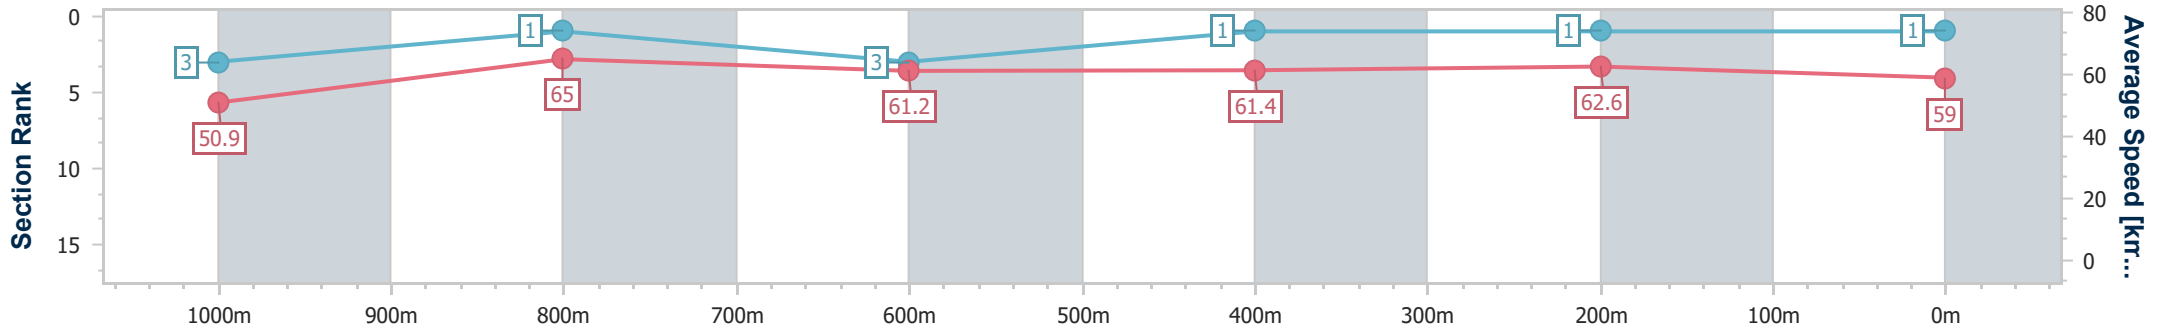

05 January 2024 - 20:10

Track Rating: Soft 7, Weather: Fine, Rail Position: +7m

Section	Overall	1000m	800m	600m	400m	200m
Section Times	1:12.90 [1] (0:14.11)	0:58.79 [3] (0:11.18)	0:47.61 [1] (0:11.98)	0:35.63 [3] (0:11.92)	0:23.71 [1] (0:11.53)	0:12.18 [1] (0:12.18)
Average Speed [km/h]	50.9	65.0	61.2	61.4	62.6	59.0
Top Speed [km/h]	65.0	66.5	62.7	63.2	63.7	61.8
Avg. Dist. to Rail [m]	9.7	3.1	2.6	3.5	5.3	4.2
Avg. Stride Freq. [Hz]	2.3	2.4	2.3	2.3	2.4	2.4
Avg. Stride Length [m]	6.0	7.5	7.4	7.4	7.2	6.9