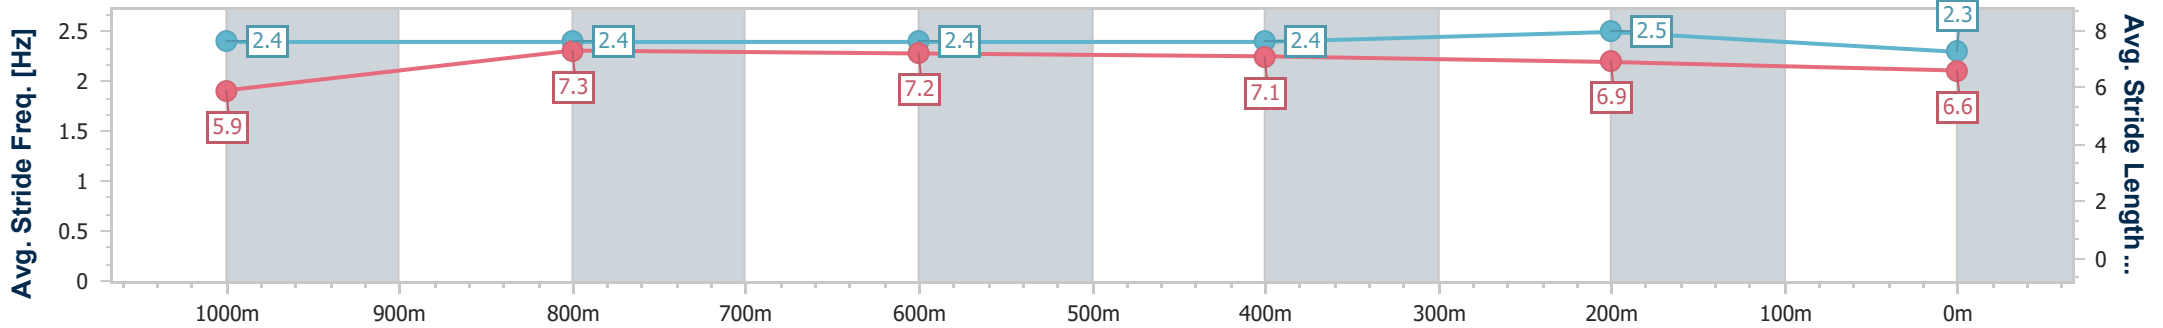

Horse/Jockey Name	Annakuri
Final Rank	12
Fastest Section Time (Section)	0:11.45 (1000m)
Top Speed [km/h] (Section)	67.0 (1000m)
Race State	Finished

Sunshine Coast QLD Professional
Race 5: LIEBKE BUILDERS RATINGS BAND 0 - 58 Handicap - 1200m

05 January 2024 - 20:10

Track Rating: Soft 7, Weather: Fine, Rail Position: +7m

Section	Overall	1000m	800m	600m	400m	200m
Section Times	1:14.44 [12] (0:14.31)	1:00.13 [8] (0:11.45)	0:48.68 [8] (0:11.82)	0:36.86 [7] (0:11.88)	0:24.98 [6] (0:11.62)	0:13.36 [9] (0:13.36)
Average Speed [km/h]	50.5	63.4	62.0	62.0	61.8	53.9
Top Speed [km/h]	66.8	67.0	63.5	63.3	63.5	58.9
Avg. Dist. to Rail [m]	9.5	4.9	3.2	3.3	4.4	4.3
Avg. Stride Freq. [Hz]	2.4	2.4	2.4	2.4	2.5	2.3
Avg. Stride Length [m]	5.9	7.3	7.2	7.1	6.9	6.6

- [ ] Ranking at each section and finish
- -.-.- No data available at this section
- NA No data available