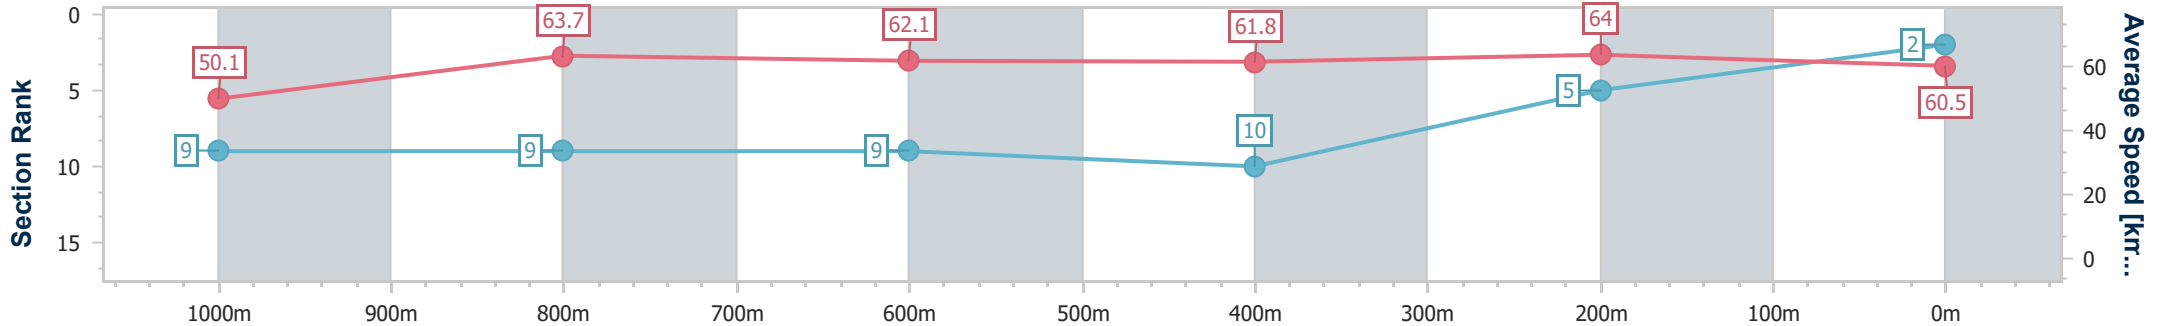

Horse/Jockey Name	All The Shops
Final Rank	2
Fastest Section Time (Section)	0:11.25 (400m)
Top Speed [km/h] (Section)	65.1 (400m)
Race State	Finished

Sunshine Coast QLD Professional
Race 5: LIEBKE BUILDERS RATINGS BAND 0 - 58 Handicap - 1200m

05 January 2024 - 20:10

Track Rating: Soft 7, Weather: Fine, Rail Position: +7m

Section	Overall	1000m	800m	600m	400m	200m
Section Times	1:12.91 [2] (0:14.36)	0:58.55 [9] (0:11.47)	0:47.08 [9] (0:11.92)	0:35.16 [9] (0:11.97)	0:23.19 [10] (0:11.25)	0:11.94 [5] (0:11.94)
Average Speed [km/h]	50.1	63.7	62.1	61.8	64.0	60.5
Top Speed [km/h]	63.0	64.2	64.1	64.6	65.1	63.7
Avg. Dist. to Rail [m]	5.3	4.6	5.0	4.5	5.9	3.9
Avg. Stride Freq. [Hz]	2.2	2.3	2.2	2.3	2.3	2.3
Avg. Stride Length [m]	6.4	7.8	7.7	7.6	7.6	7.4

- [ ] Ranking at each section and finish
- -.-.- No data available at this section
- NA No data available