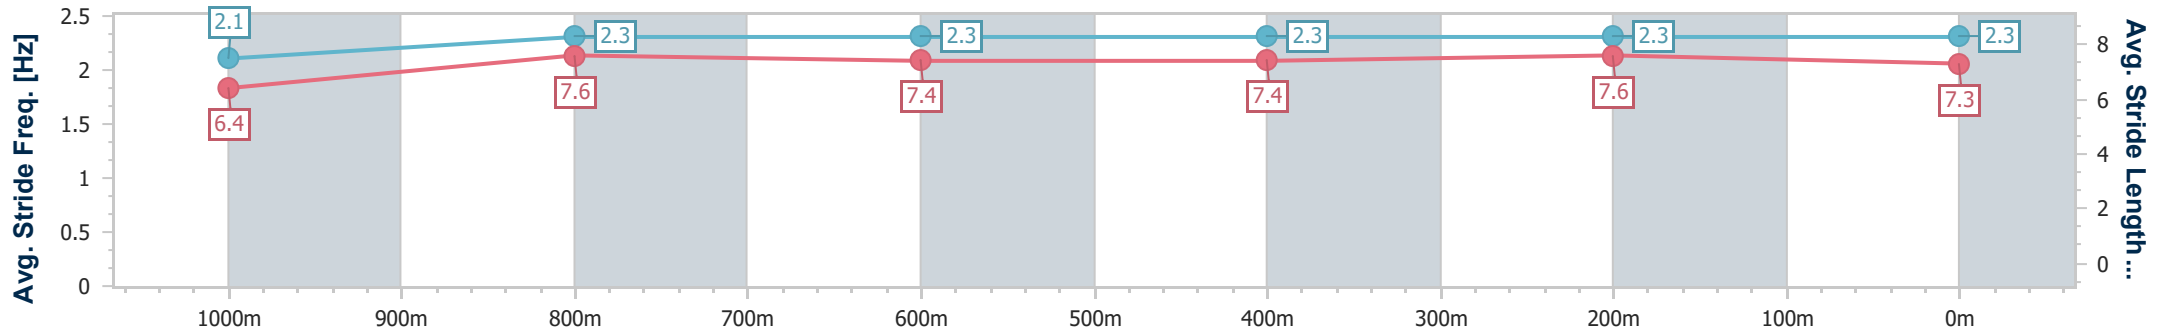

Horse/Jockey Name	Seiryu
Final Rank	3
Fastest Section Time (Section)	0:11.30 (400m)
Top Speed [km/h] (Section)	65.5 (400m)
Race State	Finished

Sunshine Coast QLD Professional
Race 5: LIEBKE BUILDERS RATINGS BAND 0 - 58 Handicap - 1200m

05 January 2024 - 20:10

Track Rating: Soft 7, Weather: Fine, Rail Position: +7m

Section	Overall	1000m	800m	600m	400m	200m
Section Times	1:12.98 [3] (0:14.66)	0:58.32 [12] (0:11.43)	0:46.89 [12] (0:11.73)	0:35.16 [11] (0:11.89)	0:23.27 [9] (0:11.30)	0:11.97 [6] (0:11.97)
Average Speed [km/h]	49.3	62.9	61.4	60.7	63.8	60.1
Top Speed [km/h]	63.9	64.7	62.6	63.1	65.5	63.0
Avg. Dist. to Rail [m]	4.2	1.0	0.3	0.3	1.8	0.9
Avg. Stride Freq. [Hz]	2.1	2.3	2.3	2.3	2.3	2.3
Avg. Stride Length [m]	6.4	7.6	7.4	7.4	7.6	7.3

- [ ] Ranking at each section and finish
- -.-.- No data available at this section
- NA No data available