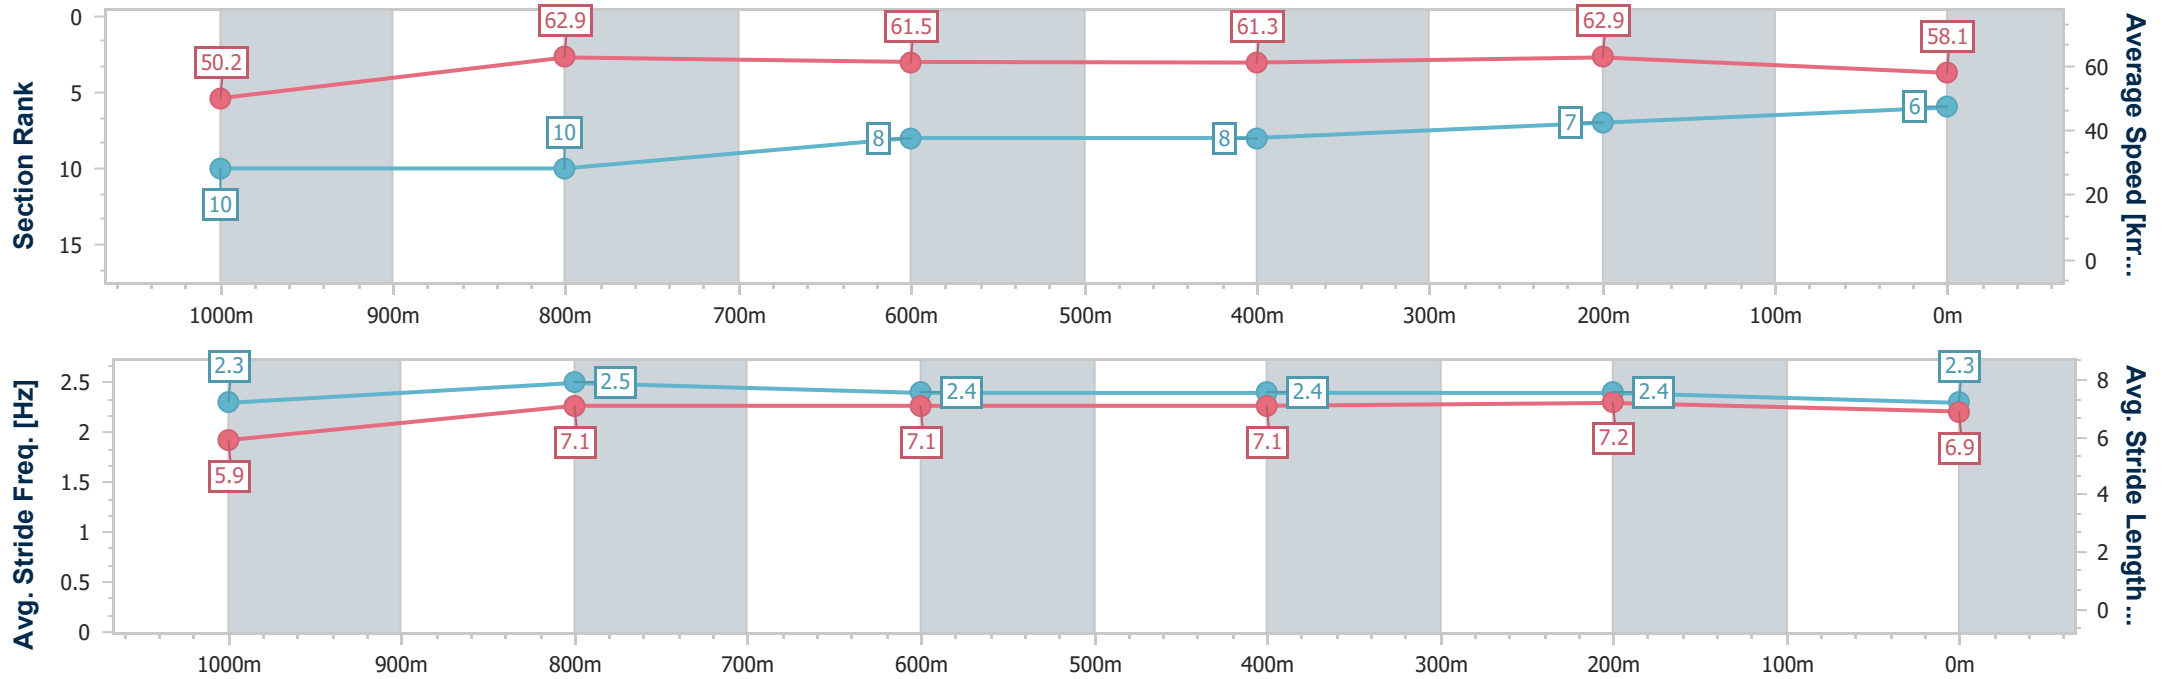

Horse/Jockey Name	Spirit Of Giving
Final Rank	6
Fastest Section Time (Section)	0:11.48 (400m)
Top Speed [km/h] (Section)	64.4 (1000m)
Race State	Finished

Sunshine Coast QLD Professional
Race 5: LIEBKE BUILDERS RATINGS BAND 0 - 58 Handicap - 1200m

05 January 2024 - 20:10

Track Rating: Soft 7, Weather: Fine, Rail Position: +7m

Section	Overall	1000m	800m	600m	400m	200m
Section Times	1:13.40 [6] (0:14.39)	0:59.01 [10] (0:11.51)	0:47.50 [10] (0:11.82)	0:35.68 [8] (0:11.83)	0:23.85 [8] (0:11.48)	0:12.37 [7] (0:12.37)
Average Speed [km/h]	50.2	62.9	61.5	61.3	62.9	58.1
Top Speed [km/h]	62.8	64.4	62.2	63.0	63.5	61.3
Avg. Dist. to Rail [m]	3.9	3.3	1.6	1.6	3.0	3.7
Avg. Stride Freq. [Hz]	2.3	2.5	2.4	2.4	2.4	2.3
Avg. Stride Length [m]	5.9	7.1	7.1	7.1	7.2	6.9

- [ ] Ranking at each section and finish
- -.-.- No data available at this section
- NA No data available