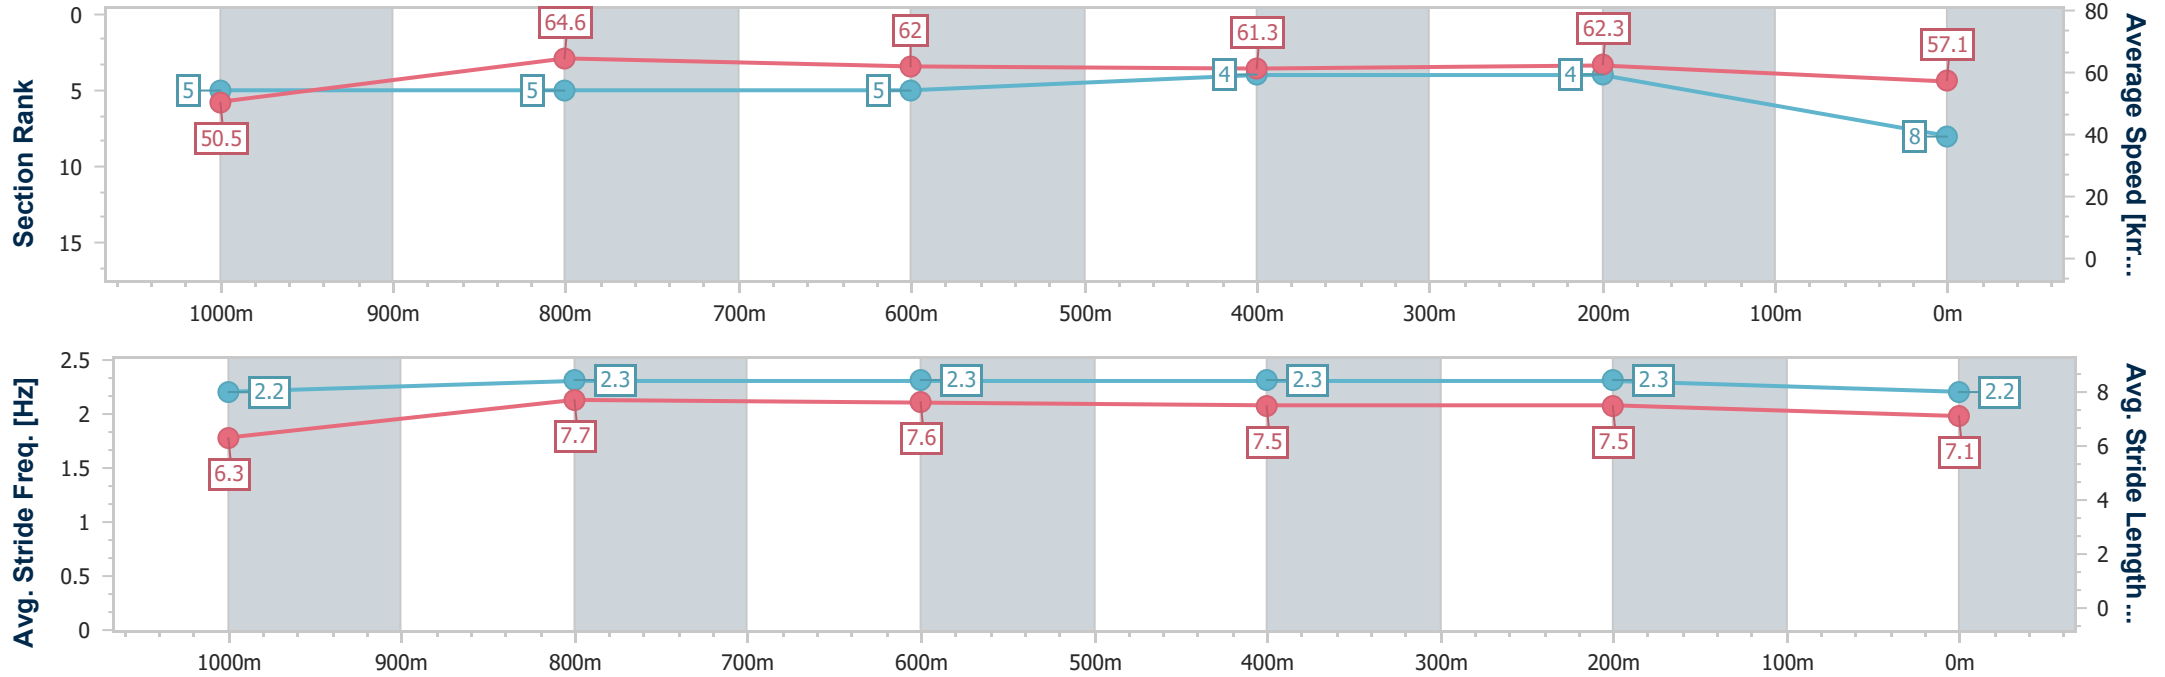

- [] Ranking at each section and finish
- .-.- No data available at this section
- NA No data available

Horse/Jockey Name	Pronto Vincenzo
Final Rank	8
Fastest Section Time (Section)	0:11.26 (1000m)
Top Speed [km/h] (Section)	66.8 (1000m)
Race State	Finished

Sunshine Coast QLD Professional
Race 5: LIEBKE BUILDERS RATINGS BAND 0 - 58 Handicap - 1200m

05 January 2024 - 20:10

Track Rating: Soft 7, Weather: Fine, Rail Position: +7m

Section	Overall	1000m	800m	600m	400m	200m
Section Times	1:13.50 [8] (0:14.28)	0:59.22 [5] (0:11.26)	0:47.96 [5] (0:11.87)	0:36.09 [5] (0:11.90)	0:24.19 [4] (0:11.58)	0:12.61 [4] (0:12.61)
Average Speed [km/h]	50.5	64.6	62.0	61.3	62.3	57.1
Top Speed [km/h]	66.1	66.8	63.1	62.1	63.6	60.5
Avg. Dist. to Rail [m]	11.2	6.1	3.3	2.4	2.7	2.2
Avg. Stride Freq. [Hz]	2.2	2.3	2.3	2.3	2.3	2.2
Avg. Stride Length [m]	6.3	7.7	7.6	7.5	7.5	7.1