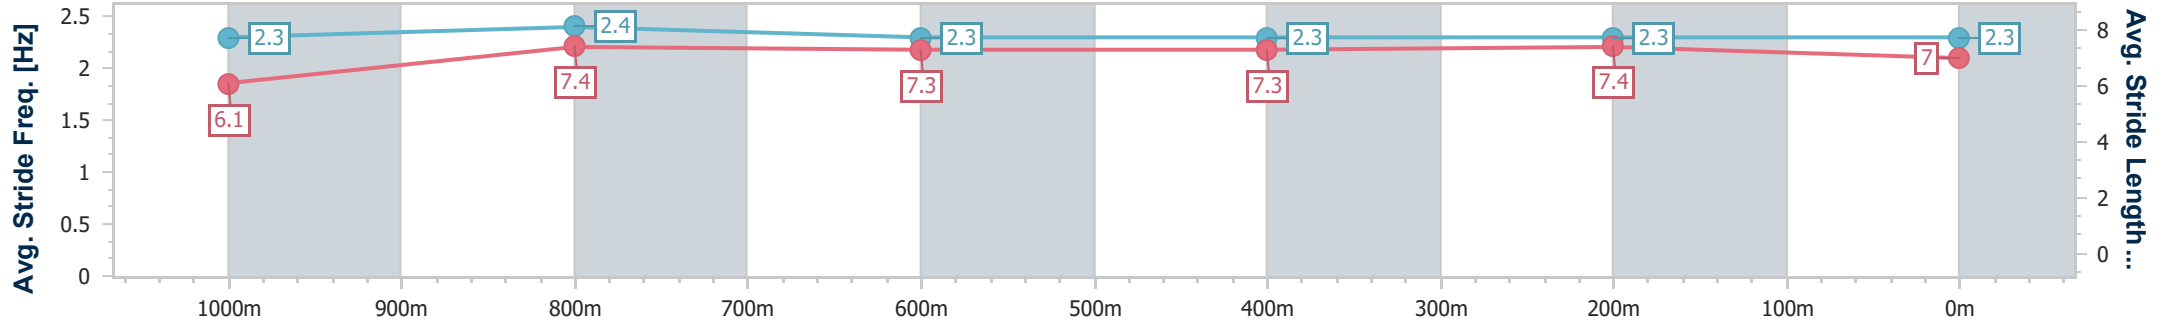

Horse/Jockey Name	One In All
Final Rank	5
Fastest Section Time (Section)	0:11.30 (1000m)
Top Speed [km/h] (Section)	65.4 (1000m)
Race State	Finished

Sunshine Coast QLD Professional
Race 5: LIEBKE BUILDERS RATINGS BAND 0 - 58 Handicap - 1200m

05 January 2024 - 20:10

Track Rating: Soft 7, Weather: Fine, Rail Position: +7m

Section	Overall	1000m	800m	600m	400m	200m
Section Times	1:13.12 [5] (0:14.20)	0:58.92 [4] (0:11.30)	0:47.62 [4] (0:11.74)	0:35.88 [1] (0:11.96)	0:23.92 [3] (0:11.66)	0:12.26 [2] (0:12.26)
Average Speed [km/h]	50.8	63.4	61.1	60.6	61.8	58.7
Top Speed [km/h]	65.2	65.4	62.5	62.0	63.3	60.4
Avg. Dist. to Rail [m]	4.2	0.9	0.9	1.1	0.9	0.3
Avg. Stride Freq. [Hz]	2.3	2.4	2.3	2.3	2.3	2.3
Avg. Stride Length [m]	6.1	7.4	7.3	7.3	7.4	7.0

- [ ] Ranking at each section and finish
- -.-.- No data available at this section
- NA No data available