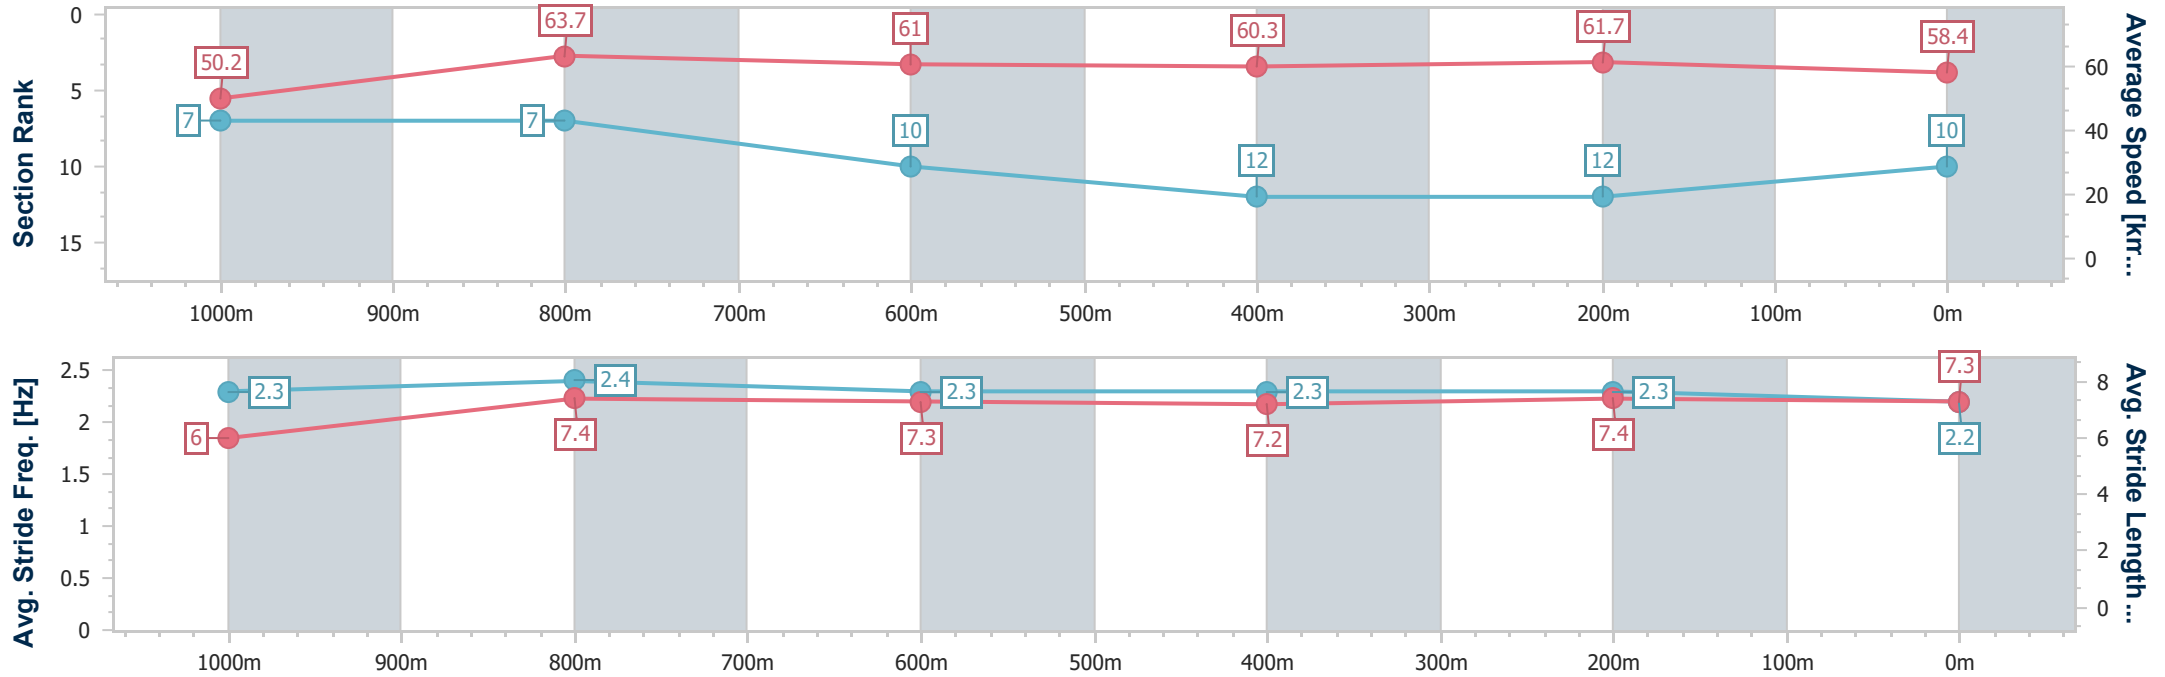

- [] Ranking at each section and finish
- .-.- No data available at this section
- NA No data available

Horse/Jockey Name	Classique Gal
Final Rank	10
Fastest Section Time (Section)	0:11.43 (1000m)
Top Speed [km/h] (Section)	65.1 (1000m)
Race State	Finished

Sunshine Coast QLD Professional
Race 5: LIEBKE BUILDERS RATINGS BAND 0 - 58 Handicap - 1200m

05 January 2024 - 20:10

Track Rating: Soft 7, Weather: Fine, Rail Position: +7m

Section	Overall	1000m	800m	600m	400m	200m
Section Times	1:13.83 [10] (0:14.31)	0:59.52 [7] (0:11.43)	0:48.09 [7] (0:12.03)	0:36.06 [10] (0:12.03)	0:24.03 [12] (0:11.66)	0:12.37 [12] (0:12.37)
Average Speed [km/h]	50.2	63.7	61.0	60.3	61.7	58.4
Top Speed [km/h]	64.0	65.1	62.4	61.2	62.8	60.3
Avg. Dist. to Rail [m]	3.6	2.7	3.0	2.0	2.6	1.9
Avg. Stride Freq. [Hz]	2.3	2.4	2.3	2.3	2.3	2.2
Avg. Stride Length [m]	6.0	7.4	7.3	7.2	7.4	7.3