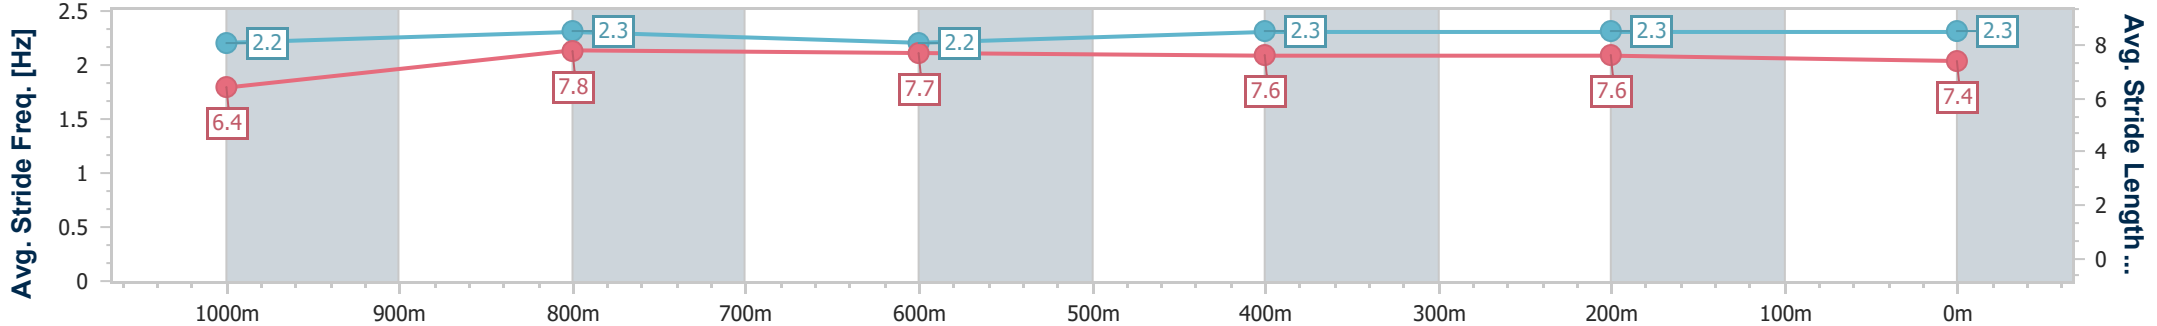

Horse/Jockey Name	All The Shops
Final Rank	2
Fastest Section Time (Section)	0:11.25 (400m)
Top Speed [km/h] (Section)	65.1 (400m)
Race State	Finished

Sunshine Coast QLD Professional
Race 5: LIEBKE BUILDERS RATINGS BAND 0 - 58 Handicap - 1200m

05 January 2024 - 20:10

Track Rating: Soft 7, Weather: Fine, Rail Position: +7m

Section	Overall	1000m	800m	600m	400m	200m
Section Times	1:12.91 [2] (0:14.36)	0:58.55 [9] (0:11.47)	0:47.08 [9] (0:11.92)	0:35.16 [9] (0:11.97)	0:23.19 [10] (0:11.25)	0:11.94 [5] (0:11.94)
Average Speed [km/h]	50.1	63.7	62.1	61.8	64.0	60.5
Top Speed [km/h]	63.0	64.2	64.1	64.6	65.1	63.7
Avg. Dist. to Rail [m]	5.3	4.6	5.0	4.5	5.9	3.9
Avg. Stride Freq. [Hz]	2.2	2.3	2.2	2.3	2.3	2.3
Avg. Stride Length [m]	6.4	7.8	7.7	7.6	7.6	7.4

- [ ] Ranking at each section and finish
- -.-.- No data available at this section
- NA No data available