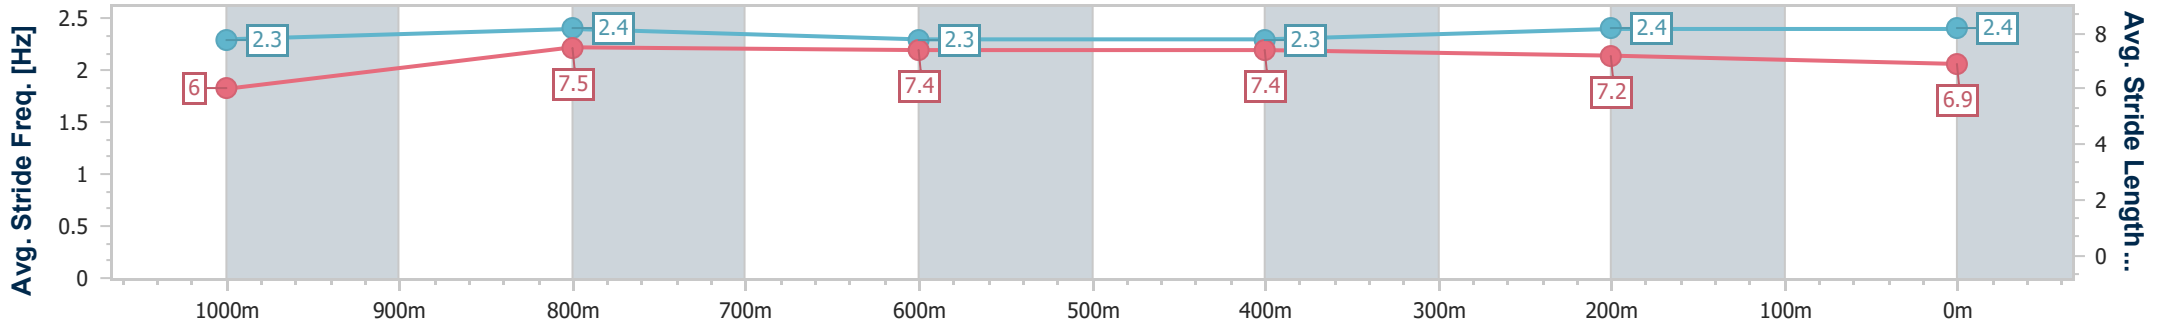

05 January 2024 - 20:10

Track Rating: Soft 7, Weather: Fine, Rail Position: +7m

Section	Overall	1000m	800m	600m	400m	200m
Section Times	1:12.90 [1] (0:14.11)	0:58.79 [3] (0:11.18)	0:47.61 [1] (0:11.98)	0:35.63 [3] (0:11.92)	0:23.71 [1] (0:11.53)	0:12.18 [1] (0:12.18)
Average Speed [km/h]	50.9	65.0	61.2	61.4	62.6	59.0
Top Speed [km/h]	65.0	66.5	62.7	63.2	63.7	61.8
Avg. Dist. to Rail [m]	9.7	3.1	2.6	3.5	5.3	4.2
Avg. Stride Freq. [Hz]	2.3	2.4	2.3	2.3	2.4	2.4
Avg. Stride Length [m]	6.0	7.5	7.4	7.4	7.2	6.9