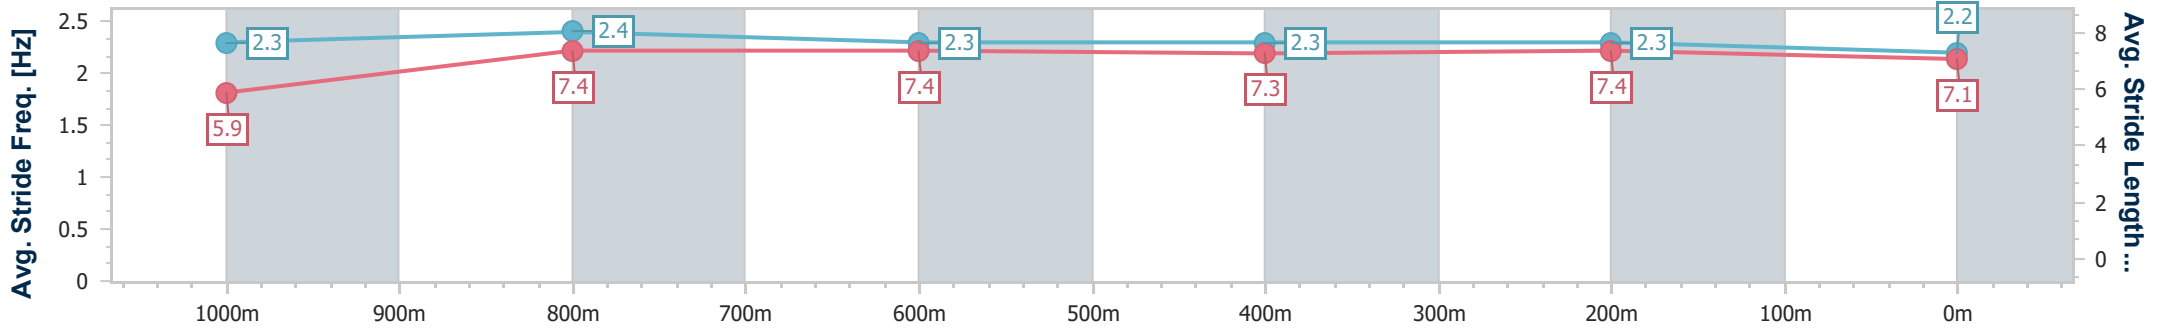

Horse/Jockey Name	Cairndow
Final Rank	13
Fastest Section Time (Section)	0:11.47 (1000m)
Top Speed [km/h] (Section)	64.0 (1000m)
Race State	Finished

Sunshine Coast QLD Professional
Race 5: LIEBKE BUILDERS RATINGS BAND 0 - 58 Handicap - 1200m

05 January 2024 - 20:10

Track Rating: Soft 7, Weather: Fine, Rail Position: +7m

Section	Overall	1000m	800m	600m	400m	200m
Section Times	1:14.53 [13] (0:15.07)	0:59.46 [14] (0:11.47)	0:47.99 [14] (0:11.71)	0:36.28 [14] (0:12.02)	0:24.26 [14] (0:11.73)	0:12.53 [14] (0:12.53)
Average Speed [km/h]	47.8	63.3	61.9	60.4	61.5	57.4
Top Speed [km/h]	63.4	64.0	62.9	62.9	62.6	60.2
Avg. Dist. to Rail [m]	9.6	1.9	1.3	2.0	3.8	2.8
Avg. Stride Freq. [Hz]	2.3	2.4	2.3	2.3	2.3	2.2
Avg. Stride Length [m]	5.9	7.4	7.4	7.3	7.4	7.1

- [ ] Ranking at each section and finish
- -.-.- No data available at this section
- NA No data available