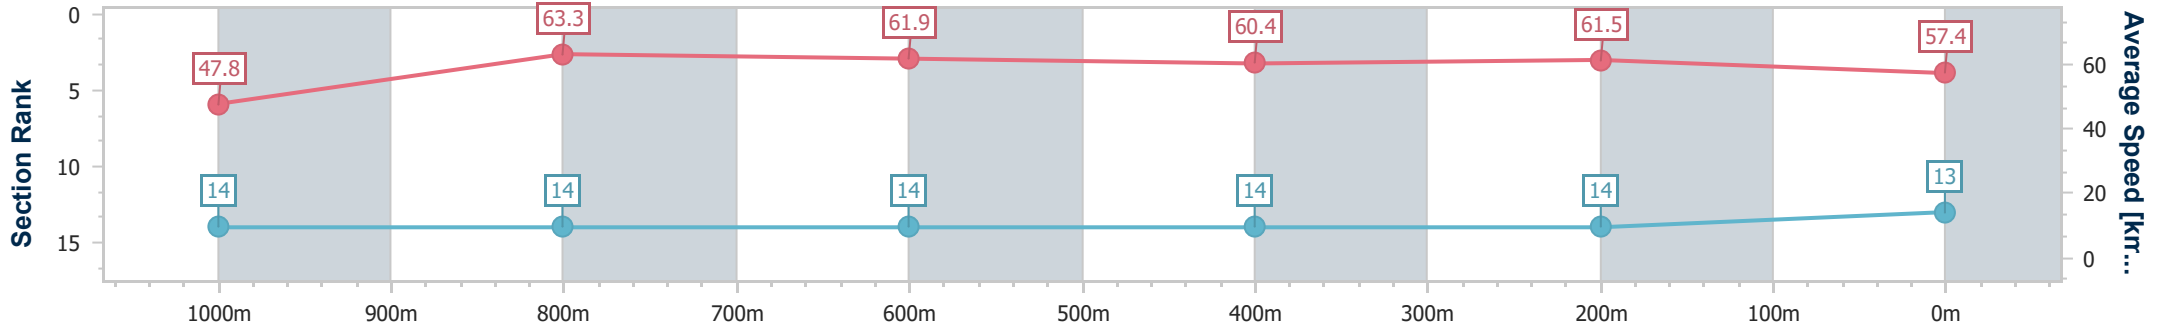

Horse/Jockey Name	Cairndow
Final Rank	13
Fastest Section Time (Section)	0:11.47 (1000m)
Top Speed [km/h] (Section)	64.0 (1000m)
Race State	Finished

Sunshine Coast QLD Professional
Race 5: LIEBKE BUILDERS RATINGS BAND 0 - 58 Handicap - 1200m

05 January 2024 - 20:10

Track Rating: Soft 7, Weather: Fine, Rail Position: +7m

Section	Overall	1000m	800m	600m	400m	200m
Section Times	1:14.53 [13] (0:15.07)	0:59.46 [14] (0:11.47)	0:47.99 [14] (0:11.71)	0:36.28 [14] (0:12.02)	0:24.26 [14] (0:11.73)	0:12.53 [14] (0:12.53)
Average Speed [km/h]	47.8	63.3	61.9	60.4	61.5	57.4
Top Speed [km/h]	63.4	64.0	62.9	62.9	62.6	60.2
Avg. Dist. to Rail [m]	9.6	1.9	1.3	2.0	3.8	2.8
Avg. Stride Freq. [Hz]	2.3	2.4	2.3	2.3	2.3	2.2
Avg. Stride Length [m]	5.9	7.4	7.4	7.3	7.4	7.1

- [ ] Ranking at each section and finish
- -.-.- No data available at this section
- NA No data available