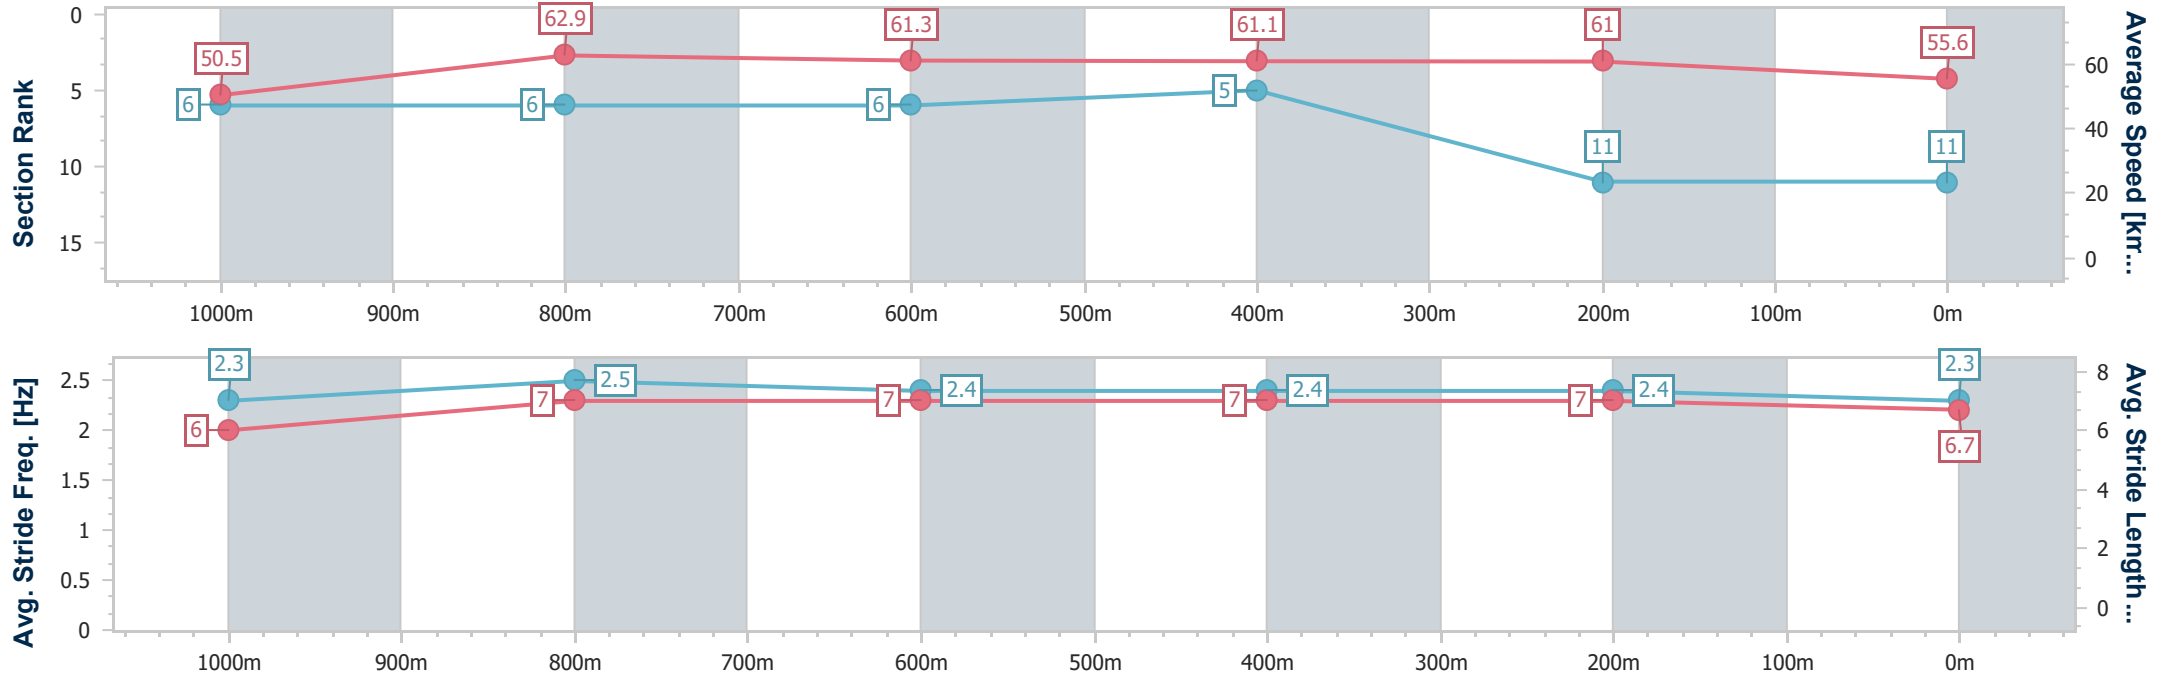

Sunshine Coast QLD Professional
Race 5: LIEBKE BUILDERS RATINGS BAND 0 - 58 Handicap - 1200m

05 January 2024 - 20:10

Track Rating: Soft 7, Weather: Fine, Rail Position: +7m

Section	Overall	1000m	800m	600m	400m	200m
Section Times	1:13.83 [10] (0:14.31)	0:59.52 [7] (0:11.43)	0:48.09 [7] (0:12.03)	0:36.06 [10] (0:12.03)	0:24.03 [12] (0:11.66)	0:12.37 [12] (0:12.37)
Average Speed [km/h]	50.2	63.7	61.0	60.3	61.7	58.4
Top Speed [km/h]	64.0	65.1	62.4	61.2	62.8	60.3
Avg. Dist. to Rail [m]	3.6	2.7	3.0	2.0	2.6	1.9
Avg. Stride Freq. [Hz]	2.3	2.4	2.3	2.3	2.3	2.2
Avg. Stride Length [m]	6.0	7.4	7.3	7.2	7.4	7.3

- [] Ranking at each section and finish
- .-.- No data available at this section
- NA No data available

Horse/Jockey Name	Anthropica
Final Rank	11
Fastest Section Time (Section)	0:11.42 (1000m)
Top Speed [km/h] (Section)	64.2 (1000m)
Race State	Finished

Sunshine Coast QLD Professional
Race 5: LIEBKE BUILDERS RATINGS BAND 0 - 58 Handicap - 1200m

05 January 2024 - 20:10

Track Rating: Soft 7, Weather: Fine, Rail Position: +7m

Section	Overall	1000m	800m	600m	400m	200m
Section Times	1:14.13 [11] (0:14.29)	0:59.84 [6] (0:11.42)	0:48.42 [6] (0:11.84)	0:36.58 [6] (0:11.85)	0:24.73 [5] (0:11.80)	0:12.93 [11] (0:12.93)
Average Speed [km/h]	50.5	62.9	61.3	61.1	61.0	55.6
Top Speed [km/h]	62.8	64.2	63.7	62.9	62.0	59.3
Avg. Dist. to Rail [m]	0.6	0.2	1.8	0.8	1.2	2.7
Avg. Stride Freq. [Hz]	2.3	2.5	2.4	2.4	2.4	2.3
Avg. Stride Length [m]	6.0	7.0	7.0	7.0	7.0	6.7