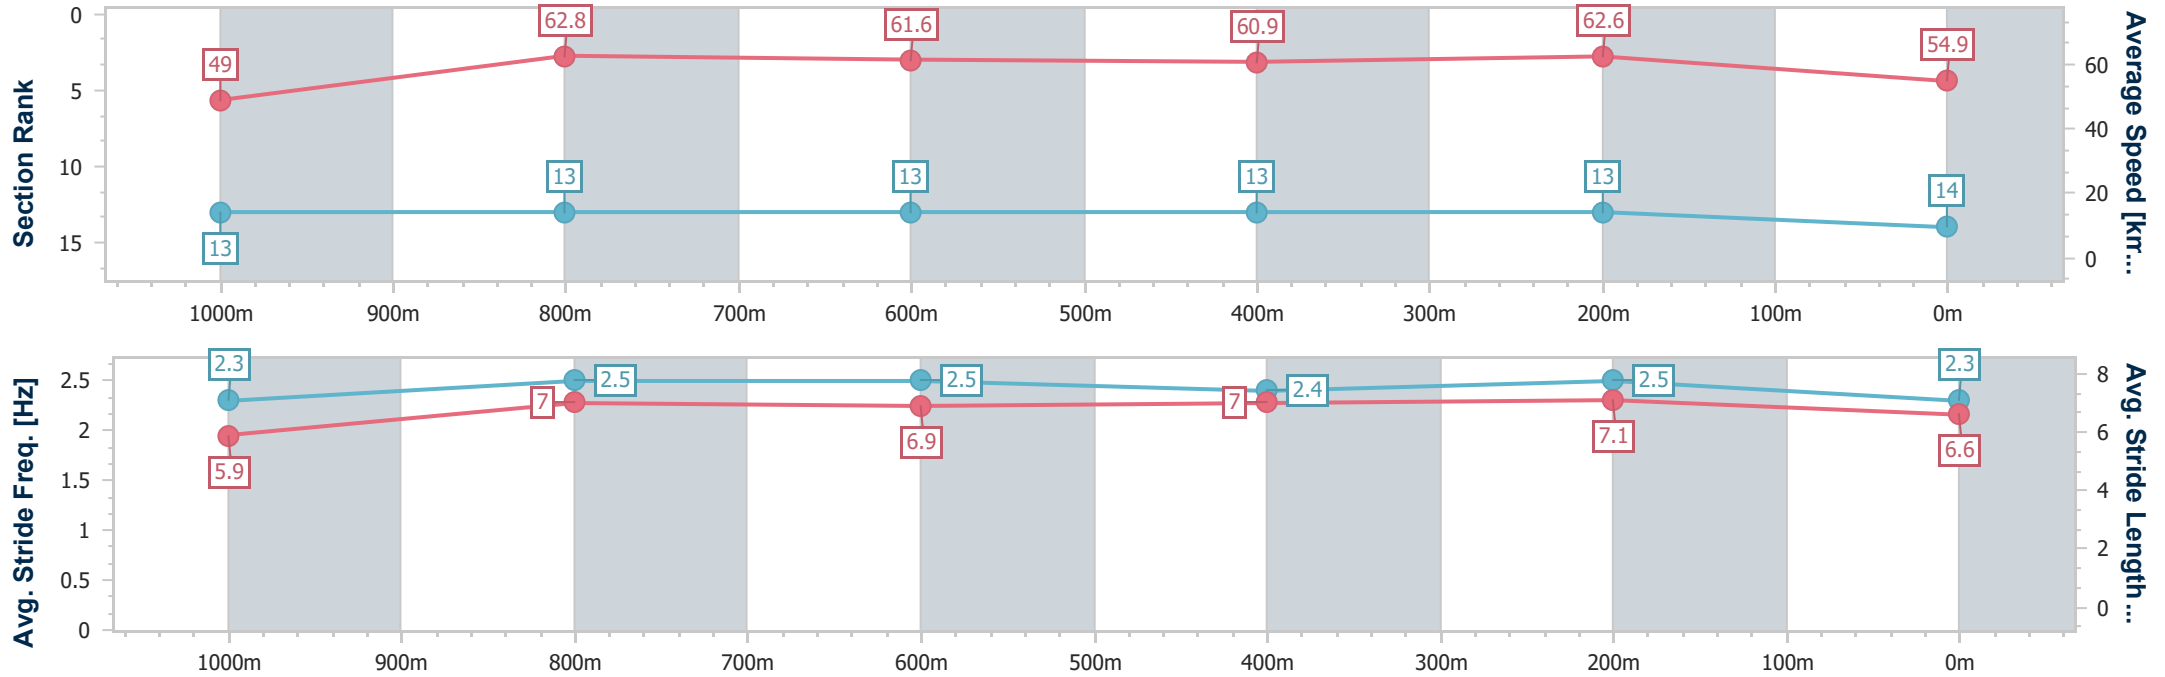

Sunshine Coast QLD Professional
Race 5: LIEBKE BUILDERS RATINGS BAND 0 - 58 Handicap - 1200m

05 January 2024 - 20:10

Track Rating: Soft 7, Weather: Fine, Rail Position: +7m

Section	Overall	1000m	800m	600m	400m	200m
Section Times	1:14.53 [13] (0:15.07)	0:59.46 [14] (0:11.47)	0:47.99 [14] (0:11.71)	0:36.28 [14] (0:12.02)	0:24.26 [14] (0:11.73)	0:12.53 [14] (0:12.53)
Average Speed [km/h]	47.8	63.3	61.9	60.4	61.5	57.4
Top Speed [km/h]	63.4	64.0	62.9	62.9	62.6	60.2
Avg. Dist. to Rail [m]	9.6	1.9	1.3	2.0	3.8	2.8
Avg. Stride Freq. [Hz]	2.3	2.4	2.3	2.3	2.3	2.2
Avg. Stride Length [m]	5.9	7.4	7.4	7.3	7.4	7.1

- [] Ranking at each section and finish
- .-.- No data available at this section
- NA No data available

Horse/Jockey Name	Late Night Devil
Final Rank	14
Fastest Section Time (Section)	0:11.47 (1000m)
Top Speed [km/h] (Section)	64.1 (1000m)
Race State	Finished

Sunshine Coast QLD Professional
Race 5: LIEBKE BUILDERS RATINGS BAND 0 - 58 Handicap - 1200m

05 January 2024 - 20:10

Track Rating: Soft 7, Weather: Fine, Rail Position: +7m

Section	Overall	1000m	800m	600m	400m	200m
Section Times	1:14.65 [14] (0:14.74)	0:59.91 [13] (0:11.47)	0:48.44 [13] (0:11.83)	0:36.61 [13] (0:12.00)	0:24.61 [13] (0:11.52)	0:13.09 [13] (0:13.09)
Average Speed [km/h]	49.0	62.8	61.6	60.9	62.6	54.9
Top Speed [km/h]	63.1	64.1	62.8	61.6	63.7	60.2
Avg. Dist. to Rail [m]	10.7	0.7	2.4	2.6	1.5	1.9
Avg. Stride Freq. [Hz]	2.3	2.5	2.5	2.4	2.5	2.3
Avg. Stride Length [m]	5.9	7.0	6.9	7.0	7.1	6.6

- [] Ranking at each section and finish
- .-.- No data available at this section
- NA No data available