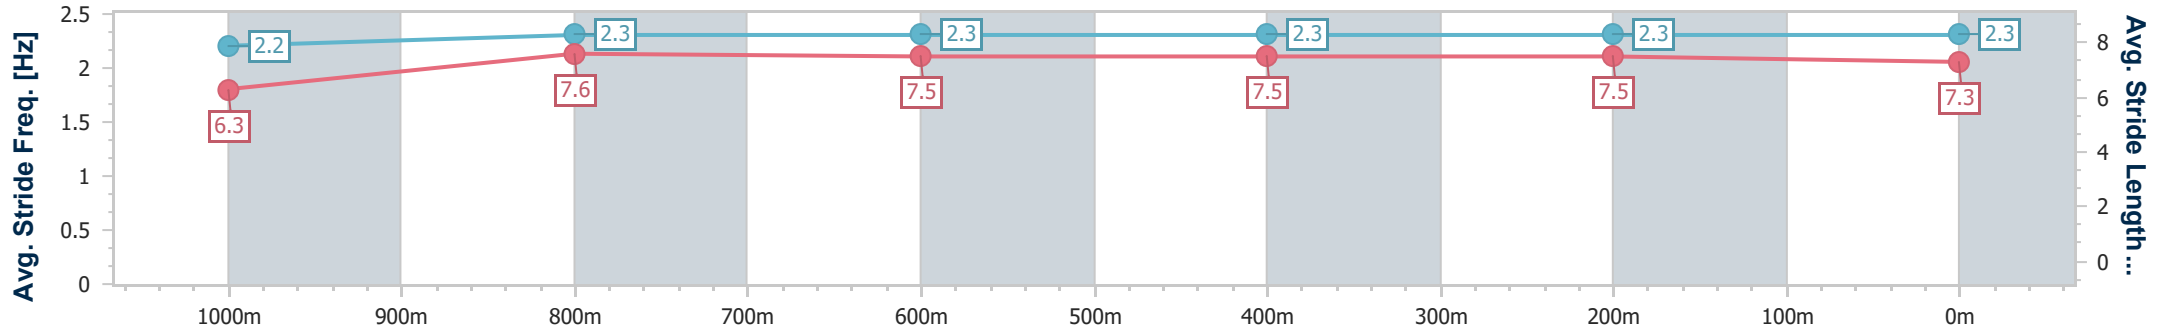

Horse/Jockey Name	Alpha Jane
Final Rank	4
Fastest Section Time (Section)	0:11.45 (1000m)
Top Speed [km/h] (Section)	64.8 (1000m)
Race State	Finished

Sunshine Coast QLD Professional
Race 5: LIEBKE BUILDERS RATINGS BAND 0 - 58 Handicap - 1200m

05 January 2024 - 20:10

Track Rating: Soft 7, Weather: Fine, Rail Position: +7m

Section	Overall	1000m	800m	600m	400m	200m
Section Times	1:13.06 [4] (0:14.47)	0:58.59 [11] (0:11.45)	0:47.14 [11] (0:11.93)	0:35.21 [12] (0:11.88)	0:23.33 [11] (0:11.46)	0:11.87 [10]
Average Speed [km/h]	49.7	63.5	61.6	61.5	63.1	60.7
Top Speed [km/h]	63.6	64.8	62.8	62.7	64.5	63.3
Avg. Dist. to Rail [m]	7.6	2.5	3.8	2.9	3.5	3.2
Avg. Stride Freq. [Hz]	2.2	2.3	2.3	2.3	2.3	2.3
Avg. Stride Length [m]	6.3	7.6	7.5	7.5	7.5	7.3

- [ ] Ranking at each section and finish
- -.-.- No data available at this section
- NA No data available