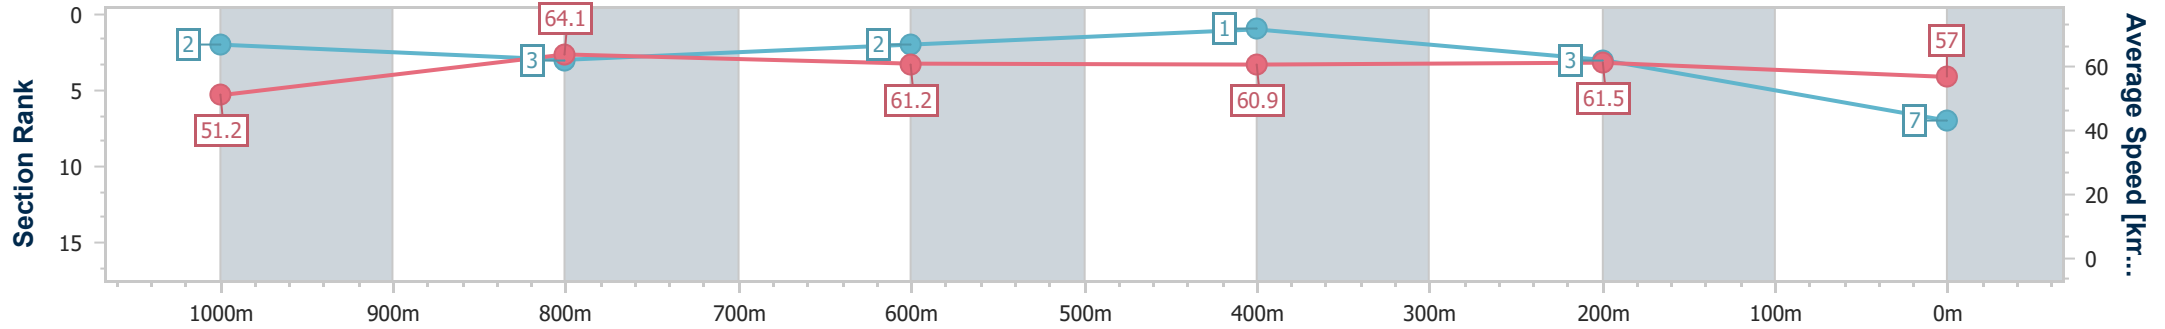

Horse/Jockey Name	Gerrymander
Final Rank	7
Fastest Section Time (Section)	0:11.32 (1000m)
Top Speed [km/h] (Section)	65.4 (1000m)
Race State	Finished

Sunshine Coast QLD Professional
Race 5: LIEBKE BUILDERS RATINGS BAND 0 - 58 Handicap - 1200m

05 January 2024 - 20:10

Track Rating: Soft 7, Weather: Fine, Rail Position: +7m

Section	Overall	1000m	800m	600m	400m	200m
Section Times	1:13.49 [7] (0:14.02)	0:59.47 [2] (0:11.32)	0:48.15 [3] (0:11.92)	0:36.23 [2] (0:11.93)	0:24.30 [1] (0:11.68)	0:12.62 [3] (0:12.62)
Average Speed [km/h]	51.2	64.1	61.2	60.9	61.5	57.0
Top Speed [km/h]	64.6	65.4	63.3	62.4	62.6	59.7
Avg. Dist. to Rail [m]	7.3	3.4	2.2	1.4	0.7	0.2
Avg. Stride Freq. [Hz]	2.4	2.4	2.4	2.4	2.4	2.3
Avg. Stride Length [m]	6.0	7.4	7.2	7.2	7.1	7.0

- [ ] Ranking at each section and finish
- -.-.- No data available at this section
- NA No data available