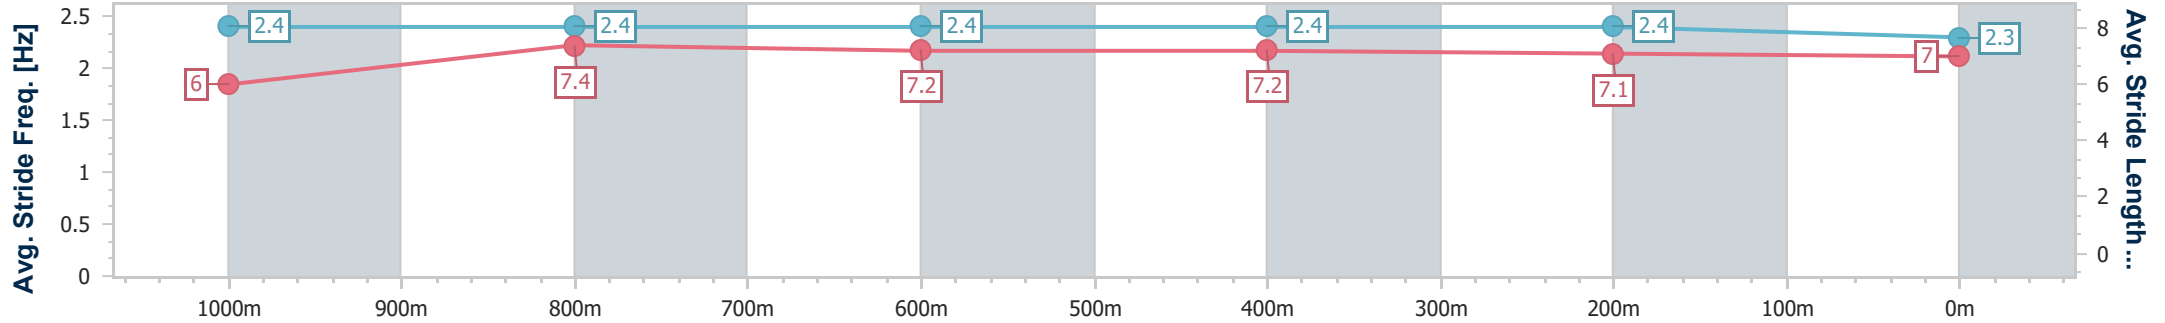

Horse/Jockey Name	Gerrymander
Final Rank	7
Fastest Section Time (Section)	0:11.32 (1000m)
Top Speed [km/h] (Section)	65.4 (1000m)
Race State	Finished

Sunshine Coast QLD Professional
Race 5: LIEBKE BUILDERS RATINGS BAND 0 - 58 Handicap - 1200m

05 January 2024 - 20:10

Track Rating: Soft 7, Weather: Fine, Rail Position: +7m

Section	Overall	1000m	800m	600m	400m	200m
Section Times	1:13.49 [7] (0:14.02)	0:59.47 [2] (0:11.32)	0:48.15 [3] (0:11.92)	0:36.23 [2] (0:11.93)	0:24.30 [1] (0:11.68)	0:12.62 [3] (0:12.62)
Average Speed [km/h]	51.2	64.1	61.2	60.9	61.5	57.0
Top Speed [km/h]	64.6	65.4	63.3	62.4	62.6	59.7
Avg. Dist. to Rail [m]	7.3	3.4	2.2	1.4	0.7	0.2
Avg. Stride Freq. [Hz]	2.4	2.4	2.4	2.4	2.4	2.3
Avg. Stride Length [m]	6.0	7.4	7.2	7.2	7.1	7.0

- [ ] Ranking at each section and finish
- -.-.- No data available at this section
- NA No data available