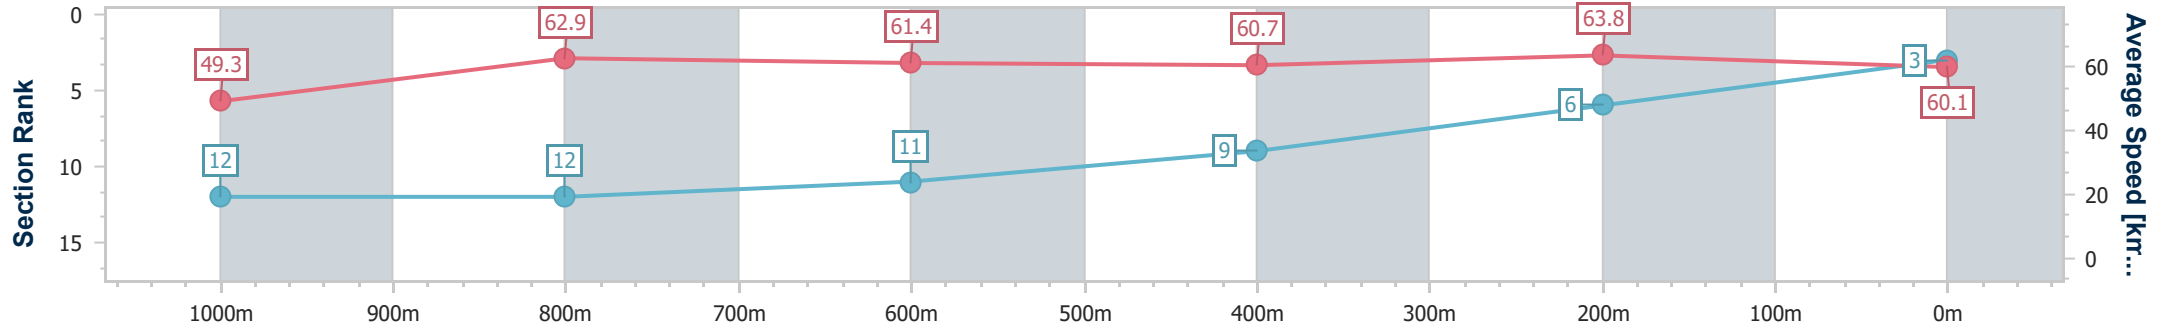

Horse/Jockey Name	Seiryu
Final Rank	3
Fastest Section Time (Section)	0:11.30 (400m)
Top Speed [km/h] (Section)	65.5 (400m)
Race State	Finished

Sunshine Coast QLD Professional
Race 5: LIEBKE BUILDERS RATINGS BAND 0 - 58 Handicap - 1200m

05 January 2024 - 20:10

Track Rating: Soft 7, Weather: Fine, Rail Position: +7m

Section	Overall	1000m	800m	600m	400m	200m
Section Times	1:12.98 [3] (0:14.66)	0:58.32 [12] (0:11.43)	0:46.89 [12] (0:11.73)	0:35.16 [11] (0:11.89)	0:23.27 [9] (0:11.30)	0:11.97 [6] (0:11.97)
Average Speed [km/h]	49.3	62.9	61.4	60.7	63.8	60.1
Top Speed [km/h]	63.9	64.7	62.6	63.1	65.5	63.0
Avg. Dist. to Rail [m]	4.2	1.0	0.3	0.3	1.8	0.9
Avg. Stride Freq. [Hz]	2.1	2.3	2.3	2.3	2.3	2.3
Avg. Stride Length [m]	6.4	7.6	7.4	7.4	7.6	7.3

- [ ] Ranking at each section and finish
- -.-.- No data available at this section
- NA No data available