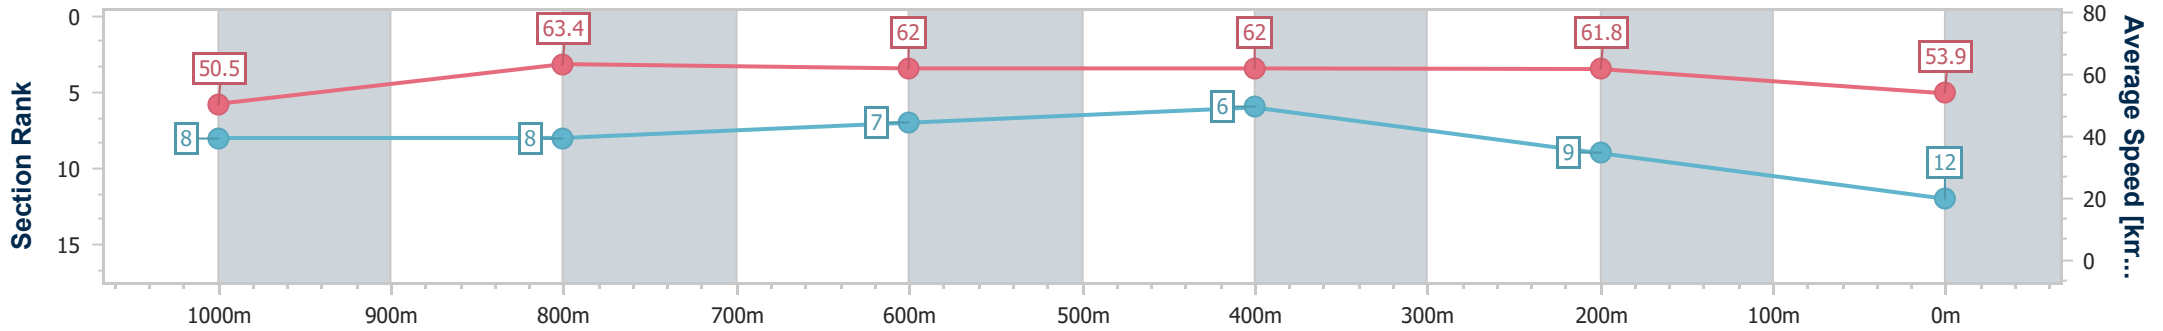

Horse/Jockey Name	Annakuri
Final Rank	12
Fastest Section Time (Section)	0:11.45 (1000m)
Top Speed [km/h] (Section)	67.0 (1000m)
Race State	Finished

Sunshine Coast QLD Professional
Race 5: LIEBKE BUILDERS RATINGS BAND 0 - 58 Handicap - 1200m

05 January 2024 - 20:10

Track Rating: Soft 7, Weather: Fine, Rail Position: +7m

Section	Overall	1000m	800m	600m	400m	200m
Section Times	1:14.44 [12] (0:14.31)	1:00.13 [8] (0:11.45)	0:48.68 [8] (0:11.82)	0:36.86 [7] (0:11.88)	0:24.98 [6] (0:11.62)	0:13.36 [9] (0:13.36)
Average Speed [km/h]	50.5	63.4	62.0	62.0	61.8	53.9
Top Speed [km/h]	66.8	67.0	63.5	63.3	63.5	58.9
Avg. Dist. to Rail [m]	9.5	4.9	3.2	3.3	4.4	4.3
Avg. Stride Freq. [Hz]	2.4	2.4	2.4	2.4	2.5	2.3
Avg. Stride Length [m]	5.9	7.3	7.2	7.1	6.9	6.6

- [ ] Ranking at each section and finish
- -.-.- No data available at this section
- NA No data available