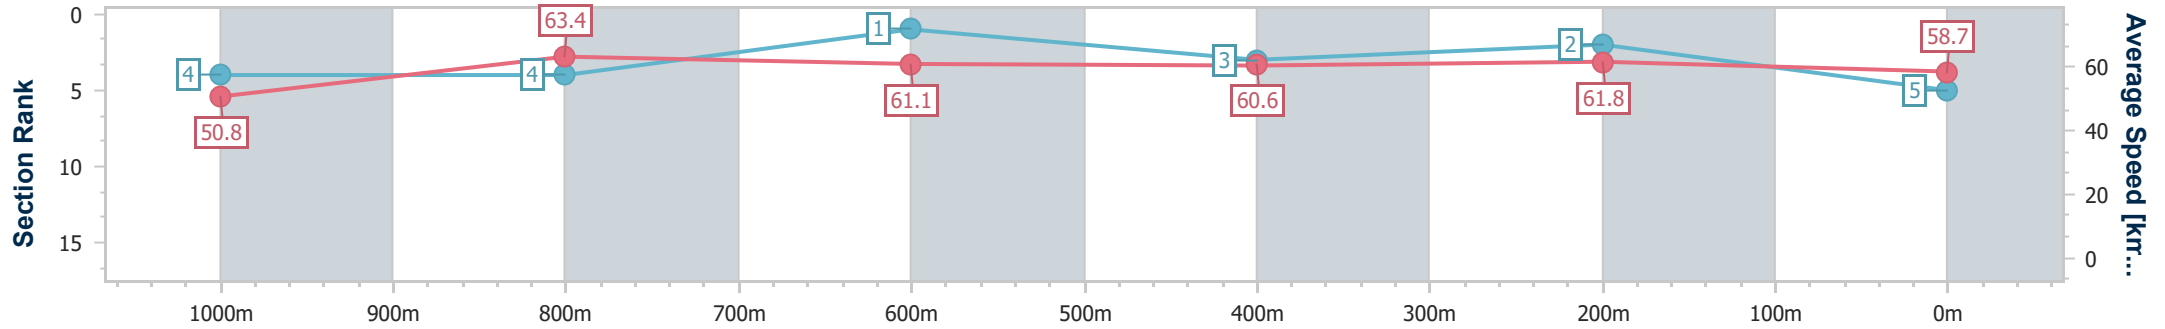

Horse/Jockey Name	One In All
Final Rank	5
Fastest Section Time (Section)	0:11.30 (1000m)
Top Speed [km/h] (Section)	65.4 (1000m)
Race State	Finished

Sunshine Coast QLD Professional
Race 5: LIEBKE BUILDERS RATINGS BAND 0 - 58 Handicap - 1200m

05 January 2024 - 20:10

Track Rating: Soft 7, Weather: Fine, Rail Position: +7m

Section	Overall	1000m	800m	600m	400m	200m
Section Times	1:13.12 [5] (0:14.20)	0:58.92 [4] (0:11.30)	0:47.62 [4] (0:11.74)	0:35.88 [1] (0:11.96)	0:23.92 [3] (0:11.66)	0:12.26 [2] (0:12.26)
Average Speed [km/h]	50.8	63.4	61.1	60.6	61.8	58.7
Top Speed [km/h]	65.2	65.4	62.5	62.0	63.3	60.4
Avg. Dist. to Rail [m]	4.2	0.9	0.9	1.1	0.9	0.3
Avg. Stride Freq. [Hz]	2.3	2.4	2.3	2.3	2.3	2.3
Avg. Stride Length [m]	6.1	7.4	7.3	7.3	7.4	7.0

- [ ] Ranking at each section and finish
- -.-.- No data available at this section
- NA No data available