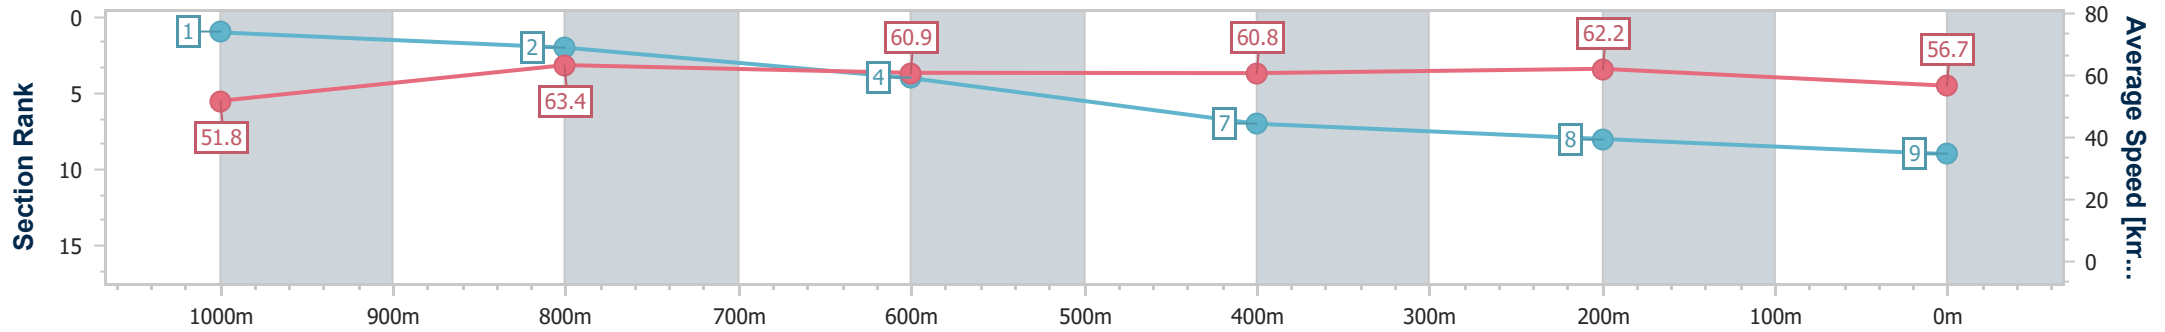

Horse/Jockey Name	Bulsara
Final Rank	9
Fastest Section Time (Section)	0:11.44 (1000m)
Top Speed [km/h] (Section)	66.6 (Overall)
Race State	Finished

Sunshine Coast QLD Professional
Race 5: LIEBKE BUILDERS RATINGS BAND 0 - 58 Handicap - 1200m

05 January 2024 - 20:10

Track Rating: Soft 7, Weather: Fine, Rail Position: +7m

Section	Overall	1000m	800m	600m	400m	200m
Section Times	1:13.76 [9] (0:13.90)	0:59.86 [1] (0:11.44)	0:48.42 [2] (0:12.05)	0:36.37 [4] (0:12.08)	0:24.29 [7] (0:11.57)	0:12.72 [8] (0:12.72)
Average Speed [km/h]	51.8	63.4	60.9	60.8	62.2	56.7
Top Speed [km/h]	66.6	66.1	63.1	62.6	63.3	62.2
Avg. Dist. to Rail [m]	8.2	3.5	3.7	3.1	0.7	1.0
Avg. Stride Freq. [Hz]	2.2	2.3	2.2	2.2	2.3	2.2
Avg. Stride Length [m]	6.4	7.8	7.6	7.6	7.5	7.3

- [ ] Ranking at each section and finish
- -.-.- No data available at this section
- NA No data available