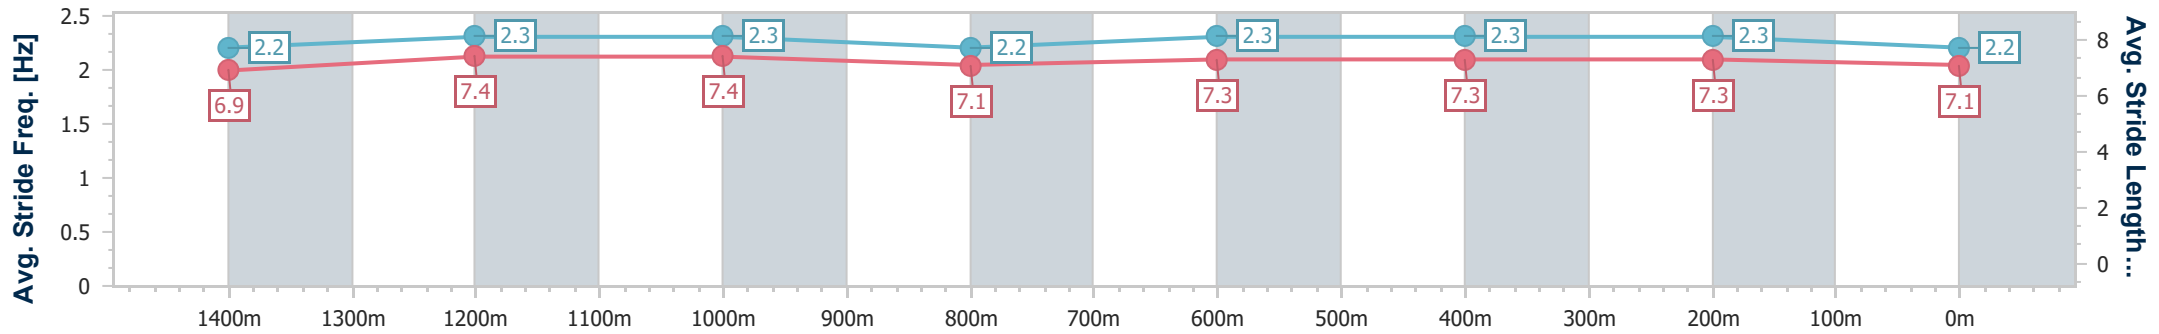

Sunshine Coast QLD Professional

Race 4: COASTLINE BMW Maiden Handicap - 1600m

05 January 2024 - 19:40

Track Rating: Soft 7, Weather: Fine, Rail Position: +7m

Section	Overall	1400m	1200m	1000m	800m	600m	400m	200m
Section Times	1:39.88 [5] (0:14.11)	1:25.77 [10] (0:11.73)	1:14.04 [10] (0:12.08)	1:01.96 [10] (0:12.98)	0:48.98 [10] (0:12.43)	0:36.55 [9] (0:12.18)	0:24.37 [8] (0:11.72)	0:12.65 [6] (0:12.65)
Average Speed [km/h]	51.1	61.9	59.5	56.1	59.2	60.0	61.4	56.9
Top Speed [km/h]	65.0	63.8	61.0	57.8	60.7	61.9	62.8	59.8
Avg. Dist. to Rail [m]	5.4	2.6	3.1	3.2	3.4	3.2	4.7	5.5
Avg. Stride Freq. [Hz]	2.2	2.3	2.3	2.2	2.3	2.3	2.3	2.2
Avg. Stride Length [m]	6.9	7.4	7.4	7.1	7.3	7.3	7.3	7.1