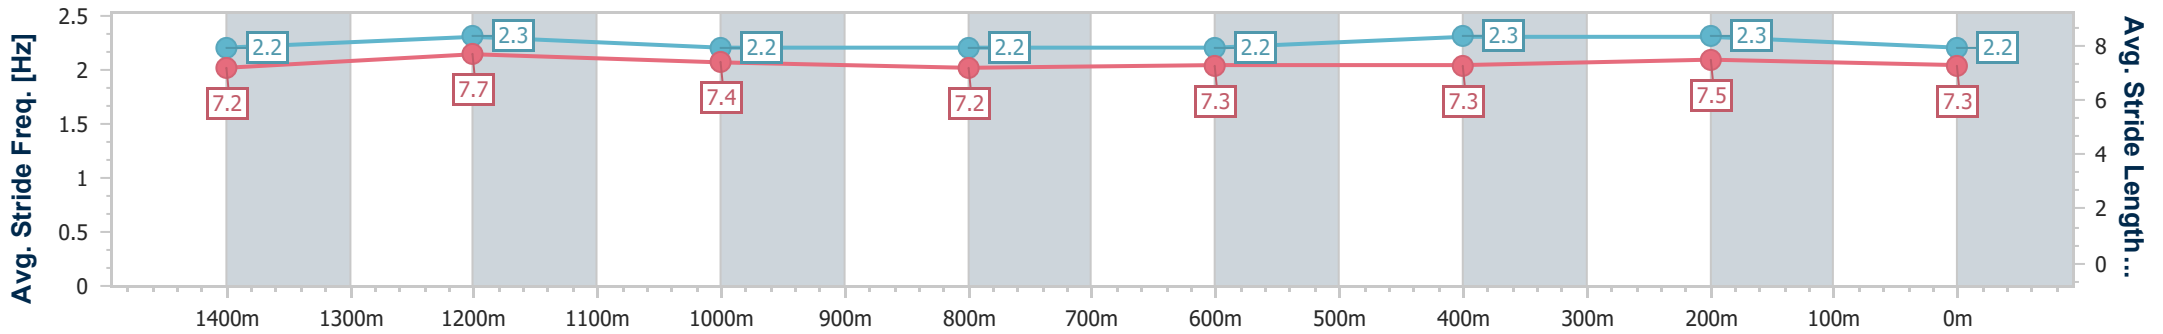

Horse/Jockey Name	Frijoles
Final Rank	3
Fastest Section Time (Section)	0:11.42 (1400m)
Top Speed [km/h] (Section)	68.7 (Overall)
Race State	Finished

Sunshine Coast QLD Professional
Race 4: COASTLINE BMW Maiden Handicap - 1600m
05 January 2024 - 19:40
Track Rating: Soft 7, Weather: Fine, Rail Position: +7m

Section	Overall	1400m	1200m	1000m	800m	600m	400m	200m
Section Times	1:39.40 [3] (0:13.82)	1:25.58 [7] (0:11.42)	1:14.16 [7] (0:12.02)	1:02.14 [6] (0:12.97)	0:49.17 [7] (0:12.86)	0:36.31 [7] (0:12.12)	0:24.19 [4] (0:11.70)	0:12.49 [3] (0:12.49)
Average Speed [km/h]	52.2	63.6	59.9	56.1	57.0	60.1	61.5	57.5
Top Speed [km/h]	68.7	64.8	62.9	57.3	57.4	62.1	62.8	59.3
Avg. Dist. to Rail [m]	11.1	3.4	3.6	3.6	2.9	1.8	1.9	3.0
Avg. Stride Freq. [Hz]	2.2	2.3	2.2	2.2	2.2	2.3	2.3	2.2
Avg. Stride Length [m]	7.2	7.7	7.4	7.2	7.3	7.3	7.5	7.3

- [ ] Ranking at each section and finish
- -.-.- No data available at this section
- NA No data available