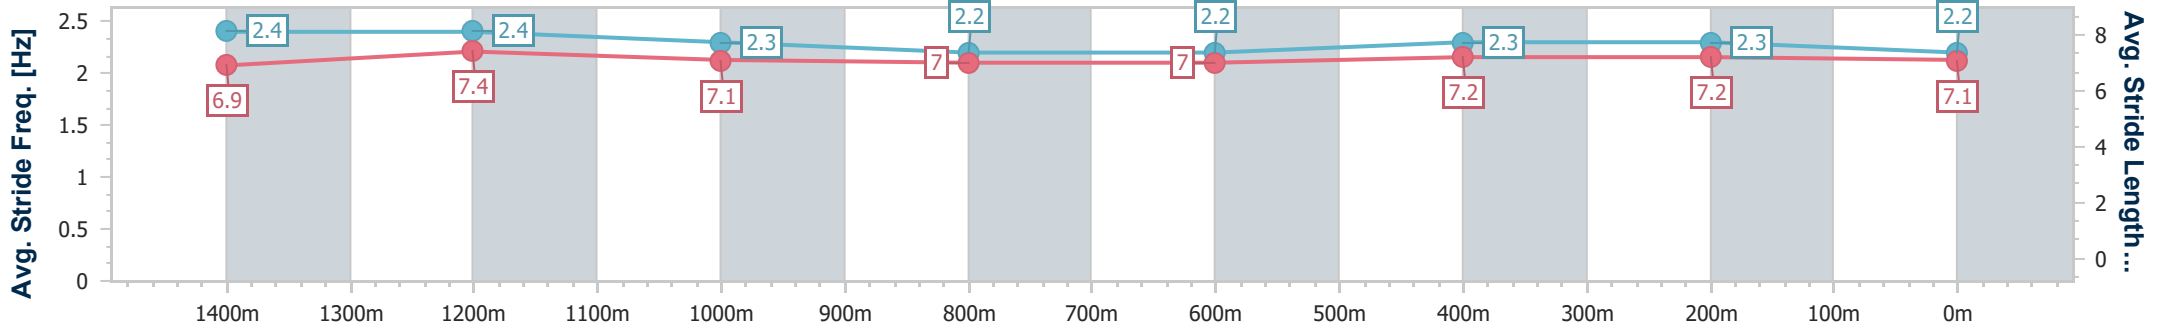

Horse/Jockey Name	Tavieslass
Final Rank	9
Fastest Section Time (Section)	0:11.44 (1400m)
Top Speed [km/h] (Section)	65.1 (Overall)
Race State	Finished

Sunshine Coast QLD Professional
Race 4: COASTLINE BMW Maiden Handicap - 1600m
05 January 2024 - 19:40
Track Rating: Soft 7, Weather: Fine, Rail Position: +7m

Section	Overall	1400m	1200m	1000m	800m	600m	400m	200m
Section Times	1:40.35 [9] (0:13.72)	1:26.63 [6] (0:11.44)	1:15.19 [5] (0:12.16)	1:03.03 [7] (0:12.84)	0:50.19 [6] (0:12.92)	0:37.27 [6] (0:12.35)	0:24.92 [7] (0:12.35)	0:12.57 [9] (0:12.57)
Average Speed [km/h]	52.4	63.3	59.2	56.4	56.2	58.7	58.5	57.2
Top Speed [km/h]	65.1	64.3	61.7	57.3	57.5	59.5	59.7	59.0
Avg. Dist. to Rail [m]	3.1	2.4	1.6	1.7	1.8	1.1	0.7	1.3
Avg. Stride Freq. [Hz]	2.4	2.4	2.3	2.2	2.2	2.3	2.3	2.2
Avg. Stride Length [m]	6.9	7.4	7.1	7.0	7.0	7.2	7.2	7.1

- [ ] Ranking at each section and finish
- -:-:- No data available at this section
- NA No data available