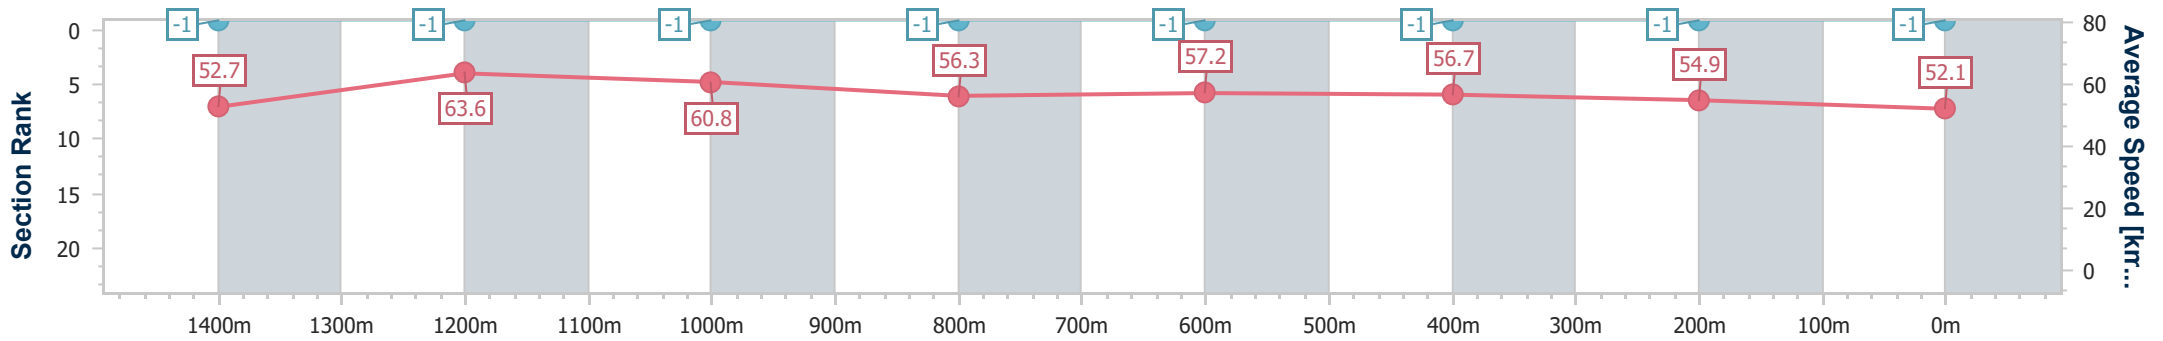

Horse/Jockey Name	Vadamoon
Final Rank	13
Fastest Section Time (Section)	0:11.49 (1400m)
Top Speed [km/h] (Section)	67.2 (1400m)
Race State	Finished

Sunshine Coast QLD Professional
Race 4: COASTLINE BMW Maiden Handicap - 1600m
05 January 2024 - 19:40
Track Rating: Soft 7, Weather: Fine, Rail Position: +7m

Section	Overall	1400m	1200m	1000m	800m	600m	400m	200m
Section Times	1:42.96 [13] (0:13.69)	1:29.27 [5] (0:11.49)	1:17.78 [6] (0:11.92)	1:05.86 [5] (0:12.95)	0:52.91 [5] (0:12.87)	0:40.04 [5] (0:13.08)	0:26.96 [11] (0:13.12)	0:13.84 [12] (0:13.84)
Average Speed [km/h]	52.7	63.6	60.8	56.3	57.2	56.7	54.9	52.1
Top Speed [km/h]	65.5	67.2	62.9	57.8	58.3	58.3	56.7	56.7
Avg. Dist. to Rail [m]	11.4	7.3	5.1	4.1	3.9	5.5	8.1	5.7
Avg. Stride Freq. [Hz]	2.4	2.4	2.3	2.2	2.3	2.3	2.3	2.2
Avg. Stride Length [m]	6.9	7.3	7.2	7.0	6.9	6.9	6.7	6.6

- [ ] Ranking at each section and finish
- -.-.- No data available at this section
- NA No data available