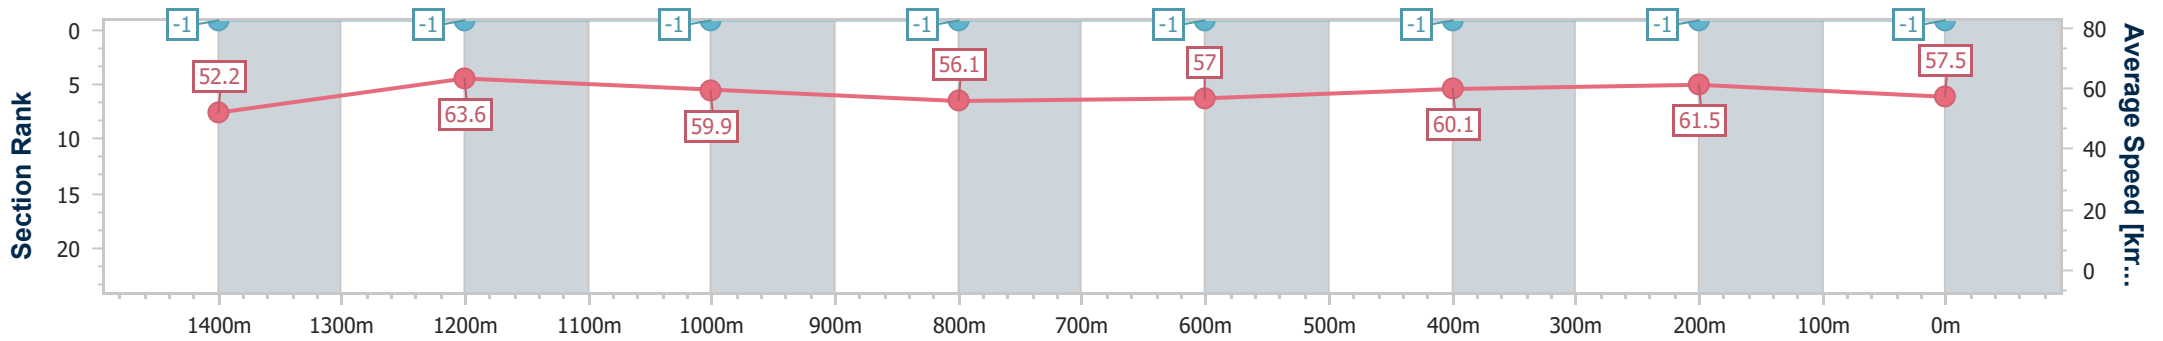

Horse/Jockey Name	Frijoles
Final Rank	3
Fastest Section Time (Section)	0:11.42 (1400m)
Top Speed [km/h] (Section)	68.7 (Overall)
Race State	Finished

Sunshine Coast QLD Professional
Race 4: COASTLINE BMW Maiden Handicap - 1600m
05 January 2024 - 19:40
Track Rating: Soft 7, Weather: Fine, Rail Position: +7m

Section	Overall	1400m	1200m	1000m	800m	600m	400m	200m
Section Times	1:39.40 [3] (0:13.82)	1:25.58 [7] (0:11.42)	1:14.16 [7] (0:12.02)	1:02.14 [6] (0:12.97)	0:49.17 [7] (0:12.86)	0:36.31 [7] (0:12.12)	0:24.19 [4] (0:11.70)	0:12.49 [3] (0:12.49)
Average Speed [km/h]	52.2	63.6	59.9	56.1	57.0	60.1	61.5	57.5
Top Speed [km/h]	68.7	64.8	62.9	57.3	57.4	62.1	62.8	59.3
Avg. Dist. to Rail [m]	11.1	3.4	3.6	3.6	2.9	1.8	1.9	3.0
Avg. Stride Freq. [Hz]	2.2	2.3	2.2	2.2	2.2	2.3	2.3	2.2
Avg. Stride Length [m]	7.2	7.7	7.4	7.2	7.3	7.3	7.5	7.3

- [ ] Ranking at each section and finish
- -.-.- No data available at this section
- NA No data available