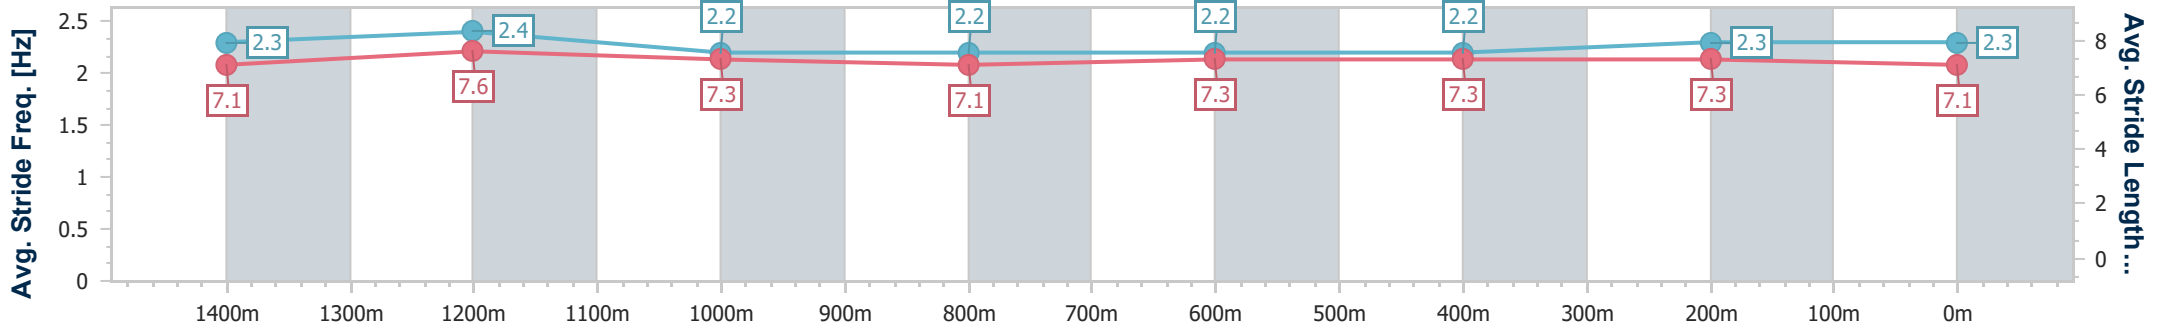

Horse/Jockey Name	Firebolt
Final Rank	2
Fastest Section Time (Section)	0:11.17 (1400m)
Top Speed [km/h] (Section)	66.3 (1400m)
Race State	Finished

Sunshine Coast QLD Professional
Race 4: COASTLINE BMW Maiden Handicap - 1600m
05 January 2024 - 19:40
Track Rating: Soft 7, Weather: Fine, Rail Position: +7m

Section	Overall	1400m	1200m	1000m	800m	600m	400m	200m
Section Times	1:39.31 [2] (0:13.69)	1:25.62 [4] (0:11.17)	1:14.45 [4] (0:12.20)	1:02.25 [4] (0:12.85)	0:49.40 [4] (0:12.93)	0:36.47 [4] (0:12.37)	0:24.10 [5] (0:11.87)	0:12.23 [4] (0:12.23)
Average Speed [km/h]	52.5	65.0	59.1	56.3	56.6	59.1	60.6	58.7
Top Speed [km/h]	66.3	66.3	62.1	57.4	57.9	60.1	62.5	61.8
Avg. Dist. to Rail [m]	4.1	2.3	2.0	1.4	3.3	2.2	1.1	1.5
Avg. Stride Freq. [Hz]	2.3	2.4	2.2	2.2	2.2	2.2	2.3	2.3
Avg. Stride Length [m]	7.1	7.6	7.3	7.1	7.3	7.3	7.3	7.1

- [ ] Ranking at each section and finish
- -.-.- No data available at this section
- NA No data available