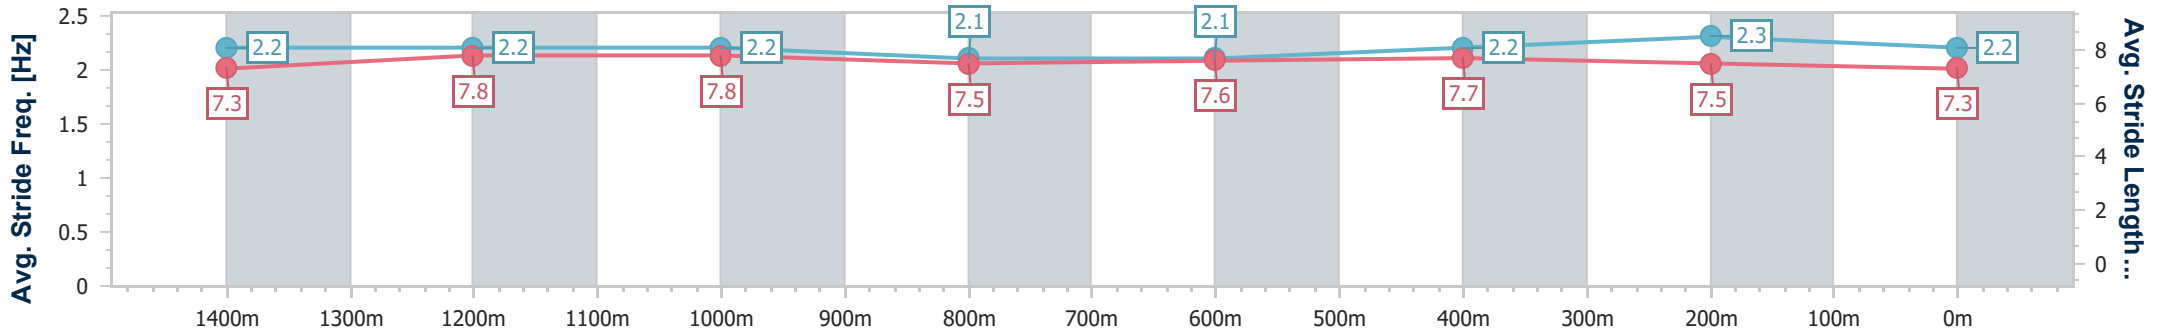

Horse/Jockey Name	Call Me Hilton
Final Rank	1
Fastest Section Time (Section)	0:11.50 (400m)
Top Speed [km/h] (Section)	67.9 (Overall)
Race State	Finished

Sunshine Coast QLD Professional
Race 4: COASTLINE BMW Maiden Handicap - 1600m
05 January 2024 - 19:40
Track Rating: Soft 7, Weather: Fine, Rail Position: +7m

Section	Overall	1400m	1200m	1000m	800m	600m	400m	200m
Section Times	1:39.25 [1] (0:14.04)	1:25.21 [9] (0:11.59)	1:13.62 [9] (0:12.02)	1:01.60 [8] (0:12.96)	0:48.64 [8] (0:12.66)	0:35.98 [8] (0:11.96)	0:24.02 [6] (0:11.50)	0:12.52 [1] (0:12.52)
Average Speed [km/h]	51.5	62.6	60.2	56.0	57.6	61.3	62.6	57.7
Top Speed [km/h]	67.9	65.2	62.7	57.1	59.0	63.2	63.9	60.9
Avg. Dist. to Rail [m]	5.3	3.5	3.3	3.0	2.4	3.1	4.2	5.4
Avg. Stride Freq. [Hz]	2.2	2.2	2.2	2.1	2.1	2.2	2.3	2.2
Avg. Stride Length [m]	7.3	7.8	7.8	7.5	7.6	7.7	7.5	7.3

- [ ] Ranking at each section and finish
- -.-.- No data available at this section
- NA No data available