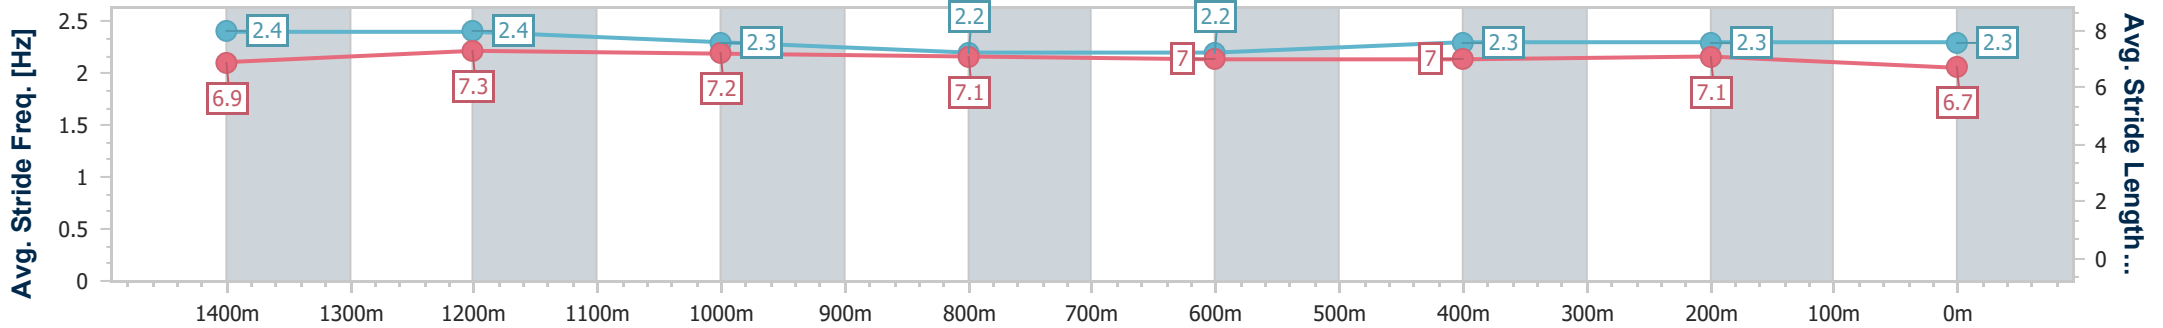

Horse/Jockey Name	Misty Gold
Final Rank	6
Fastest Section Time (Section)	0:11.27 (1400m)
Top Speed [km/h] (Section)	67.1 (Overall)
Race State	Finished

Sunshine Coast QLD Professional
Race 4: COASTLINE BMW Maiden Handicap - 1600m
05 January 2024 - 19:40
Track Rating: Soft 7, Weather: Fine, Rail Position: +7m

Section	Overall	1400m	1200m	1000m	800m	600m	400m	200m
Section Times	1:40.08 [6] (0:13.54)	1:26.54 [2] (0:11.27)	1:15.27 [3] (0:12.15)	1:03.12 [3] (0:12.86)	0:50.26 [3] (0:12.91)	0:37.35 [3] (0:12.38)	0:24.97 [3] (0:12.11)	0:12.86 [5] (0:12.86)
Average Speed [km/h]	53.3	64.0	59.5	56.1	56.2	58.5	59.5	56.0
Top Speed [km/h]	67.1	66.2	61.9	57.1	57.1	59.3	60.5	58.3
Avg. Dist. to Rail [m]	1.3	1.4	1.8	2.1	1.3	0.7	0.7	0.8
Avg. Stride Freq. [Hz]	2.4	2.4	2.3	2.2	2.2	2.3	2.3	2.3
Avg. Stride Length [m]	6.9	7.3	7.2	7.1	7.0	7.0	7.1	6.7

- [ ] Ranking at each section and finish
- -:-:- No data available at this section
- NA No data available