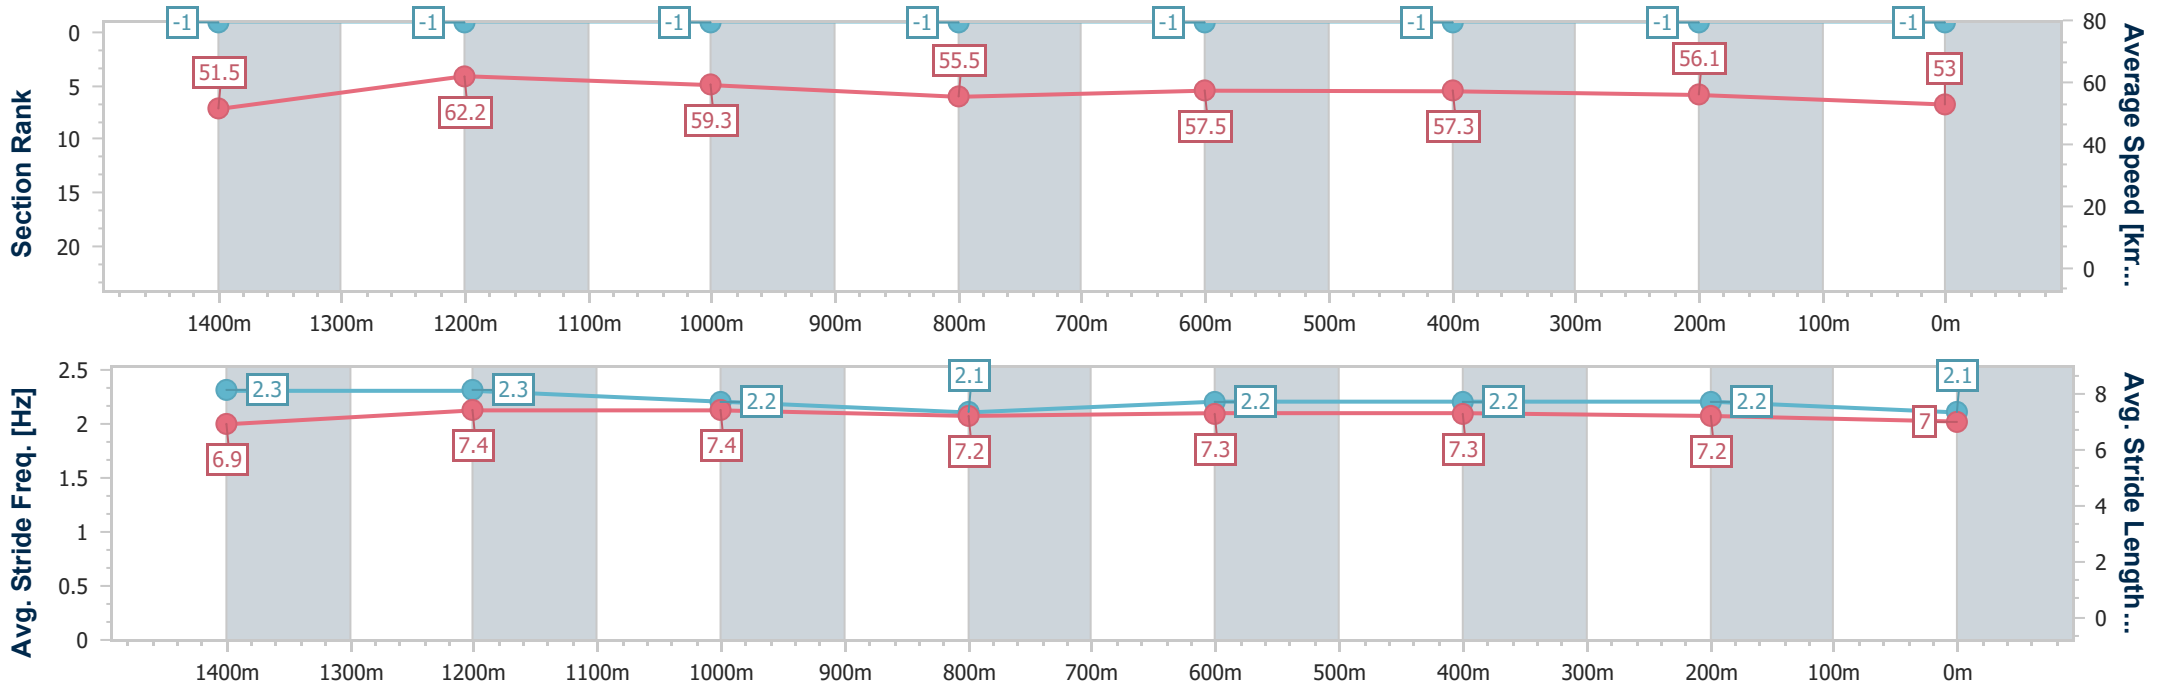

- [] Ranking at each section and finish
- :-:- No data available at this section
- NA No data available

Horse/Jockey Name	Wholelottatapin
Final Rank	12
Fastest Section Time (Section)	0:11.63 (1400m)
Top Speed [km/h] (Section)	65.7 (Overall)
Race State	Finished

Sunshine Coast QLD Professional
 Race 4: COASTLINE BMW Maiden Handicap - 1600m
 05 January 2024 - 19:40
 Track Rating: Soft 7, Weather: Fine, Rail Position: +7m

Section	Overall	1400m	1200m	1000m	800m	600m	400m	200m
Section Times	1:42.62 [12] (0:13.98)	1:28.64 [8] (0:11.63)	1:17.01 [8] (0:12.19)	1:04.82 [9] (0:13.02)	0:51.80 [9] (0:12.71)	0:39.09 [10] (0:12.68)	0:26.41 [12] (0:12.85)	0:13.56 [11] (0:13.56)
Average Speed [km/h]	51.5	62.2	59.3	55.5	57.5	57.3	56.1	53.0
Top Speed [km/h]	65.7	64.4	60.9	57.2	58.3	58.7	57.5	54.9
Avg. Dist. to Rail [m]	3.8	2.0	2.4	1.0	2.5	1.9	0.8	1.6
Avg. Stride Freq. [Hz]	2.3	2.3	2.2	2.1	2.2	2.2	2.2	2.1
Avg. Stride Length [m]	6.9	7.4	7.4	7.2	7.3	7.3	7.2	7.0