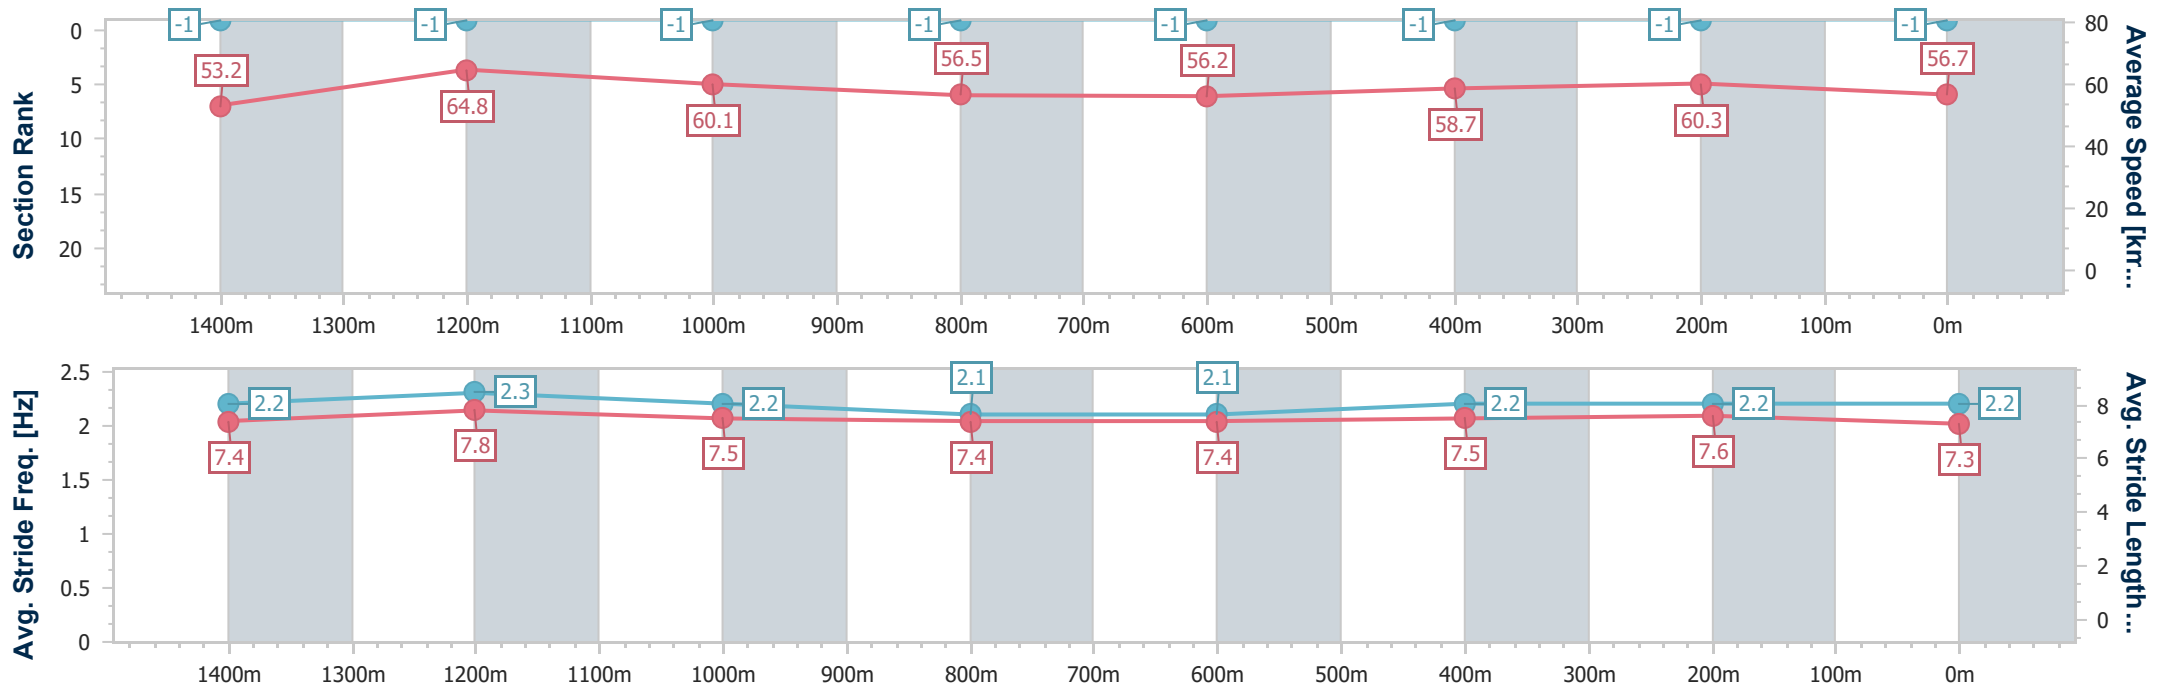

Horse/Jockey Name	Star Of Peru
Final Rank	4
Fastest Section Time (Section)	0:11.25 (1400m)
Top Speed [km/h] (Section)	67.0 (Overall)
Race State	Finished

Sunshine Coast QLD Professional
Race 4: COASTLINE BMW Maiden Handicap - 1600m
05 January 2024 - 19:40
Track Rating: Soft 7, Weather: Fine, Rail Position: +7m

Section	Overall	1400m	1200m	1000m	800m	600m	400m	200m
Section Times	1:39.52 [4] (0:13.52)	1:26.00 [1] (0:11.25)	1:14.75 [2] (0:12.03)	1:02.72 [1] (0:12.83)	0:49.89 [1] (0:12.94)	0:36.95 [1] (0:12.27)	0:24.68 [1] (0:11.95)	0:12.73 [2] (0:12.73)
Average Speed [km/h]	53.2	64.8	60.1	56.5	56.2	58.7	60.3	56.7
Top Speed [km/h]	67.0	65.6	64.1	57.4	58.1	59.9	61.3	59.3
Avg. Dist. to Rail [m]	7.3	4.6	2.8	1.9	1.8	0.4	0.3	0.4
Avg. Stride Freq. [Hz]	2.2	2.3	2.2	2.1	2.1	2.2	2.2	2.2
Avg. Stride Length [m]	7.4	7.8	7.5	7.4	7.4	7.5	7.6	7.3

- [ ] Ranking at each section and finish
- -.-.-.- No data available at this section
- NA No data available