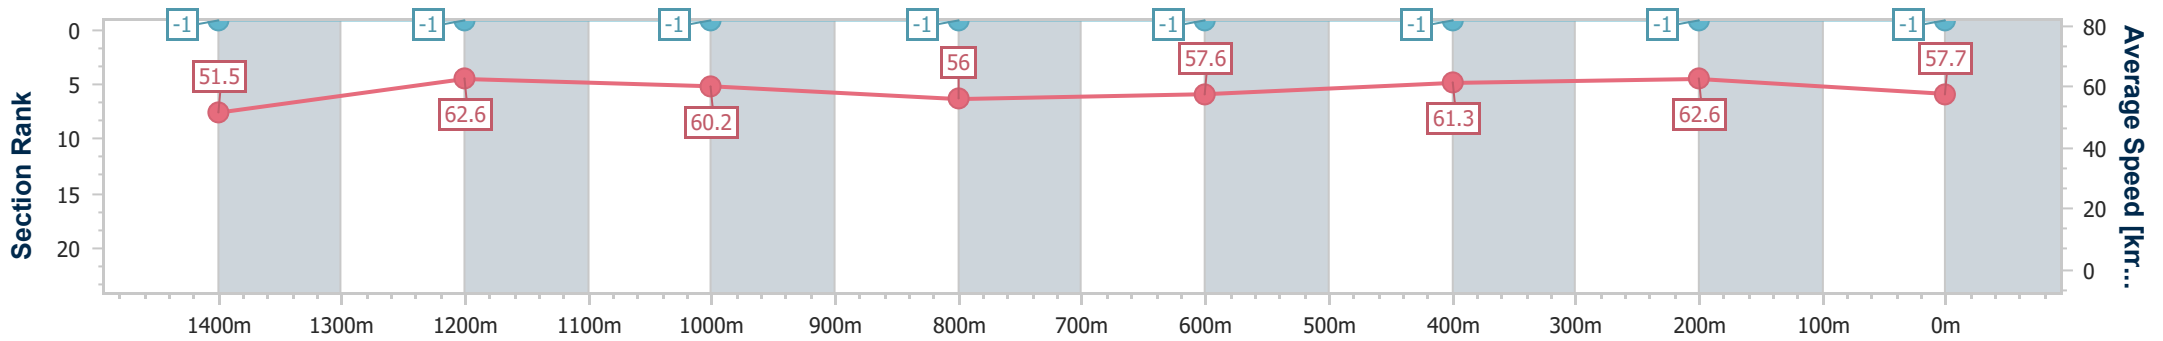

Horse/Jockey Name	Call Me Hilton
Final Rank	1
Fastest Section Time (Section)	0:11.50 (400m)
Top Speed [km/h] (Section)	67.9 (Overall)
Race State	Finished

Sunshine Coast QLD Professional
Race 4: COASTLINE BMW Maiden Handicap - 1600m
05 January 2024 - 19:40
Track Rating: Soft 7, Weather: Fine, Rail Position: +7m

Section	Overall	1400m	1200m	1000m	800m	600m	400m	200m
Section Times	1:39.25 [1] (0:14.04)	1:25.21 [9] (0:11.59)	1:13.62 [9] (0:12.02)	1:01.60 [8] (0:12.96)	0:48.64 [8] (0:12.66)	0:35.98 [8] (0:11.96)	0:24.02 [6] (0:11.50)	0:12.52 [1] (0:12.52)
Average Speed [km/h]	51.5	62.6	60.2	56.0	57.6	61.3	62.6	57.7
Top Speed [km/h]	67.9	65.2	62.7	57.1	59.0	63.2	63.9	60.9
Avg. Dist. to Rail [m]	5.3	3.5	3.3	3.0	2.4	3.1	4.2	5.4
Avg. Stride Freq. [Hz]	2.2	2.2	2.2	2.1	2.1	2.2	2.3	2.2
Avg. Stride Length [m]	7.3	7.8	7.8	7.5	7.6	7.7	7.5	7.3

- [ ] Ranking at each section and finish
- -.-.- No data available at this section
- NA No data available