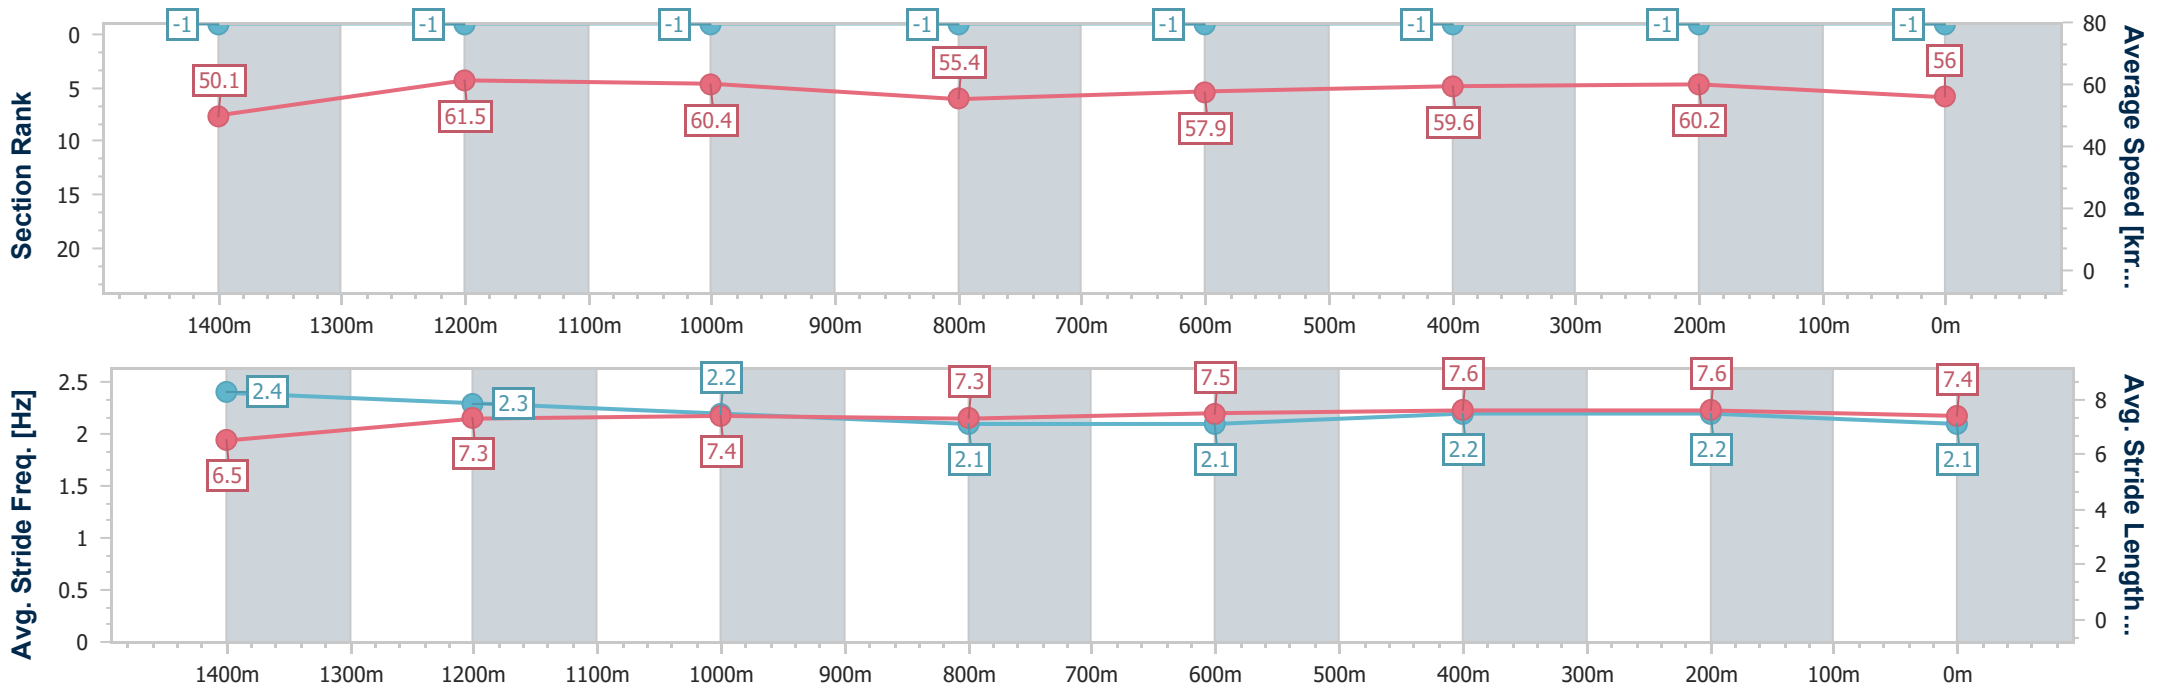

- [] Ranking at each section and finish
- :-:- No data available at this section
- NA No data available

Horse/Jockey Name	Forgets Me Not
Final Rank	11
Fastest Section Time (Section)	0:11.76 (1400m)
Top Speed [km/h] (Section)	65.9 (Overall)
Race State	Finished

Sunshine Coast QLD Professional
 Race 4: COASTLINE BMW Maiden Handicap - 1600m
 05 January 2024 - 19:40
 Track Rating: Soft 7, Weather: Fine, Rail Position: +7m

Section	Overall	1400m	1200m	1000m	800m	600m	400m	200m
Section Times	1:40.79 [11] (0:14.43)	1:26.36 [11] (0:11.76)	1:14.60 [11] (0:11.95)	1:02.65 [11] (0:13.09)	0:49.56 [12] (0:12.55)	0:37.01 [12] (0:12.19)	0:24.82 [10] (0:11.94)	0:12.88 [10] (0:12.88)
Average Speed [km/h]	50.1	61.5	60.4	55.4	57.9	59.6	60.2	56.0
Top Speed [km/h]	65.9	65.8	61.9	57.9	59.2	61.4	61.4	58.8
Avg. Dist. to Rail [m]	6.0	2.3	2.4	2.2	1.6	1.6	5.1	6.5
Avg. Stride Freq. [Hz]	2.4	2.3	2.2	2.1	2.1	2.2	2.2	2.1
Avg. Stride Length [m]	6.5	7.3	7.4	7.3	7.5	7.6	7.6	7.4