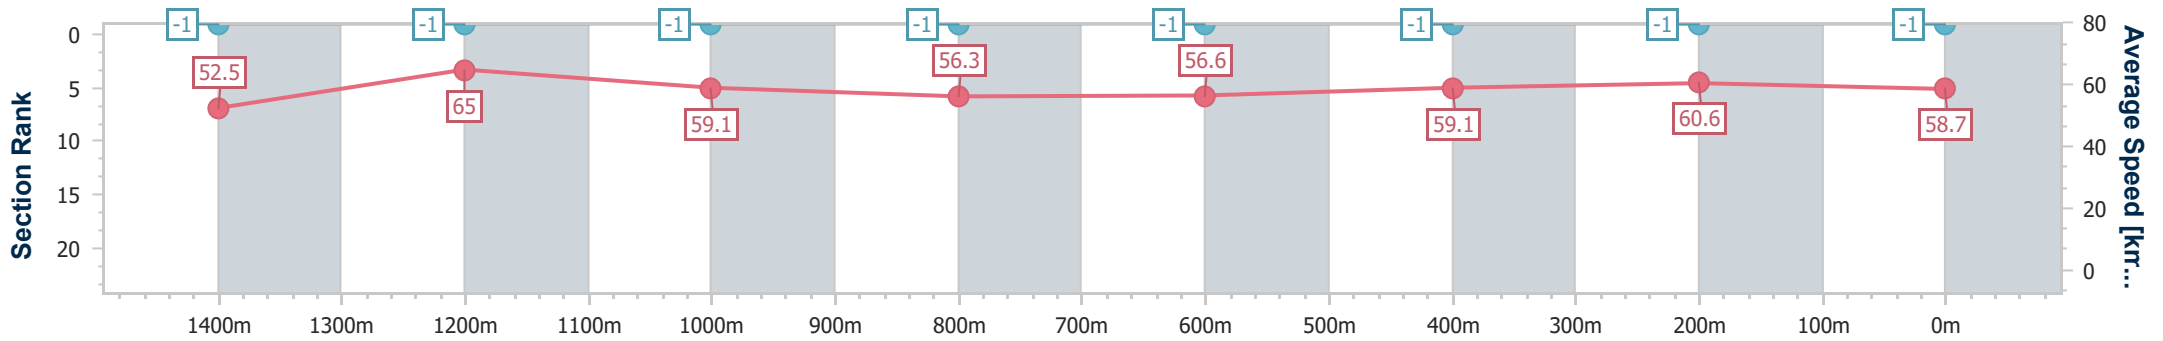

Horse/Jockey Name	Firebolt
Final Rank	2
Fastest Section Time (Section)	0:11.17 (1400m)
Top Speed [km/h] (Section)	66.3 (1400m)
Race State	Finished

Sunshine Coast QLD Professional
Race 4: COASTLINE BMW Maiden Handicap - 1600m
05 January 2024 - 19:40
Track Rating: Soft 7, Weather: Fine, Rail Position: +7m

Section	Overall	1400m	1200m	1000m	800m	600m	400m	200m
Section Times	1:39.31 [2] (0:13.69)	1:25.62 [4] (0:11.17)	1:14.45 [4] (0:12.20)	1:02.25 [4] (0:12.85)	0:49.40 [4] (0:12.93)	0:36.47 [4] (0:12.37)	0:24.10 [5] (0:11.87)	0:12.23 [4] (0:12.23)
Average Speed [km/h]	52.5	65.0	59.1	56.3	56.6	59.1	60.6	58.7
Top Speed [km/h]	66.3	66.3	62.1	57.4	57.9	60.1	62.5	61.8
Avg. Dist. to Rail [m]	4.1	2.3	2.0	1.4	3.3	2.2	1.1	1.5
Avg. Stride Freq. [Hz]	2.3	2.4	2.2	2.2	2.2	2.2	2.3	2.3
Avg. Stride Length [m]	7.1	7.6	7.3	7.1	7.3	7.3	7.3	7.1

- [ ] Ranking at each section and finish
- -.-.- No data available at this section
- NA No data available