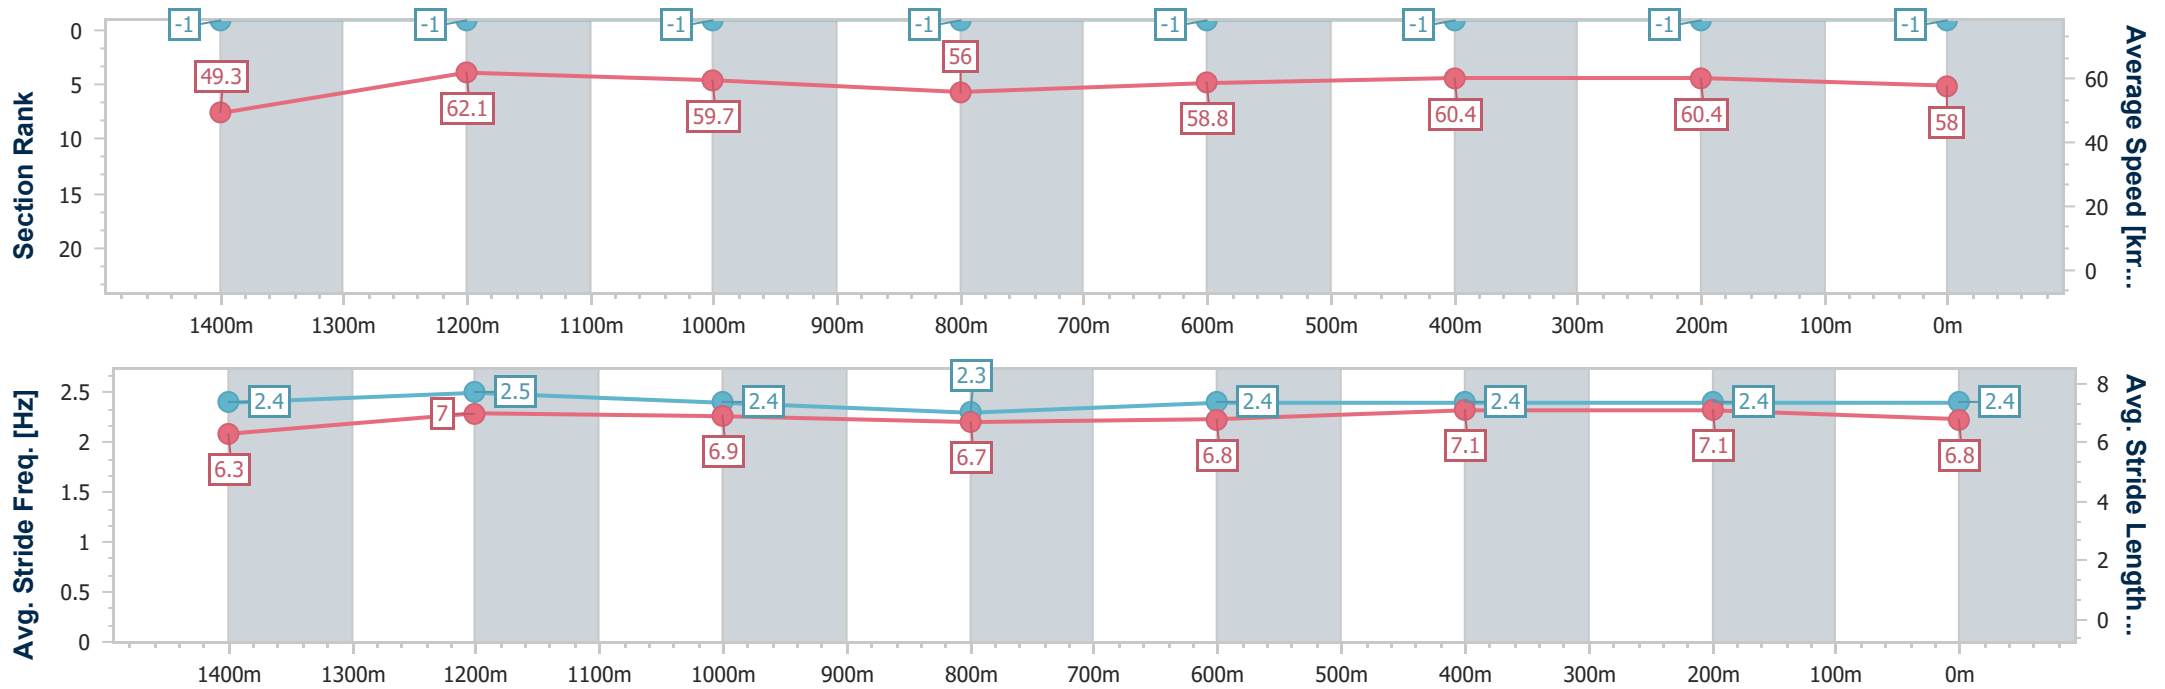

Horse/Jockey Name	Cailin Alainn
Final Rank	7
Fastest Section Time (Section)	0:11.60 (1400m)
Top Speed [km/h] (Section)	64.7 (Overall)
Race State	Finished

Sunshine Coast QLD Professional
Race 4: COASTLINE BMW Maiden Handicap - 1600m
05 January 2024 - 19:40
Track Rating: Soft 7, Weather: Fine, Rail Position: +7m

Section	Overall	1400m	1200m	1000m	800m	600m	400m	200m
Section Times	1:40.15 [7] (0:14.62)	1:25.53 [12] (0:11.60)	1:13.93 [12] (0:12.04)	1:01.89 [12] (0:12.95)	0:48.94 [11] (0:12.51)	0:36.43 [11] (0:12.08)	0:24.35 [9] (0:11.94)	0:12.41 [8] (0:12.41)
Average Speed [km/h]	49.3	62.1	59.7	56.0	58.8	60.4	60.4	58.0
Top Speed [km/h]	64.7	64.4	62.1	58.3	61.0	61.9	61.3	60.3
Avg. Dist. to Rail [m]	6.0	0.8	0.3	1.4	3.5	2.7	2.6	5.3
Avg. Stride Freq. [Hz]	2.4	2.5	2.4	2.3	2.4	2.4	2.4	2.4
Avg. Stride Length [m]	6.3	7.0	6.9	6.7	6.8	7.1	7.1	6.8

- [ ] Ranking at each section and finish
- -:-:- No data available at this section
- NA No data available