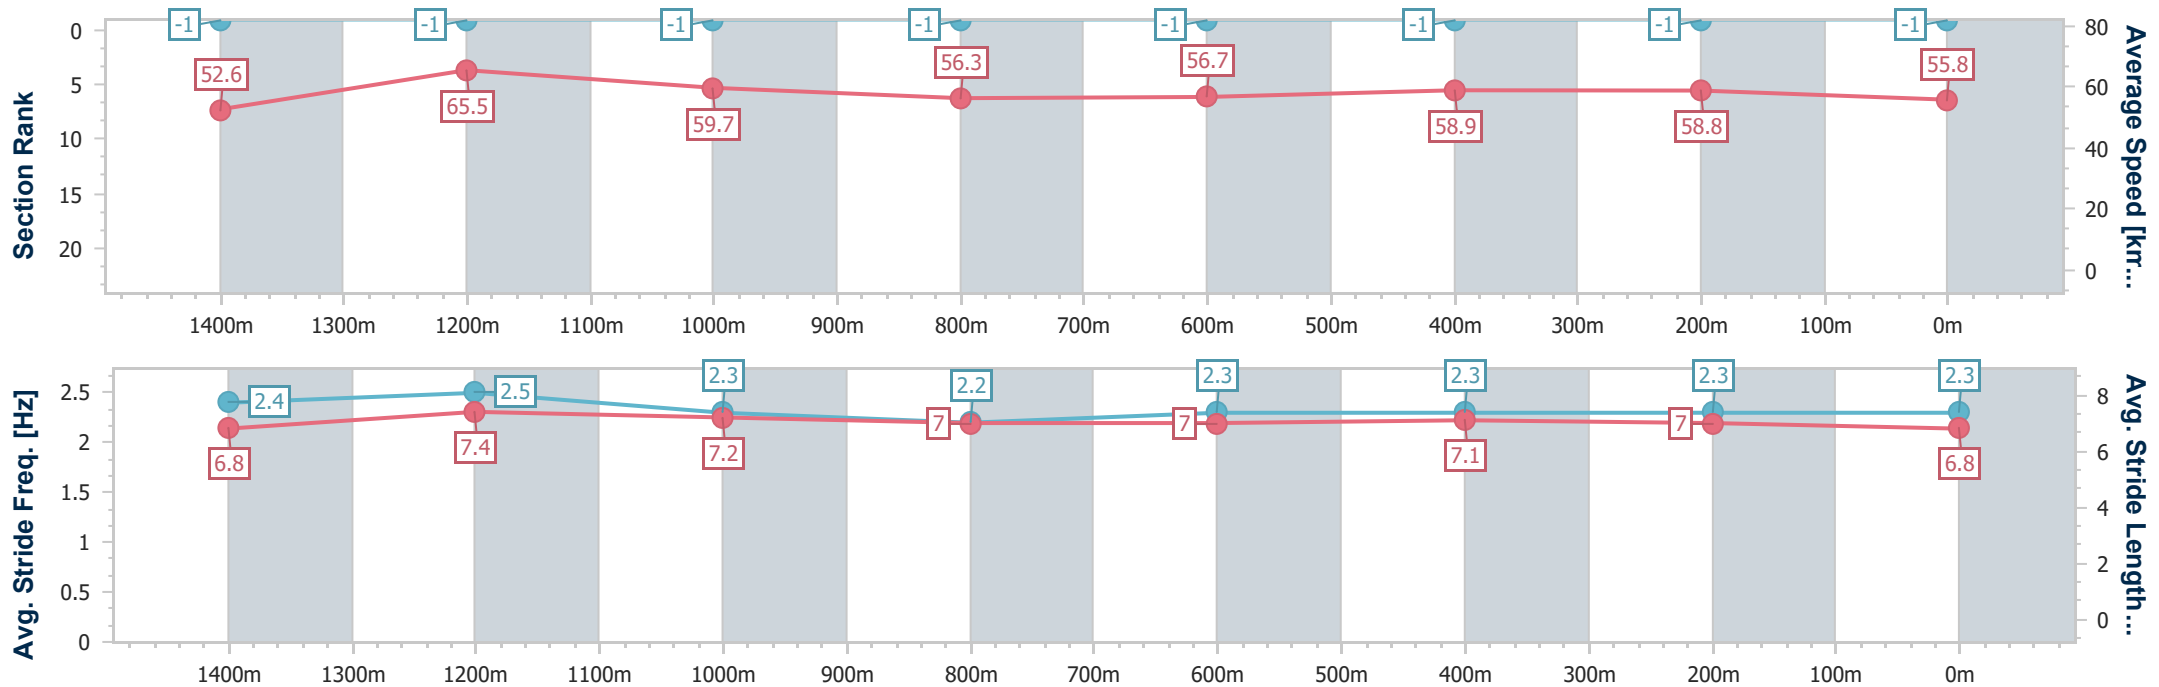

Sunshine Coast QLD Professional

Race 4: COASTLINE BMW Maiden Handicap - 1600m

05 January 2024 - 19:40

Track Rating: Soft 7, Weather: Fine, Rail Position: +7m

Section	Overall	1400m	1200m	1000m	800m	600m	400m	200m
Section Times	1:40.16 [8] (0:13.64)	1:26.52 [3] (0:11.11)	1:15.41 [1] (0:12.13)	1:03.28 [2] (0:12.87)	0:50.41 [2] (0:12.87)	0:37.54 [2] (0:12.40)	0:25.14 [2] (0:12.23)	0:12.91 [7] (0:12.91)
Average Speed [km/h]	52.6	65.5	59.7	56.3	56.7	58.9	58.8	55.8
Top Speed [km/h]	66.4	67.3	63.0	57.2	58.0	59.9	60.7	57.8
Avg. Dist. to Rail [m]	8.2	4.4	3.2	2.8	2.6	2.3	2.2	3.4
Avg. Stride Freq. [Hz]	2.4	2.5	2.3	2.2	2.3	2.3	2.3	2.3
Avg. Stride Length [m]	6.8	7.4	7.2	7.0	7.0	7.1	7.0	6.8

- [] Ranking at each section and finish
- .-.- No data available at this section
- NA No data available

Horse/Jockey Name	Tavieslass
Final Rank	9
Fastest Section Time (Section)	0:11.44 (1400m)
Top Speed [km/h] (Section)	65.1 (Overall)
Race State	Finished