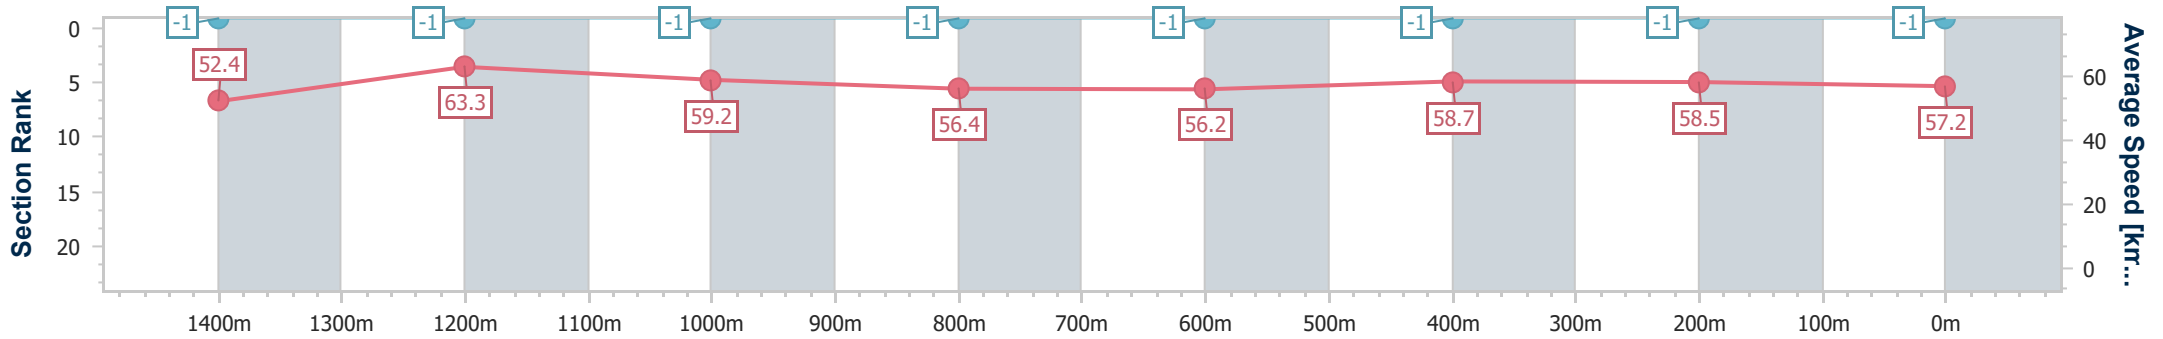

Horse/Jockey Name	Tavieslass
Final Rank	9
Fastest Section Time (Section)	0:11.44 (1400m)
Top Speed [km/h] (Section)	65.1 (Overall)
Race State	Finished

Sunshine Coast QLD Professional
Race 4: COASTLINE BMW Maiden Handicap - 1600m
05 January 2024 - 19:40
Track Rating: Soft 7, Weather: Fine, Rail Position: +7m

Section	Overall	1400m	1200m	1000m	800m	600m	400m	200m
Section Times	1:40.35 [9] (0:13.72)	1:26.63 [6] (0:11.44)	1:15.19 [5] (0:12.16)	1:03.03 [7] (0:12.84)	0:50.19 [6] (0:12.92)	0:37.27 [6] (0:12.35)	0:24.92 [7] (0:12.35)	0:12.57 [9] (0:12.57)
Average Speed [km/h]	52.4	63.3	59.2	56.4	56.2	58.7	58.5	57.2
Top Speed [km/h]	65.1	64.3	61.7	57.3	57.5	59.5	59.7	59.0
Avg. Dist. to Rail [m]	3.1	2.4	1.6	1.7	1.8	1.1	0.7	1.3
Avg. Stride Freq. [Hz]	2.4	2.4	2.3	2.2	2.2	2.3	2.3	2.2
Avg. Stride Length [m]	6.9	7.4	7.1	7.0	7.0	7.2	7.2	7.1

- [ ] Ranking at each section and finish
- -:-:- No data available at this section
- NA No data available