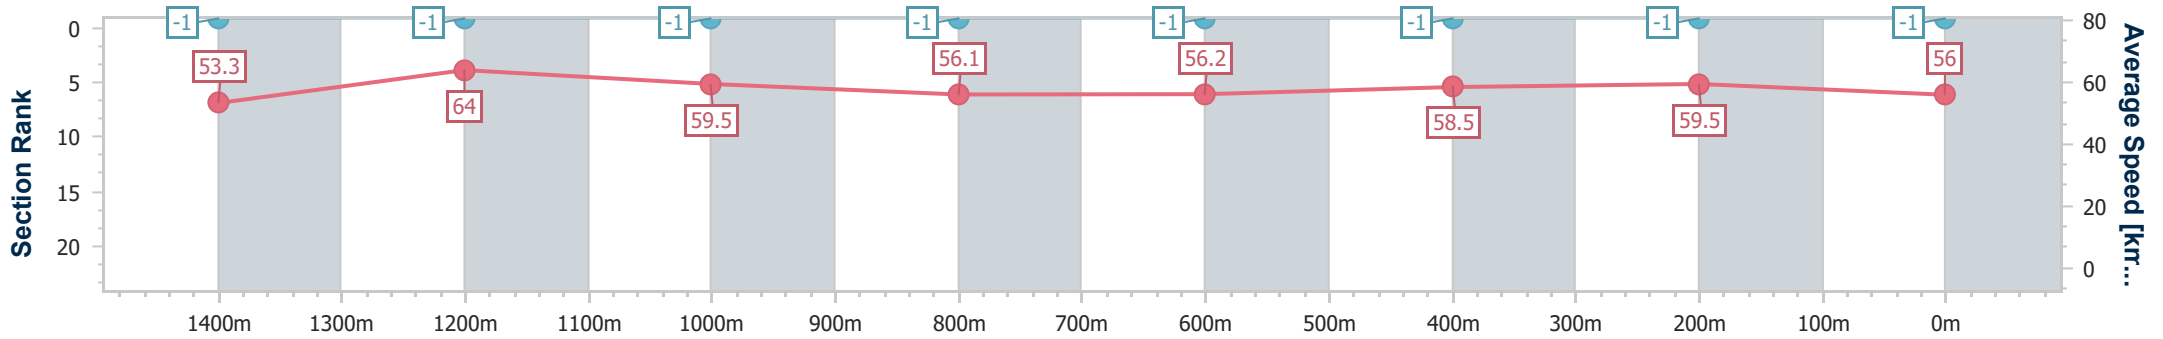

Horse/Jockey Name	Misty Gold
Final Rank	6
Fastest Section Time (Section)	0:11.27 (1400m)
Top Speed [km/h] (Section)	67.1 (Overall)
Race State	Finished

Sunshine Coast QLD Professional
Race 4: COASTLINE BMW Maiden Handicap - 1600m
05 January 2024 - 19:40
Track Rating: Soft 7, Weather: Fine, Rail Position: +7m

Section	Overall	1400m	1200m	1000m	800m	600m	400m	200m
Section Times	1:40.08 [6] (0:13.54)	1:26.54 [2] (0:11.27)	1:15.27 [3] (0:12.15)	1:03.12 [3] (0:12.86)	0:50.26 [3] (0:12.91)	0:37.35 [3] (0:12.38)	0:24.97 [3] (0:12.11)	0:12.86 [5] (0:12.86)
Average Speed [km/h]	53.3	64.0	59.5	56.1	56.2	58.5	59.5	56.0
Top Speed [km/h]	67.1	66.2	61.9	57.1	57.1	59.3	60.5	58.3
Avg. Dist. to Rail [m]	1.3	1.4	1.8	2.1	1.3	0.7	0.7	0.8
Avg. Stride Freq. [Hz]	2.4	2.4	2.3	2.2	2.2	2.3	2.3	2.3
Avg. Stride Length [m]	6.9	7.3	7.2	7.1	7.0	7.0	7.1	6.7

- [ ] Ranking at each section and finish
- -:-:- No data available at this section
- NA No data available