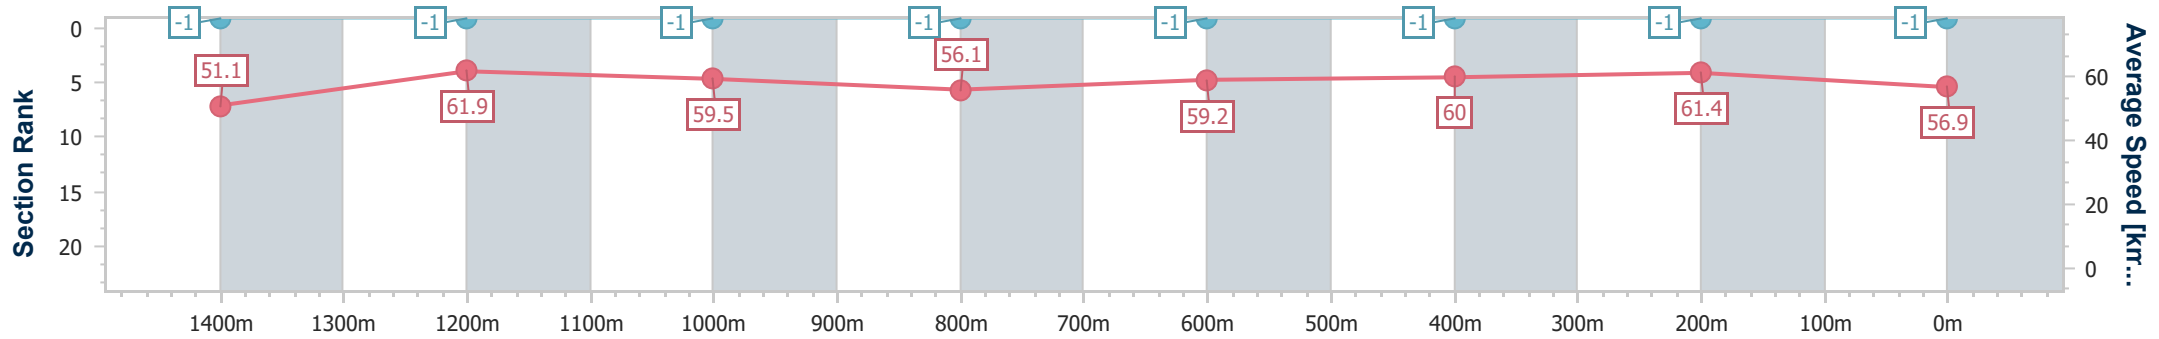

Sunshine Coast QLD Professional

Race 4: COASTLINE BMW Maiden Handicap - 1600m

05 January 2024 - 19:40

Track Rating: Soft 7, Weather: Fine, Rail Position: +7m

Section	Overall	1400m	1200m	1000m	800m	600m	400m	200m
Section Times	1:39.88 [5] (0:14.11)	1:25.77 [10] (0:11.73)	1:14.04 [10] (0:12.08)	1:01.96 [10] (0:12.98)	0:48.98 [10] (0:12.43)	0:36.55 [9] (0:12.18)	0:24.37 [8] (0:11.72)	0:12.65 [6] (0:12.65)
Average Speed [km/h]	51.1	61.9	59.5	56.1	59.2	60.0	61.4	56.9
Top Speed [km/h]	65.0	63.8	61.0	57.8	60.7	61.9	62.8	59.8
Avg. Dist. to Rail [m]	5.4	2.6	3.1	3.2	3.4	3.2	4.7	5.5
Avg. Stride Freq. [Hz]	2.2	2.3	2.3	2.2	2.3	2.3	2.3	2.2
Avg. Stride Length [m]	6.9	7.4	7.4	7.1	7.3	7.3	7.3	7.1