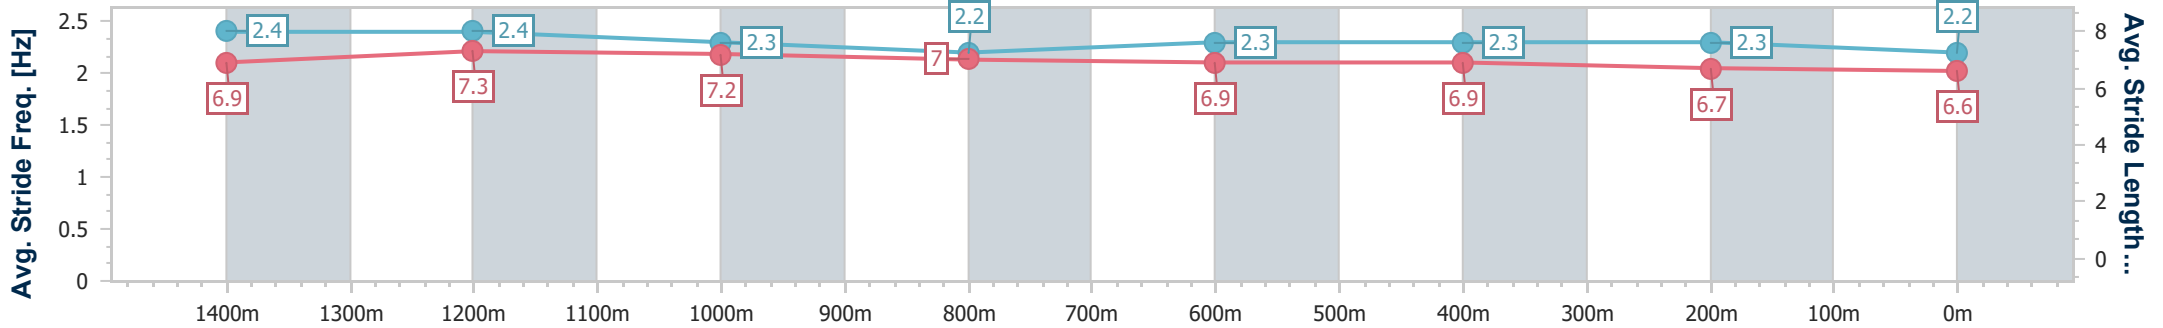

- [] Ranking at each section and finish
- .-.-.- No data available at this section
- NA No data available

Horse/Jockey Name	Vadamoon
Final Rank	13
Fastest Section Time (Section)	0:11.49 (1400m)
Top Speed [km/h] (Section)	67.2 (1400m)
Race State	Finished

Sunshine Coast QLD Professional
 Race 4: COASTLINE BMW Maiden Handicap - 1600m
 05 January 2024 - 19:40
 Track Rating: Soft 7, Weather: Fine, Rail Position: +7m

Section	Overall	1400m	1200m	1000m	800m	600m	400m	200m
Section Times	1:42.96 [13] (0:13.69)	1:29.27 [5] (0:11.49)	1:17.78 [6] (0:11.92)	1:05.86 [5] (0:12.95)	0:52.91 [5] (0:12.87)	0:40.04 [5] (0:13.08)	0:26.96 [11] (0:13.12)	0:13.84 [12] (0:13.84)
Average Speed [km/h]	52.7	63.6	60.8	56.3	57.2	56.7	54.9	52.1
Top Speed [km/h]	65.5	67.2	62.9	57.8	58.3	58.3	56.7	56.7
Avg. Dist. to Rail [m]	11.4	7.3	5.1	4.1	3.9	5.5	8.1	5.7
Avg. Stride Freq. [Hz]	2.4	2.4	2.3	2.2	2.3	2.3	2.3	2.2
Avg. Stride Length [m]	6.9	7.3	7.2	7.0	6.9	6.9	6.7	6.6