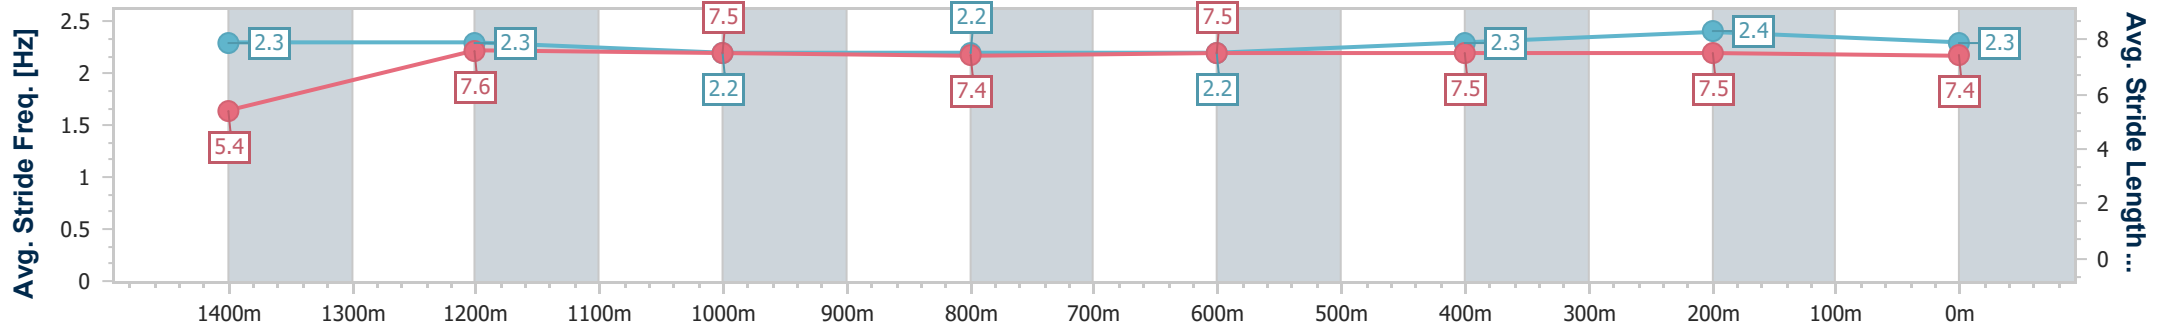

03 January 2024 - 13:54

Track Rating: Soft 6, Weather: Fine, Rail Position: +11m Entire

BRISBANE
RACING CLUB

Section	Overall	1400m	1200m	1000m	800m	600m	400m	200m
Section Times	1:31.69 [1] (0:08.29)	1:23.40 [1] (0:11.69)	1:11.71 [1] (0:12.08)	0:59.63 [1] (0:12.57)	0:47.06 [1] (0:12.40)	0:34.66 [1] (0:11.64)	0:23.02 [1] (0:11.15)	0:11.87 [1] (0:11.87)
Average Speed [km/h]	43.7	61.7	59.9	58.0	59.1	62.6	64.6	61.1
Top Speed [km/h]	61.7	63.4	61.7	59.4	59.7	66.8	66.8	63.3
Avg. Dist. to Rail [m]	8.1	1.8	1.8	2.7	4.1	2.2	0.5	1.7
Avg. Stride Freq. [Hz]	2.3	2.3	2.2	2.2	2.2	2.3	2.4	2.3
Avg. Stride Length [m]	5.4	7.6	7.5	7.4	7.5	7.5	7.5	7.4