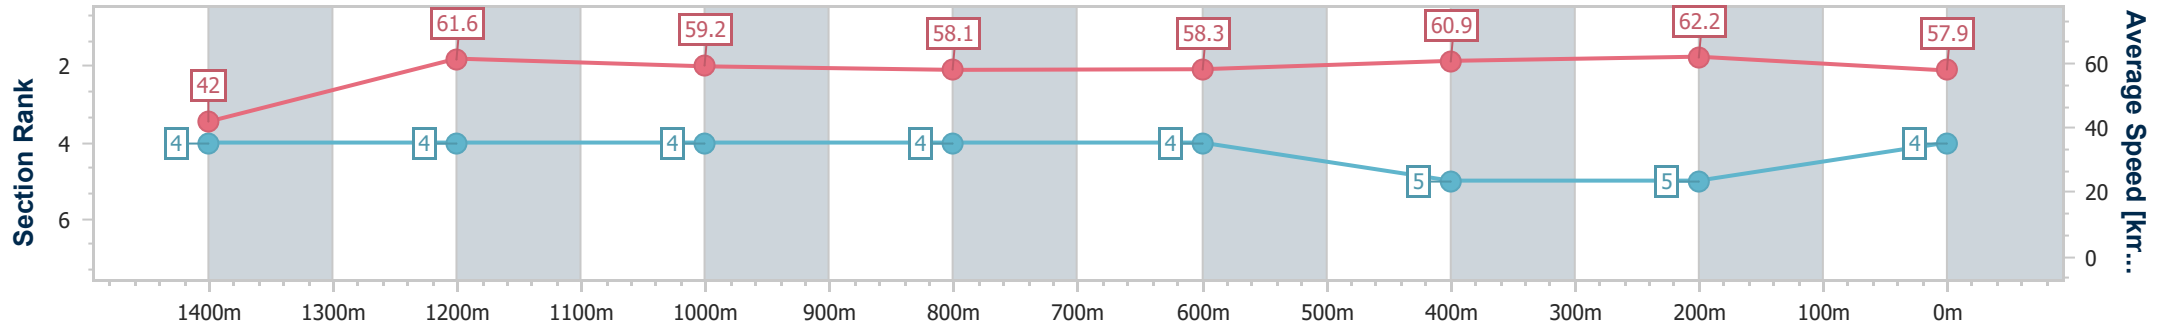

Section	Overall	1400m	1200m	1000m	800m	600m	400m	200m
Section Times	1:33.66 [4] (0:08.66)	1:25.00 [4] (0:11.72)	1:13.28 [4] (0:12.19)	1:01.09 [4] (0:12.52)	0:48.57 [4] (0:12.53)	0:36.04 [4] (0:11.92)	0:24.12 [5] (0:11.56)	0:12.56 [5] (0:12.56)
Average Speed [km/h]	42.0	61.6	59.2	58.1	58.3	60.9	62.2	57.9
Top Speed [km/h]	59.1	62.8	60.1	58.7	59.0	63.8	64.2	60.1
Avg. Dist. to Rail [m]	8.1	3.2	3.4	2.2	3.1	1.8	3.3	1.7
Avg. Stride Freq. [Hz]	2.1	2.3	2.2	2.1	2.2	2.2	2.4	2.3
Avg. Stride Length [m]	5.5	7.6	7.6	7.5	7.4	7.5	7.3	7.1