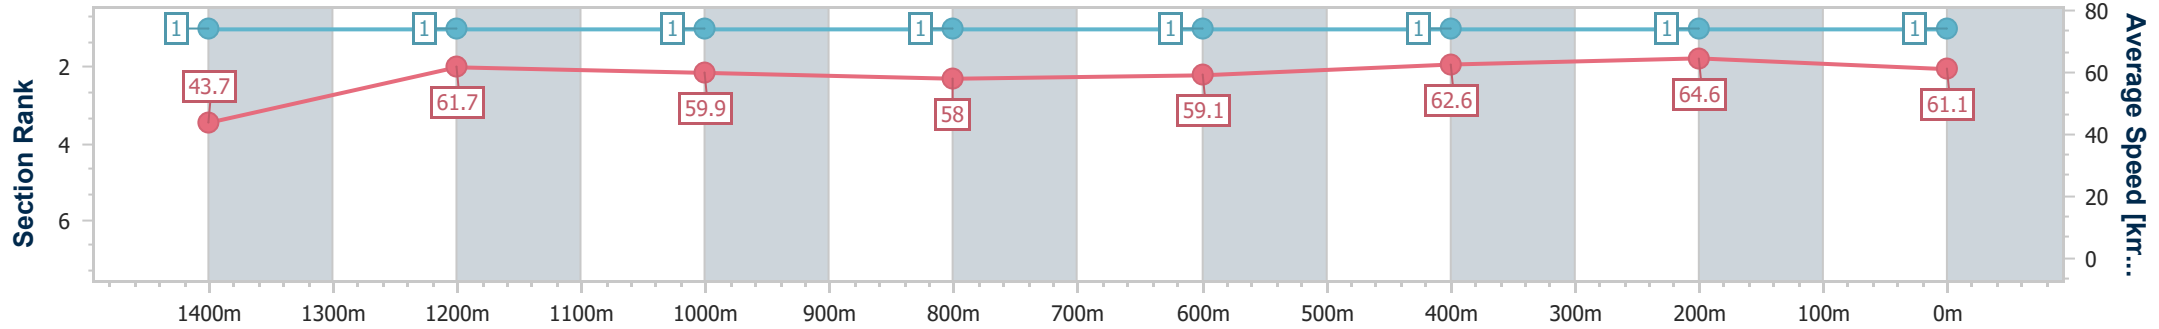

03 January 2024 - 13:54

Track Rating: Soft 6, Weather: Fine, Rail Position: +11m Entire

BRISBANE
RACING CLUB

Section	Overall	1400m	1200m	1000m	800m	600m	400m	200m
Section Times	1:31.69 [1] (0:08.29)	1:23.40 [1] (0:11.69)	1:11.71 [1] (0:12.08)	0:59.63 [1] (0:12.57)	0:47.06 [1] (0:12.40)	0:34.66 [1] (0:11.64)	0:23.02 [1] (0:11.15)	0:11.87 [1] (0:11.87)
Average Speed [km/h]	43.7	61.7	59.9	58.0	59.1	62.6	64.6	61.1
Top Speed [km/h]	61.7	63.4	61.7	59.4	59.7	66.8	66.8	63.3
Avg. Dist. to Rail [m]	8.1	1.8	1.8	2.7	4.1	2.2	0.5	1.7
Avg. Stride Freq. [Hz]	2.3	2.3	2.2	2.2	2.2	2.3	2.4	2.3
Avg. Stride Length [m]	5.4	7.6	7.5	7.4	7.5	7.5	7.5	7.4