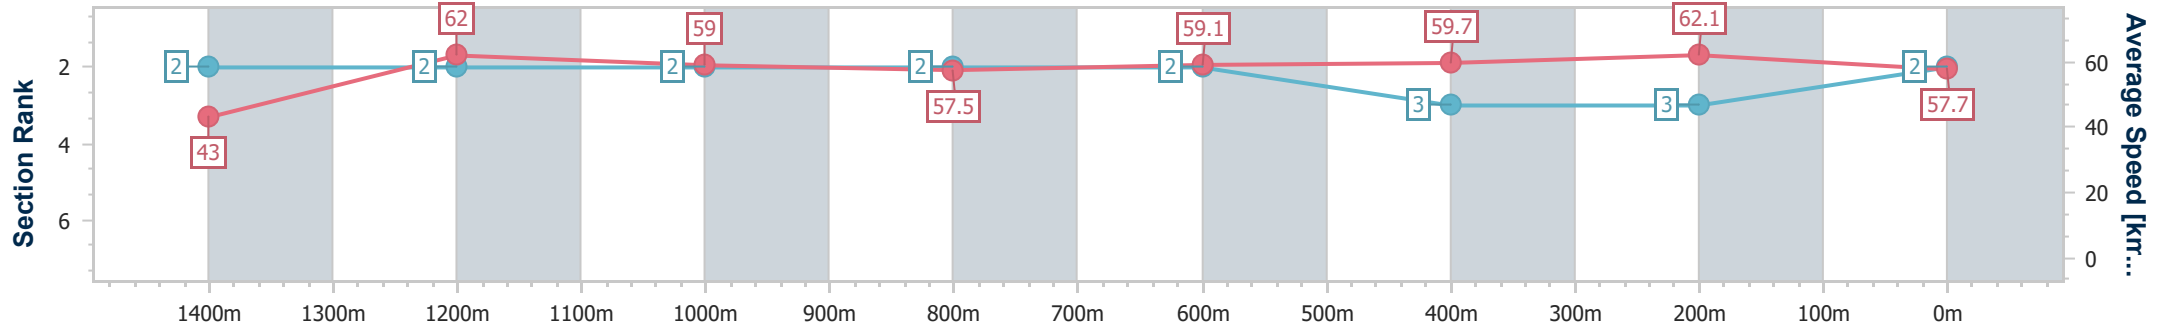

Section	Overall	1400m	1200m	1000m	800m	600m	400m	200m
Section Times	1:33.39 [2] (0:08.41)	1:24.98 [2] (0:11.65)	1:13.33 [2] (0:12.21)	1:01.12 [2] (0:12.57)	0:48.55 [2] (0:12.30)	0:36.25 [2] (0:12.09)	0:24.16 [3] (0:11.60)	0:12.56 [3] (0:12.56)
Average Speed [km/h]	43.0	62.0	59.0	57.5	59.1	59.7	62.1	57.7
Top Speed [km/h]	61.7	62.8	60.3	58.7	59.8	63.1	63.5	60.0
Avg. Dist. to Rail [m]	10.0	1.9	0.8	0.6	2.3	0.7	1.1	1.4
Avg. Stride Freq. [Hz]	2.1	2.3	2.2	2.2	2.2	2.2	2.3	2.3
Avg. Stride Length [m]	5.7	7.7	7.5	7.4	7.5	7.4	7.5	7.1