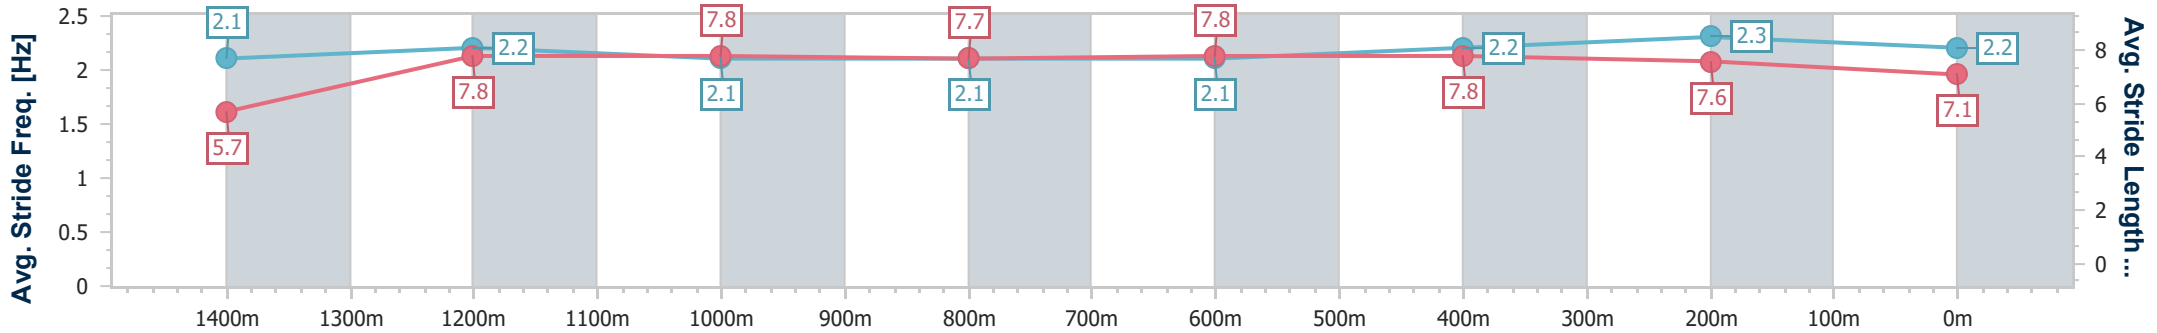

Section	Overall	1400m	1200m	1000m	800m	600m	400m	200m
Section Times	1:33.66 [4] (0:08.66)	1:25.00 [4] (0:11.72)	1:13.28 [4] (0:12.19)	1:01.09 [4] (0:12.52)	0:48.57 [4] (0:12.53)	0:36.04 [4] (0:11.92)	0:24.12 [5] (0:11.56)	0:12.56 [5] (0:12.56)
Average Speed [km/h]	42.0	61.6	59.2	58.1	58.3	60.9	62.2	57.9
Top Speed [km/h]	59.1	62.8	60.1	58.7	59.0	63.8	64.2	60.1
Avg. Dist. to Rail [m]	8.1	3.2	3.4	2.2	3.1	1.8	3.3	1.7
Avg. Stride Freq. [Hz]	2.1	2.3	2.2	2.1	2.2	2.2	2.4	2.3
Avg. Stride Length [m]	5.5	7.6	7.6	7.5	7.4	7.5	7.3	7.1

- [] Ranking at each section and finish
- .-.- No data available at this section
- NA No data available

Horse/Jockey Name	Risky Investment
Final Rank	5
Fastest Section Time (Section)	0:08.50 (Overall)
Top Speed [km/h] (Section)	63.9 (600m)
Race State	Finished

Section	Overall	1400m	1200m	1000m	800m	600m	400m	200m
Section Times	1:33.82 [5] (0:08.50)	1:25.32 [3] (0:11.81)	1:13.51 [3] (0:12.19)	1:01.32 [3] (0:12.52)	0:48.80 [3] (0:12.32)	0:36.48 [3] (0:11.80)	0:24.68 [2] (0:11.69)	0:12.99 [4] (0:12.99)
Average Speed [km/h]	42.4	61.2	59.1	58.1	59.4	61.7	61.7	55.9
Top Speed [km/h]	59.9	62.1	60.0	58.9	60.3	63.9	63.4	59.0
Avg. Dist. to Rail [m]	6.9	2.6	2.4	1.8	3.2	2.7	3.3	2.2
Avg. Stride Freq. [Hz]	2.1	2.2	2.1	2.1	2.1	2.2	2.3	2.2
Avg. Stride Length [m]	5.7	7.8	7.8	7.7	7.8	7.8	7.6	7.1