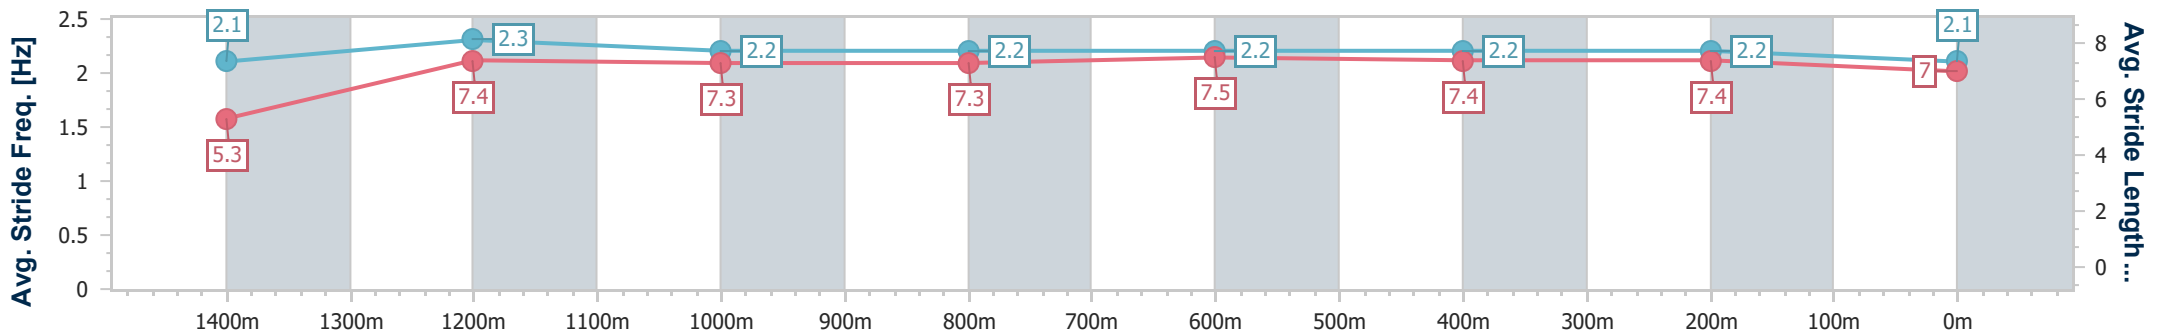

Section	Overall	1400m	1200m	1000m	800m	600m	400m	200m
Section Times	1:33.82 [5] (0:08.50)	1:25.32 [3] (0:11.81)	1:13.51 [3] (0:12.19)	1:01.32 [3] (0:12.52)	0:48.80 [3] (0:12.32)	0:36.48 [3] (0:11.80)	0:24.68 [2] (0:11.69)	0:12.99 [4] (0:12.99)
Average Speed [km/h]	42.4	61.2	59.1	58.1	59.4	61.7	61.7	55.9
Top Speed [km/h]	59.9	62.1	60.0	58.9	60.3	63.9	63.4	59.0
Avg. Dist. to Rail [m]	6.9	2.6	2.4	1.8	3.2	2.7	3.3	2.2
Avg. Stride Freq. [Hz]	2.1	2.2	2.1	2.1	2.1	2.2	2.3	2.2
Avg. Stride Length [m]	5.7	7.8	7.8	7.7	7.8	7.8	7.6	7.1

- [] Ranking at each section and finish
- .-.- No data available at this section
- NA No data available

Horse/Jockey Name	The Garf
Final Rank	6
Fastest Section Time (Section)	0:08.96 (Overall)
Top Speed [km/h] (Section)	63.2 (1400m)
Race State	Finished

Section	Overall	1400m	1200m	1000m	800m	600m	400m	200m
Section Times	1:35.73 [6] (0:08.96)	1:26.77 [6] (0:11.62)	1:15.15 [6] (0:12.25)	1:02.90 [6] (0:12.63)	0:50.27 [6] (0:12.53)	0:37.74 [6] (0:12.06)	0:25.68 [6] (0:12.25)	0:13.43 [6] (0:13.43)
Average Speed [km/h]	40.3	62.2	59.2	58.3	58.7	59.4	58.7	53.7
Top Speed [km/h]	60.4	63.2	61.5	59.3	59.2	60.5	61.1	56.9
Avg. Dist. to Rail [m]	7.4	3.7	4.4	4.7	4.6	1.4	0.4	0.5
Avg. Stride Freq. [Hz]	2.1	2.3	2.2	2.2	2.2	2.2	2.2	2.1
Avg. Stride Length [m]	5.3	7.4	7.3	7.3	7.5	7.4	7.4	7.0

- [] Ranking at each section and finish
- .-.- No data available at this section
- NA No data available