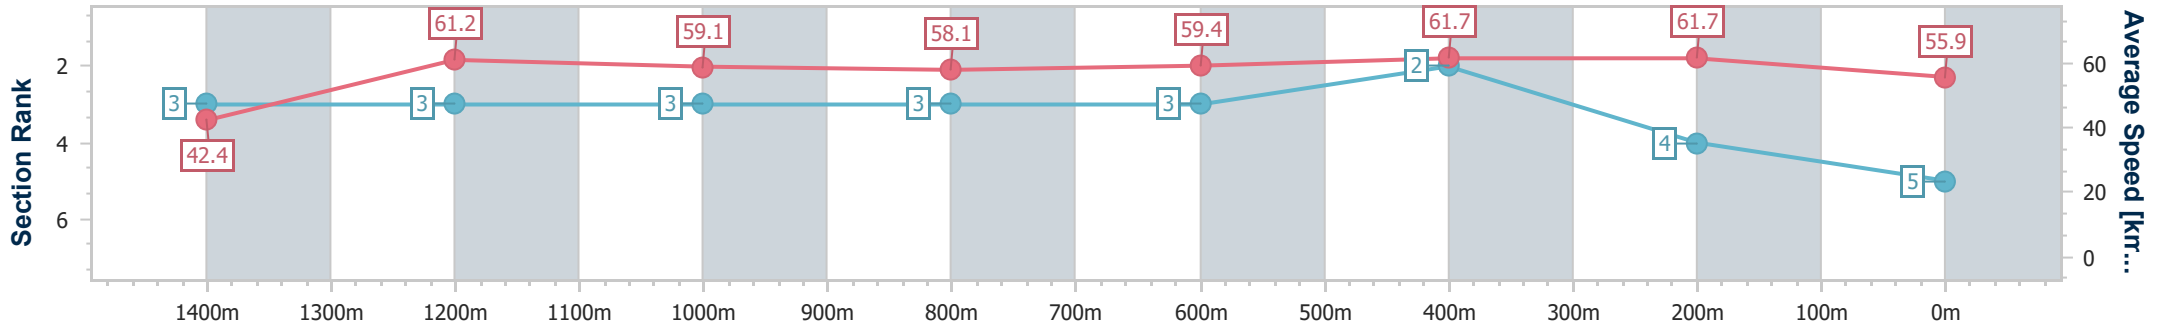

- [] Ranking at each section and finish
- .-.- No data available at this section
- NA No data available

Horse/Jockey Name	Risky Investment
Final Rank	5
Fastest Section Time (Section)	0:08.50 (Overall)
Top Speed [km/h] (Section)	63.9 (600m)
Race State	Finished

Section	Overall	1400m	1200m	1000m	800m	600m	400m	200m
Section Times	1:33.82 [5] (0:08.50)	1:25.32 [3] (0:11.81)	1:13.51 [3] (0:12.19)	1:01.32 [3] (0:12.52)	0:48.80 [3] (0:12.32)	0:36.48 [3] (0:11.80)	0:24.68 [2] (0:11.69)	0:12.99 [4] (0:12.99)
Average Speed [km/h]	42.4	61.2	59.1	58.1	59.4	61.7	61.7	55.9
Top Speed [km/h]	59.9	62.1	60.0	58.9	60.3	63.9	63.4	59.0
Avg. Dist. to Rail [m]	6.9	2.6	2.4	1.8	3.2	2.7	3.3	2.2
Avg. Stride Freq. [Hz]	2.1	2.2	2.1	2.1	2.1	2.2	2.3	2.2
Avg. Stride Length [m]	5.7	7.8	7.8	7.7	7.8	7.8	7.6	7.1