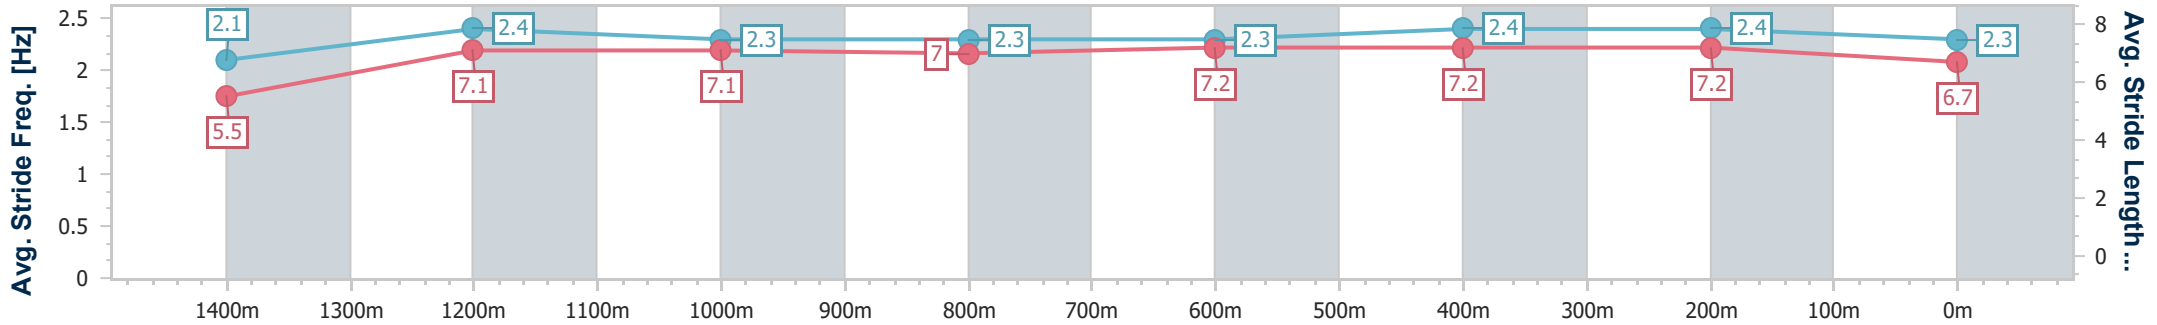

Section	Overall	1400m	1200m	1000m	800m	600m	400m	200m
Section Times	1:33.46 [3] (0:08.69)	1:24.77 [5] (0:11.84)	1:12.93 [5] (0:12.22)	1:00.71 [5] (0:12.51)	0:48.20 [5] (0:12.38)	0:35.82 [5] (0:11.59)	0:24.23 [4] (0:11.50)	0:12.73 [2] (0:12.73)
Average Speed [km/h]	41.6	60.8	59.2	58.0	59.3	62.3	62.7	56.9
Top Speed [km/h]	60.0	61.7	59.8	58.9	60.6	64.0	64.5	60.0
Avg. Dist. to Rail [m]	5.1	1.9	2.0	2.1	3.2	1.1	1.8	0.8
Avg. Stride Freq. [Hz]	2.1	2.4	2.3	2.3	2.3	2.4	2.4	2.3
Avg. Stride Length [m]	5.5	7.1	7.1	7.0	7.2	7.2	7.2	6.7