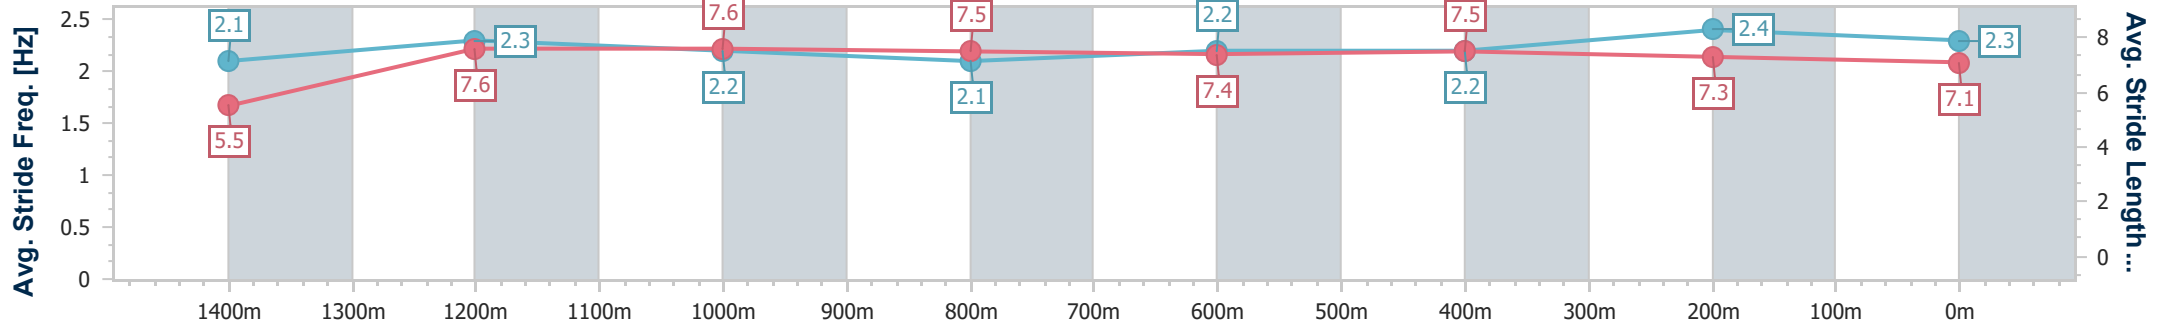

Section	Overall	1400m	1200m	1000m	800m	600m	400m	200m
Section Times	1:33.66 [4] (0:08.66)	1:25.00 [4] (0:11.72)	1:13.28 [4] (0:12.19)	1:01.09 [4] (0:12.52)	0:48.57 [4] (0:12.53)	0:36.04 [4] (0:11.92)	0:24.12 [5] (0:11.56)	0:12.56 [5] (0:12.56)
Average Speed [km/h]	42.0	61.6	59.2	58.1	58.3	60.9	62.2	57.9
Top Speed [km/h]	59.1	62.8	60.1	58.7	59.0	63.8	64.2	60.1
Avg. Dist. to Rail [m]	8.1	3.2	3.4	2.2	3.1	1.8	3.3	1.7
Avg. Stride Freq. [Hz]	2.1	2.3	2.2	2.1	2.2	2.2	2.4	2.3
Avg. Stride Length [m]	5.5	7.6	7.6	7.5	7.4	7.5	7.3	7.1