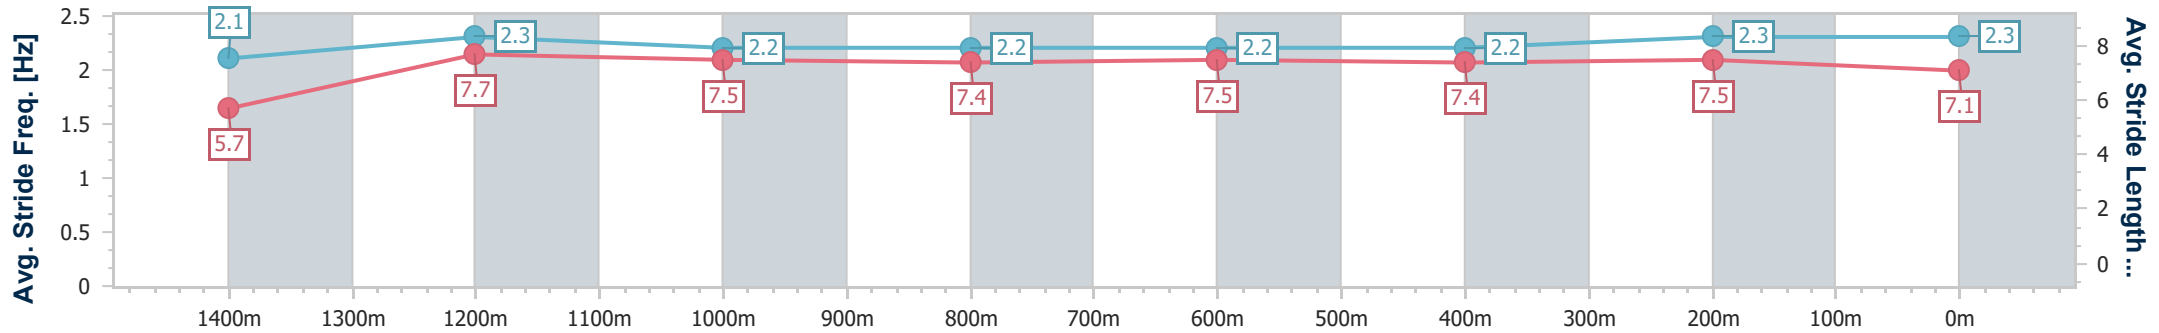

Section	Overall	1400m	1200m	1000m	800m	600m	400m	200m
Section Times	1:33.39 [2] (0:08.41)	1:24.98 [2] (0:11.65)	1:13.33 [2] (0:12.21)	1:01.12 [2] (0:12.57)	0:48.55 [2] (0:12.30)	0:36.25 [2] (0:12.09)	0:24.16 [3] (0:11.60)	0:12.56 [3] (0:12.56)
Average Speed [km/h]	43.0	62.0	59.0	57.5	59.1	59.7	62.1	57.7
Top Speed [km/h]	61.7	62.8	60.3	58.7	59.8	63.1	63.5	60.0
Avg. Dist. to Rail [m]	10.0	1.9	0.8	0.6	2.3	0.7	1.1	1.4
Avg. Stride Freq. [Hz]	2.1	2.3	2.2	2.2	2.2	2.2	2.3	2.3
Avg. Stride Length [m]	5.7	7.7	7.5	7.4	7.5	7.4	7.5	7.1