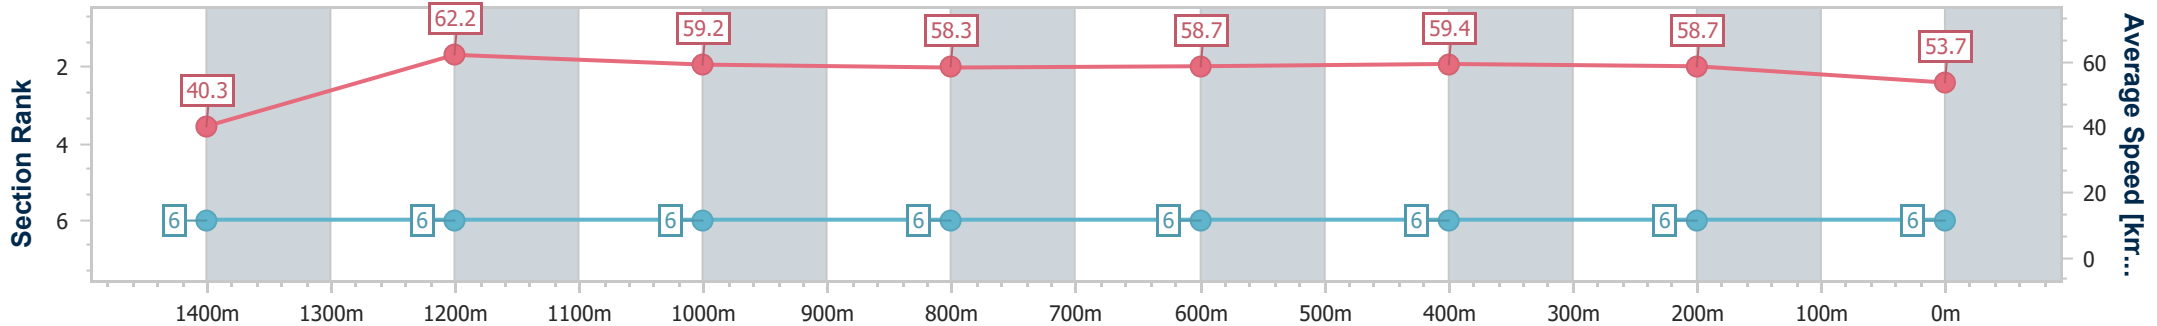

- [] Ranking at each section and finish
- .-.- No data available at this section
- NA No data available

Horse/Jockey Name	The Garf
Final Rank	6
Fastest Section Time (Section)	0:08.96 (Overall)
Top Speed [km/h] (Section)	63.2 (1400m)
Race State	Finished

Section	Overall	1400m	1200m	1000m	800m	600m	400m	200m
Section Times	1:35.73 [6] (0:08.96)	1:26.77 [6] (0:11.62)	1:15.15 [6] (0:12.25)	1:02.90 [6] (0:12.63)	0:50.27 [6] (0:12.53)	0:37.74 [6] (0:12.06)	0:25.68 [6] (0:12.25)	0:13.43 [6] (0:13.43)
Average Speed [km/h]	40.3	62.2	59.2	58.3	58.7	59.4	58.7	53.7
Top Speed [km/h]	60.4	63.2	61.5	59.3	59.2	60.5	61.1	56.9
Avg. Dist. to Rail [m]	7.4	3.7	4.4	4.7	4.6	1.4	0.4	0.5
Avg. Stride Freq. [Hz]	2.1	2.3	2.2	2.2	2.2	2.2	2.2	2.1
Avg. Stride Length [m]	5.3	7.4	7.3	7.3	7.5	7.4	7.4	7.0

- [] Ranking at each section and finish
- .-.- No data available at this section
- NA No data available