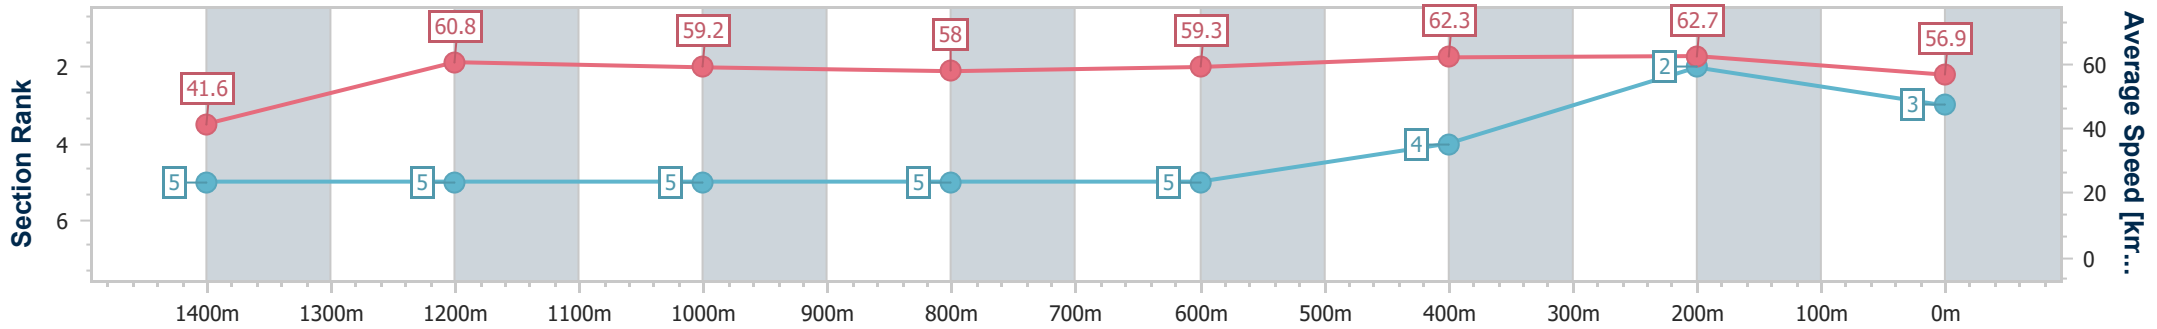

Section	Overall	1400m	1200m	1000m	800m	600m	400m	200m
Section Times	1:33.46 [3] (0:08.69)	1:24.77 [5] (0:11.84)	1:12.93 [5] (0:12.22)	1:00.71 [5] (0:12.51)	0:48.20 [5] (0:12.38)	0:35.82 [5] (0:11.59)	0:24.23 [4] (0:11.50)	0:12.73 [2] (0:12.73)
Average Speed [km/h]	41.6	60.8	59.2	58.0	59.3	62.3	62.7	56.9
Top Speed [km/h]	60.0	61.7	59.8	58.9	60.6	64.0	64.5	60.0
Avg. Dist. to Rail [m]	5.1	1.9	2.0	2.1	3.2	1.1	1.8	0.8
Avg. Stride Freq. [Hz]	2.1	2.4	2.3	2.3	2.3	2.4	2.4	2.3
Avg. Stride Length [m]	5.5	7.1	7.1	7.0	7.2	7.2	7.2	6.7