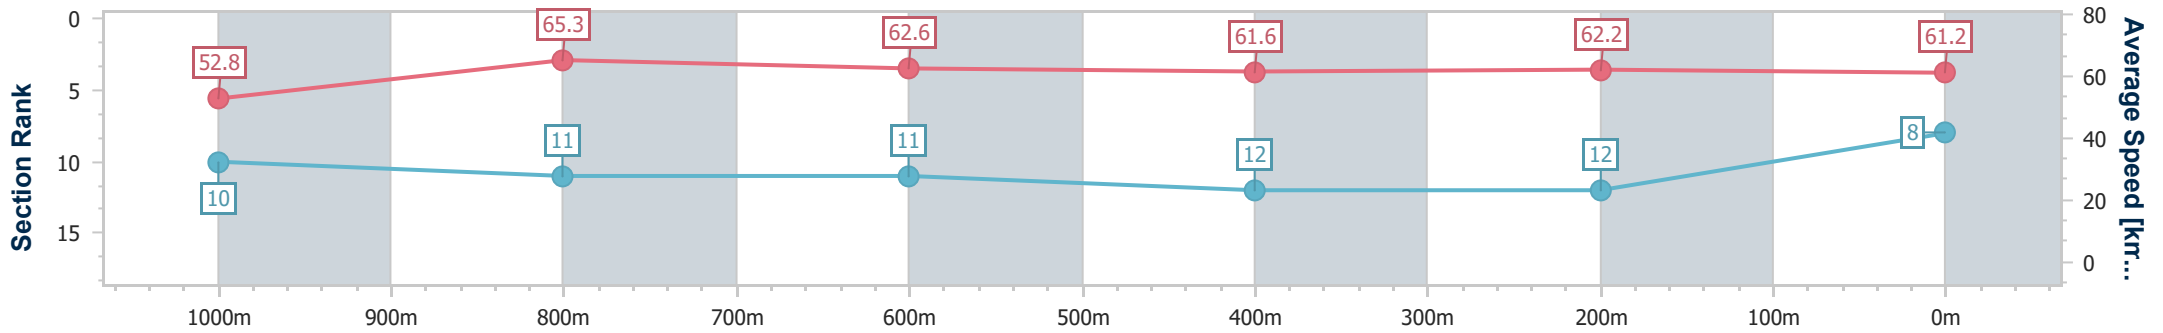

Horse/Jockey Name	Stuttering
Final Rank	8
Fastest Section Time (Section)	0:11.14 (1000m)
Top Speed [km/h] (Section)	66.5 (Overall)
Race State	Finished

Toowoomba QLD Professional
Race 6: MORT & CO KING OF THE MOUNTAIN - 1200m
01 January 2024 - 16:29
Track Rating: Good 3, Weather: Overcast, Rail Position: True

Section	Overall	1000m	800m	600m	400m	200m
Section Times	1:11.79 [8] (0:13.65)	0:58.14 [10] (0:11.14)	0:47.00 [11] (0:11.73)	0:35.27 [11] (0:11.85)	0:23.42 [12] (0:11.66)	0:11.76 [12] (0:11.76)
Average Speed [km/h]	52.8	65.3	62.6	61.6	62.2	61.2
Top Speed [km/h]	66.5	66.5	64.5	62.6	62.7	62.2
Avg. Dist. to Rail [m]	6.3	2.7	4.8	2.9	2.6	4.8
Avg. Stride Freq. [Hz]	2.3	2.5	2.4	2.4	2.4	2.4
Avg. Stride Length [m]	6.3	7.4	7.3	7.3	7.2	7.2

- [ ] Ranking at each section and finish
- -.-.- No data available at this section
- NA No data available