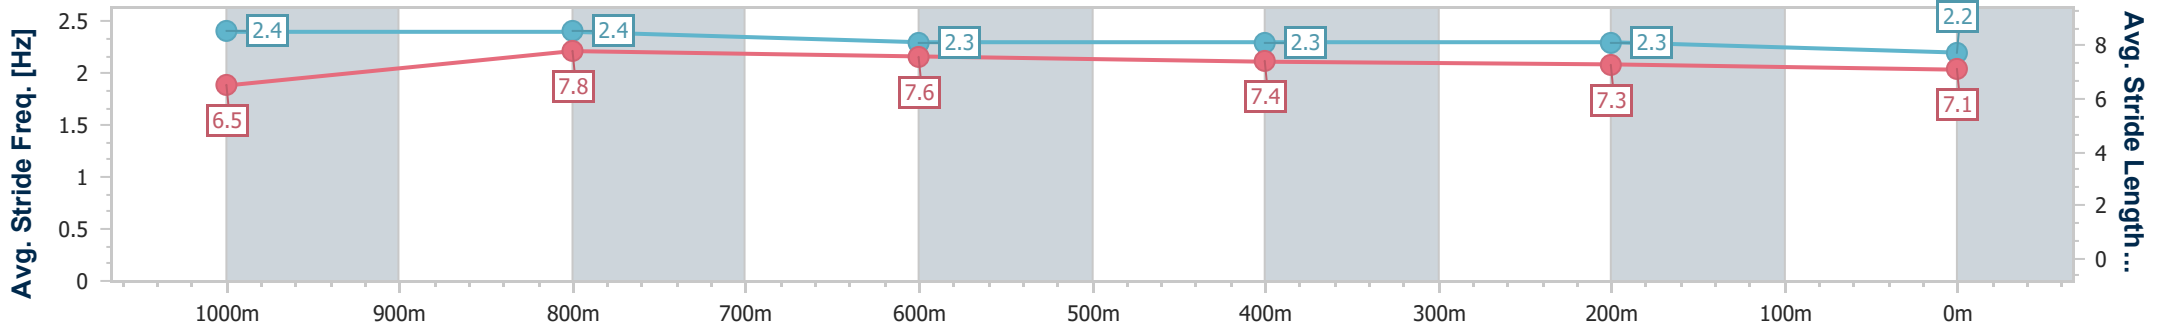

Horse/Jockey Name	Avone
Final Rank	7
Fastest Section Time (Section)	0:10.83 (1000m)
Top Speed [km/h] (Section)	71.2 (Overall)
Race State	Finished

Toowoomba QLD Professional
Race 6: MORT & CO KING OF THE MOUNTAIN - 1200m
01 January 2024 - 16:29
Track Rating: Good 3, Weather: Overcast, Rail Position: True

Section	Overall	1000m	800m	600m	400m	200m
Section Times	1:11.59 [7] (0:12.93)	0:58.66 [1] (0:10.83)	0:47.83 [1] (0:11.57)	0:36.26 [1] (0:11.86)	0:24.40 [1] (0:11.73)	0:12.67 [1] (0:12.67)
Average Speed [km/h]	55.8	66.5	62.7	60.4	60.7	56.9
Top Speed [km/h]	71.2	70.7	63.2	61.9	61.8	59.5
Avg. Dist. to Rail [m]	9.3	1.9	0.6	0.9	1.9	1.8
Avg. Stride Freq. [Hz]	2.4	2.4	2.3	2.3	2.3	2.2
Avg. Stride Length [m]	6.5	7.8	7.6	7.4	7.3	7.1

- [ ] Ranking at each section and finish
- -.-.- No data available at this section
- NA No data available