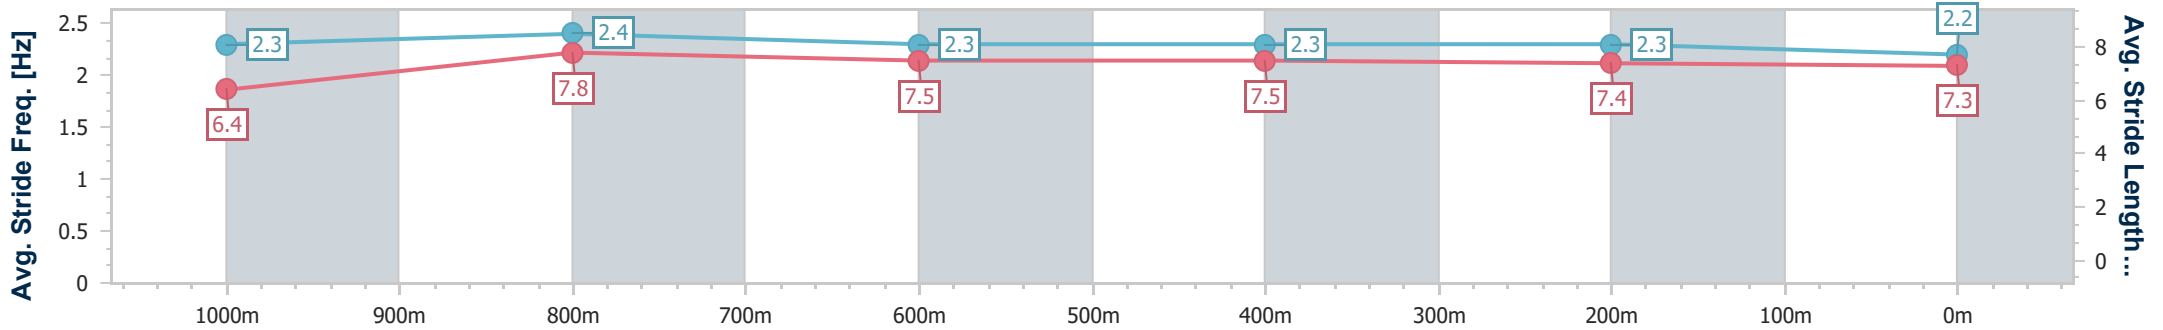

Toowoomba QLD Professional
 Race 6: MORT & CO KING OF THE MOUNTAIN - 1200m
 01 January 2024 - 16:29
 Track Rating: Good 3, Weather: Overcast, Rail Position: True

Section	Overall	1000m	800m	600m	400m	200m
Section Times	1:12.05 [10] (0:13.72)	0:58.33 [11] (0:11.07)	0:47.26 [11] (0:11.78)	0:35.48 [12] (0:11.77)	0:23.71 [11] (0:11.65)	0:12.06 [11] (0:12.06)
Average Speed [km/h]	52.5	65.7	61.5	61.6	62.0	59.7
Top Speed [km/h]	66.3	66.4	64.0	62.4	62.8	62.5
Avg. Dist. to Rail [m]	5.8	2.8	2.5	1.0	1.3	1.9
Avg. Stride Freq. [Hz]	2.2	2.4	2.3	2.4	2.4	2.3
Avg. Stride Length [m]	6.6	7.5	7.3	7.2	7.2	7.1

- [] Ranking at each section and finish
- .-.- No data available at this section
- NA No data available

Horse/Jockey Name	Five Oxford
Final Rank	11
Fastest Section Time (Section)	0:10.73 (1000m)
Top Speed [km/h] (Section)	68.9 (Overall)
Race State	Finished

Toowoomba QLD Professional
 Race 6: MORT & CO KING OF THE MOUNTAIN - 1200m
 01 January 2024 - 16:29
 Track Rating: Good 3, Weather: Overcast, Rail Position: True

Section	Overall	1000m	800m	600m	400m	200m
Section Times	1:12.20 [11] (0:13.94)	0:58.26 [12] (0:10.73)	0:47.53 [10] (0:11.74)	0:35.79 [10] (0:11.69)	0:24.10 [10] (0:11.85)	0:12.25 [10]
Average Speed [km/h]	51.7	66.9	61.5	61.0	60.8	58.9
Top Speed [km/h]	68.9	68.3	64.0	61.7	61.3	60.4
Avg. Dist. to Rail [m]	5.7	1.3	0.7	1.6	0.8	1.0
Avg. Stride Freq. [Hz]	2.3	2.4	2.3	2.3	2.3	2.2
Avg. Stride Length [m]	6.4	7.8	7.5	7.5	7.4	7.3