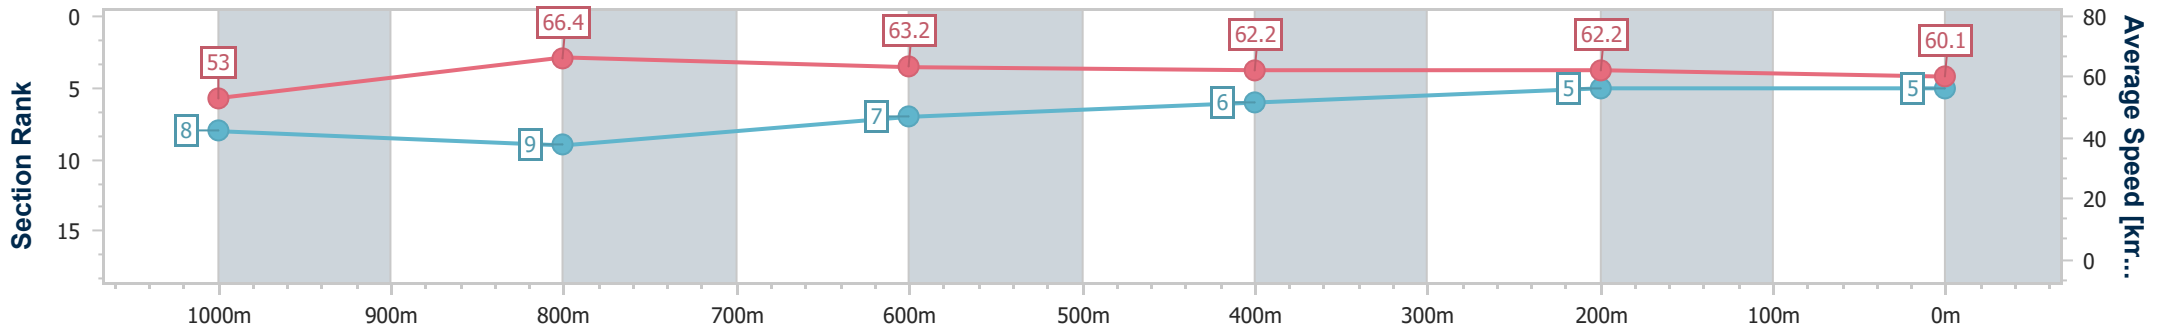

Horse/Jockey Name	All That Pizzazz
Final Rank	5
Fastest Section Time (Section)	0:10.99 (1000m)
Top Speed [km/h] (Section)	67.7 (1000m)
Race State	Finished

Toowoomba QLD Professional
Race 6: MORT & CO KING OF THE MOUNTAIN - 1200m
01 January 2024 - 16:29
Track Rating: Good 3, Weather: Overcast, Rail Position: True

Section	Overall	1000m	800m	600m	400m	200m
Section Times	1:11.45 [5] (0:13.61)	0:57.84 [8] (0:10.99)	0:46.85 [9] (0:11.53)	0:35.32 [7] (0:11.69)	0:23.63 [6] (0:11.66)	0:11.97 [5] (0:11.97)
Average Speed [km/h]	53.0	66.4	63.2	62.2	62.2	60.1
Top Speed [km/h]	67.7	67.7	64.4	62.6	63.0	61.9
Avg. Dist. to Rail [m]	8.5	4.6	2.9	1.9	2.5	3.5
Avg. Stride Freq. [Hz]	2.4	2.5	2.4	2.4	2.5	2.4
Avg. Stride Length [m]	6.1	7.3	7.2	7.1	7.0	7.0

- [ ] Ranking at each section and finish
- -.-.- No data available at this section
- NA No data available