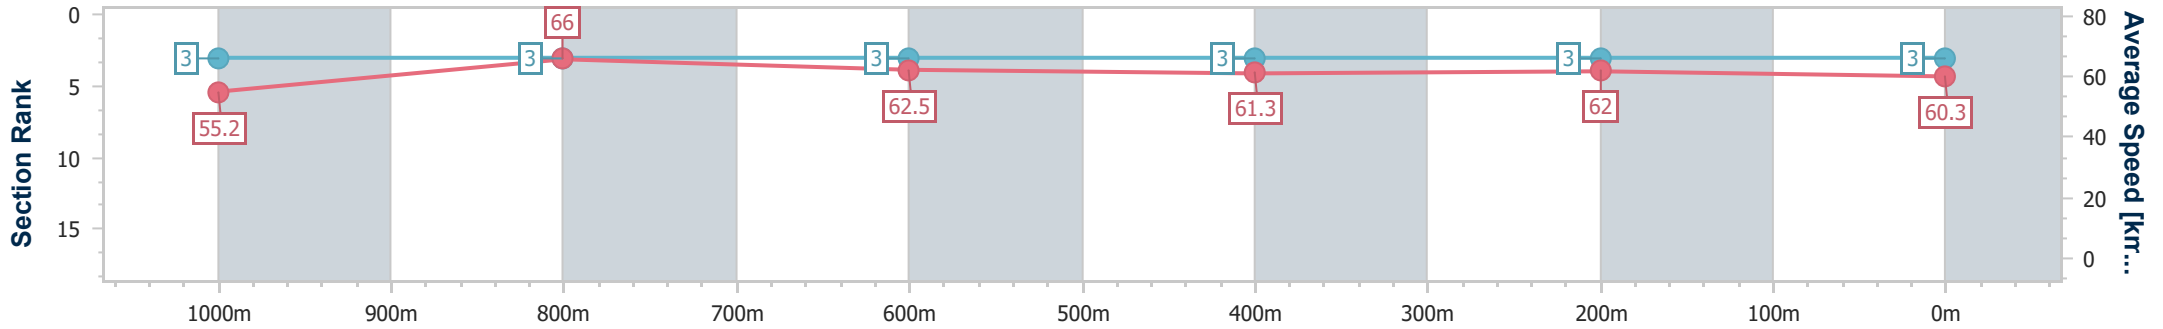

Horse/Jockey Name	Master Jamie
Final Rank	3
Fastest Section Time (Section)	0:11.00 (1000m)
Top Speed [km/h] (Section)	69.1 (Overall)
Race State	Finished

Toowoomba QLD Professional
Race 6: MORT & CO KING OF THE MOUNTAIN - 1200m
01 January 2024 - 16:29
Track Rating: Good 3, Weather: Overcast, Rail Position: True

Section	Overall	1000m	800m	600m	400m	200m
Section Times	1:11.12 [3] (0:13.05)	0:58.07 [3] (0:11.00)	0:47.07 [3] (0:11.62)	0:35.45 [3] (0:11.85)	0:23.60 [3] (0:11.67)	0:11.93 [3] (0:11.93)
Average Speed [km/h]	55.2	66.0	62.5	61.3	62.0	60.3
Top Speed [km/h]	69.1	68.8	63.9	62.7	63.3	61.8
Avg. Dist. to Rail [m]	4.6	1.9	2.8	1.8	0.6	1.9
Avg. Stride Freq. [Hz]	2.4	2.4	2.3	2.3	2.3	2.3
Avg. Stride Length [m]	6.5	7.5	7.5	7.3	7.3	7.3

- [ ] Ranking at each section and finish
- -.-.- No data available at this section
- NA No data available