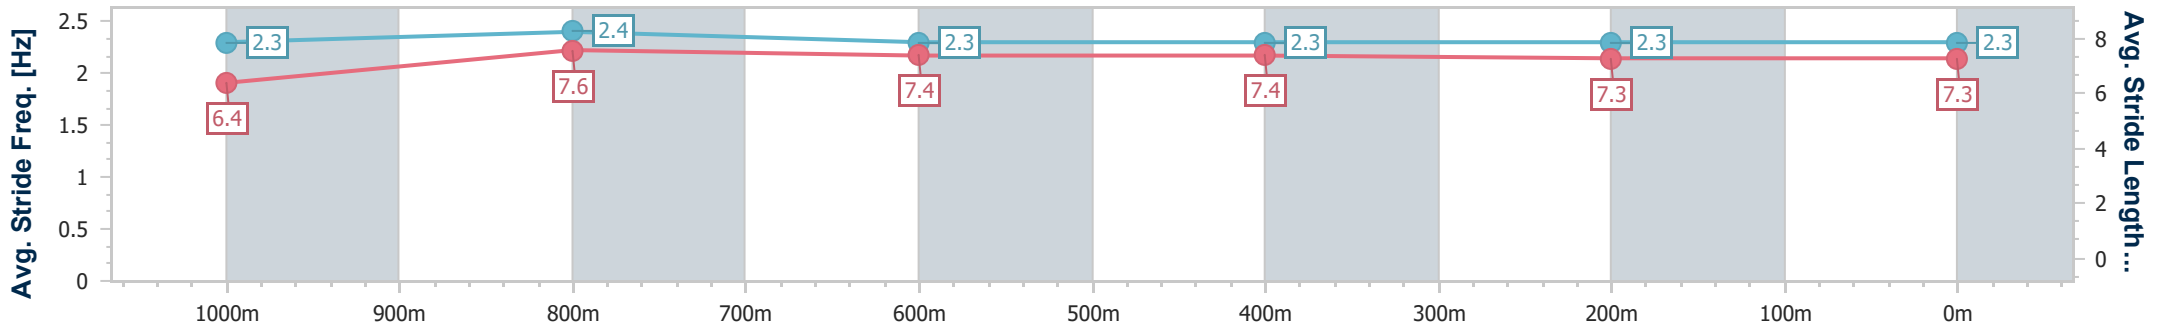

Horse/Jockey Name	Legal Esprit
Final Rank	6
Fastest Section Time (Section)	0:10.95 (1000m)
Top Speed [km/h] (Section)	68.2 (Overall)
Race State	Finished

Toowoomba QLD Professional
Race 6: MORT & CO KING OF THE MOUNTAIN - 1200m
01 January 2024 - 16:29
Track Rating: Good 3, Weather: Overcast, Rail Position: True

Section	Overall	1000m	800m	600m	400m	200m
Section Times	1:11.50 [6] (0:13.61)	0:57.89 [7] (0:10.95)	0:46.94 [8] (0:11.69)	0:35.25 [9] (0:11.67)	0:23.58 [9] (0:11.75)	0:11.83 [7] (0:11.83)
Average Speed [km/h]	52.9	66.8	62.4	62.1	61.6	60.8
Top Speed [km/h]	68.2	67.8	64.4	63.0	62.4	61.4
Avg. Dist. to Rail [m]	7.9	3.9	3.6	1.3	2.1	5.6
Avg. Stride Freq. [Hz]	2.3	2.4	2.3	2.3	2.3	2.3
Avg. Stride Length [m]	6.4	7.6	7.4	7.4	7.3	7.3

- [ ] Ranking at each section and finish
- -.-.- No data available at this section
- NA No data available