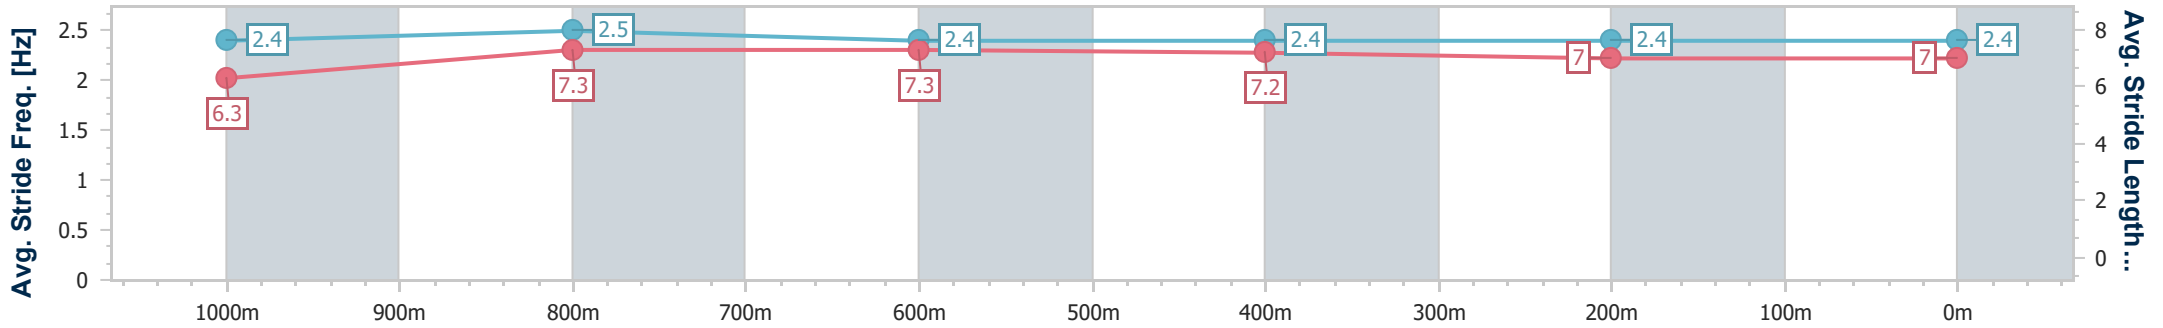

Horse/Jockey Name	Steady Ready
Final Rank	2
Fastest Section Time (Section)	0:10.95 (1000m)
Top Speed [km/h] (Section)	69.0 (Overall)
Race State	Finished

Toowoomba QLD Professional
Race 6: MORT & CO KING OF THE MOUNTAIN - 1200m
01 January 2024 - 16:29
Track Rating: Good 3, Weather: Overcast, Rail Position: True

Section	Overall	1000m	800m	600m	400m	200m
Section Times	1:11.09 [2] (0:13.34)	0:57.75 [6] (0:10.95)	0:46.80 [6] (0:11.56)	0:35.24 [5] (0:11.70)	0:23.54 [5] (0:11.70)	0:11.84 [4] (0:11.84)
Average Speed [km/h]	54.2	65.8	62.5	61.3	61.6	61.0
Top Speed [km/h]	69.0	68.5	63.2	62.2	63.3	62.5
Avg. Dist. to Rail [m]	3.9	0.9	0.6	0.5	0.7	0.6
Avg. Stride Freq. [Hz]	2.4	2.5	2.4	2.4	2.4	2.4
Avg. Stride Length [m]	6.3	7.3	7.3	7.2	7.0	7.0

- [ ] Ranking at each section and finish
- -.-.- No data available at this section
- NA No data available