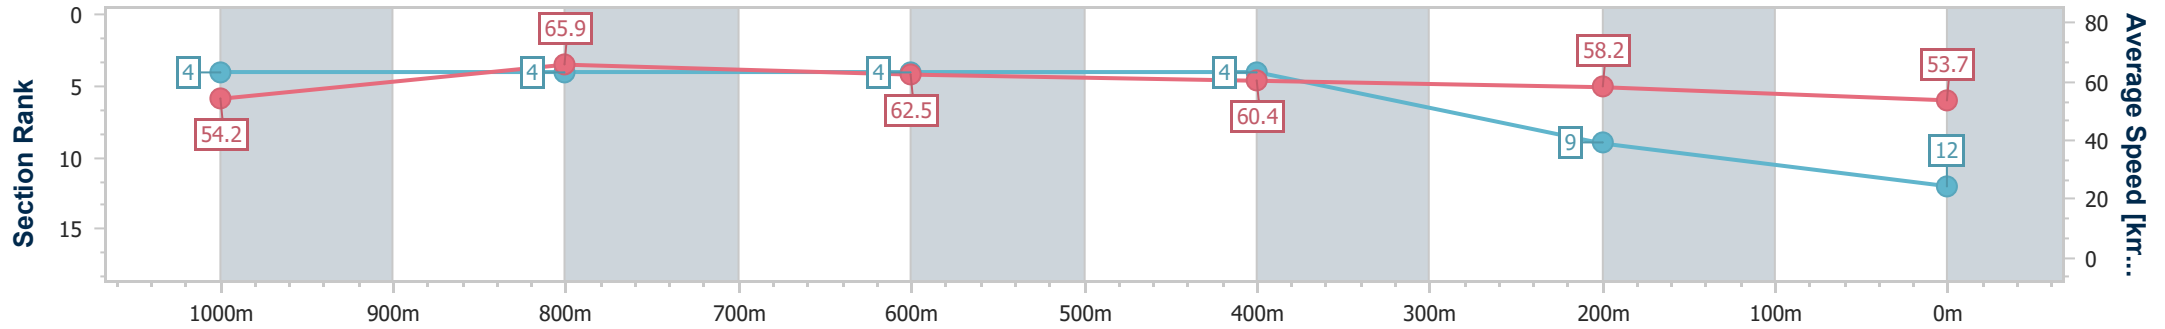

- [] Ranking at each section and finish
- .-.- No data available at this section
- NA No data available

Horse/Jockey Name	Salt Lake Betty
Final Rank	12
Fastest Section Time (Section)	0:10.96 (1000m)
Top Speed [km/h] (Section)	70.2 (1000m)
Race State	Finished

Toowoomba QLD Professional
 Race 6: MORT & CO KING OF THE MOUNTAIN - 1200m
 01 January 2024 - 16:29
 Track Rating: Good 3, Weather: Overcast, Rail Position: True

Section	Overall	1000m	800m	600m	400m	200m
Section Times	1:13.30 [12] (0:13.26)	1:00.04 [4] (0:10.96)	0:49.08 [4] (0:11.47)	0:37.61 [4] (0:11.86)	0:25.75 [4] (0:12.32)	0:13.43 [9] (0:13.43)
Average Speed [km/h]	54.2	65.9	62.5	60.4	58.2	53.7
Top Speed [km/h]	70.2	70.2	63.7	63.6	60.6	56.4
Avg. Dist. to Rail [m]	1.5	0.3	0.8	0.8	0.5	0.3
Avg. Stride Freq. [Hz]	2.4	2.5	2.4	2.4	2.4	2.2
Avg. Stride Length [m]	6.3	7.3	7.2	7.1	6.8	6.6