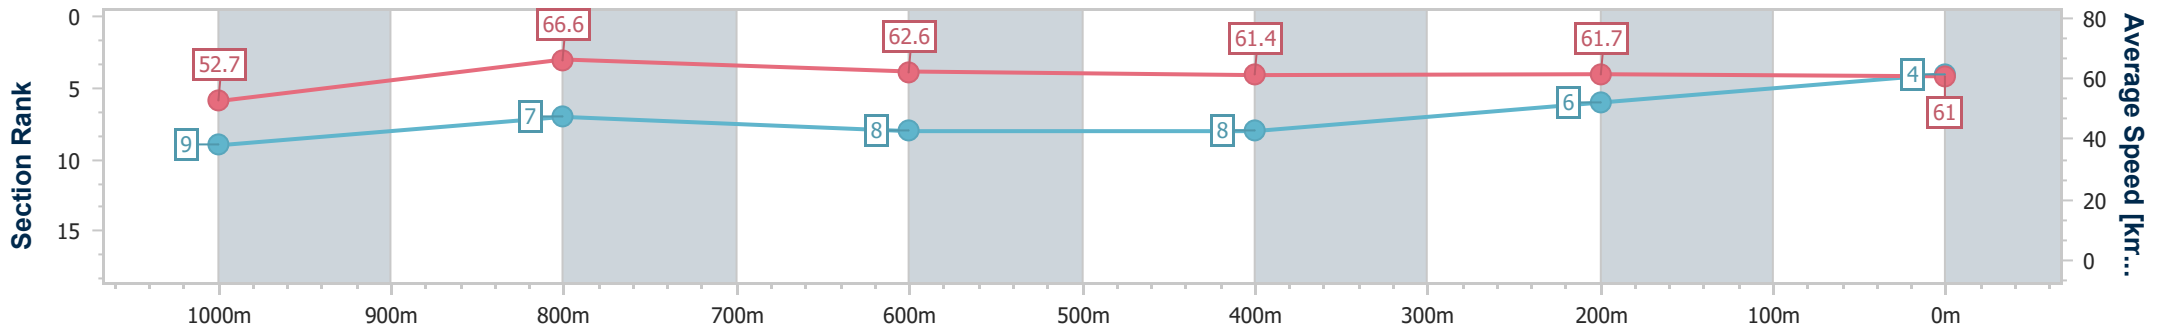

Horse/Jockey Name	Mahbaby
Final Rank	4
Fastest Section Time (Section)	0:10.88 (1000m)
Top Speed [km/h] (Section)	68.5 (1000m)
Race State	Finished

Toowoomba QLD Professional
Race 6: MORT & CO KING OF THE MOUNTAIN - 1200m
01 January 2024 - 16:29
Track Rating: Good 3, Weather: Overcast, Rail Position: True

Section	Overall	1000m	800m	600m	400m	200m
Section Times	1:11.31 [4] (0:13.63)	0:57.68 [9] (0:10.88)	0:46.80 [7] (0:11.62)	0:35.18 [8] (0:11.70)	0:23.48 [8] (0:11.69)	0:11.79 [6]
Average Speed [km/h]	52.7	66.6	62.6	61.4	61.7	61.0
Top Speed [km/h]	67.4	68.5	64.2	61.9	63.0	62.2
Avg. Dist. to Rail [m]	4.4	2.2	2.1	0.7	0.7	0.7
Avg. Stride Freq. [Hz]	2.5	2.6	2.5	2.4	2.5	2.5
Avg. Stride Length [m]	6.0	7.2	7.0	7.0	6.9	6.9

- [ ] Ranking at each section and finish
- -.-.- No data available at this section
- NA No data available