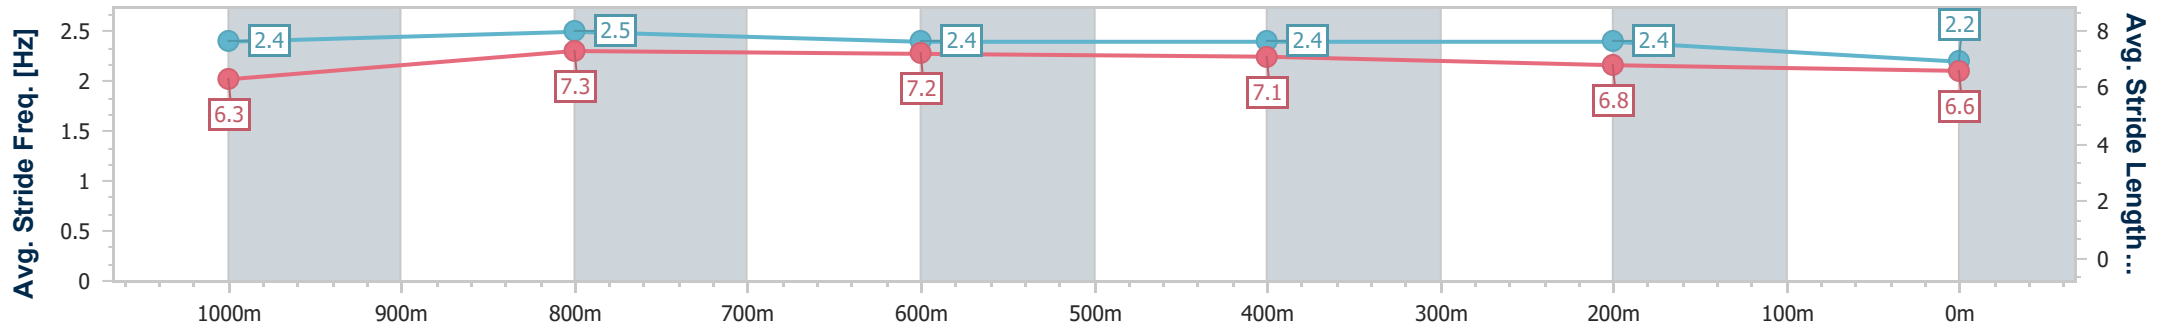

Toowoomba QLD Professional
 Race 6: MORT & CO KING OF THE MOUNTAIN - 1200m
 01 January 2024 - 16:29
 Track Rating: Good 3, Weather: Overcast, Rail Position: True

Section	Overall	1000m	800m	600m	400m	200m
Section Times	1:12.20 [11] (0:13.94)	0:58.26 [12] (0:10.73)	0:47.53 [10] (0:11.74)	0:35.79 [10] (0:11.69)	0:24.10 [10] (0:11.85)	0:12.25 [10]
Average Speed [km/h]	51.7	66.9	61.5	61.0	60.8	58.9
Top Speed [km/h]	68.9	68.3	64.0	61.7	61.3	60.4
Avg. Dist. to Rail [m]	5.7	1.3	0.7	1.6	0.8	1.0
Avg. Stride Freq. [Hz]	2.3	2.4	2.3	2.3	2.3	2.2
Avg. Stride Length [m]	6.4	7.8	7.5	7.5	7.4	7.3

- [] Ranking at each section and finish
- .-.- No data available at this section
- NA No data available

Horse/Jockey Name	Salt Lake Betty
Final Rank	12
Fastest Section Time (Section)	0:10.96 (1000m)
Top Speed [km/h] (Section)	70.2 (1000m)
Race State	Finished

Toowoomba QLD Professional
 Race 6: MORT & CO KING OF THE MOUNTAIN - 1200m
 01 January 2024 - 16:29
 Track Rating: Good 3, Weather: Overcast, Rail Position: True

Section	Overall	1000m	800m	600m	400m	200m
Section Times	1:13.30 [12] (0:13.26)	1:00.04 [4] (0:10.96)	0:49.08 [4] (0:11.47)	0:37.61 [4] (0:11.86)	0:25.75 [4] (0:12.32)	0:13.43 [9] (0:13.43)
Average Speed [km/h]	54.2	65.9	62.5	60.4	58.2	53.7
Top Speed [km/h]	70.2	70.2	63.7	63.6	60.6	56.4
Avg. Dist. to Rail [m]	1.5	0.3	0.8	0.8	0.5	0.3
Avg. Stride Freq. [Hz]	2.4	2.5	2.4	2.4	2.4	2.2
Avg. Stride Length [m]	6.3	7.3	7.2	7.1	6.8	6.6

- [] Ranking at each section and finish
- .-.- No data available at this section
- NA No data available