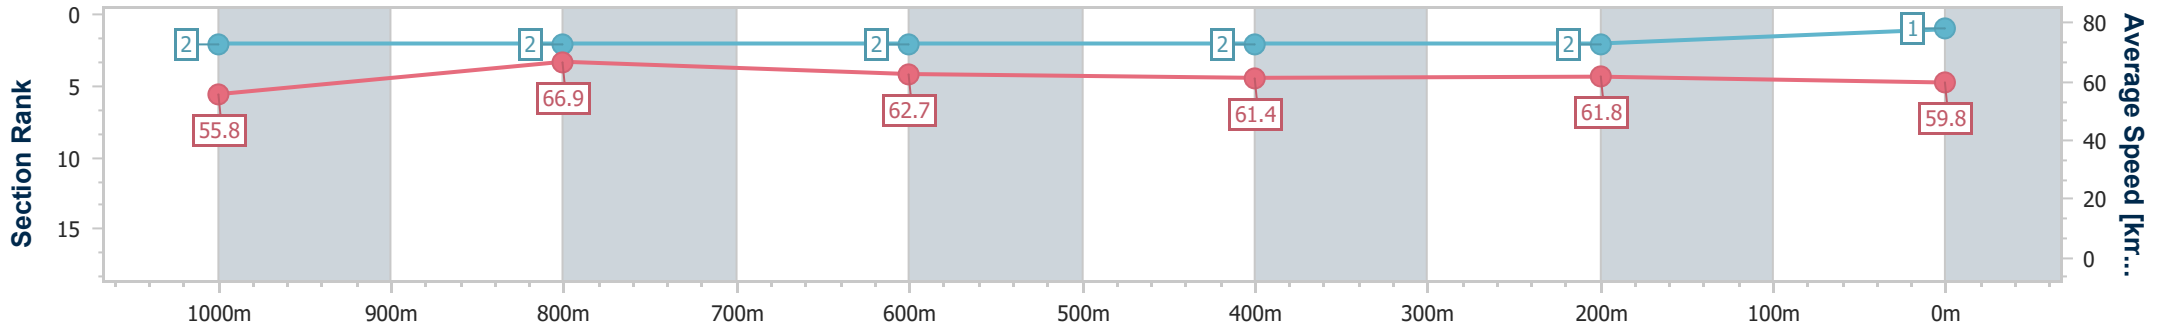

Toowoomba QLD Professional
 Race 6: MORT & CO KING OF THE MOUNTAIN - 1200m
 01 January 2024 - 16:29
 Track Rating: Good 3, Weather: Overcast, Rail Position: True

Section	Overall	1000m	800m	600m	400m	200m
Section Times	1:11.03 [1] (0:12.98)	0:58.05 [2] (0:10.84)	0:47.21 [2] (0:11.64)	0:35.57 [2] (0:11.81)	0:23.76 [2] (0:11.68)	0:12.08 [2] (0:12.08)
Average Speed [km/h]	55.8	66.9	62.7	61.4	61.8	59.8
Top Speed [km/h]	70.8	70.3	64.5	62.7	63.4	62.5
Avg. Dist. to Rail [m]	10.4	3.0	3.8	1.7	1.7	1.3
Avg. Stride Freq. [Hz]	2.4	2.5	2.4	2.4	2.4	2.4
Avg. Stride Length [m]	6.5	7.4	7.3	7.2	7.1	7.0