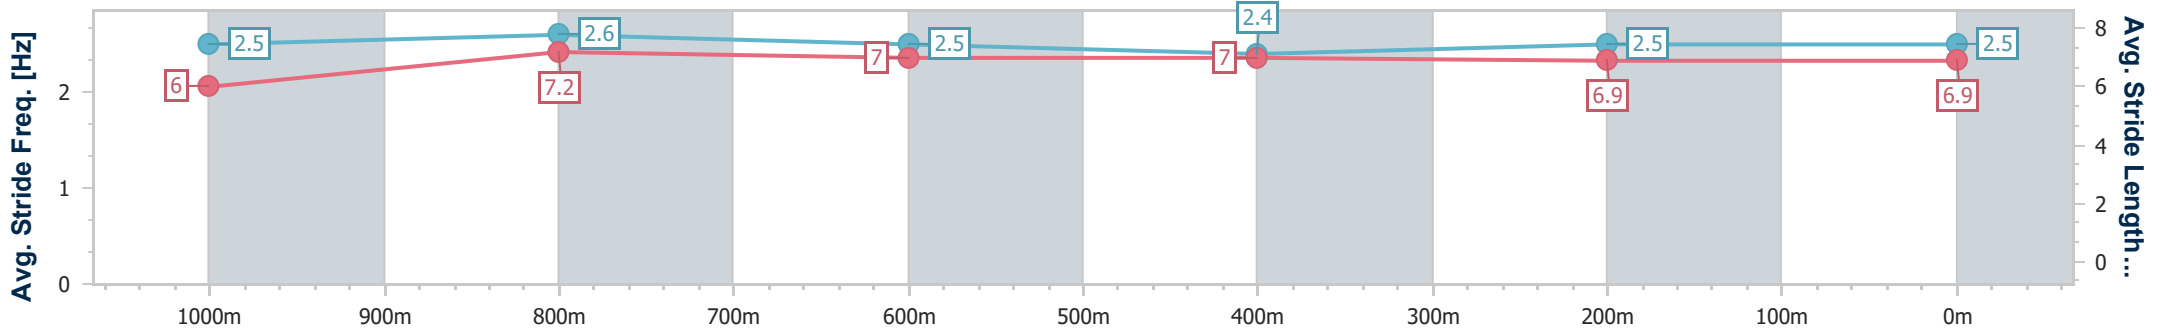

Horse/Jockey Name	Mahbaby
Final Rank	4
Fastest Section Time (Section)	0:10.88 (1000m)
Top Speed [km/h] (Section)	68.5 (1000m)
Race State	Finished

Toowoomba QLD Professional
Race 6: MORT & CO KING OF THE MOUNTAIN - 1200m
01 January 2024 - 16:29
Track Rating: Good 3, Weather: Overcast, Rail Position: True

Section	Overall	1000m	800m	600m	400m	200m
Section Times	1:11.31 [4] (0:13.63)	0:57.68 [9] (0:10.88)	0:46.80 [7] (0:11.62)	0:35.18 [8] (0:11.70)	0:23.48 [8] (0:11.69)	0:11.79 [6]
Average Speed [km/h]	52.7	66.6	62.6	61.4	61.7	61.0
Top Speed [km/h]	67.4	68.5	64.2	61.9	63.0	62.2
Avg. Dist. to Rail [m]	4.4	2.2	2.1	0.7	0.7	0.7
Avg. Stride Freq. [Hz]	2.5	2.6	2.5	2.4	2.5	2.5
Avg. Stride Length [m]	6.0	7.2	7.0	7.0	6.9	6.9

- [ ] Ranking at each section and finish
- -.-.- No data available at this section
- NA No data available