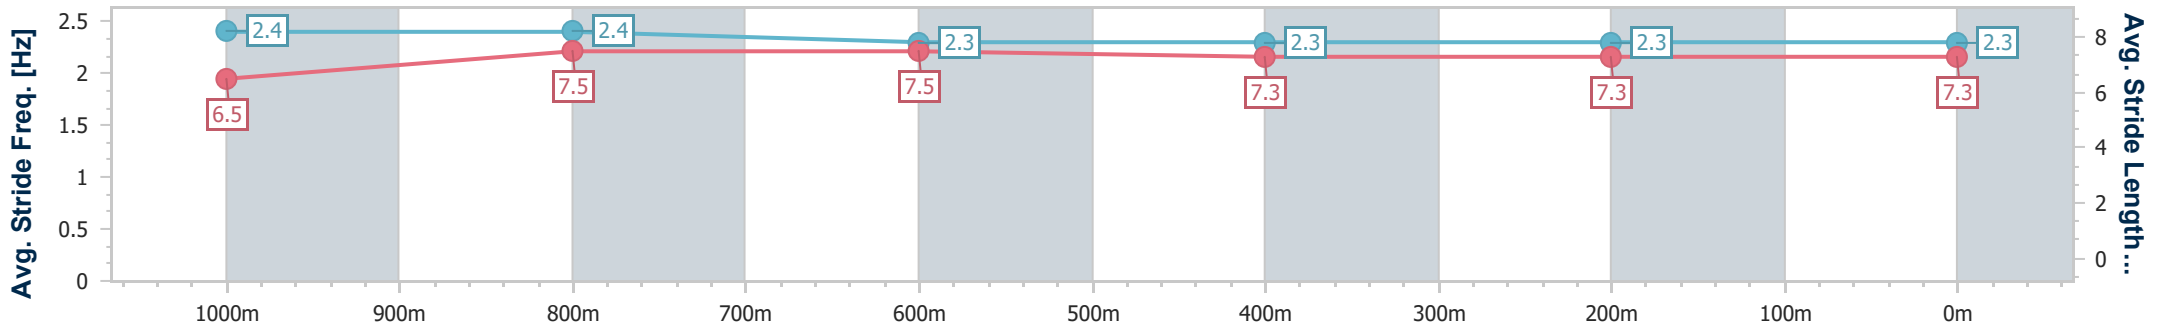

Horse/Jockey Name	Master Jamie
Final Rank	3
Fastest Section Time (Section)	0:11.00 (1000m)
Top Speed [km/h] (Section)	69.1 (Overall)
Race State	Finished

Toowoomba QLD Professional
Race 6: MORT & CO KING OF THE MOUNTAIN - 1200m
01 January 2024 - 16:29
Track Rating: Good 3, Weather: Overcast, Rail Position: True

Section	Overall	1000m	800m	600m	400m	200m
Section Times	1:11.12 [3] (0:13.05)	0:58.07 [3] (0:11.00)	0:47.07 [3] (0:11.62)	0:35.45 [3] (0:11.85)	0:23.60 [3] (0:11.67)	0:11.93 [3] (0:11.93)
Average Speed [km/h]	55.2	66.0	62.5	61.3	62.0	60.3
Top Speed [km/h]	69.1	68.8	63.9	62.7	63.3	61.8
Avg. Dist. to Rail [m]	4.6	1.9	2.8	1.8	0.6	1.9
Avg. Stride Freq. [Hz]	2.4	2.4	2.3	2.3	2.3	2.3
Avg. Stride Length [m]	6.5	7.5	7.5	7.3	7.3	7.3

- [ ] Ranking at each section and finish
- -.-.- No data available at this section
- NA No data available