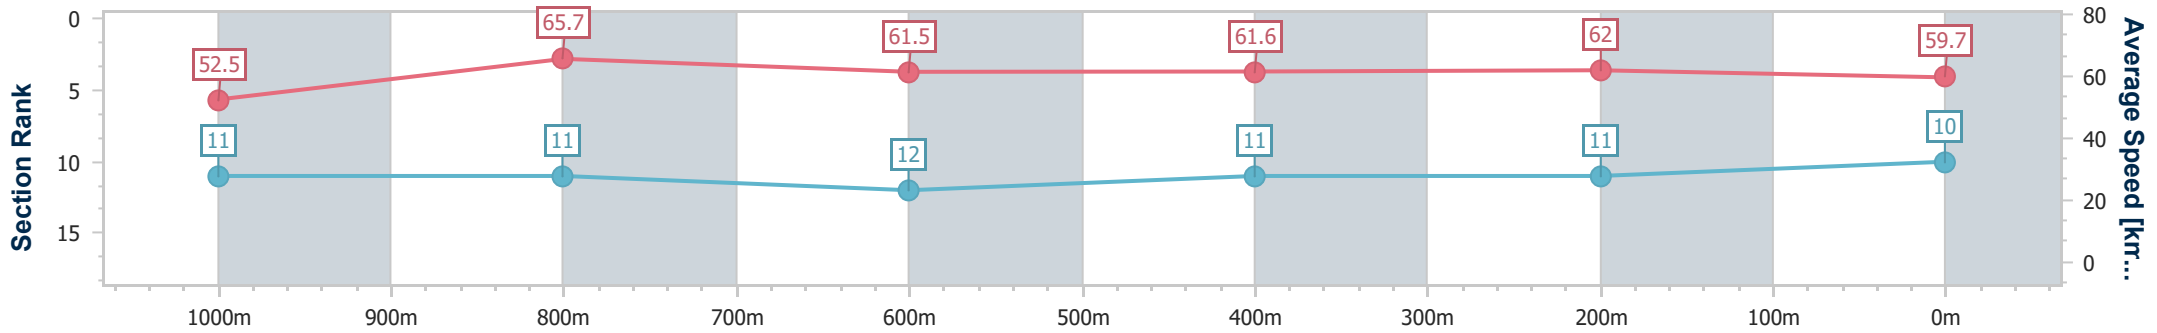

- [] Ranking at each section and finish
- .-.- No data available at this section
- NA No data available

Horse/Jockey Name	Ralphie
Final Rank	10
Fastest Section Time (Section)	0:11.07 (1000m)
Top Speed [km/h] (Section)	66.4 (1000m)
Race State	Finished

Toowoomba QLD Professional
 Race 6: MORT & CO KING OF THE MOUNTAIN - 1200m
 01 January 2024 - 16:29
 Track Rating: Good 3, Weather: Overcast, Rail Position: True

Section	Overall	1000m	800m	600m	400m	200m
Section Times	1:12.05 [10] (0:13.72)	0:58.33 [11] (0:11.07)	0:47.26 [11] (0:11.78)	0:35.48 [12] (0:11.77)	0:23.71 [11] (0:11.65)	0:12.06 [11] (0:12.06)
Average Speed [km/h]	52.5	65.7	61.5	61.6	62.0	59.7
Top Speed [km/h]	66.3	66.4	64.0	62.4	62.8	62.5
Avg. Dist. to Rail [m]	5.8	2.8	2.5	1.0	1.3	1.9
Avg. Stride Freq. [Hz]	2.2	2.4	2.3	2.4	2.4	2.3
Avg. Stride Length [m]	6.6	7.5	7.3	7.2	7.2	7.1