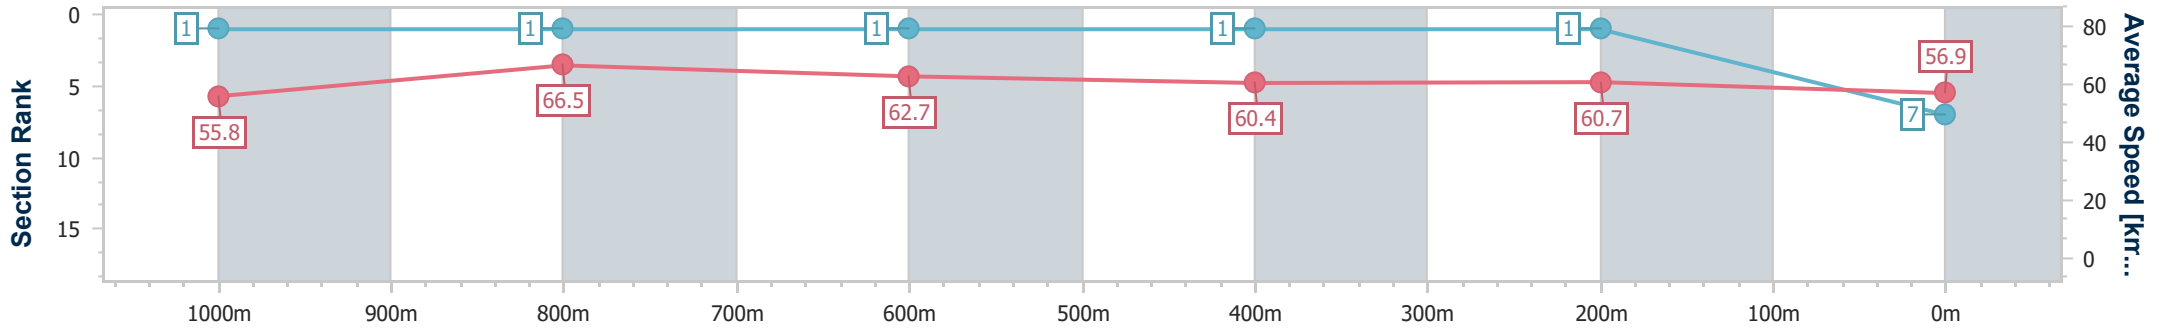

Horse/Jockey Name	Avone
Final Rank	7
Fastest Section Time (Section)	0:10.83 (1000m)
Top Speed [km/h] (Section)	71.2 (Overall)
Race State	Finished

Toowoomba QLD Professional
Race 6: MORT & CO KING OF THE MOUNTAIN - 1200m
01 January 2024 - 16:29
Track Rating: Good 3, Weather: Overcast, Rail Position: True

Section	Overall	1000m	800m	600m	400m	200m
Section Times	1:11.59 [7] (0:12.93)	0:58.66 [1] (0:10.83)	0:47.83 [1] (0:11.57)	0:36.26 [1] (0:11.86)	0:24.40 [1] (0:11.73)	0:12.67 [1] (0:12.67)
Average Speed [km/h]	55.8	66.5	62.7	60.4	60.7	56.9
Top Speed [km/h]	71.2	70.7	63.2	61.9	61.8	59.5
Avg. Dist. to Rail [m]	9.3	1.9	0.6	0.9	1.9	1.8
Avg. Stride Freq. [Hz]	2.4	2.4	2.3	2.3	2.3	2.2
Avg. Stride Length [m]	6.5	7.8	7.6	7.4	7.3	7.1

- [ ] Ranking at each section and finish
- -.-.- No data available at this section
- NA No data available