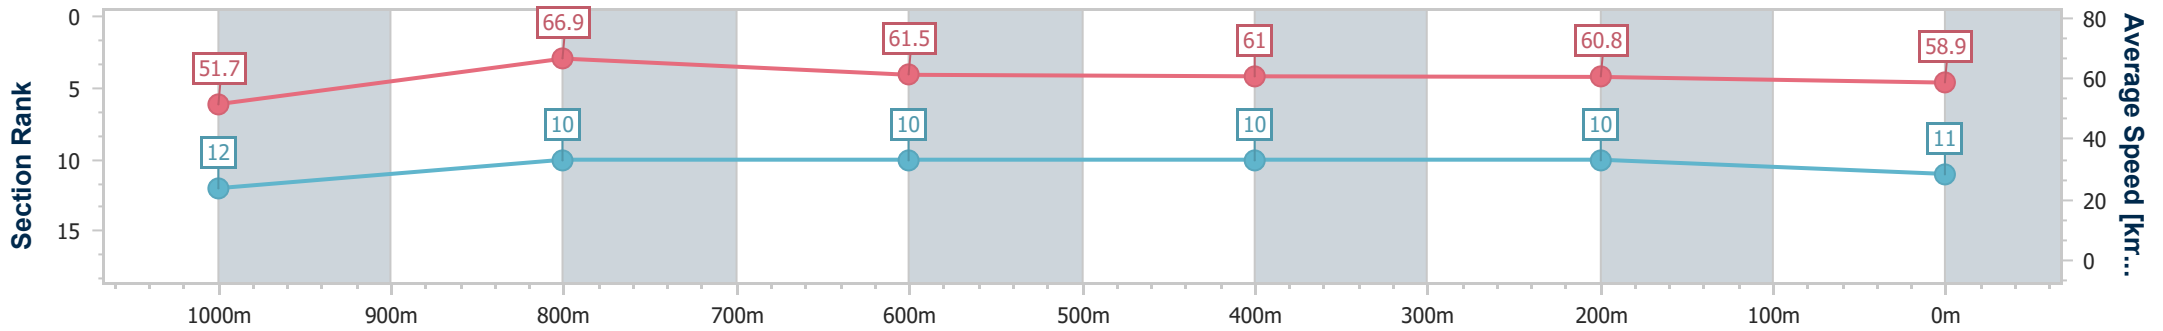

- [] Ranking at each section and finish
- .-.- No data available at this section
- NA No data available

Horse/Jockey Name	Five Oxford
Final Rank	11
Fastest Section Time (Section)	0:10.73 (1000m)
Top Speed [km/h] (Section)	68.9 (Overall)
Race State	Finished

Toowoomba QLD Professional
 Race 6: MORT & CO KING OF THE MOUNTAIN - 1200m
 01 January 2024 - 16:29
 Track Rating: Good 3, Weather: Overcast, Rail Position: True

Section	Overall	1000m	800m	600m	400m	200m
Section Times	1:12.20 [11] (0:13.94)	0:58.26 [12] (0:10.73)	0:47.53 [10] (0:11.74)	0:35.79 [10] (0:11.69)	0:24.10 [10] (0:11.85)	0:12.25 [10]
Average Speed [km/h]	51.7	66.9	61.5	61.0	60.8	58.9
Top Speed [km/h]	68.9	68.3	64.0	61.7	61.3	60.4
Avg. Dist. to Rail [m]	5.7	1.3	0.7	1.6	0.8	1.0
Avg. Stride Freq. [Hz]	2.3	2.4	2.3	2.3	2.3	2.2
Avg. Stride Length [m]	6.4	7.8	7.5	7.5	7.4	7.3