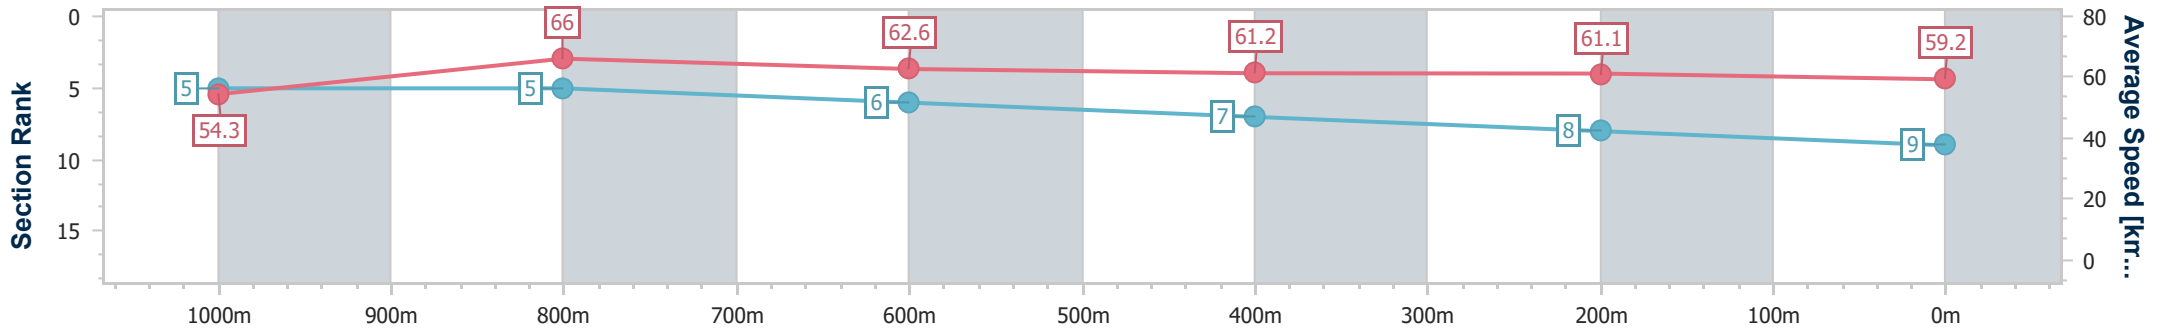

Horse/Jockey Name	Spinning Spirit
Final Rank	9
Fastest Section Time (Section)	0:10.99 (1000m)
Top Speed [km/h] (Section)	67.8 (Overall)
Race State	Finished

Toowoomba QLD Professional
Race 6: MORT & CO KING OF THE MOUNTAIN - 1200m
01 January 2024 - 16:29
Track Rating: Good 3, Weather: Overcast, Rail Position: True

Section	Overall	1000m	800m	600m	400m	200m
Section Times	1:11.86 [9] (0:13.27)	0:58.59 [5] (0:10.99)	0:47.60 [5] (0:11.71)	0:35.89 [6] (0:11.86)	0:24.03 [7] (0:11.86)	0:12.17 [8]
Average Speed [km/h]	54.3	66.0	62.6	61.2	61.1	59.2
Top Speed [km/h]	67.8	67.8	63.8	63.0	61.7	61.5
Avg. Dist. to Rail [m]	5.3	2.7	4.0	1.8	2.6	3.0
Avg. Stride Freq. [Hz]	2.5	2.5	2.5	2.4	2.5	2.4
Avg. Stride Length [m]	6.2	7.3	7.0	7.0	6.7	6.8

- [ ] Ranking at each section and finish
- -.-.- No data available at this section
- NA No data available