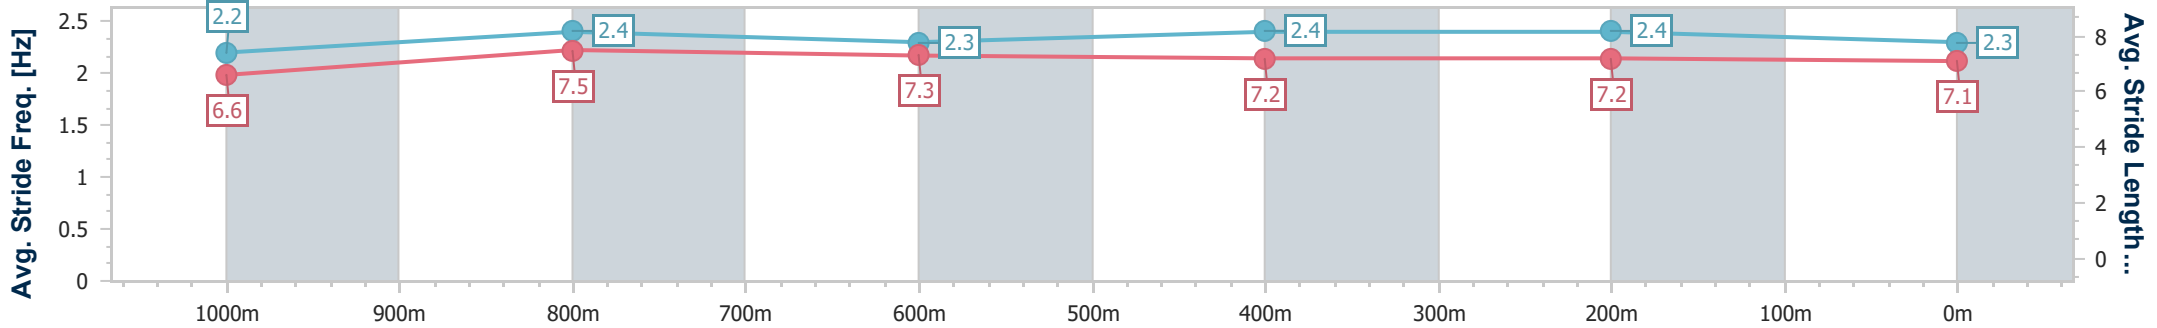

- [] Ranking at each section and finish
- .-.- No data available at this section
- NA No data available

Horse/Jockey Name	Ralphie
Final Rank	10
Fastest Section Time (Section)	0:11.07 (1000m)
Top Speed [km/h] (Section)	66.4 (1000m)
Race State	Finished

Toowoomba QLD Professional
 Race 6: MORT & CO KING OF THE MOUNTAIN - 1200m
 01 January 2024 - 16:29
 Track Rating: Good 3, Weather: Overcast, Rail Position: True

Section	Overall	1000m	800m	600m	400m	200m
Section Times	1:12.05 [10] (0:13.72)	0:58.33 [11] (0:11.07)	0:47.26 [11] (0:11.78)	0:35.48 [12] (0:11.77)	0:23.71 [11] (0:11.65)	0:12.06 [11] (0:12.06)
Average Speed [km/h]	52.5	65.7	61.5	61.6	62.0	59.7
Top Speed [km/h]	66.3	66.4	64.0	62.4	62.8	62.5
Avg. Dist. to Rail [m]	5.8	2.8	2.5	1.0	1.3	1.9
Avg. Stride Freq. [Hz]	2.2	2.4	2.3	2.4	2.4	2.3
Avg. Stride Length [m]	6.6	7.5	7.3	7.2	7.2	7.1