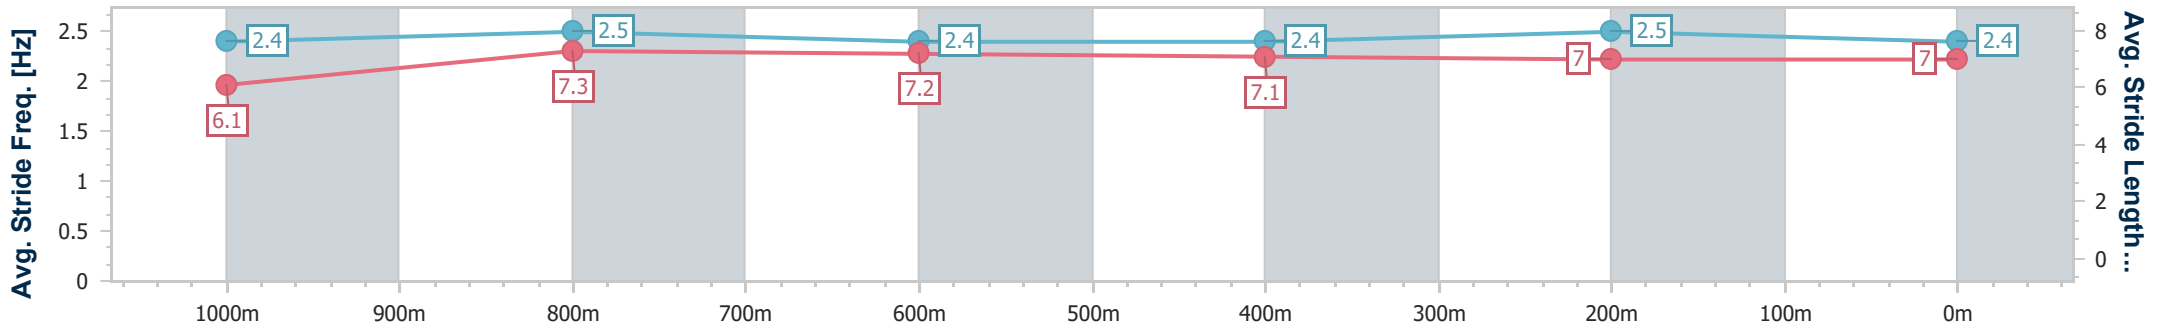

Horse/Jockey Name	All That Pizzazz
Final Rank	5
Fastest Section Time (Section)	0:10.99 (1000m)
Top Speed [km/h] (Section)	67.7 (1000m)
Race State	Finished

Toowoomba QLD Professional
Race 6: MORT & CO KING OF THE MOUNTAIN - 1200m
01 January 2024 - 16:29
Track Rating: Good 3, Weather: Overcast, Rail Position: True

Section	Overall	1000m	800m	600m	400m	200m
Section Times	1:11.45 [5] (0:13.61)	0:57.84 [8] (0:10.99)	0:46.85 [9] (0:11.53)	0:35.32 [7] (0:11.69)	0:23.63 [6] (0:11.66)	0:11.97 [5] (0:11.97)
Average Speed [km/h]	53.0	66.4	63.2	62.2	62.2	60.1
Top Speed [km/h]	67.7	67.7	64.4	62.6	63.0	61.9
Avg. Dist. to Rail [m]	8.5	4.6	2.9	1.9	2.5	3.5
Avg. Stride Freq. [Hz]	2.4	2.5	2.4	2.4	2.5	2.4
Avg. Stride Length [m]	6.1	7.3	7.2	7.1	7.0	7.0

- [ ] Ranking at each section and finish
- -.-.- No data available at this section
- NA No data available