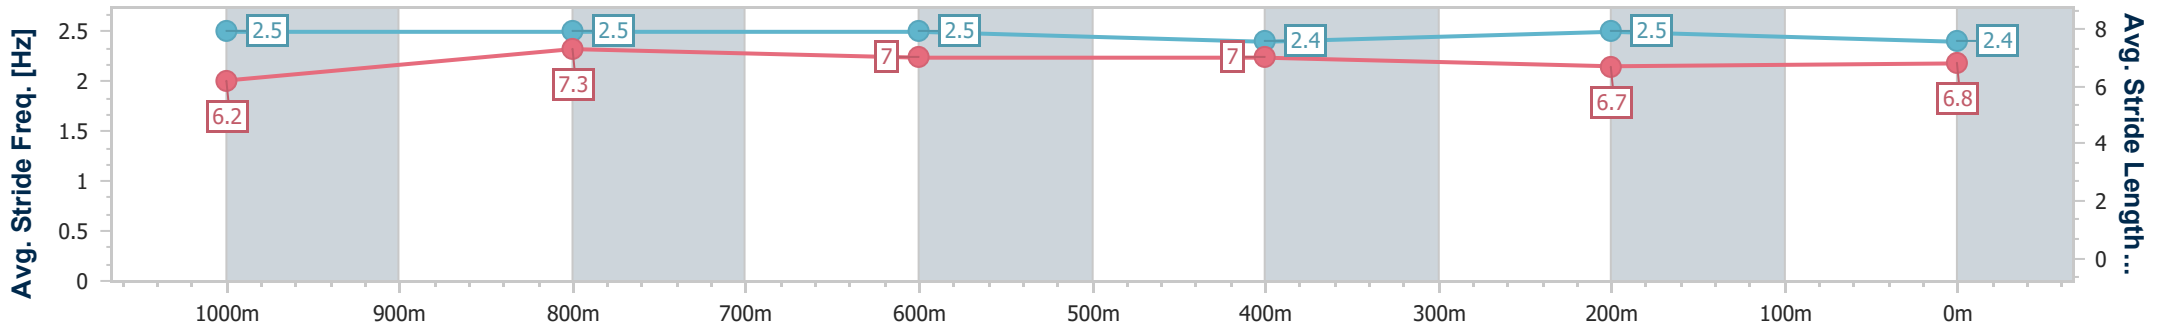

- [] Ranking at each section and finish
- .-.- No data available at this section
- NA No data available

Horse/Jockey Name	Spinning Spirit
Final Rank	9
Fastest Section Time (Section)	0:10.99 (1000m)
Top Speed [km/h] (Section)	67.8 (Overall)
Race State	Finished

Toowoomba QLD Professional
 Race 6: MORT & CO KING OF THE MOUNTAIN - 1200m
 01 January 2024 - 16:29
 Track Rating: Good 3, Weather: Overcast, Rail Position: True

Section	Overall	1000m	800m	600m	400m	200m
Section Times	1:11.86 [9] (0:13.27)	0:58.59 [5] (0:10.99)	0:47.60 [5] (0:11.71)	0:35.89 [6] (0:11.86)	0:24.03 [7] (0:11.86)	0:12.17 [8]
Average Speed [km/h]	54.3	66.0	62.6	61.2	61.1	59.2
Top Speed [km/h]	67.8	67.8	63.8	63.0	61.7	61.5
Avg. Dist. to Rail [m]	5.3	2.7	4.0	1.8	2.6	3.0
Avg. Stride Freq. [Hz]	2.5	2.5	2.5	2.4	2.5	2.4
Avg. Stride Length [m]	6.2	7.3	7.0	7.0	6.7	6.8