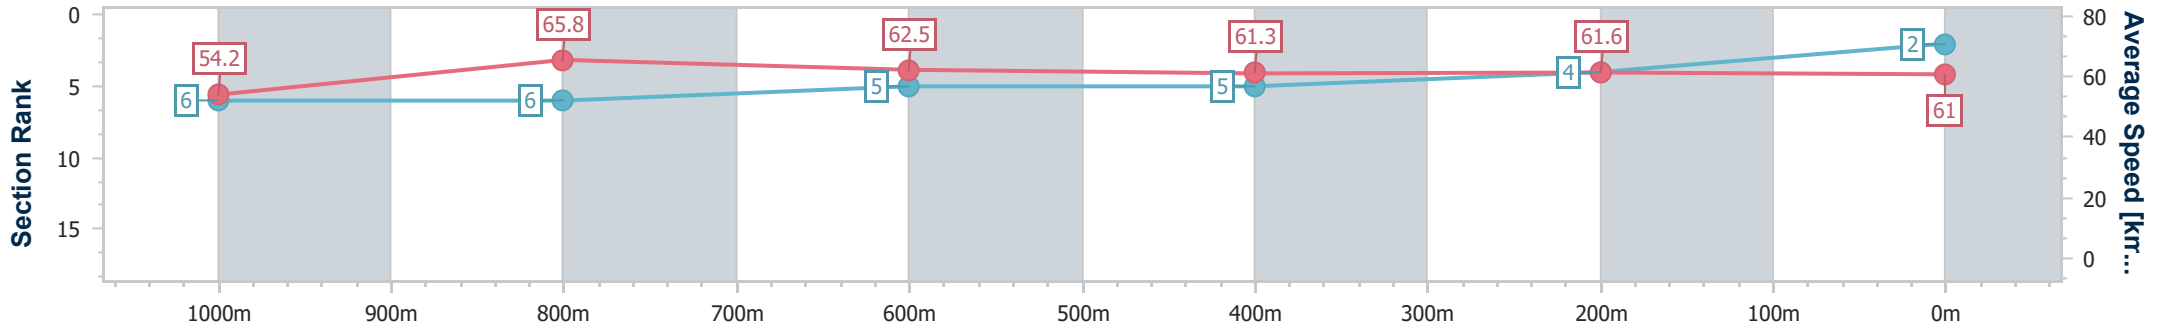

Horse/Jockey Name	Steady Ready
Final Rank	2
Fastest Section Time (Section)	0:10.95 (1000m)
Top Speed [km/h] (Section)	69.0 (Overall)
Race State	Finished

Toowoomba QLD Professional
Race 6: MORT & CO KING OF THE MOUNTAIN - 1200m
01 January 2024 - 16:29
Track Rating: Good 3, Weather: Overcast, Rail Position: True

Section	Overall	1000m	800m	600m	400m	200m
Section Times	1:11.09 [2] (0:13.34)	0:57.75 [6] (0:10.95)	0:46.80 [6] (0:11.56)	0:35.24 [5] (0:11.70)	0:23.54 [5] (0:11.70)	0:11.84 [4] (0:11.84)
Average Speed [km/h]	54.2	65.8	62.5	61.3	61.6	61.0
Top Speed [km/h]	69.0	68.5	63.2	62.2	63.3	62.5
Avg. Dist. to Rail [m]	3.9	0.9	0.6	0.5	0.7	0.6
Avg. Stride Freq. [Hz]	2.4	2.5	2.4	2.4	2.4	2.4
Avg. Stride Length [m]	6.3	7.3	7.3	7.2	7.0	7.0

- [ ] Ranking at each section and finish
- -.-.- No data available at this section
- NA No data available