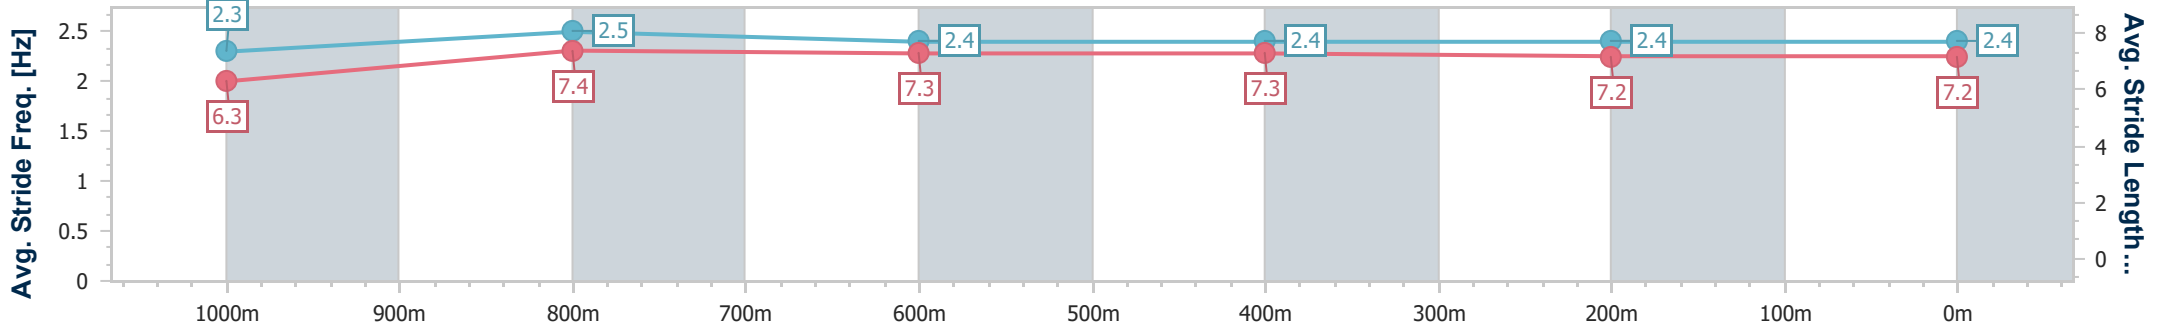

Horse/Jockey Name	Stuttering
Final Rank	8
Fastest Section Time (Section)	0:11.14 (1000m)
Top Speed [km/h] (Section)	66.5 (Overall)
Race State	Finished

Toowoomba QLD Professional
Race 6: MORT & CO KING OF THE MOUNTAIN - 1200m
01 January 2024 - 16:29
Track Rating: Good 3, Weather: Overcast, Rail Position: True

Section	Overall	1000m	800m	600m	400m	200m
Section Times	1:11.79 [8] (0:13.65)	0:58.14 [10] (0:11.14)	0:47.00 [11] (0:11.73)	0:35.27 [11] (0:11.85)	0:23.42 [12] (0:11.66)	0:11.76 [12] (0:11.76)
Average Speed [km/h]	52.8	65.3	62.6	61.6	62.2	61.2
Top Speed [km/h]	66.5	66.5	64.5	62.6	62.7	62.2
Avg. Dist. to Rail [m]	6.3	2.7	4.8	2.9	2.6	4.8
Avg. Stride Freq. [Hz]	2.3	2.5	2.4	2.4	2.4	2.4
Avg. Stride Length [m]	6.3	7.4	7.3	7.3	7.2	7.2

- [ ] Ranking at each section and finish
- -.-.- No data available at this section
- NA No data available