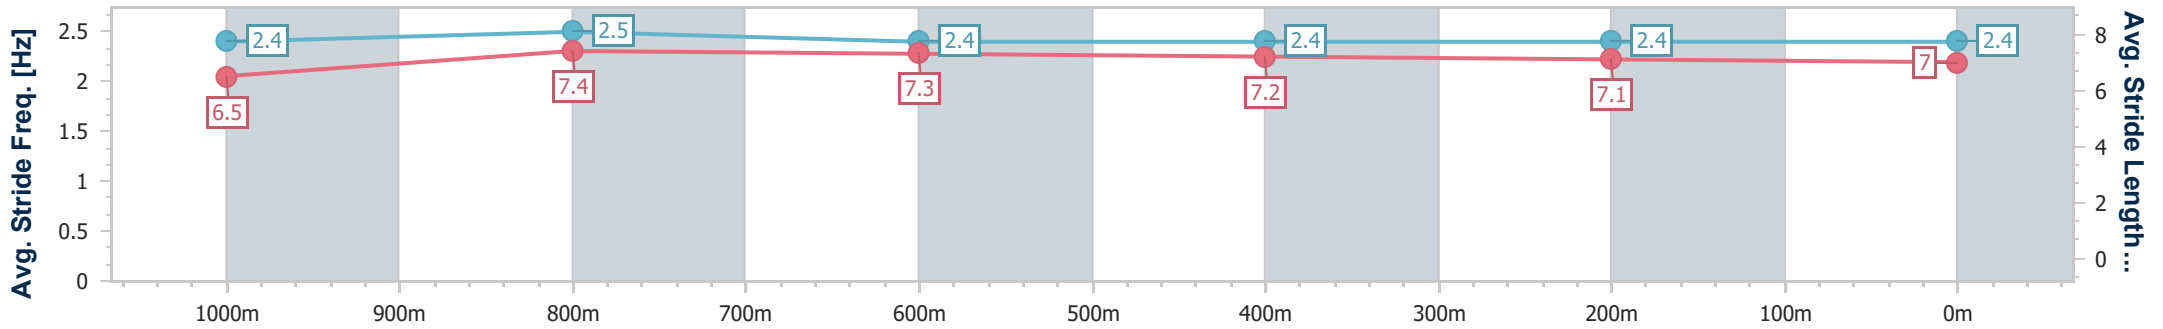

Toowoomba QLD Professional
 Race 6: MORT & CO KING OF THE MOUNTAIN - 1200m
 01 January 2024 - 16:29
 Track Rating: Good 3, Weather: Overcast, Rail Position: True

Section	Overall	1000m	800m	600m	400m	200m
Section Times	1:11.03 [1] (0:12.98)	0:58.05 [2] (0:10.84)	0:47.21 [2] (0:11.64)	0:35.57 [2] (0:11.81)	0:23.76 [2] (0:11.68)	0:12.08 [2] (0:12.08)
Average Speed [km/h]	55.8	66.9	62.7	61.4	61.8	59.8
Top Speed [km/h]	70.8	70.3	64.5	62.7	63.4	62.5
Avg. Dist. to Rail [m]	10.4	3.0	3.8	1.7	1.7	1.3
Avg. Stride Freq. [Hz]	2.4	2.5	2.4	2.4	2.4	2.4
Avg. Stride Length [m]	6.5	7.4	7.3	7.2	7.1	7.0