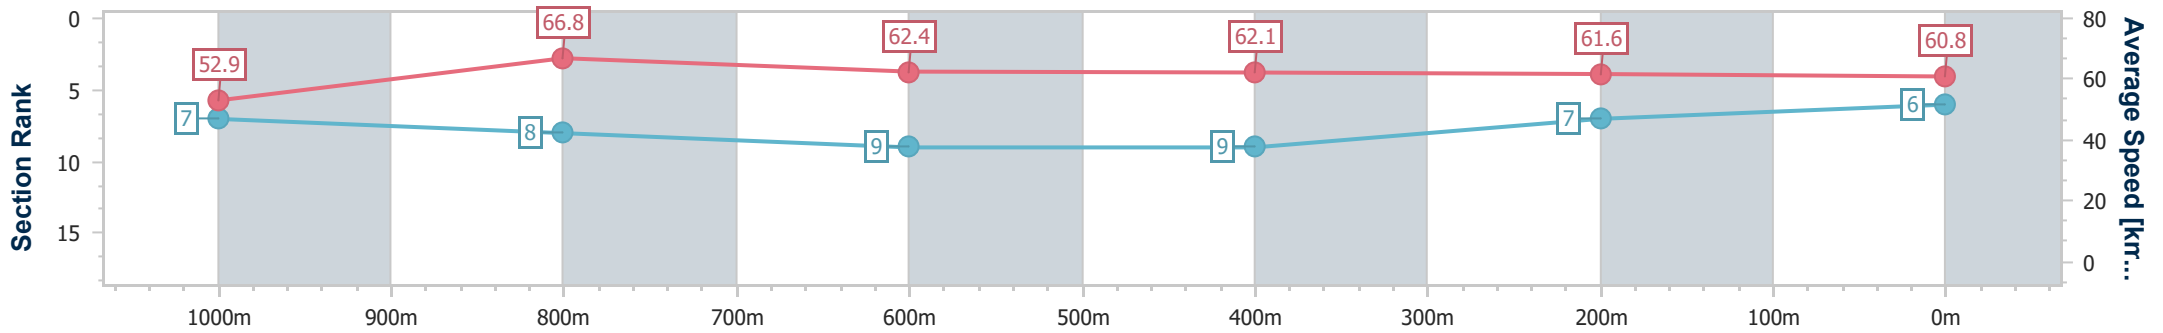

Horse/Jockey Name	Legal Esprit
Final Rank	6
Fastest Section Time (Section)	0:10.95 (1000m)
Top Speed [km/h] (Section)	68.2 (Overall)
Race State	Finished

Toowoomba QLD Professional
Race 6: MORT & CO KING OF THE MOUNTAIN - 1200m
01 January 2024 - 16:29
Track Rating: Good 3, Weather: Overcast, Rail Position: True

Section	Overall	1000m	800m	600m	400m	200m
Section Times	1:11.50 [6] (0:13.61)	0:57.89 [7] (0:10.95)	0:46.94 [8] (0:11.69)	0:35.25 [9] (0:11.67)	0:23.58 [9] (0:11.75)	0:11.83 [7] (0:11.83)
Average Speed [km/h]	52.9	66.8	62.4	62.1	61.6	60.8
Top Speed [km/h]	68.2	67.8	64.4	63.0	62.4	61.4
Avg. Dist. to Rail [m]	7.9	3.9	3.6	1.3	2.1	5.6
Avg. Stride Freq. [Hz]	2.3	2.4	2.3	2.3	2.3	2.3
Avg. Stride Length [m]	6.4	7.6	7.4	7.4	7.3	7.3

- [ ] Ranking at each section and finish
- -.-.- No data available at this section
- NA No data available