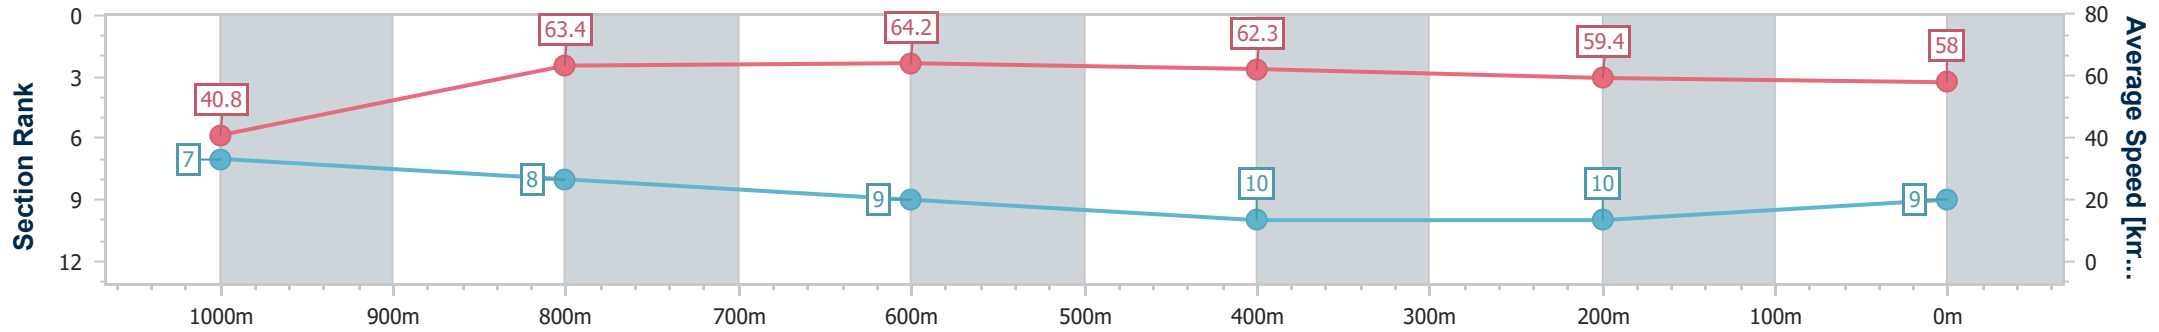

- [ ] Ranking at each section and finish
- .-.- No data available at this section
- NA No data available

Horse/Jockey Name	Bonnie Ev
Final Rank	9
Fastest Section Time (Section)	0:08.83 (Overall)
Top Speed [km/h] (Section)	66.1 (800m)
Race State	Finished

Toowoomba QLD Professional  
 Race 5: SKUSE GRAHAM CRIMINAL LAWYERS Fillies & Mares  
 BENCHMARK 65 Handicap - 1100m

01 January 2024 - 15:50

Track Rating: Good 4, Weather: Overcast, Rail Position: True

Section	Overall	1000m	800m	600m	400m	200m
Section Times	1:08.01 [9] (0:08.83)	0:59.18 [7] (0:11.55)	0:47.63 [8] (0:11.36)	0:36.27 [9] (0:11.74)	0:24.53 [10] (0:12.20)	0:12.33 [10] (0:12.33)
Average Speed [km/h]	40.8	63.4	64.2	62.3	59.4	58.0
Top Speed [km/h]	59.3	66.1	66.1	64.2	60.3	60.1
Avg. Dist. to Rail [m]	12.5	6.2	3.7	3.0	1.6	0.9
Avg. Stride Freq. [Hz]	2.1	2.5	2.5	2.4	2.4	2.3
Avg. Stride Length [m]	5.6	7.2	7.2	7.1	7.0	6.9