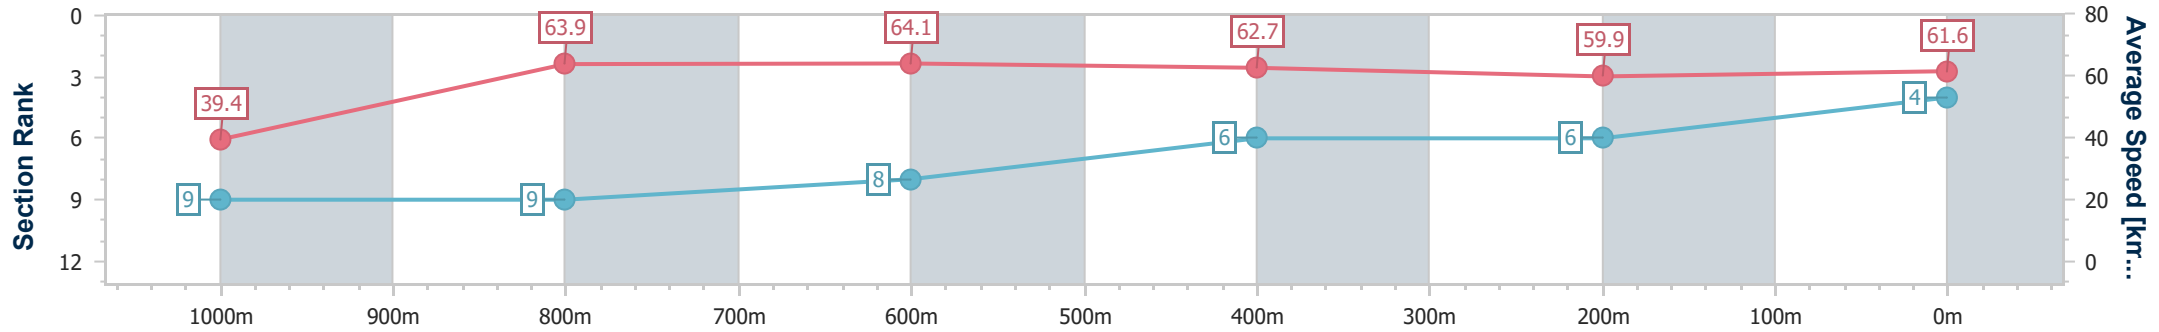

Horse/Jockey Name	Whistle Hoff
Final Rank	4
Fastest Section Time (Section)	0:09.16 (Overall)
Top Speed [km/h] (Section)	66.2 (1000m)
Race State	Finished

Toowoomba QLD Professional
Race 5: SKUSE GRAHAM CRIMINAL LAWYERS Fillies & Mares
BENCHMARK 65 Handicap - 1100m

01 January 2024 - 15:50

Track Rating: Good 4, Weather: Overcast, Rail Position: True

Section	Overall	1000m	800m	600m	400m	200m
Section Times	1:06.84 [4] (0:09.16)	0:57.68 [9] (0:11.24)	0:46.44 [9] (0:11.21)	0:35.23 [8] (0:11.46)	0:23.77 [6] (0:12.08)	0:11.69 [6] (0:11.69)
Average Speed [km/h]	39.4	63.9	64.1	62.7	59.9	61.6
Top Speed [km/h]	61.4	66.2	65.4	64.3	60.7	63.1
Avg. Dist. to Rail [m]	6.1	1.5	0.6	0.5	0.8	1.0
Avg. Stride Freq. [Hz]	2.1	2.4	2.4	2.4	2.3	2.3
Avg. Stride Length [m]	5.2	7.3	7.5	7.3	7.2	7.3

- [ ] Ranking at each section and finish
- -.-.- No data available at this section
- NA No data available