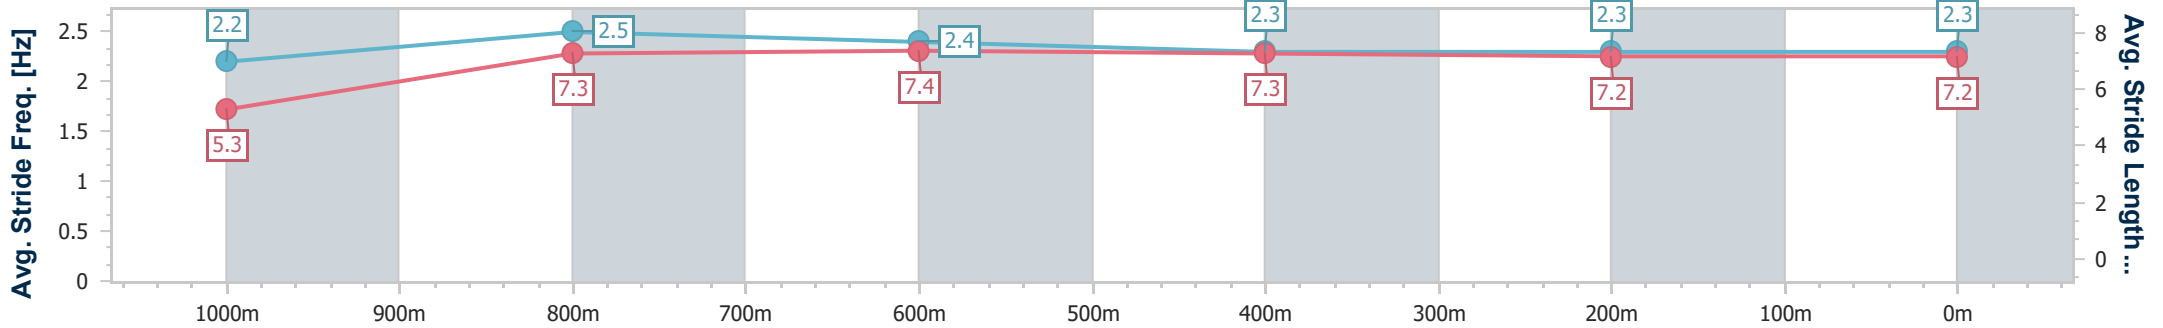

Horse/Jockey Name	Seductive Spur
Final Rank	2
Fastest Section Time (Section)	0:08.55 (Overall)
Top Speed [km/h] (Section)	66.4 (1000m)
Race State	Finished

Toowoomba QLD Professional
Race 5: SKUSE GRAHAM CRIMINAL LAWYERS Fillies & Mares
BENCHMARK 65 Handicap - 1100m

01 January 2024 - 15:50

Track Rating: Good 4, Weather: Overcast, Rail Position: True

Section	Overall	1000m	800m	600m	400m	200m
Section Times	1:06.61 [2] (0:08.55)	0:58.06 [1] (0:11.19)	0:46.87 [2] (0:11.24)	0:35.63 [3] (0:11.76)	0:23.87 [2] (0:11.92)	0:11.95 [2] (0:11.95)
Average Speed [km/h]	42.0	64.7	64.2	61.2	60.7	60.2
Top Speed [km/h]	61.7	66.4	65.1	64.0	61.8	60.7
Avg. Dist. to Rail [m]	2.3	1.1	1.3	0.4	1.4	2.6
Avg. Stride Freq. [Hz]	2.2	2.5	2.4	2.3	2.3	2.3
Avg. Stride Length [m]	5.3	7.3	7.4	7.3	7.2	7.2

- [ ] Ranking at each section and finish
- -.-.- No data available at this section
- NA No data available