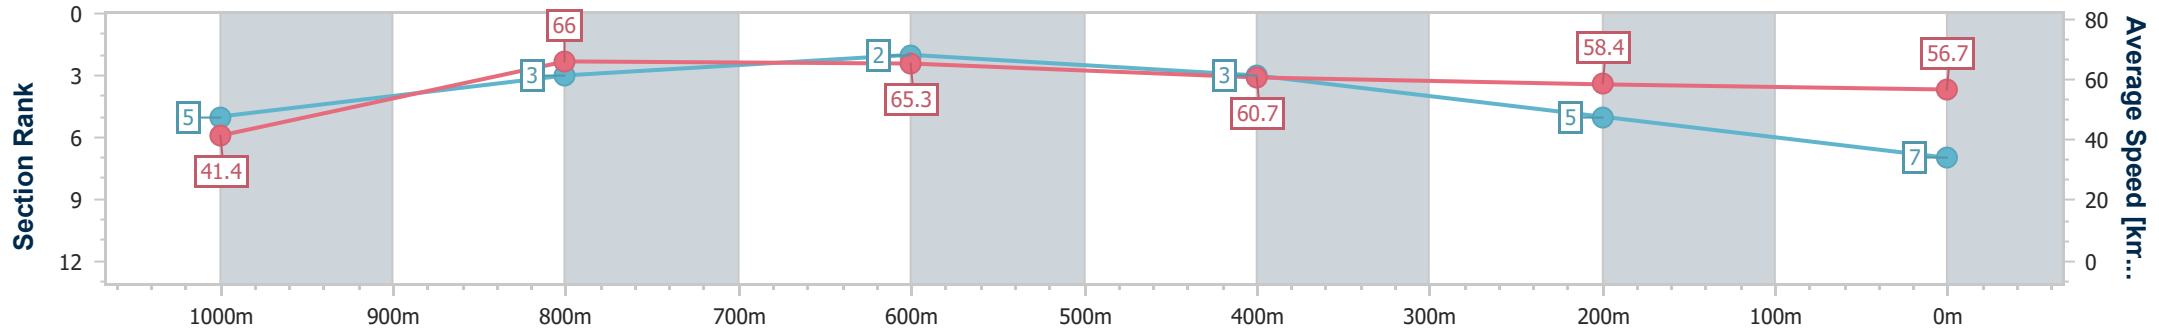

Horse/Jockey Name	Vonzither
Final Rank	7
Fastest Section Time (Section)	0:08.67 (Overall)
Top Speed [km/h] (Section)	67.8 (1000m)
Race State	Finished

Toowoomba QLD Professional
Race 5: SKUSE GRAHAM CRIMINAL LAWYERS Fillies & Mares
BENCHMARK 65 Handicap - 1100m

01 January 2024 - 15:50

Track Rating: Good 4, Weather: Overcast, Rail Position: True

Section	Overall	1000m	800m	600m	400m	200m
Section Times	1:07.84 [7] (0:08.67)	0:59.17 [5] (0:11.14)	0:48.03 [3] (0:11.17)	0:36.86 [2] (0:11.87)	0:24.99 [3] (0:12.28)	0:12.71 [5] (0:12.71)
Average Speed [km/h]	41.4	66.0	65.3	60.7	58.4	56.7
Top Speed [km/h]	62.9	67.8	67.4	64.0	60.1	57.8
Avg. Dist. to Rail [m]	10.6	6.9	2.7	0.6	0.8	1.2
Avg. Stride Freq. [Hz]	2.2	2.5	2.4	2.3	2.3	2.2
Avg. Stride Length [m]	5.3	7.2	7.5	7.3	7.0	7.0

- [ ] Ranking at each section and finish
- -.-.- No data available at this section
- NA No data available