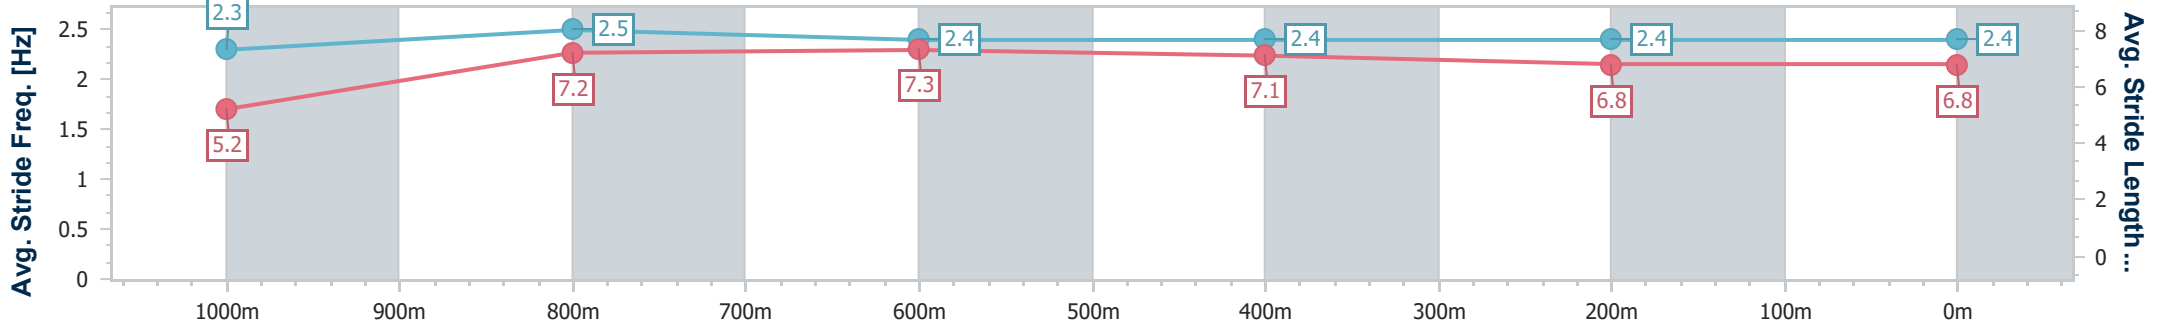

Horse/Jockey Name	Smile Upon A Star
Final Rank	6
Fastest Section Time (Section)	0:08.66 (Overall)
Top Speed [km/h] (Section)	65.7 (800m)
Race State	Finished

Toowoomba QLD Professional
Race 5: SKUSE GRAHAM CRIMINAL LAWYERS Fillies & Mares
BENCHMARK 65 Handicap - 1100m

01 January 2024 - 15:50

Track Rating: Good 4, Weather: Overcast, Rail Position: True

Section	Overall	1000m	800m	600m	400m	200m
Section Times	1:07.72 [6] (0:08.66)	0:59.06 [4] (0:11.32)	0:47.74 [5] (0:11.33)	0:36.41 [6] (0:11.88)	0:24.53 [7] (0:12.12)	0:12.41 [8] (0:12.41)
Average Speed [km/h]	41.7	63.8	63.8	60.7	59.7	58.1
Top Speed [km/h]	62.7	65.2	65.7	63.5	60.7	60.0
Avg. Dist. to Rail [m]	3.6	1.6	0.5	0.3	2.6	5.5
Avg. Stride Freq. [Hz]	2.3	2.5	2.4	2.4	2.4	2.4
Avg. Stride Length [m]	5.2	7.2	7.3	7.1	6.8	6.8

- [ ] Ranking at each section and finish
- -.-.- No data available at this section
- NA No data available