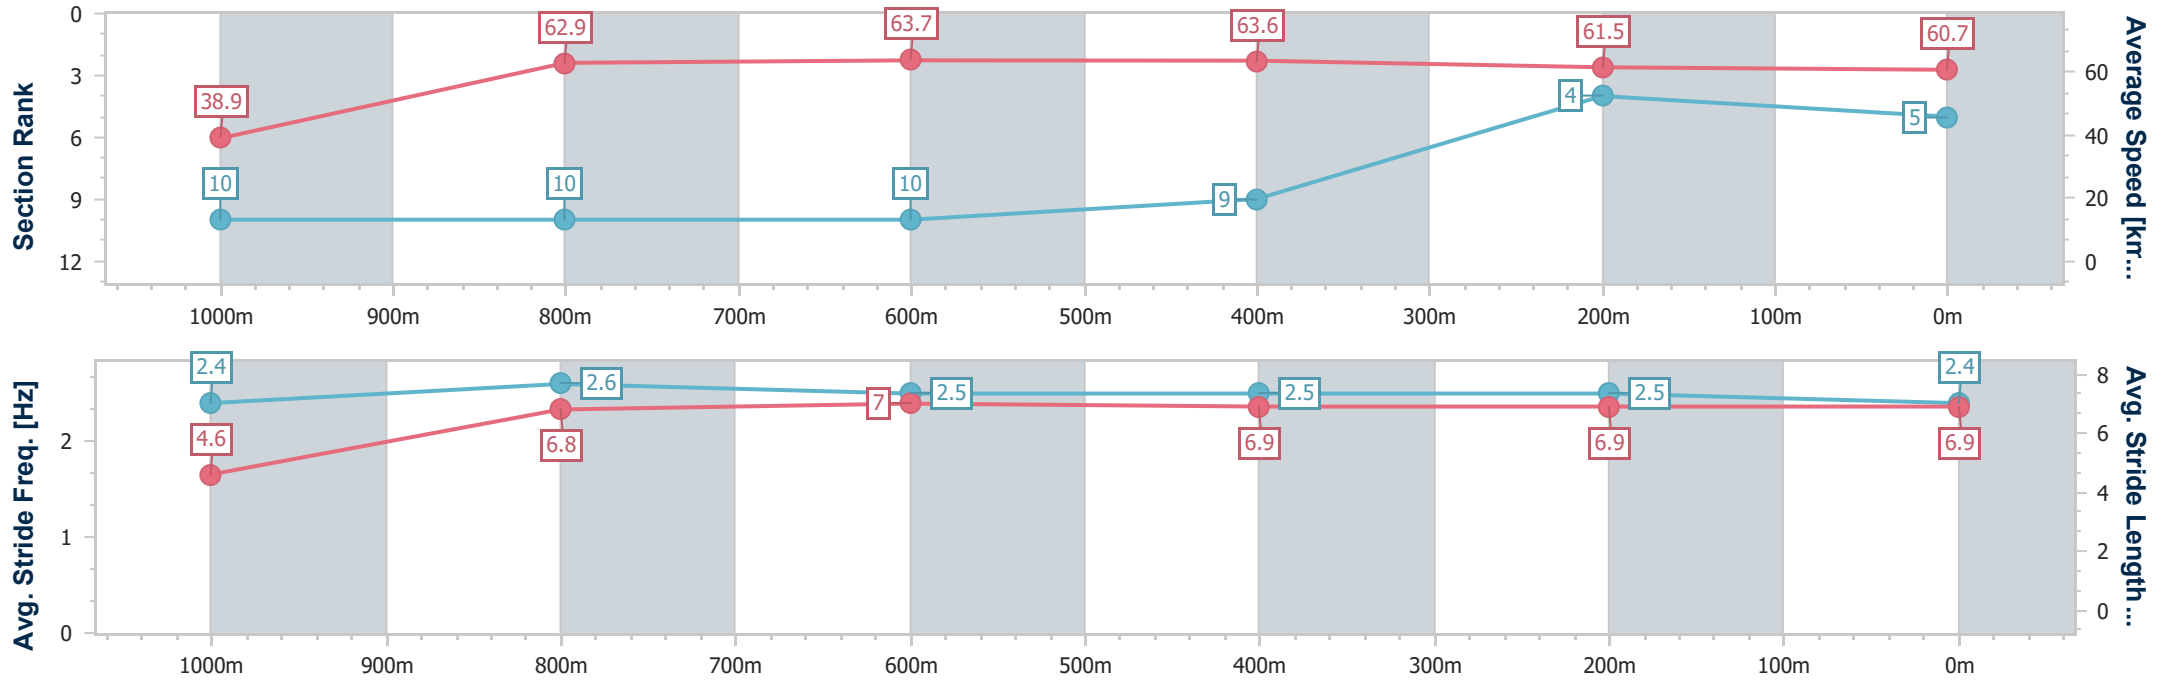

Horse/Jockey Name	Winter Rain
Final Rank	5
Fastest Section Time (Section)	0:09.32 (Overall)
Top Speed [km/h] (Section)	65.2 (600m)
Race State	Finished

Toowoomba QLD Professional
Race 5: SKUSE GRAHAM CRIMINAL LAWYERS Fillies & Mares
BENCHMARK 65 Handicap - 1100m

01 January 2024 - 15:50

Track Rating: Good 4, Weather: Overcast, Rail Position: True

Section	Overall	1000m	800m	600m	400m	200m
Section Times	1:06.89 [5] (0:09.32)	0:57.57 [10] (0:11.42)	0:46.15 [10] (0:11.26)	0:34.89 [10] (0:11.37)	0:23.52 [9] (0:11.71)	0:11.81 [4] (0:11.81)
Average Speed [km/h]	38.9	62.9	63.7	63.6	61.5	60.7
Top Speed [km/h]	58.8	64.6	64.7	65.2	63.4	61.9
Avg. Dist. to Rail [m]	7.6	1.7	0.6	0.3	0.5	2.2
Avg. Stride Freq. [Hz]	2.4	2.6	2.5	2.5	2.5	2.4
Avg. Stride Length [m]	4.6	6.8	7.0	6.9	6.9	6.9

- [ ] Ranking at each section and finish
- -.-.- No data available at this section
- NA No data available