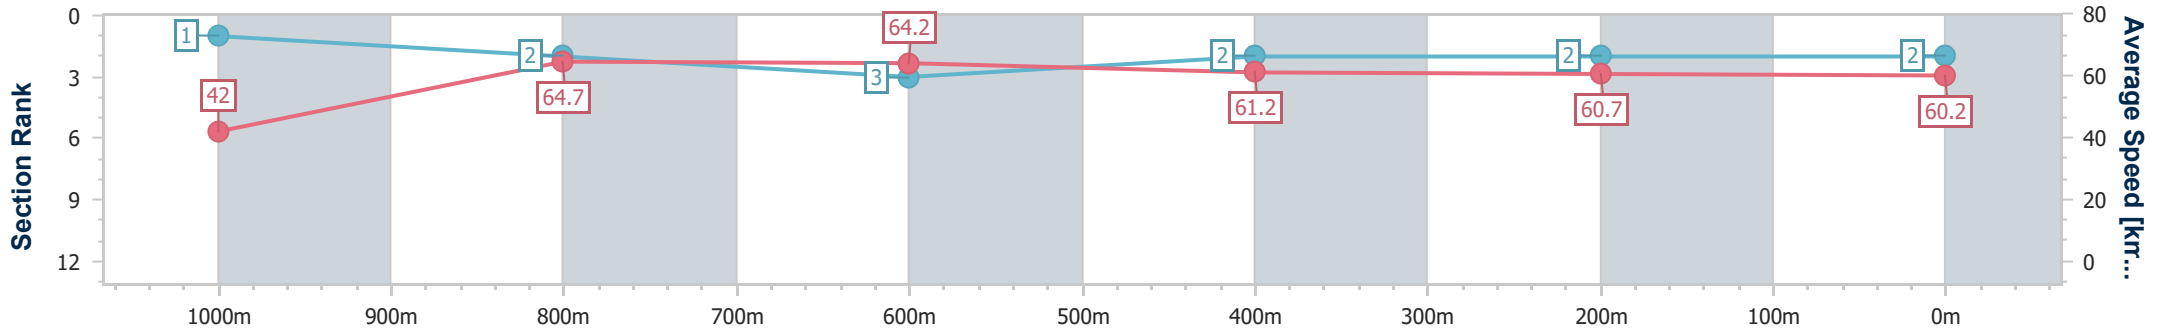

Horse/Jockey Name	Seductive Spur
Final Rank	2
Fastest Section Time (Section)	0:08.55 (Overall)
Top Speed [km/h] (Section)	66.4 (1000m)
Race State	Finished

Toowoomba QLD Professional
Race 5: SKUSE GRAHAM CRIMINAL LAWYERS Fillies & Mares
BENCHMARK 65 Handicap - 1100m

01 January 2024 - 15:50

Track Rating: Good 4, Weather: Overcast, Rail Position: True

Section	Overall	1000m	800m	600m	400m	200m
Section Times	1:06.61 [2] (0:08.55)	0:58.06 [1] (0:11.19)	0:46.87 [2] (0:11.24)	0:35.63 [3] (0:11.76)	0:23.87 [2] (0:11.92)	0:11.95 [2] (0:11.95)
Average Speed [km/h]	42.0	64.7	64.2	61.2	60.7	60.2
Top Speed [km/h]	61.7	66.4	65.1	64.0	61.8	60.7
Avg. Dist. to Rail [m]	2.3	1.1	1.3	0.4	1.4	2.6
Avg. Stride Freq. [Hz]	2.2	2.5	2.4	2.3	2.3	2.3
Avg. Stride Length [m]	5.3	7.3	7.4	7.3	7.2	7.2

- [ ] Ranking at each section and finish
- -.-.- No data available at this section
- NA No data available