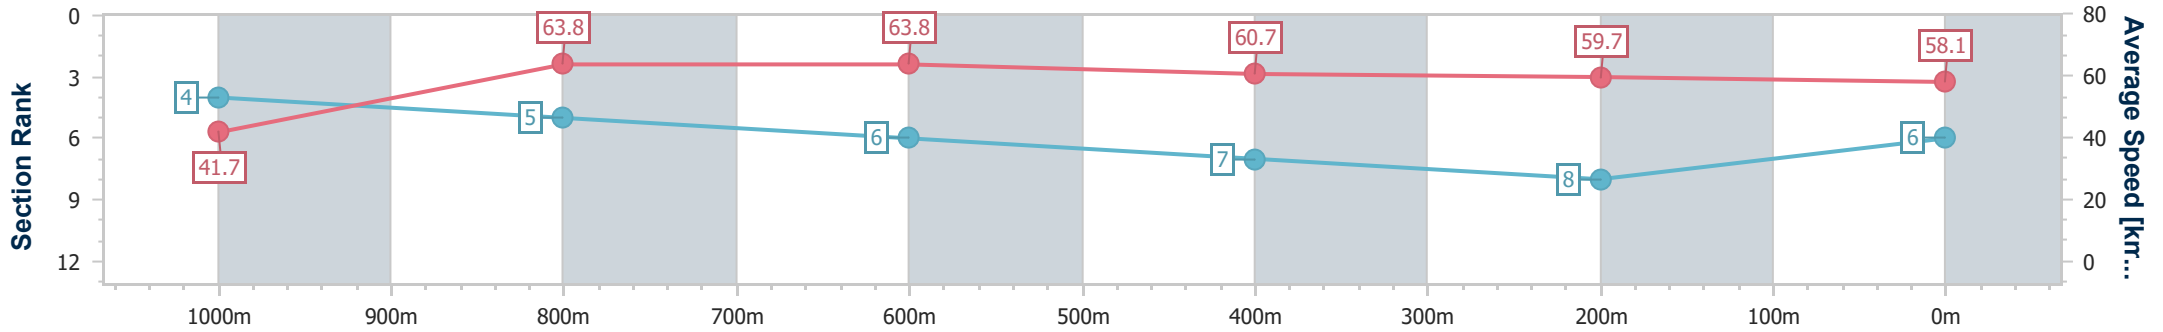

Horse/Jockey Name	Smile Upon A Star
Final Rank	6
Fastest Section Time (Section)	0:08.66 (Overall)
Top Speed [km/h] (Section)	65.7 (800m)
Race State	Finished

Toowoomba QLD Professional
Race 5: SKUSE GRAHAM CRIMINAL LAWYERS Fillies & Mares
BENCHMARK 65 Handicap - 1100m

01 January 2024 - 15:50

Track Rating: Good 4, Weather: Overcast, Rail Position: True

Section	Overall	1000m	800m	600m	400m	200m
Section Times	1:07.72 [6] (0:08.66)	0:59.06 [4] (0:11.32)	0:47.74 [5] (0:11.33)	0:36.41 [6] (0:11.88)	0:24.53 [7] (0:12.12)	0:12.41 [8] (0:12.41)
Average Speed [km/h]	41.7	63.8	63.8	60.7	59.7	58.1
Top Speed [km/h]	62.7	65.2	65.7	63.5	60.7	60.0
Avg. Dist. to Rail [m]	3.6	1.6	0.5	0.3	2.6	5.5
Avg. Stride Freq. [Hz]	2.3	2.5	2.4	2.4	2.4	2.4
Avg. Stride Length [m]	5.2	7.2	7.3	7.1	6.8	6.8

- [ ] Ranking at each section and finish
- -.-.- No data available at this section
- NA No data available