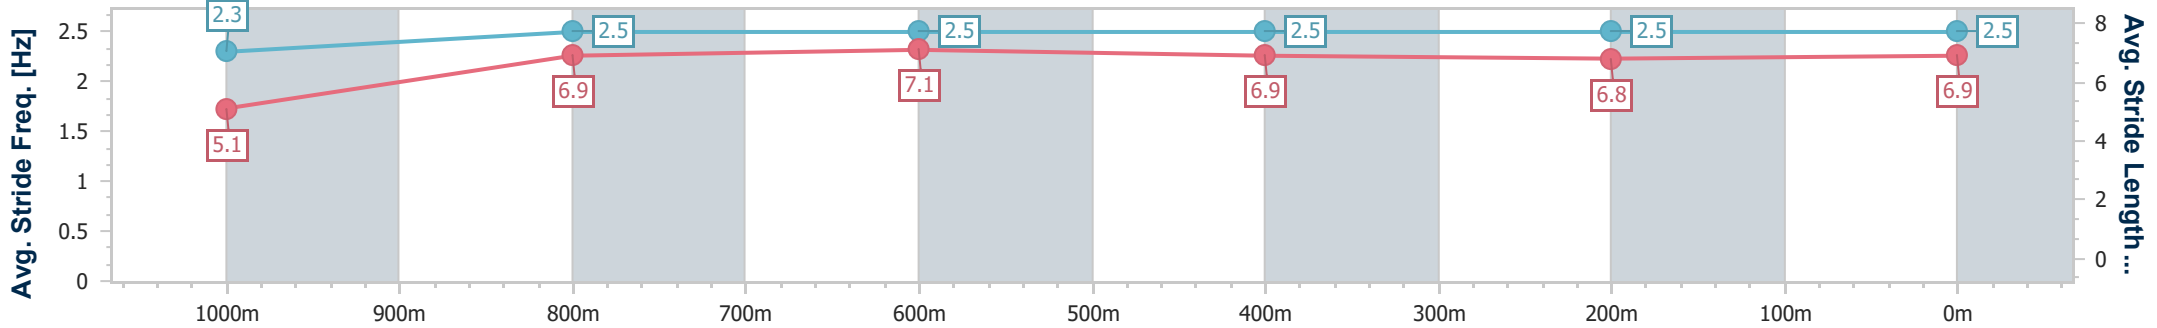

01 January 2024 - 15:50

Track Rating: Good 4, Weather: Overcast, Rail Position: True

Section	Overall	1000m	800m	600m	400m	200m
Section Times	1:06.52 [1] (0:08.72)	0:57.80 [6] (0:11.47)	0:46.33 [6] (0:11.10)	0:35.23 [5] (0:11.62)	0:23.61 [5] (0:11.86)	0:11.75 [3] (0:11.75)
Average Speed [km/h]	41.3	63.0	64.5	61.5	60.9	61.1
Top Speed [km/h]	62.1	64.4	66.5	65.7	62.1	61.7
Avg. Dist. to Rail [m]	3.7	2.0	1.4	1.2	0.4	0.4
Avg. Stride Freq. [Hz]	2.3	2.5	2.5	2.5	2.5	2.5
Avg. Stride Length [m]	5.1	6.9	7.1	6.9	6.8	6.9