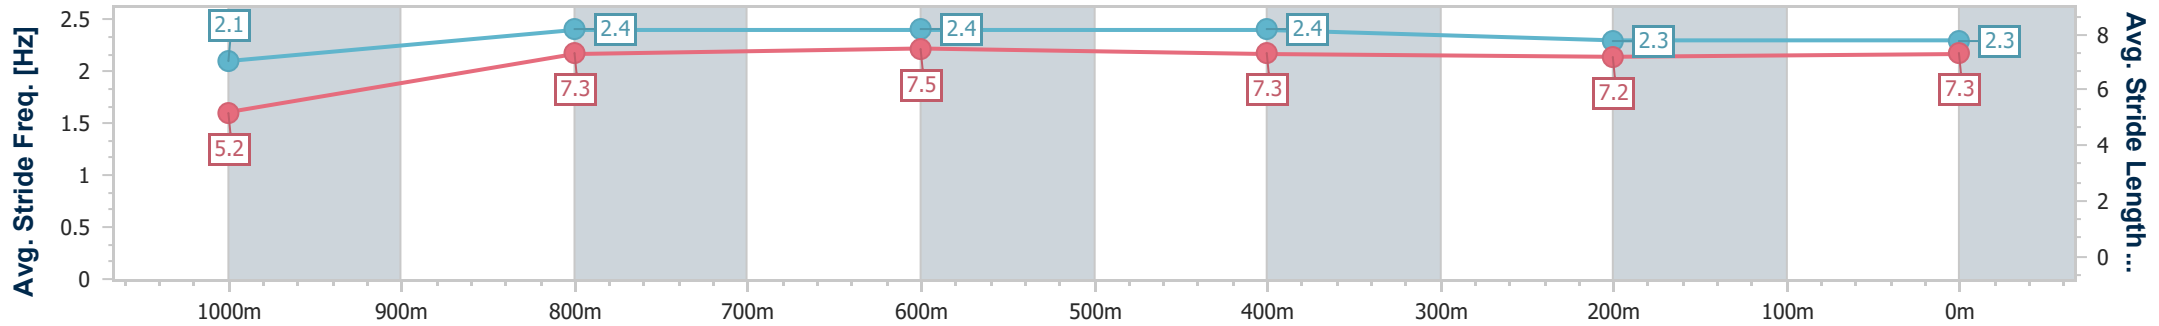

Horse/Jockey Name	Whistle Hoff
Final Rank	4
Fastest Section Time (Section)	0:09.16 (Overall)
Top Speed [km/h] (Section)	66.2 (1000m)
Race State	Finished

Toowoomba QLD Professional
Race 5: SKUSE GRAHAM CRIMINAL LAWYERS Fillies & Mares
BENCHMARK 65 Handicap - 1100m

01 January 2024 - 15:50

Track Rating: Good 4, Weather: Overcast, Rail Position: True

Section	Overall	1000m	800m	600m	400m	200m
Section Times	1:06.84 [4] (0:09.16)	0:57.68 [9] (0:11.24)	0:46.44 [9] (0:11.21)	0:35.23 [8] (0:11.46)	0:23.77 [6] (0:12.08)	0:11.69 [6] (0:11.69)
Average Speed [km/h]	39.4	63.9	64.1	62.7	59.9	61.6
Top Speed [km/h]	61.4	66.2	65.4	64.3	60.7	63.1
Avg. Dist. to Rail [m]	6.1	1.5	0.6	0.5	0.8	1.0
Avg. Stride Freq. [Hz]	2.1	2.4	2.4	2.4	2.3	2.3
Avg. Stride Length [m]	5.2	7.3	7.5	7.3	7.2	7.3

- [ ] Ranking at each section and finish
- -.-.- No data available at this section
- NA No data available