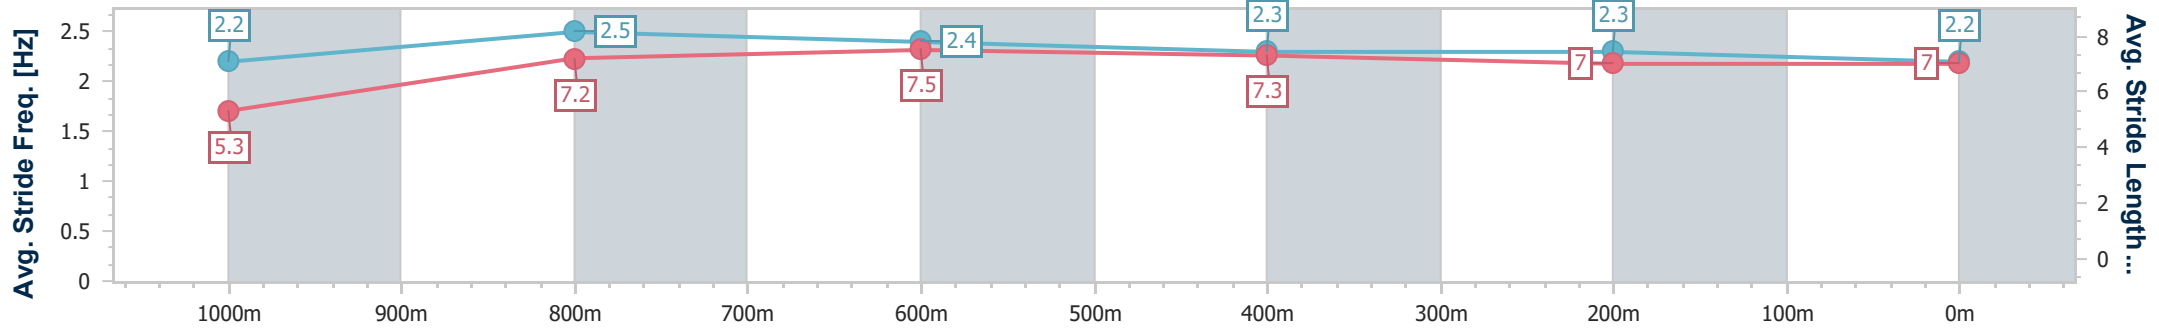

- [ ] Ranking at each section and finish
- .-.- No data available at this section
- NA No data available

Horse/Jockey Name	Vonzither
Final Rank	7
Fastest Section Time (Section)	0:08.67 (Overall)
Top Speed [km/h] (Section)	67.8 (1000m)
Race State	Finished

Toowoomba QLD Professional  
Race 5: SKUSE GRAHAM CRIMINAL LAWYERS Fillies & Mares  
BENCHMARK 65 Handicap - 1100m

01 January 2024 - 15:50

Track Rating: Good 4, Weather: Overcast, Rail Position: True

Section	Overall	1000m	800m	600m	400m	200m
Section Times	1:07.84 [7] (0:08.67)	0:59.17 [5] (0:11.14)	0:48.03 [3] (0:11.17)	0:36.86 [2] (0:11.87)	0:24.99 [3] (0:12.28)	0:12.71 [5] (0:12.71)
Average Speed [km/h]	41.4	66.0	65.3	60.7	58.4	56.7
Top Speed [km/h]	62.9	67.8	67.4	64.0	60.1	57.8
Avg. Dist. to Rail [m]	10.6	6.9	2.7	0.6	0.8	1.2
Avg. Stride Freq. [Hz]	2.2	2.5	2.4	2.3	2.3	2.2
Avg. Stride Length [m]	5.3	7.2	7.5	7.3	7.0	7.0