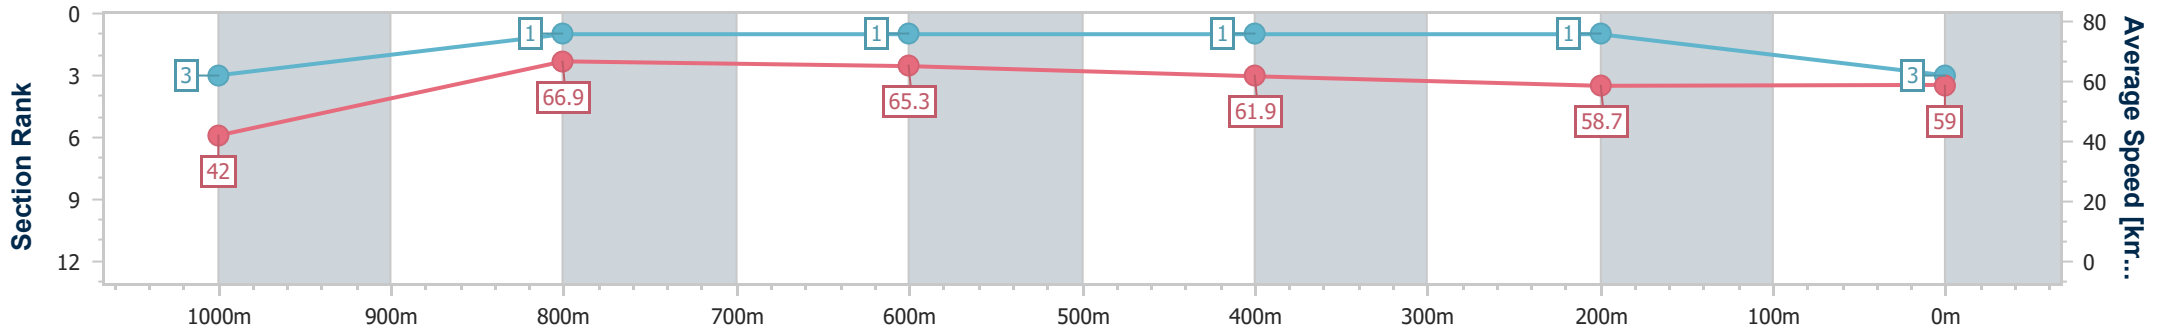

Horse/Jockey Name	Flank Speed
Final Rank	3
Fastest Section Time (Section)	0:08.62 (Overall)
Top Speed [km/h] (Section)	68.4 (1000m)
Race State	Finished

Toowoomba QLD Professional
Race 5: SKUSE GRAHAM CRIMINAL LAWYERS Fillies & Mares
BENCHMARK 65 Handicap - 1100m

01 January 2024 - 15:50

Track Rating: Good 4, Weather: Overcast, Rail Position: True

Section	Overall	1000m	800m	600m	400m	200m
Section Times	1:06.62 [3] (0:08.62)	0:58.00 [3] (0:10.75)	0:47.25 [1] (0:11.10)	0:36.15 [1] (0:11.67)	0:24.48 [1] (0:12.30)	0:12.18 [1] (0:12.18)
Average Speed [km/h]	42.0	66.9	65.3	61.9	58.7	59.0
Top Speed [km/h]	64.3	68.4	66.6	63.7	59.7	59.7
Avg. Dist. to Rail [m]	8.7	2.3	1.4	0.4	0.7	2.0
Avg. Stride Freq. [Hz]	2.3	2.5	2.4	2.3	2.3	2.2
Avg. Stride Length [m]	5.1	7.4	7.5	7.4	7.2	7.3

- [ ] Ranking at each section and finish
- -.-.- No data available at this section
- NA No data available