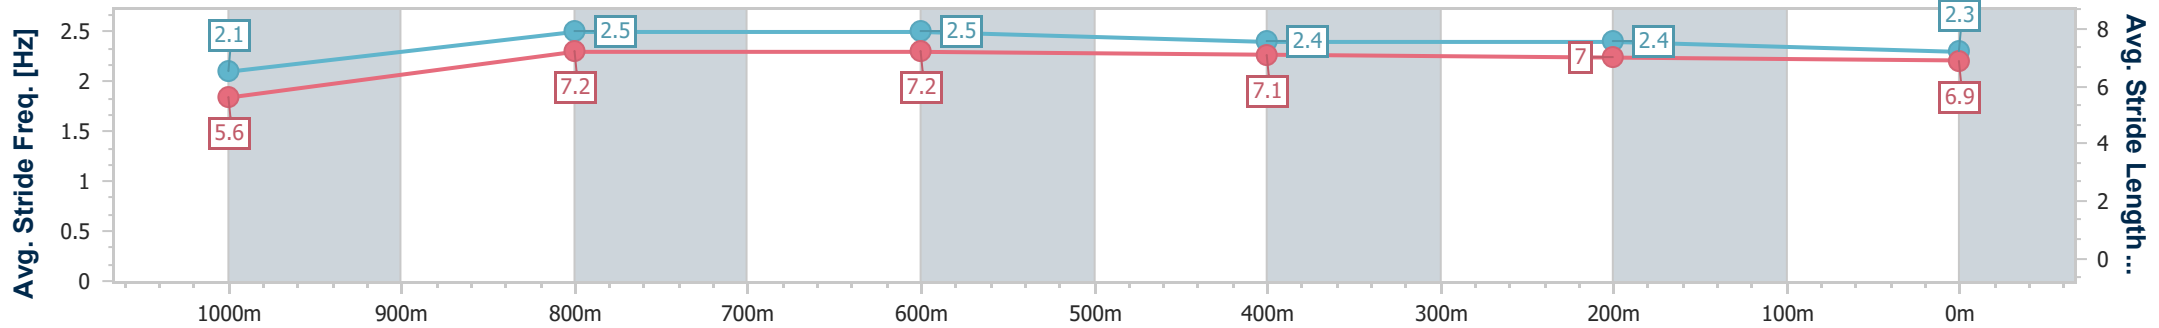

- [ ] Ranking at each section and finish
- .-.- No data available at this section
- NA No data available

Horse/Jockey Name	Bonnie Ev
Final Rank	9
Fastest Section Time (Section)	0:08.83 (Overall)
Top Speed [km/h] (Section)	66.1 (800m)
Race State	Finished

Toowoomba QLD Professional  
 Race 5: SKUSE GRAHAM CRIMINAL LAWYERS Fillies & Mares  
 BENCHMARK 65 Handicap - 1100m

01 January 2024 - 15:50

Track Rating: Good 4, Weather: Overcast, Rail Position: True

Section	Overall	1000m	800m	600m	400m	200m
Section Times	1:08.01 [9] (0:08.83)	0:59.18 [7] (0:11.55)	0:47.63 [8] (0:11.36)	0:36.27 [9] (0:11.74)	0:24.53 [10] (0:12.20)	0:12.33 [10] (0:12.33)
Average Speed [km/h]	40.8	63.4	64.2	62.3	59.4	58.0
Top Speed [km/h]	59.3	66.1	66.1	64.2	60.3	60.1
Avg. Dist. to Rail [m]	12.5	6.2	3.7	3.0	1.6	0.9
Avg. Stride Freq. [Hz]	2.1	2.5	2.5	2.4	2.4	2.3
Avg. Stride Length [m]	5.6	7.2	7.2	7.1	7.0	6.9