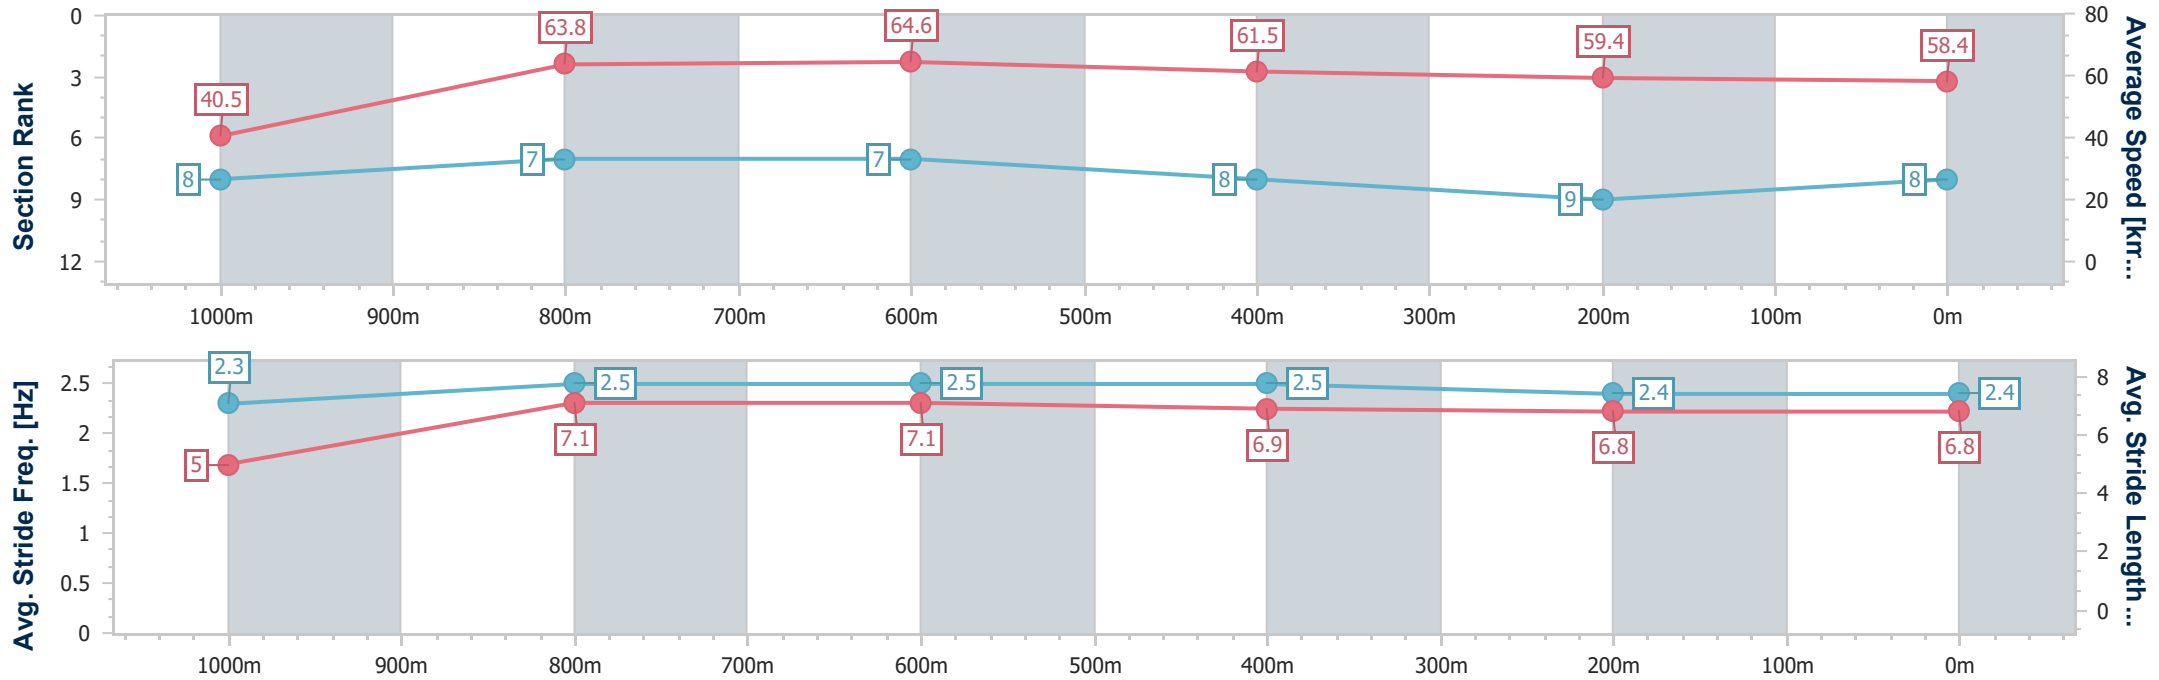

- [ ] Ranking at each section and finish
- .-.- No data available at this section
- NA No data available

Horse/Jockey Name	Kazza's Jet
Final Rank	8
Fastest Section Time (Section)	0:08.86 (Overall)
Top Speed [km/h] (Section)	66.2 (1000m)
Race State	Finished

Toowoomba QLD Professional  
 Race 5: SKUSE GRAHAM CRIMINAL LAWYERS Fillies & Mares  
 BENCHMARK 65 Handicap - 1100m

01 January 2024 - 15:50

Track Rating: Good 4, Weather: Overcast, Rail Position: True

Section	Overall	1000m	800m	600m	400m	200m
Section Times	1:07.89 [8] (0:08.86)	0:59.03 [8] (0:11.40)	0:47.63 [7] (0:11.22)	0:36.41 [7] (0:11.78)	0:24.63 [8] (0:12.27)	0:12.36 [9] (0:12.36)
Average Speed [km/h]	40.5	63.8	64.6	61.5	59.4	58.4
Top Speed [km/h]	61.0	66.2	65.4	64.0	60.3	59.4
Avg. Dist. to Rail [m]	6.1	3.9	1.4	1.9	3.1	4.6
Avg. Stride Freq. [Hz]	2.3	2.5	2.5	2.5	2.4	2.4
Avg. Stride Length [m]	5.0	7.1	7.1	6.9	6.8	6.8