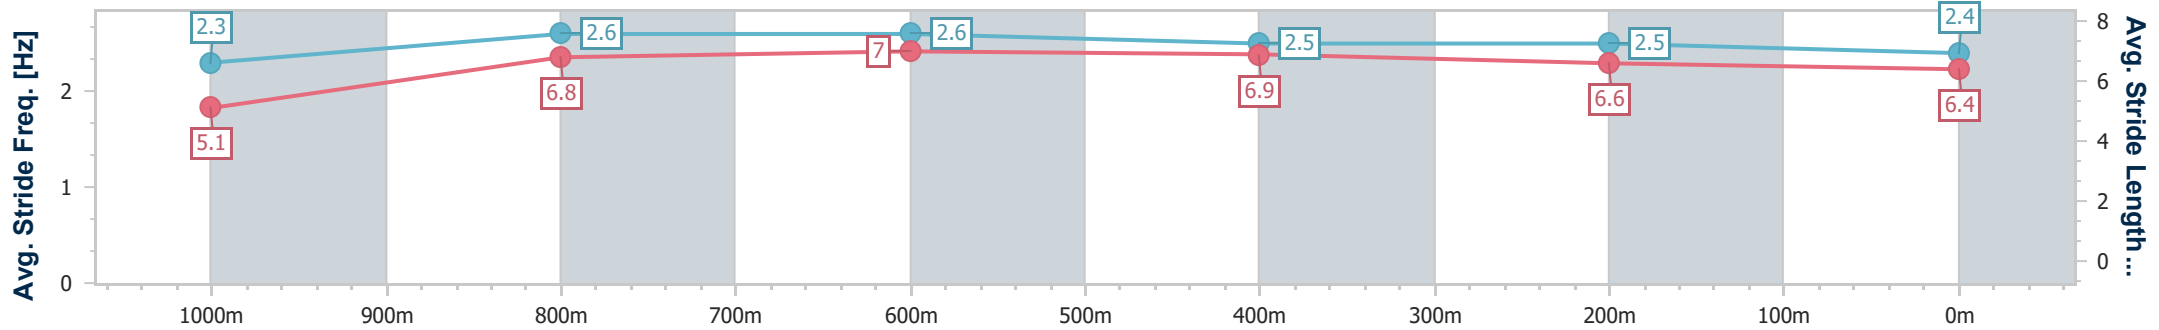

Toowoomba QLD Professional  
 Race 5: SKUSE GRAHAM CRIMINAL LAWYERS Fillies & Mares  
 BENCHMARK 65 Handicap - 1100m

01 January 2024 - 15:50

Track Rating: Good 4, Weather: Overcast, Rail Position: True

Section	Overall	1000m	800m	600m	400m	200m
Section Times	1:08.01 [9] (0:08.83)	0:59.18 [7] (0:11.55)	0:47.63 [8] (0:11.36)	0:36.27 [9] (0:11.74)	0:24.53 [10] (0:12.20)	0:12.33 [10] (0:12.33)
Average Speed [km/h]	40.8	63.4	64.2	62.3	59.4	58.0
Top Speed [km/h]	59.3	66.1	66.1	64.2	60.3	60.1
Avg. Dist. to Rail [m]	12.5	6.2	3.7	3.0	1.6	0.9
Avg. Stride Freq. [Hz]	2.1	2.5	2.5	2.4	2.4	2.3
Avg. Stride Length [m]	5.6	7.2	7.2	7.1	7.0	6.9

- [ ] Ranking at each section and finish
- .-.- No data available at this section
- NA No data available

Horse/Jockey Name	Tapis Magique
Final Rank	10
Fastest Section Time (Section)	0:08.60 (Overall)
Top Speed [km/h] (Section)	65.8 (800m)
Race State	Finished

Toowoomba QLD Professional  
Race 5: SKUSE GRAHAM CRIMINAL LAWYERS Fillies & Mares  
BENCHMARK 65 Handicap - 1100m

01 January 2024 - 15:50

Track Rating: Good 4, Weather: Overcast, Rail Position: True

Section	Overall	1000m	800m	600m	400m	200m
Section Times	1:08.09 [10] (0:08.60)	0:59.49 [2] (0:11.28)	0:48.21 [4] (0:11.35)	0:36.86 [4] (0:11.66)	0:25.20 [4] (0:12.31)	0:12.89 [7] (0:12.89)
Average Speed [km/h]	41.8	64.8	64.1	61.7	58.9	55.9
Top Speed [km/h]	62.4	65.7	65.8	65.3	59.8	58.5
Avg. Dist. to Rail [m]	7.1	5.2	1.8	0.6	1.9	3.2
Avg. Stride Freq. [Hz]	2.3	2.6	2.6	2.5	2.5	2.4
Avg. Stride Length [m]	5.1	6.8	7.0	6.9	6.6	6.4