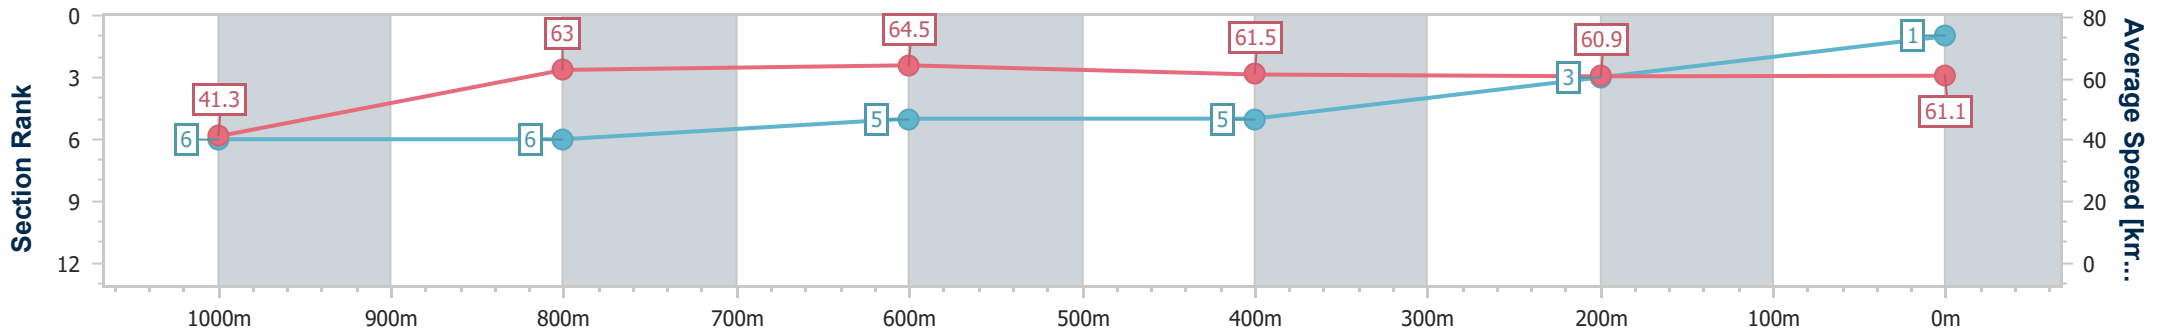

01 January 2024 - 15:50

Track Rating: Good 4, Weather: Overcast, Rail Position: True

Section	Overall	1000m	800m	600m	400m	200m
Section Times	1:06.52 [1] (0:08.72)	0:57.80 [6] (0:11.47)	0:46.33 [6] (0:11.10)	0:35.23 [5] (0:11.62)	0:23.61 [5] (0:11.86)	0:11.75 [3] (0:11.75)
Average Speed [km/h]	41.3	63.0	64.5	61.5	60.9	61.1
Top Speed [km/h]	62.1	64.4	66.5	65.7	62.1	61.7
Avg. Dist. to Rail [m]	3.7	2.0	1.4	1.2	0.4	0.4
Avg. Stride Freq. [Hz]	2.3	2.5	2.5	2.5	2.5	2.5
Avg. Stride Length [m]	5.1	6.9	7.1	6.9	6.8	6.9