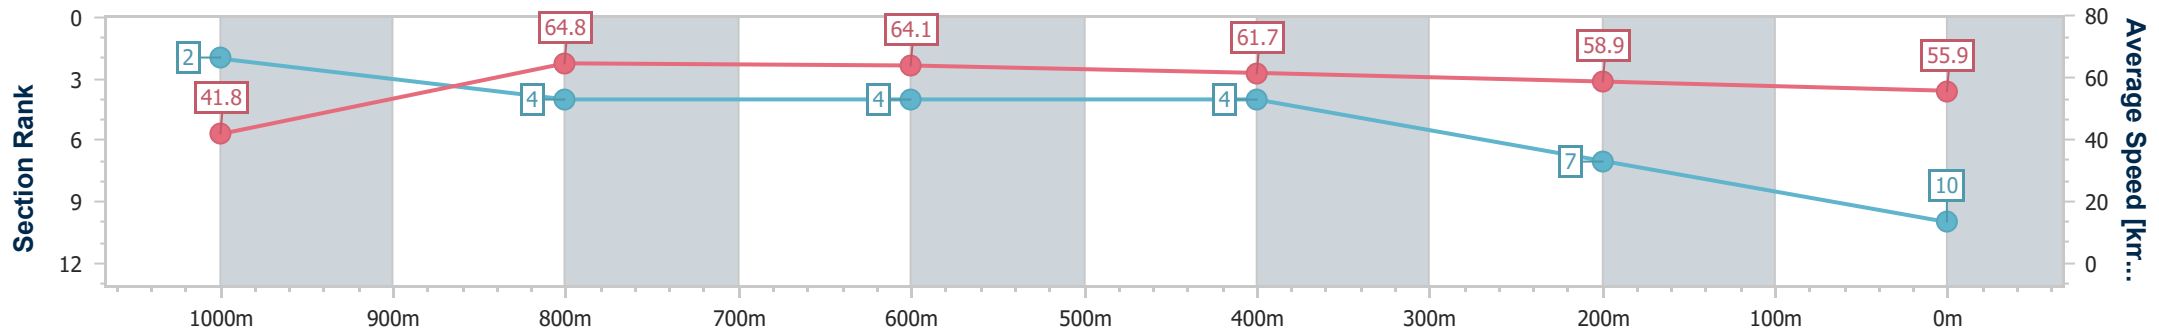

- [ ] Ranking at each section and finish
- .-.- No data available at this section
- NA No data available

Horse/Jockey Name	Tapis Magique
Final Rank	10
Fastest Section Time (Section)	0:08.60 (Overall)
Top Speed [km/h] (Section)	65.8 (800m)
Race State	Finished

Toowoomba QLD Professional  
Race 5: SKUSE GRAHAM CRIMINAL LAWYERS Fillies & Mares  
BENCHMARK 65 Handicap - 1100m

01 January 2024 - 15:50

Track Rating: Good 4, Weather: Overcast, Rail Position: True

Section	Overall	1000m	800m	600m	400m	200m
Section Times	1:08.09 [10] (0:08.60)	0:59.49 [2] (0:11.28)	0:48.21 [4] (0:11.35)	0:36.86 [4] (0:11.66)	0:25.20 [4] (0:12.31)	0:12.89 [7] (0:12.89)
Average Speed [km/h]	41.8	64.8	64.1	61.7	58.9	55.9
Top Speed [km/h]	62.4	65.7	65.8	65.3	59.8	58.5
Avg. Dist. to Rail [m]	7.1	5.2	1.8	0.6	1.9	3.2
Avg. Stride Freq. [Hz]	2.3	2.6	2.6	2.5	2.5	2.4
Avg. Stride Length [m]	5.1	6.8	7.0	6.9	6.6	6.4