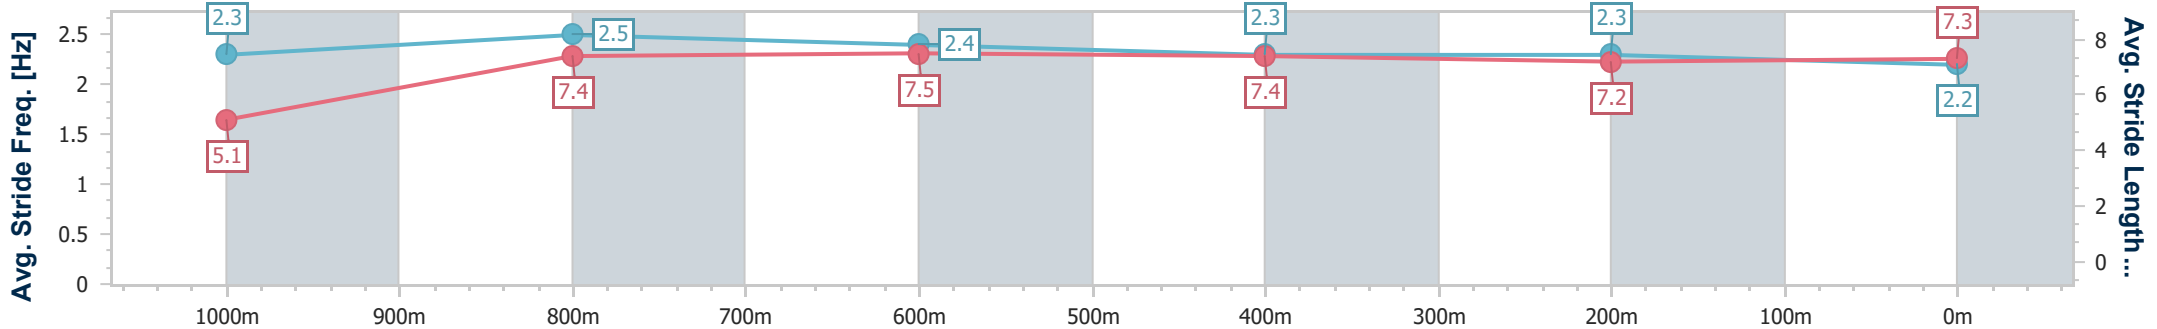

Horse/Jockey Name	Flank Speed
Final Rank	3
Fastest Section Time (Section)	0:08.62 (Overall)
Top Speed [km/h] (Section)	68.4 (1000m)
Race State	Finished

Toowoomba QLD Professional
Race 5: SKUSE GRAHAM CRIMINAL LAWYERS Fillies & Mares
BENCHMARK 65 Handicap - 1100m

01 January 2024 - 15:50

Track Rating: Good 4, Weather: Overcast, Rail Position: True

Section	Overall	1000m	800m	600m	400m	200m
Section Times	1:06.62 [3] (0:08.62)	0:58.00 [3] (0:10.75)	0:47.25 [1] (0:11.10)	0:36.15 [1] (0:11.67)	0:24.48 [1] (0:12.30)	0:12.18 [1] (0:12.18)
Average Speed [km/h]	42.0	66.9	65.3	61.9	58.7	59.0
Top Speed [km/h]	64.3	68.4	66.6	63.7	59.7	59.7
Avg. Dist. to Rail [m]	8.7	2.3	1.4	0.4	0.7	2.0
Avg. Stride Freq. [Hz]	2.3	2.5	2.4	2.3	2.3	2.2
Avg. Stride Length [m]	5.1	7.4	7.5	7.4	7.2	7.3

- [ ] Ranking at each section and finish
- -.-.- No data available at this section
- NA No data available