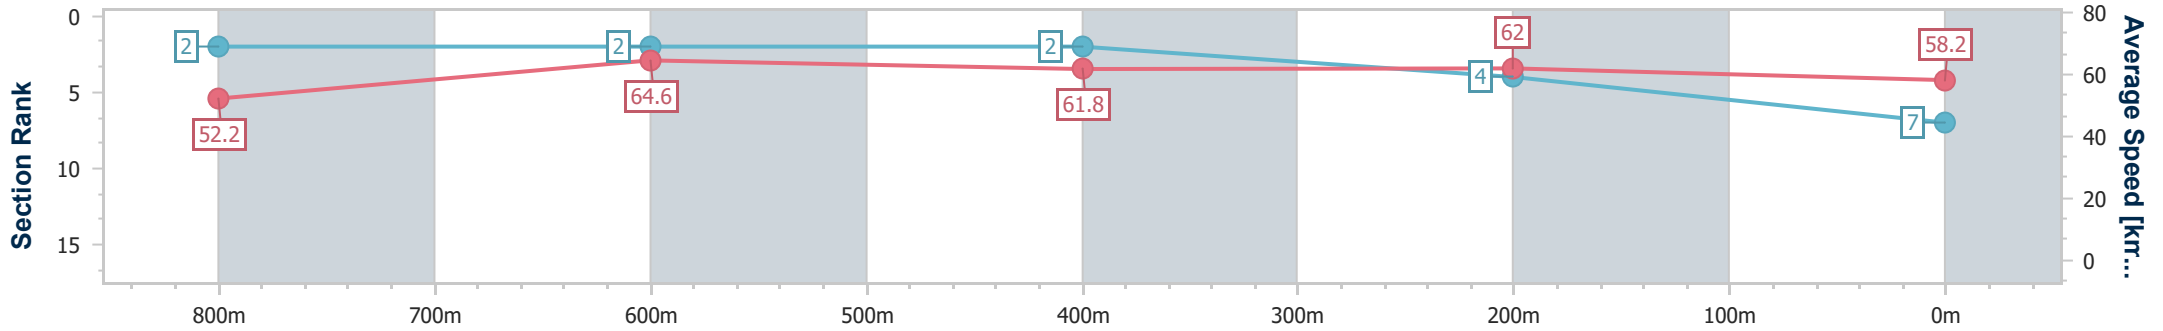

Horse/Jockey Name	Gypsy Power
Final Rank	7
Fastest Section Time (Section)	0:11.26 (800m)
Top Speed [km/h] (Section)	66.8 (Overall)
Race State	Finished

Toowoomba QLD Professional
Race 1: GREAT NORTHERN BREWING CO. Maiden Plate - 1000m

01 January 2024 - 13:14

Track Rating: Good 4, Weather: Overcast, Rail Position: True

Section	Overall	800m	600m	400m	200m
Section Times	1:00.85 [7] (0:13.90)	0:46.95 [2] (0:11.26)	0:35.69 [2] (0:11.70)	0:23.99 [2] (0:11.65)	0:12.34 [4] (0:12.34)
Average Speed [km/h]	52.2	64.6	61.8	62.0	58.2
Top Speed [km/h]	66.8	65.8	63.2	63.7	60.2
Avg. Dist. to Rail [m]	6.3	2.2	0.7	0.9	1.2
Avg. Stride Freq. [Hz]	2.4	2.5	2.4	2.4	2.3
Avg. Stride Length [m]	6.0	7.3	7.0	7.1	6.9

- [ ] Ranking at each section and finish
- -.-.- No data available at this section
- NA No data available