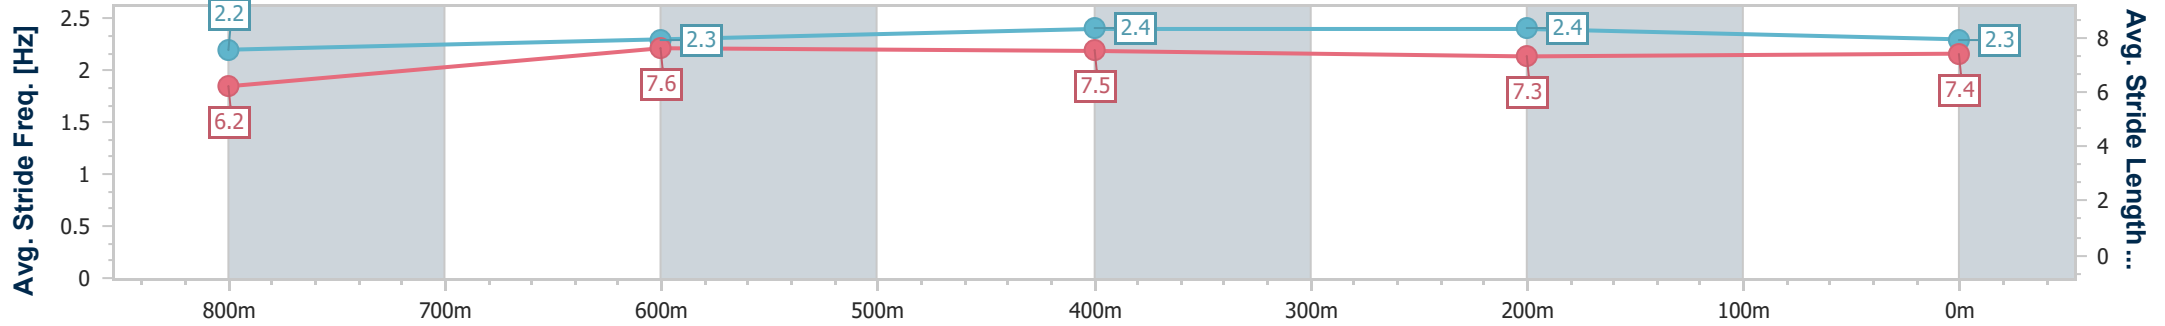

Horse/Jockey Name	Time To Launch
Final Rank	3
Fastest Section Time (Section)	0:11.26 (800m)
Top Speed [km/h] (Section)	66.2 (800m)
Race State	Finished

Toowoomba QLD Professional
Race 1: GREAT NORTHERN BREWING CO. Maiden Plate - 1000m

01 January 2024 - 13:14

Track Rating: Good 4, Weather: Overcast, Rail Position: True

Section	Overall	800m	600m	400m	200m
Section Times	1:00.33 [3] (0:14.58)	0:45.75 [7] (0:11.26)	0:34.49 [9] (0:11.37)	0:23.12 [7] (0:11.54)	0:11.58 [8] (0:11.58)
Average Speed [km/h]	49.9	64.5	64.3	63.2	62.2
Top Speed [km/h]	64.7	66.2	65.5	65.4	63.8
Avg. Dist. to Rail [m]	6.9	2.7	3.1	4.0	5.8
Avg. Stride Freq. [Hz]	2.2	2.3	2.4	2.4	2.3
Avg. Stride Length [m]	6.2	7.6	7.5	7.3	7.4

- [ ] Ranking at each section and finish
- -.-.- No data available at this section
- NA No data available