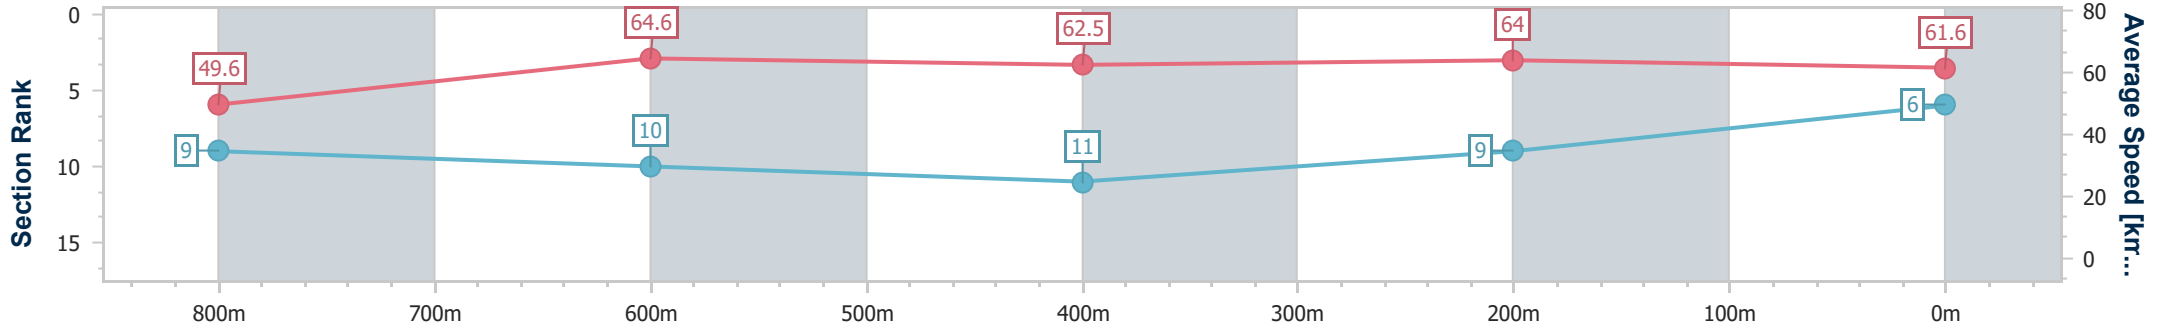

Horse/Jockey Name	Gold Dazzler
Final Rank	6
Fastest Section Time (Section)	0:11.26 (400m)
Top Speed [km/h] (Section)	66.7 (800m)
Race State	Finished

Toowoomba QLD Professional
Race 1: GREAT NORTHERN BREWING CO. Maiden Plate - 1000m

01 January 2024 - 13:14

Track Rating: Good 4, Weather: Overcast, Rail Position: True

Section	Overall	800m	600m	400m	200m
Section Times	1:00.51 [6] (0:14.66)	0:45.85 [9] (0:11.33)	0:34.52 [10] (0:11.58)	0:22.94 [11] (0:11.26)	0:11.68 [9] (0:11.68)
Average Speed [km/h]	49.6	64.6	62.5	64.0	61.6
Top Speed [km/h]	66.4	66.7	63.5	65.1	63.2
Avg. Dist. to Rail [m]	8.7	3.1	1.1	0.6	3.5
Avg. Stride Freq. [Hz]	2.4	2.5	2.5	2.5	2.4
Avg. Stride Length [m]	5.7	7.0	7.1	7.2	7.1

- [ ] Ranking at each section and finish
- -.-.- No data available at this section
- NA No data available