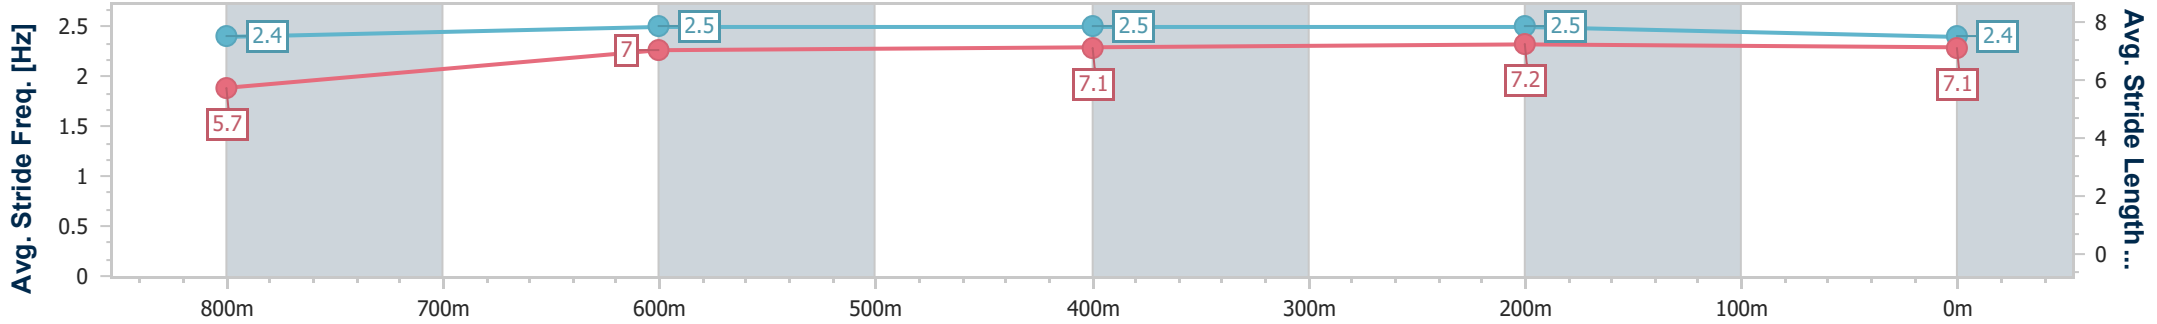

Horse/Jockey Name	Gold Dazzler
Final Rank	6
Fastest Section Time (Section)	0:11.26 (400m)
Top Speed [km/h] (Section)	66.7 (800m)
Race State	Finished

Toowoomba QLD Professional
Race 1: GREAT NORTHERN BREWING CO. Maiden Plate - 1000m

01 January 2024 - 13:14

Track Rating: Good 4, Weather: Overcast, Rail Position: True

Section	Overall	800m	600m	400m	200m
Section Times	1:00.51 [6] (0:14.66)	0:45.85 [9] (0:11.33)	0:34.52 [10] (0:11.58)	0:22.94 [11] (0:11.26)	0:11.68 [9] (0:11.68)
Average Speed [km/h]	49.6	64.6	62.5	64.0	61.6
Top Speed [km/h]	66.4	66.7	63.5	65.1	63.2
Avg. Dist. to Rail [m]	8.7	3.1	1.1	0.6	3.5
Avg. Stride Freq. [Hz]	2.4	2.5	2.5	2.5	2.4
Avg. Stride Length [m]	5.7	7.0	7.1	7.2	7.1

- [ ] Ranking at each section and finish
- -.-.- No data available at this section
- NA No data available