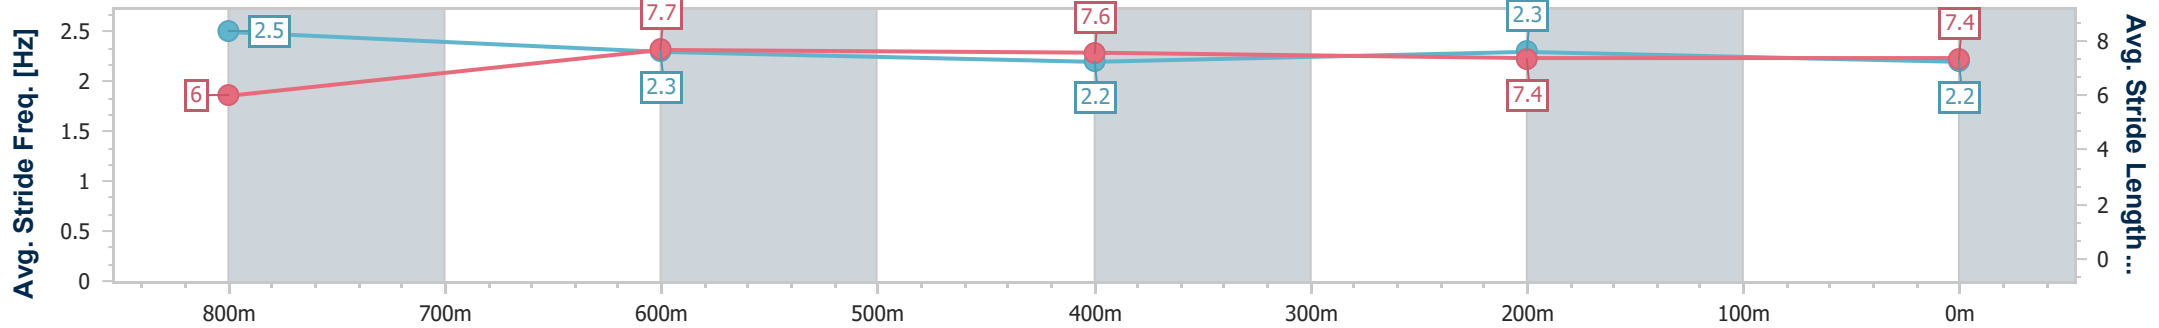

- [] Ranking at each section and finish
- .-.- No data available at this section
- NA No data available

Horse/Jockey Name	Viennese Lover
Final Rank	8
Fastest Section Time (Section)	0:11.12 (800m)
Top Speed [km/h] (Section)	68.9 (Overall)
Race State	Finished

Toowoomba QLD Professional
Race 1: GREAT NORTHERN BREWING CO. Maiden Plate - 1000m

01 January 2024 - 13:14

Track Rating: Good 4, Weather: Overcast, Rail Position: True

Section	Overall	800m	600m	400m	200m
Section Times	1:00.91 [8] (0:13.83)	0:47.08 [1] (0:11.12)	0:35.96 [1] (0:11.74)	0:24.22 [1] (0:11.80)	0:12.42 [2] (0:12.42)
Average Speed [km/h]	52.5	64.9	61.4	60.9	58.0
Top Speed [km/h]	68.9	66.1	63.7	61.7	60.4
Avg. Dist. to Rail [m]	4.8	0.4	0.2	0.6	0.6
Avg. Stride Freq. [Hz]	2.5	2.3	2.2	2.3	2.2
Avg. Stride Length [m]	6.0	7.7	7.6	7.4	7.4