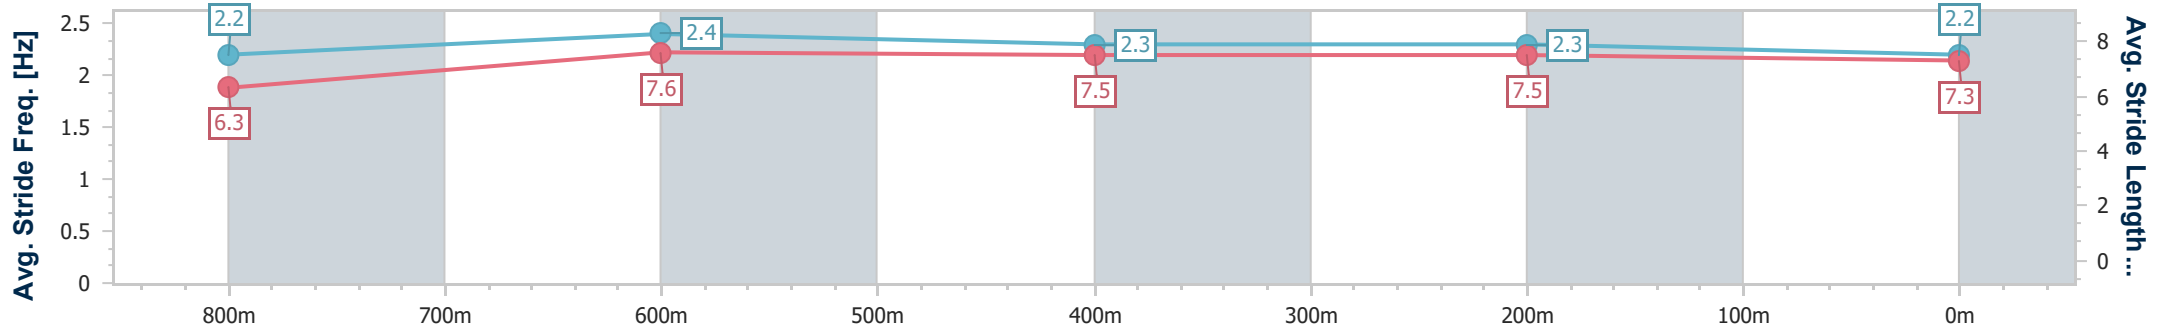

Toowoomba QLD Professional
Race 1: GREAT NORTHERN BREWING CO. Maiden Plate - 1000m

01 January 2024 - 13:14

Track Rating: Good 4, Weather: Overcast, Rail Position: True

Section	Overall	800m	600m	400m	200m
Section Times	1:01.01 [9] (0:14.15)	0:46.86 [4] (0:11.33)	0:35.53 [4] (0:11.45)	0:24.08 [4] (0:11.68)	0:12.40 [5] (0:12.40)
Average Speed [km/h]	51.2	64.5	63.6	62.3	58.1
Top Speed [km/h]	65.8	65.7	65.3	63.7	60.3
Avg. Dist. to Rail [m]	4.9	3.0	2.7	2.8	2.9
Avg. Stride Freq. [Hz]	2.4	2.5	2.5	2.4	2.3
Avg. Stride Length [m]	6.1	7.3	7.1	7.1	7.0

- [] Ranking at each section and finish
- .-.- No data available at this section
- NA No data available

Horse/Jockey Name	Suncraft
Final Rank	10
Fastest Section Time (Section)	0:11.07 (800m)
Top Speed [km/h] (Section)	66.8 (800m)
Race State	Finished

Toowoomba QLD Professional
Race 1: GREAT NORTHERN BREWING CO. Maiden Plate - 1000m

01 January 2024 - 13:14

Track Rating: Good 4, Weather: Overcast, Rail Position: True

Section	Overall	800m	600m	400m	200m
Section Times	1:01.12 [10] (0:14.77)	0:46.35 [11] (0:11.07)	0:35.28 [8] (0:11.50)	0:23.78 [8] (0:11.40)	0:12.38 [7] (0:12.38)
Average Speed [km/h]	49.2	65.8	62.9	63.0	58.1
Top Speed [km/h]	64.9	66.8	65.5	63.6	62.5
Avg. Dist. to Rail [m]	5.3	3.0	1.5	1.2	0.5
Avg. Stride Freq. [Hz]	2.2	2.4	2.3	2.3	2.2
Avg. Stride Length [m]	6.3	7.6	7.5	7.5	7.3