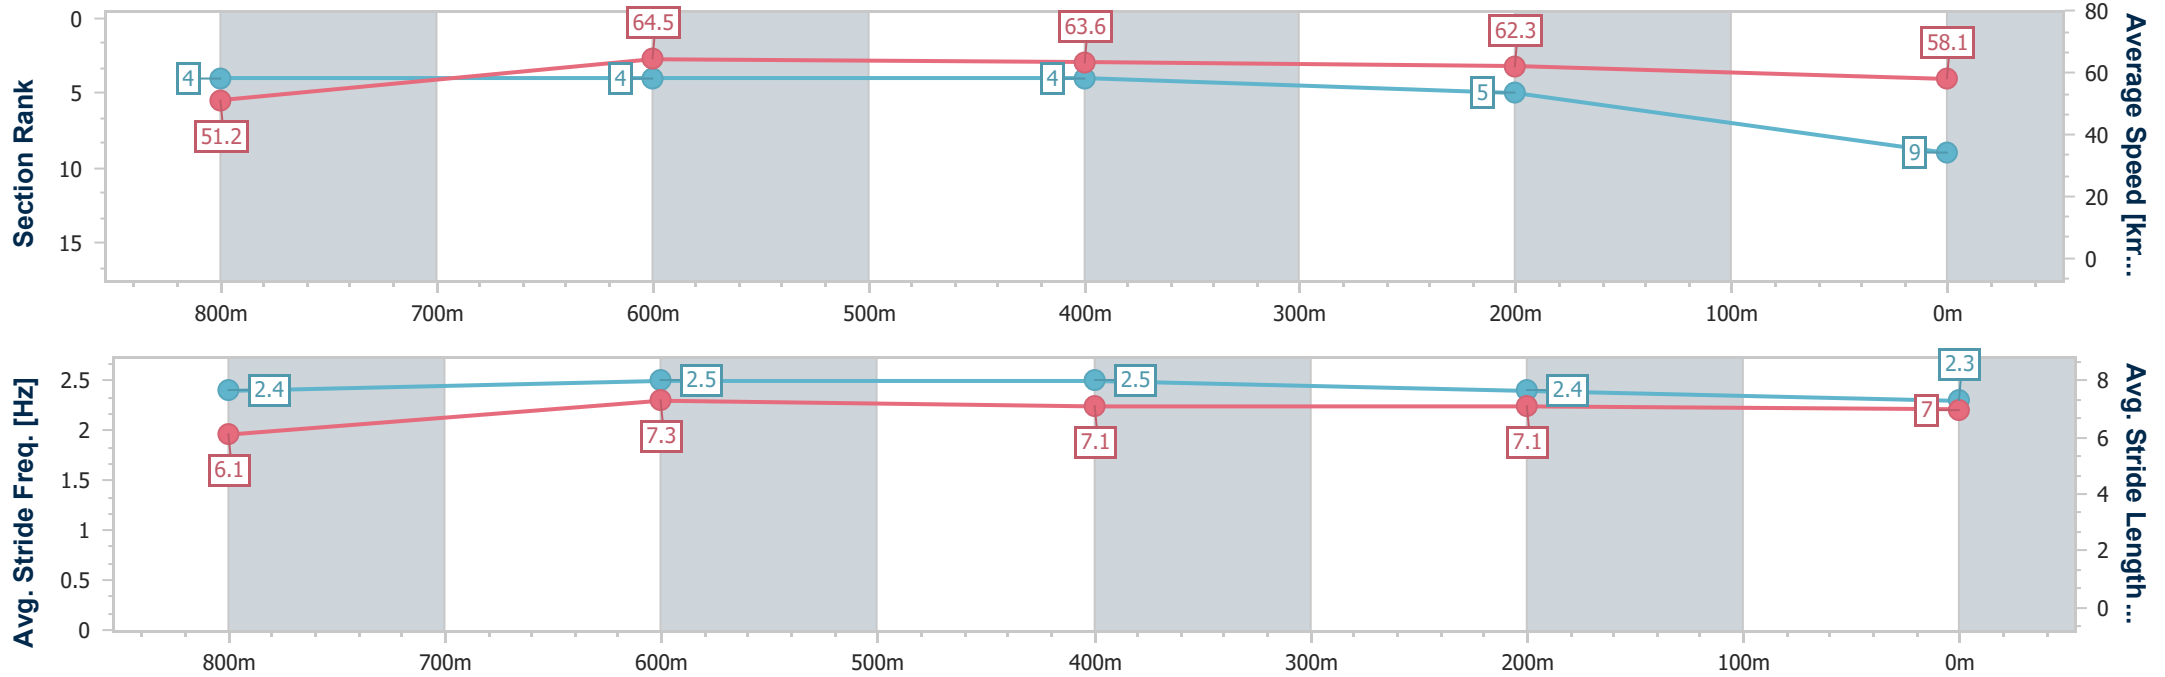

Toowoomba QLD Professional
Race 1: GREAT NORTHERN BREWING CO. Maiden Plate - 1000m

01 January 2024 - 13:14

Track Rating: Good 4, Weather: Overcast, Rail Position: True

Section	Overall	800m	600m	400m	200m
Section Times	1:00.91 [8] (0:13.83)	0:47.08 [1] (0:11.12)	0:35.96 [1] (0:11.74)	0:24.22 [1] (0:11.80)	0:12.42 [2] (0:12.42)
Average Speed [km/h]	52.5	64.9	61.4	60.9	58.0
Top Speed [km/h]	68.9	66.1	63.7	61.7	60.4
Avg. Dist. to Rail [m]	4.8	0.4	0.2	0.6	0.6
Avg. Stride Freq. [Hz]	2.5	2.3	2.2	2.3	2.2
Avg. Stride Length [m]	6.0	7.7	7.6	7.4	7.4

- [] Ranking at each section and finish
- .-.- No data available at this section
- NA No data available

Horse/Jockey Name	Belegato
Final Rank	9
Fastest Section Time (Section)	0:11.33 (800m)
Top Speed [km/h] (Section)	65.8 (Overall)
Race State	Finished

Toowoomba QLD Professional
Race 1: GREAT NORTHERN BREWING CO. Maiden Plate - 1000m

01 January 2024 - 13:14

Track Rating: Good 4, Weather: Overcast, Rail Position: True

Section	Overall	800m	600m	400m	200m
Section Times	1:01.01 [9] (0:14.15)	0:46.86 [4] (0:11.33)	0:35.53 [4] (0:11.45)	0:24.08 [4] (0:11.68)	0:12.40 [5] (0:12.40)
Average Speed [km/h]	51.2	64.5	63.6	62.3	58.1
Top Speed [km/h]	65.8	65.7	65.3	63.7	60.3
Avg. Dist. to Rail [m]	4.9	3.0	2.7	2.8	2.9
Avg. Stride Freq. [Hz]	2.4	2.5	2.5	2.4	2.3
Avg. Stride Length [m]	6.1	7.3	7.1	7.1	7.0