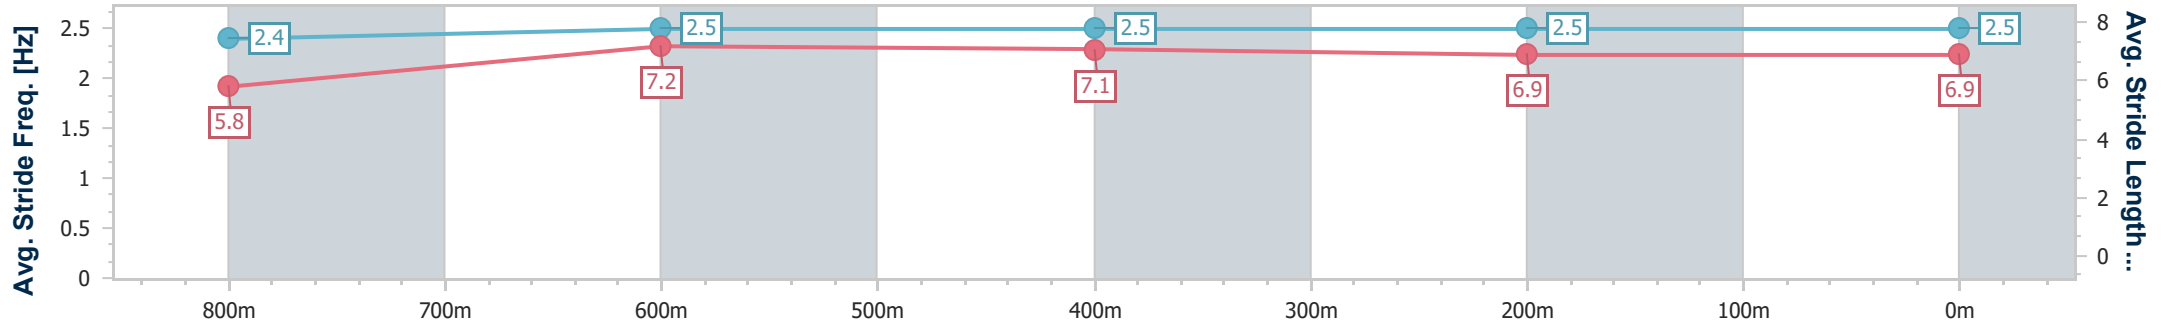

Horse/Jockey Name	Mister
Final Rank	5
Fastest Section Time (Section)	0:11.03 (800m)
Top Speed [km/h] (Section)	65.9 (800m)
Race State	Finished

Toowoomba QLD Professional
Race 1: GREAT NORTHERN BREWING CO. Maiden Plate - 1000m

01 January 2024 - 13:14

Track Rating: Good 4, Weather: Overcast, Rail Position: True

Section	Overall	800m	600m	400m	200m
Section Times	1:00.47 [5] (0:14.68)	0:45.79 [10] (0:11.03)	0:34.76 [6] (0:11.44)	0:23.32 [6] (0:11.52)	0:11.80 [6] (0:11.80)
Average Speed [km/h]	48.9	64.7	62.6	62.7	61.1
Top Speed [km/h]	65.9	65.9	63.6	63.9	62.2
Avg. Dist. to Rail [m]	2.6	1.9	1.0	2.2	4.7
Avg. Stride Freq. [Hz]	2.4	2.5	2.5	2.5	2.5
Avg. Stride Length [m]	5.8	7.2	7.1	6.9	6.9

- [ ] Ranking at each section and finish
- -.-.- No data available at this section
- NA No data available