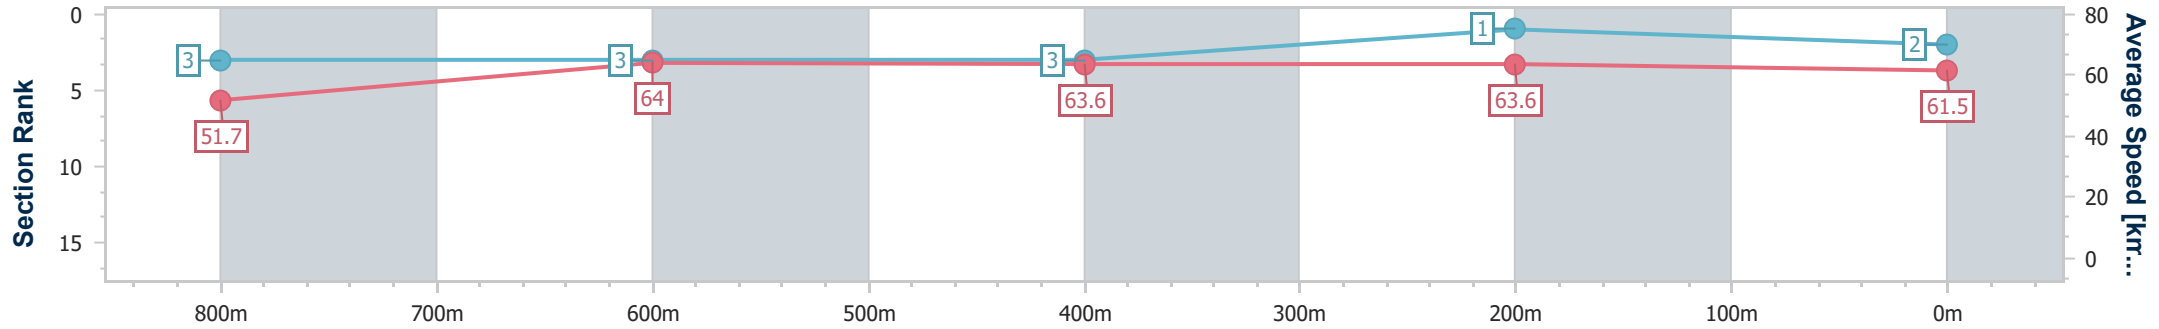

Horse/Jockey Name	Exclusive Drop
Final Rank	2
Fastest Section Time (Section)	0:11.37 (800m)
Top Speed [km/h] (Section)	67.8 (Overall)
Race State	Finished

Toowoomba QLD Professional
Race 1: GREAT NORTHERN BREWING CO. Maiden Plate - 1000m

01 January 2024 - 13:14

Track Rating: Good 4, Weather: Overcast, Rail Position: True

Section	Overall	800m	600m	400m	200m
Section Times	1:00.15 [2] (0:14.03)	0:46.12 [3] (0:11.37)	0:34.75 [3] (0:11.50)	0:23.25 [3] (0:11.51)	0:11.74 [1] (0:11.74)
Average Speed [km/h]	51.7	64.0	63.6	63.6	61.5
Top Speed [km/h]	67.8	66.2	66.5	64.8	62.7
Avg. Dist. to Rail [m]	3.5	3.0	3.5	4.7	4.5
Avg. Stride Freq. [Hz]	---	---	---	---	---
Avg. Stride Length [m]	---	---	---	---	---

- [ ] Ranking at each section and finish
- --- No data available at this section
- NA No data available