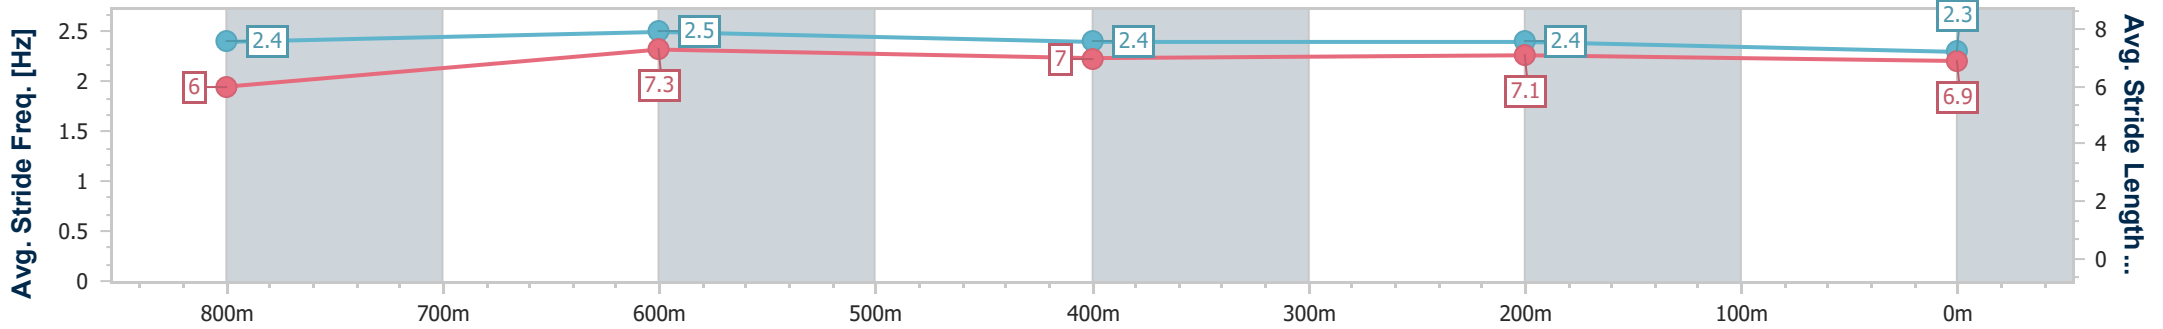

- [] Ranking at each section and finish
- .-.- No data available at this section
- NA No data available

Horse/Jockey Name	Gypsy Power
Final Rank	7
Fastest Section Time (Section)	0:11.26 (800m)
Top Speed [km/h] (Section)	66.8 (Overall)
Race State	Finished

Toowoomba QLD Professional
Race 1: GREAT NORTHERN BREWING CO. Maiden Plate - 1000m

01 January 2024 - 13:14

Track Rating: Good 4, Weather: Overcast, Rail Position: True

Section	Overall	800m	600m	400m	200m
Section Times	1:00.85 [7] (0:13.90)	0:46.95 [2] (0:11.26)	0:35.69 [2] (0:11.70)	0:23.99 [2] (0:11.65)	0:12.34 [4] (0:12.34)
Average Speed [km/h]	52.2	64.6	61.8	62.0	58.2
Top Speed [km/h]	66.8	65.8	63.2	63.7	60.2
Avg. Dist. to Rail [m]	6.3	2.2	0.7	0.9	1.2
Avg. Stride Freq. [Hz]	2.4	2.5	2.4	2.4	2.3
Avg. Stride Length [m]	6.0	7.3	7.0	7.1	6.9