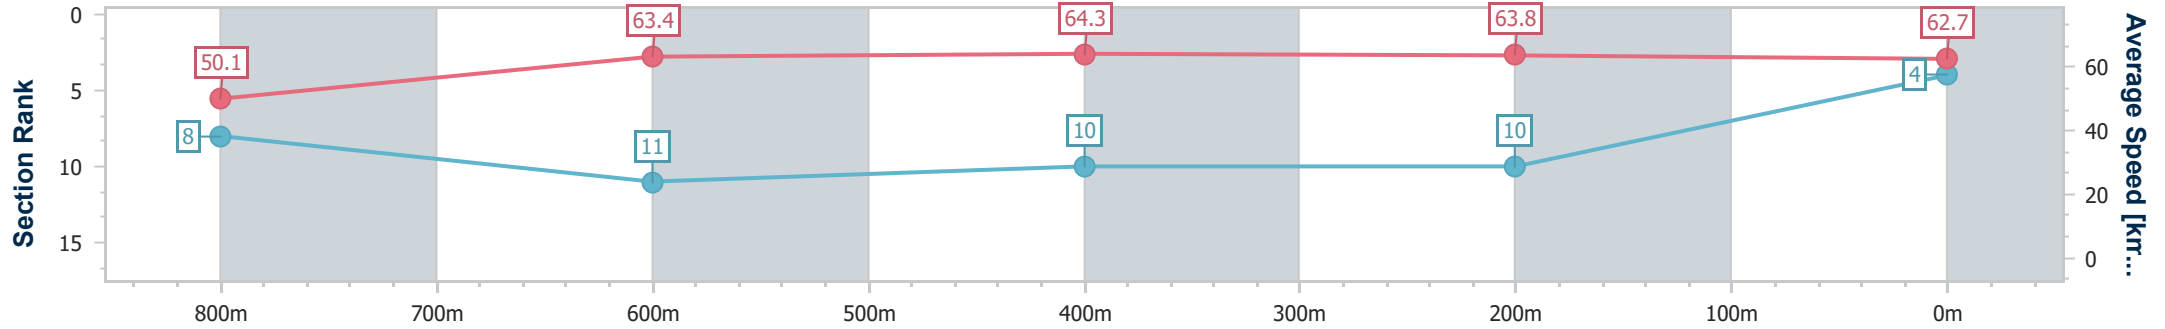

Horse/Jockey Name	The Author
Final Rank	4
Fastest Section Time (Section)	0:11.36 (600m)
Top Speed [km/h] (Section)	65.4 (600m)
Race State	Finished

Toowoomba QLD Professional
Race 1: GREAT NORTHERN BREWING CO. Maiden Plate - 1000m

01 January 2024 - 13:14

Track Rating: Good 4, Weather: Overcast, Rail Position: True

Section	Overall	800m	600m	400m	200m
Section Times	1:00.45 [4] (0:14.63)	0:45.82 [8] (0:11.55)	0:34.27 [11] (0:11.36)	0:22.91 [10] (0:11.46)	0:11.45 [10] (0:11.45)
Average Speed [km/h]	50.1	63.4	64.3	63.8	62.7
Top Speed [km/h]	63.1	64.4	65.4	64.4	64.0
Avg. Dist. to Rail [m]	10.5	3.3	3.6	3.8	7.8
Avg. Stride Freq. [Hz]	2.2	2.3	2.3	2.3	2.3
Avg. Stride Length [m]	6.3	7.7	7.7	7.7	7.7

- [ ] Ranking at each section and finish
- -.-.- No data available at this section
- NA No data available