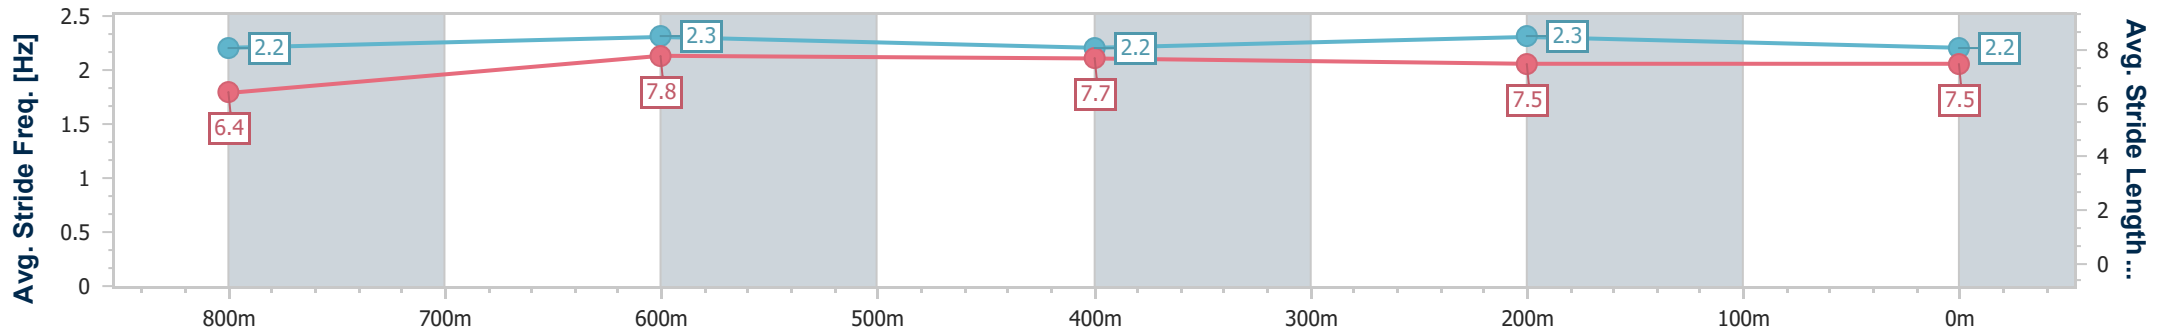

Toowoomba QLD Professional
Race 1: GREAT NORTHERN BREWING CO. Maiden Plate - 1000m

01 January 2024 - 13:14

Track Rating: Good 4, Weather: Overcast, Rail Position: True

Section	Overall	800m	600m	400m	200m
Section Times	1:01.12 [10] (0:14.77)	0:46.35 [11] (0:11.07)	0:35.28 [8] (0:11.50)	0:23.78 [8] (0:11.40)	0:12.38 [7] (0:12.38)
Average Speed [km/h]	49.2	65.8	62.9	63.0	58.1
Top Speed [km/h]	64.9	66.8	65.5	63.6	62.5
Avg. Dist. to Rail [m]	5.3	3.0	1.5	1.2	0.5
Avg. Stride Freq. [Hz]	2.2	2.4	2.3	2.3	2.2
Avg. Stride Length [m]	6.3	7.6	7.5	7.5	7.3

- [] Ranking at each section and finish
- .-.- No data available at this section
- NA No data available

Horse/Jockey Name	Snakebite
Final Rank	11
Fastest Section Time (Section)	0:11.40 (800m)
Top Speed [km/h] (Section)	65.9 (800m)
Race State	Finished

Toowoomba QLD Professional
Race 1: GREAT NORTHERN BREWING CO. Maiden Plate - 1000m

01 January 2024 - 13:14

Track Rating: Good 4, Weather: Overcast, Rail Position: True

Section	Overall	800m	600m	400m	200m
Section Times	1:01.50 [11] (0:14.37)	0:47.13 [6] (0:11.40)	0:35.73 [7] (0:11.75)	0:23.98 [9] (0:11.83)	0:12.15 [11] (0:12.15)
Average Speed [km/h]	50.9	64.0	61.8	61.2	59.3
Top Speed [km/h]	64.7	65.9	63.2	62.2	60.7
Avg. Dist. to Rail [m]	6.7	3.7	1.2	2.5	4.0
Avg. Stride Freq. [Hz]	2.2	2.3	2.2	2.3	2.2
Avg. Stride Length [m]	6.4	7.8	7.7	7.5	7.5

- [] Ranking at each section and finish
- .-.- No data available at this section
- NA No data available