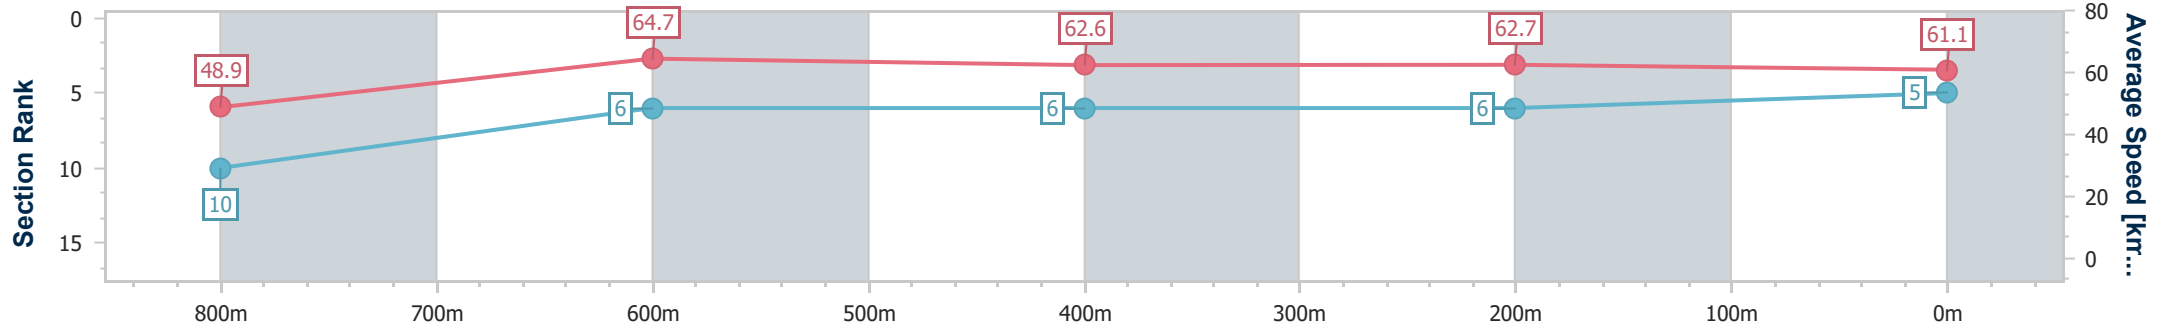

Horse/Jockey Name	Mister
Final Rank	5
Fastest Section Time (Section)	0:11.03 (800m)
Top Speed [km/h] (Section)	65.9 (800m)
Race State	Finished

Toowoomba QLD Professional
Race 1: GREAT NORTHERN BREWING CO. Maiden Plate - 1000m

01 January 2024 - 13:14

Track Rating: Good 4, Weather: Overcast, Rail Position: True

Section	Overall	800m	600m	400m	200m
Section Times	1:00.47 [5] (0:14.68)	0:45.79 [10] (0:11.03)	0:34.76 [6] (0:11.44)	0:23.32 [6] (0:11.52)	0:11.80 [6] (0:11.80)
Average Speed [km/h]	48.9	64.7	62.6	62.7	61.1
Top Speed [km/h]	65.9	65.9	63.6	63.9	62.2
Avg. Dist. to Rail [m]	2.6	1.9	1.0	2.2	4.7
Avg. Stride Freq. [Hz]	2.4	2.5	2.5	2.5	2.5
Avg. Stride Length [m]	5.8	7.2	7.1	6.9	6.9

- [ ] Ranking at each section and finish
- -.-.- No data available at this section
- NA No data available