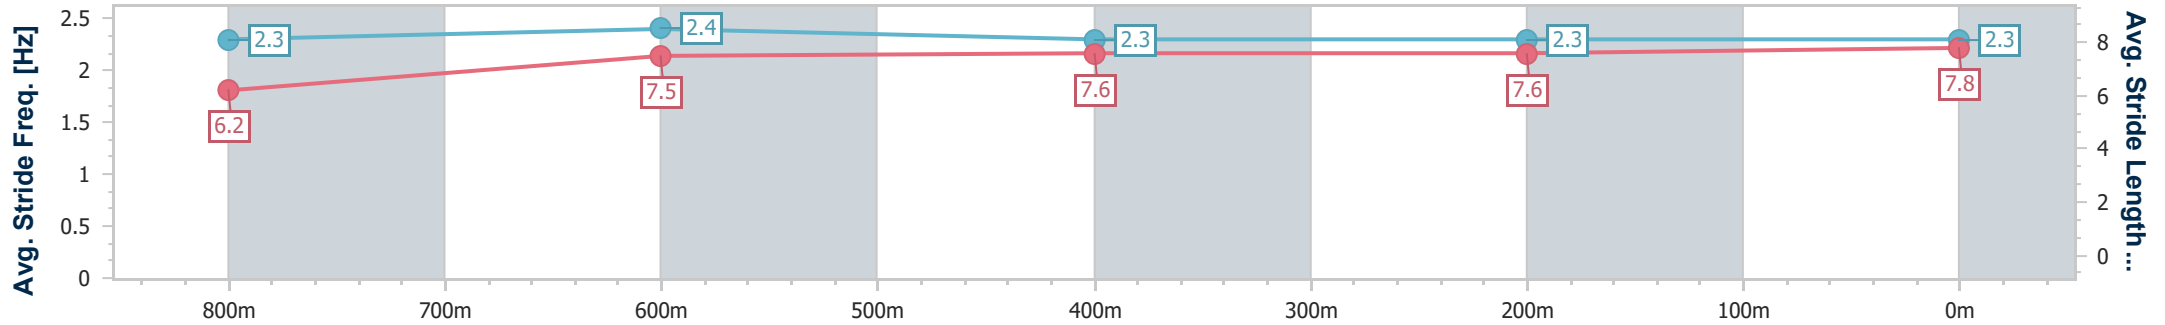

01 January 2024 - 13:14

Track Rating: Good 4, Weather: Overcast, Rail Position: True

Section	Overall	800m	600m	400m	200m
Section Times	0:59.42 [1] (0:14.20)	0:45.22 [5] (0:11.35)	0:33.87 [5] (0:11.48)	0:22.39 [5] (0:11.47)	0:10.92 [3] (0:10.92)
Average Speed [km/h]	50.7	63.4	62.7	63.7	65.9
Top Speed [km/h]	65.0	65.9	63.8	65.6	66.6
Avg. Dist. to Rail [m]	0.5	0.3	0.7	3.3	5.6
Avg. Stride Freq. [Hz]	2.3	2.4	2.3	2.3	2.3
Avg. Stride Length [m]	6.2	7.5	7.6	7.6	7.8