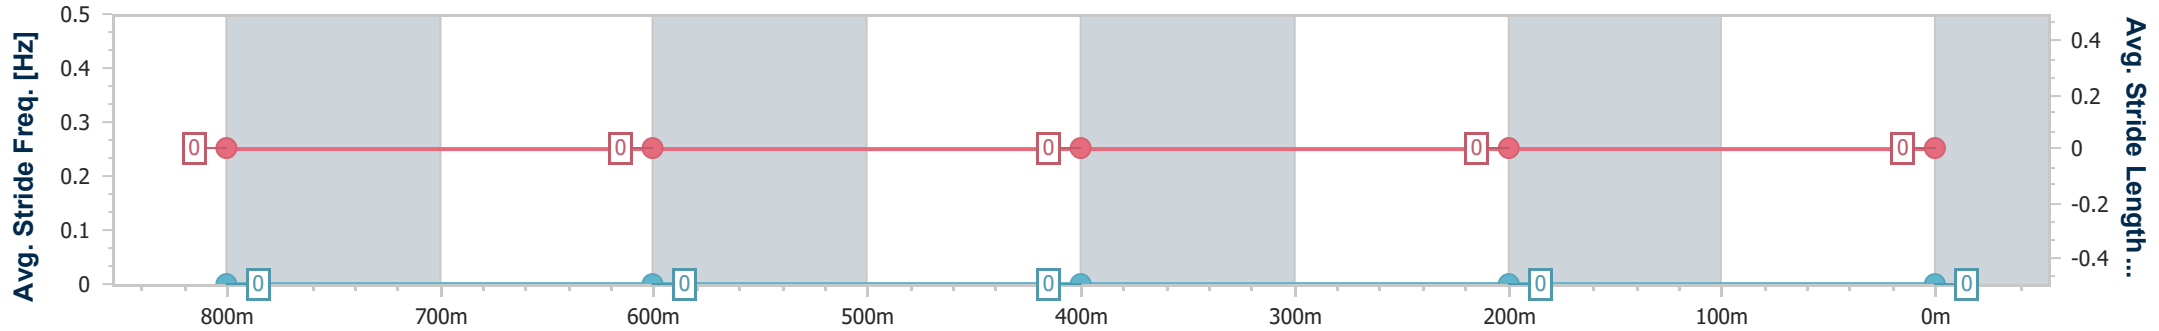

Horse/Jockey Name	Exclusive Drop
Final Rank	2
Fastest Section Time (Section)	0:11.37 (800m)
Top Speed [km/h] (Section)	67.8 (Overall)
Race State	Finished

Toowoomba QLD Professional
Race 1: GREAT NORTHERN BREWING CO. Maiden Plate - 1000m

01 January 2024 - 13:14

Track Rating: Good 4, Weather: Overcast, Rail Position: True

Section	Overall	800m	600m	400m	200m
Section Times	1:00.15 [2] (0:14.03)	0:46.12 [3] (0:11.37)	0:34.75 [3] (0:11.50)	0:23.25 [3] (0:11.51)	0:11.74 [1] (0:11.74)
Average Speed [km/h]	51.7	64.0	63.6	63.6	61.5
Top Speed [km/h]	67.8	66.2	66.5	64.8	62.7
Avg. Dist. to Rail [m]	3.5	3.0	3.5	4.7	4.5
Avg. Stride Freq. [Hz]	---	---	---	---	---
Avg. Stride Length [m]	---	---	---	---	---

- [ ] Ranking at each section and finish
- --- No data available at this section
- NA No data available