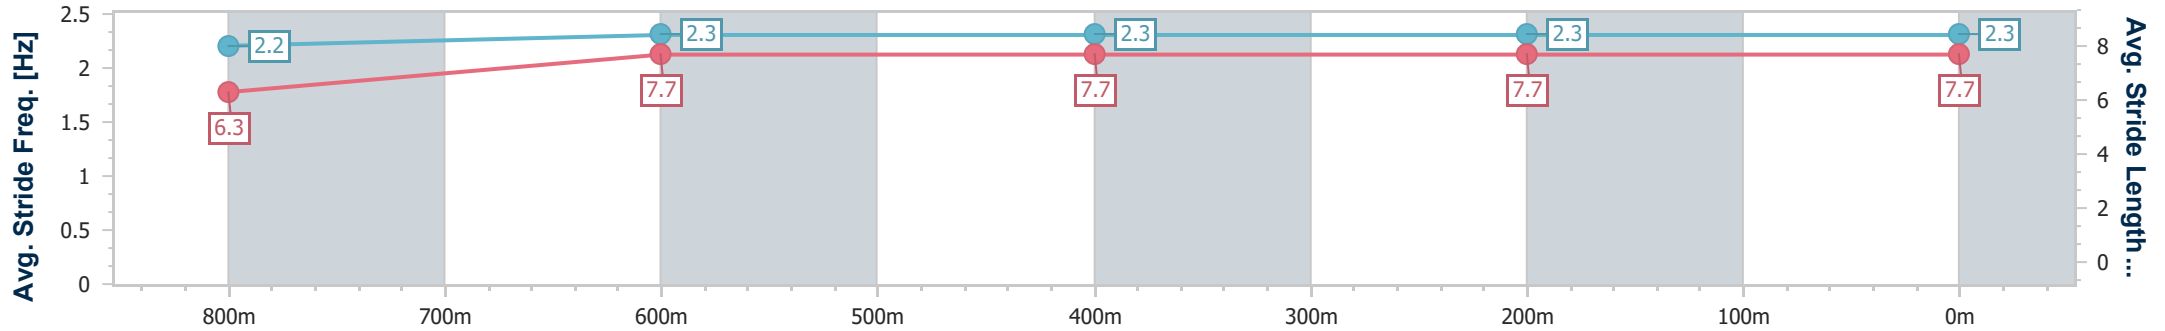

Horse/Jockey Name	The Author
Final Rank	4
Fastest Section Time (Section)	0:11.36 (600m)
Top Speed [km/h] (Section)	65.4 (600m)
Race State	Finished

Toowoomba QLD Professional
Race 1: GREAT NORTHERN BREWING CO. Maiden Plate - 1000m

01 January 2024 - 13:14

Track Rating: Good 4, Weather: Overcast, Rail Position: True

Section	Overall	800m	600m	400m	200m
Section Times	1:00.45 [4] (0:14.63)	0:45.82 [8] (0:11.55)	0:34.27 [11] (0:11.36)	0:22.91 [10] (0:11.46)	0:11.45 [10] (0:11.45)
Average Speed [km/h]	50.1	63.4	64.3	63.8	62.7
Top Speed [km/h]	63.1	64.4	65.4	64.4	64.0
Avg. Dist. to Rail [m]	10.5	3.3	3.6	3.8	7.8
Avg. Stride Freq. [Hz]	2.2	2.3	2.3	2.3	2.3
Avg. Stride Length [m]	6.3	7.7	7.7	7.7	7.7

- [ ] Ranking at each section and finish
- -.-.- No data available at this section
- NA No data available