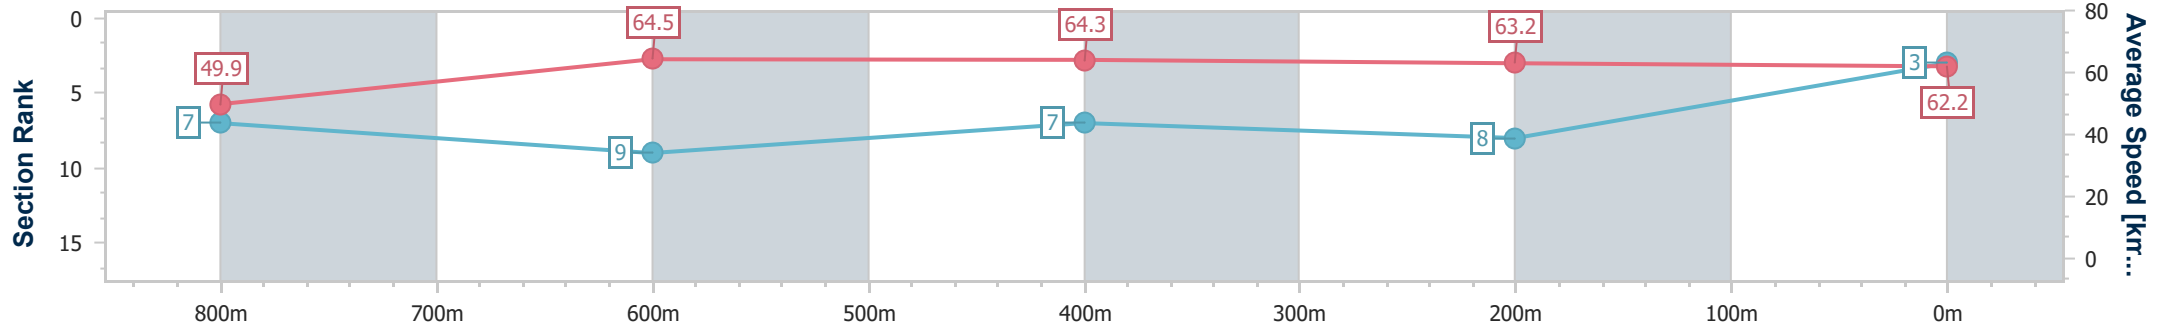

Horse/Jockey Name	Time To Launch
Final Rank	3
Fastest Section Time (Section)	0:11.26 (800m)
Top Speed [km/h] (Section)	66.2 (800m)
Race State	Finished

Toowoomba QLD Professional
Race 1: GREAT NORTHERN BREWING CO. Maiden Plate - 1000m

01 January 2024 - 13:14

Track Rating: Good 4, Weather: Overcast, Rail Position: True

Section	Overall	800m	600m	400m	200m
Section Times	1:00.33 [3] (0:14.58)	0:45.75 [7] (0:11.26)	0:34.49 [9] (0:11.37)	0:23.12 [7] (0:11.54)	0:11.58 [8] (0:11.58)
Average Speed [km/h]	49.9	64.5	64.3	63.2	62.2
Top Speed [km/h]	64.7	66.2	65.5	65.4	63.8
Avg. Dist. to Rail [m]	6.9	2.7	3.1	4.0	5.8
Avg. Stride Freq. [Hz]	2.2	2.3	2.4	2.4	2.3
Avg. Stride Length [m]	6.2	7.6	7.5	7.3	7.4

- [ ] Ranking at each section and finish
- -.-.- No data available at this section
- NA No data available