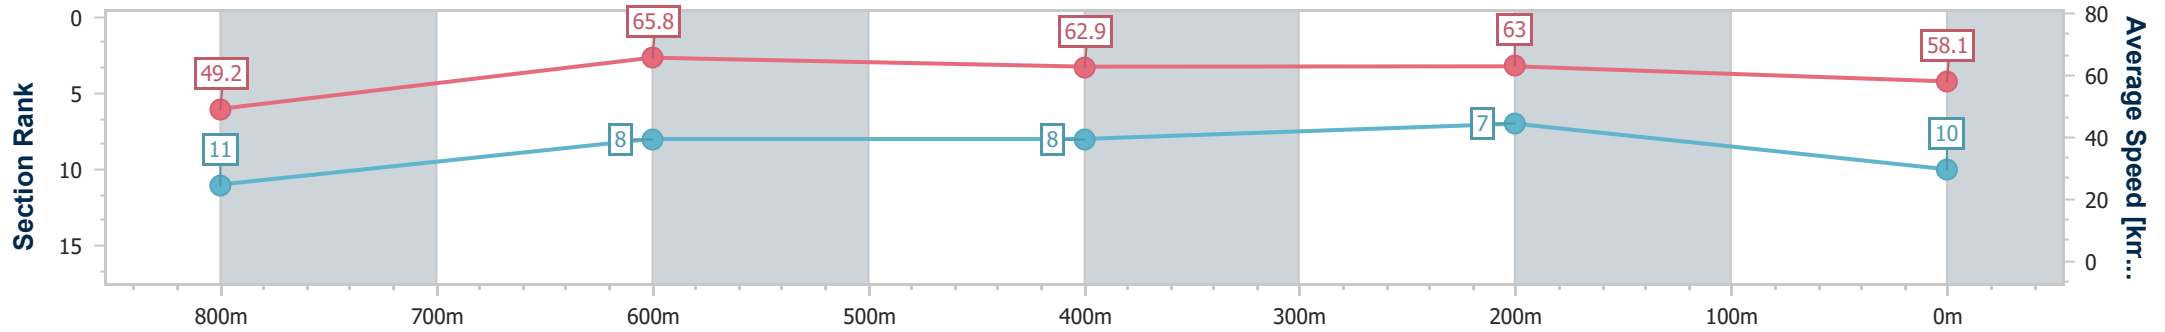

- [] Ranking at each section and finish
- .-.- No data available at this section
- NA No data available

Horse/Jockey Name	Suncraft
Final Rank	10
Fastest Section Time (Section)	0:11.07 (800m)
Top Speed [km/h] (Section)	66.8 (800m)
Race State	Finished

Toowoomba QLD Professional
Race 1: GREAT NORTHERN BREWING CO. Maiden Plate - 1000m

01 January 2024 - 13:14

Track Rating: Good 4, Weather: Overcast, Rail Position: True

Section	Overall	800m	600m	400m	200m
Section Times	1:01.12 [10] (0:14.77)	0:46.35 [11] (0:11.07)	0:35.28 [8] (0:11.50)	0:23.78 [8] (0:11.40)	0:12.38 [7] (0:12.38)
Average Speed [km/h]	49.2	65.8	62.9	63.0	58.1
Top Speed [km/h]	64.9	66.8	65.5	63.6	62.5
Avg. Dist. to Rail [m]	5.3	3.0	1.5	1.2	0.5
Avg. Stride Freq. [Hz]	2.2	2.4	2.3	2.3	2.2
Avg. Stride Length [m]	6.3	7.6	7.5	7.5	7.3