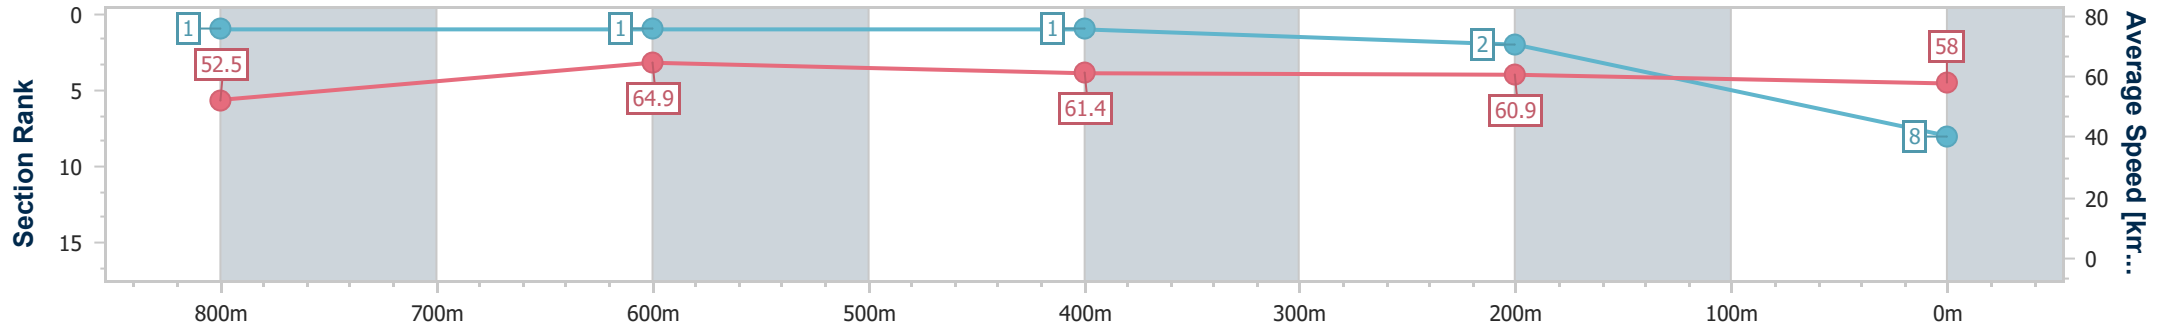

Horse/Jockey Name	Viennese Lover
Final Rank	8
Fastest Section Time (Section)	0:11.12 (800m)
Top Speed [km/h] (Section)	68.9 (Overall)
Race State	Finished

Toowoomba QLD Professional
Race 1: GREAT NORTHERN BREWING CO. Maiden Plate - 1000m

01 January 2024 - 13:14

Track Rating: Good 4, Weather: Overcast, Rail Position: True

Section	Overall	800m	600m	400m	200m
Section Times	1:00.91 [8] (0:13.83)	0:47.08 [1] (0:11.12)	0:35.96 [1] (0:11.74)	0:24.22 [1] (0:11.80)	0:12.42 [2] (0:12.42)
Average Speed [km/h]	52.5	64.9	61.4	60.9	58.0
Top Speed [km/h]	68.9	66.1	63.7	61.7	60.4
Avg. Dist. to Rail [m]	4.8	0.4	0.2	0.6	0.6
Avg. Stride Freq. [Hz]	2.5	2.3	2.2	2.3	2.2
Avg. Stride Length [m]	6.0	7.7	7.6	7.4	7.4

- [ ] Ranking at each section and finish
- -.-.- No data available at this section
- NA No data available