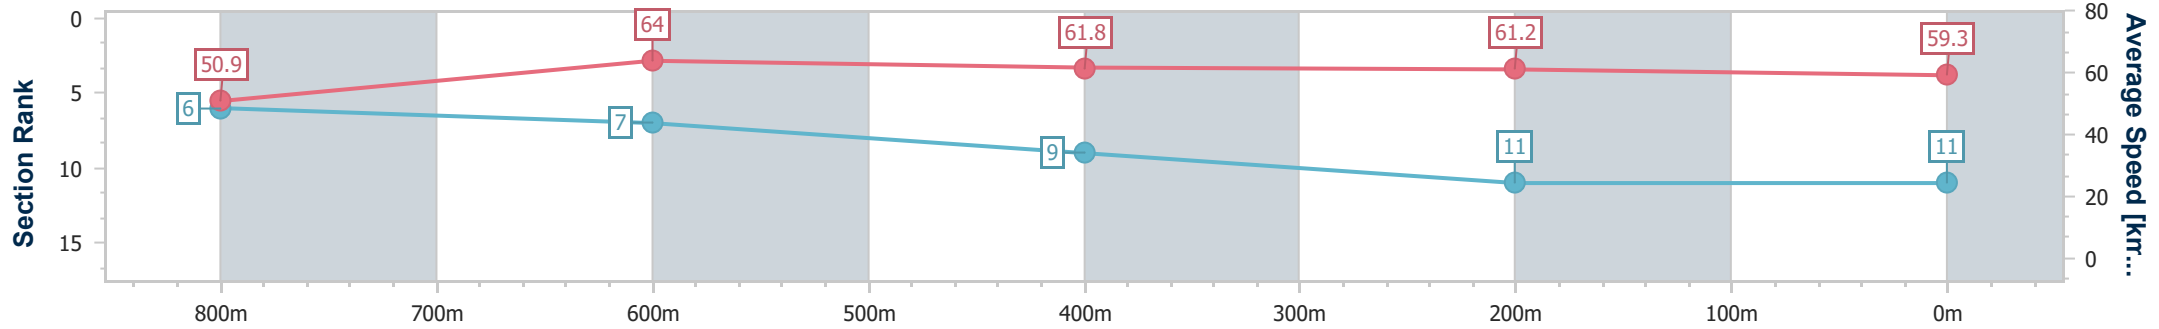

Horse/Jockey Name	Snakebite
Final Rank	11
Fastest Section Time (Section)	0:11.40 (800m)
Top Speed [km/h] (Section)	65.9 (800m)
Race State	Finished

Toowoomba QLD Professional
Race 1: GREAT NORTHERN BREWING CO. Maiden Plate - 1000m

01 January 2024 - 13:14

Track Rating: Good 4, Weather: Overcast, Rail Position: True

Section	Overall	800m	600m	400m	200m
Section Times	1:01.50 [11] (0:14.37)	0:47.13 [6] (0:11.40)	0:35.73 [7] (0:11.75)	0:23.98 [9] (0:11.83)	0:12.15 [11] (0:12.15)
Average Speed [km/h]	50.9	64.0	61.8	61.2	59.3
Top Speed [km/h]	64.7	65.9	63.2	62.2	60.7
Avg. Dist. to Rail [m]	6.7	3.7	1.2	2.5	4.0
Avg. Stride Freq. [Hz]	2.2	2.3	2.2	2.3	2.2
Avg. Stride Length [m]	6.4	7.8	7.7	7.5	7.5

- [ ] Ranking at each section and finish
- -.-.- No data available at this section
- NA No data available