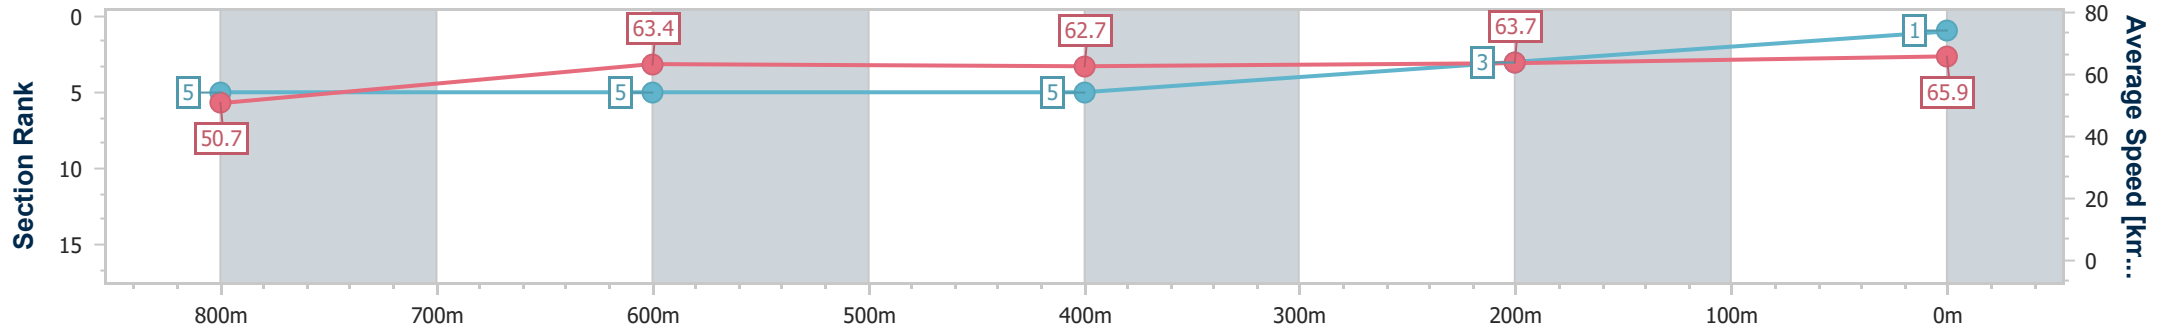

01 January 2024 - 13:14

Track Rating: Good 4, Weather: Overcast, Rail Position: True

Section	Overall	800m	600m	400m	200m
Section Times	0:59.42 [1] (0:14.20)	0:45.22 [5] (0:11.35)	0:33.87 [5] (0:11.48)	0:22.39 [5] (0:11.47)	0:10.92 [3] (0:10.92)
Average Speed [km/h]	50.7	63.4	62.7	63.7	65.9
Top Speed [km/h]	65.0	65.9	63.8	65.6	66.6
Avg. Dist. to Rail [m]	0.5	0.3	0.7	3.3	5.6
Avg. Stride Freq. [Hz]	2.3	2.4	2.3	2.3	2.3
Avg. Stride Length [m]	6.2	7.5	7.6	7.6	7.8