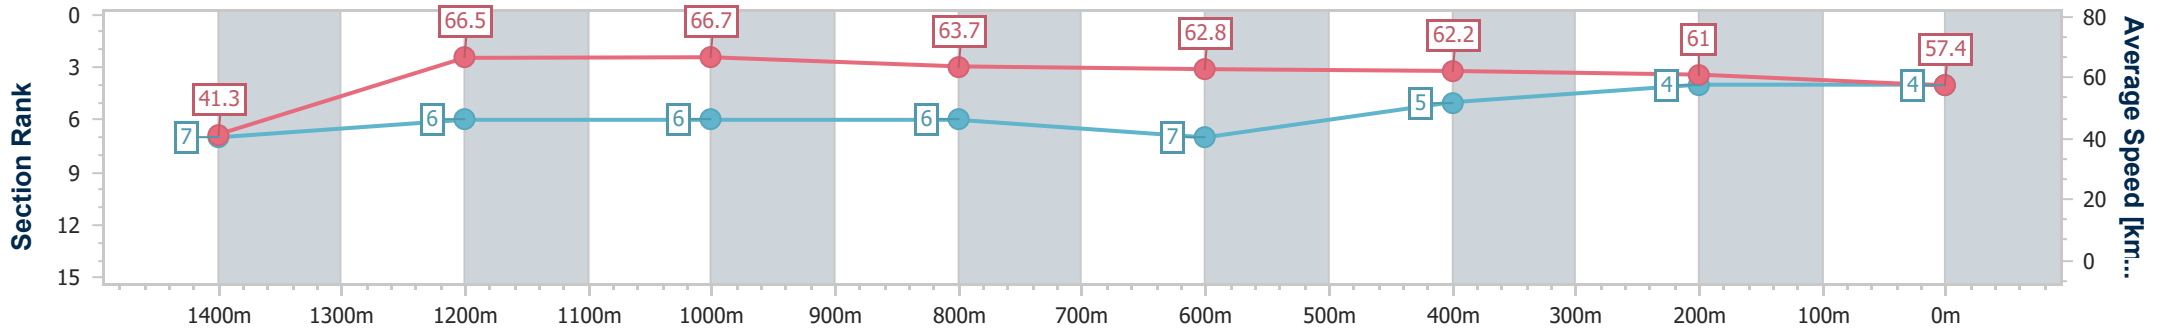

Horse/Jockey Name	Over The Falls
Final Rank	4
Fastest Section Time (Section)	0:08.69 (Overall)
Top Speed [km/h] (Section)	68.1 (1200m)
Race State	Finished

Ladbrokes Cannon Park QLD Professional
Race 8: GARY RICHES BUILDERS RATINGS BAND 0 - 60
Handicap - 1500m

30 December 2023 - 16:42

Track Rating: Soft 5, Weather: Fine, Rail Position: +1.5m 1000m-350m

Section	Overall	1400m	1200m	1000m	800m	600m	400m	200m						
Section Times	1:29.23 [4] (0:08.69)	1:20.54 [7] (0:10.83)	1:09.71 [6] (0:10.78)	0:58.93 [6] (0:11.27)	0:47.66 [6] (0:11.42)	0:36.24 [7] (0:11.78)	0:24.46 [5] (0:11.93)	0:12.53 [4] (0:12.53)						
Average Speed [km/h]	41.3	66.5	66.7	63.7	62.8	62.2	61.0	57.4						
Top Speed [km/h]	61.8	68.1	68.1	66.4	64.1	63.5	62.6	59.6						
Avg. Dist. to Rail [m]	1.0	1.2	0.6	0.7	1.9	2.6	4.7	7.2						
Avg. Stride Freq. [Hz]	2.2	2.5	2.5	2.4	2.4	2.4	2.4	2.3						
Avg. Stride Length [m]	5.2	7.5	7.5	7.3	7.4	7.2	7.1	6.9						

- [ ] Ranking at each section and finish
- -.-.- No data available at this section
- NA No data available