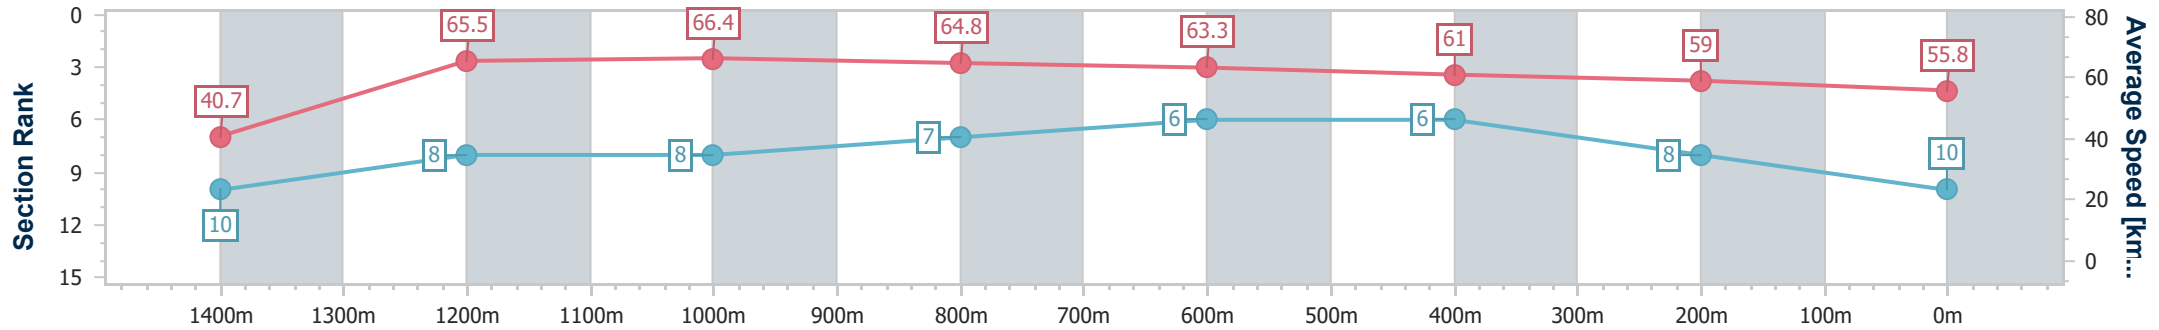

Horse/Jockey Name	Modern Legend
Final Rank	10
Fastest Section Time (Section)	0:08.86 (Overall)
Top Speed [km/h] (Section)	67.6 (1200m)
Race State	Finished

Ladbrokes Cannon Park QLD Professional
Race 8: GARY RICHES BUILDERS RATINGS BAND 0 - 60
Handicap - 1500m

30 December 2023 - 16:42

Track Rating: Soft 5, Weather: Fine, Rail Position: +1.5m 1000m-350m

Section	Overall	1400m	1200m	1000m	800m	600m	400m	200m
Section Times	1:30.03 [10] (0:08.86)	1:21.17 [10] (0:11.02)	1:10.15 [8] (0:10.76)	0:59.39 [8] (0:10.94)	0:48.45 [7] (0:11.39)	0:37.06 [6] (0:11.90)	0:25.16 [6] (0:12.31)	0:12.85 [8] (0:12.85)
Average Speed [km/h]	40.7	65.5	66.4	64.8	63.3	61.0	59.0	55.8
Top Speed [km/h]	60.8	67.3	67.6	65.6	64.3	64.0	59.5	58.1
Avg. Dist. to Rail [m]	1.3	2.0	1.5	2.2	0.2	1.3	3.8	3.7
Avg. Stride Freq. [Hz]	2.1	2.3	2.3	2.4	2.3	2.2	2.2	2.1
Avg. Stride Length [m]	5.4	7.7	7.9	7.6	7.8	7.5	7.4	7.2

- [ ] Ranking at each section and finish
- -.-.- No data available at this section
- NA No data available