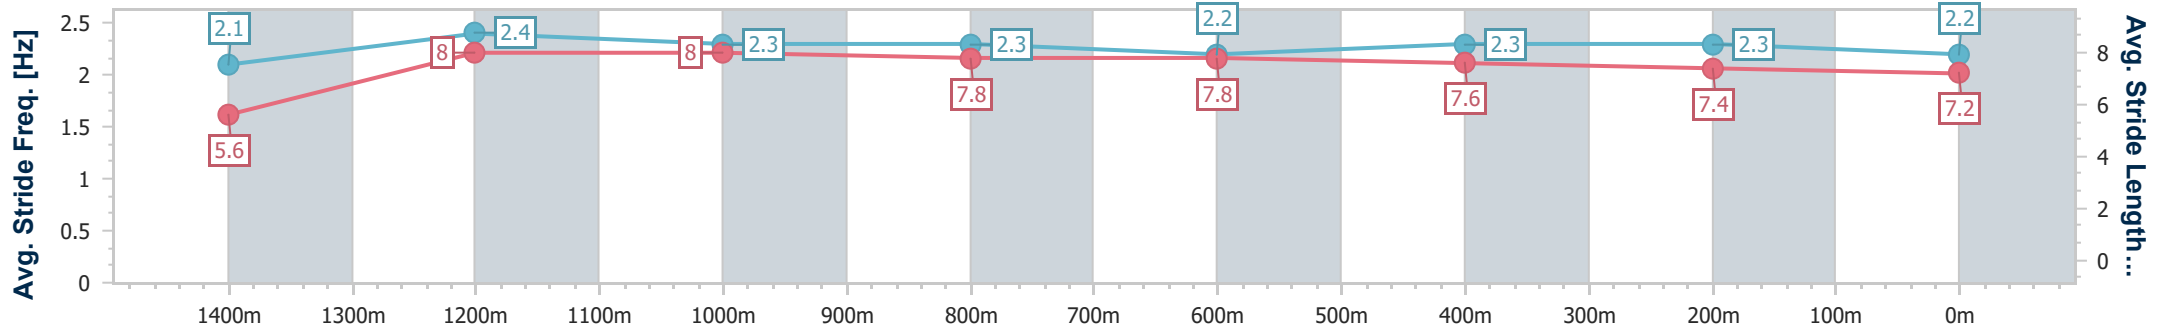

30 December 2023 - 16:42

Track Rating: Soft 5, Weather: Fine, Rail Position: +1.5m 1000m-350m

Section	Overall	1400m	1200m	1000m	800m	600m	400m	200m						
Section Times	1:28.77 [1] (0:08.43)	1:20.34 [3] (0:10.59)	1:09.75 [3] (0:10.76)	0:58.99 [3] (0:11.19)	0:47.80 [3] (0:11.56)	0:36.24 [3] (0:11.83)	0:24.41 [2] (0:11.91)	0:12.50 [2] (0:12.50)						
Average Speed [km/h]	42.8	68.1	66.5	63.4	62.5	61.5	61.1	57.7						
Top Speed [km/h]	64.6	69.4	67.8	64.5	63.1	62.8	62.0	60.4						
Avg. Dist. to Rail [m]	3.2	3.2	1.6	1.6	1.3	1.9	4.7	4.7						
Avg. Stride Freq. [Hz]	2.1	2.4	2.3	2.3	2.2	2.3	2.3	2.2						
Avg. Stride Length [m]	5.6	8.0	8.0	7.8	7.8	7.6	7.4	7.2						