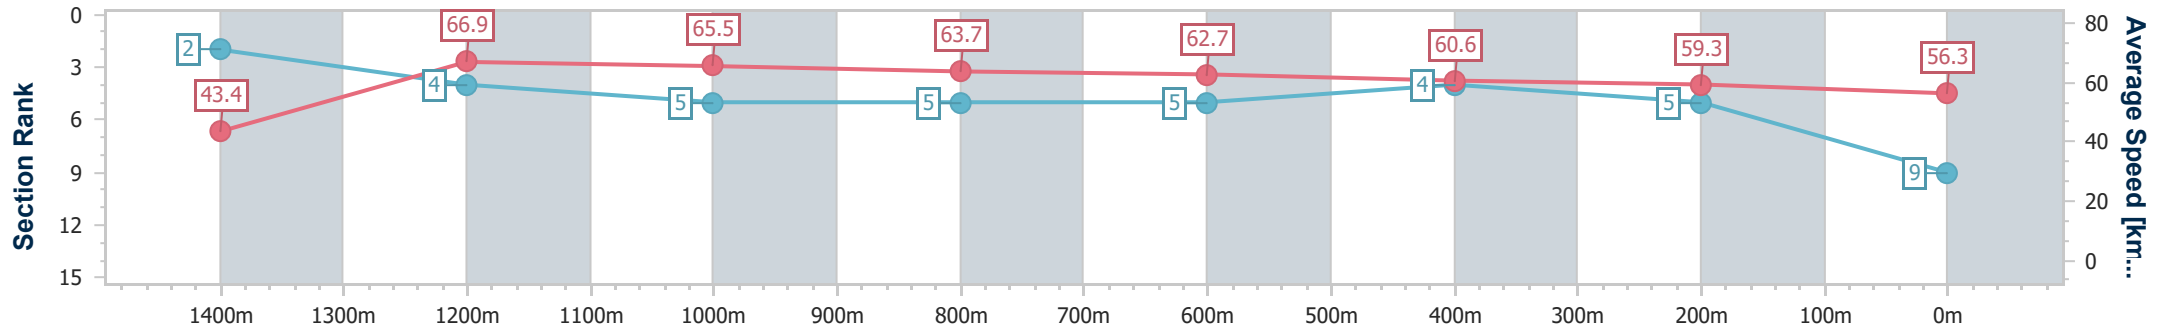

Horse/Jockey Name	Impeacher
Final Rank	9
Fastest Section Time (Section)	0:08.34 (Overall)
Top Speed [km/h] (Section)	69.2 (1400m)
Race State	Finished

Ladbrokes Cannon Park QLD Professional
Race 8: GARY RICHES BUILDERS RATINGS BAND 0 - 60
Handicap - 1500m

30 December 2023 - 16:42

Track Rating: Soft 5, Weather: Fine, Rail Position: +1.5m 1000m-350m

Section	Overall	1400m	1200m	1000m	800m	600m	400m	200m						
Section Times	1:29.73 [9] (0:08.34)	1:21.39 [2] (0:10.78)	1:10.61 [4] (0:10.93)	0:59.68 [5] (0:11.17)	0:48.51 [5] (0:11.51)	0:37.00 [5] (0:12.00)	0:25.00 [4] (0:12.22)	0:12.78 [5] (0:12.78)						
Average Speed [km/h]	43.4	66.9	65.5	63.7	62.7	60.6	59.3	56.3						
Top Speed [km/h]	64.0	69.2	68.0	64.6	63.2	61.6	61.1	58.7						
Avg. Dist. to Rail [m]	2.6	0.8	0.5	1.6	1.0	1.5	4.7	5.6						
Avg. Stride Freq. [Hz]	2.1	2.4	2.4	2.4	2.3	2.3	2.3	2.3						
Avg. Stride Length [m]	5.6	7.7	7.6	7.4	7.6	7.3	7.1	6.9						

- [ ] Ranking at each section and finish
- -.-.- No data available at this section
- NA No data available