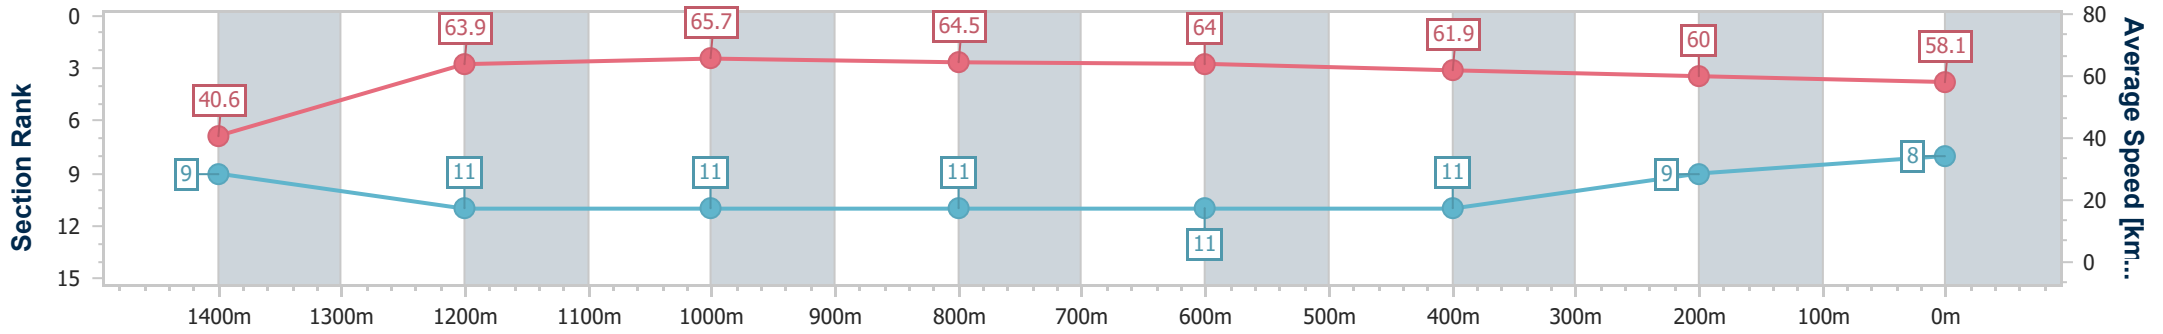

Horse/Jockey Name	Merry Old Soul
Final Rank	8
Fastest Section Time (Section)	0:08.85 (Overall)
Top Speed [km/h] (Section)	67.0 (1200m)
Race State	Finished

Ladbrokes Cannon Park QLD Professional
Race 8: GARY RICHES BUILDERS RATINGS BAND 0 - 60
Handicap - 1500m

30 December 2023 - 16:42

Track Rating: Soft 5, Weather: Fine, Rail Position: +1.5m 1000m-350m

Section	Overall	1400m	1200m	1000m	800m	600m	400m	200m						
Section Times	1:29.69 [8] (0:08.85)	1:20.84 [9] (0:11.29)	1:09.55 [11] (0:10.96)	0:58.59 [11] (0:11.14)	0:47.45 [11] (0:11.25)	0:36.20 [11] (0:11.72)	0:24.48 [11] (0:12.08)	0:12.40 [9] (0:12.40)						
Average Speed [km/h]	40.6	63.9	65.7	64.5	64.0	61.9	60.0	58.1						
Top Speed [km/h]	58.3	65.9	67.0	64.9	64.6	64.0	61.5	59.8						
Avg. Dist. to Rail [m]	7.5	2.1	0.7	1.0	1.0	1.2	4.2	4.4						
Avg. Stride Freq. [Hz]	2.2	2.4	2.4	2.4	2.3	2.3	2.3	2.3						
Avg. Stride Length [m]	5.2	7.5	7.6	7.6	7.7	7.4	7.3	7.1						

- [ ] Ranking at each section and finish
- -.-.- No data available at this section
- NA No data available