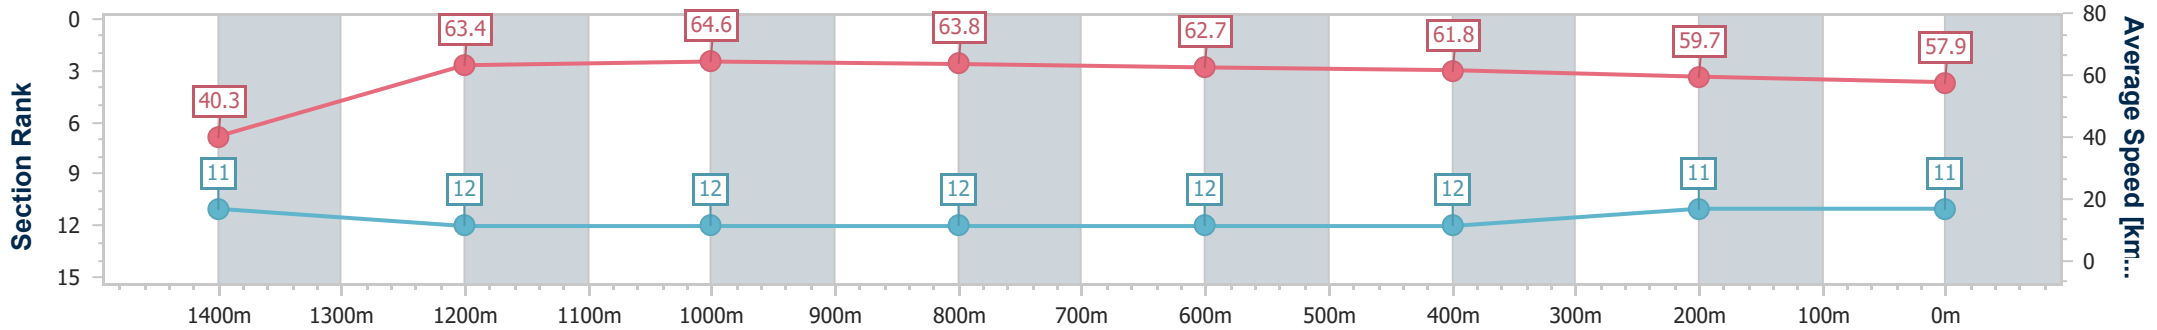

Horse/Jockey Name	Green Essence
Final Rank	11
Fastest Section Time (Section)	0:08.92 (Overall)
Top Speed [km/h] (Section)	65.9 (1200m)
Race State	Finished

Ladbrokes Cannon Park QLD Professional
Race 8: GARY RICHES BUILDERS RATINGS BAND 0 - 60
Handicap - 1500m

30 December 2023 - 16:42

Track Rating: Soft 5, Weather: Fine, Rail Position: +1.5m 1000m-350m

Section	Overall	1400m	1200m	1000m	800m	600m	400m	200m						
Section Times	1:30.17 [11] (0:08.92)	1:21.25 [11] (0:11.36)	1:09.89 [12] (0:11.06)	0:58.83 [12] (0:11.08)	0:47.75 [12] (0:11.44)	0:36.31 [12] (0:11.71)	0:24.60 [12] (0:12.16)	0:12.44 [11] (0:12.44)						
Average Speed [km/h]	40.3	63.4	64.6	63.8	62.7	61.8	59.7	57.9						
Top Speed [km/h]	60.8	64.7	65.9	64.0	63.8	63.2	61.1	59.6						
Avg. Dist. to Rail [m]	4.0	1.2	1.1	3.1	0.5	0.8	4.9	7.6						
Avg. Stride Freq. [Hz]	2.1	2.2	2.1	2.2	2.1	2.1	2.1	2.1						
Avg. Stride Length [m]	5.4	8.1	8.4	8.2	8.2	8.1	7.9	7.7						

- [ ] Ranking at each section and finish
- -.-.- No data available at this section
- NA No data available