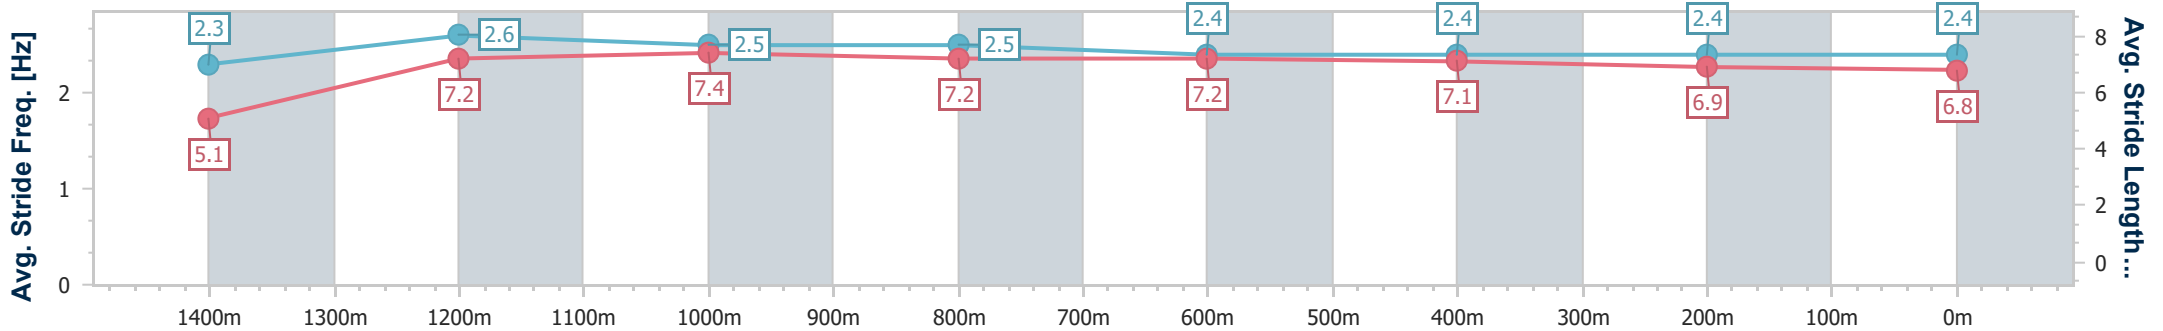

Horse/Jockey Name	Mirror Illusion
Final Rank	3
Fastest Section Time (Section)	0:08.47 (Overall)
Top Speed [km/h] (Section)	69.1 (1400m)
Race State	Finished

Ladbrokes Cannon Park QLD Professional
Race 8: GARY RICHES BUILDERS RATINGS BAND 0 - 60
Handicap - 1500m

30 December 2023 - 16:42

Track Rating: Soft 5, Weather: Fine, Rail Position: +1.5m 1000m-350m

Section	Overall	1400m	1200m	1000m	800m	600m	400m	200m
Section Times	1:29.03 [3] (0:08.47)	1:20.56 [5] (0:10.78)	1:09.78 [5] (0:10.76)	0:59.02 [4] (0:11.04)	0:47.98 [4] (0:11.50)	0:36.48 [4] (0:12.01)	0:24.47 [3] (0:11.99)	0:12.48 [3] (0:12.48)
Average Speed [km/h]	42.5	67.0	66.5	64.4	62.4	61.0	60.5	57.6
Top Speed [km/h]	61.6	69.1	68.4	65.2	64.5	61.1	61.0	60.0
Avg. Dist. to Rail [m]	6.0	1.6	1.3	1.9	0.3	2.0	4.3	6.4
Avg. Stride Freq. [Hz]	2.3	2.6	2.5	2.5	2.4	2.4	2.4	2.4
Avg. Stride Length [m]	5.1	7.2	7.4	7.2	7.2	7.1	6.9	6.8

- [ ] Ranking at each section and finish
- -.-.- No data available at this section
- NA No data available