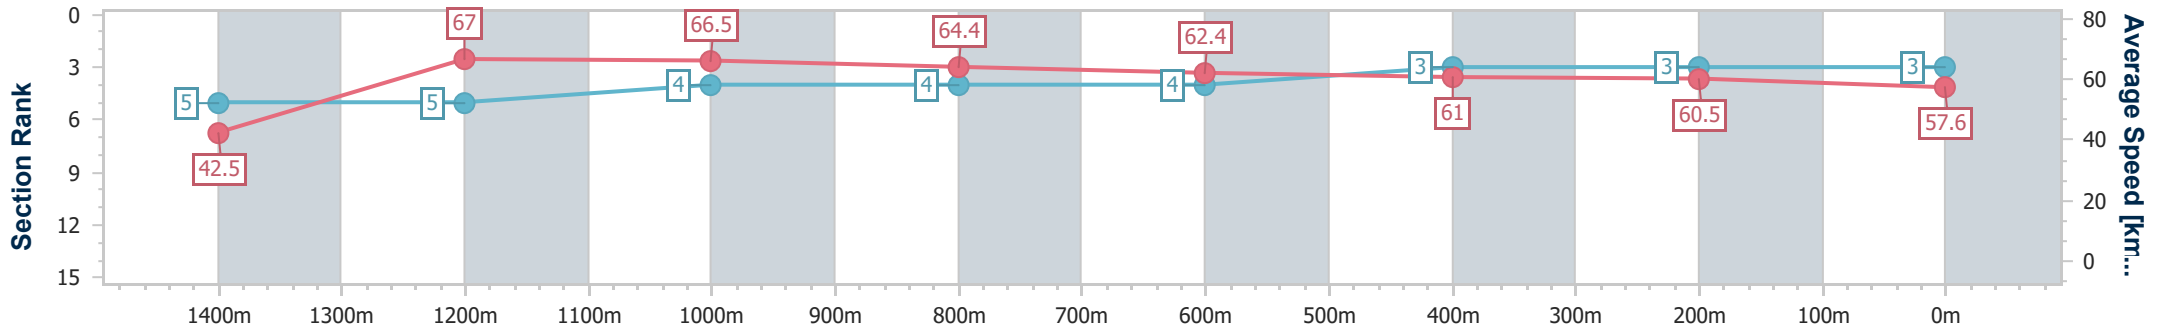

Horse/Jockey Name	Mirror Illusion
Final Rank	3
Fastest Section Time (Section)	0:08.47 (Overall)
Top Speed [km/h] (Section)	69.1 (1400m)
Race State	Finished

Ladbrokes Cannon Park QLD Professional
Race 8: GARY RICHES BUILDERS RATINGS BAND 0 - 60
Handicap - 1500m

30 December 2023 - 16:42

Track Rating: Soft 5, Weather: Fine, Rail Position: +1.5m 1000m-350m

Section	Overall	1400m	1200m	1000m	800m	600m	400m	200m
Section Times	1:29.03 [3] (0:08.47)	1:20.56 [5] (0:10.78)	1:09.78 [5] (0:10.76)	0:59.02 [4] (0:11.04)	0:47.98 [4] (0:11.50)	0:36.48 [4] (0:12.01)	0:24.47 [3] (0:11.99)	0:12.48 [3] (0:12.48)
Average Speed [km/h]	42.5	67.0	66.5	64.4	62.4	61.0	60.5	57.6
Top Speed [km/h]	61.6	69.1	68.4	65.2	64.5	61.1	61.0	60.0
Avg. Dist. to Rail [m]	6.0	1.6	1.3	1.9	0.3	2.0	4.3	6.4
Avg. Stride Freq. [Hz]	2.3	2.6	2.5	2.5	2.4	2.4	2.4	2.4
Avg. Stride Length [m]	5.1	7.2	7.4	7.2	7.2	7.1	6.9	6.8

- [ ] Ranking at each section and finish
- -.-.- No data available at this section
- NA No data available