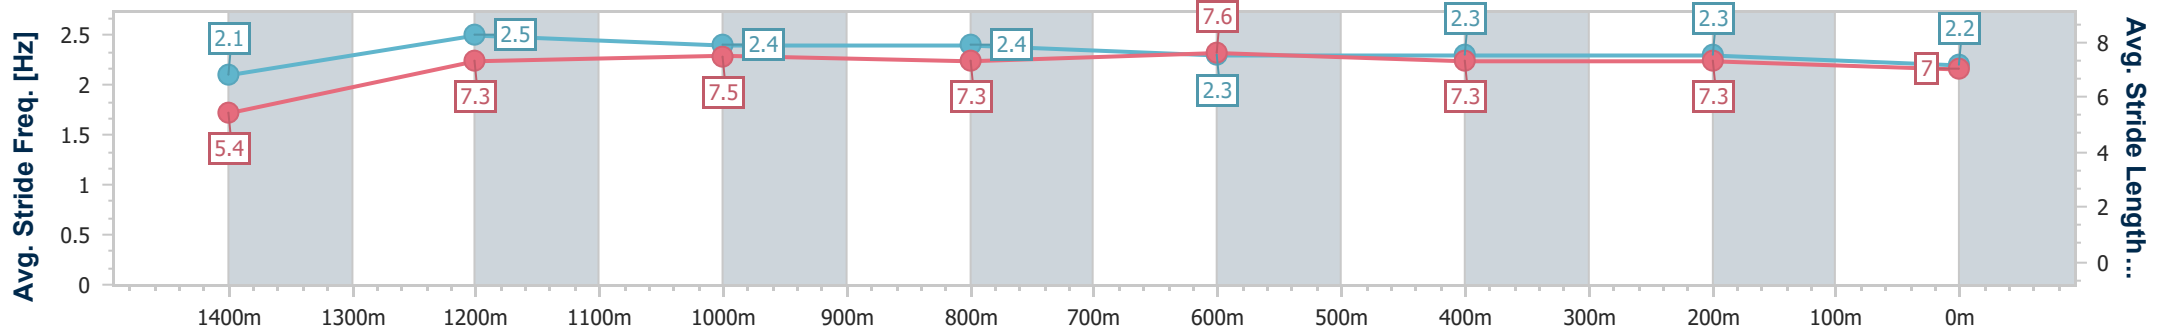

Horse/Jockey Name	Pluckercarn
Final Rank	7
Fastest Section Time (Section)	0:09.04 (Overall)
Top Speed [km/h] (Section)	67.3 (1200m)
Race State	Finished

Ladbrokes Cannon Park QLD Professional
Race 8: GARY RICHES BUILDERS RATINGS BAND 0 - 60
Handicap - 1500m

30 December 2023 - 16:42

Track Rating: Soft 5, Weather: Fine, Rail Position: +1.5m 1000m-350m

Section	Overall	1400m	1200m	1000m	800m	600m	400m	200m					
Section Times	1:29.66 [7] (0:09.04)	1:20.62 [12] (0:11.07)	1:09.55 [10] (0:10.82)	0:58.73 [10] (0:10.91)	0:47.82 [9] (0:11.30)	0:36.52 [8] (0:11.82)	0:24.70 [8] (0:12.02)	0:12.68 [6] (0:12.68)					
Average Speed [km/h]	40.6	65.0	66.2	65.8	63.8	61.7	60.8	56.7					
Top Speed [km/h]	59.6	66.7	67.3	66.4	64.6	62.6	61.4	59.8					
Avg. Dist. to Rail [m]	6.4	1.3	0.8	0.9	0.7	2.3	7.1	7.4					
Avg. Stride Freq. [Hz]	2.1	2.5	2.4	2.4	2.3	2.3	2.3	2.2					
Avg. Stride Length [m]	5.4	7.3	7.5	7.3	7.6	7.3	7.3	7.0					

- [ ] Ranking at each section and finish
- -.-.- No data available at this section
- NA No data available