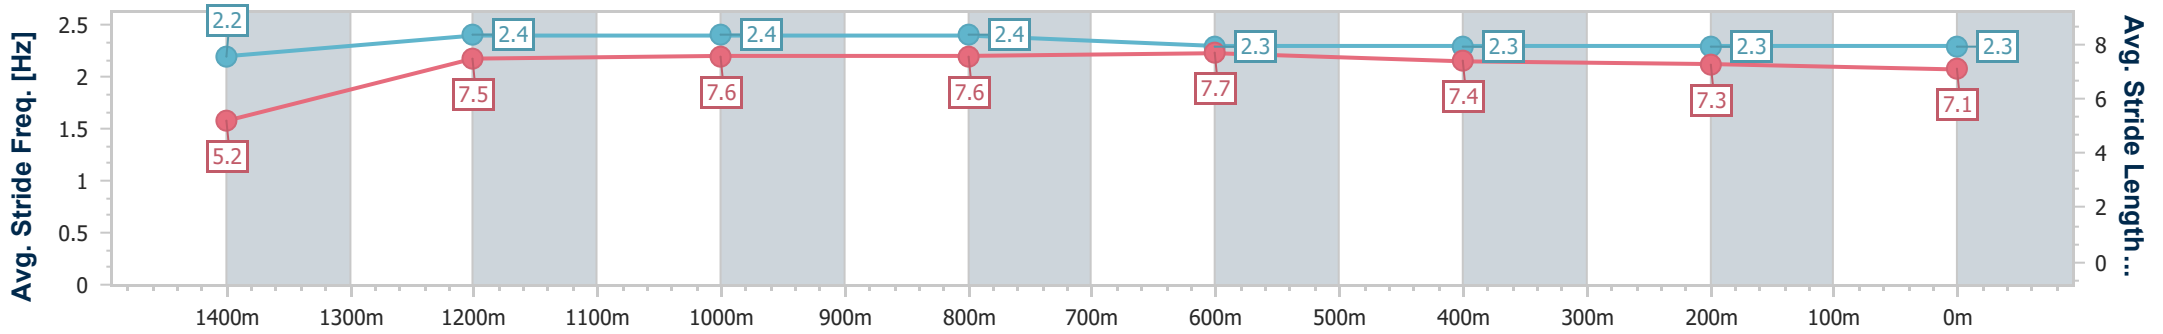

Horse/Jockey Name	Merry Old Soul
Final Rank	8
Fastest Section Time (Section)	0:08.85 (Overall)
Top Speed [km/h] (Section)	67.0 (1200m)
Race State	Finished

Ladbrokes Cannon Park QLD Professional
Race 8: GARY RICHES BUILDERS RATINGS BAND 0 - 60
Handicap - 1500m

30 December 2023 - 16:42

Track Rating: Soft 5, Weather: Fine, Rail Position: +1.5m 1000m-350m

Section	Overall	1400m	1200m	1000m	800m	600m	400m	200m						
Section Times	1:29.69 [8] (0:08.85)	1:20.84 [9] (0:11.29)	1:09.55 [11] (0:10.96)	0:58.59 [11] (0:11.14)	0:47.45 [11] (0:11.25)	0:36.20 [11] (0:11.72)	0:24.48 [11] (0:12.08)	0:12.40 [9] (0:12.40)						
Average Speed [km/h]	40.6	63.9	65.7	64.5	64.0	61.9	60.0	58.1						
Top Speed [km/h]	58.3	65.9	67.0	64.9	64.6	64.0	61.5	59.8						
Avg. Dist. to Rail [m]	7.5	2.1	0.7	1.0	1.0	1.2	4.2	4.4						
Avg. Stride Freq. [Hz]	2.2	2.4	2.4	2.4	2.3	2.3	2.3	2.3						
Avg. Stride Length [m]	5.2	7.5	7.6	7.6	7.7	7.4	7.3	7.1						

- [ ] Ranking at each section and finish
- -.-.- No data available at this section
- NA No data available