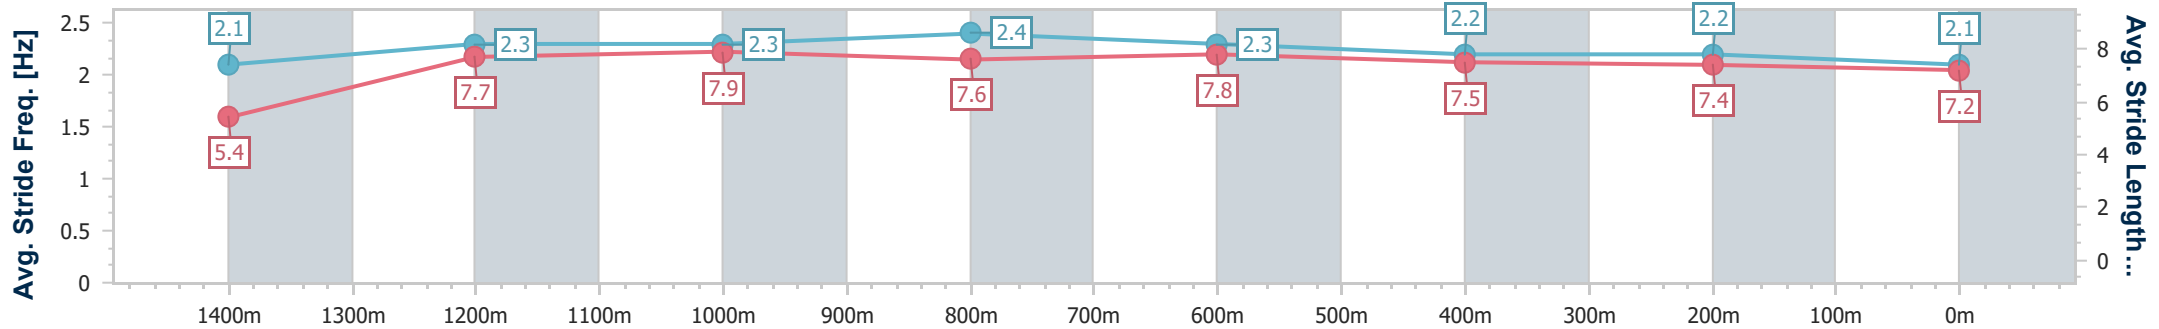

Horse/Jockey Name	Modern Legend
Final Rank	10
Fastest Section Time (Section)	0:08.86 (Overall)
Top Speed [km/h] (Section)	67.6 (1200m)
Race State	Finished

Ladbrokes Cannon Park QLD Professional
Race 8: GARY RICHES BUILDERS RATINGS BAND 0 - 60
Handicap - 1500m

30 December 2023 - 16:42

Track Rating: Soft 5, Weather: Fine, Rail Position: +1.5m 1000m-350m

Section	Overall	1400m	1200m	1000m	800m	600m	400m	200m
Section Times	1:30.03 [10] (0:08.86)	1:21.17 [10] (0:11.02)	1:10.15 [8] (0:10.76)	0:59.39 [8] (0:10.94)	0:48.45 [7] (0:11.39)	0:37.06 [6] (0:11.90)	0:25.16 [6] (0:12.31)	0:12.85 [8] (0:12.85)
Average Speed [km/h]	40.7	65.5	66.4	64.8	63.3	61.0	59.0	55.8
Top Speed [km/h]	60.8	67.3	67.6	65.6	64.3	64.0	59.5	58.1
Avg. Dist. to Rail [m]	1.3	2.0	1.5	2.2	0.2	1.3	3.8	3.7
Avg. Stride Freq. [Hz]	2.1	2.3	2.3	2.4	2.3	2.2	2.2	2.1
Avg. Stride Length [m]	5.4	7.7	7.9	7.6	7.8	7.5	7.4	7.2

- [ ] Ranking at each section and finish
- -.-.- No data available at this section
- NA No data available