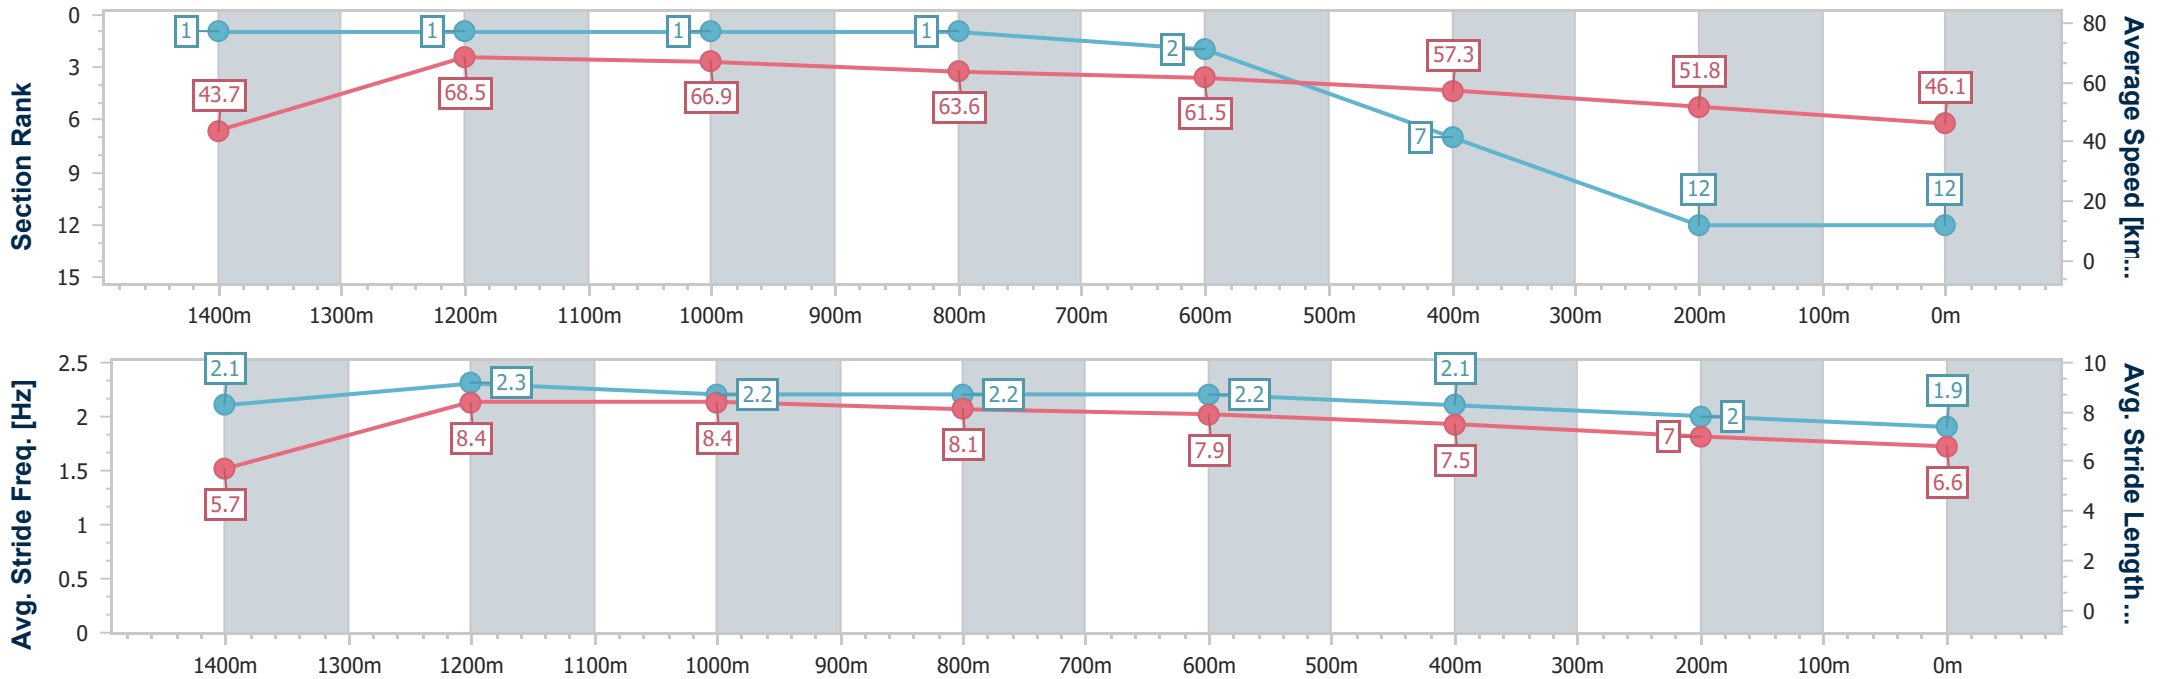

- [] Ranking at each section and finish
- .-.- No data available at this section
- NA No data available

Horse/Jockey Name	How Awesome
Final Rank	12
Fastest Section Time (Section)	0:08.24 (Overall)
Top Speed [km/h] (Section)	69.9 (1400m)
Race State	Finished

- [] Ranking at each section and finish
- .-.- No data available at this section
- NA No data available