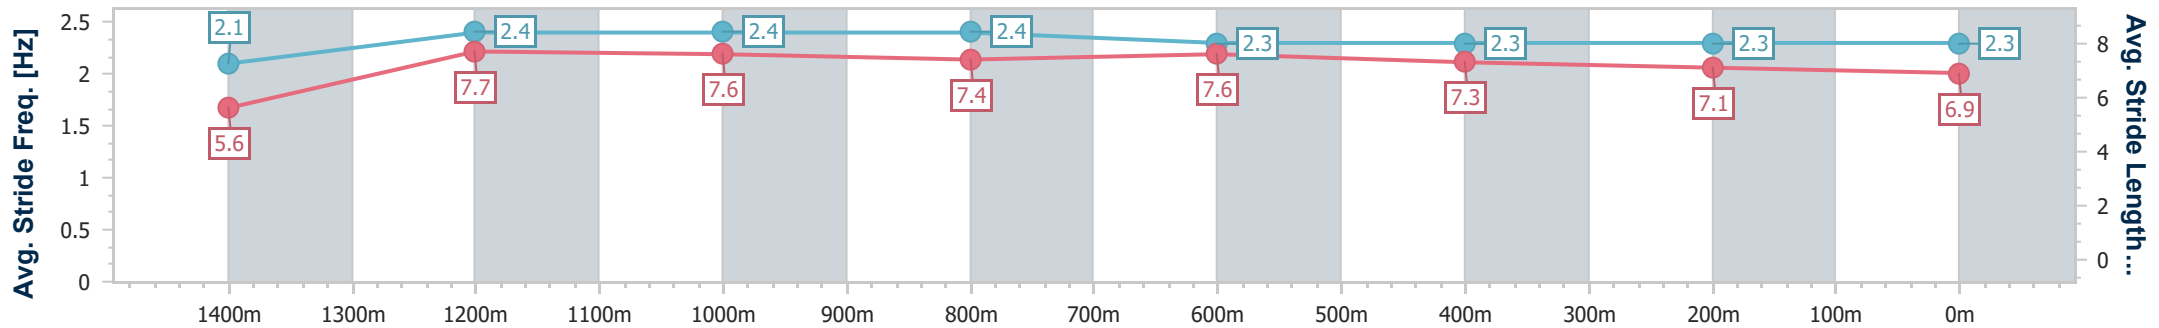

Horse/Jockey Name	Impeacher
Final Rank	9
Fastest Section Time (Section)	0:08.34 (Overall)
Top Speed [km/h] (Section)	69.2 (1400m)
Race State	Finished

Ladbrokes Cannon Park QLD Professional
Race 8: GARY RICHES BUILDERS RATINGS BAND 0 - 60
Handicap - 1500m

30 December 2023 - 16:42

Track Rating: Soft 5, Weather: Fine, Rail Position: +1.5m 1000m-350m

Section	Overall	1400m	1200m	1000m	800m	600m	400m	200m						
Section Times	1:29.73 [9] (0:08.34)	1:21.39 [2] (0:10.78)	1:10.61 [4] (0:10.93)	0:59.68 [5] (0:11.17)	0:48.51 [5] (0:11.51)	0:37.00 [5] (0:12.00)	0:25.00 [4] (0:12.22)	0:12.78 [5] (0:12.78)						
Average Speed [km/h]	43.4	66.9	65.5	63.7	62.7	60.6	59.3	56.3						
Top Speed [km/h]	64.0	69.2	68.0	64.6	63.2	61.6	61.1	58.7						
Avg. Dist. to Rail [m]	2.6	0.8	0.5	1.6	1.0	1.5	4.7	5.6						
Avg. Stride Freq. [Hz]	2.1	2.4	2.4	2.4	2.3	2.3	2.3	2.3						
Avg. Stride Length [m]	5.6	7.7	7.6	7.4	7.6	7.3	7.1	6.9						

- [ ] Ranking at each section and finish
- -.-.- No data available at this section
- NA No data available