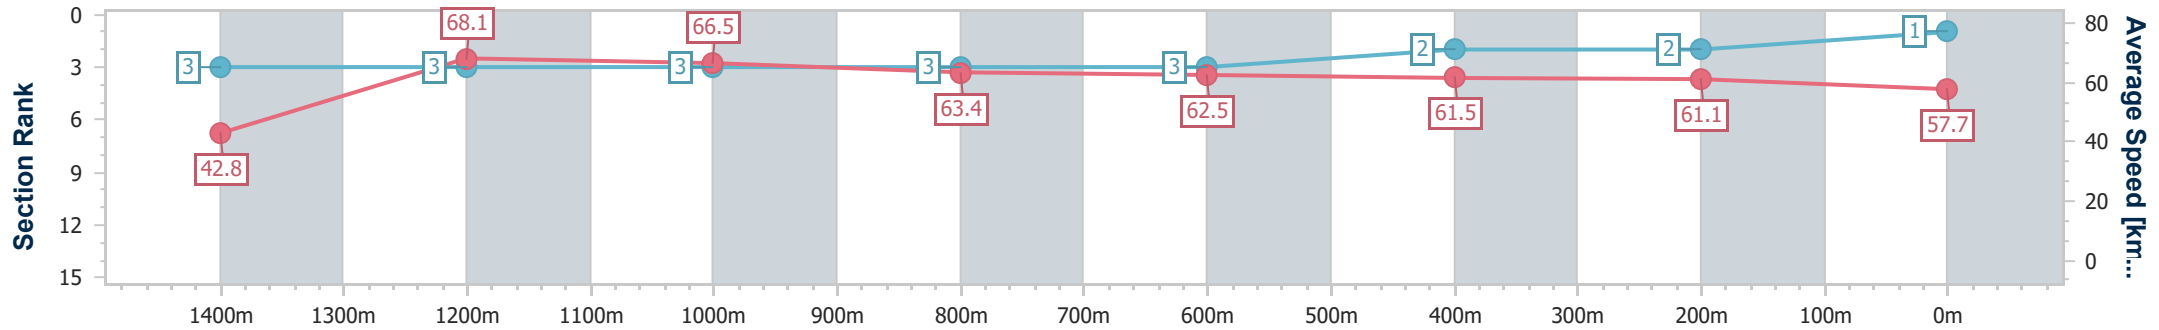

30 December 2023 - 16:42

Track Rating: Soft 5, Weather: Fine, Rail Position: +1.5m 1000m-350m

Section	Overall	1400m	1200m	1000m	800m	600m	400m	200m						
Section Times	1:28.77 [1] (0:08.43)	1:20.34 [3] (0:10.59)	1:09.75 [3] (0:10.76)	0:58.99 [3] (0:11.19)	0:47.80 [3] (0:11.56)	0:36.24 [3] (0:11.83)	0:24.41 [2] (0:11.91)	0:12.50 [2] (0:12.50)						
Average Speed [km/h]	42.8	68.1	66.5	63.4	62.5	61.5	61.1	57.7						
Top Speed [km/h]	64.6	69.4	67.8	64.5	63.1	62.8	62.0	60.4						
Avg. Dist. to Rail [m]	3.2	3.2	1.6	1.6	1.3	1.9	4.7	4.7						
Avg. Stride Freq. [Hz]	2.1	2.4	2.3	2.3	2.2	2.3	2.3	2.2						
Avg. Stride Length [m]	5.6	8.0	8.0	7.8	7.8	7.6	7.4	7.2						