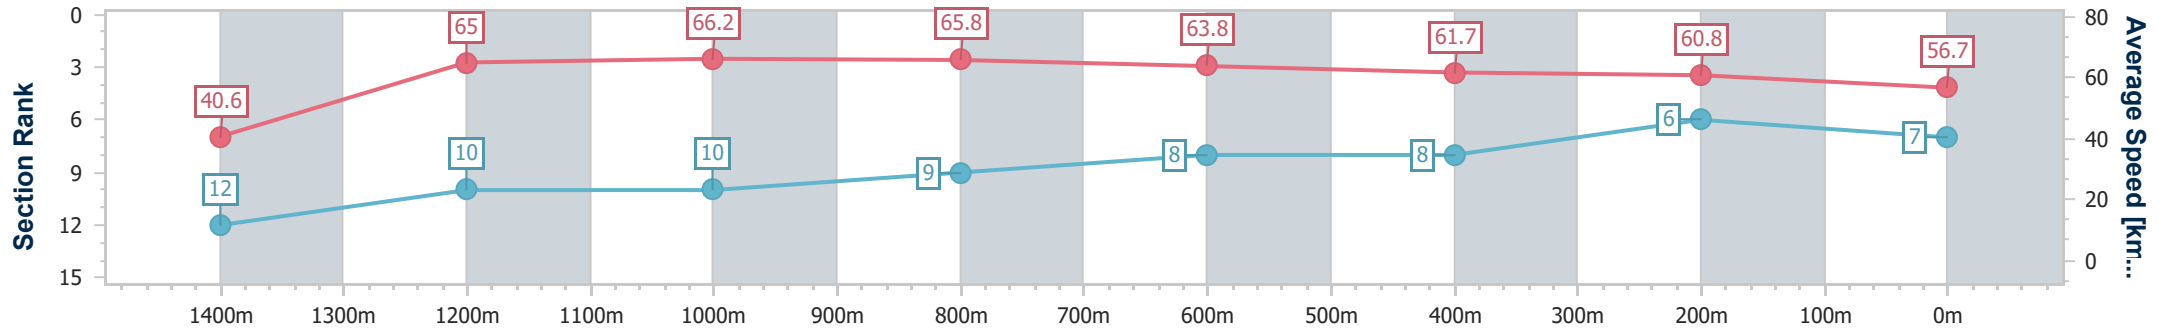

Horse/Jockey Name	Pluckercarn
Final Rank	7
Fastest Section Time (Section)	0:09.04 (Overall)
Top Speed [km/h] (Section)	67.3 (1200m)
Race State	Finished

Ladbrokes Cannon Park QLD Professional
Race 8: GARY RICHES BUILDERS RATINGS BAND 0 - 60
Handicap - 1500m

30 December 2023 - 16:42

Track Rating: Soft 5, Weather: Fine, Rail Position: +1.5m 1000m-350m

Section	Overall	1400m	1200m	1000m	800m	600m	400m	200m					
Section Times	1:29.66 [7] (0:09.04)	1:20.62 [12] (0:11.07)	1:09.55 [10] (0:10.82)	0:58.73 [10] (0:10.91)	0:47.82 [9] (0:11.30)	0:36.52 [8] (0:11.82)	0:24.70 [8] (0:12.02)	0:12.68 [6] (0:12.68)					
Average Speed [km/h]	40.6	65.0	66.2	65.8	63.8	61.7	60.8	56.7					
Top Speed [km/h]	59.6	66.7	67.3	66.4	64.6	62.6	61.4	59.8					
Avg. Dist. to Rail [m]	6.4	1.3	0.8	0.9	0.7	2.3	7.1	7.4					
Avg. Stride Freq. [Hz]	2.1	2.5	2.4	2.4	2.3	2.3	2.3	2.2					
Avg. Stride Length [m]	5.4	7.3	7.5	7.3	7.6	7.3	7.3	7.0					

- [ ] Ranking at each section and finish
- -.-.- No data available at this section
- NA No data available