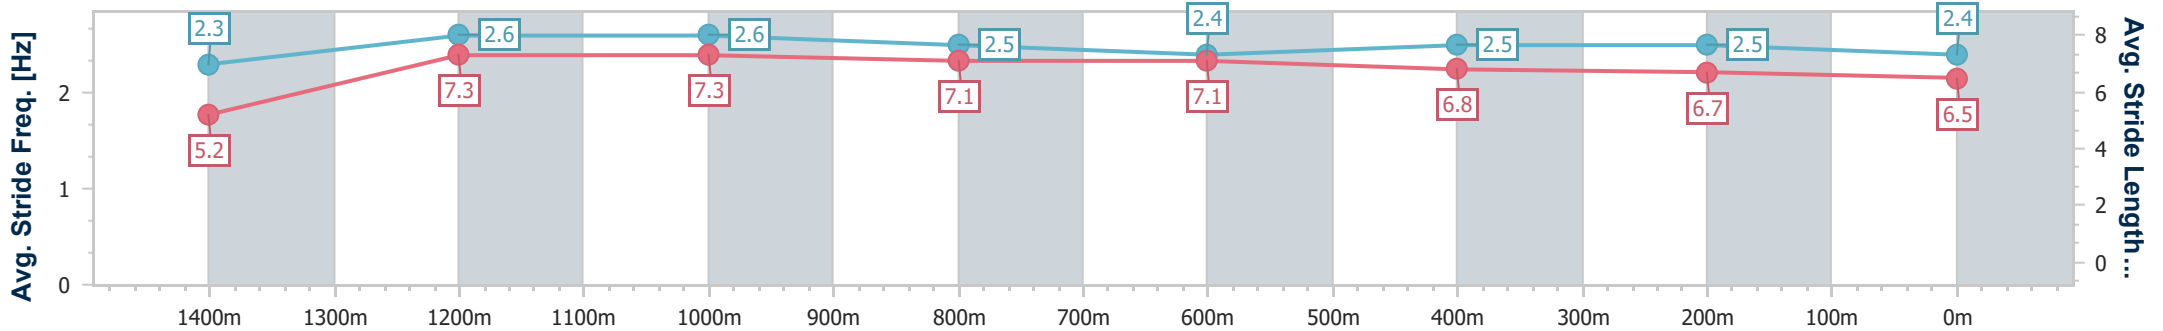

Horse/Jockey Name	Baby Guinness
Final Rank	2
Fastest Section Time (Section)	0:08.47 (Overall)
Top Speed [km/h] (Section)	70.1 (1400m)
Race State	Finished

Ladbrokes Cannon Park QLD Professional
Race 8: GARY RICHES BUILDERS RATINGS BAND 0 - 60
Handicap - 1500m

30 December 2023 - 16:42

Track Rating: Soft 5, Weather: Fine, Rail Position: +1.5m 1000m-350m

Section	Overall	1400m	1200m	1000m	800m	600m	400m	200m
Section Times	1:28.93 [2] (0:08.47)	1:20.46 [4] (0:10.42)	1:10.04 [2] (0:10.63)	0:59.41 [2] (0:11.07)	0:48.34 [2] (0:11.62)	0:36.72 [1] (0:12.00)	0:24.72 [1] (0:11.97)	0:12.75 [1] (0:12.75)
Average Speed [km/h]	42.6	69.0	67.4	63.6	62.1	60.3	60.3	56.5
Top Speed [km/h]	66.1	70.1	69.2	65.2	64.1	61.1	62.1	59.3
Avg. Dist. to Rail [m]	4.7	0.8	0.9	3.0	0.5	0.7	1.7	2.8
Avg. Stride Freq. [Hz]	2.3	2.6	2.6	2.5	2.4	2.5	2.5	2.4
Avg. Stride Length [m]	5.2	7.3	7.3	7.1	7.1	6.8	6.7	6.5

- [ ] Ranking at each section and finish
- -.-.- No data available at this section
- NA No data available