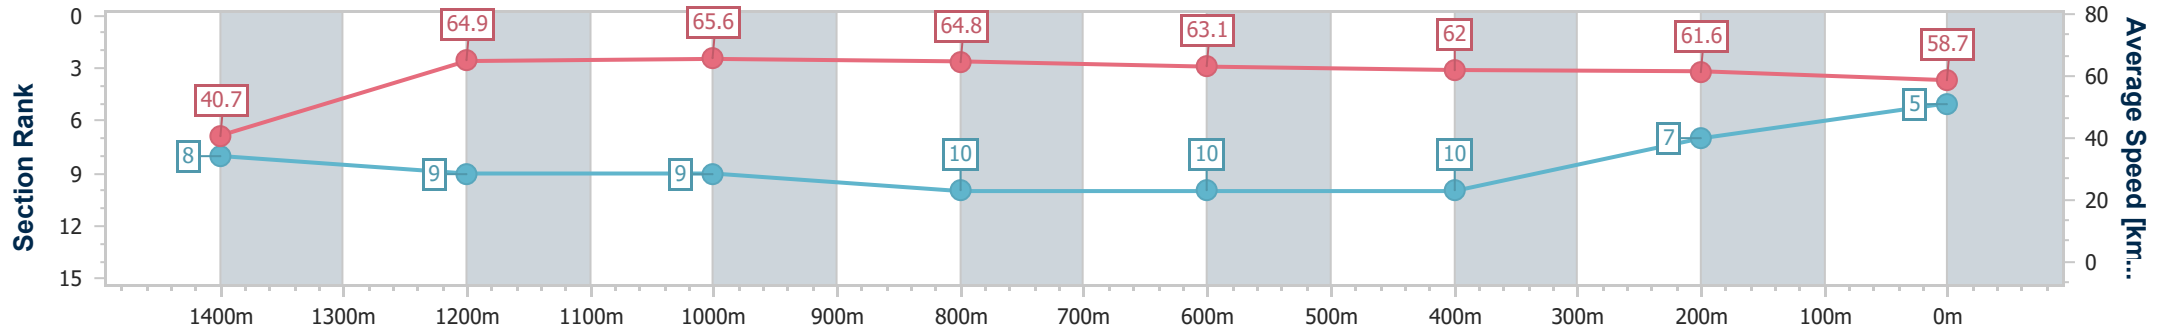

Horse/Jockey Name	Premium Star
Final Rank	5
Fastest Section Time (Section)	0:08.84 (Overall)
Top Speed [km/h] (Section)	66.5 (1200m)
Race State	Finished

Ladbrokes Cannon Park QLD Professional
Race 8: GARY RICHES BUILDERS RATINGS BAND 0 - 60
Handicap - 1500m

30 December 2023 - 16:42

Track Rating: Soft 5, Weather: Fine, Rail Position: +1.5m 1000m-350m

Section	Overall	1400m	1200m	1000m	800m	600m	400m	200m
Section Times	1:29.30 [5] (0:08.84)	1:20.46 [8] (0:11.10)	1:09.36 [9] (0:10.95)	0:58.41 [9] (0:11.07)	0:47.34 [10] (0:11.37)	0:35.97 [10] (0:11.84)	0:24.13 [10] (0:11.89)	0:12.24 [7] (0:12.24)
Average Speed [km/h]	40.7	64.9	65.6	64.8	63.1	62.0	61.6	58.7
Top Speed [km/h]	60.6	65.8	66.5	65.2	64.4	62.8	62.9	61.0
Avg. Dist. to Rail [m]	5.3	1.4	0.5	1.0	1.5	2.8	6.6	8.1
Avg. Stride Freq. [Hz]	2.1	2.3	2.2	2.3	2.2	2.3	2.3	2.3
Avg. Stride Length [m]	5.5	8.0	8.2	8.0	7.9	7.6	7.4	7.2

- [ ] Ranking at each section and finish
- -.-.- No data available at this section
- NA No data available