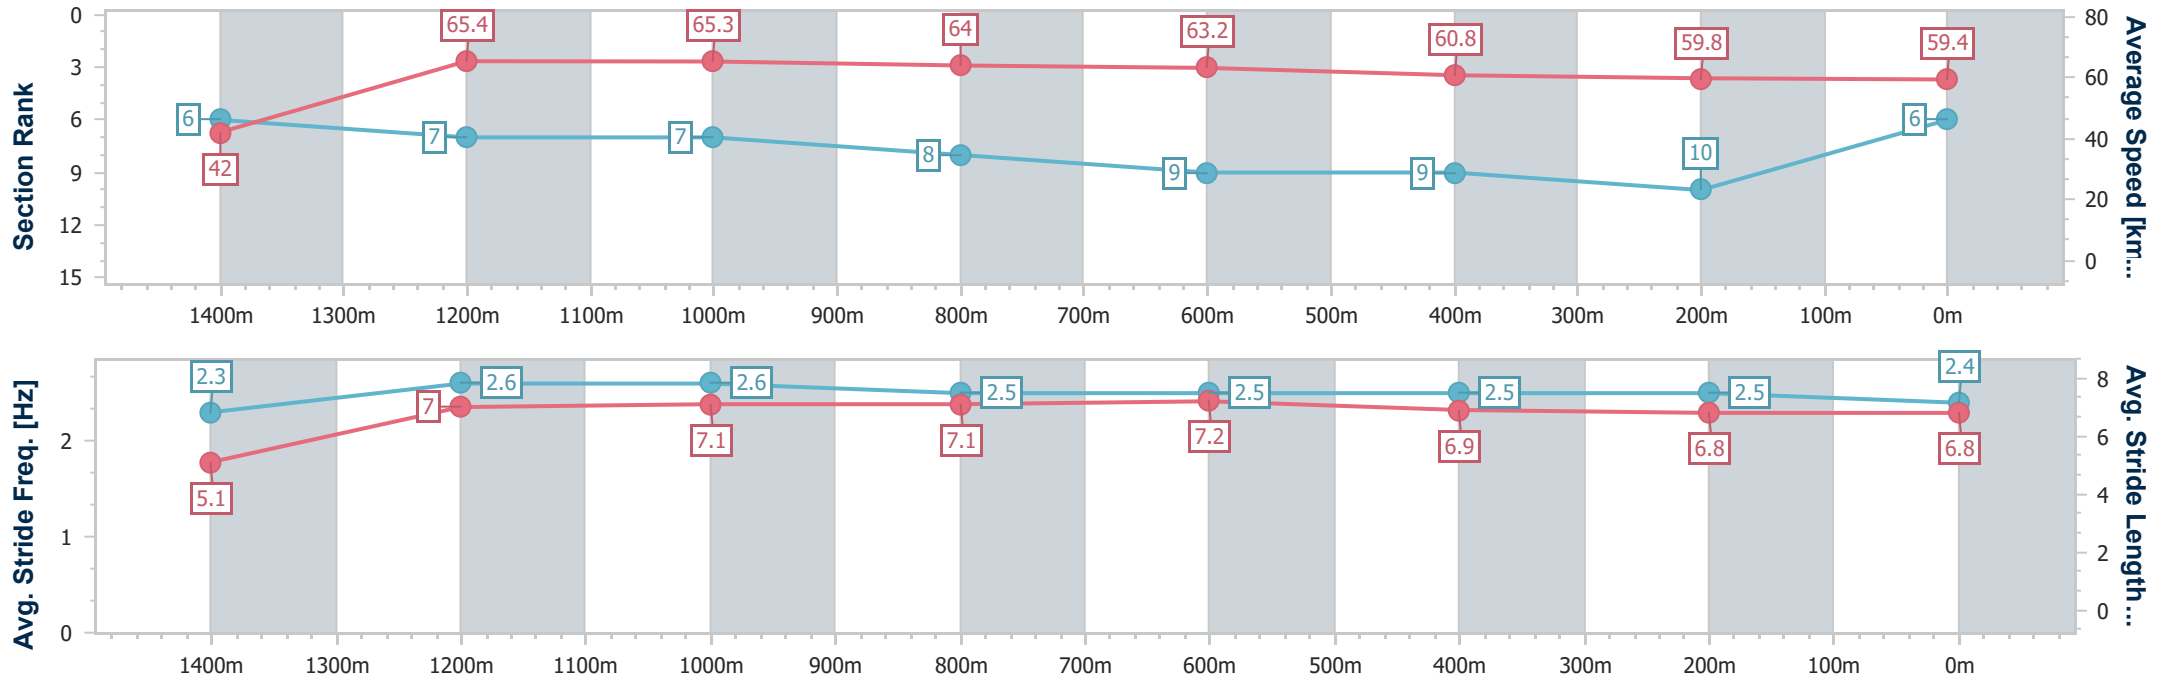

Horse/Jockey Name	Lady Of Fortune
Final Rank	6
Fastest Section Time (Section)	0:08.59 (Overall)
Top Speed [km/h] (Section)	67.5 (1400m)
Race State	Finished

Ladbrokes Cannon Park QLD Professional
Race 8: GARY RICHES BUILDERS RATINGS BAND 0 - 60
Handicap - 1500m

30 December 2023 - 16:42

Track Rating: Soft 5, Weather: Fine, Rail Position: +1.5m 1000m-350m

Section	Overall	1400m	1200m	1000m	800m	600m	400m	200m						
Section Times	1:29.49 [6] (0:08.59)	1:20.90 [6] (0:11.03)	1:09.87 [7] (0:10.98)	0:58.89 [7] (0:11.16)	0:47.73 [8] (0:11.39)	0:36.34 [9] (0:12.00)	0:24.34 [9] (0:12.20)	0:12.14 [10] (0:12.14)						
Average Speed [km/h]	42.0	65.4	65.3	64.0	63.2	60.8	59.8	59.4						
Top Speed [km/h]	60.2	67.5	66.5	64.8	64.3	62.0	61.4	60.9						
Avg. Dist. to Rail [m]	3.9	0.8	0.7	1.0	1.3	2.0	5.4	7.1						
Avg. Stride Freq. [Hz]	2.3	2.6	2.6	2.5	2.5	2.5	2.5	2.4						
Avg. Stride Length [m]	5.1	7.0	7.1	7.1	7.2	6.9	6.8	6.8						

- [ ] Ranking at each section and finish
- -.-.- No data available at this section
- NA No data available