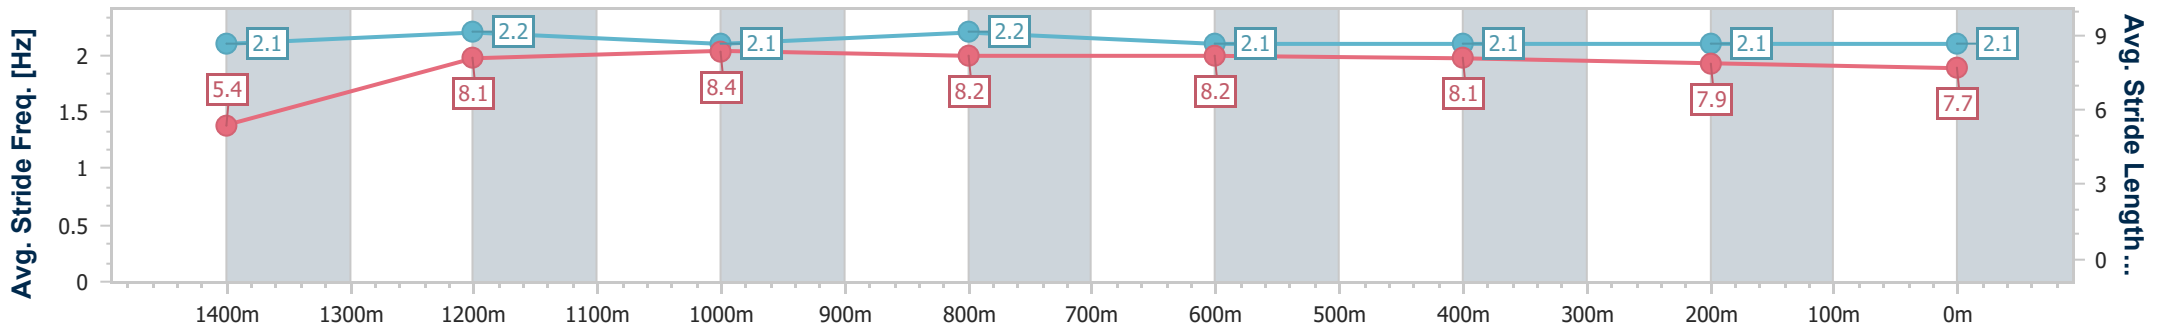

Horse/Jockey Name	Green Essence
Final Rank	11
Fastest Section Time (Section)	0:08.92 (Overall)
Top Speed [km/h] (Section)	65.9 (1200m)
Race State	Finished

Ladbrokes Cannon Park QLD Professional
Race 8: GARY RICHES BUILDERS RATINGS BAND 0 - 60
Handicap - 1500m

30 December 2023 - 16:42

Track Rating: Soft 5, Weather: Fine, Rail Position: +1.5m 1000m-350m

Section	Overall	1400m	1200m	1000m	800m	600m	400m	200m						
Section Times	1:30.17 [11] (0:08.92)	1:21.25 [11] (0:11.36)	1:09.89 [12] (0:11.06)	0:58.83 [12] (0:11.08)	0:47.75 [12] (0:11.44)	0:36.31 [12] (0:11.71)	0:24.60 [12] (0:12.16)	0:12.44 [11] (0:12.44)						
Average Speed [km/h]	40.3	63.4	64.6	63.8	62.7	61.8	59.7	57.9						
Top Speed [km/h]	60.8	64.7	65.9	64.0	63.8	63.2	61.1	59.6						
Avg. Dist. to Rail [m]	4.0	1.2	1.1	3.1	0.5	0.8	4.9	7.6						
Avg. Stride Freq. [Hz]	2.1	2.2	2.1	2.2	2.1	2.1	2.1	2.1						
Avg. Stride Length [m]	5.4	8.1	8.4	8.2	8.2	8.1	7.9	7.7						

- [ ] Ranking at each section and finish
- -.-.- No data available at this section
- NA No data available