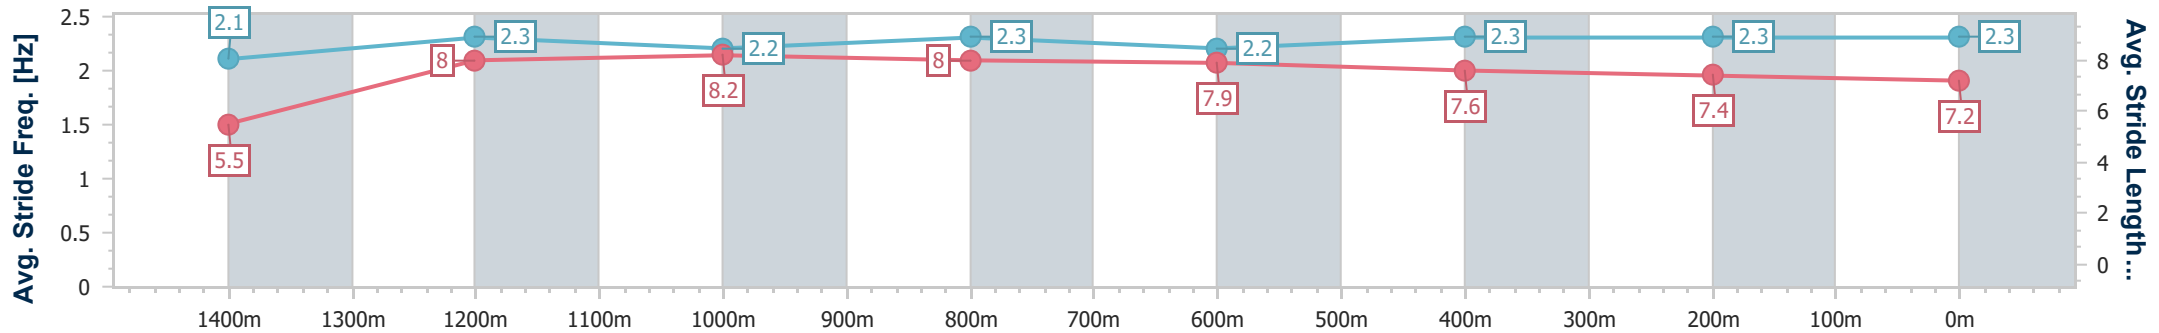

Horse/Jockey Name	Premium Star
Final Rank	5
Fastest Section Time (Section)	0:08.84 (Overall)
Top Speed [km/h] (Section)	66.5 (1200m)
Race State	Finished

Ladbrokes Cannon Park QLD Professional
Race 8: GARY RICHES BUILDERS RATINGS BAND 0 - 60
Handicap - 1500m

30 December 2023 - 16:42

Track Rating: Soft 5, Weather: Fine, Rail Position: +1.5m 1000m-350m

Section	Overall	1400m	1200m	1000m	800m	600m	400m	200m
Section Times	1:29.30 [5] (0:08.84)	1:20.46 [8] (0:11.10)	1:09.36 [9] (0:10.95)	0:58.41 [9] (0:11.07)	0:47.34 [10] (0:11.37)	0:35.97 [10] (0:11.84)	0:24.13 [10] (0:11.89)	0:12.24 [7] (0:12.24)
Average Speed [km/h]	40.7	64.9	65.6	64.8	63.1	62.0	61.6	58.7
Top Speed [km/h]	60.6	65.8	66.5	65.2	64.4	62.8	62.9	61.0
Avg. Dist. to Rail [m]	5.3	1.4	0.5	1.0	1.5	2.8	6.6	8.1
Avg. Stride Freq. [Hz]	2.1	2.3	2.2	2.3	2.2	2.3	2.3	2.3
Avg. Stride Length [m]	5.5	8.0	8.2	8.0	7.9	7.6	7.4	7.2

- [ ] Ranking at each section and finish
- -.-.- No data available at this section
- NA No data available