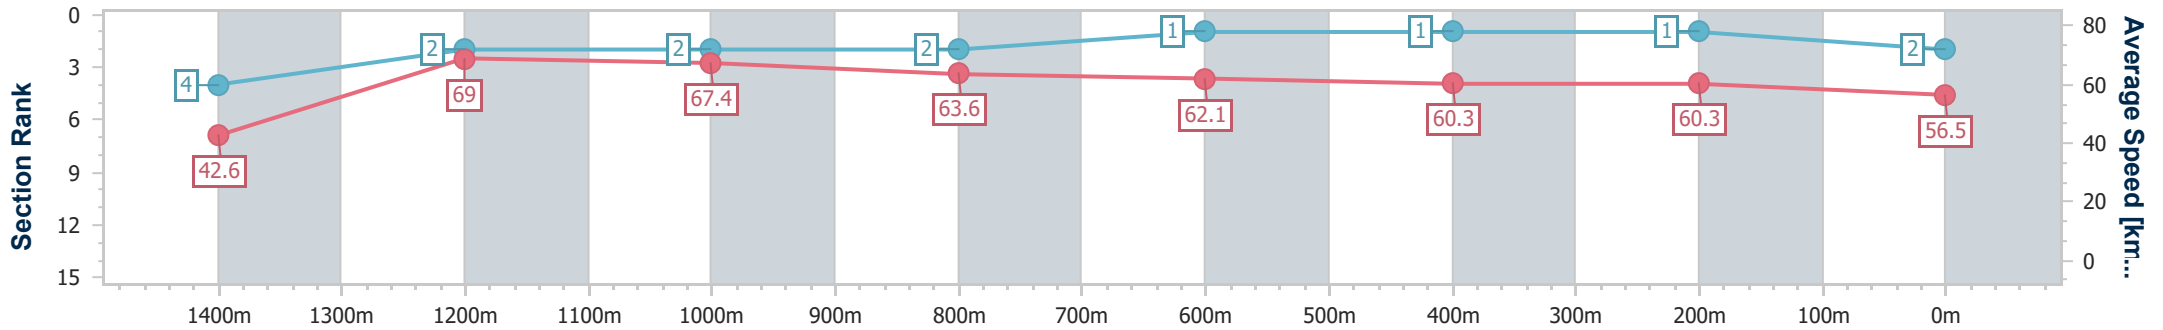

Horse/Jockey Name	Baby Guinness
Final Rank	2
Fastest Section Time (Section)	0:08.47 (Overall)
Top Speed [km/h] (Section)	70.1 (1400m)
Race State	Finished

Ladbrokes Cannon Park QLD Professional
Race 8: GARY RICHES BUILDERS RATINGS BAND 0 - 60
Handicap - 1500m

30 December 2023 - 16:42

Track Rating: Soft 5, Weather: Fine, Rail Position: +1.5m 1000m-350m

Section	Overall	1400m	1200m	1000m	800m	600m	400m	200m
Section Times	1:28.93 [2] (0:08.47)	1:20.46 [4] (0:10.42)	1:10.04 [2] (0:10.63)	0:59.41 [2] (0:11.07)	0:48.34 [2] (0:11.62)	0:36.72 [1] (0:12.00)	0:24.72 [1] (0:11.97)	0:12.75 [1] (0:12.75)
Average Speed [km/h]	42.6	69.0	67.4	63.6	62.1	60.3	60.3	56.5
Top Speed [km/h]	66.1	70.1	69.2	65.2	64.1	61.1	62.1	59.3
Avg. Dist. to Rail [m]	4.7	0.8	0.9	3.0	0.5	0.7	1.7	2.8
Avg. Stride Freq. [Hz]	2.3	2.6	2.6	2.5	2.4	2.5	2.5	2.4
Avg. Stride Length [m]	5.2	7.3	7.3	7.1	7.1	6.8	6.7	6.5

- [ ] Ranking at each section and finish
- -.-.- No data available at this section
- NA No data available