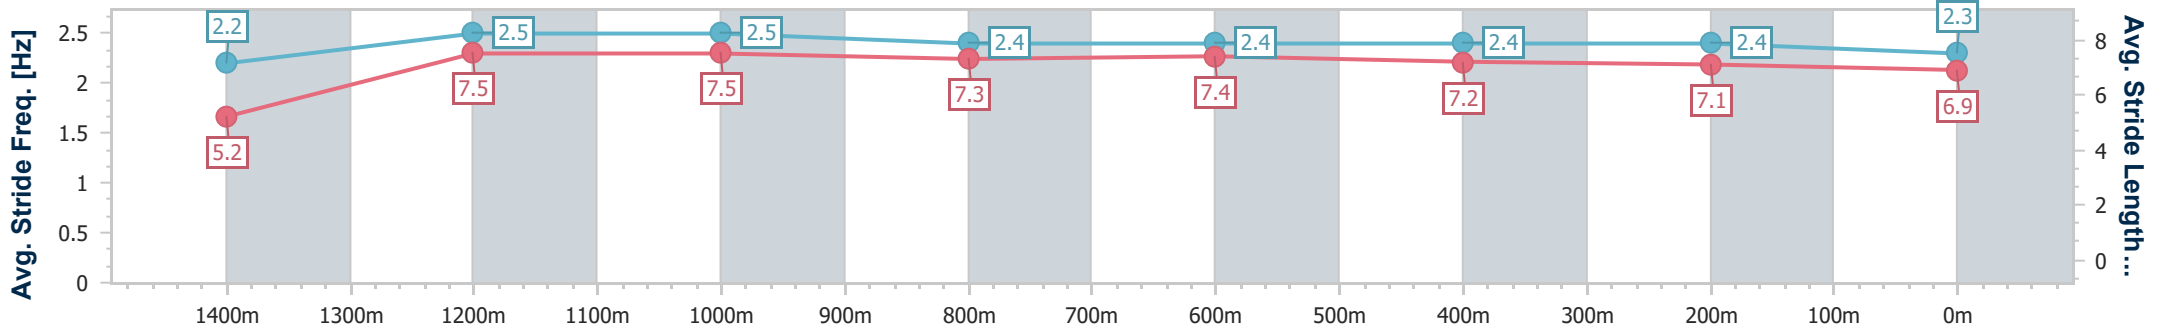

Horse/Jockey Name	Over The Falls
Final Rank	4
Fastest Section Time (Section)	0:08.69 (Overall)
Top Speed [km/h] (Section)	68.1 (1200m)
Race State	Finished

Ladbrokes Cannon Park QLD Professional
Race 8: GARY RICHES BUILDERS RATINGS BAND 0 - 60
Handicap - 1500m

30 December 2023 - 16:42

Track Rating: Soft 5, Weather: Fine, Rail Position: +1.5m 1000m-350m

Section	Overall	1400m	1200m	1000m	800m	600m	400m	200m						
Section Times	1:29.23 [4] (0:08.69)	1:20.54 [7] (0:10.83)	1:09.71 [6] (0:10.78)	0:58.93 [6] (0:11.27)	0:47.66 [6] (0:11.42)	0:36.24 [7] (0:11.78)	0:24.46 [5] (0:11.93)	0:12.53 [4] (0:12.53)						
Average Speed [km/h]	41.3	66.5	66.7	63.7	62.8	62.2	61.0	57.4						
Top Speed [km/h]	61.8	68.1	68.1	66.4	64.1	63.5	62.6	59.6						
Avg. Dist. to Rail [m]	1.0	1.2	0.6	0.7	1.9	2.6	4.7	7.2						
Avg. Stride Freq. [Hz]	2.2	2.5	2.5	2.4	2.4	2.4	2.4	2.3						
Avg. Stride Length [m]	5.2	7.5	7.5	7.3	7.4	7.2	7.1	6.9						

- [ ] Ranking at each section and finish
- -.-.- No data available at this section
- NA No data available