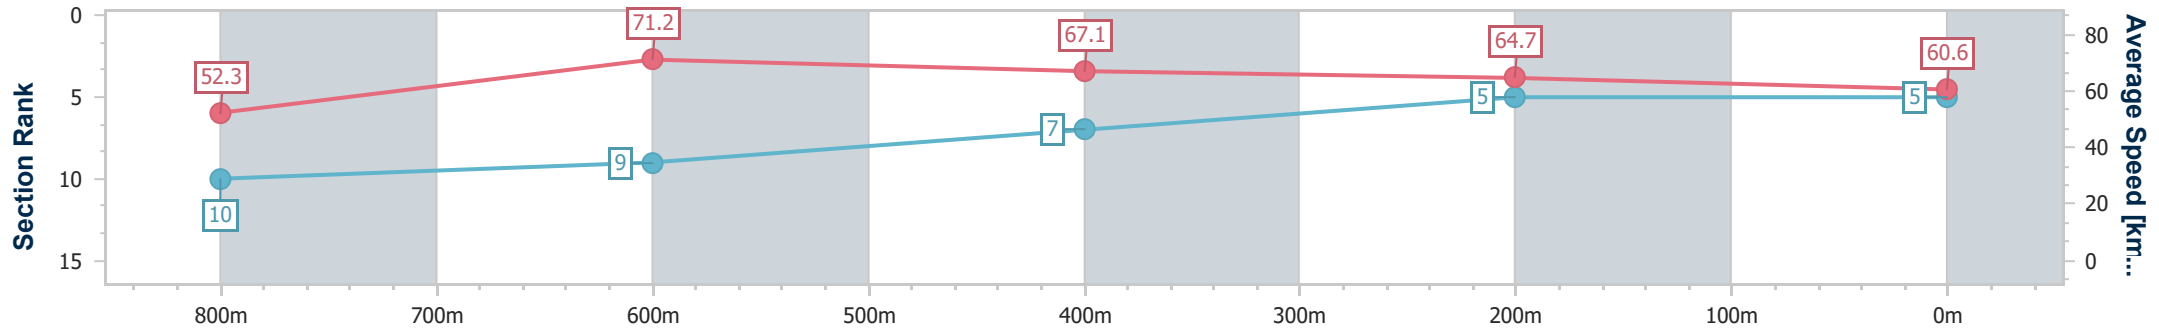

Horse/Jockey Name	Rue Lepic
Final Rank	5
Fastest Section Time (Section)	0:10.11 (800m)
Top Speed [km/h] (Section)	72.9 (800m)
Race State	Finished

Ladbrokes Cannon Park QLD Professional
Race 6: GREAT NORTHERN BREWING CO. RATINGS BAND 0 -
55 Handicap - 950m
30 December 2023 - 15:22
Track Rating: Soft 5, Weather: Fine, Rail Position: +1.5m 1000m-
350m

Section	Overall	800m	600m	400m	200m
Section Times	0:54.70 [5] (0:10.37)	0:44.33 [10] (0:10.11)	0:34.22 [9] (0:10.98)	0:23.24 [7] (0:11.35)	0:11.89 [5] (0:11.89)
Average Speed [km/h]	52.3	71.2	67.1	64.7	60.6
Top Speed [km/h]	69.3	72.9	70.7	65.2	63.5
Avg. Dist. to Rail [m]	7.8	3.6	3.9	7.7	8.5
Avg. Stride Freq. [Hz]	2.3	2.6	2.5	2.5	2.4
Avg. Stride Length [m]	6.2	7.6	7.6	7.3	7.0

- [ ] Ranking at each section and finish
- -.-.- No data available at this section
- NA No data available