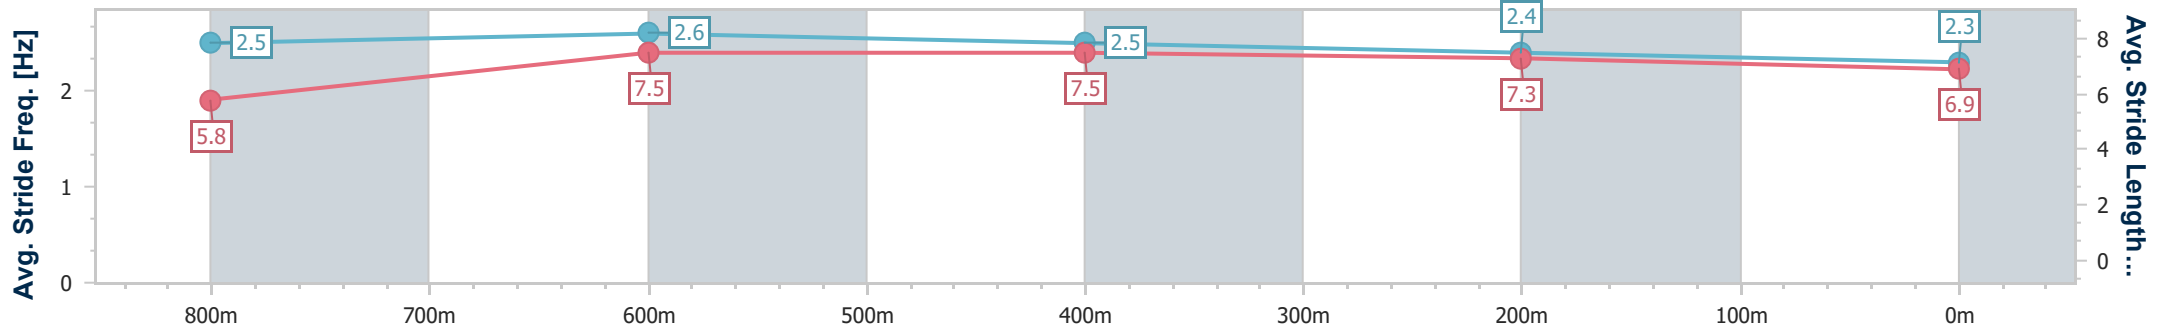

Horse/Jockey Name	Golden Charles
Final Rank	8
Fastest Section Time (Section)	0:10.09 (800m)
Top Speed [km/h] (Section)	72.0 (800m)
Race State	Finished

Ladbrokes Cannon Park QLD Professional
Race 6: GREAT NORTHERN BREWING CO. RATINGS BAND 0 -
55 Handicap - 950m
30 December 2023 - 15:22
Track Rating: Soft 5, Weather: Fine, Rail Position: +1.5m 1000m-
350m

Section	Overall	800m	600m	400m	200m
Section Times	0:55.96 [8] (0:10.18)	0:45.78 [5] (0:10.09)	0:35.69 [3] (0:10.97)	0:24.72 [4] (0:11.86)	0:12.86 [7] (0:12.86)
Average Speed [km/h]	53.1	71.4	66.8	61.8	56.1
Top Speed [km/h]	70.6	72.0	69.8	65.1	59.4
Avg. Dist. to Rail [m]	1.7	2.2	3.1	6.5	5.6
Avg. Stride Freq. [Hz]	2.5	2.6	2.5	2.4	2.3
Avg. Stride Length [m]	5.8	7.5	7.5	7.3	6.9

- [ ] Ranking at each section and finish
- -.-.- No data available at this section
- NA No data available