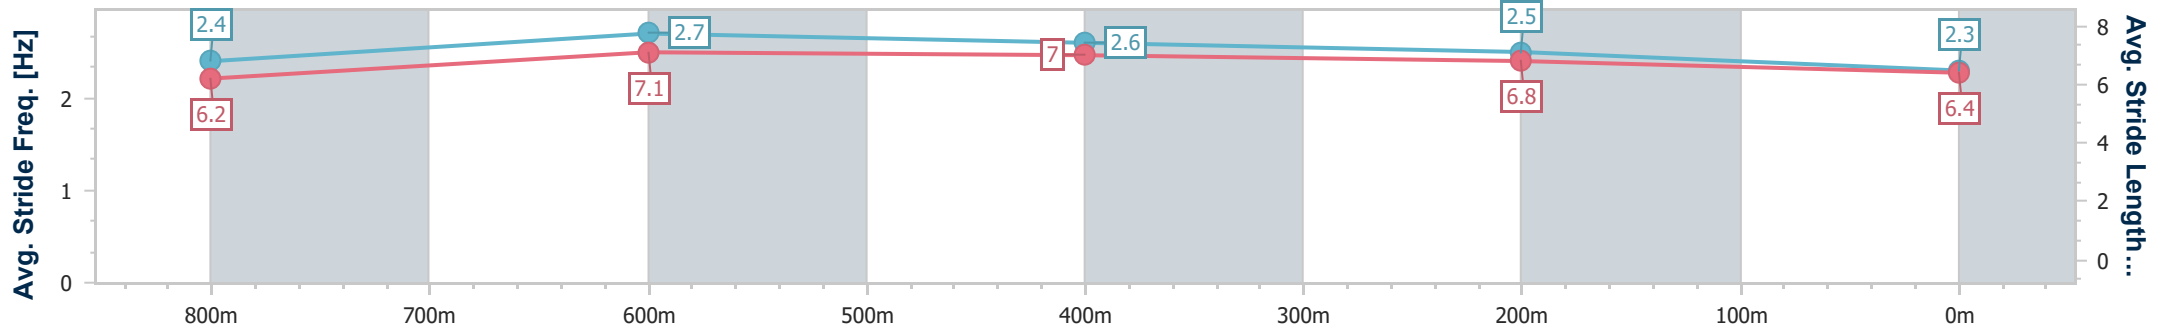

Horse/Jockey Name	Evil Woman
Final Rank	9
Fastest Section Time (Section)	0:10.10 (800m)
Top Speed [km/h] (Section)	72.1 (800m)
Race State	Finished

Ladbroke's Cannon Park QLD Professional
Race 6: GREAT NORTHERN BREWING CO. RATINGS BAND 0 -
55 Handicap - 950m

30 December 2023 - 15:22

Track Rating: Soft 5, Weather: Fine, Rail Position: +1.5m 1000m-350m

Section	Overall	800m	600m	400m	200m
Section Times	0:56.90 [9] (0:10.14)	0:46.76 [3] (0:10.10)	0:36.66 [1] (0:11.24)	0:25.42 [8] (0:11.98)	0:13.44 [9] (0:13.44)
Average Speed [km/h]	53.2	71.4	66.0	61.1	53.6
Top Speed [km/h]	69.5	72.1	70.0	63.0	59.6
Avg. Dist. to Rail [m]	6.9	5.4	4.9	7.2	6.5
Avg. Stride Freq. [Hz]	2.4	2.7	2.6	2.5	2.3
Avg. Stride Length [m]	6.2	7.1	7.0	6.8	6.4

- [ ] Ranking at each section and finish
- -.-.- No data available at this section
- NA No data available