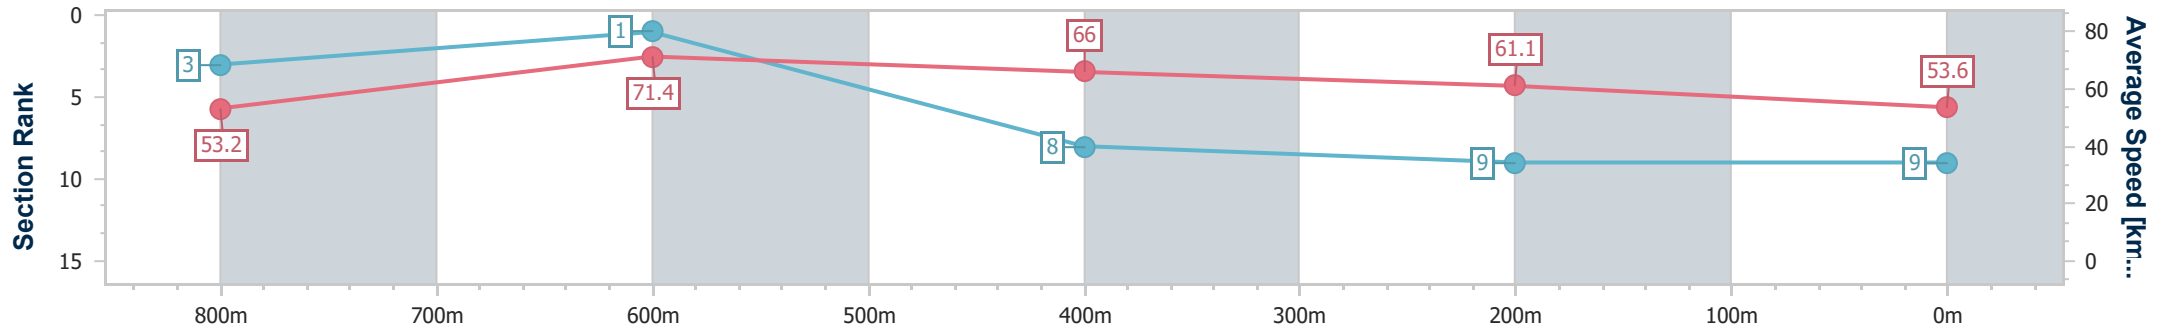

Horse/Jockey Name	Evil Woman
Final Rank	9
Fastest Section Time (Section)	0:10.10 (800m)
Top Speed [km/h] (Section)	72.1 (800m)
Race State	Finished

Ladbroke's Cannon Park QLD Professional
Race 6: GREAT NORTHERN BREWING CO. RATINGS BAND 0 -
55 Handicap - 950m

30 December 2023 - 15:22

Track Rating: Soft 5, Weather: Fine, Rail Position: +1.5m 1000m-350m

Section	Overall	800m	600m	400m	200m
Section Times	0:56.90 [9] (0:10.14)	0:46.76 [3] (0:10.10)	0:36.66 [1] (0:11.24)	0:25.42 [8] (0:11.98)	0:13.44 [9] (0:13.44)
Average Speed [km/h]	53.2	71.4	66.0	61.1	53.6
Top Speed [km/h]	69.5	72.1	70.0	63.0	59.6
Avg. Dist. to Rail [m]	6.9	5.4	4.9	7.2	6.5
Avg. Stride Freq. [Hz]	2.4	2.7	2.6	2.5	2.3
Avg. Stride Length [m]	6.2	7.1	7.0	6.8	6.4

- [ ] Ranking at each section and finish
- -.-.- No data available at this section
- NA No data available