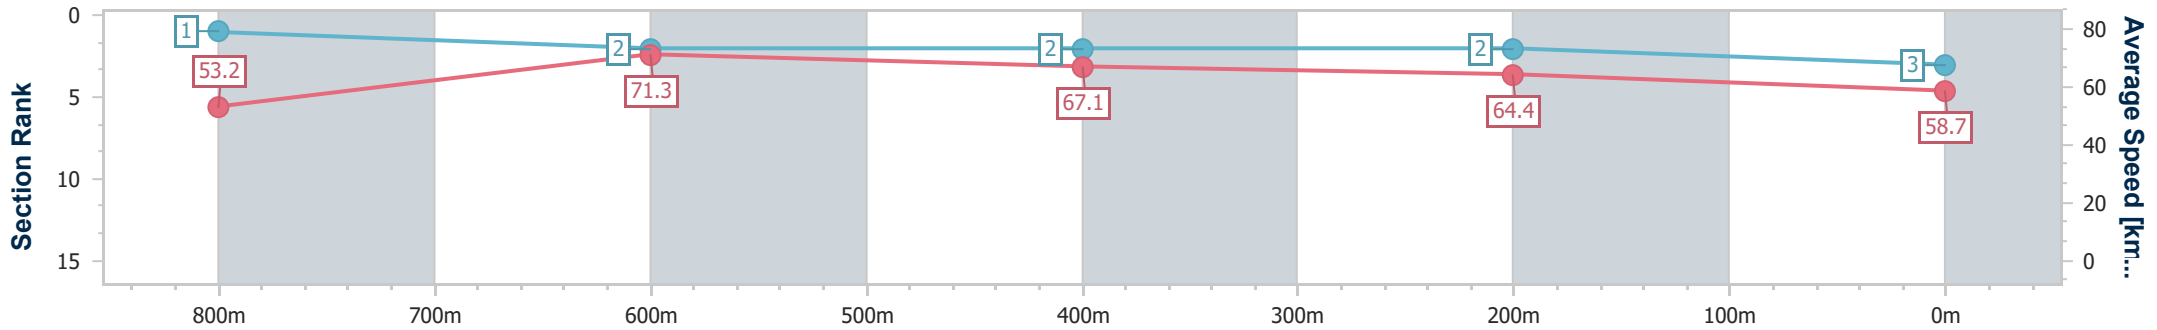

Horse/Jockey Name	Power Puff
Final Rank	3
Fastest Section Time (Section)	0:10.11 (800m)
Top Speed [km/h] (Section)	71.7 (800m)
Race State	Finished

Ladbroke's Cannon Park QLD Professional
Race 6: GREAT NORTHERN BREWING CO. RATINGS BAND 0 -
55 Handicap - 950m
30 December 2023 - 15:22
Track Rating: Soft 5, Weather: Fine, Rail Position: +1.5m 1000m-
350m

Section	Overall	800m	600m	400m	200m
Section Times	0:54.41 [3] (0:10.13)	0:44.28 [1] (0:10.11)	0:34.17 [2] (0:10.75)	0:23.42 [2] (0:11.14)	0:12.28 [2] (0:12.28)
Average Speed [km/h]	53.2	71.3	67.1	64.4	58.7
Top Speed [km/h]	70.9	71.7	70.9	65.7	63.2
Avg. Dist. to Rail [m]	0.4	0.6	0.5	0.9	0.9
Avg. Stride Freq. [Hz]	2.4	2.7	2.6	2.5	2.4
Avg. Stride Length [m]	6.0	7.3	7.1	7.2	6.9

- [ ] Ranking at each section and finish
- -.-.- No data available at this section
- NA No data available