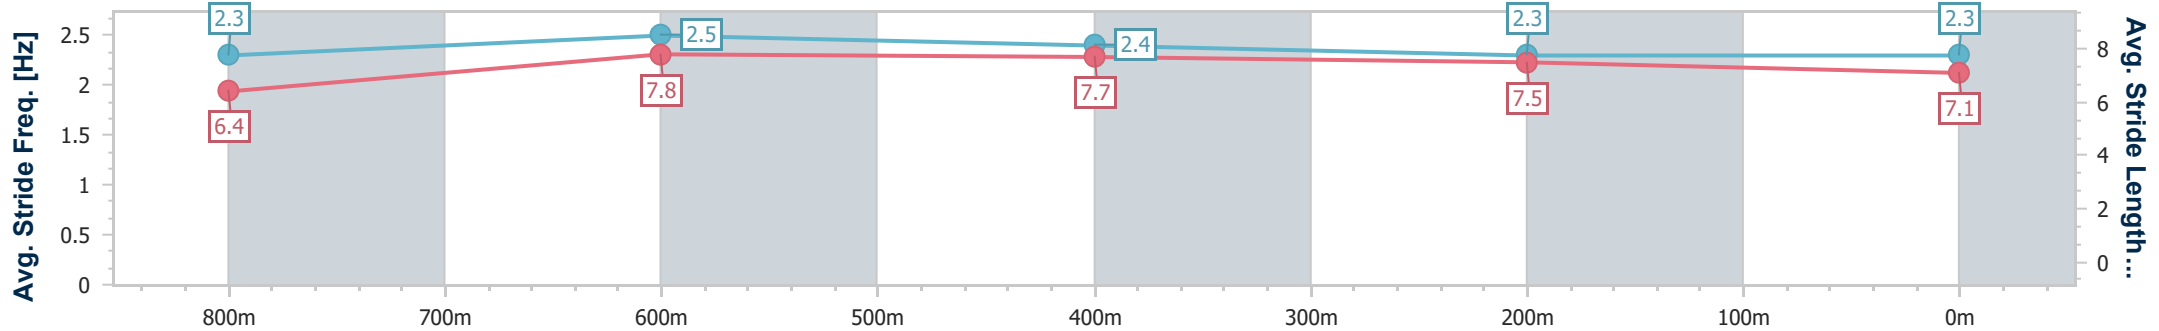

Horse/Jockey Name	Wicked Dreamer
Final Rank	6
Fastest Section Time (Section)	0:10.14 (Overall)
Top Speed [km/h] (Section)	71.7 (800m)
Race State	Finished

Ladbrokes Cannon Park QLD Professional
Race 6: GREAT NORTHERN BREWING CO. RATINGS BAND 0 -
55 Handicap - 950m
30 December 2023 - 15:22
Track Rating: Soft 5, Weather: Fine, Rail Position: +1.5m 1000m-
350m

Section	Overall	800m	600m	400m	200m
Section Times	0:55.18 [6] (0:10.14)	0:45.04 [4] (0:10.14)	0:34.90 [5] (0:11.08)	0:23.82 [6] (0:11.46)	0:12.36 [6] (0:12.36)
Average Speed [km/h]	53.2	70.9	66.9	63.6	58.1
Top Speed [km/h]	70.3	71.7	70.7	65.8	61.7
Avg. Dist. to Rail [m]	2.1	2.2	3.8	5.8	5.8
Avg. Stride Freq. [Hz]	2.3	2.5	2.4	2.3	2.3
Avg. Stride Length [m]	6.4	7.8	7.7	7.5	7.1

- [ ] Ranking at each section and finish
- -.-.- No data available at this section
- NA No data available