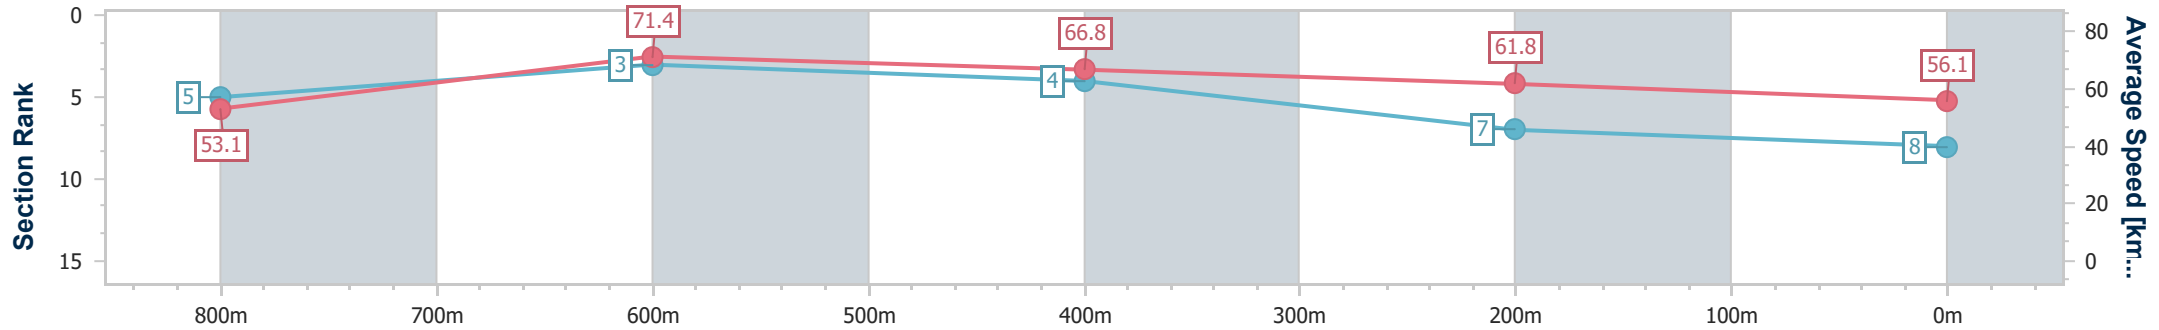

Horse/Jockey Name	Golden Charles
Final Rank	8
Fastest Section Time (Section)	0:10.09 (800m)
Top Speed [km/h] (Section)	72.0 (800m)
Race State	Finished

Ladbrokes Cannon Park QLD Professional
Race 6: GREAT NORTHERN BREWING CO. RATINGS BAND 0 -
55 Handicap - 950m
30 December 2023 - 15:22
Track Rating: Soft 5, Weather: Fine, Rail Position: +1.5m 1000m-
350m

Section	Overall	800m	600m	400m	200m
Section Times	0:55.96 [8] (0:10.18)	0:45.78 [5] (0:10.09)	0:35.69 [3] (0:10.97)	0:24.72 [4] (0:11.86)	0:12.86 [7] (0:12.86)
Average Speed [km/h]	53.1	71.4	66.8	61.8	56.1
Top Speed [km/h]	70.6	72.0	69.8	65.1	59.4
Avg. Dist. to Rail [m]	1.7	2.2	3.1	6.5	5.6
Avg. Stride Freq. [Hz]	2.5	2.6	2.5	2.4	2.3
Avg. Stride Length [m]	5.8	7.5	7.5	7.3	6.9

- [ ] Ranking at each section and finish
- -.-.- No data available at this section
- NA No data available