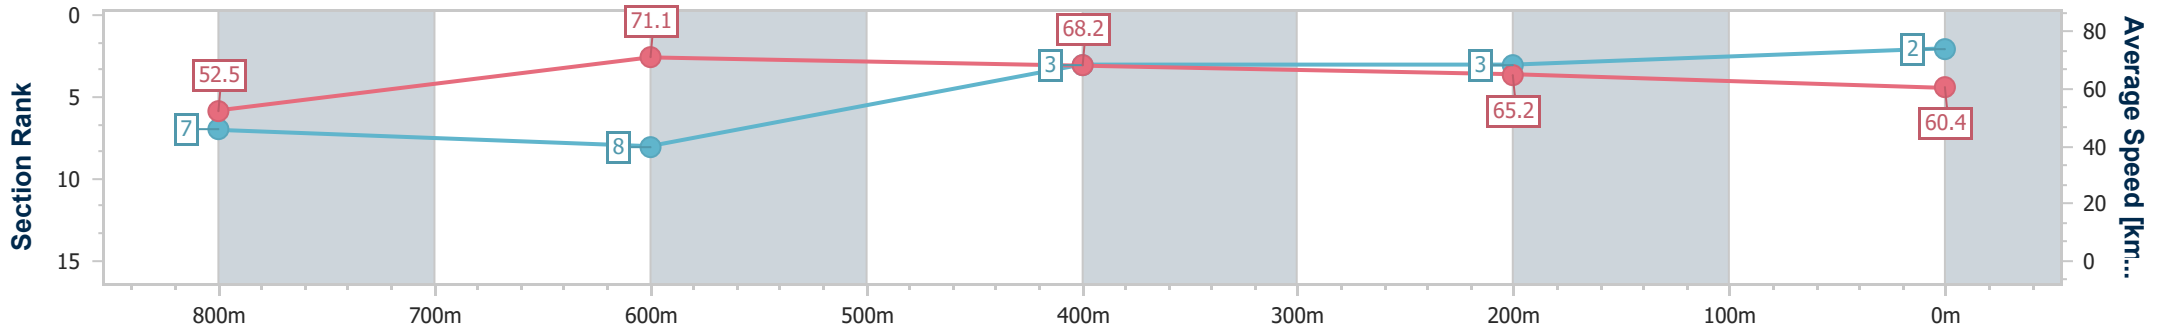

Horse/Jockey Name	Regal Conqueror
Final Rank	2
Fastest Section Time (Section)	0:10.13 (800m)
Top Speed [km/h] (Section)	72.2 (800m)
Race State	Finished

Ladbrokes Cannon Park QLD Professional
Race 6: GREAT NORTHERN BREWING CO. RATINGS BAND 0 -
55 Handicap - 950m
30 December 2023 - 15:22
Track Rating: Soft 5, Weather: Fine, Rail Position: +1.5m 1000m-350m

Section	Overall	800m	600m	400m	200m
Section Times	0:54.16 [2] (0:10.28)	0:43.88 [7] (0:10.13)	0:33.75 [8] (0:10.67)	0:23.08 [3] (0:11.15)	0:11.93 [3] (0:11.93)
Average Speed [km/h]	52.5	71.1	68.2	65.2	60.4
Top Speed [km/h]	69.1	72.2	71.0	66.3	63.6
Avg. Dist. to Rail [m]	3.5	1.1	1.5	4.0	5.3
Avg. Stride Freq. [Hz]	2.3	2.5	2.4	2.5	2.4
Avg. Stride Length [m]	6.1	7.4	7.8	7.4	7.1

- [ ] Ranking at each section and finish
- -.-.- No data available at this section
- NA No data available