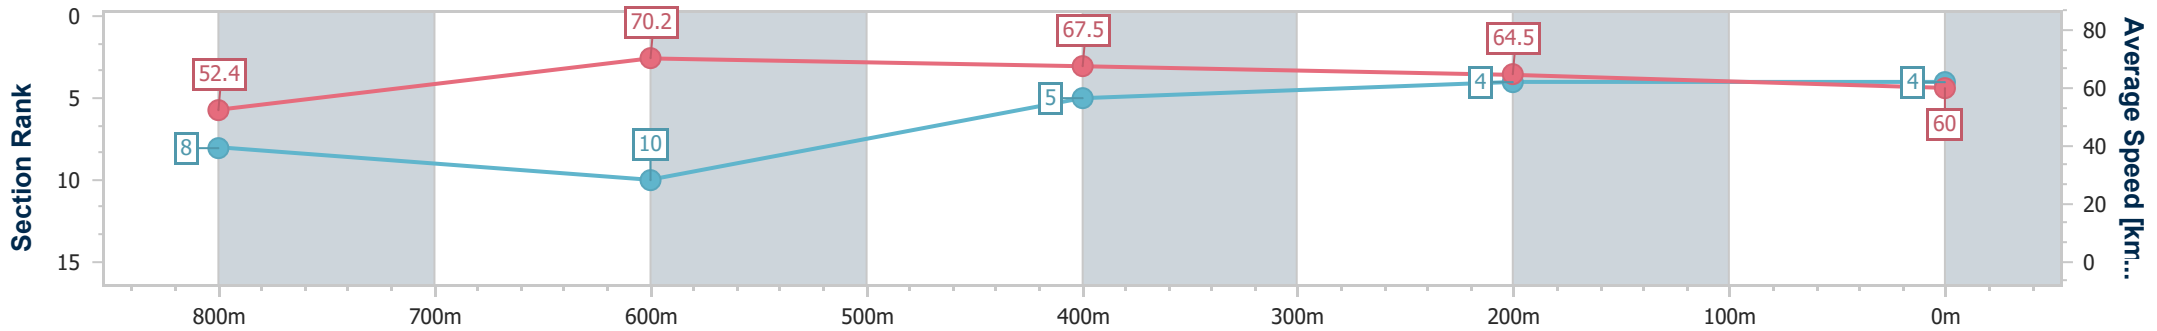

Horse/Jockey Name	Makanui
Final Rank	4
Fastest Section Time (Section)	0:10.24 (800m)
Top Speed [km/h] (Section)	71.3 (800m)
Race State	Finished

Ladbrokes Cannon Park QLD Professional
Race 6: GREAT NORTHERN BREWING CO. RATINGS BAND 0 -
55 Handicap - 950m
30 December 2023 - 15:22
Track Rating: Soft 5, Weather: Fine, Rail Position: +1.5m 1000m-
350m

Section	Overall	800m	600m	400m	200m
Section Times	0:54.57 [4] (0:10.33)	0:44.24 [8] (0:10.24)	0:34.00 [10] (0:10.75)	0:23.25 [5] (0:11.26)	0:11.99 [4] (0:11.99)
Average Speed [km/h]	52.4	70.2	67.5	64.5	60.0
Top Speed [km/h]	68.1	71.3	69.7	66.7	62.4
Avg. Dist. to Rail [m]	4.4	1.8	1.0	4.8	5.5
Avg. Stride Freq. [Hz]	2.3	2.5	2.4	2.4	2.3
Avg. Stride Length [m]	6.2	7.8	7.8	7.5	7.3

- [ ] Ranking at each section and finish
- -.-.- No data available at this section
- NA No data available