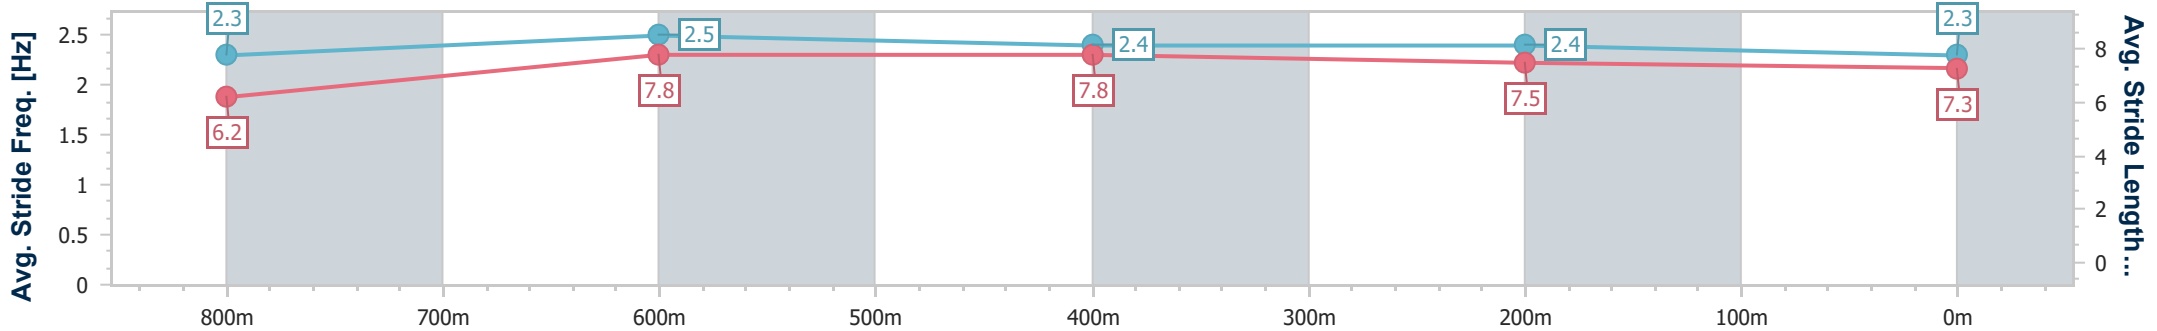

Horse/Jockey Name	Makanui
Final Rank	4
Fastest Section Time (Section)	0:10.24 (800m)
Top Speed [km/h] (Section)	71.3 (800m)
Race State	Finished

Ladbrokes Cannon Park QLD Professional
Race 6: GREAT NORTHERN BREWING CO. RATINGS BAND 0 -
55 Handicap - 950m
30 December 2023 - 15:22
Track Rating: Soft 5, Weather: Fine, Rail Position: +1.5m 1000m-
350m

Section	Overall	800m	600m	400m	200m
Section Times	0:54.57 [4] (0:10.33)	0:44.24 [8] (0:10.24)	0:34.00 [10] (0:10.75)	0:23.25 [5] (0:11.26)	0:11.99 [4] (0:11.99)
Average Speed [km/h]	52.4	70.2	67.5	64.5	60.0
Top Speed [km/h]	68.1	71.3	69.7	66.7	62.4
Avg. Dist. to Rail [m]	4.4	1.8	1.0	4.8	5.5
Avg. Stride Freq. [Hz]	2.3	2.5	2.4	2.4	2.3
Avg. Stride Length [m]	6.2	7.8	7.8	7.5	7.3

- [ ] Ranking at each section and finish
- -.-.- No data available at this section
- NA No data available