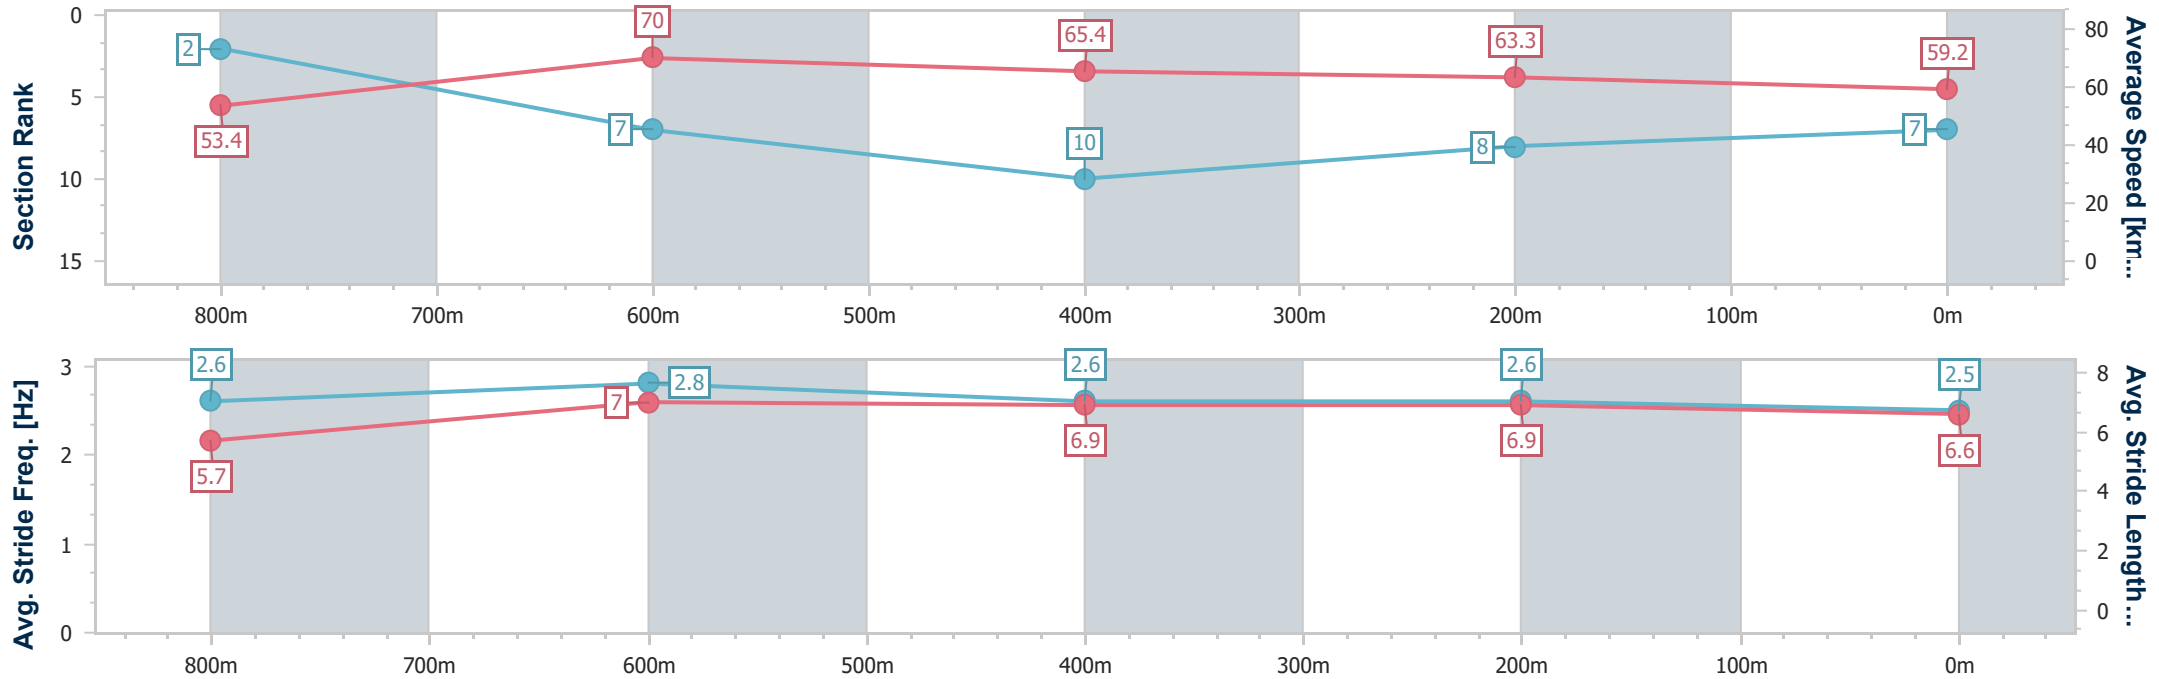

Section	Overall	800m	600m	400m	200m
Section Times	0:55.18 [6] (0:10.14)	0:45.04 [4] (0:10.14)	0:34.90 [5] (0:11.08)	0:23.82 [6] (0:11.46)	0:12.36 [6] (0:12.36)
Average Speed [km/h]	53.2	70.9	66.9	63.6	58.1
Top Speed [km/h]	70.3	71.7	70.7	65.8	61.7
Avg. Dist. to Rail [m]	2.1	2.2	3.8	5.8	5.8
Avg. Stride Freq. [Hz]	2.3	2.5	2.4	2.3	2.3
Avg. Stride Length [m]	6.4	7.8	7.7	7.5	7.1

- [] Ranking at each section and finish
- .-.- No data available at this section
- NA No data available

Horse/Jockey Name	Show And Go
Final Rank	7
Fastest Section Time (Section)	0:10.14 (Overall)
Top Speed [km/h] (Section)	71.0 (800m)
Race State	Finished

Section	Overall	800m	600m	400m	200m
Section Times	0:55.30 [7] (0:10.14)	0:45.16 [2] (0:10.25)	0:34.91 [7] (0:11.24)	0:23.67 [10] (0:11.49)	0:12.18 [8] (0:12.18)
Average Speed [km/h]	53.4	70.0	65.4	63.3	59.2
Top Speed [km/h]	70.8	71.0	68.0	64.2	61.5
Avg. Dist. to Rail [m]	5.5	3.8	3.3	3.7	2.8
Avg. Stride Freq. [Hz]	2.6	2.8	2.6	2.6	2.5
Avg. Stride Length [m]	5.7	7.0	6.9	6.9	6.6