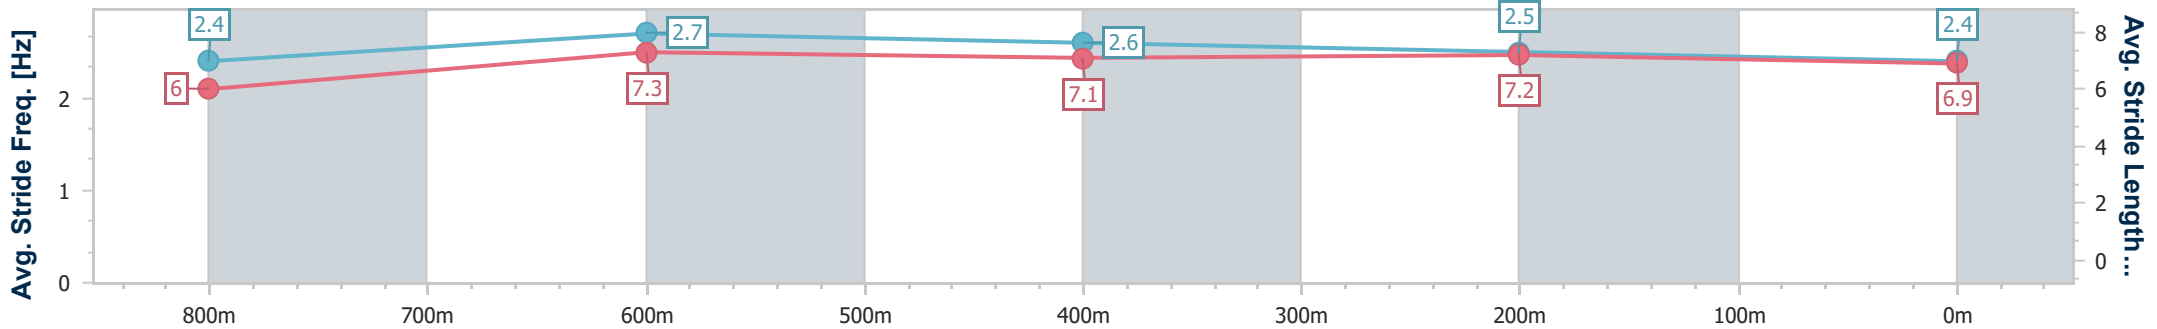

Horse/Jockey Name	Power Puff
Final Rank	3
Fastest Section Time (Section)	0:10.11 (800m)
Top Speed [km/h] (Section)	71.7 (800m)
Race State	Finished

Ladbroke's Cannon Park QLD Professional
Race 6: GREAT NORTHERN BREWING CO. RATINGS BAND 0 -
55 Handicap - 950m
30 December 2023 - 15:22
Track Rating: Soft 5, Weather: Fine, Rail Position: +1.5m 1000m-
350m

Section	Overall	800m	600m	400m	200m
Section Times	0:54.41 [3] (0:10.13)	0:44.28 [1] (0:10.11)	0:34.17 [2] (0:10.75)	0:23.42 [2] (0:11.14)	0:12.28 [2] (0:12.28)
Average Speed [km/h]	53.2	71.3	67.1	64.4	58.7
Top Speed [km/h]	70.9	71.7	70.9	65.7	63.2
Avg. Dist. to Rail [m]	0.4	0.6	0.5	0.9	0.9
Avg. Stride Freq. [Hz]	2.4	2.7	2.6	2.5	2.4
Avg. Stride Length [m]	6.0	7.3	7.1	7.2	6.9

- [ ] Ranking at each section and finish
- -.-.- No data available at this section
- NA No data available