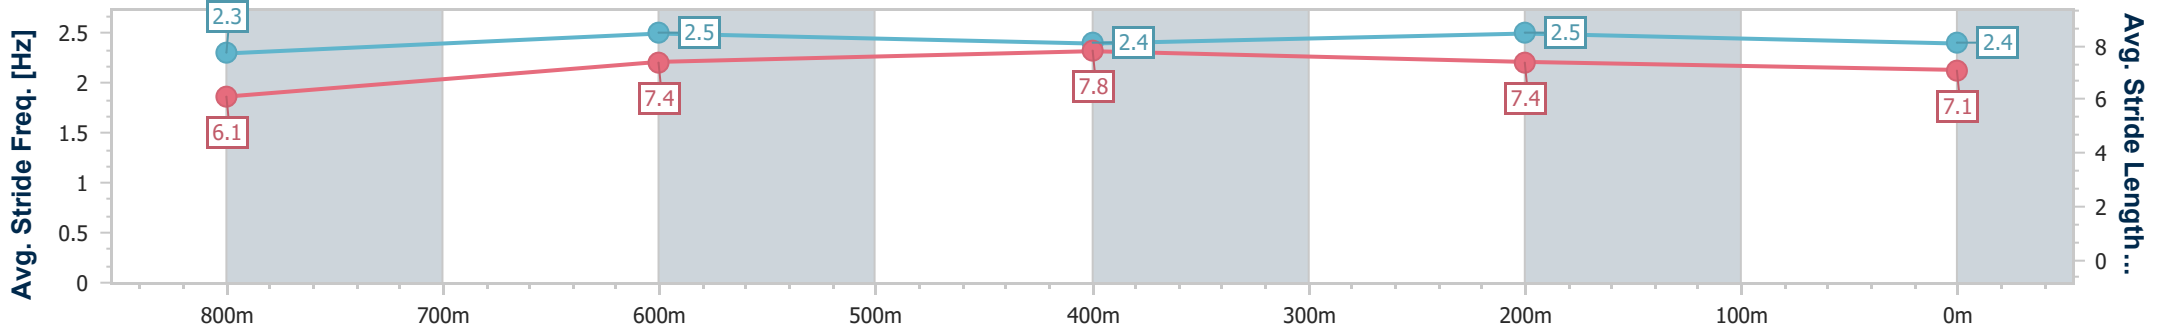

Horse/Jockey Name	Regal Conqueror
Final Rank	2
Fastest Section Time (Section)	0:10.13 (800m)
Top Speed [km/h] (Section)	72.2 (800m)
Race State	Finished

Ladbrokes Cannon Park QLD Professional
Race 6: GREAT NORTHERN BREWING CO. RATINGS BAND 0 -
55 Handicap - 950m
30 December 2023 - 15:22
Track Rating: Soft 5, Weather: Fine, Rail Position: +1.5m 1000m-350m

Section	Overall	800m	600m	400m	200m
Section Times	0:54.16 [2] (0:10.28)	0:43.88 [7] (0:10.13)	0:33.75 [8] (0:10.67)	0:23.08 [3] (0:11.15)	0:11.93 [3] (0:11.93)
Average Speed [km/h]	52.5	71.1	68.2	65.2	60.4
Top Speed [km/h]	69.1	72.2	71.0	66.3	63.6
Avg. Dist. to Rail [m]	3.5	1.1	1.5	4.0	5.3
Avg. Stride Freq. [Hz]	2.3	2.5	2.4	2.5	2.4
Avg. Stride Length [m]	6.1	7.4	7.8	7.4	7.1

- [ ] Ranking at each section and finish
- -.-.- No data available at this section
- NA No data available