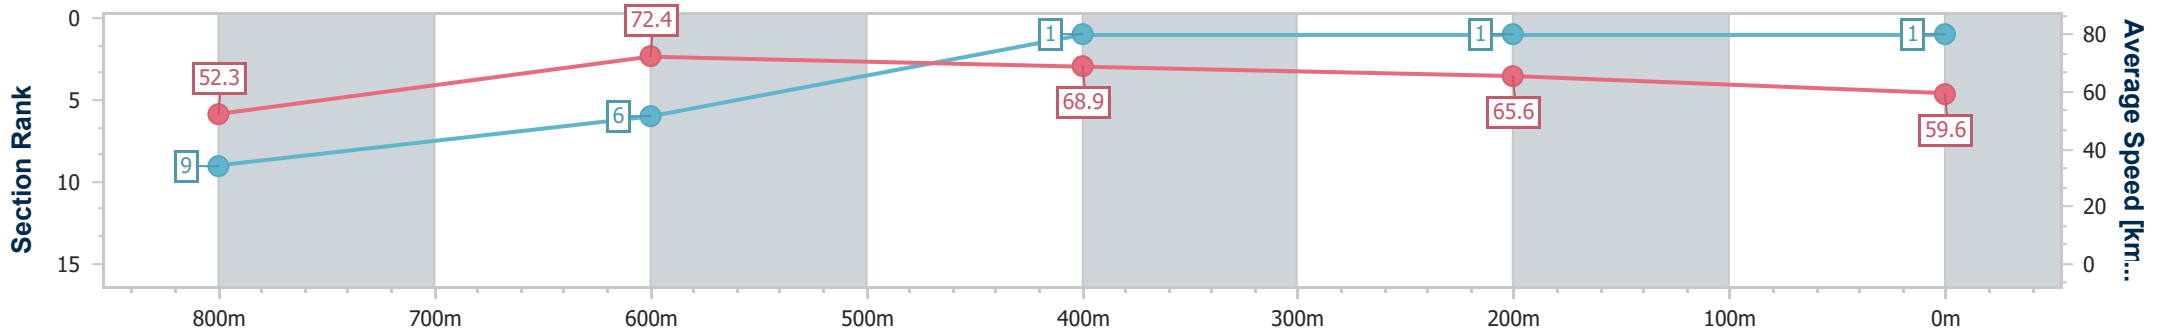

Section	Overall	800m	600m	400m	200m
Section Times	0:54.15 [1] (0:10.33)	0:43.82 [9] (0:09.95)	0:33.87 [6] (0:10.69)	0:23.18 [1] (0:11.09)	0:12.09 [1] (0:12.09)
Average Speed [km/h]	52.3	72.4	68.9	65.6	59.6
Top Speed [km/h]	70.8	72.4	72.4	66.6	64.2
Avg. Dist. to Rail [m]	10.0	7.5	4.1	3.2	4.1
Avg. Stride Freq. [Hz]	2.3	2.6	2.5	2.5	2.4
Avg. Stride Length [m]	6.1	7.6	7.6	7.4	7.0