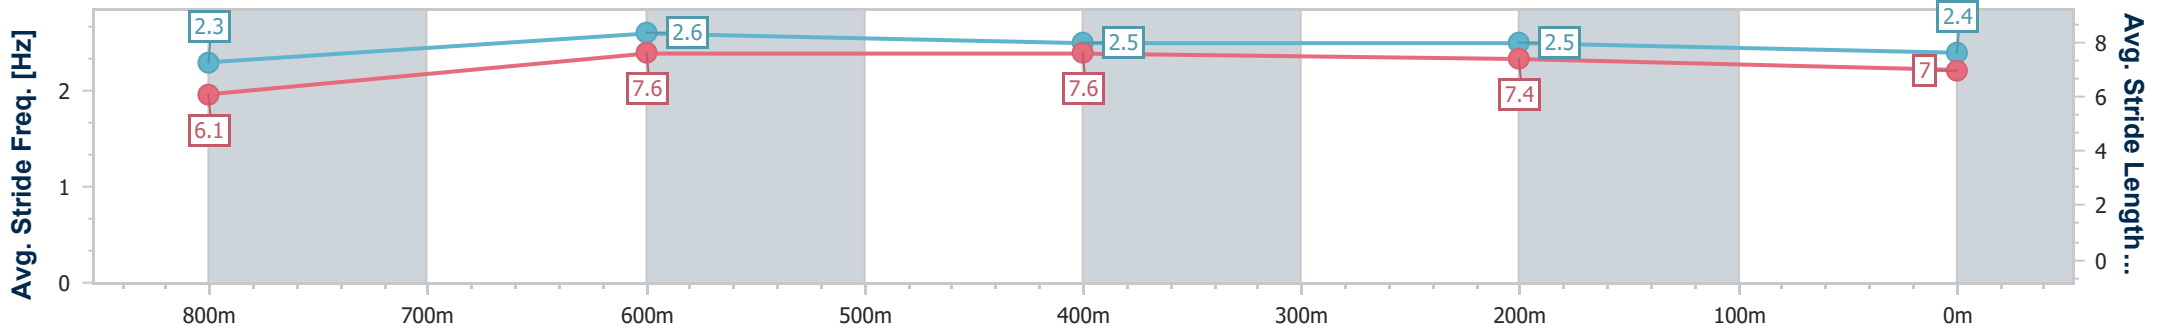

Section	Overall	800m	600m	400m	200m
Section Times	0:54.15 [1] (0:10.33)	0:43.82 [9] (0:09.95)	0:33.87 [6] (0:10.69)	0:23.18 [1] (0:11.09)	0:12.09 [1] (0:12.09)
Average Speed [km/h]	52.3	72.4	68.9	65.6	59.6
Top Speed [km/h]	70.8	72.4	72.4	66.6	64.2
Avg. Dist. to Rail [m]	10.0	7.5	4.1	3.2	4.1
Avg. Stride Freq. [Hz]	2.3	2.6	2.5	2.5	2.4
Avg. Stride Length [m]	6.1	7.6	7.6	7.4	7.0