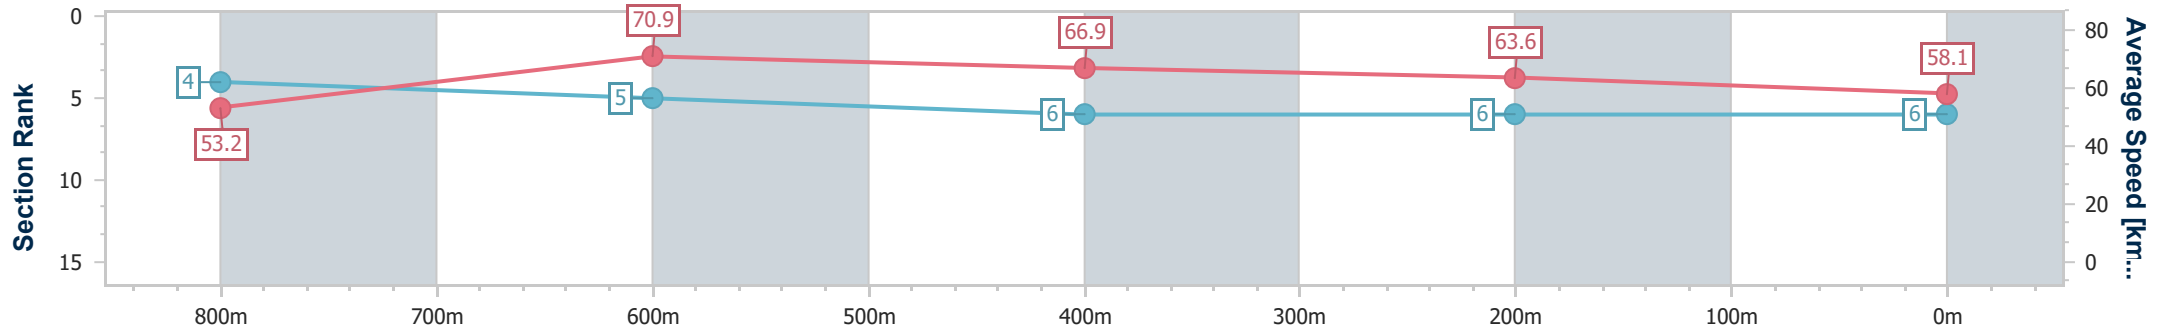

Horse/Jockey Name	Wicked Dreamer
Final Rank	6
Fastest Section Time (Section)	0:10.14 (Overall)
Top Speed [km/h] (Section)	71.7 (800m)
Race State	Finished

Ladbrokes Cannon Park QLD Professional
Race 6: GREAT NORTHERN BREWING CO. RATINGS BAND 0 -
55 Handicap - 950m
30 December 2023 - 15:22
Track Rating: Soft 5, Weather: Fine, Rail Position: +1.5m 1000m-
350m

Section	Overall	800m	600m	400m	200m
Section Times	0:55.18 [6] (0:10.14)	0:45.04 [4] (0:10.14)	0:34.90 [5] (0:11.08)	0:23.82 [6] (0:11.46)	0:12.36 [6] (0:12.36)
Average Speed [km/h]	53.2	70.9	66.9	63.6	58.1
Top Speed [km/h]	70.3	71.7	70.7	65.8	61.7
Avg. Dist. to Rail [m]	2.1	2.2	3.8	5.8	5.8
Avg. Stride Freq. [Hz]	2.3	2.5	2.4	2.3	2.3
Avg. Stride Length [m]	6.4	7.8	7.7	7.5	7.1

- [ ] Ranking at each section and finish
- -.-.- No data available at this section
- NA No data available