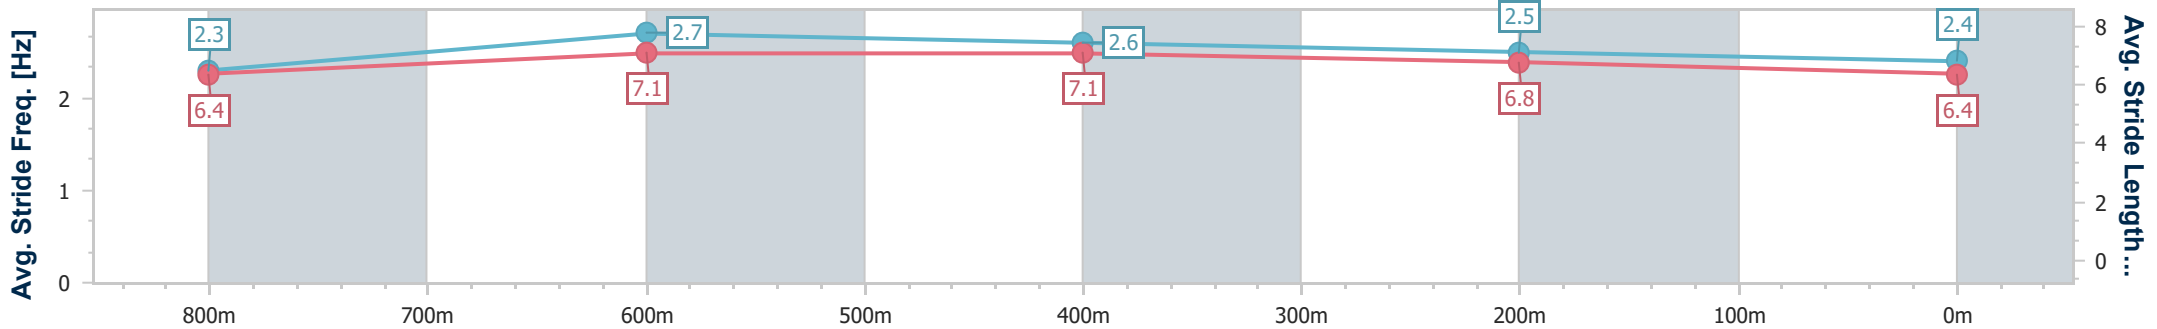

Horse/Jockey Name	Madonnacan'tsing
Final Rank	10
Fastest Section Time (Section)	0:10.08 (800m)
Top Speed [km/h] (Section)	72.3 (800m)
Race State	Finished

Ladbrokes Cannon Park QLD Professional
Race 6: GREAT NORTHERN BREWING CO. RATINGS BAND 0 -
55 Handicap - 950m
30 December 2023 - 15:22
Track Rating: Soft 5, Weather: Fine, Rail Position: +1.5m 1000m-
350m

Section	Overall	800m	600m	400m	200m
Section Times	0:57.06 [10] (0:10.19)	0:46.87 [6] (0:10.08)	0:36.79 [4] (0:11.35)	0:25.44 [9] (0:12.25)	0:13.19 [10] (0:13.19)
Average Speed [km/h]	53.3	71.2	66.7	60.2	54.3
Top Speed [km/h]	70.7	72.3	71.1	62.5	58.4
Avg. Dist. to Rail [m]	9.2	8.7	7.6	7.6	6.5
Avg. Stride Freq. [Hz]	2.3	2.7	2.6	2.5	2.4
Avg. Stride Length [m]	6.4	7.1	7.1	6.8	6.4

- [ ] Ranking at each section and finish
- -.-.- No data available at this section
- NA No data available