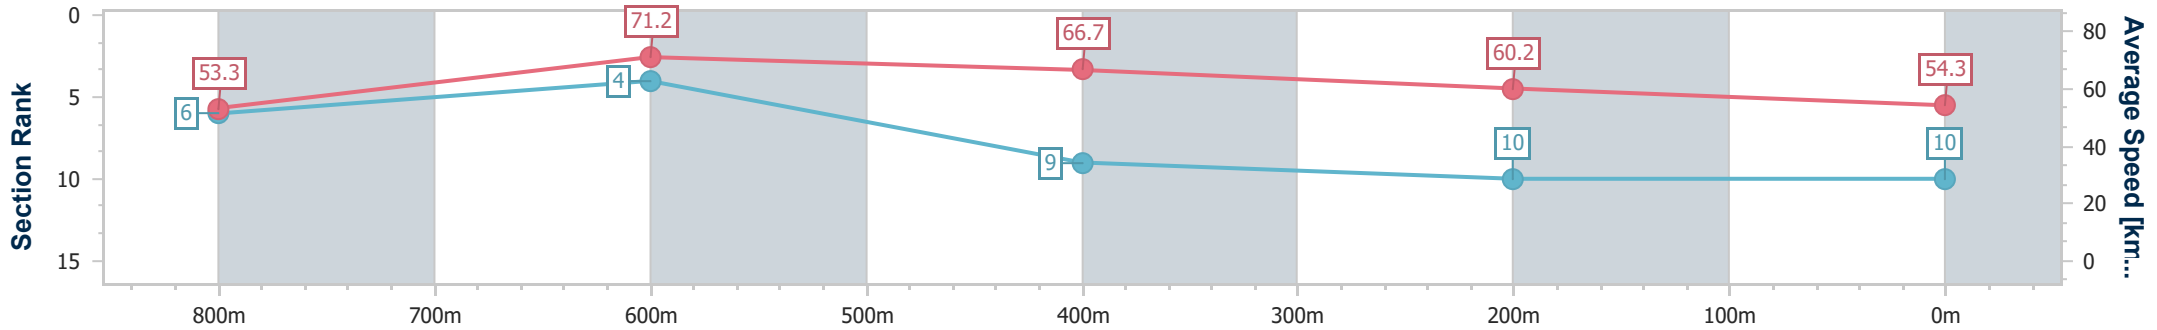

Horse/Jockey Name	Madonnacan'tsing
Final Rank	10
Fastest Section Time (Section)	0:10.08 (800m)
Top Speed [km/h] (Section)	72.3 (800m)
Race State	Finished

Ladbrokes Cannon Park QLD Professional
Race 6: GREAT NORTHERN BREWING CO. RATINGS BAND 0 -
55 Handicap - 950m
30 December 2023 - 15:22
Track Rating: Soft 5, Weather: Fine, Rail Position: +1.5m 1000m-
350m

Section	Overall	800m	600m	400m	200m
Section Times	0:57.06 [10] (0:10.19)	0:46.87 [6] (0:10.08)	0:36.79 [4] (0:11.35)	0:25.44 [9] (0:12.25)	0:13.19 [10] (0:13.19)
Average Speed [km/h]	53.3	71.2	66.7	60.2	54.3
Top Speed [km/h]	70.7	72.3	71.1	62.5	58.4
Avg. Dist. to Rail [m]	9.2	8.7	7.6	7.6	6.5
Avg. Stride Freq. [Hz]	2.3	2.7	2.6	2.5	2.4
Avg. Stride Length [m]	6.4	7.1	7.1	6.8	6.4

- [ ] Ranking at each section and finish
- -.-.- No data available at this section
- NA No data available