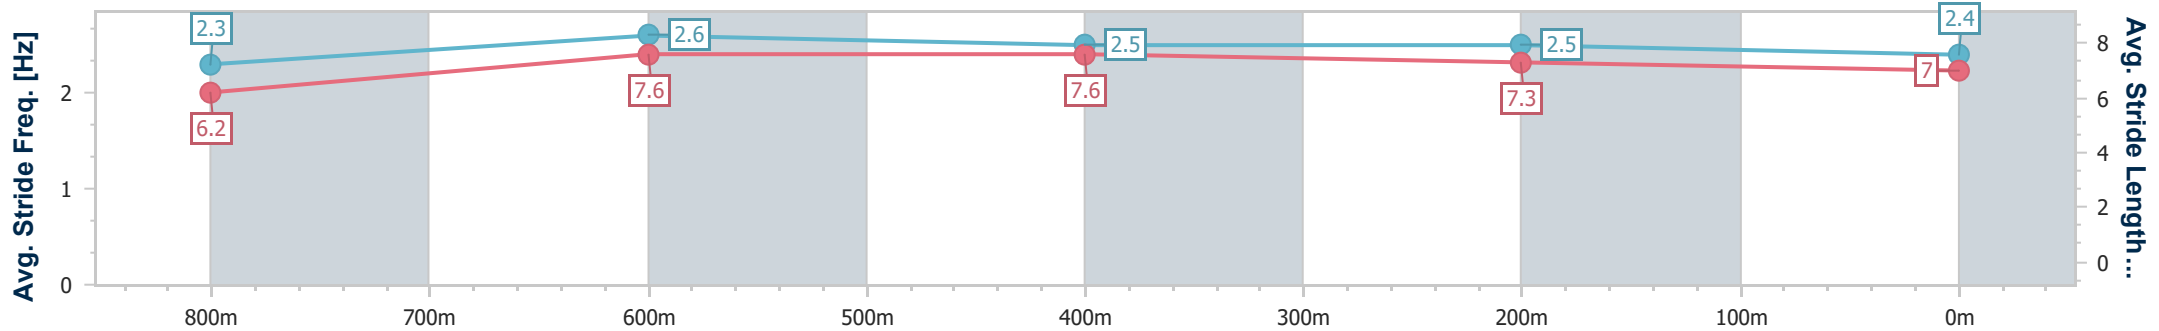

Horse/Jockey Name	Rue Lepic
Final Rank	5
Fastest Section Time (Section)	0:10.11 (800m)
Top Speed [km/h] (Section)	72.9 (800m)
Race State	Finished

Ladbrokes Cannon Park QLD Professional
Race 6: GREAT NORTHERN BREWING CO. RATINGS BAND 0 -
55 Handicap - 950m
30 December 2023 - 15:22
Track Rating: Soft 5, Weather: Fine, Rail Position: +1.5m 1000m-
350m

Section	Overall	800m	600m	400m	200m
Section Times	0:54.70 [5] (0:10.37)	0:44.33 [10] (0:10.11)	0:34.22 [9] (0:10.98)	0:23.24 [7] (0:11.35)	0:11.89 [5] (0:11.89)
Average Speed [km/h]	52.3	71.2	67.1	64.7	60.6
Top Speed [km/h]	69.3	72.9	70.7	65.2	63.5
Avg. Dist. to Rail [m]	7.8	3.6	3.9	7.7	8.5
Avg. Stride Freq. [Hz]	2.3	2.6	2.5	2.5	2.4
Avg. Stride Length [m]	6.2	7.6	7.6	7.3	7.0

- [ ] Ranking at each section and finish
- -.-.- No data available at this section
- NA No data available